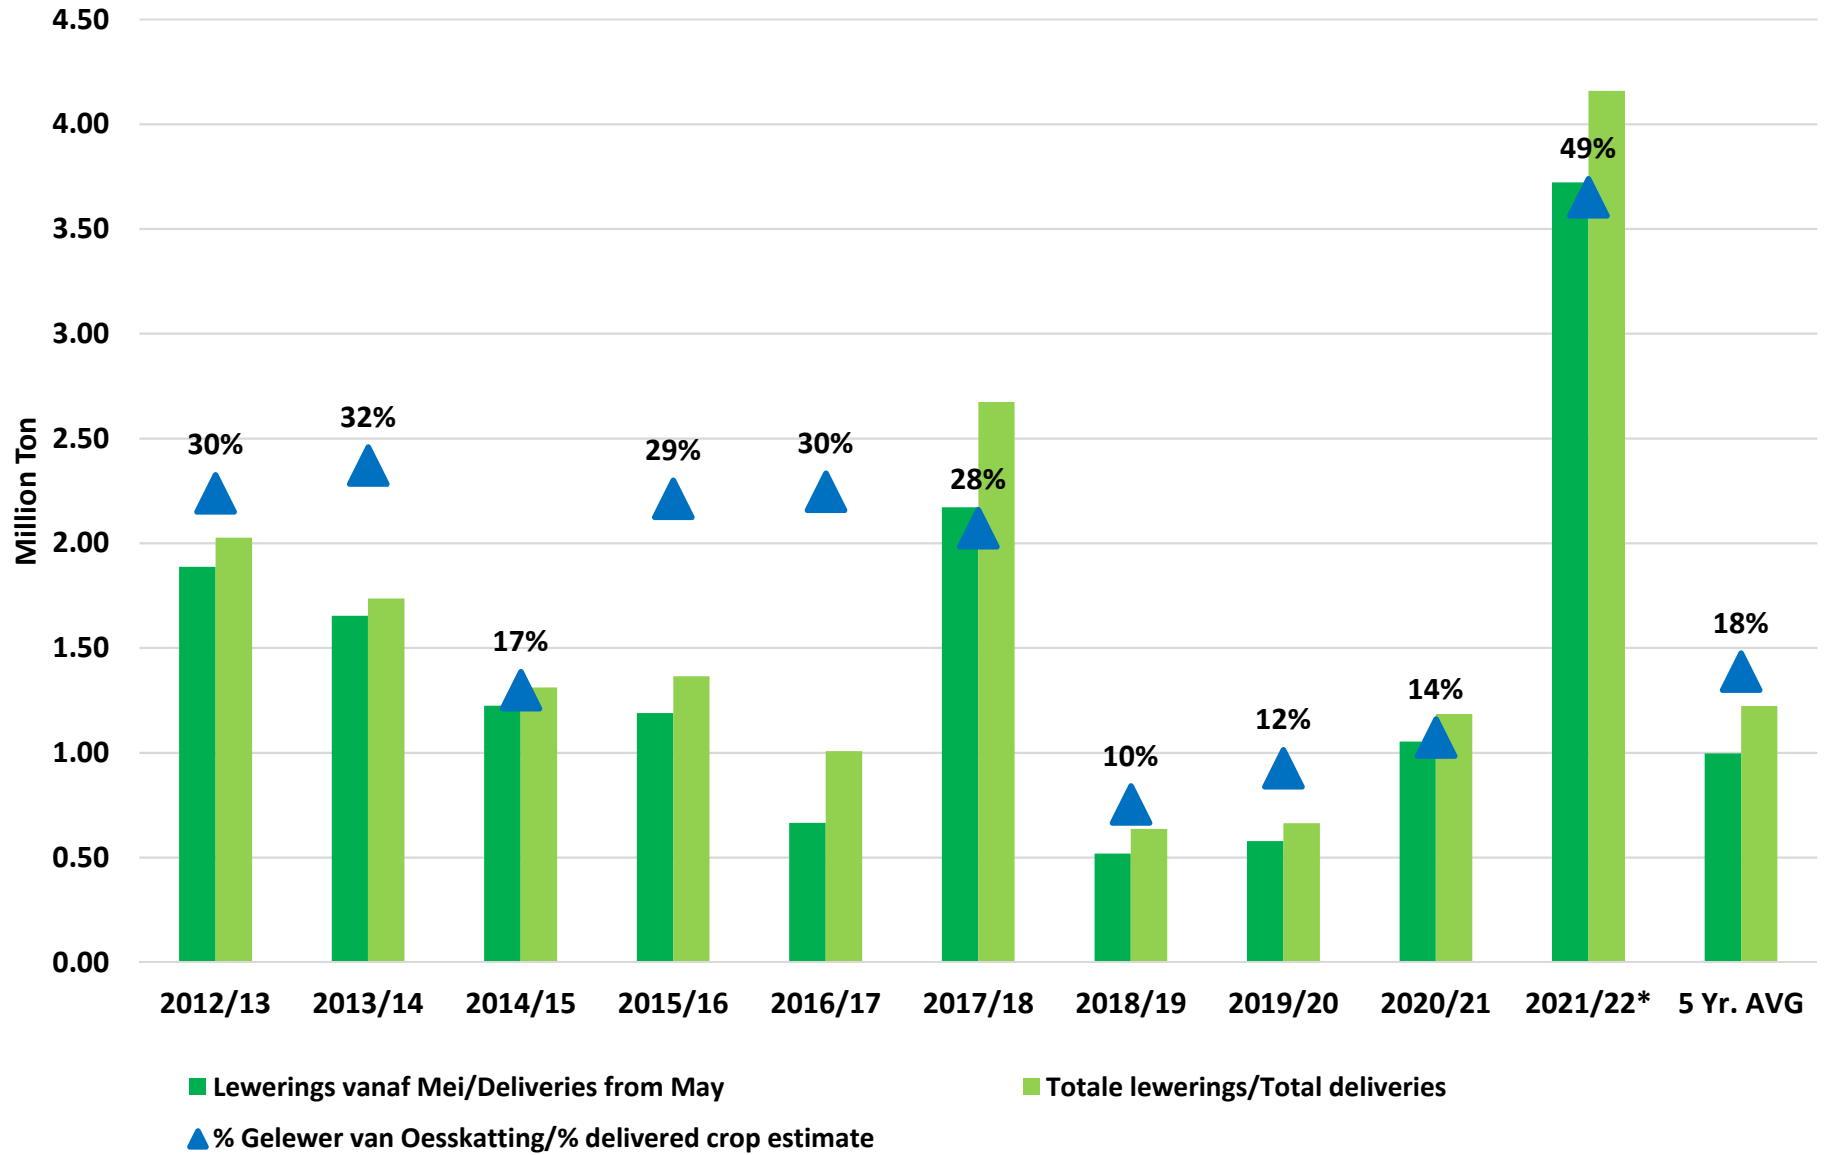

White Maize: Weekly producer deliveries

Yellow Maize: Weekly producer deliveries

Weeklikse mielielewerings (Bemarkingsjaar: Mei tot April 2020/21)

Weeklikse totale mielielewerings (Bemarkingsjaar: Mei tot April)

Weeklikse kumulatiewe mielielewerings (Bemarkingsjaar: Mei tot April)

Total YTD WM deliveries for the 2021/22 season vs previous season's

Total YTD YM deliveries for the 2021/22 season vs previous season's