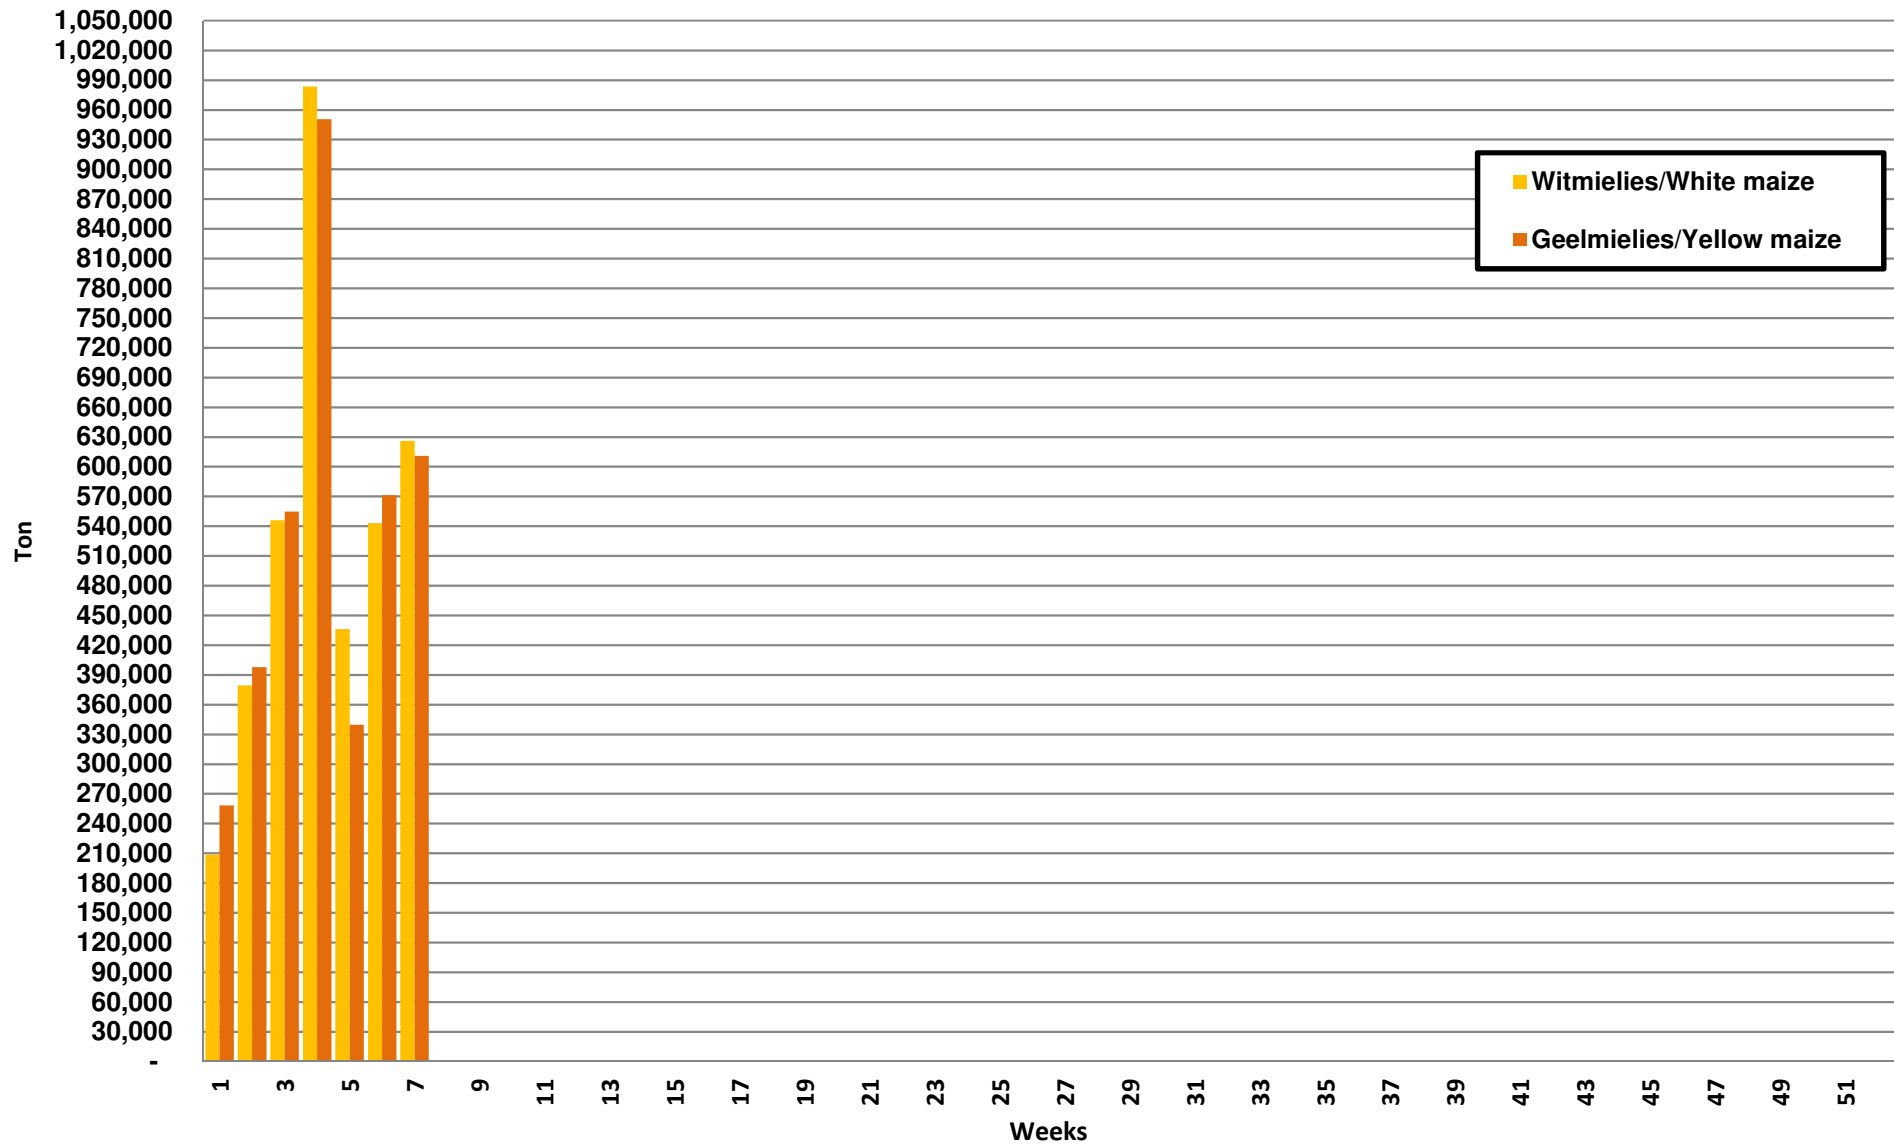

White Maize: Weekly producer deliveries

Yellow Maize: Weekly producer deliveries

Weeklikse mielielewerings (Bemarkingsjaar: Mei tot April 2020/21)

Weeklikse totale mielielewerings (Bemarkingsjaar: Mei tot April)

Weeklikse kumulatiewe mielielewerings (Bemarkingsjaar: Mei tot April)

Total YTD WM deliveries for the 2021/22 season vs previous season's

Total YTD YM deliveries for the 2021/22 season vs previous season's