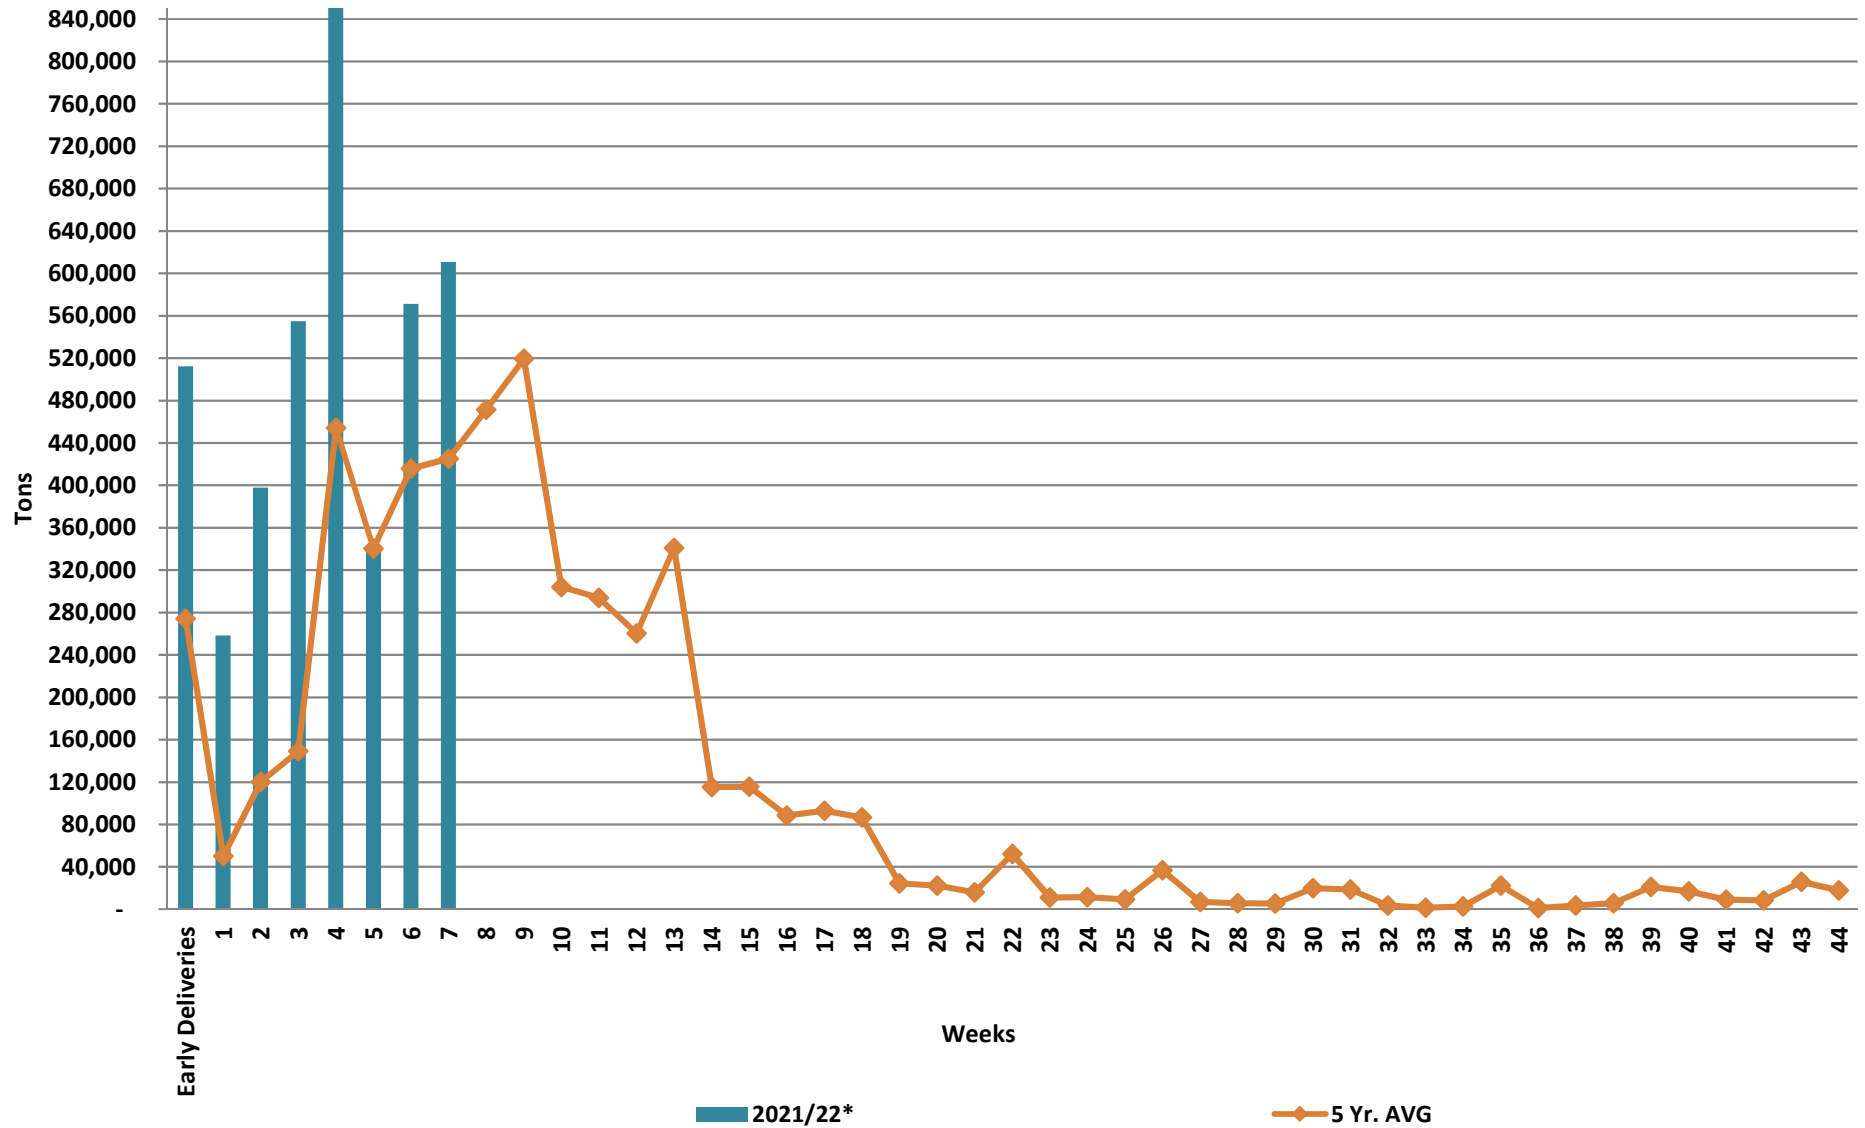

White Maize: Weekly producer deliveries

Yellow Maize: Weekly producer deliveries

Weeklikse mielielewerings (Bemarkingsjaar: Mei tot April 2020/21)

Weeklikse totale mielielewerings (Bemarkingsjaar: Mei tot April)

Weeklikse kumulatiewe mielielewerings (Bemarkingsjaar: Mei tot April)

Total YTD WM deliveries for the 2021/22 season vs previous season's

Total YTD YM deliveries for the 2021/22 season vs previous season's