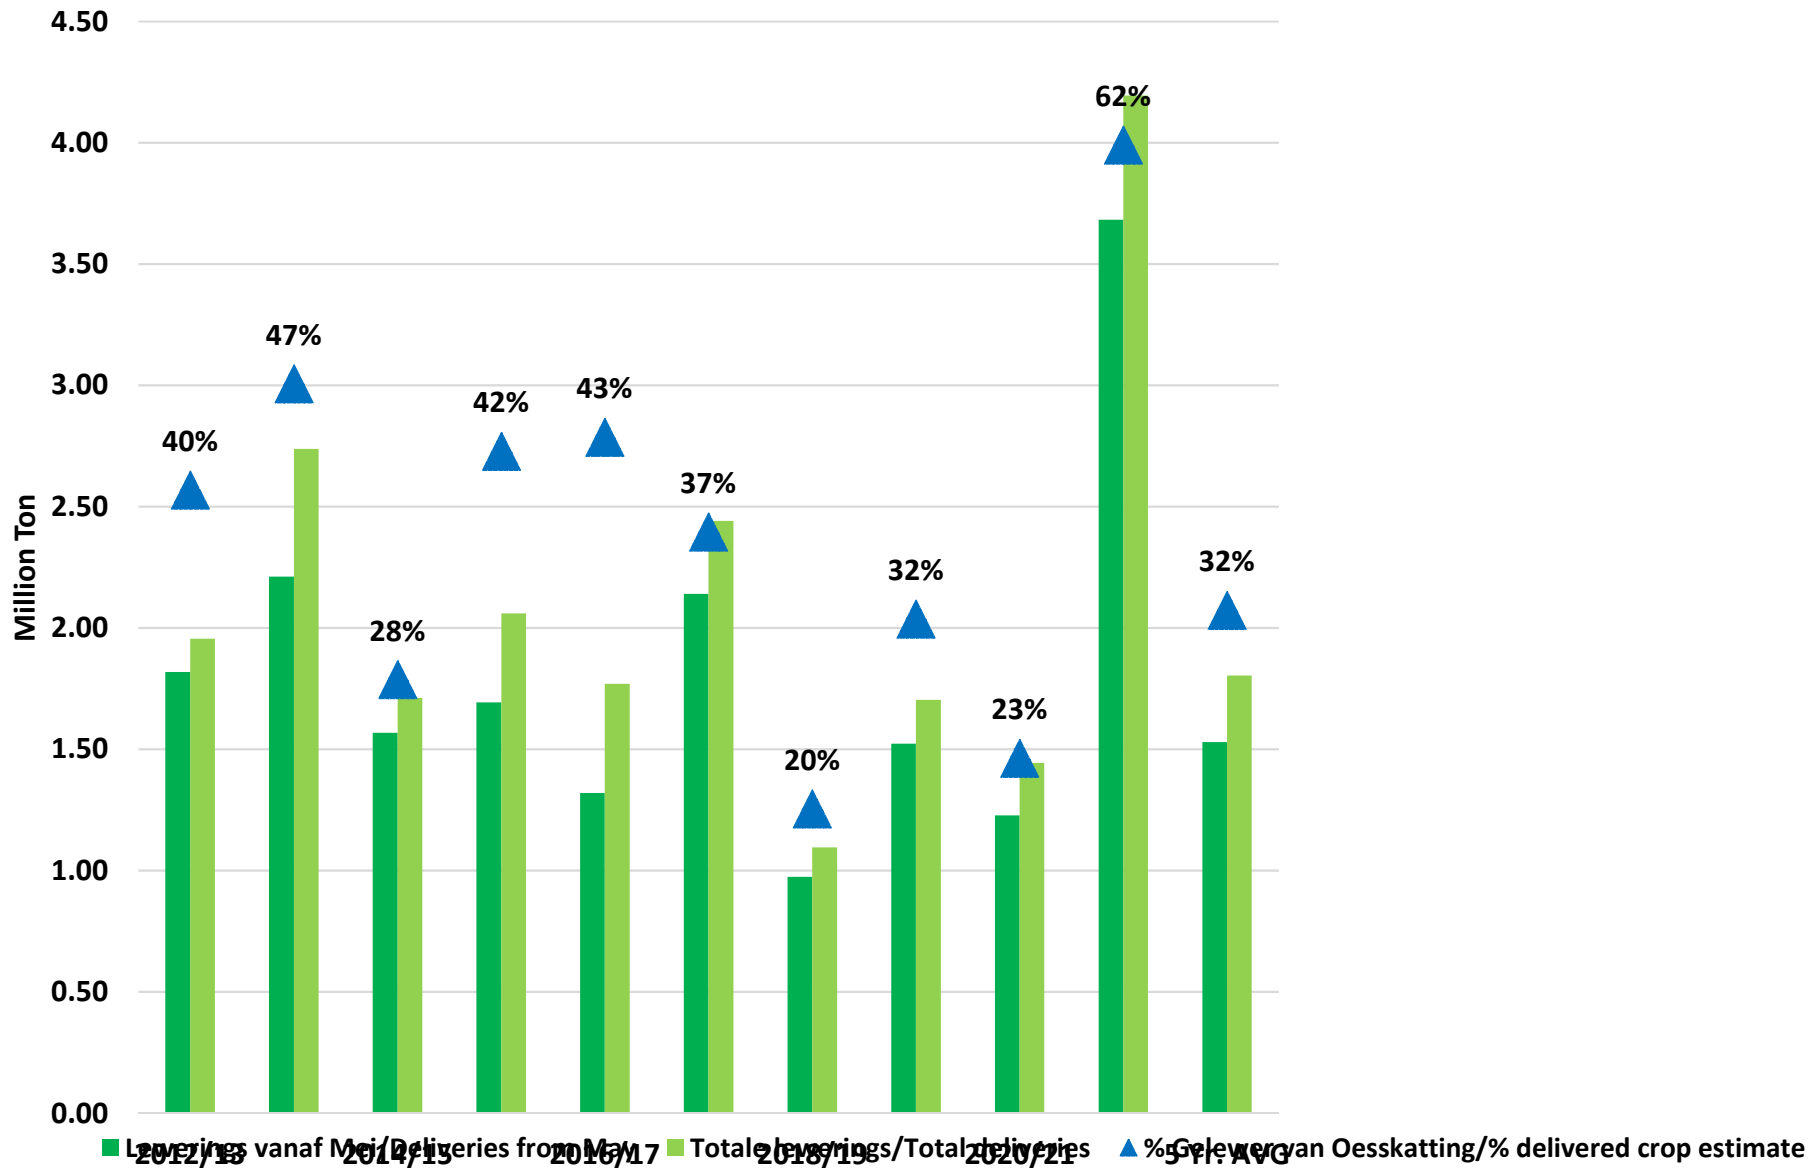

White Maize: Weekly producer deliveries

Yellow Maize: Weekly producer deliveries

Weeklikse mielielewerings (Bemarkingsjaar: Mei tot April 2020/21)

Weeklikse totale mielielewerings (Bemarkingsjaar: Mei tot April)

Weeklikse kumulatiewe mielielewerings (Bemarkingsjaar: Mei tot April)

Total YTD WM deliveries for the 2021/22 season vs previous season's

Total YTD YM deliveries for the 2021/22 season vs previous season's