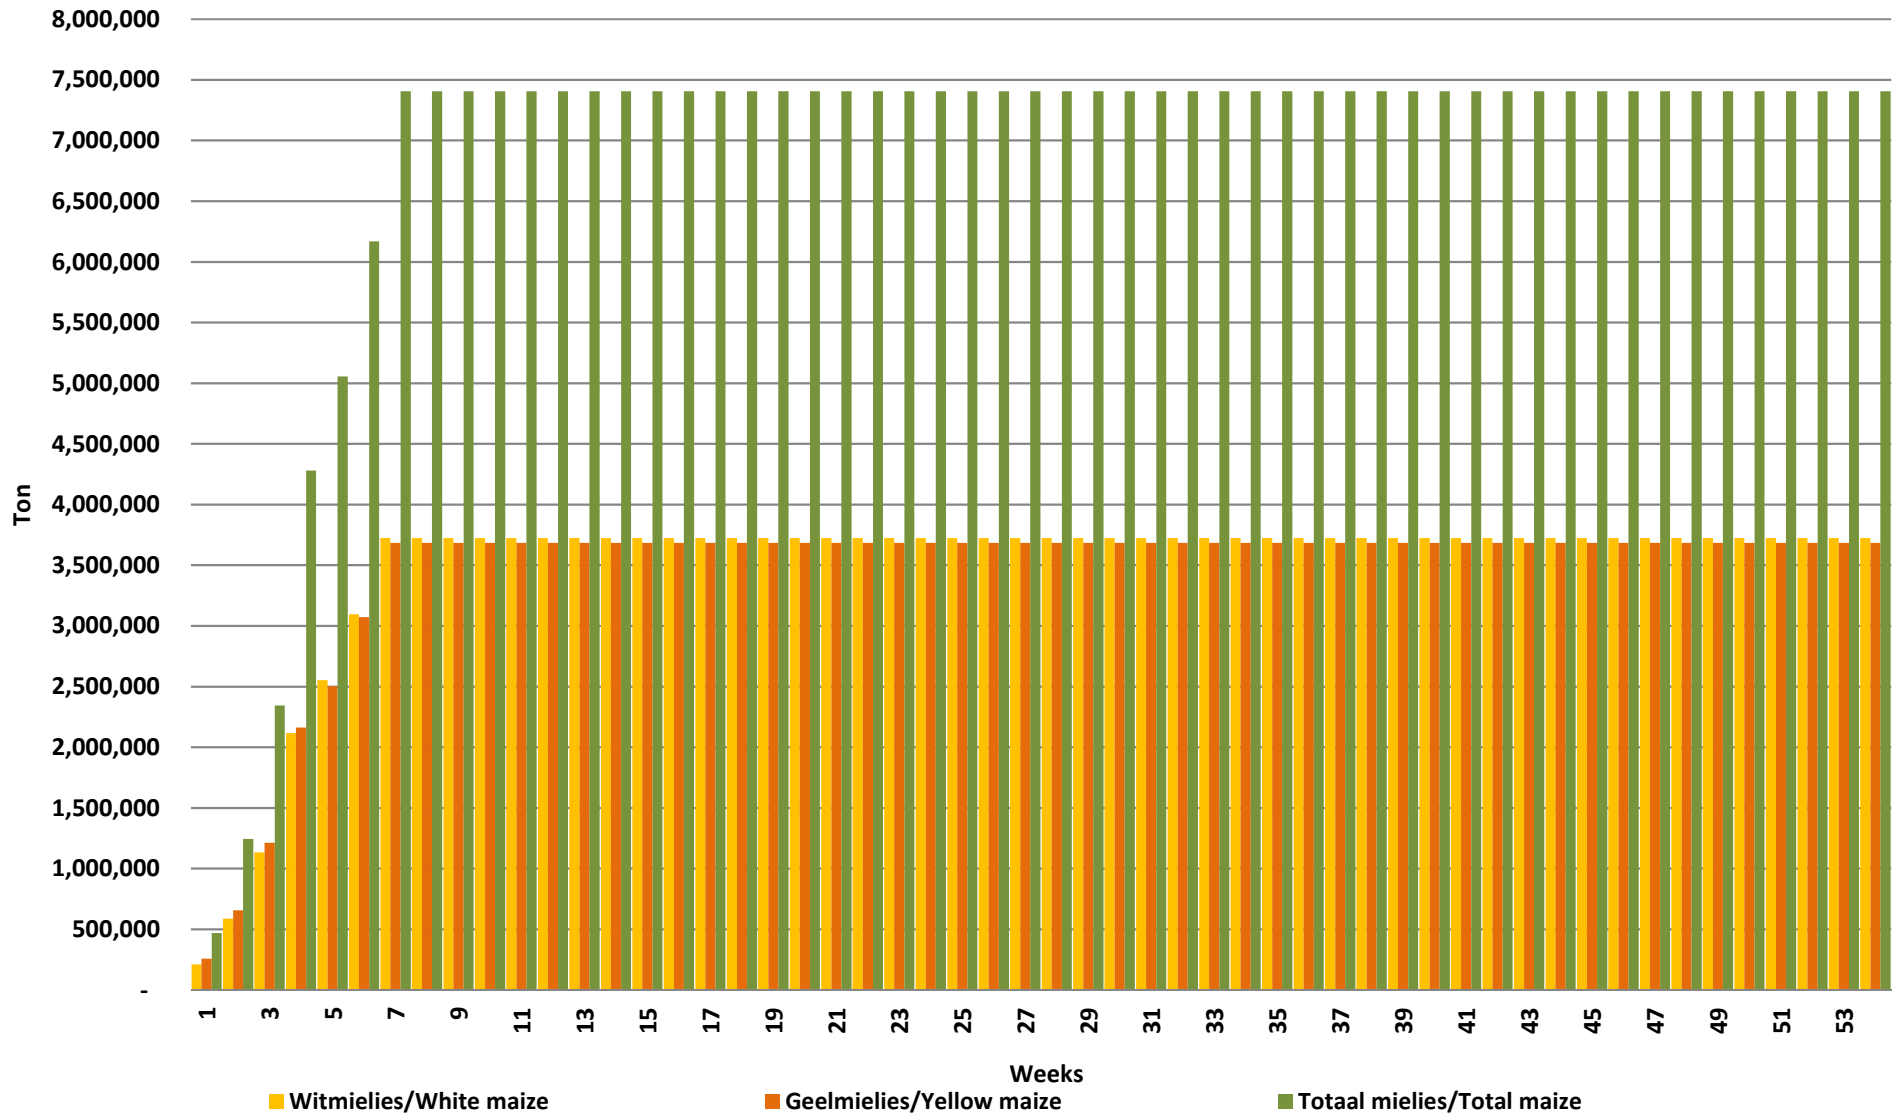

White Maize: Weekly producer deliveries

Yellow Maize: Weekly producer deliveries

Weeklikse mielielewerings (Bemarkingsjaar: Mei tot April 2020/21)

Weeklikse totale mielielewerings (Bemarkingsjaar: Mei tot April)

Weeklikse kumulatiewe mielielewerings (Bemarkingsjaar: Mei tot April)

Total YTD WM deliveries for the 2021/22 season vs previous season's

Total YTD YM deliveries for the 2021/22 season vs previous season's

Total YTD Maize deliveries for the 2021/22 season vs previous season's