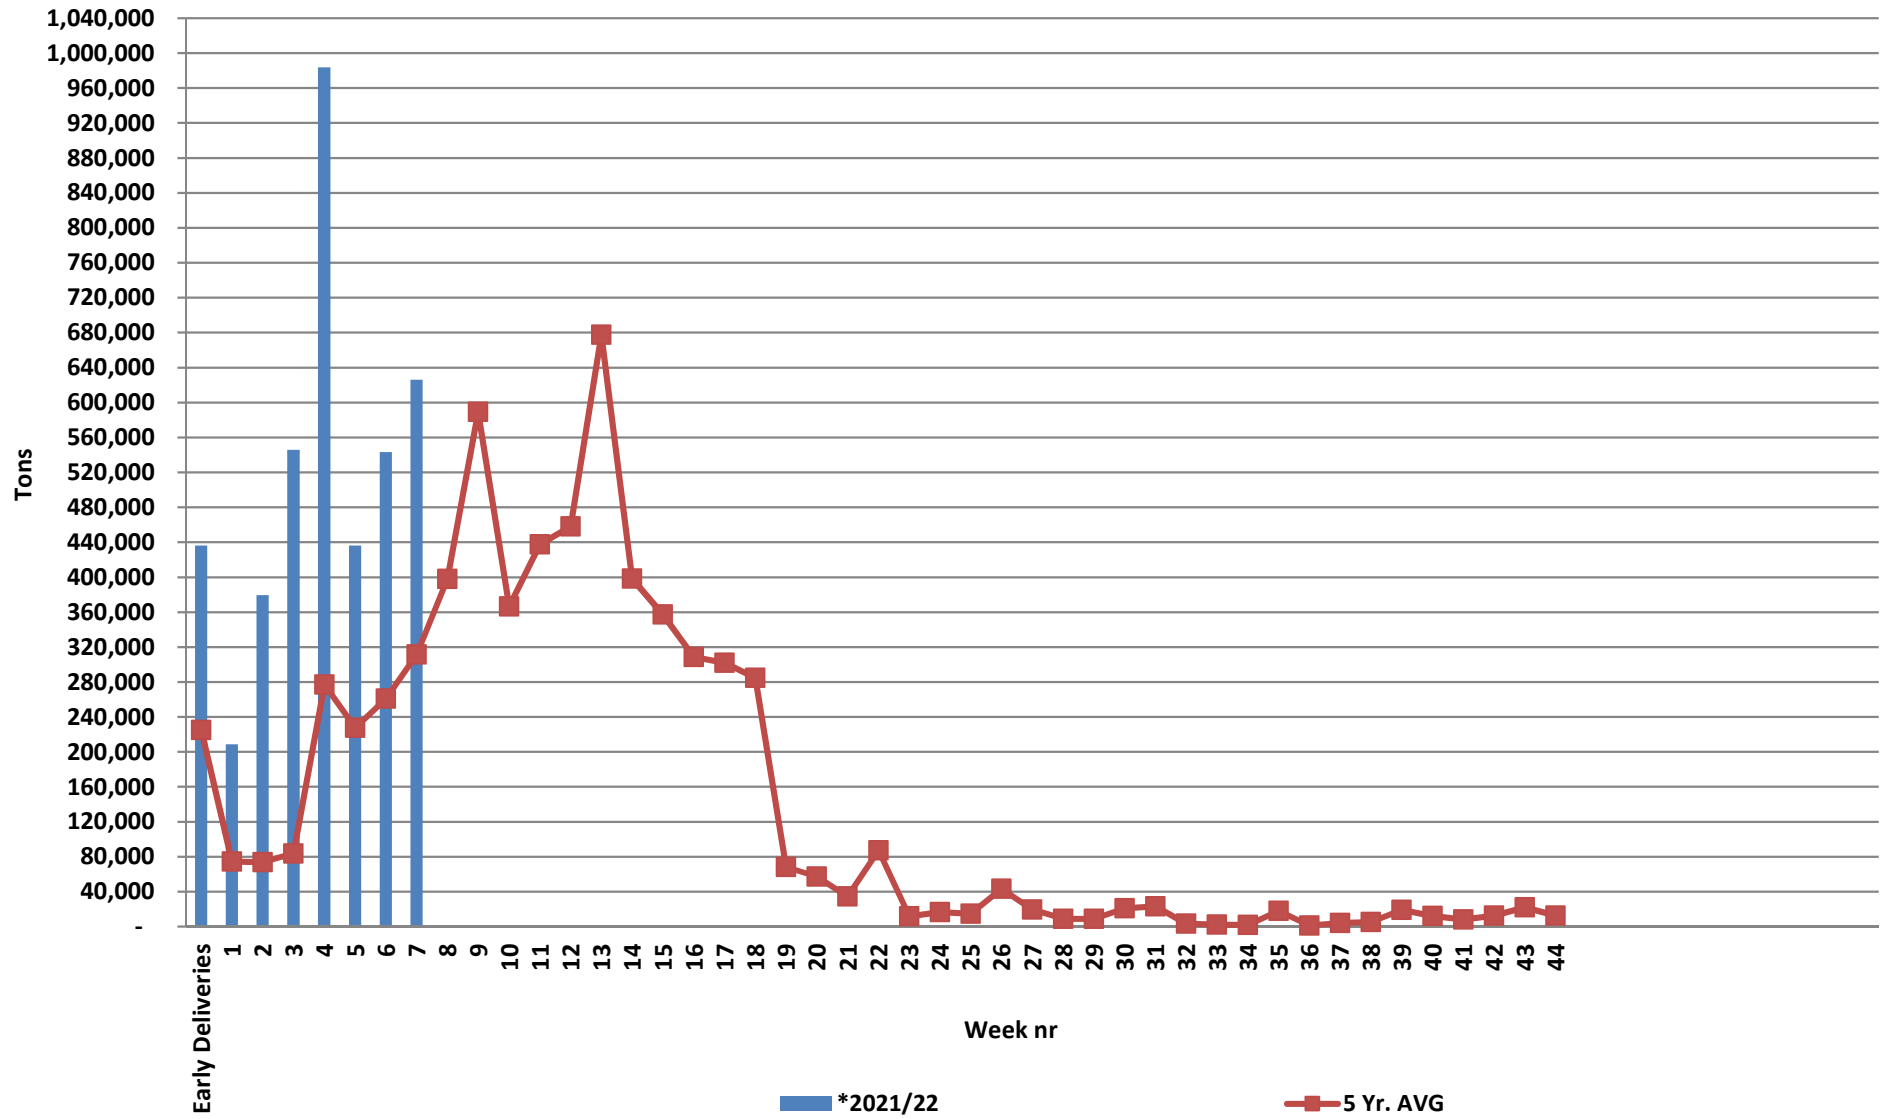

White Maize: Weekly producer deliveries

Yellow Maize: Weekly producer deliveries

Weeklikse mielielewerings (Bemarkingsjaar: Mei tot April 2020/21)

Weeklikse totale mielielewerings (Bemarkingsjaar: Mei tot April)

Weeklikse kumulatiewe mielielewerings (Bemarkingsjaar: Mei tot April)

Total YTD WM deliveries for the 2021/22 season vs previous season's

Total YTD YM deliveries for the 2021/22 season vs previous season's