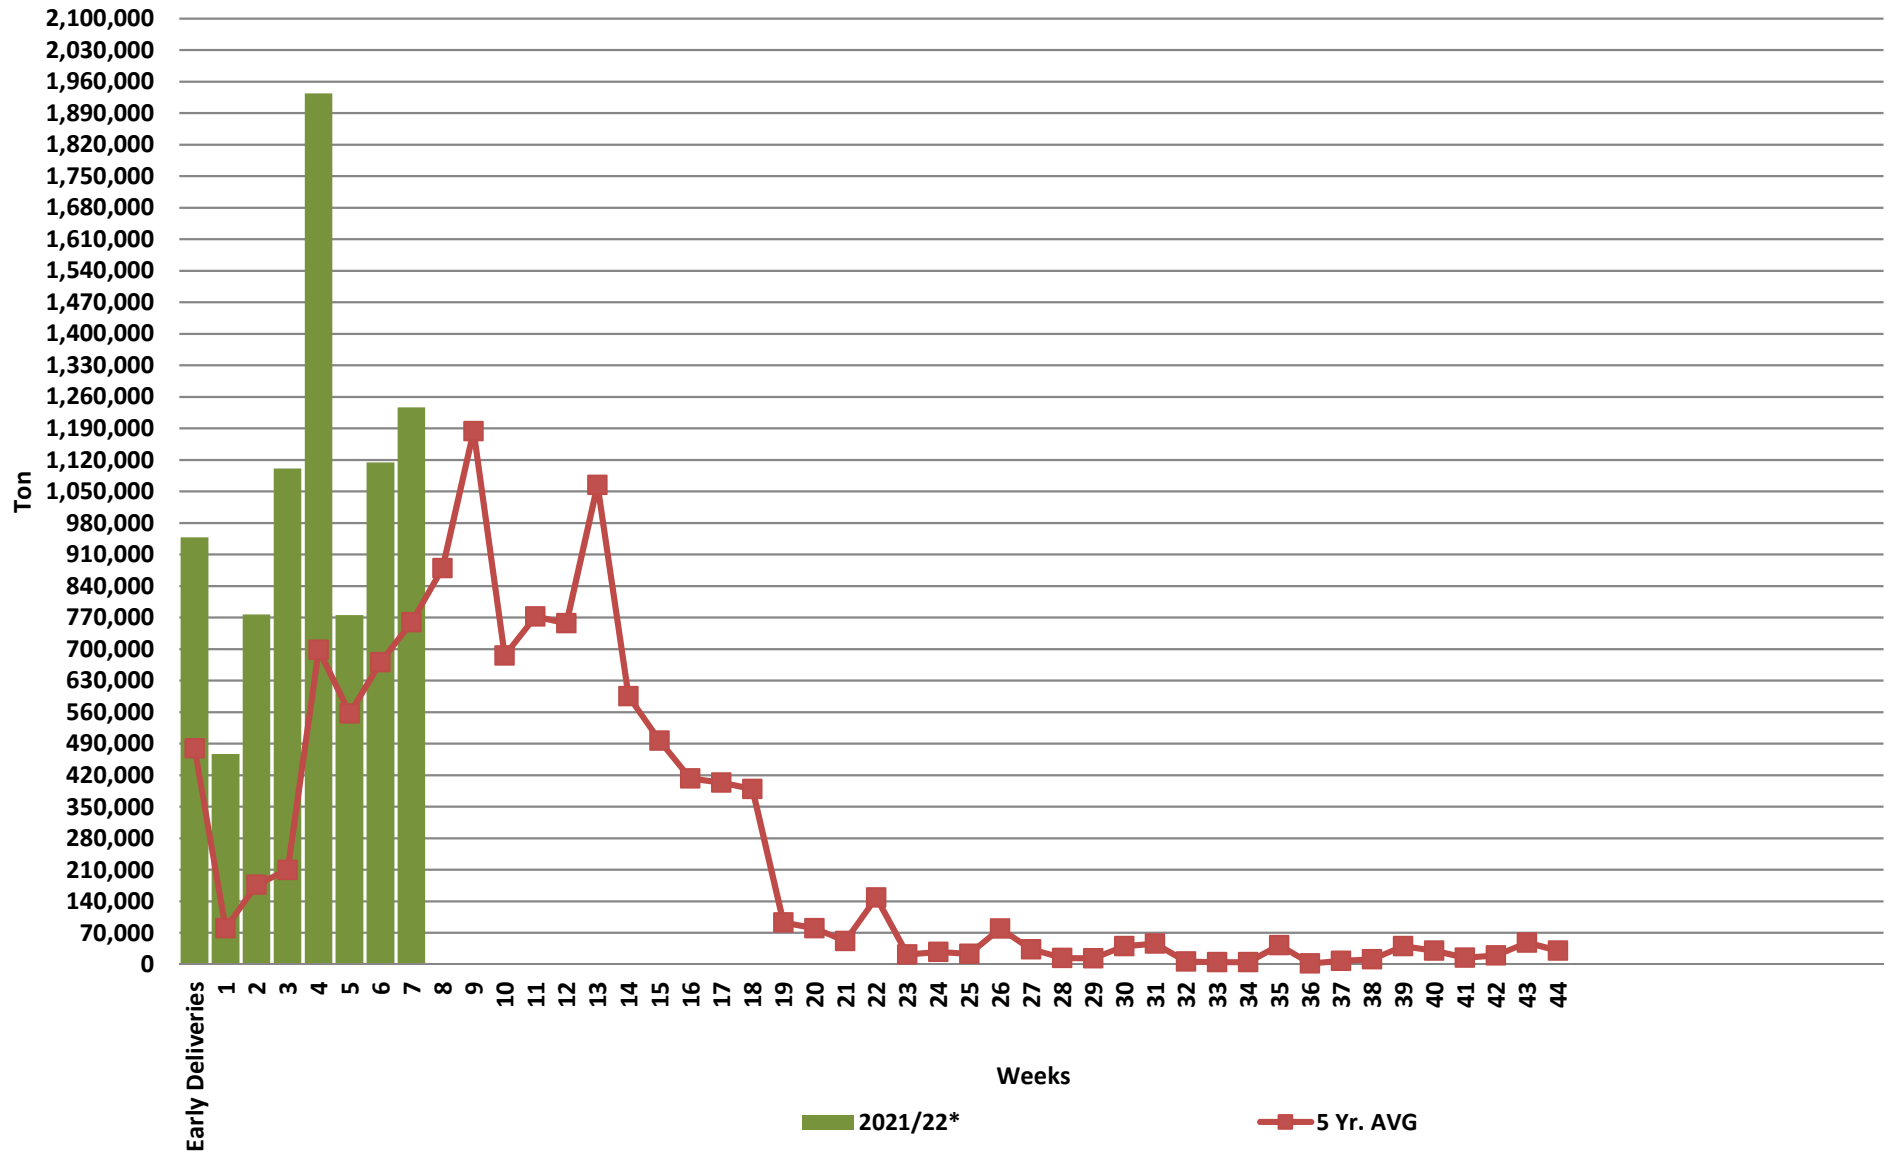

White Maize: Weekly producer deliveries

Yellow Maize: Weekly producer deliveries

Weeklikse mielielewerings (Bemarkingsjaar: Mei tot April 2020/21)

Weeklikse totale mielielewerings (Bemarkingsjaar: Mei tot April)

Weeklikse kumulatiewe mielielewerings (Bemarkingsjaar: Mei tot April)

Total YTD WM deliveries for the 2021/22 season vs previous season's

Total YTD YM deliveries for the 2021/22 season vs previous season's

Total YTD Maize deliveries for the 2021/22 season vs previous season's