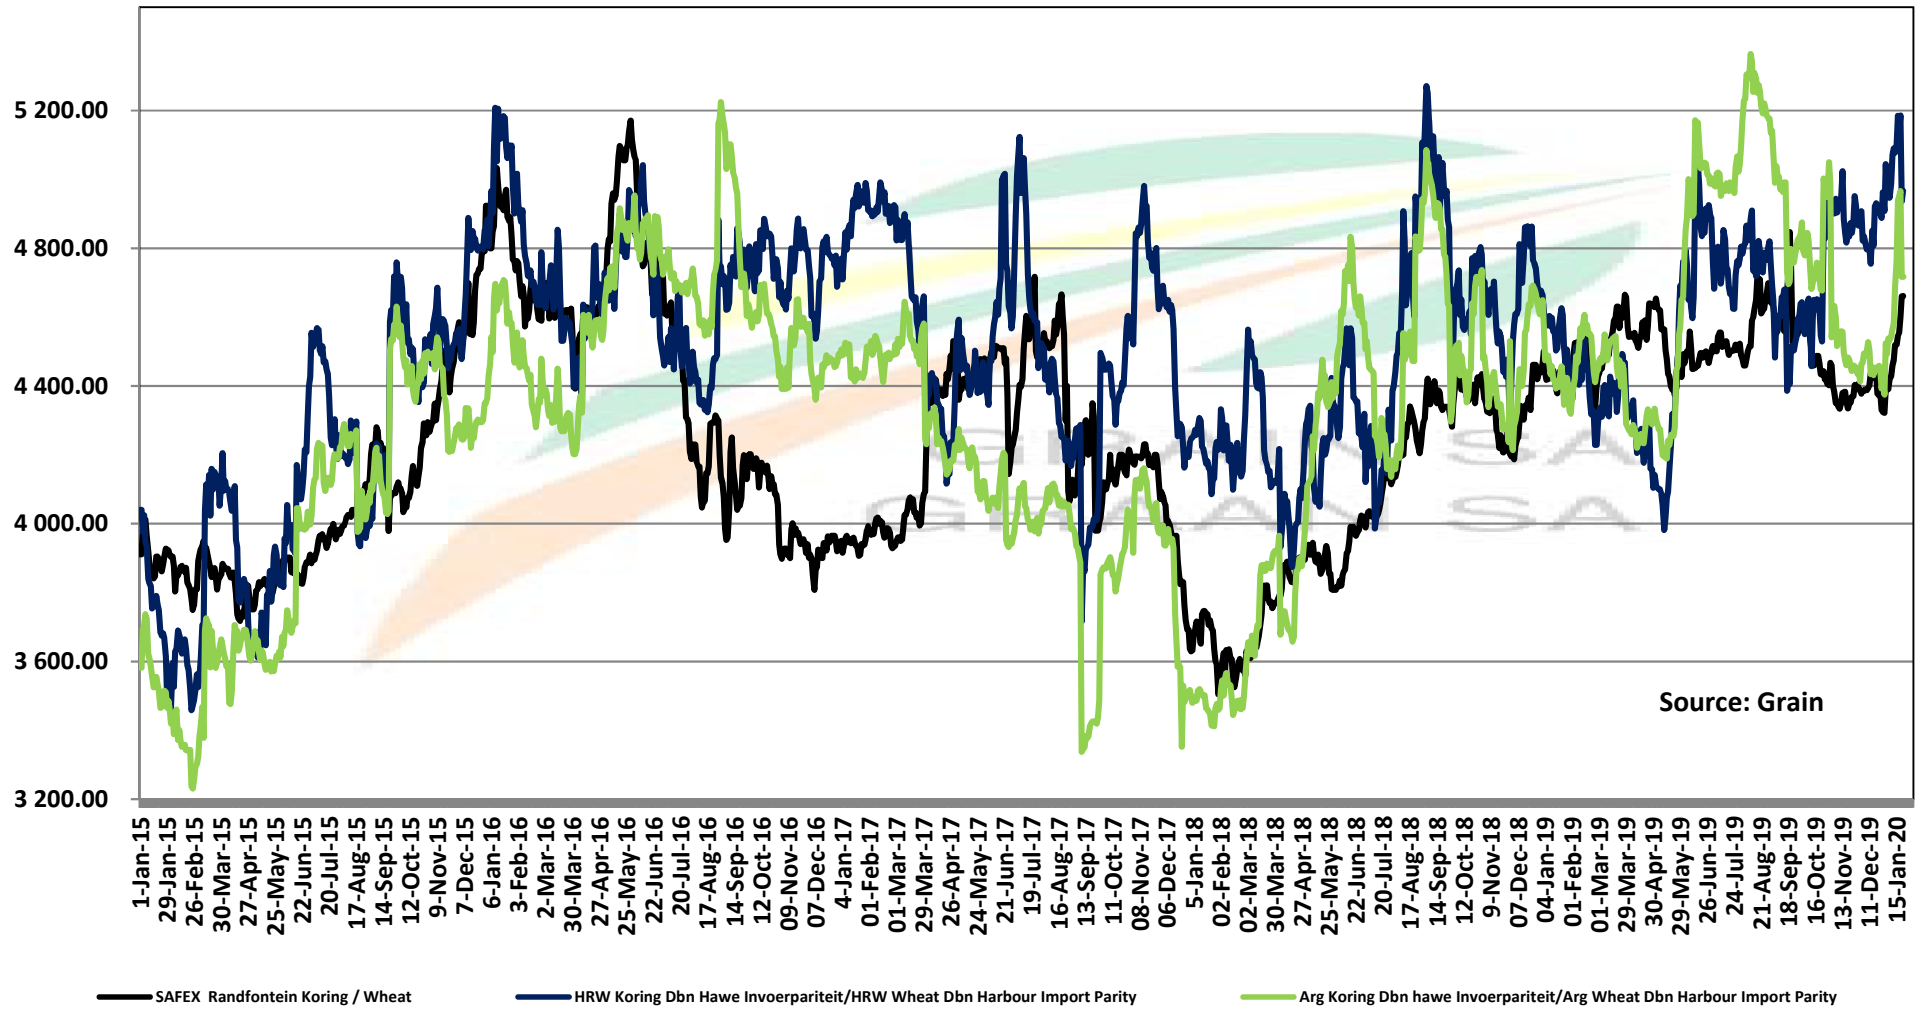

PRICES OF WHEAT DELIVERED IN DURBAN HARBOUR PRYSE VAN KORING VIR LEWERING IN DURBAN HAWE