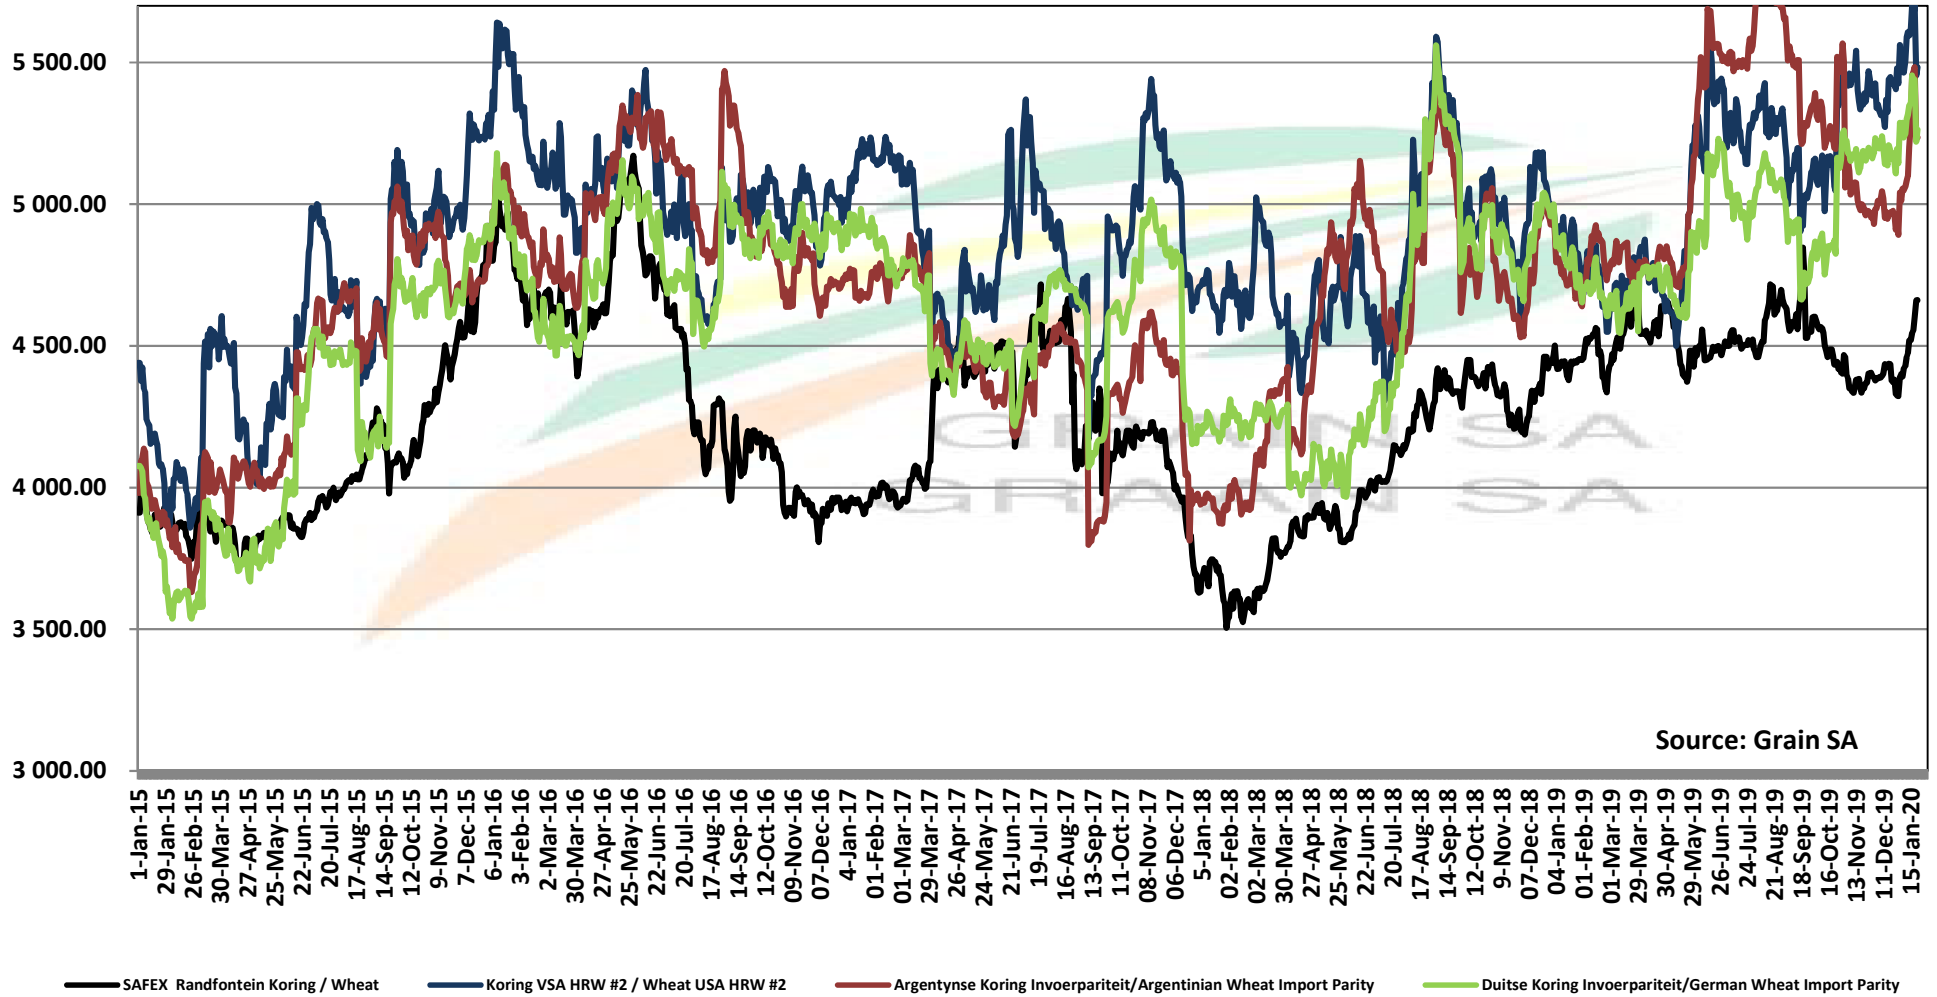

PRICES OF WHEAT DELIVERED IN RANDFONTEIN PRYSE VAN KORING GELEWER IN RANDFONTEIN