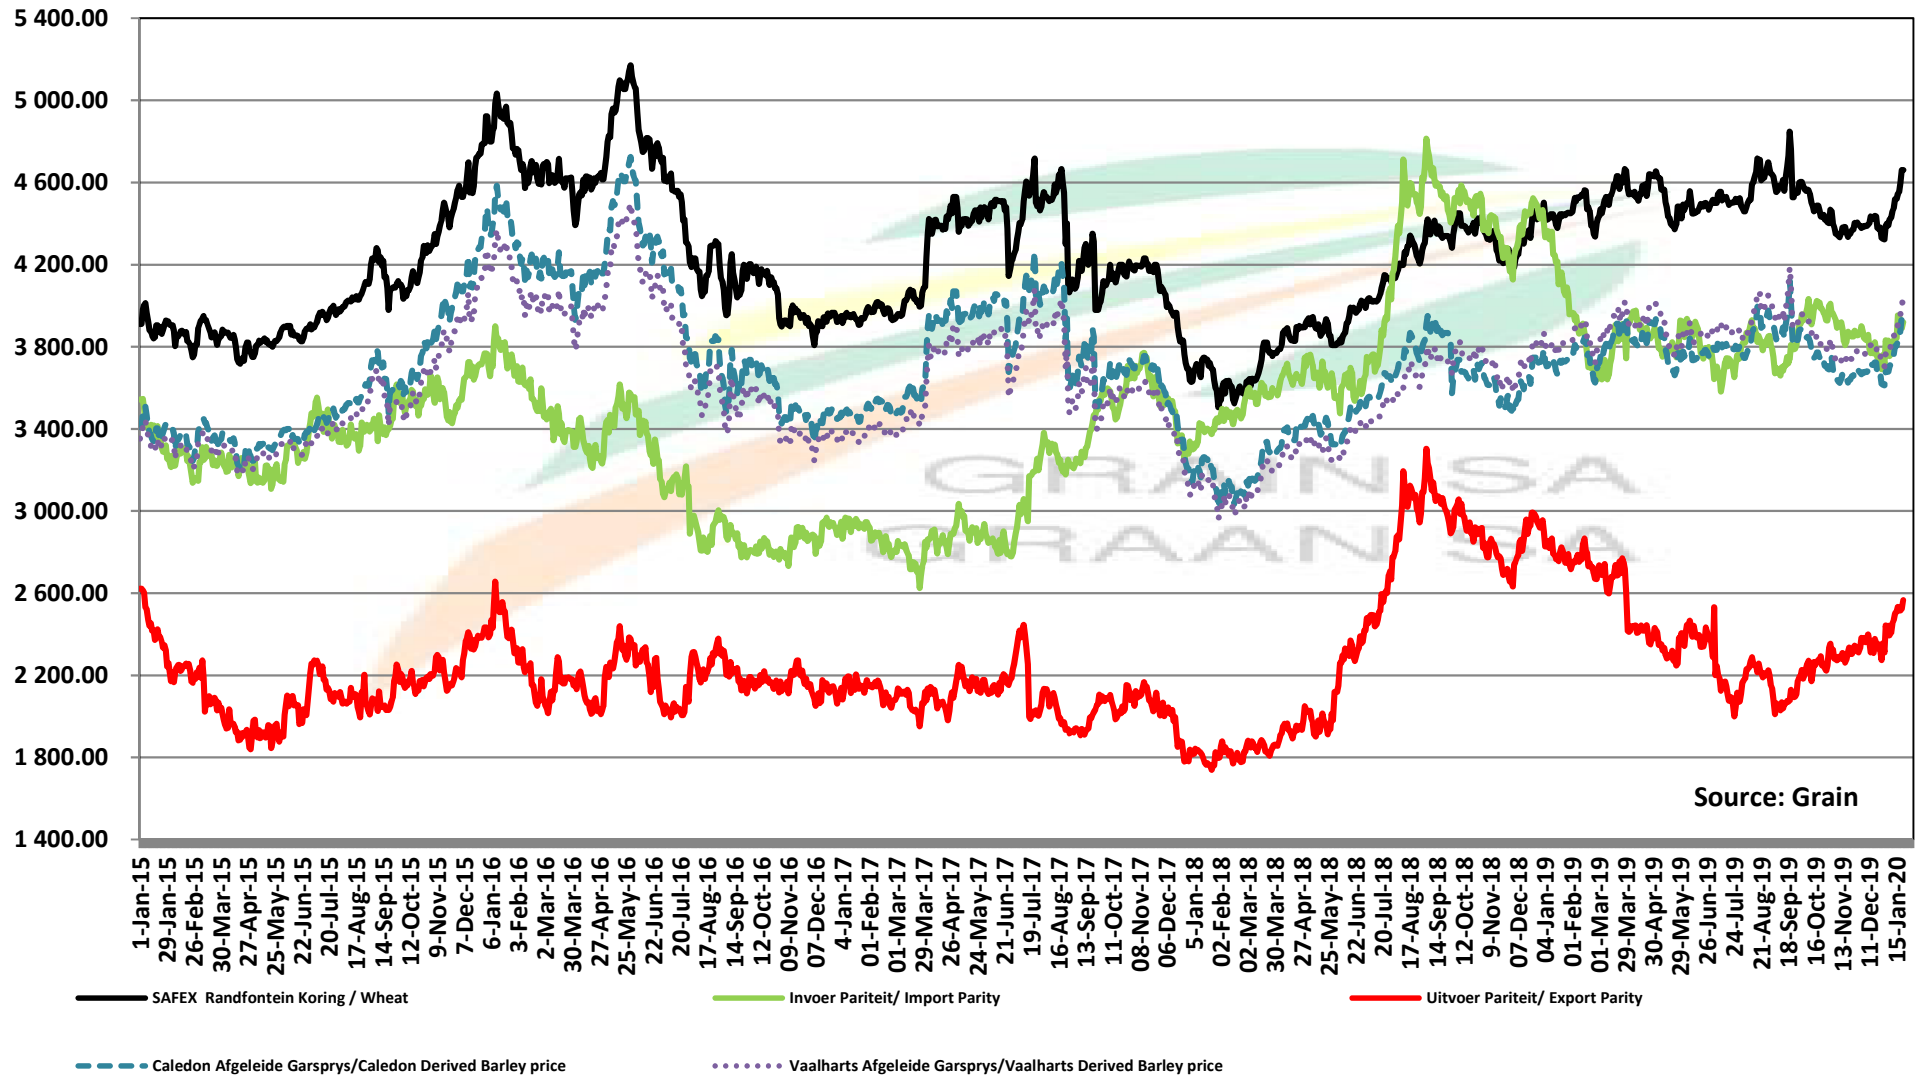

Source: Grain SA

PRICES OF WHEAT DELIVERED IN RANDFONTEIN PRYSE VAN KORING GELEWER IN RANDFONTEIN

PRICES OF RSA AND GERMAN WHEAT DELIVERED IN RANDFONTEIN

PRYSE VAN RSA EN DUITSTE KORING GELEWER IN RANDFONTEIN

PRICES OF WHEAT DELIVERED IN DURBAN HARBOUR PRYSE VAN KORING VIR LEWERING IN DURBAN HAWE

PRICES OF BARLEY DELIVERED IN RANDFONTEIN

PRYSE VAN GARS GELEWER IN RANDFONTEIN

IMPORT PARITY OF USA HRW AND FRANCE FEED BARLEY