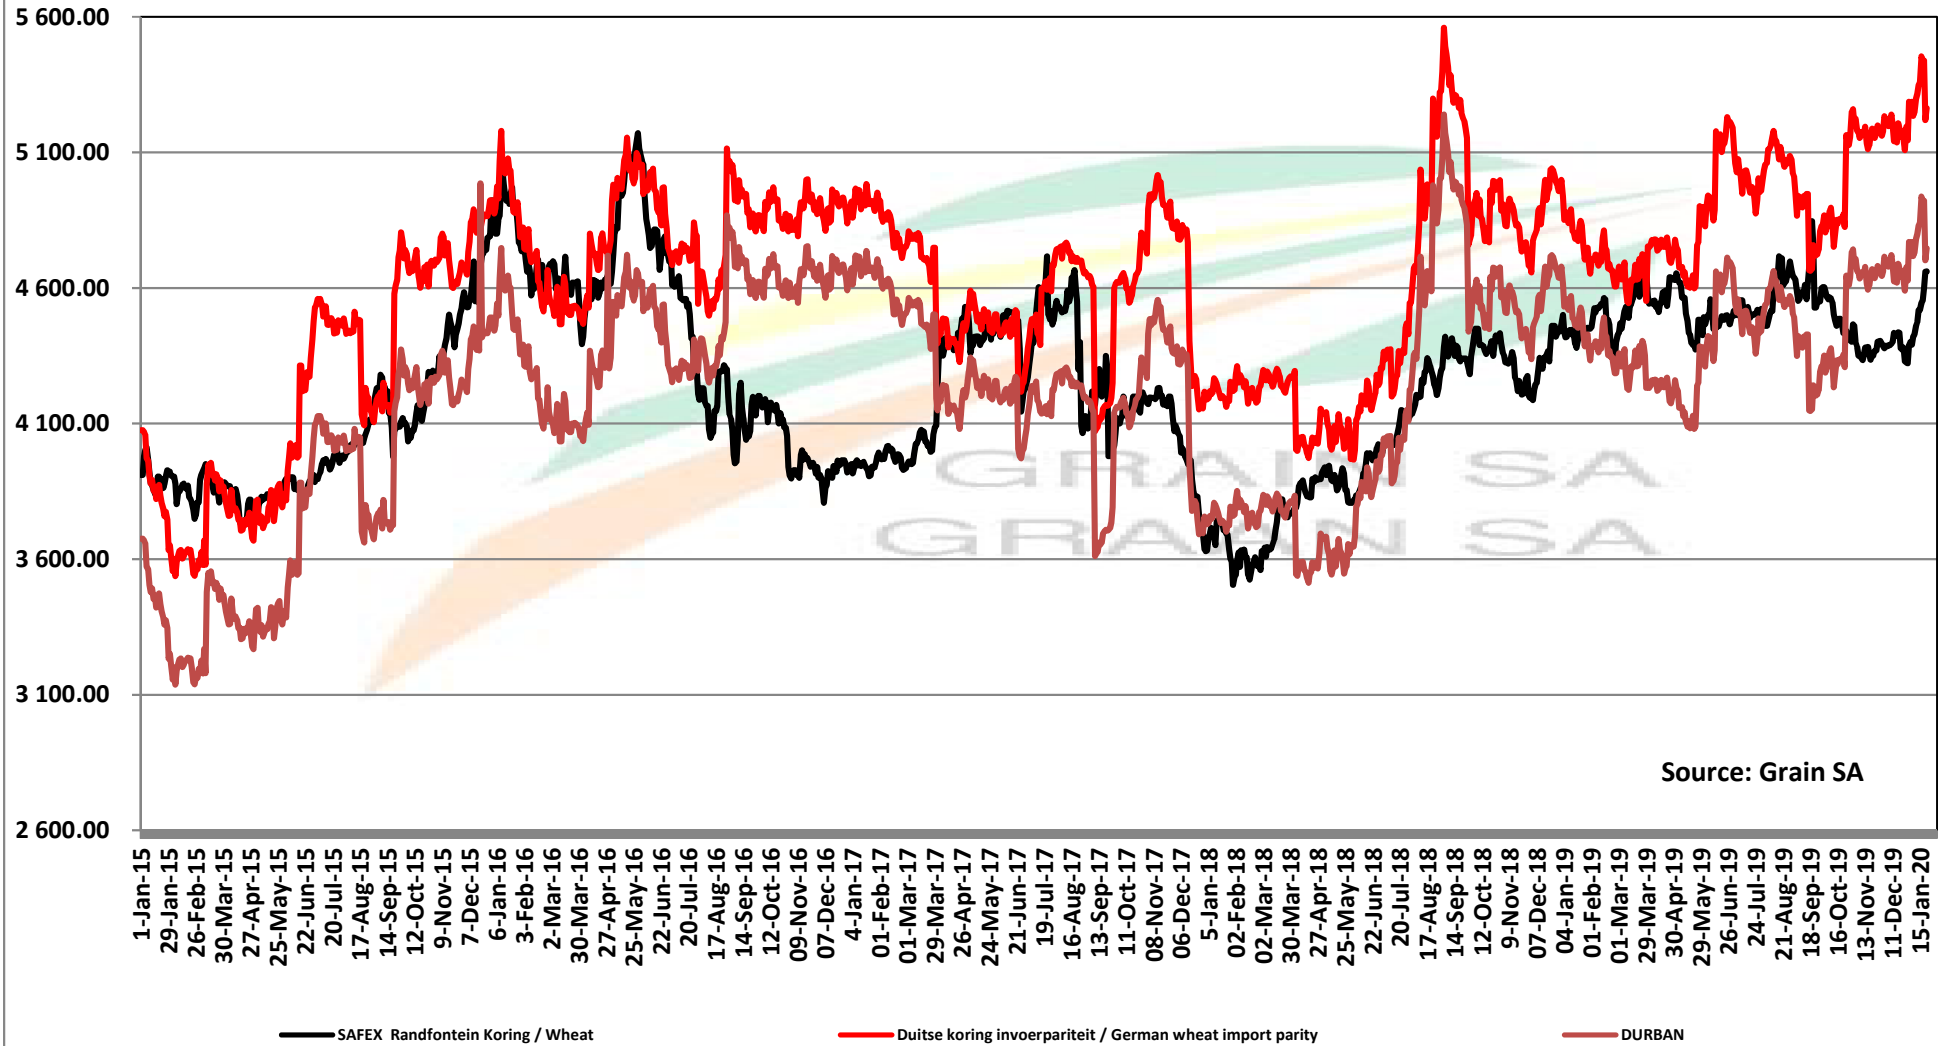

PRICES OF RSA AND GERMAN WHEAT DELIVERED IN RANDFONTEIN

PRYSE VAN RSA EN DUITSTE KORING GELEWER IN RANDFONTEIN