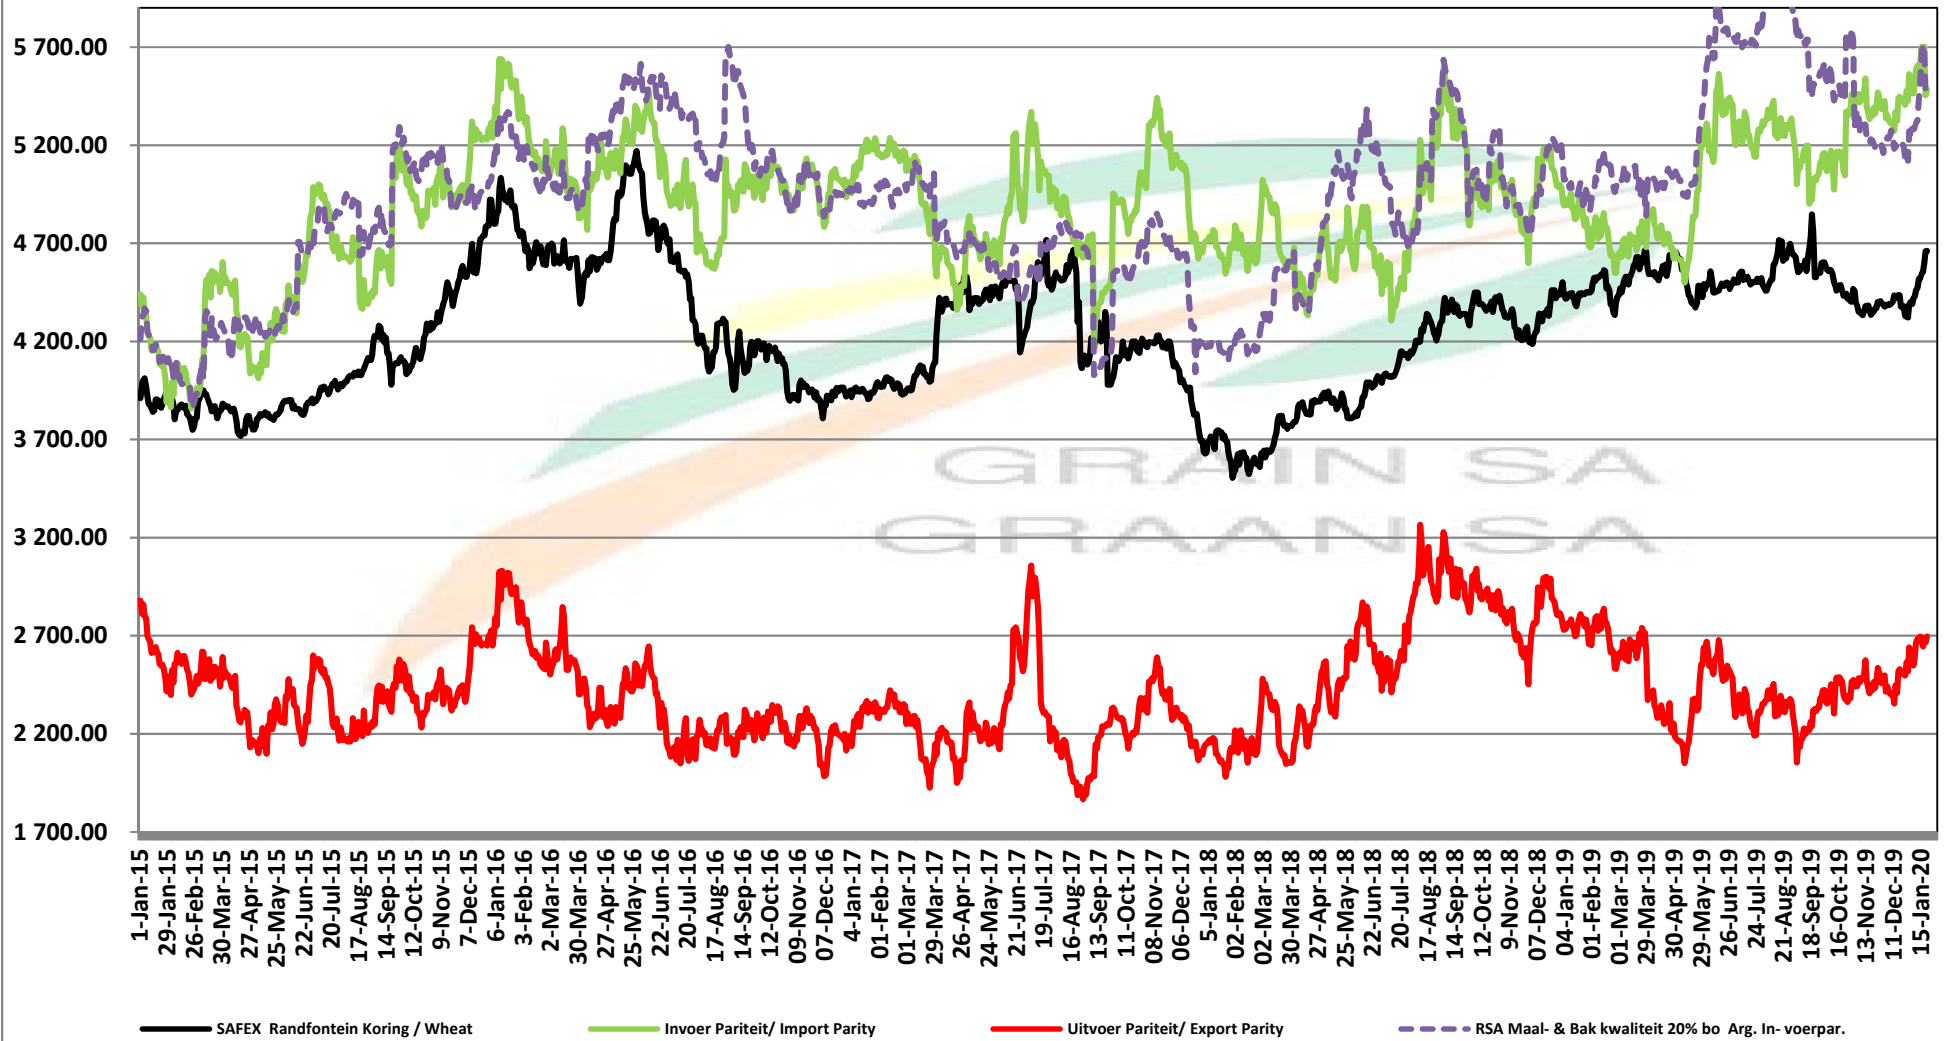

PRICES OF RSA AND ARGENTINE WHEAT DELIVERED IN RANDFONTEIN PRYSE VAN RSA EN ARGENTYNSE KORING GELEWER IN RANDFONTEIN

Source: Grain SA

PRICES OF SOUTH AFRICAN AND USA WHEAT DELIVERED IN RANDFONTEIN

PRYSE VAN SUID AFRIKAANSE EN VSA KORING GELEWER IN RANDFONTEIN

Source: Grain SA

PRICES OF WHEAT DELIVERED IN RANDFONTEIN PRYSE VAN KORING GELEWER IN RANDFONTEIN

PRICES OF RSA AND GERMAN WHEAT DELIVERED IN RANDFONTEIN

PRYSE VAN RSA EN DUITSTE KORING GELEWER IN RANDFONTEIN