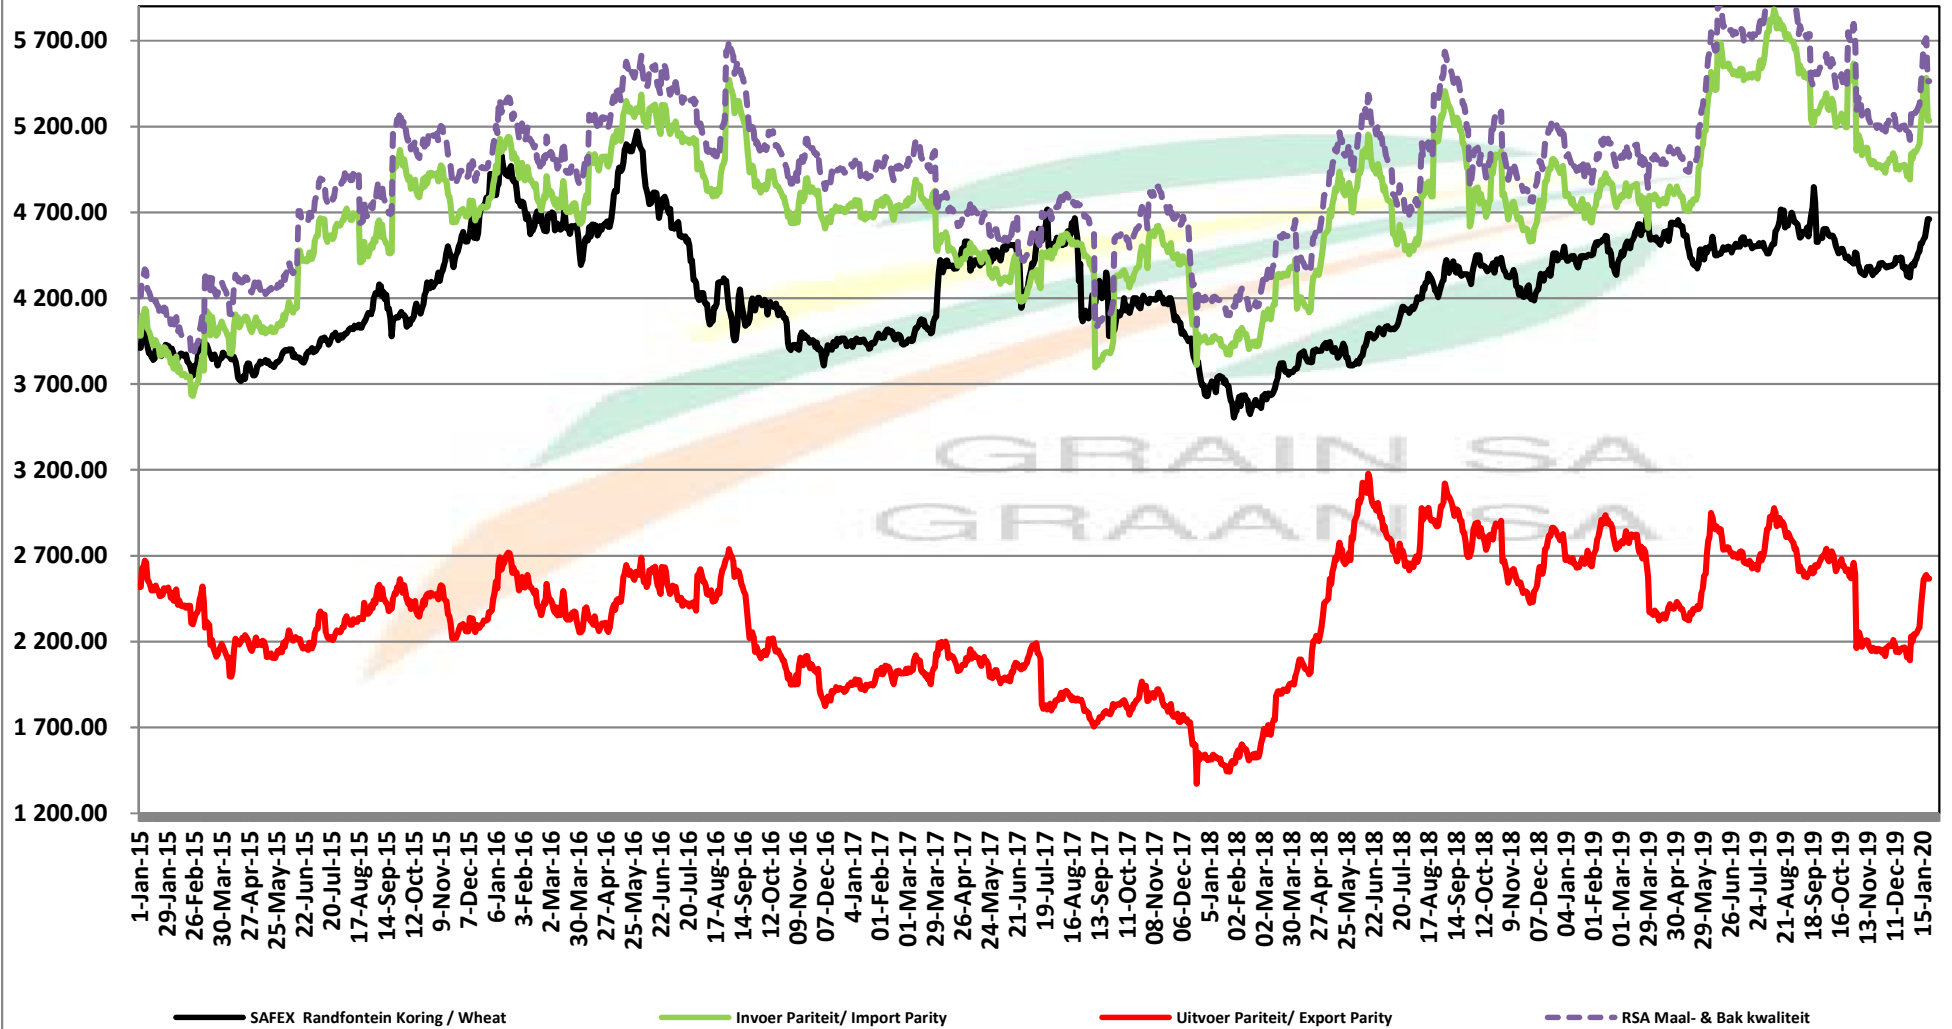

PRICES OF RSA AND ARGENTINE WHEAT DELIVERED IN RANDFONTEIN PRYSE VAN RSA EN ARGENTYNSE KORING GELEWER IN RANDFONTEIN

Source: Grain SA

PRICES OF SOUTH AFRICAN AND USA WHEAT DELIVERED IN RANDFONTEIN

PRYSE VAN SUID AFRIKAANSE EN VSA KORING GELEWER IN RANDFONTEIN