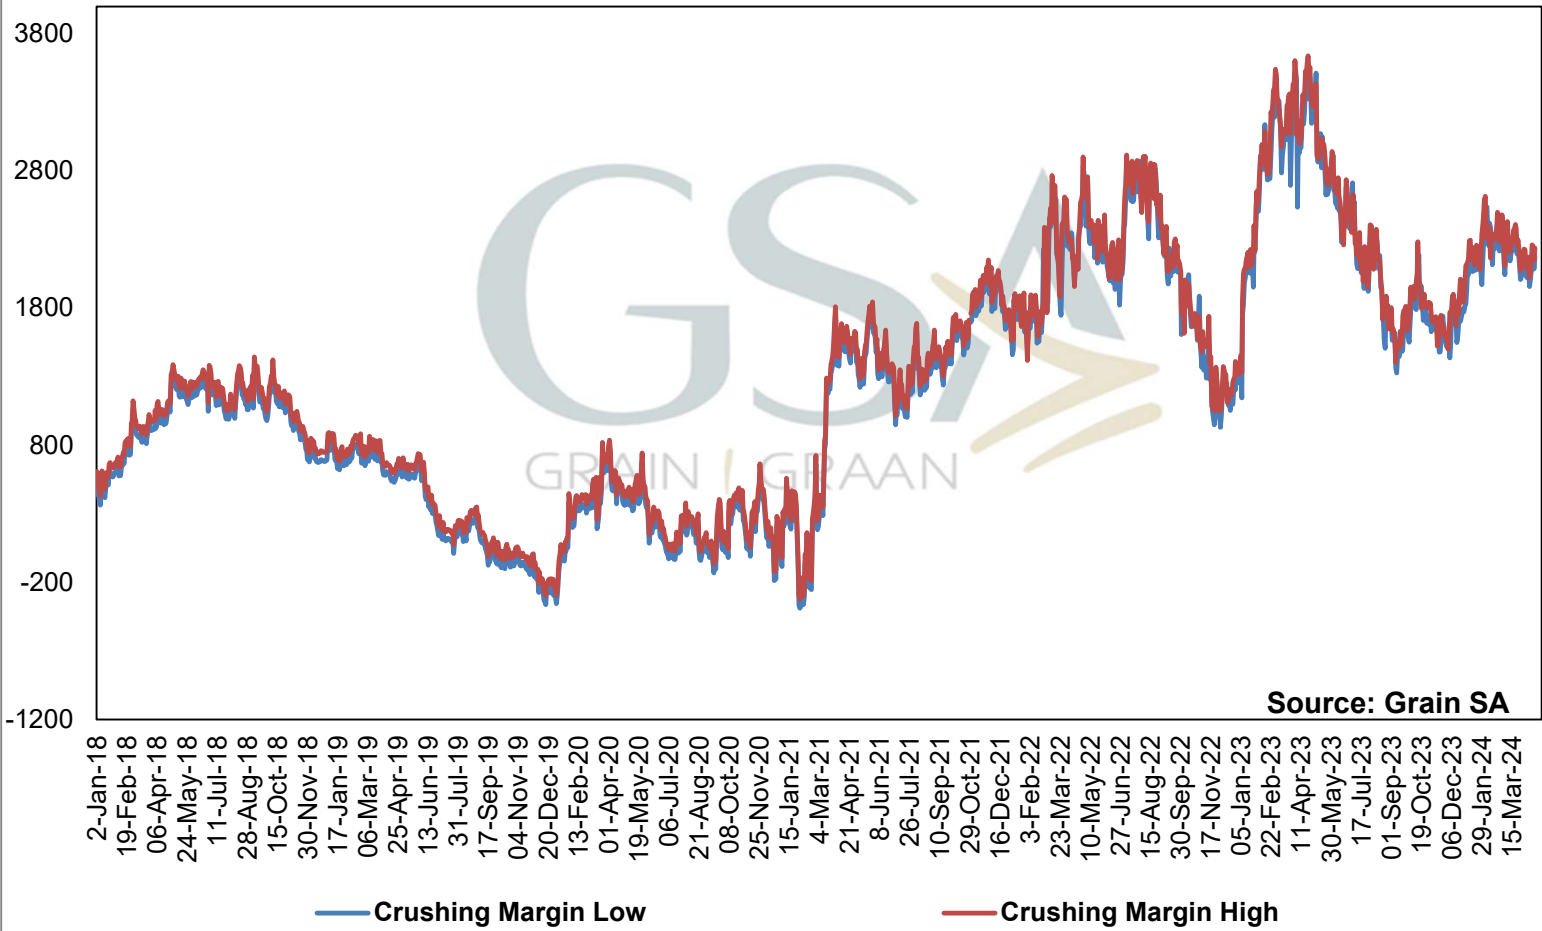

**PRICES OF BRAZILIAN SOYBEAN DELIVERED IN RANDFONTEIN  
PRYSE VAN BRASILIAANSE SOJABONE GELEWER IN RANDFONTEIN**

**PRICES OF DERIVED SOYBEAN DELIVERED IN RANDFONTEIN  
 PRYSE VAN AFGELEIDE SOJABONE GELEWER IN RANDFONTEIN**

# PRICES OF SOYBEAN CRUSHING MARGIN PRYSE VAN SOJABOON PERSMARGE