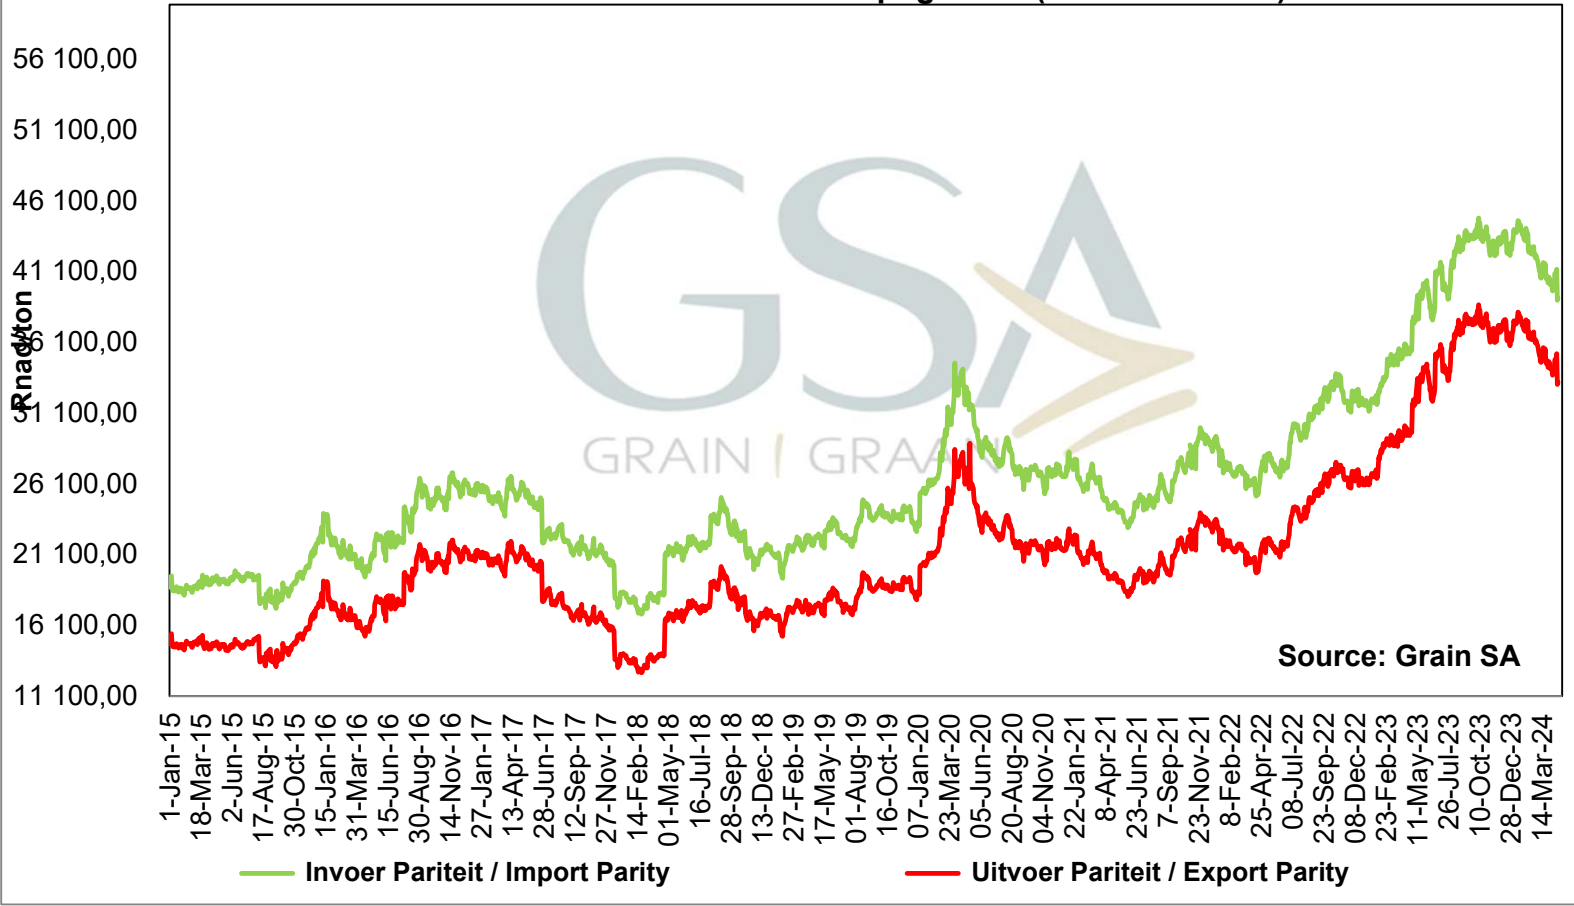

**PRICES OF PROCESSED AND GRADED USA CHOICE GRADE GROUNDNUTS
(40/50) (RANDFONTEIN)**
**PRYSE VAN UITGEDOP EN GESORTEERDE VSA KEURGRAAD GRONDBONE
MET 'N PITGROOTTE VAN 40/50 pitgrootte (RANDFONTEIN)**