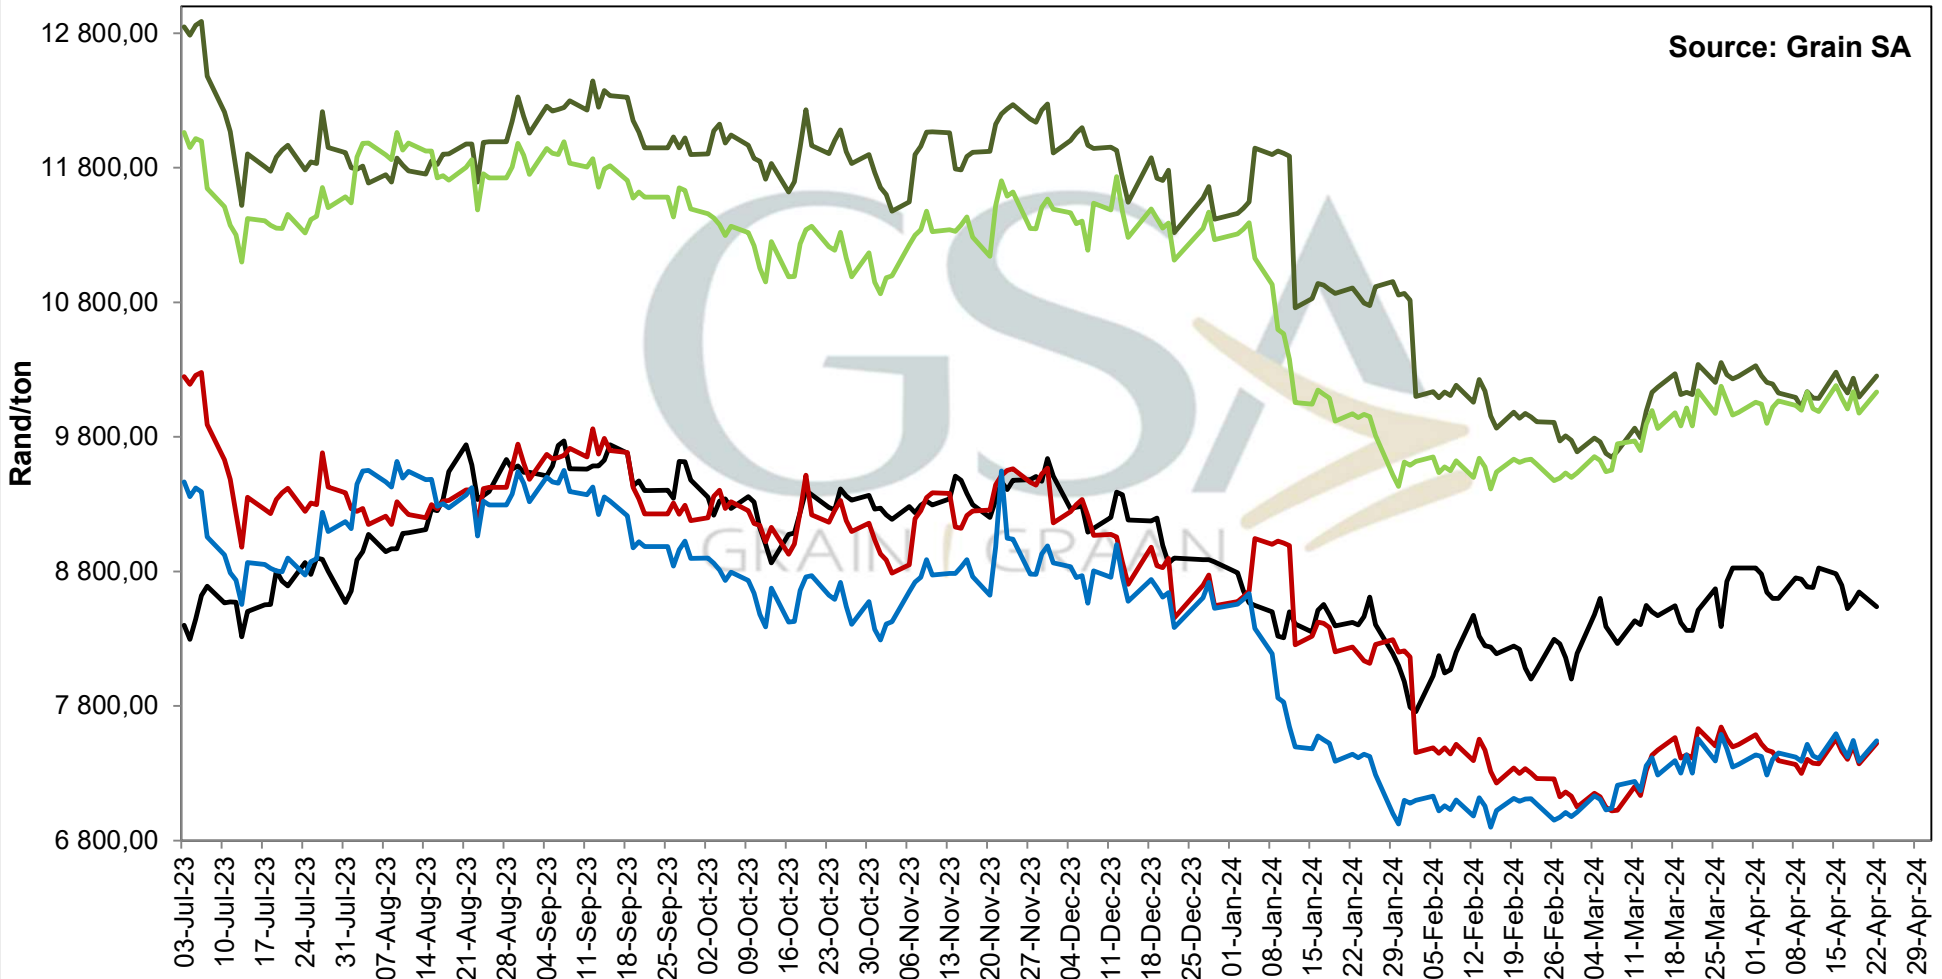

Soybean Import & Export Parity Prices

Source: Grain SA

— SAFEX Sojabone / Soybeans

— Argentynse Invoer Pariteit / Argentinian Import Parity

— Brazil Uitvoer Pariteit / Brazil Export Parity

— Argentynse Uitvoer Pariteit / Argentinian Export Parity

— Brazil Invoer Pariteit / Brazil Import Parity