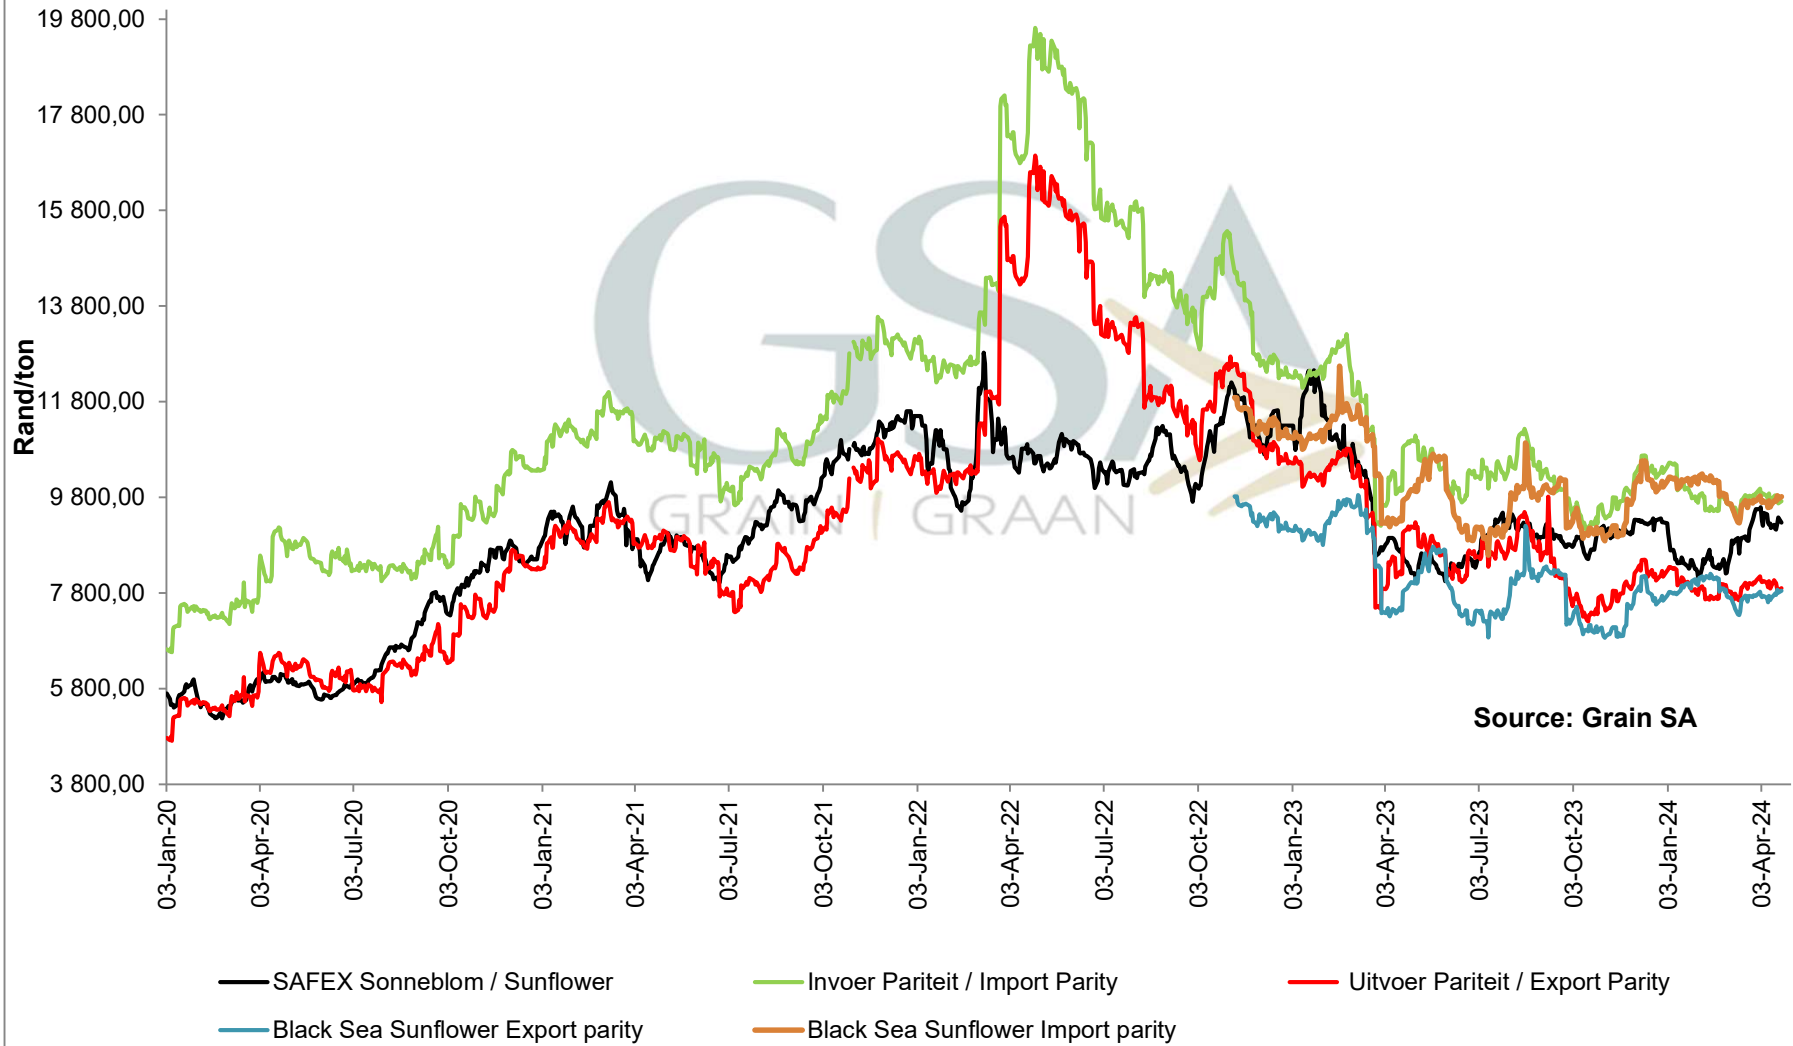

**PRICES OF EU SUNFLOWER SEED DELIVERED IN RANDFONTEIN  
 PRYSE VAN EU SONNEBLOMSAAD GELEWER IN RANDFONTEIN**