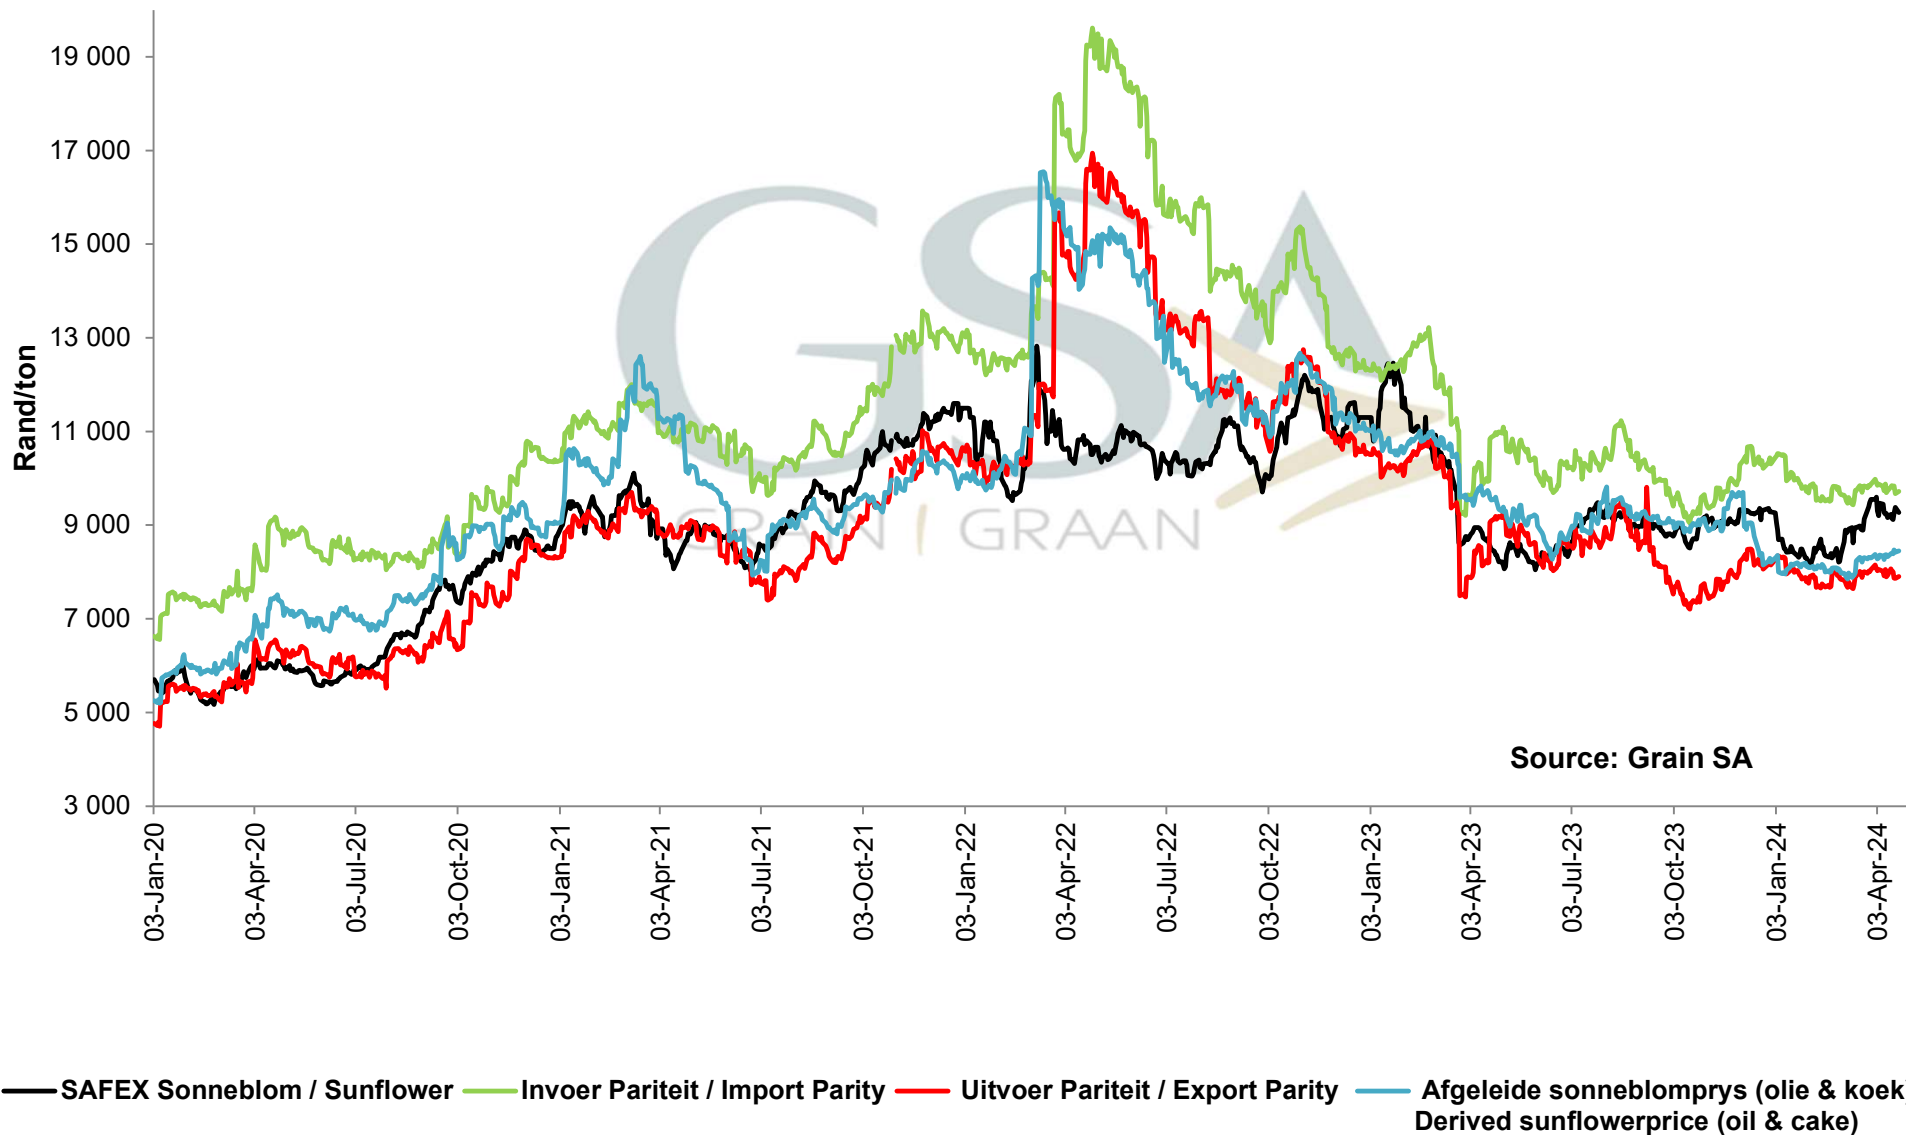

**PRICES OF EU SUNFLOWER SEED DELIVERED IN RANDFONTEIN  
 PRYSE VAN EU SONNEBLOMSAAD GELEWER IN RANDFONTEIN**

# Sunflower Import & Export Parity Prices

Source: Grain SA