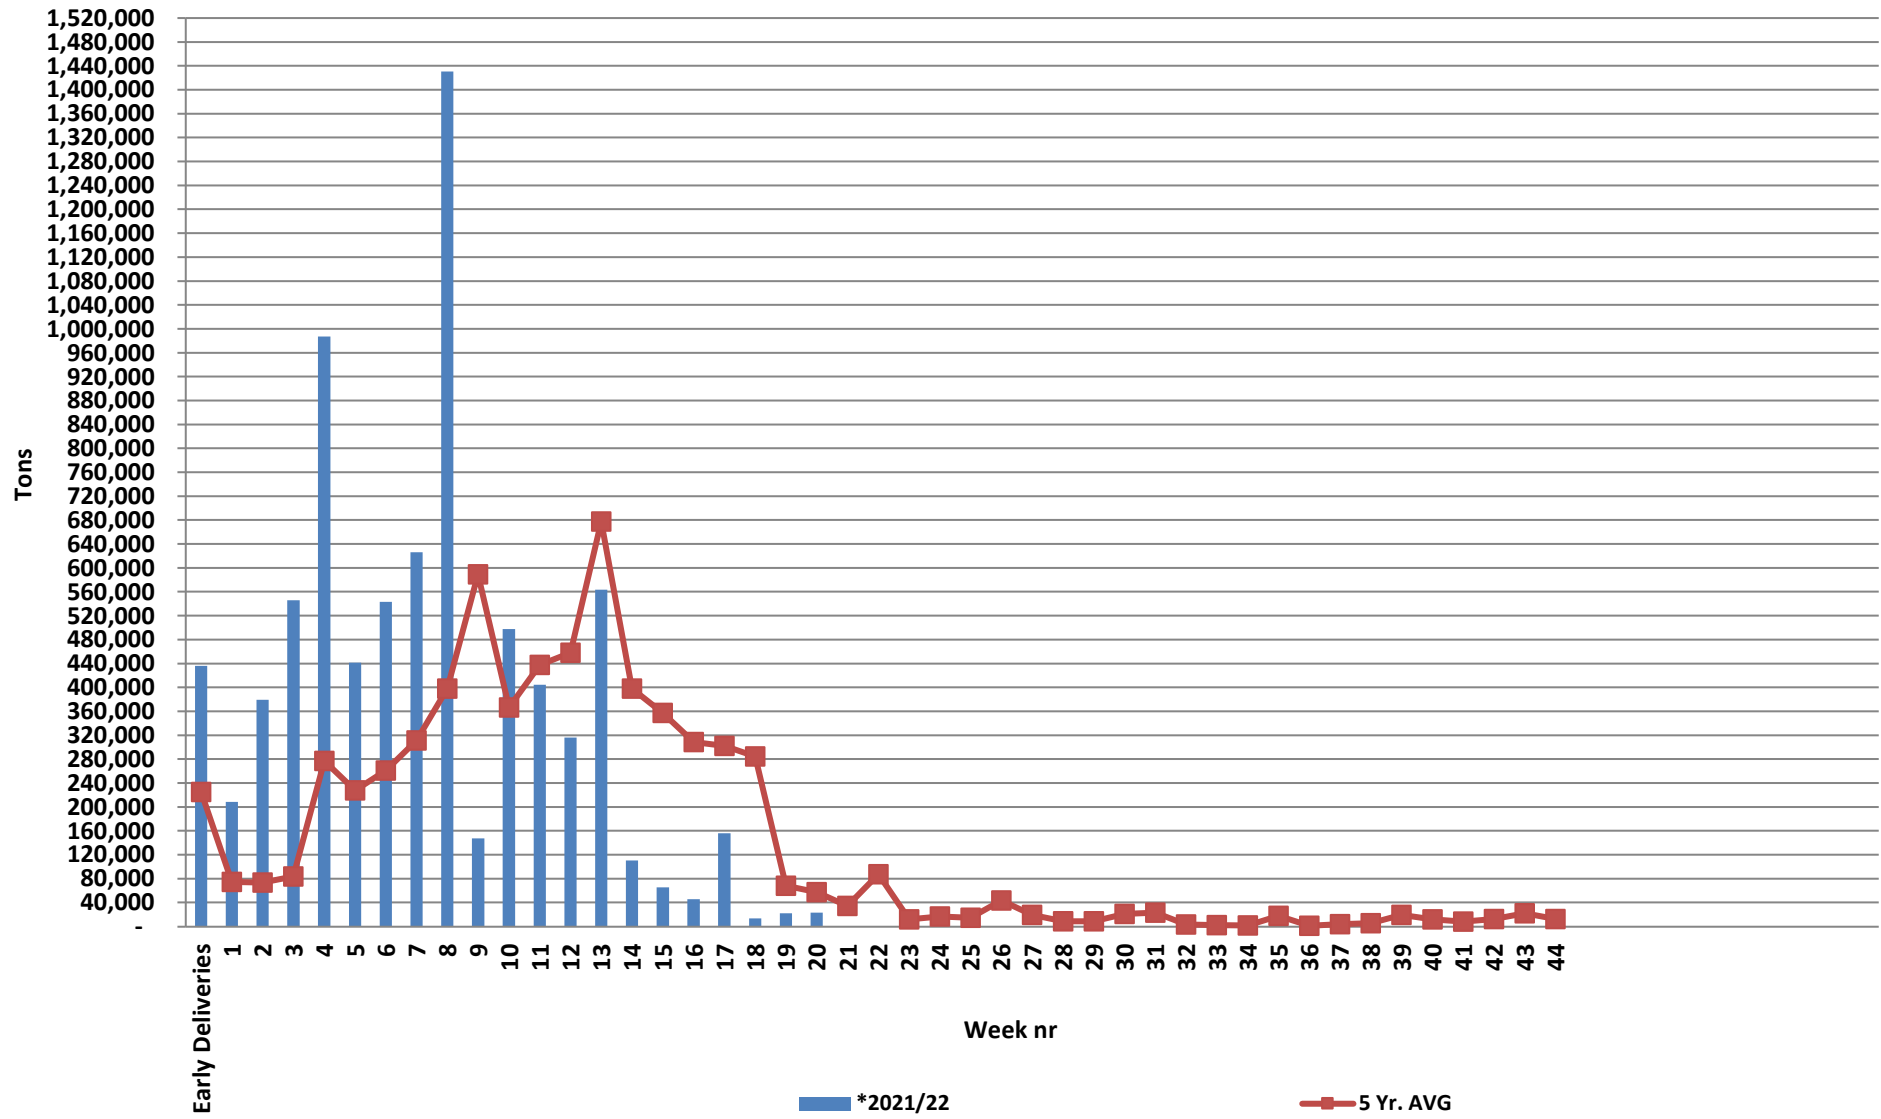

White Maize: Weekly producer deliveries

Yellow Maize: Weekly producer deliveries

Weeklikse mielielewerings (Bemarkingsjaar: Mei tot April 2020/21)

Weeklikse totale mielielewerings (Bemarkingsjaar: Mei tot April)

Weeklikse kumulatiewe mielielewerings (Bemarkingsjaar: Mei tot April)

Total YTD WM deliveries for the 2021/22 season vs previous season's

Total YTD YM deliveries for the 2021/22 season vs previous season's

Total YTD Maize deliveries for the 2021/22 season vs previous season's