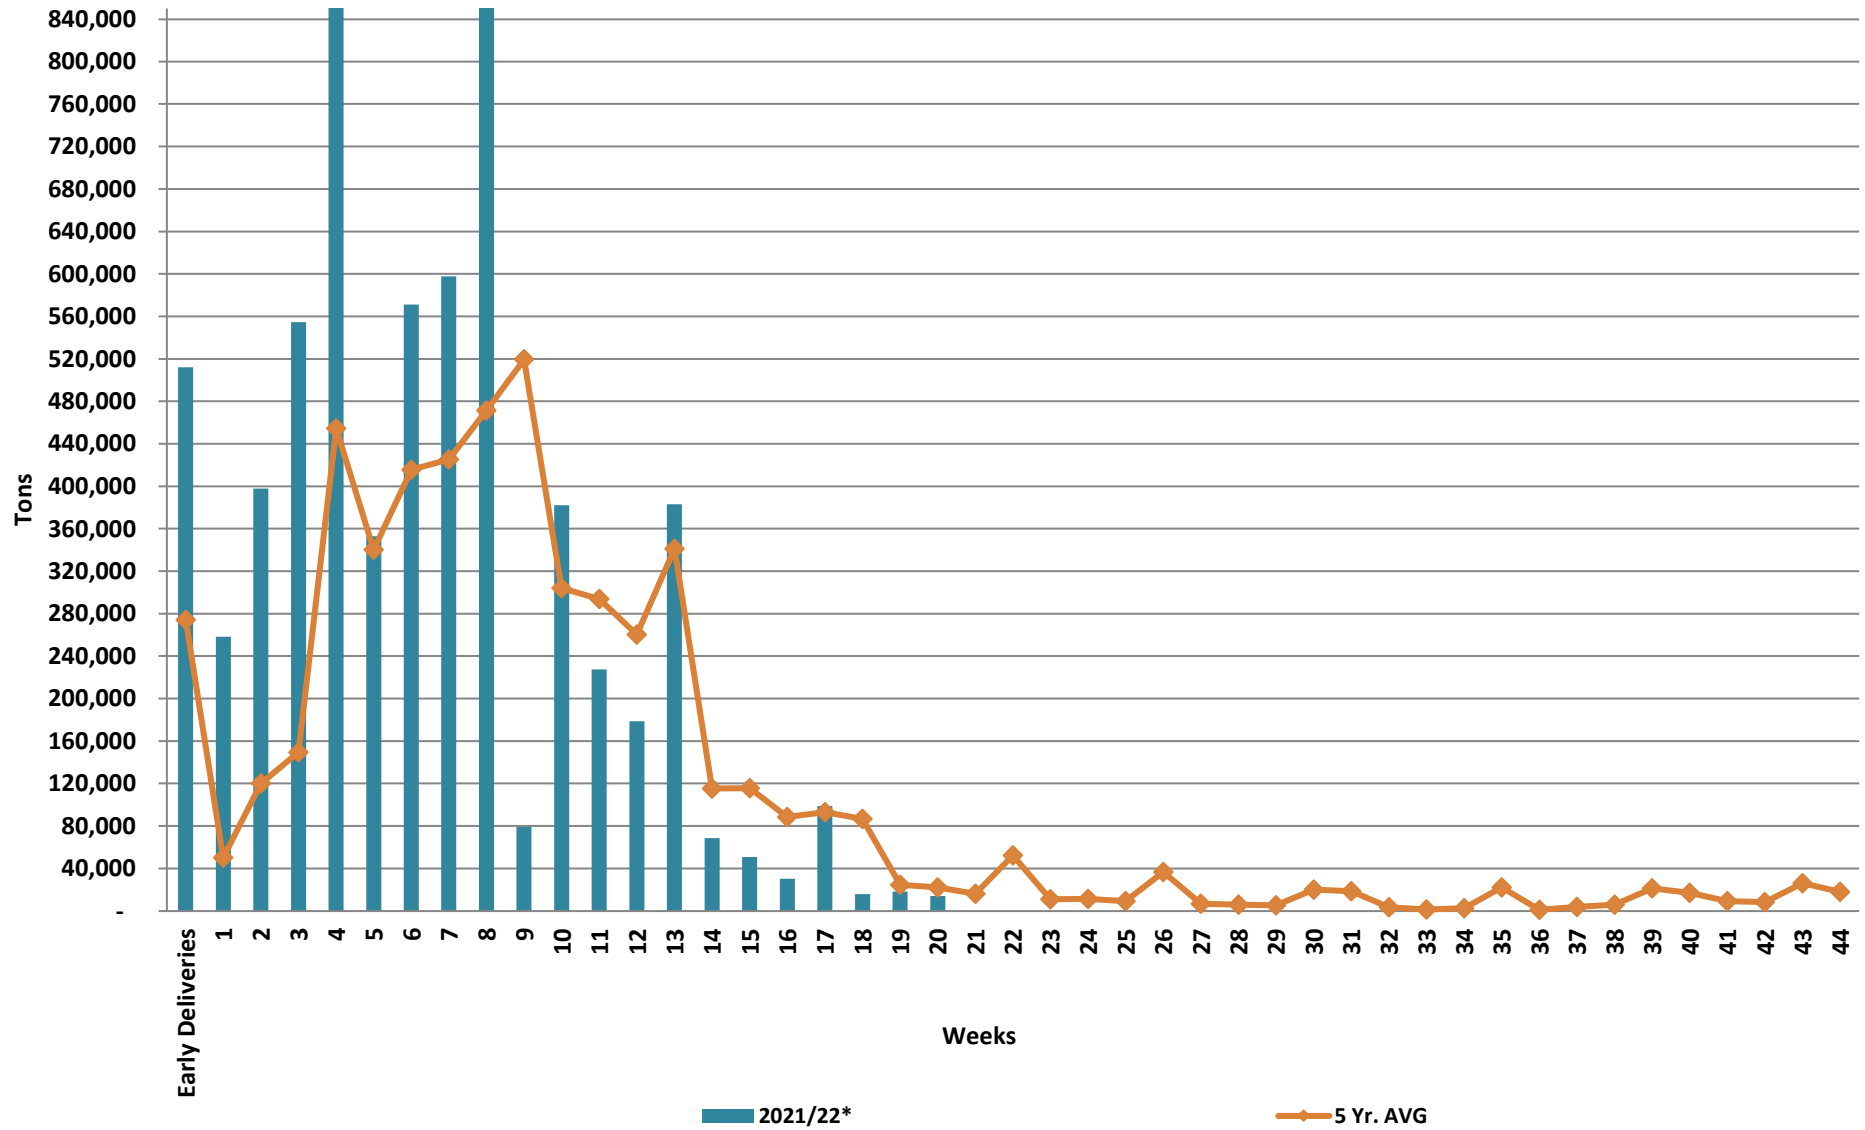

White Maize: Weekly producer deliveries

Yellow Maize: Weekly producer deliveries

Weeklikse mielielewerings (Bemarkingsjaar: Mei tot April 2020/21)

Weeklikse totale mielielewerings (Bemarkingsjaar: Mei tot April)

Weeklikse kumulatiewe mielielewerings (Bemarkingsjaar: Mei tot April)

Total YTD WM deliveries for the 2021/22 season vs previous season's

Total YTD YM deliveries for the 2021/22 season vs previous season's

Total YTD Maize deliveries for the 2021/22 season vs previous season's