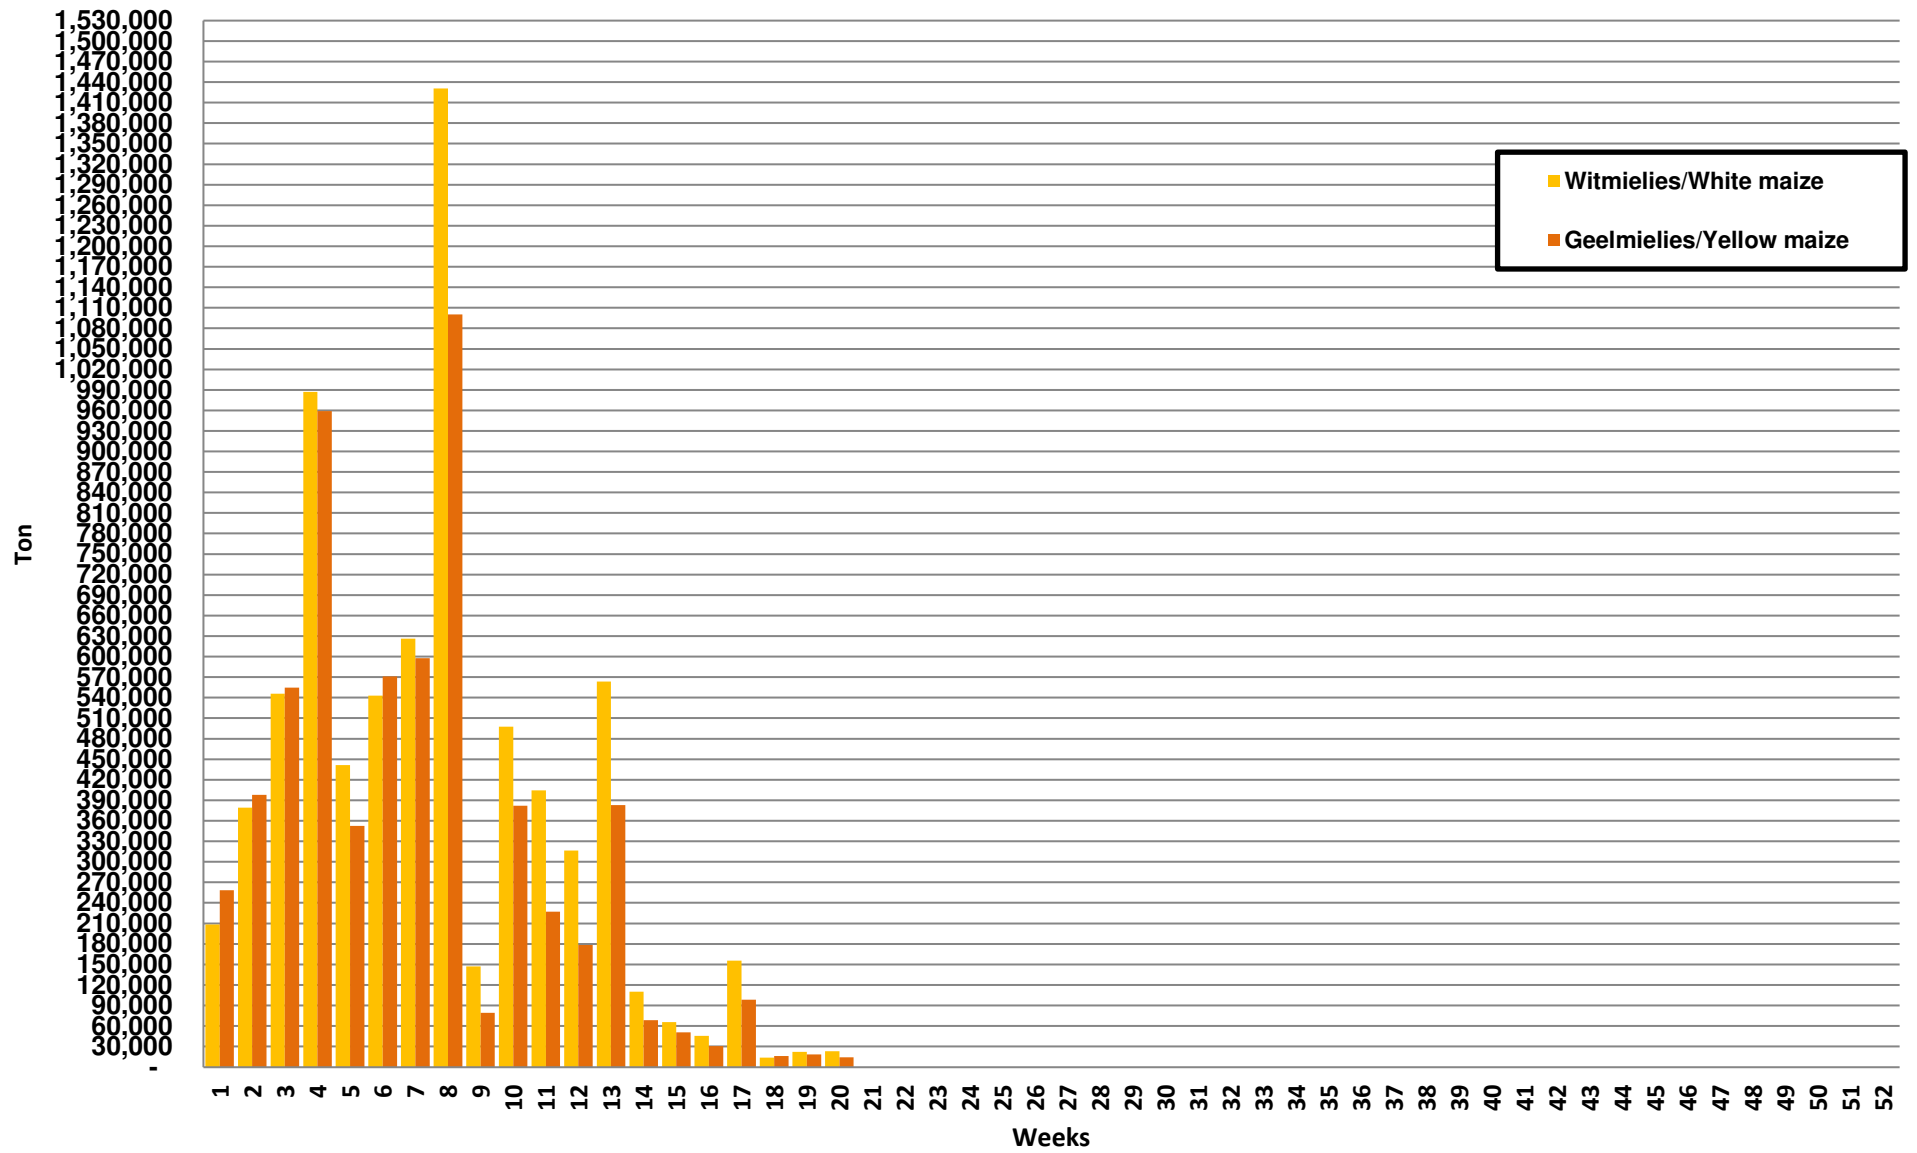

White Maize: Weekly producer deliveries

Yellow Maize: Weekly producer deliveries

Weeklikse mielielewerings (Bemarkingsjaar: Mei tot April 2020/21)

Weeklikse totale mielielewerings (Bemarkingsjaar: Mei tot April)

Weeklikse kumulatiewe mielielewerings (Bemarkingsjaar: Mei tot April)

Total YTD WM deliveries for the 2021/22 season vs previous season's

Total YTD YM deliveries for the 2021/22 season vs previous season's