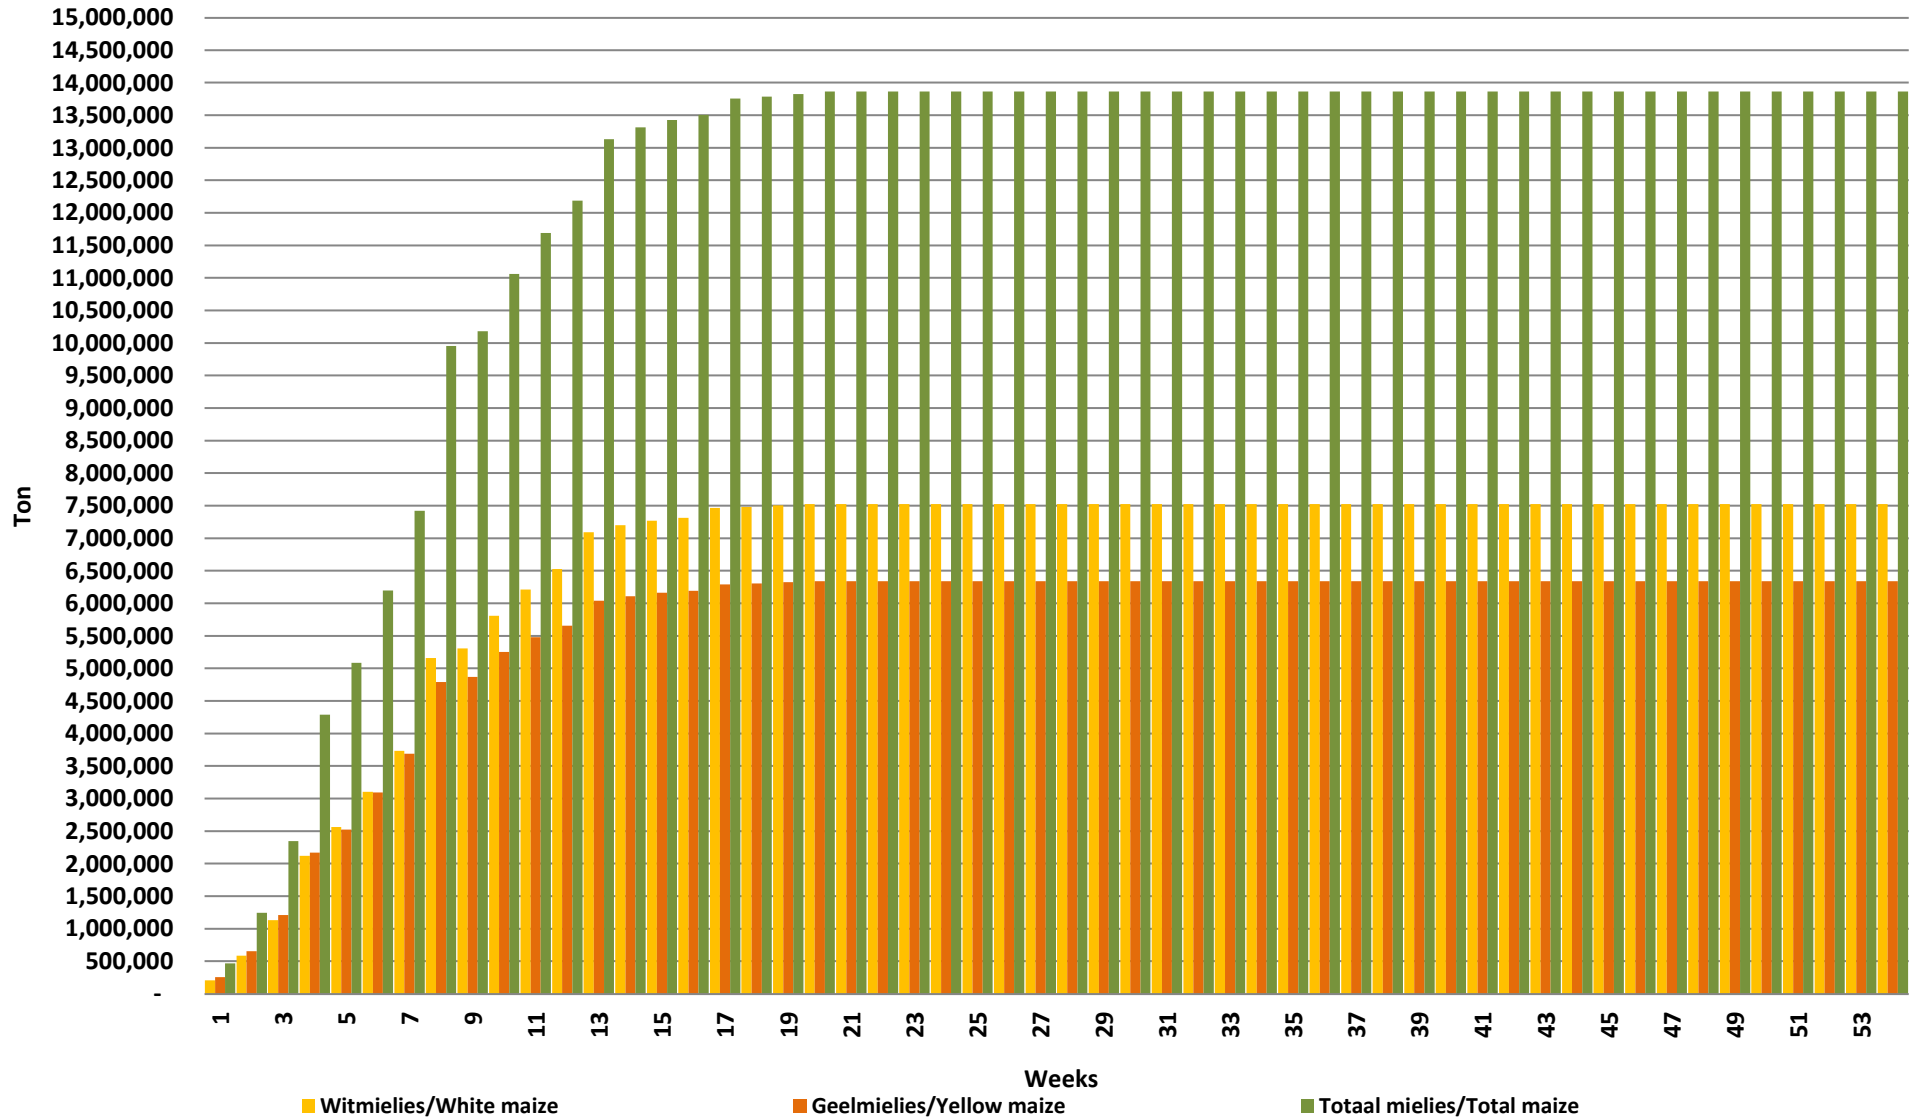

White Maize: Weekly producer deliveries

Yellow Maize: Weekly producer deliveries

Weeklikse mielielewerings (Bemarkingsjaar: Mei tot April 2020/21)

Weeklikse totale mielielewerings (Bemarkingsjaar: Mei tot April)

Weeklikse kumulatiewe mielielewerings (Bemarkingsjaar: Mei tot April)

Total YTD WM deliveries for the 2021/22 season vs previous season's

Total YTD YM deliveries for the 2021/22 season vs previous season's

Total YTD Maize deliveries for the 2021/22 season vs previous season's