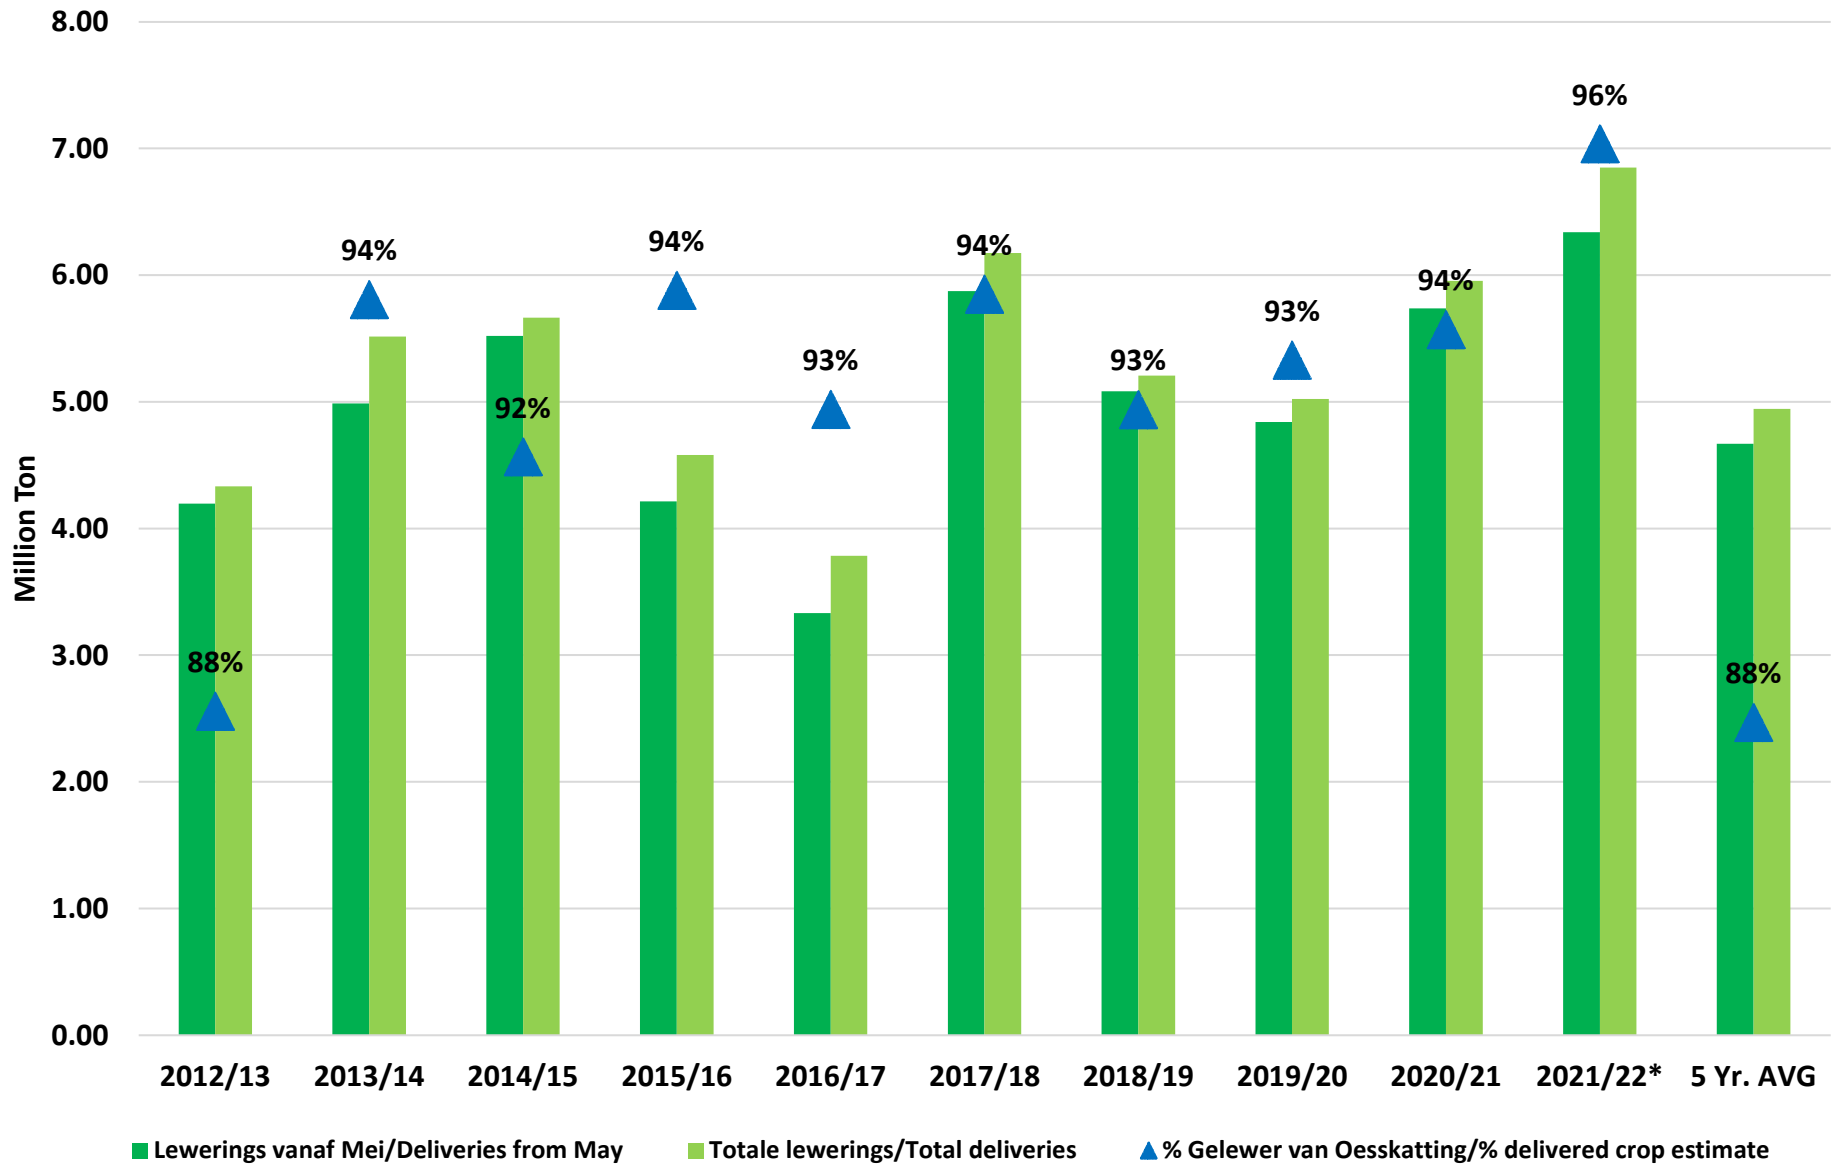

White Maize: Weekly producer deliveries

Yellow Maize: Weekly producer deliveries

Weeklikse mielielewerings (Bemarkingsjaar: Mei tot April 2020/21)

Weeklikse totale mielielewerings (Bemarkingsjaar: Mei tot April)

Weeklikse kumulatiewe mielielewerings (Bemarkingsjaar: Mei tot April)

Total YTD WM deliveries for the 2021/22 season vs previous season's

Total YTD YM deliveries for the 2021/22 season vs previous season's