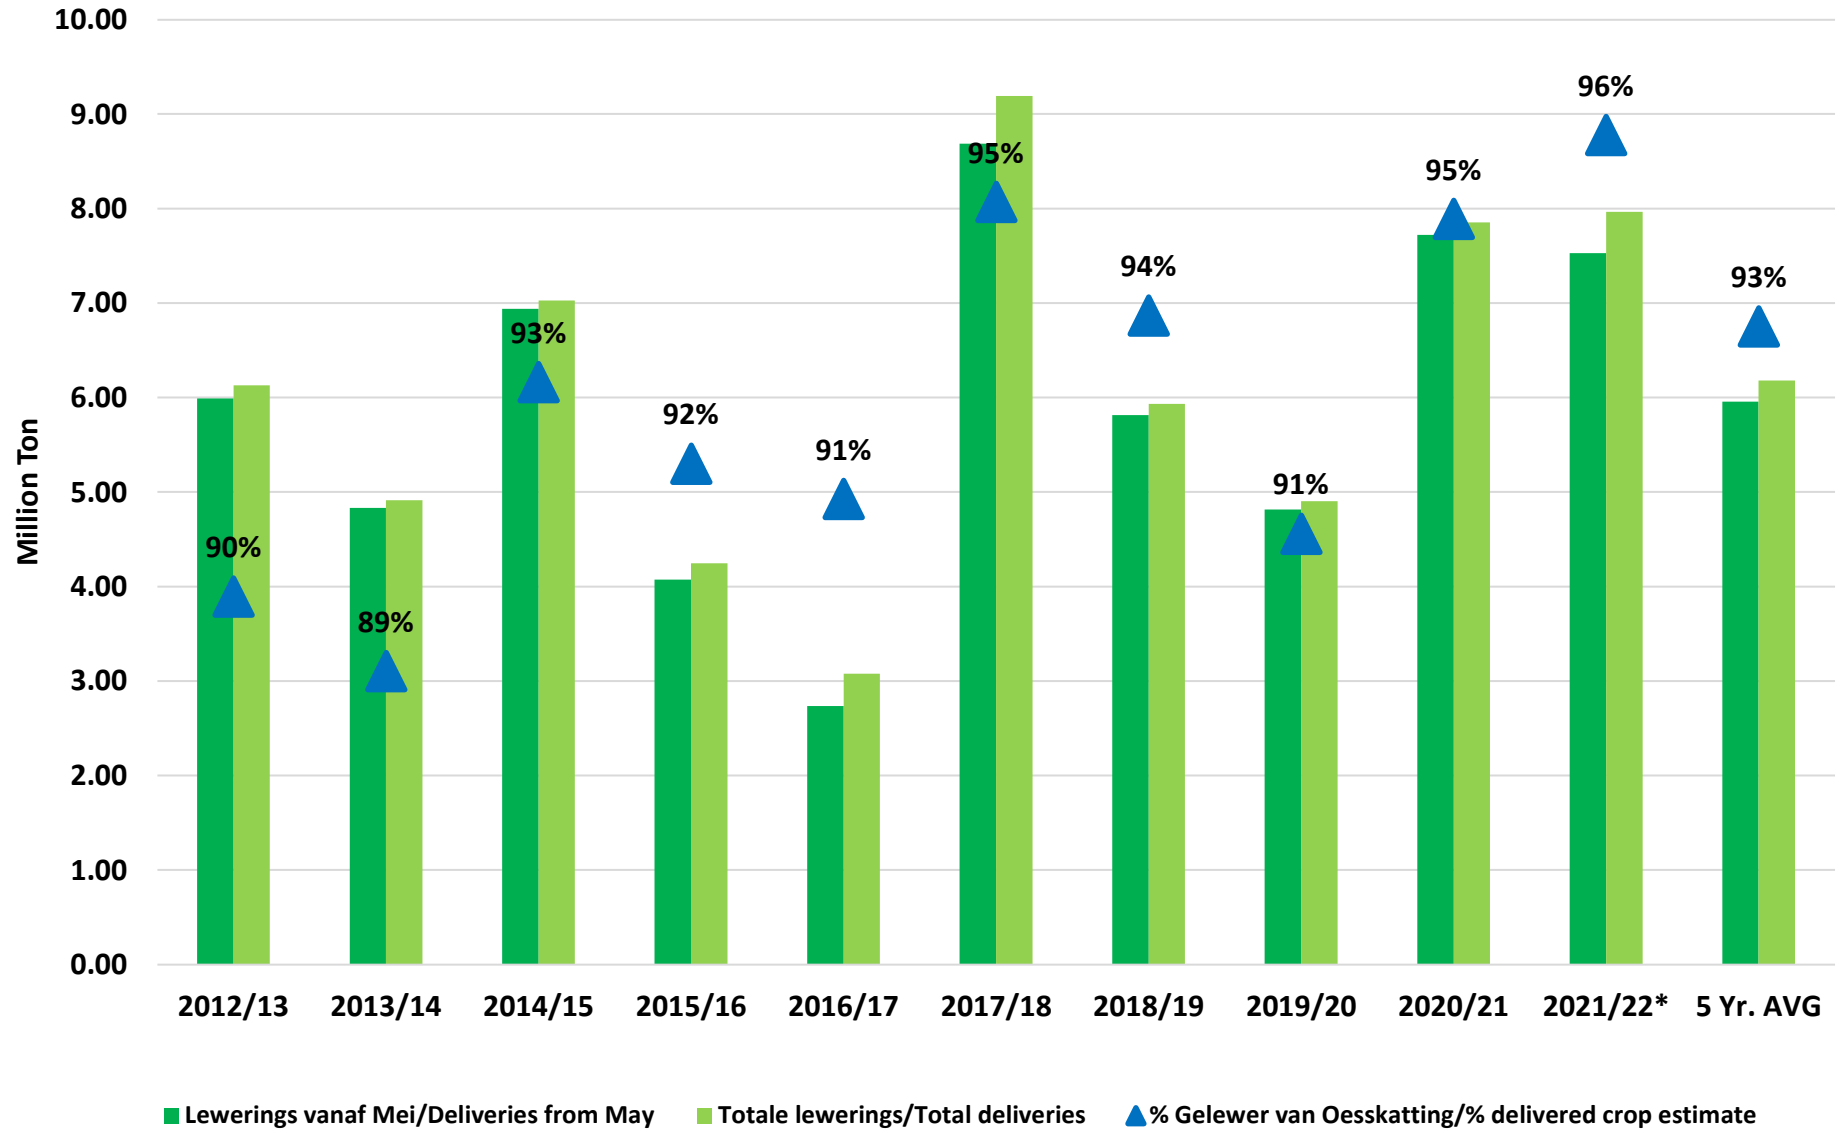

White Maize: Weekly producer deliveries

Yellow Maize: Weekly producer deliveries

Weeklikse mielielewerings (Bemarkingsjaar: Mei tot April 2020/21)

Weeklikse totale mielielewerings (Bemarkingsjaar: Mei tot April)

Weeklikse kumulatiewe mielielewerings (Bemarkingsjaar: Mei tot April)

Total YTD WM deliveries for the 2021/22 season vs previous season's

Total YTD YM deliveries for the 2021/22 season vs previous season's