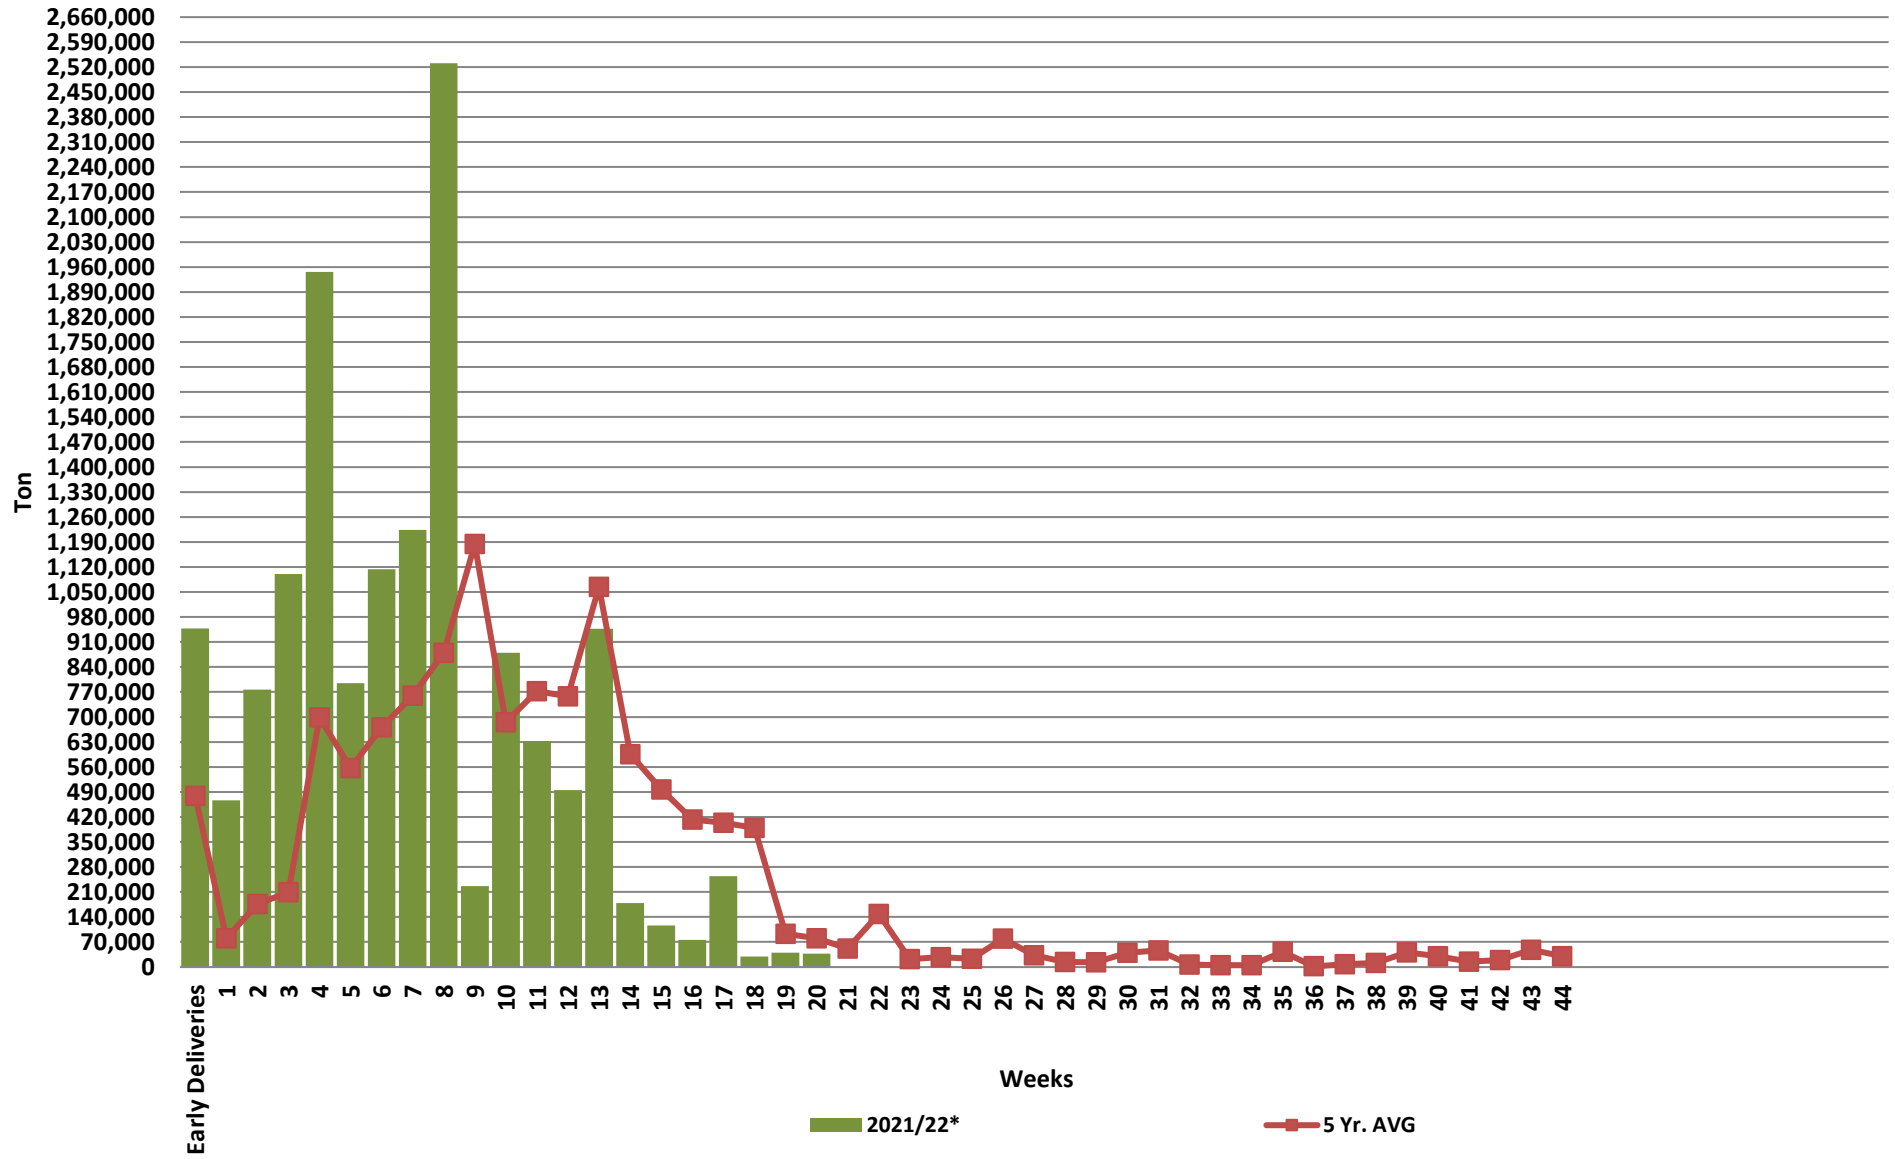

White Maize: Weekly producer deliveries

Yellow Maize: Weekly producer deliveries

Weeklikse mielielewerings (Bemarkingsjaar: Mei tot April 2020/21)

Weeklikse totale mielielewerings (Bemarkingsjaar: Mei tot April)

Weeklikse kumulatiewe mielielewerings (Bemarkingsjaar: Mei tot April)

Total YTD WM deliveries for the 2021/22 season vs previous season's

Total YTD YM deliveries for the 2021/22 season vs previous season's

Total YTD Maize deliveries for the 2021/22 season vs previous season's