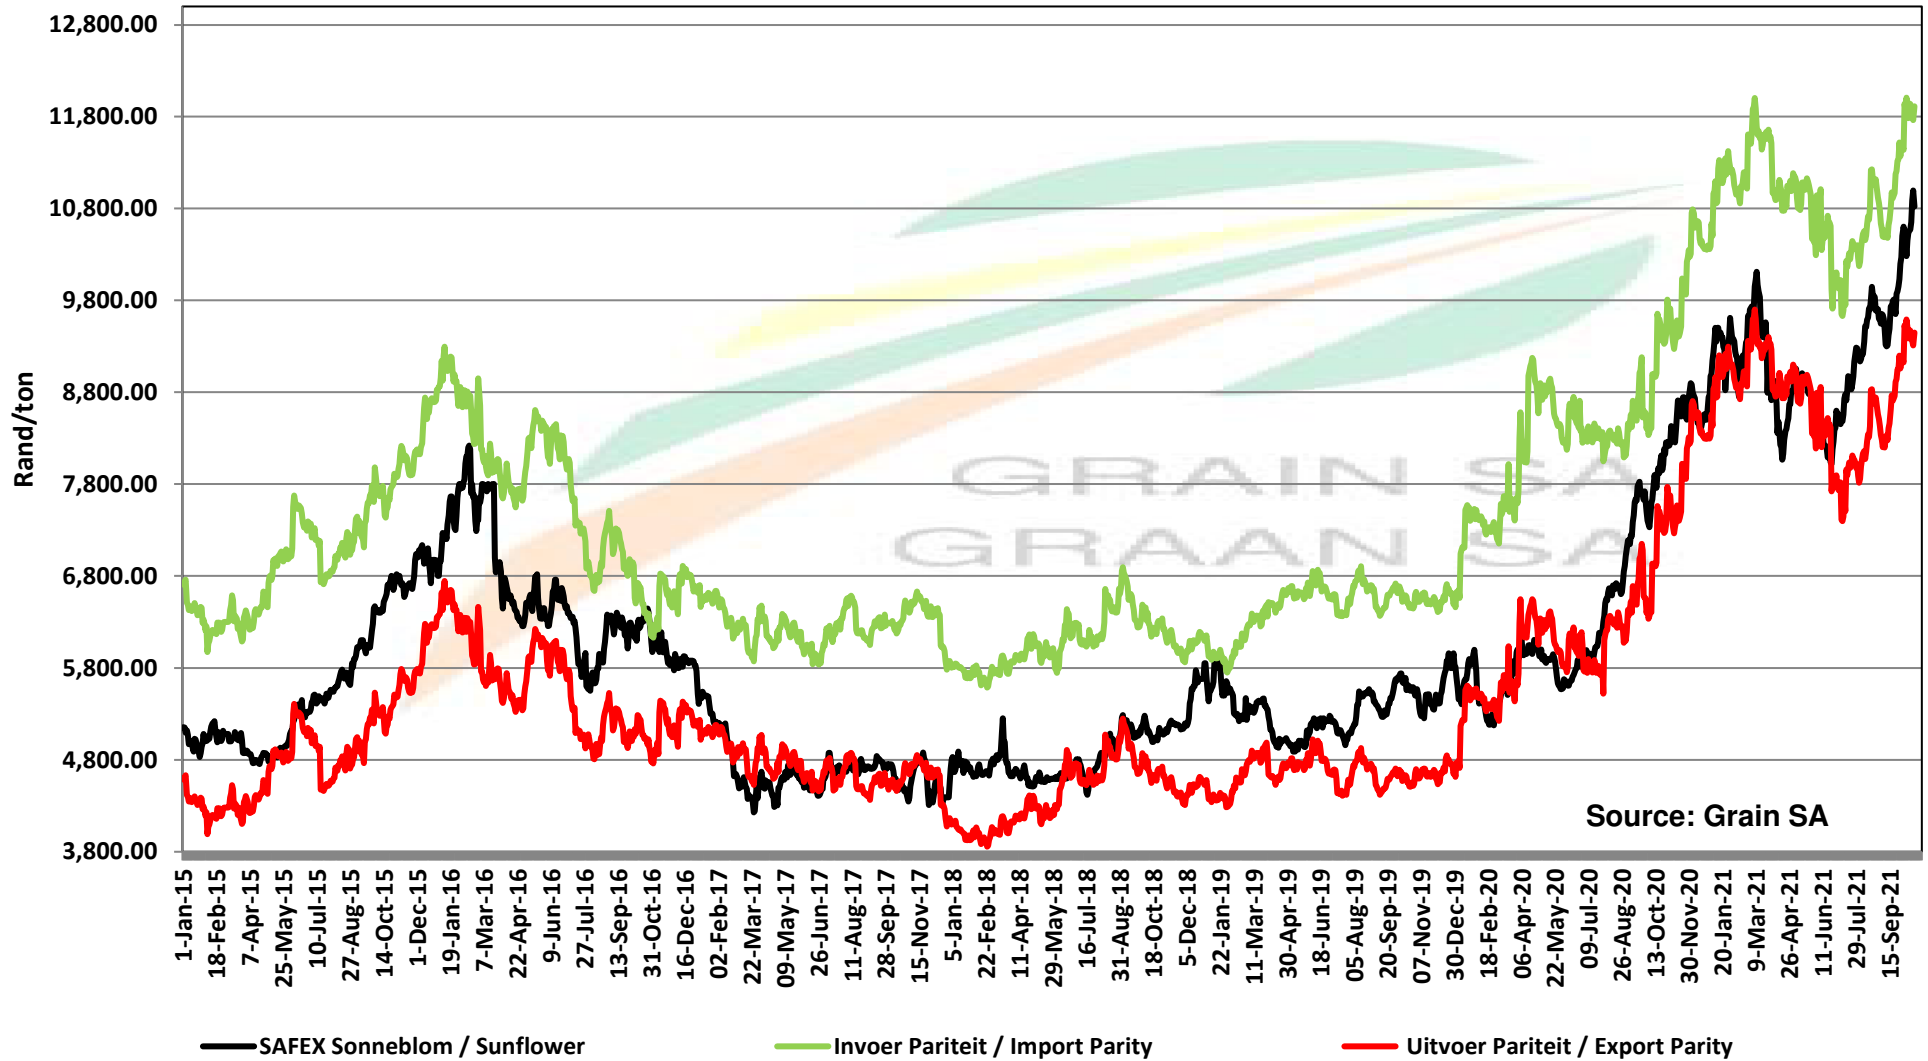

# PRICES OF EU SUNFLOWER SEED DELIVERED IN RANDFONTEIN PRYSE VAN EU SONNEBLOMSAAD GELEWER IN RANDFONTEIN