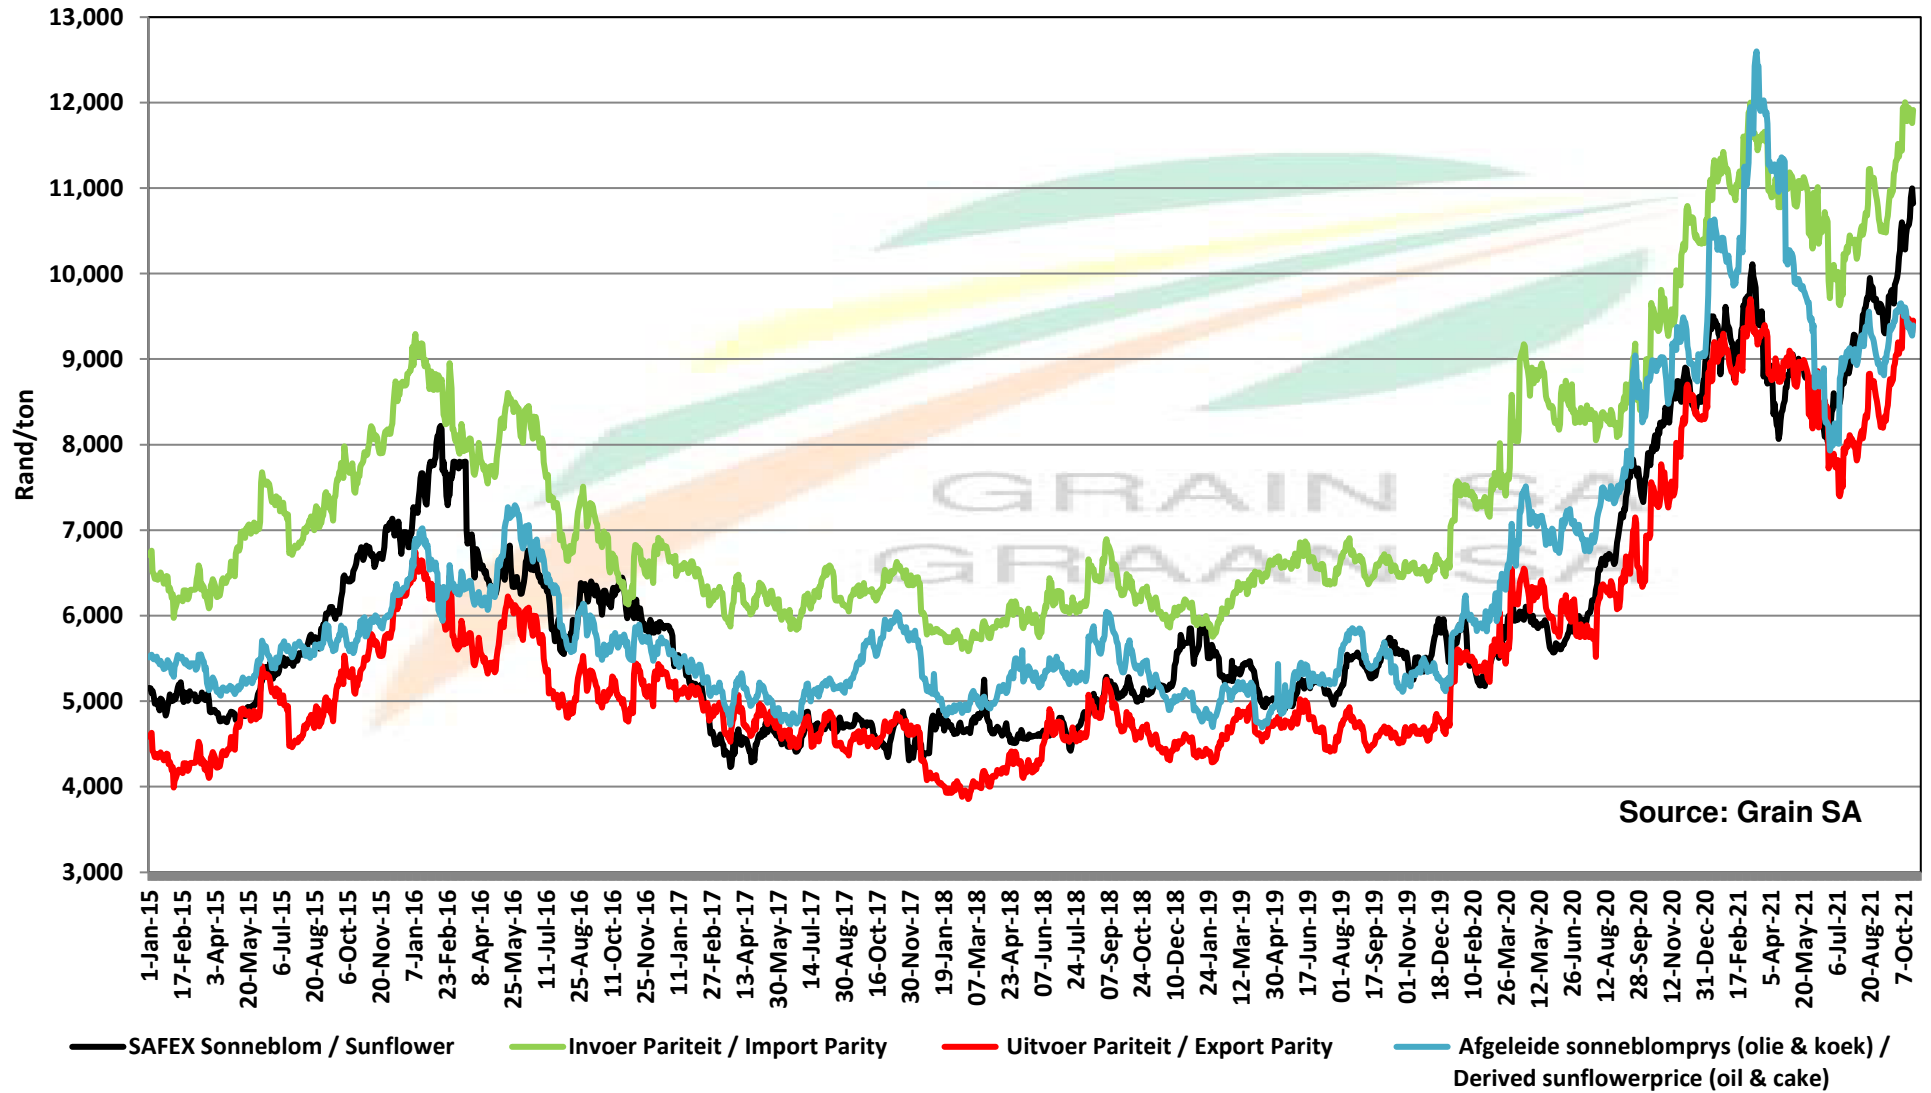

# PRICES OF EU SUNFLOWER SEED DELIVERED IN RANDFONTEIN PRYSE VAN EU SONNEBLOMSAAD GELEWER IN RANDFONTEIN