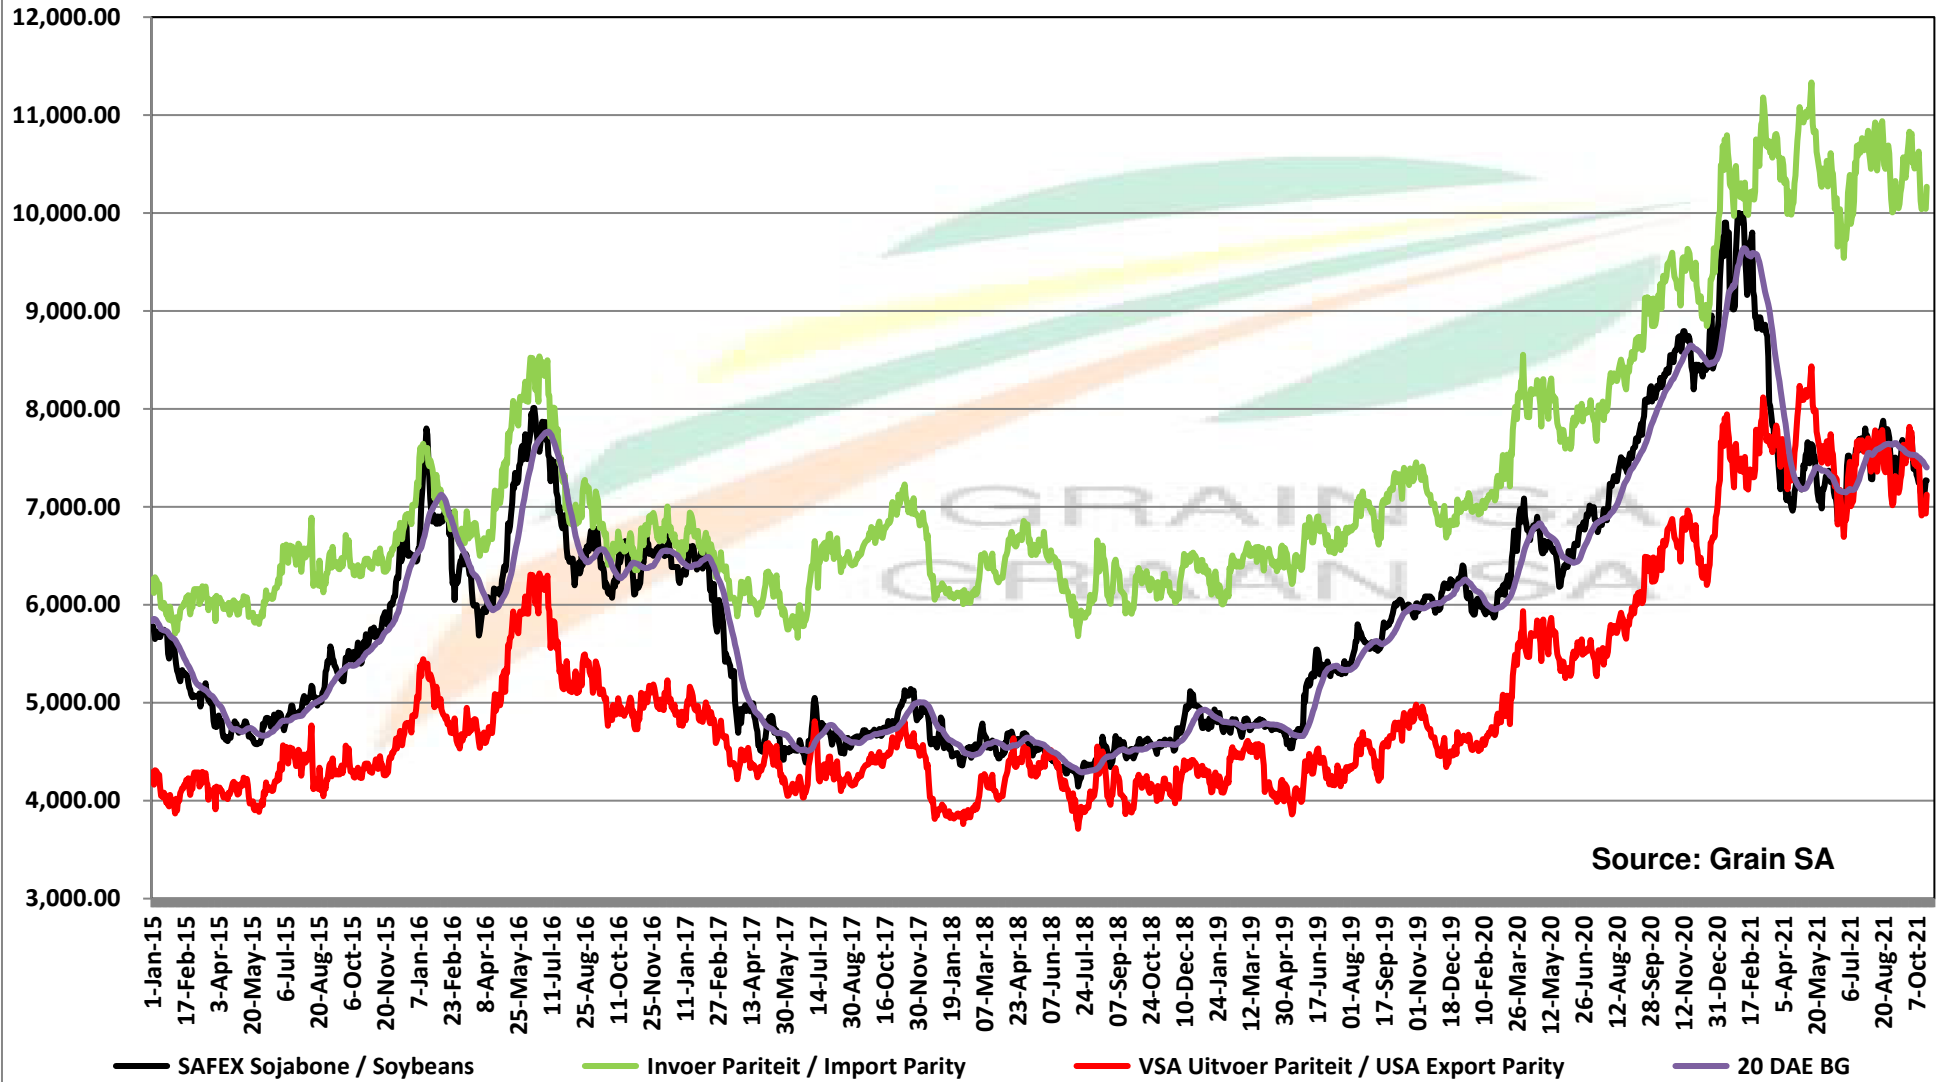

PRICES OF SOYBEAN SEED DELIVERED IN RANDFONTEIN PRYSE VAN SOJABOONSAAD GELEWER IN RANDFONTEIN

Source: Grain SA