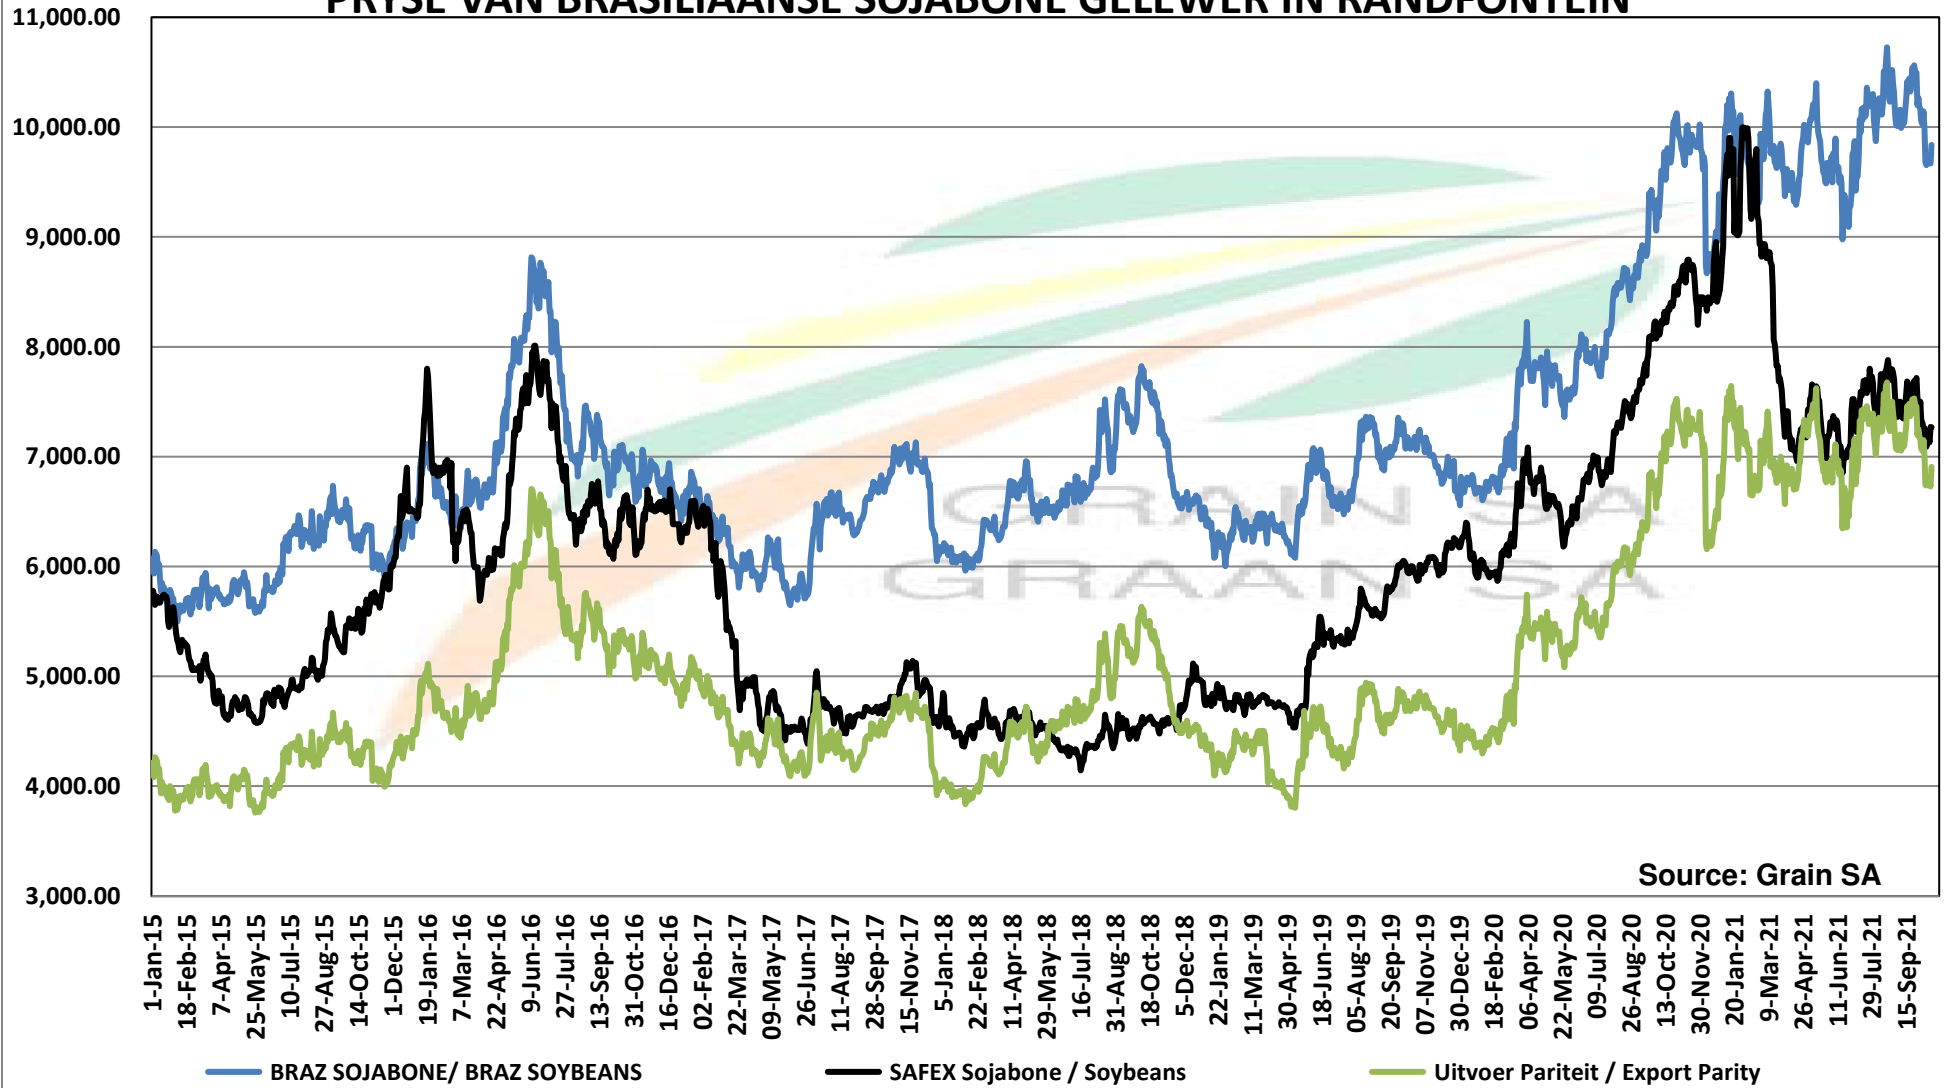

PRICES OF BRAZILIAN SOYBEAN DELIVERED IN RANDFONTEIN PRYSE VAN BRASILIAANSE SOJABONE GELEWER IN RANDFONTEIN

Source: Grain SA