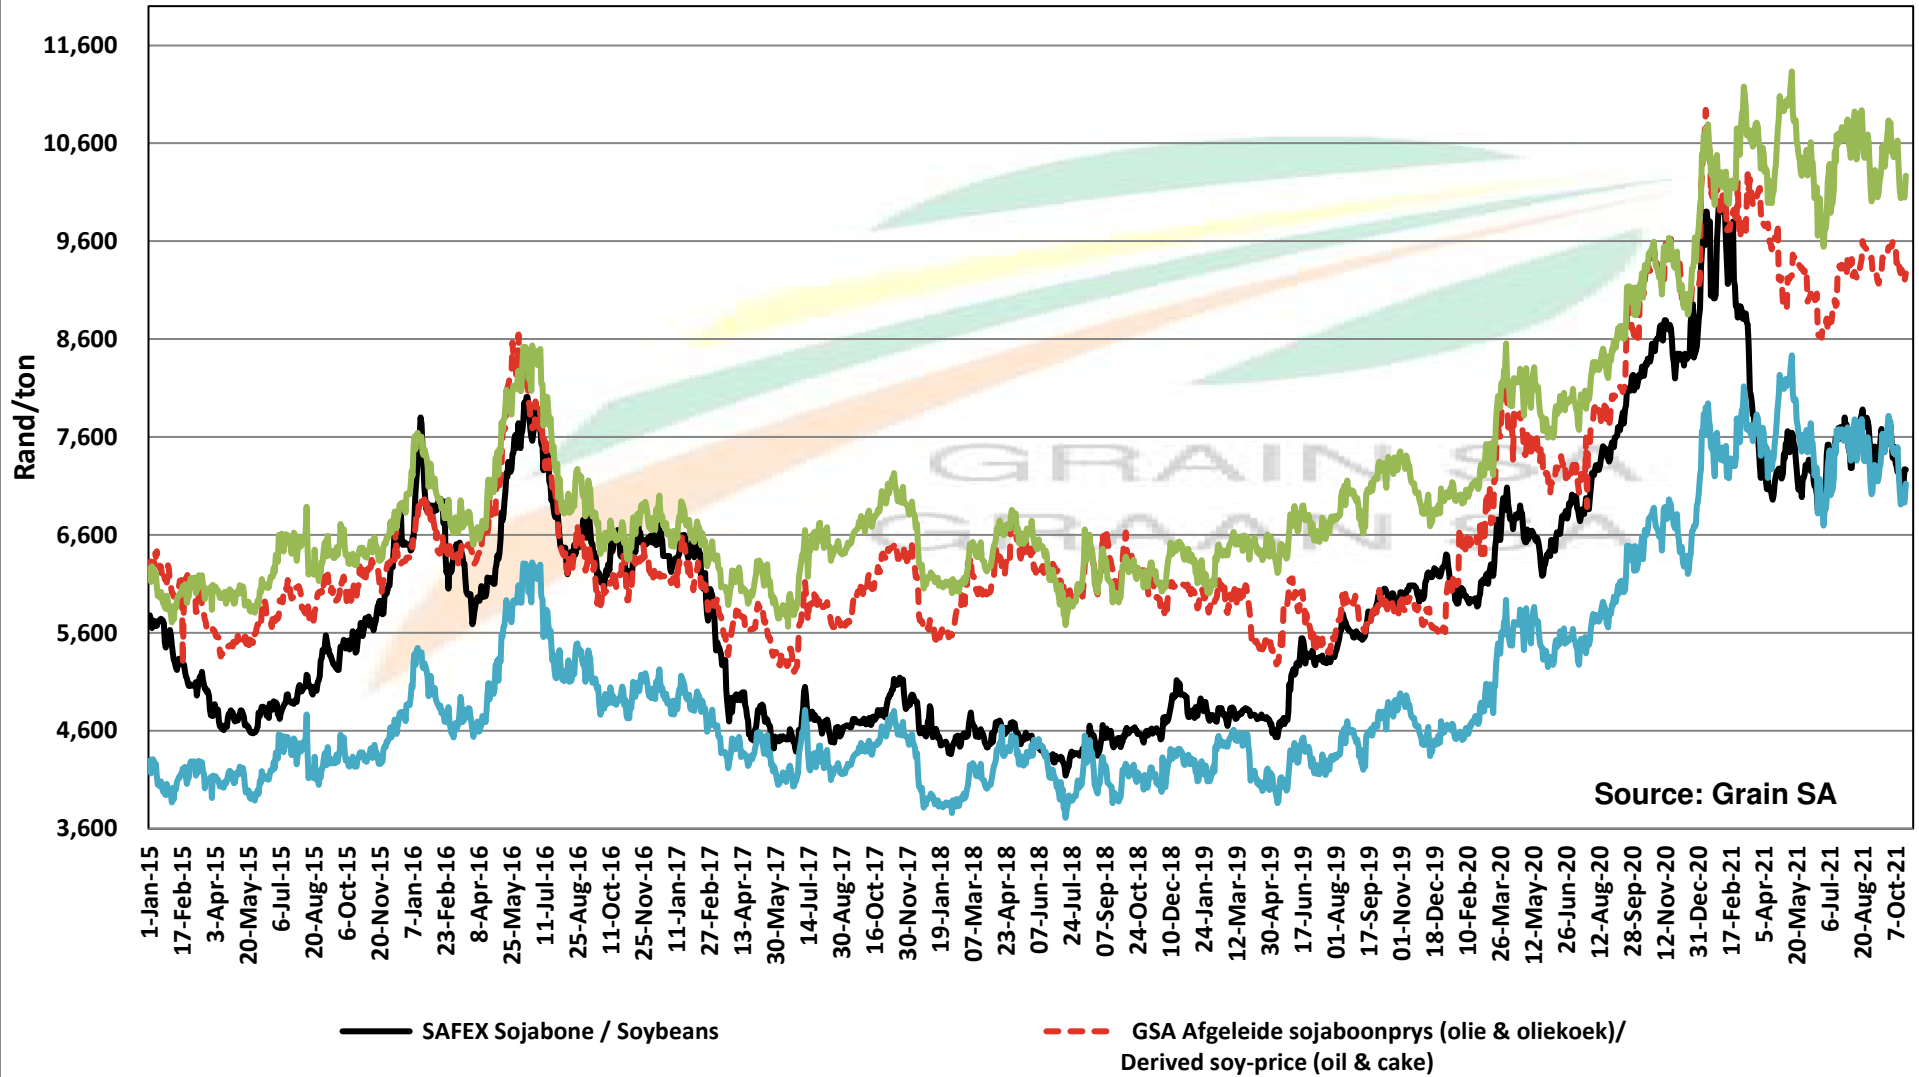

PRICES OF DERIVED SOYBEAN DELIVERED IN RANDFONTEIN PRYSE VAN AFGELEIDE SOJABONE GELEWER IN RANDFONTEIN