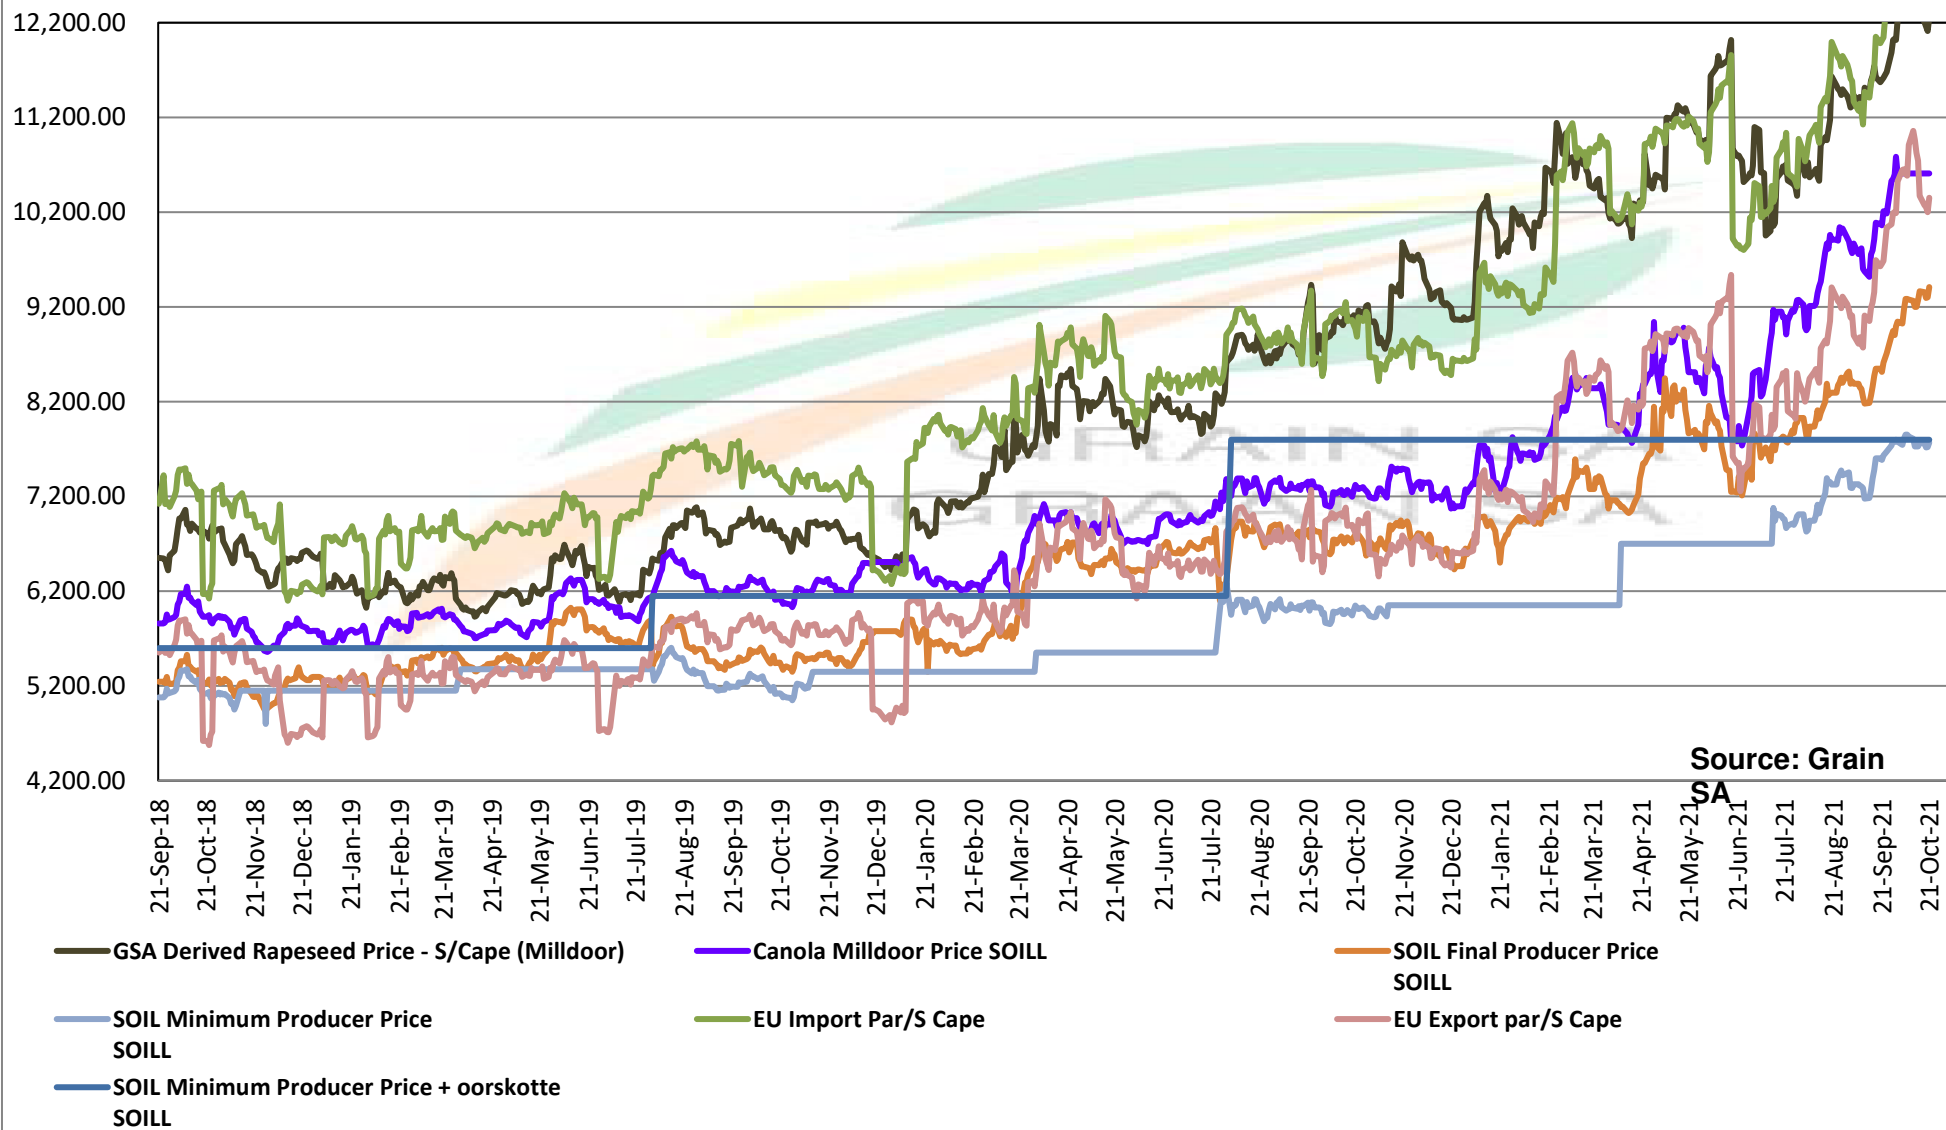

Prices of Canola in the South Cape (Swellendam)
Canolapryse in die Suid-Kaap (Swellendam)

Source: Grain

SA