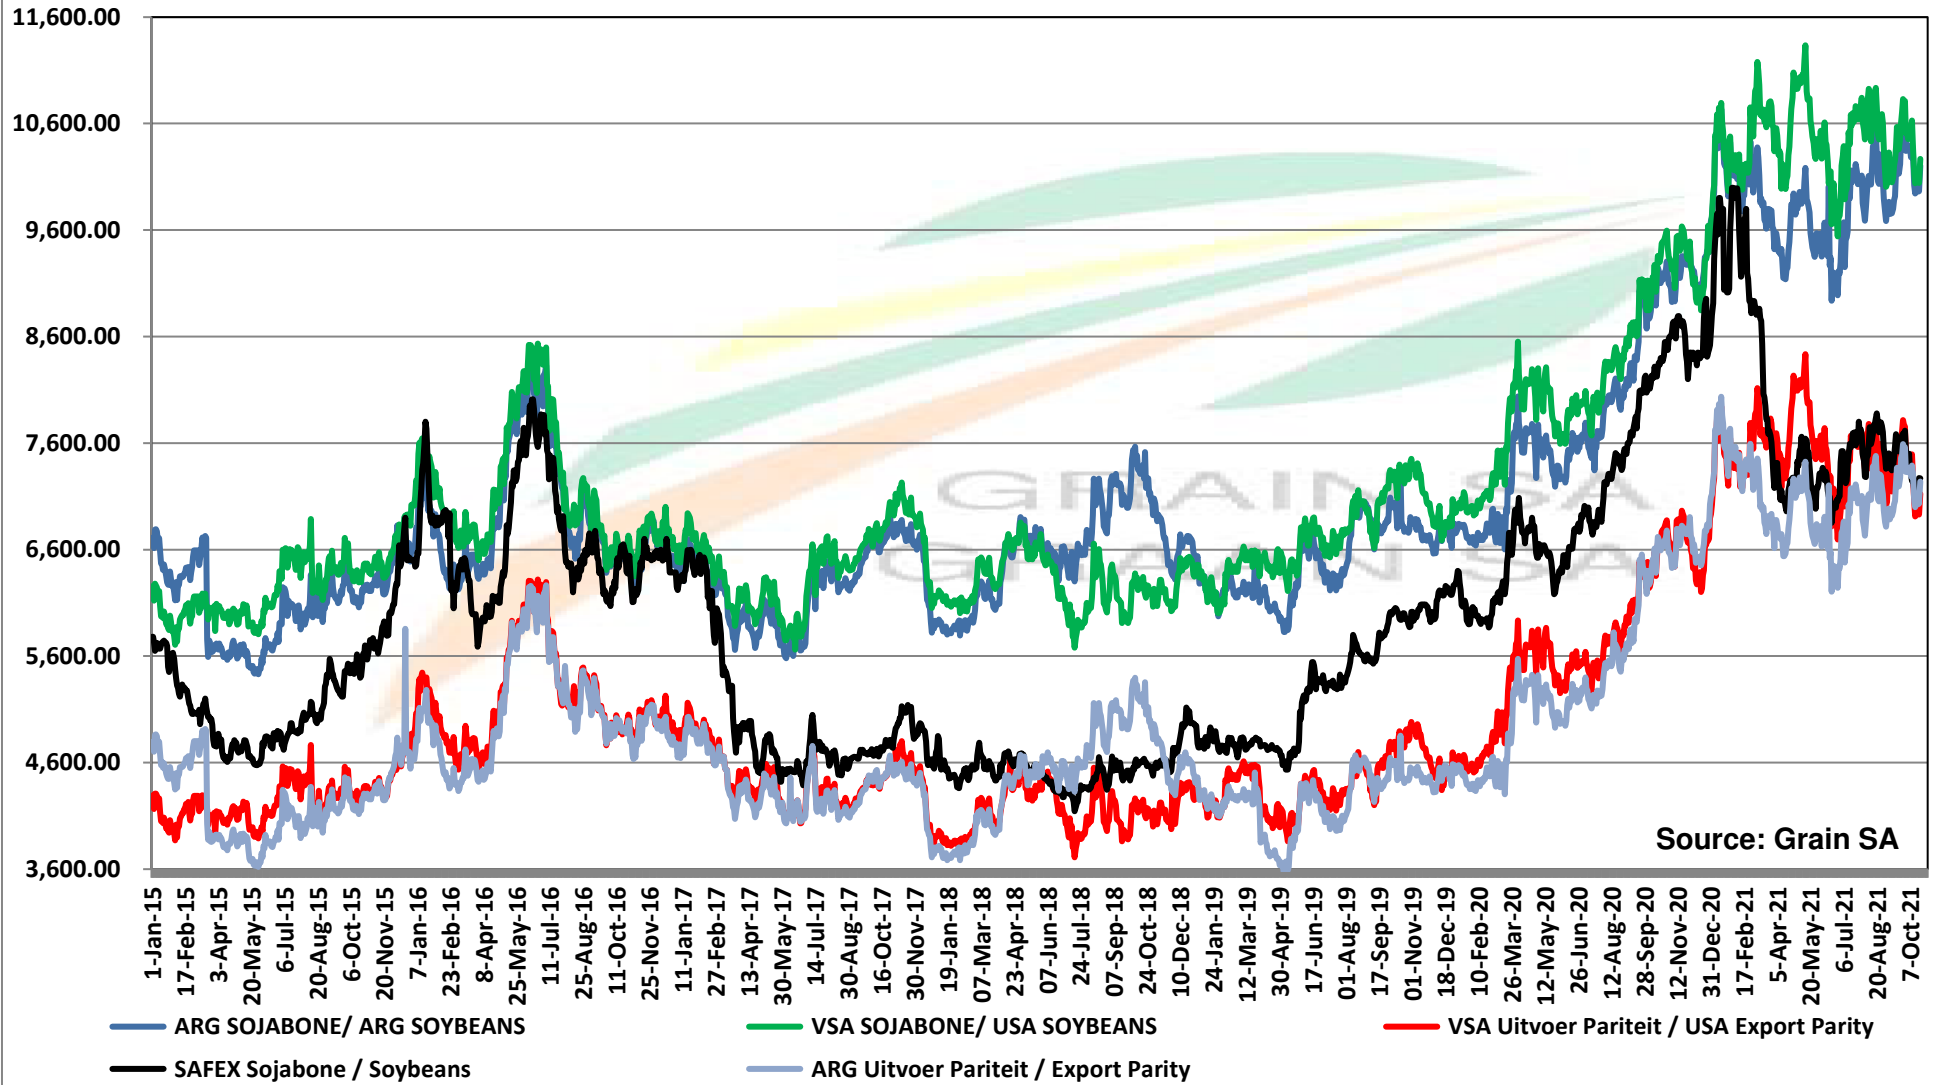

PRICES OF ARGENTINIAN SOYBEAN SEED DELIVERED IN RANDFONTEIN PRYSE VAN ARGENTYNSE SOJABOONSAAD GELEWER IN RANDFONTEIN

Source: Grain SA