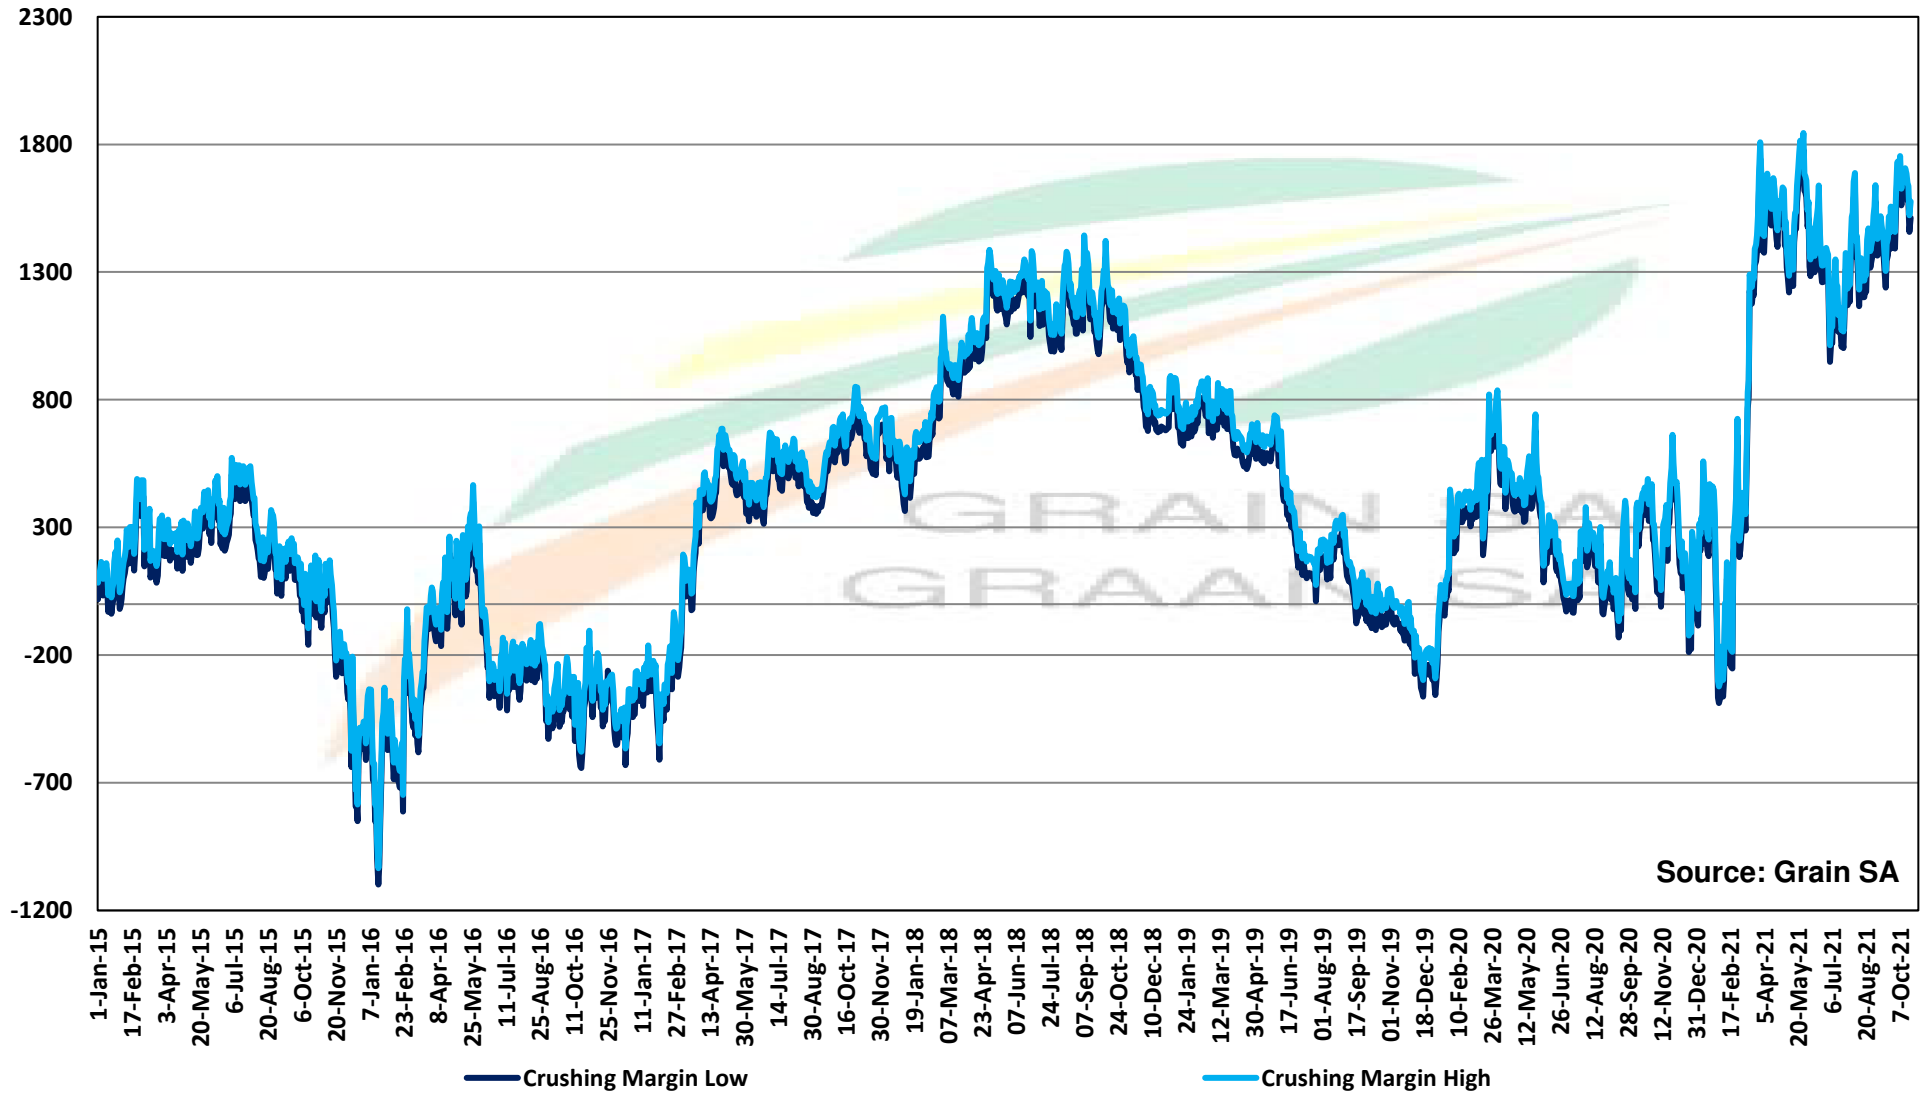

PRICES OF SOYBEAN CRUSHING MARGIN PRYSE VAN SOJABOON PERSMARGE

Source: Grain SA