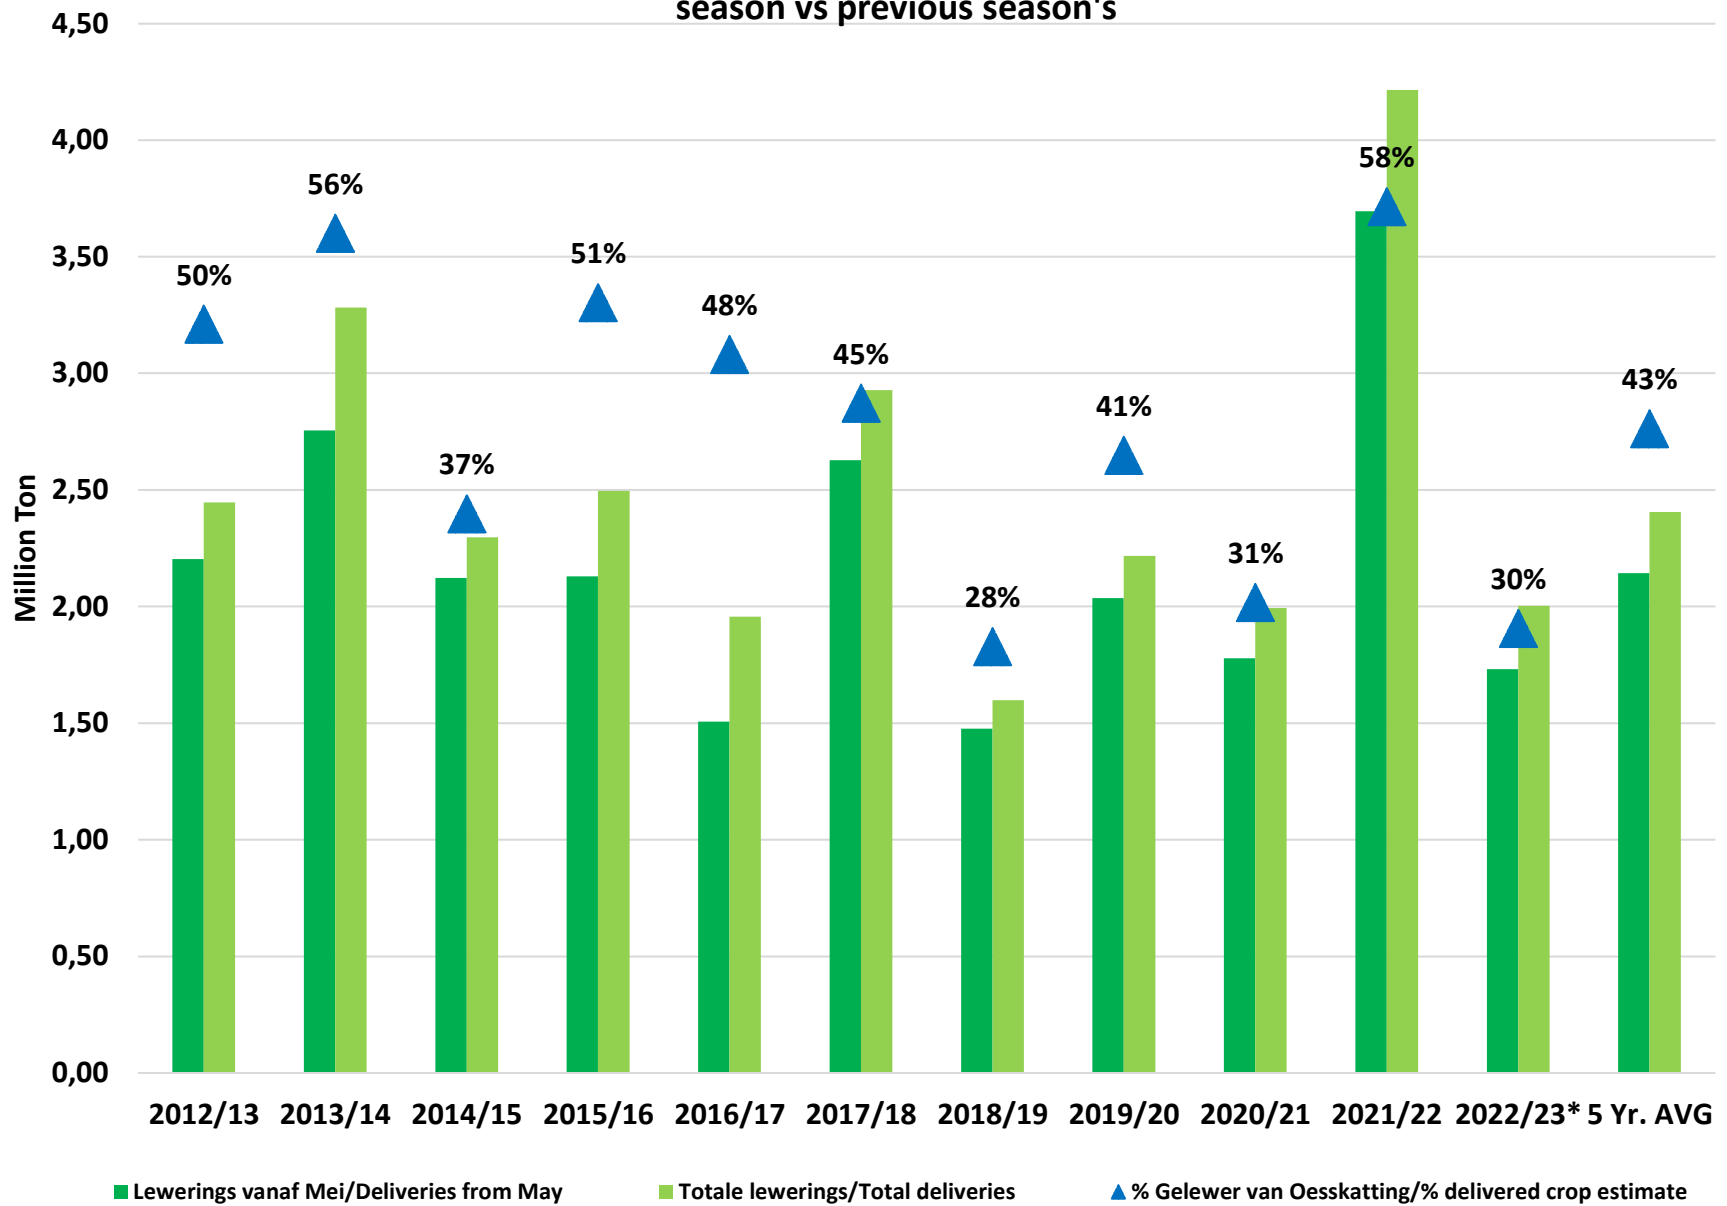

White Maize: Weekly producer deliveries

Yellow Maize: Weekly producer deliveries

Weeklikse mielielewerings (Bemarkingsjaar: Mei tot April 2020/21)

Weeklikse totale mielielewerings (Bemarkingsjaar: Mei tot April)

Weeklikse kumulatiewe mielielewerings (Bemarkingsjaar: Mei tot April)

Total YTD WM deliveries for the 2022/23 season vs previous season's

Total YTD YM deliveries for the 2022/23 season vs previous season's