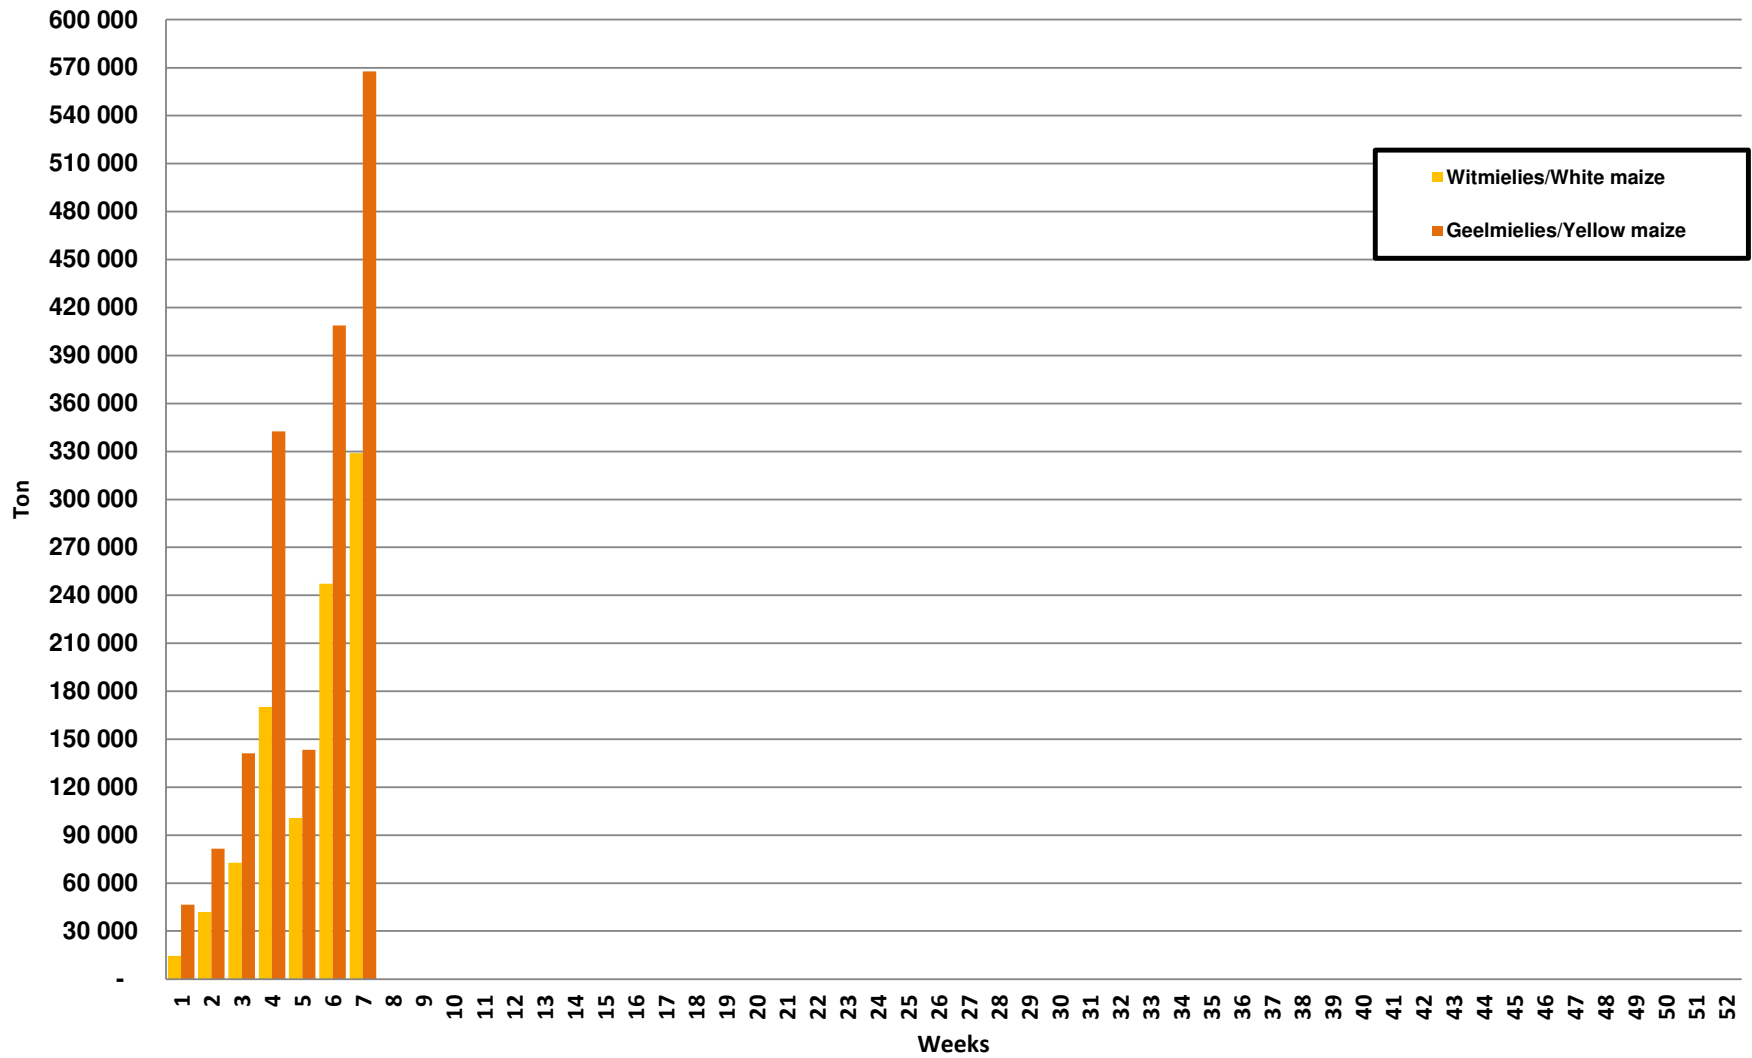

White Maize: Weekly producer deliveries

Yellow Maize: Weekly producer deliveries

Weeklikse mielielewerings (Bemarkingsjaar: Mei tot April 2020/21)

Weeklikse totale mielielewerings (Bemarkingsjaar: Mei tot April)

Weeklikse kumulatiewe mielielewerings (Bemarkingsjaar: Mei tot April)

Total YTD WM deliveries for the 2022/23 season vs previous season's

Total YTD YM deliveries for the 2022/23 season vs previous season's