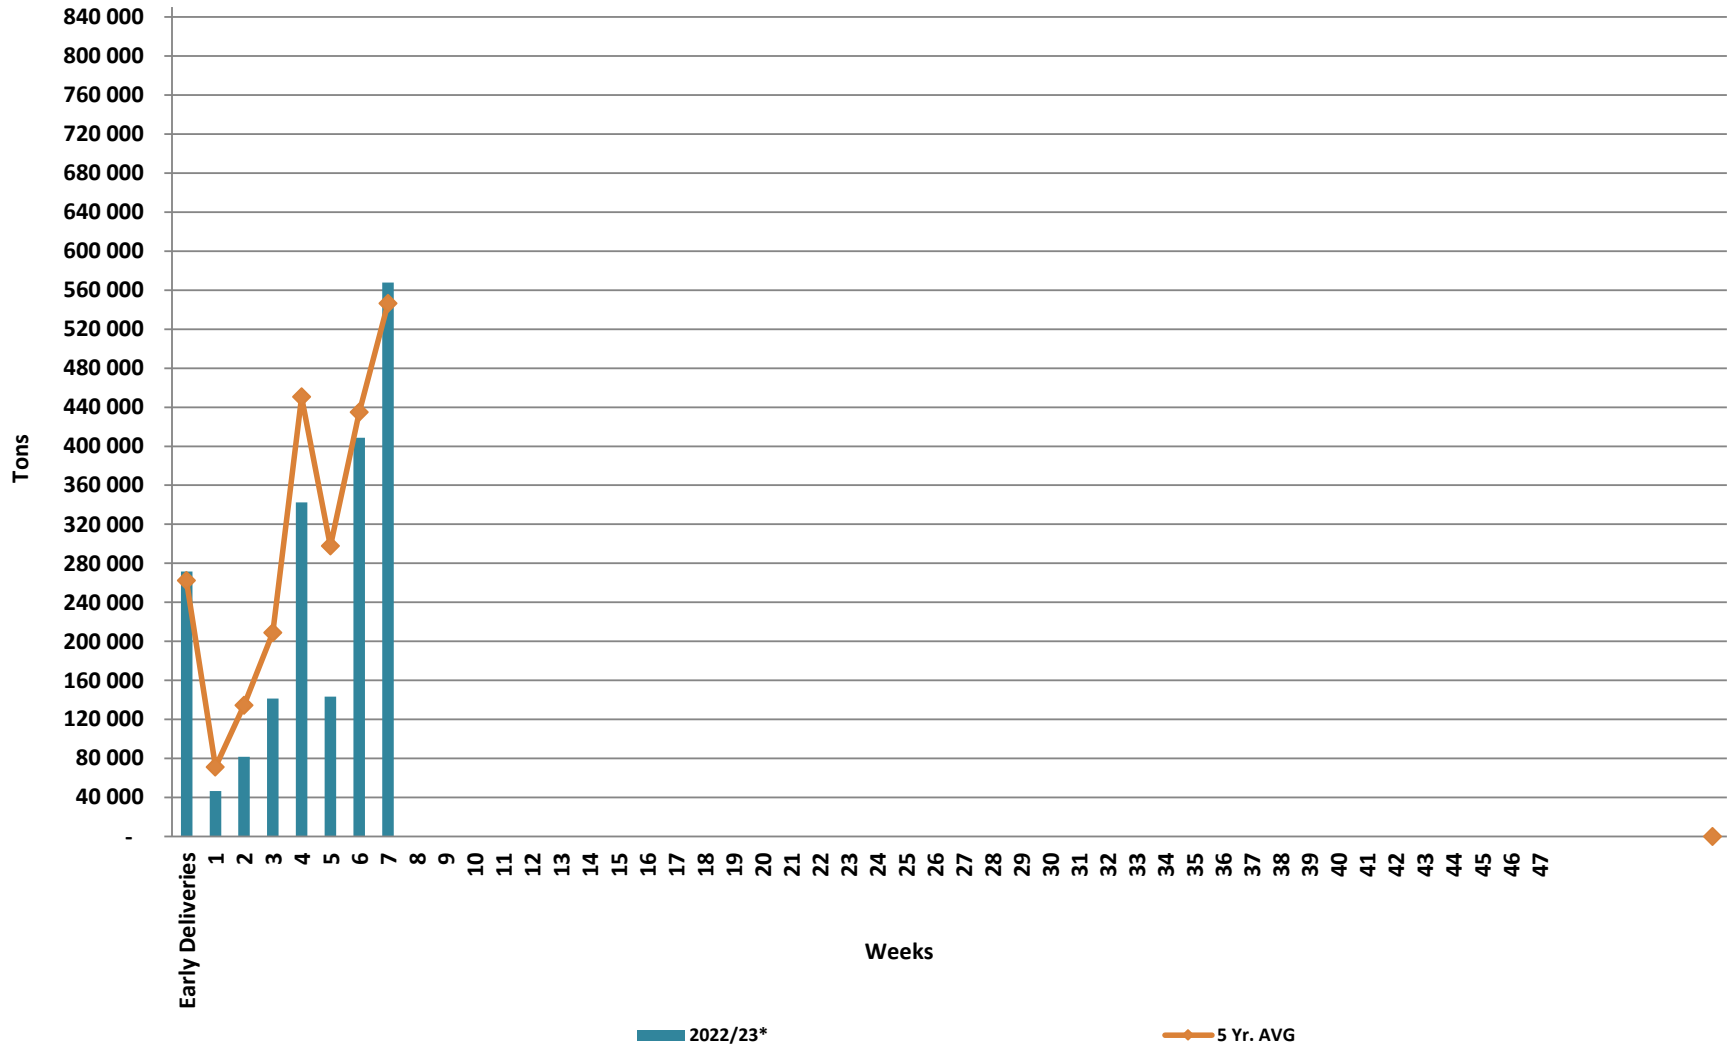

White Maize: Weekly producer deliveries

Yellow Maize: Weekly producer deliveries

Weeklikse mielielewerings (Bemarkingsjaar: Mei tot April 2020/21)

Weeklikse totale mielielewerings (Bemarkingsjaar: Mei tot April)

Weeklikse kumulatiewe mielielewerings (Bemarkingsjaar: Mei tot April)

Total YTD WM deliveries for the 2022/23 season vs previous season's

Total YTD YM deliveries for the 2022/23 season vs previous season's