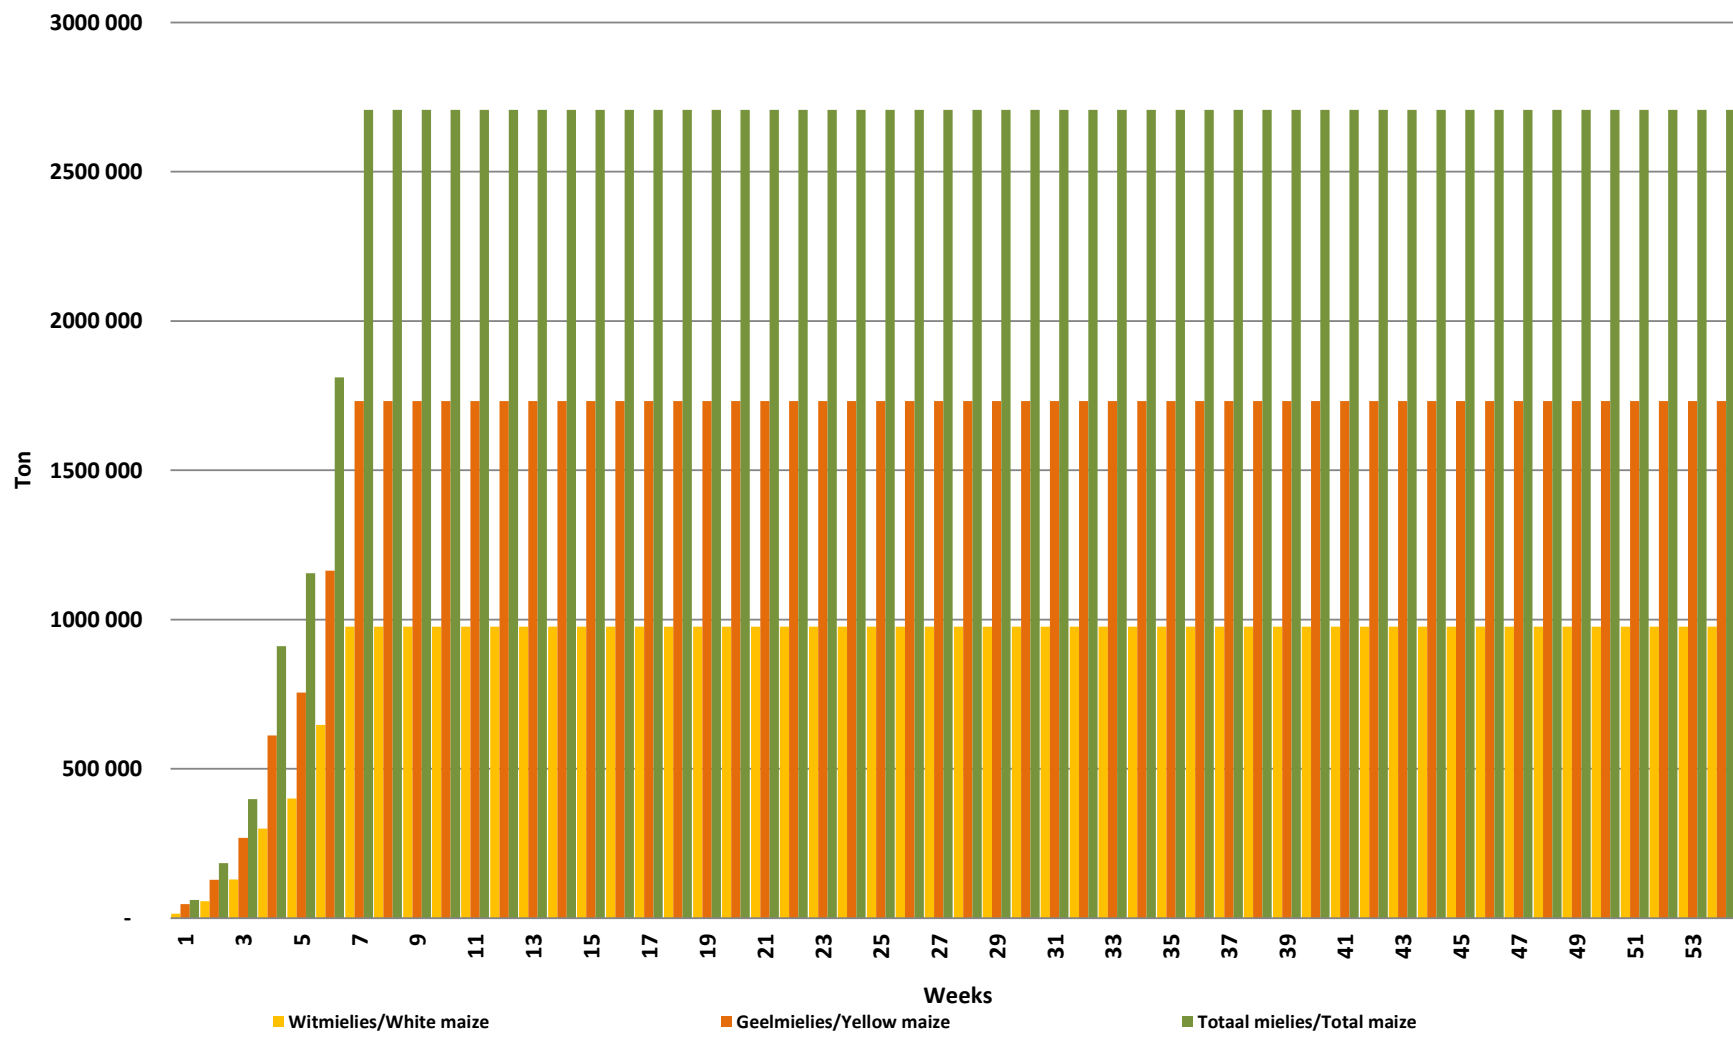

White Maize: Weekly producer deliveries

Yellow Maize: Weekly producer deliveries

Weeklikse mielielewerings (Bemarkingsjaar: Mei tot April 2020/21)

Weeklikse totale mielielewerings (Bemarkingsjaar: Mei tot April)

Weeklikse kumulatiewe mielielewerings (Bemarkingsjaar: Mei tot April)

Total YTD WM deliveries for the 2022/23 season vs previous season's

Total YTD YM deliveries for the 2022/23 season vs previous season's