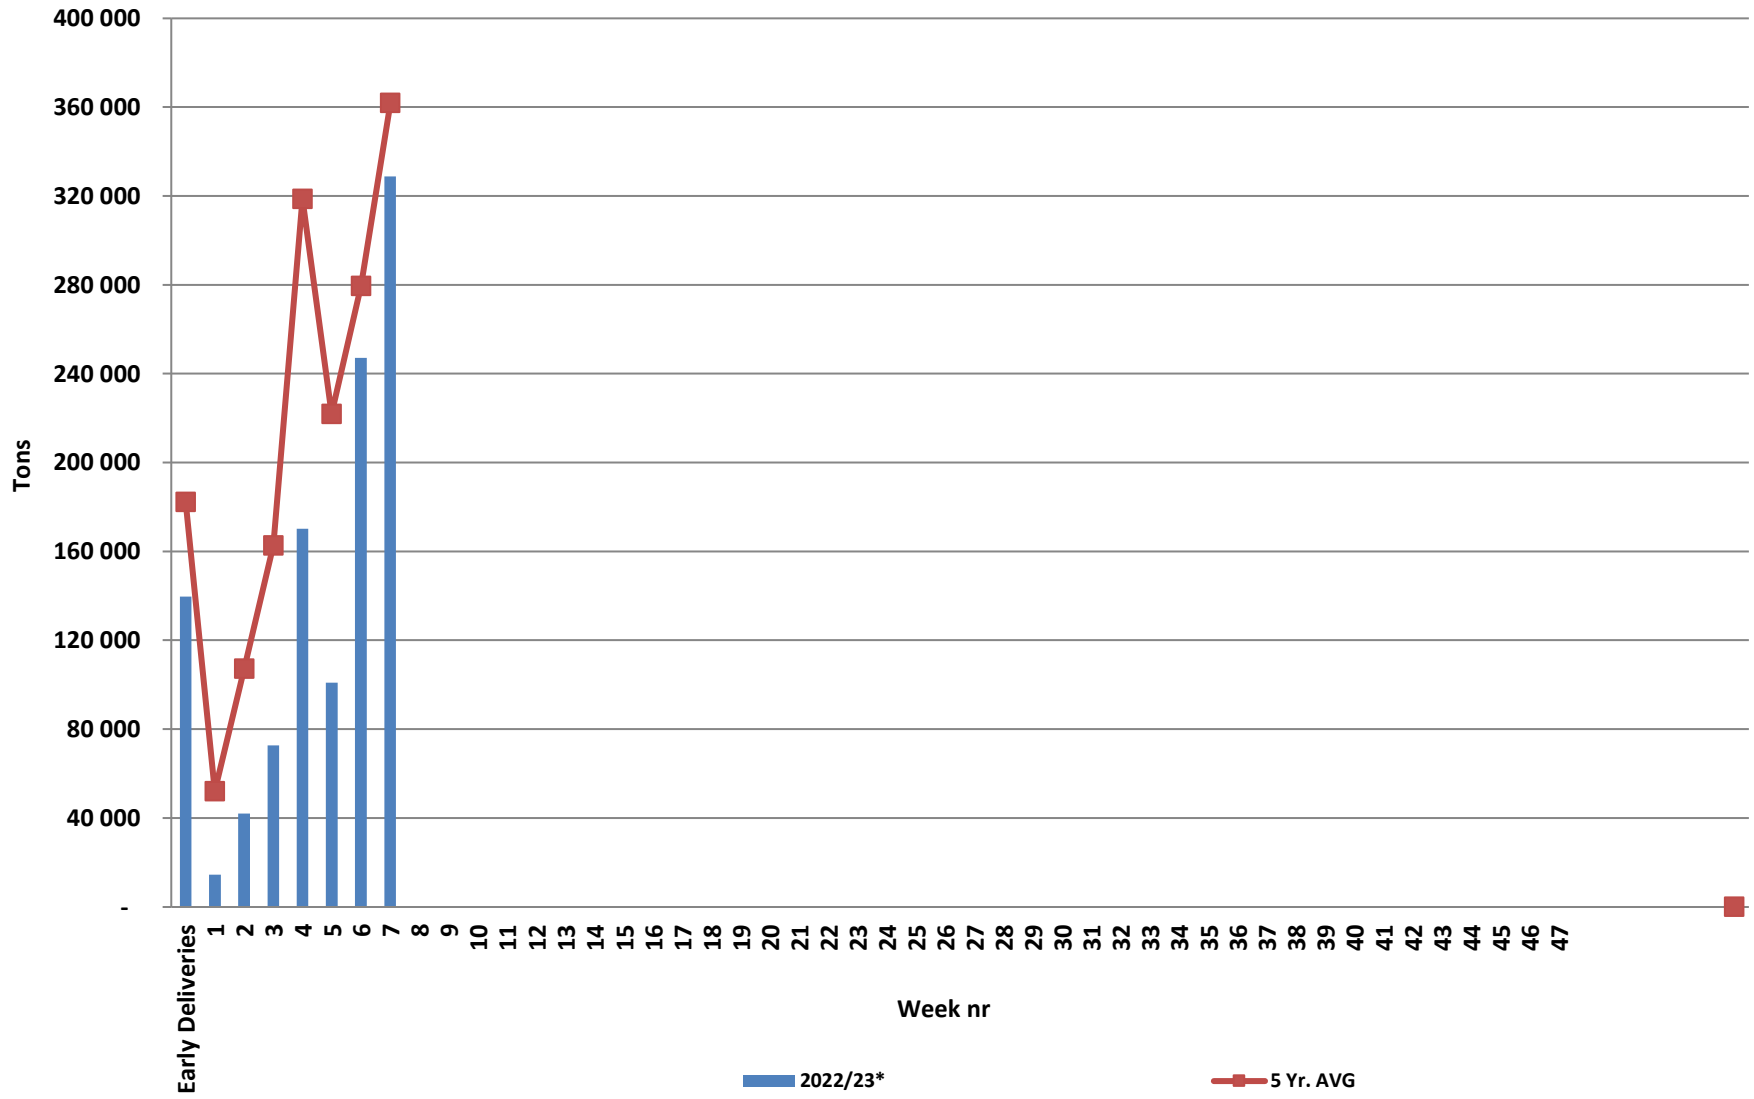

White Maize: Weekly producer deliveries

Yellow Maize: Weekly producer deliveries

Weeklikse mielielewerings (Bemarkingsjaar: Mei tot April 2020/21)

Weeklikse totale mielielewerings (Bemarkingsjaar: Mei tot April)

Weeklikse kumulatiewe mielielewerings (Bemarkingsjaar: Mei tot April)

Total YTD WM deliveries for the 2022/23 season vs previous season's

Total YTD YM deliveries for the 2022/23 season vs previous season's