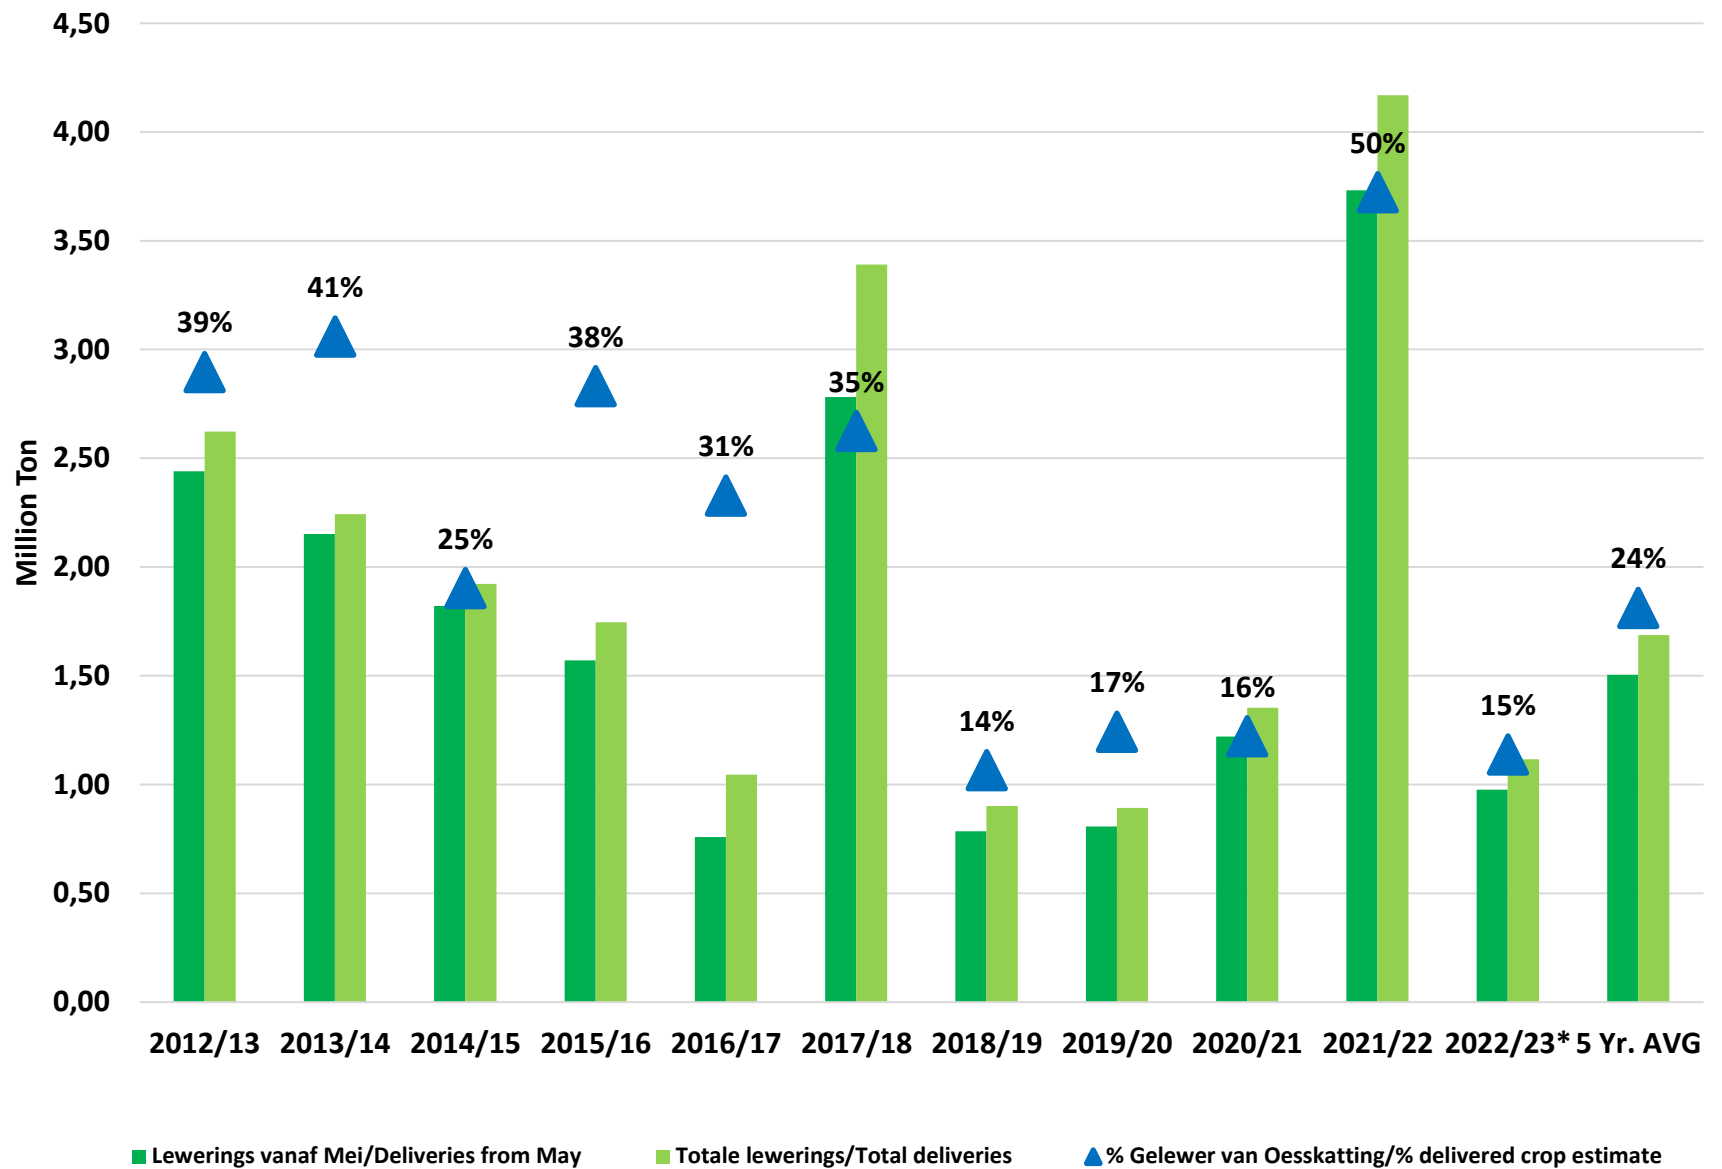

White Maize: Weekly producer deliveries

Yellow Maize: Weekly producer deliveries

Weeklikse mielielewerings (Bemarkingsjaar: Mei tot April 2020/21)

Weeklikse totale mielielewerings (Bemarkingsjaar: Mei tot April)

Weeklikse kumulatiewe mielielewerings (Bemarkingsjaar: Mei tot April)

Total YTD WM deliveries for the 2022/23 season vs previous season's

Total YTD YM deliveries for the 2022/23 season vs previous season's