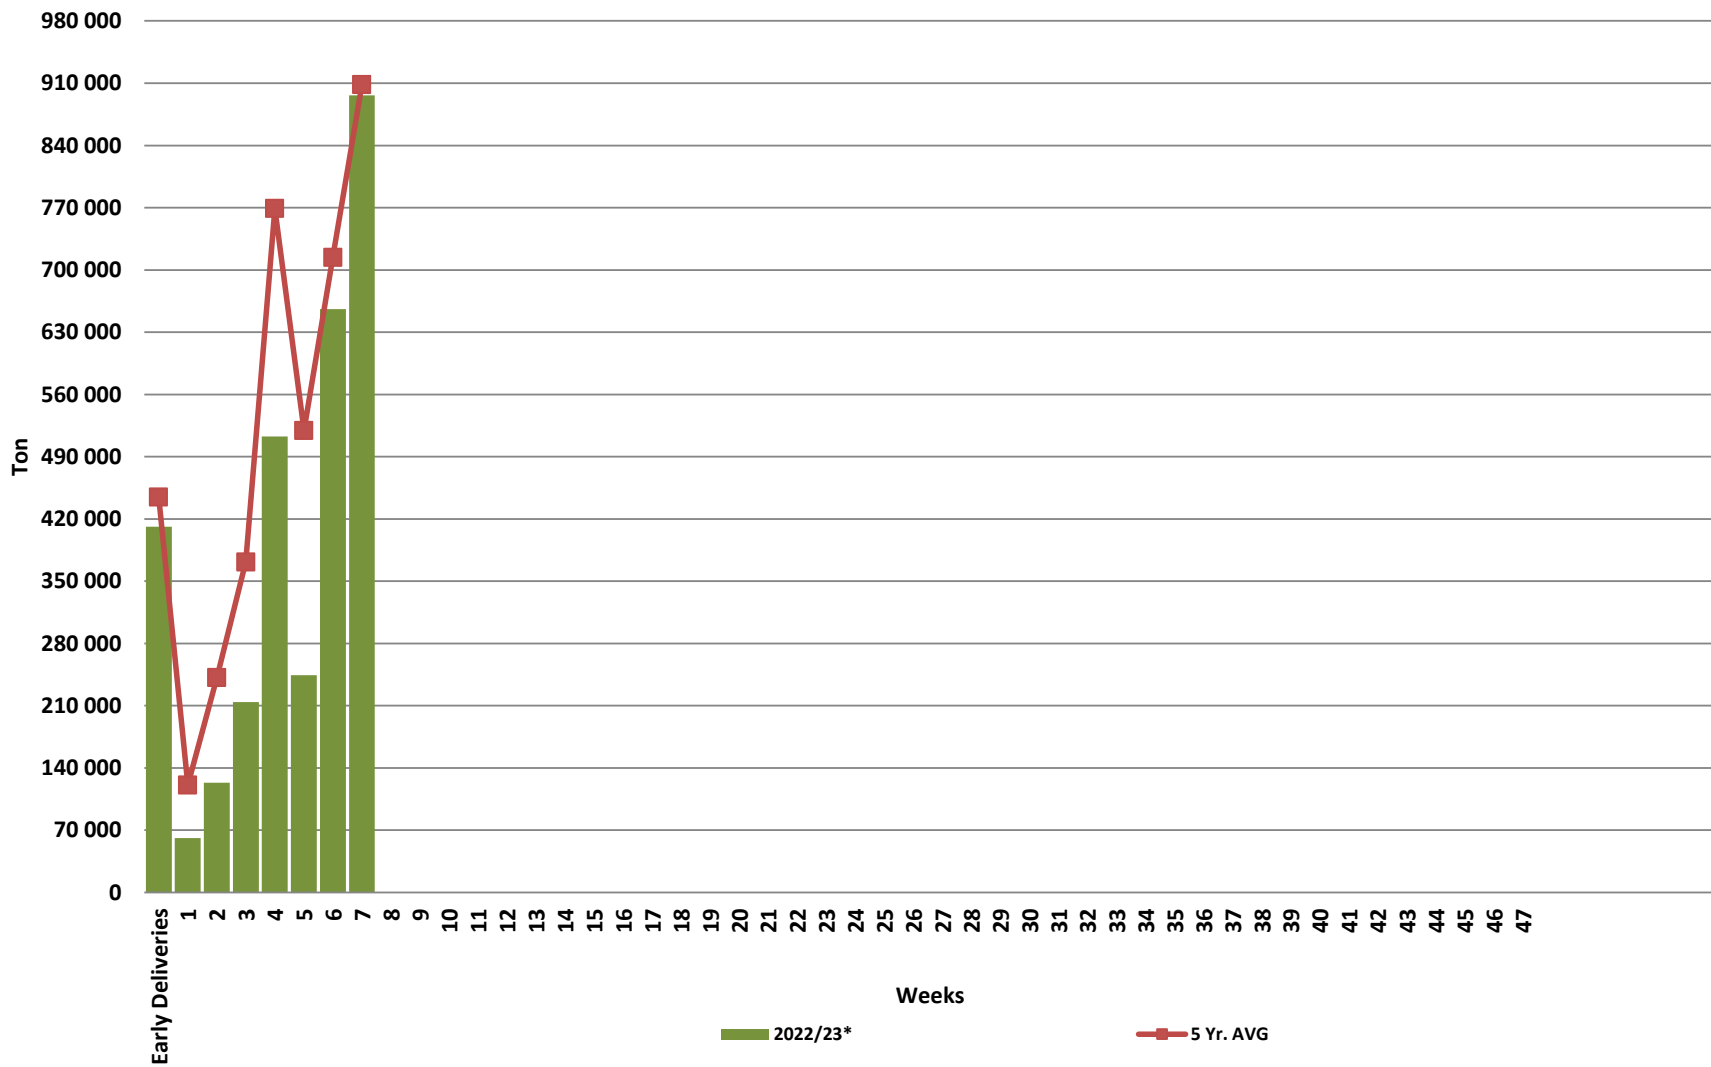

White Maize: Weekly producer deliveries

Yellow Maize: Weekly producer deliveries

Weeklikse mielielewerings (Bemarkingsjaar: Mei tot April 2020/21)

Weeklikse totale mielielewerings (Bemarkingsjaar: Mei tot April)

Weeklikse kumulatiewe mielielewerings (Bemarkingsjaar: Mei tot April)

Total YTD WM deliveries for the 2022/23 season vs previous season's

Total YTD YM deliveries for the 2022/23 season vs previous season's

Total YTD Maize deliveries for the 2022/23 season vs previous season's