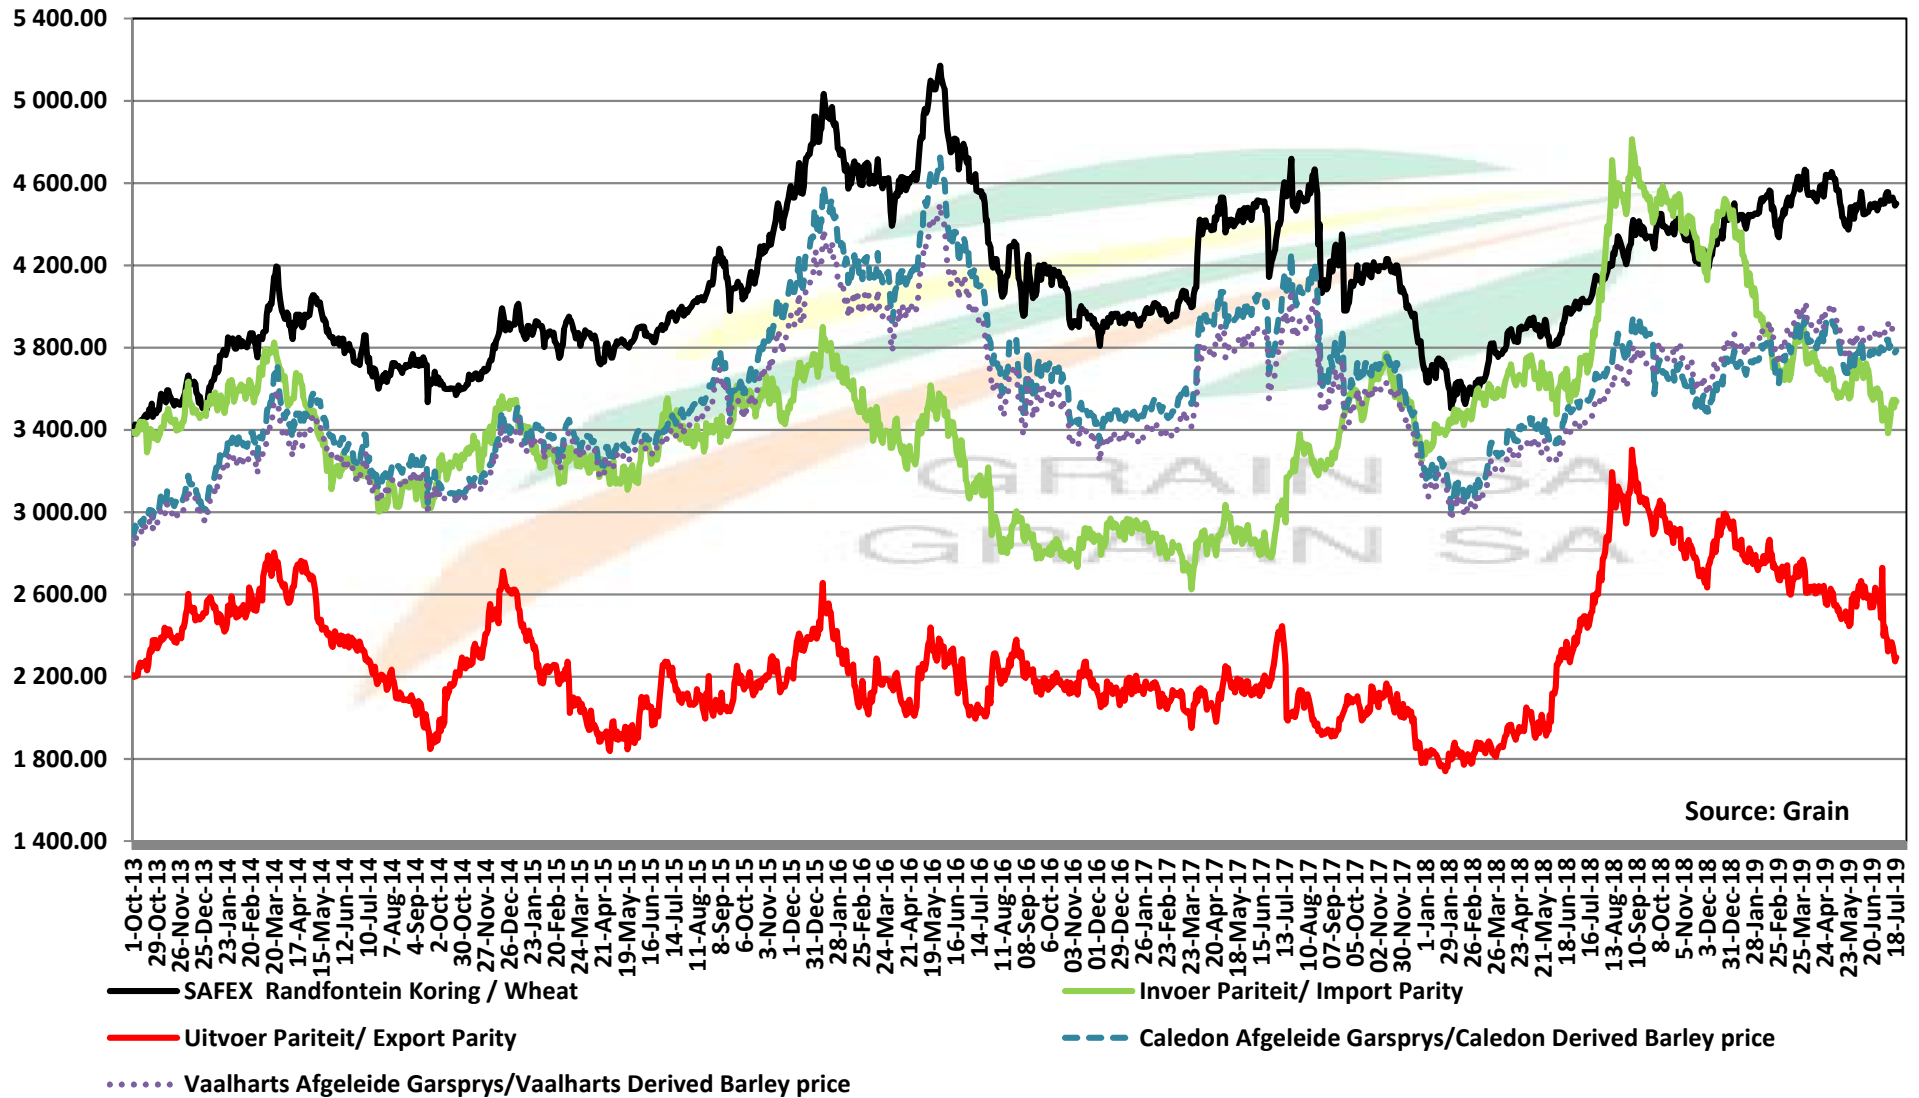

PRICES OF BARLEY DELIVERED IN RANDFONTEIN

PRYSE VAN GARS GELEWER IN RANDFONTEIN