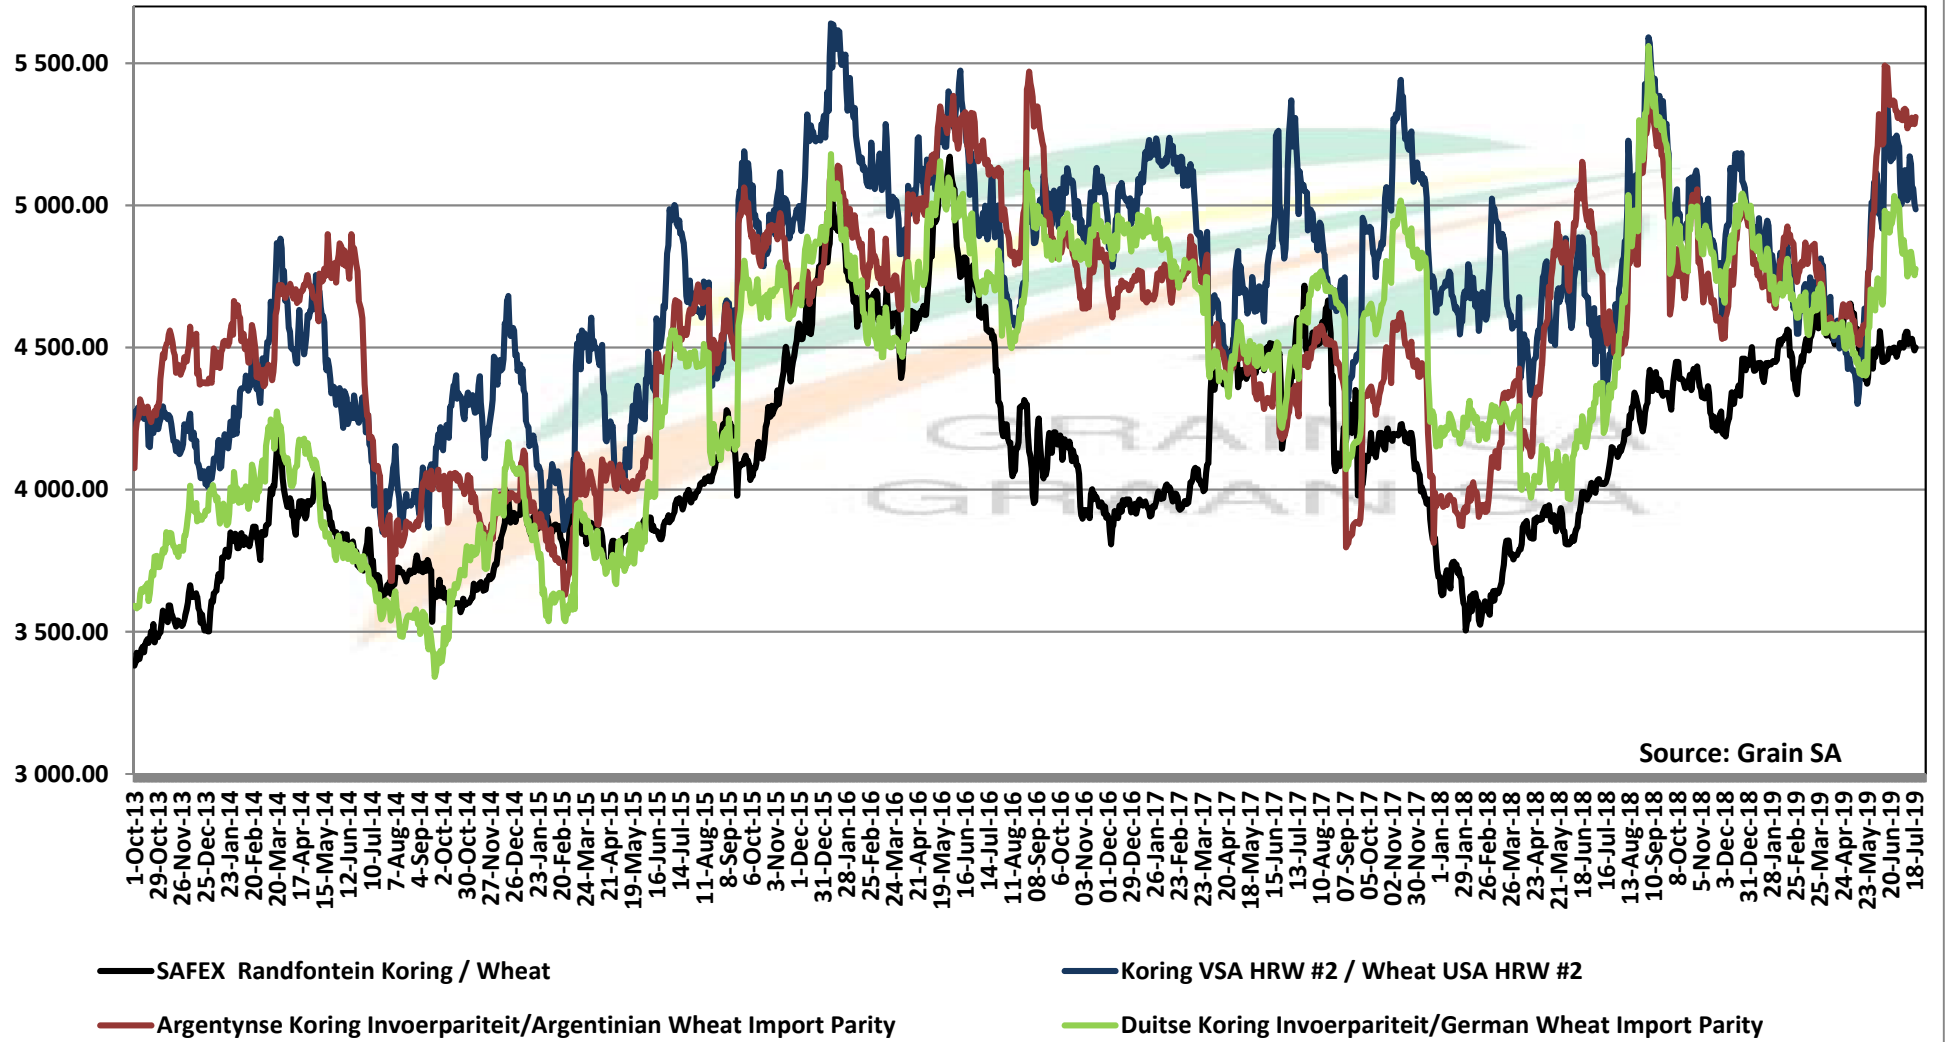

PRICES OF WHEAT DELIVERED IN RANDFONTEIN PRYSE VAN KORING GELEWER IN RANDFONTEIN