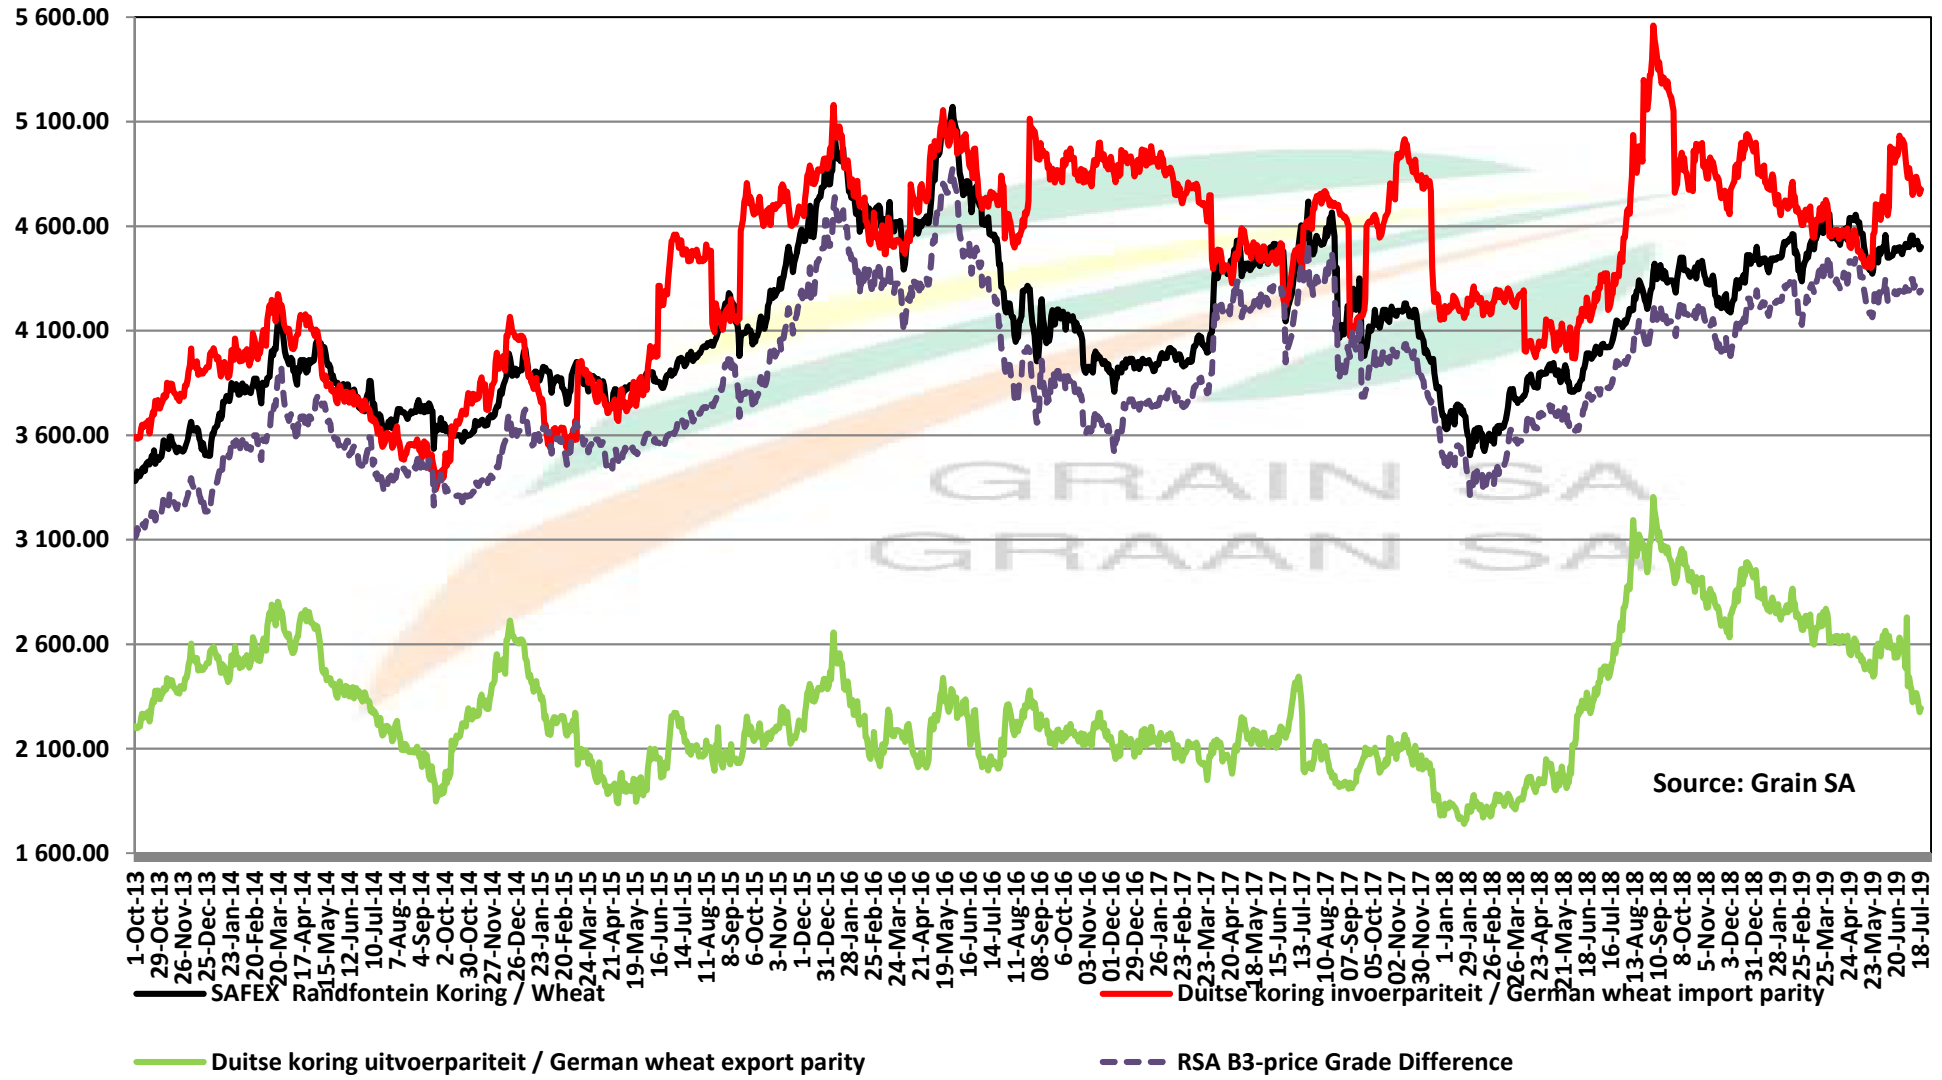

PRICES OF RSA AND GERMAN WHEAT DELIVERED IN RANDFONTEIN PRYSE VAN RSA EN DUITSTE KORING GELEWER IN RANDFONTEIN