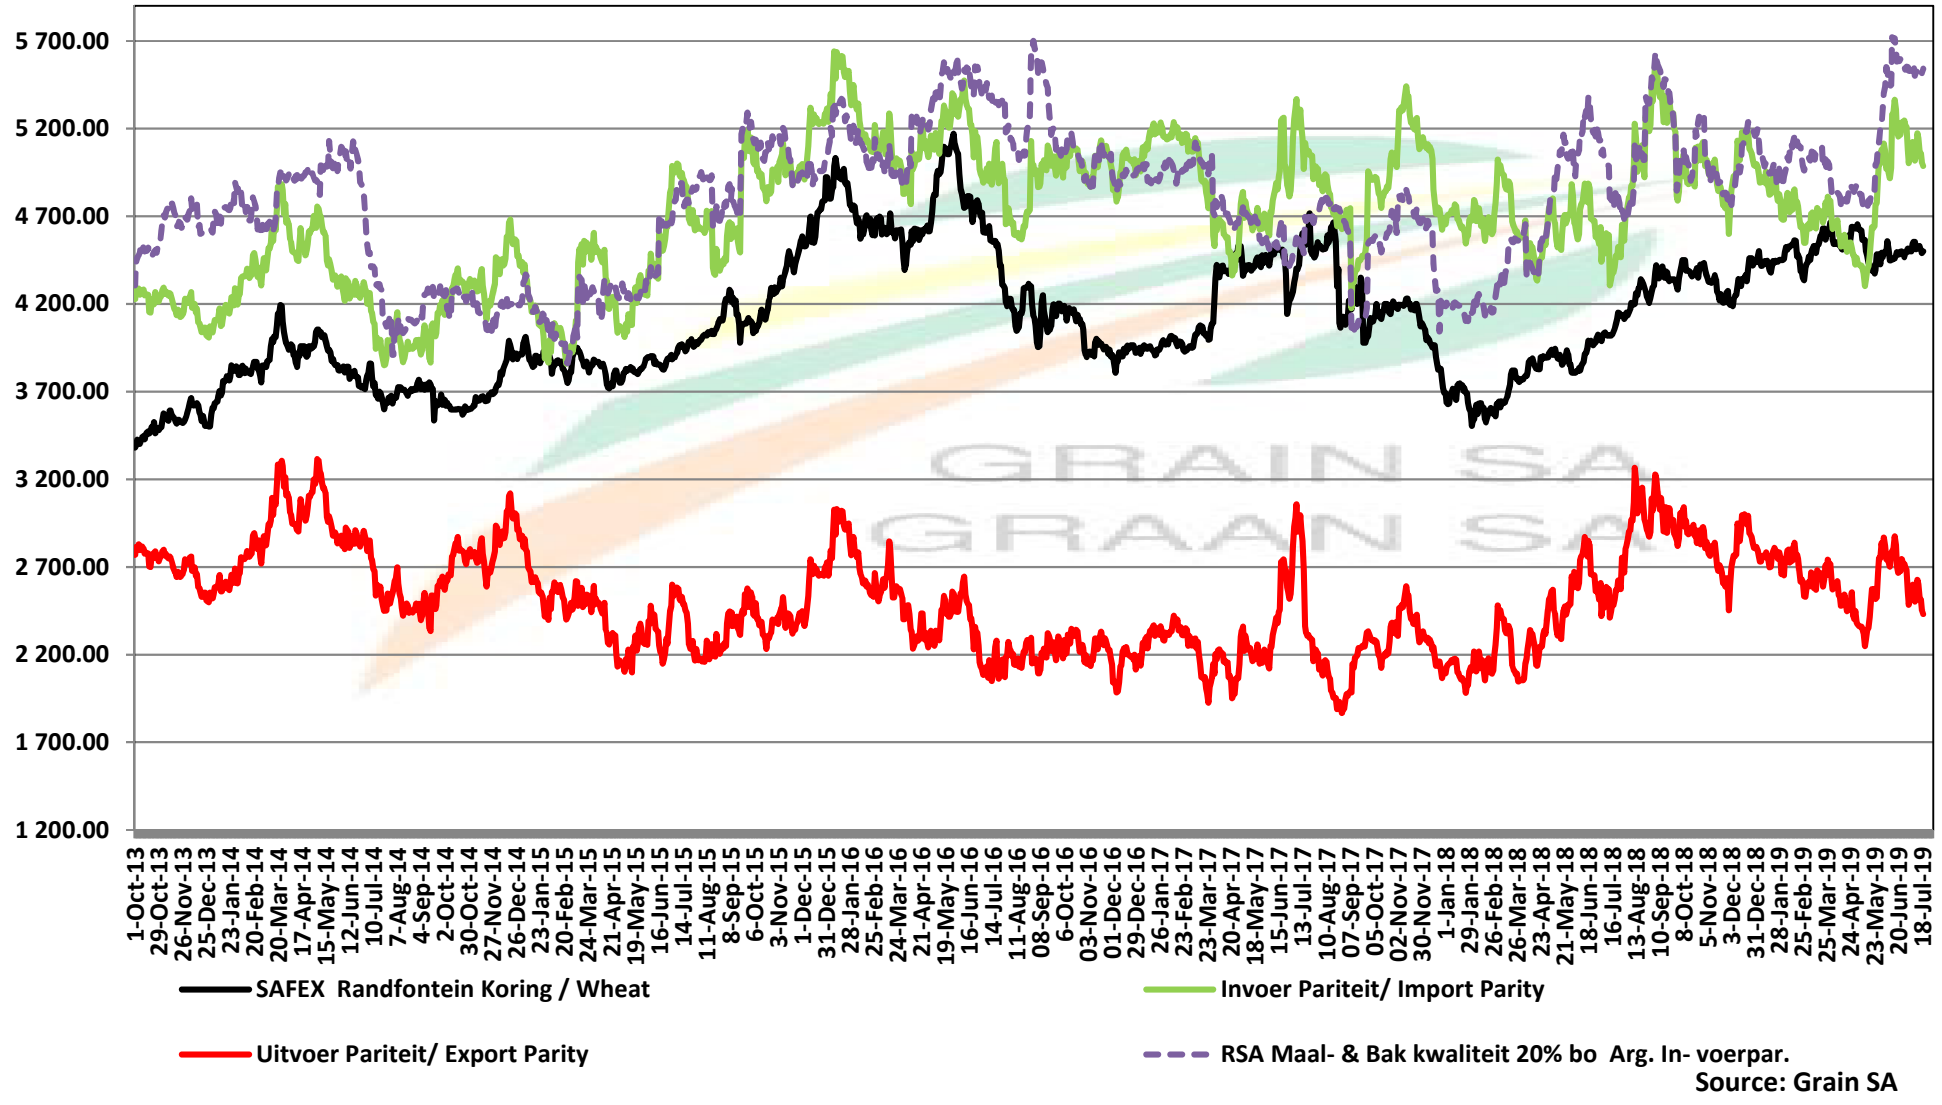

PRICES OF SOUTH AFRICAN AND USA WHEAT DELIVERED IN RANDFONTEIN

PRYSE VAN SUID AFRIKAANSE EN VSA KORING GELEWER IN RANDFONTEIN