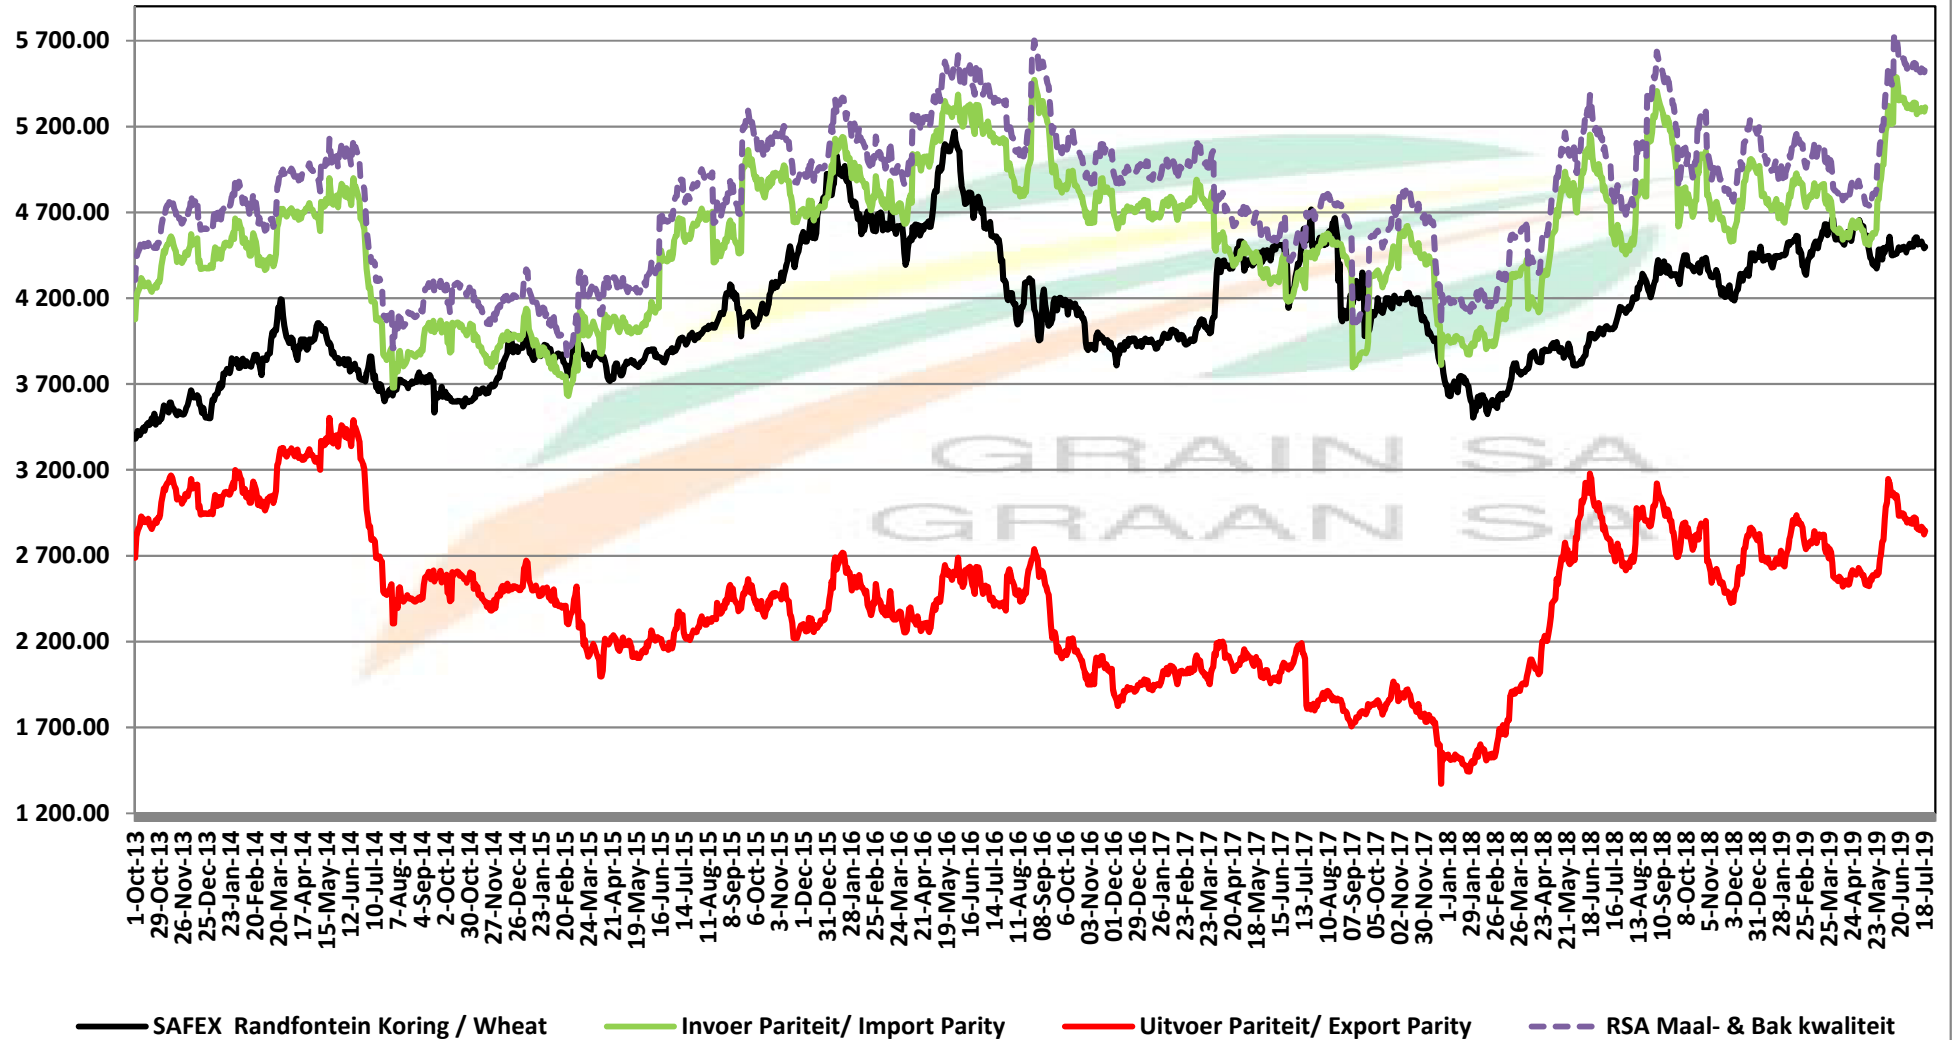

**PRICES OF RSA AND ARGENTINE WHEAT DELIVERED IN RANDFONTEIN**  
**PRYSE VAN RSA EN ARGENTYNSE KORING GELEWER IN RANDFONTEIN**

Source: Grain SA