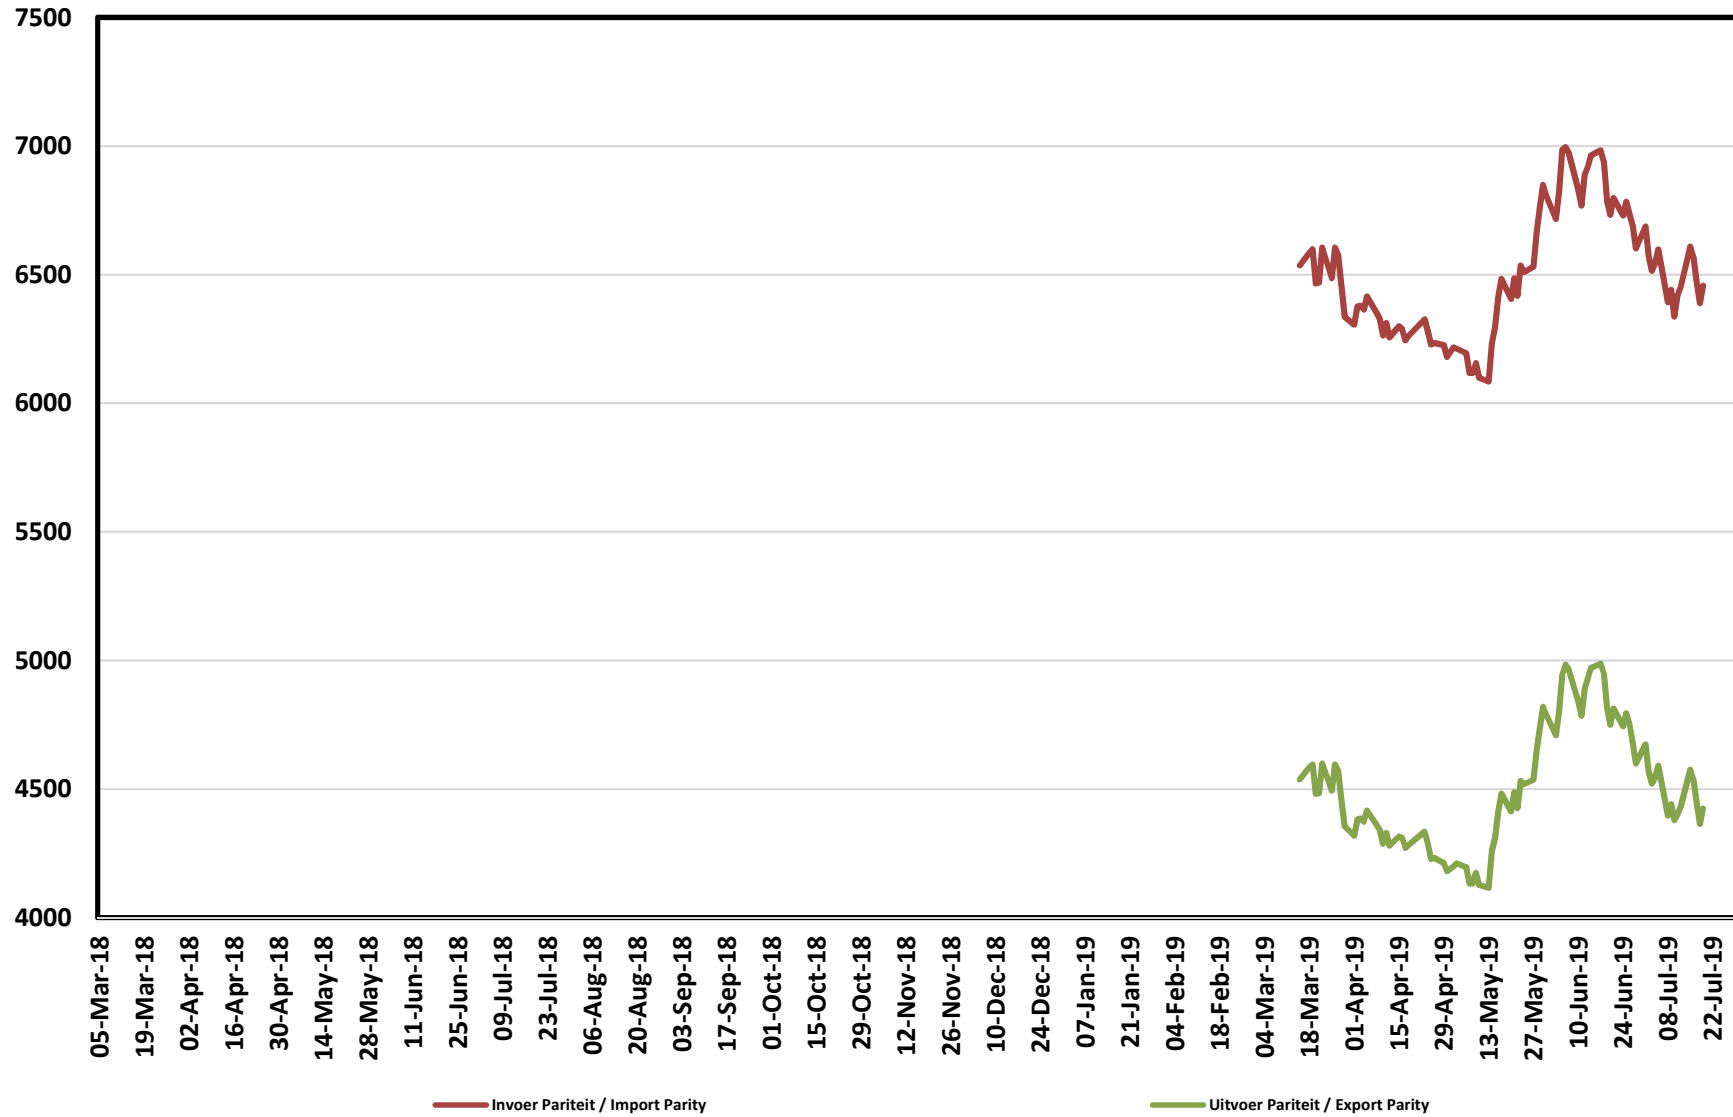

PRICES OF SOYBEAN SEED DELIVERED IN RANDFONTEIN MAY 2019
PRYSE VAN SOJABOONSAAD GELEWER IN RANDFONTEIN MAY 2019