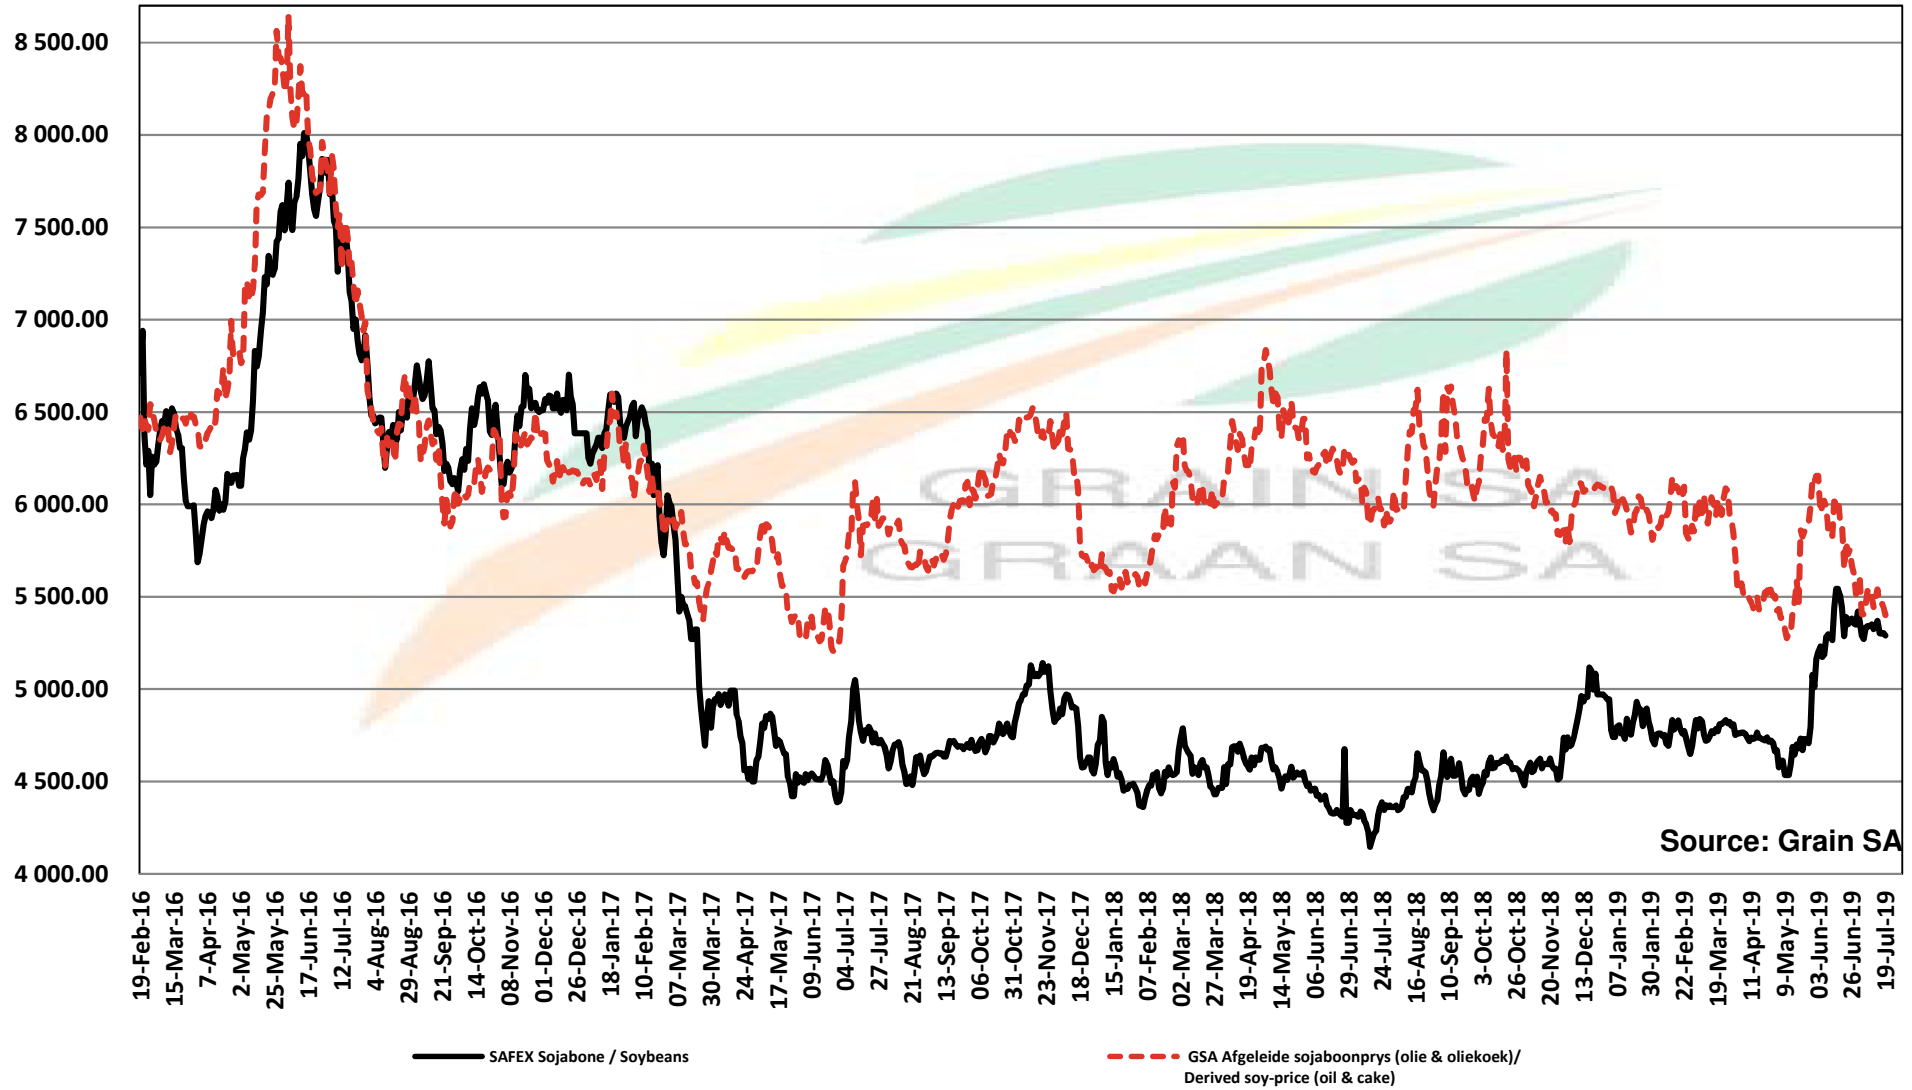

PRICES OF DERIVED SOYBEAN DELIVERED IN RANDFONTEIN PRYSE VAN AFGELEIDE SOJABONE GELEWER IN RANDFONTEIN