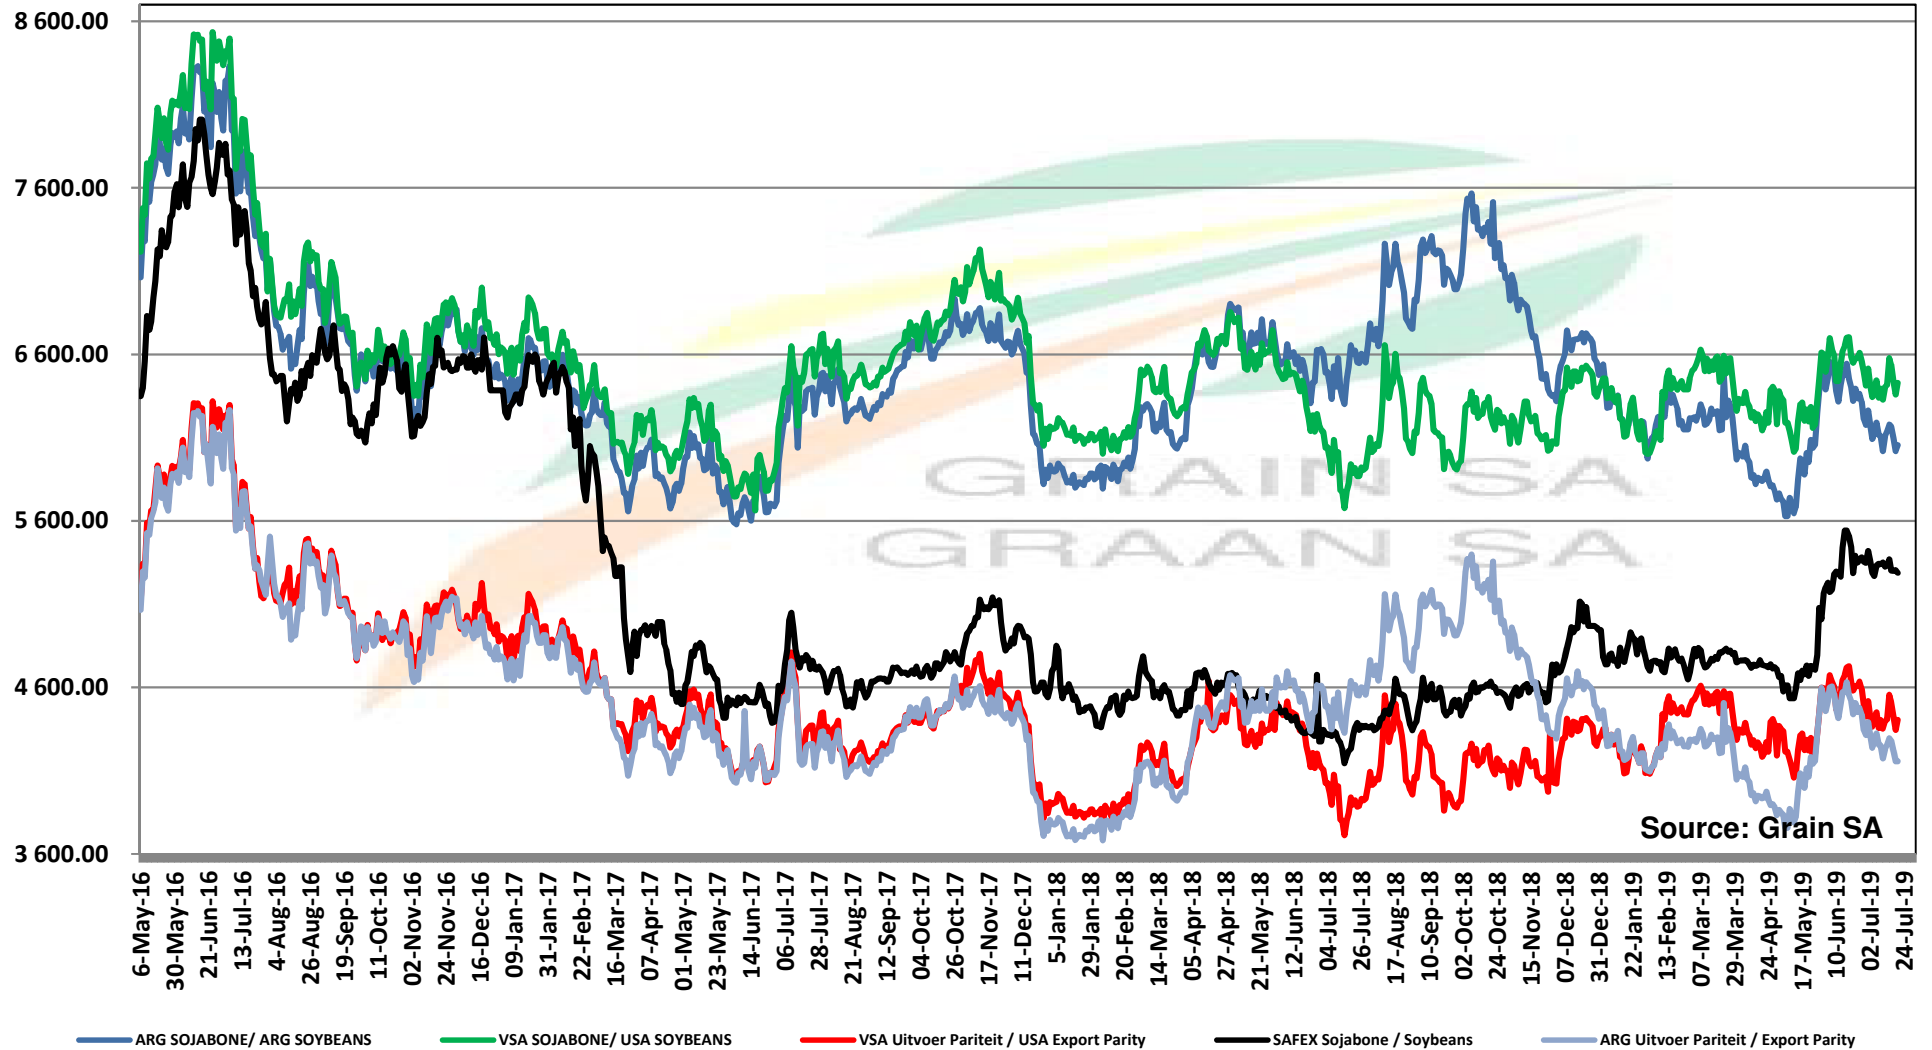

Source: Grain SA

PRICES OF SOYBEAN SEED DELIVERED IN RANDFONTEIN PRYSE VAN SOJABOONSAAD GELEWER IN RANDFONTEIN

Source: Grain SA

PRICES OF ARGENTINIAN SOYBEAN SEED DELIVERED IN RANDFONTEIN

PRYSE VAN ARGENTYNSE SOJABOONSAAD GELEWER IN RANDFONTEIN

Source: Grain SA

PRICES OF DERIVED SOYBEAN DELIVERED IN RANDFONTEIN PRYSE VAN AFGELEIDE SOJABONE GELEWER IN RANDFONTEIN

PRICES OF SOYBEAN SEED DELIVERED IN RANDFONTEIN MAY 2019
PRYSE VAN SOJABOONSAAD GELEWER IN RANDFONTEIN MAY 2019