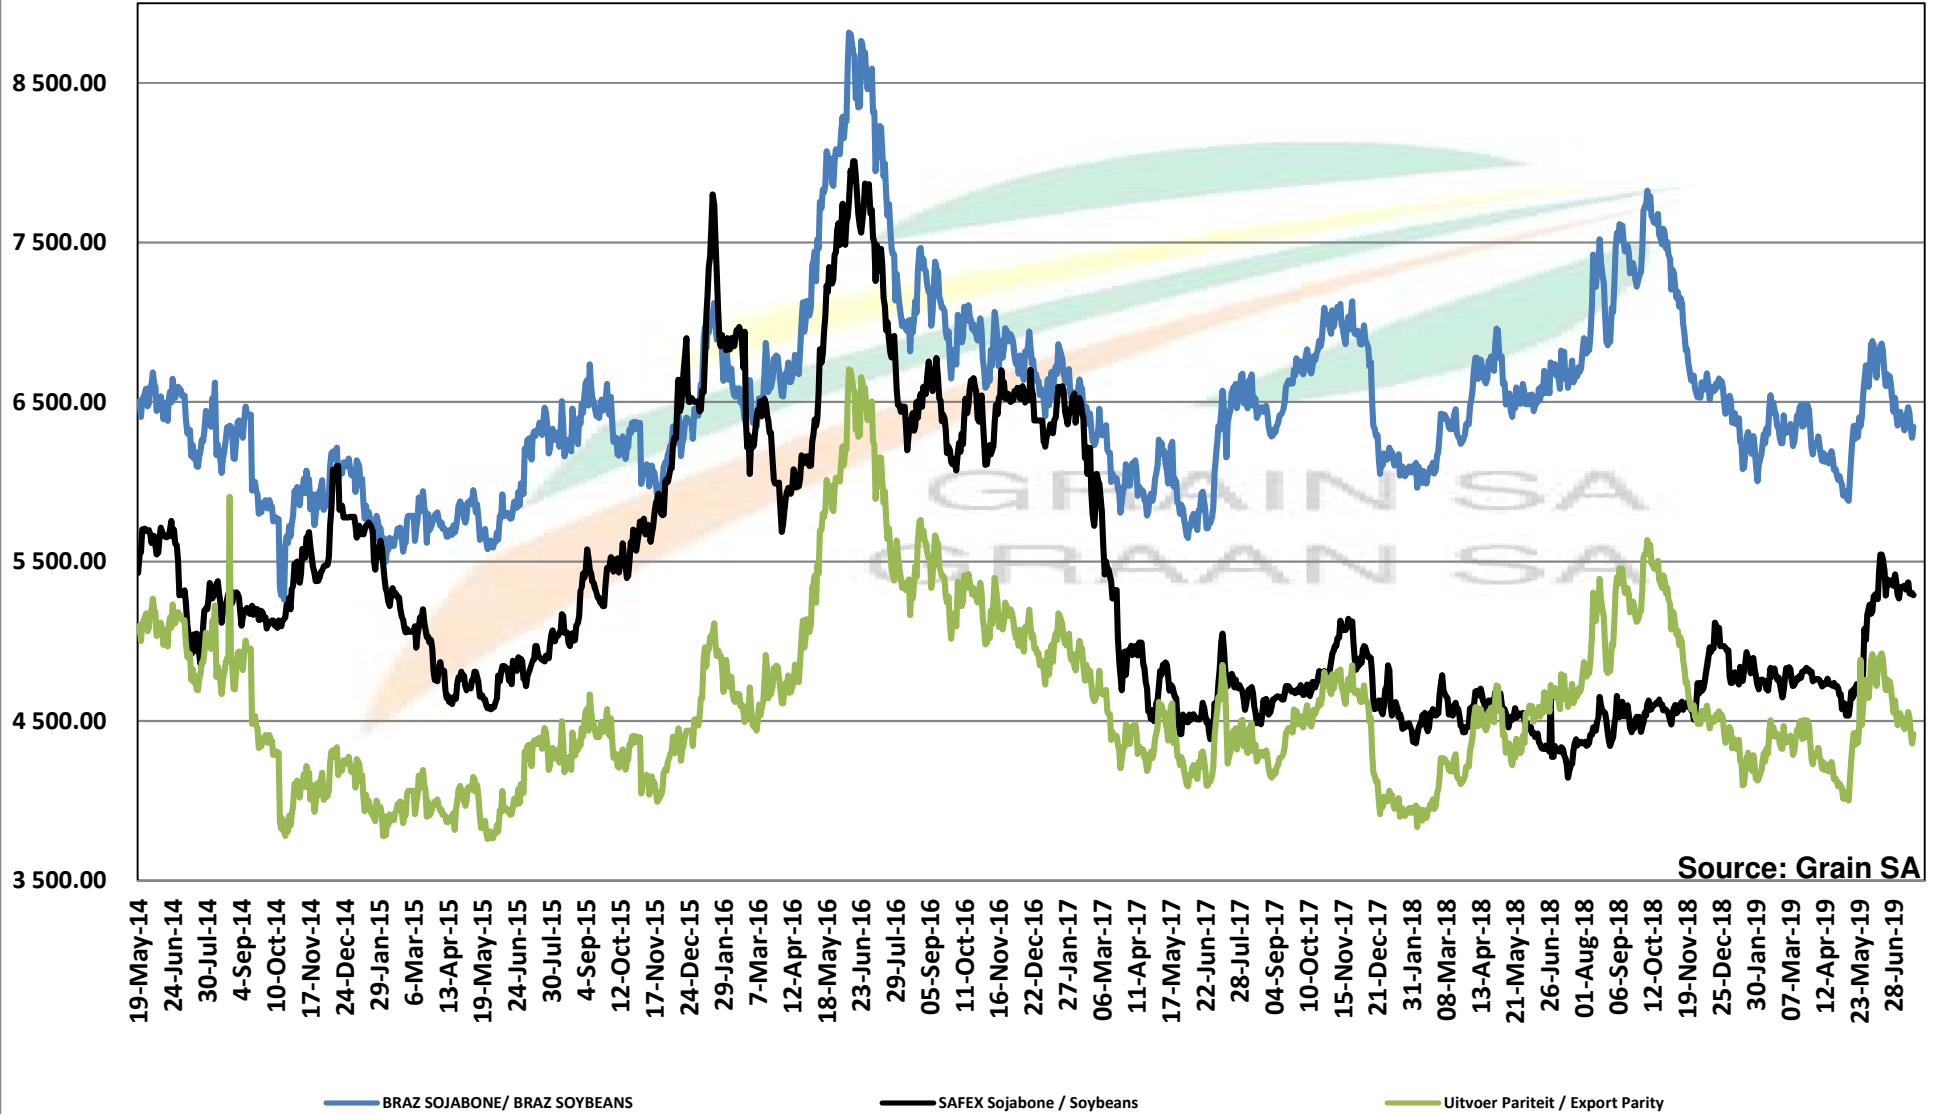

Source: Grain SA

PRICES OF DERIVED SOYBEAN DELIVERED IN RANDFONTEIN PRYSE VAN AFGELEIDE SOJABONE GELEWER IN RANDFONTEIN

PRICES OF SOYBEAN SEED DELIVERED IN RANDFONTEIN MAY 2019
PRYSE VAN SOJABOONSAAD GELEWER IN RANDFONTEIN MAY 2019

PRICES OF SOYBEAN CRUSHING MARGIN PRYSE VAN SOJABOON PERSMARGE

Source: Grain SA

PRICES OF BRAZILIAN SOYBEAN DELIVERED IN RANDFONTEIN PRYSE VAN BRASILIAANSE SOJABONE GELEWER IN RANDFONTEIN

Source: Grain SA