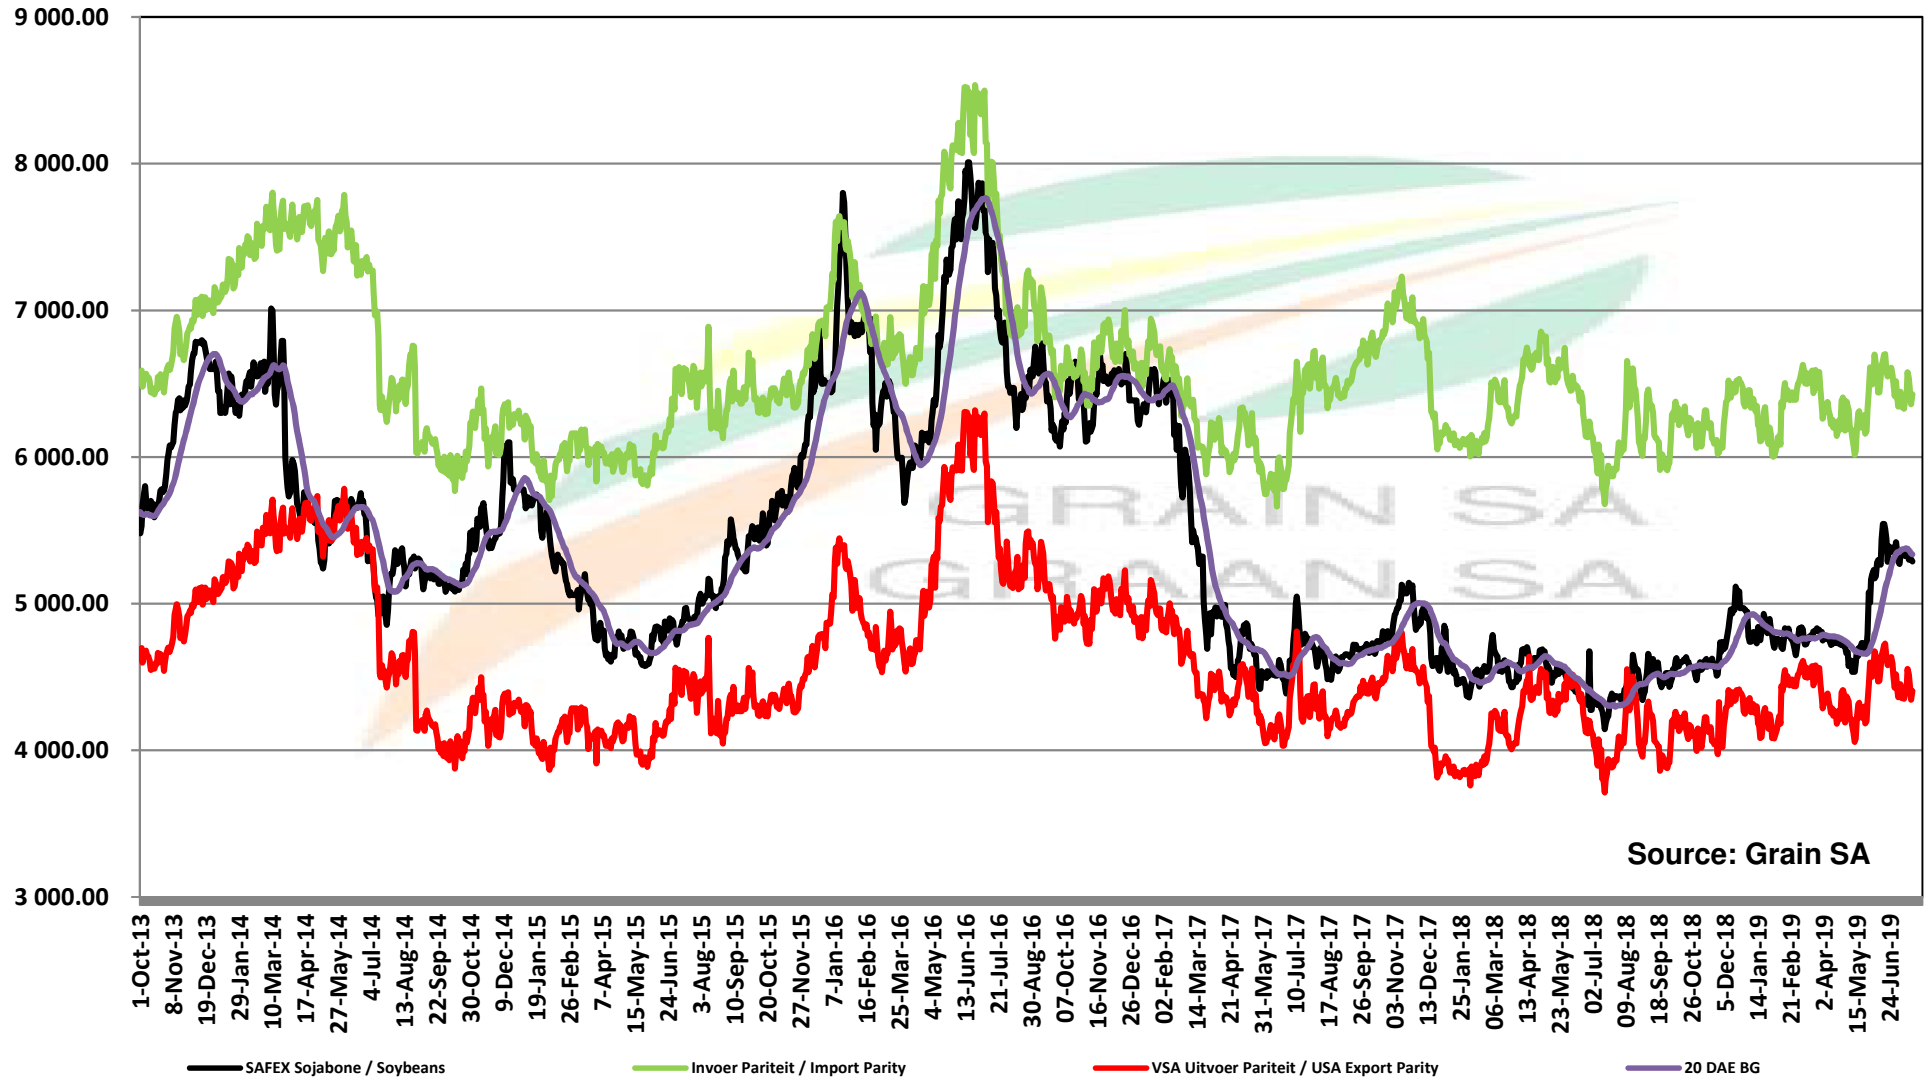

PRICES OF EU SUNFLOWER SEED DELIVERED IN RANDFONTEIN PRYSE VAN EU SONNEBLOMSAAD GELEWER IN RANDFONTEIN

Source: Grain SA

PRICES OF EU SUNFLOWER SEED DELIVERED IN RANDFONTEIN PRYSE VAN EU SONNEBLOMSAAD GELEWER IN RANDFONTEIN

Source: Grain SA

PRICES OF SOYBEAN SEED DELIVERED IN RANDFONTEIN PRYSE VAN SOJABOONSAAD GELEWER IN RANDFONTEIN

Source: Grain SA

PRICES OF ARGENTINIAN SOYBEAN SEED DELIVERED IN RANDFONTEIN

PRYSE VAN ARGENTYNSE SOJABOONSAAD GELEWER IN RANDFONTEIN