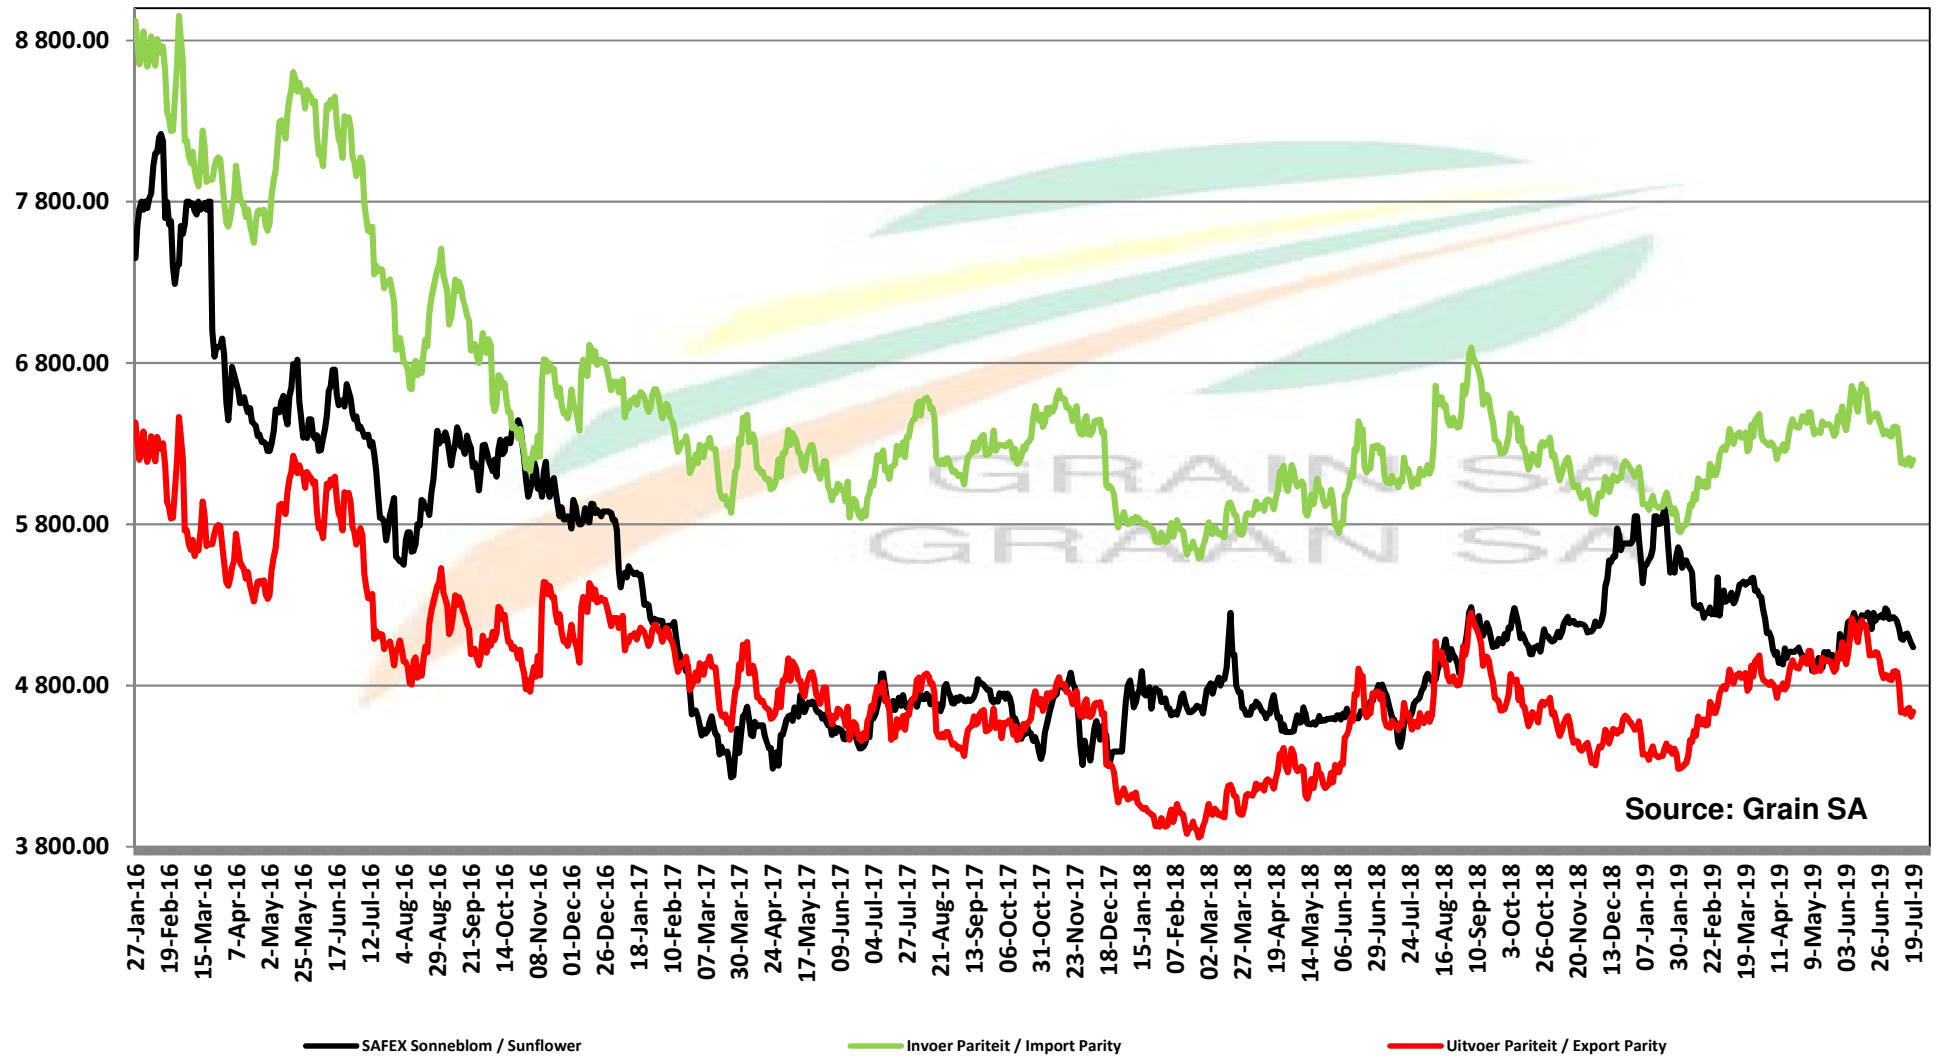

PRICES OF EU SUNFLOWER SEED DELIVERED IN RANDFONTEIN PRYSE VAN EU SONNEBLOMSAAD GELEWER IN RANDFONTEIN

Source: Grain SA

PRICES OF EU SUNFLOWER SEED DELIVERED IN RANDFONTEIN PRYSE VAN EU SONNEBLOMSAAD GELEWER IN RANDFONTEIN

Source: Grain SA

PRICES OF SOYBEAN SEED DELIVERED IN RANDFONTEIN PRYSE VAN SOJABOONSAAD GELEWER IN RANDFONTEIN

Source: Grain SA

PRICES OF ARGENTINIAN SOYBEAN SEED DELIVERED IN RANDFONTEIN

PRYSE VAN ARGENTYNSE SOJABOONSAAD GELEWER IN RANDFONTEIN