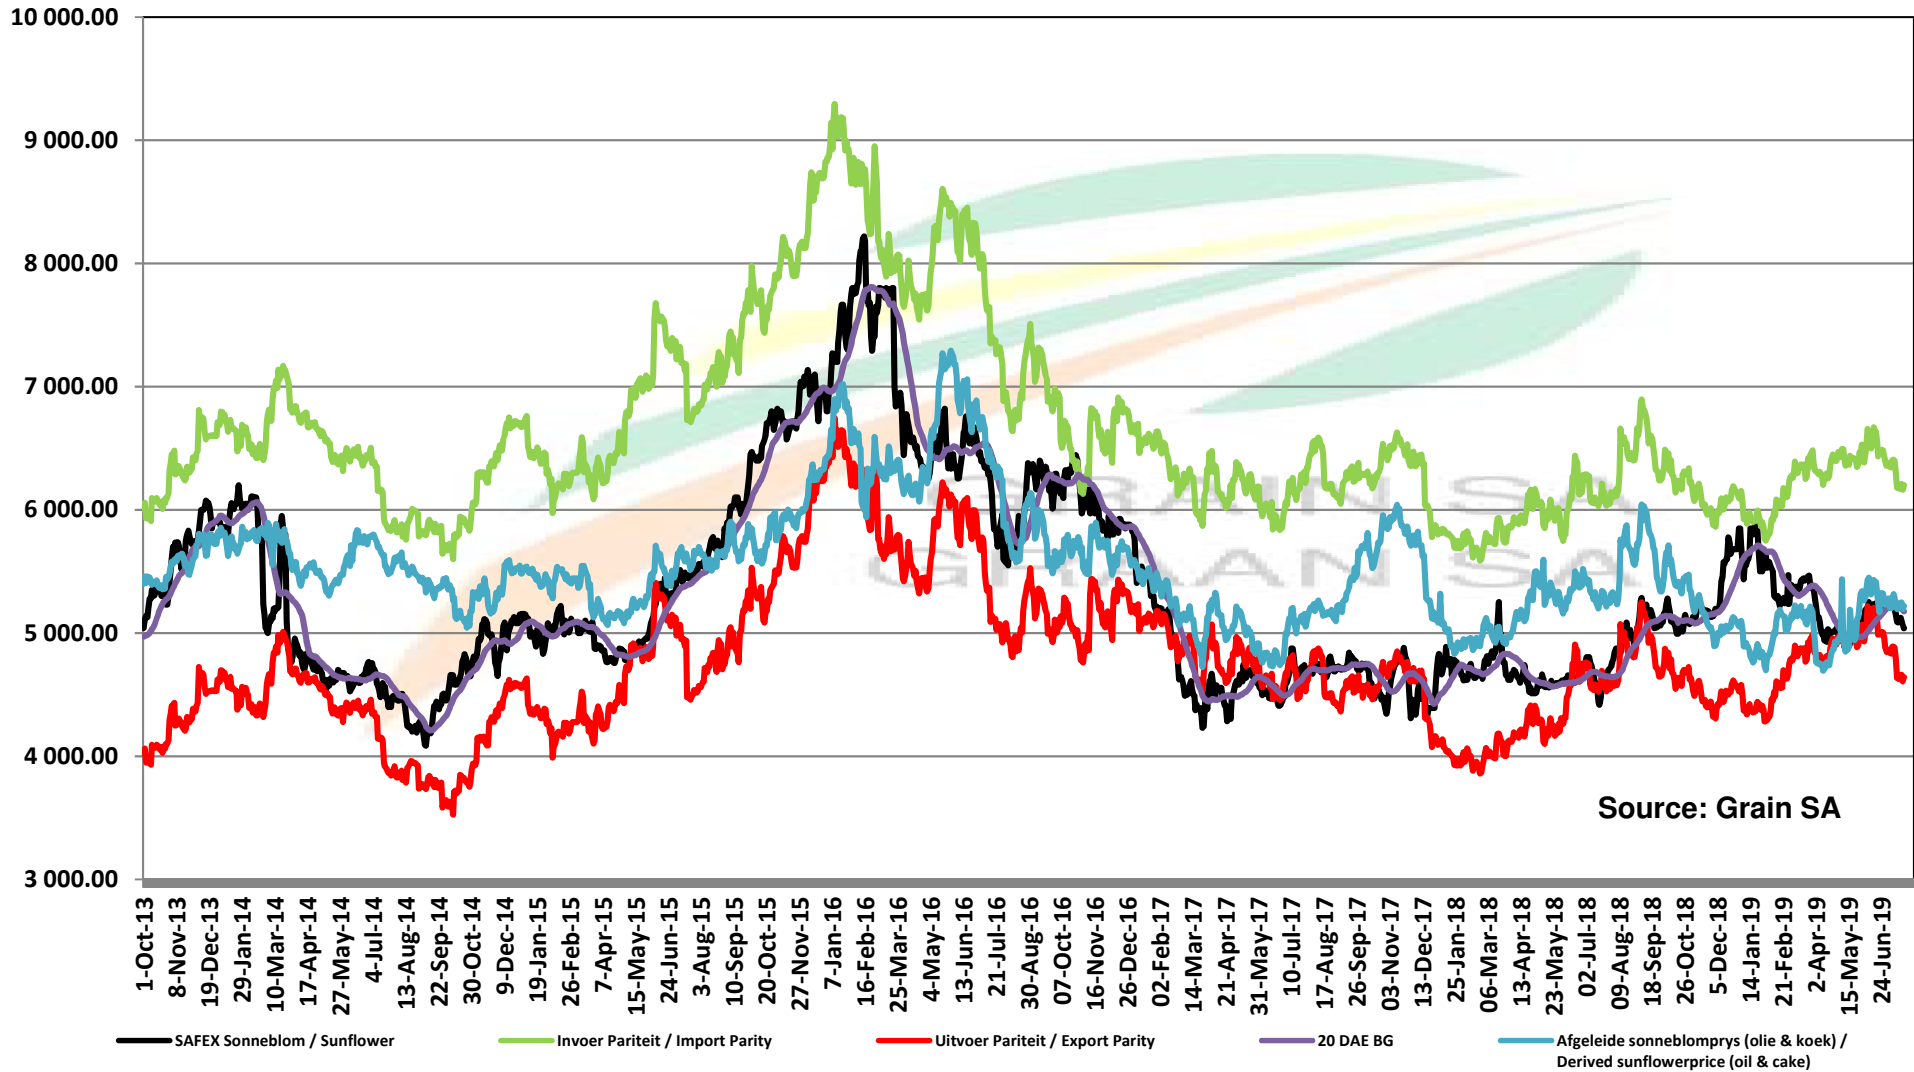

PRICES OF EU SUNFLOWER SEED DELIVERED IN RANDFONTEIN PRYSE VAN EU SONNEBLOMSAAD GELEWER IN RANDFONTEIN

Source: Grain SA

PRICES OF EU SUNFLOWER SEED DELIVERED IN RANDFONTEIN PRYSE VAN EU SONNEBLOMSAAD GELEWER IN RANDFONTEIN

Source: Grain SA

PRICES OF SOYBEAN SEED DELIVERED IN RANDFONTEIN PRYSE VAN SOJABOONSAAD GELEWER IN RANDFONTEIN

Source: Grain SA

PRICES OF ARGENTINIAN SOYBEAN SEED DELIVERED IN RANDFONTEIN

PRYSE VAN ARGENTYNSE SOJABOONSAAD GELEWER IN RANDFONTEIN