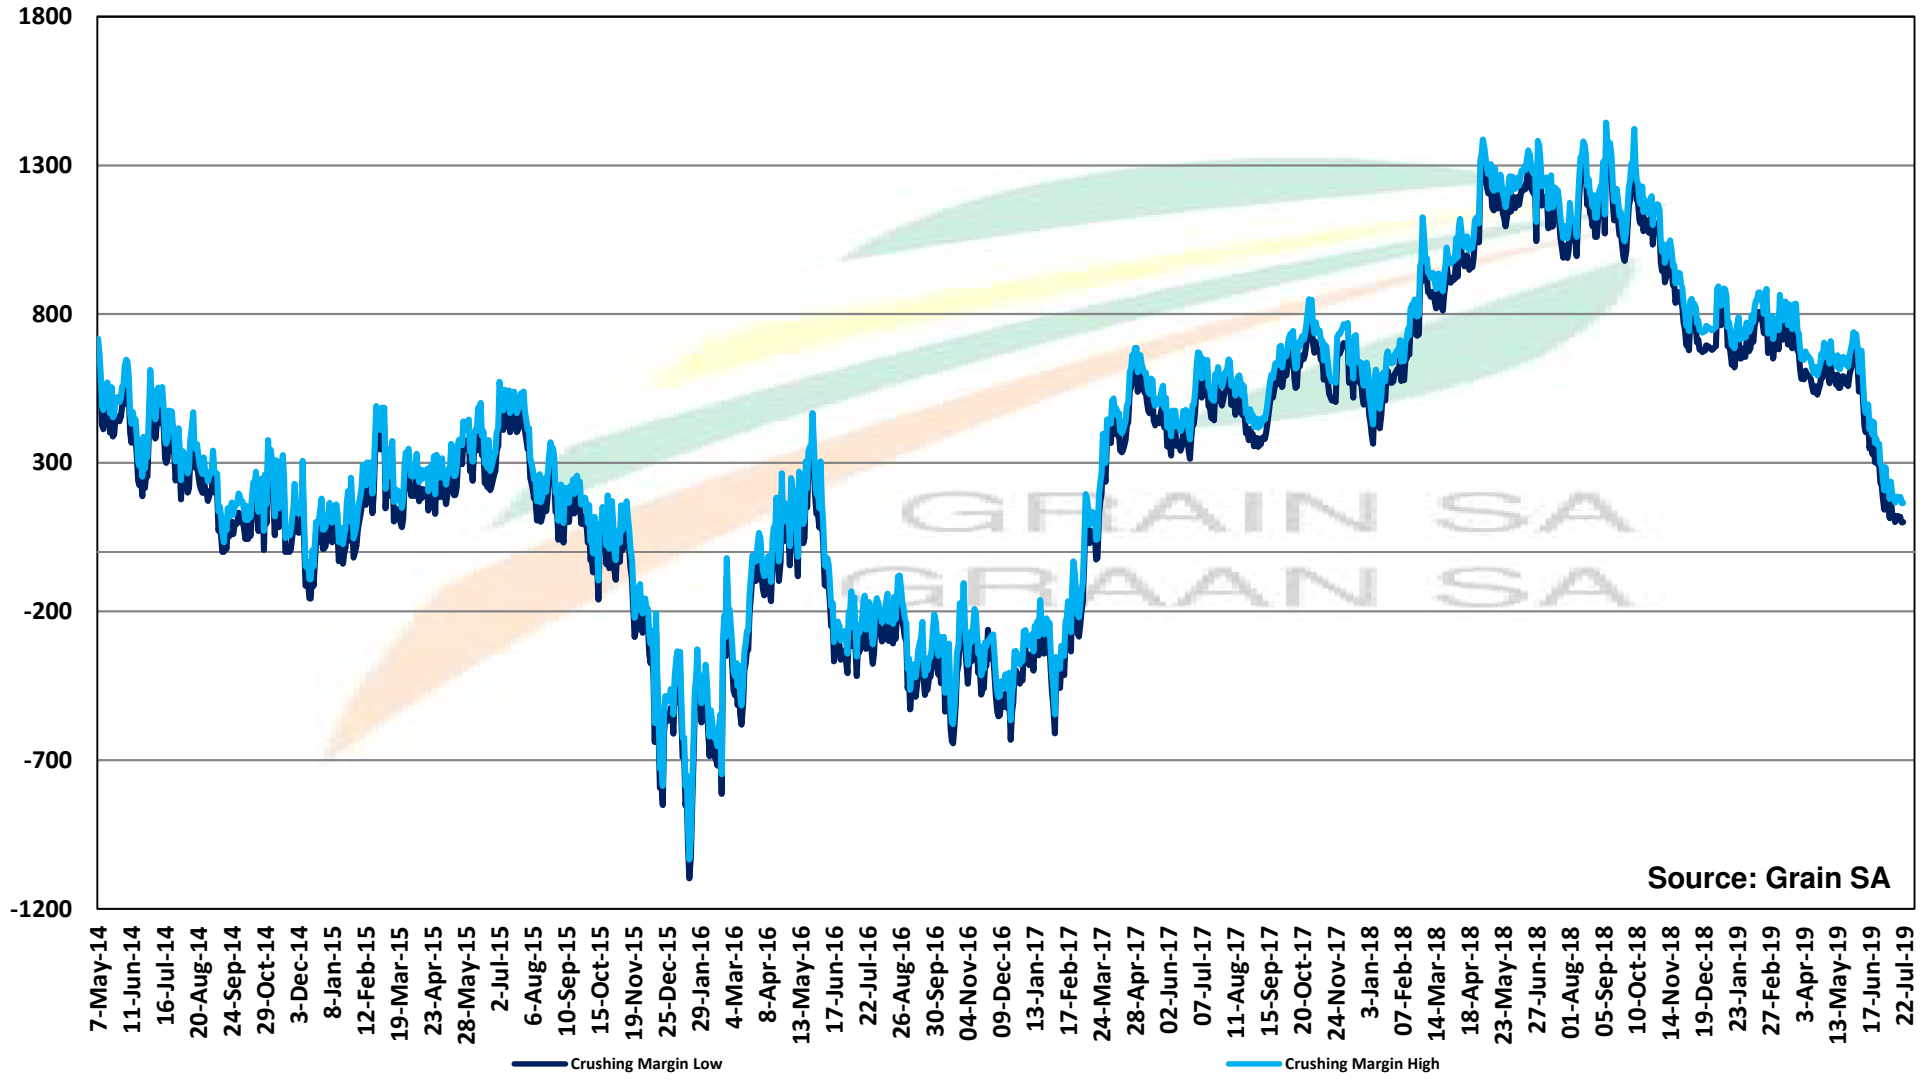

Source: Grain SA

PRICES OF DERIVED SOYBEAN DELIVERED IN RANDFONTEIN PRYSE VAN AFGELEIDE SOJABONE GELEWER IN RANDFONTEIN

PRICES OF SOYBEAN SEED DELIVERED IN RANDFONTEIN MAY 2019
PRYSE VAN SOJABOONSAAD GELEWER IN RANDFONTEIN MAY 2019

PRICES OF SOYBEAN CRUSHING MARGIN PRYSE VAN SOJABOON PERSMARGE

Source: Grain SA

PRICES OF BRAZILIAN SOYBEAN DELIVERED IN RANDFONTEIN PRYSE VAN BRASILIAANSE SOJABONE GELEWER IN RANDFONTEIN

Source: Grain SA