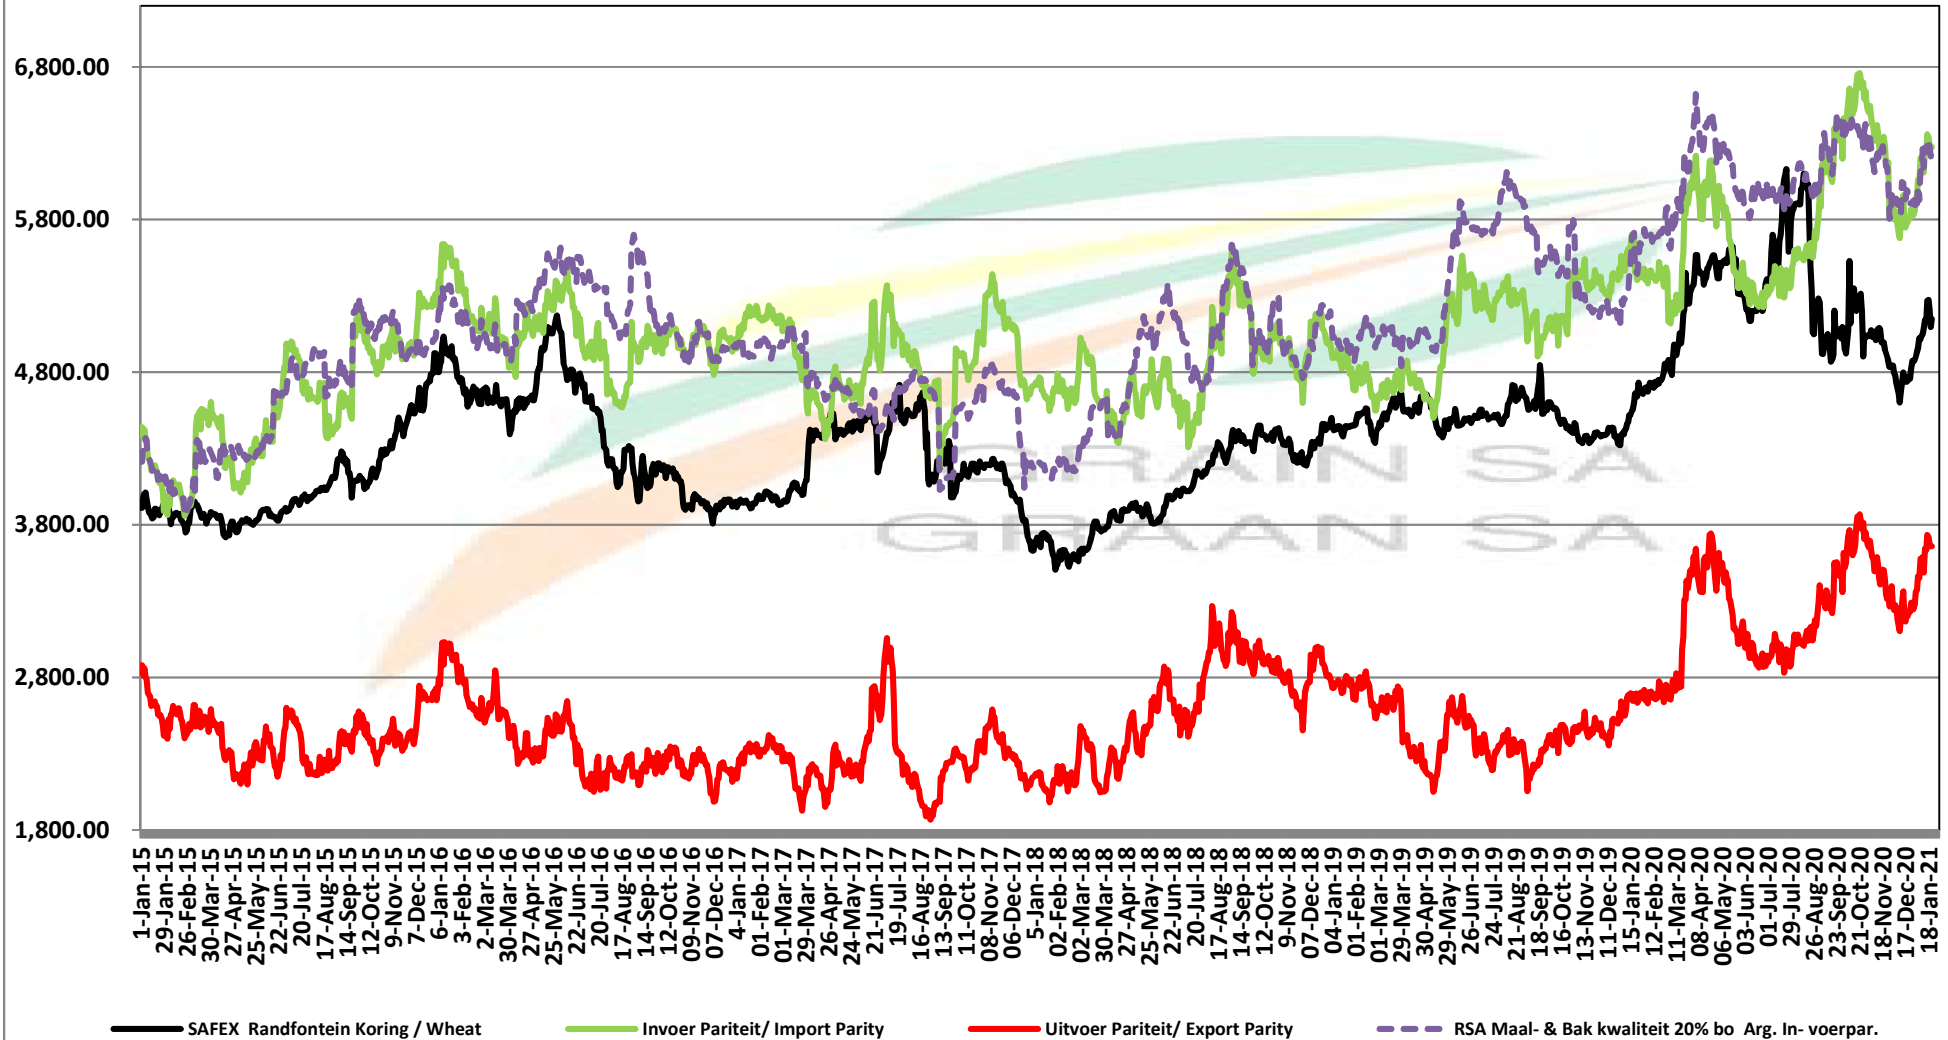

PRICES OF RSA AND ARGENTINE WHEAT DELIVERED IN RANDFONTEIN

PRYSE VAN RSA EN ARGENTYNSE KORING GELEWER IN RANDFONTEIN

Source: Grain SA

PRICES OF SOUTH AFRICAN AND USA WHEAT DELIVERED IN RANDFONTEIN

PRYSE VAN SUID AFRIKAANSE EN VSA KORING GELEWER IN RANDFONTEIN

Source: Grain SA

PRICES OF WHEAT DELIVERED IN RANDFONTEIN PRYSE VAN KORING GELEWER IN RANDFONTEIN

PRICES OF RSA AND GERMAN WHEAT DELIVERED IN RANDFONTEIN

PRYSE VAN RSA EN DUITSTE KORING GELEWER IN RANDFONTEIN

— SAFEX Randfontein Koring / Wheat

— Duitse koring invoerpariteit / German wheat import parity

— DURBAN

PRICES OF WHEAT DELIVERED IN DURBAN HARBOUR PRYSE VAN KORING VIR LEWERING IN DURBAN HAWE

PRICES OF BARLEY DELIVERED IN RANDFONTEIN