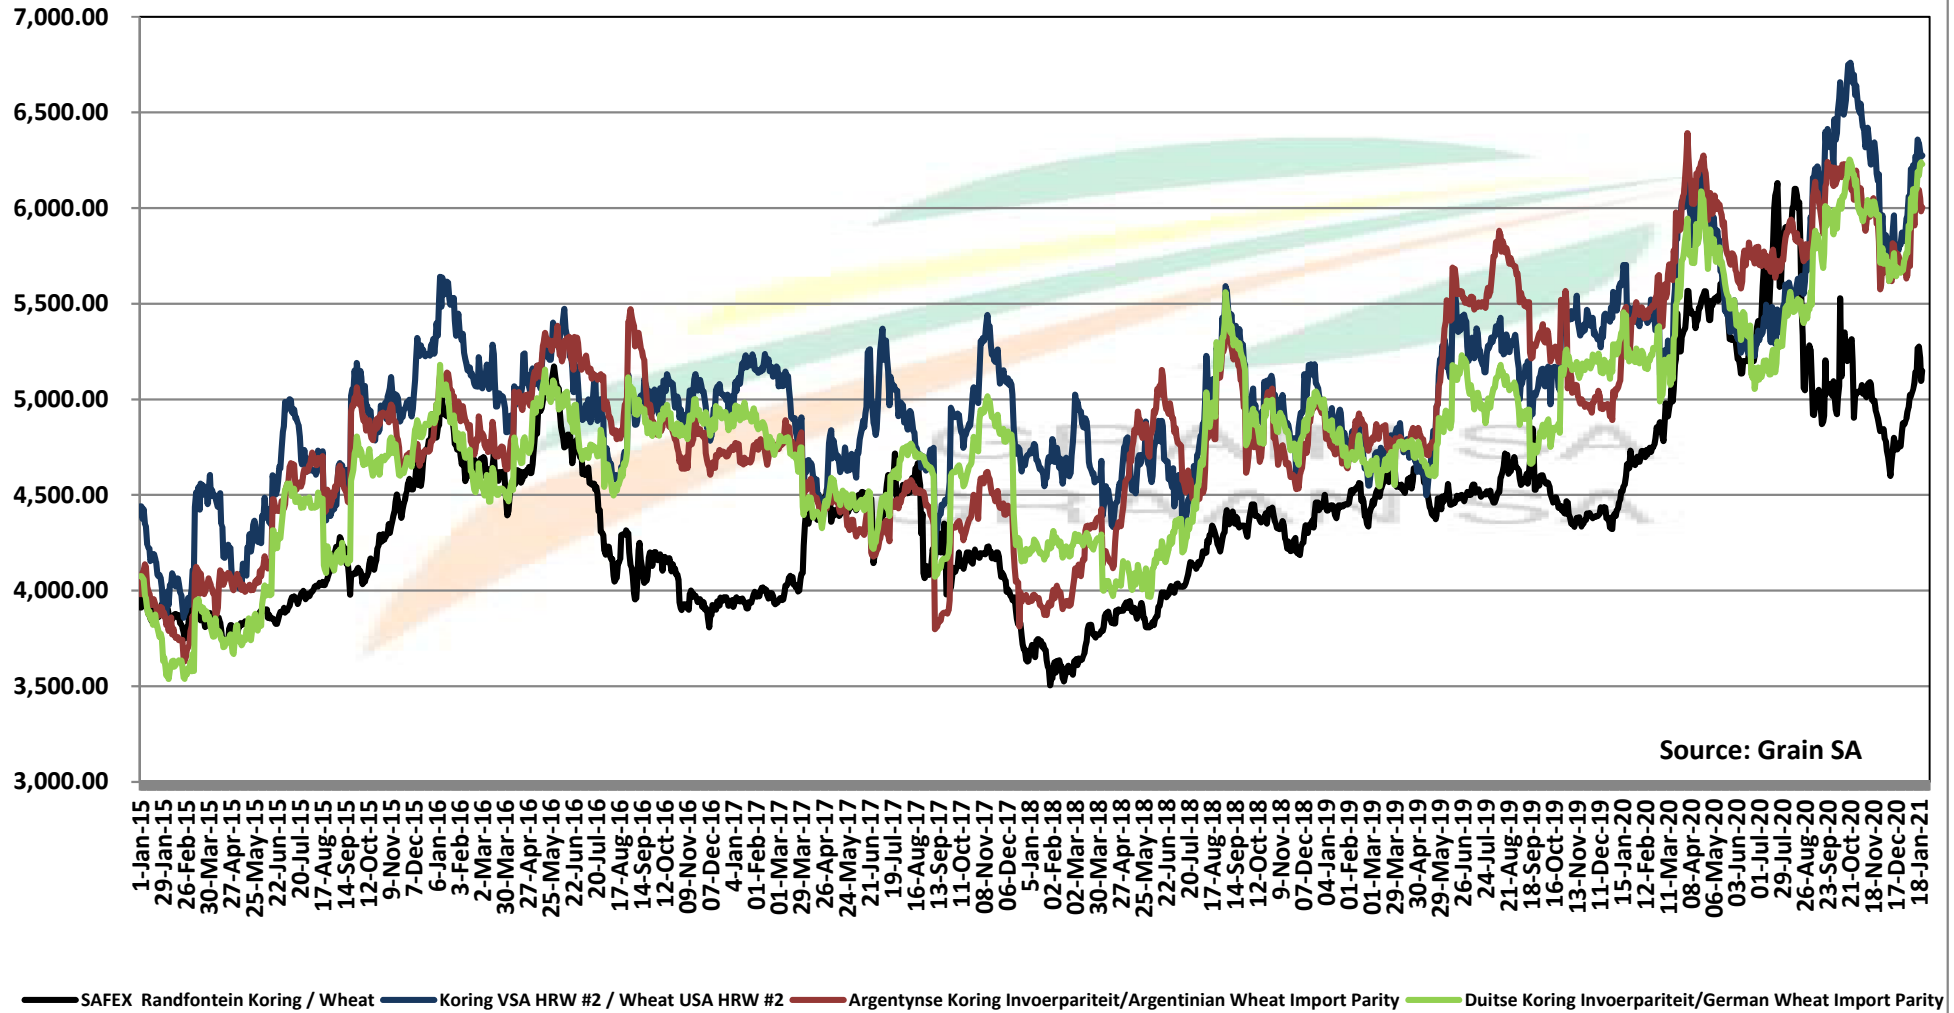

PRICES OF RSA AND ARGENTINE WHEAT DELIVERED IN RANDFONTEIN

PRYSE VAN RSA EN ARGENTYNSE KORING GELEWER IN RANDFONTEIN

Source: Grain SA

PRICES OF SOUTH AFRICAN AND USA WHEAT DELIVERED IN RANDFONTEIN

PRYSE VAN SUID AFRIKAANSE EN VSA KORING GELEWER IN RANDFONTEIN

Source: Grain SA

PRICES OF WHEAT DELIVERED IN RANDFONTEIN PRYSE VAN KORING GELEWER IN RANDFONTEIN

PRICES OF RSA AND GERMAN WHEAT DELIVERED IN RANDFONTEIN

PRYSE VAN RSA EN DUITSTE KORING GELEWER IN RANDFONTEIN