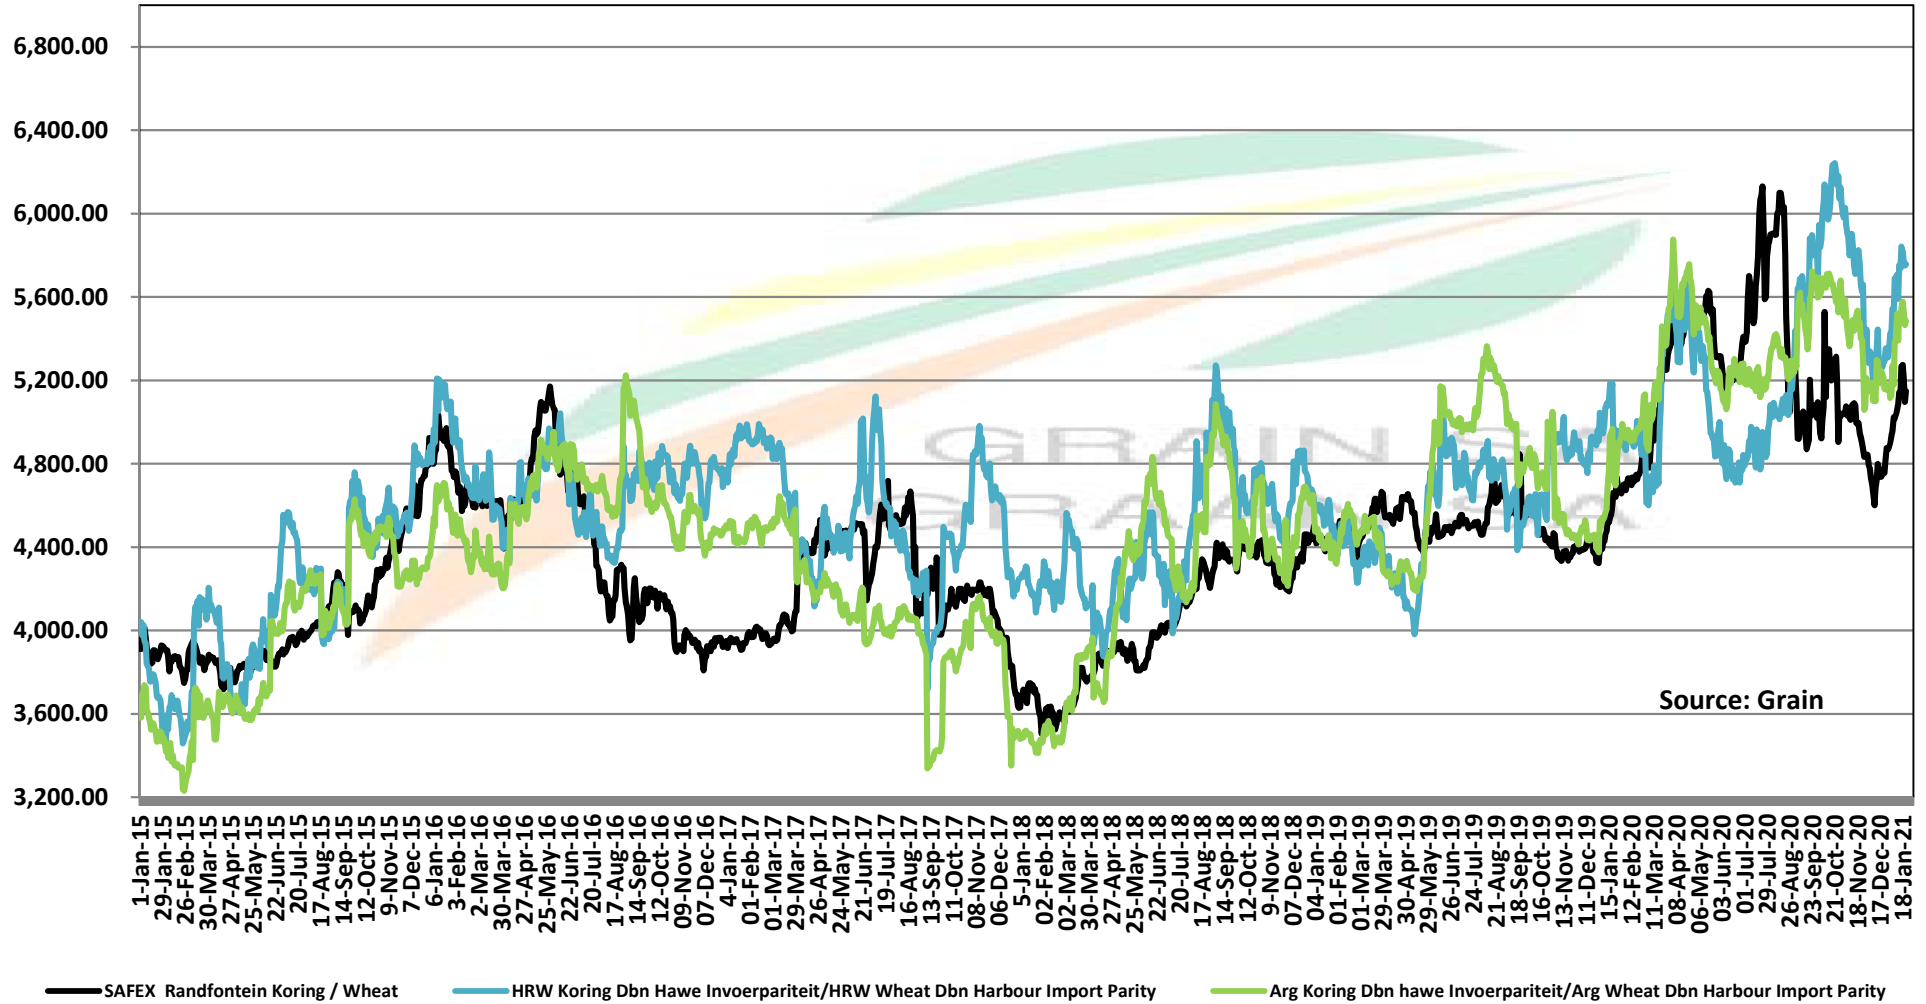

Source: Grain SA

PRICES OF WHEAT DELIVERED IN RANDFONTEIN PRYSE VAN KORING GELEWER IN RANDFONTEIN

PRICES OF RSA AND GERMAN WHEAT DELIVERED IN RANDFONTEIN

PRYSE VAN RSA EN DUITSTE KORING GELEWER IN RANDFONTEIN

— SAFEX Randfontein Koring / Wheat

— Duitse koring invoerpariteit / German wheat import parity

— DURBAN

PRICES OF WHEAT DELIVERED IN DURBAN HARBOUR PRYSE VAN KORING VIR LEWERING IN DURBAN HAWE

PRICES OF BARLEY DELIVERED IN RANDFONTEIN