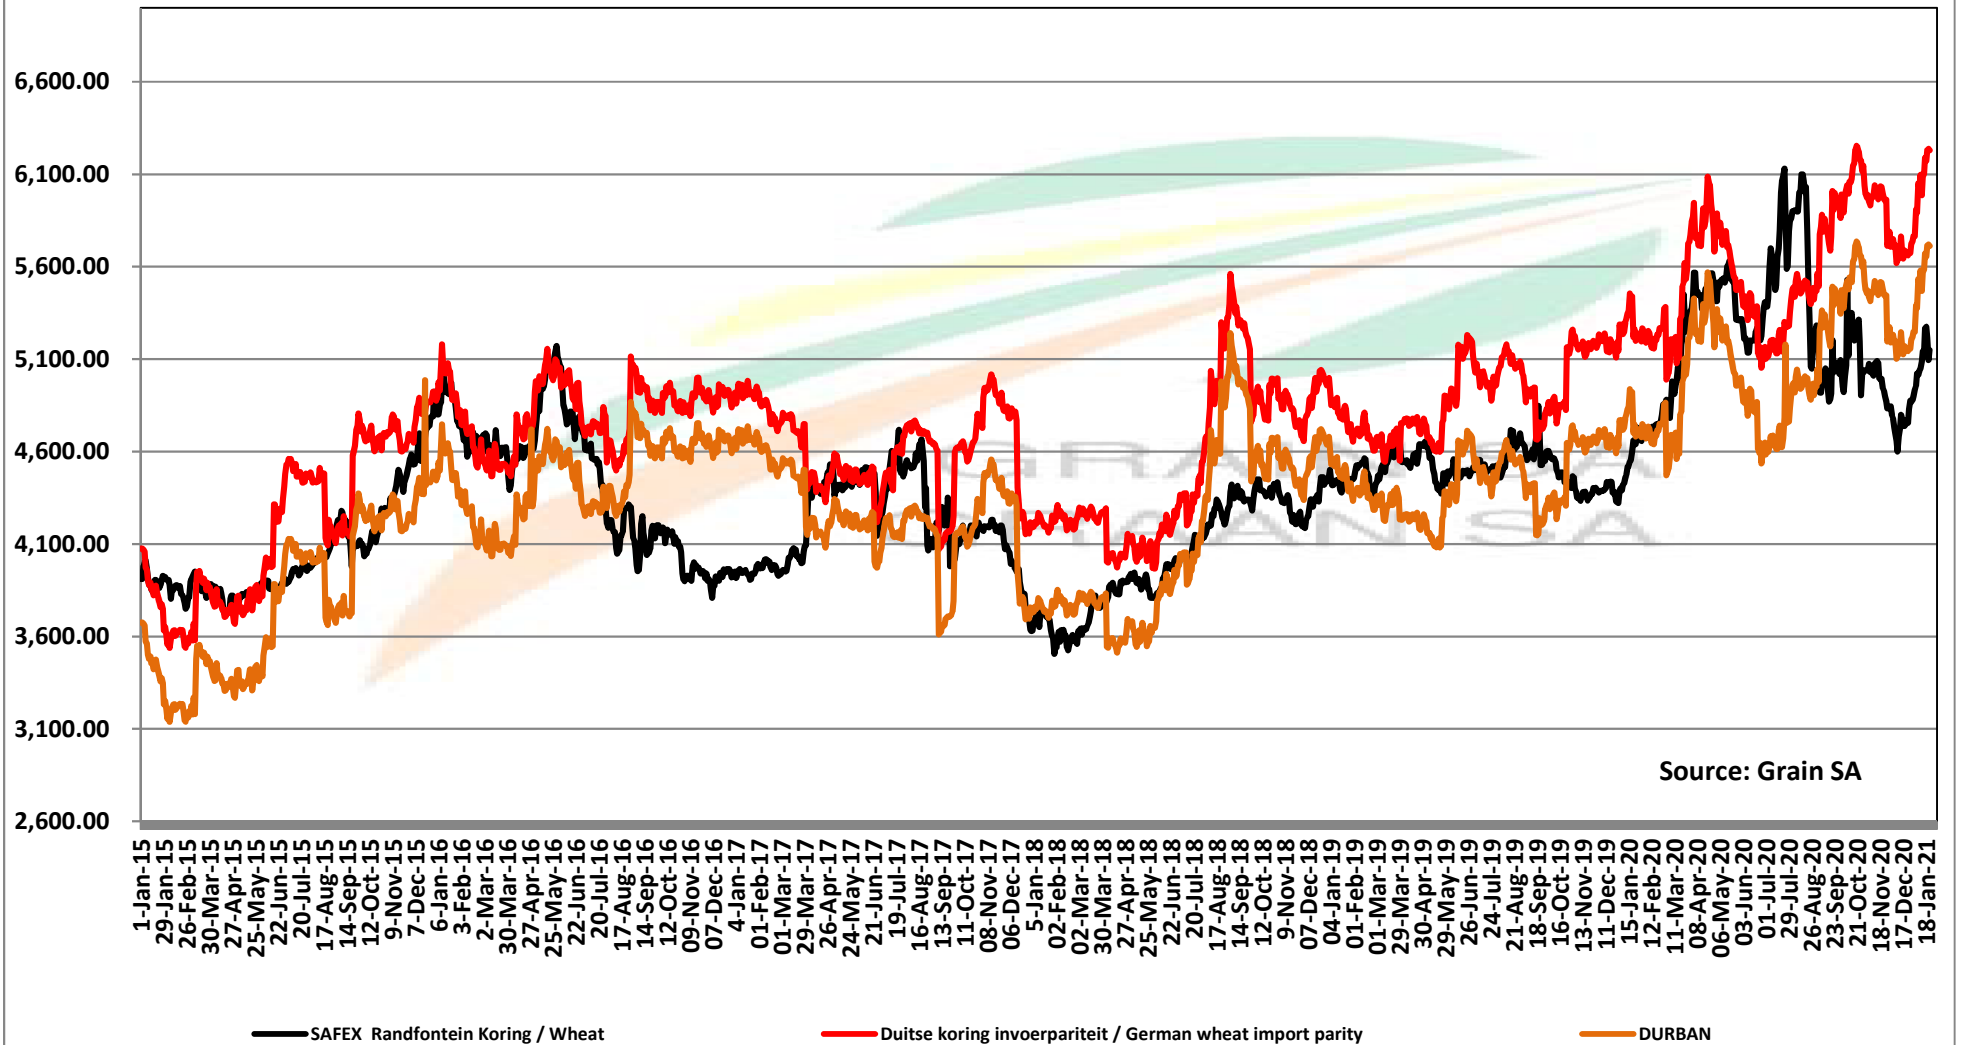

PRICES OF RSA AND GERMAN WHEAT DELIVERED IN RANDFONTEIN

PRYSE VAN RSA EN DUITSTE KORING GELEWER IN RANDFONTEIN

— SAFEX Randfontein Koring / Wheat

— Duitse koring invoerpariteit / German wheat import parity

— DURBAN