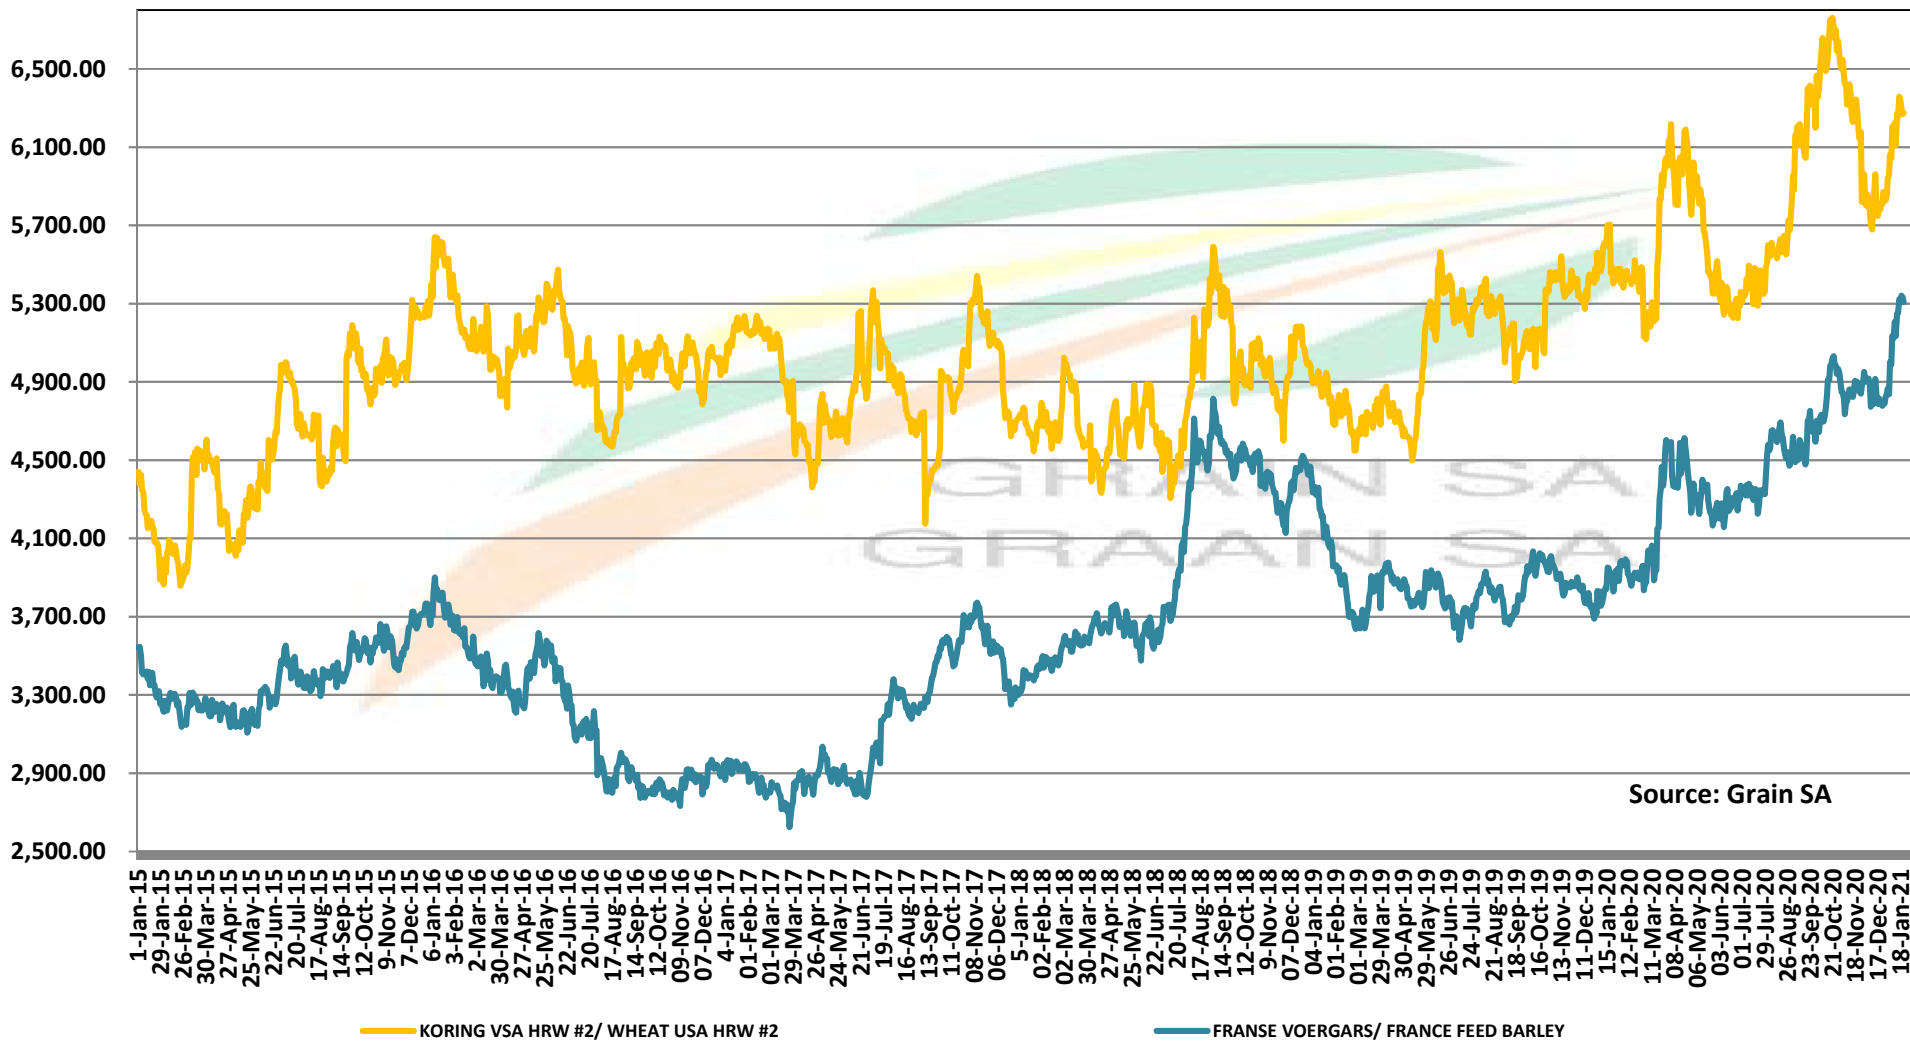

Source: Grain SA

PRICES OF WHEAT DELIVERED IN RANDFONTEIN PRYSE VAN KORING GELEWER IN RANDFONTEIN

PRICES OF RSA AND GERMAN WHEAT DELIVERED IN RANDFONTEIN

PRYSE VAN RSA EN DUITSTE KORING GELEWER IN RANDFONTEIN

— SAFEX Randfontein Koring / Wheat

— Duitse koring invoerpariteit / German wheat import parity

— DURBAN

PRICES OF WHEAT DELIVERED IN DURBAN HARBOUR PRYSE VAN KORING VIR LEWERING IN DURBAN HAWE

PRICES OF BARLEY DELIVERED IN RANDFONTEIN

PRYSE VAN GARS GELEWER IN RANDFONTEIN

IMPORT PARITY OF USA HRW AND FRANCE FEED BARLEY

INVOERPARITEIT VAN VSA HRW KORING EN FRANSE VOERGARS

IMPORT PARITY AND EXPORT PARITY OF USA OATS INVOERPARITEIT EN UITVOERPARITEIT VAN VSA HAWER