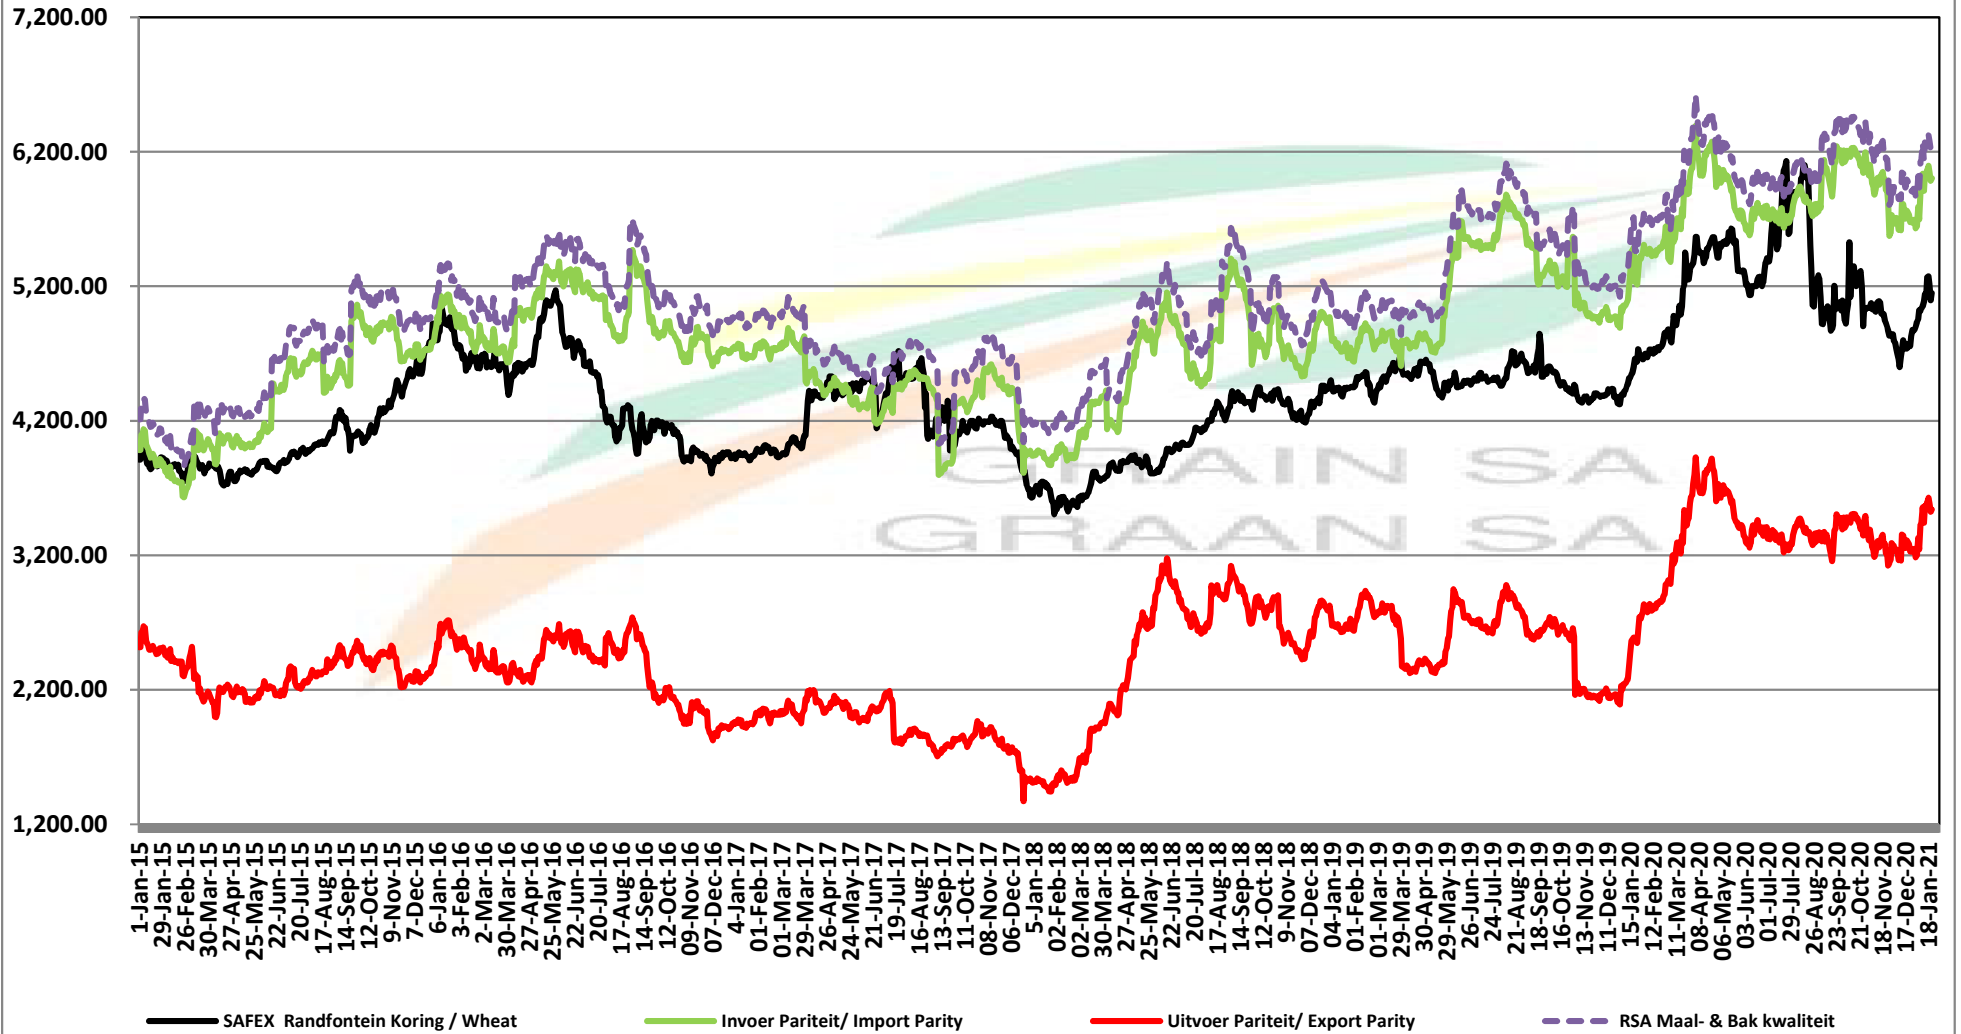

PRICES OF RSA AND ARGENTINE WHEAT DELIVERED IN RANDFONTEIN

PRYSE VAN RSA EN ARGENTYNSE KORING GELEWER IN RANDFONTEIN

Source: Grain SA

PRICES OF SOUTH AFRICAN AND USA WHEAT DELIVERED IN RANDFONTEIN

PRYSE VAN SUID AFRIKAANSE EN VSA KORING GELEWER IN RANDFONTEIN

Source: Grain SA

PRICES OF WHEAT DELIVERED IN RANDFONTEIN PRYSE VAN KORING GELEWER IN RANDFONTEIN

PRICES OF RSA AND GERMAN WHEAT DELIVERED IN RANDFONTEIN

PRYSE VAN RSA EN DUITSTE KORING GELEWER IN RANDFONTEIN

— SAFEX Randfontein Koring / Wheat

— Duitse koring invoerpariteit / German wheat import parity

— DURBAN

PRICES OF WHEAT DELIVERED IN DURBAN HARBOUR PRYSE VAN KORING VIR LEWERING IN DURBAN HAWE

PRICES OF BARLEY DELIVERED IN RANDFONTEIN