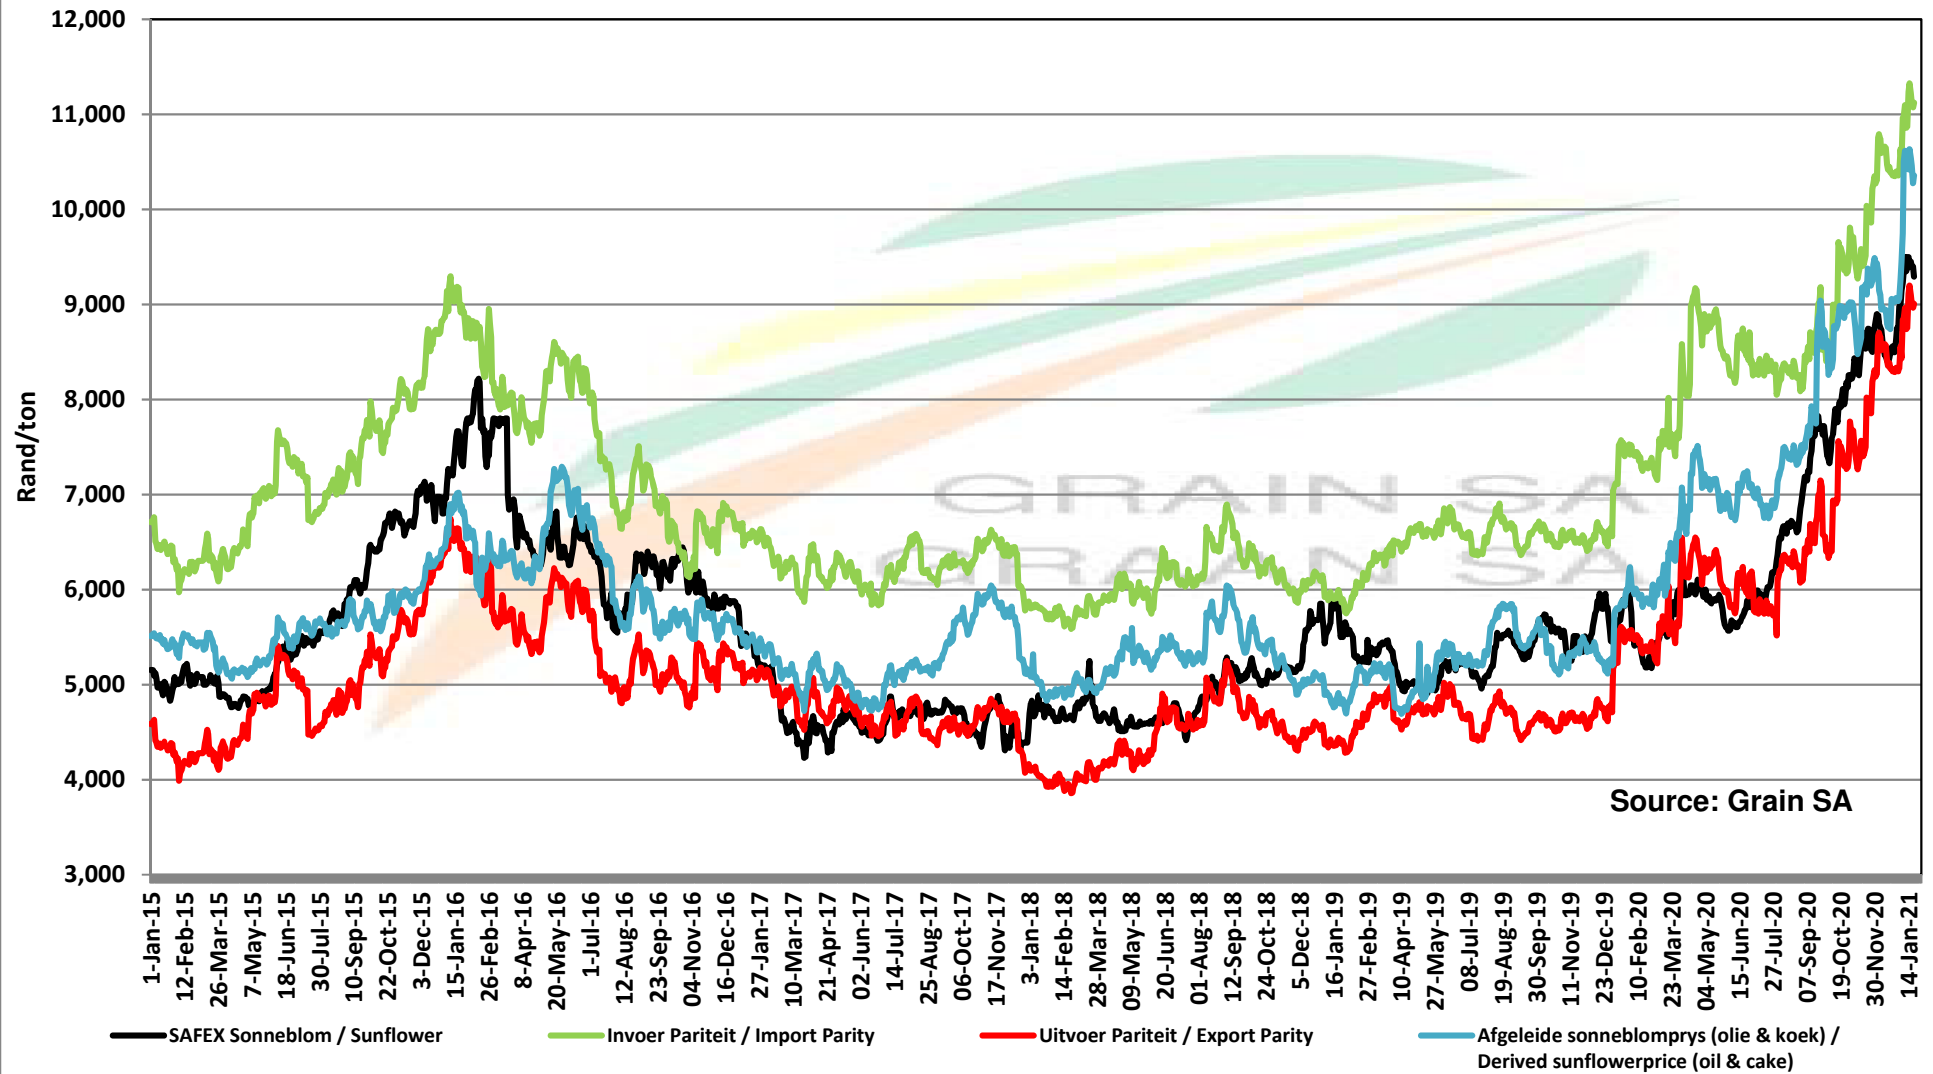

PRICES OF EU SUNFLOWER SEED DELIVERED IN RANDFONTEIN PRYSE VAN EU SONNEBLOMSAAD GELEWER IN RANDFONTEIN

Source: Grain SA

PRICES OF EU SUNFLOWER SEED DELIVERED IN RANDFONTEIN PRYSE VAN EU SONNEBLOMSAAD GELEWER IN RANDFONTEIN