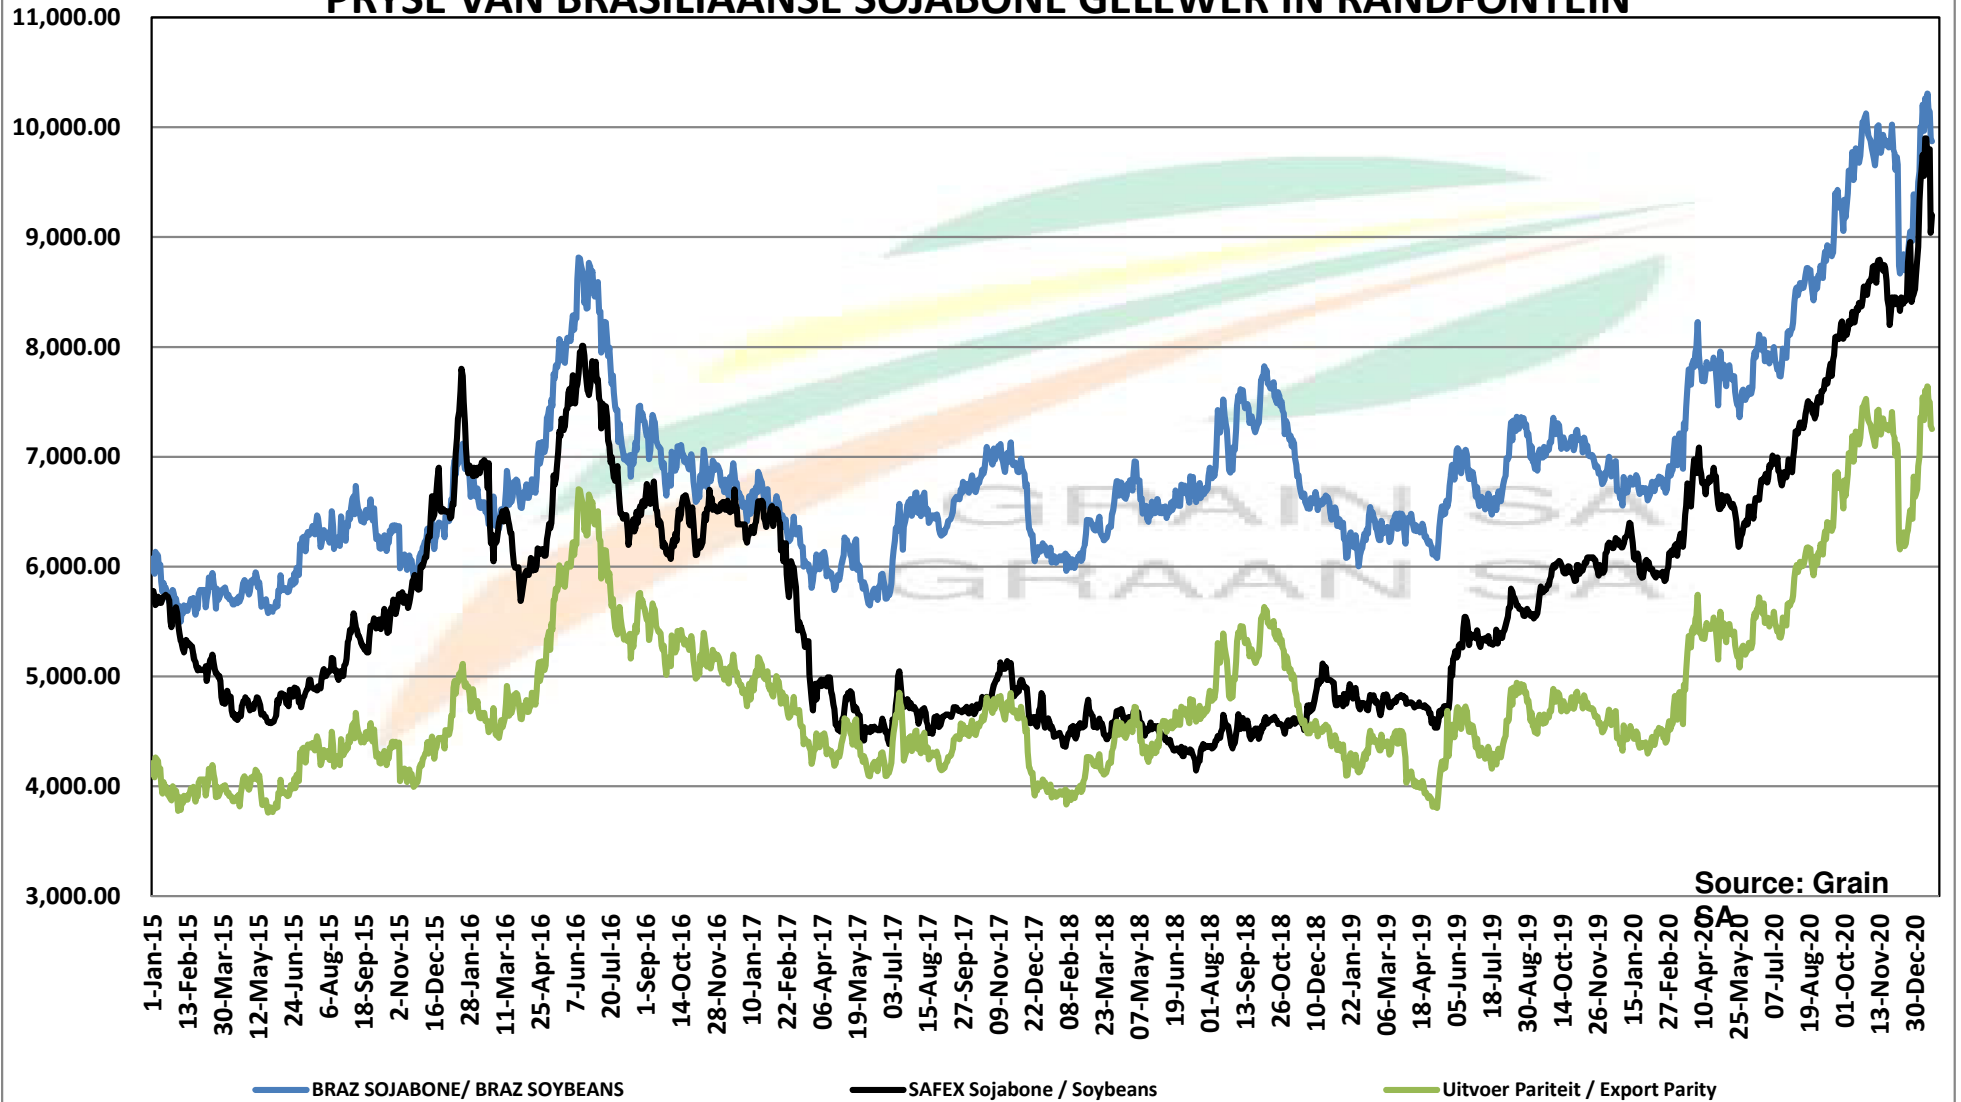

PRICES OF BRAZILIAN SOYBEAN DELIVERED IN RANDFONTEIN
PRYSE VAN BRASILIAANSE SOJABONE GELEWER IN RANDFONTEIN

Source: Grain