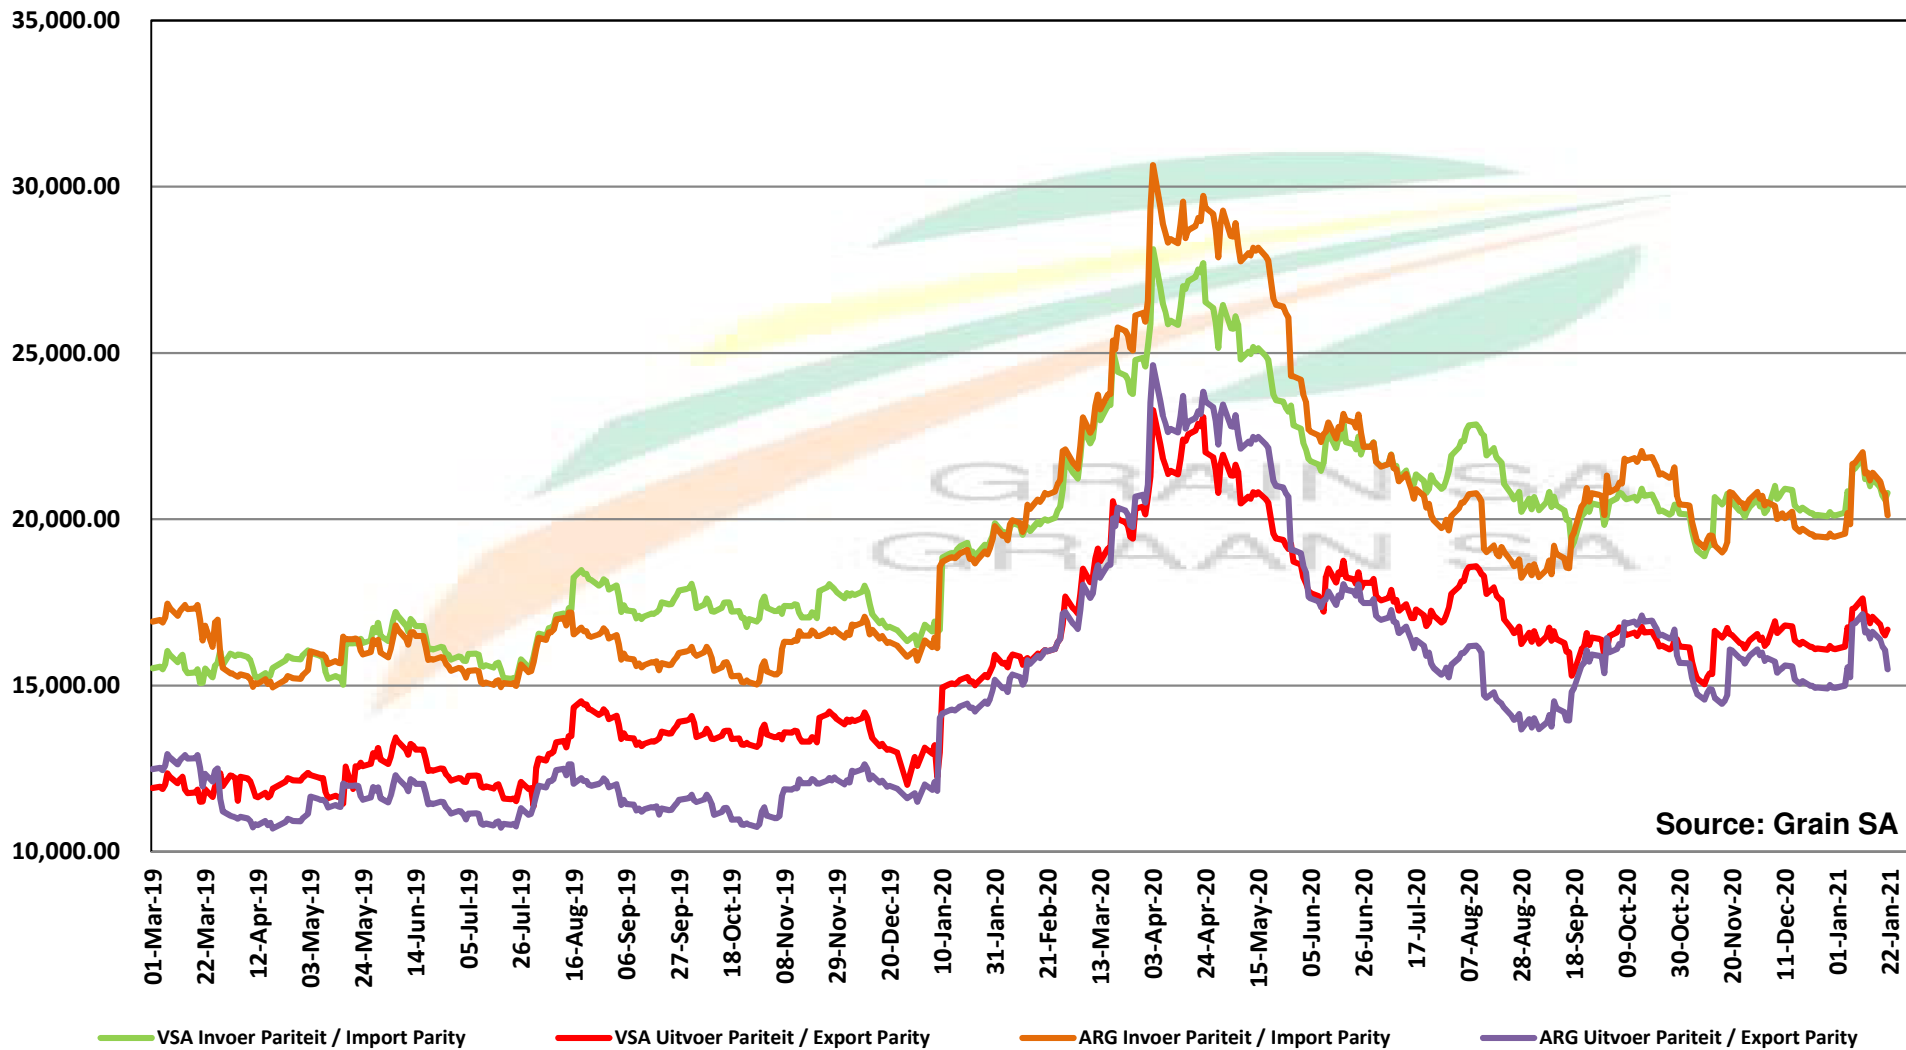

PRODUCER PARITY PRICES OF PROCESSED AND GRADED CHOICE GRADE GROUNDNUTS (40/50)
PRODSENTE PARITEITSPRYSE VAN UITGEDOPE EN GESORTEERDE KEURGRAAD GRONDBONE MET
'N PITGROOTTE VAN 40/50