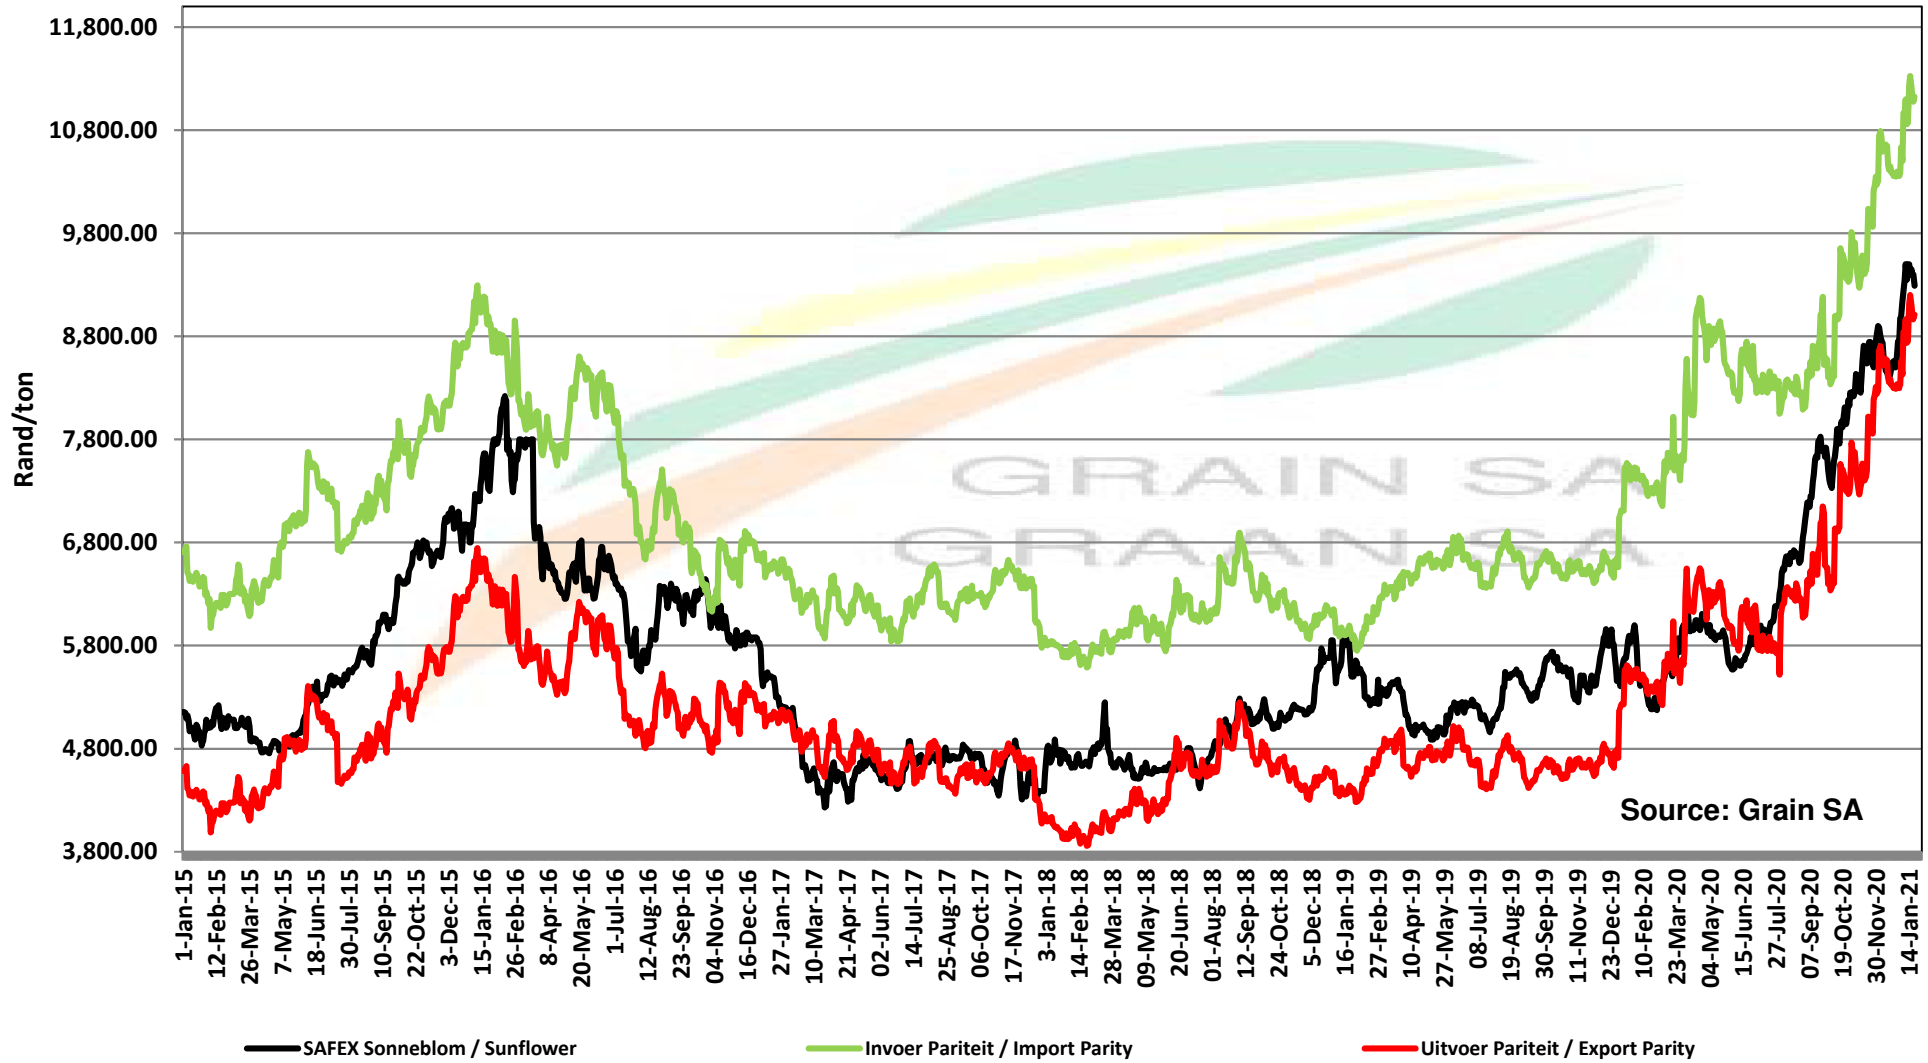

PRICES OF EU SUNFLOWER SEED DELIVERED IN RANDFONTEIN PRYSE VAN EU SONNEBLOMSAAD GELEWER IN RANDFONTEIN

Source: Grain SA

PRICES OF EU SUNFLOWER SEED DELIVERED IN RANDFONTEIN PRYSE VAN EU SONNEBLOMSAAD GELEWER IN RANDFONTEIN