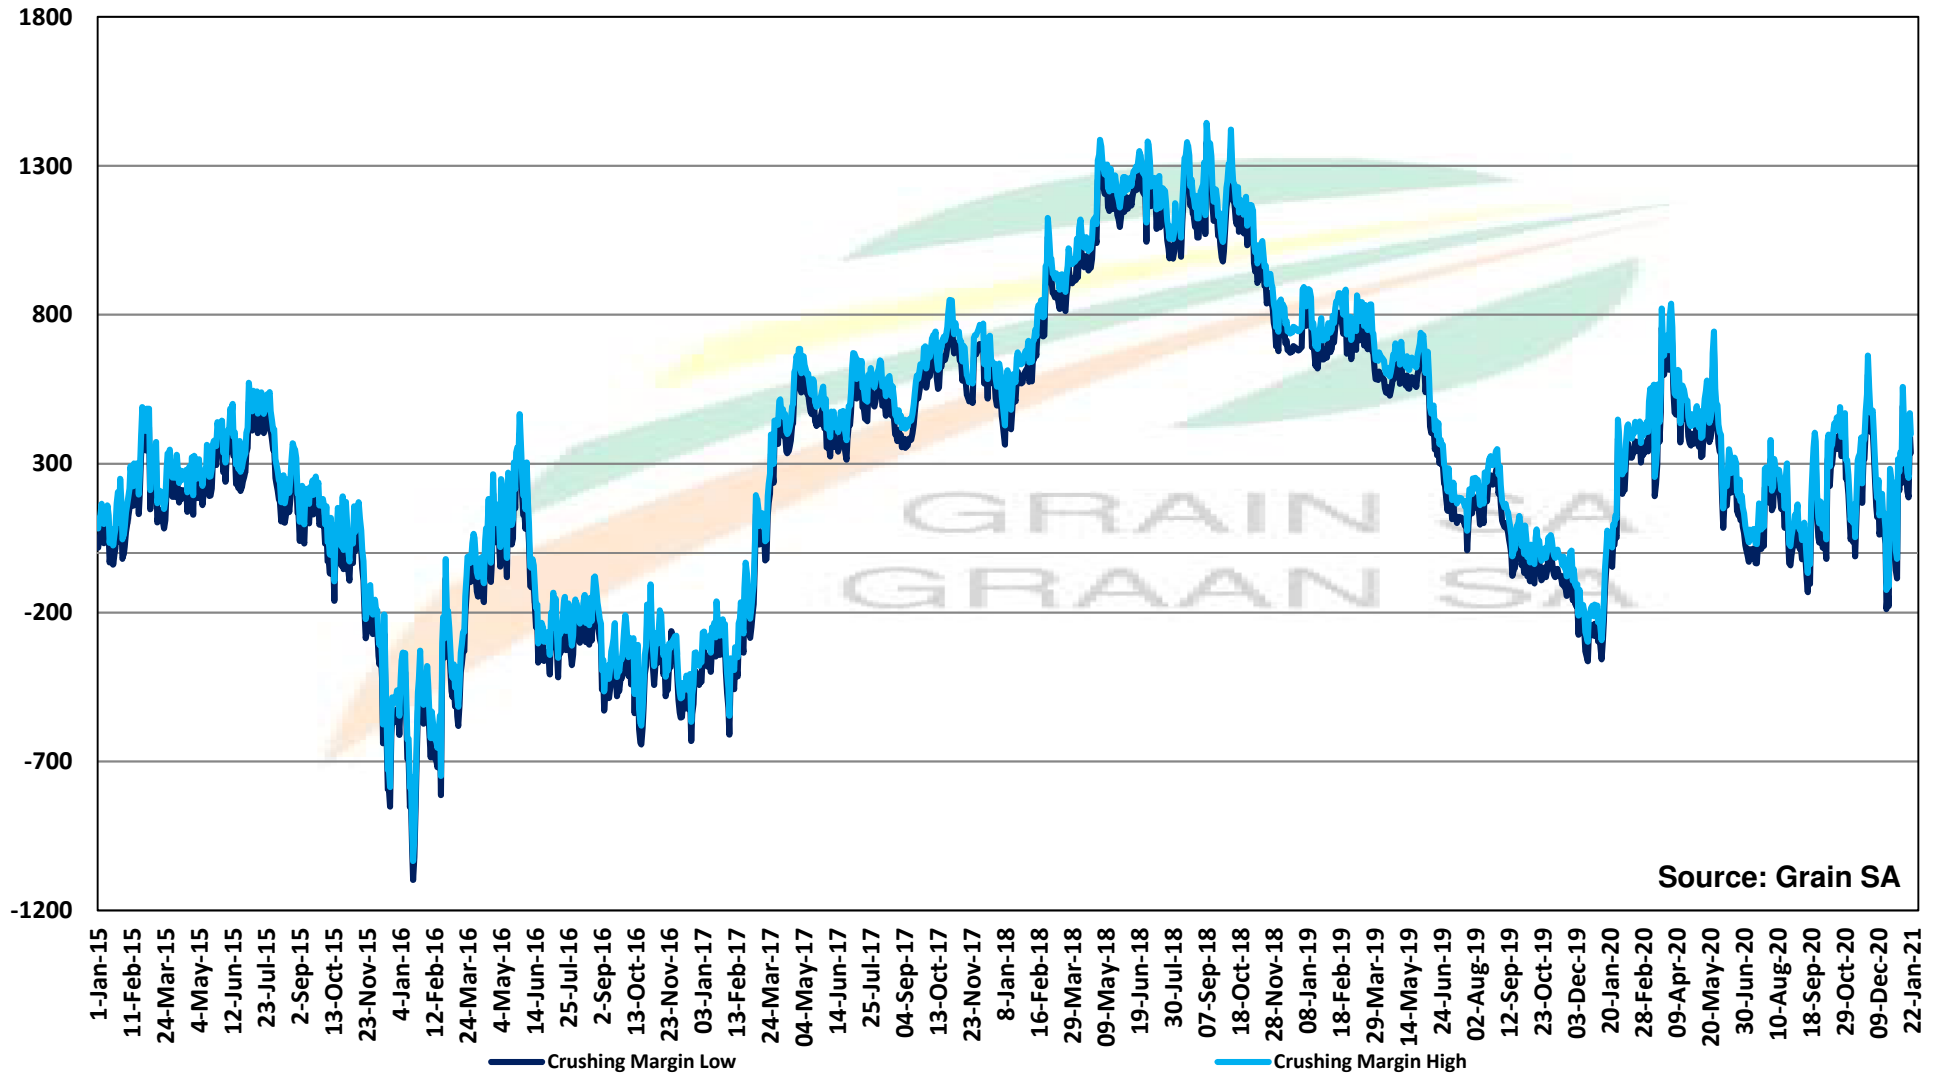

Source: Grain SA

PRICES OF DERIVED SOYBEAN DELIVERED IN RANDFONTEIN

PRYSE VAN AFGELEIDE SOJABONE GELEWER IN RANDFONTEIN

Source: Grain SA

PRICES OF SOYBEAN CRUSHING MARGIN PRYSE VAN SOJABOON PERSMARGE

Source: Grain SA