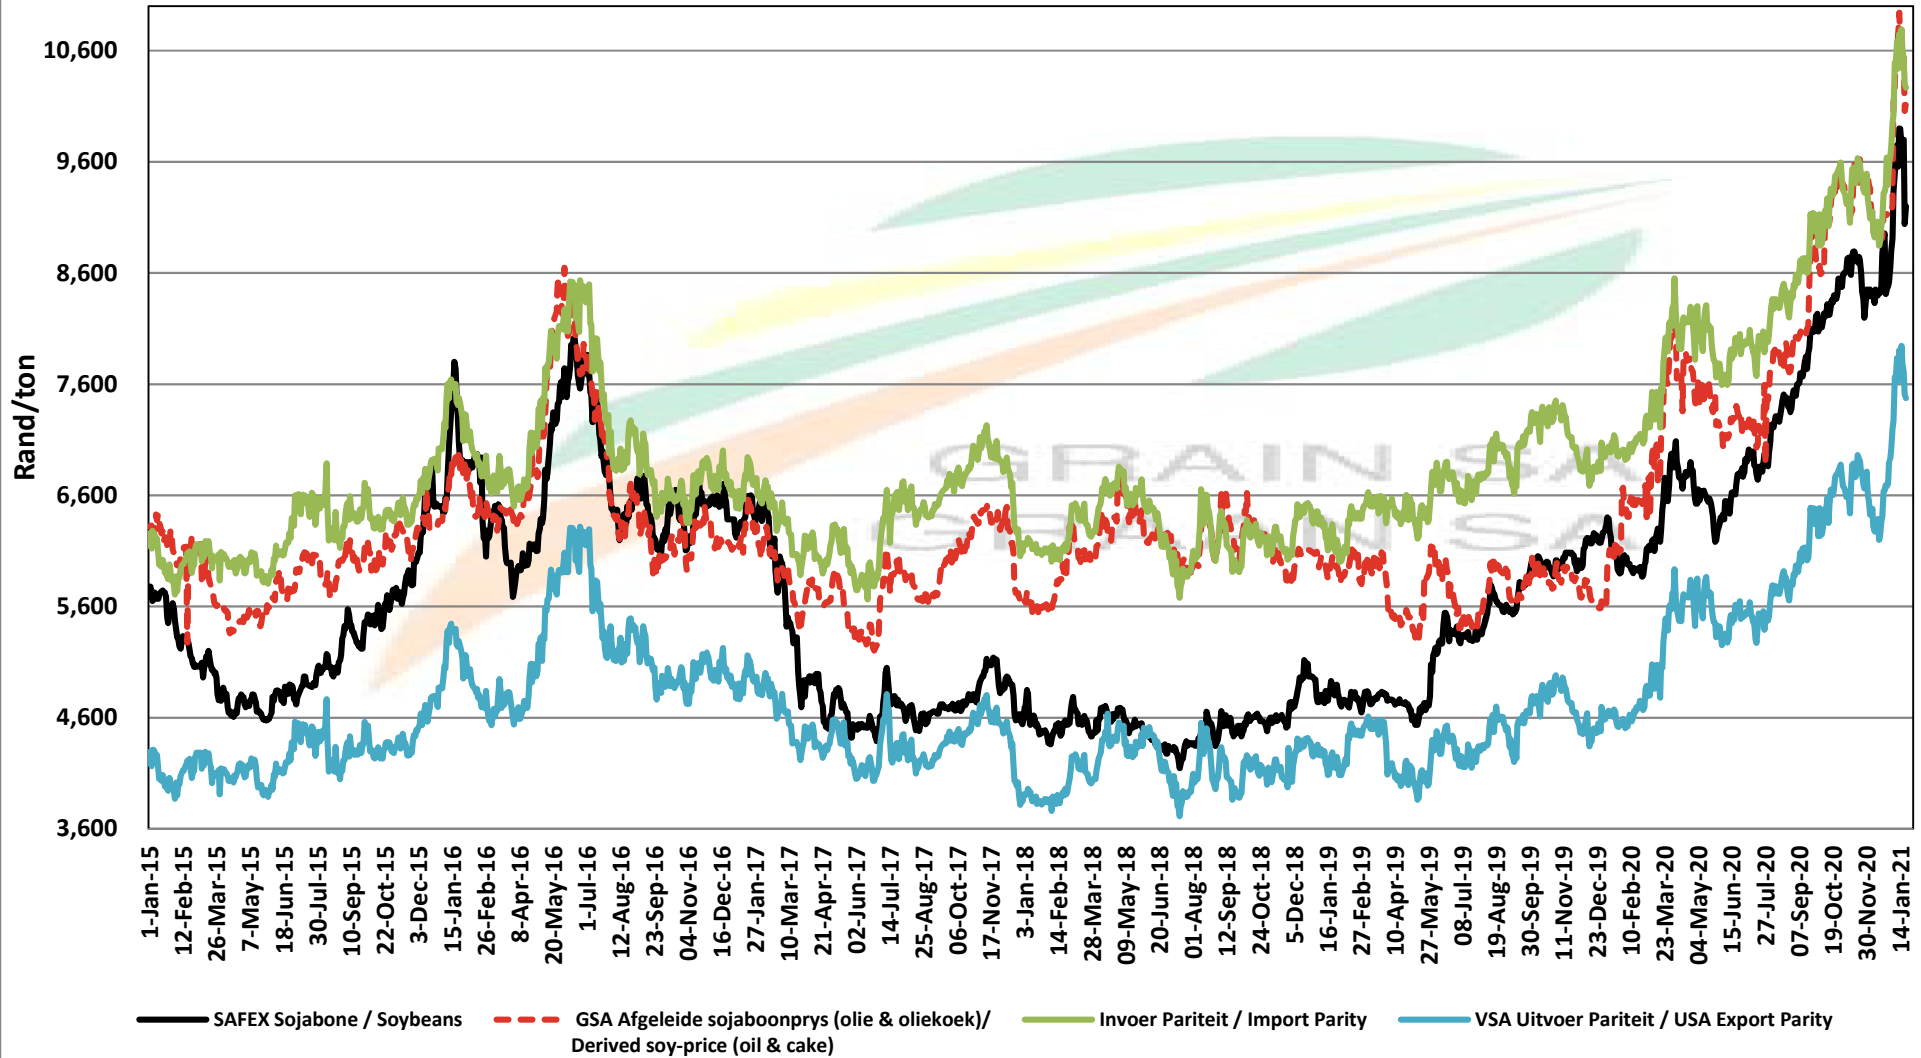

PRICES OF SOYBEAN SEED DELIVERED IN RANDFONTEIN PRYSE VAN SOJABOONSAAD GELEWER IN RANDFONTEIN

Source: Grain SA

PRICES OF ARGENTINIAN SOYBEAN SEED DELIVERED IN RANDFONTEIN PRYSE VAN ARGENTYNSE SOJABOONSAAD GELEWER IN RANDFONTEIN

Source: Grain SA

PRICES OF DERIVED SOYBEAN DELIVERED IN RANDFONTEIN

PRYSE VAN AFGELEIDE SOJABONE GELEWER IN RANDFONTEIN

Source: Grain SA

PRICES OF SOYBEAN CRUSHING MARGIN PRYSE VAN SOJABOON PERSMARGE

Source: Grain SA