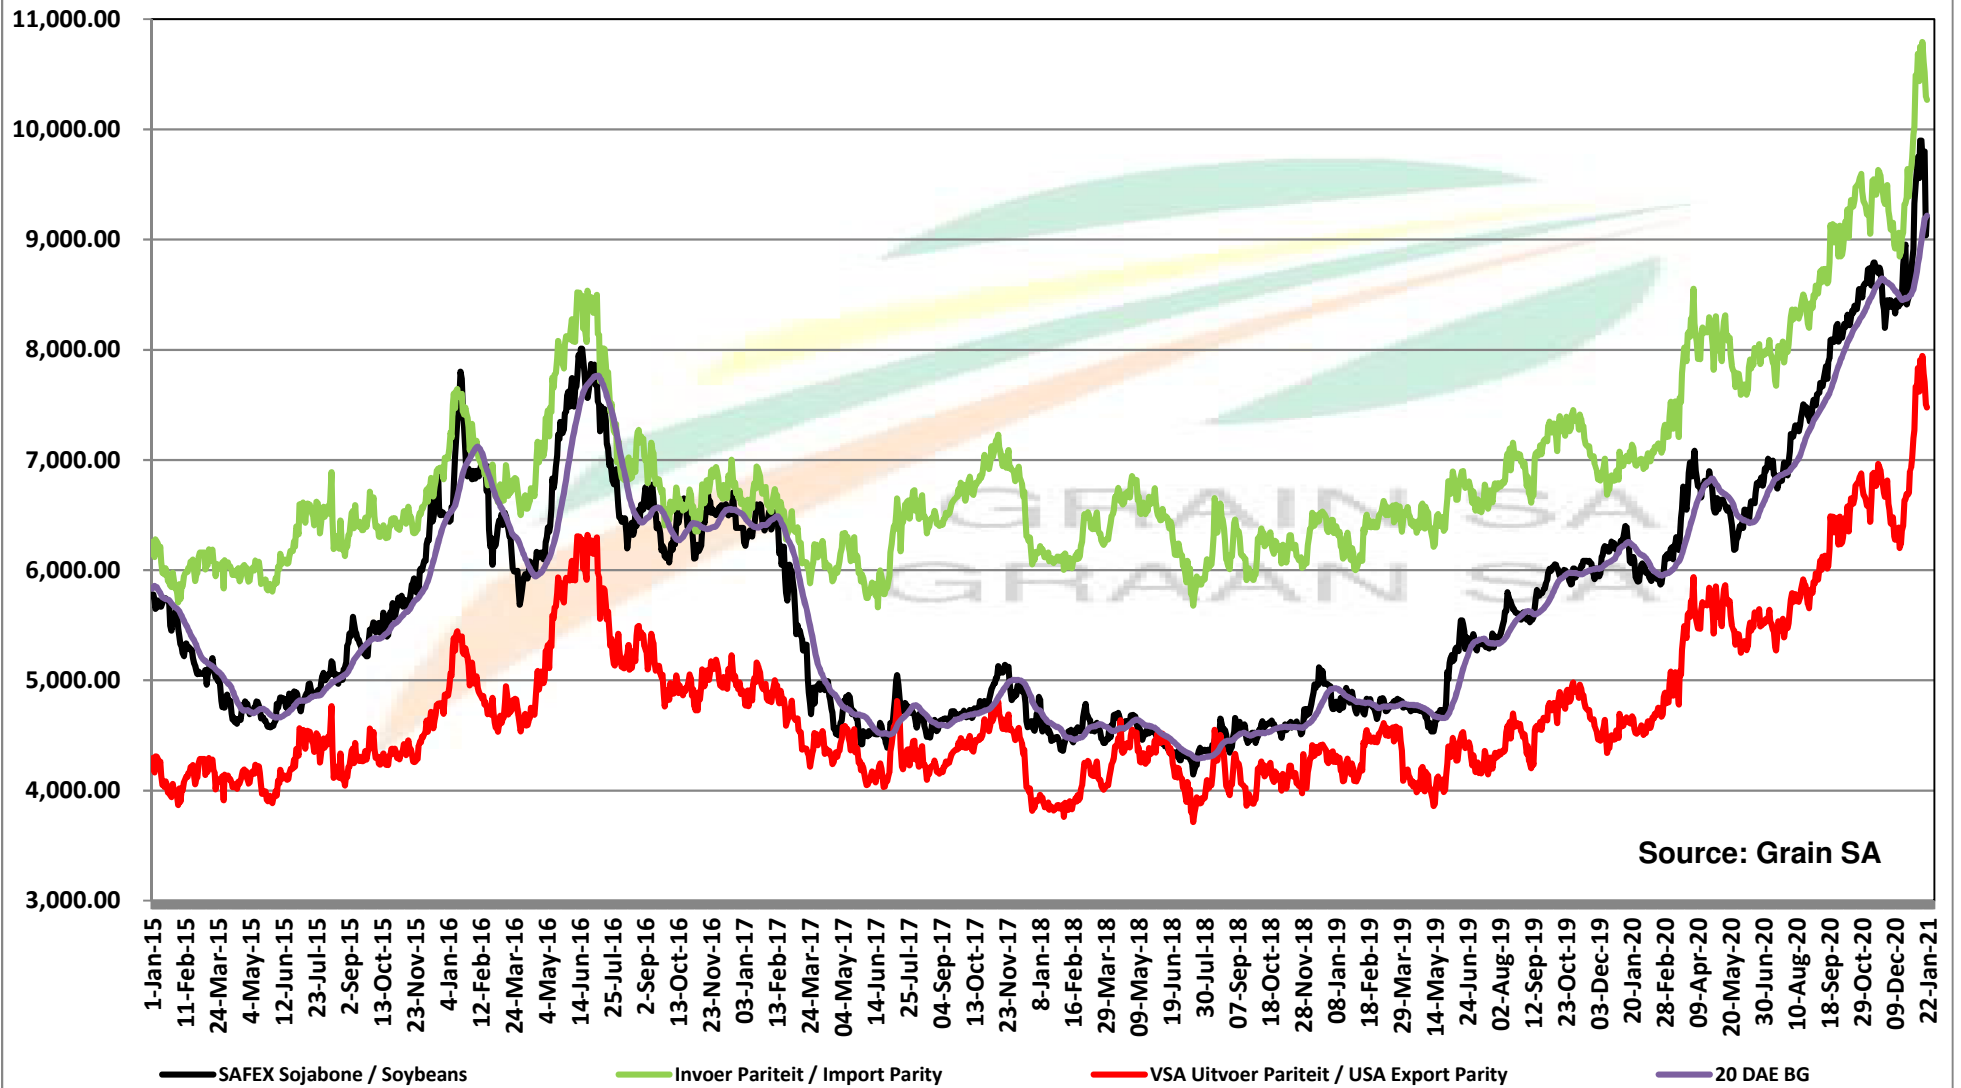

PRICES OF SOYBEAN SEED DELIVERED IN RANDFONTEIN PRYSE VAN SOJABOONSAAD GELEWER IN RANDFONTEIN

Source: Grain SA