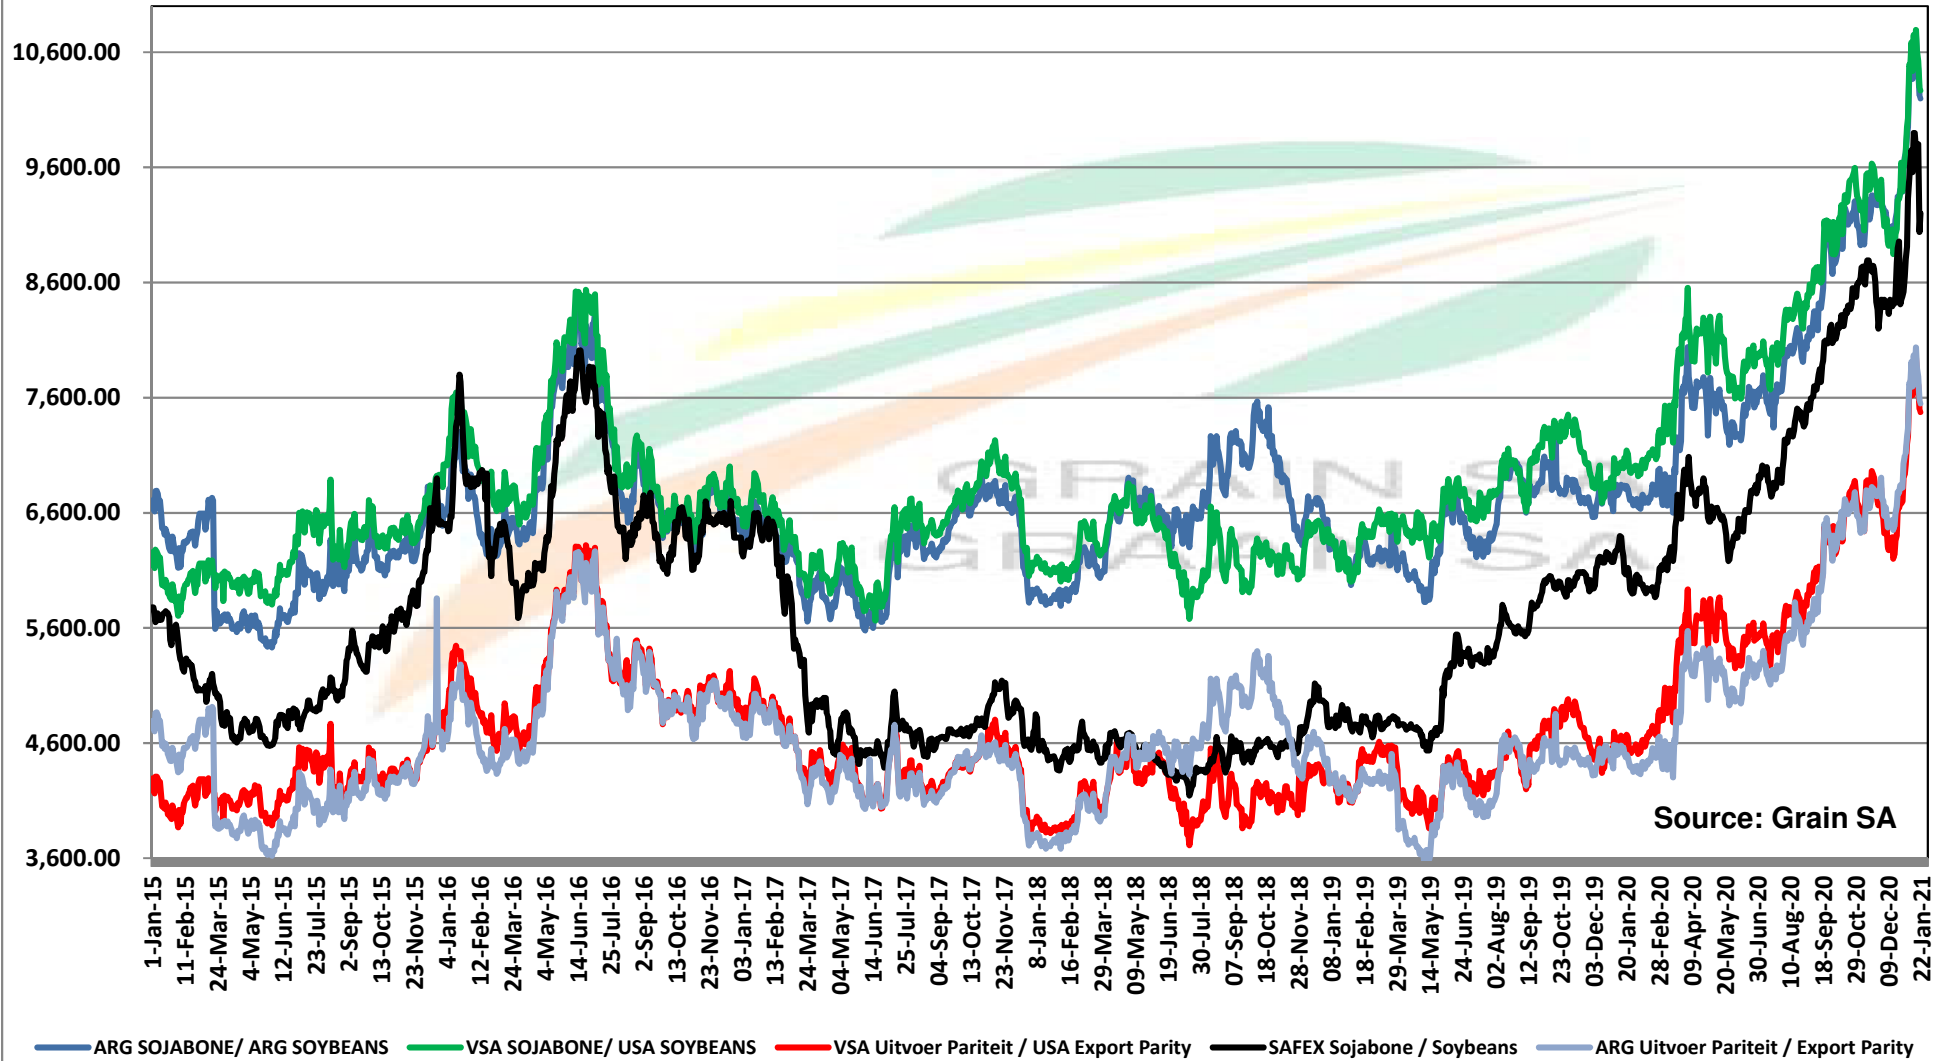

PRICES OF EU SUNFLOWER SEED DELIVERED IN RANDFONTEIN PRYSE VAN EU SONNEBLOMSAAD GELEWER IN RANDFONTEIN

Source: Grain SA

PRICES OF EU SUNFLOWER SEED DELIVERED IN RANDFONTEIN PRYSE VAN EU SONNEBLOMSAAD GELEWER IN RANDFONTEIN

PRICES OF SOYBEAN SEED DELIVERED IN RANDFONTEIN PRYSE VAN SOJABOONSAAD GELEWER IN RANDFONTEIN

Source: Grain SA

PRICES OF ARGENTINIAN SOYBEAN SEED DELIVERED IN RANDFONTEIN PRYSE VAN ARGENTYNSE SOJABOONSAAD GELEWER IN RANDFONTEIN