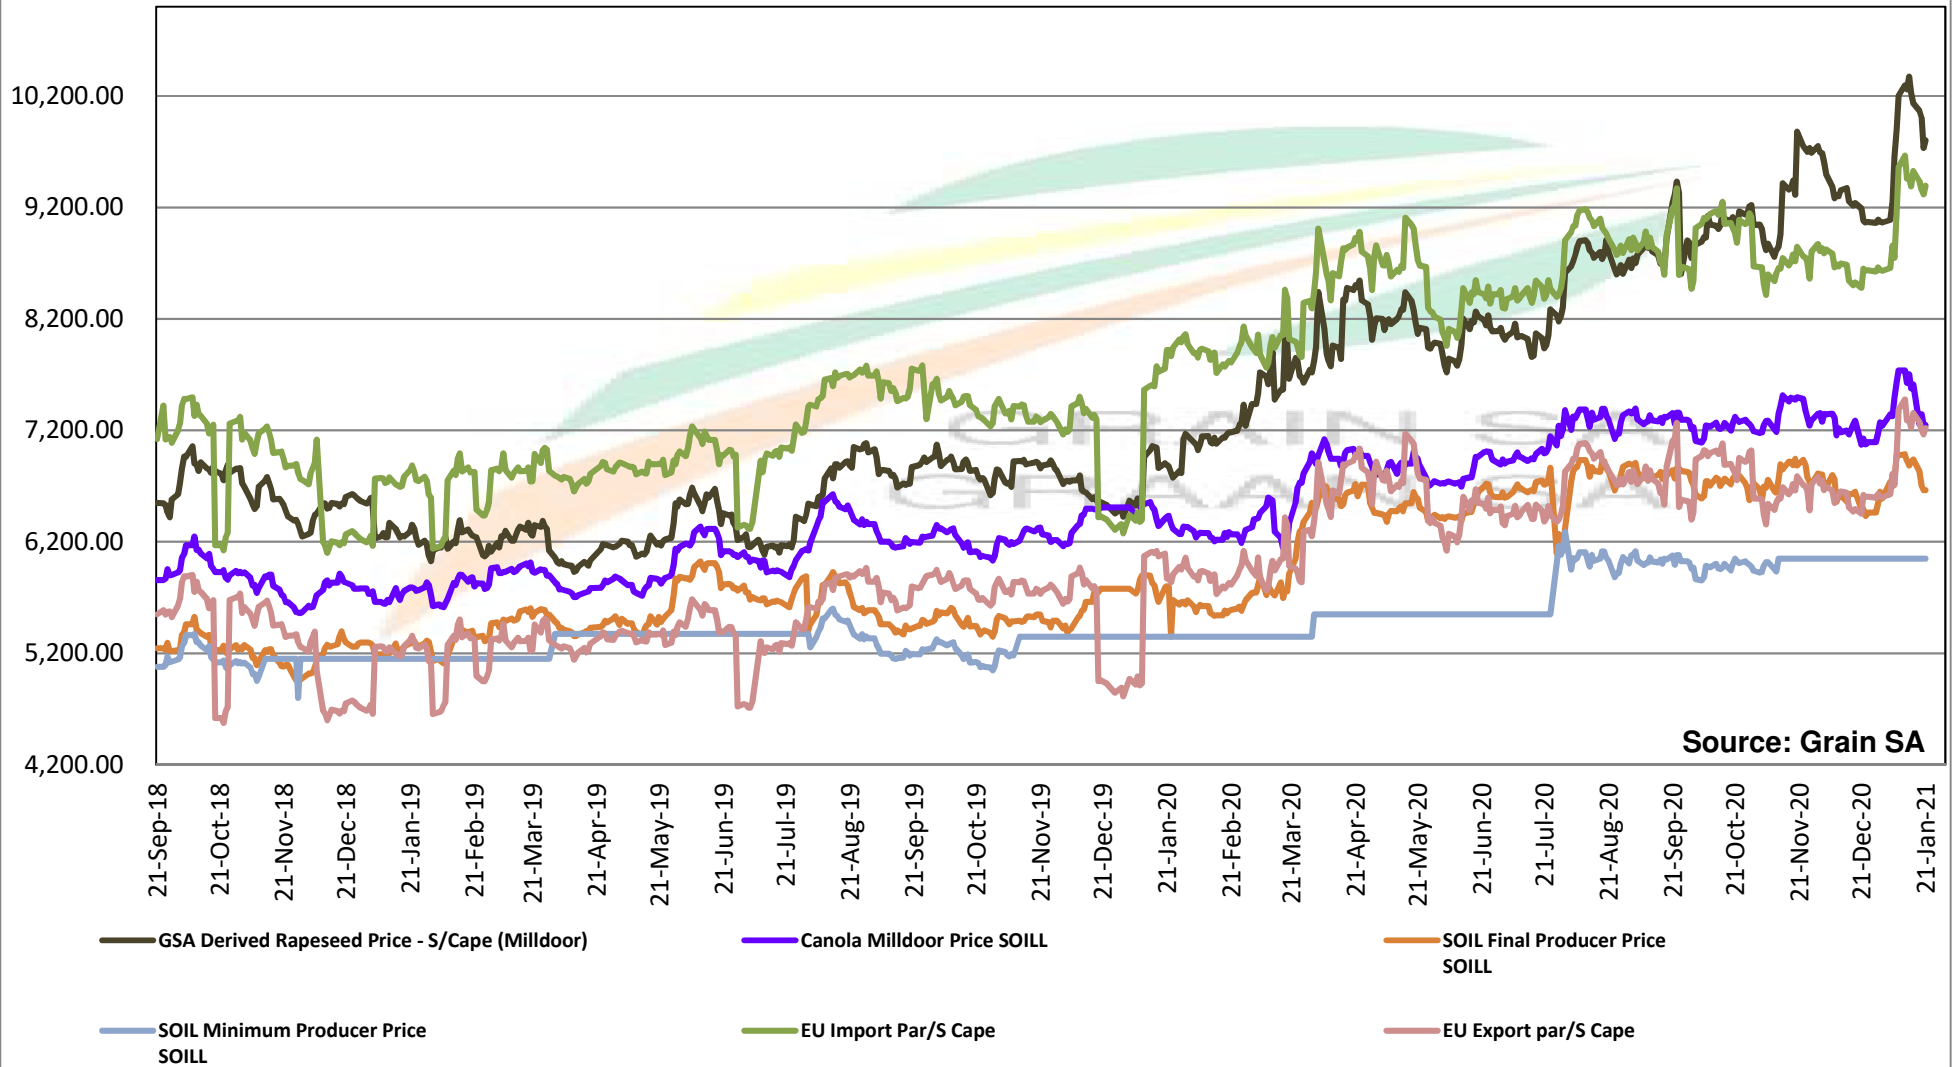

Source: Grain SA

PRICES OF DERIVED SOYBEAN DELIVERED IN RANDFONTEIN

PRYSE VAN AFGELEIDE SOJABONE GELEWER IN RANDFONTEIN

Source: Grain SA

PRICES OF SOYBEAN CRUSHING MARGIN PRYSE VAN SOJABOON PERSMARGE

Source: Grain SA

Source: Grain SA

PRICES OF PROCESSED AND GRADED USA CHOICE GRADE GROUNDNUTS (40/50) (RANDFONTEIN)
PRYSE VAN UITGEDOP EN GESORTEERDE VSA KEURGRAAD GRONDBONE MET 'N PITGROOTTE VAN
40/50 pitgrootte (RANDFONTEIN)