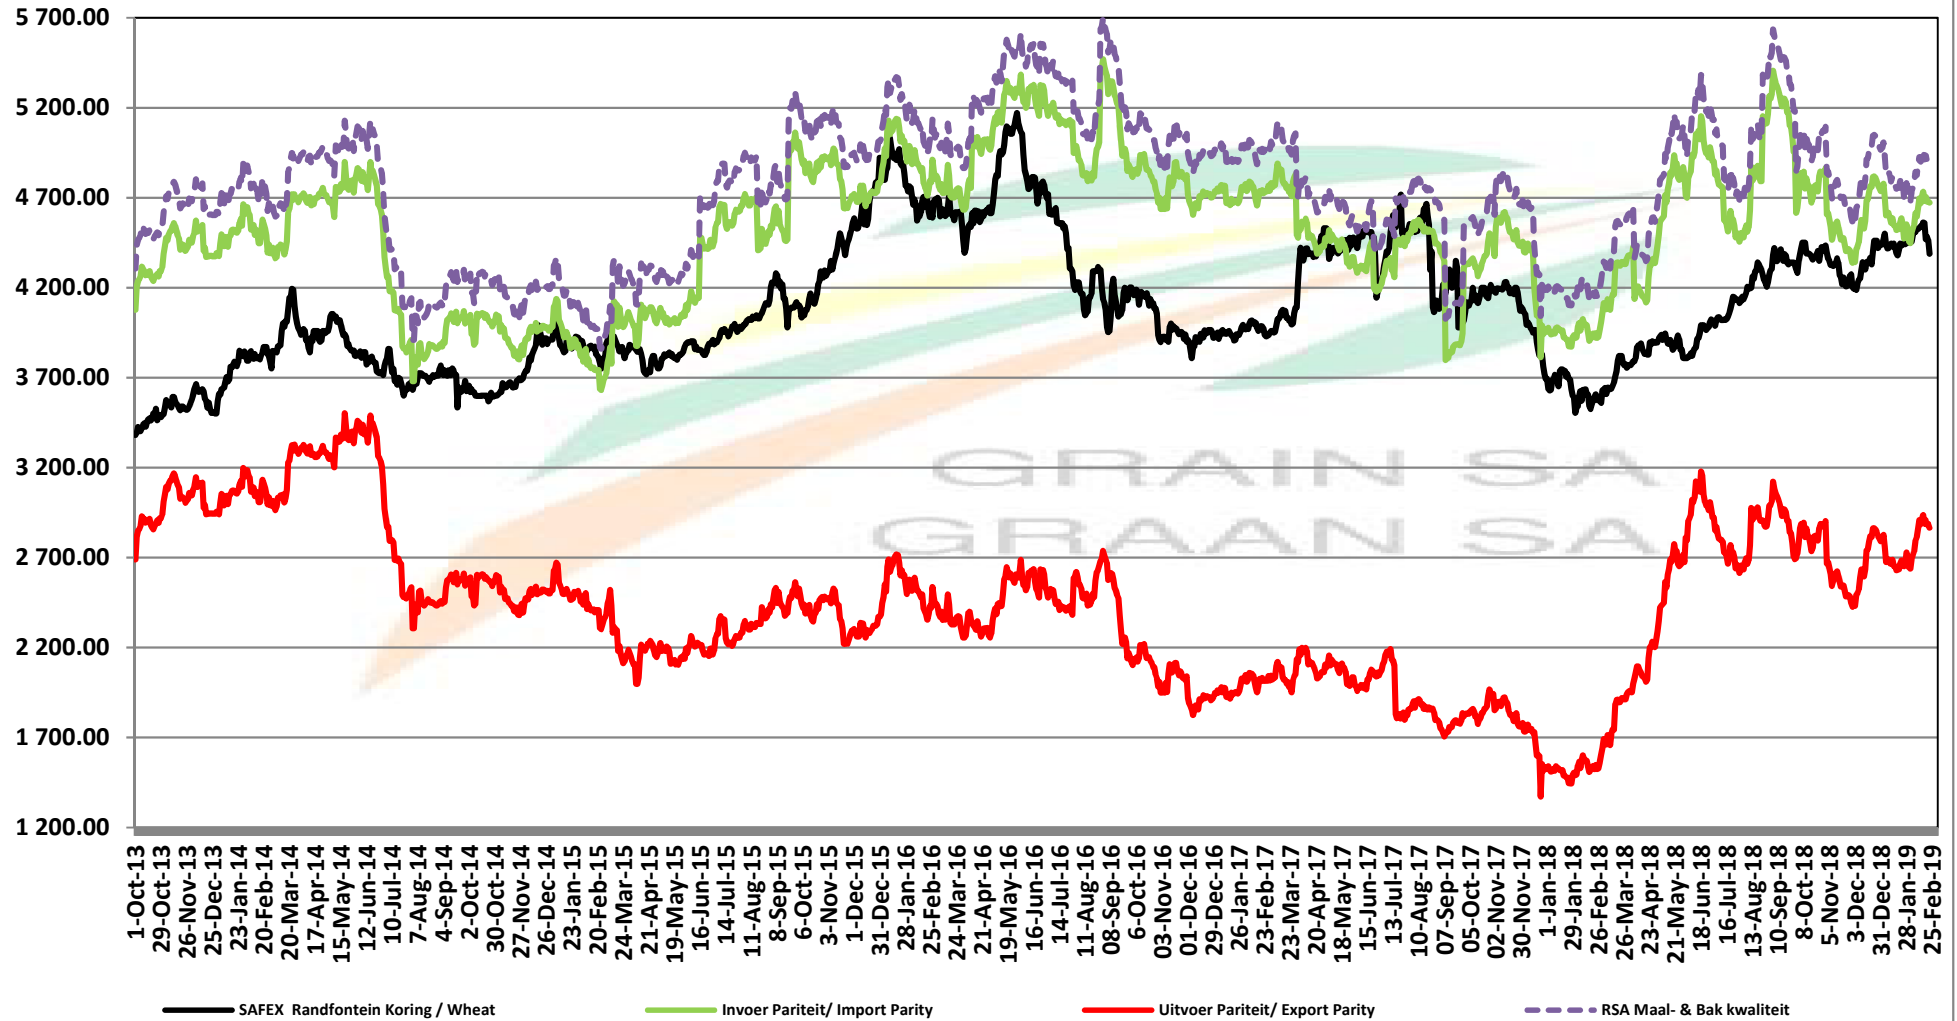

PRICES OF RSA AND ARGENTINE WHEAT DELIVERED IN RANDFONTEIN PRYSE VAN RSA EN ARGENTYNSE KORING GELEWER IN RANDFONTEIN

Source: Grain SA

PRICES OF SOUTH AFRICAN AND USA WHEAT DELIVERED IN RANDFONTEIN

PRYSE VAN SUID AFRIKAANSE EN VSA KORING GELEWER IN RANDFONTEIN

Source: Grain SA

PRICES OF WHEAT DELIVERED IN RANDFONTEIN PRYSE VAN KORING GELEWER IN RANDFONTEIN

PRICES OF RSA AND GERMAN WHEAT DELIVERED IN RANDFONTEIN

PRYSE VAN RSA EN DUITSTE KORING GELEWER IN RANDFONTEIN