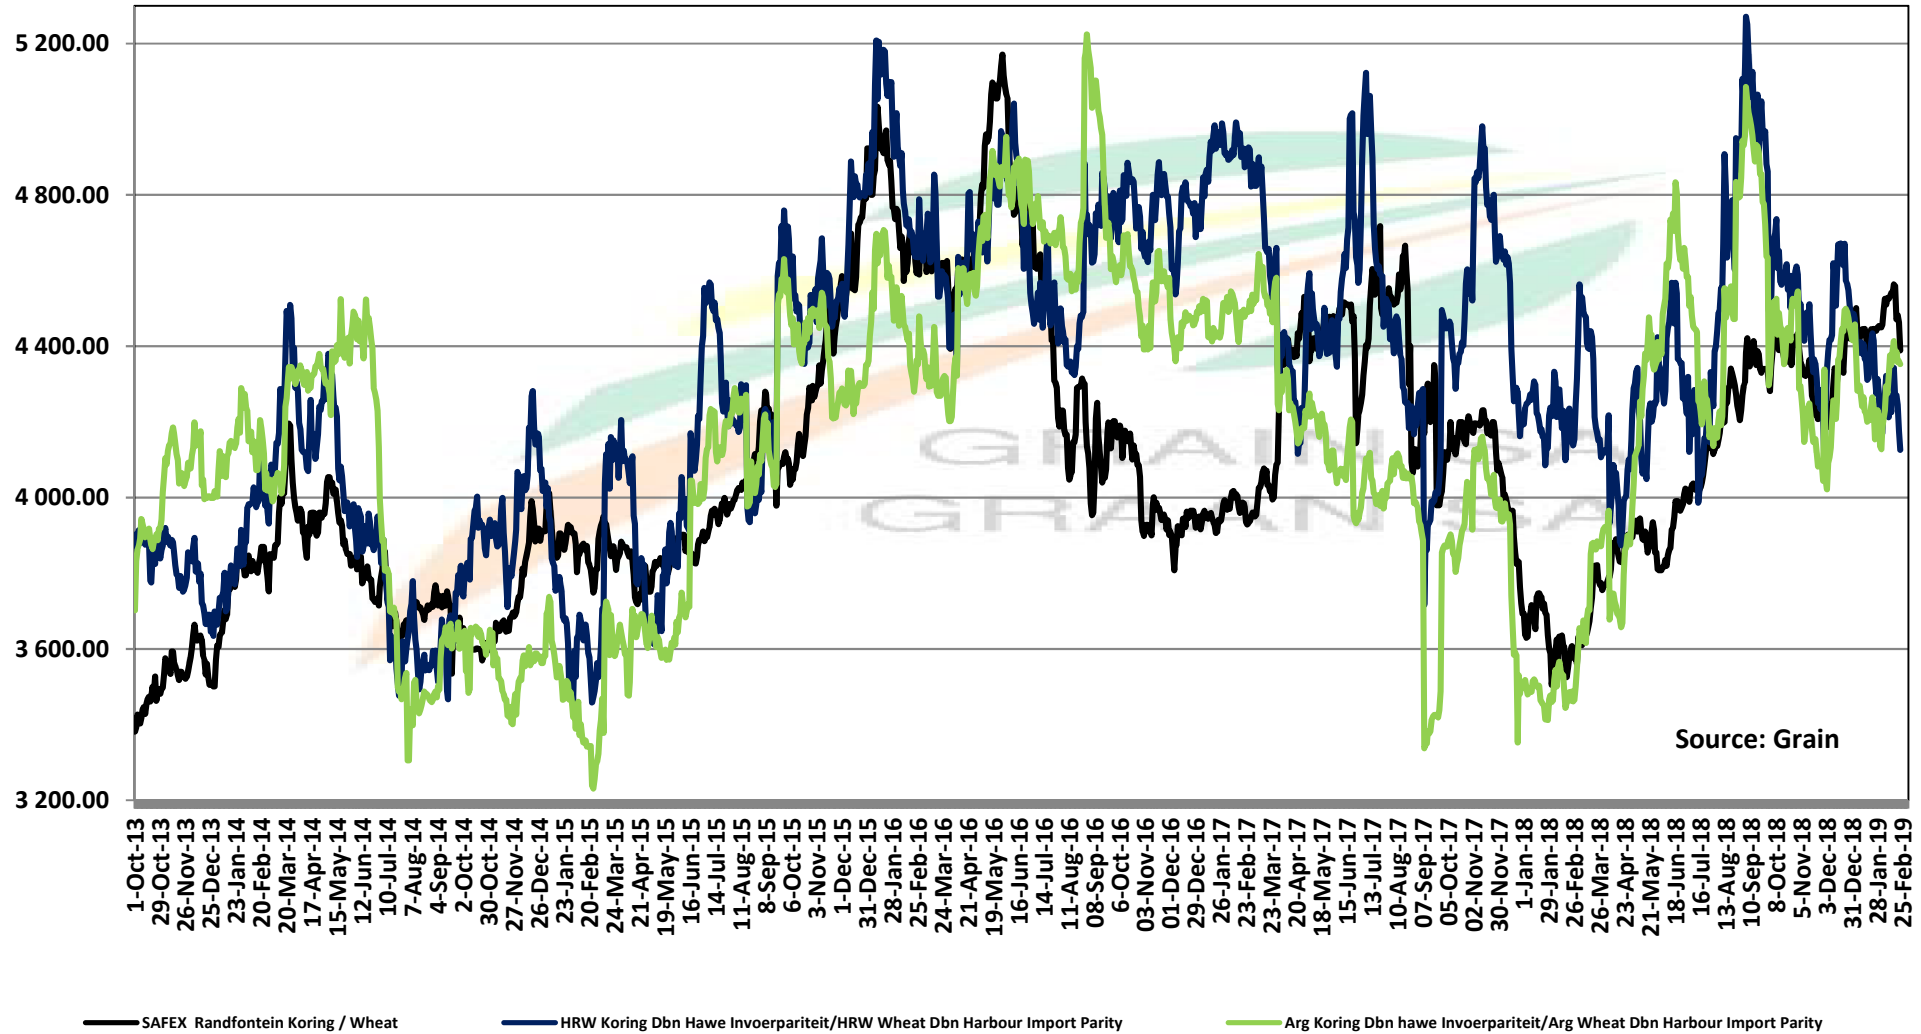

Source: Grain SA

PRICES OF WHEAT DELIVERED IN RANDFONTEIN PRYSE VAN KORING GELEWER IN RANDFONTEIN

PRICES OF RSA AND GERMAN WHEAT DELIVERED IN RANDFONTEIN

PRYSE VAN RSA EN DUITSTE KORING GELEWER IN RANDFONTEIN

— SAFEX Randfontein Koring / Wheat
 — Duitse koring invoerpariteit / German wheat import parity
 — Duitse koring uitvoerpariteit / German wheat export parity
 — RSA B3-price Grade Difference

PRICES OF WHEAT DELIVERED IN DURBAN HARBOUR PRYSE VAN KORING VIR LEWERING IN DURBAN HAWE