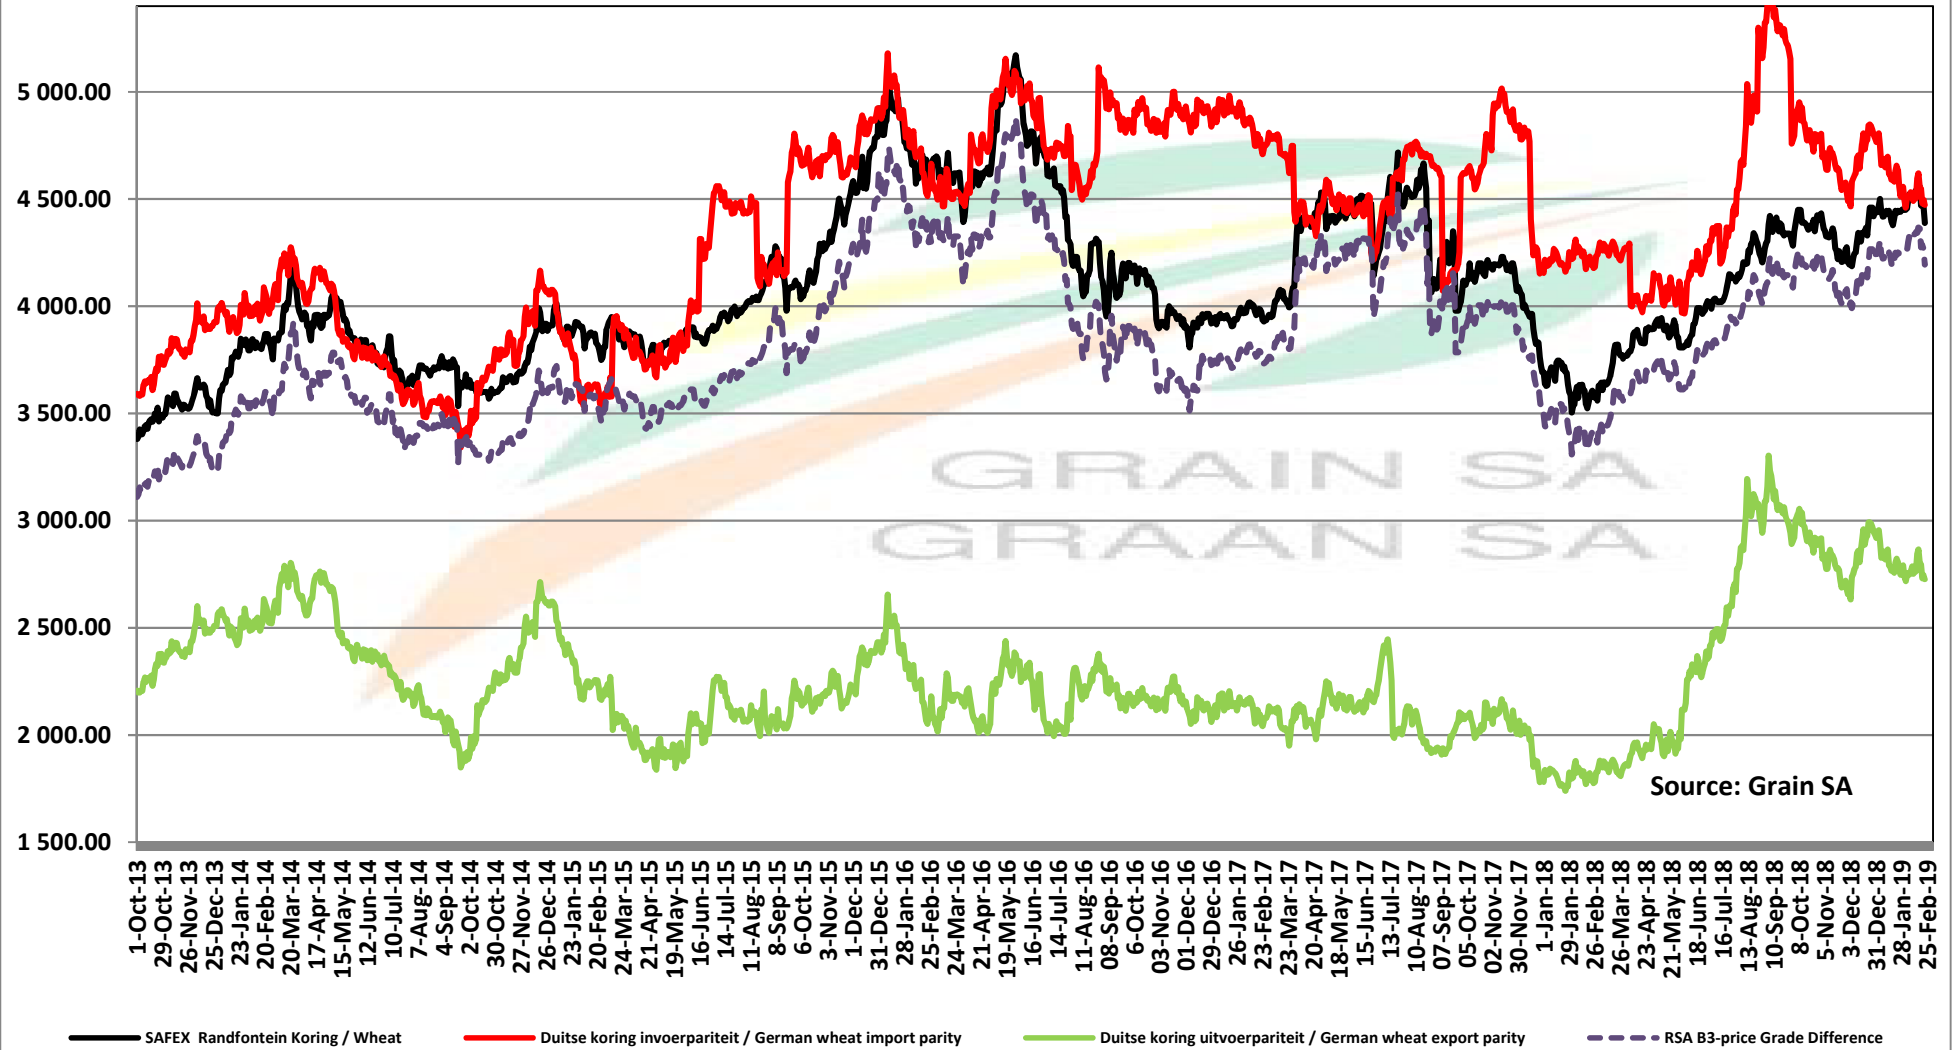

PRICES OF RSA AND ARGENTINE WHEAT DELIVERED IN RANDFONTEIN PRYSE VAN RSA EN ARGENTYNSE KORING GELEWER IN RANDFONTEIN

Source: Grain SA

PRICES OF SOUTH AFRICAN AND USA WHEAT DELIVERED IN RANDFONTEIN

PRYSE VAN SUID AFRIKAANSE EN VSA KORING GELEWER IN RANDFONTEIN

Source: Grain SA

PRICES OF WHEAT DELIVERED IN RANDFONTEIN PRYSE VAN KORING GELEWER IN RANDFONTEIN

PRICES OF RSA AND GERMAN WHEAT DELIVERED IN RANDFONTEIN

PRYSE VAN RSA EN DUITSTE KORING GELEWER IN RANDFONTEIN