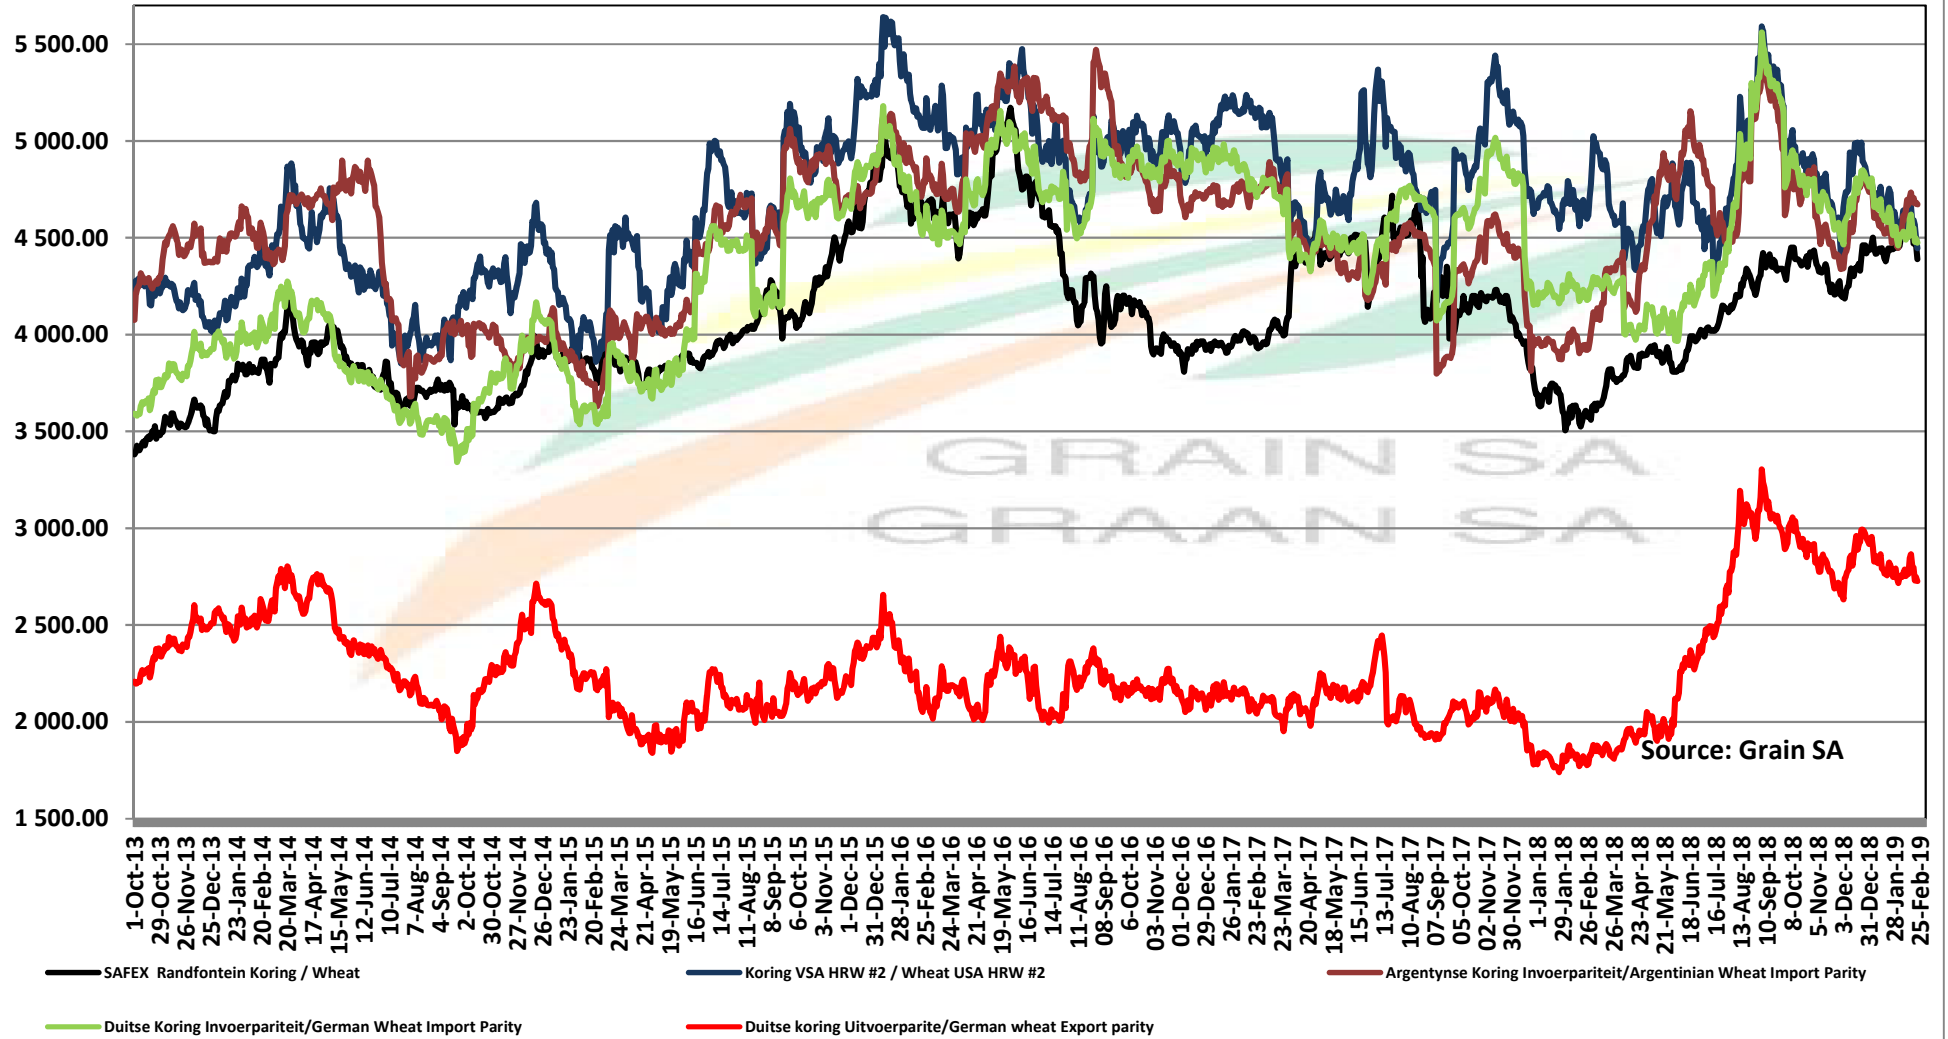

PRICES OF RSA AND ARGENTINE WHEAT DELIVERED IN RANDFONTEIN PRYSE VAN RSA EN ARGENTYNSE KORING GELEWER IN RANDFONTEIN

Source: Grain SA

PRICES OF SOUTH AFRICAN AND USA WHEAT DELIVERED IN RANDFONTEIN

PRYSE VAN SUID AFRIKAANSE EN VSA KORING GELEWER IN RANDFONTEIN

Source: Grain SA

PRICES OF WHEAT DELIVERED IN RANDFONTEIN PRYSE VAN KORING GELEWER IN RANDFONTEIN

PRICES OF RSA AND GERMAN WHEAT DELIVERED IN RANDFONTEIN

PRYSE VAN RSA EN DUITSTE KORING GELEWER IN RANDFONTEIN