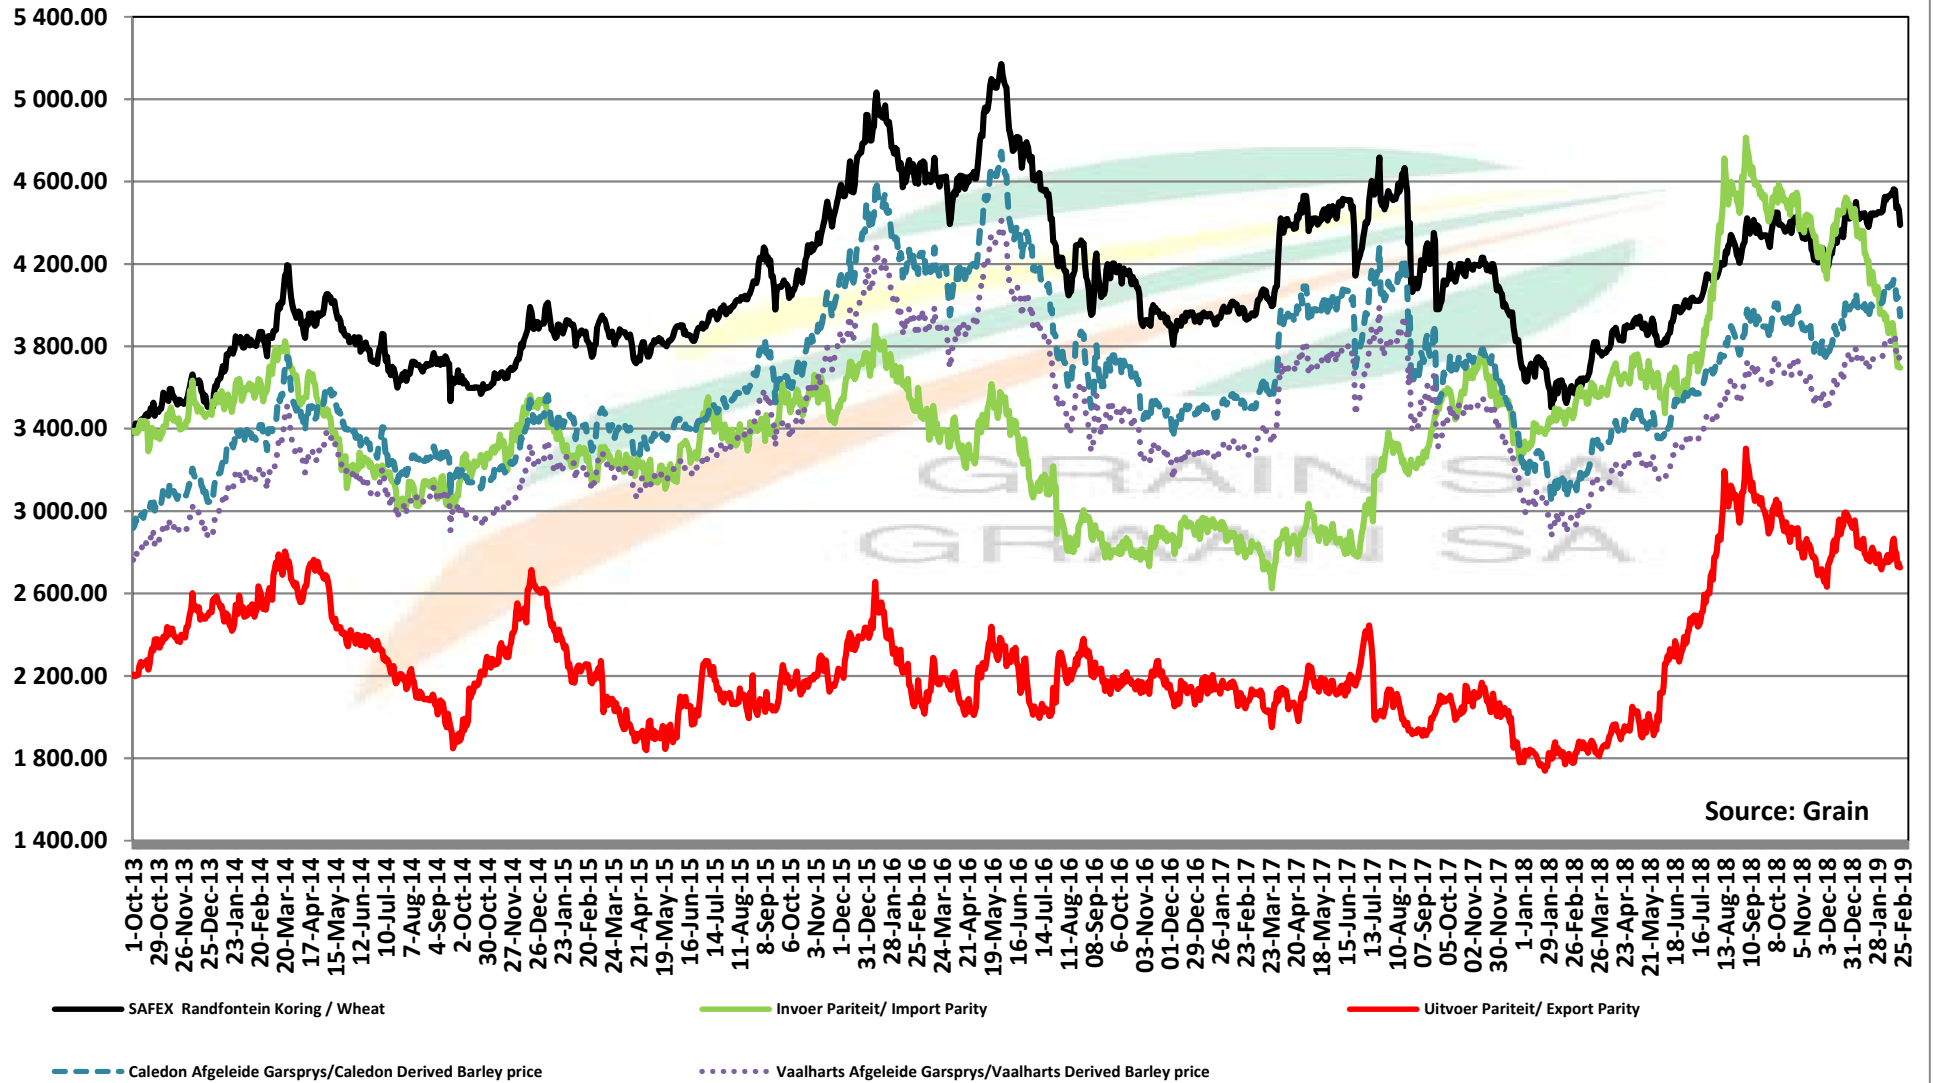

PRICES OF BARLEY DELIVERED IN RANDFONTEIN

PRYSE VAN GARS GELEWER IN RANDFONTEIN