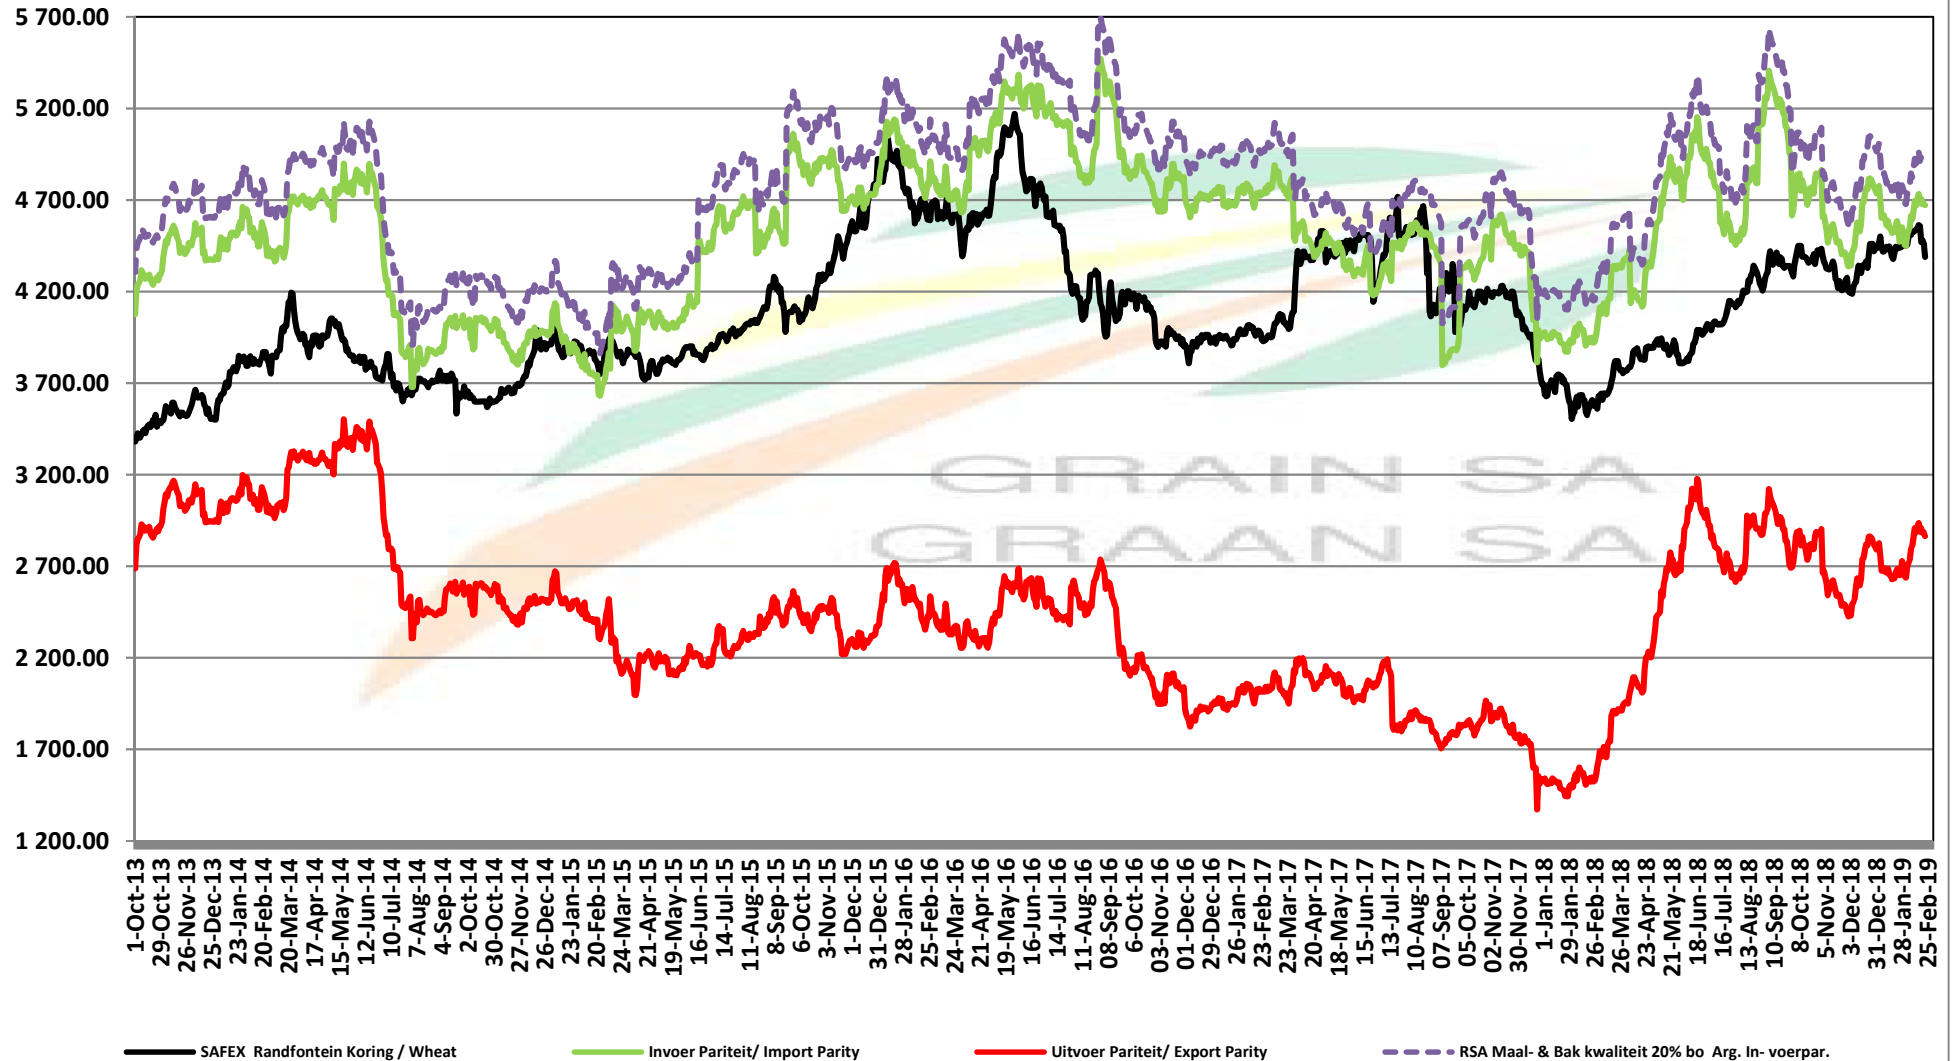

PRICES OF RSA AND ARGENTINE WHEAT DELIVERED IN RANDFONTEIN PRYSE VAN RSA EN ARGENTYNSE KORING GELEWER IN RANDFONTEIN

Source: Grain SA

PRICES OF SOUTH AFRICAN AND USA WHEAT DELIVERED IN RANDFONTEIN

PRYSE VAN SUID AFRIKAANSE EN VSA KORING GELEWER IN RANDFONTEIN

Source: Grain SA

PRICES OF WHEAT DELIVERED IN RANDFONTEIN PRYSE VAN KORING GELEWER IN RANDFONTEIN

PRICES OF RSA AND GERMAN WHEAT DELIVERED IN RANDFONTEIN

PRYSE VAN RSA EN DUITSTE KORING GELEWER IN RANDFONTEIN