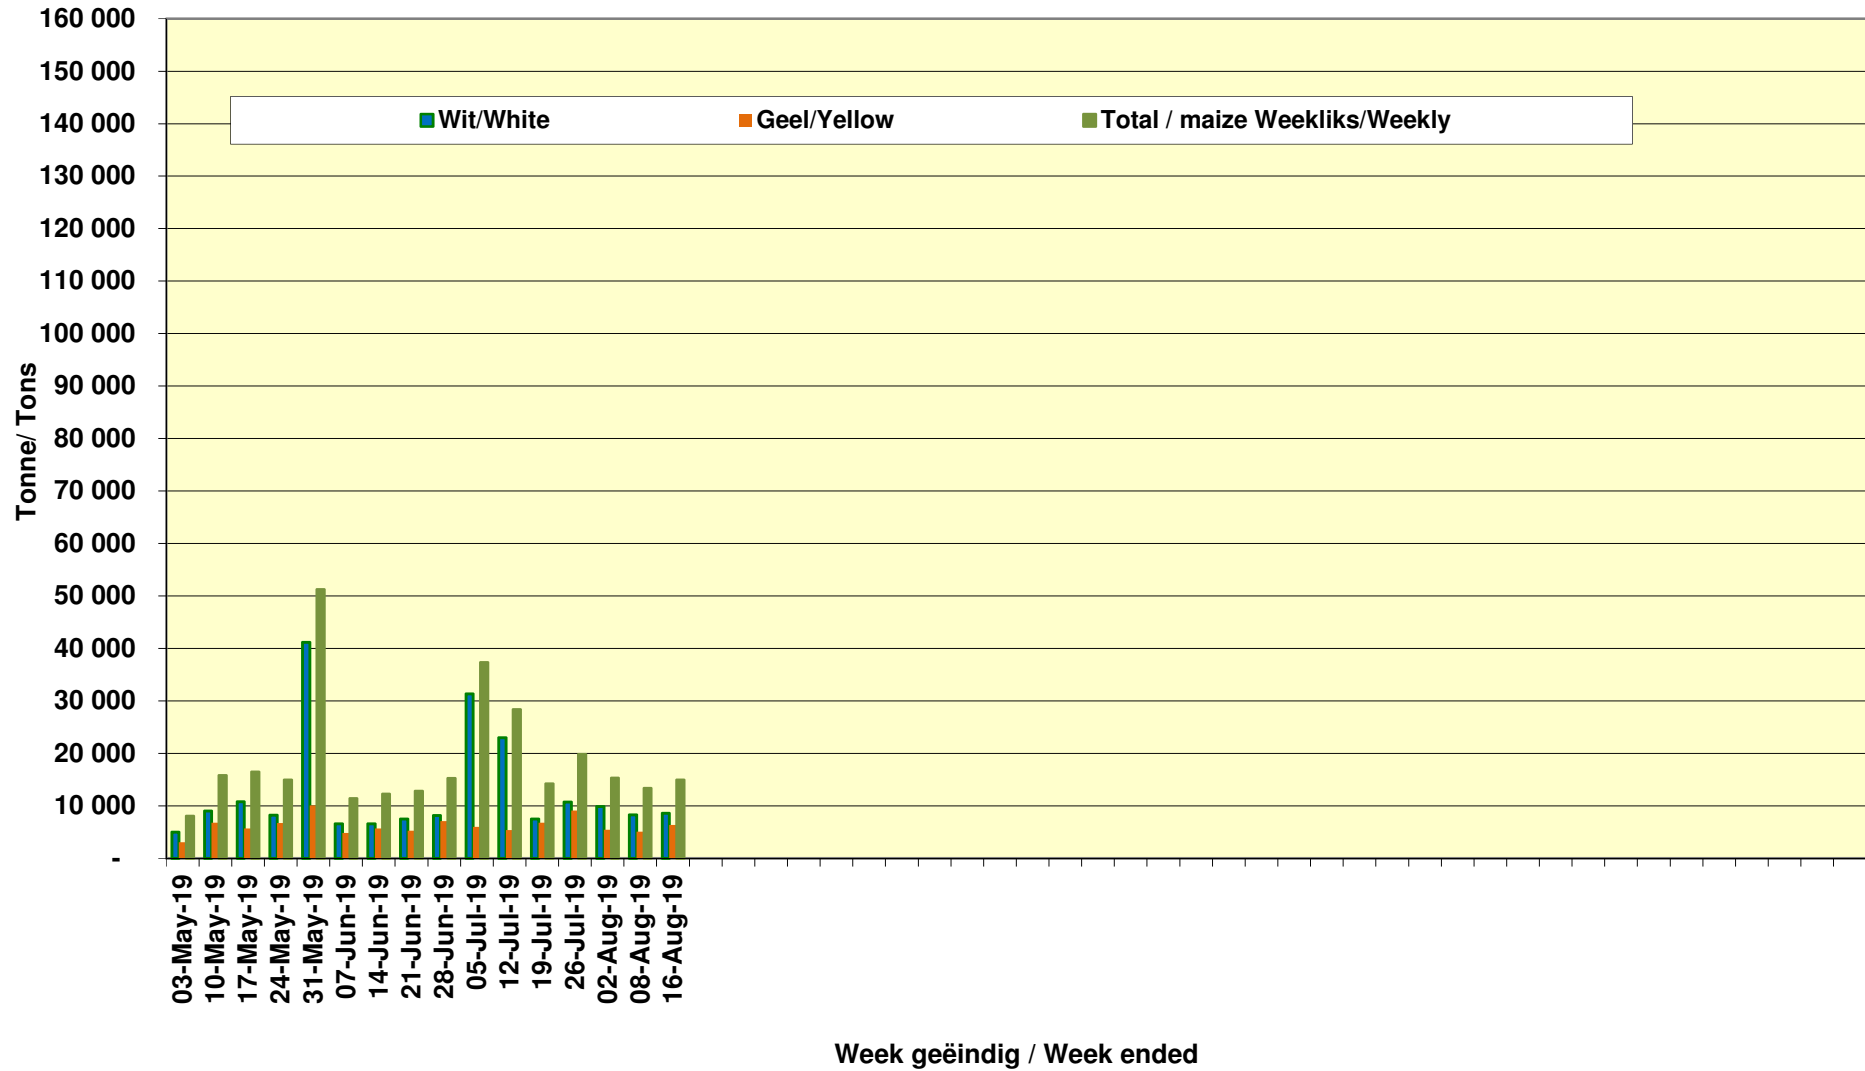

RSA Weeklikse mielie-uitvoere RSA Weekly maize exports