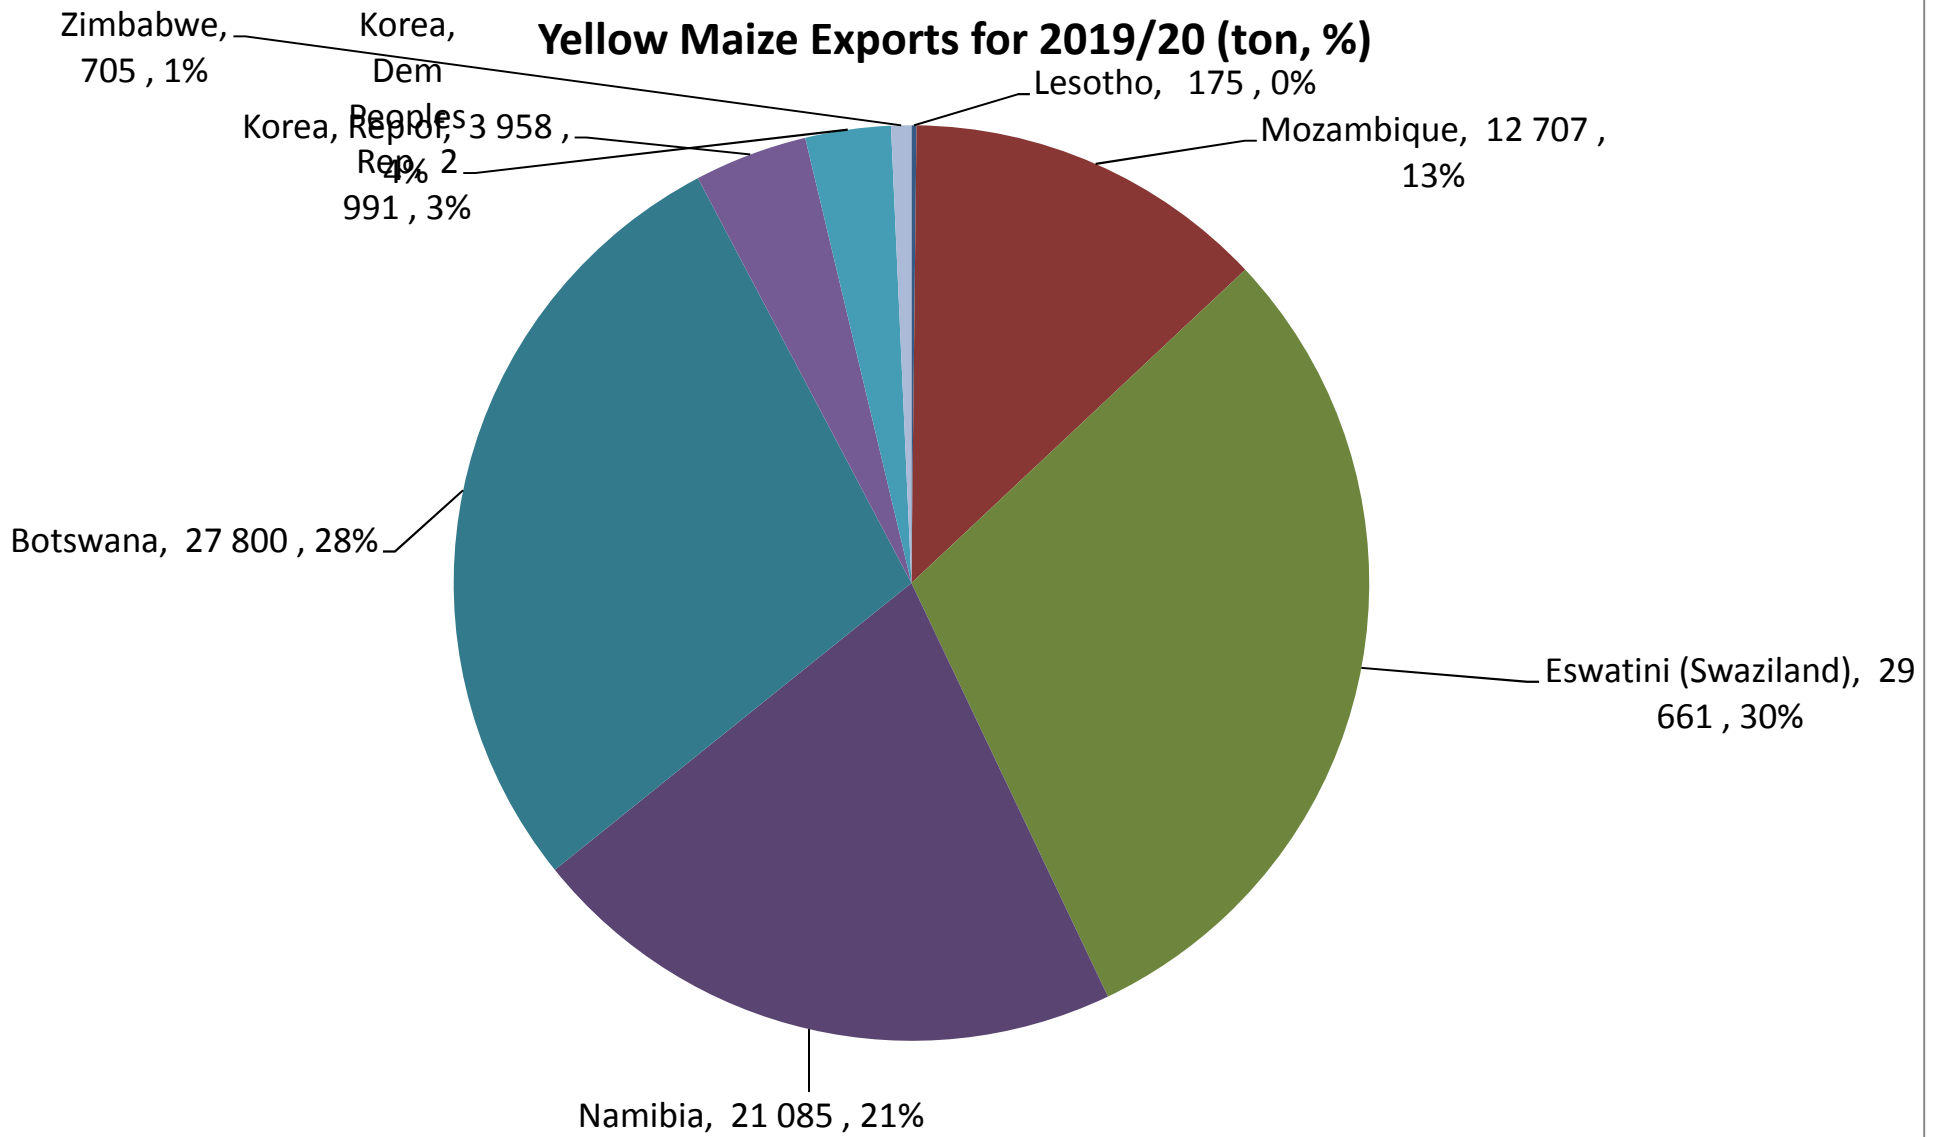

### Yellow Maize Exports for 2019/20 (ton, %)