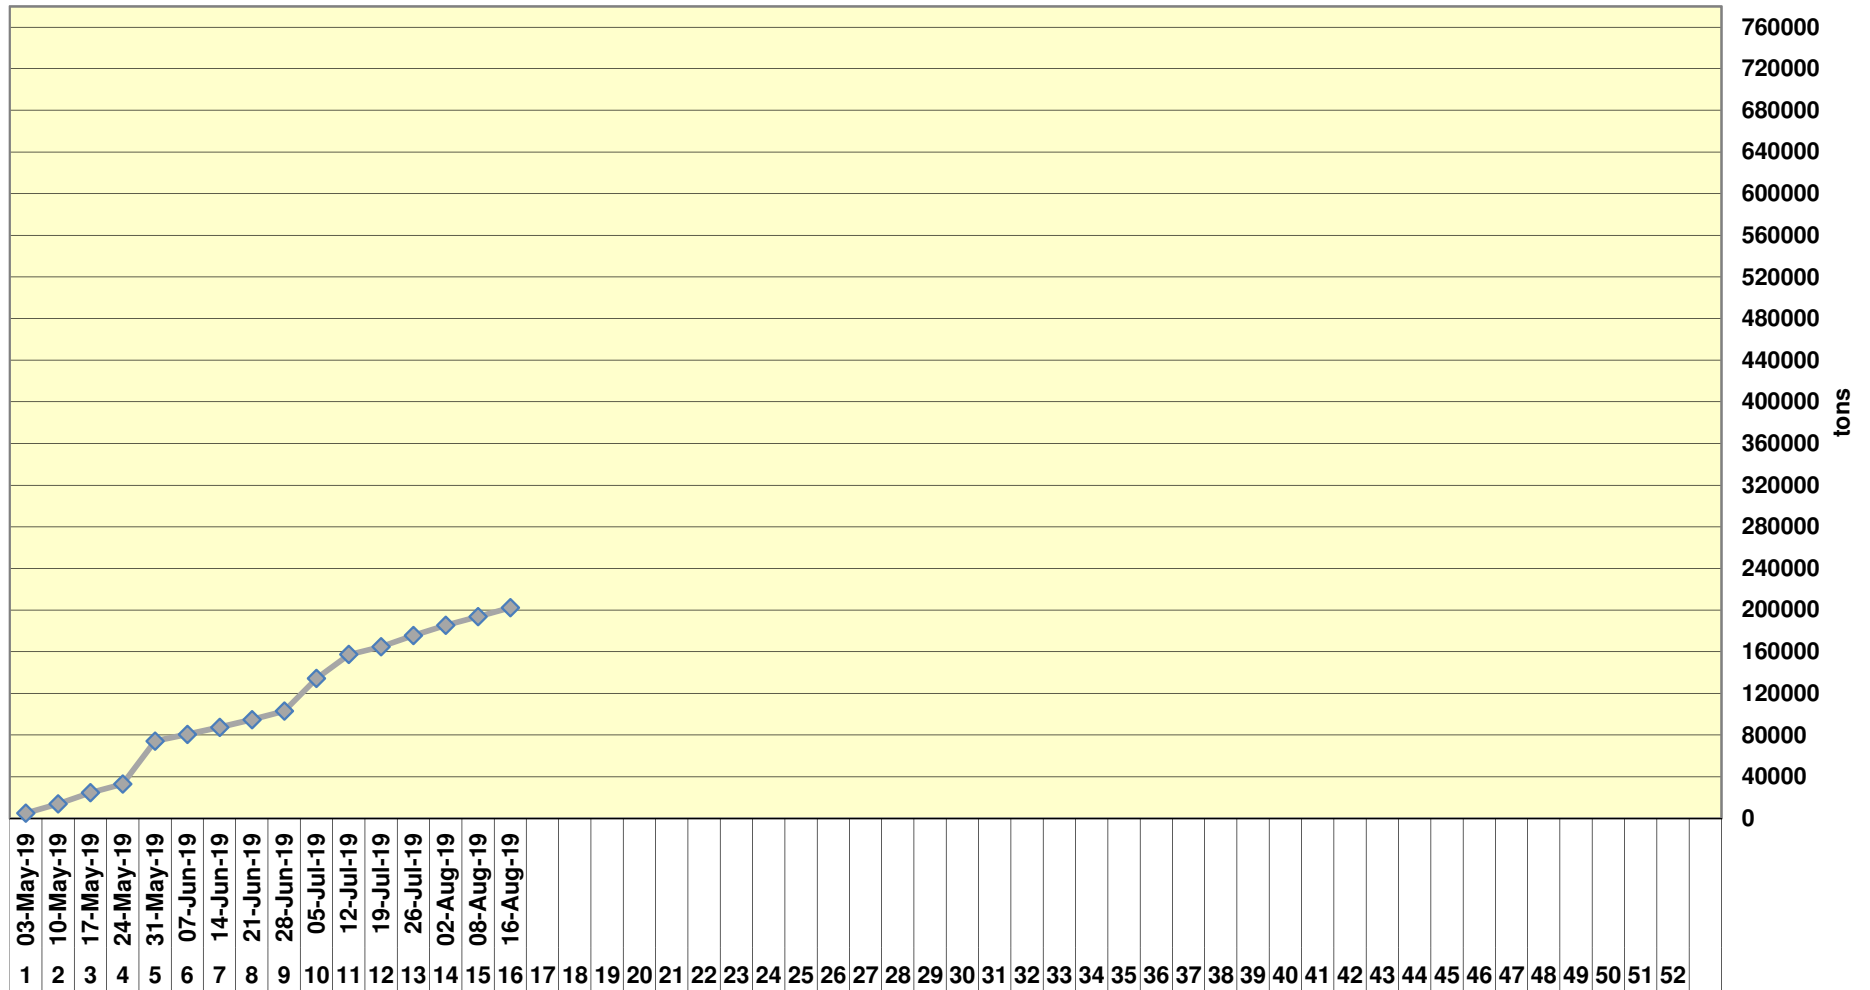

Cumulative Exports of White Maize for 2019/20

■ SAGIS: WEEKLIKSE INVOERE EN UITVOERE 2018/19 BemarKingseisoen

◆ SAGIS: WEEKLIKSE INVOERE EN UITVOERE 2019/20 BemarKingseisoen