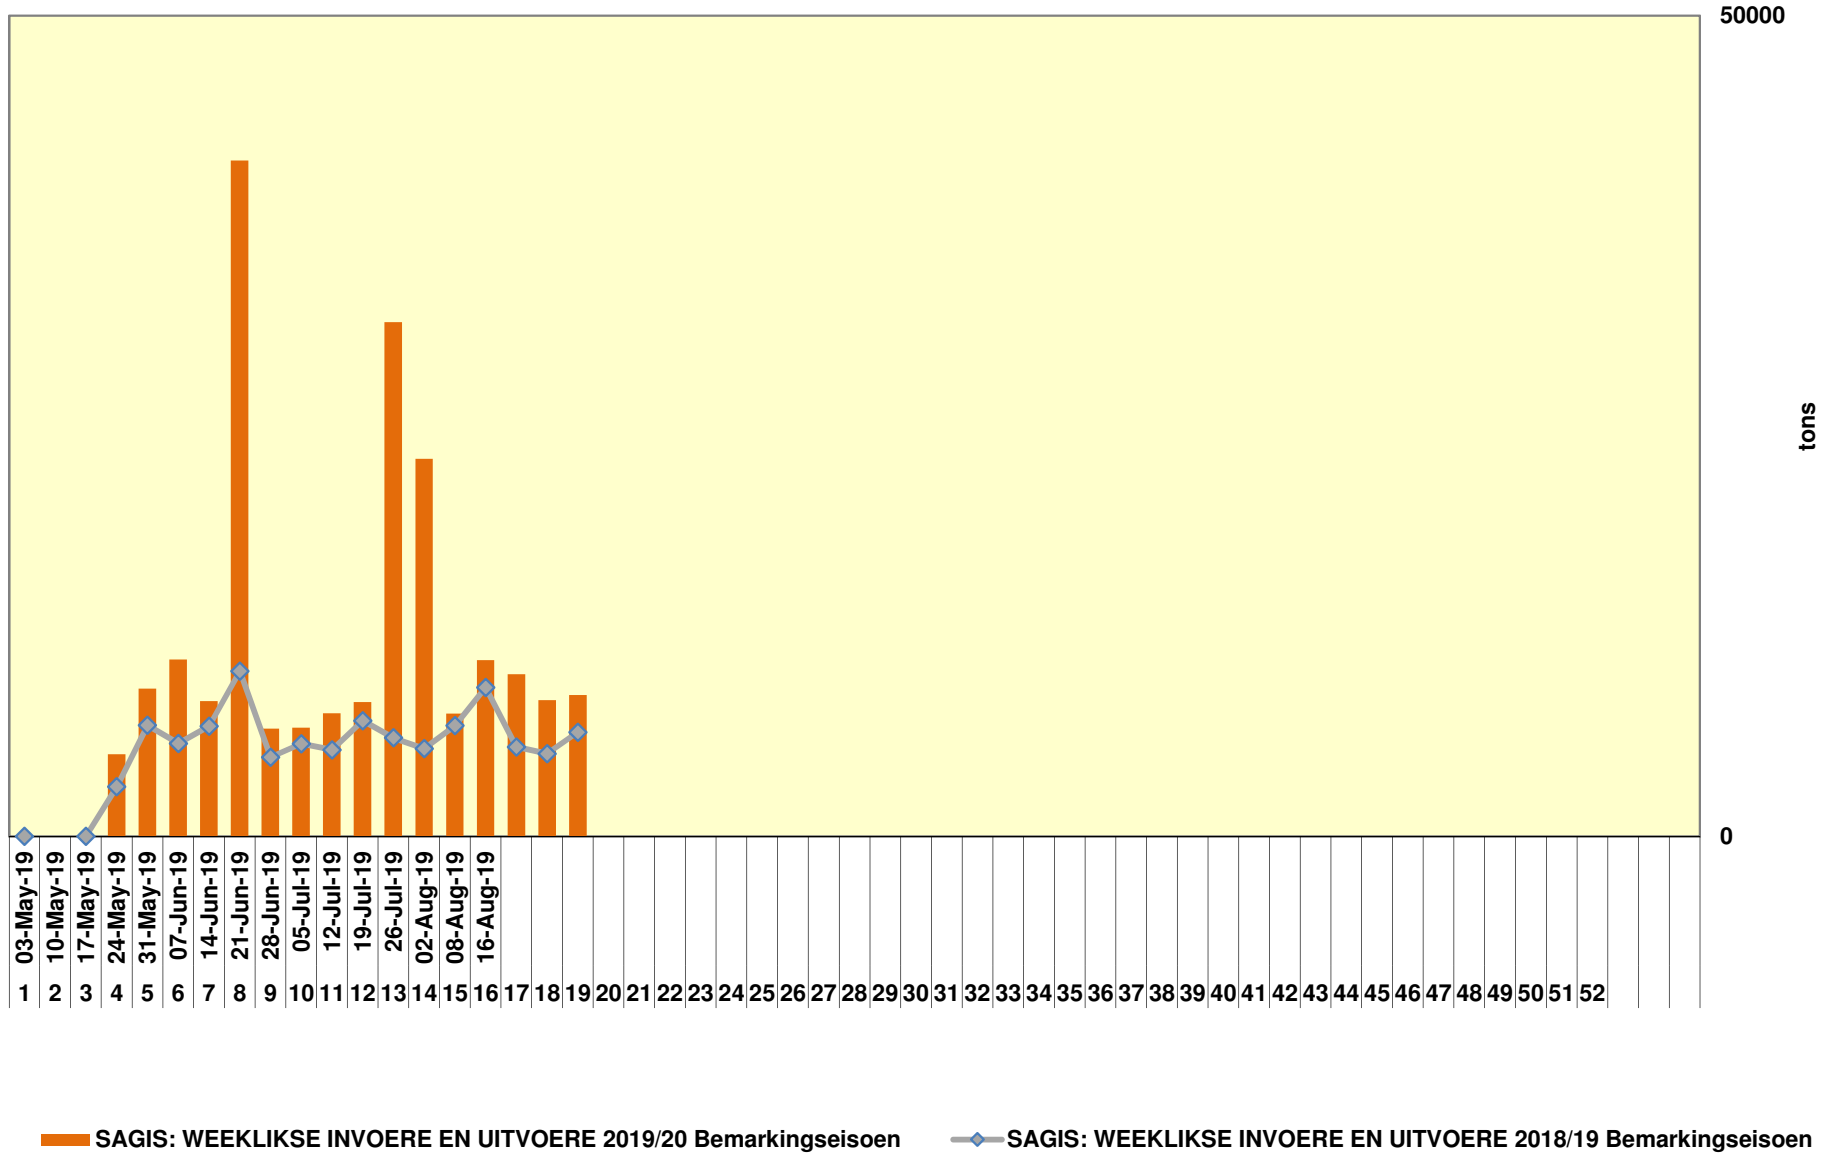

Cumulative Exports of Yellow Maize for 2017/18