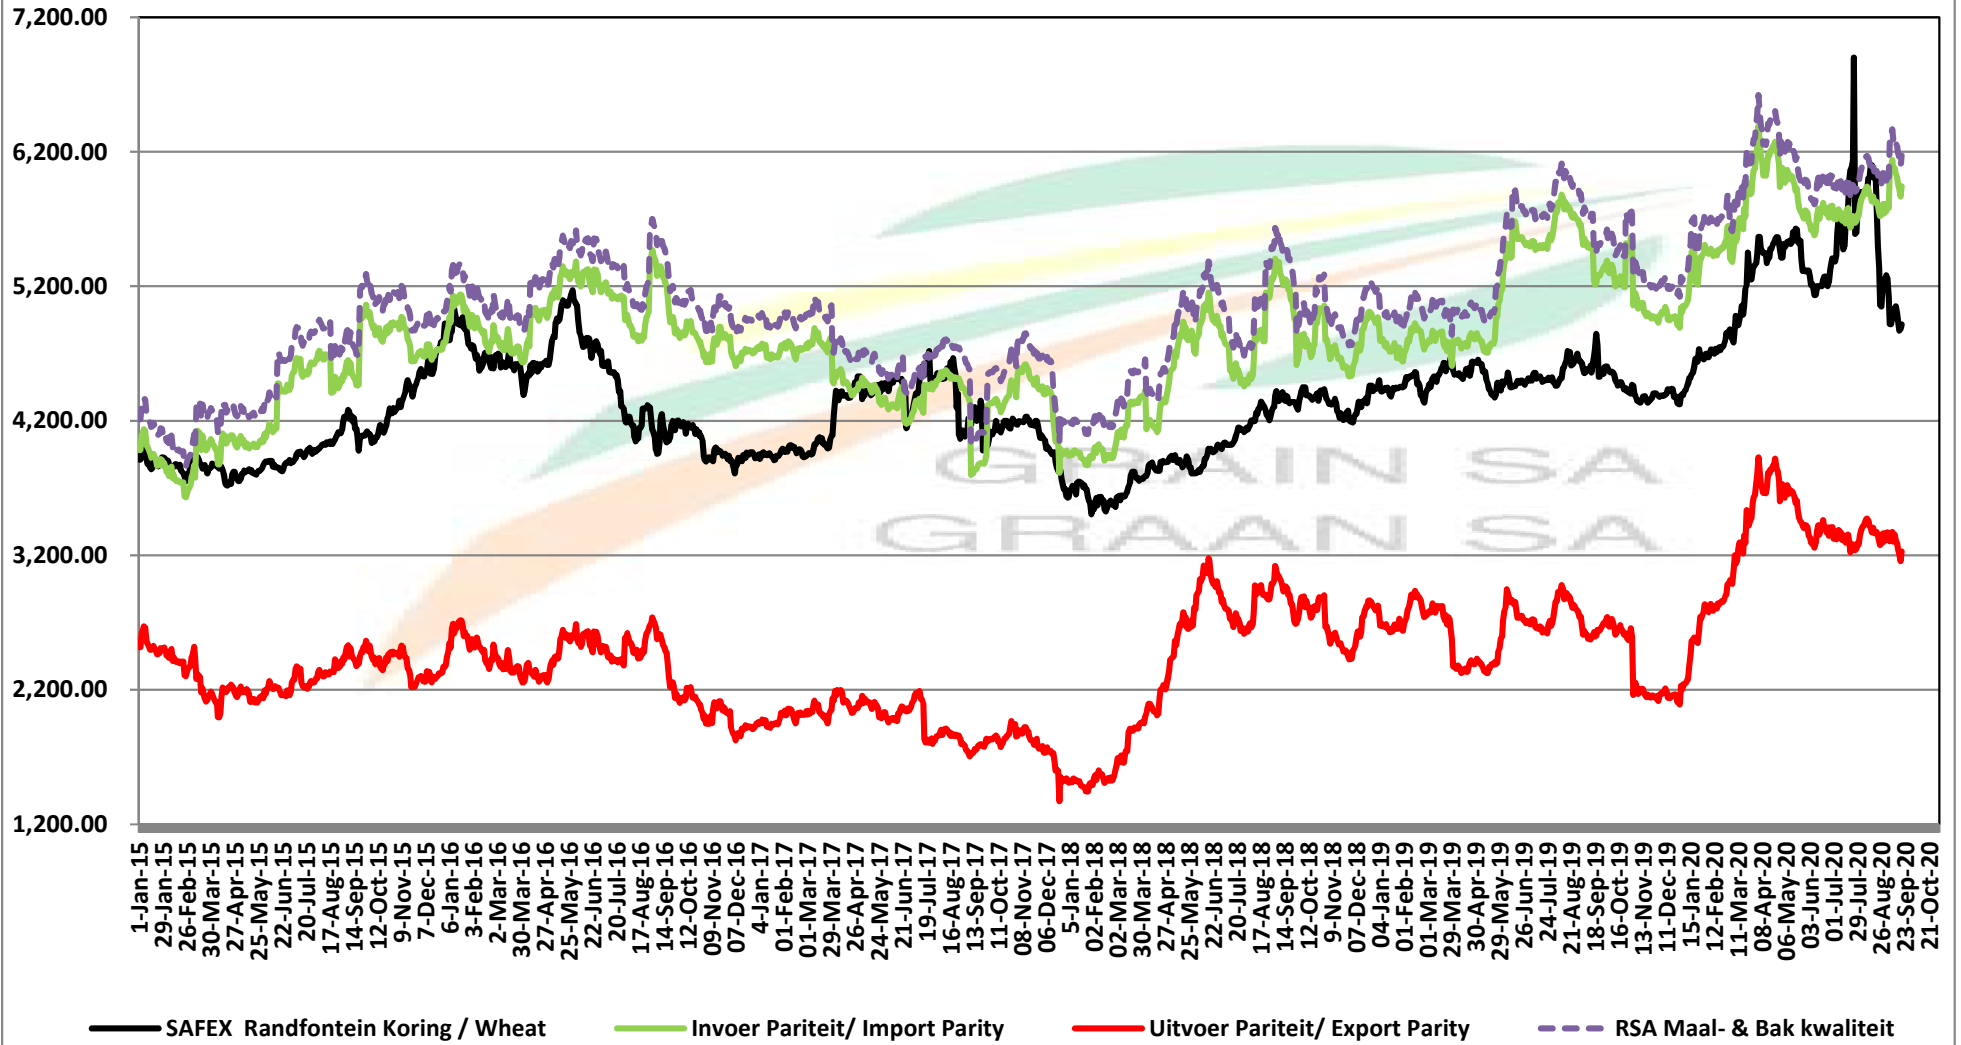

PRICES OF RSA AND ARGENTINE WHEAT DELIVERED IN RANDFONTEIN

PRYSE VAN RSA EN ARGENTYNSE KORING GELEWER IN RANDFONTEIN

Source: Grain SA

PRICES OF SOUTH AFRICAN AND USA WHEAT DELIVERED IN RANDFONTEIN PRYSE VAN SUID AFRIKAANSE EN VSA KORING GELEWER IN RANDFONTEIN

Source: Grain SA

PRICES OF WHEAT DELIVERED IN RANDFONTEIN PRYSE VAN KORING GELEWER IN RANDFONTEIN

PRICES OF RSA AND GERMAN WHEAT DELIVERED IN RANDFONTEIN

PRYSE VAN RSA EN DUITSTE KORING GELEWER IN RANDFONTEIN

Source: Grain SA

PRICES OF WHEAT DELIVERED IN DURBAN HARBOUR PRYSE VAN KORING VIR LEWERING IN DURBAN HAWE

PRICES OF BARLEY DELIVERED IN RANDFONTEIN

PRYSE VAN GARS GELEWER IN RANDFONTEIN

IMPORT PARITY OF USA HRW AND FRANCE FEED BARLEY