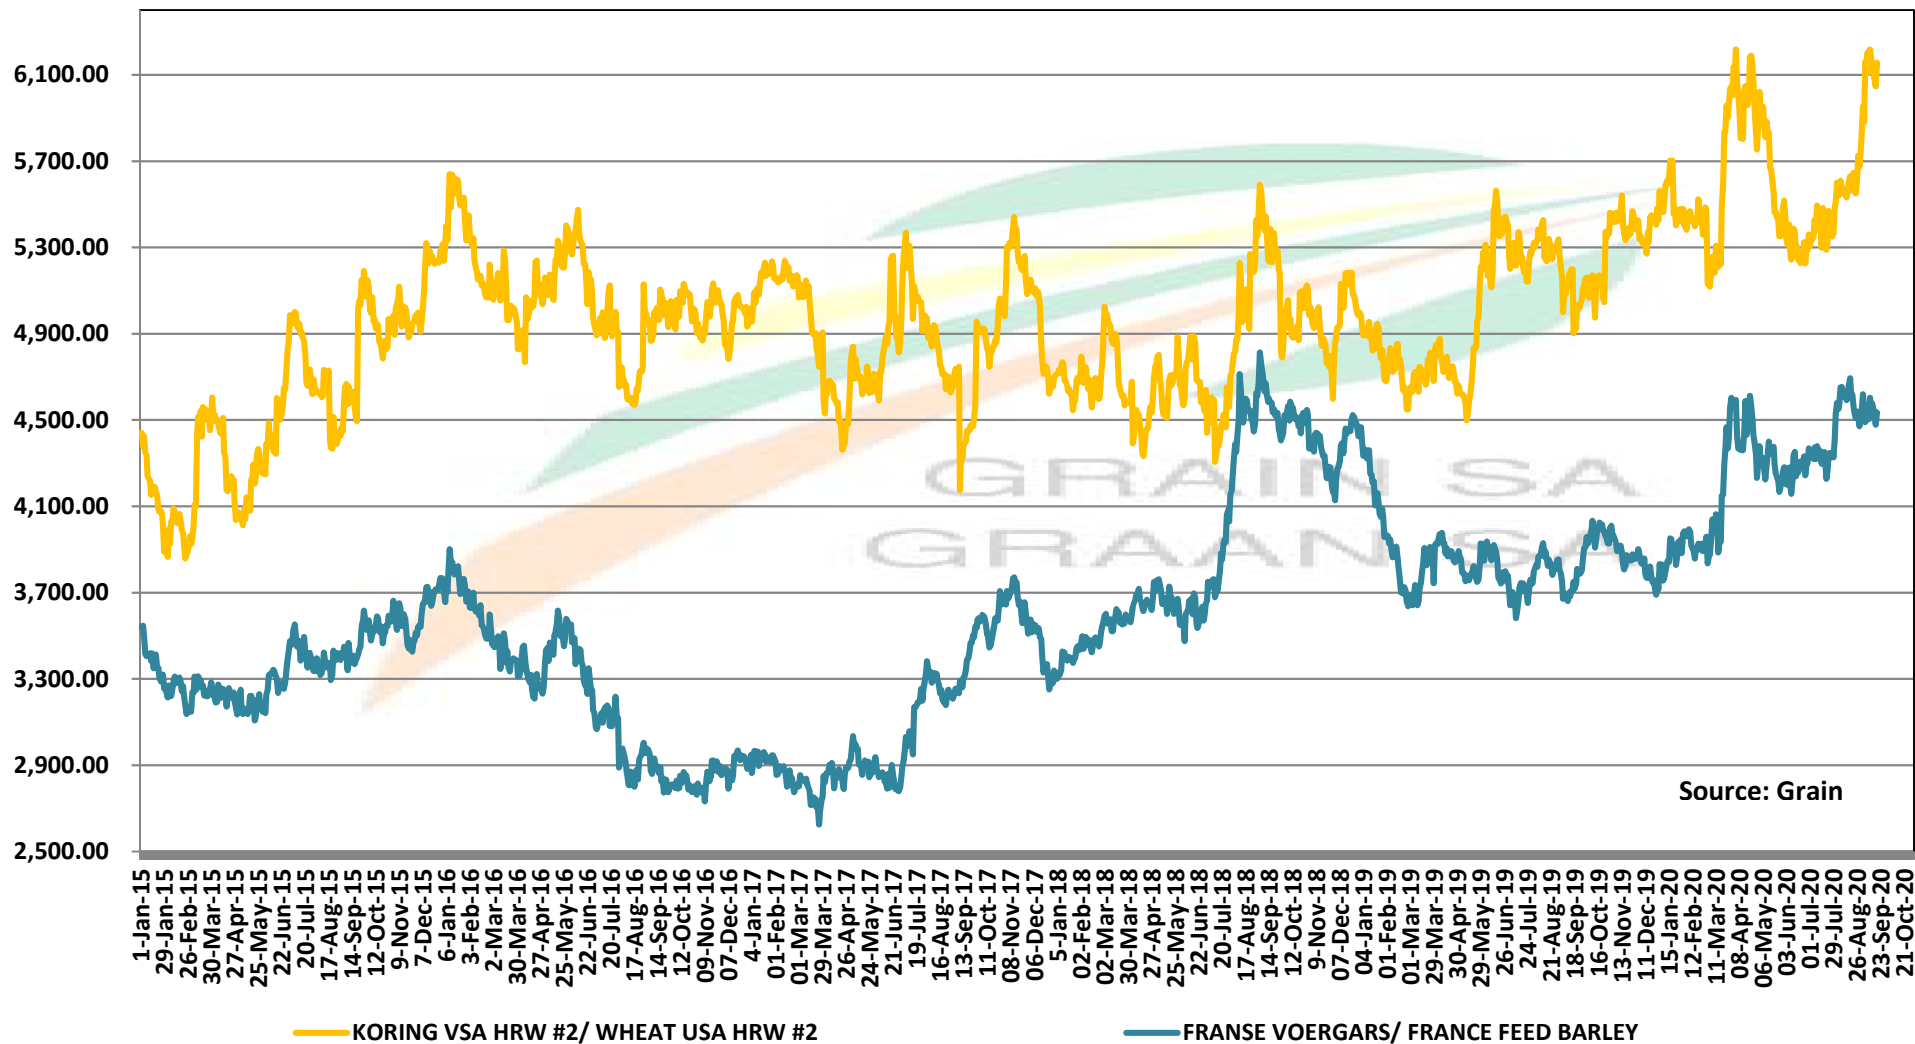

Source: Grain SA

PRICES OF WHEAT DELIVERED IN RANDFONTEIN PRYSE VAN KORING GELEWER IN RANDFONTEIN

PRICES OF RSA AND GERMAN WHEAT DELIVERED IN RANDFONTEIN

PRYSE VAN RSA EN DUITSTE KORING GELEWER IN RANDFONTEIN

Source: Grain SA

PRICES OF WHEAT DELIVERED IN DURBAN HARBOUR PRYSE VAN KORING VIR LEWERING IN DURBAN HAWE

PRICES OF BARLEY DELIVERED IN RANDFONTEIN

PRYSE VAN GARS GELEWER IN RANDFONTEIN

IMPORT PARITY OF USA HRW AND FRANCE FEED BARLEY

INVOERPARITEIT VAN VSA HRW KORING EN FRANSE VOERGARS

IMPORT PARITY AND EXPORT PARITY OF USA OATS INVOERPARITEIT EN UITVOERPARITEIT VAN VSA HAWER