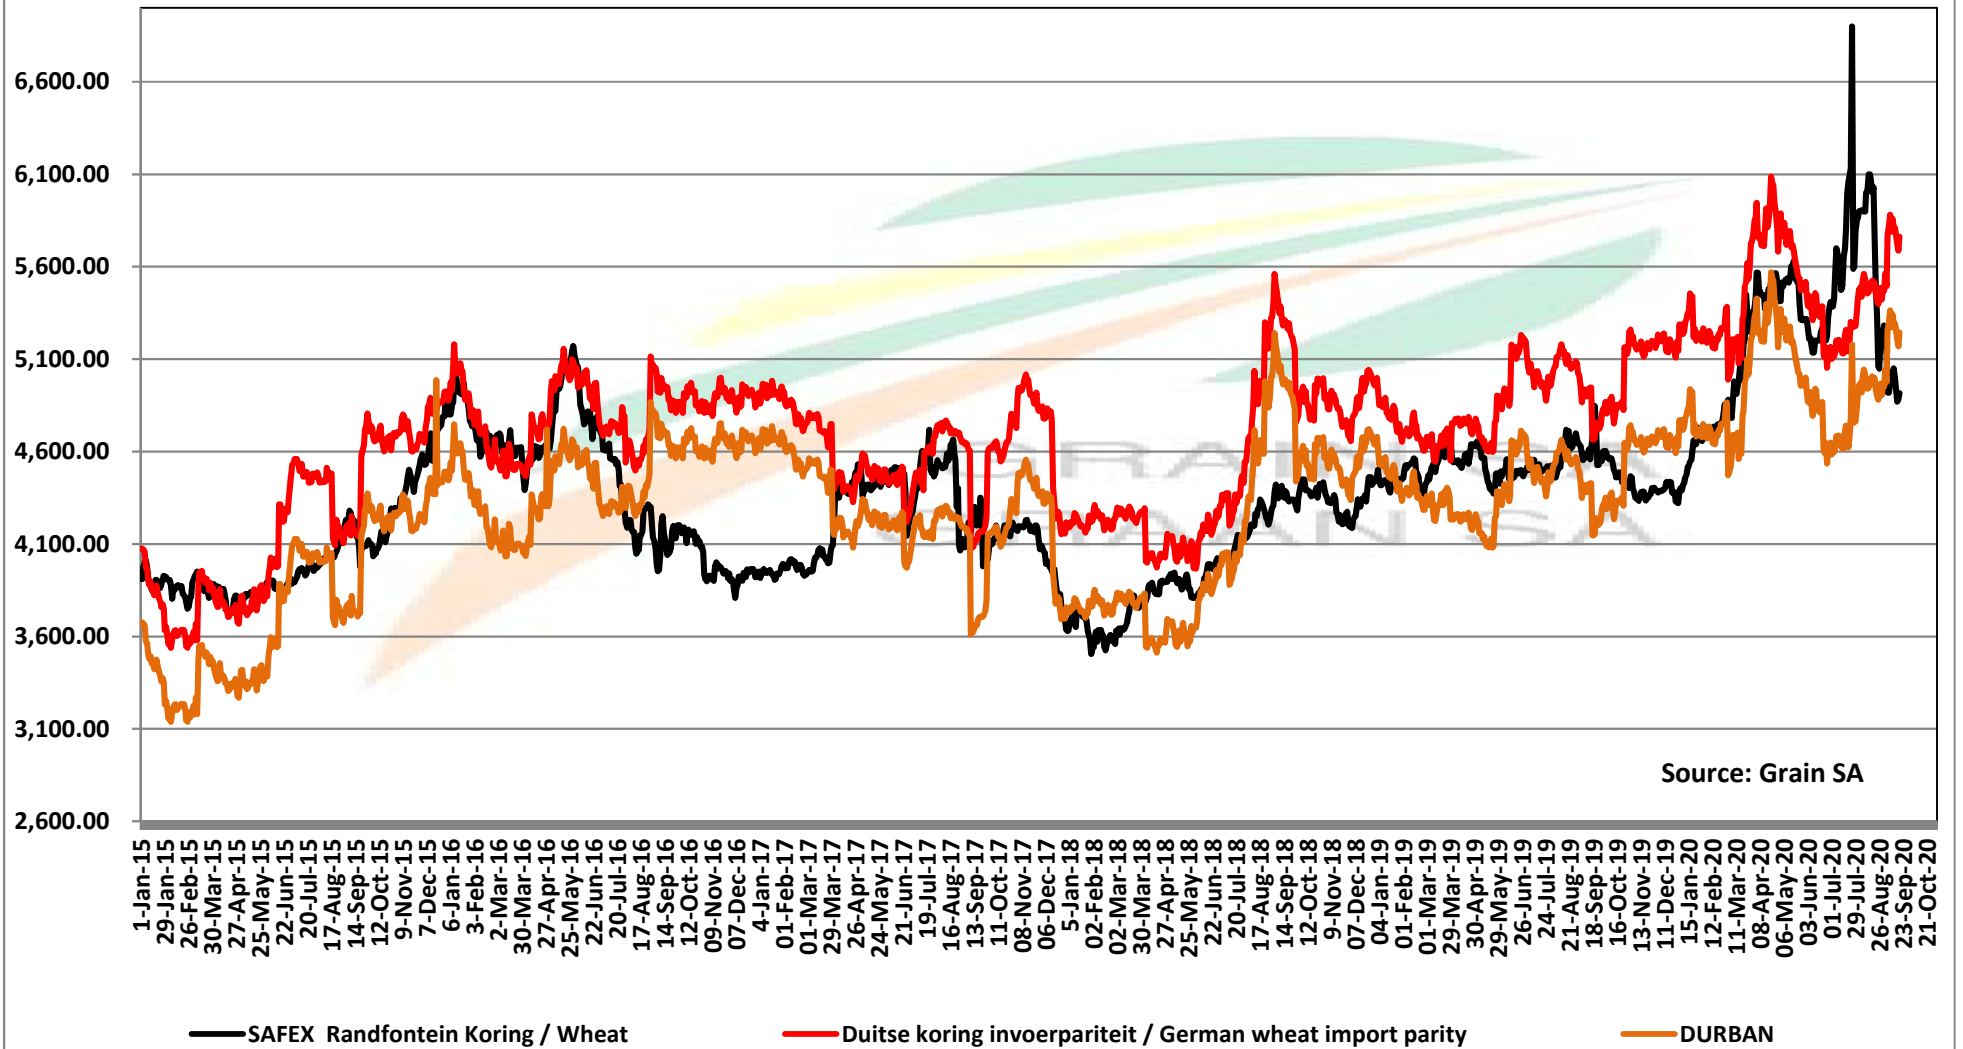

PRICES OF RSA AND GERMAN WHEAT DELIVERED IN RANDFONTEIN

PRYSE VAN RSA EN DUITSTE KORING GELEWER IN RANDFONTEIN

Source: Grain SA