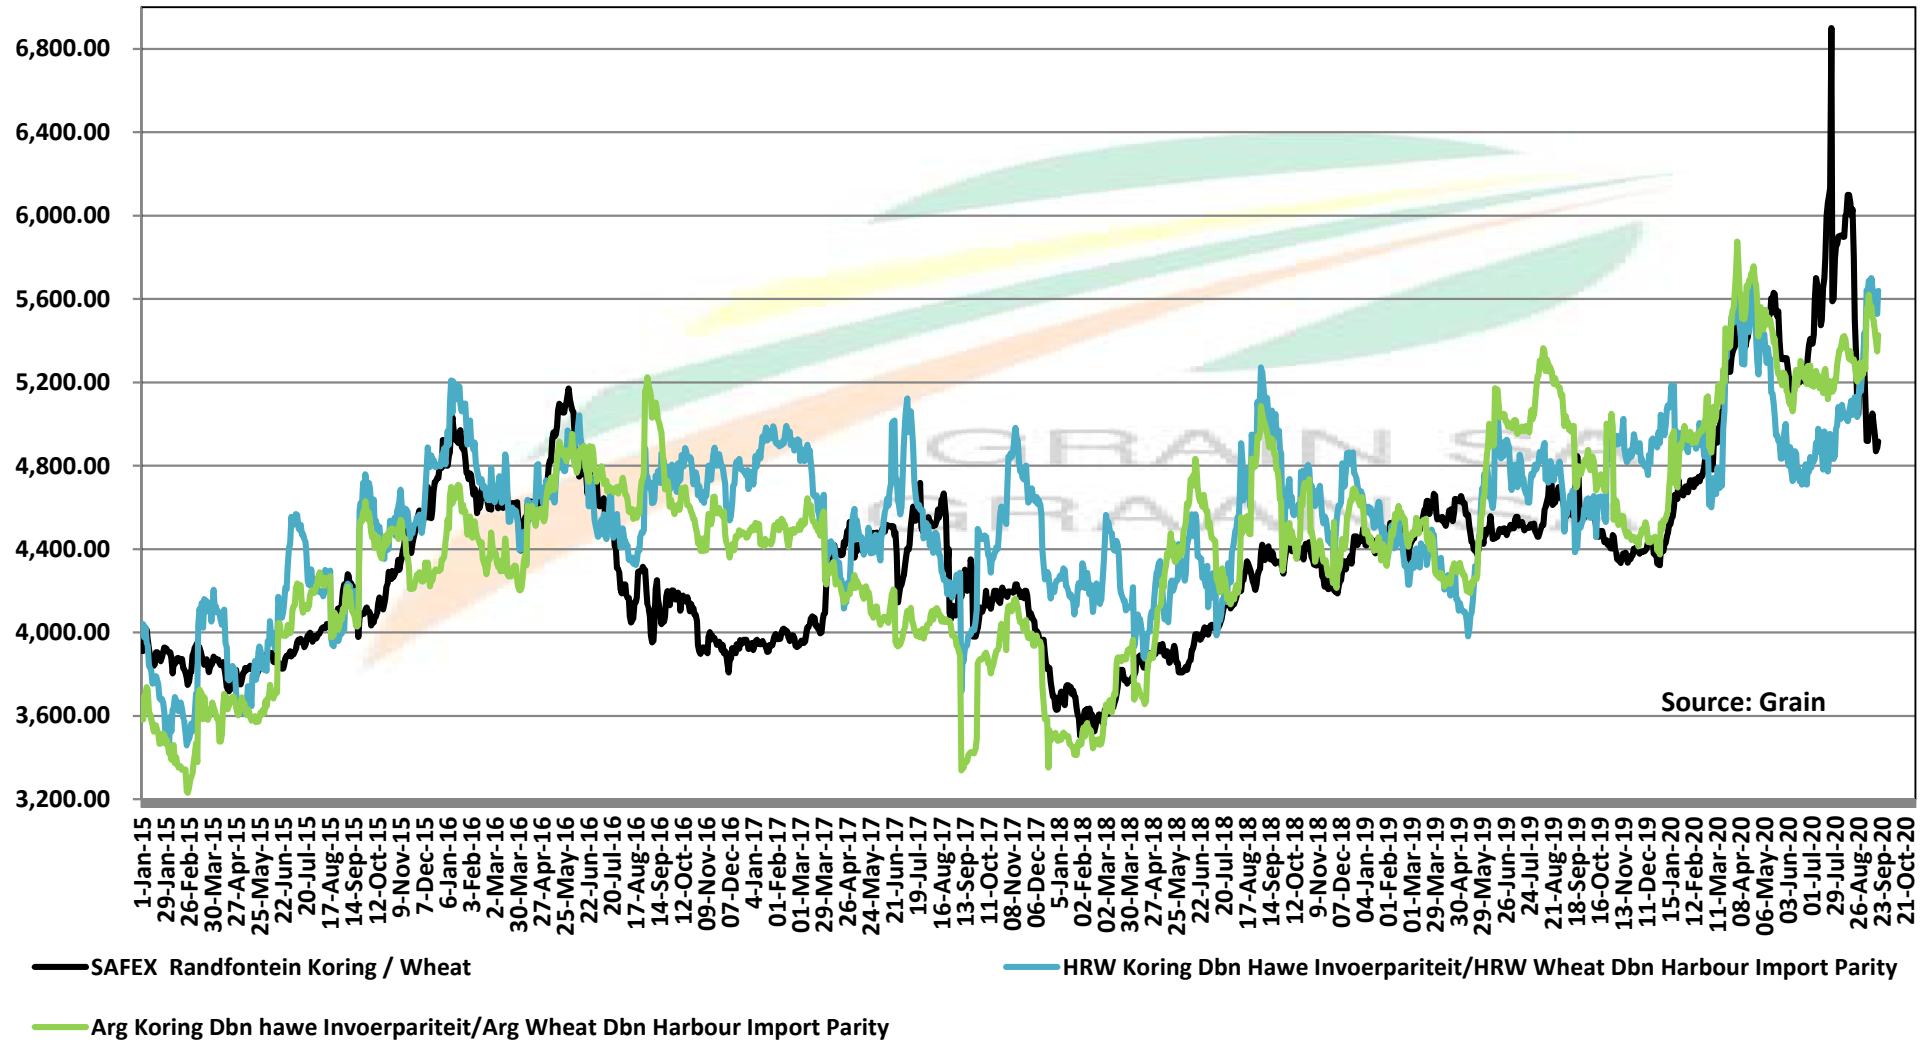

Source: Grain SA

PRICES OF WHEAT DELIVERED IN RANDFONTEIN PRYSE VAN KORING GELEWER IN RANDFONTEIN

PRICES OF RSA AND GERMAN WHEAT DELIVERED IN RANDFONTEIN

PRYSE VAN RSA EN DUITSTE KORING GELEWER IN RANDFONTEIN

Source: Grain SA

PRICES OF WHEAT DELIVERED IN DURBAN HARBOUR PRYSE VAN KORING VIR LEWERING IN DURBAN HAWE

PRICES OF BARLEY DELIVERED IN RANDFONTEIN

PRYSE VAN GARS GELEWER IN RANDFONTEIN

IMPORT PARITY OF USA HRW AND FRANCE FEED BARLEY