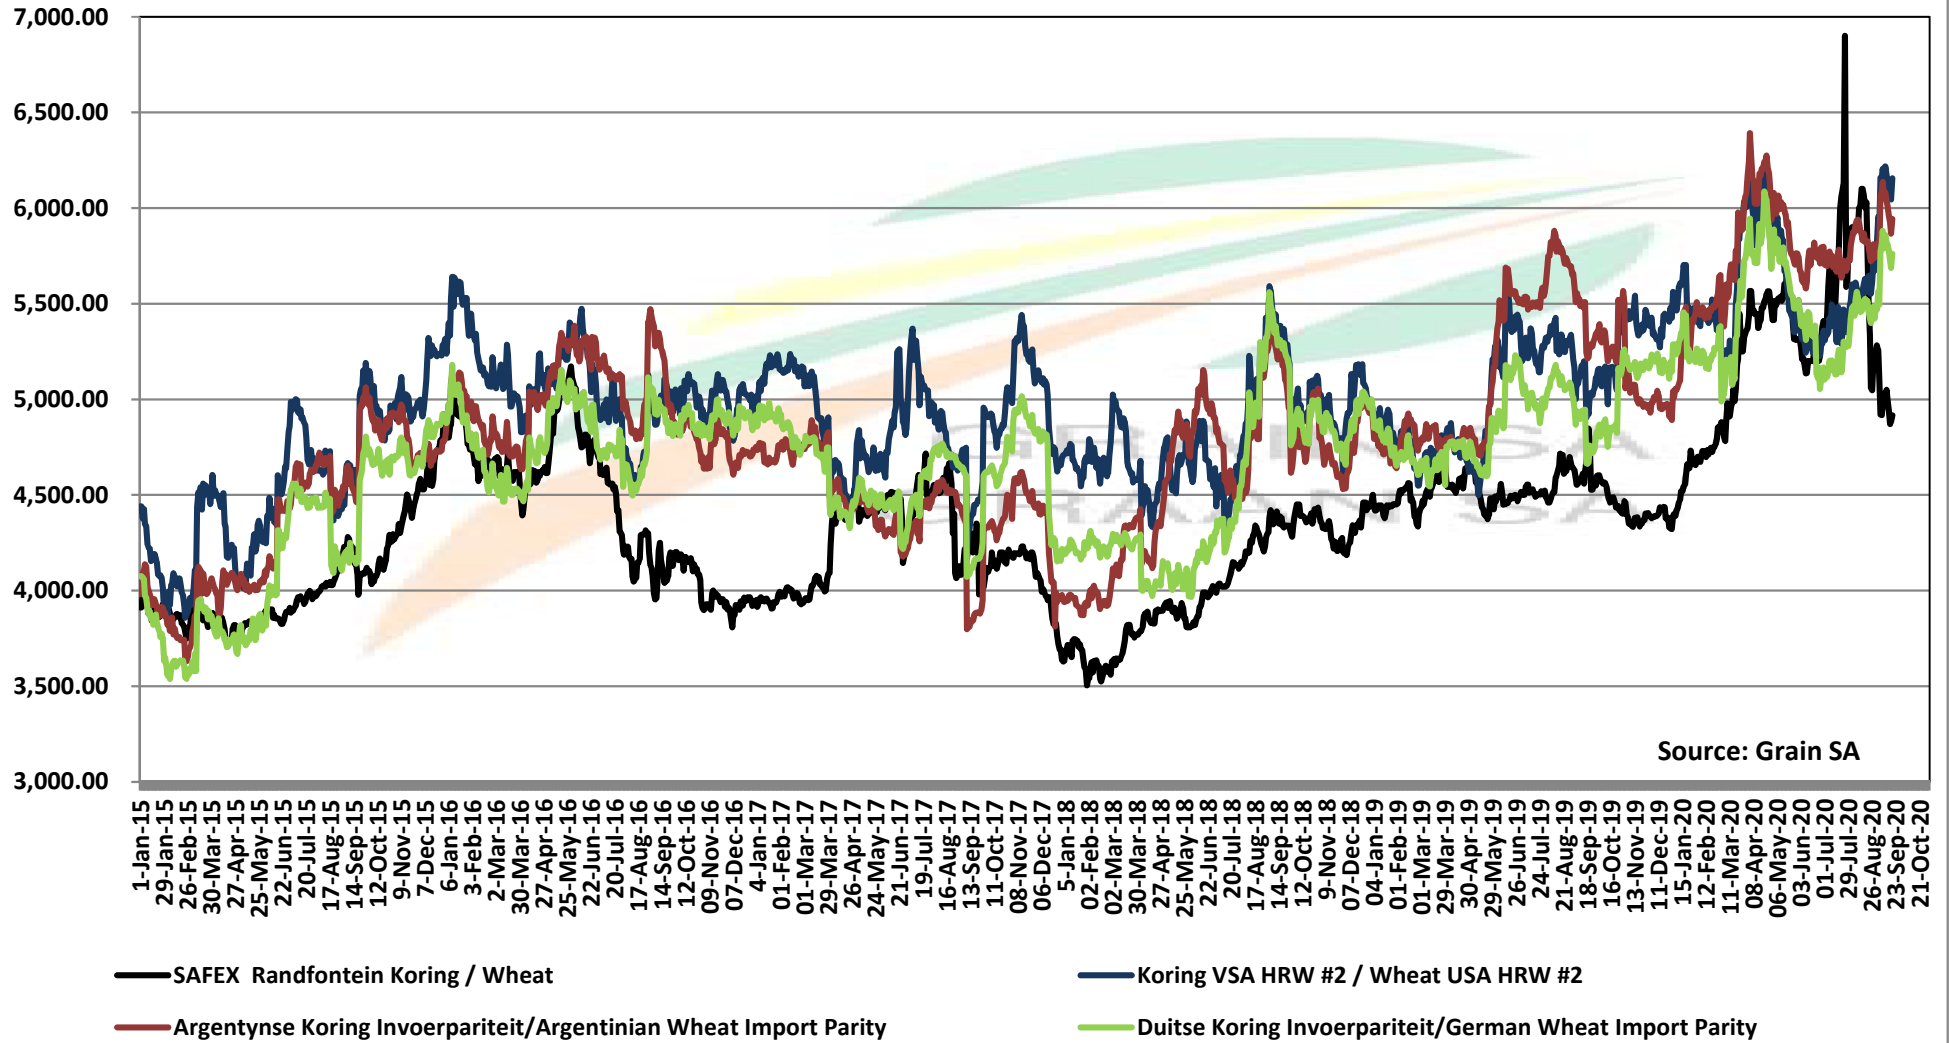

PRICES OF RSA AND ARGENTINE WHEAT DELIVERED IN RANDFONTEIN

PRYSE VAN RSA EN ARGENTYNSE KORING GELEWER IN RANDFONTEIN

Source: Grain SA

PRICES OF SOUTH AFRICAN AND USA WHEAT DELIVERED IN RANDFONTEIN PRYSE VAN SUID AFRIKAANSE EN VSA KORING GELEWER IN RANDFONTEIN

Source: Grain SA

PRICES OF WHEAT DELIVERED IN RANDFONTEIN PRYSE VAN KORING GELEWER IN RANDFONTEIN

PRICES OF RSA AND GERMAN WHEAT DELIVERED IN RANDFONTEIN

PRYSE VAN RSA EN DUITSTE KORING GELEWER IN RANDFONTEIN

Source: Grain SA

PRICES OF WHEAT DELIVERED IN DURBAN HARBOUR PRYSE VAN KORING VIR LEWERING IN DURBAN HAWE

PRICES OF BARLEY DELIVERED IN RANDFONTEIN

PRYSE VAN GARS GELEWER IN RANDFONTEIN

IMPORT PARITY OF USA HRW AND FRANCE FEED BARLEY