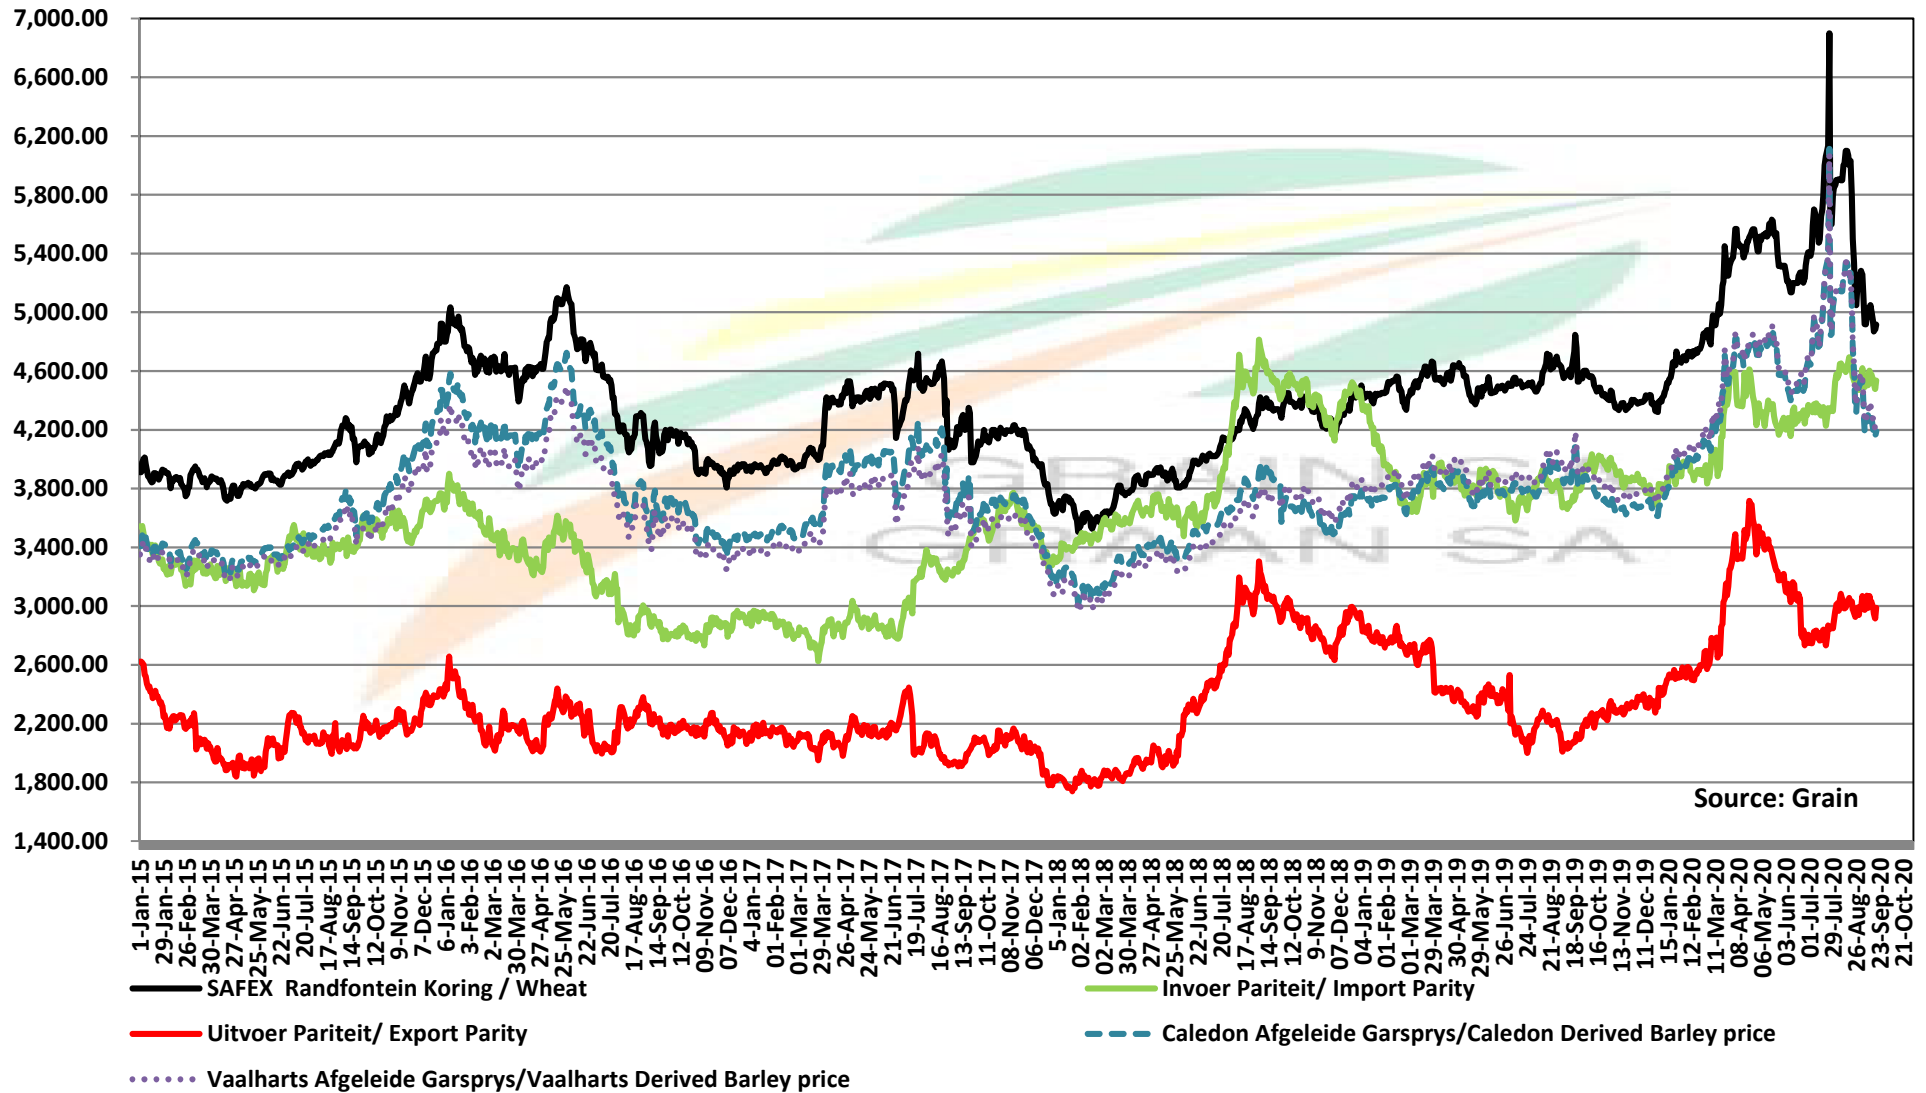

Source: Grain SA

PRICES OF WHEAT DELIVERED IN RANDFONTEIN PRYSE VAN KORING GELEWER IN RANDFONTEIN

PRICES OF RSA AND GERMAN WHEAT DELIVERED IN RANDFONTEIN

PRYSE VAN RSA EN DUITSTE KORING GELEWER IN RANDFONTEIN

Source: Grain SA

PRICES OF WHEAT DELIVERED IN DURBAN HARBOUR PRYSE VAN KORING VIR LEWERING IN DURBAN HAWE

PRICES OF BARLEY DELIVERED IN RANDFONTEIN

PRYSE VAN GARS GELEWER IN RANDFONTEIN

IMPORT PARITY OF USA HRW AND FRANCE FEED BARLEY