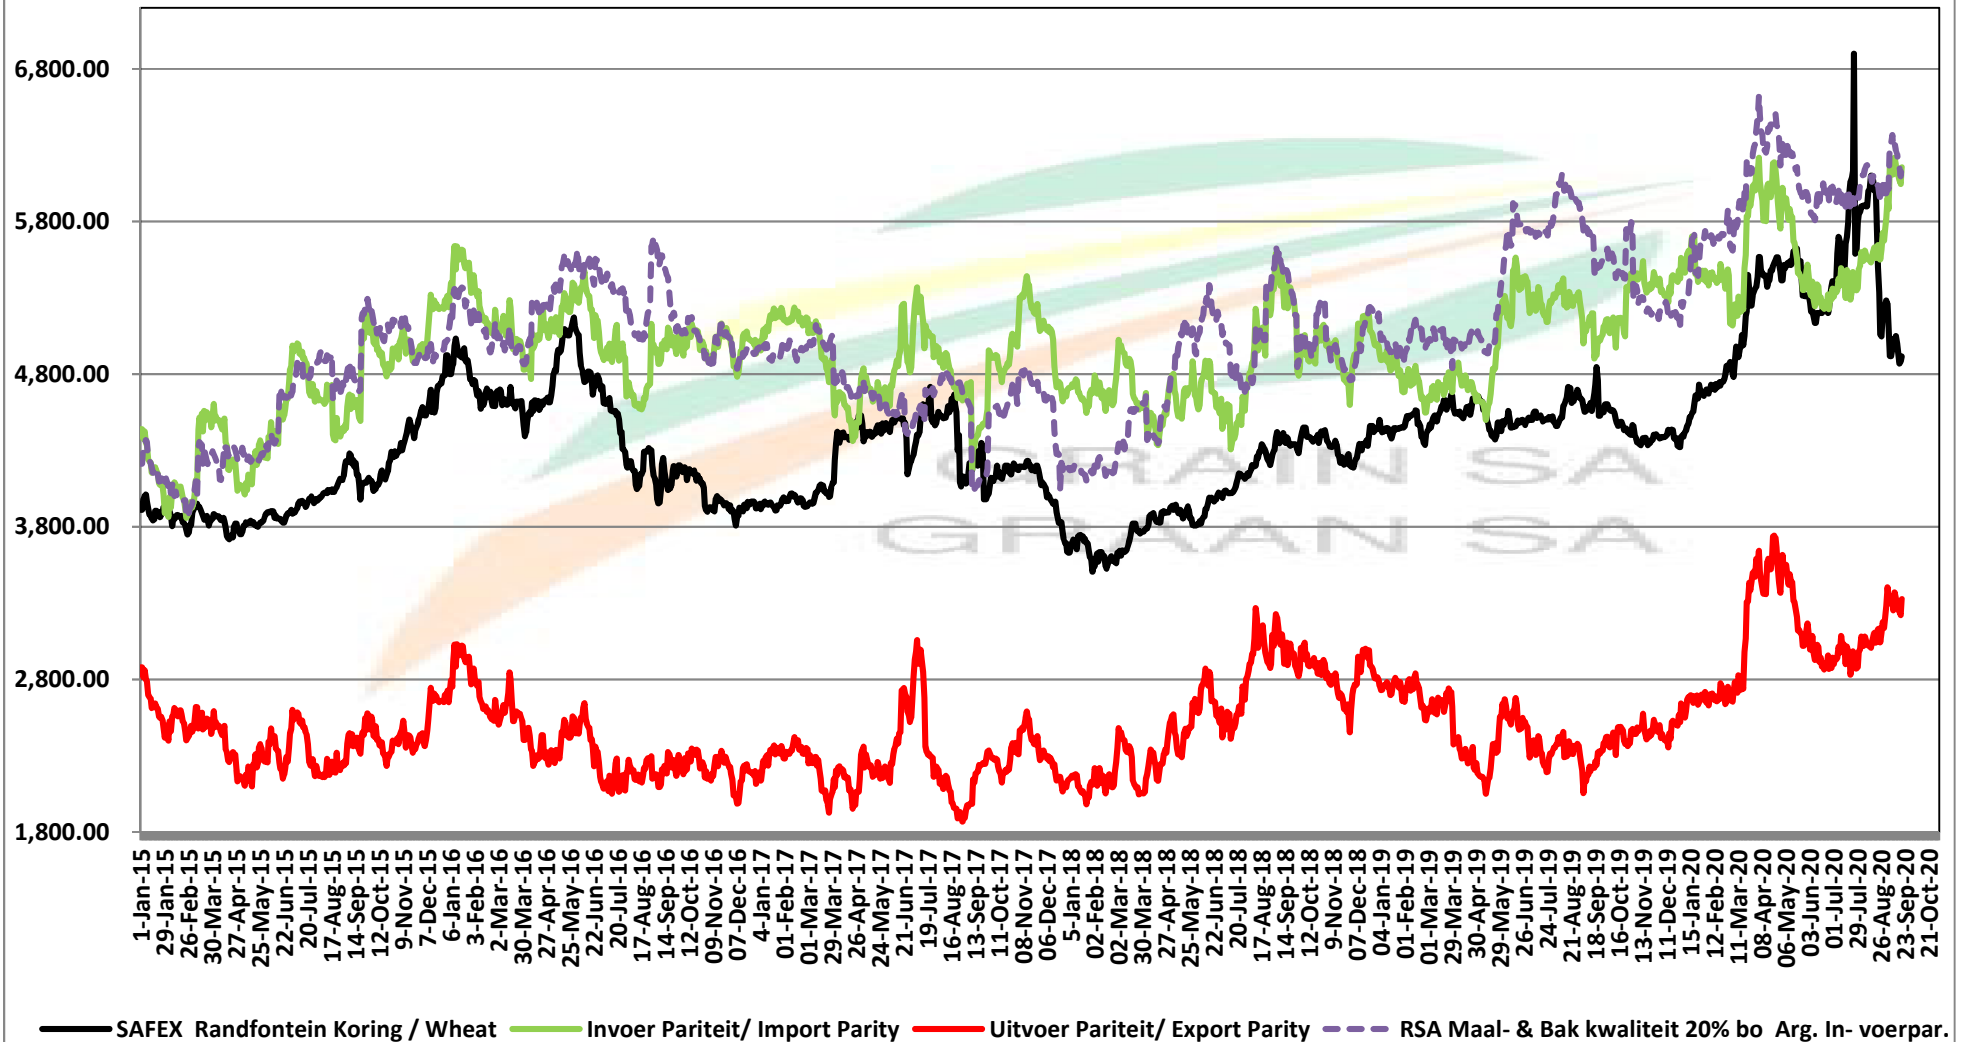

PRICES OF RSA AND ARGENTINE WHEAT DELIVERED IN RANDFONTEIN

PRYSE VAN RSA EN ARGENTYNSE KORING GELEWER IN RANDFONTEIN

Source: Grain SA

PRICES OF SOUTH AFRICAN AND USA WHEAT DELIVERED IN RANDFONTEIN PRYSE VAN SUID AFRIKAANSE EN VSA KORING GELEWER IN RANDFONTEIN