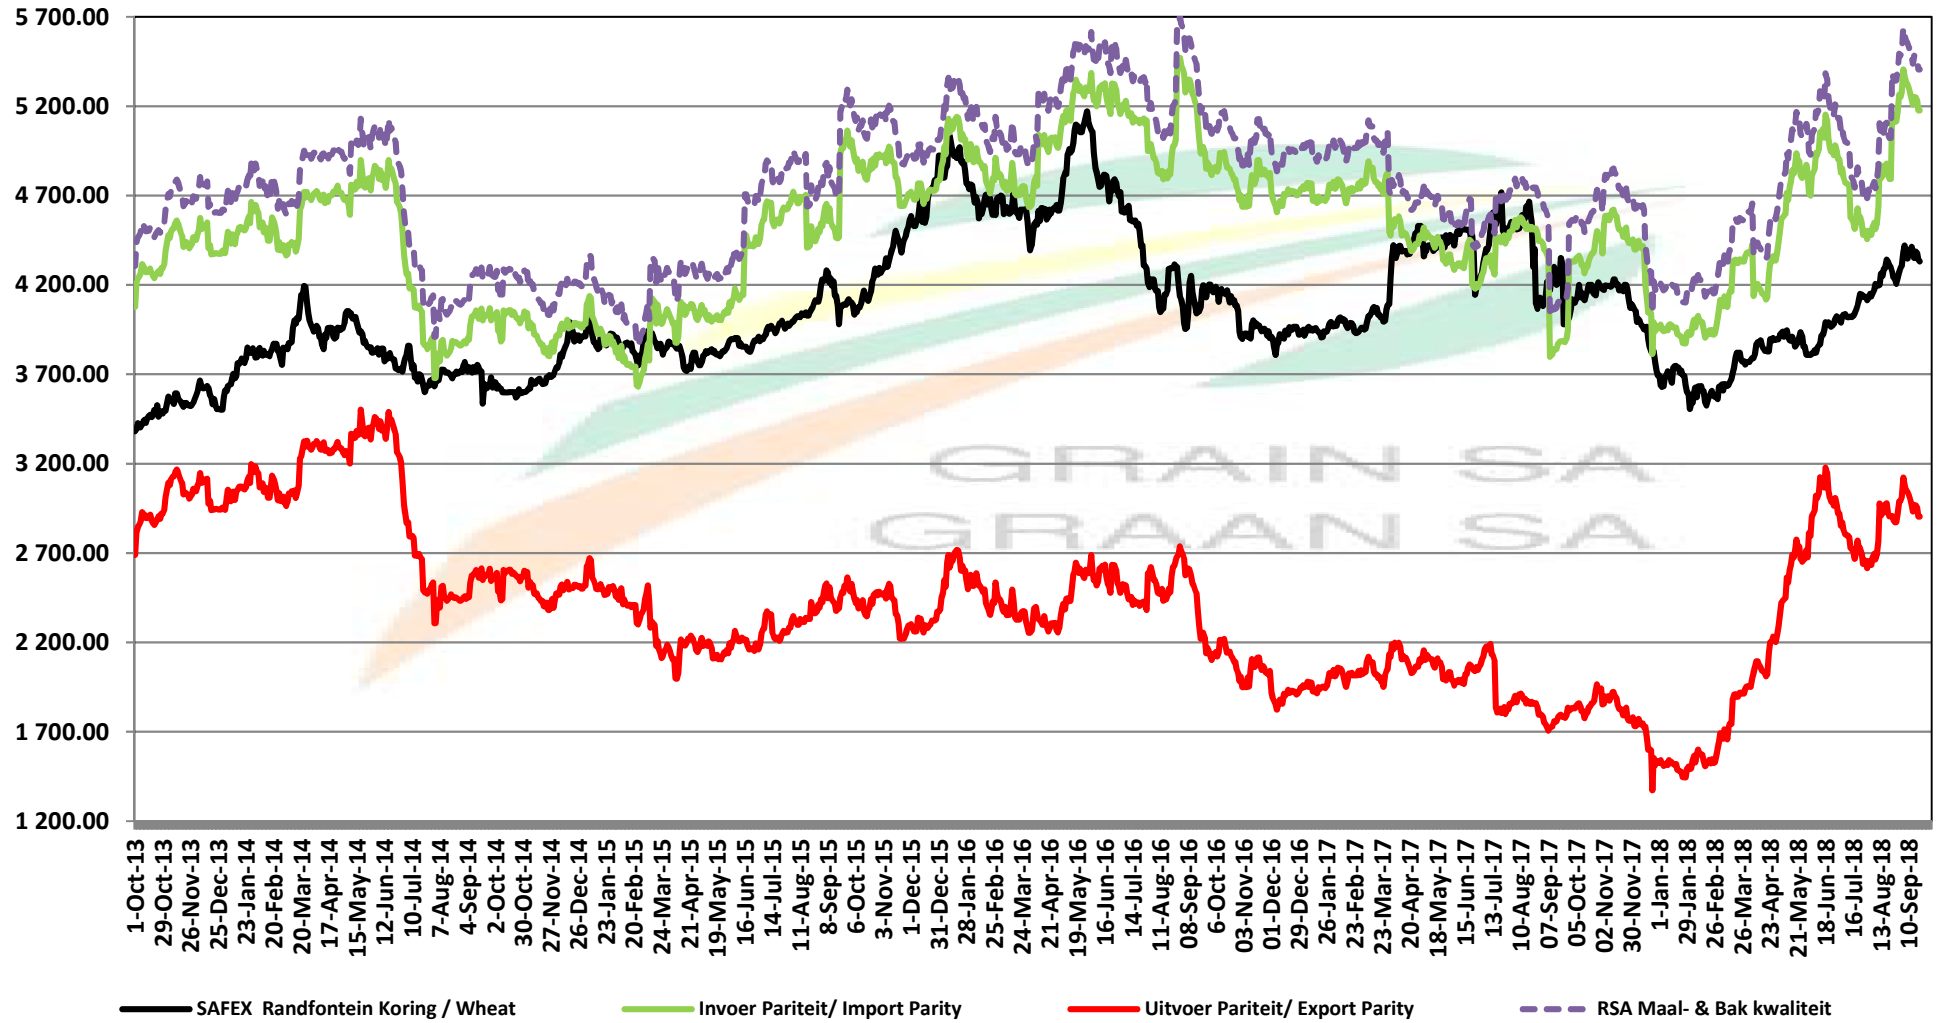

PRICES OF RSA AND ARGENTINE WHEAT DELIVERED IN RANDFONTEIN

PRYSE VAN RSA EN ARGENTYNSE KORING GELEWER IN RANDFONTEIN

Source: Grain SA

PRICES OF SOUTH AFRICAN AND USA WHEAT DELIVERED IN RANDFONTEIN

PRYSE VAN SUID AFRIKAANSE EN VSA KORING GELEWER IN RANDFONTEIN

Source: Grain SA

PRICES OF WHEAT DELIVERED IN RANDFONTEIN PRYSE VAN KORING GELEWER IN RANDFONTEIN

Source: Grain SA

- SAFEX Randfontein Koring / Wheat
- Argentinse Koring Invoerpariteit / Argentinian Wheat Import Parity
- Duitse koring Uitvoerpariteit / German wheat Export parity
- Koring VSA HRW #2 / Wheat USA HRW #2
- Duitse Koring Invoerpariteit / German Wheat Import Parity