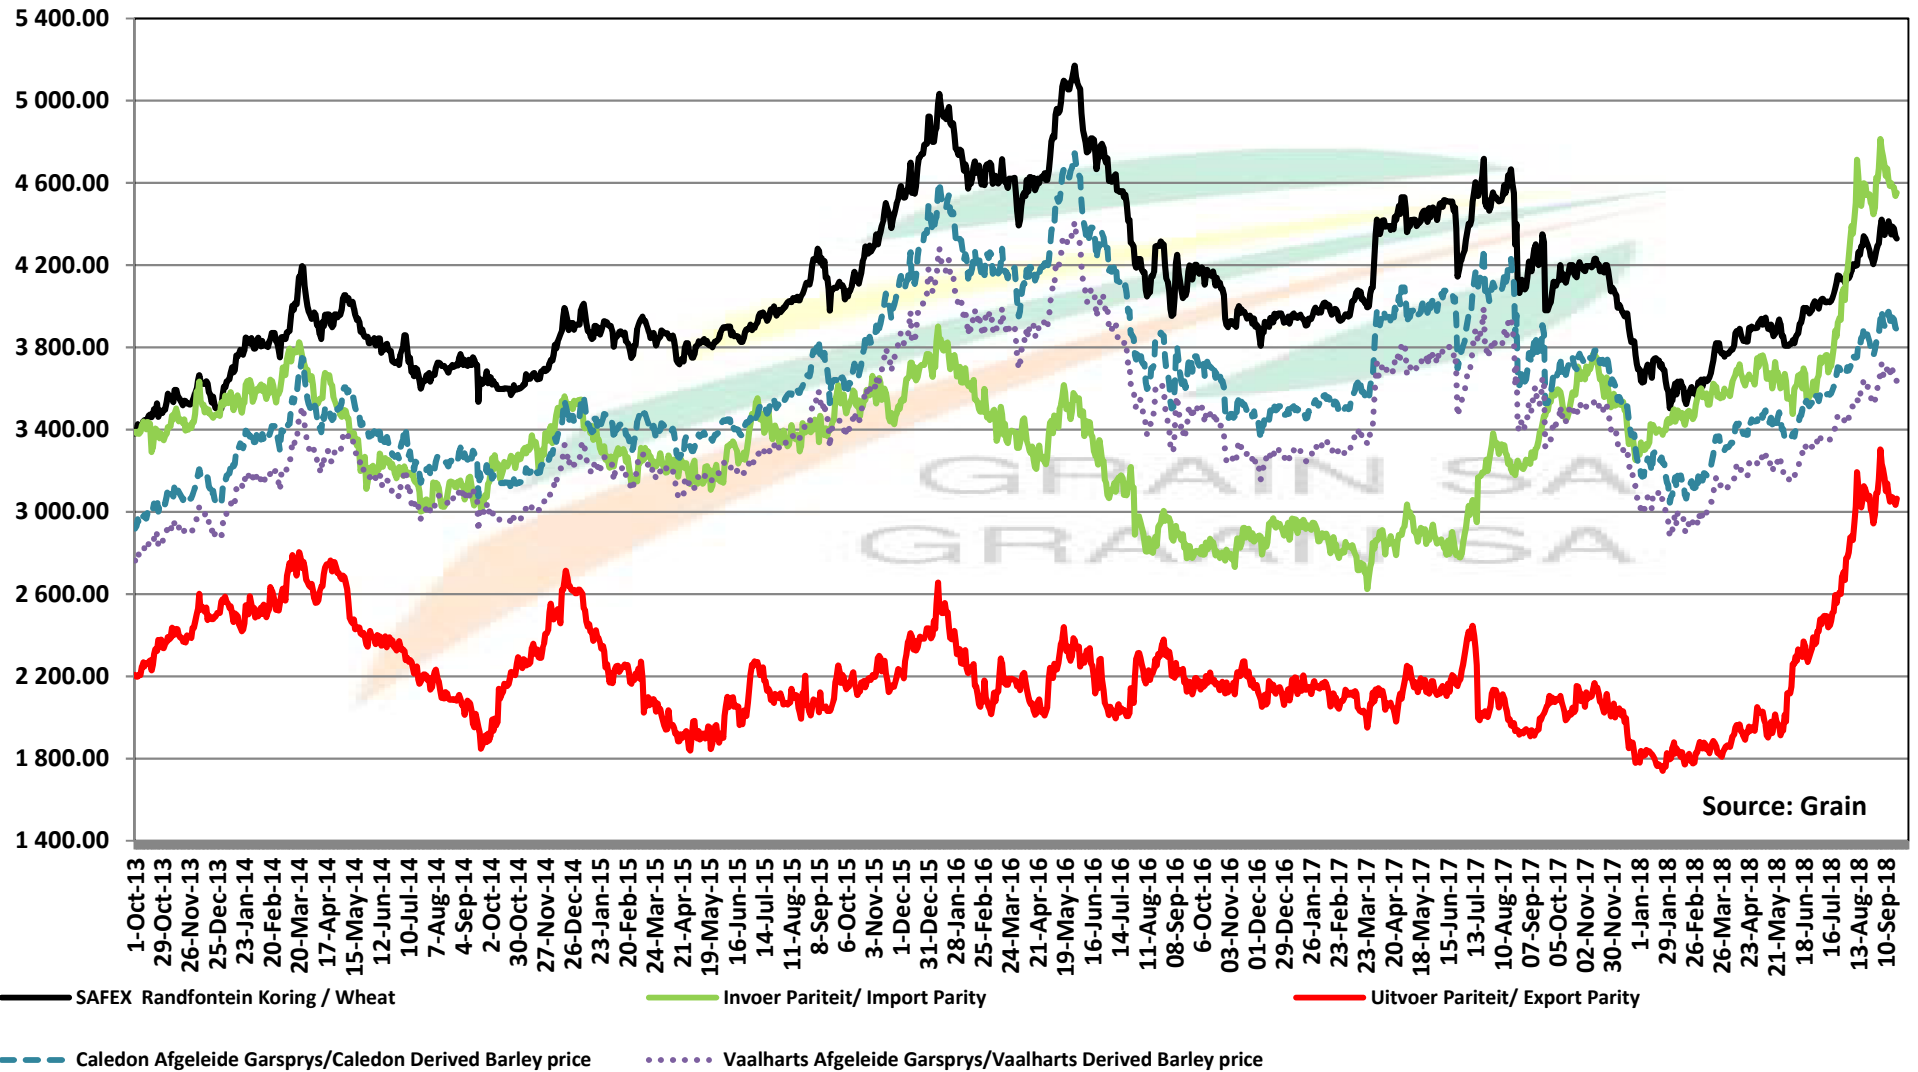

PRICES OF BARLEY DELIVERED IN RANDFONTEIN

PRYSE VAN GARS GELEWER IN RANDFONTEIN