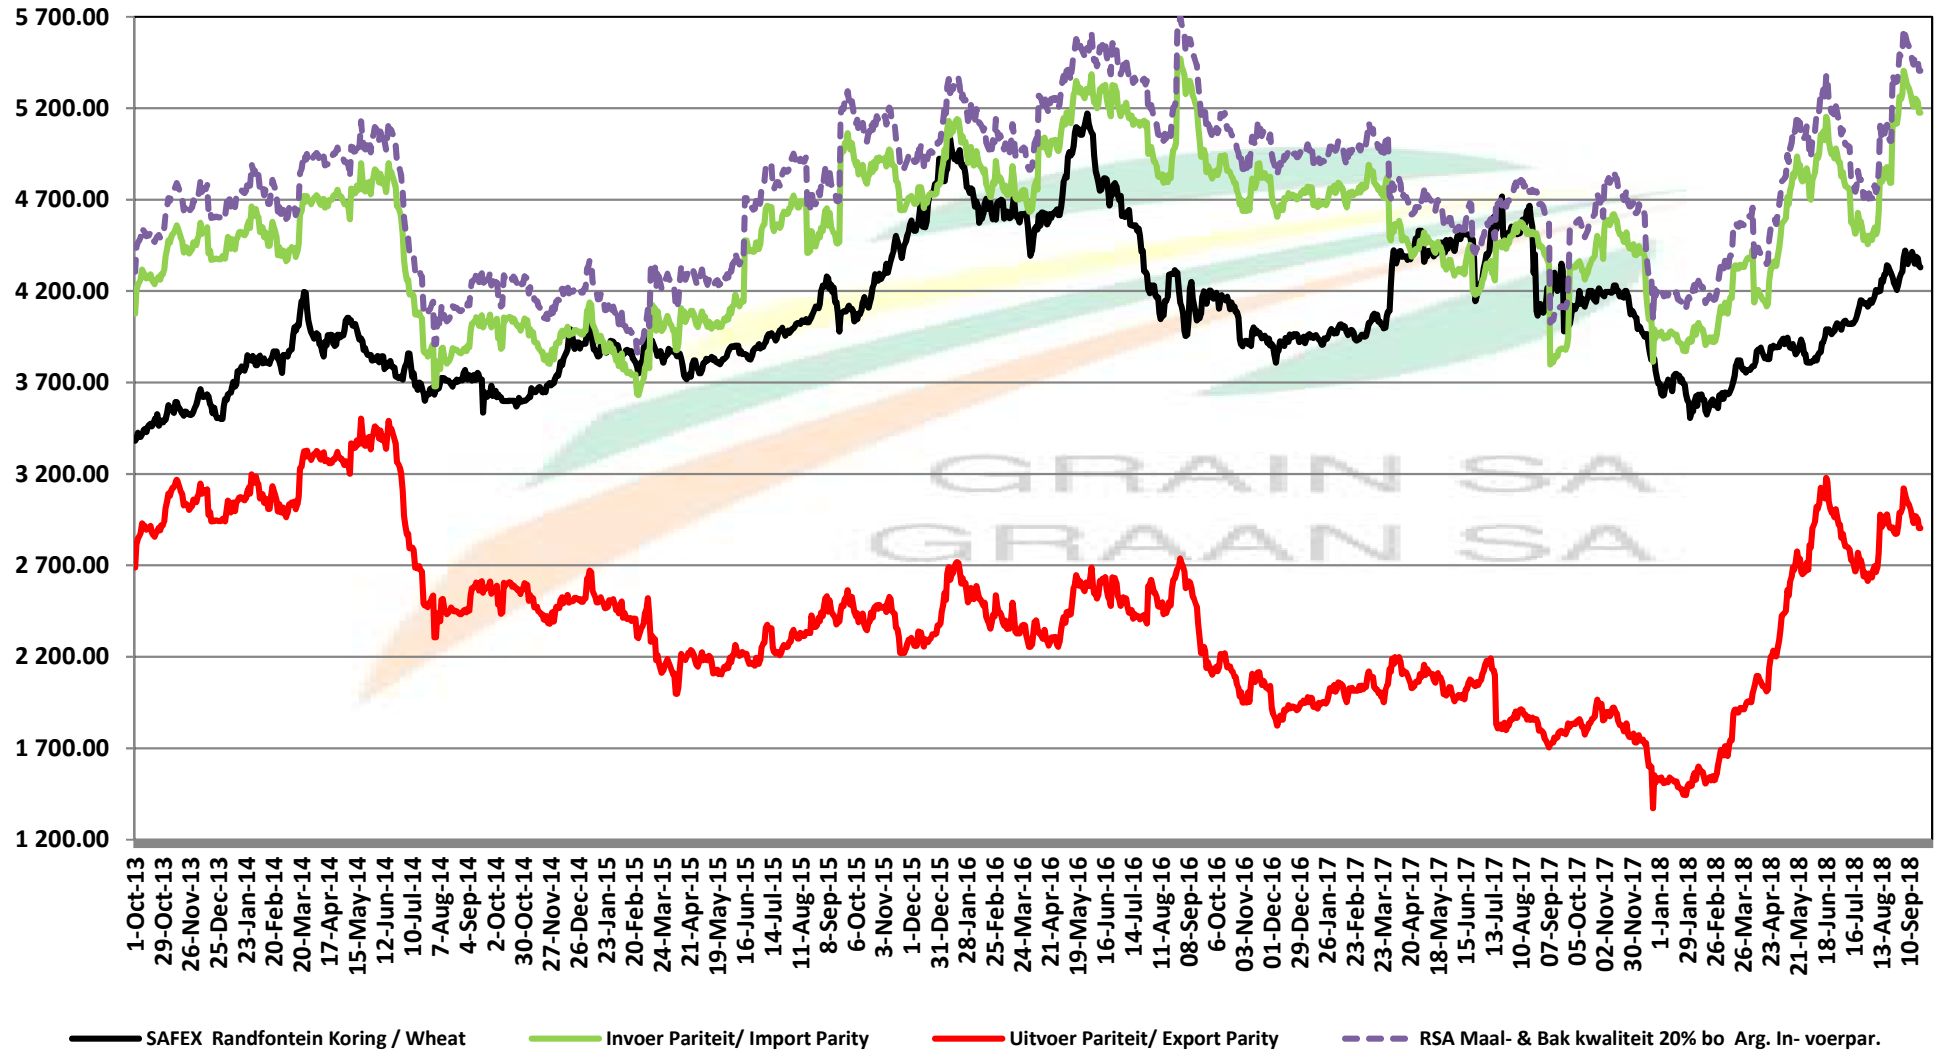

PRICES OF RSA AND ARGENTINE WHEAT DELIVERED IN RANDFONTEIN

PRYSE VAN RSA EN ARGENTYNSE KORING GELEWER IN RANDFONTEIN

Source: Grain SA

PRICES OF SOUTH AFRICAN AND USA WHEAT DELIVERED IN RANDFONTEIN

PRYSE VAN SUID AFRIKAANSE EN VSA KORING GELEWER IN RANDFONTEIN

Source: Grain SA

PRICES OF WHEAT DELIVERED IN RANDFONTEIN PRYSE VAN KORING GELEWER IN RANDFONTEIN

Source: Grain SA

- SAFEX Randfontein Koring / Wheat
- Argentinse Koring Invoerpariteit / Argentinian Wheat Import Parity
- Duitse koring Uitvoerpariteit / German wheat Export parity
- Koring VSA HRW #2 / Wheat USA HRW #2
- Duitse Koring Invoerpariteit / German Wheat Import Parity