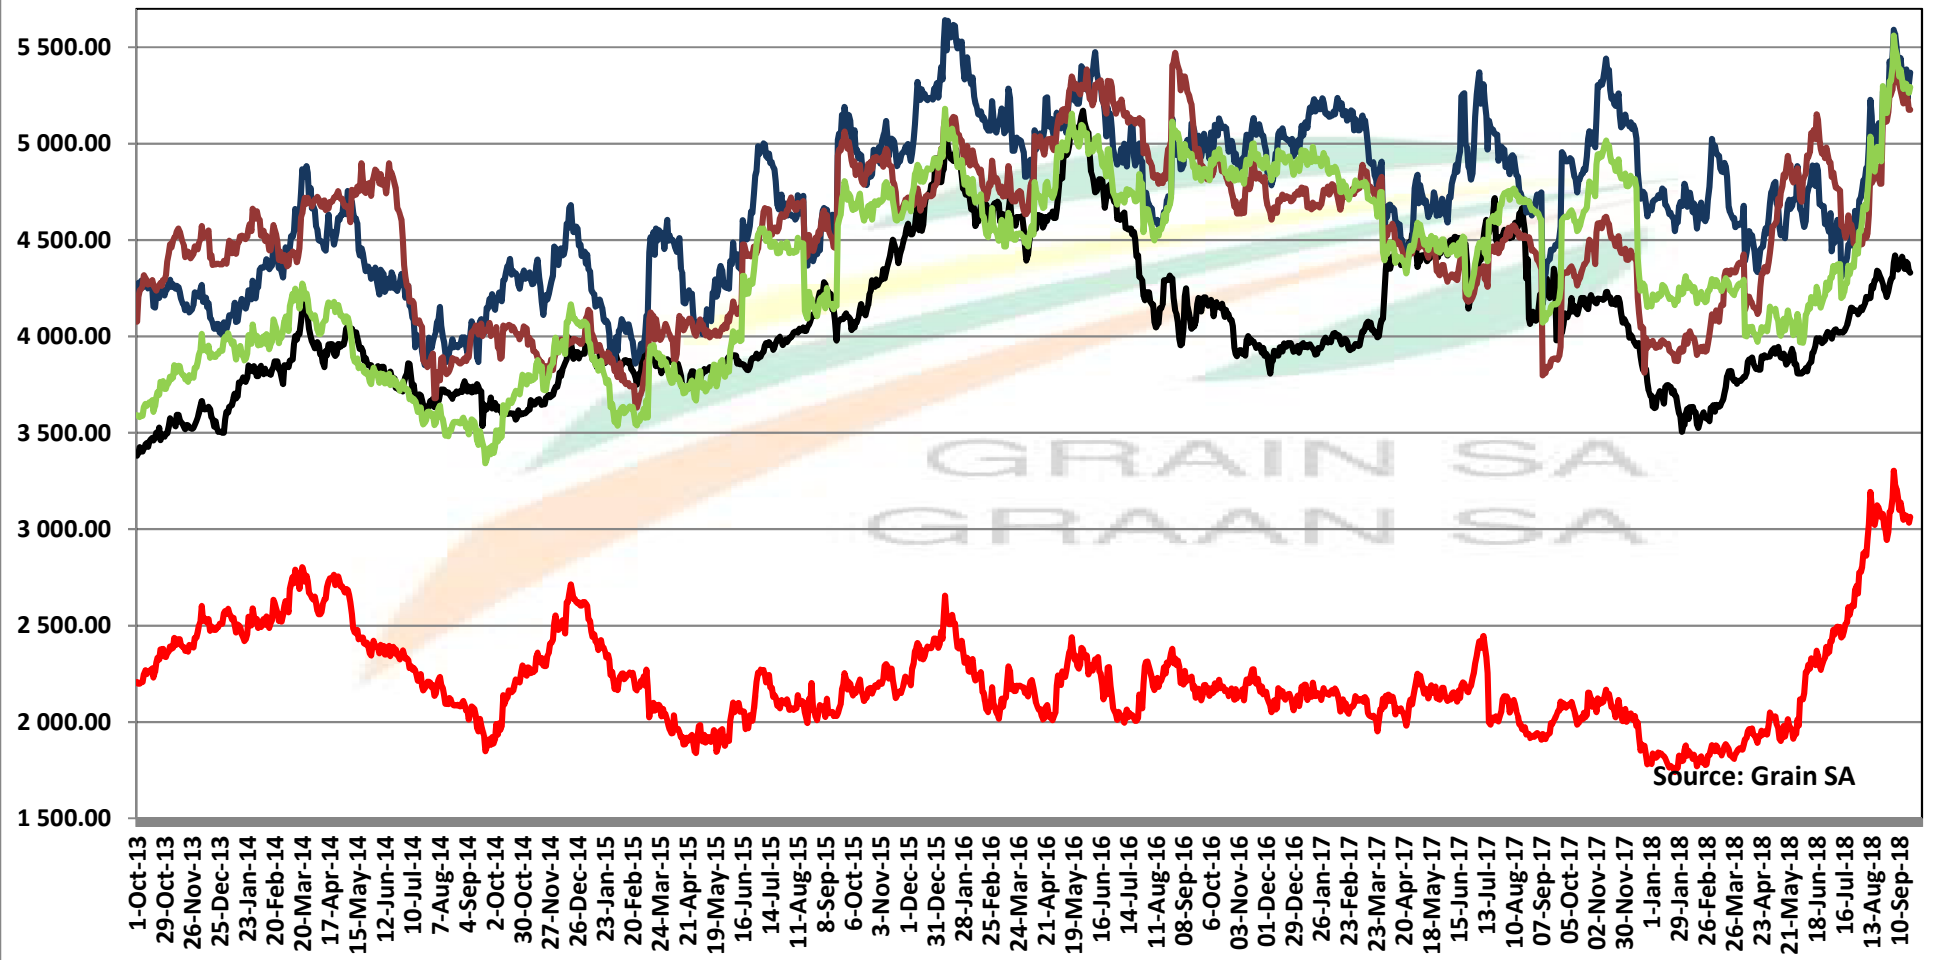

PRICES OF RSA AND ARGENTINE WHEAT DELIVERED IN RANDFONTEIN

PRYSE VAN RSA EN ARGENTYNSE KORING GELEWER IN RANDFONTEIN

Source: Grain SA

PRICES OF SOUTH AFRICAN AND USA WHEAT DELIVERED IN RANDFONTEIN

PRYSE VAN SUID AFRIKAANSE EN VSA KORING GELEWER IN RANDFONTEIN

Source: Grain SA

PRICES OF WHEAT DELIVERED IN RANDFONTEIN PRYSE VAN KORING GELEWER IN RANDFONTEIN

Source: Grain SA

- SAFEX Randfontein Koring / Wheat
- Argentinse Koring Invoerpariteit / Argentinian Wheat Import Parity
- Duitse koring Uitvoerpariteit / German wheat Export parity
- Koring VSA HRW #2 / Wheat USA HRW #2
- Duitse Koring Invoerpariteit / German Wheat Import Parity