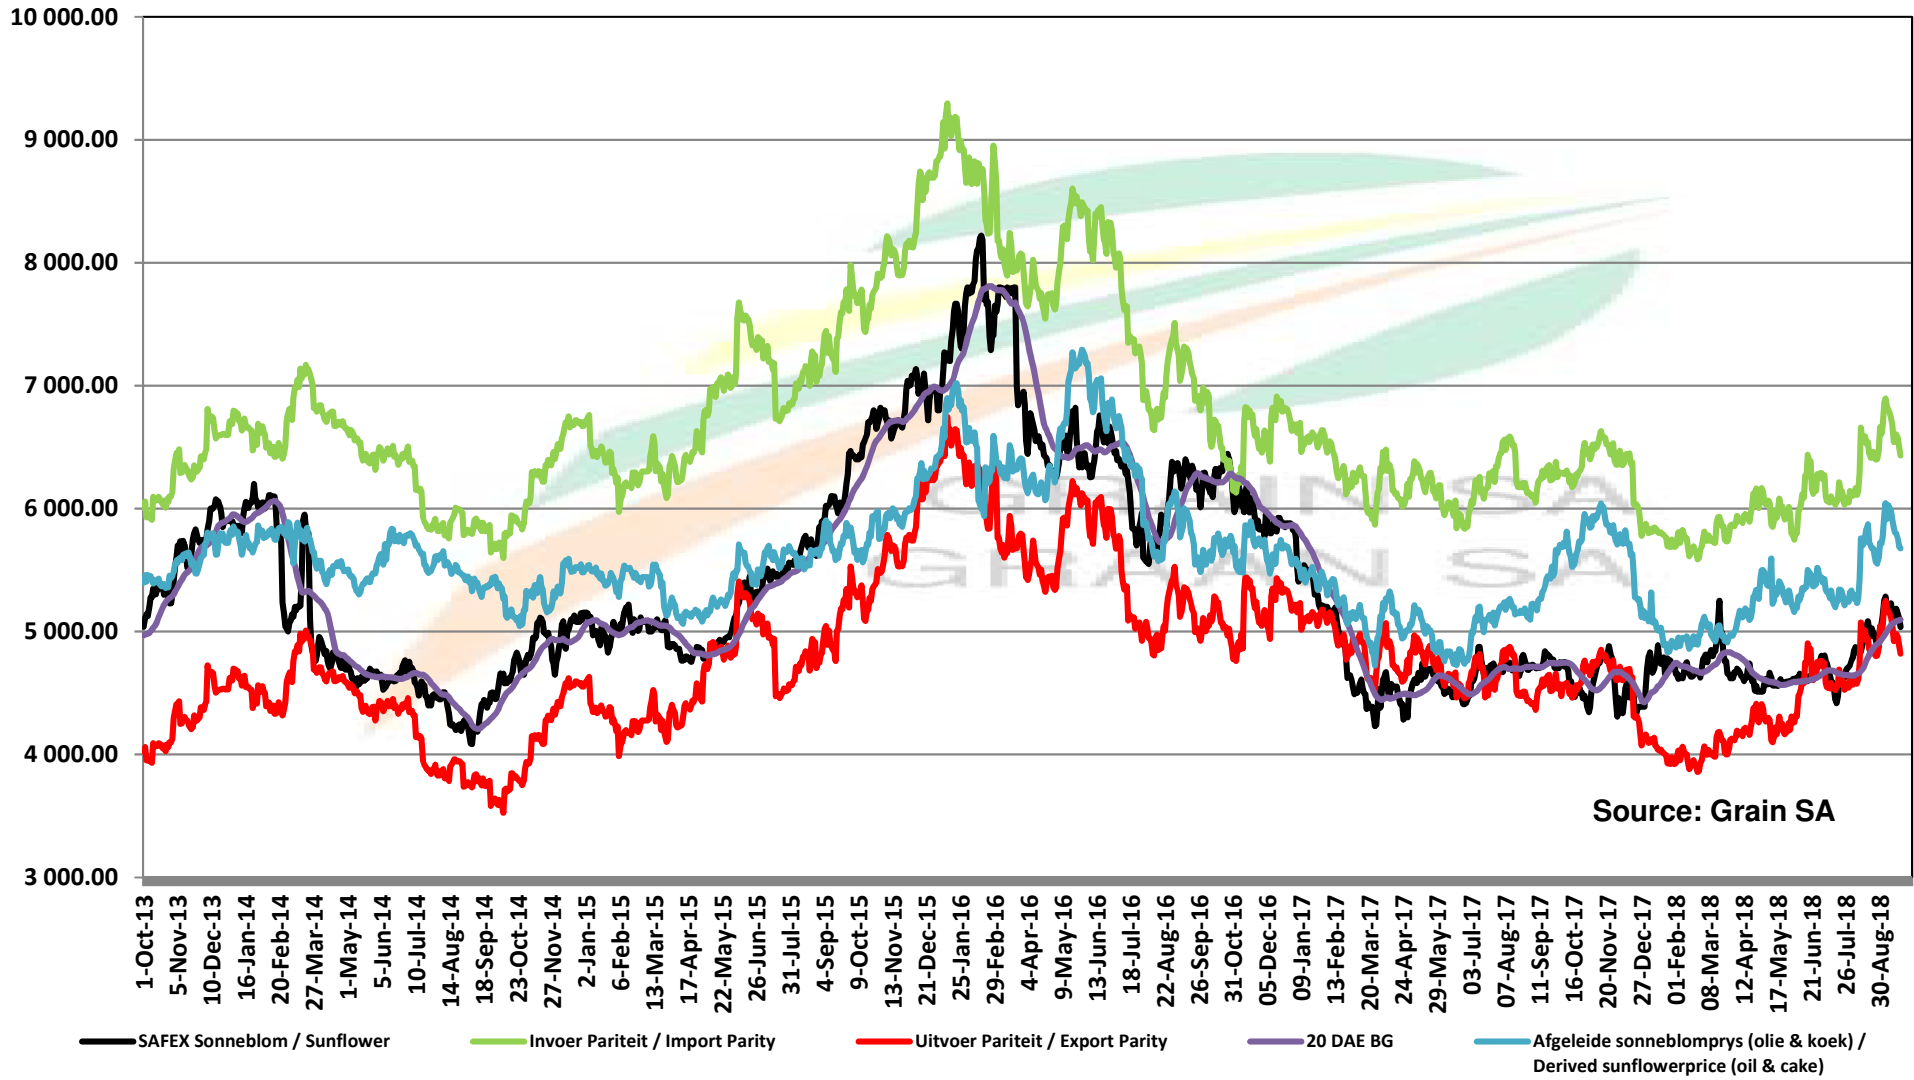

# PRICES OF EU SUNFLOWER SEED DELIVERED IN RANDFONTEIN PRYSE VAN EU SONNEBLOMSAAD GELEWER IN RANDFONTEIN

# PRICES OF EU SUNFLOWER SEED DELIVERED IN RANDFONTEIN PRYSE VAN EU SONNEBLOMSAAD GELEWER IN RANDFONTEIN

Source: Grain SA