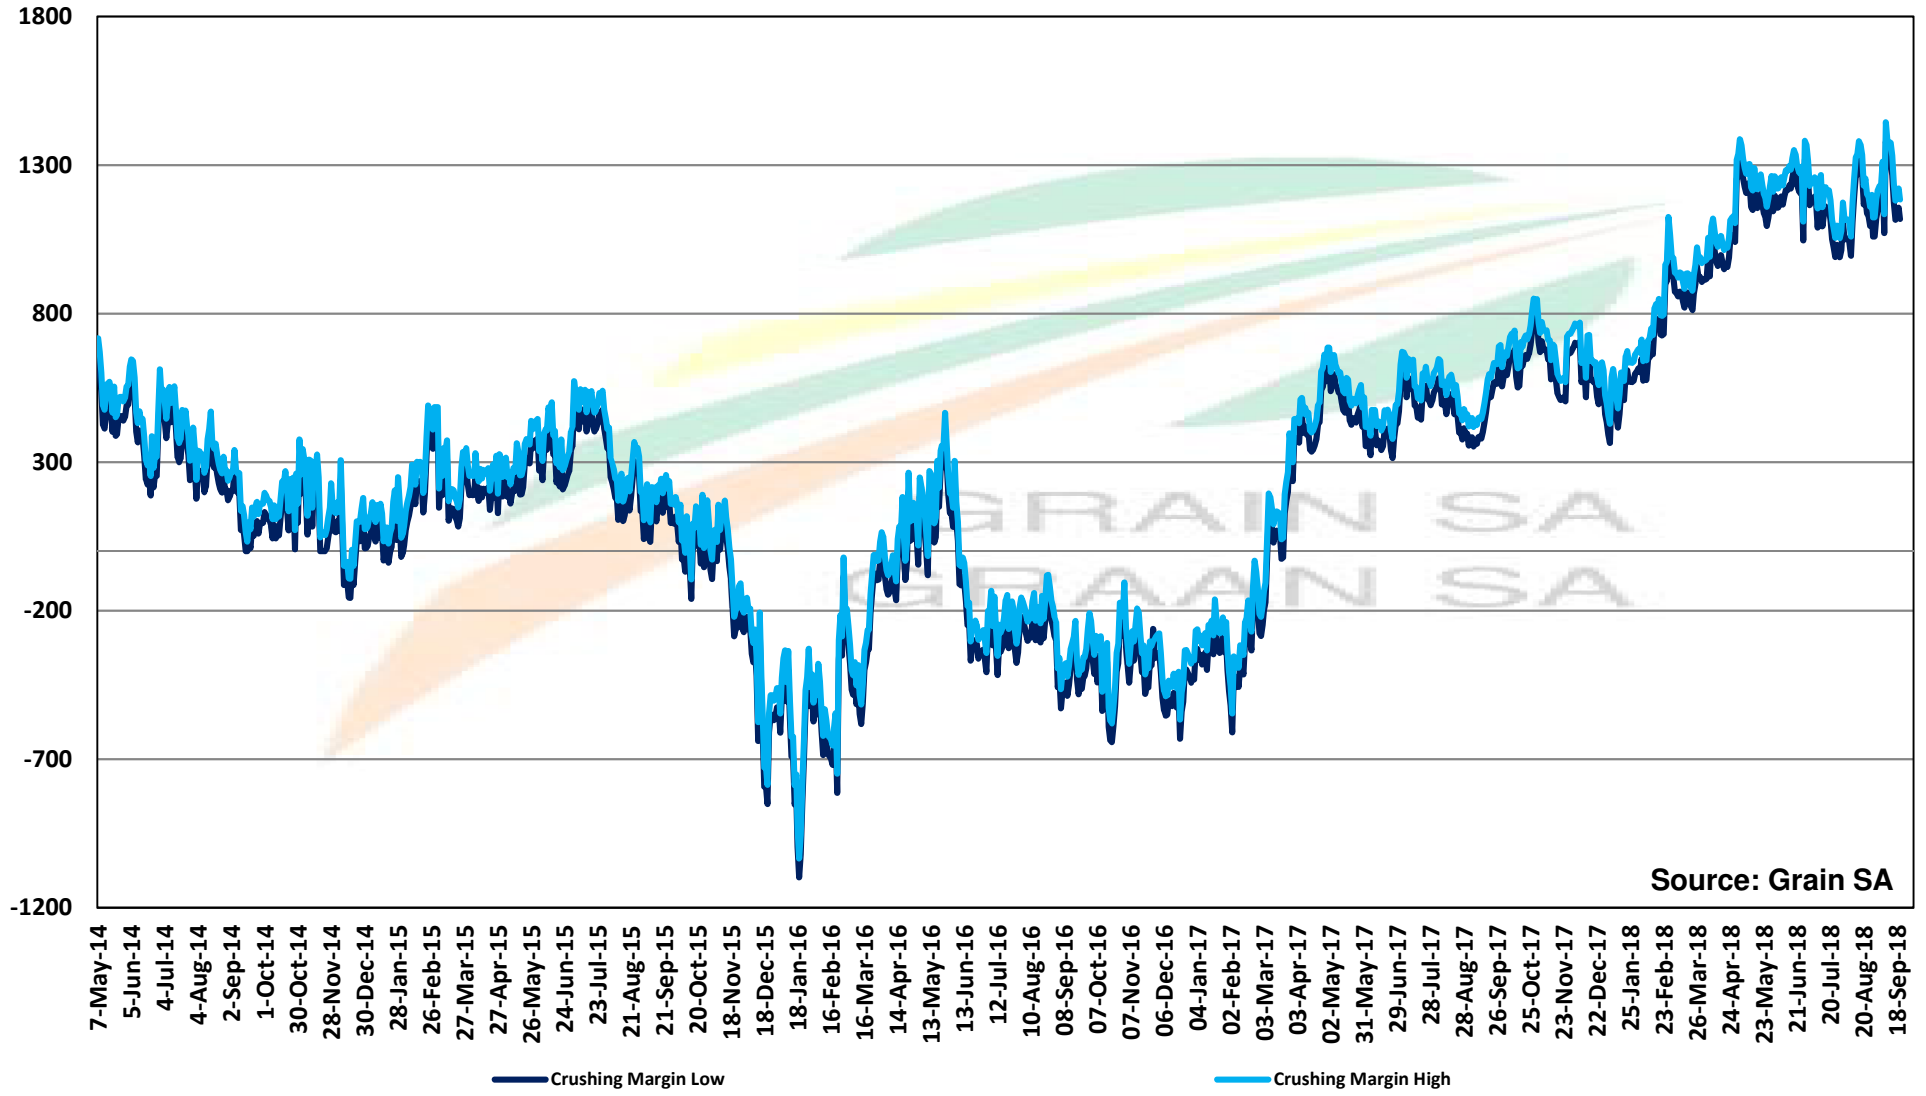

PRICES OF SOYBEAN CRUSHING MARGIN PRYSE VAN SOJABOON PERSMARGE

Source: Grain SA