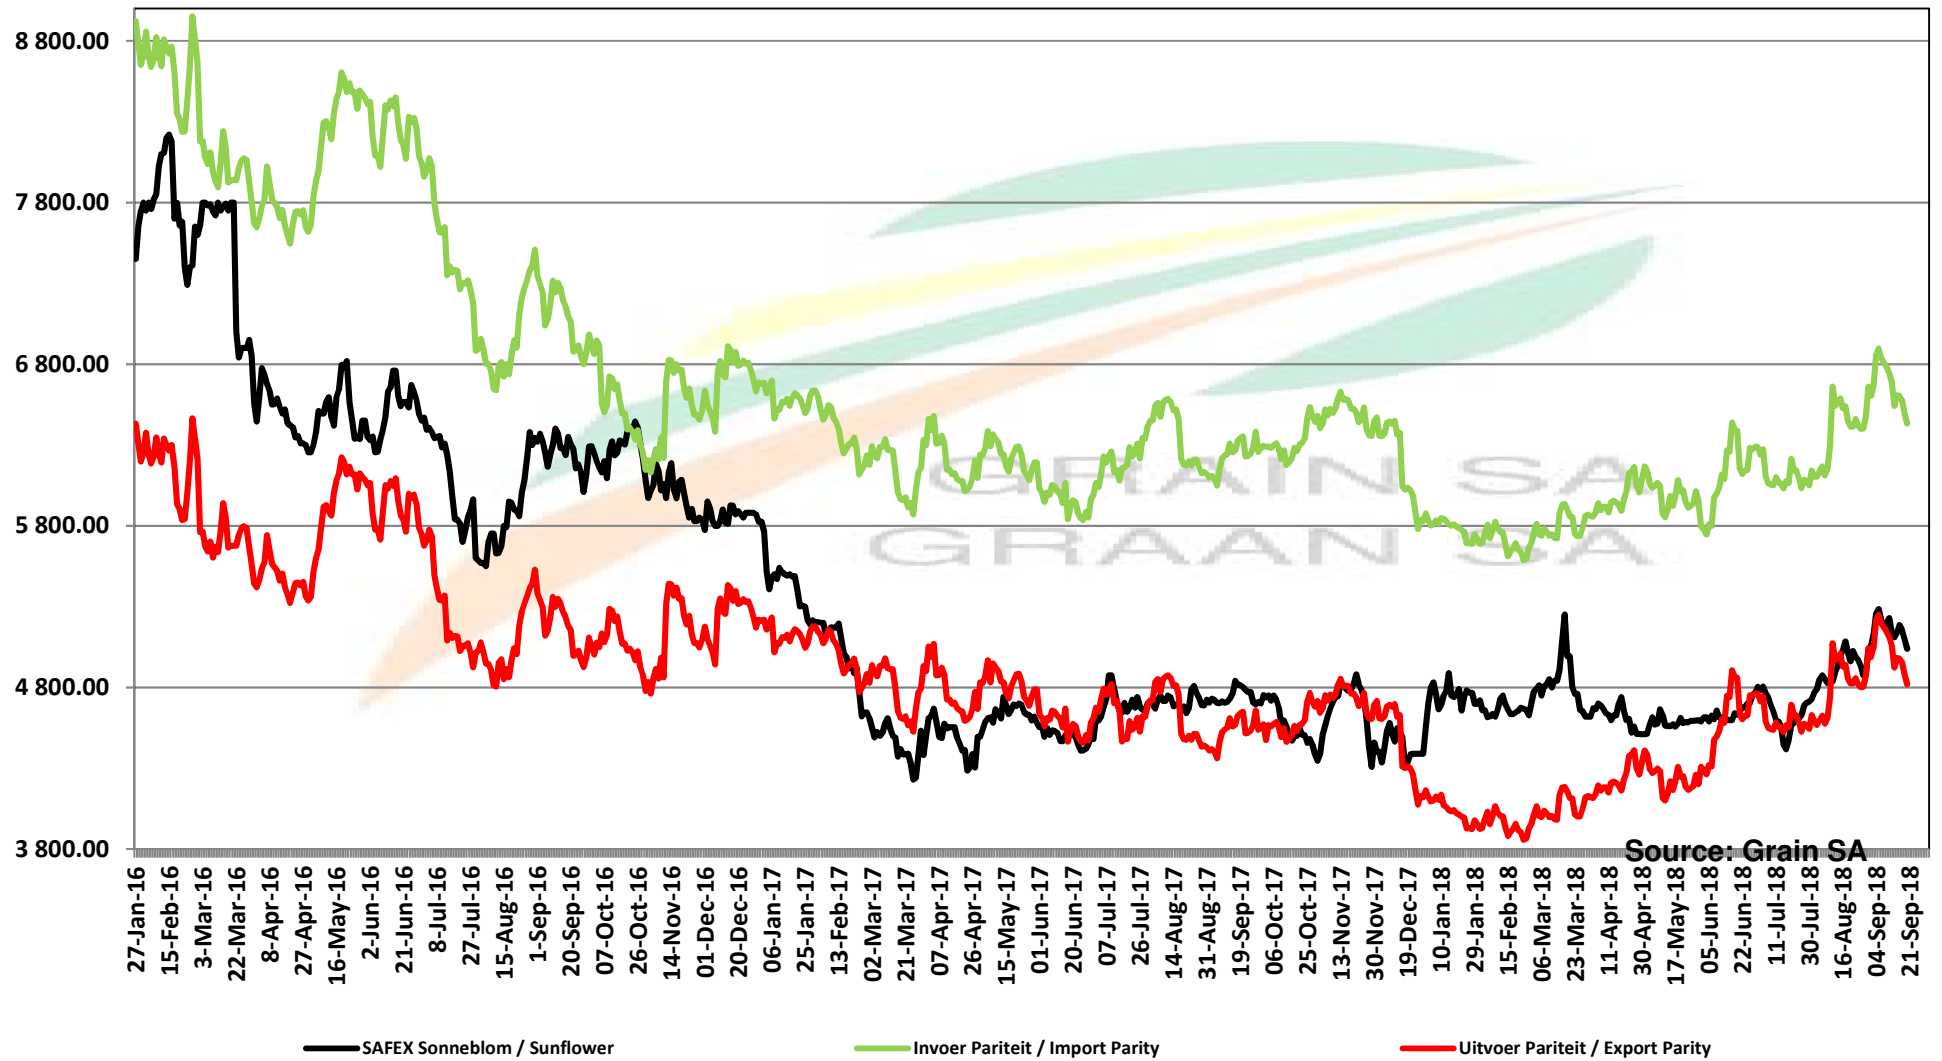

PRICES OF EU SUNFLOWER SEED DELIVERED IN RANDFONTEIN PRYSE VAN EU SONNEBLOMSAAD GELEWER IN RANDFONTEIN

Source: Grain SA