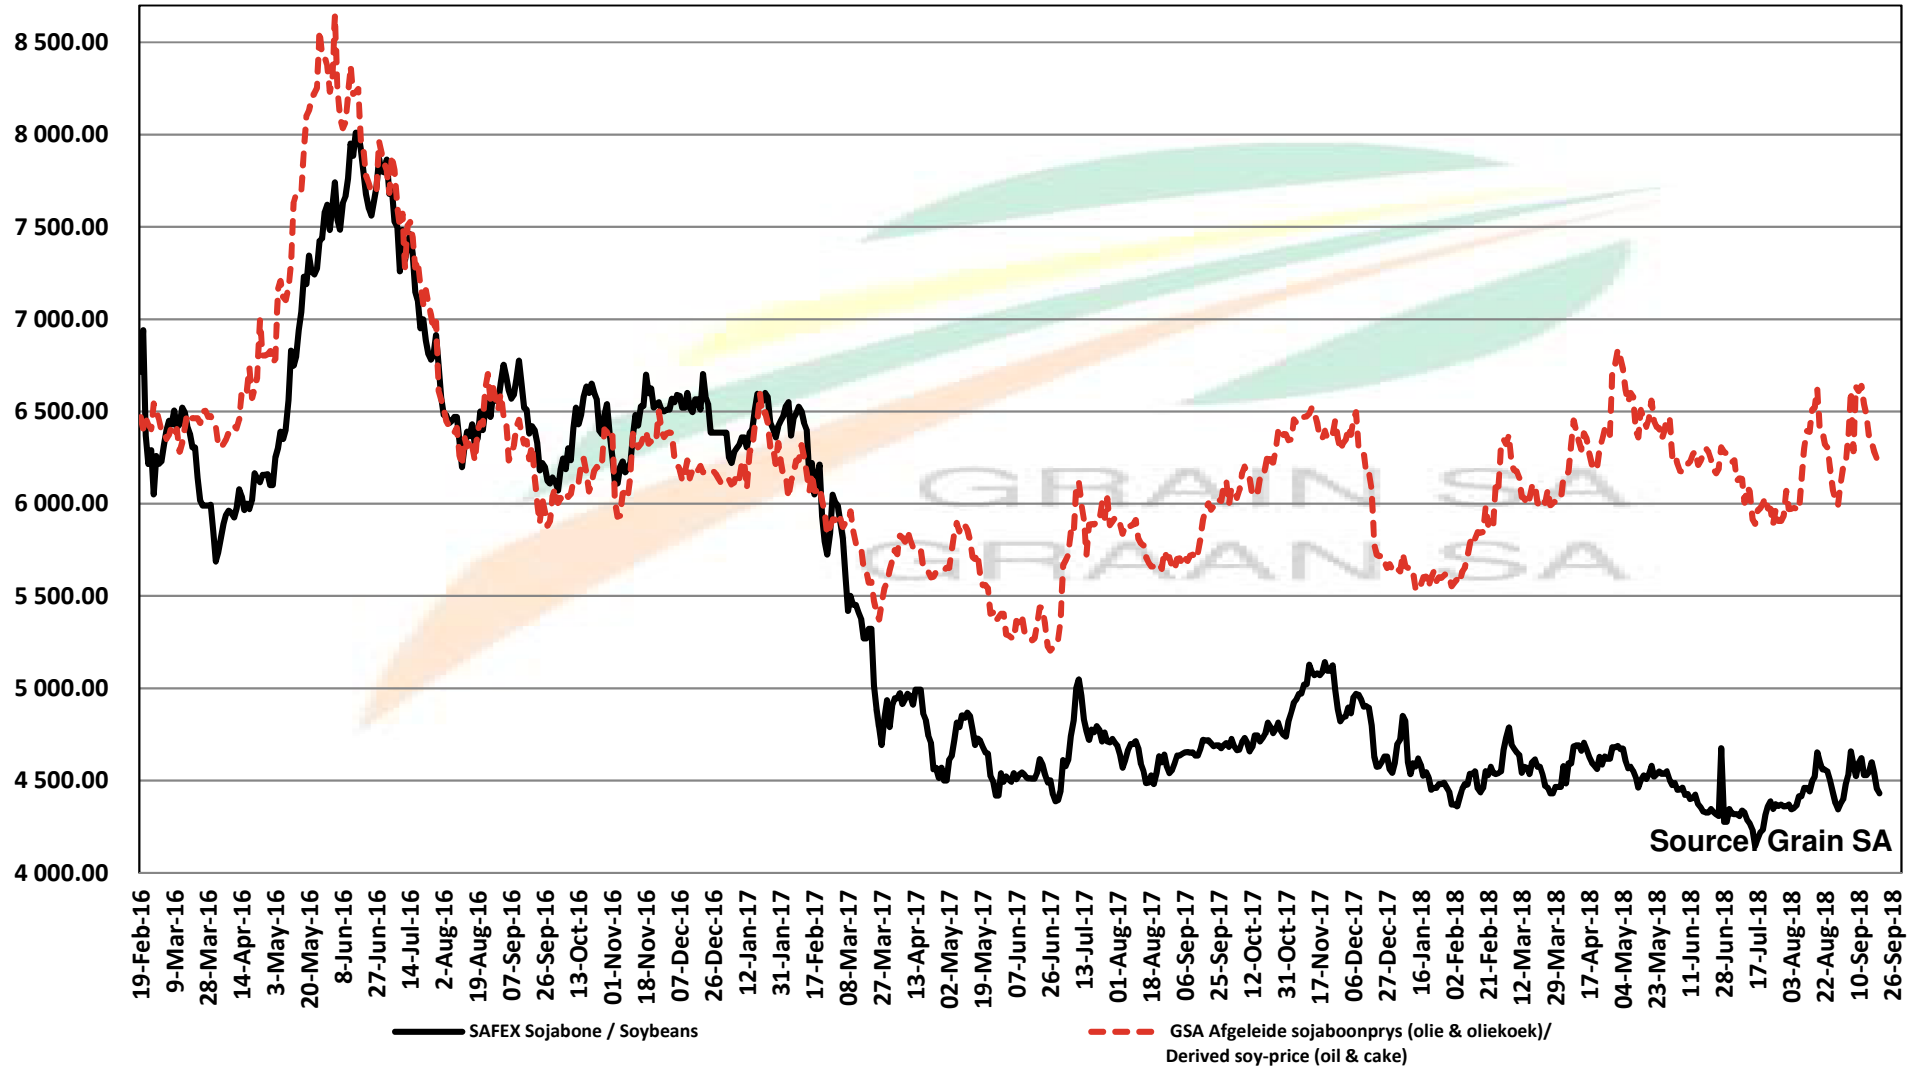

PRICES OF DERIVED SOYBEAN DELIVERED IN RANDFONTEIN PRYSE VAN AFGELEIDE SOJABONE GELEWER IN RANDFONTEIN