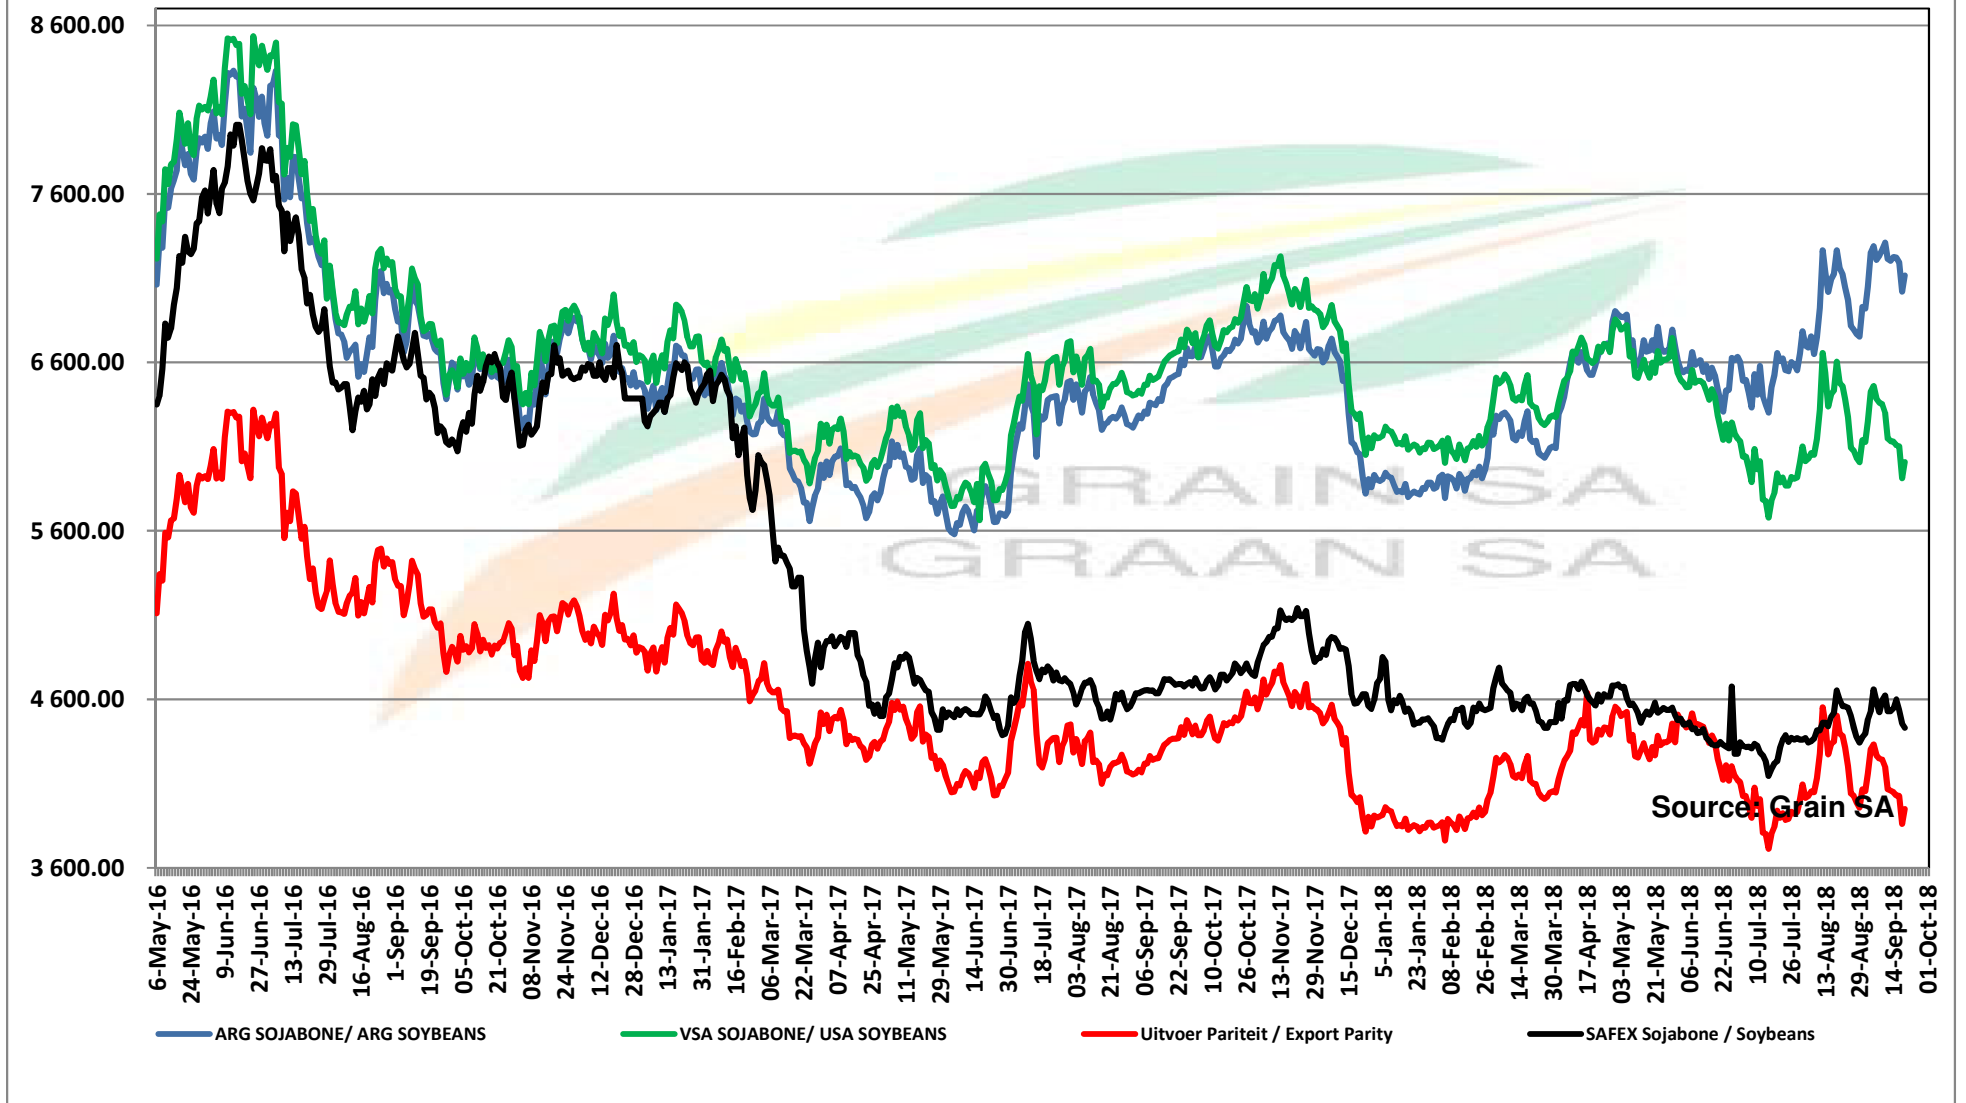

PRICES OF ARGENTINIAN SOYBEAN SEED DELIVERED IN RANDFONTEIN PRYSE VAN ARGENTYNSE SOJABOONSAAD GELEWER IN RANDFONTEIN