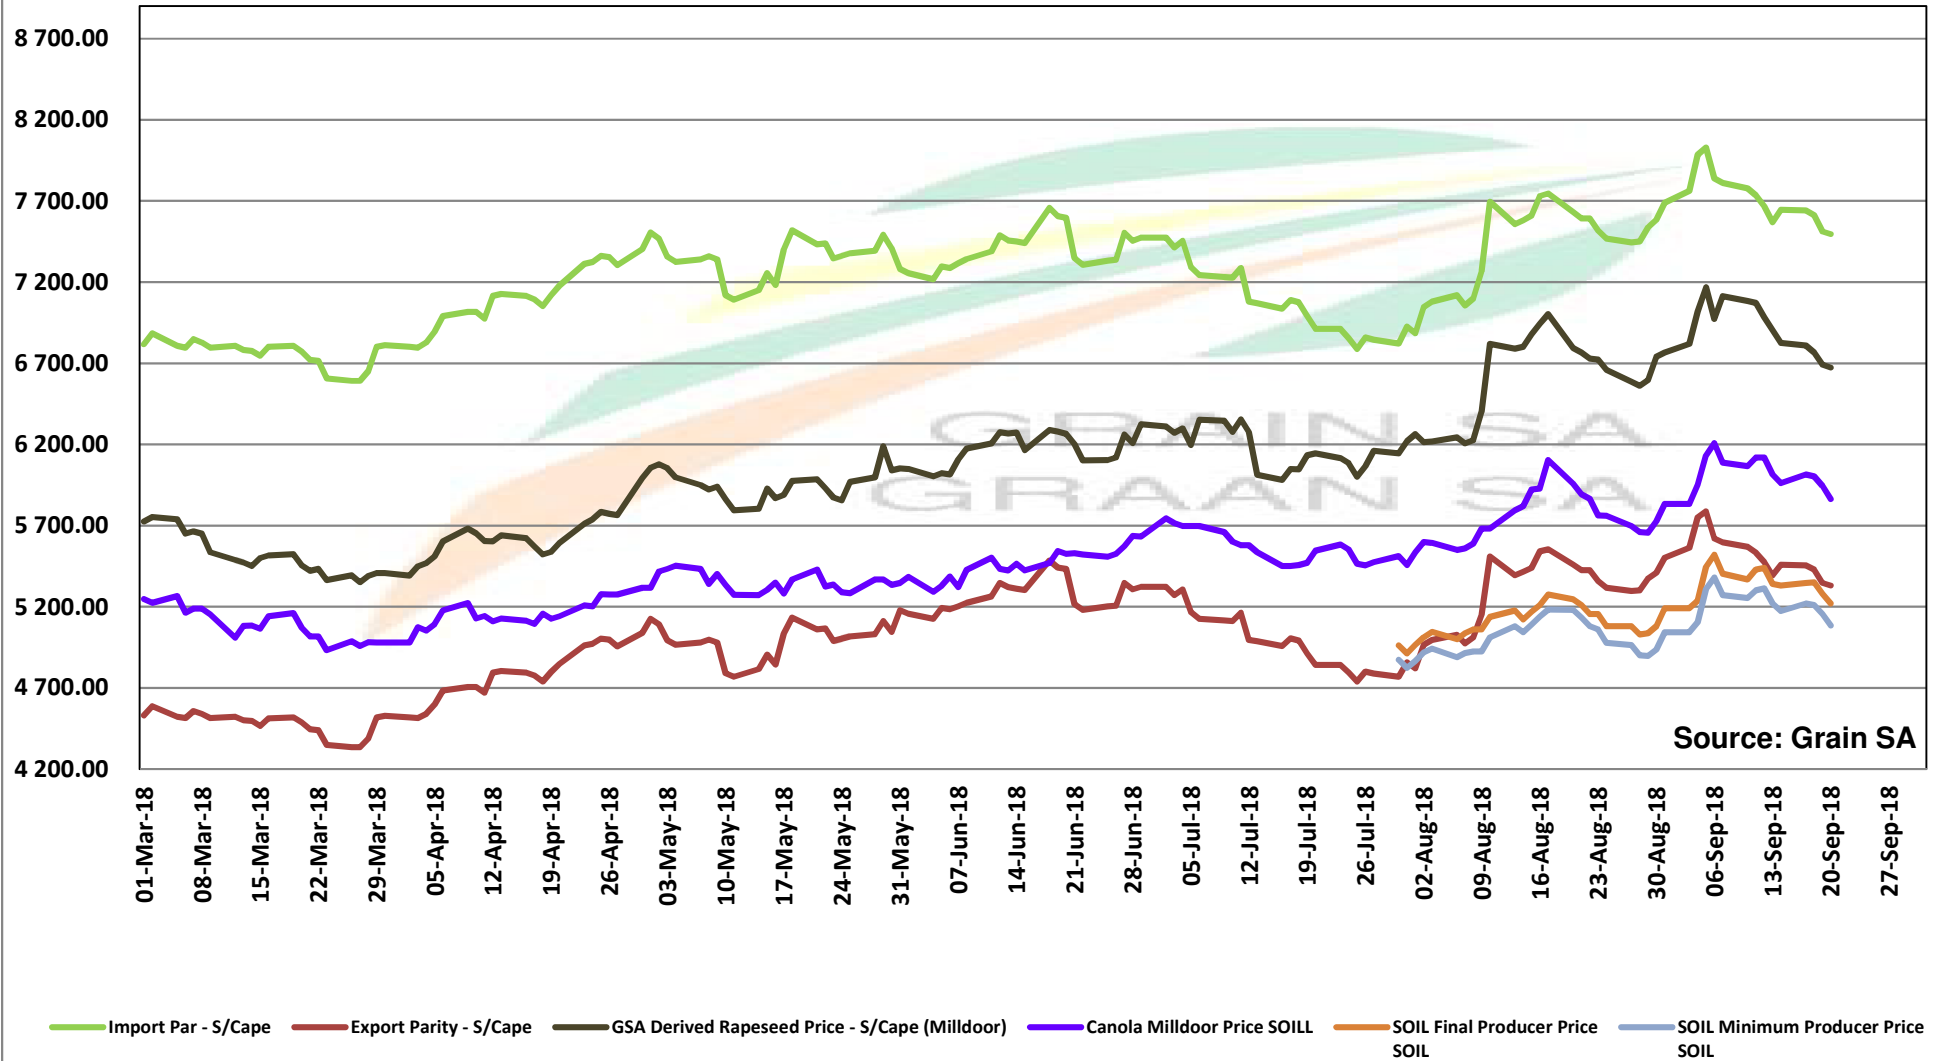

Prices of Canola in the South Cape (Swellendam) Canolapryse in die Suid-Kaap (Swellendam)