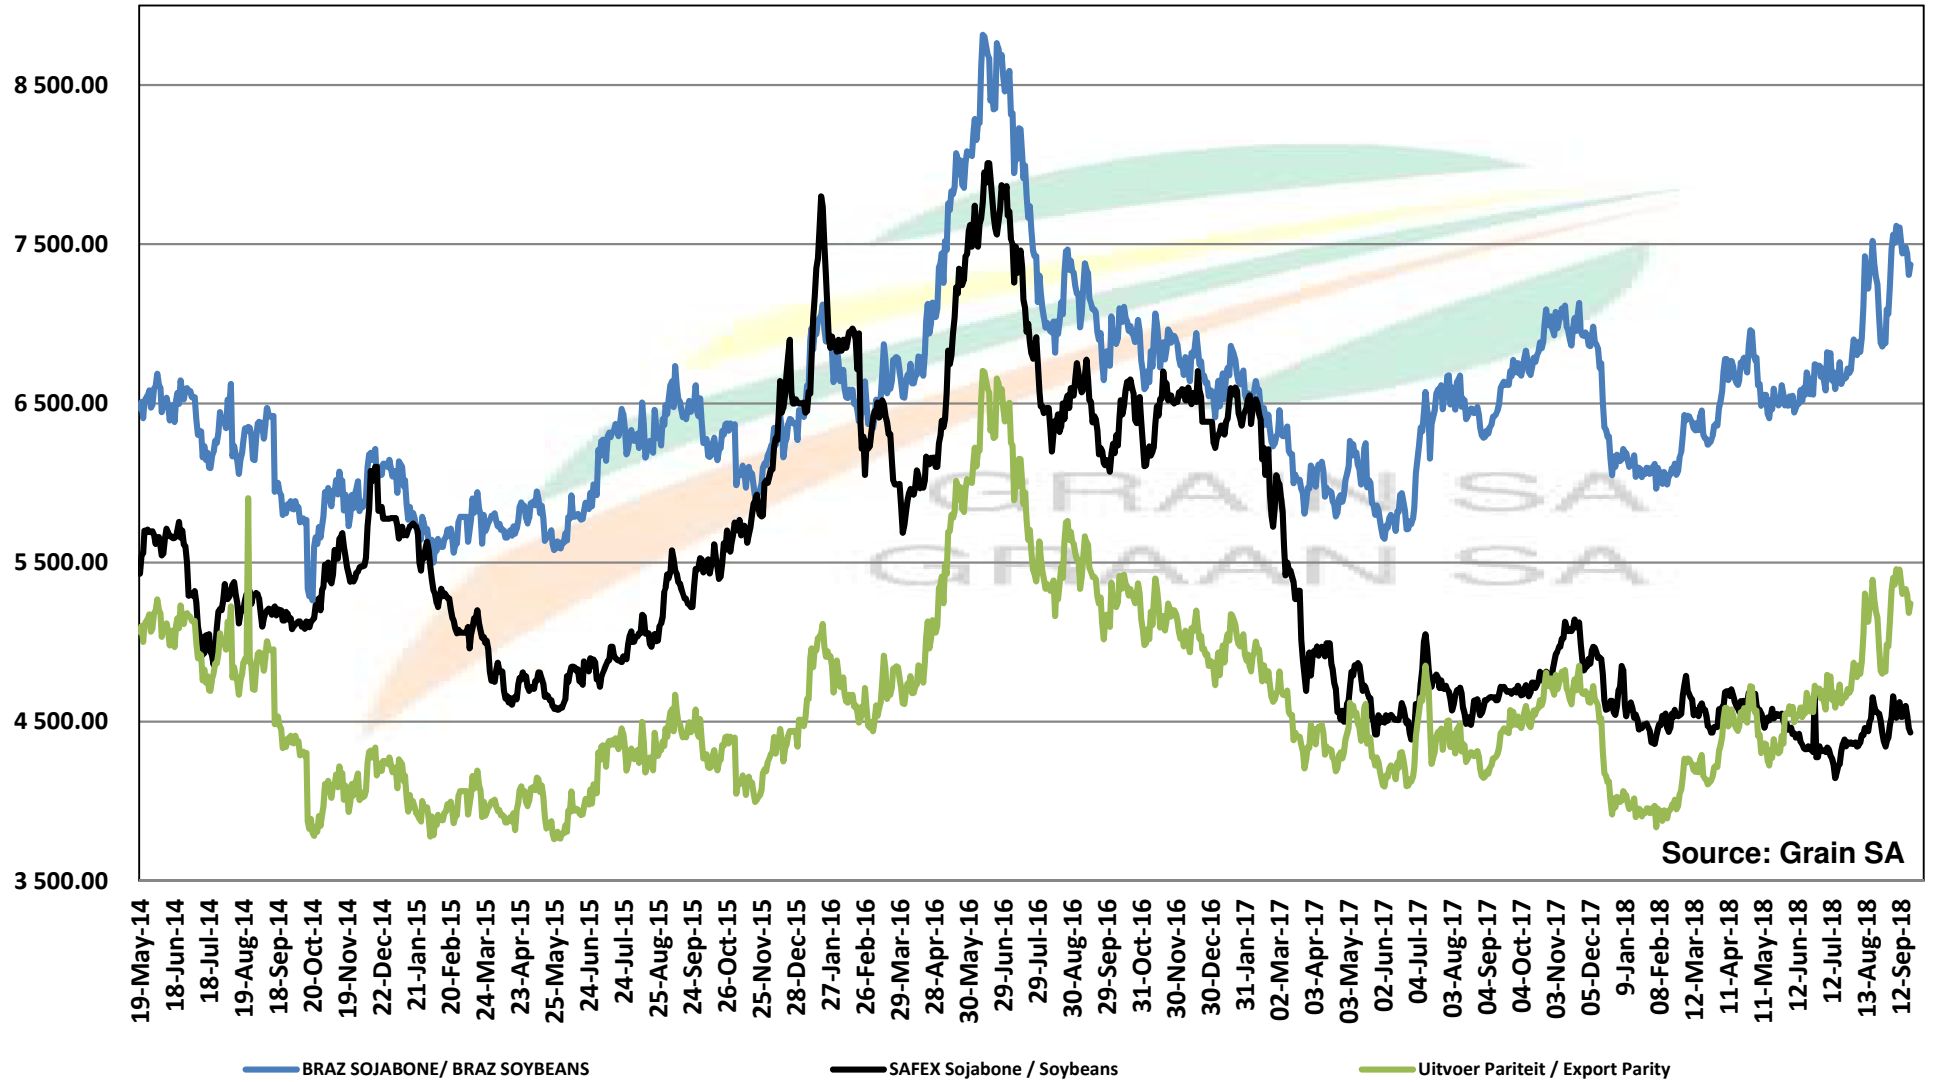

PRICES OF BRAZILIAN SOYBEAN DELIVERED IN RANDFONTEIN PRYSE VAN BRASILIAANSE SOJABONE GELEWER IN RANDFONTEIN