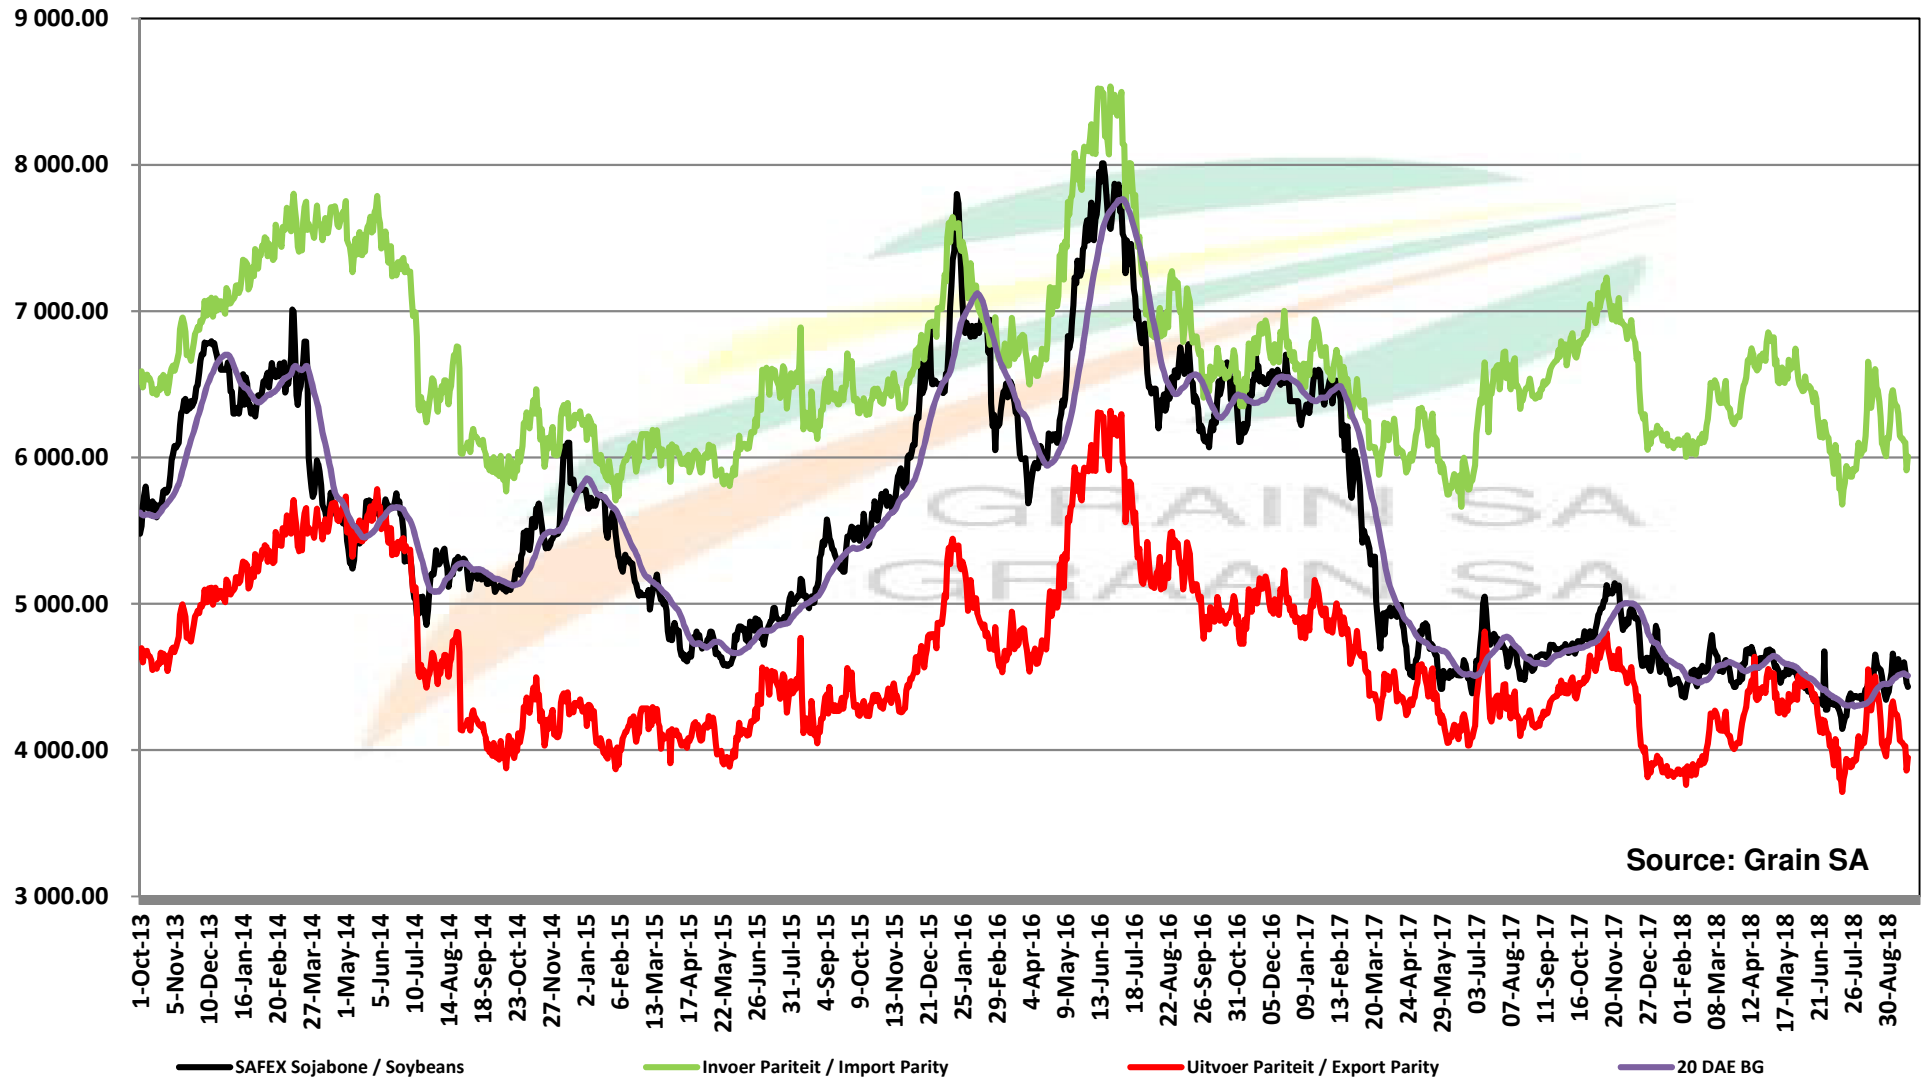

PRICES OF SOYBEAN SEED DELIVERED IN RANDFONTEIN PRYSE VAN SOJABOONSAAD GELEWER IN RANDFONTEIN