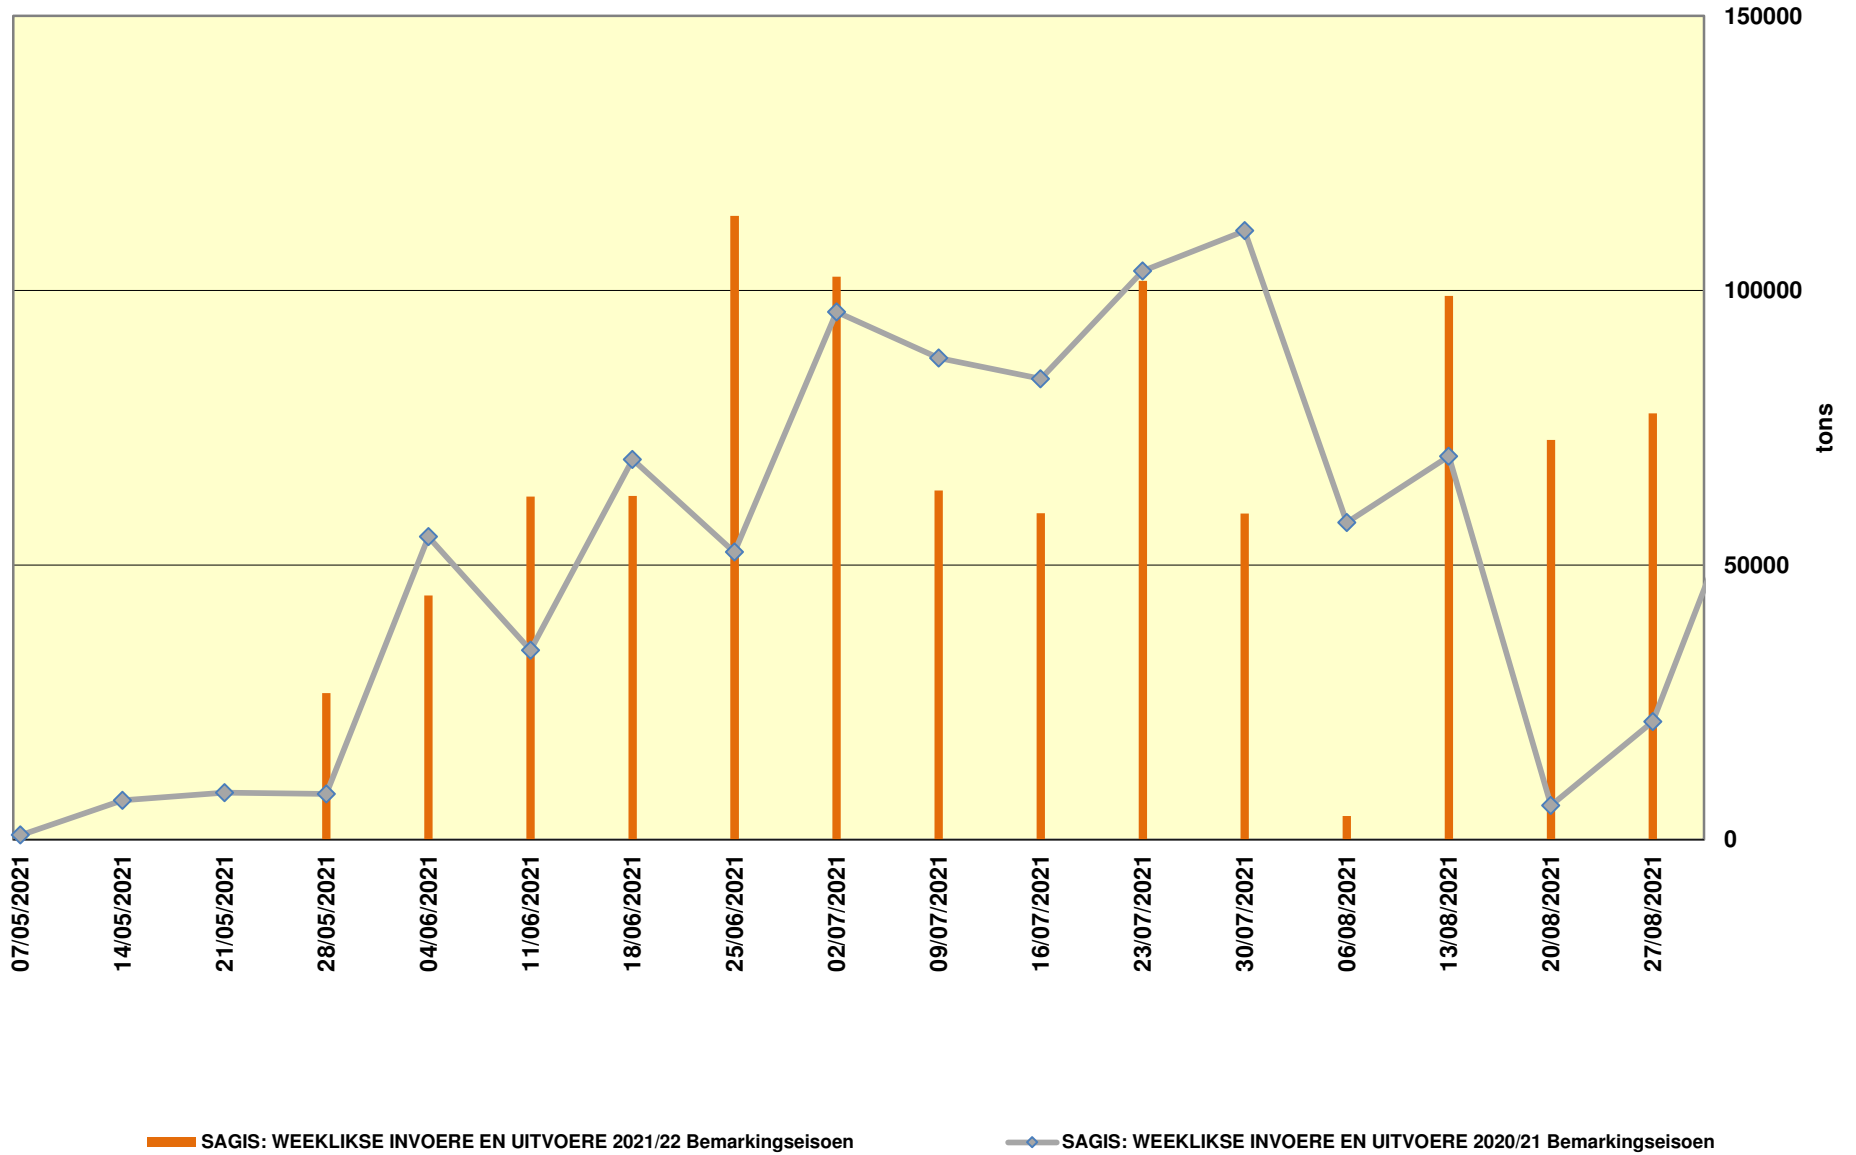

Yellow Maize Exports for 2021/22 (ton, %)

White Maize Exports for 2021/22 (ton, %)

Cumulative Exports of Yellow Maize for 2021/22

RSA Weeklikse mielie-uitvoere RSA Weekly maize exports

Cumulative Exports of White Maize for 2021/22

Cumulative Exports of Maize for 2021/22

Cumulative Exports of Maize 2021/22 Bemarkingsseisoen/ Marketing season