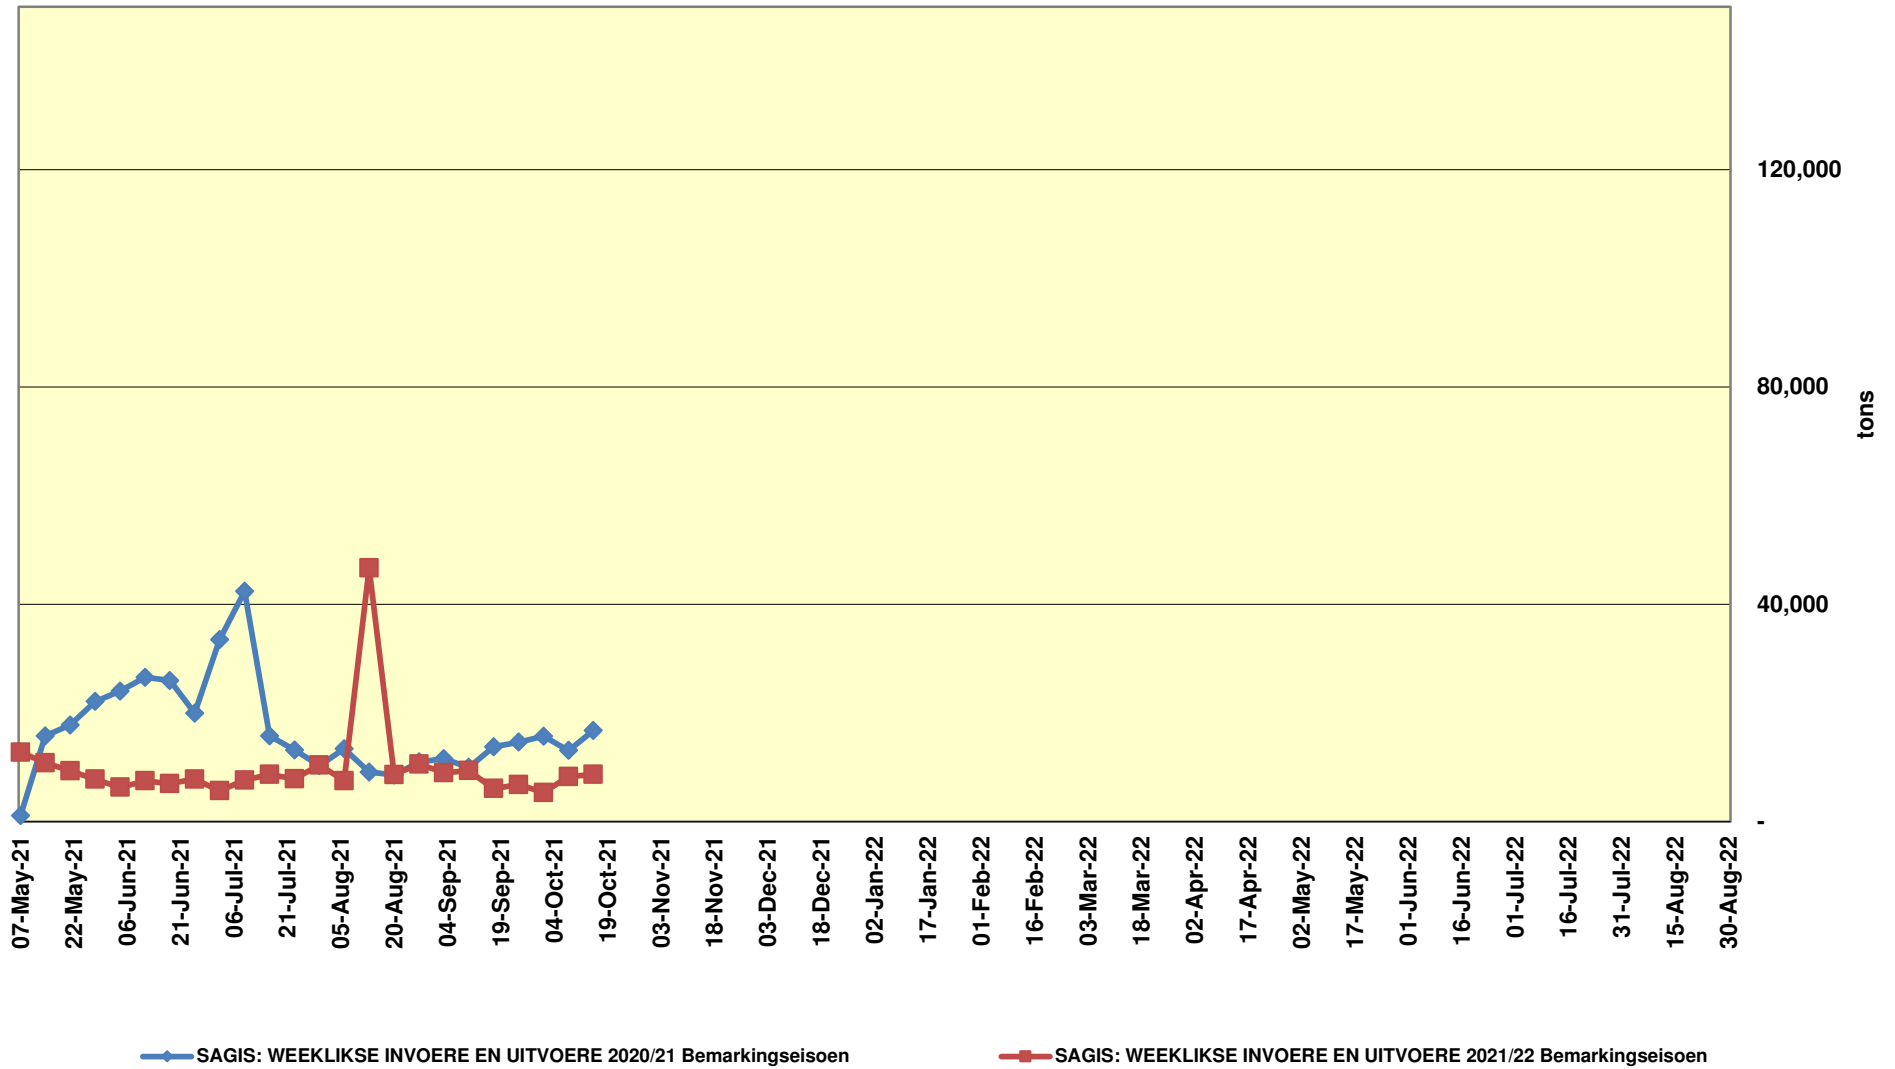

Yellow Maize Exports for 2021/22 (ton, %)

White Maize Exports for 2021/22 (ton, %)

Cumulative Exports of Yellow Maize for 2021/22

RSA Weeklikse mielie-uitvoere RSA Weekly maize exports

Cumulative Exports of White Maize for 2021/22

Cumulative Exports of Maize for 2021/22

Cumulative Exports of Maize 2021/22 Bemarkingsseisoen/ Marketing season