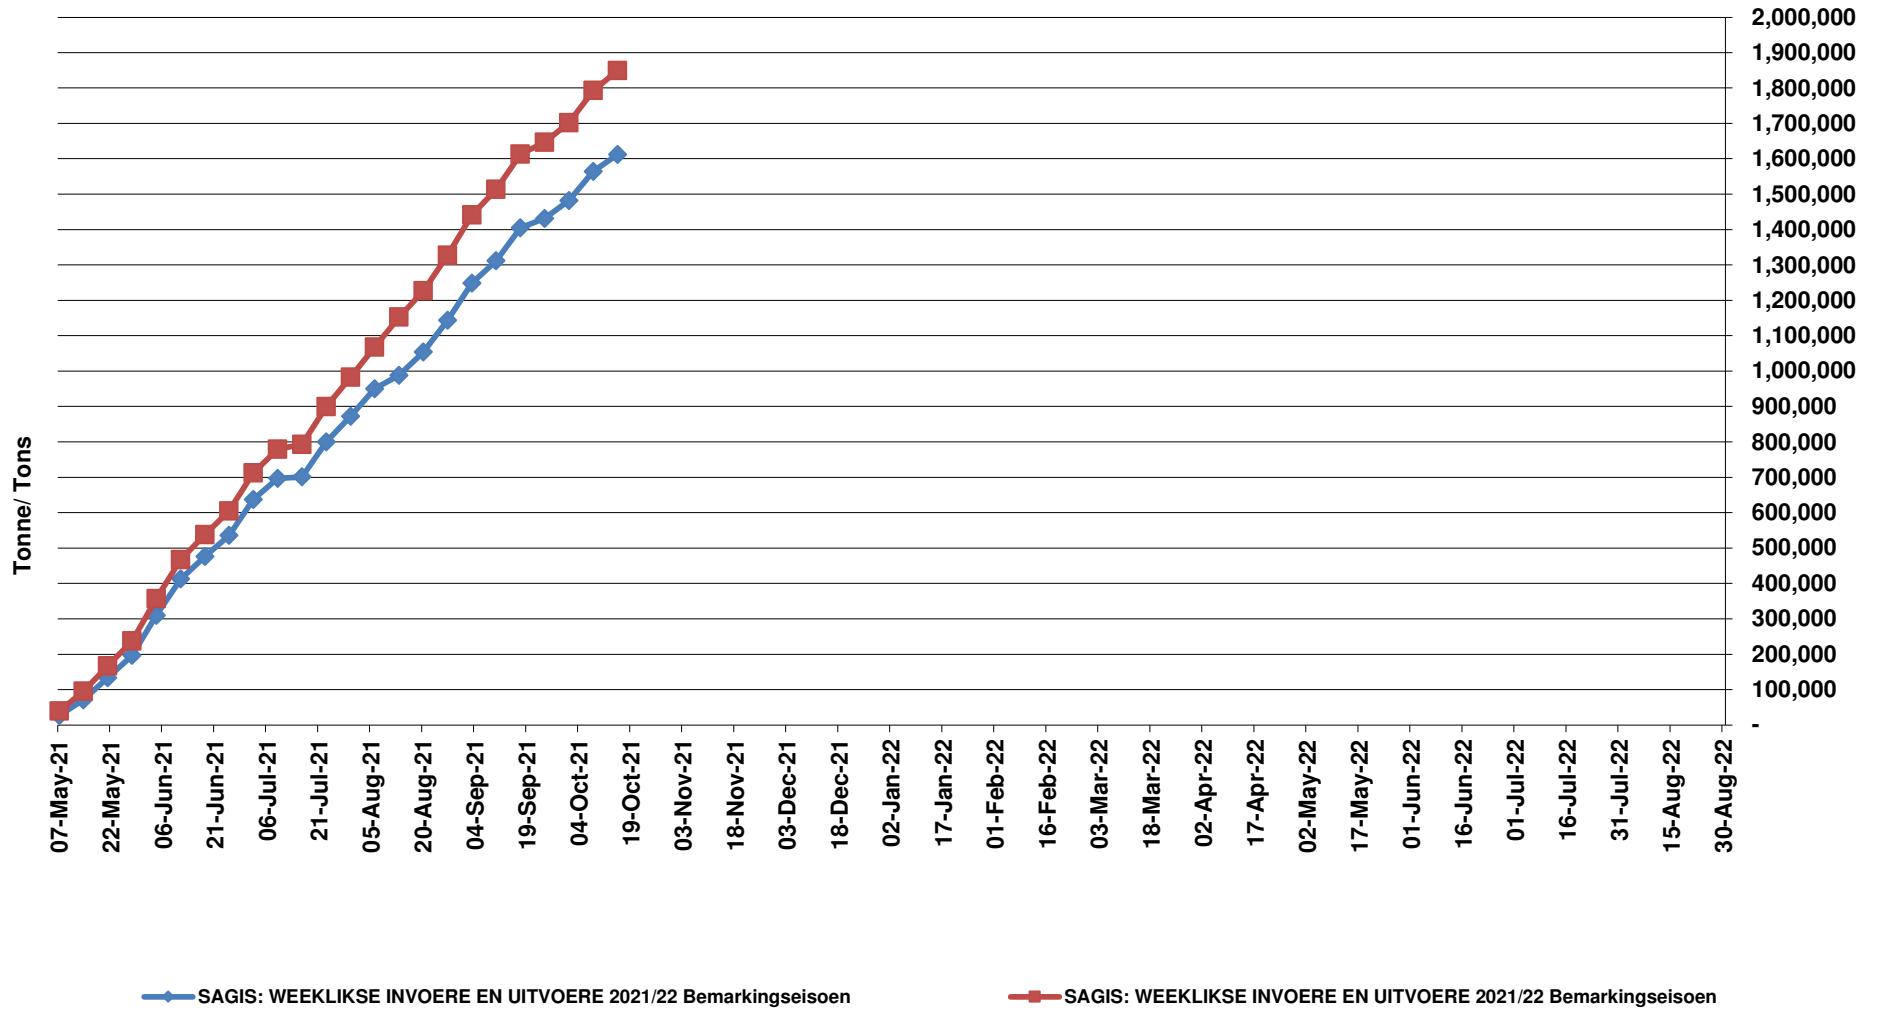

Yellow Maize Exports for 2021/22 (ton, %)

White Maize Exports for 2021/22 (ton, %)

Cumulative Exports of Yellow Maize for 2021/22

RSA Weeklikse mielie-uitvoere RSA Weekly maize exports

Cumulative Exports of White Maize for 2021/22

Cumulative Exports of Maize for 2021/22

Cumulative Exports of Maize 2021/22 Bemarkingsseisoen/ Marketing season