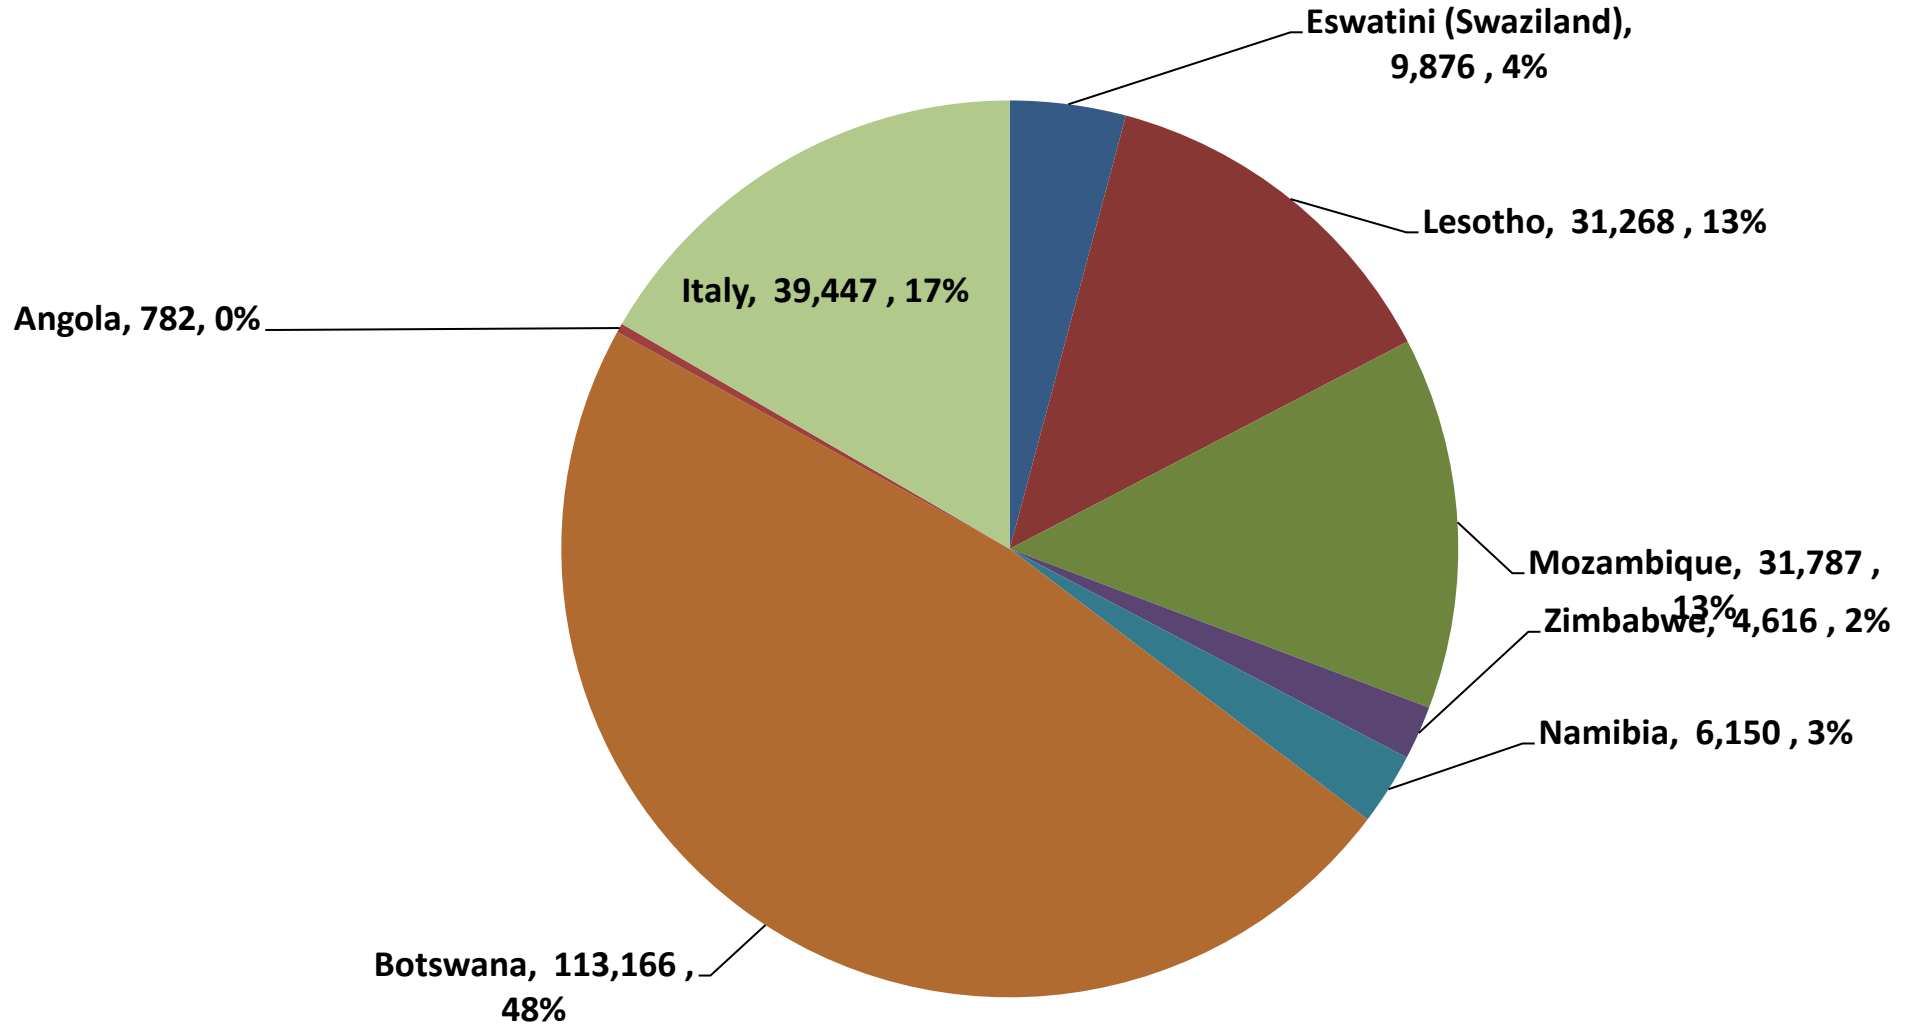

Yellow Maize Exports for 2021/22 (ton, %)

White Maize Exports for 2021/22 (ton, %)

Cumulative Exports of Yellow Maize for 2021/22

RSA Weeklikse mielie-uitvoere RSA Weekly maize exports

Cumulative Exports of White Maize for 2021/22

Cumulative Exports of Maize for 2021/22

Cumulative Exports of Maize 2021/22 Bemarkingsseisoen/ Marketing season