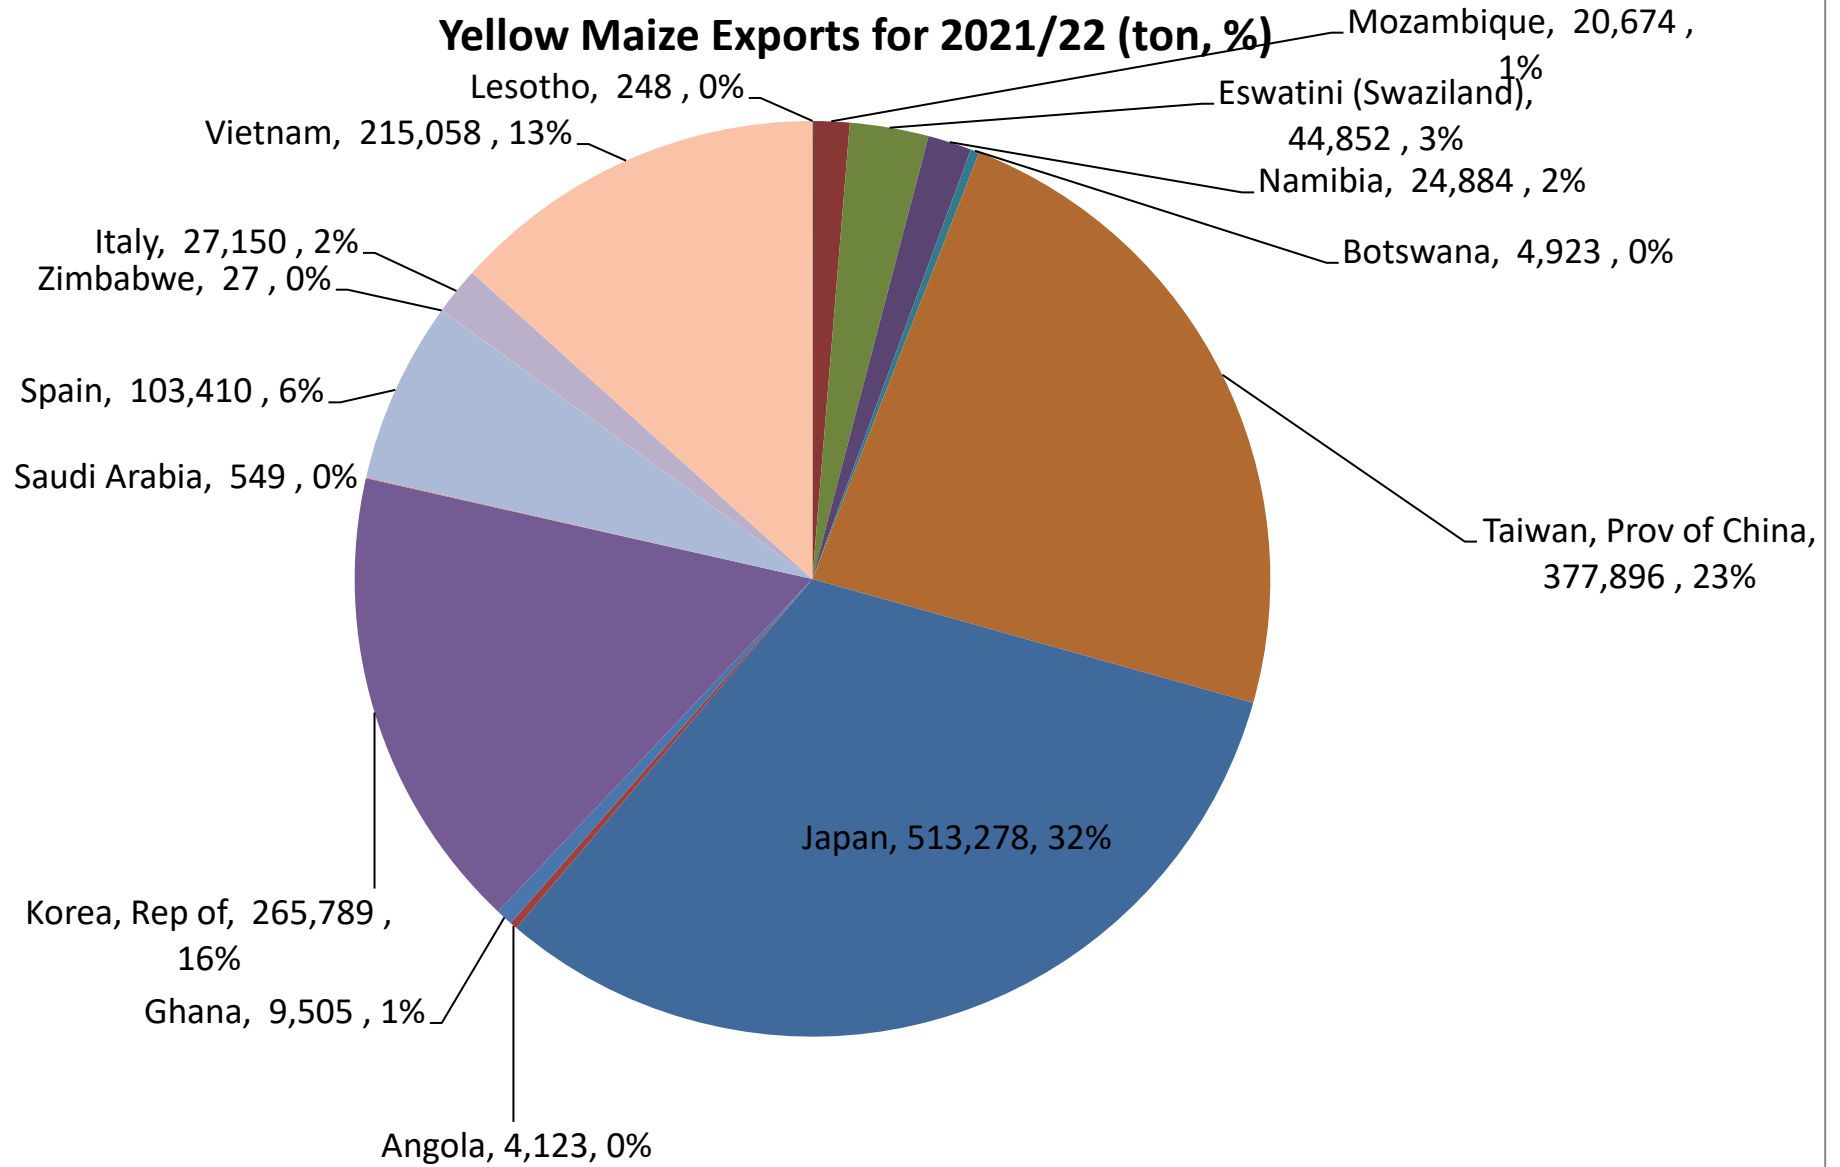

Yellow Maize Exports for 2021/22 (ton, %)

White Maize Exports for 2021/22 (ton, %)

Cumulative Exports of Yellow Maize for 2021/22

RSA Weeklikse mielie-uitvoere RSA Weekly maize exports

Cumulative Exports of White Maize for 2021/22