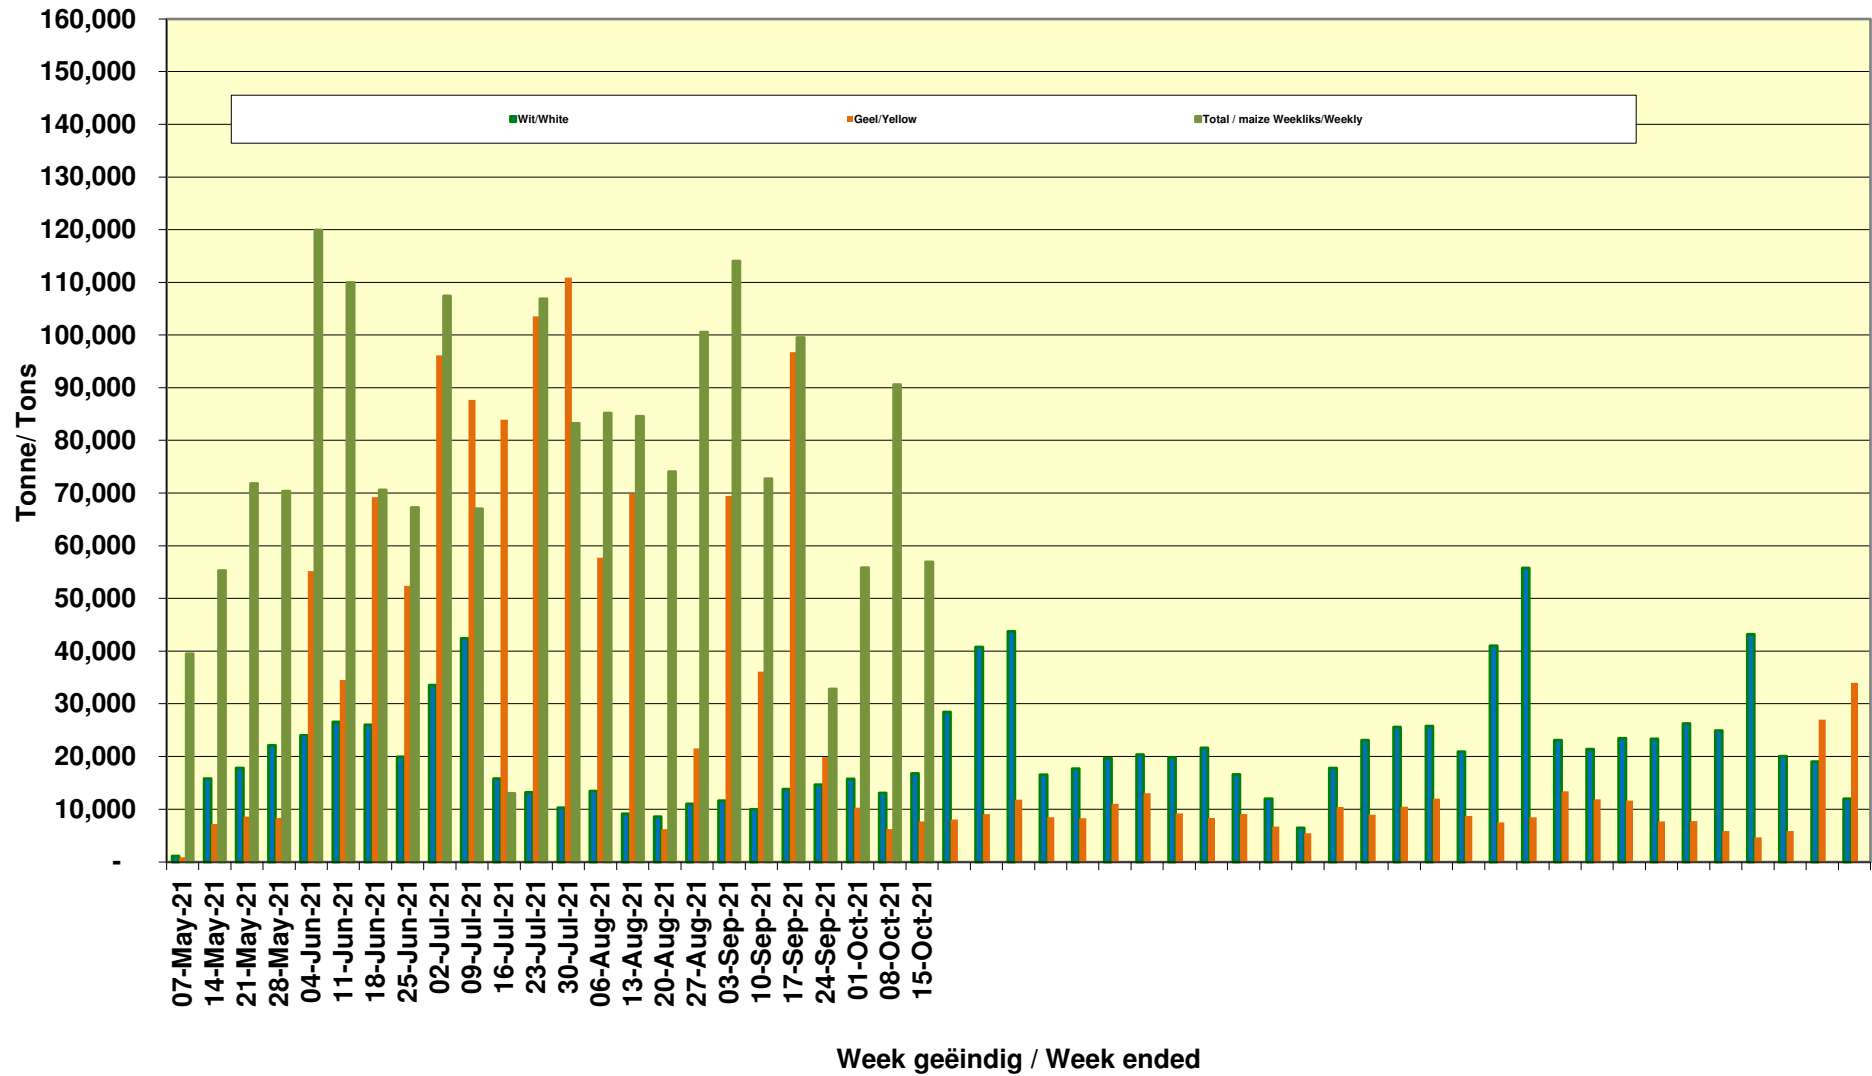

Yellow Maize Exports for 2021/22 (ton, %)

White Maize Exports for 2021/22 (ton, %)

Cumulative Exports of Yellow Maize for 2021/22

RSA Weeklikse mielie-uitvoere RSA Weekly maize exports

Cumulative Exports of White Maize for 2021/22

Cumulative Exports of Maize for 2021/22

Cumulative Exports of Maize 2021/22 Bemarkingsseisoen/ Marketing season