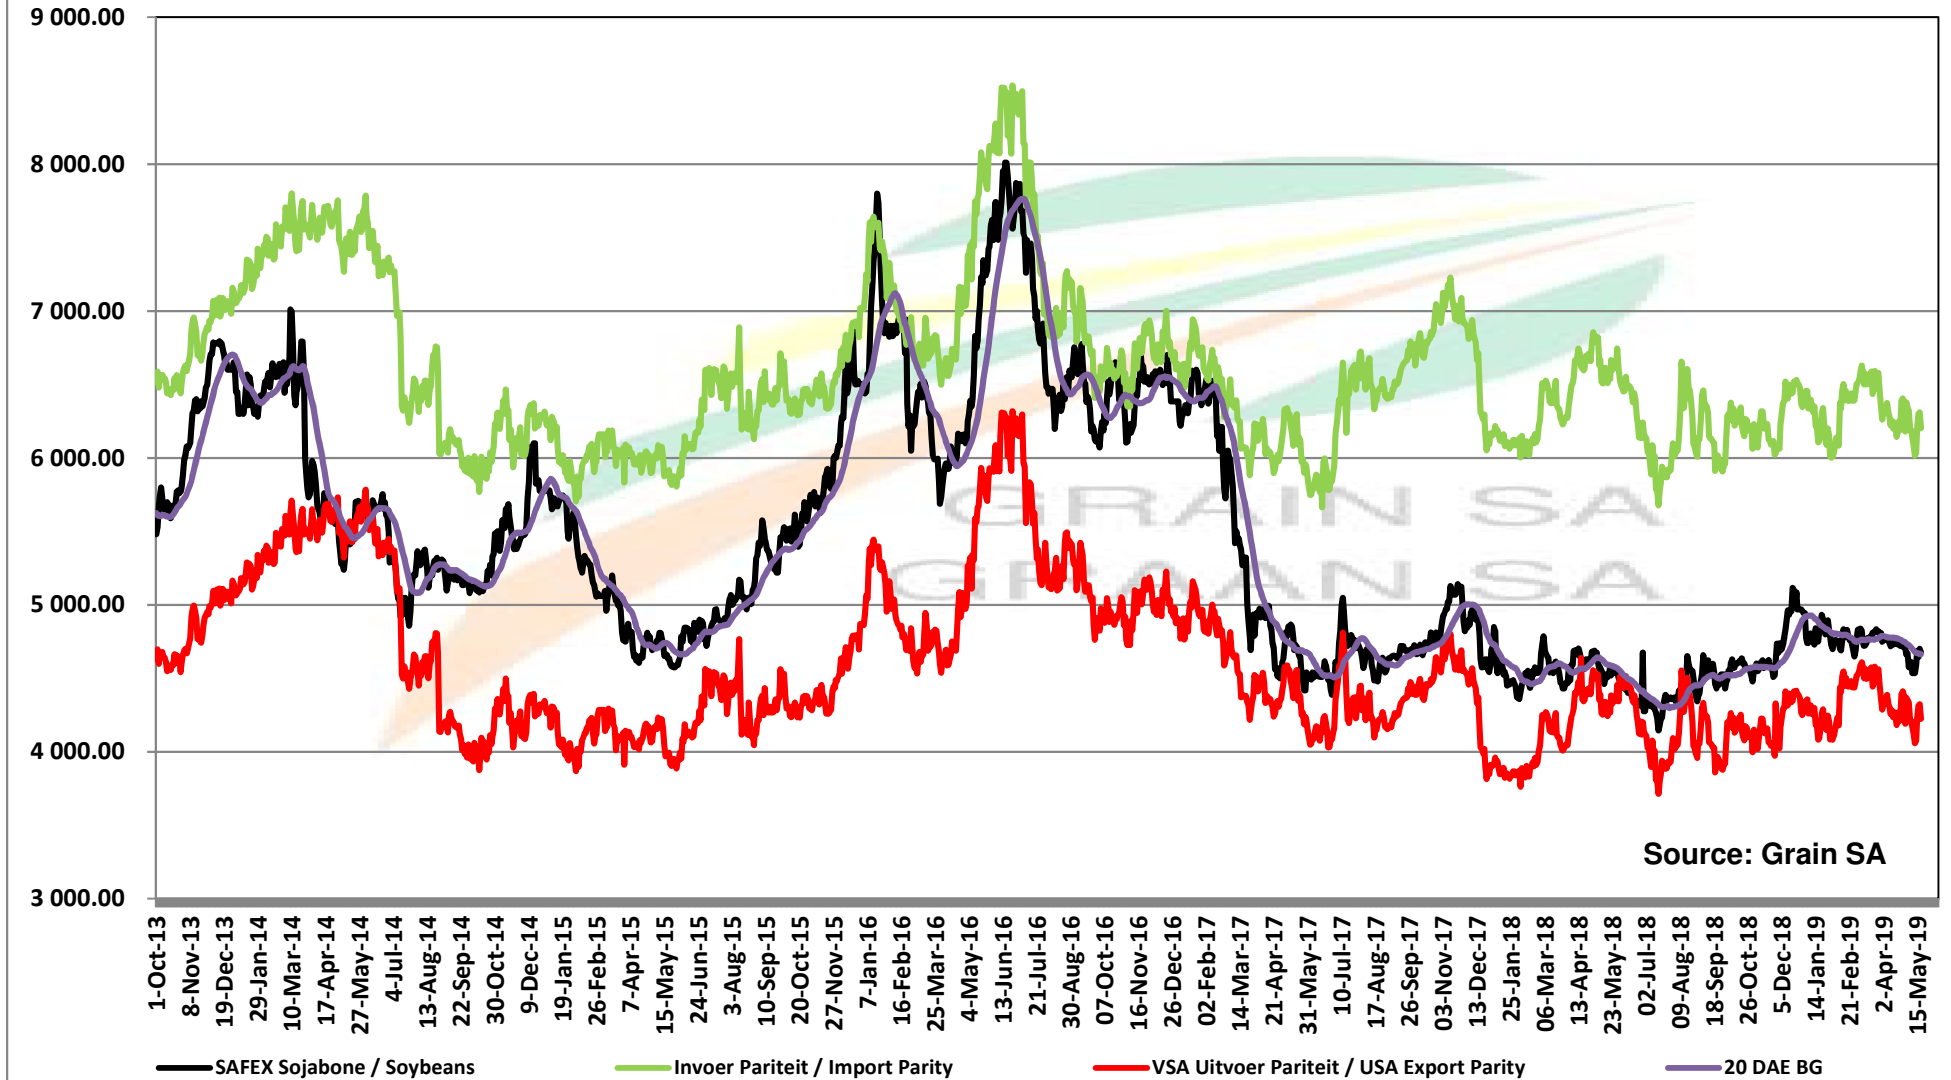

PRICES OF SOYBEAN SEED DELIVERED IN RANDFONTEIN PRYSE VAN SOJABOONSAAD GELEWER IN RANDFONTEIN

Source: Grain SA