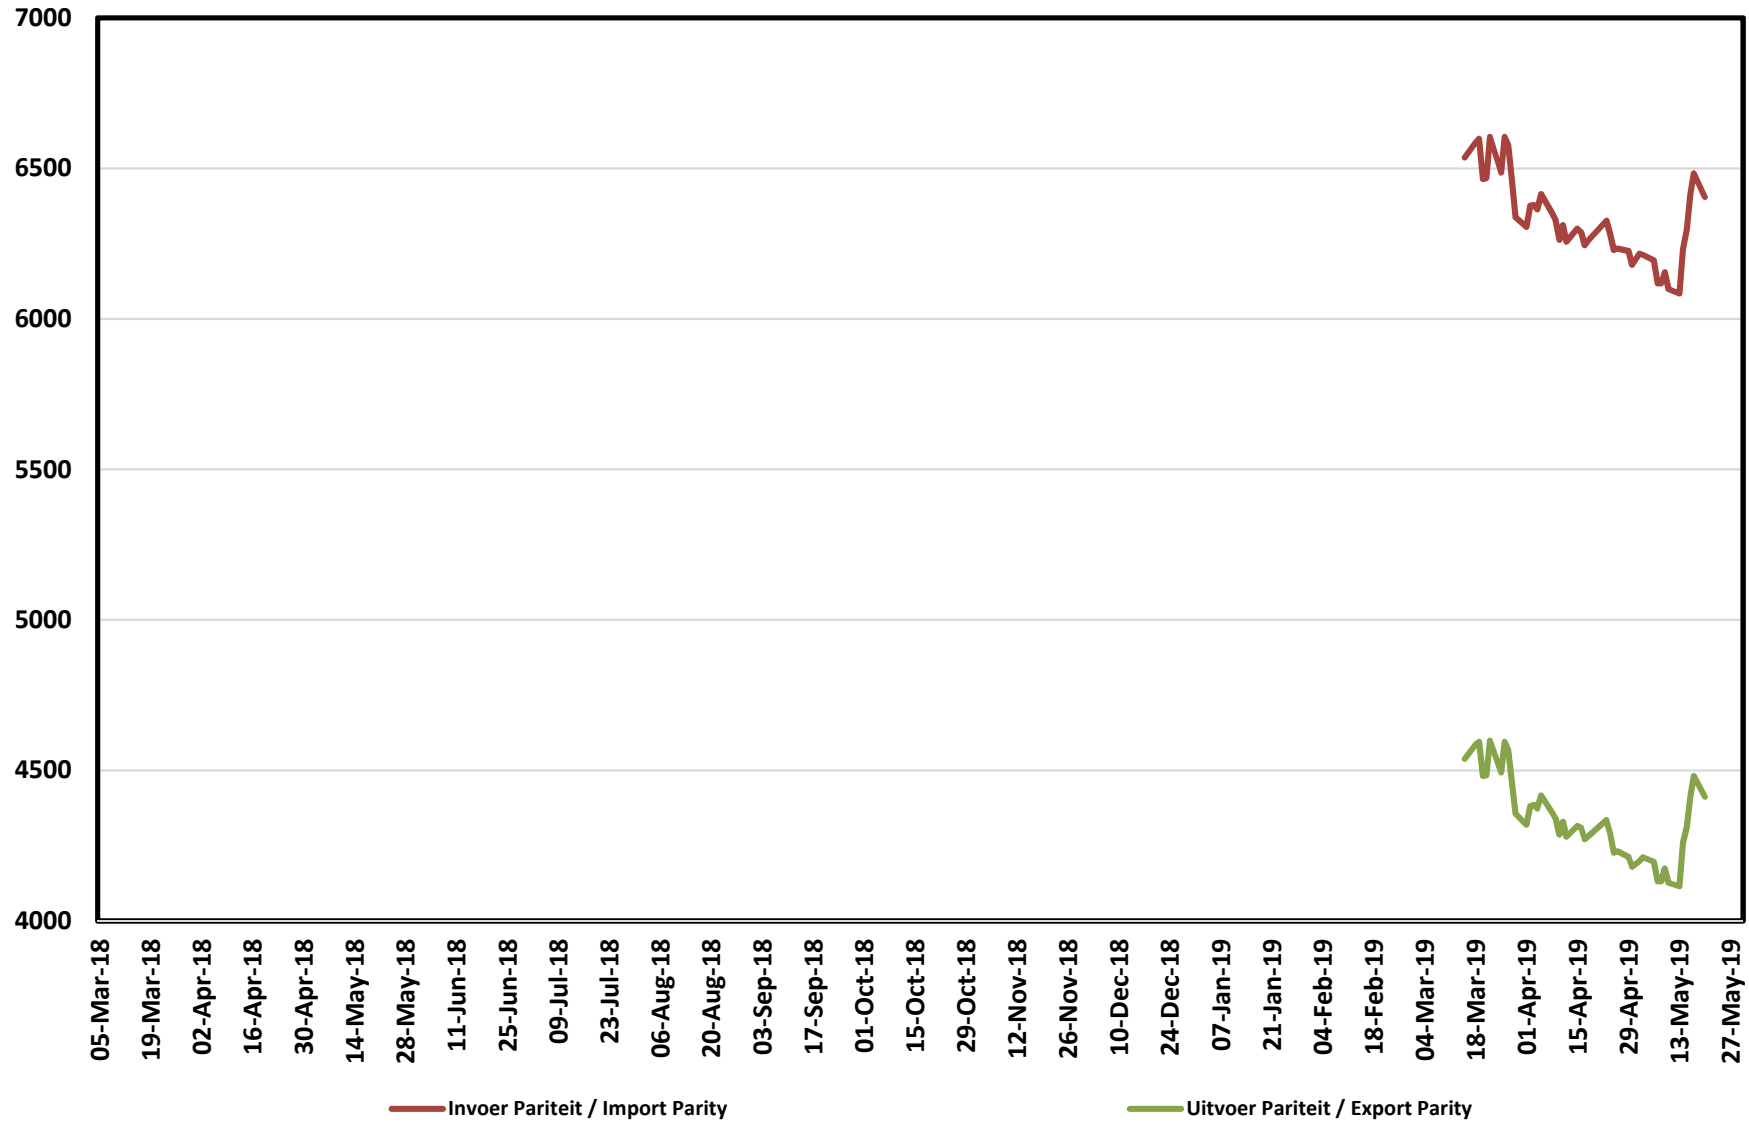

PRICES OF SOYBEAN SEED DELIVERED IN RANDFONTEIN MAY 2019
PRYSE VAN SOJABOONSAAD GELEWER IN RANDFONTEIN MAY 2019