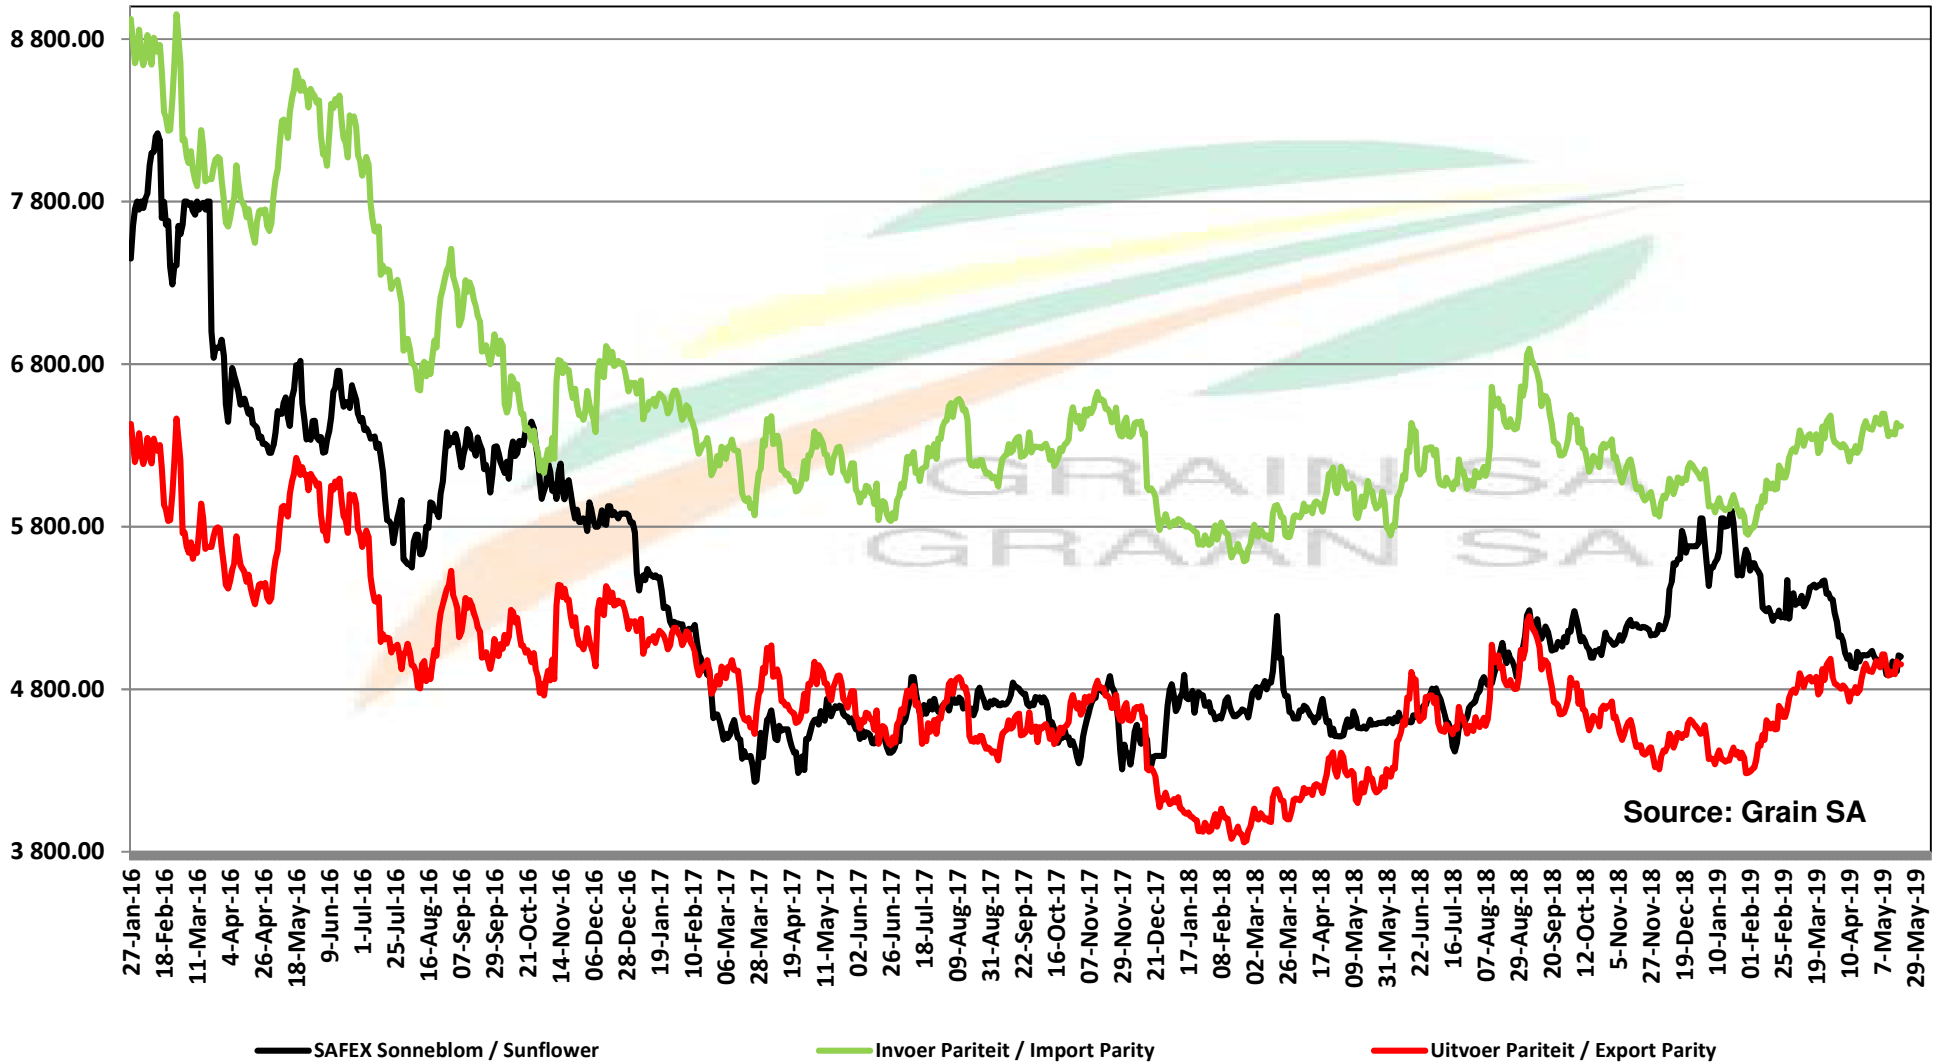

PRICES OF EU SUNFLOWER SEED DELIVERED IN RANDFONTEIN PRYSE VAN EU SONNEBLOMSAAD GELEWER IN RANDFONTEIN