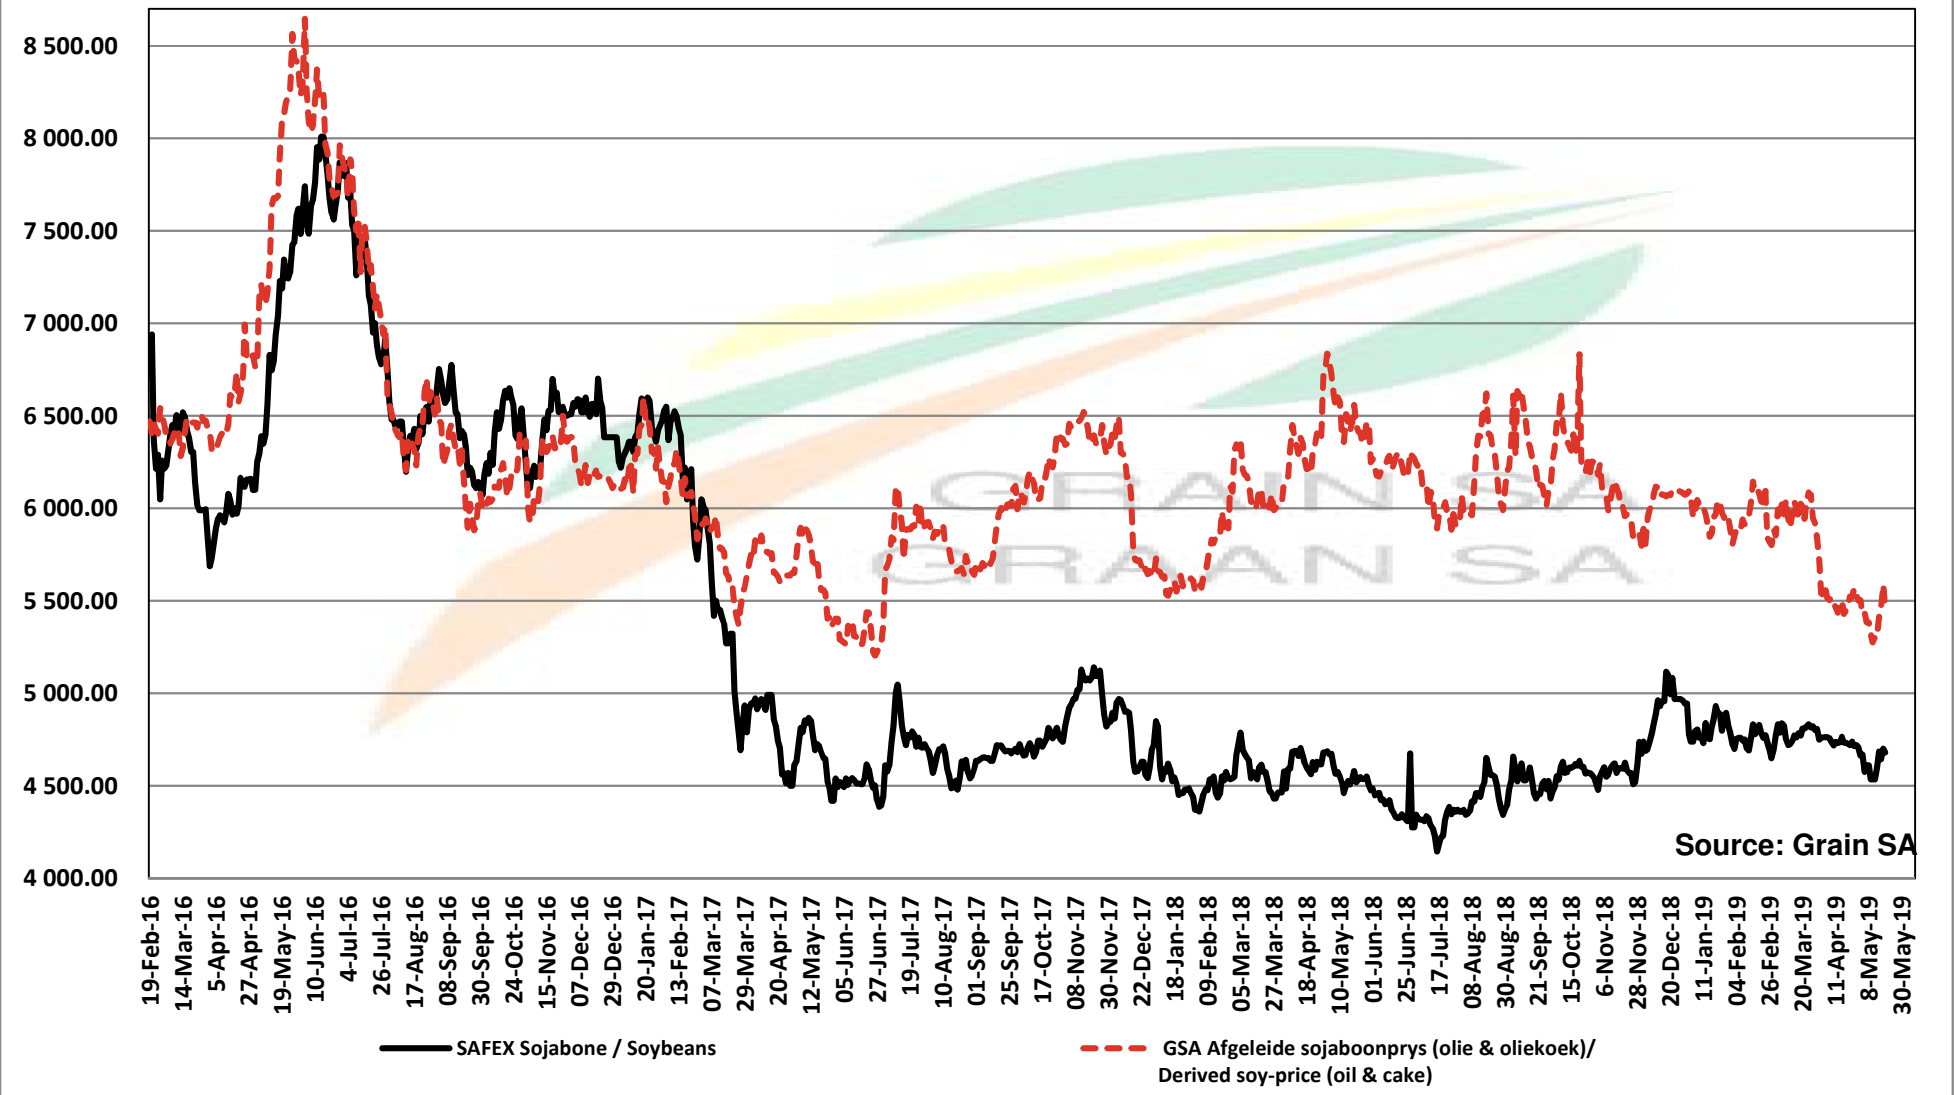

PRICES OF DERIVED SOYBEAN DELIVERED IN RANDFONTEIN

PRYSE VAN AFGELEIDE SOJABONE GELEWER IN RANDFONTEIN