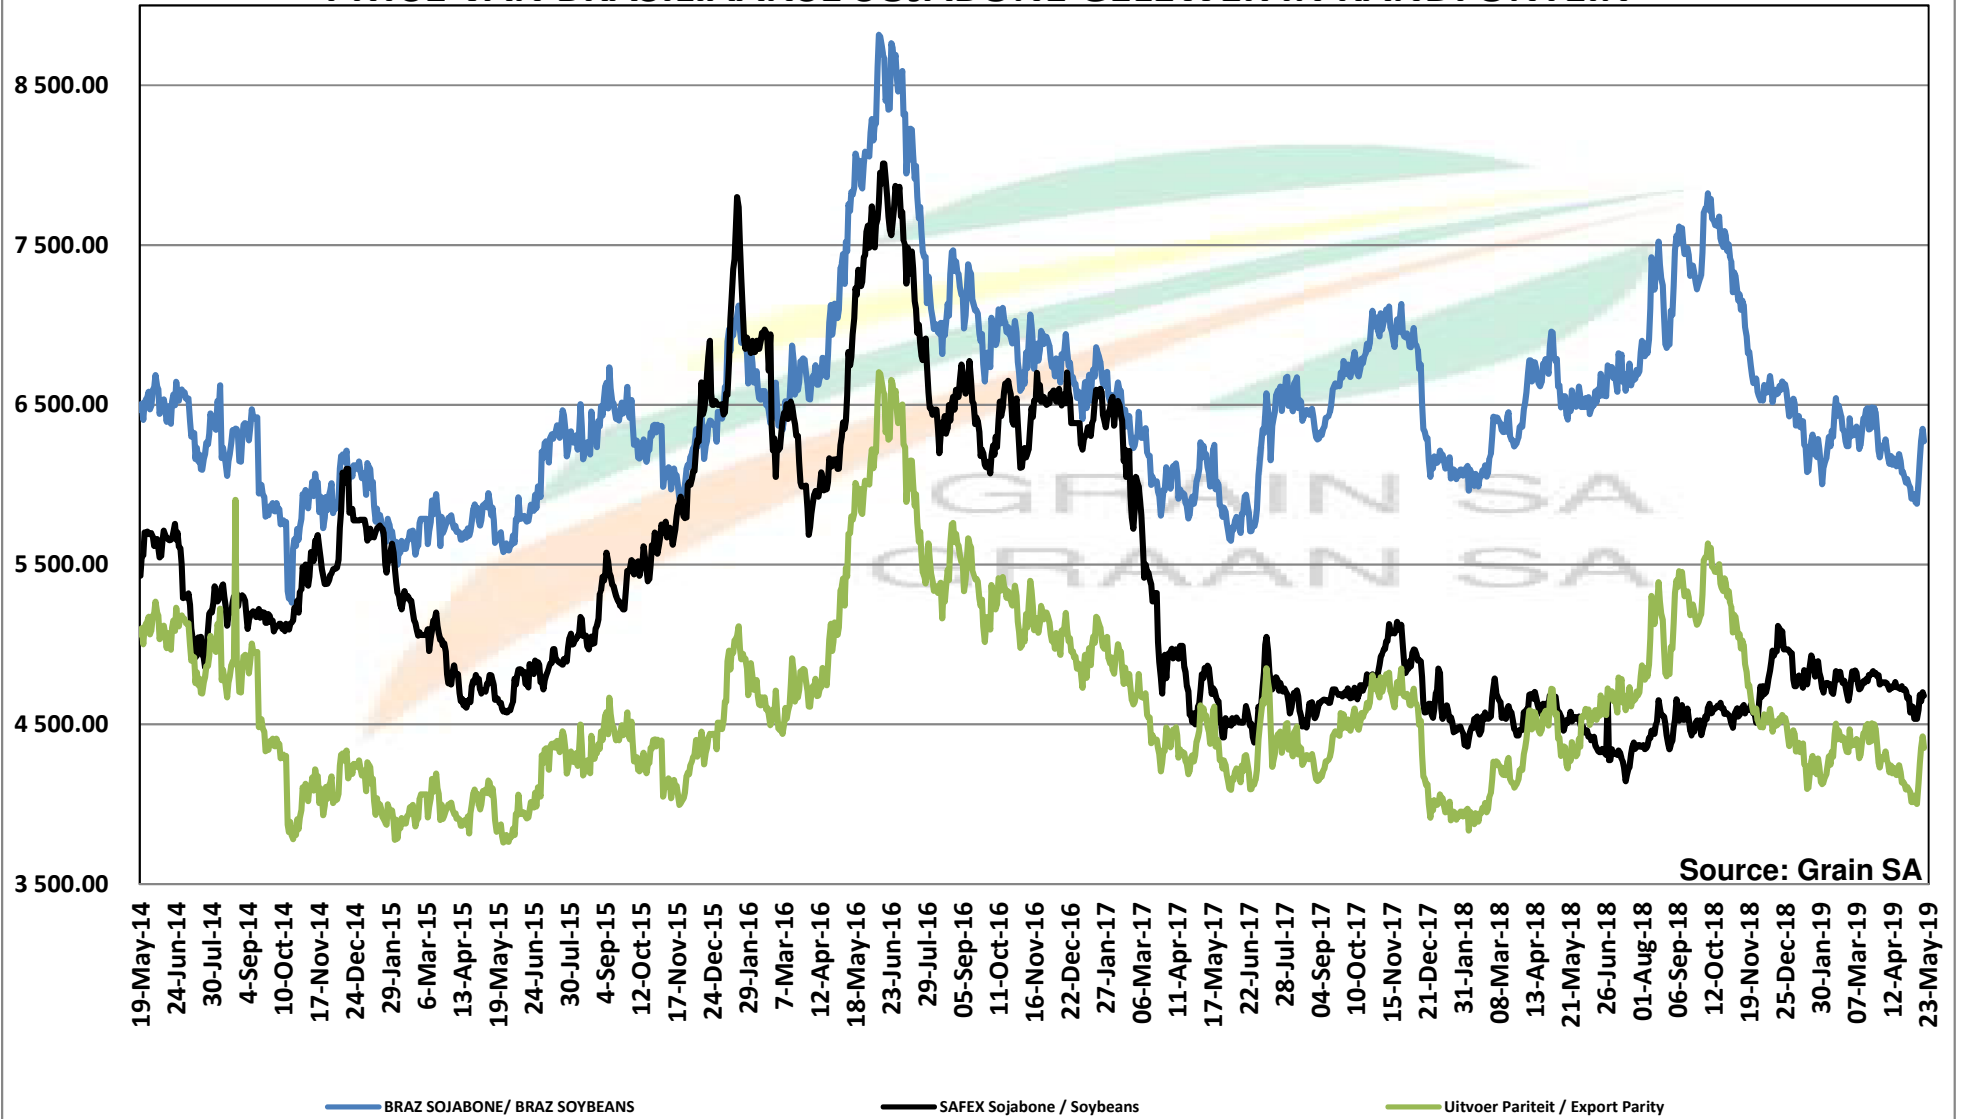

PRICES OF BRAZILIAN SOYBEAN DELIVERED IN RANDFONTEIN

PRYSE VAN BRASILIAANSE SOJABONE GELEWER IN RANDFONTEIN

Source: Grain SA