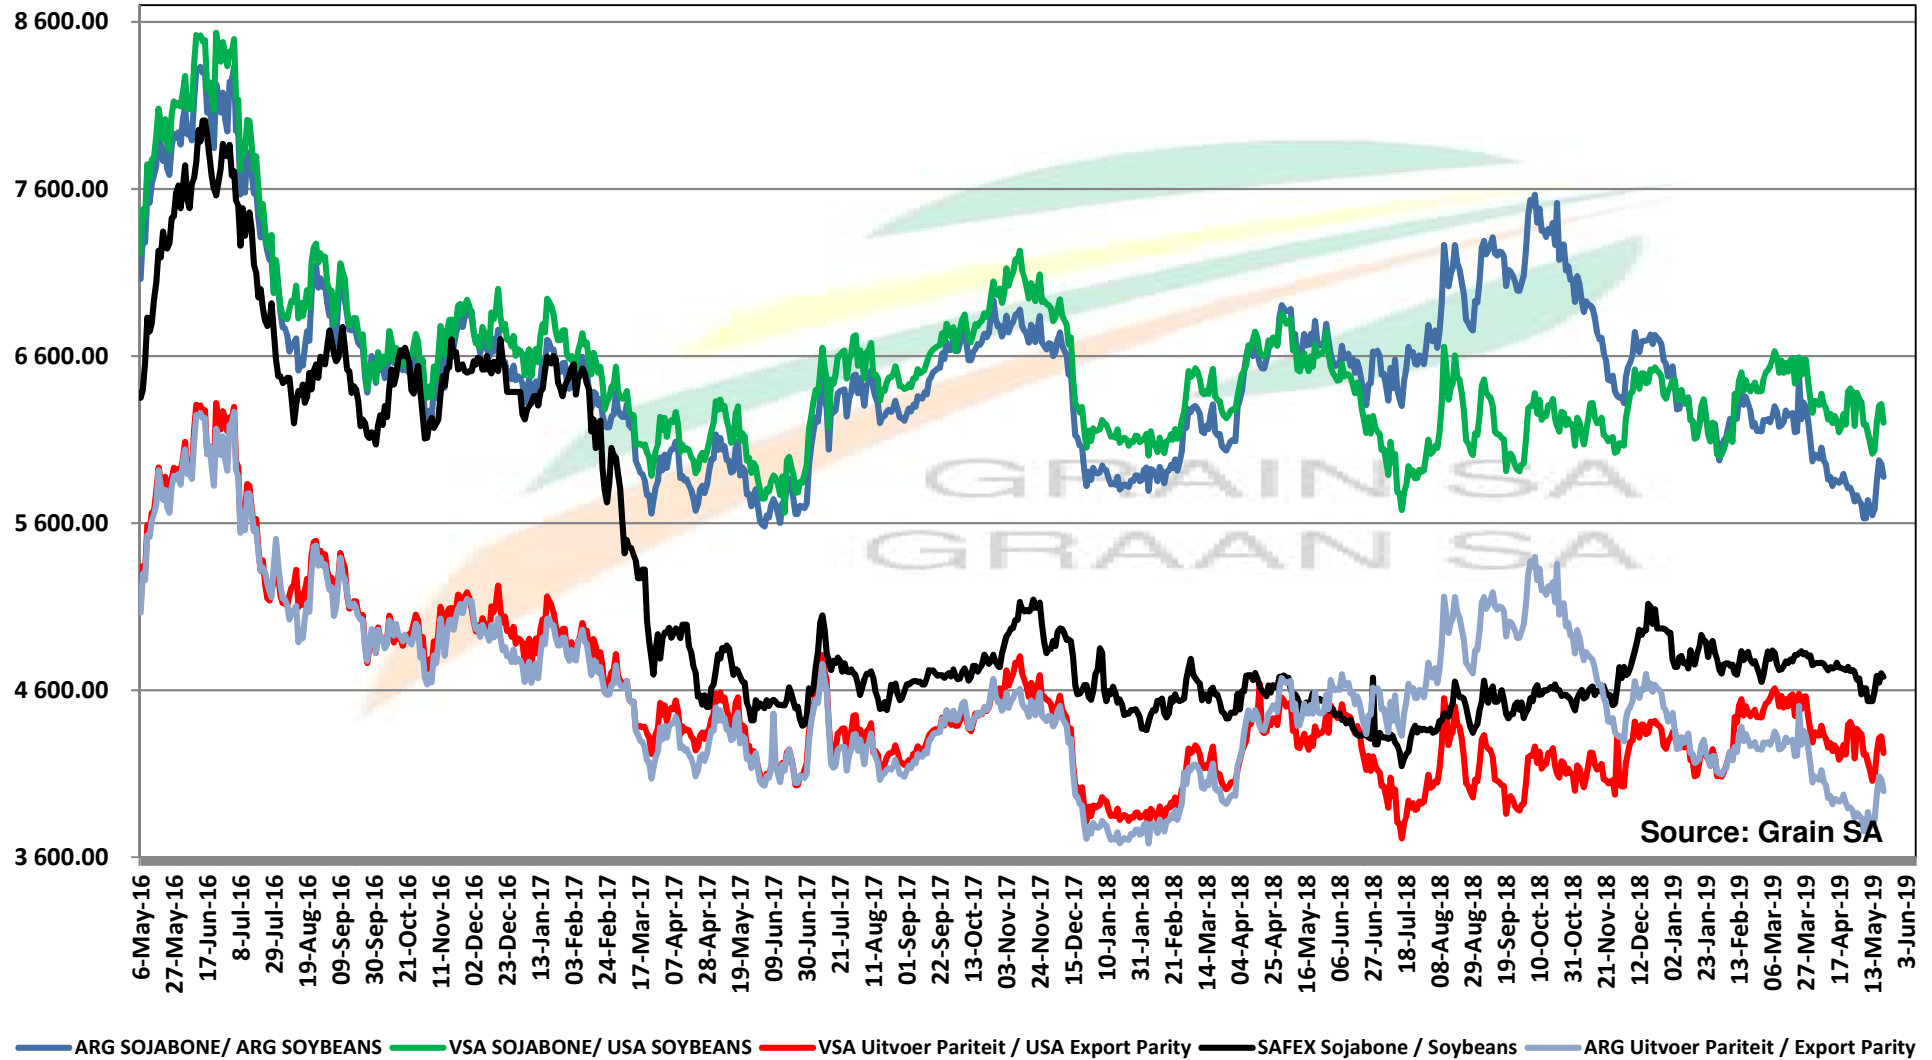

PRICES OF ARGENTINIAN SOYBEAN SEED DELIVERED IN RANDFONTEIN

PRYSE VAN ARGENTYNSE SOJABOONSAAD GELEWER IN RANDFONTEIN