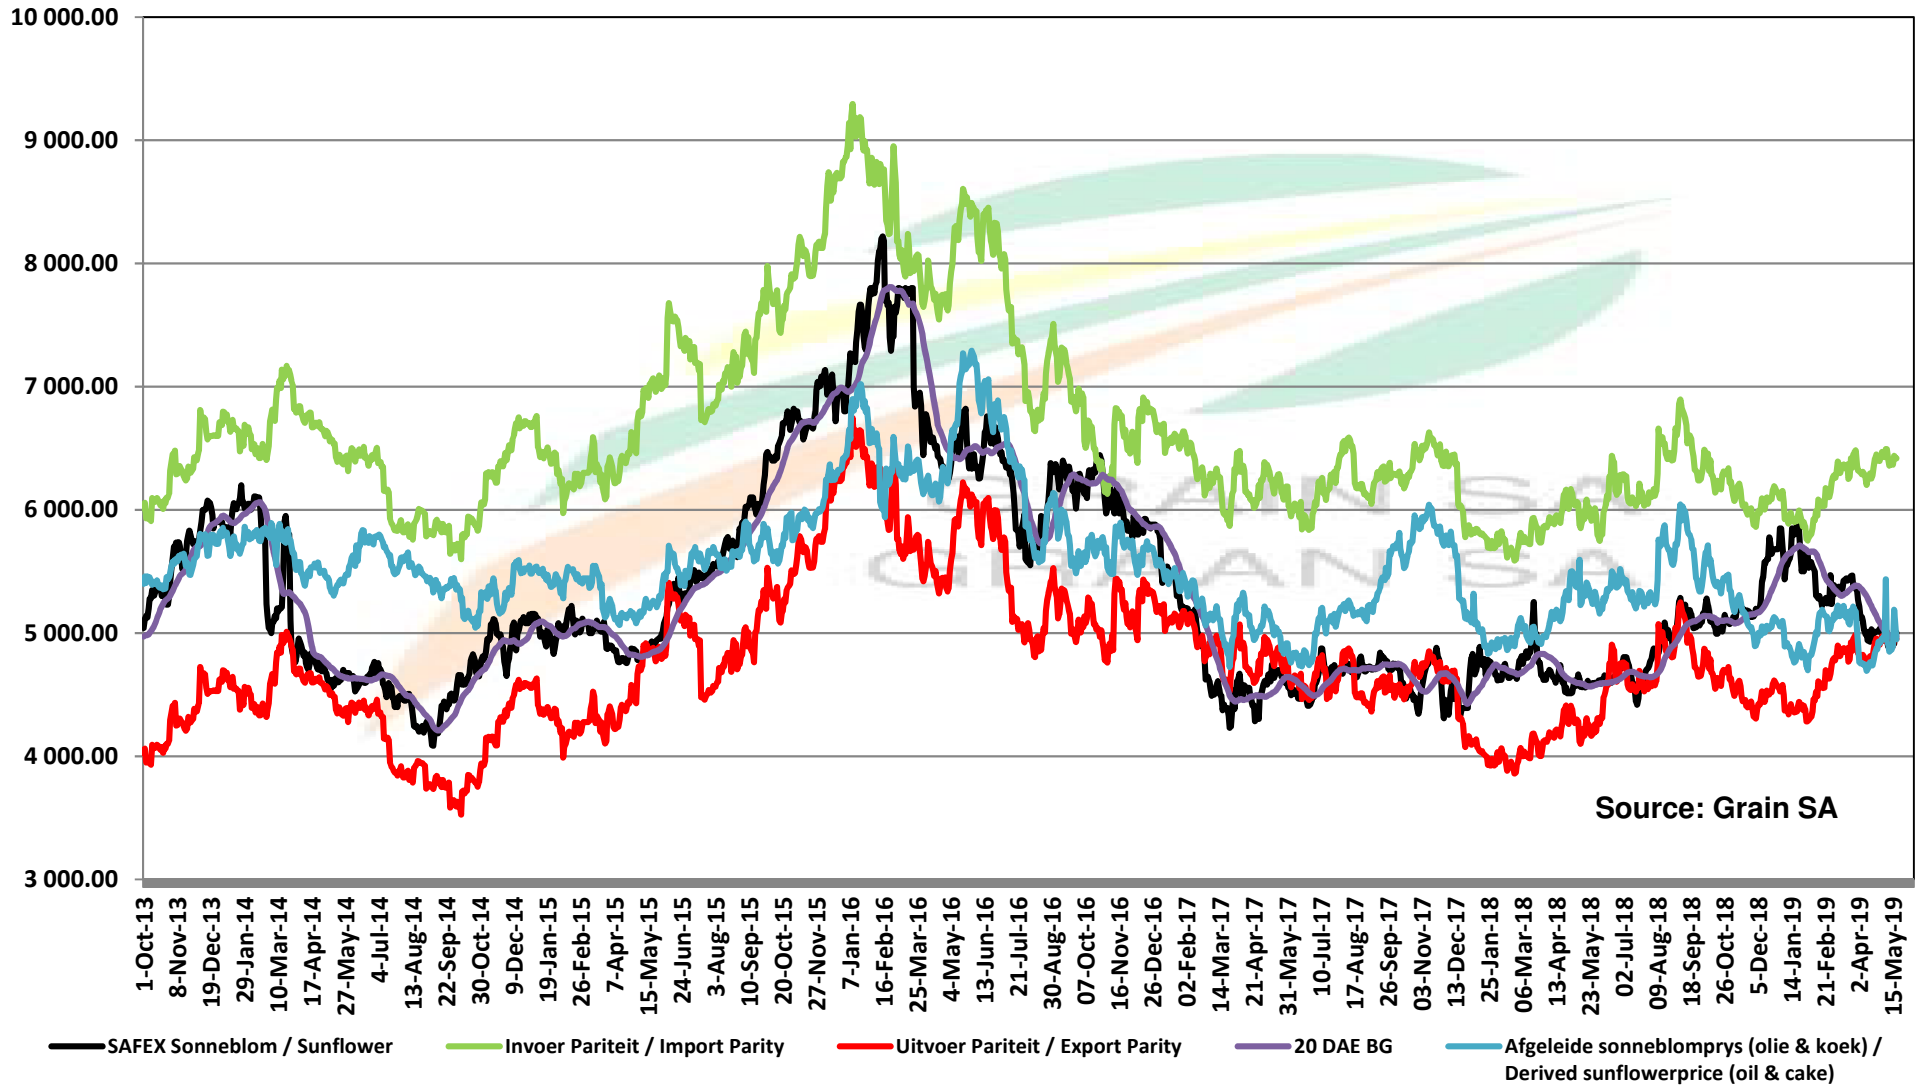

# PRICES OF EU SUNFLOWER SEED DELIVERED IN RANDFONTEIN PRYSE VAN EU SONNEBLOMSAAD GELEWER IN RANDFONTEIN