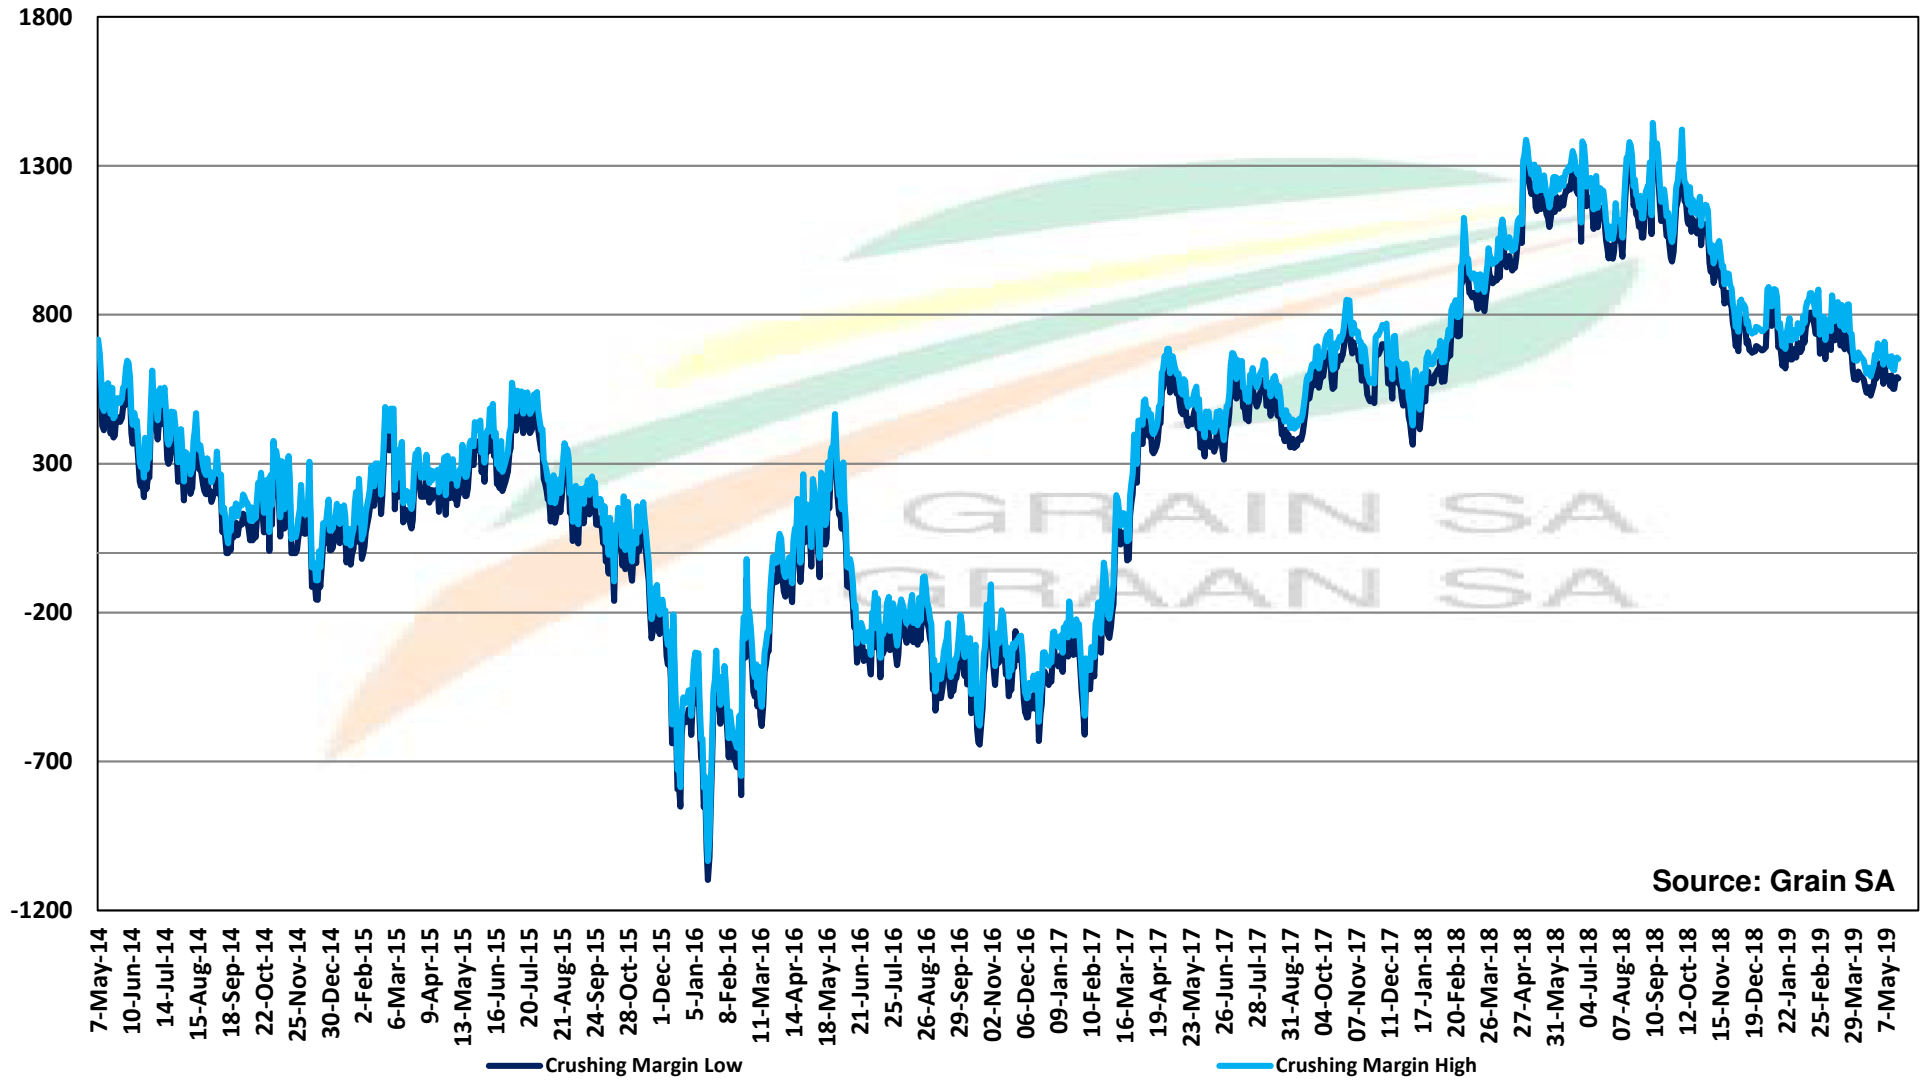

PRICES OF SOYBEAN CRUSHING MARGIN PRYSE VAN SOJABOON PERSMARGE

Source: Grain SA