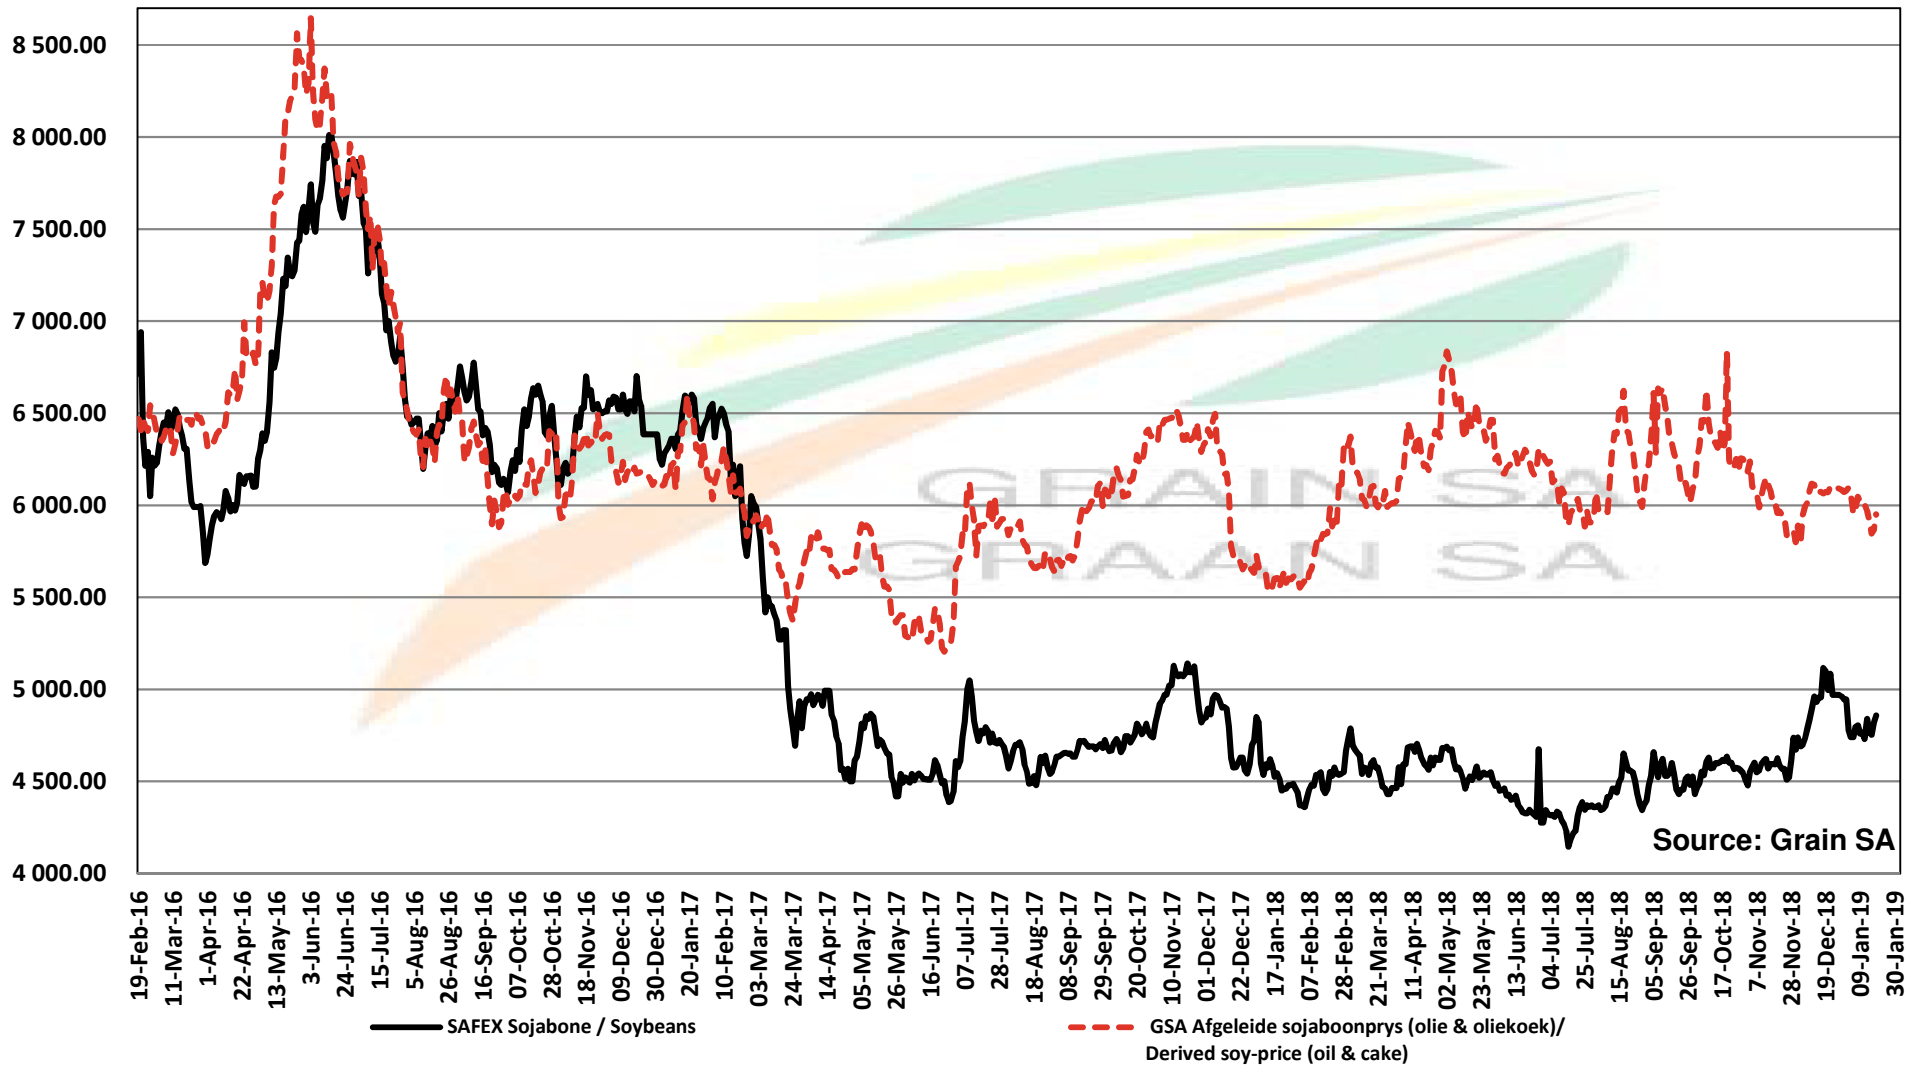

PRICES OF DERIVED SOYBEAN DELIVERED IN RANDFONTEIN PRYSE VAN AFGELEIDE SOJABONE GELEWER IN RANDFONTEIN