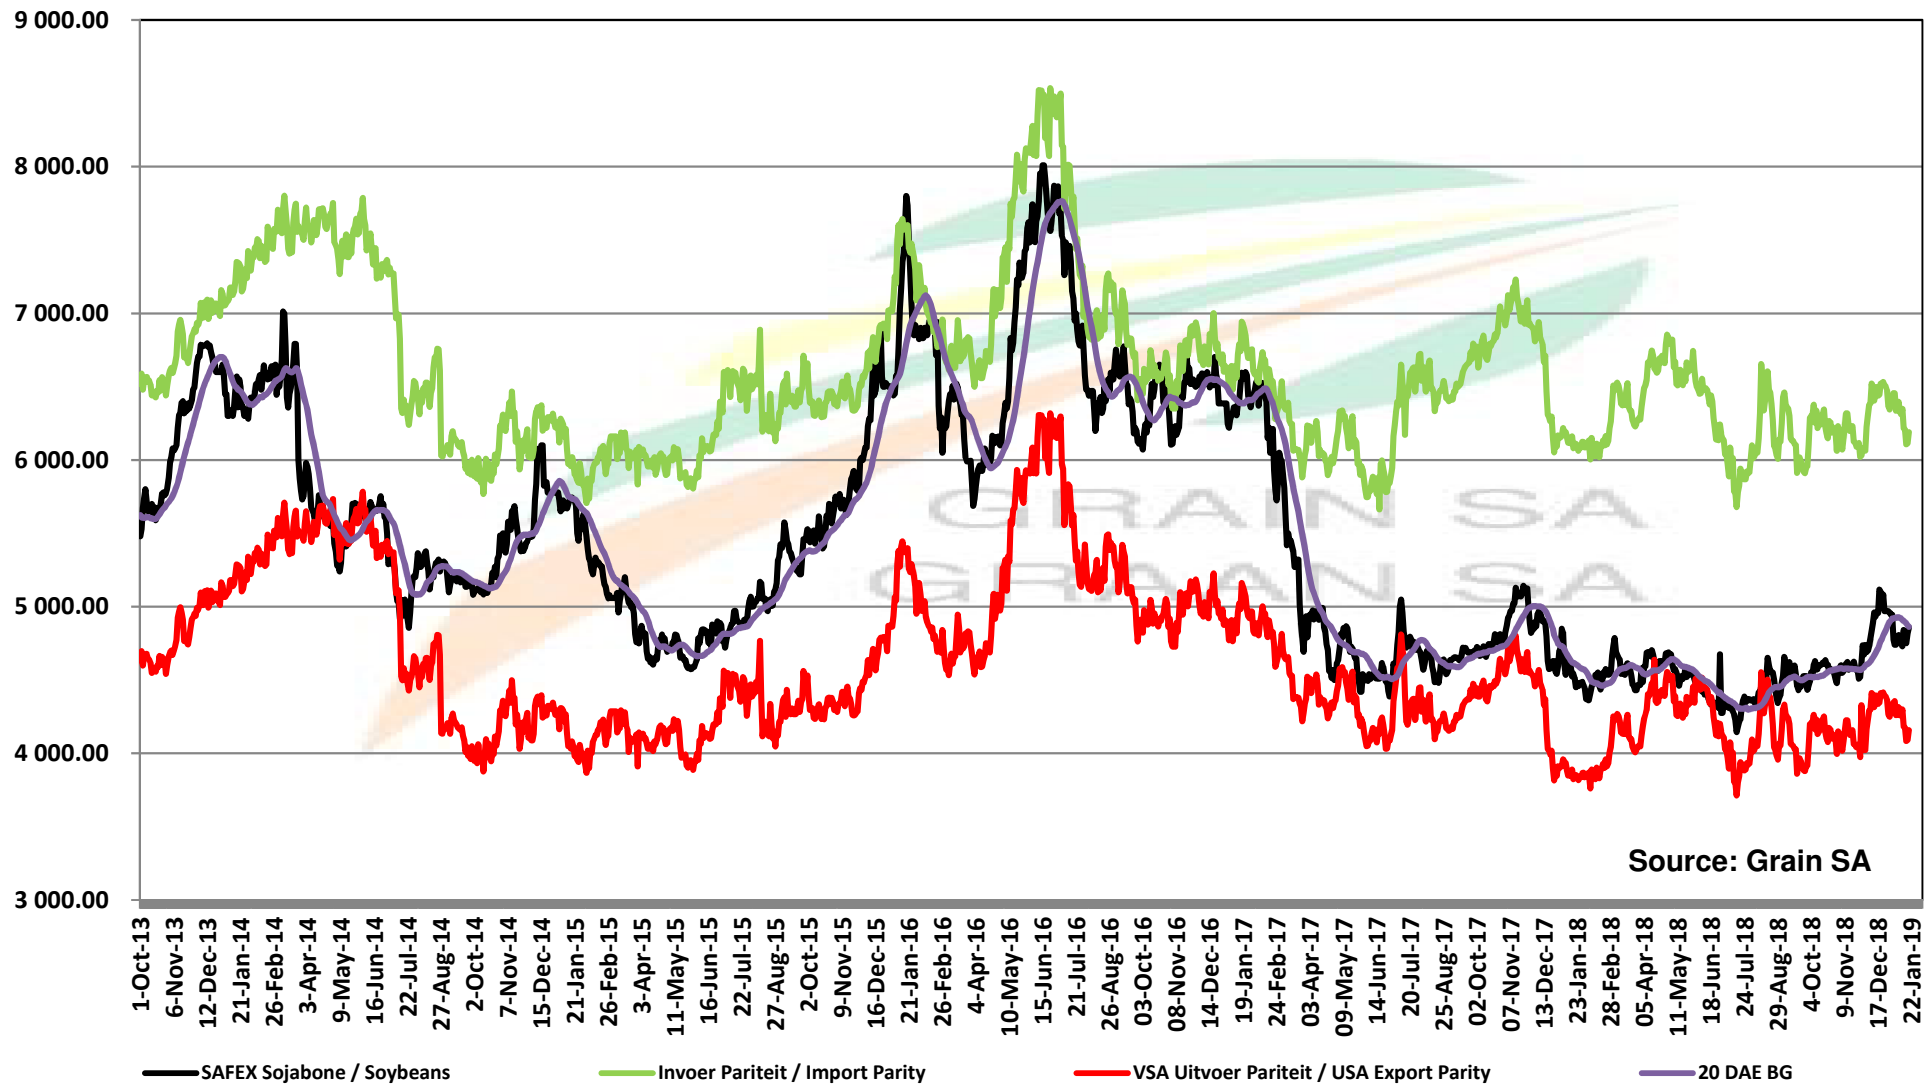

PRICES OF SOYBEAN SEED DELIVERED IN RANDFONTEIN PRYSE VAN SOJABOONSAAD GELEWER IN RANDFONTEIN

Source: Grain SA