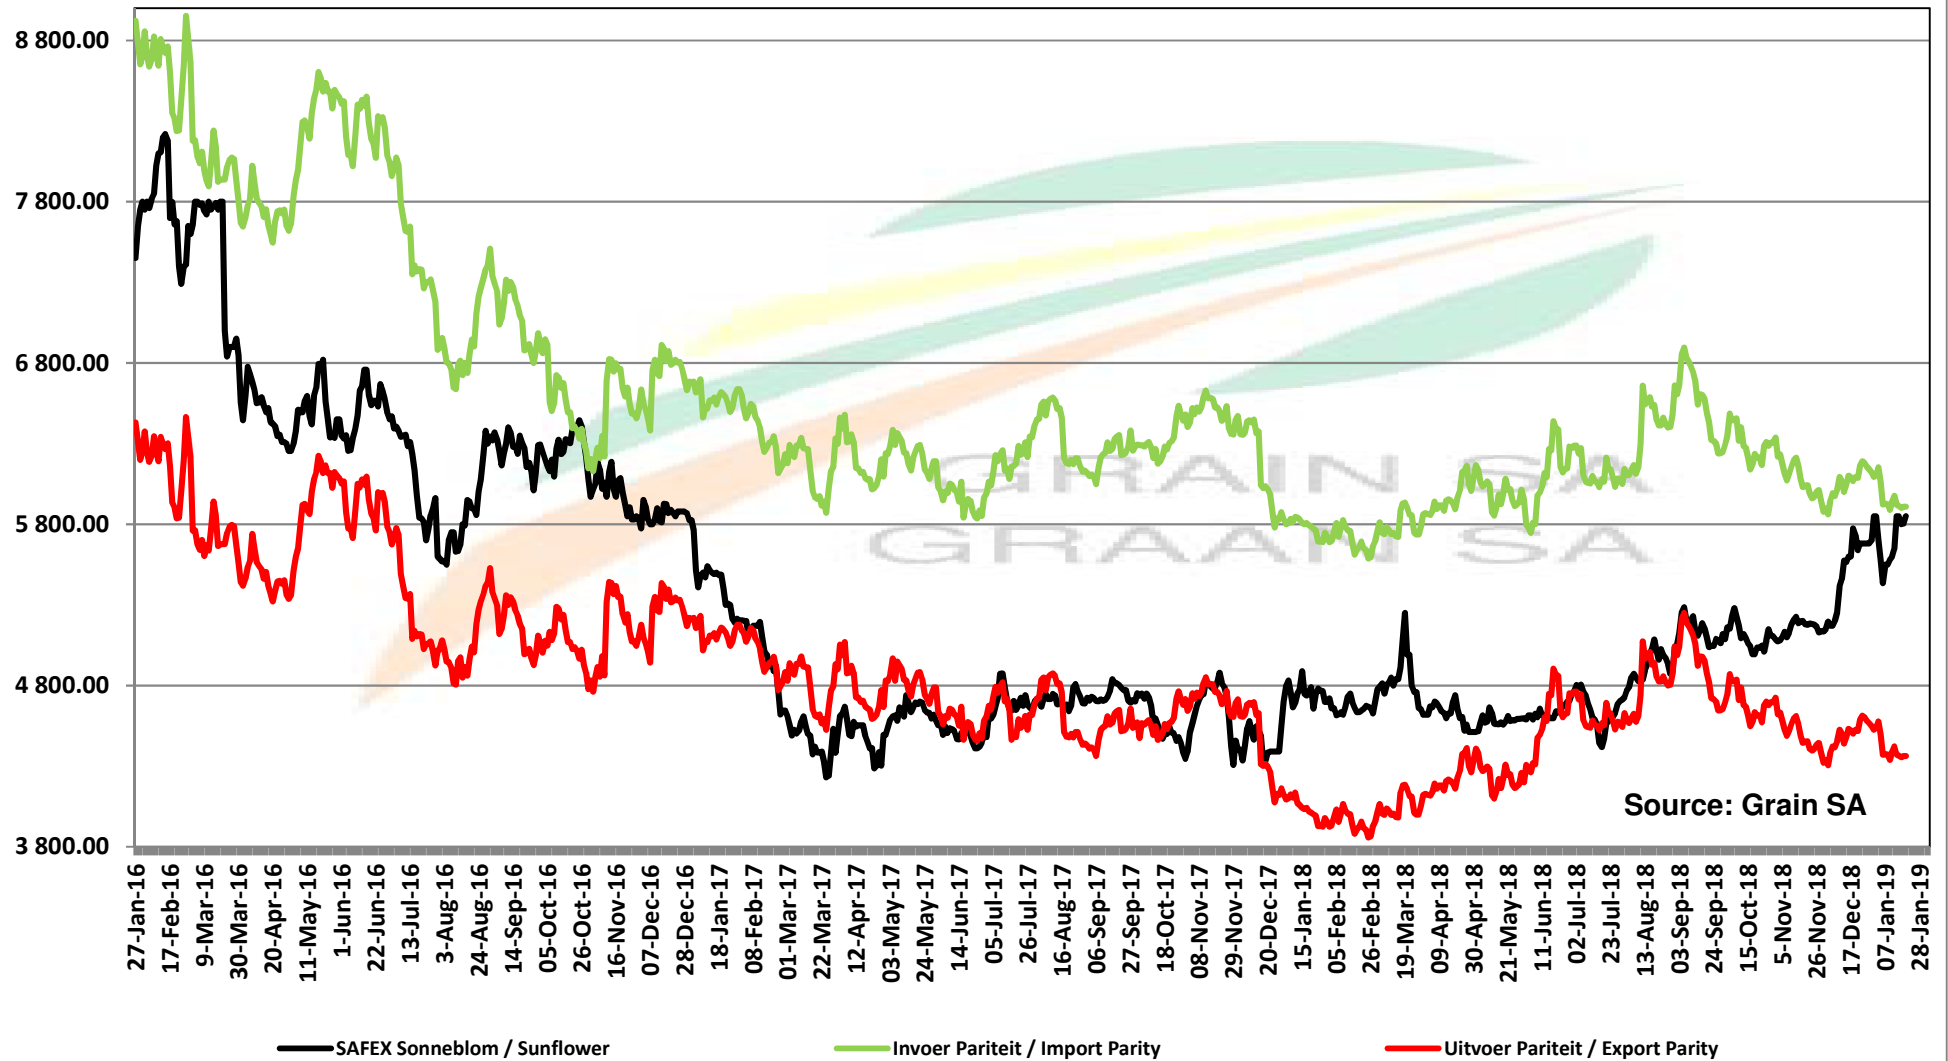

PRICES OF EU SUNFLOWER SEED DELIVERED IN RANDFONTEIN PRYSE VAN EU SONNEBLOMSAAD GELEWER IN RANDFONTEIN

Source: Grain SA

PRICES OF EU SUNFLOWER SEED DELIVERED IN RANDFONTEIN PRYSE VAN EU SONNEBLOMSAAD GELEWER IN RANDFONTEIN