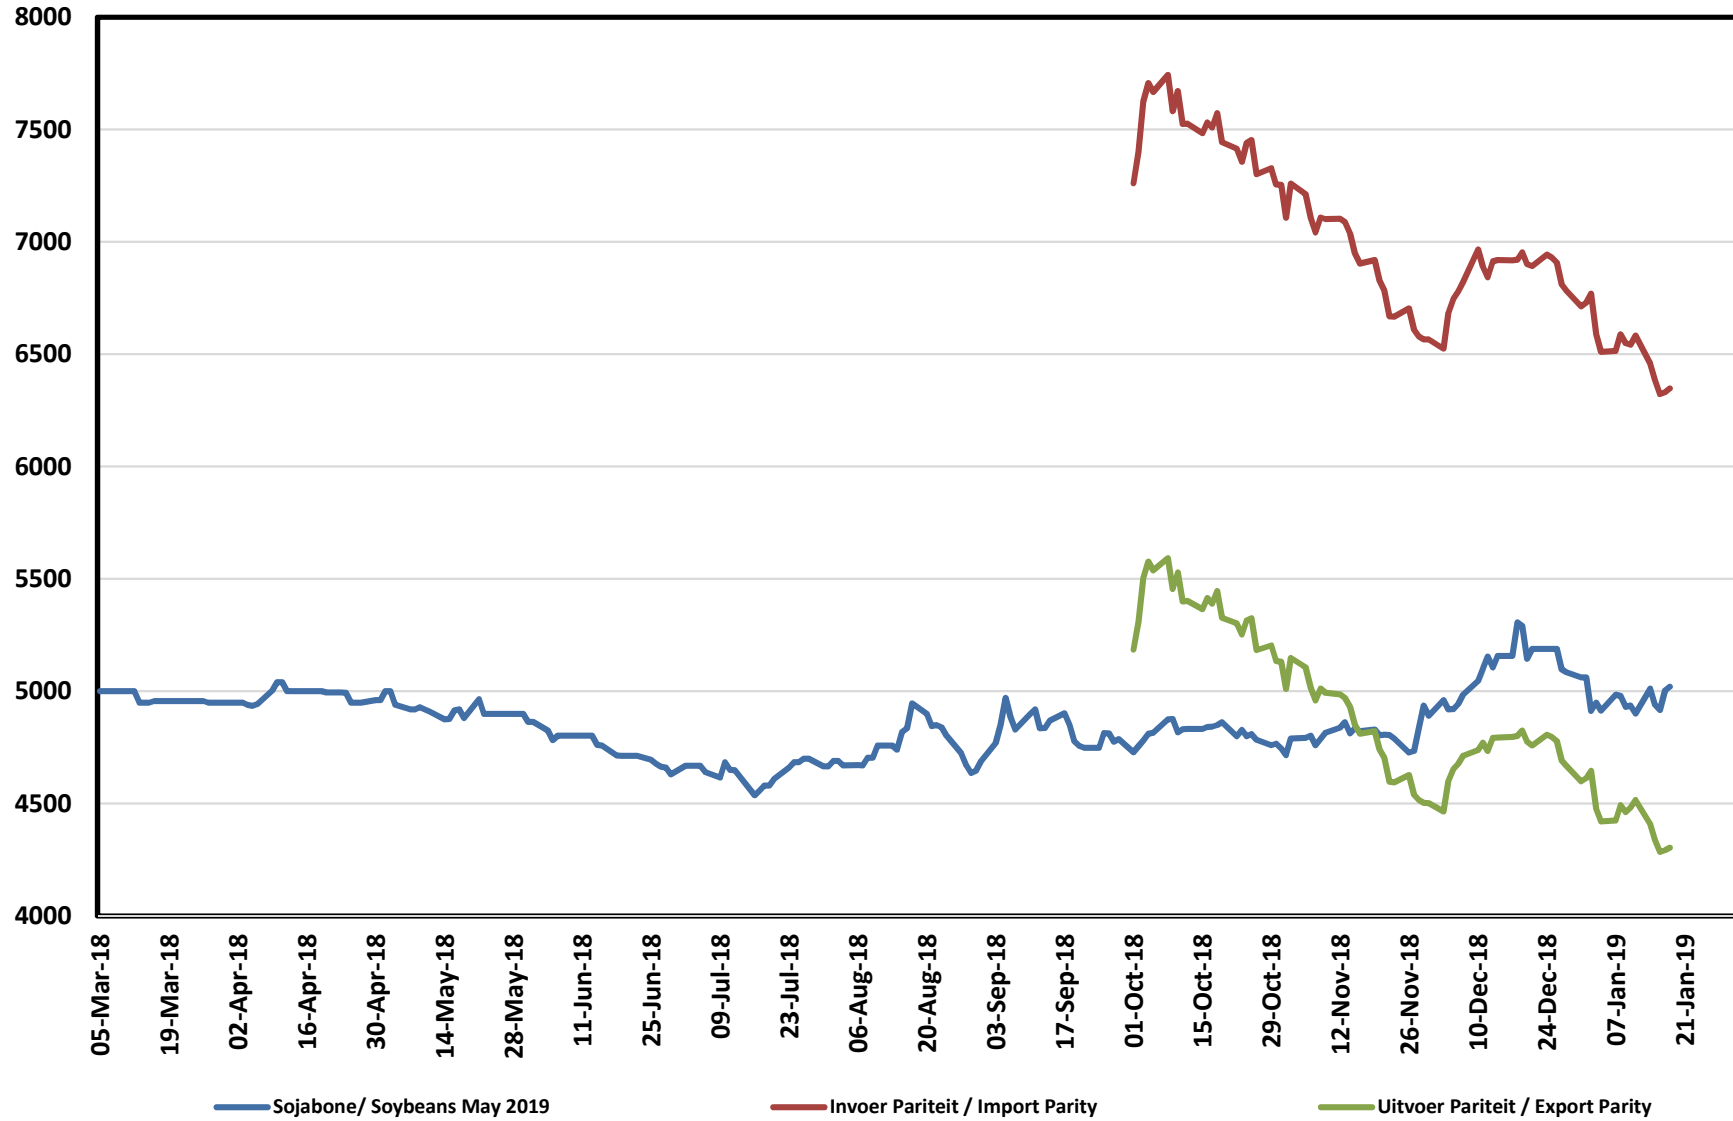

PRICES OF SOYBEAN SEED DELIVERED IN RANDFONTEIN MAY 2019
PRYSE VAN SOJABOONSAAD GELEWER IN RANDFONTEIN MAY 2019