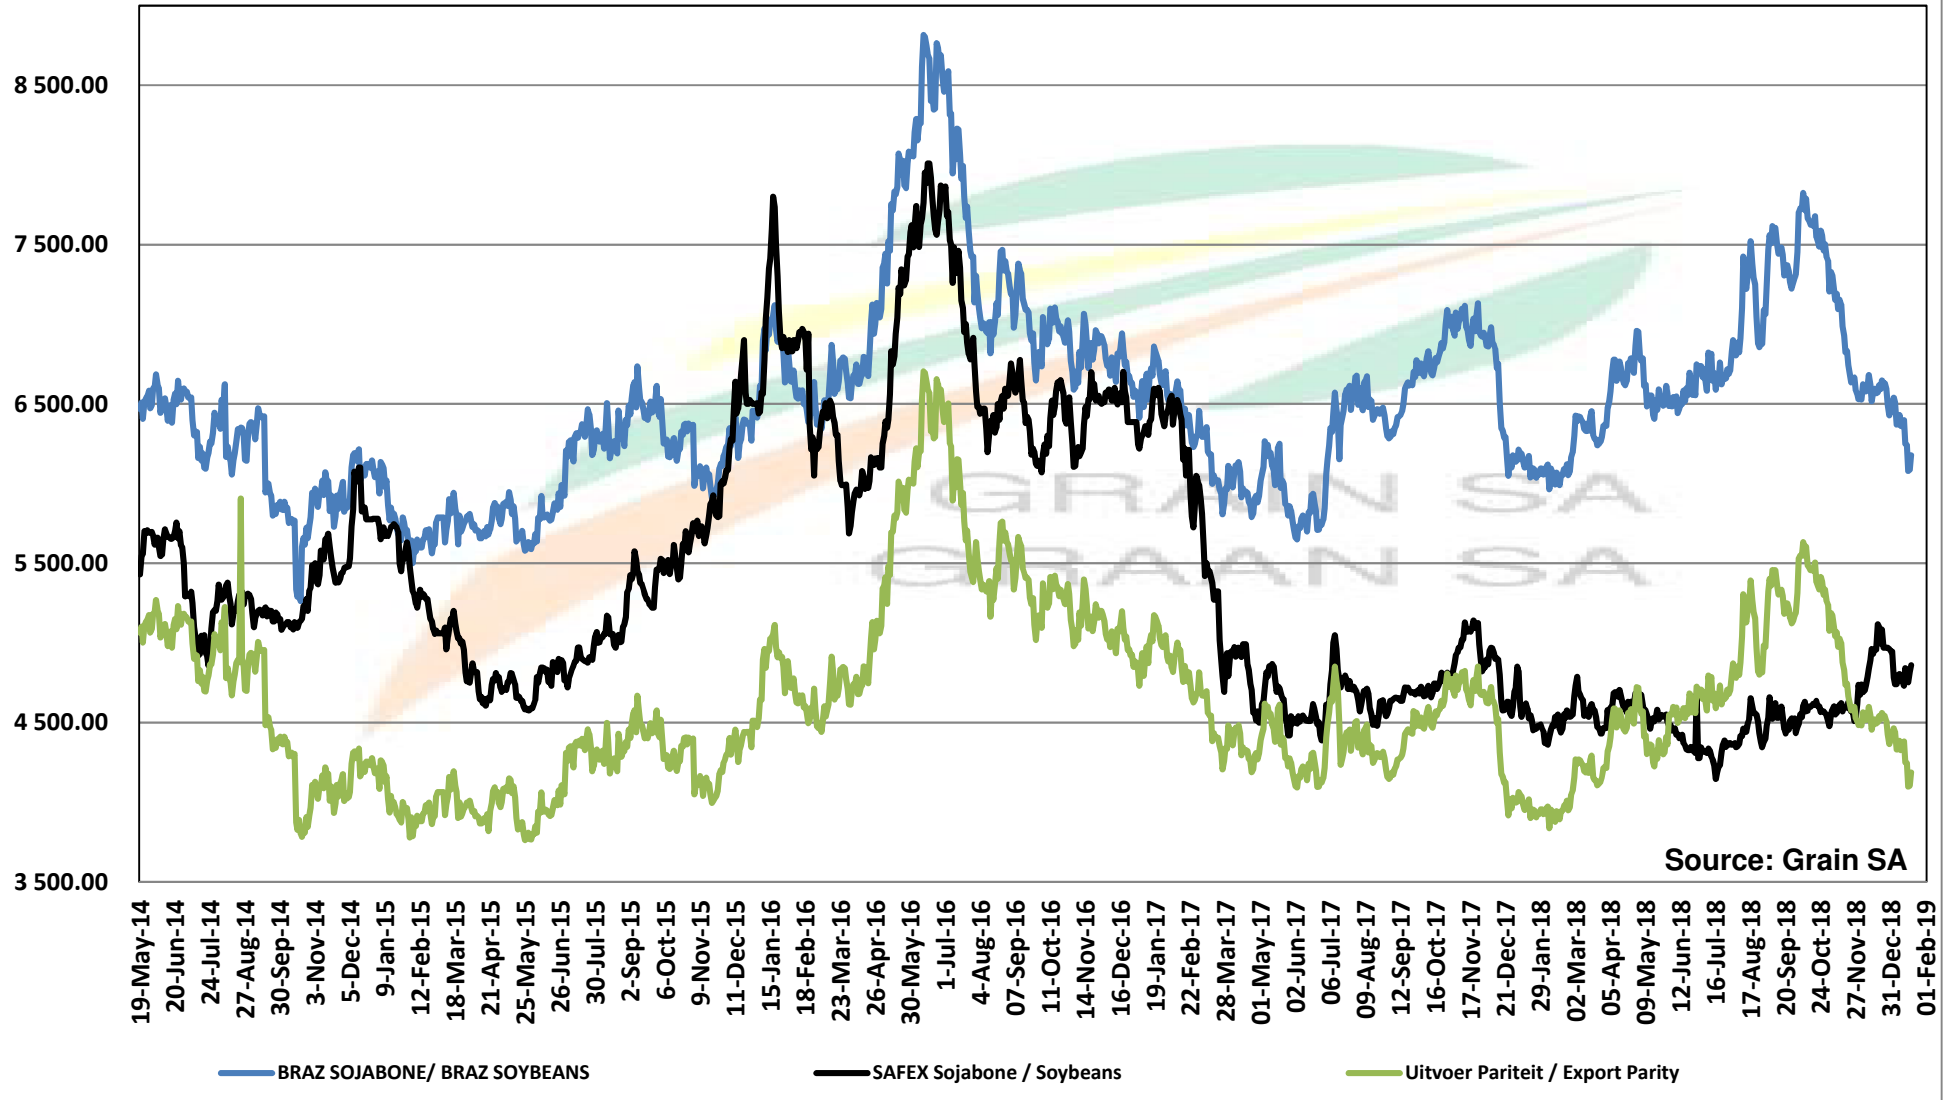

PRICES OF DERIVED SOYBEAN DELIVERED IN RANDFONTEIN PRYSE VAN AFGELEIDE SOJABONE GELEWER IN RANDFONTEIN

PRICES OF SOYBEAN SEED DELIVERED IN RANDFONTEIN MAY 2019
PRYSE VAN SOJABOONSAAD GELEWER IN RANDFONTEIN MAY 2019

PRICES OF SOYBEAN CRUSHING MARGIN PRYSE VAN SOJABOON PERSMARGE

Source: Grain SA

PRICES OF BRAZILIAN SOYBEAN DELIVERED IN RANDFONTEIN PRYSE VAN BRASILIAANSE SOJABONE GELEWER IN RANDFONTEIN

Prices of Canola in the South Cape (Swellendam)
 Canolapryse in die Suid-Kaap (Swellendam)