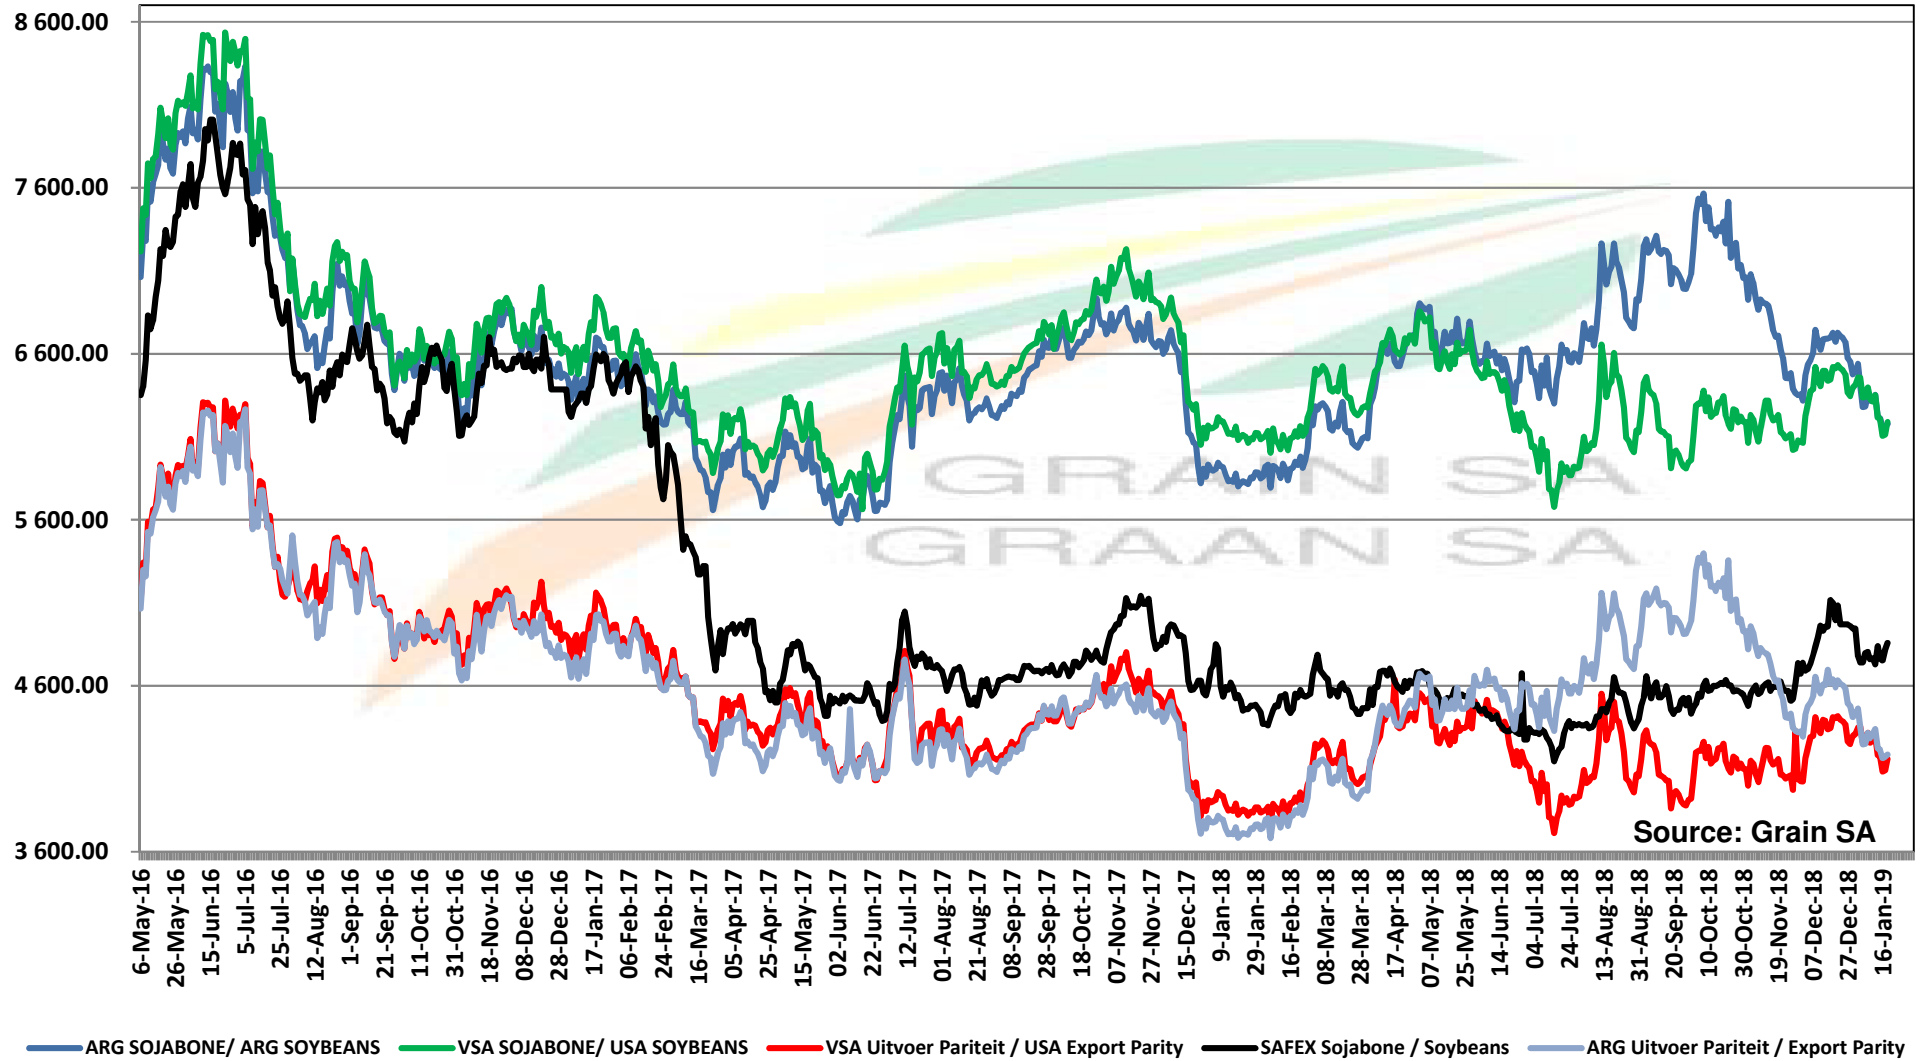

PRICES OF EU SUNFLOWER SEED DELIVERED IN RANDFONTEIN PRYSE VAN EU SONNEBLOMSAAD GELEWER IN RANDFONTEIN

Source: Grain SA

PRICES OF EU SUNFLOWER SEED DELIVERED IN RANDFONTEIN PRYSE VAN EU SONNEBLOMSAAD GELEWER IN RANDFONTEIN

PRICES OF SOYBEAN SEED DELIVERED IN RANDFONTEIN PRYSE VAN SOJABOONSAAD GELEWER IN RANDFONTEIN

Source: Grain SA

PRICES OF ARGENTINIAN SOYBEAN SEED DELIVERED IN RANDFONTEIN

PRYSE VAN ARGENTYNSE SOJABOONSAAD GELEWER IN RANDFONTEIN