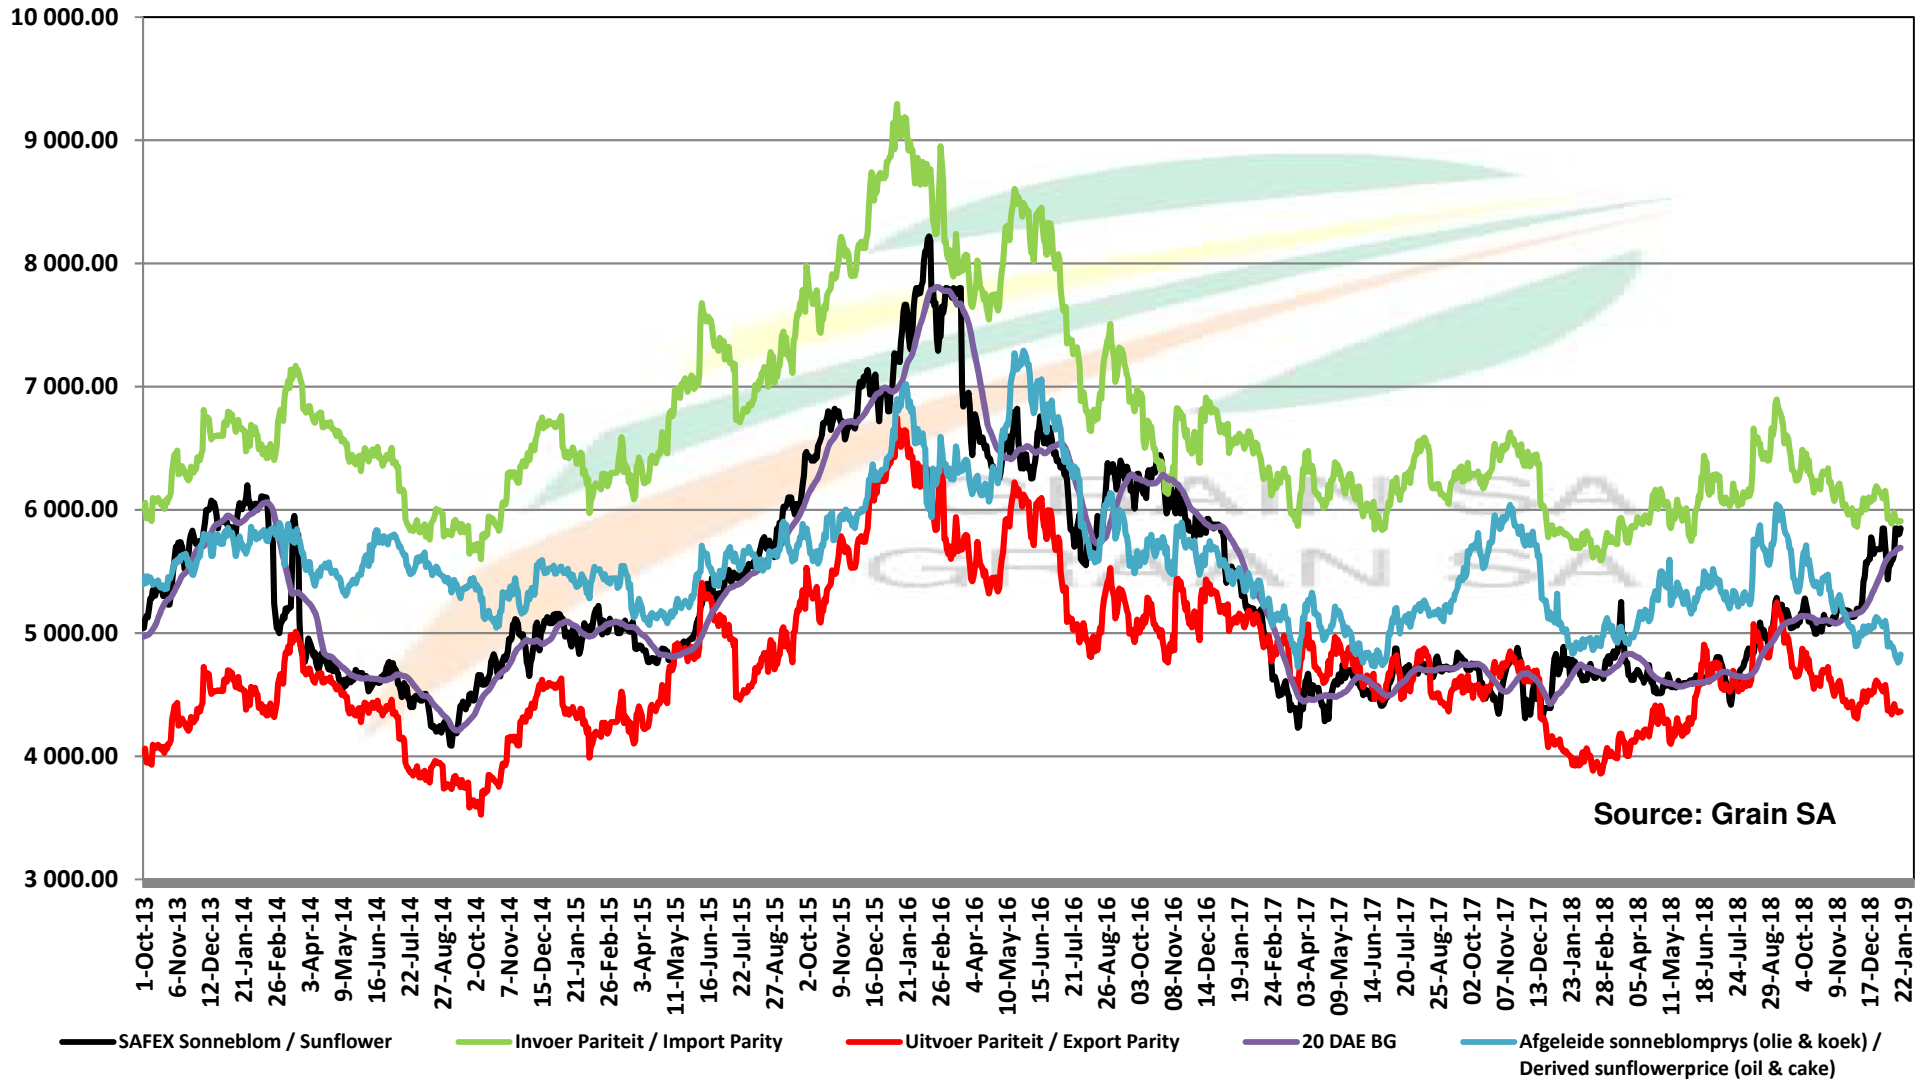

PRICES OF EU SUNFLOWER SEED DELIVERED IN RANDFONTEIN PRYSE VAN EU SONNEBLOMSAAD GELEWER IN RANDFONTEIN

Source: Grain SA

PRICES OF EU SUNFLOWER SEED DELIVERED IN RANDFONTEIN PRYSE VAN EU SONNEBLOMSAAD GELEWER IN RANDFONTEIN