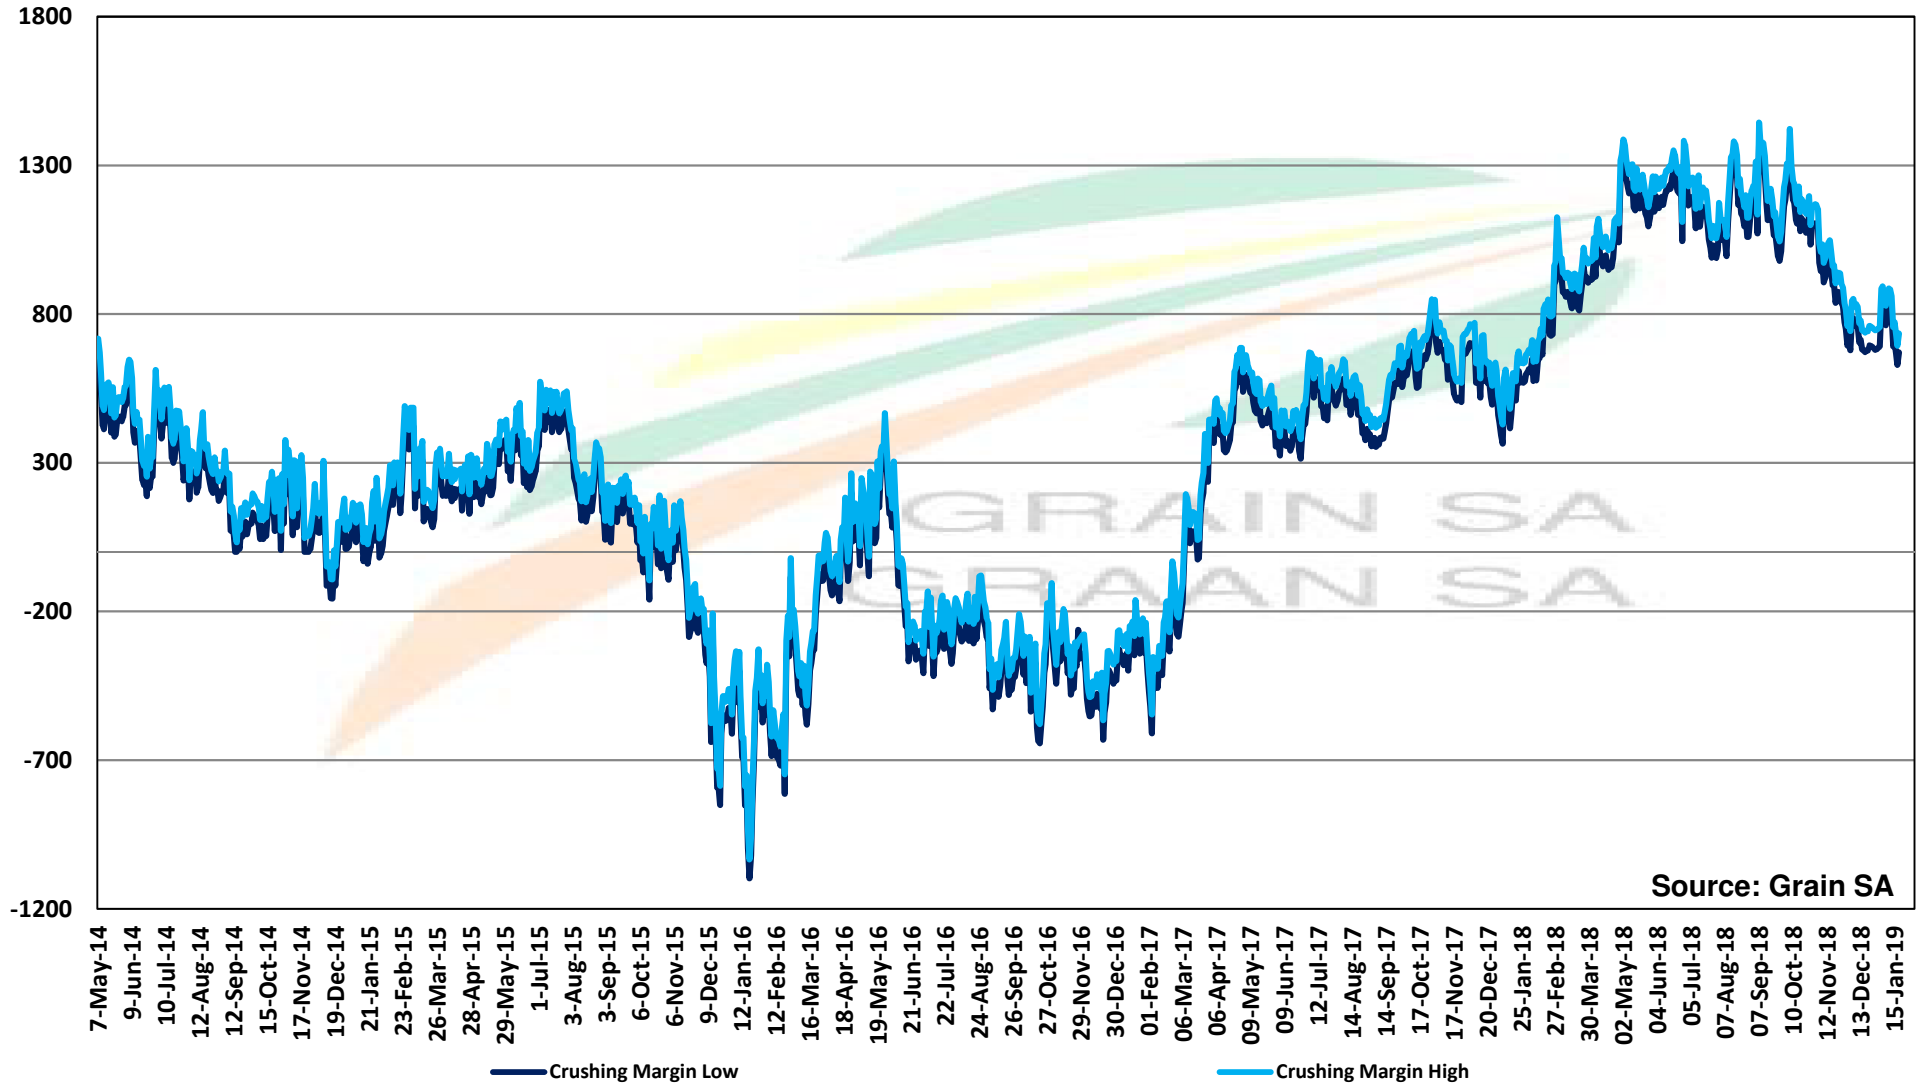

PRICES OF SOYBEAN CRUSHING MARGIN PRYSE VAN SOJABOON PERSMARGE

Source: Grain SA