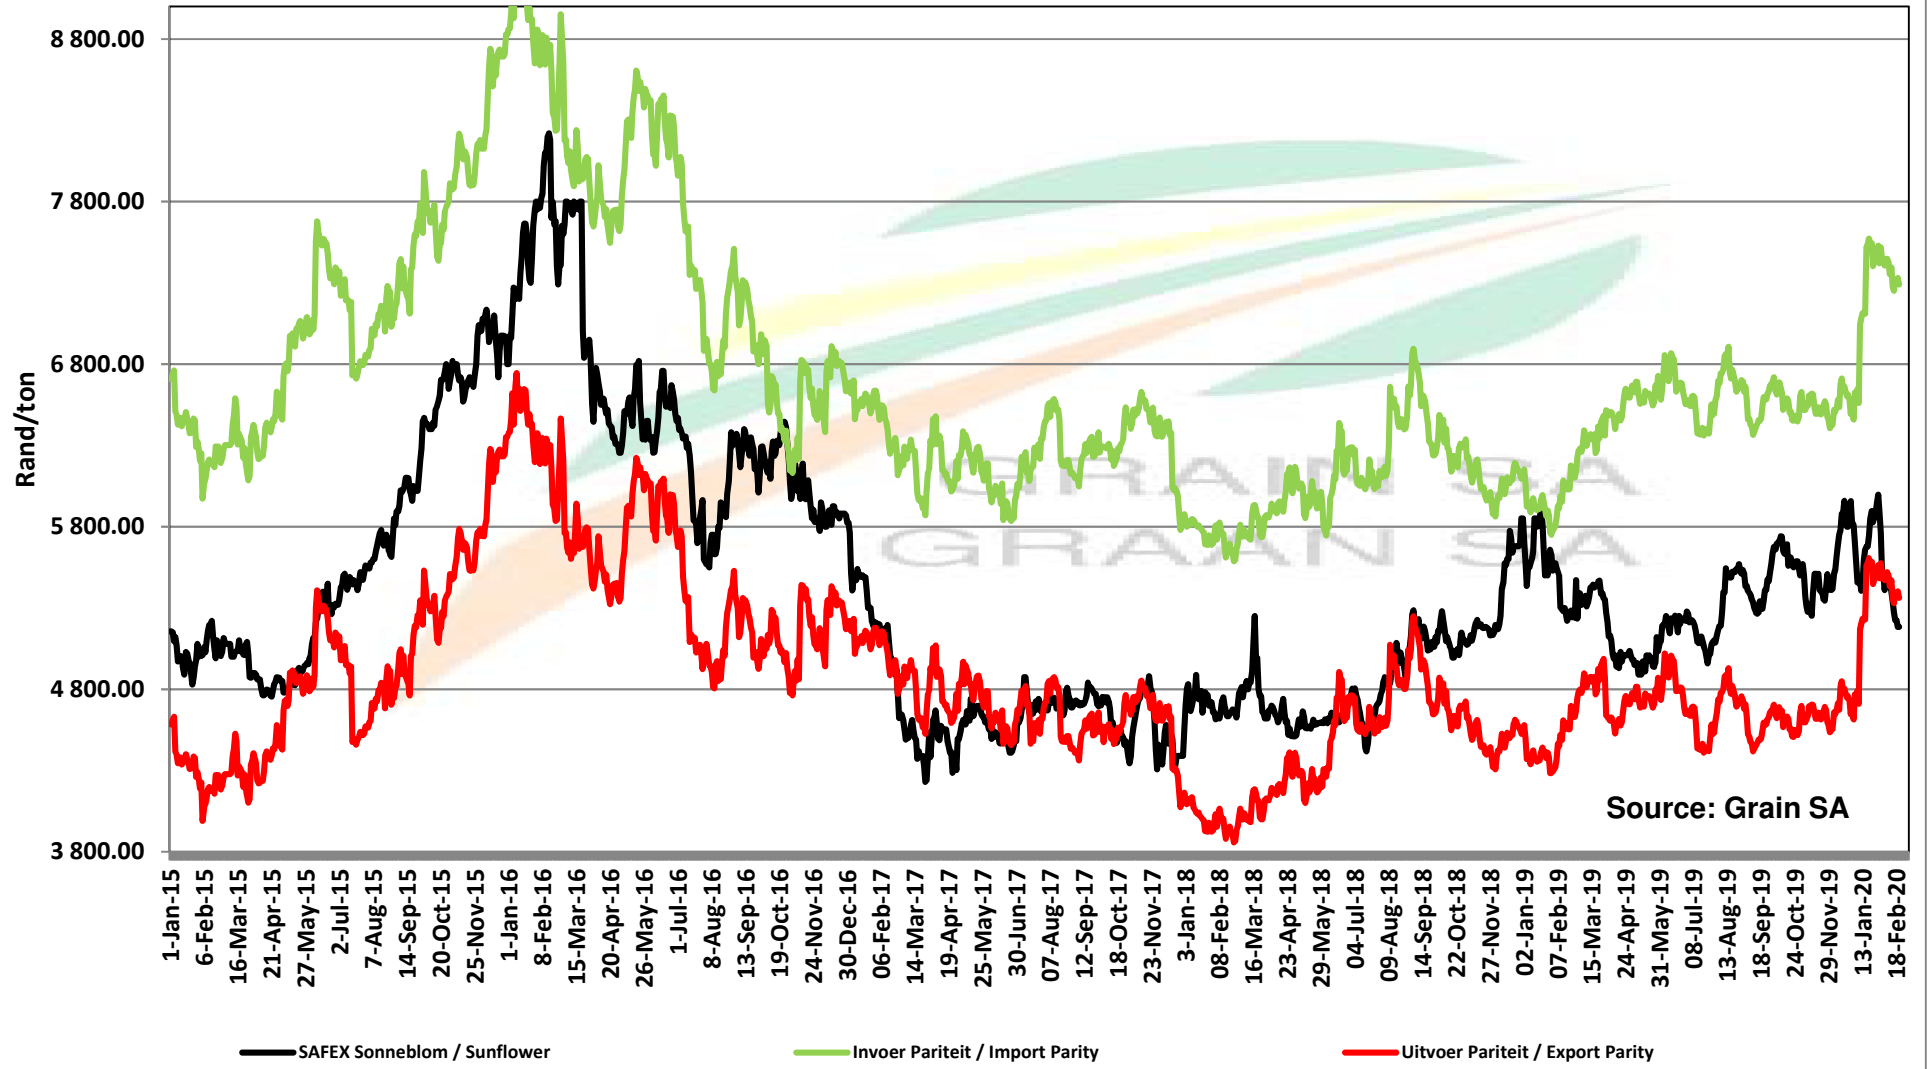

PRICES OF EU SUNFLOWER SEED DELIVERED IN RANDFONTEIN PRYSE VAN EU SONNEBLOMSAAD GELEWER IN RANDFONTEIN

PRICES OF EU SUNFLOWER SEED DELIVERED IN RANDFONTEIN PRYSE VAN EU SONNEBLOMSAAD GELEWER IN RANDFONTEIN