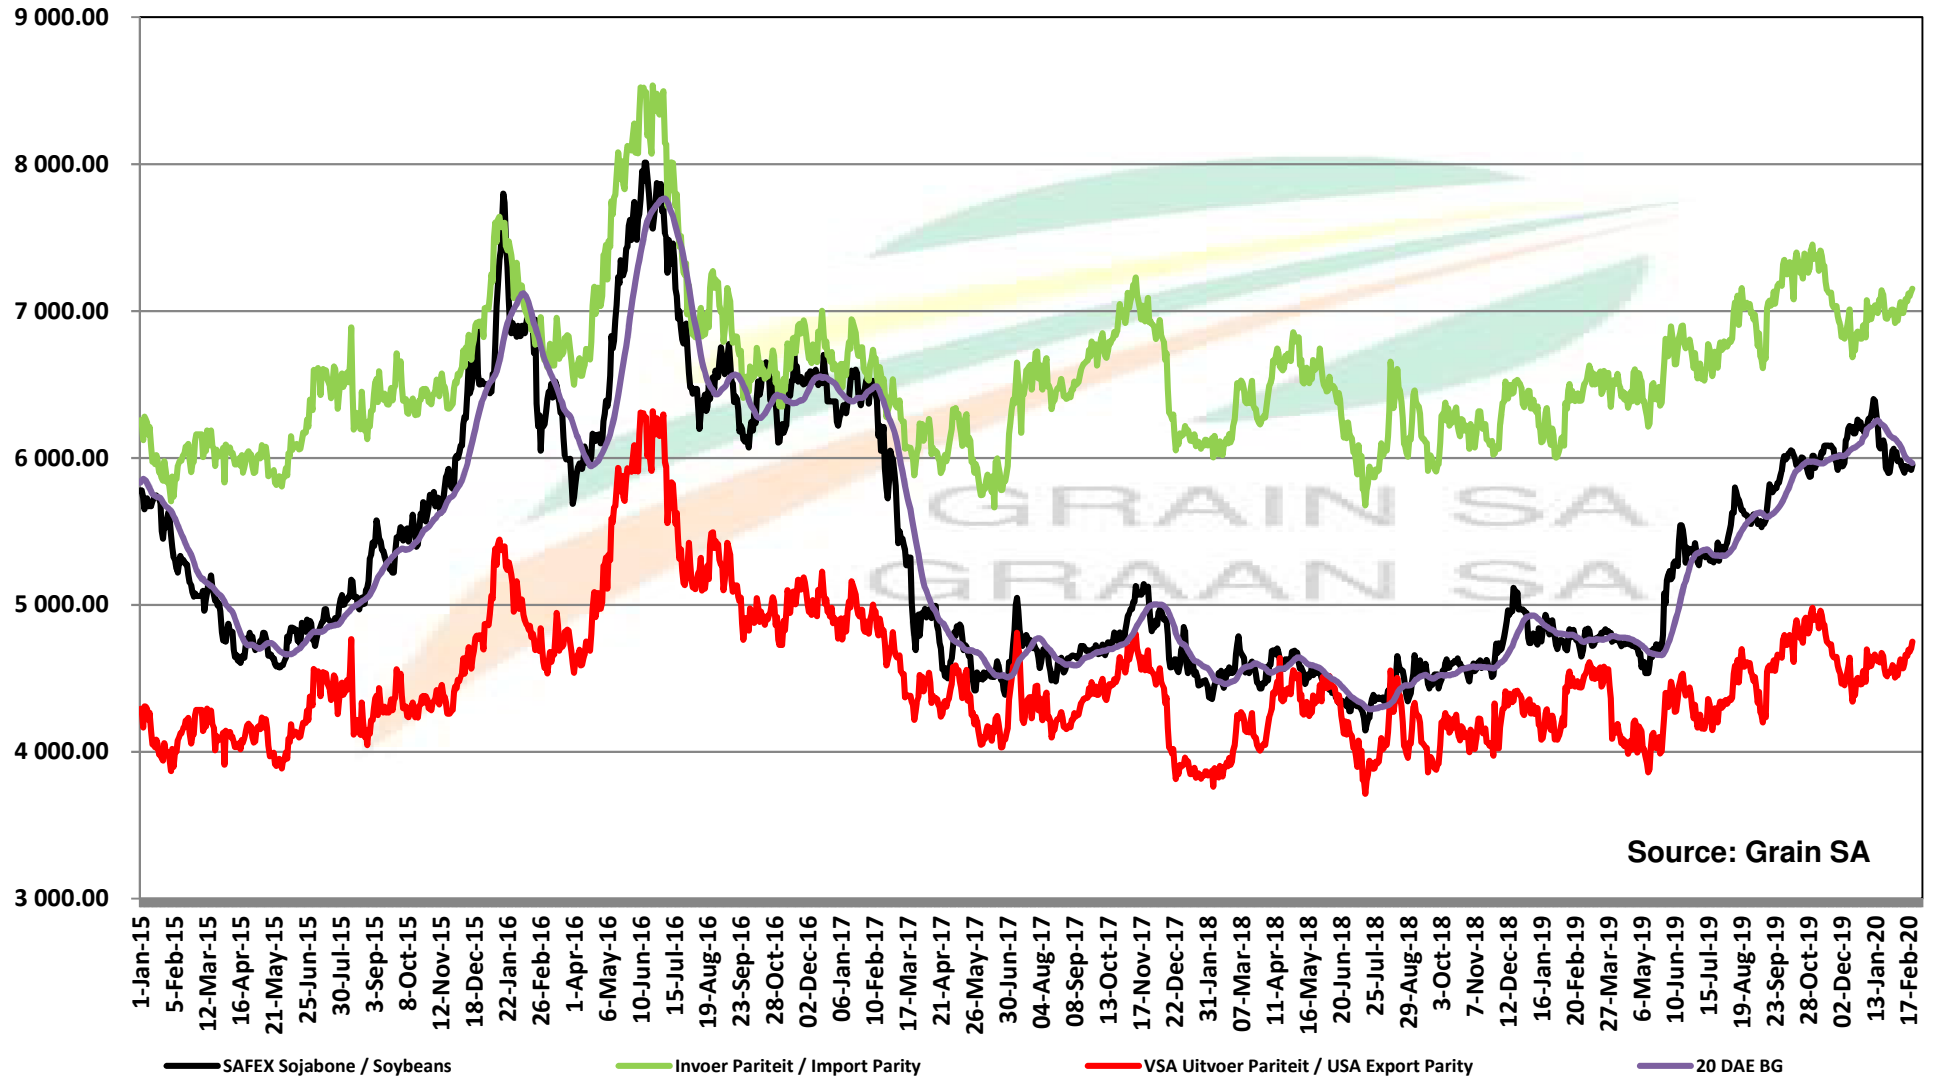

PRICES OF SOYBEAN SEED DELIVERED IN RANDFONTEIN PRYSE VAN SOJABOONSAAD GELEWER IN RANDFONTEIN

Source: Grain SA