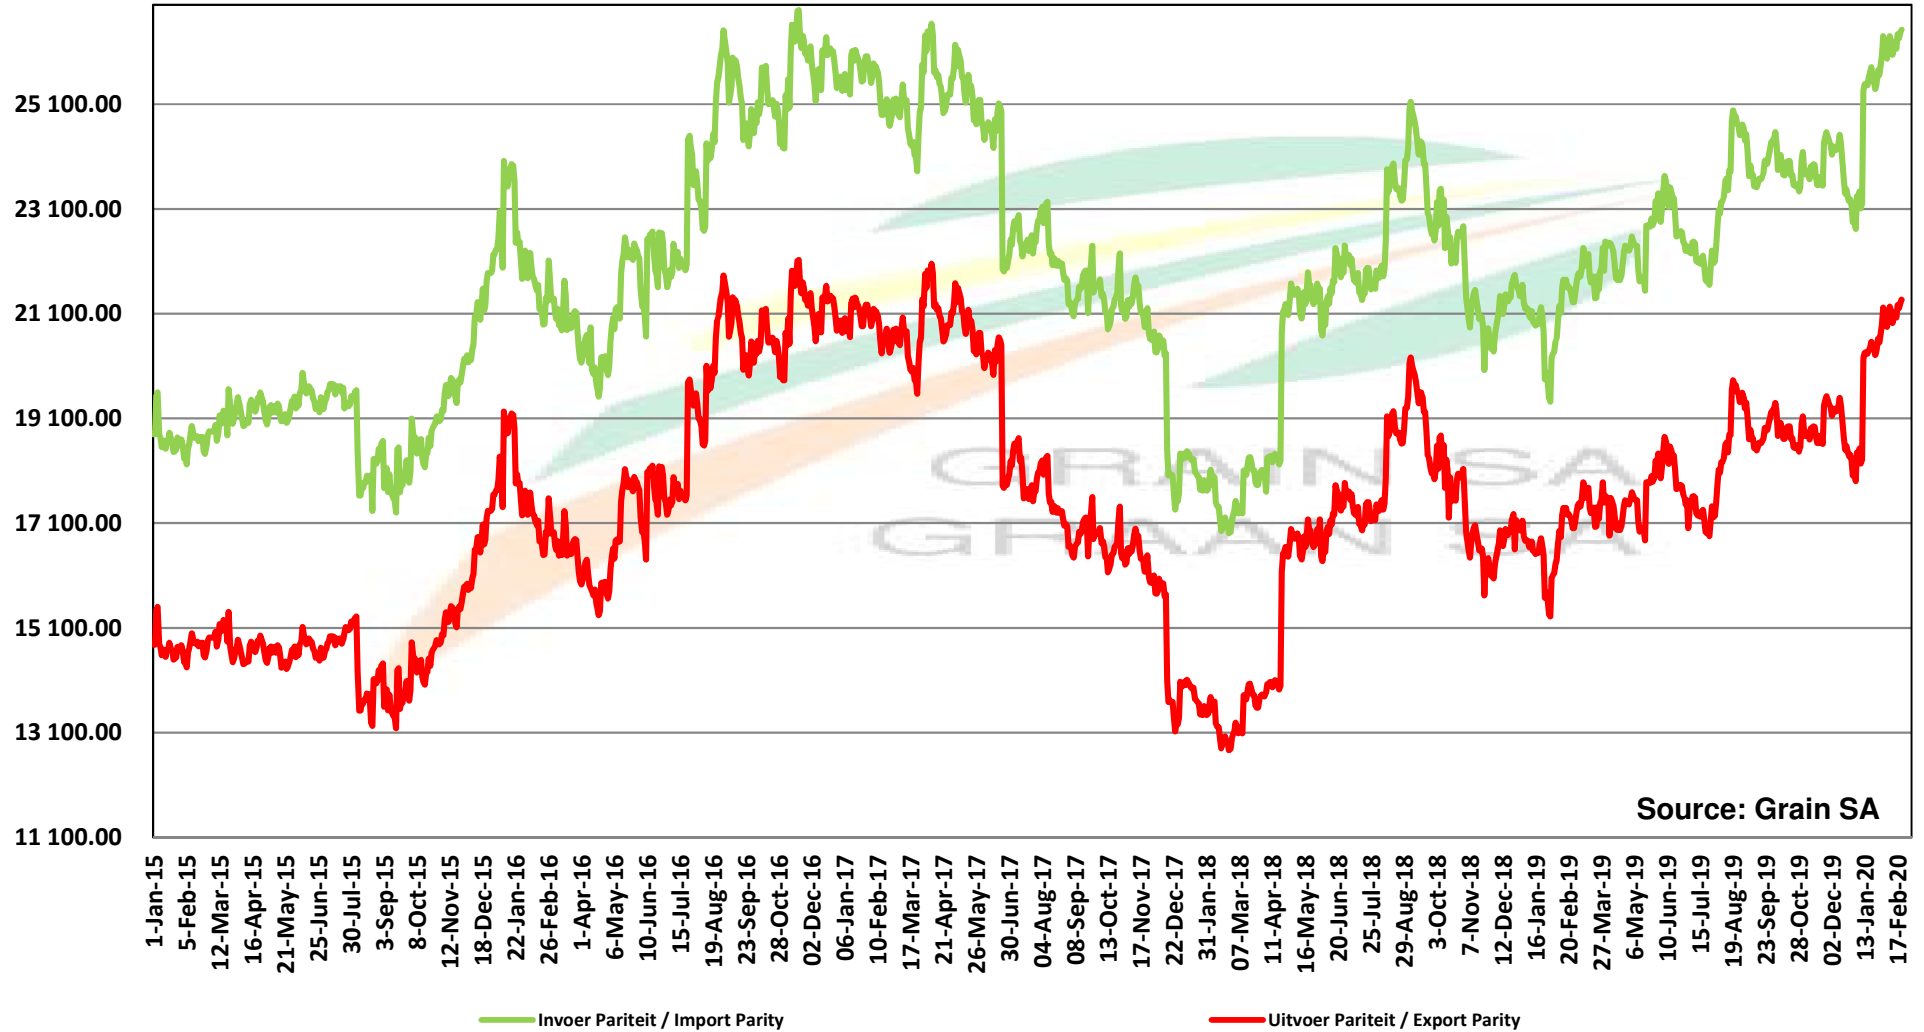

PRICES OF DERIVED SOYBEAN DELIVERED IN RANDFONTEIN PRYSE VAN AFGELEIDE SOJABONE GELEWER IN RANDFONTEIN

Source: Grain SA

PRICES OF SOYBEAN CRUSHING MARGIN PRYSE VAN SOJABOON PERSMARGE

Source: Grain SA

PRICES OF BRAZILIAN SOYBEAN DELIVERED IN RANDFONTEIN
PRYSE VAN BRASILIAANSE SOJABONE GELEWER IN RANDFONTEIN

Prices of Canola in the South Cape (Swellendam)
 Canolapryse in die Suid-Kaap (Swellendam)

Source: Grain SA

PRICES OF PROCESSED AND GRADED USA CHOICE GRADE GROUNDNUTS (40/50) (RANDFONTEIN)
PRYSE VAN UITGEDOP EN GESORTEERDE VSA KEURGRAAD GRONDBONE MET 'N PITGROOTTE VAN
40/50 pitgrootte (RANDFONTEIN)