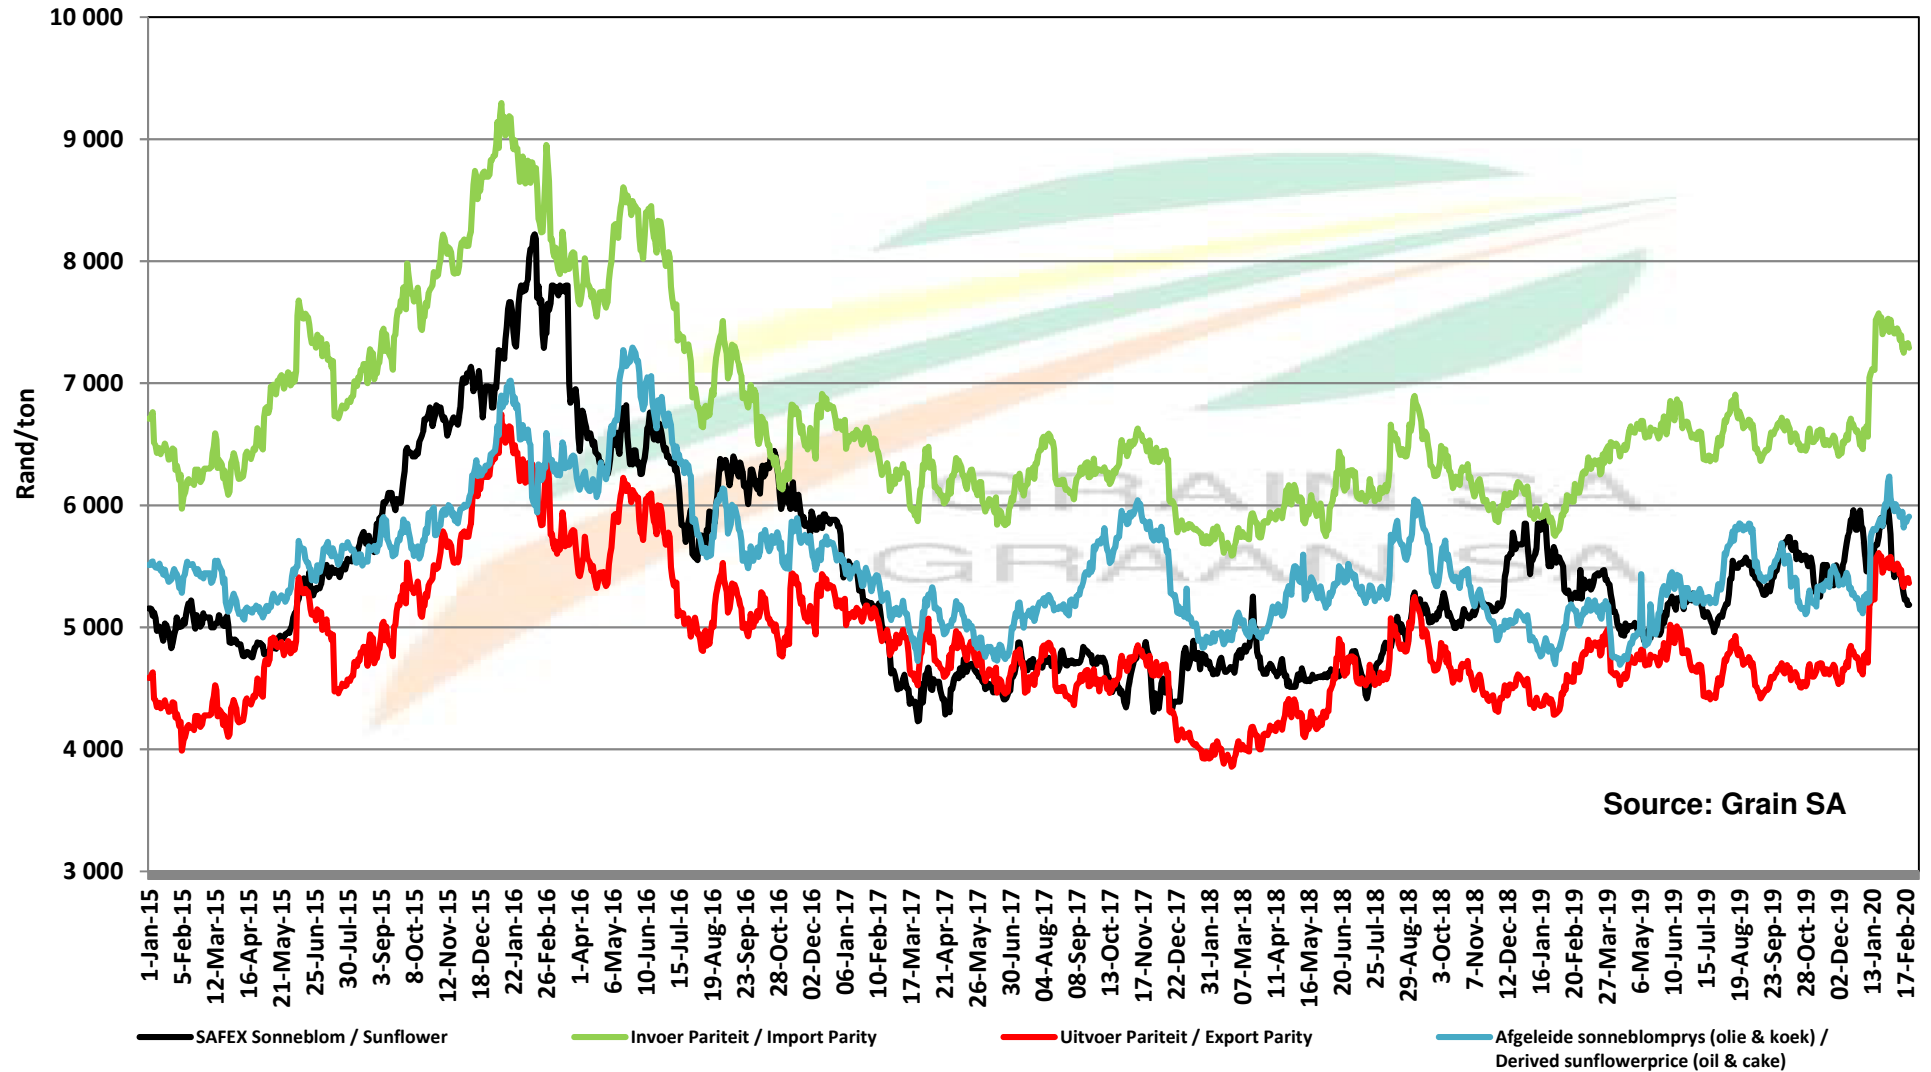

PRICES OF EU SUNFLOWER SEED DELIVERED IN RANDFONTEIN PRYSE VAN EU SONNEBLOMSAAD GELEWER IN RANDFONTEIN

PRICES OF EU SUNFLOWER SEED DELIVERED IN RANDFONTEIN PRYSE VAN EU SONNEBLOMSAAD GELEWER IN RANDFONTEIN

PRICES OF SOYBEAN SEED DELIVERED IN RANDFONTEIN PRYSE VAN SOJABOONSAAD GELEWER IN RANDFONTEIN

Source: Grain SA

PRICES OF ARGENTINIAN SOYBEAN SEED DELIVERED IN RANDFONTEIN

PRYSE VAN ARGENTYNSE SOJABOONSAAD GELEWER IN RANDFONTEIN