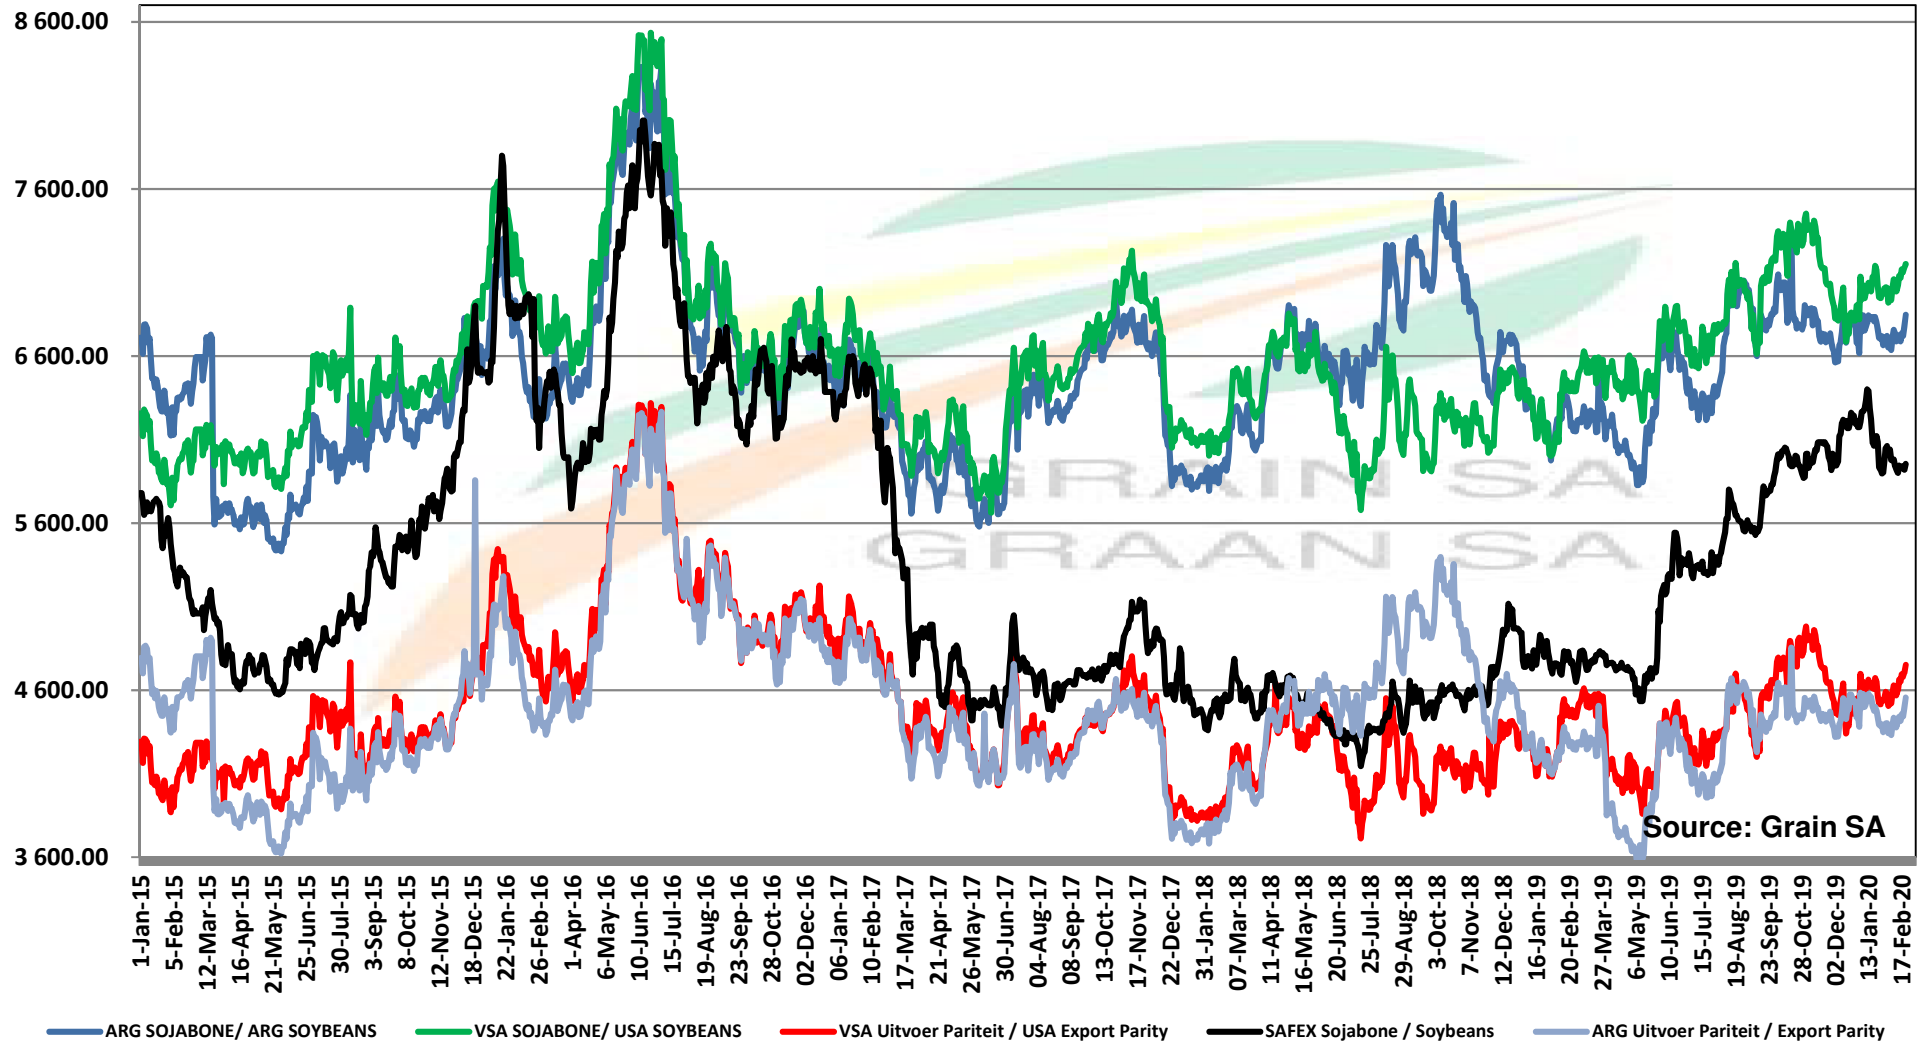

PRICES OF ARGENTINIAN SOYBEAN SEED DELIVERED IN RANDFONTEIN

PRYSE VAN ARGENTYNSE SOJABOONSAAD GELEWER IN RANDFONTEIN