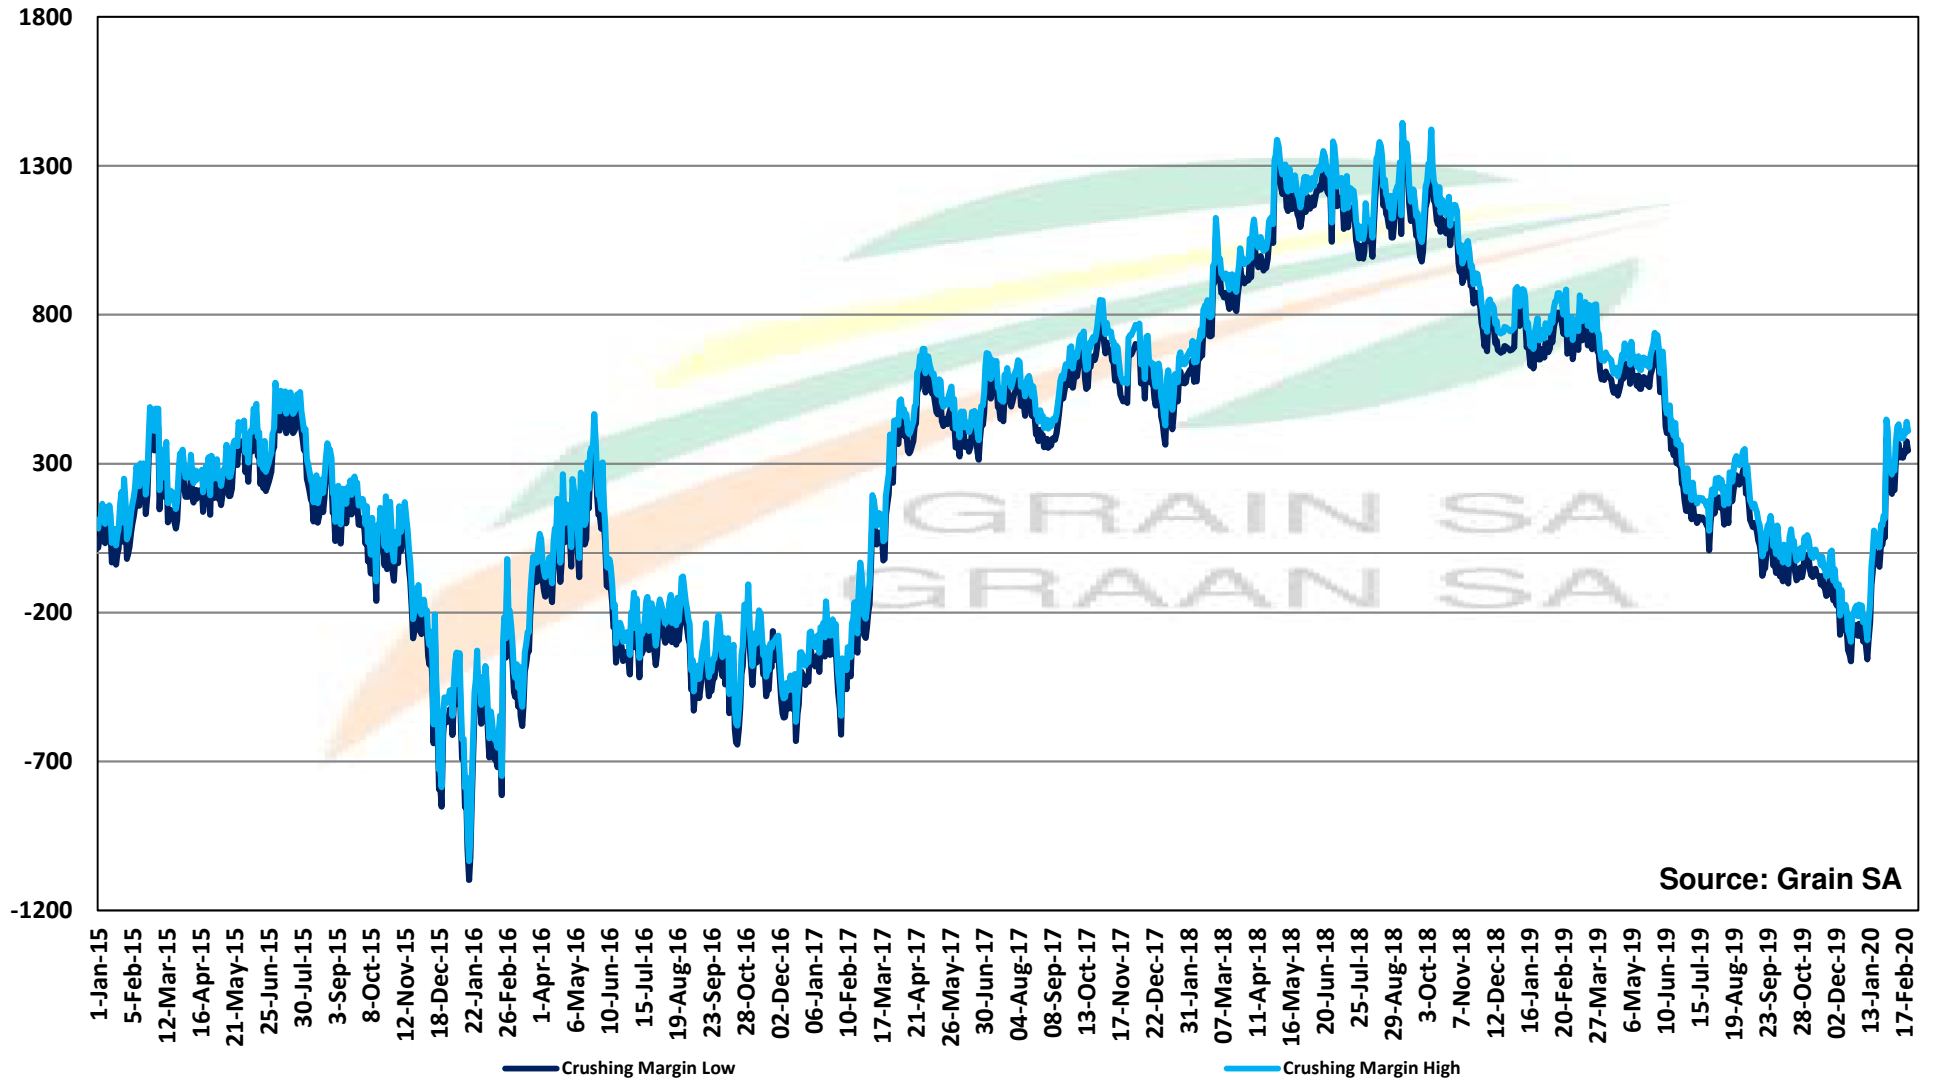

PRICES OF SOYBEAN CRUSHING MARGIN PRYSE VAN SOJABOON PERSMARGE

Source: Grain SA