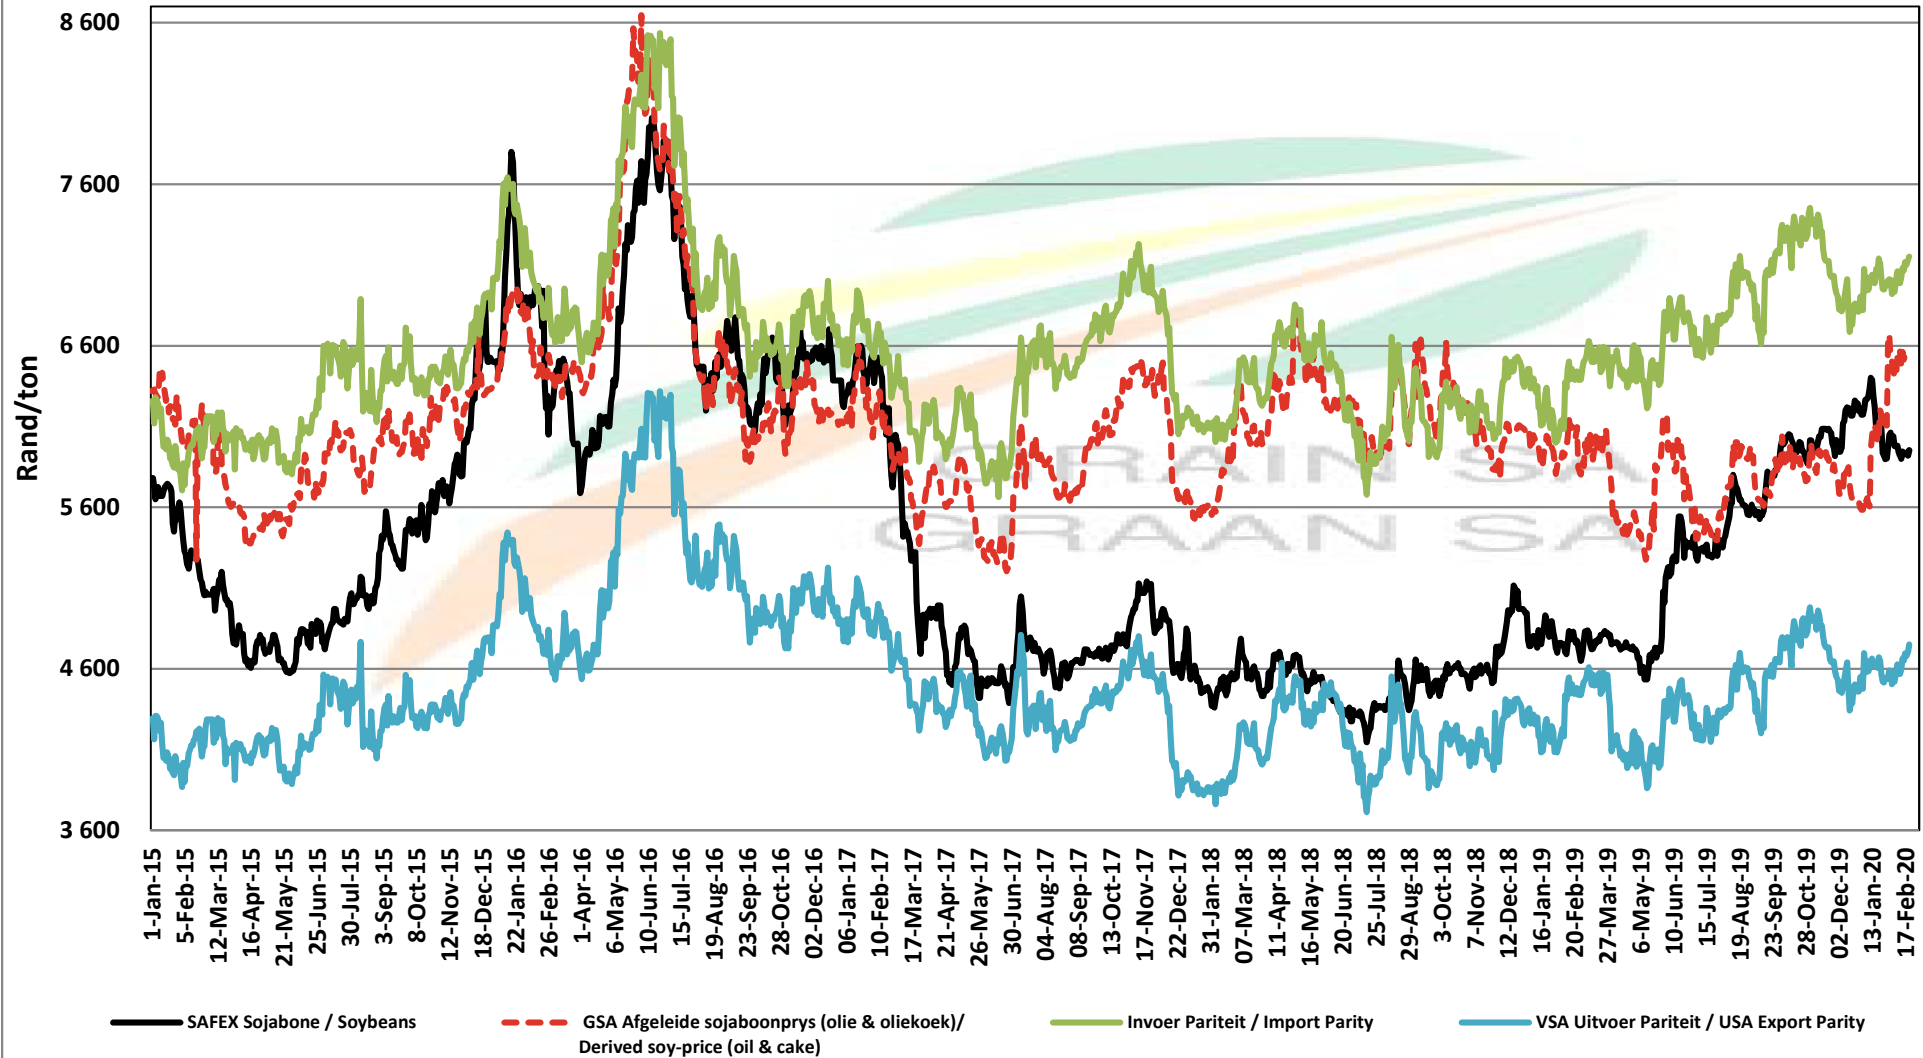

PRICES OF SOYBEAN SEED DELIVERED IN RANDFONTEIN PRYSE VAN SOJABOONSAAD GELEWER IN RANDFONTEIN

Source: Grain SA

PRICES OF ARGENTINIAN SOYBEAN SEED DELIVERED IN RANDFONTEIN

PRYSE VAN ARGENTYNSE SOJABOONSAAD GELEWER IN RANDFONTEIN

PRICES OF DERIVED SOYBEAN DELIVERED IN RANDFONTEIN PRYSE VAN AFGELEIDE SOJABONE GELEWER IN RANDFONTEIN

Source: Grain SA

PRICES OF SOYBEAN CRUSHING MARGIN PRYSE VAN SOJABOON PERSMARGE

Source: Grain SA

PRICES OF BRAZILIAN SOYBEAN DELIVERED IN RANDFONTEIN
PRYSE VAN BRASILIAANSE SOJABONE GELEWER IN RANDFONTEIN