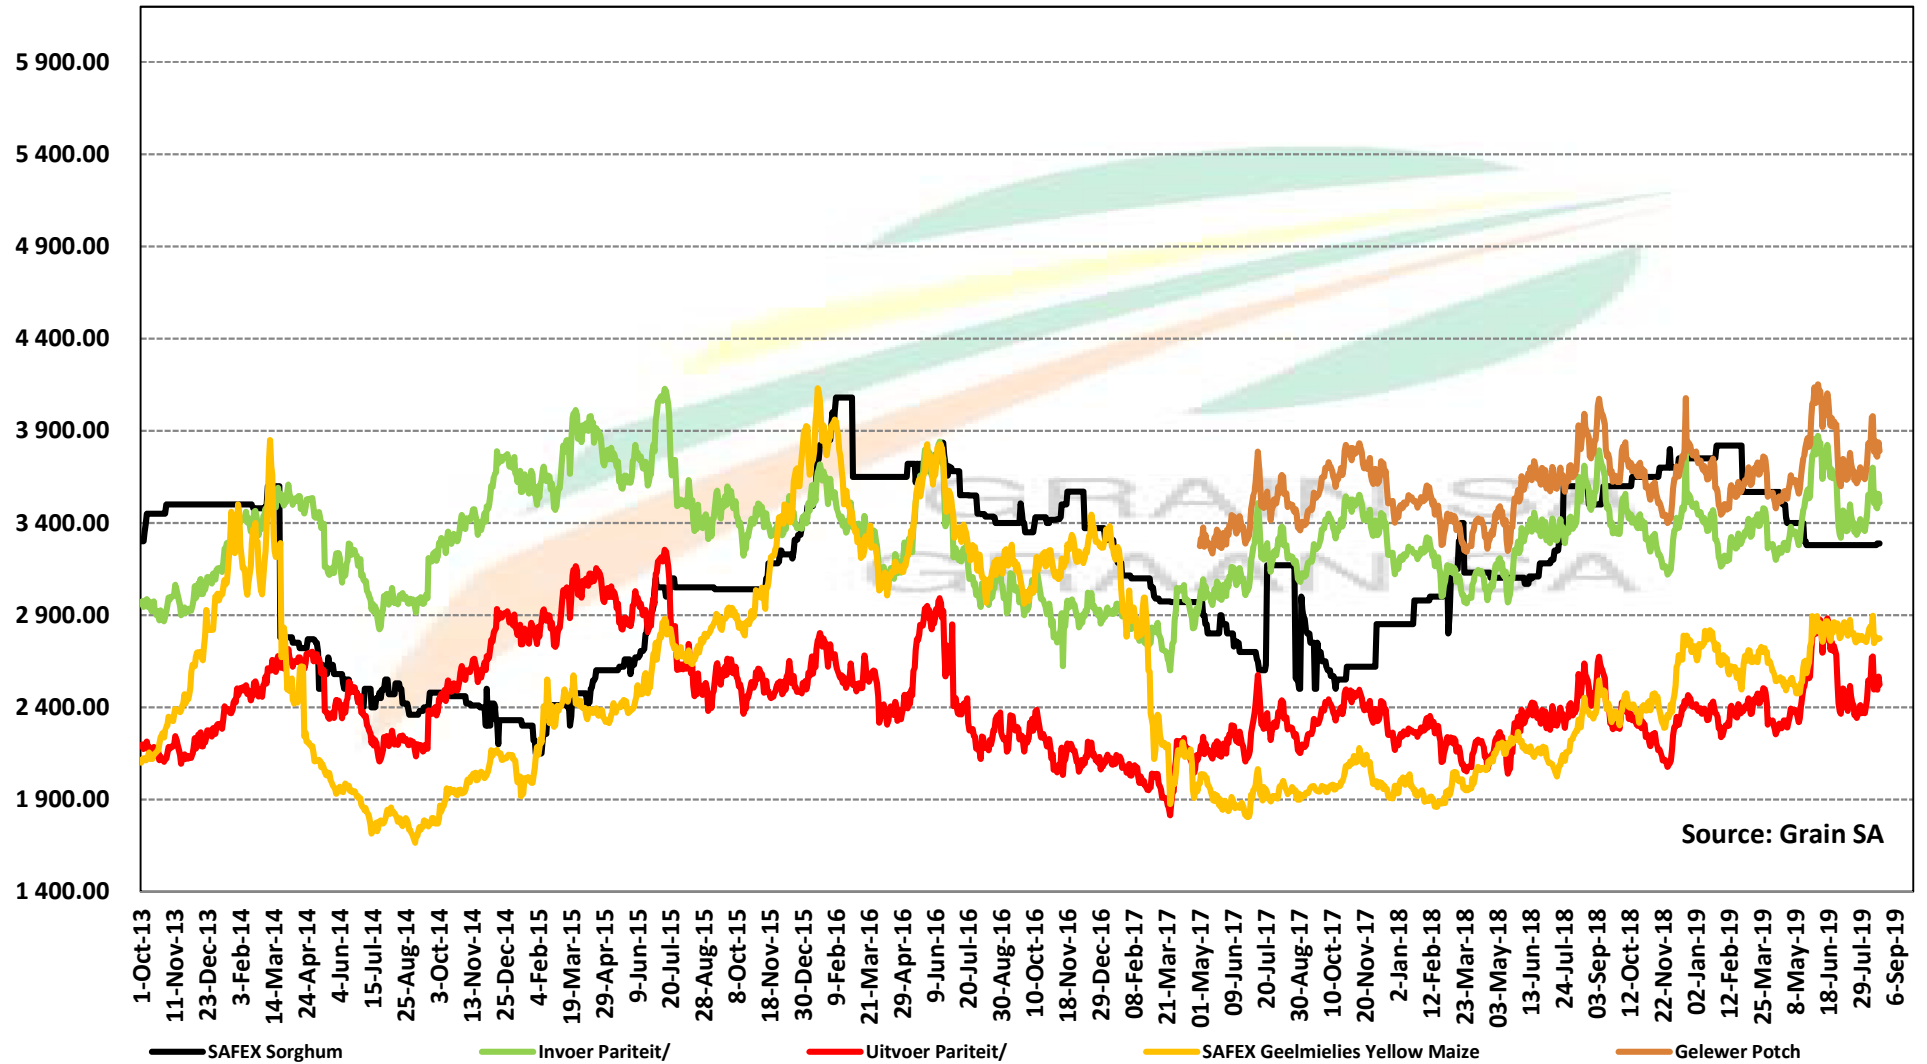

# PRICES OF USA SORGHUM DELIVERED IN RANDFONTEIN

## PRYSE VAN VSA SORGHUM GELEWER IN RANDFONTEIN

**\*PRICES OF USA WHITE MAIZE DELIVERED IN RANDFONTEIN**

**\*PRYSE VAN VSA WITMIELIES GELEWER IN RANDFONTEIN**

Source: Grain SA