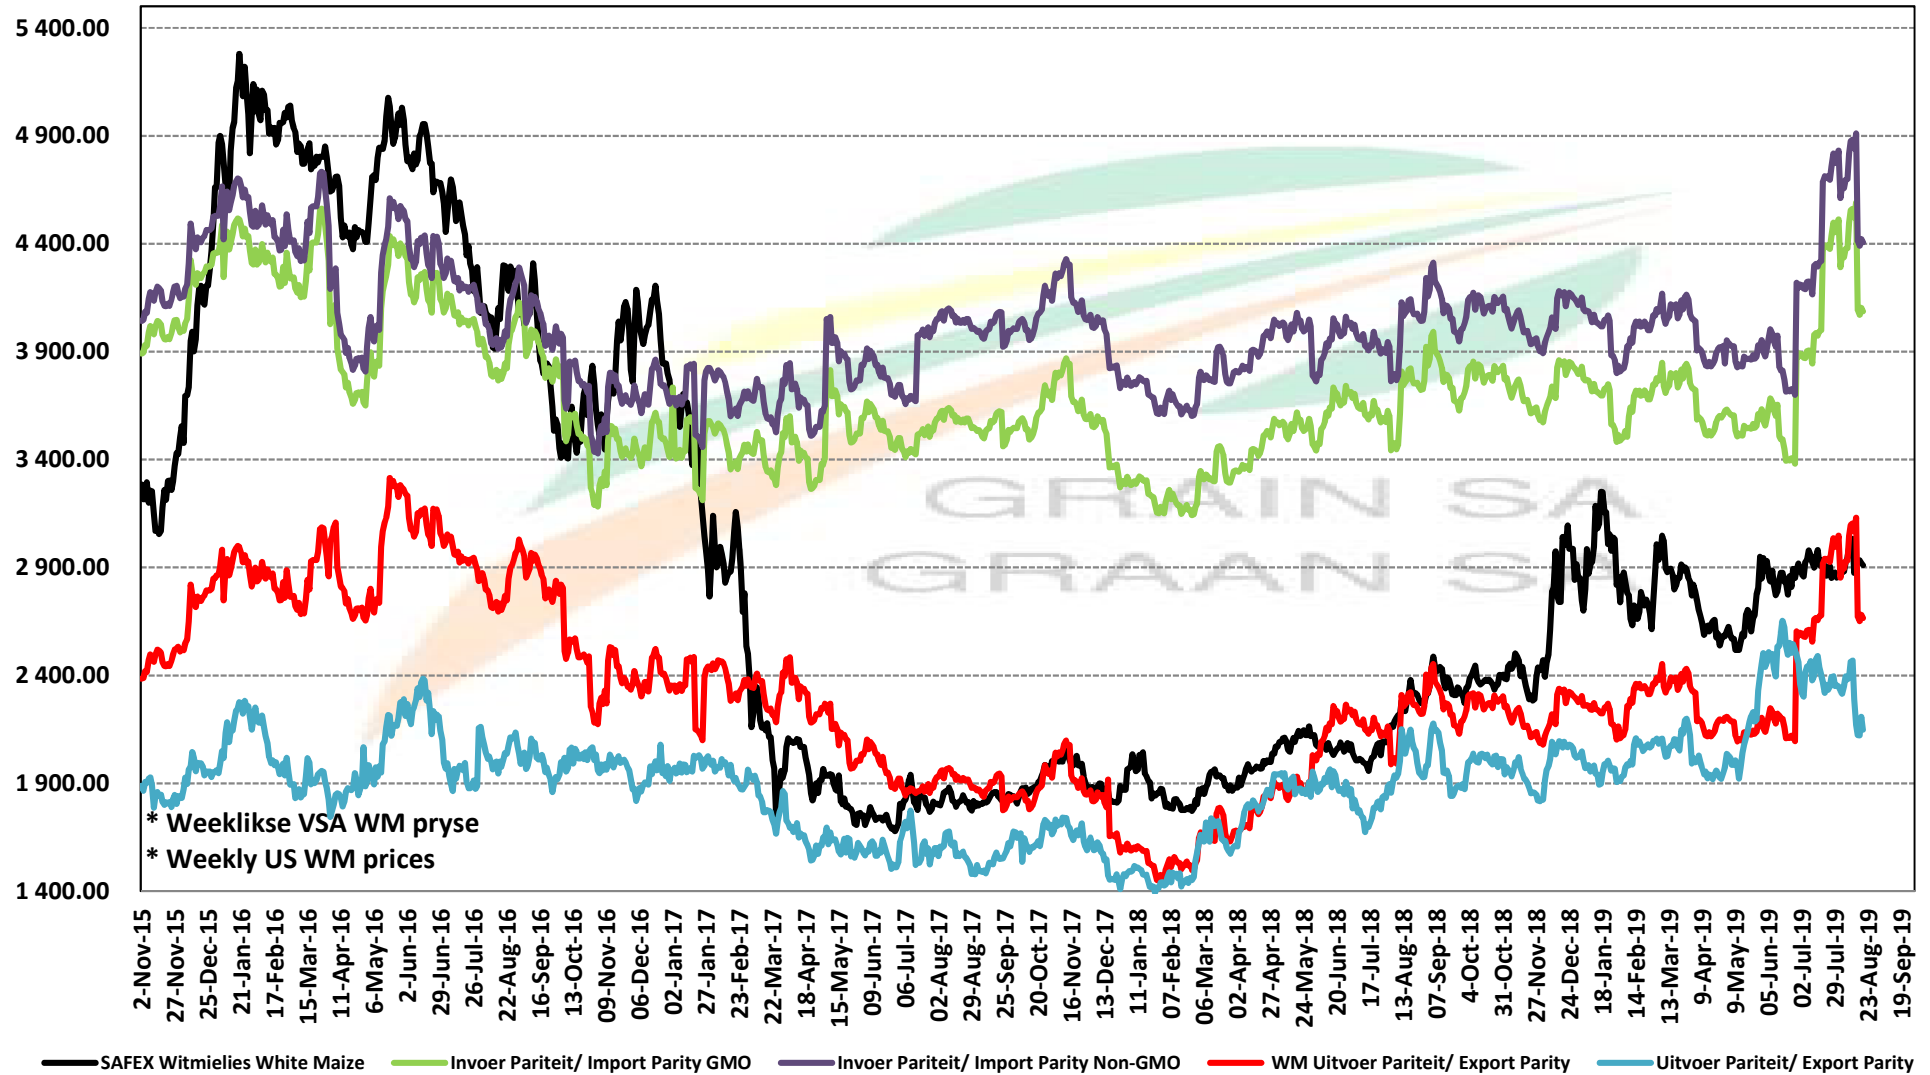

# PRICES OF USA SORGHUM DELIVERED IN RANDFONTEIN

## PRYSE VAN VSA SORGHUM GELEWER IN RANDFONTEIN

**\*PRICES OF USA WHITE MAIZE DELIVERED IN RANDFONTEIN**

**\*PRYSE VAN VSA WITMIELIES GELEWER IN RANDFONTEIN**

Source: Grain SA

# PRICES OF USA YELLOW MAIZE DELIVERED IN RANDFONTEIN