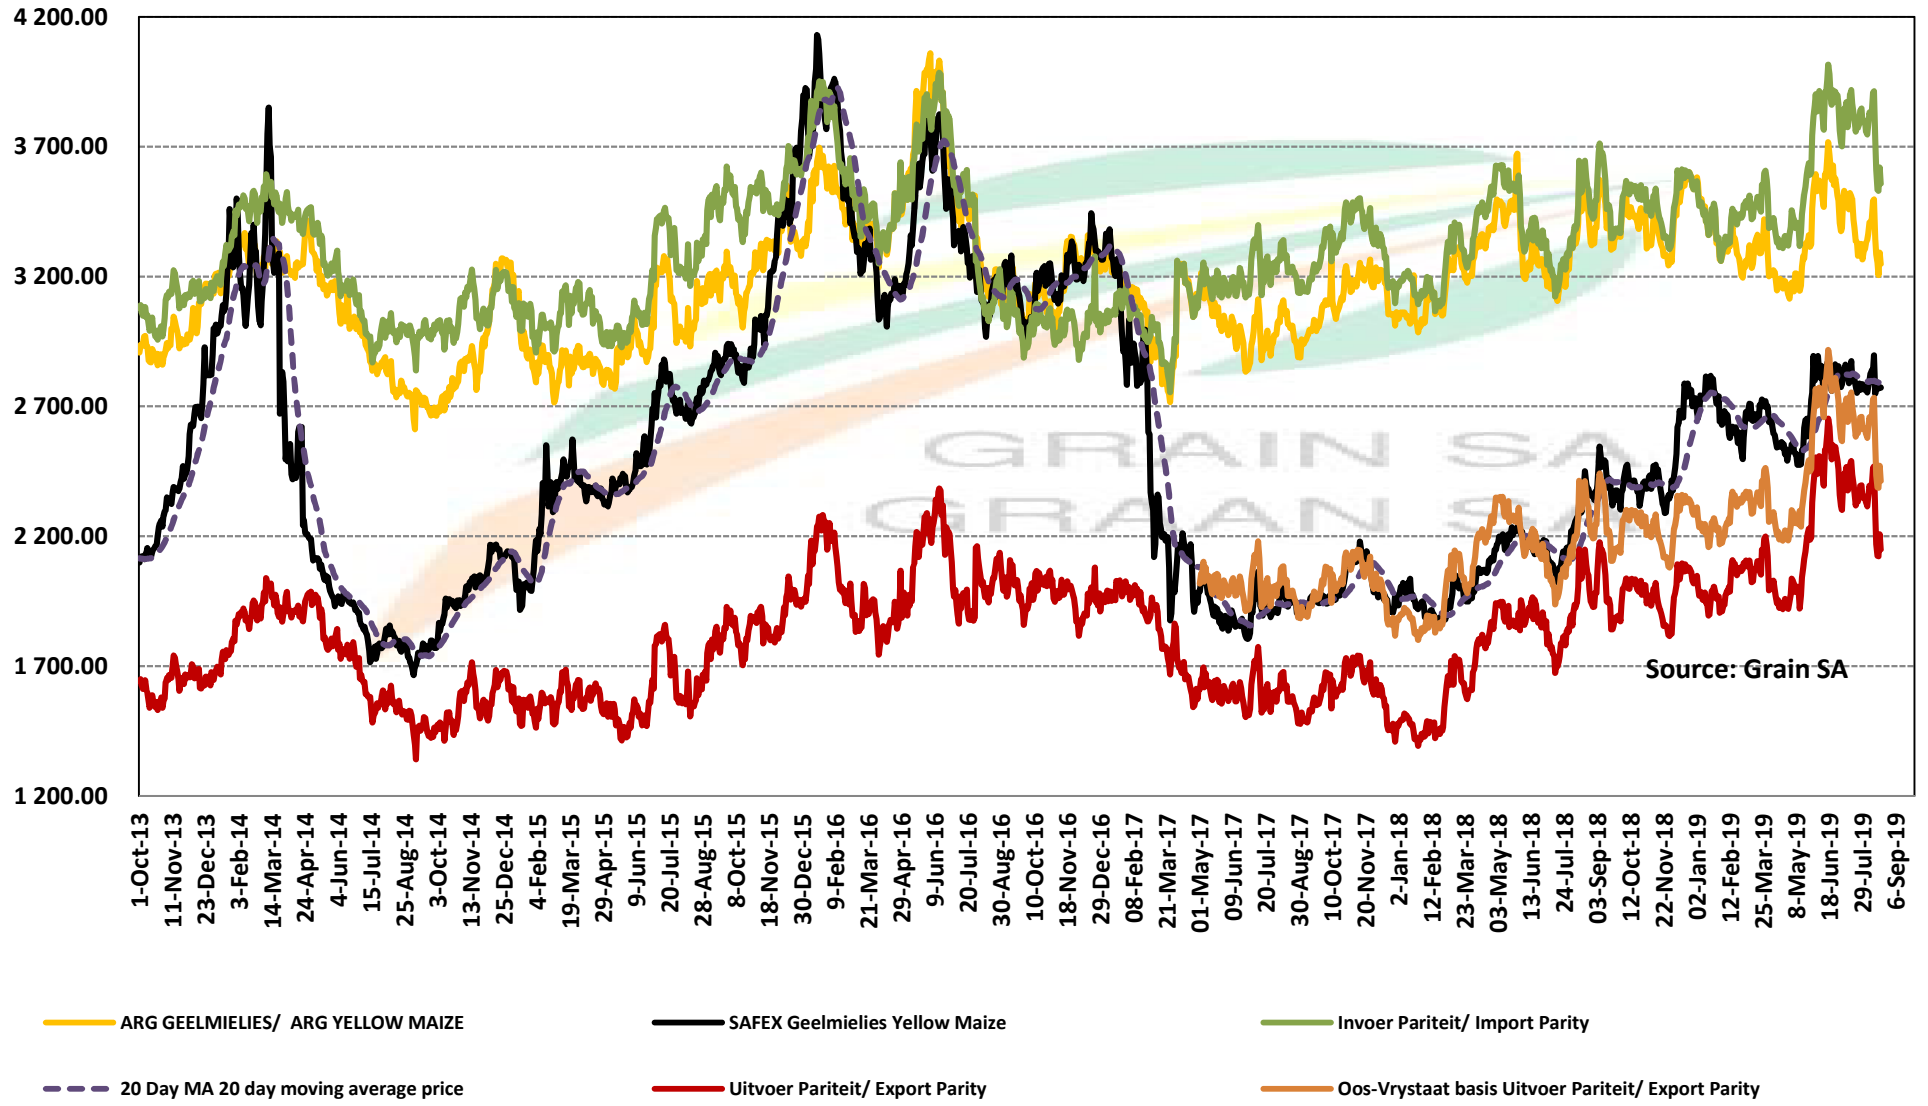

PRICES OF USA YELLOW MAIZE DELIVERED IN RANDFONTEIN

PRYSE VAN VSA GEELMIELIES GELEWER IN RANDFONTEIN