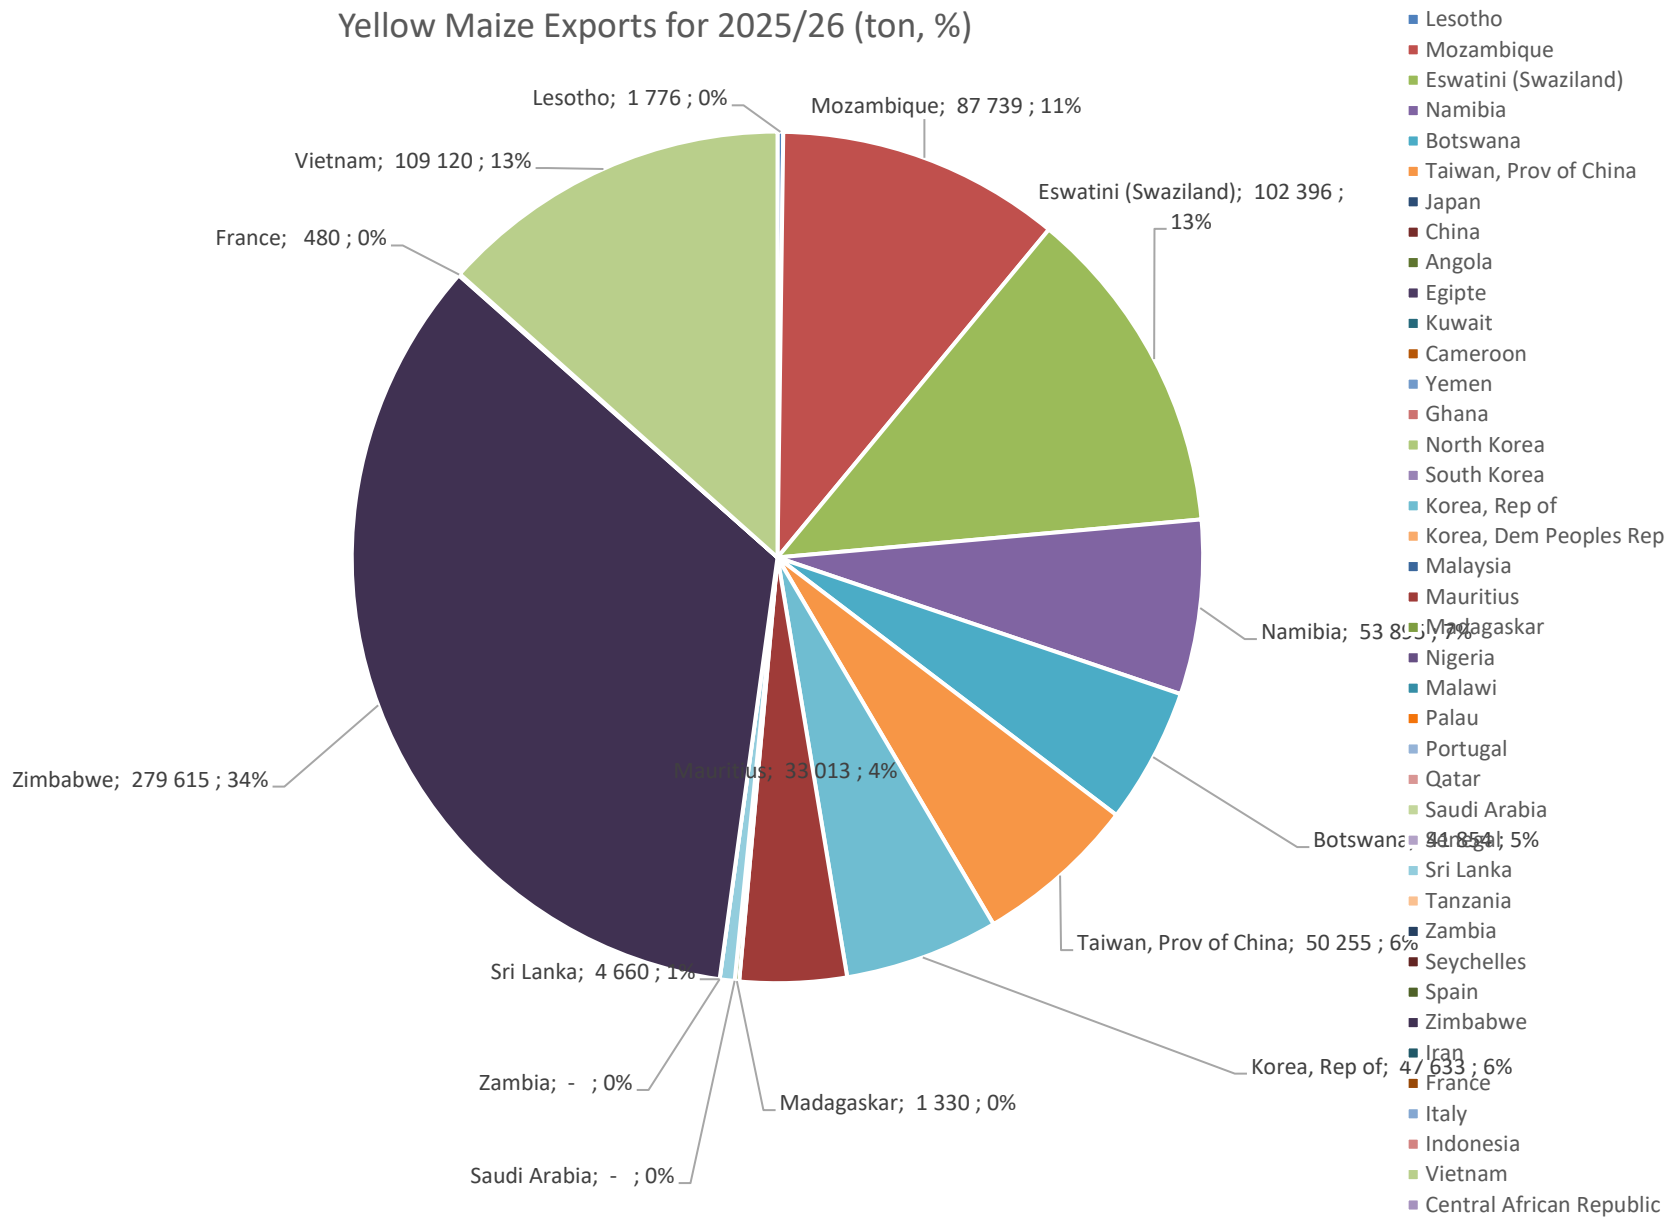

Yellow Maize Exports for 2025/26 (ton, %)

White Maize Exports for 2025/26 (ton, %)

RSA Weeklikse mielie-uitvoere
RSA Weekly maize exports

■ Total / maize Weekliks/Weekly ■ Wit/White

Cumulative Exports of White Maize for 2025/26