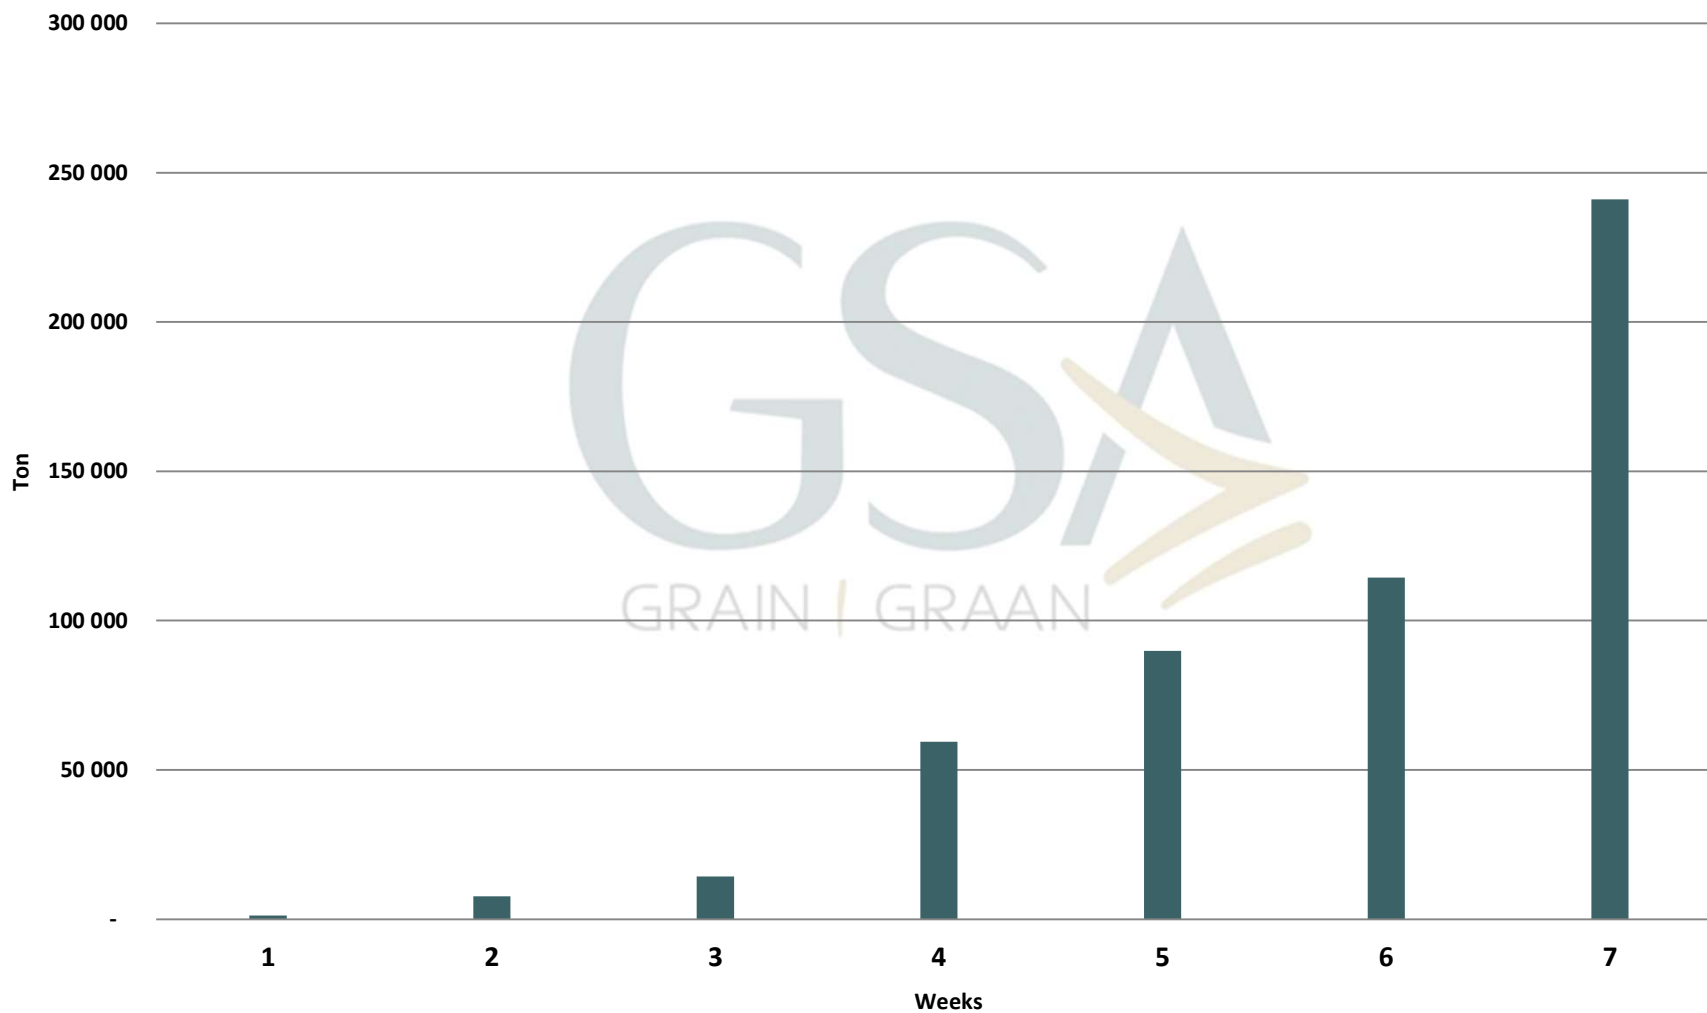

Weeklikse kumulatiewe Sojaboon lewerings (Bemarkingsjaar: Maart 2025 tot Februarie 2026)

■ Sojabone/Soybeans

Total YTD soybean deliveries for the 2024/25 season vs previous season's