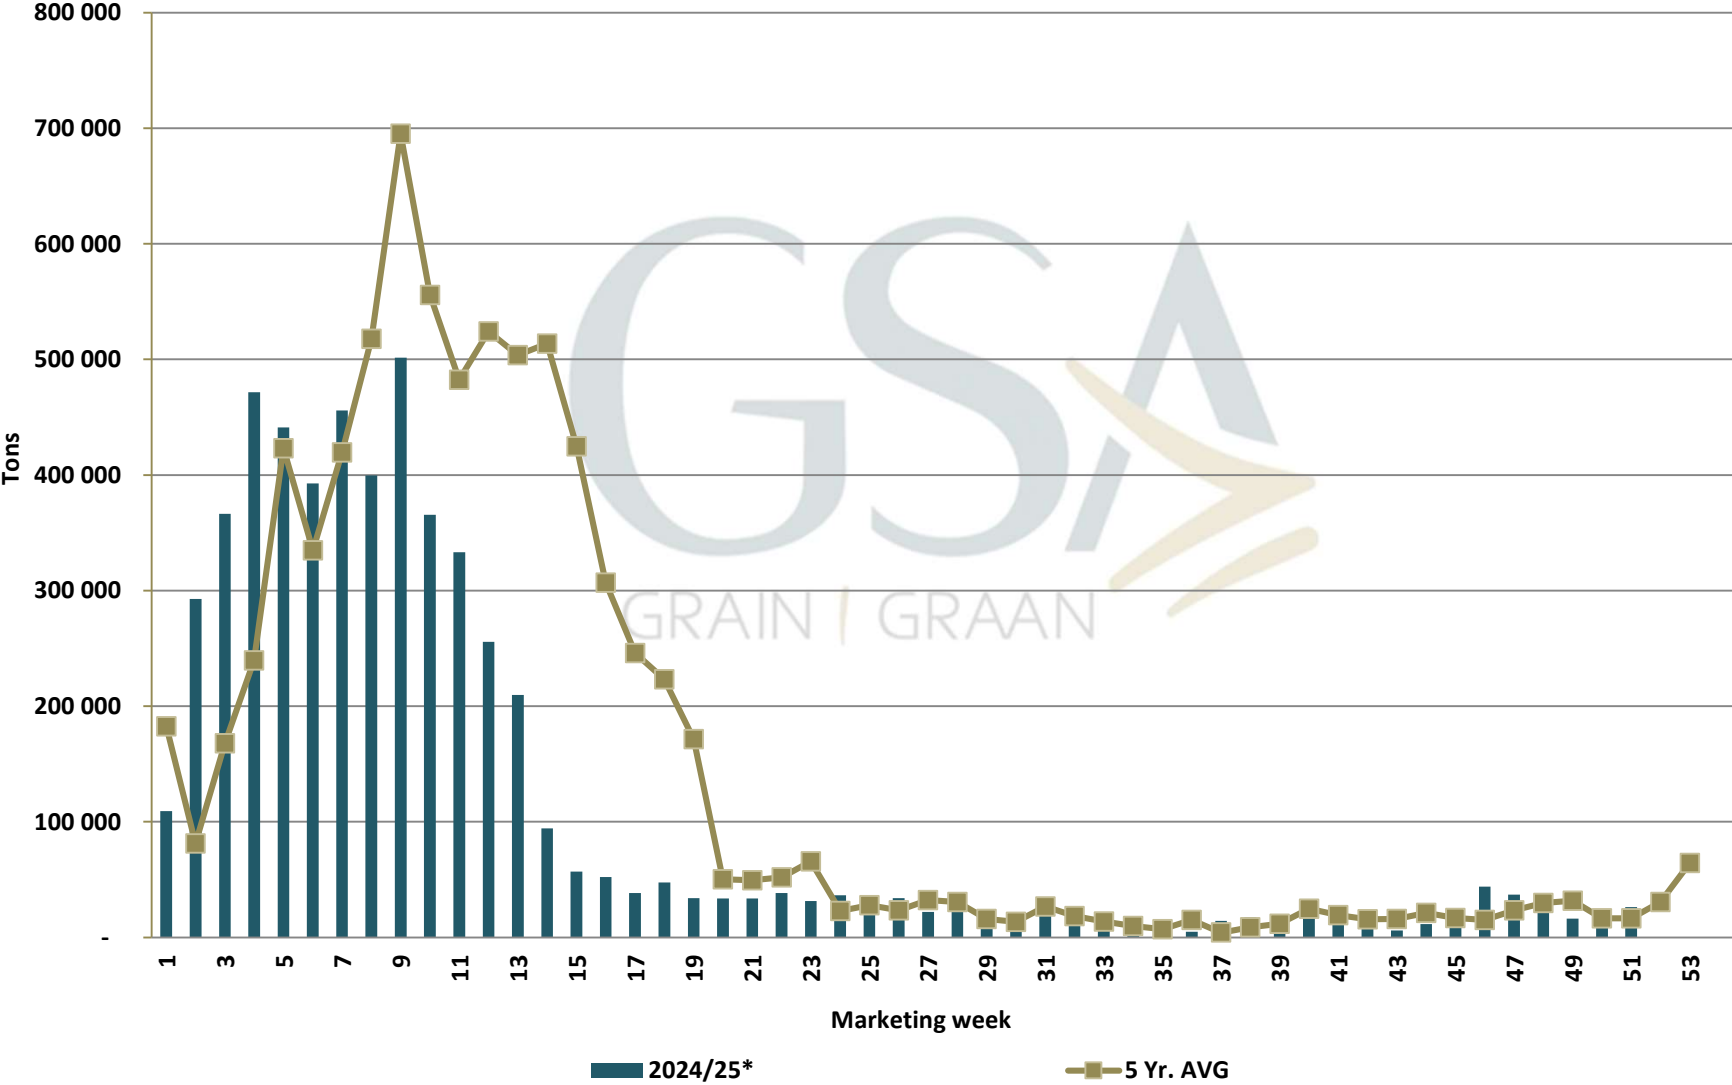

White Maize: Weekly producer deliveries

Yellow Maize: Weekly producer deliveries

Weeklikse mielielewerings (Bemarkingsjaar: Mei 2023 tot April 2024)

Weekly total maize deliveries (Marketing year: May 2024 to April 2025)

Weeklikse kumulatiewe mielielewerings (Bemarkingsjaar: Mei tot April)