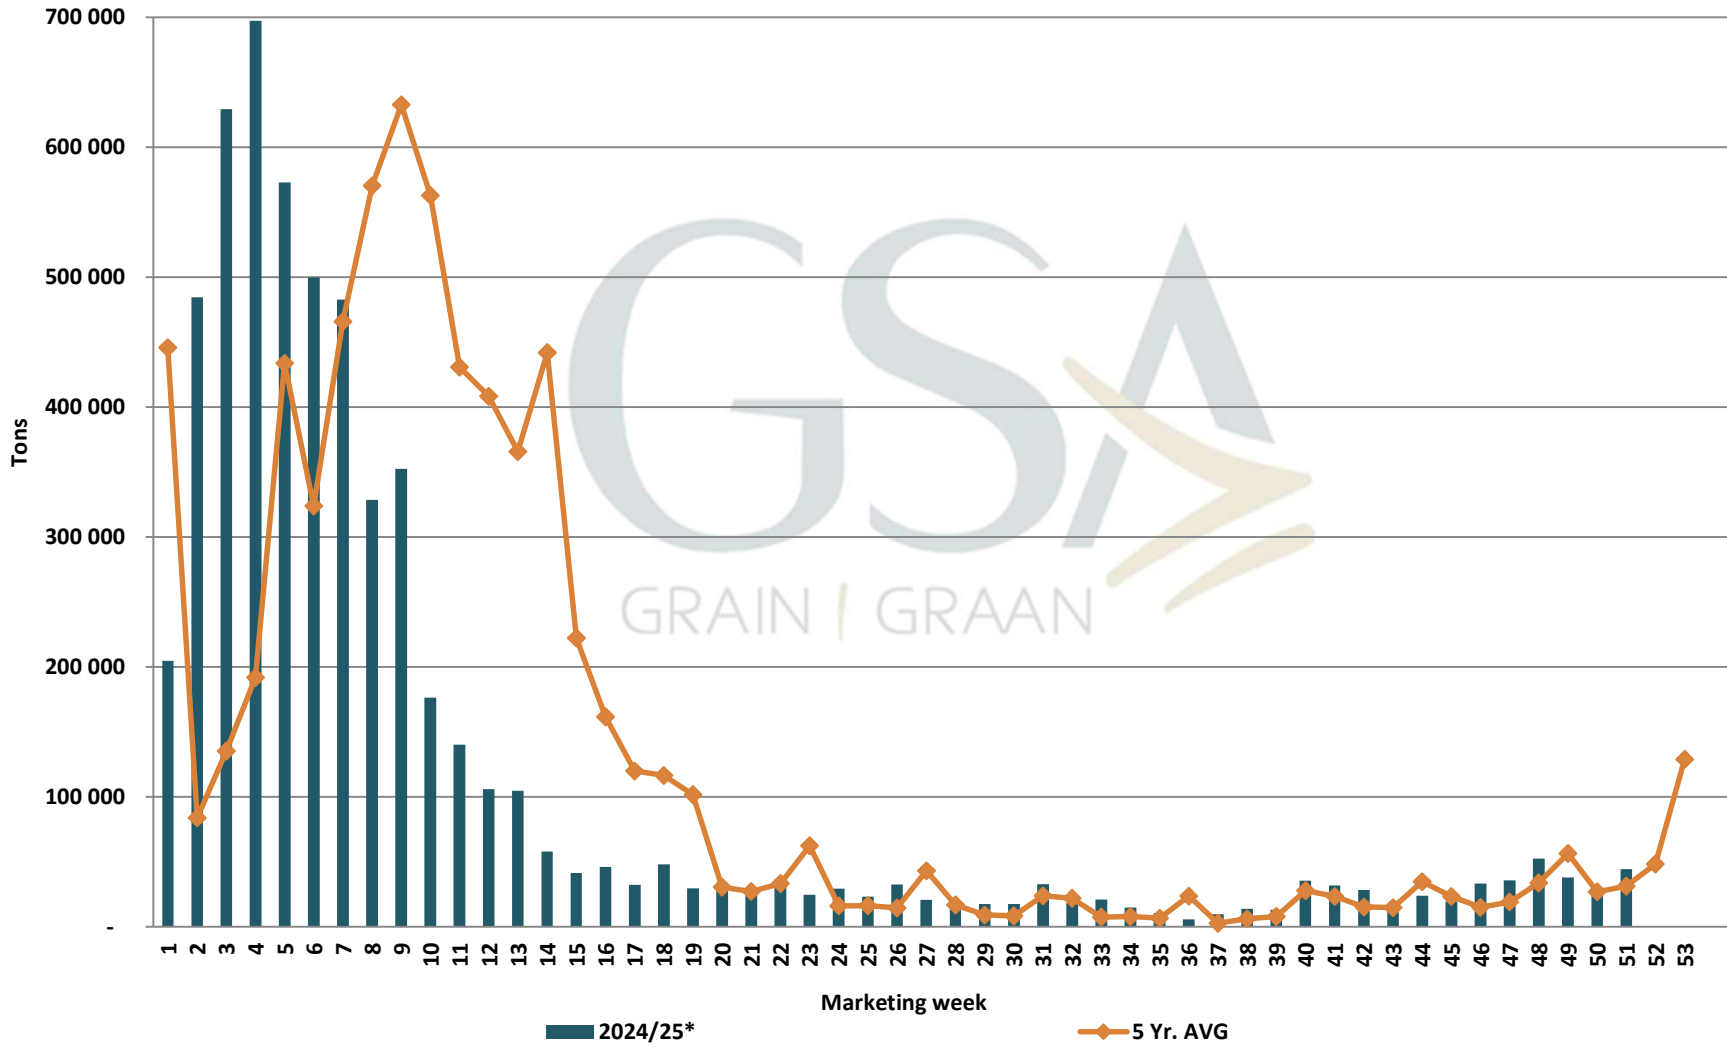

White Maize: Weekly producer deliveries

Yellow Maize: Weekly producer deliveries

Weeklikse mielielewerings (Bemarkingsjaar: Mei 2023 tot April 2024)

Weekly total maize deliveries (Marketing year: May 2024 to April 2025)

Weeklikse kumulatiewe mielielewerings (Bemarkingsjaar: Mei tot April)