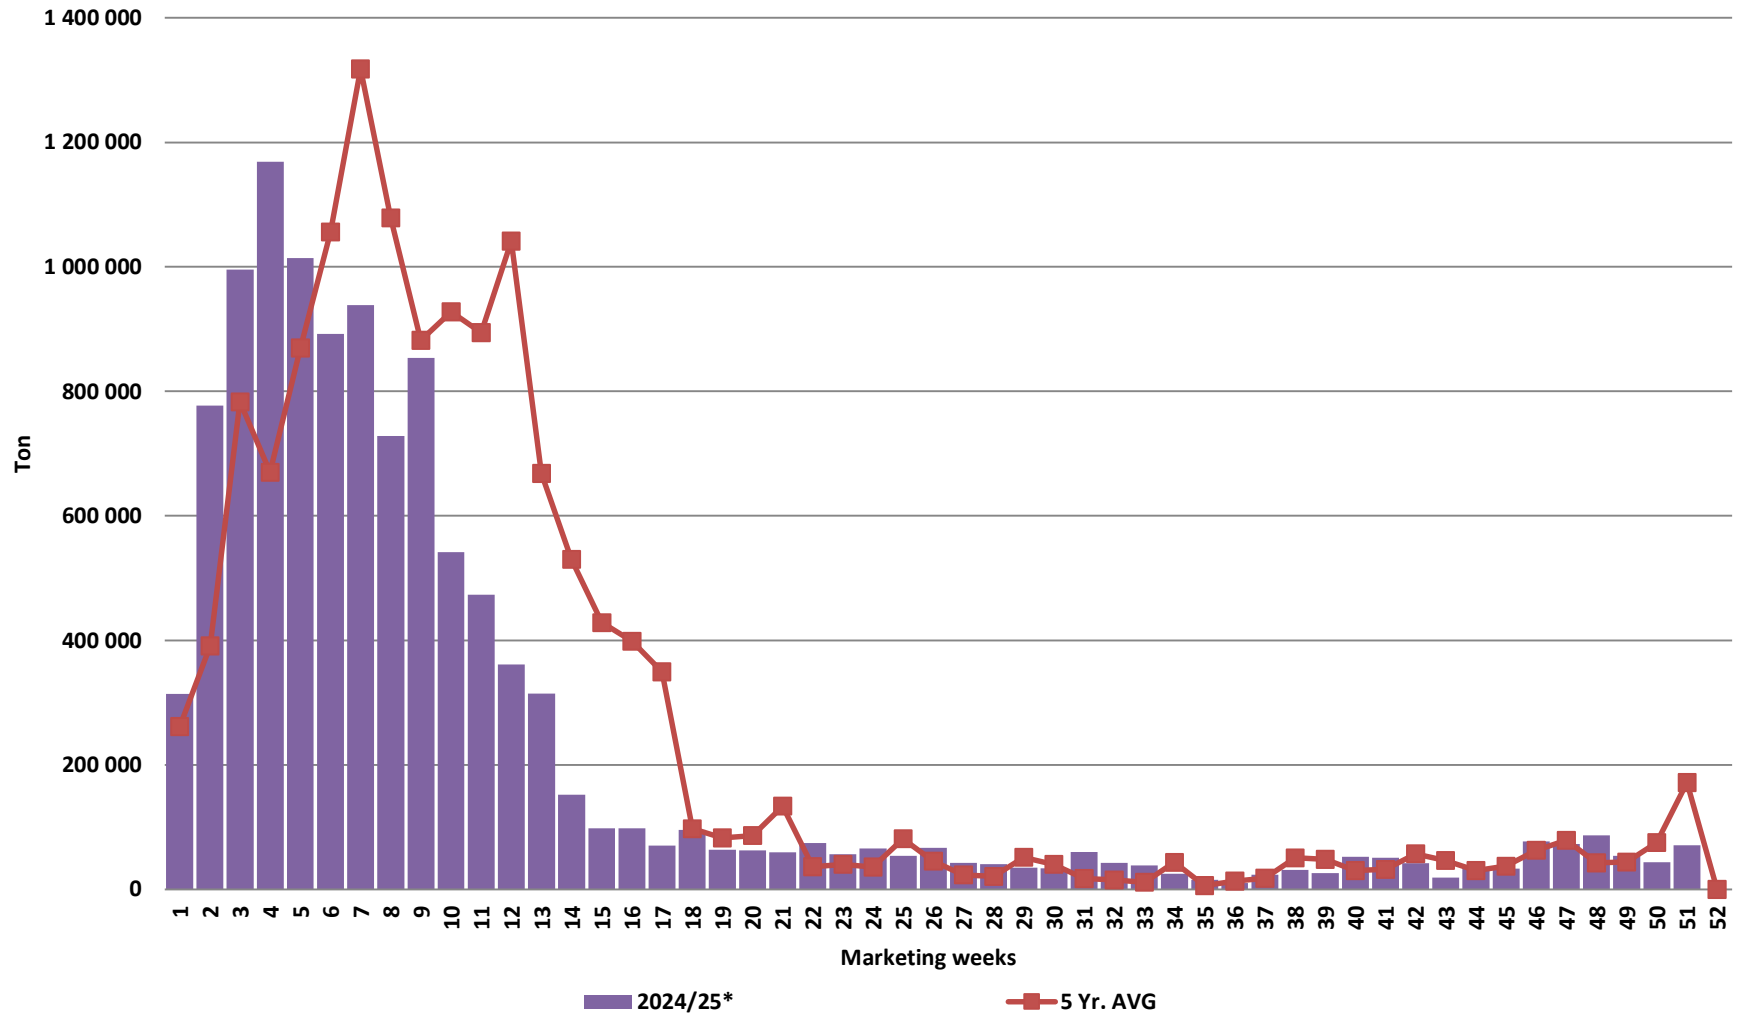

White Maize: Weekly producer deliveries

Yellow Maize: Weekly producer deliveries

Weeklikse mielielewerings (Bemarkingsjaar: Mei 2023 tot April 2024)

Weekly total maize deliveries (Marketing year: May 2024 to April 2025)

Weeklikse kumulatiewe mielielewerings (Bemarkingsjaar: Mei tot April)