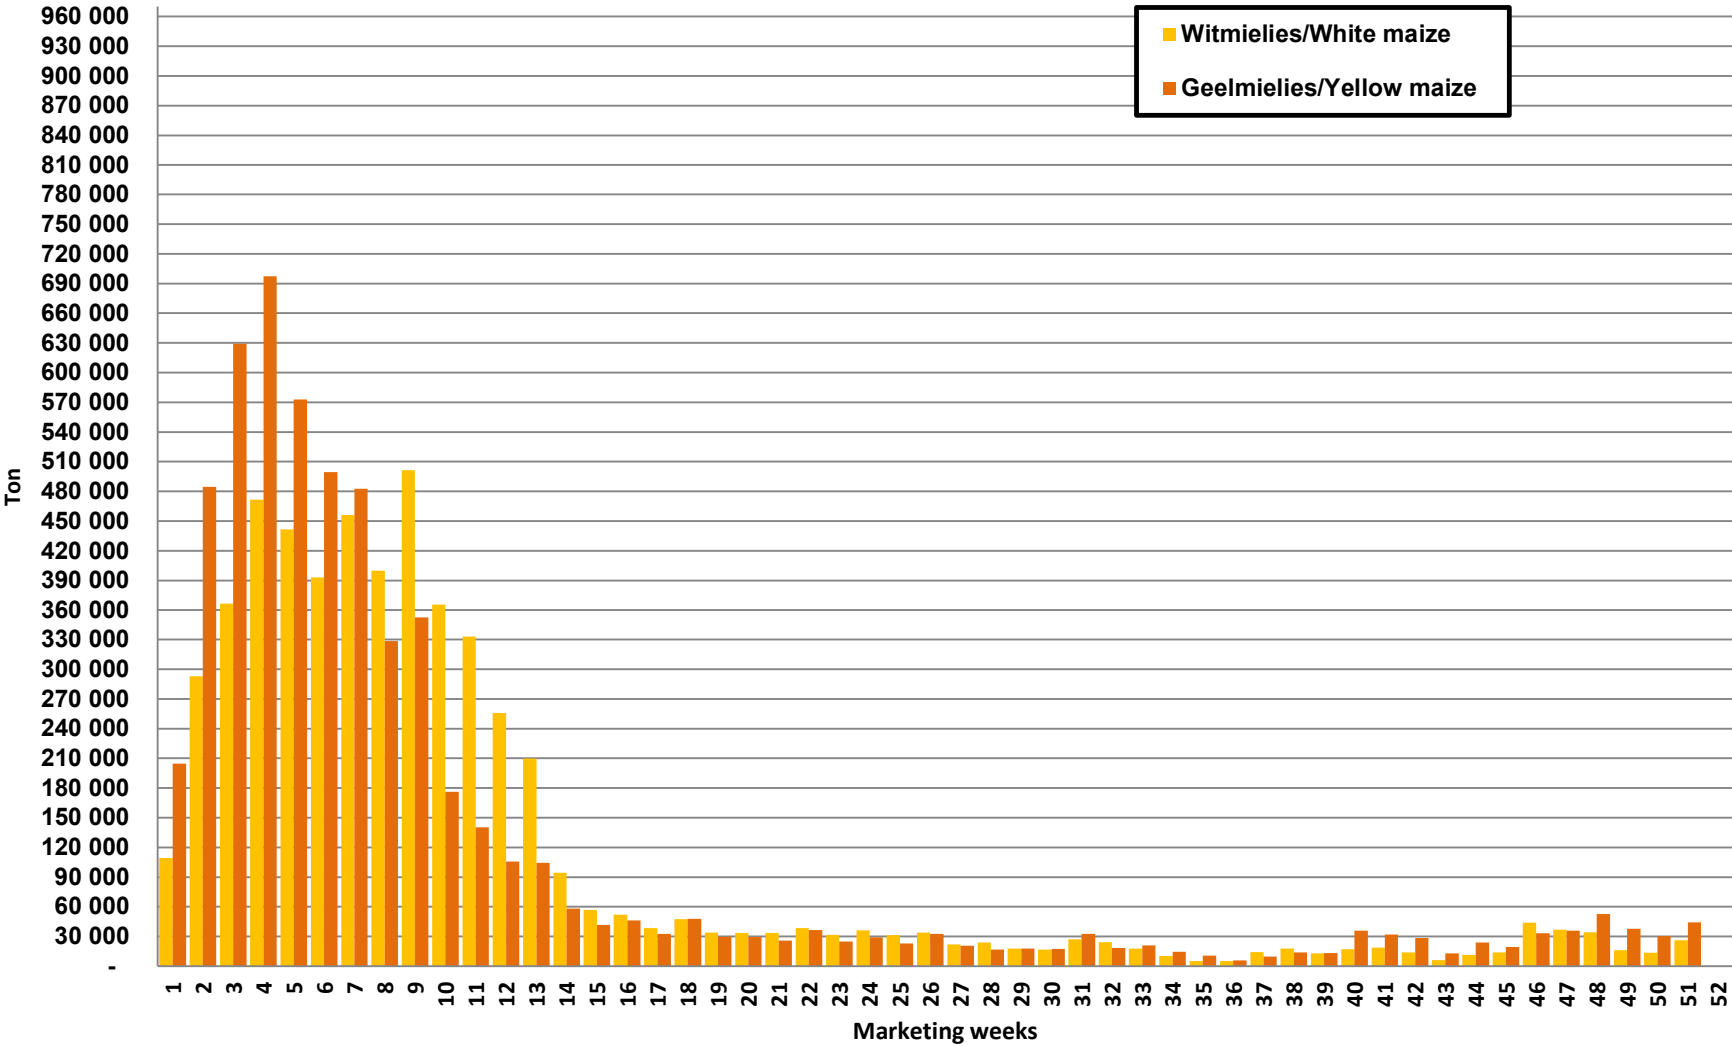

White Maize: Weekly producer deliveries

Yellow Maize: Weekly producer deliveries

Weeklikse mielielewerings (Bemarkingsjaar: Mei 2023 tot April 2024)

Weekly total maize deliveries (Marketing year: May 2024 to April 2025)

Weeklikse kumulatiewe mielielewerings (Bemarkingsjaar: Mei tot April)