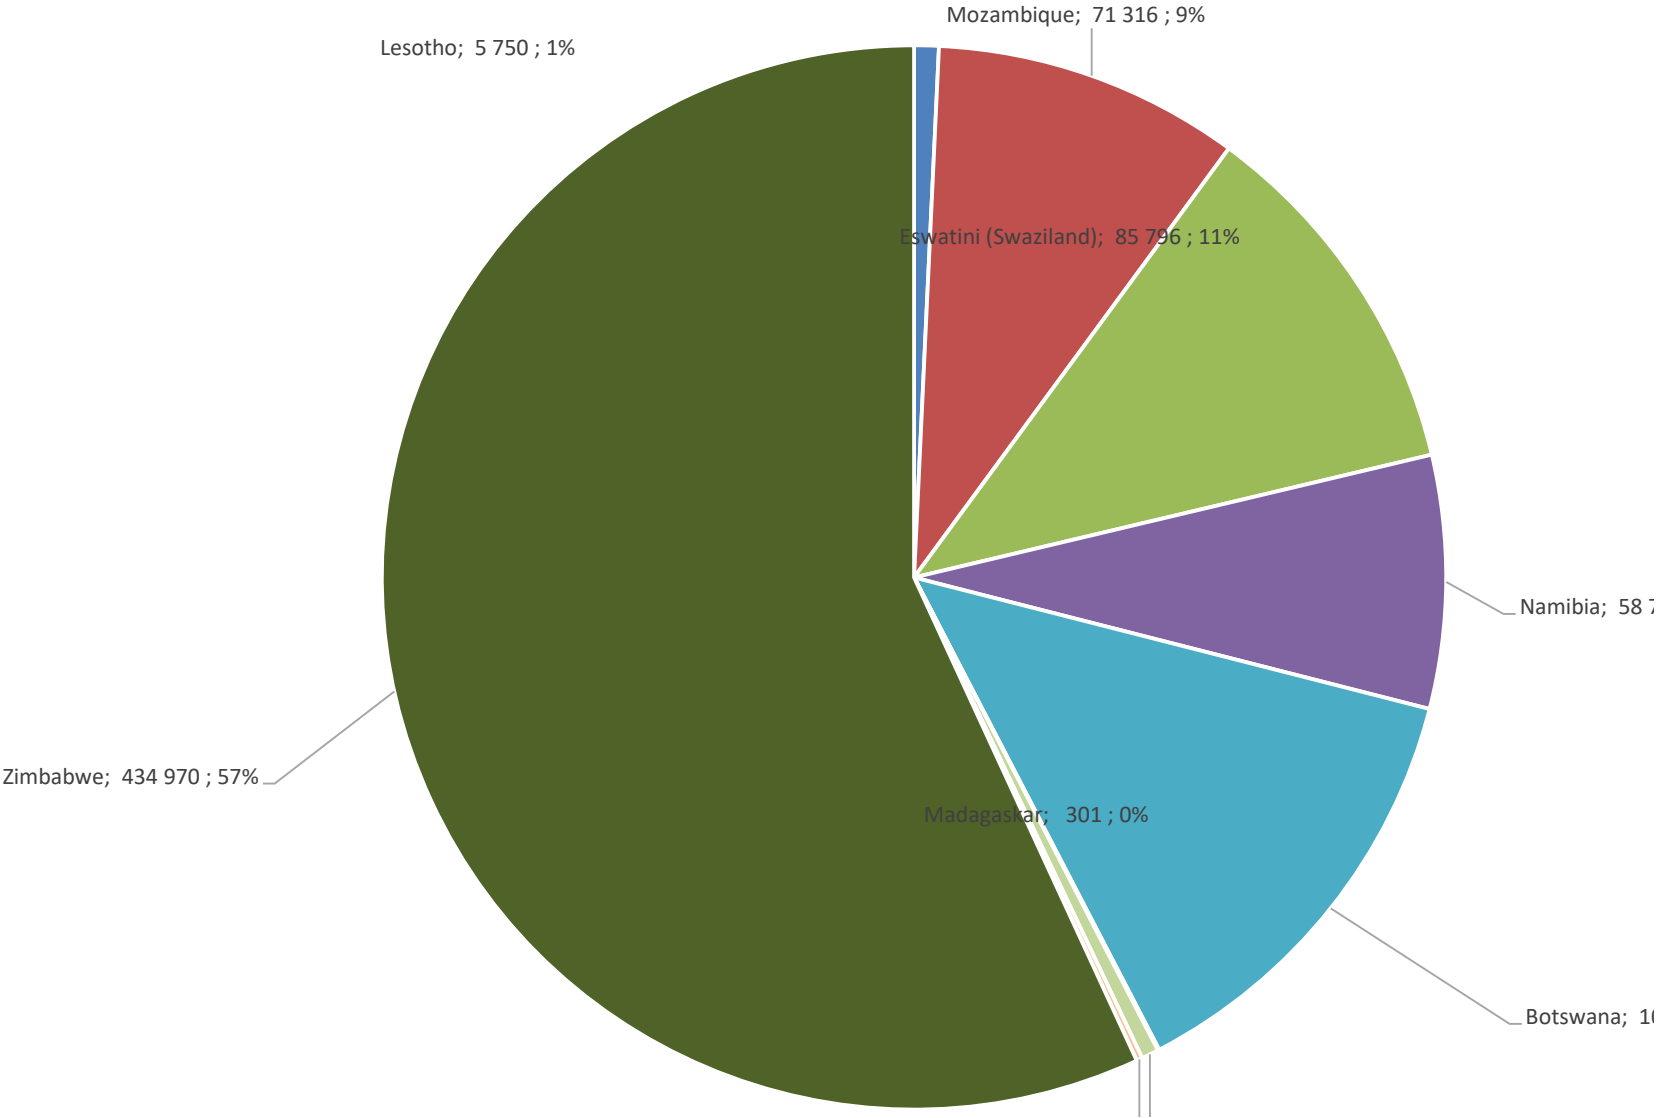

Yellow Maize Exports for 2024/25 (ton, %)

White Maize Exports for 2024/25 (ton, %)

RSA Weeklikse mielie-uitvoere
RSA Weekly maize exports

Cumulative Exports of White Maize for 2024/25

Cumulative Exports of Maize for 2023/24

**Cumulative Exports of Maize
2024/25 Bemarkingseisoen/ Marketing season**

Kumulatiewe Invoere van Mielies
Kumulative Imports of Maize
2024/25 Bemarkingseisoen/ Marketing season