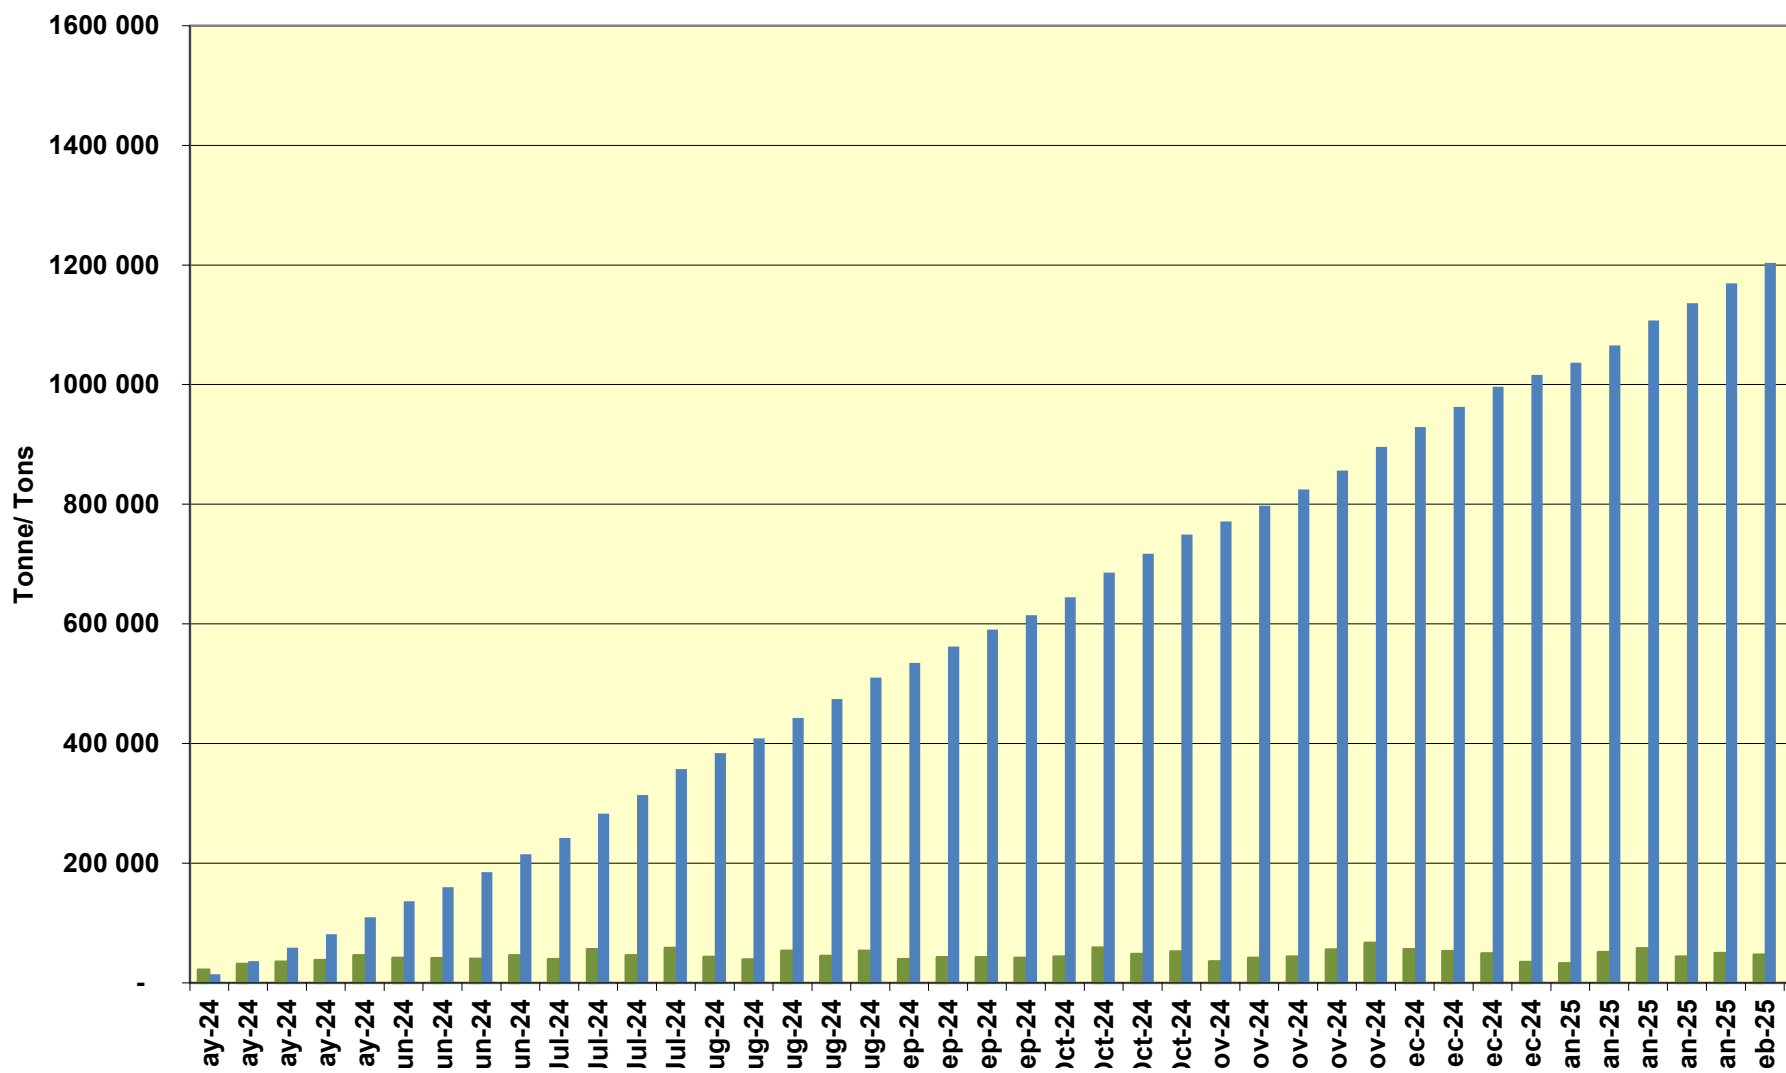

Yellow Maize Exports for 2024/25 (ton, %)

White Maize Exports for 2024/25 (ton, %)

RSA Weeklikse mielie-uitvoere
RSA Weekly maize exports

Cumulative Exports of White Maize for 2024/25

Cumulative Exports of Maize for 2023/24

**Cumulative Exports of Maize
2024/25 Bemarkingseisoen/ Marketing season**

Kumulatiewe Invoere van Mielies
Kumulative Imports of Maize
2024/25 Bemarkingseisoen/ Marketing season