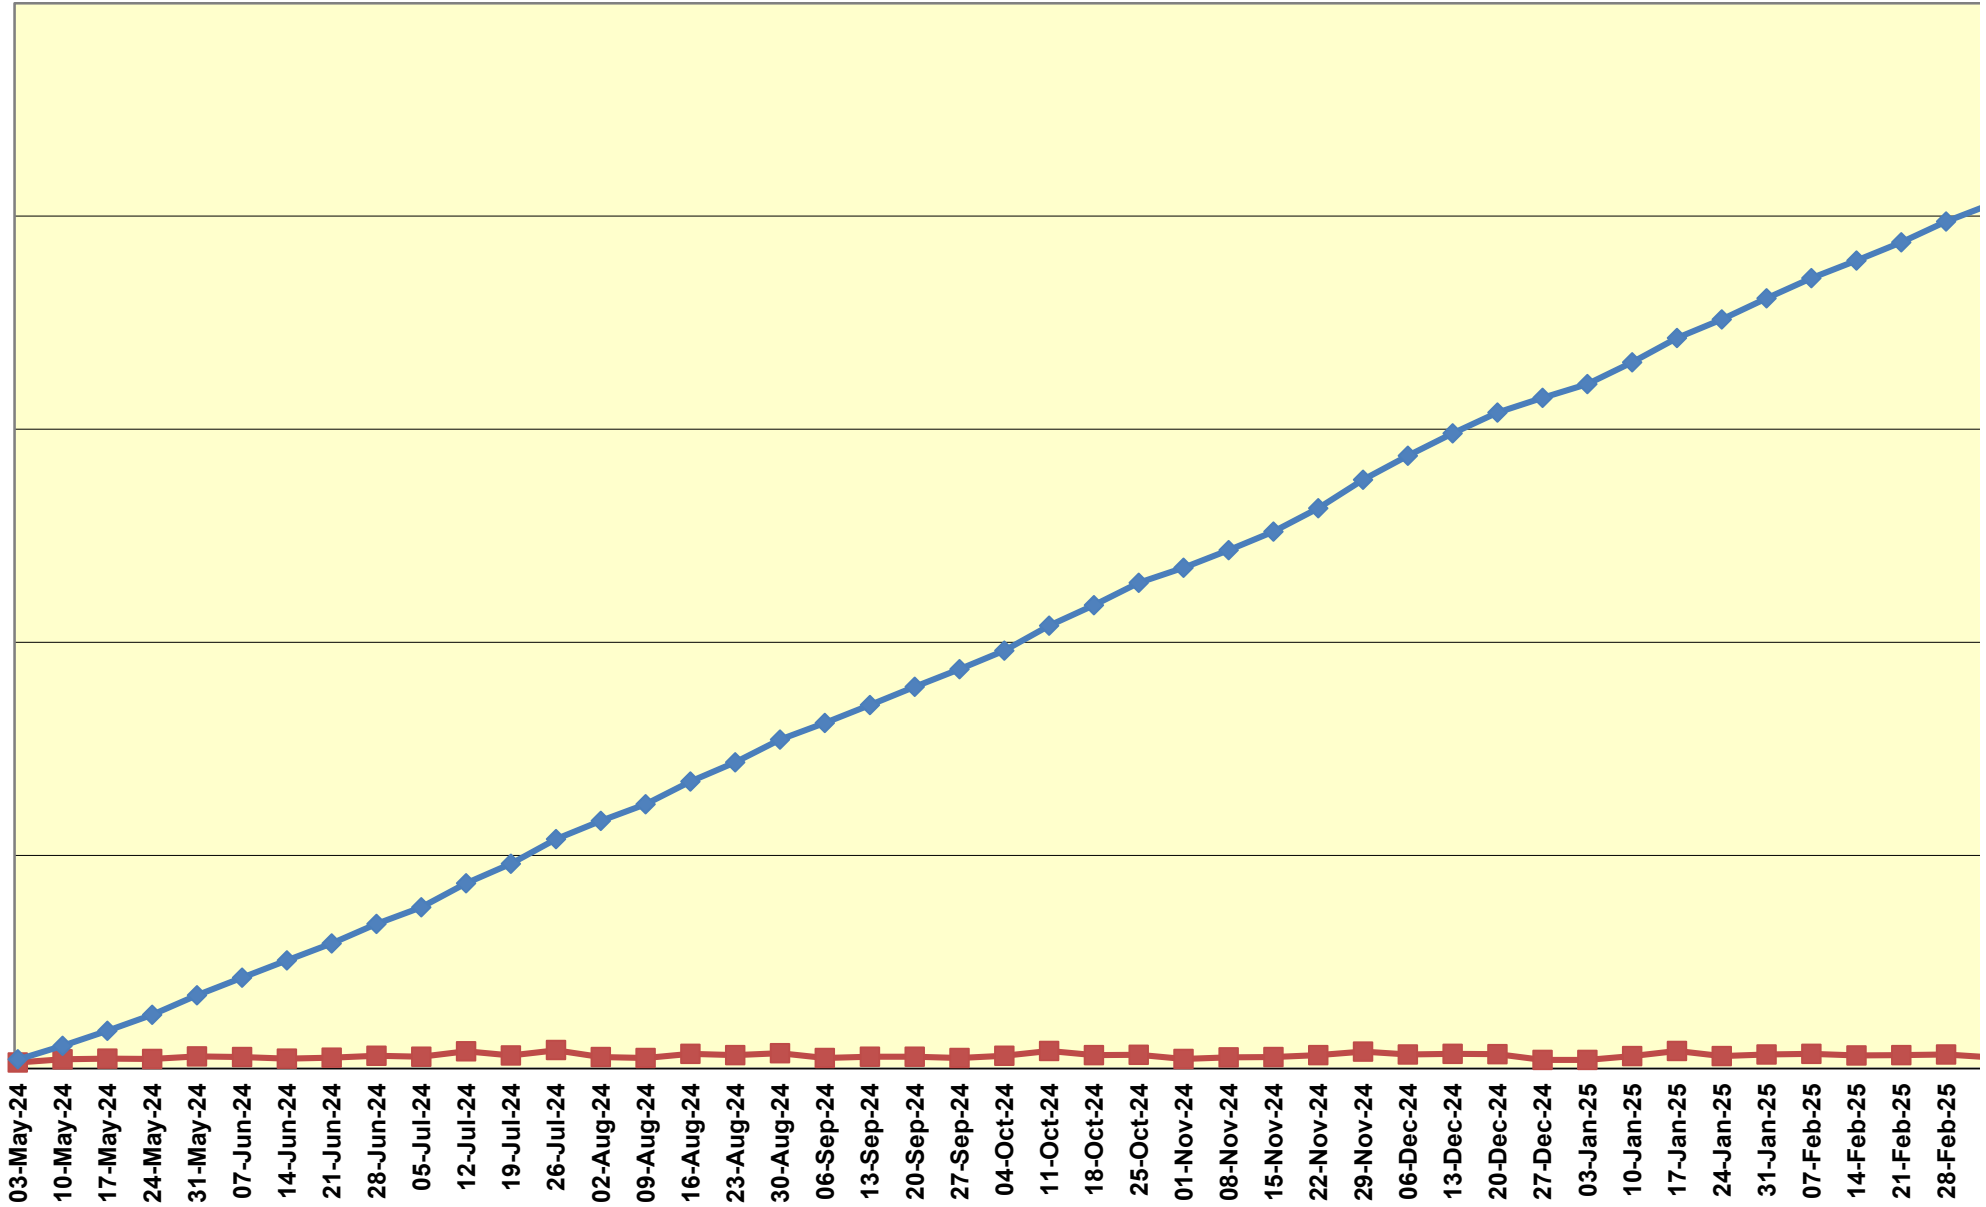

Yellow Maize Exports for 2024/25 (ton, %)

White Maize Exports for 2024/25 (ton, %)

RSA Weeklikse mielie-uitvoere
RSA Weekly maize exports

Cumulative Exports of White Maize for 2024/25

Cumulative Exports of Maize for 2023/24

**Cumulative Exports of Maize
2024/25 Bemarkingseisoen/ Marketing season**

Kumulatiewe Invoere van Mielies
Kumulative Imports of Maize
2024/25 Bemarkingseisoen/ Marketing season