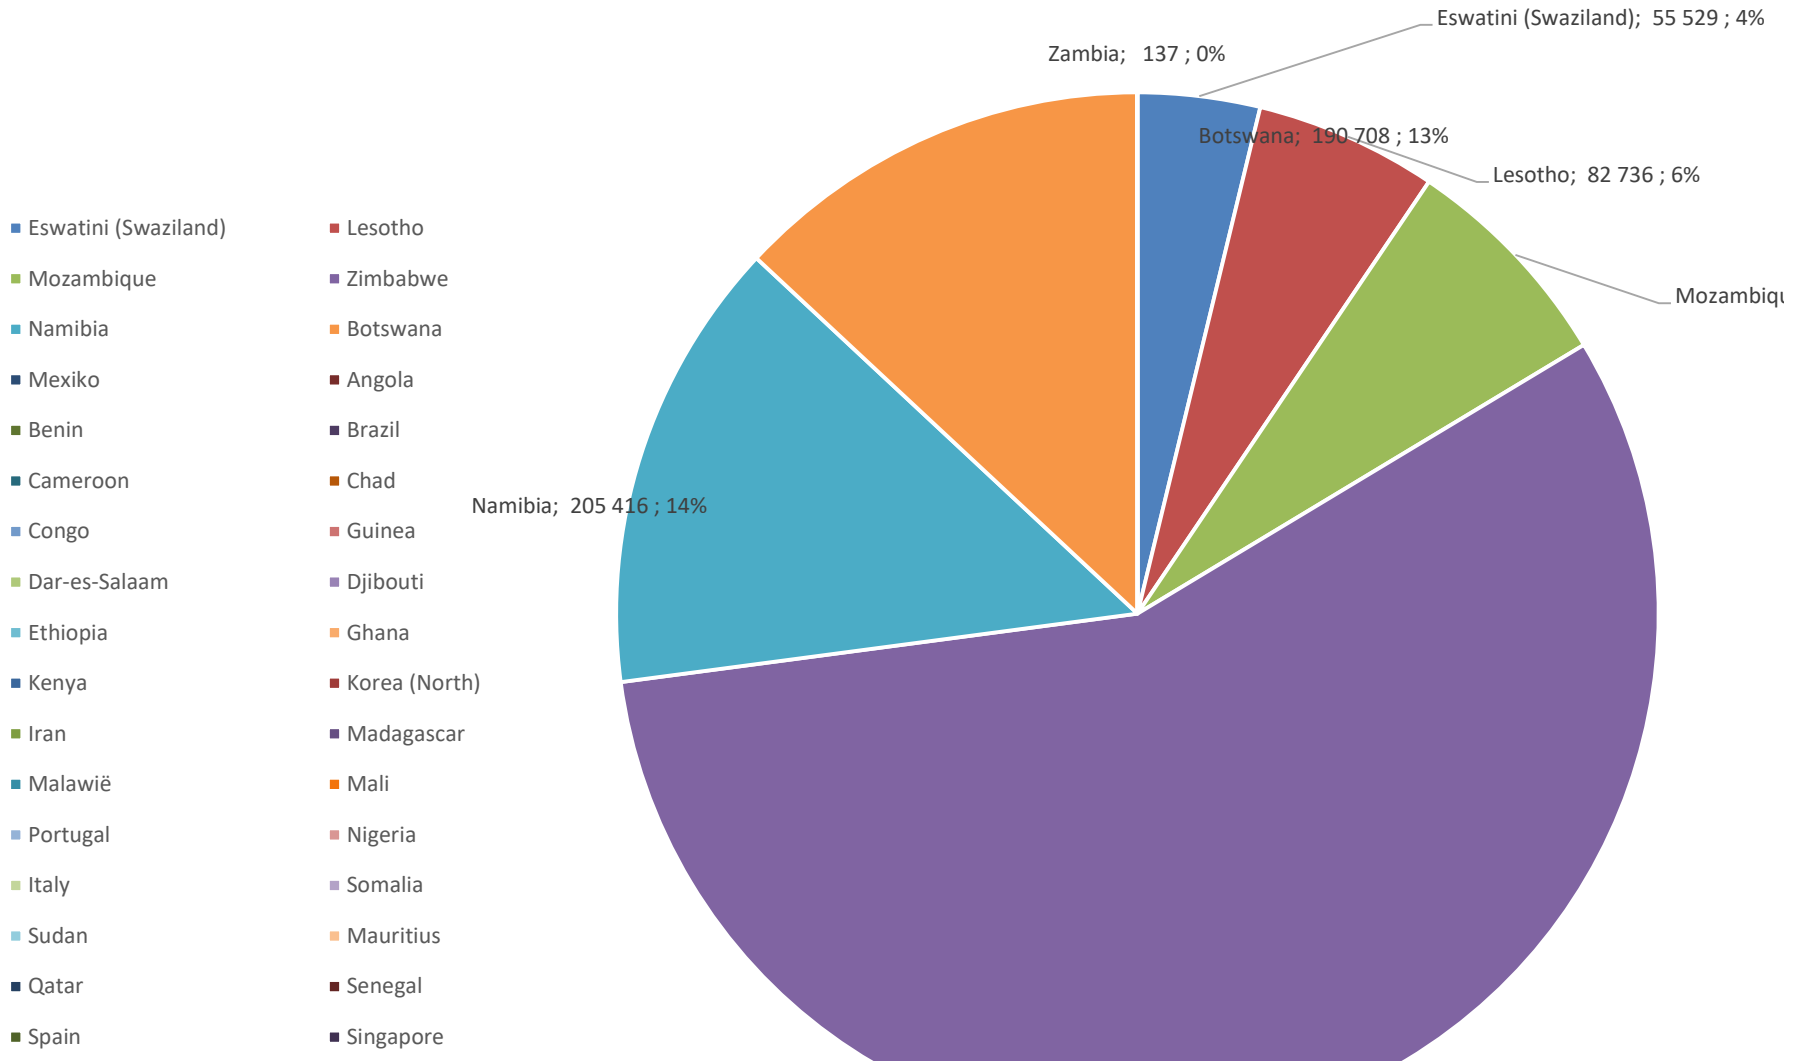

Yellow Maize Exports for 2024/25 (ton, %)

White Maize Exports for 2024/25 (ton, %)

RSA Weeklikse mielie-uitvoere
RSA Weekly maize exports

Cumulative Exports of White Maize for 2024/25

Cumulative Exports of Maize for 2023/24

**Cumulative Exports of Maize
2024/25 Bemarkingseisoen/ Marketing season**

Kumulatiewe Invoere van Mielies
Kumulative Imports of Maize
2024/25 Bemarkingseisoen/ Marketing season