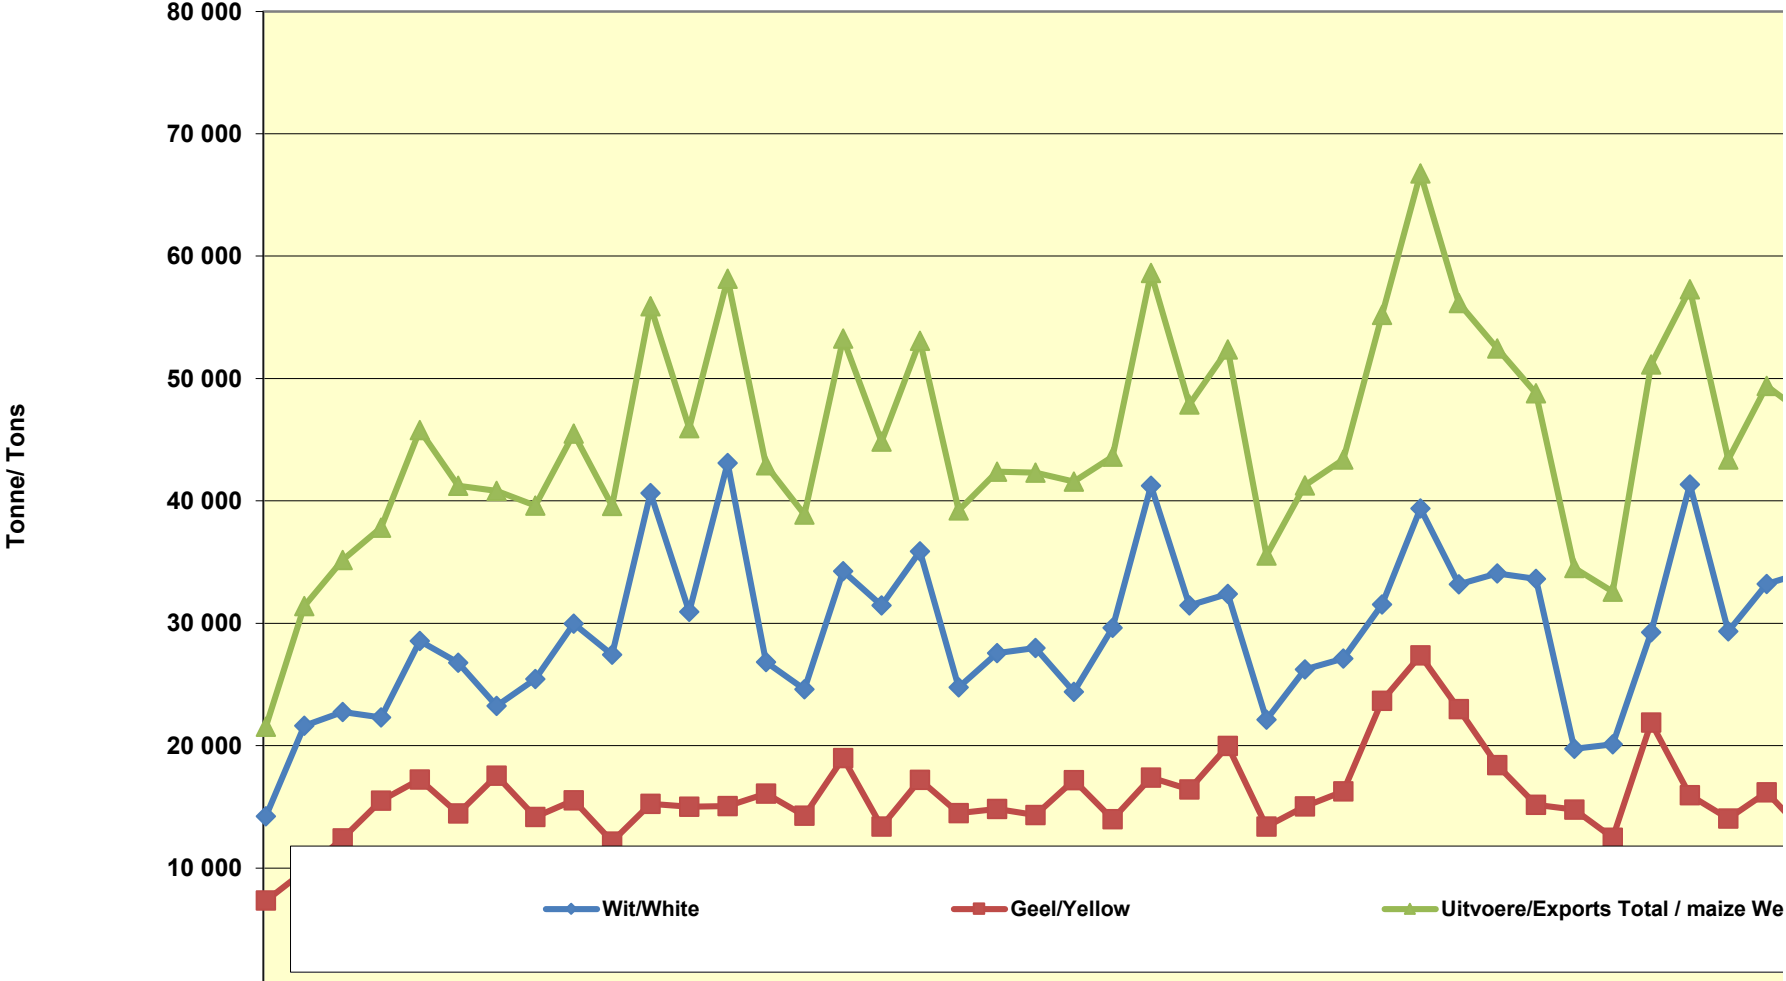

Yellow Maize Exports for 2024/25 (ton, %)

White Maize Exports for 2024/25 (ton, %)

RSA Weeklikse mielie-uitvoere
RSA Weekly maize exports

Cumulative Exports of White Maize for 2024/25

Cumulative Exports of Maize for 2023/24

**Cumulative Exports of Maize
2024/25 Bemarkingseisoen/ Marketing season**

Kumulatiewe Invoere van Mielies
Kumulative Imports of Maize
2024/25 Bemarkingseisoen/ Marketing season