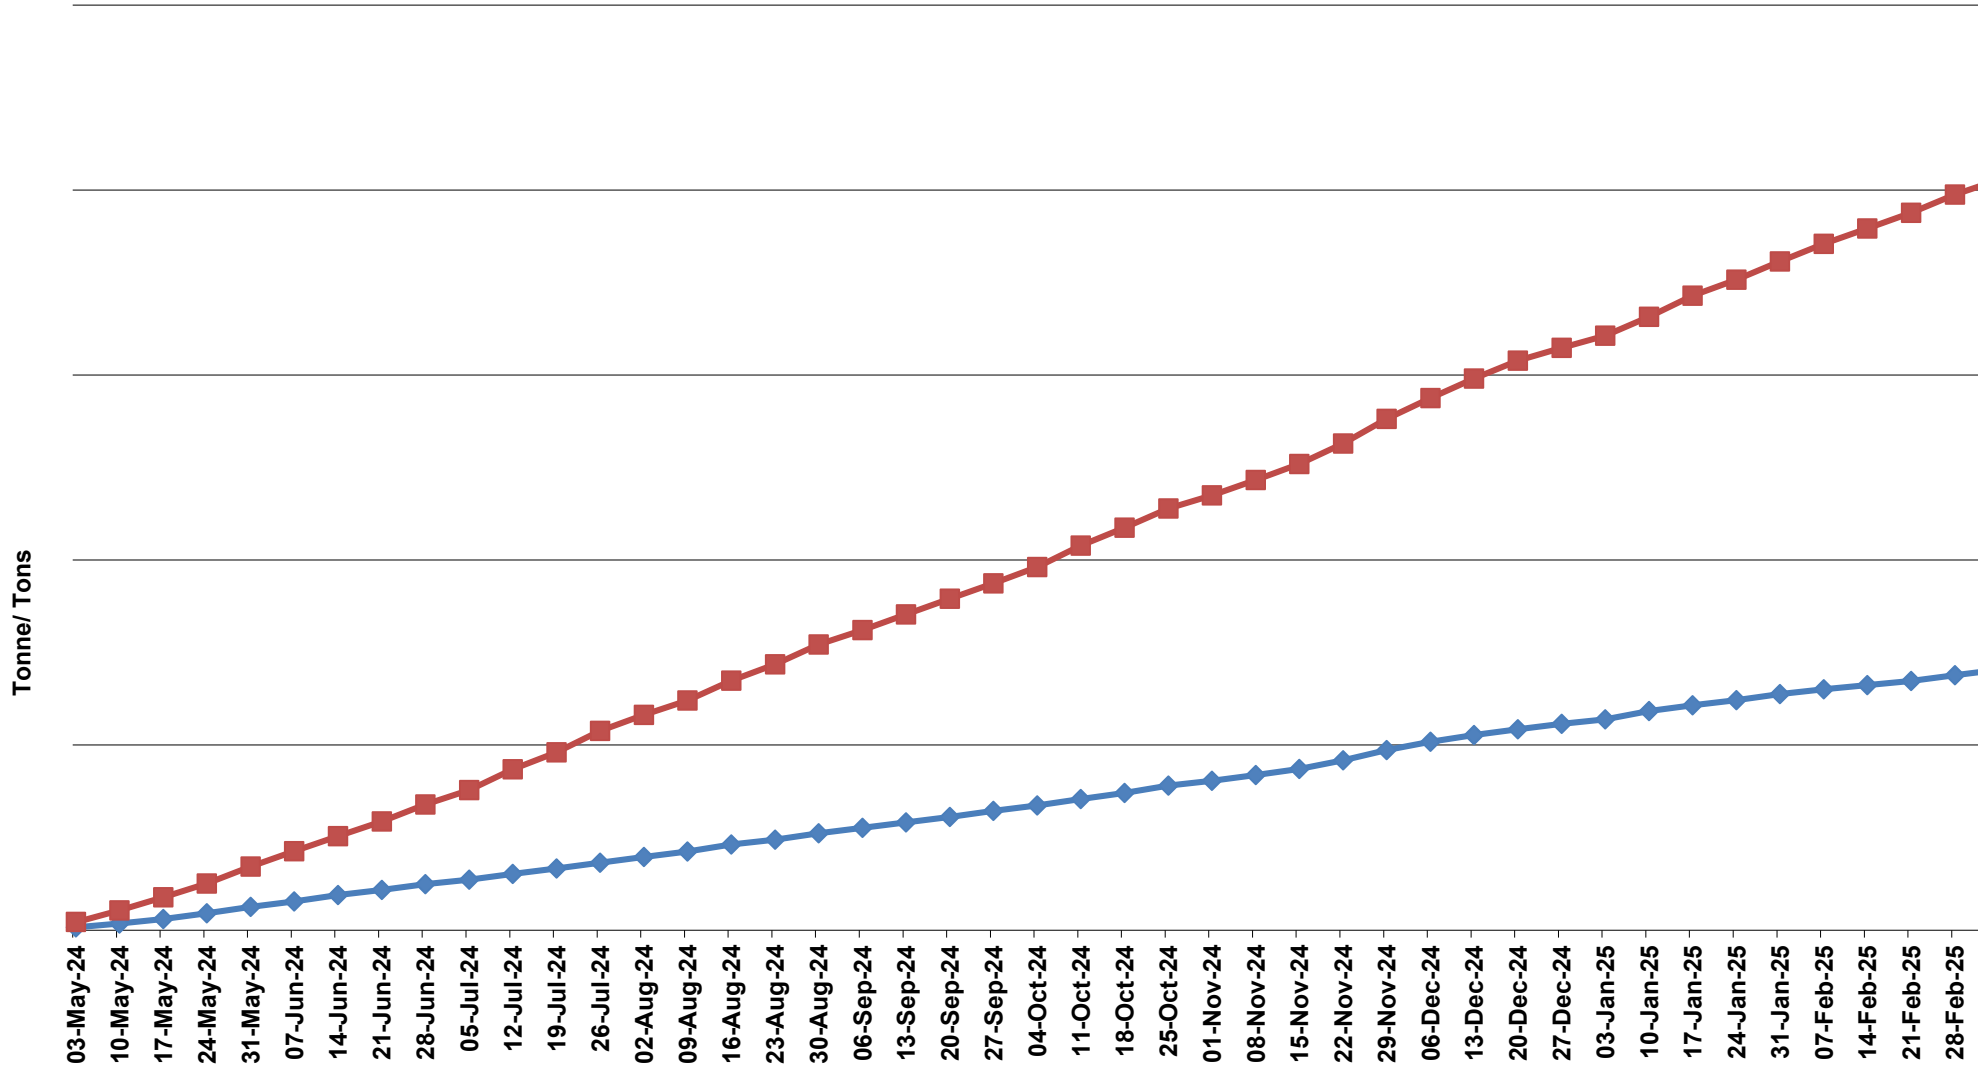

Yellow Maize Exports for 2024/25 (ton, %)

White Maize Exports for 2024/25 (ton, %)

RSA Weeklikse mielie-uitvoere
RSA Weekly maize exports

Cumulative Exports of White Maize for 2024/25

Cumulative Exports of Maize for 2023/24

**Cumulative Exports of Maize
2024/25 Bemarkingseisoen/ Marketing season**

Kumulatiewe Invoere van Mielies
Kumulative Imports of Maize
2024/25 Bemarkingseisoen/ Marketing season