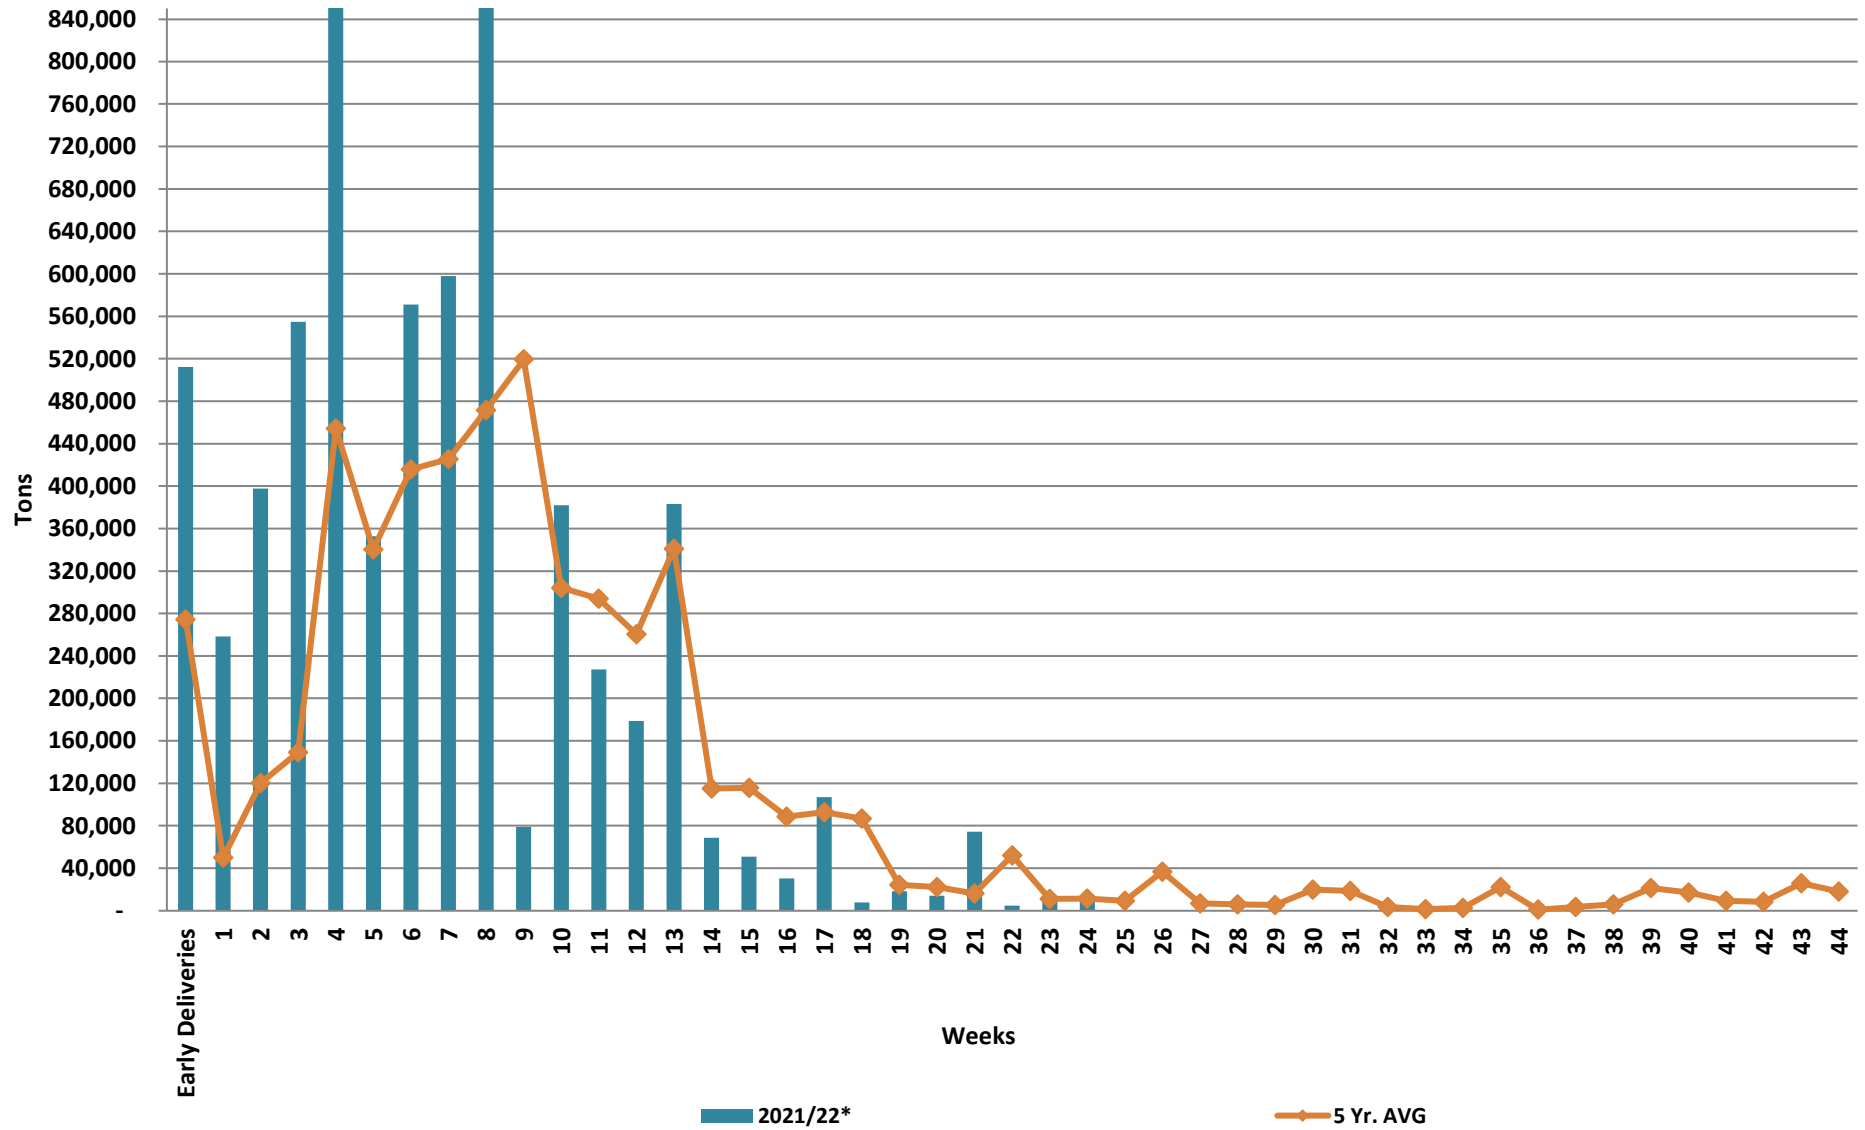

White Maize: Weekly producer deliveries

Yellow Maize: Weekly producer deliveries

Weeklikse mielielewerings (Bemarkingsjaar: Mei tot April 2020/21)

Weeklikse totale mielielewerings (Bemarkingsjaar: Mei tot April)

Weeklikse kumulatiewe mielielewerings (Bemarkingsjaar: Mei tot April)

Total YTD WM deliveries for the 2021/22 season vs previous season's

Total YTD YM deliveries for the 2021/22 season vs previous season's