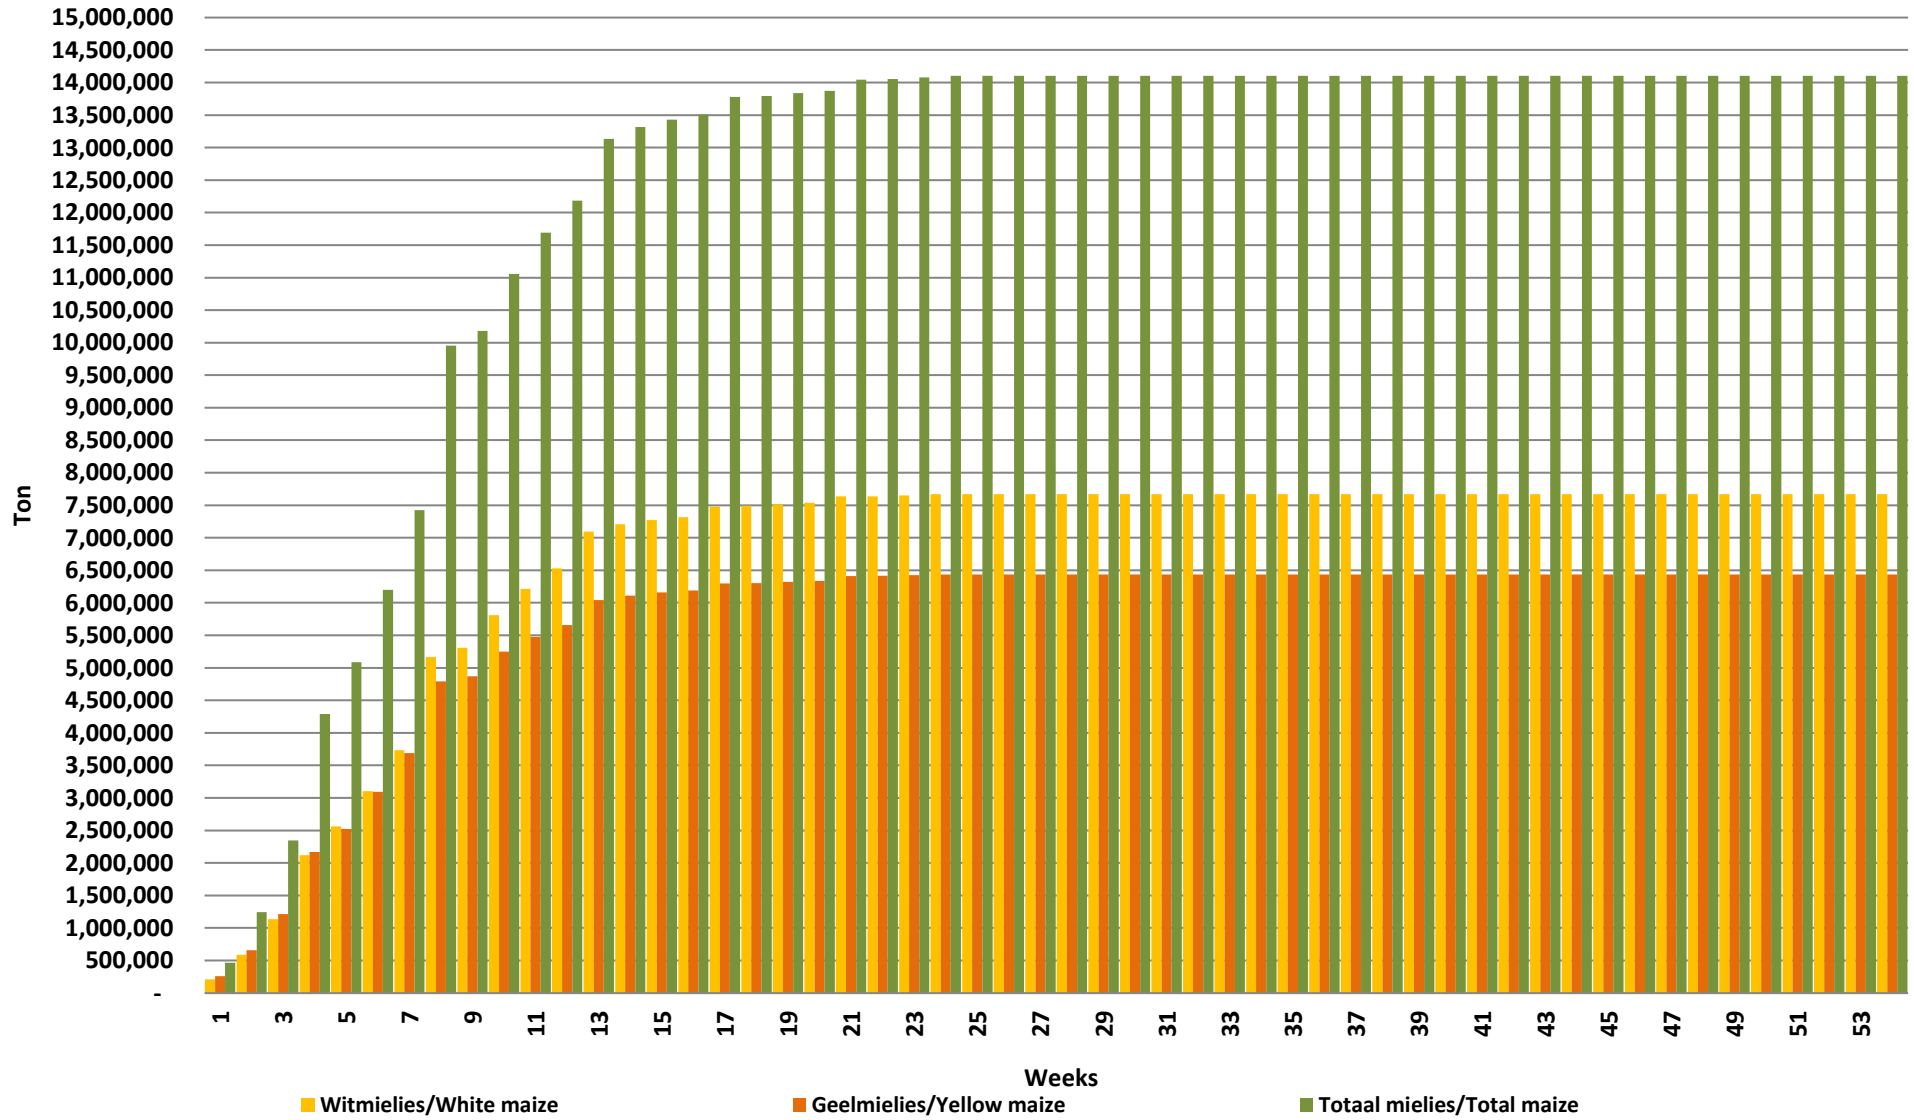

White Maize: Weekly producer deliveries

Yellow Maize: Weekly producer deliveries

Weeklikse mielielewerings (Bemarkingsjaar: Mei tot April 2020/21)

Weeklikse totale mielielewerings (Bemarkingsjaar: Mei tot April)

Weeklikse kumulatiewe mielielewerings (Bemarkingsjaar: Mei tot April)

Total YTD WM deliveries for the 2021/22 season vs previous season's

Total YTD YM deliveries for the 2021/22 season vs previous season's

Total YTD Maize deliveries for the 2021/22 season vs previous season's