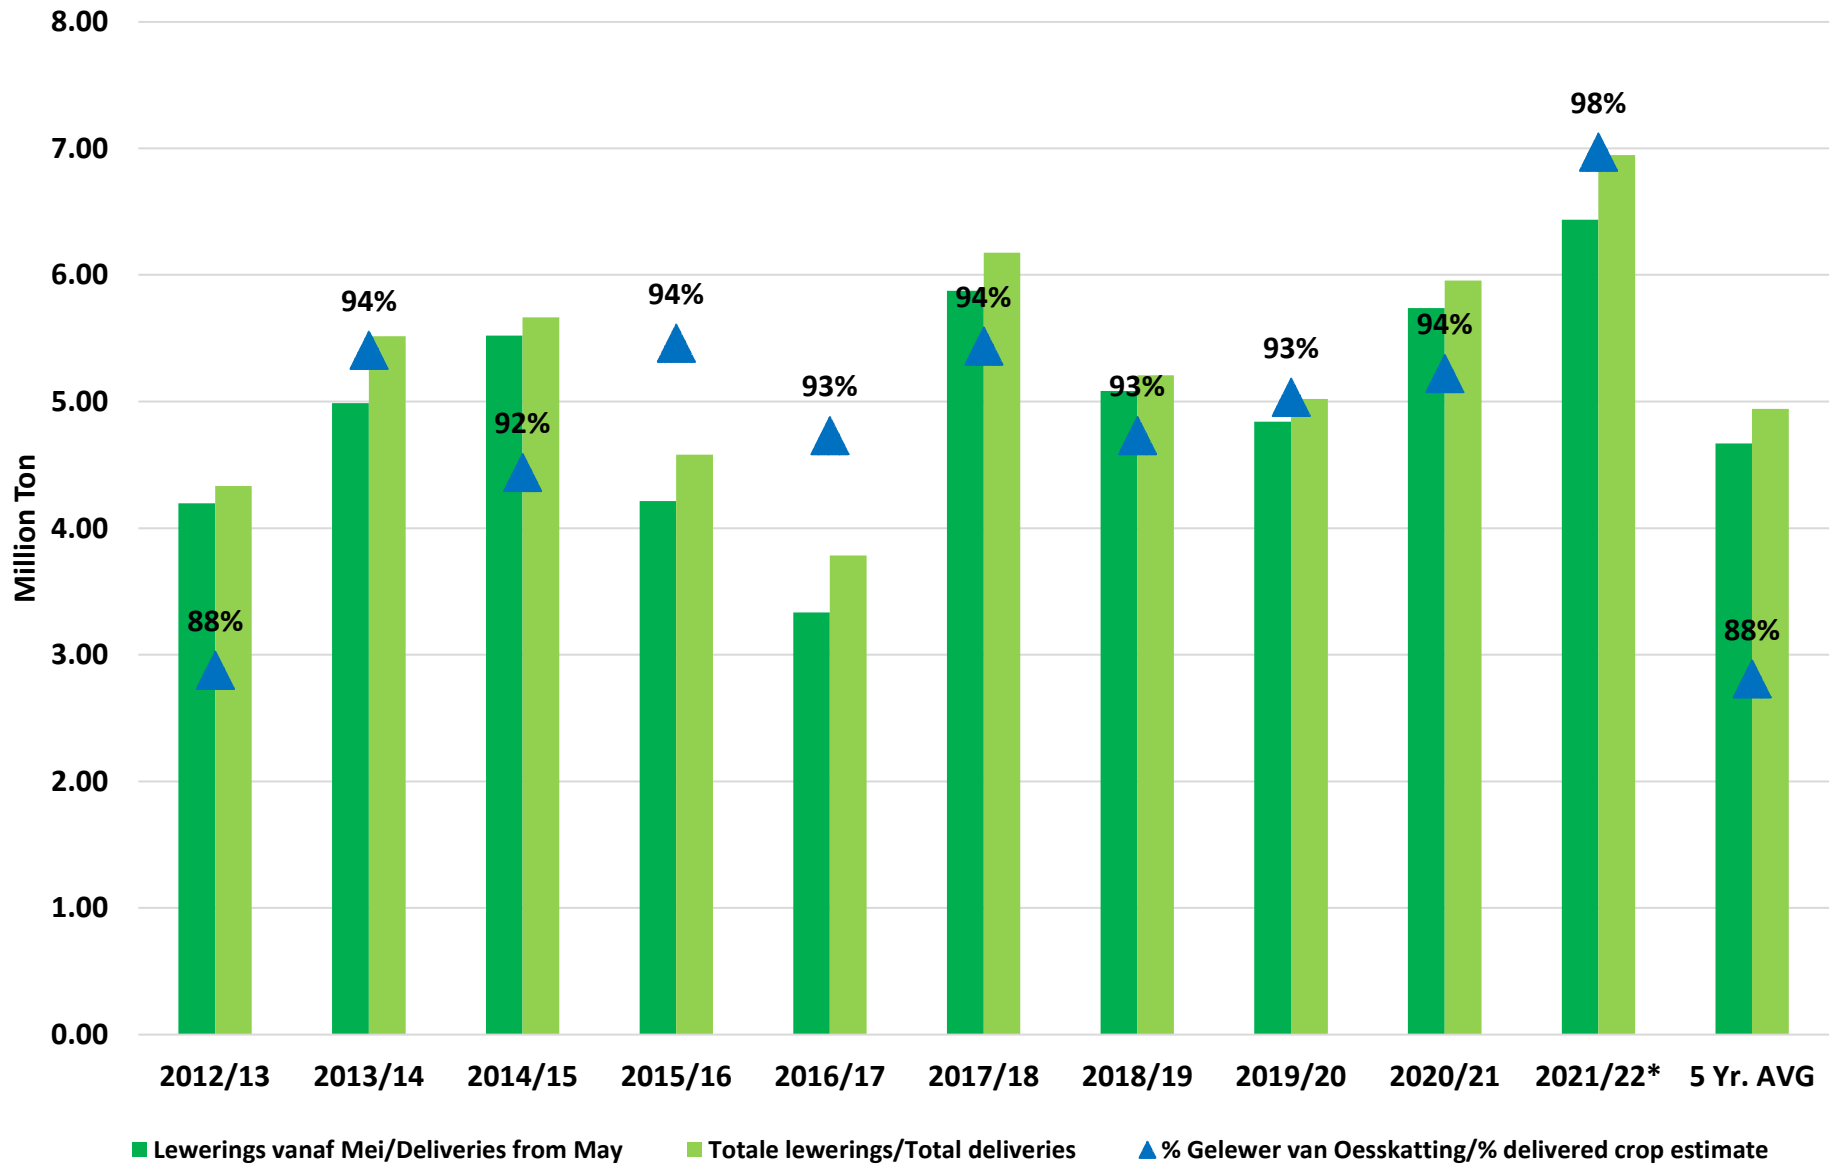

White Maize: Weekly producer deliveries

Yellow Maize: Weekly producer deliveries

Weeklikse mielielewerings (Bemarkingsjaar: Mei tot April 2020/21)

Weeklikse totale mielielewerings (Bemarkingsjaar: Mei tot April)

Weeklikse kumulatiewe mielielewerings (Bemarkingsjaar: Mei tot April)

Total YTD WM deliveries for the 2021/22 season vs previous season's

Total YTD YM deliveries for the 2021/22 season vs previous season's