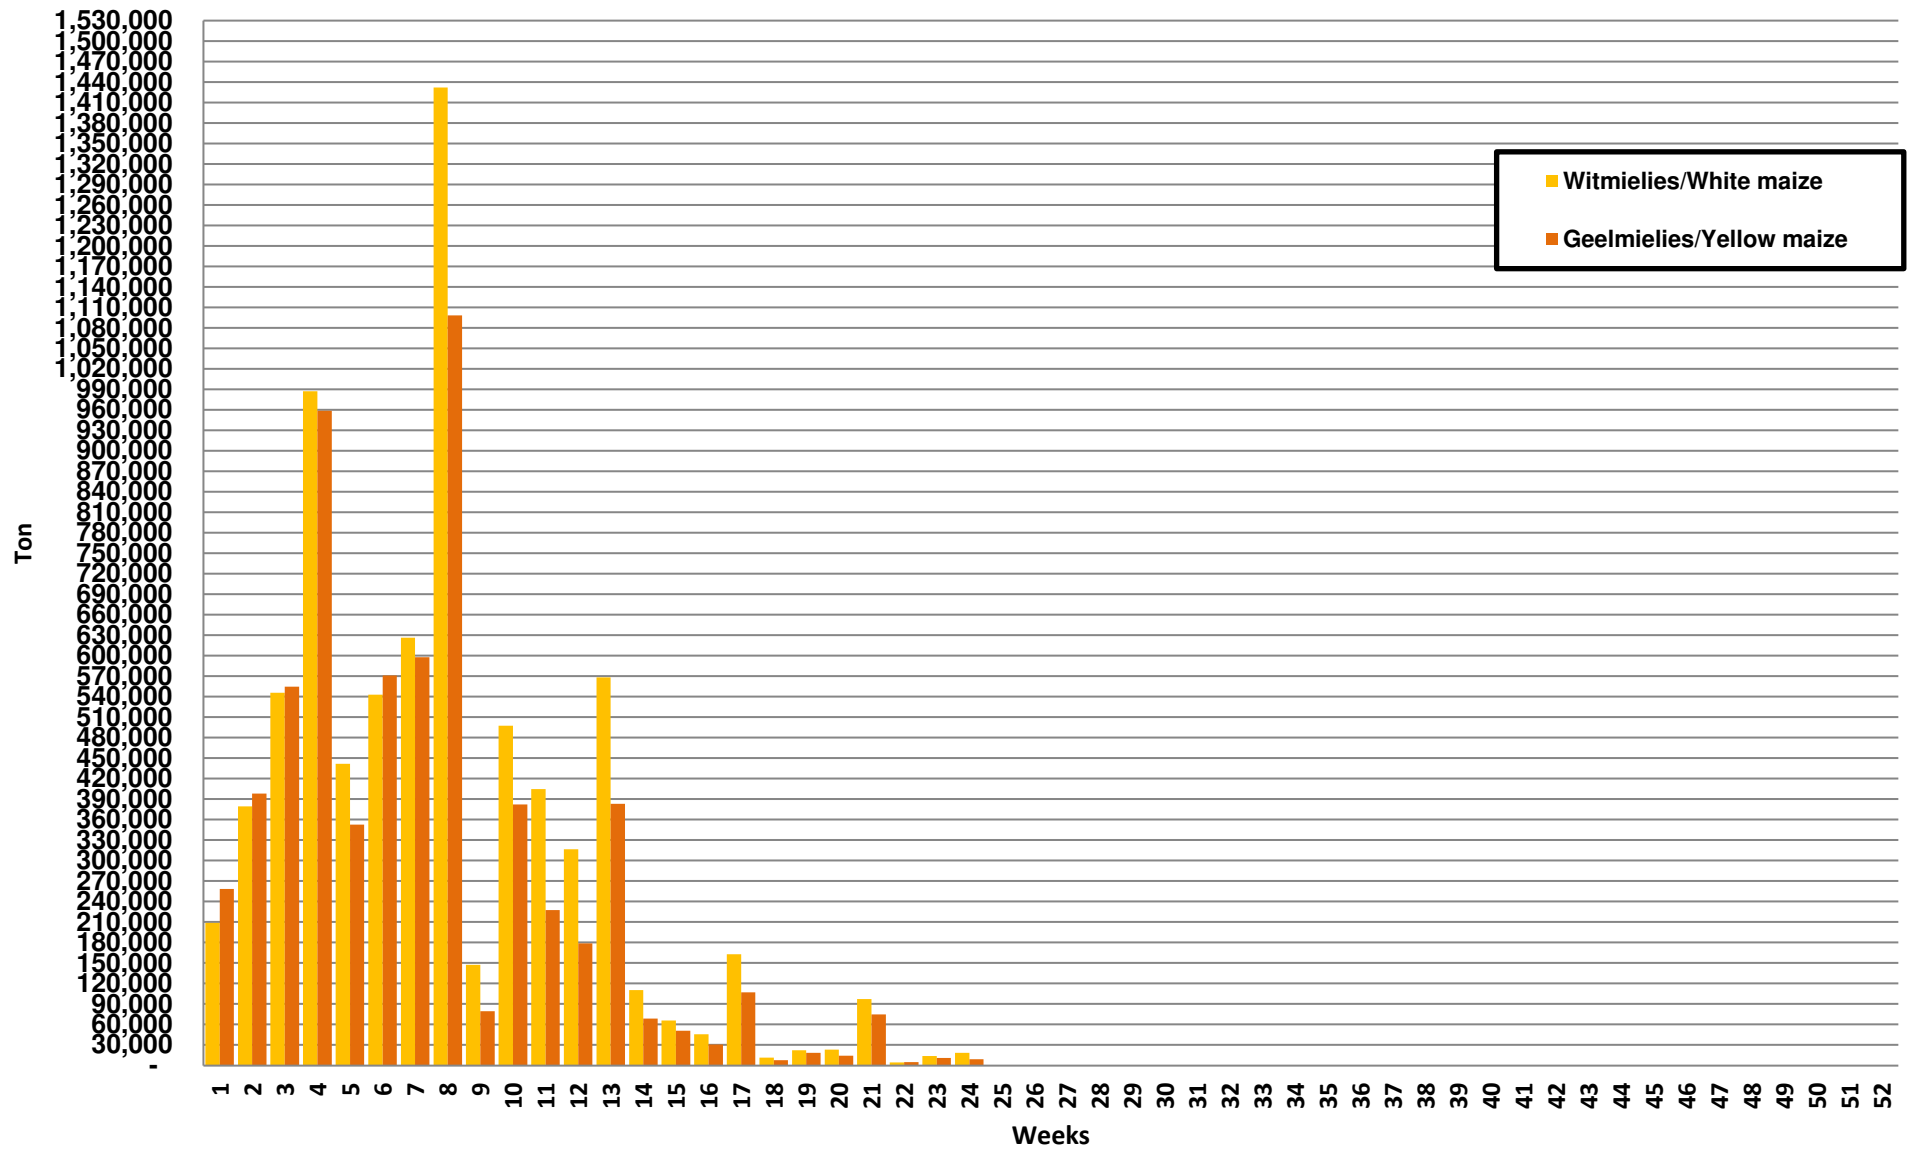

White Maize: Weekly producer deliveries

Yellow Maize: Weekly producer deliveries

Weeklikse mielielewerings (Bemarkingsjaar: Mei tot April 2020/21)

Weeklikse totale mielielewerings (Bemarkingsjaar: Mei tot April)

Weeklikse kumulatiewe mielielewerings (Bemarkingsjaar: Mei tot April)

Total YTD WM deliveries for the 2021/22 season vs previous season's

Total YTD YM deliveries for the 2021/22 season vs previous season's