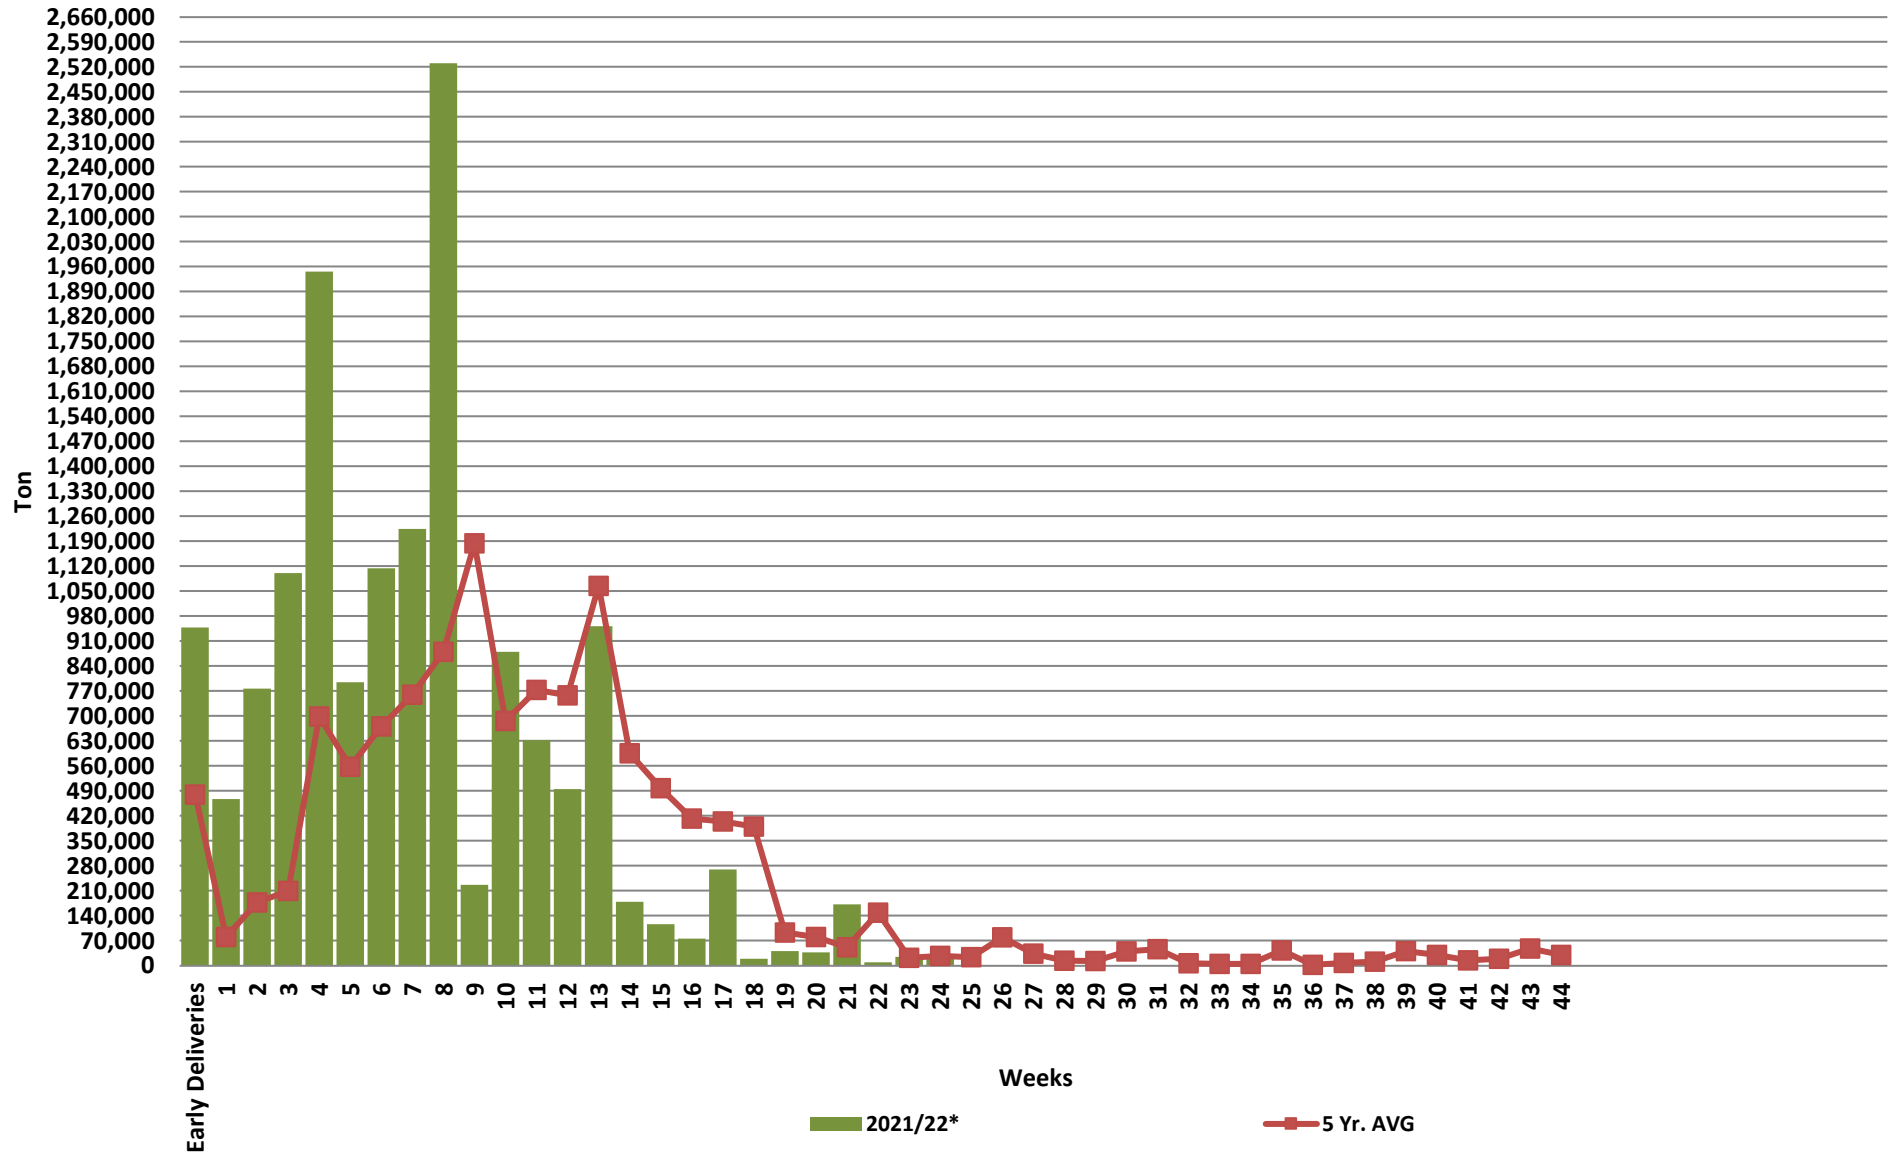

White Maize: Weekly producer deliveries

Yellow Maize: Weekly producer deliveries

Weeklikse mielielewerings (Bemarkingsjaar: Mei tot April 2020/21)

Weeklikse totale mielielewerings (Bemarkingsjaar: Mei tot April)

Weeklikse kumulatiewe mielielewerings (Bemarkingsjaar: Mei tot April)

Total YTD WM deliveries for the 2021/22 season vs previous season's

Total YTD YM deliveries for the 2021/22 season vs previous season's

Total YTD Maize deliveries for the 2021/22 season vs previous season's