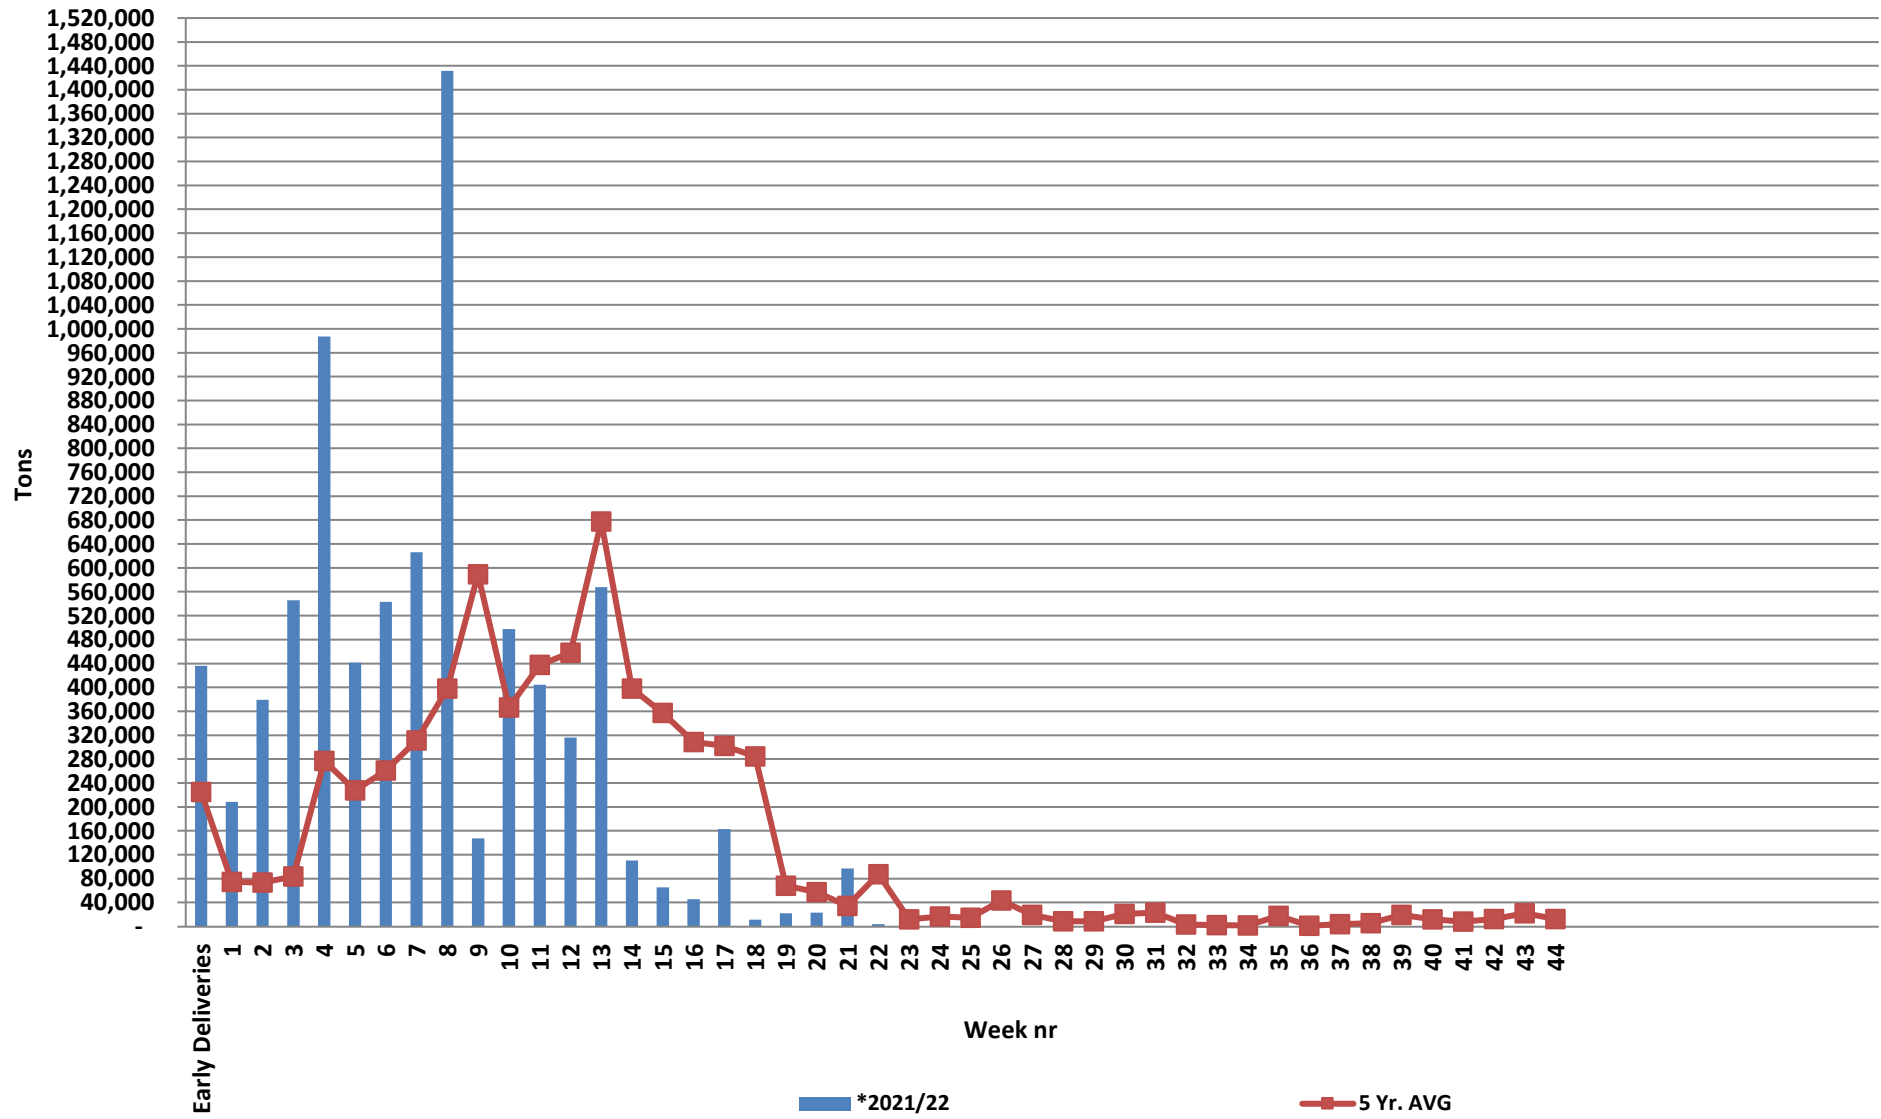

White Maize: Weekly producer deliveries

Yellow Maize: Weekly producer deliveries

Weeklikse mielielewerings (Bemarkingsjaar: Mei tot April 2020/21)

Weeklikse totale mielielewerings (Bemarkingsjaar: Mei tot April)

Weeklikse kumulatiewe mielielewerings (Bemarkingsjaar: Mei tot April)

Total YTD WM deliveries for the 2021/22 season vs previous season's

Total YTD YM deliveries for the 2021/22 season vs previous season's

Total YTD Maize deliveries for the 2021/22 season vs previous season's