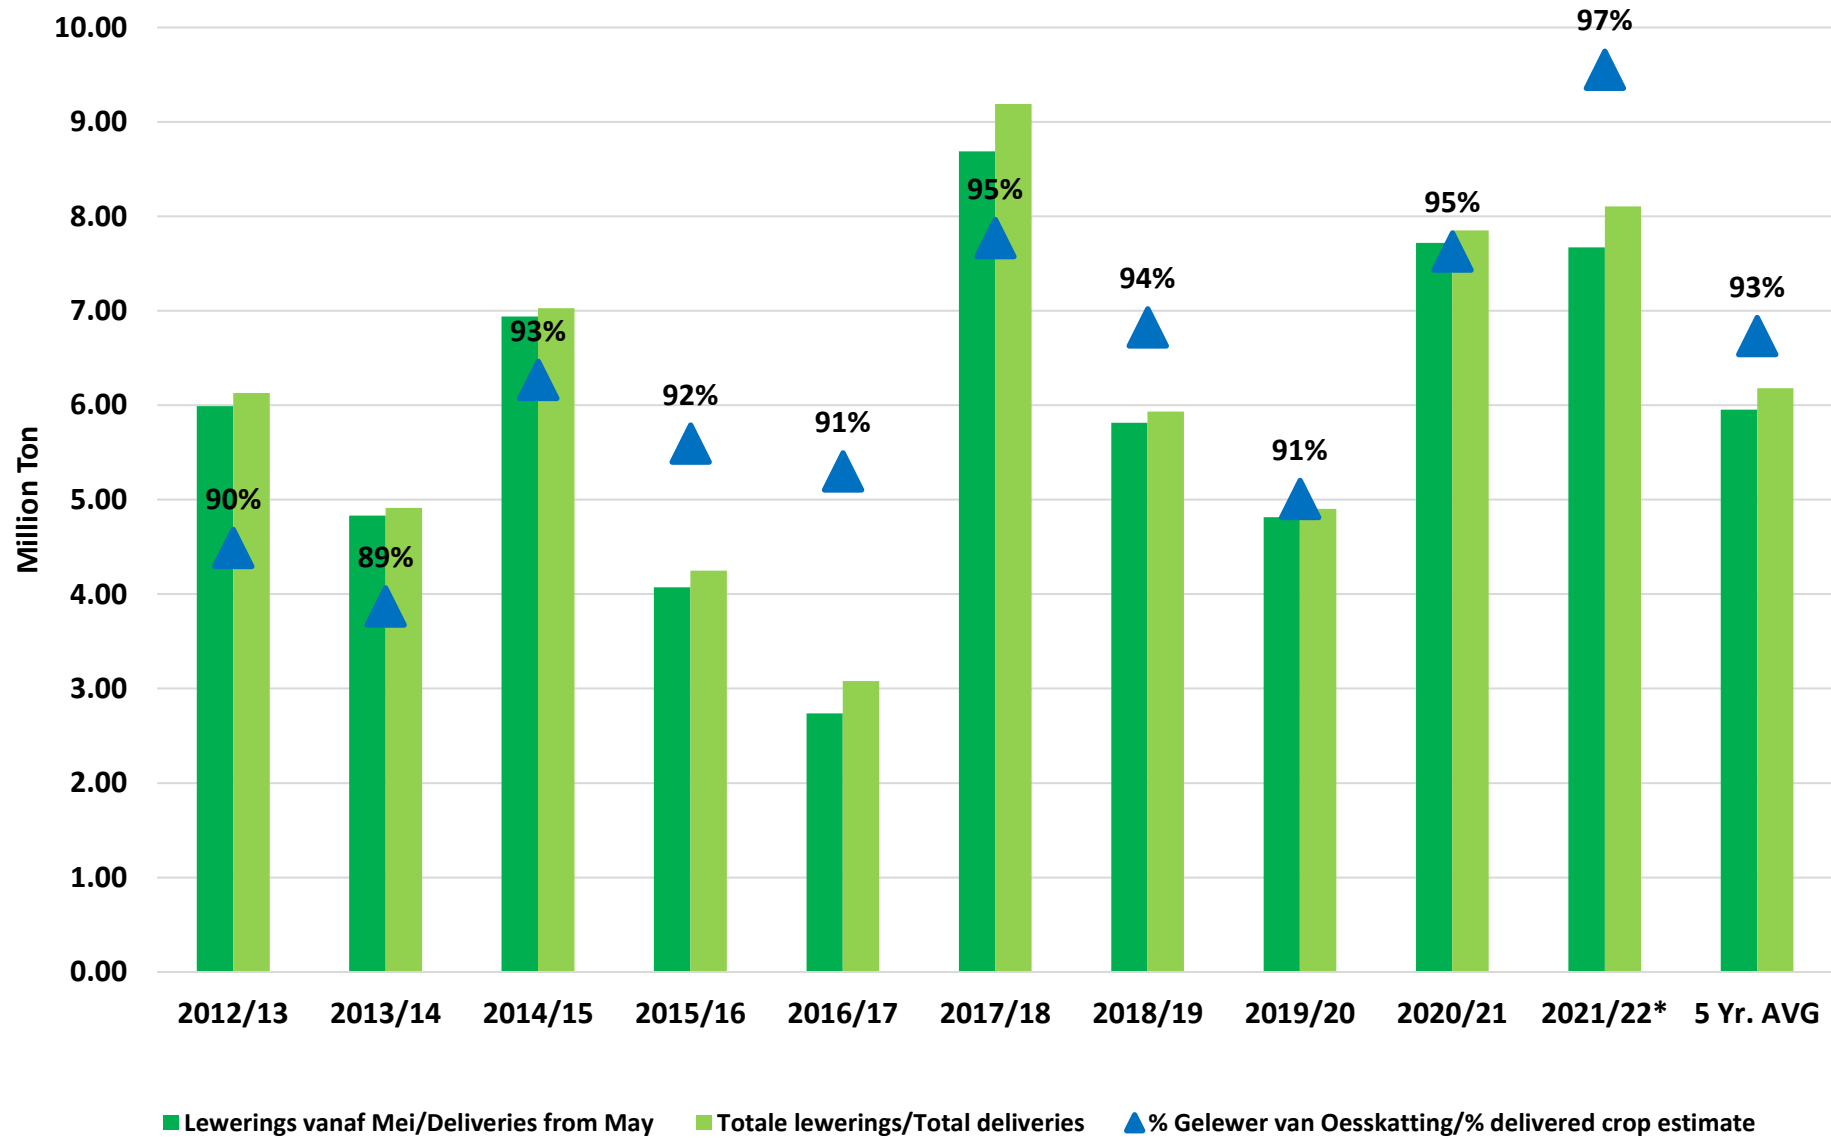

White Maize: Weekly producer deliveries

Yellow Maize: Weekly producer deliveries

Weeklikse mielielewerings (Bemarkingsjaar: Mei tot April 2020/21)

Weeklikse totale mielielewerings (Bemarkingsjaar: Mei tot April)

Weeklikse kumulatiewe mielielewerings (Bemarkingsjaar: Mei tot April)

Total YTD WM deliveries for the 2021/22 season vs previous season's

Total YTD YM deliveries for the 2021/22 season vs previous season's