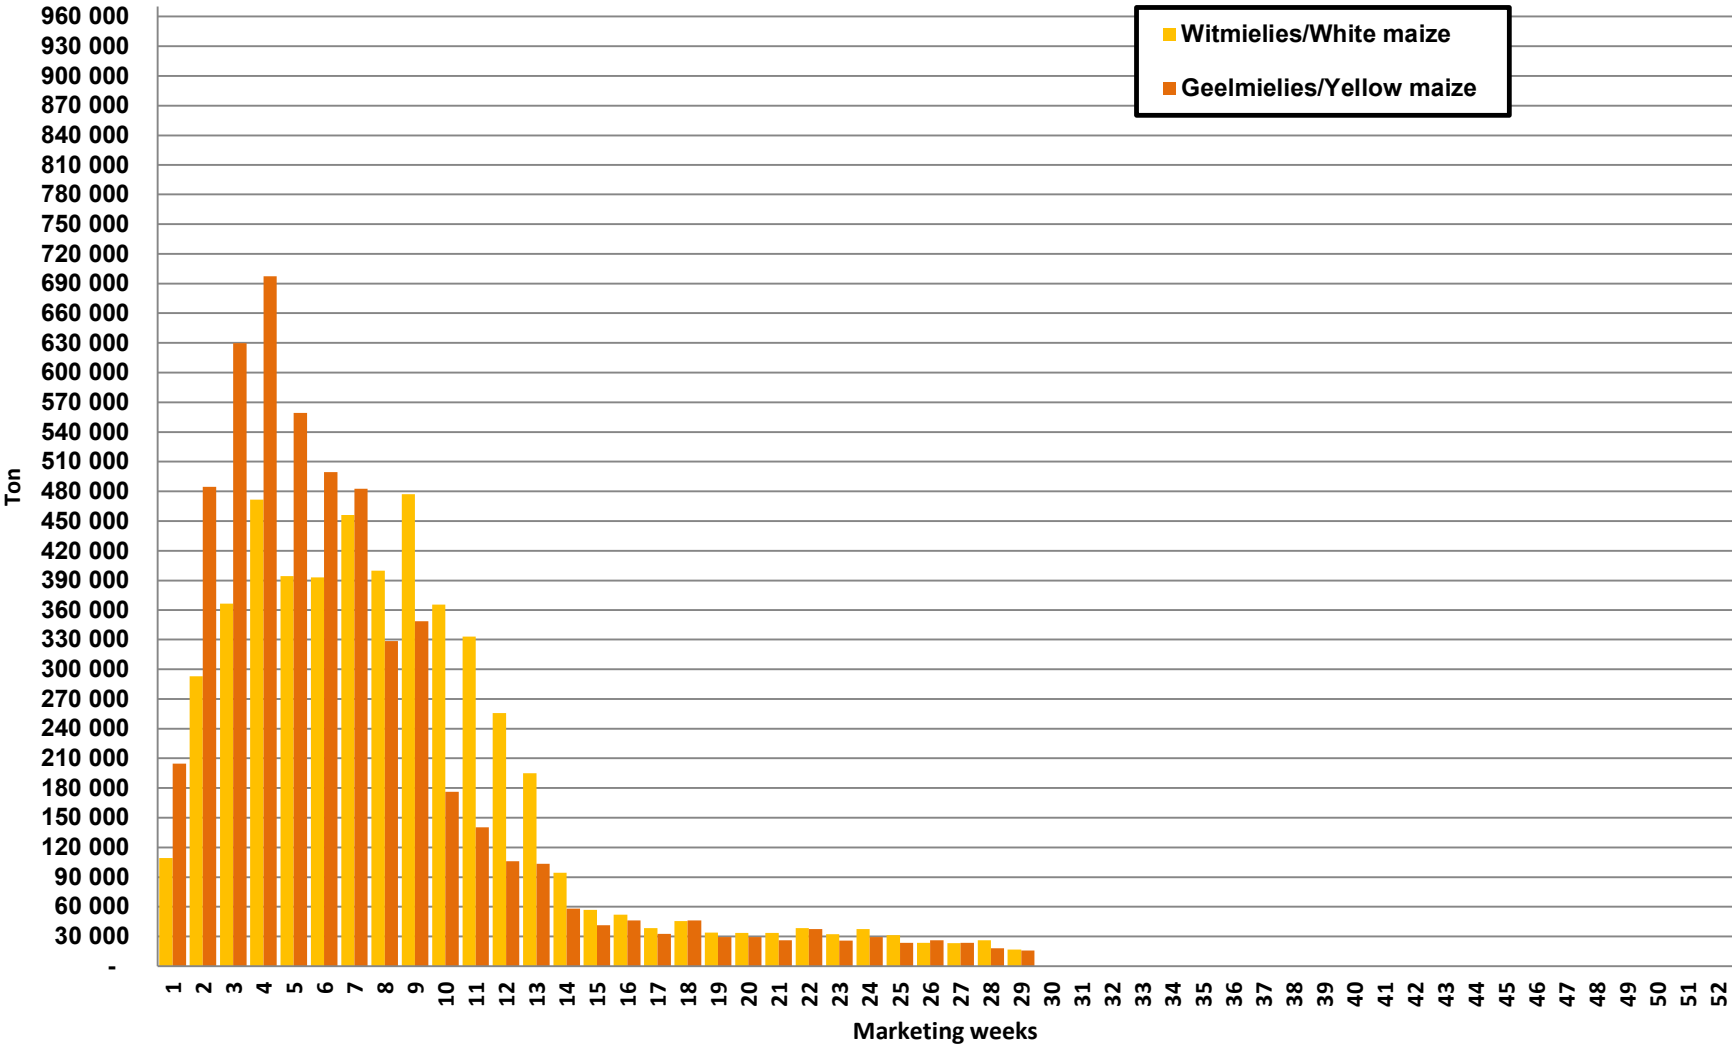

White Maize: Weekly producer deliveries

Yellow Maize: Weekly producer deliveries

Weeklikse mielielewerings (Bemarkingsjaar: Mei 2023 tot April 2024)

Weekly total maize deliveries (Marketing year: May 2024 to April 2025)

Weeklikse kumulatiewe mielielewerings (Bemarkingsjaar: Mei tot April)