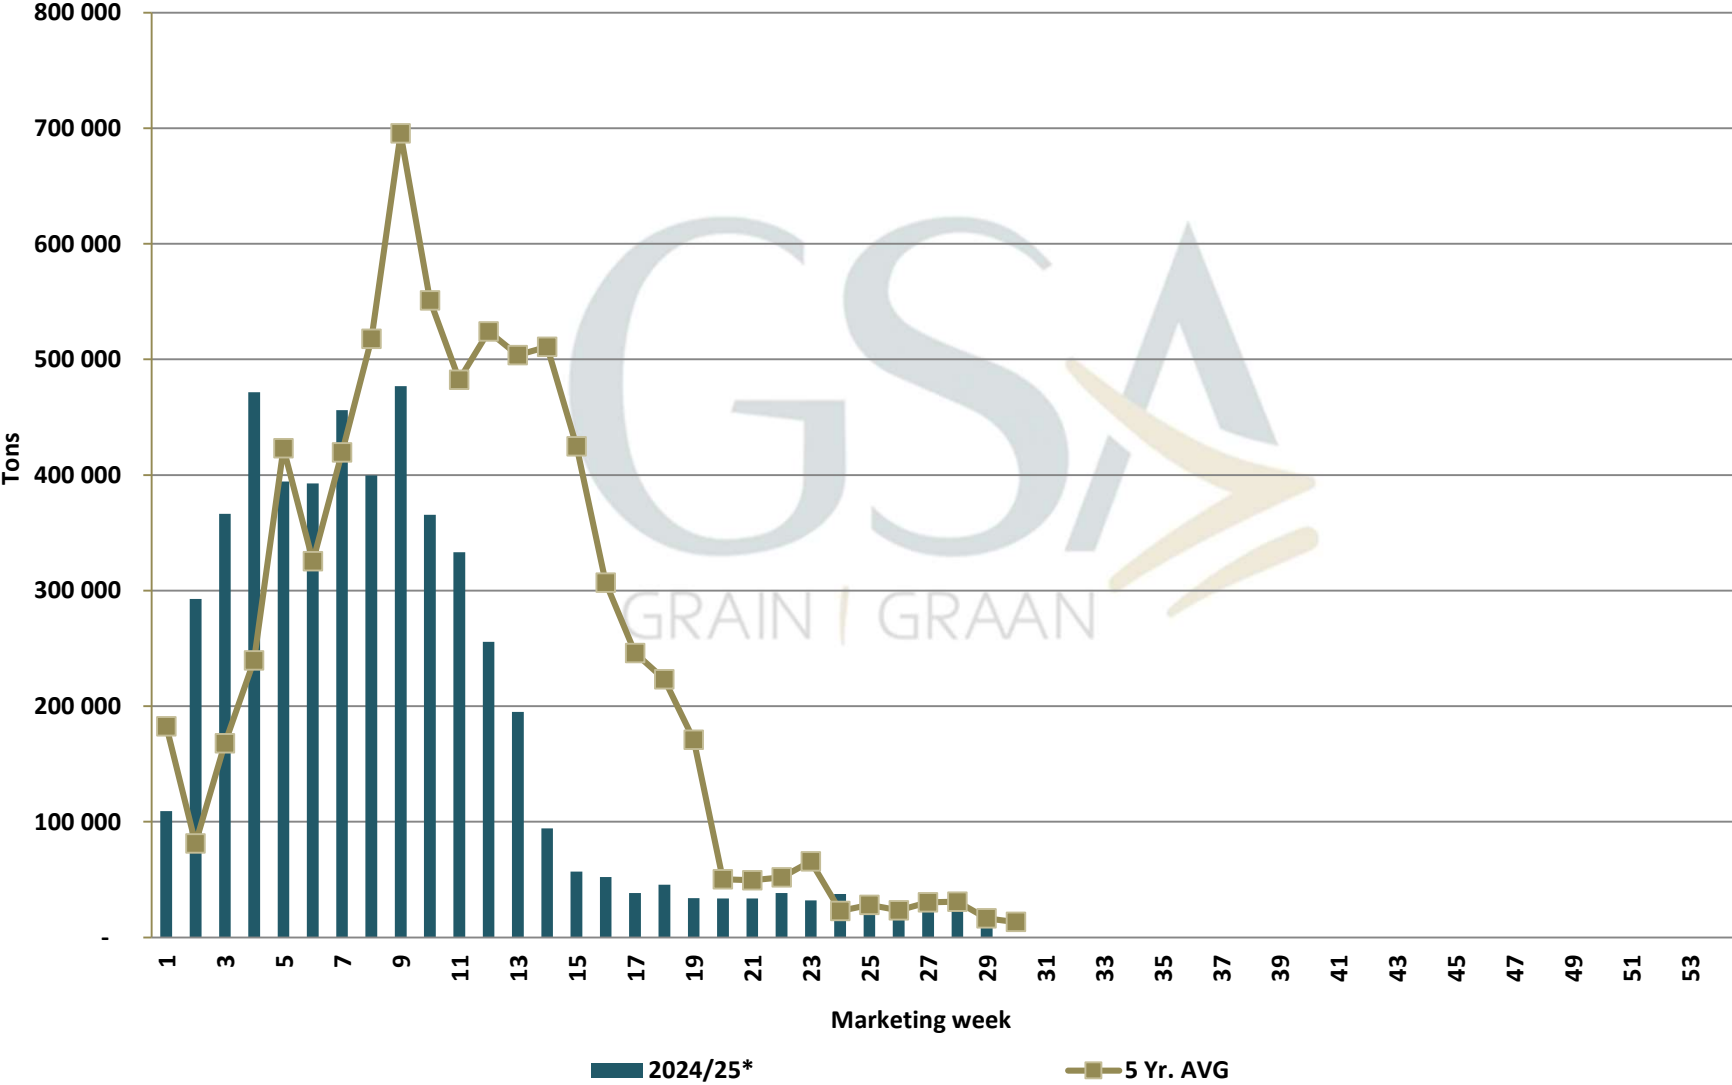

White Maize: Weekly producer deliveries

Yellow Maize: Weekly producer deliveries

Weeklikse mielielewerings (Bemarkingsjaar: Mei 2023 tot April 2024)

Weekly total maize deliveries (Marketing year: May 2024 to April 2025)

Weeklikse kumulatiewe mielielewerings (Bemarkingsjaar: Mei tot April)