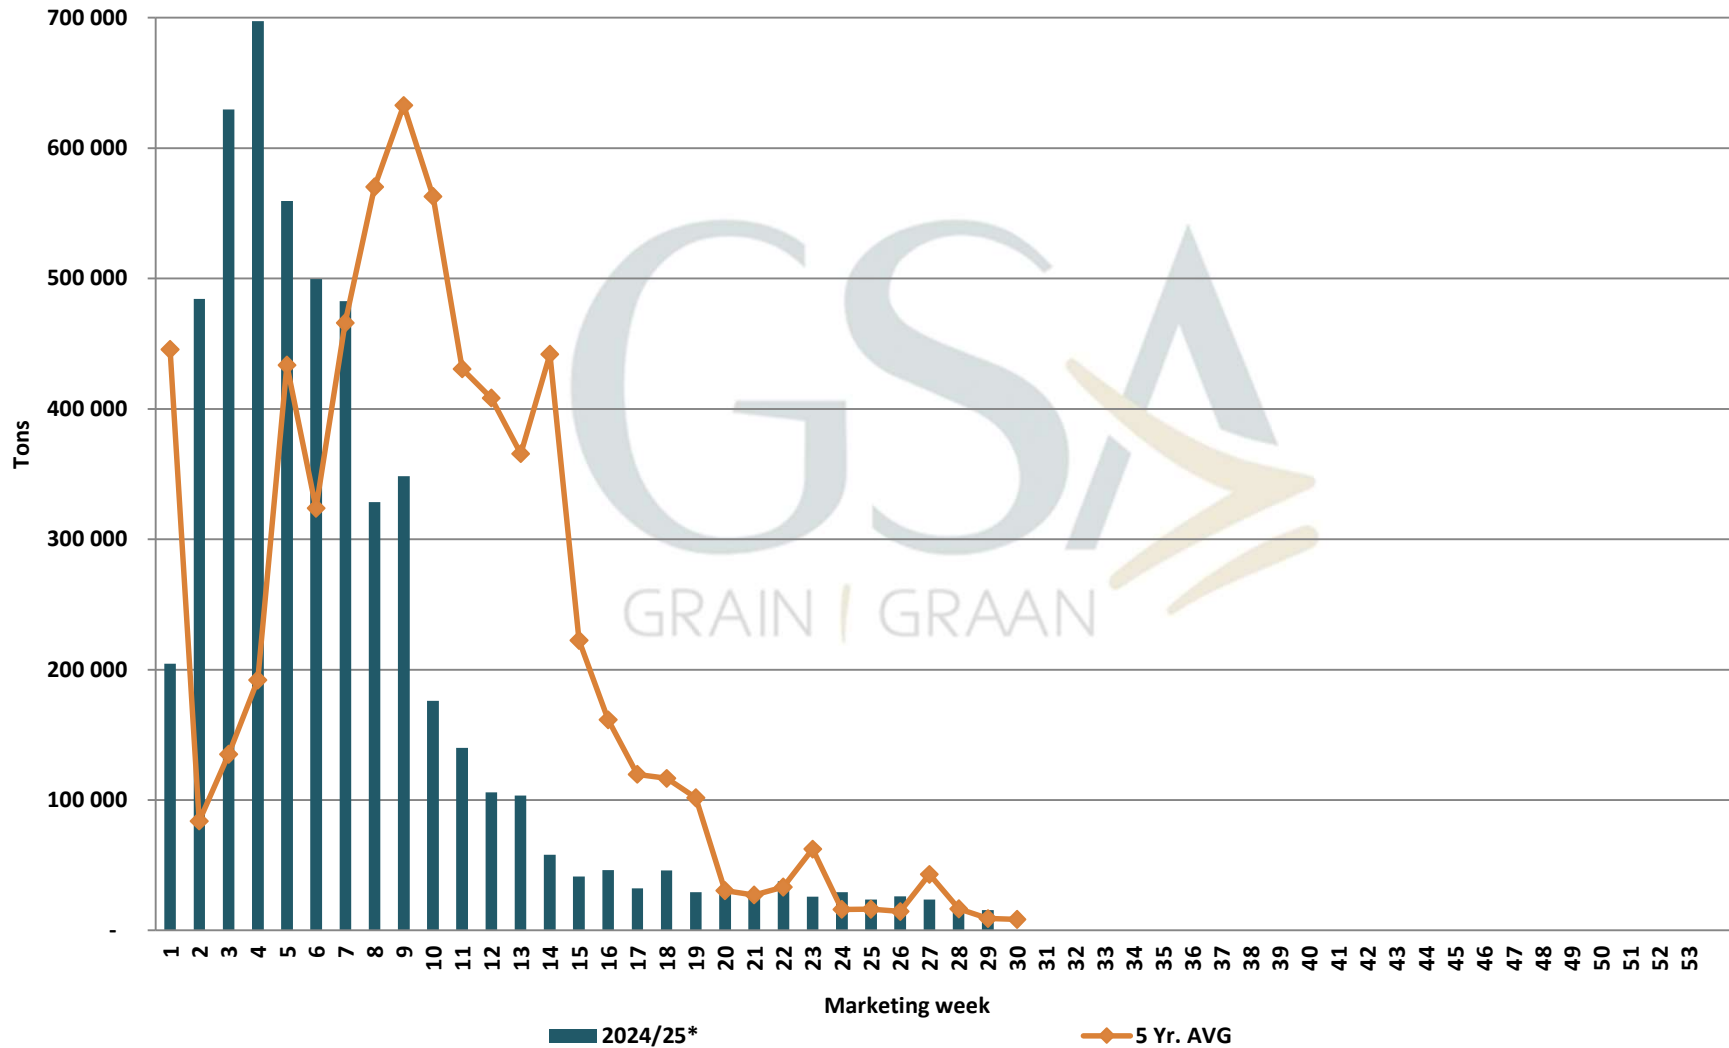

White Maize: Weekly producer deliveries

Yellow Maize: Weekly producer deliveries

Weeklikse mielielewerings (Bemarkingsjaar: Mei 2023 tot April 2024)

Weekly total maize deliveries (Marketing year: May 2024 to April 2025)

Weeklikse kumulatiewe mielielewerings (Bemarkingsjaar: Mei tot April)