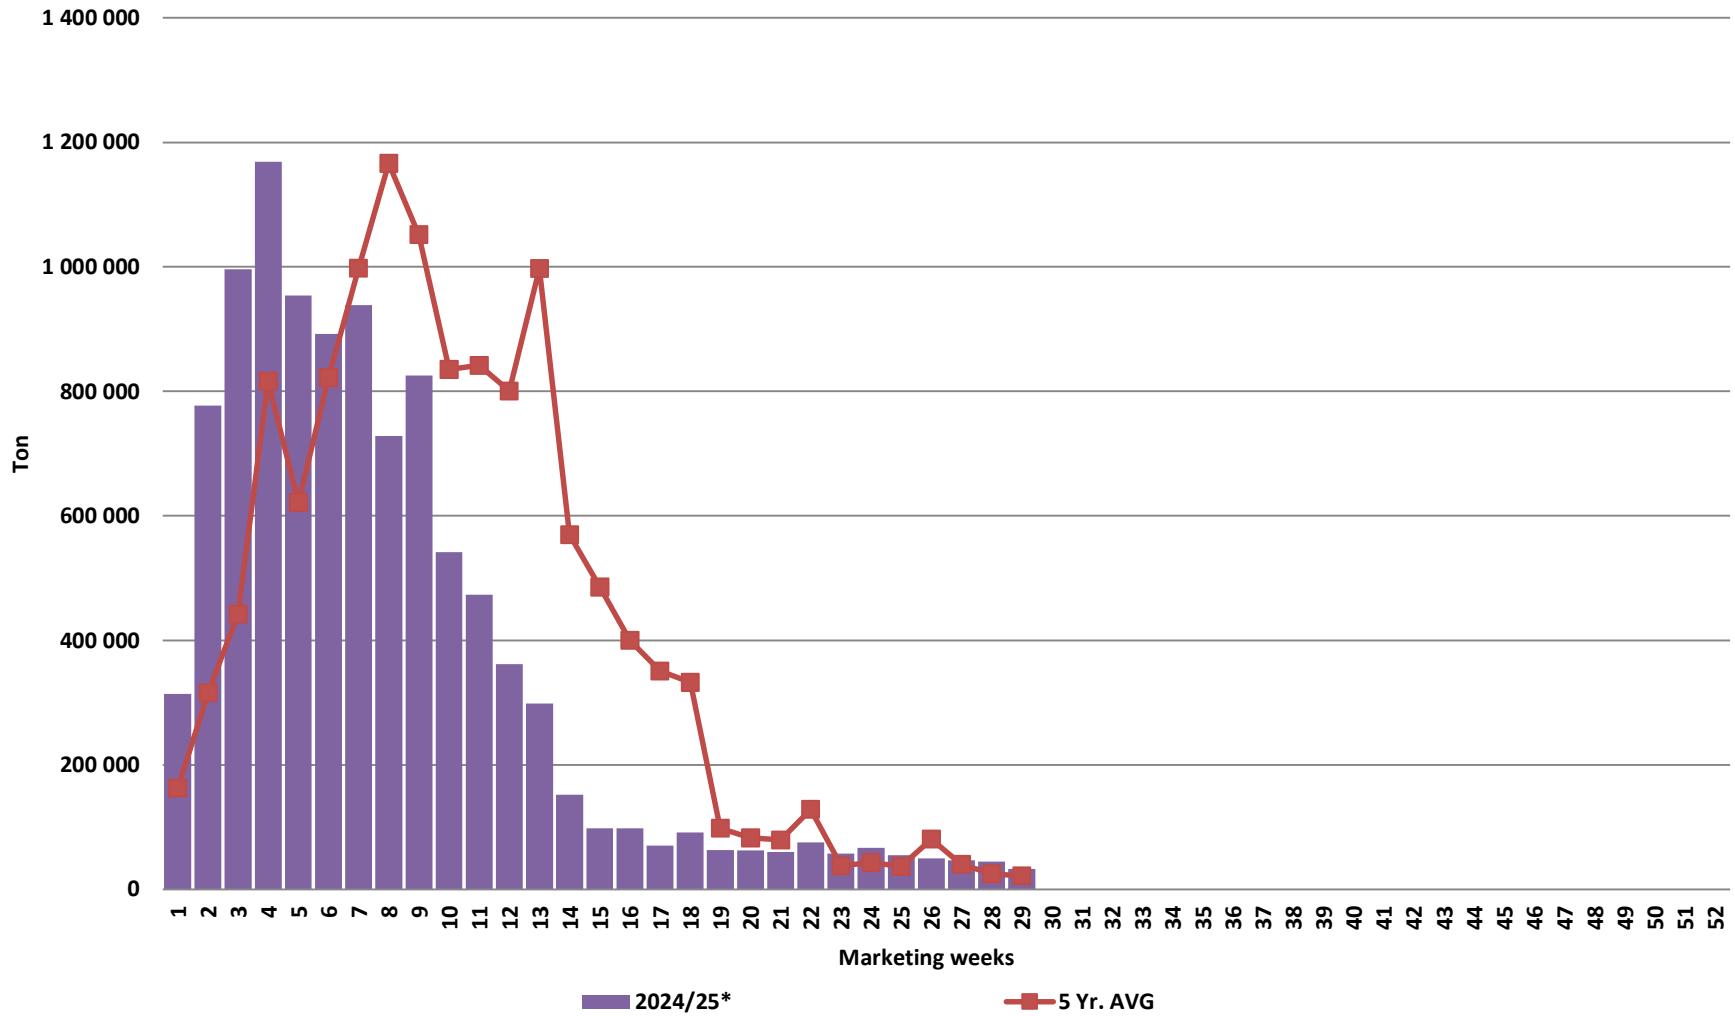

White Maize: Weekly producer deliveries

Yellow Maize: Weekly producer deliveries

Weeklikse mielielewerings (Bemarkingsjaar: Mei 2023 tot April 2024)

Weekly total maize deliveries (Marketing year: May 2024 to April 2025)

Weeklikse kumulatiewe mielielewerings (Bemarkingsjaar: Mei tot April)