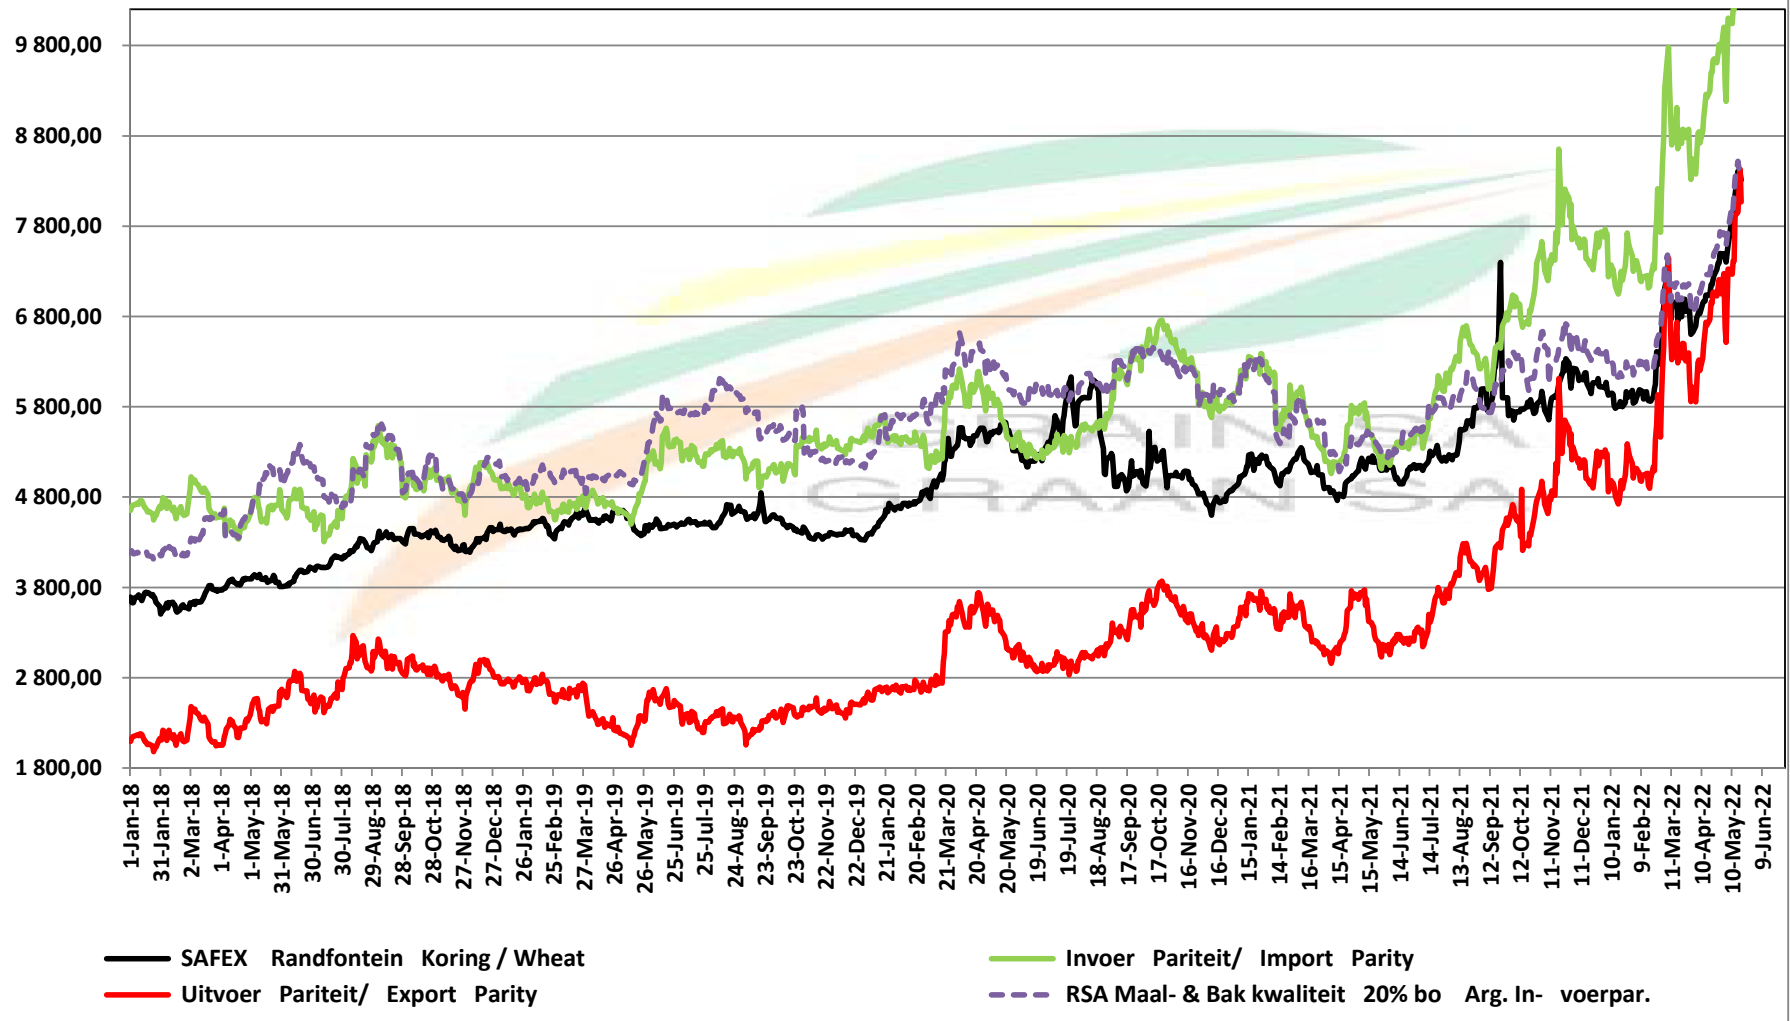

PRICES OF RSA AND ARGENTINE WHEAT DELIVERED IN RANDFONTEIN PRYSE VAN RSA EN ARGENTYNSE KORING GELEWER IN RANDFONTEIN

PRICES OF SOUTH AFRICAN AND USA WHEAT DELIVERED IN RANDFONTEIN PRYSE VAN SUID AFRIKAANSE EN VSA KORING GELEWER IN RANDFONTEIN

PRICES OF WHEAT DELIVERED IN RANDFONTEIN PRYSE VAN KORING GELEWER IN RANDFONTEIN

PRICES OF RSA AND GERMAN WHEAT DELIVERED IN RANDFONTEIN

PRYSE VAN RSA EN DUITSTE KORING GELEWER IN RANDFONTEIN

Source: Grain SA