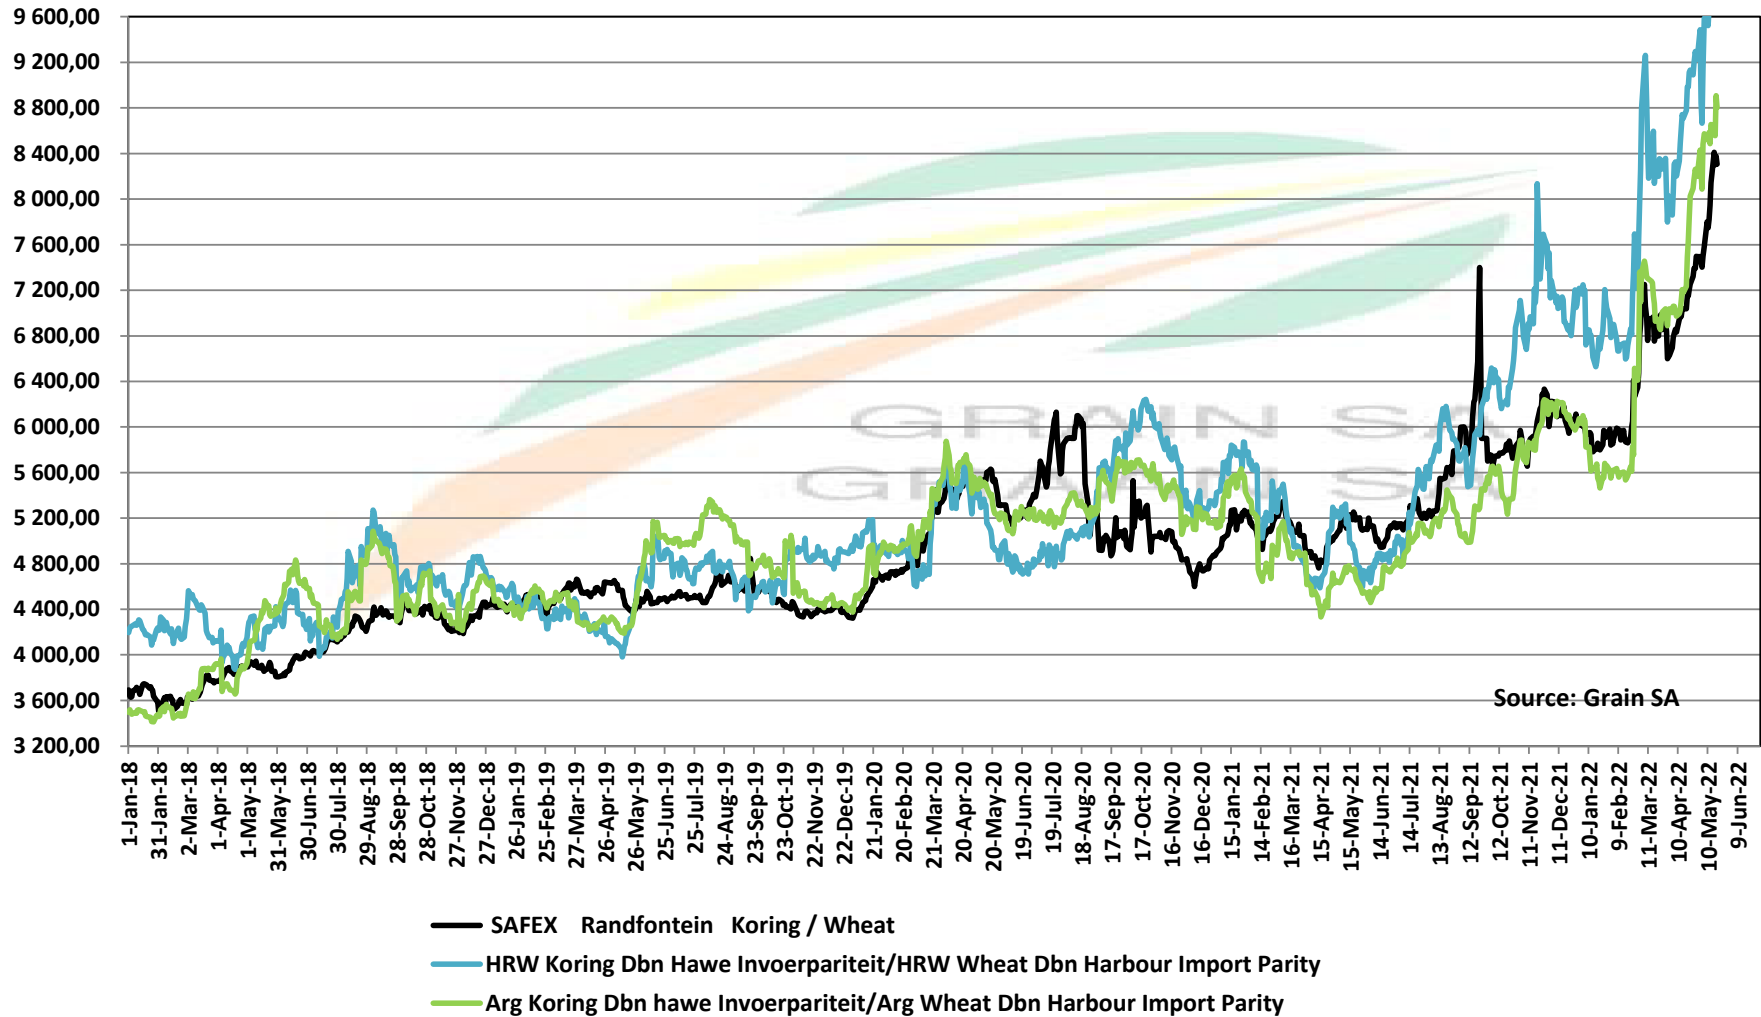

PRICES OF RSA AND ARGENTINE WHEAT DELIVERED IN RANDFONTEIN PRYSE VAN RSA EN ARGENTYNSE KORING GELEWER IN RANDFONTEIN

PRICES OF SOUTH AFRICAN AND USA WHEAT DELIVERED IN RANDFONTEIN PRYSE VAN SUID AFRIKAANSE EN VSA KORING GELEWER IN RANDFONTEIN

PRICES OF WHEAT DELIVERED IN RANDFONTEIN PRYSE VAN KORING GELEWER IN RANDFONTEIN

PRICES OF RSA AND GERMAN WHEAT DELIVERED IN RANDFONTEIN

PRYSE VAN RSA EN DUITSTE KORING GELEWER IN RANDFONTEIN

Source: Grain SA

PRICES OF WHEAT DELIVERED IN DURBAN HARBOUR PRYSE VAN KORING VIR LEWERING IN DURBAN HAWE

PRICES OF BARLEY DELIVERED IN RANDFONTEIN PRYSE VAN GARS GELEWER IN RANDFONTEIN

IMPORT PARITY OF USA HRW AND FRANCE FEED BARLEY INVOERPARITEIT VAN VSA HRW KORING EN FRANSE VOERGARS