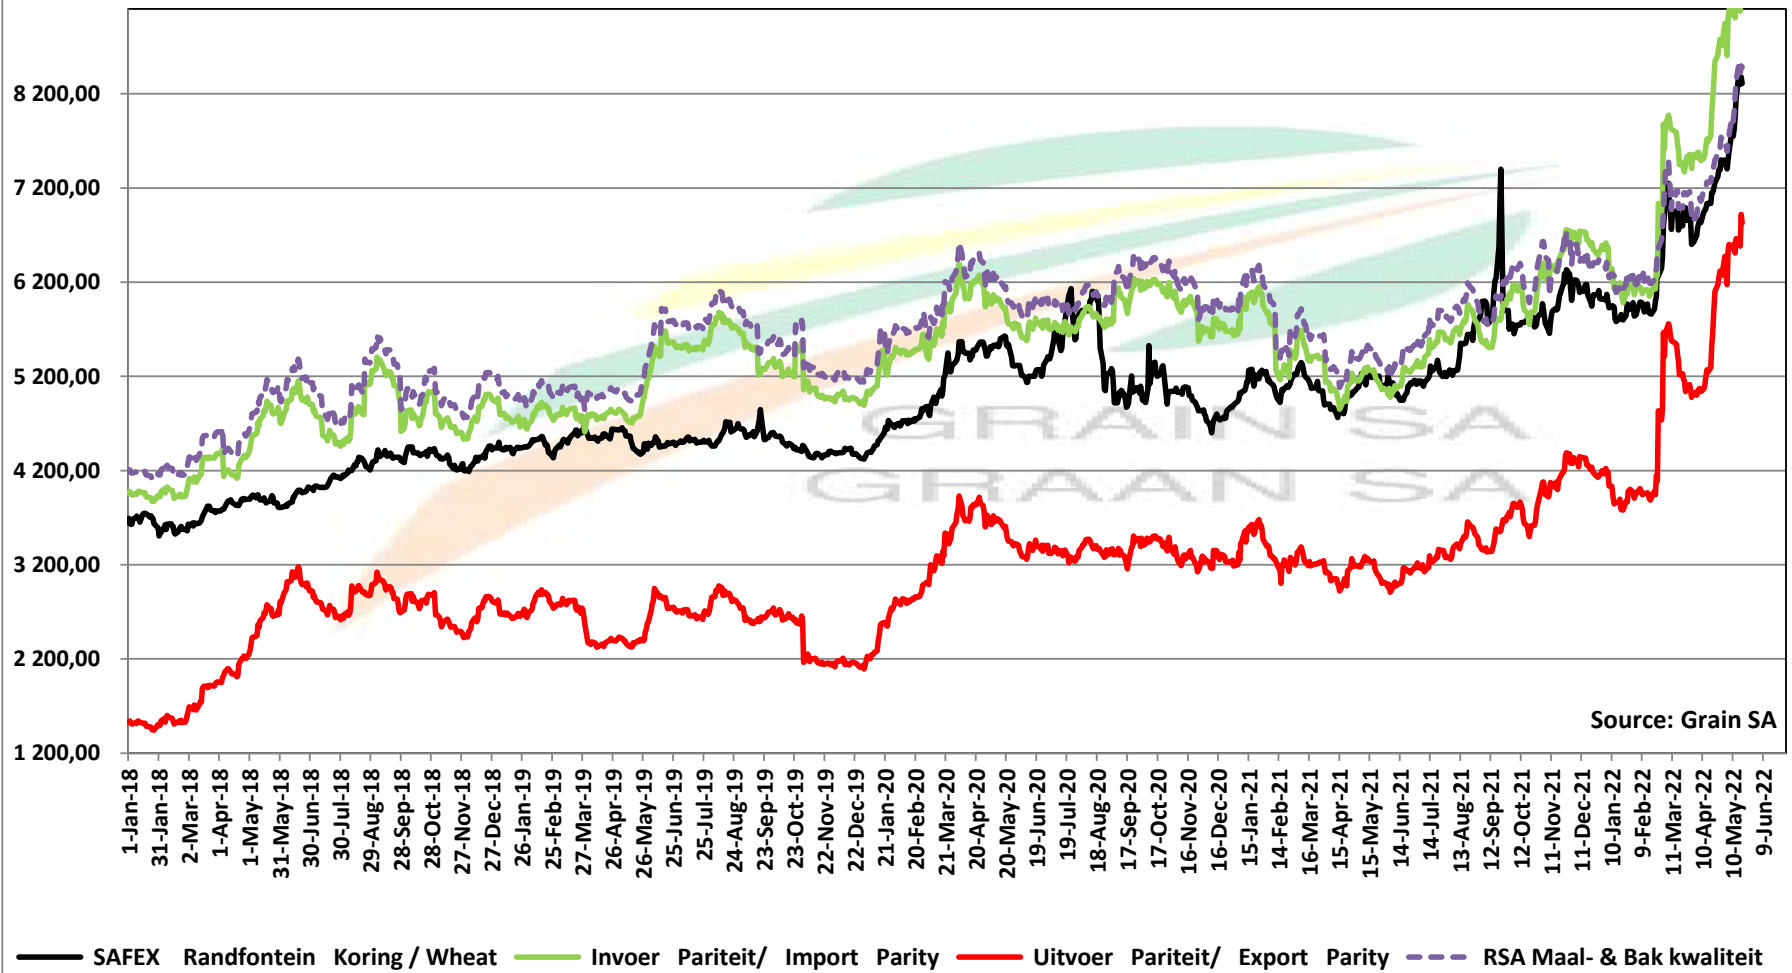

PRICES OF RSA AND ARGENTINE WHEAT DELIVERED IN RANDFONTEIN PRYSE VAN RSA EN ARGENTYNSE KORING GELEWER IN RANDFONTEIN

PRICES OF SOUTH AFRICAN AND USA WHEAT DELIVERED IN RANDFONTEIN PRYSE VAN SUID AFRIKAANSE EN VSA KORING GELEWER IN RANDFONTEIN

PRICES OF WHEAT DELIVERED IN RANDFONTEIN PRYSE VAN KORING GELEWER IN RANDFONTEIN

PRICES OF RSA AND GERMAN WHEAT DELIVERED IN RANDFONTEIN

PRYSE VAN RSA EN DUITSTE KORING GELEWER IN RANDFONTEIN

Source: Grain SA