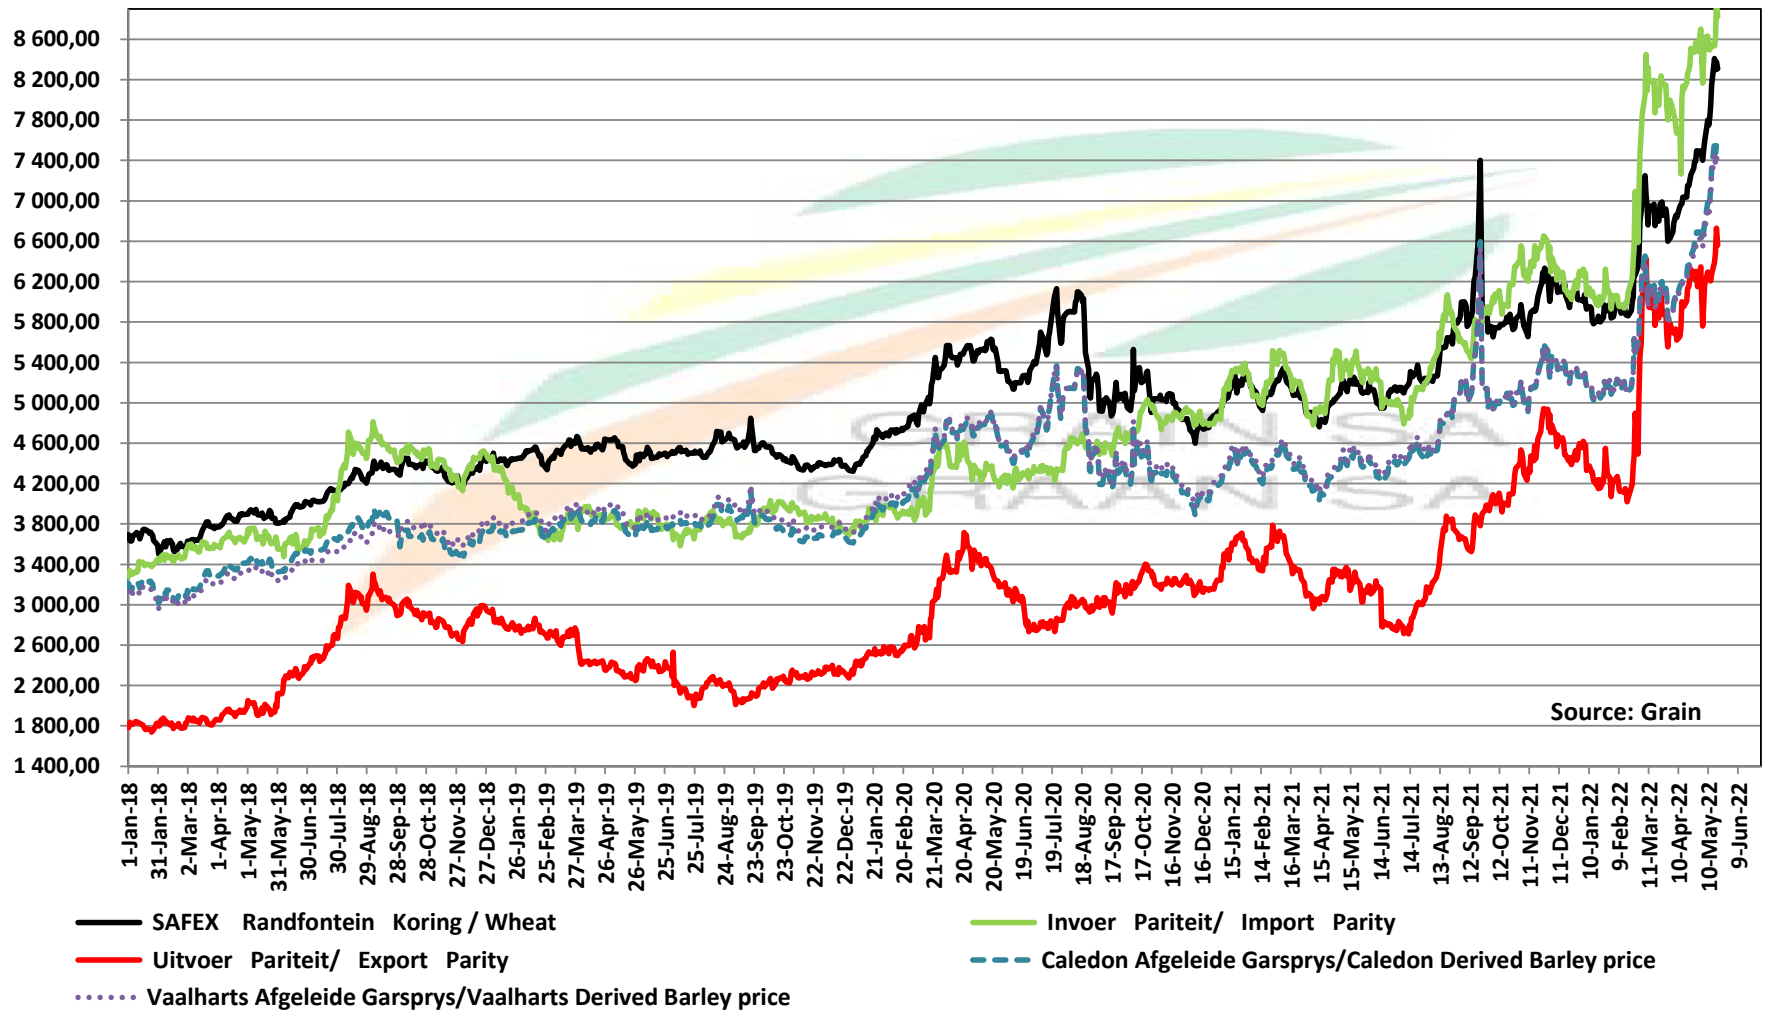

PRICES OF WHEAT DELIVERED IN RANDFONTEIN PRYSE VAN KORING GELEWER IN RANDFONTEIN

PRICES OF RSA AND GERMAN WHEAT DELIVERED IN RANDFONTEIN

PRYSE VAN RSA EN DUITSTE KORING GELEWER IN RANDFONTEIN

Source: Grain SA

PRICES OF WHEAT DELIVERED IN DURBAN HARBOUR PRYSE VAN KORING VIR LEWERING IN DURBAN HAWE

PRICES OF BARLEY DELIVERED IN RANDFONTEIN PRYSE VAN GARS GELEWER IN RANDFONTEIN

IMPORT PARITY OF USA HRW AND FRANCE FEED BARLEY INVOERPARITEIT VAN VSA HRW KORING EN FRANSE VOERGARS