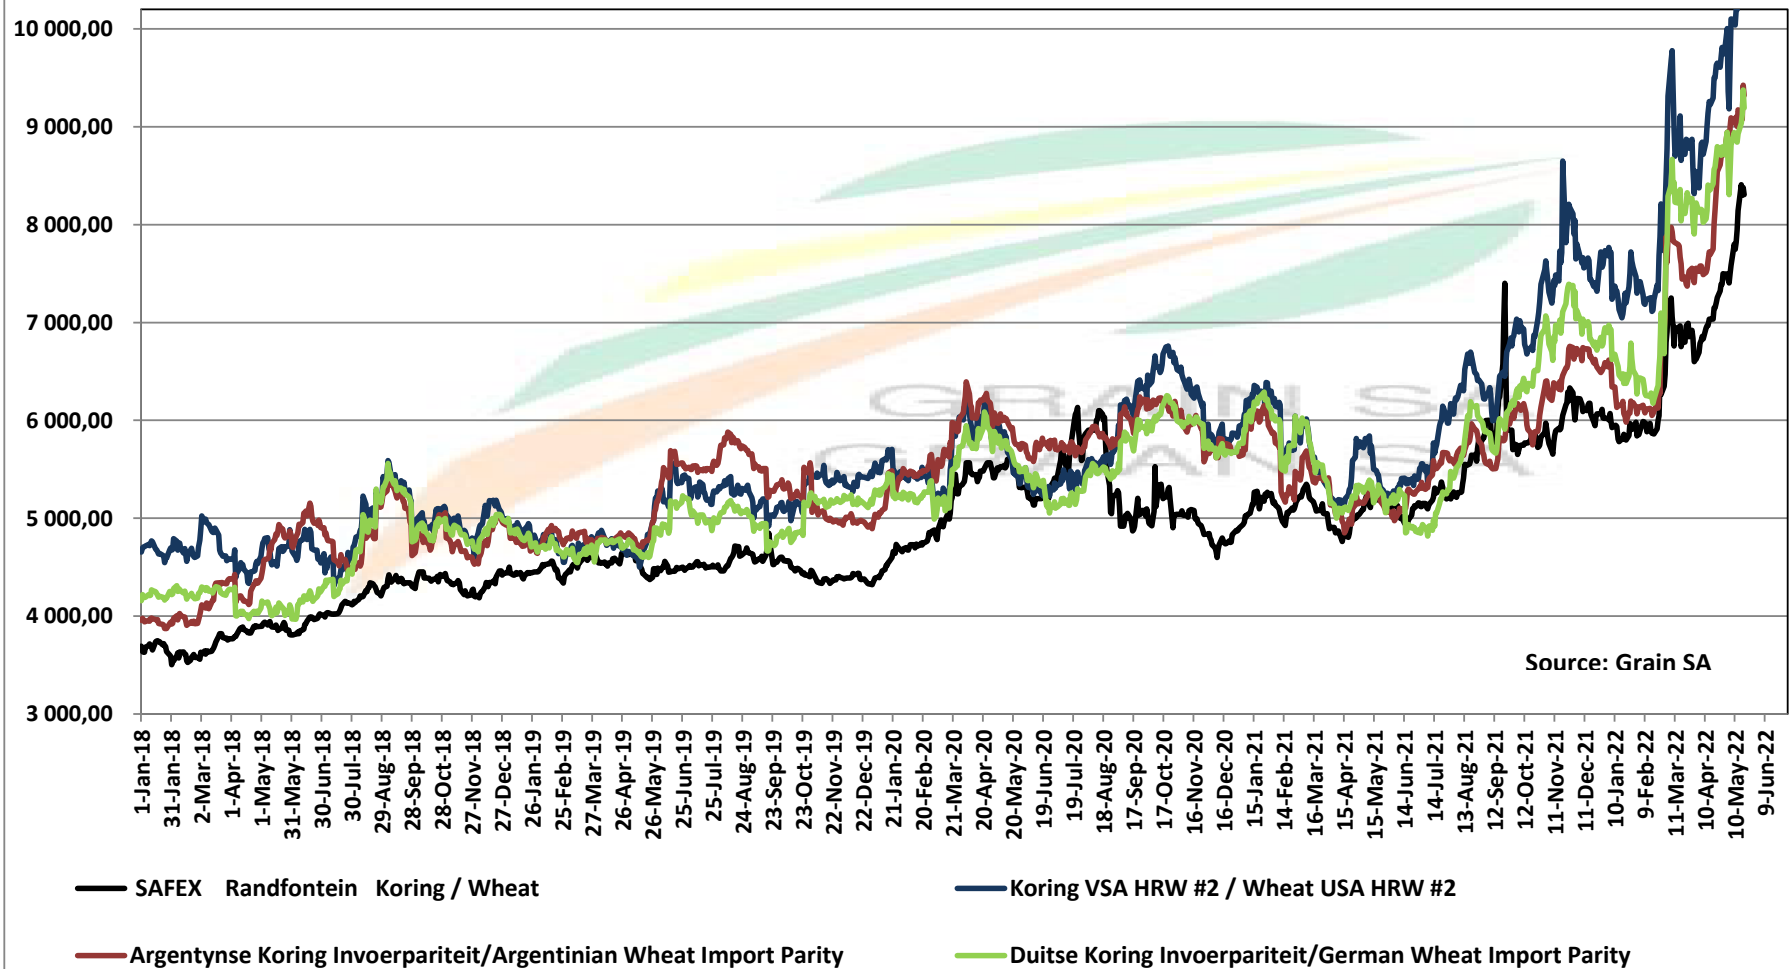

PRICES OF WHEAT DELIVERED IN RANDFONTEIN PRYSE VAN KORING GELEWER IN RANDFONTEIN