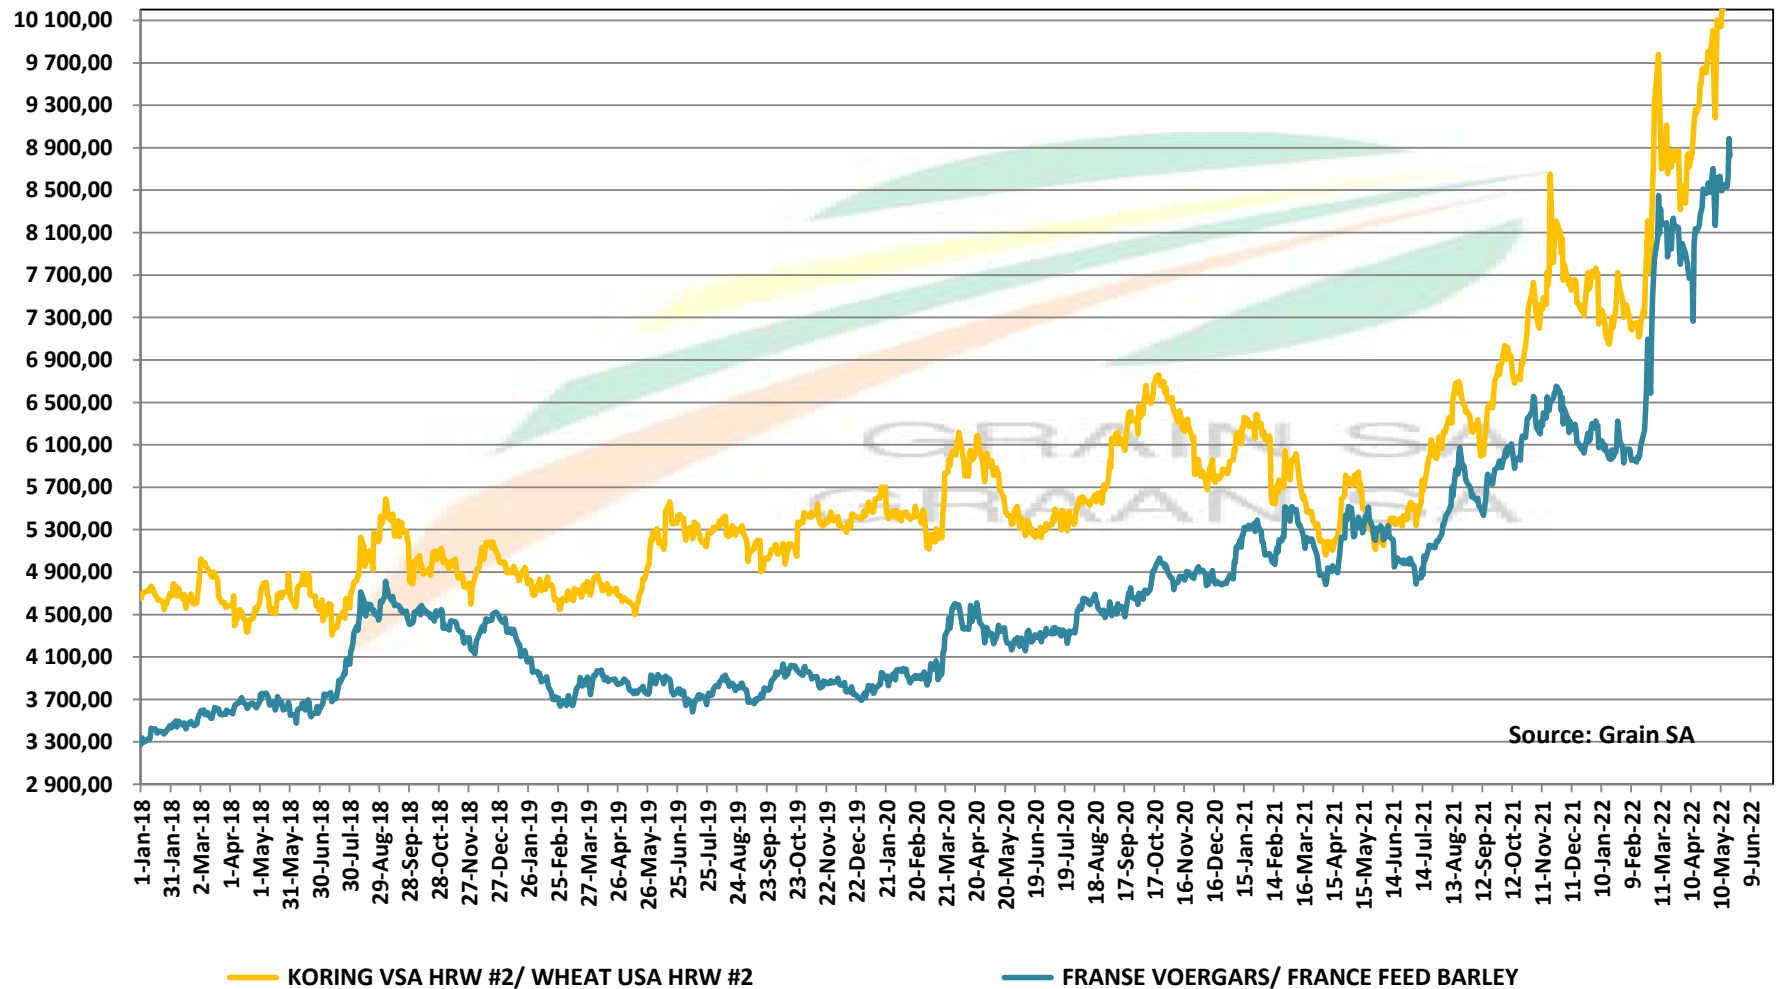

PRICES OF WHEAT DELIVERED IN RANDFONTEIN PRYSE VAN KORING GELEWER IN RANDFONTEIN

PRICES OF RSA AND GERMAN WHEAT DELIVERED IN RANDFONTEIN

PRYSE VAN RSA EN DUITSTE KORING GELEWER IN RANDFONTEIN

Source: Grain SA

PRICES OF WHEAT DELIVERED IN DURBAN HARBOUR PRYSE VAN KORING VIR LEWERING IN DURBAN HAWE

PRICES OF BARLEY DELIVERED IN RANDFONTEIN PRYSE VAN GARS GELEWER IN RANDFONTEIN

IMPORT PARITY OF USA HRW AND FRANCE FEED BARLEY INVOERPARITEIT VAN VSA HRW KORING EN FRANSE VOERGARS