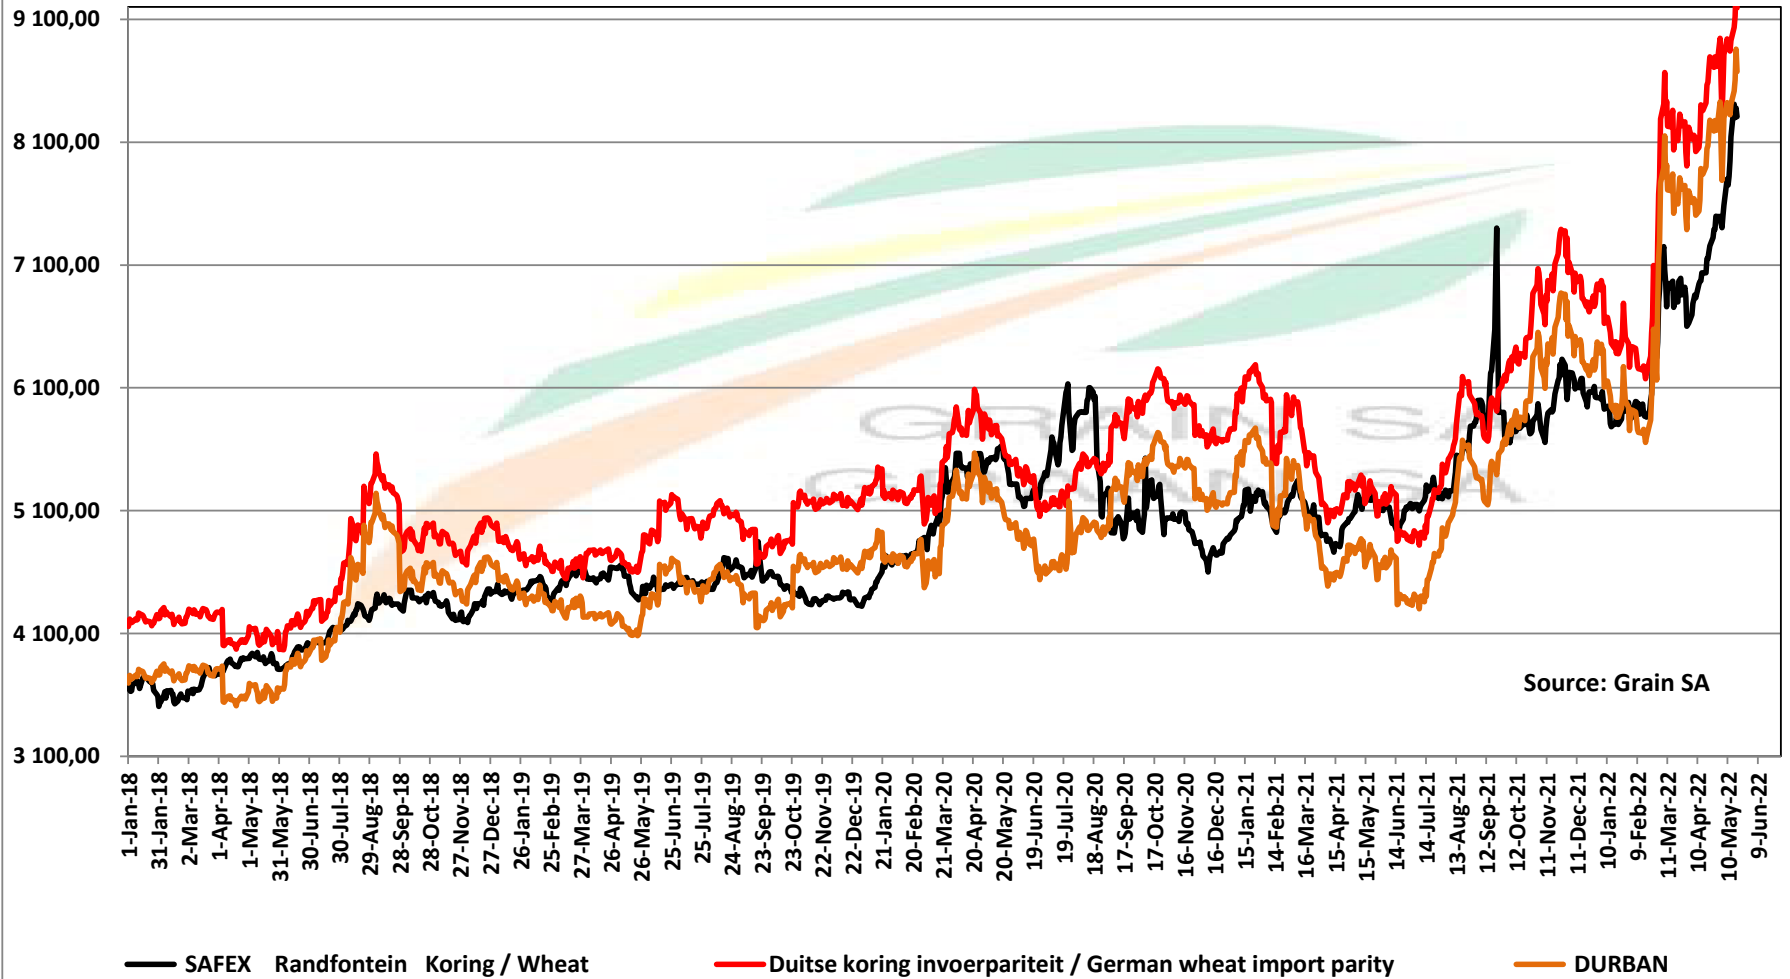

PRICES OF RSA AND GERMAN WHEAT DELIVERED IN RANDFONTEIN

PRYSE VAN RSA EN DUITSTE KORING GELEWER IN RANDFONTEIN

Source: Grain SA