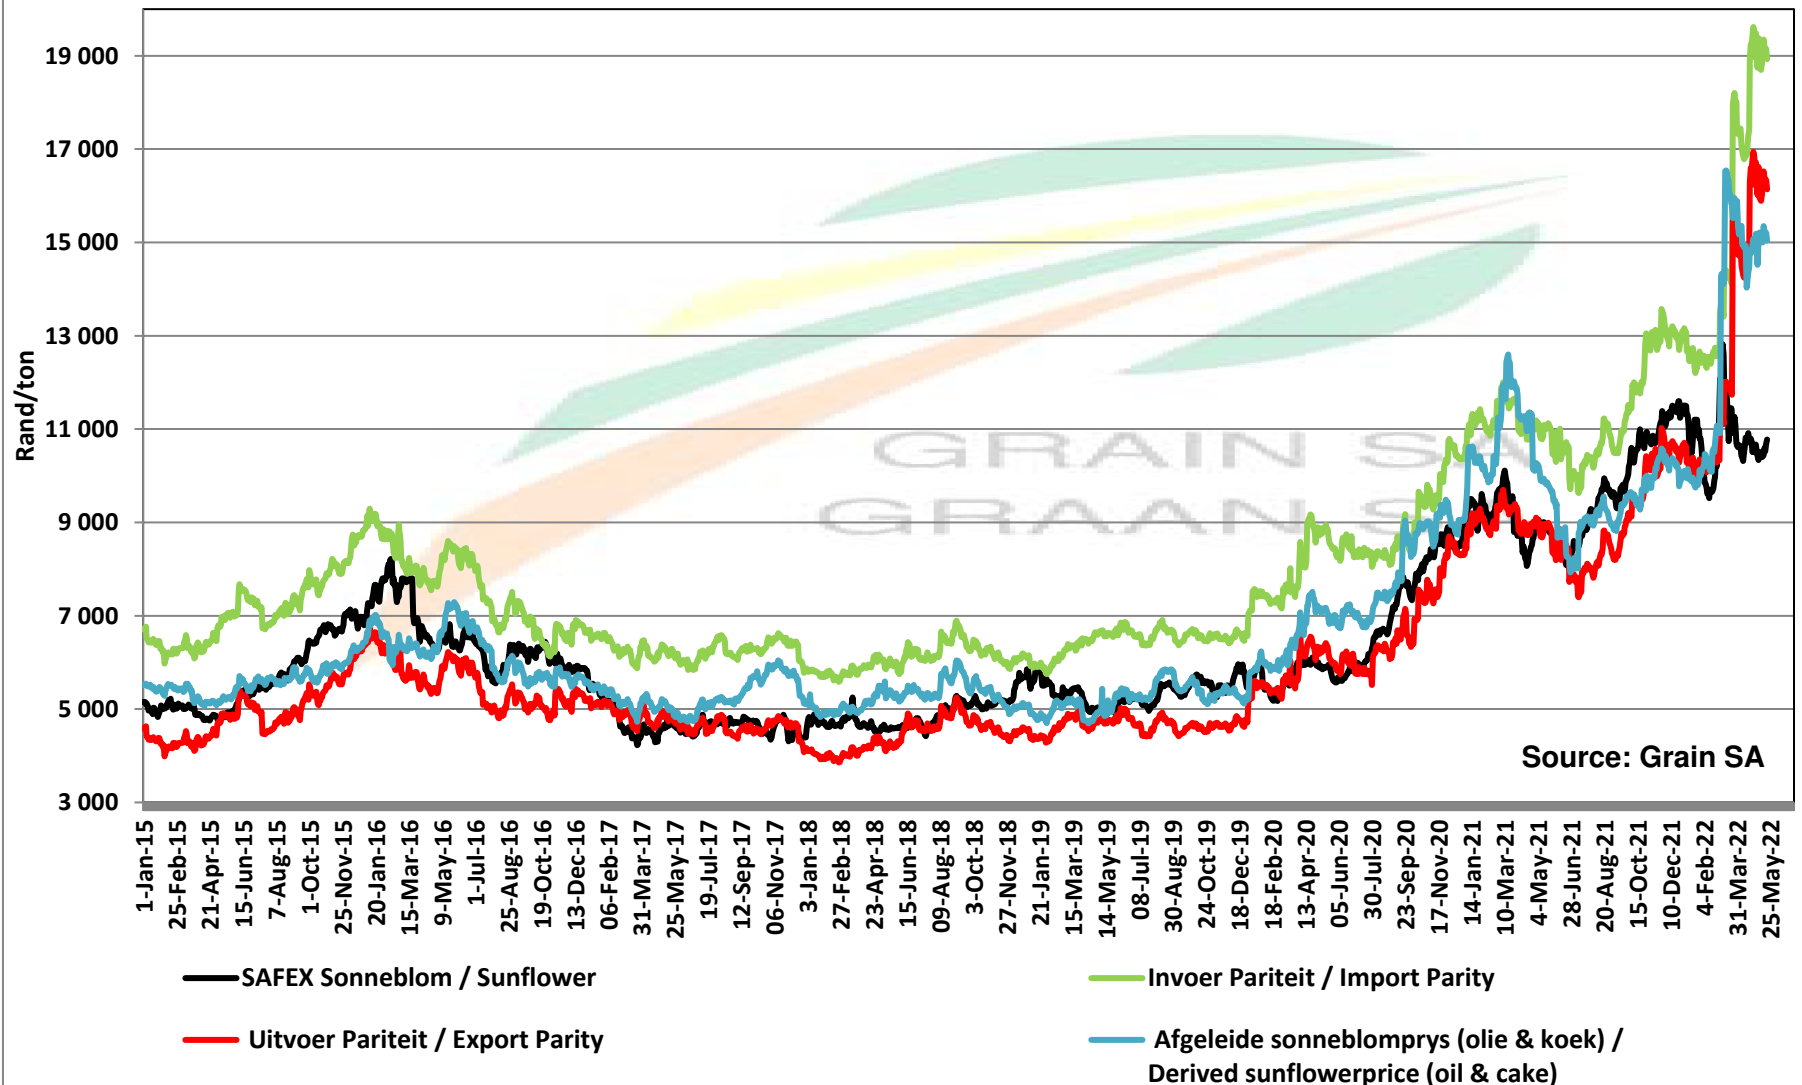

PRICES OF EU SUNFLOWER SEED DELIVERED IN RANDFONTEIN PRYSE VAN EU SONNEBLOMSAAD GELEWER IN RANDFONTEIN

PRICES OF EU SUNFLOWER SEED DELIVERED IN RANDFONTEIN PRYSE VAN EU SONNEBLOMSAAD GELEWER IN RANDFONTEIN