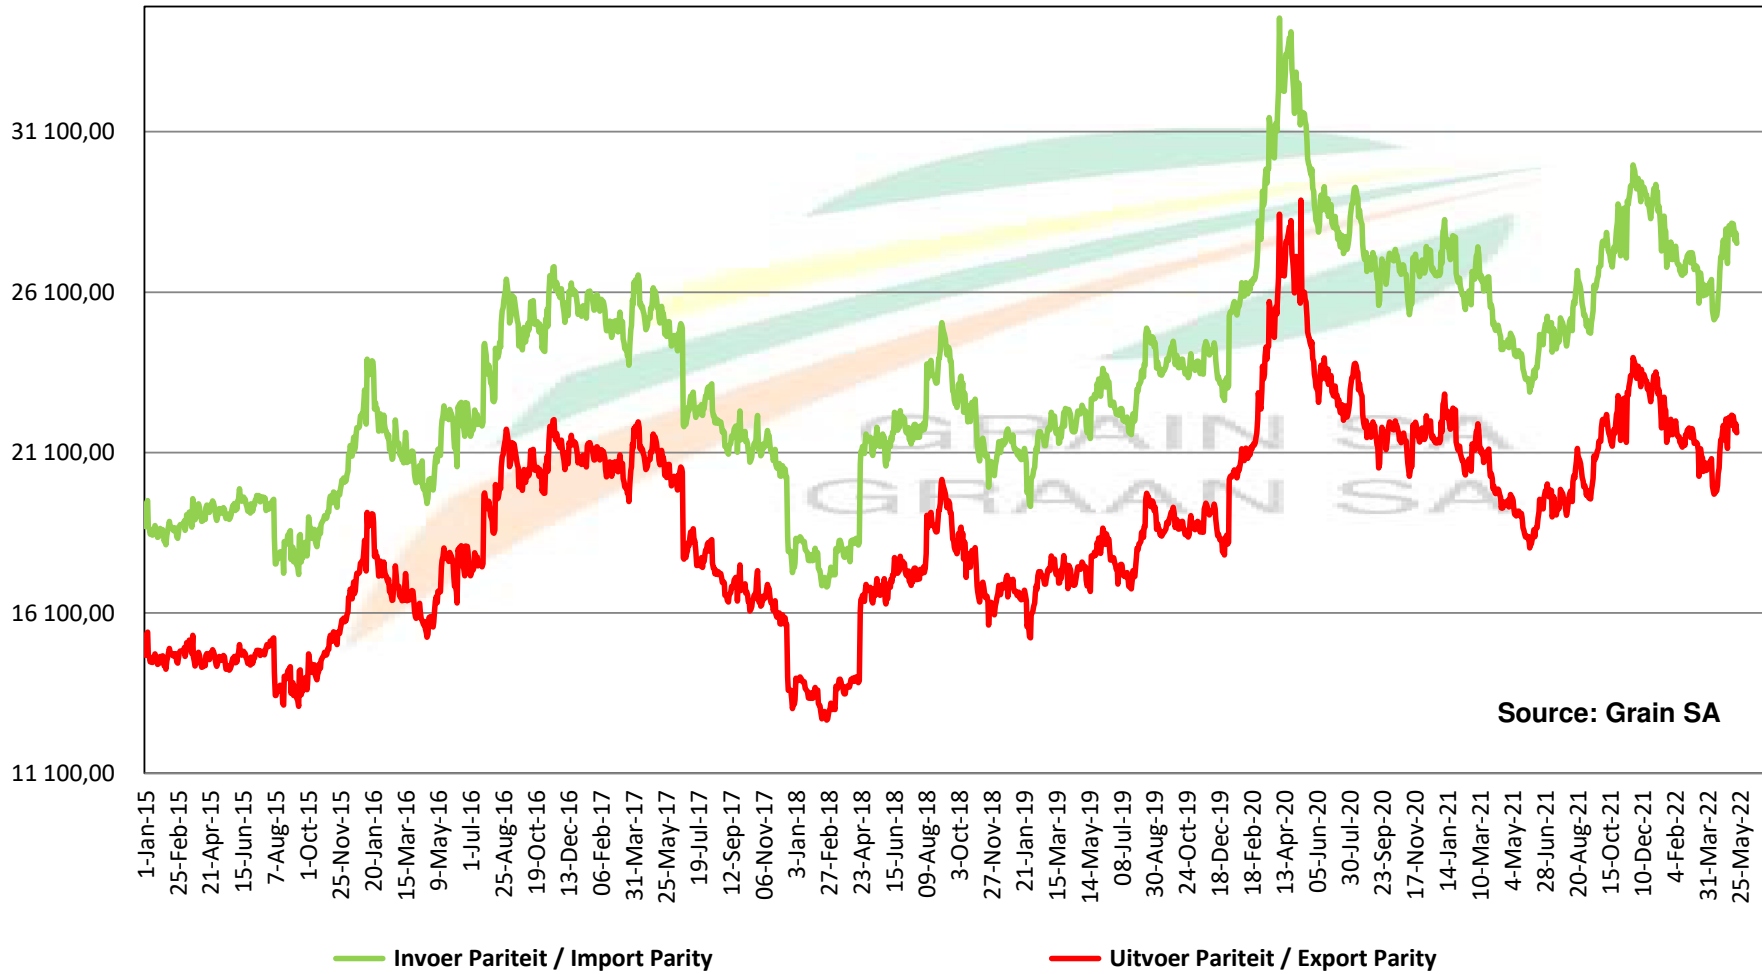

PRICES OF PROCESSED AND GRADED USA CHOICE GRADE GROUNDNUTS (40/50) (RANDFONTEIN)
PRYSE VAN UITGEDOP EN GESORTEERDE VSA KEURGRAAD GRONDBONE MET 'N PITGROOTTE VAN 40/50
pitgrootte (RANDFONTEIN)