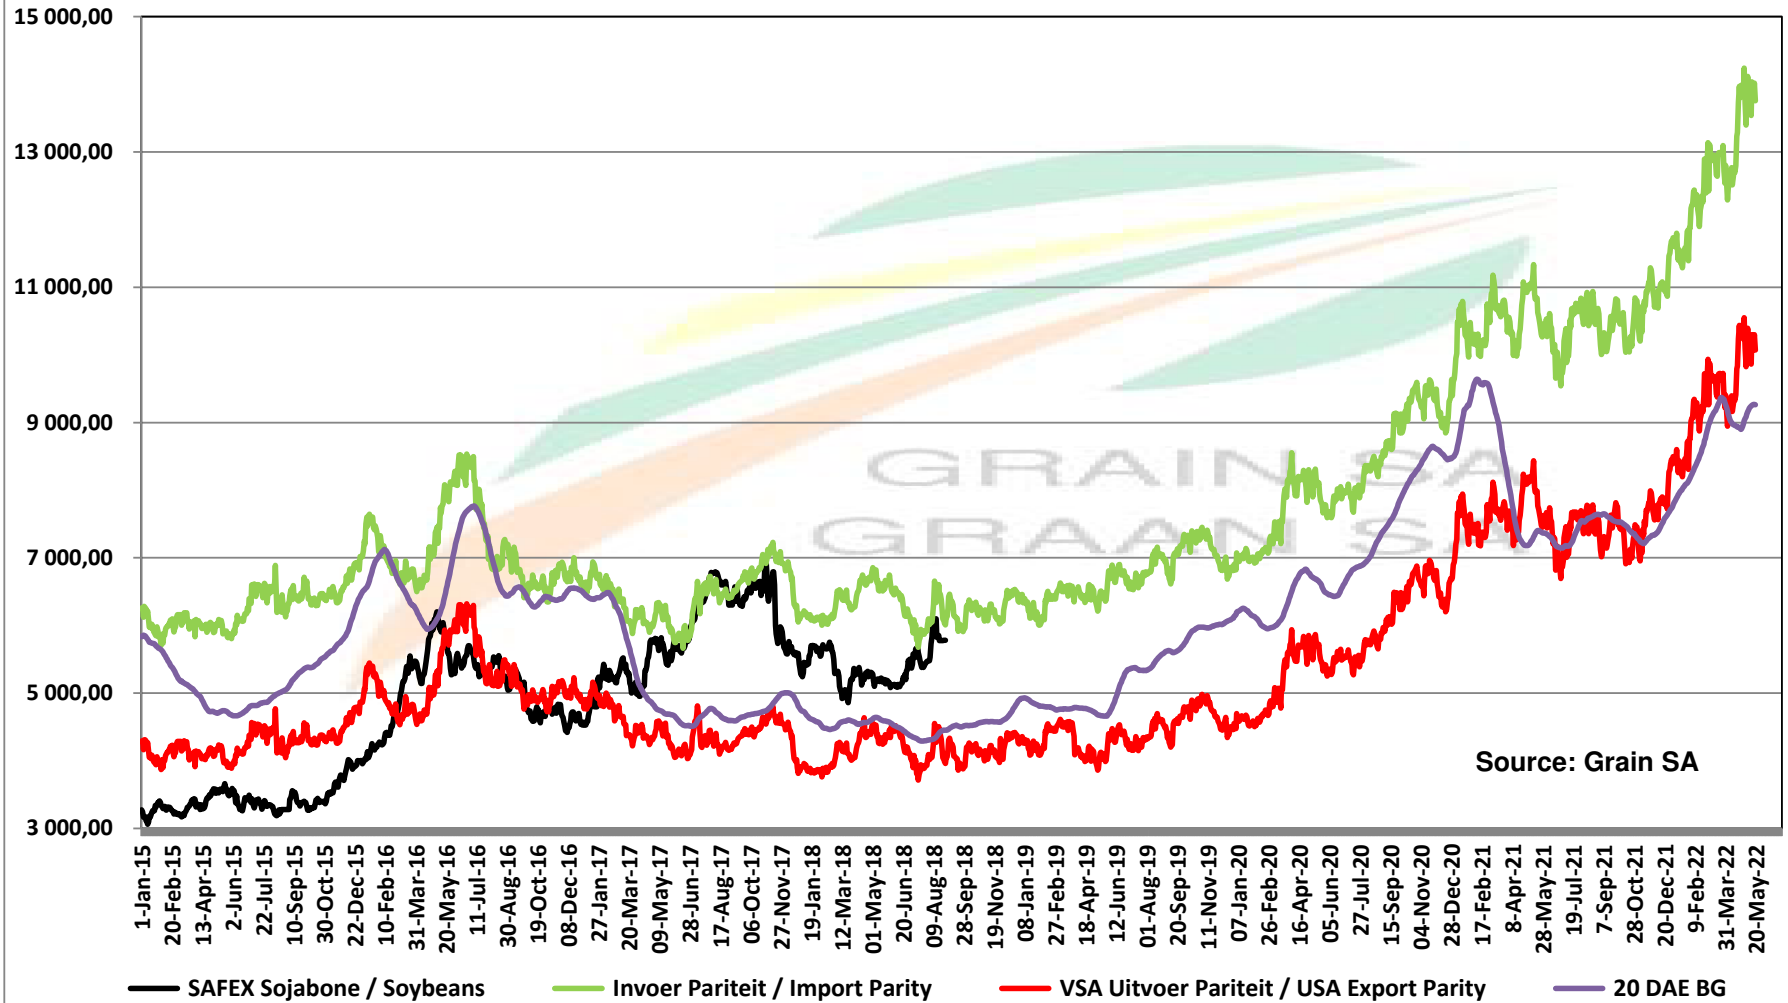

PRICES OF SOYBEAN SEED DELIVERED IN RANDFONTEIN PRYSE VAN SOJABOONSAAD GELEWER IN RANDFONTEIN