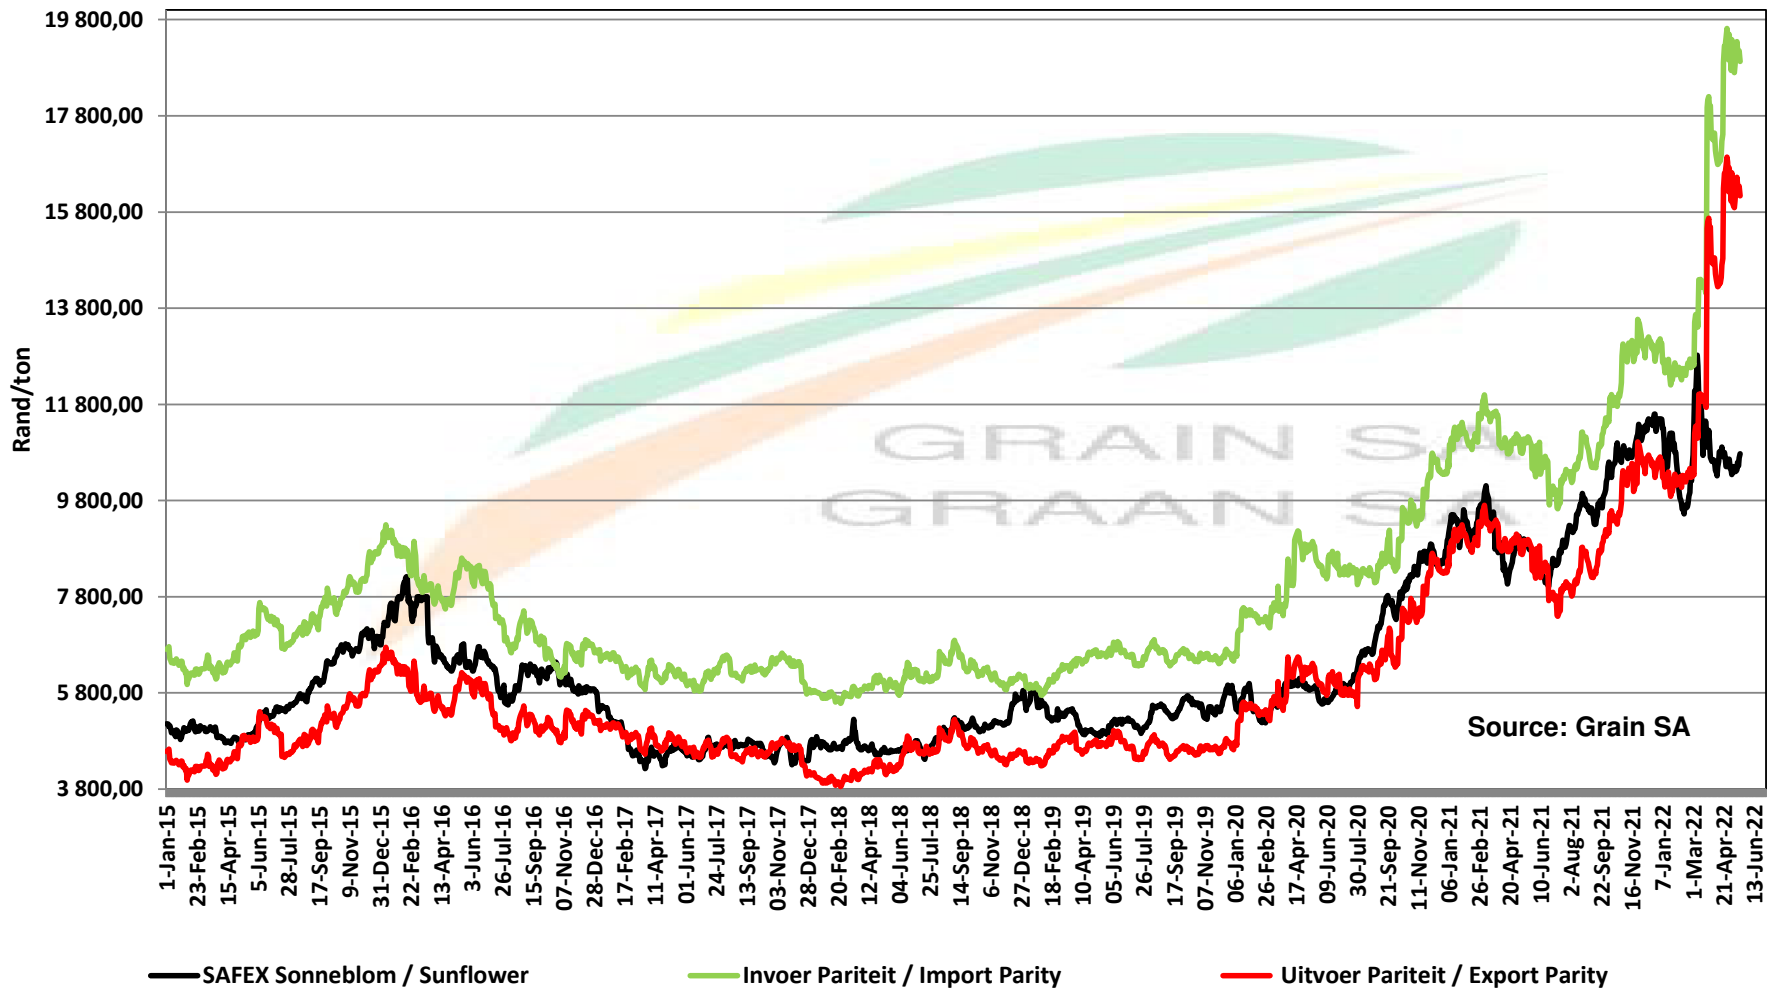

PRICES OF EU SUNFLOWER SEED DELIVERED IN RANDFONTEIN PRYSE VAN EU SONNEBLOMSAAD GELEWER IN RANDFONTEIN

PRICES OF EU SUNFLOWER SEED DELIVERED IN RANDFONTEIN PRYSE VAN EU SONNEBLOMSAAD GELEWER IN RANDFONTEIN