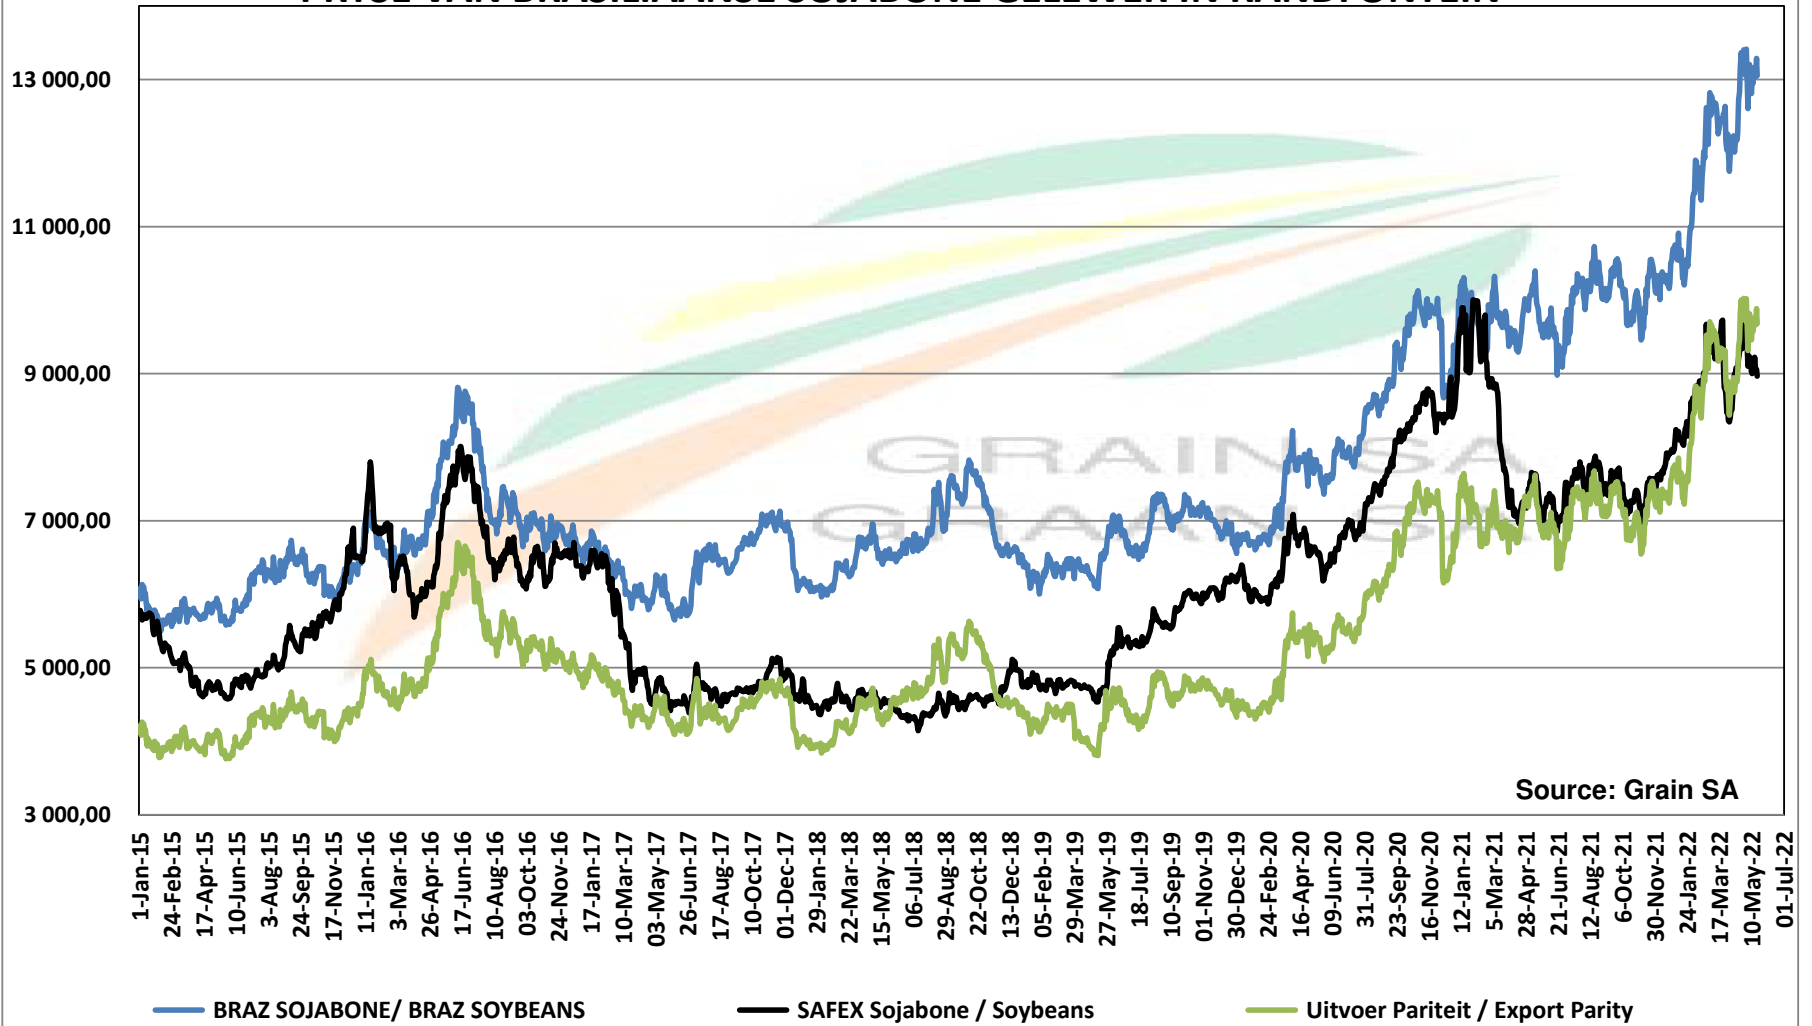

PRICES OF BRAZILIAN SOYBEAN DELIVERED IN RANDFONTEIN
PRYSE VAN BRASILIAANSE SOJABONE GELEWER IN RANDFONTEIN