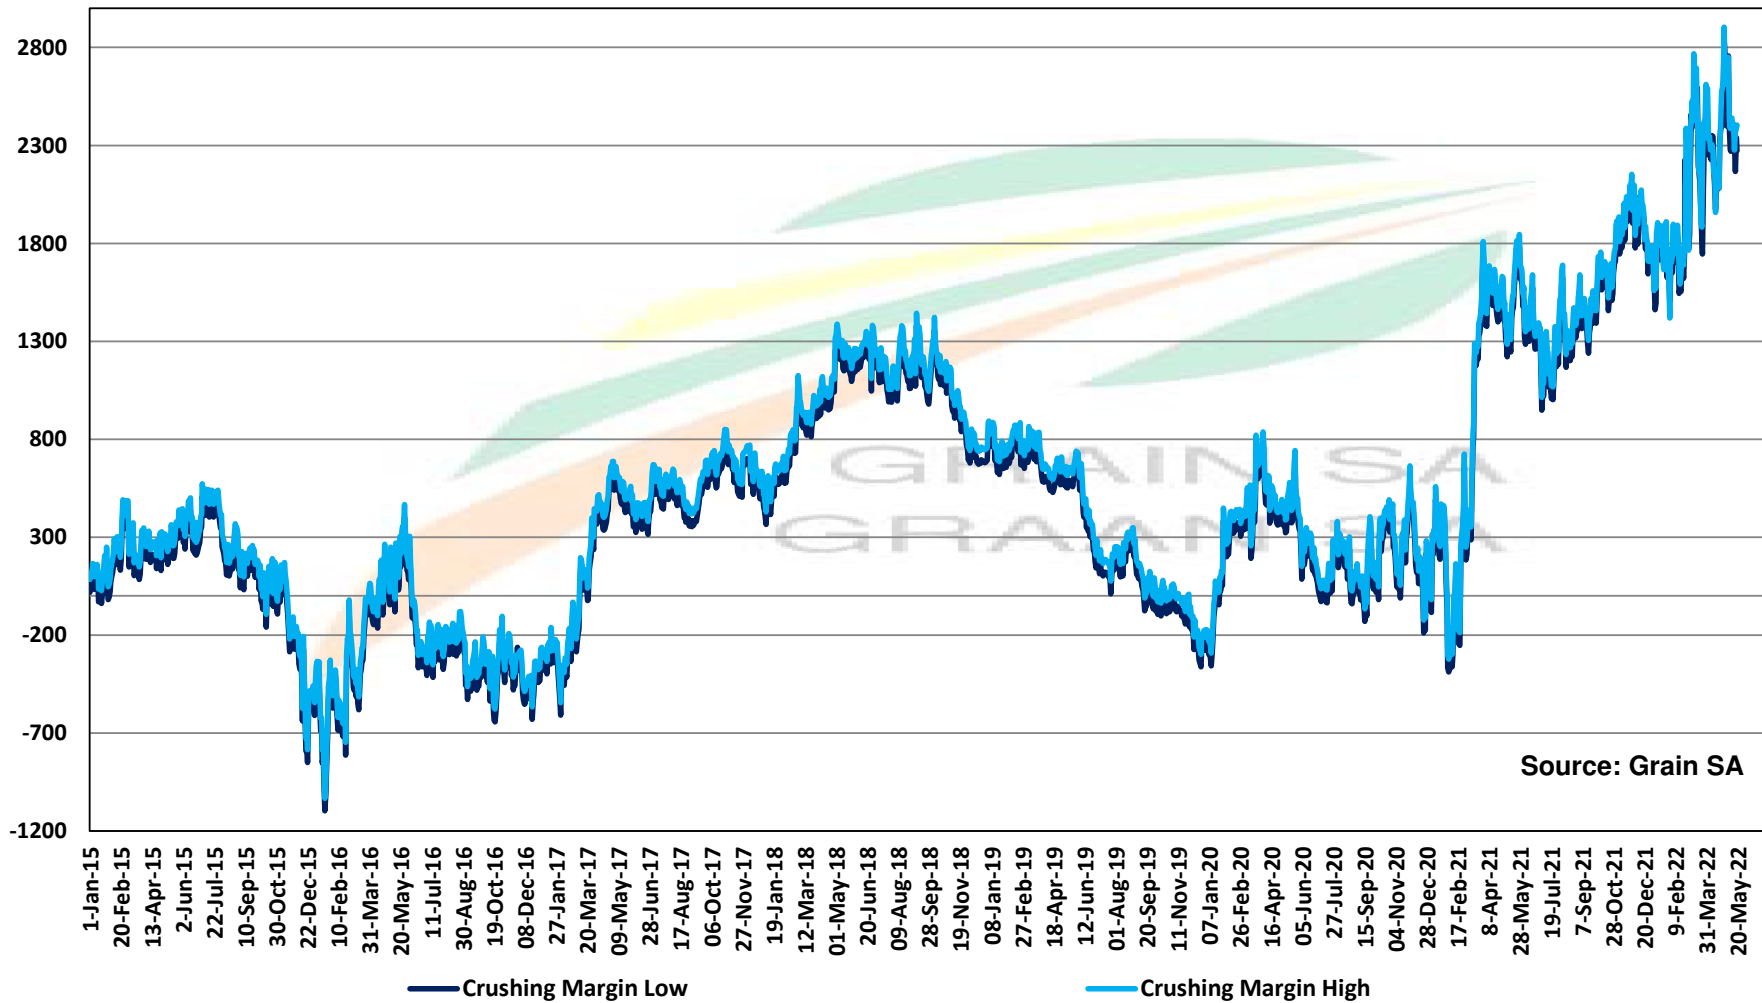

PRICES OF SOYBEAN CRUSHING MARGIN PRYSE VAN SOJABOON PERSMARGE