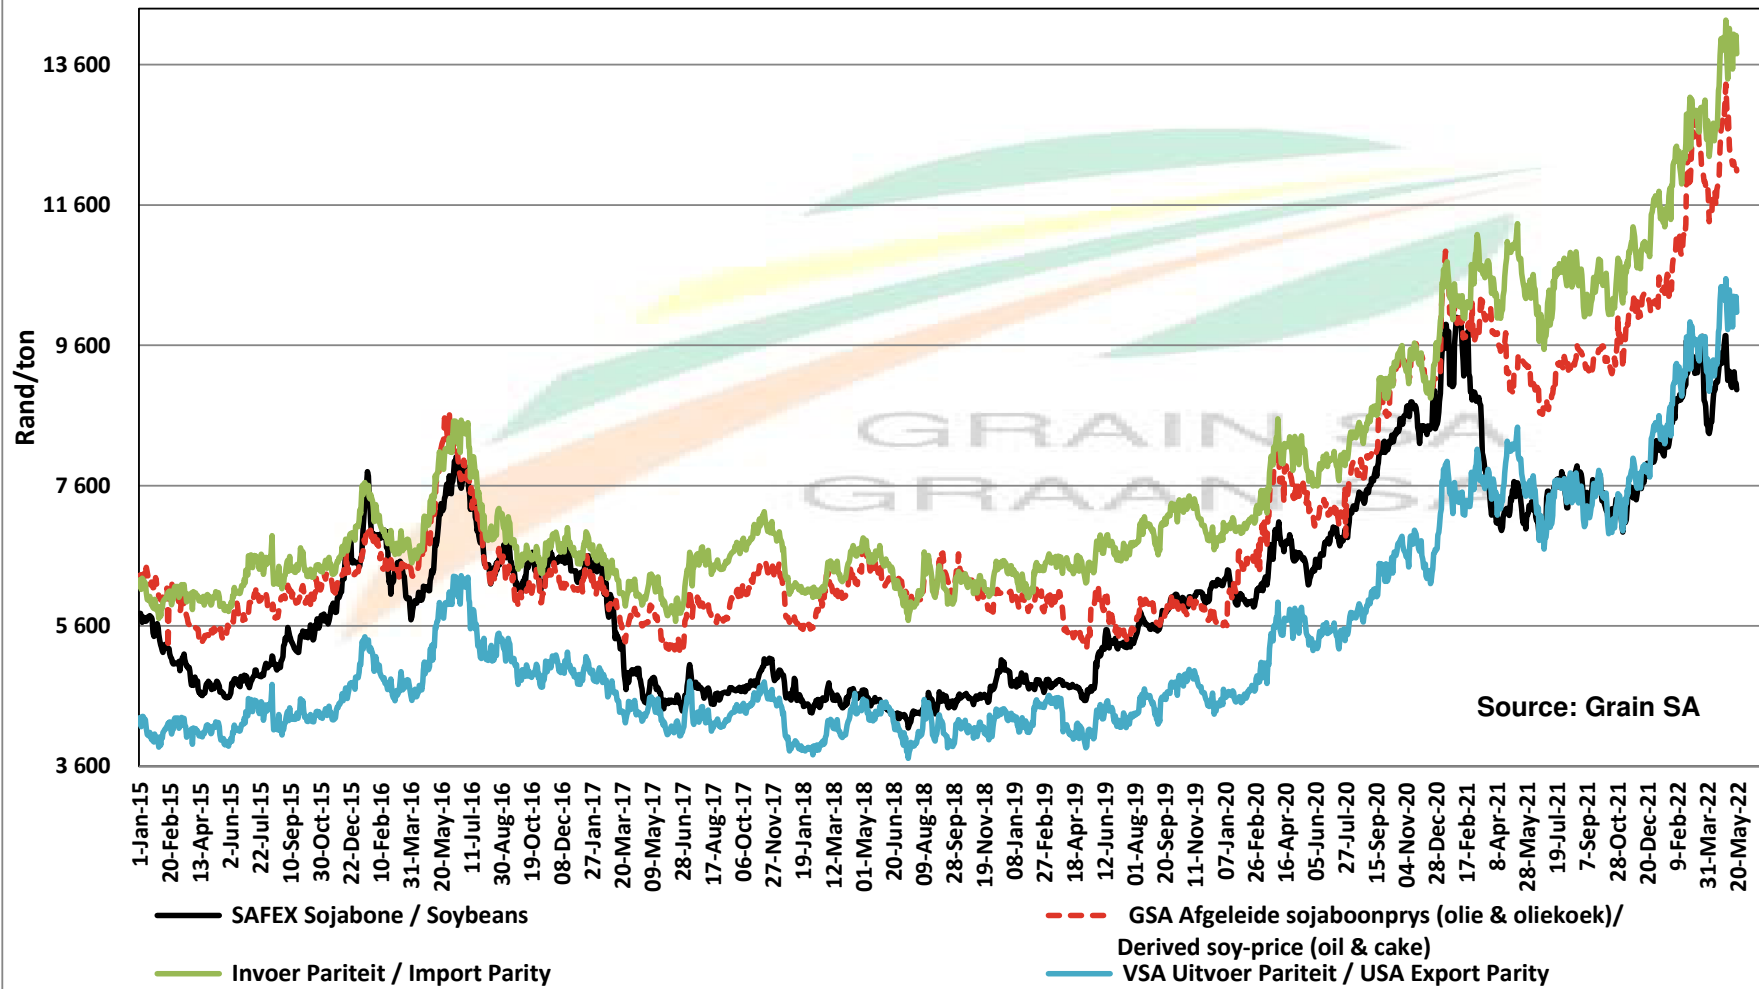

PRICES OF DERIVED SOYBEAN DELIVERED IN RANDFONTEIN PRYSE VAN AFGELEIDE SOJABONE GELEWER IN RANDFONTEIN