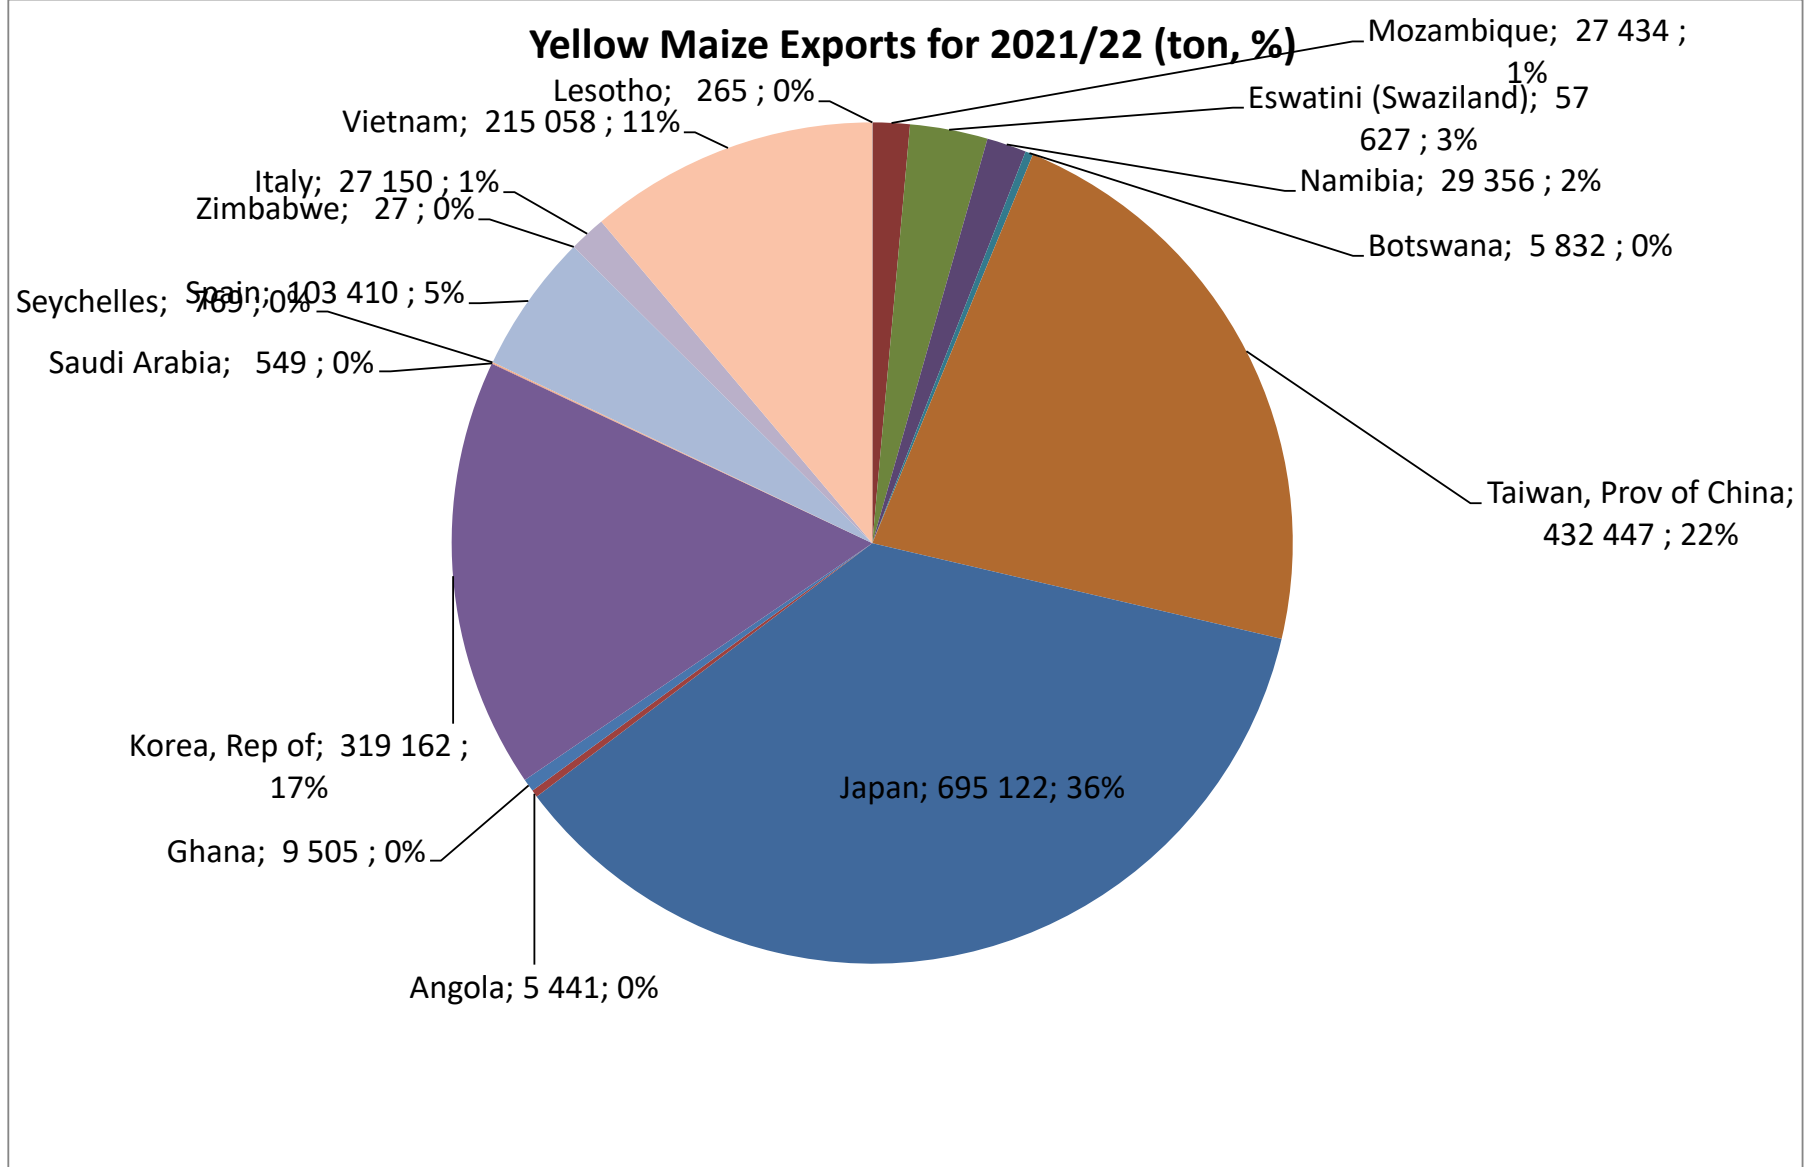

Yellow Maize Exports for 2021/22 (ton, %)

White Maize Exports for 2021/22 (ton, %)

Cumulative Exports of Yellow Maize for 2021/22

RSA Wekelijkse mielie-uitvoere RSA Weekly maize exports

Cumulative Exports of White Maize for 2021/22

Cumulative Exports of Maize for 2021/22