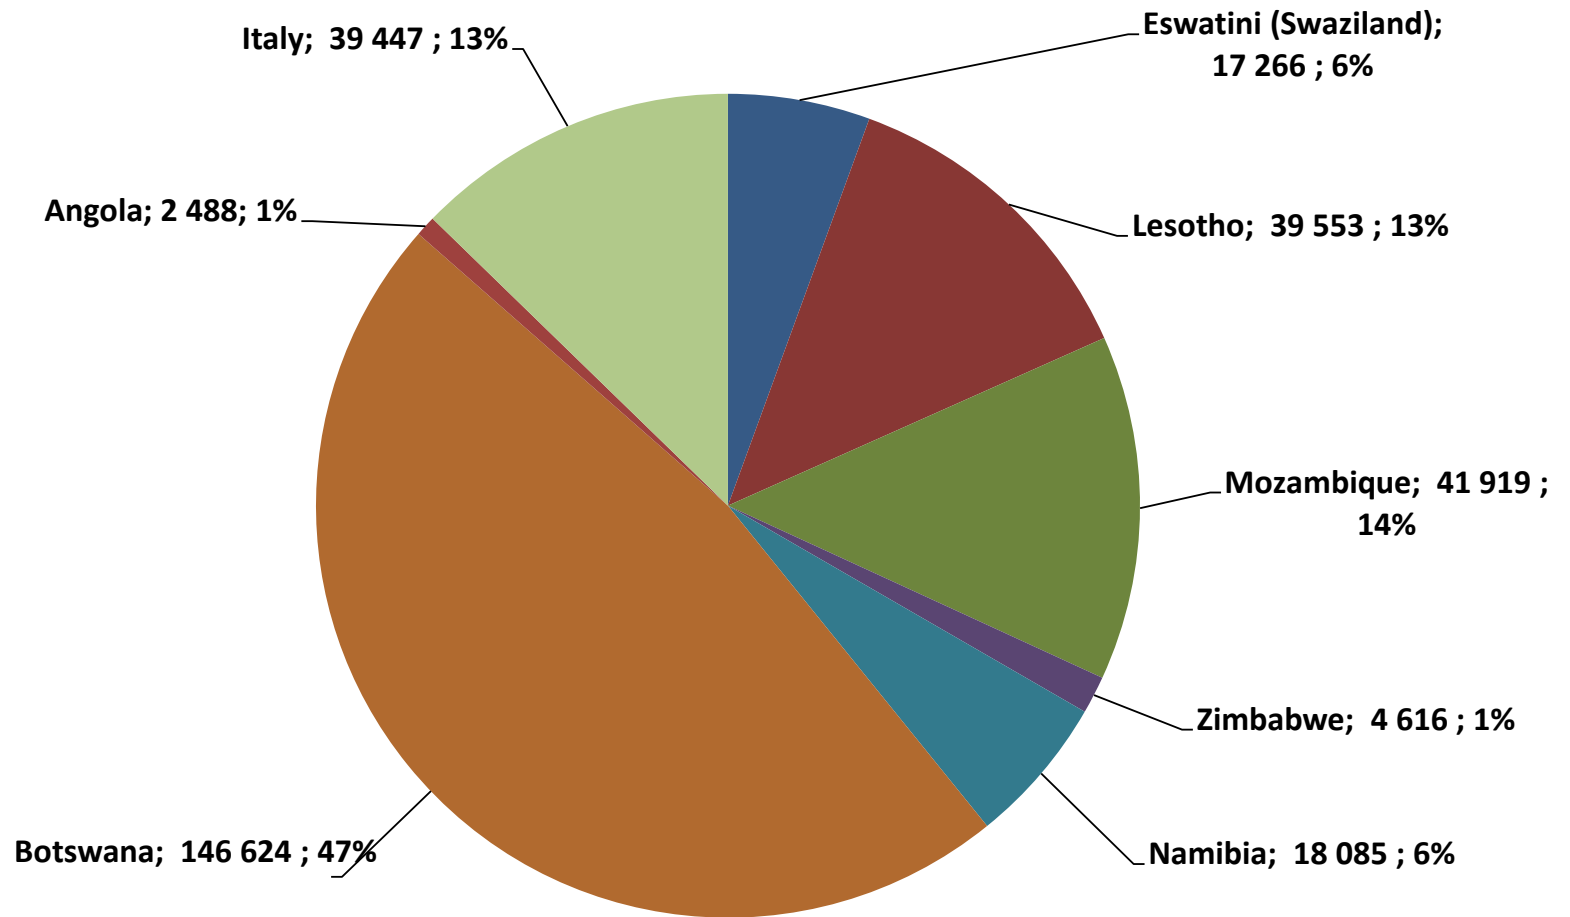

Yellow Maize Exports for 2021/22 (ton, %)

White Maize Exports for 2021/22 (ton, %)

Cumulative Exports of Yellow Maize for 2021/22

RSA Wekelijkse mielie-uitvoere RSA Weekly maize exports

Cumulative Exports of White Maize for 2021/22

Cumulative Exports of Maize for 2021/22