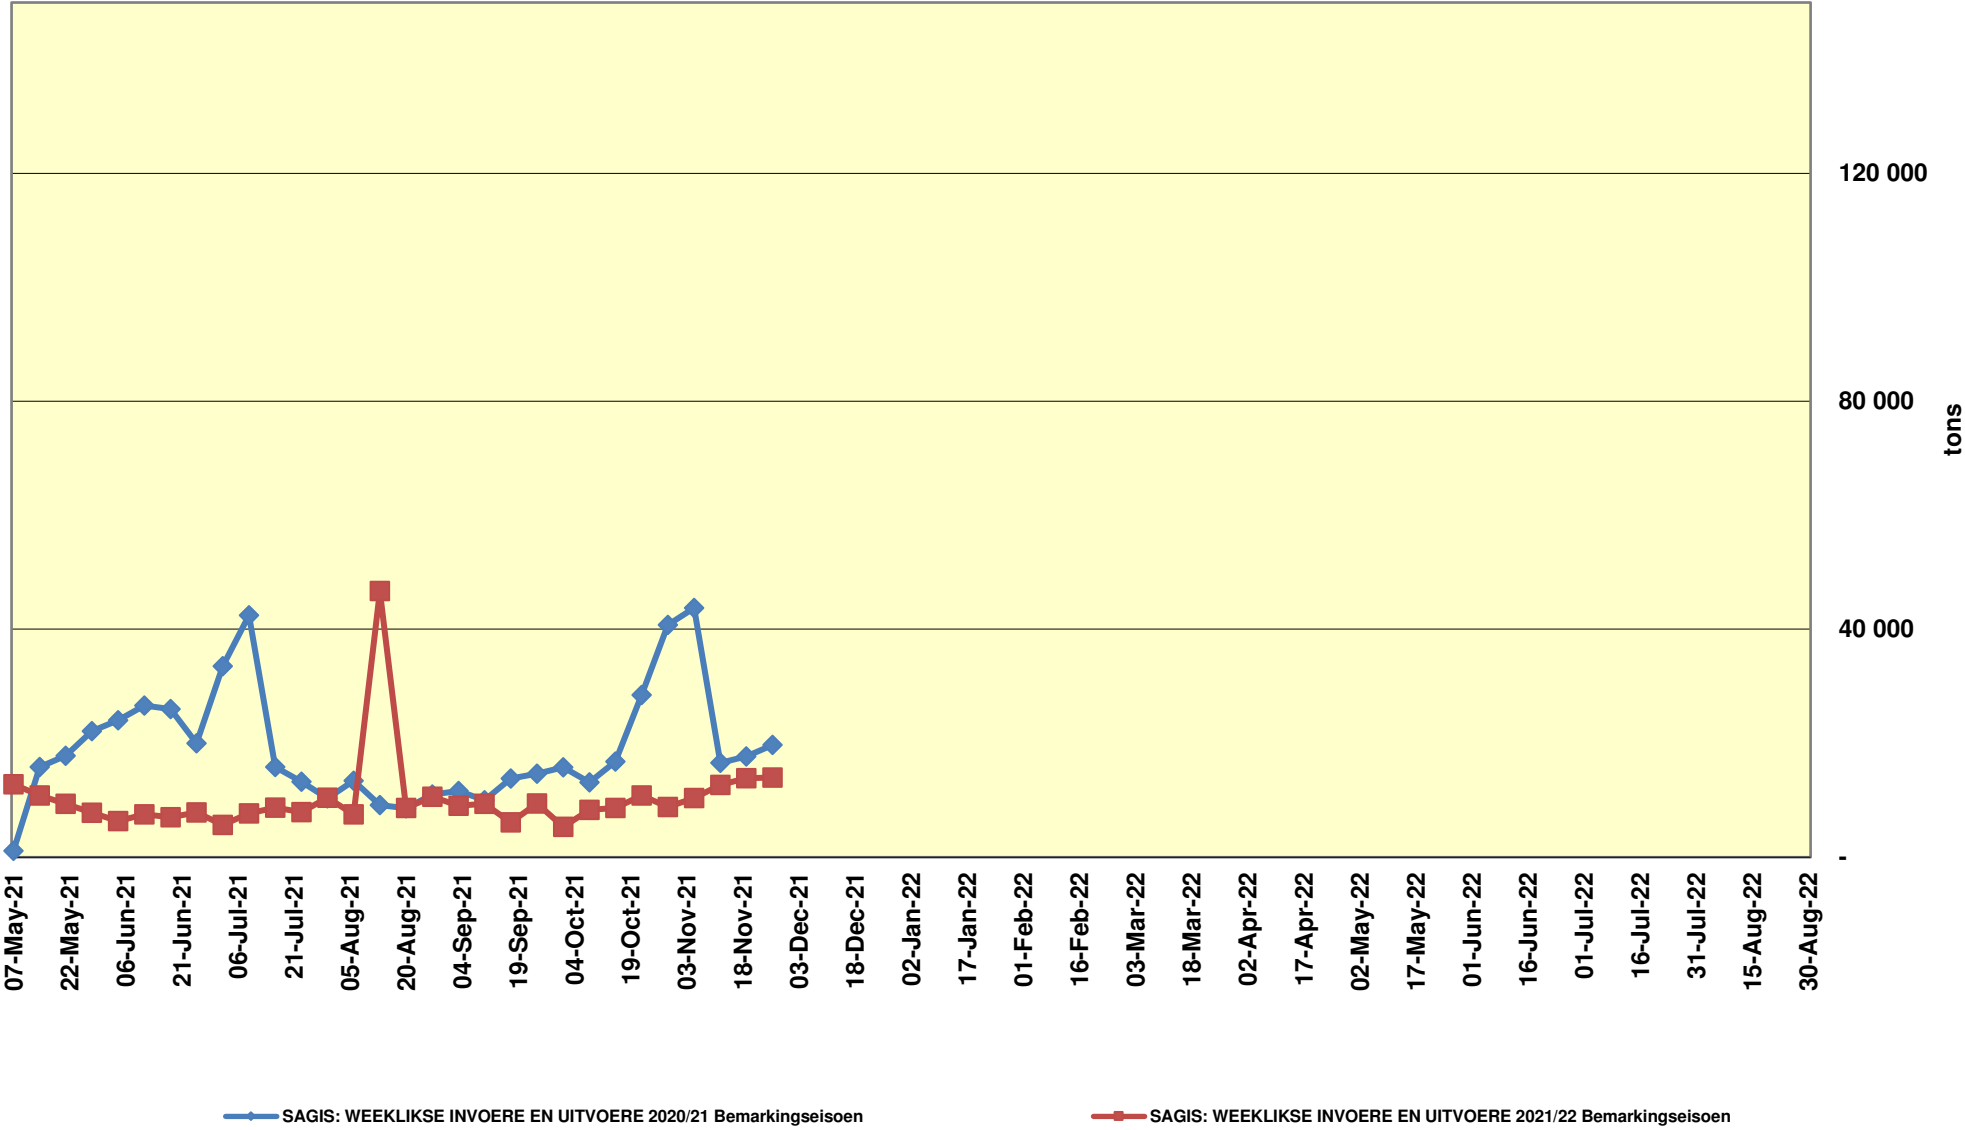

Yellow Maize Exports for 2021/22 (ton, %)

White Maize Exports for 2021/22 (ton, %)

Cumulative Exports of Yellow Maize for 2021/22

RSA Wekelijkse mielie-uitvoere RSA Weekly maize exports

Cumulative Exports of White Maize for 2021/22

Cumulative Exports of Maize for 2021/22