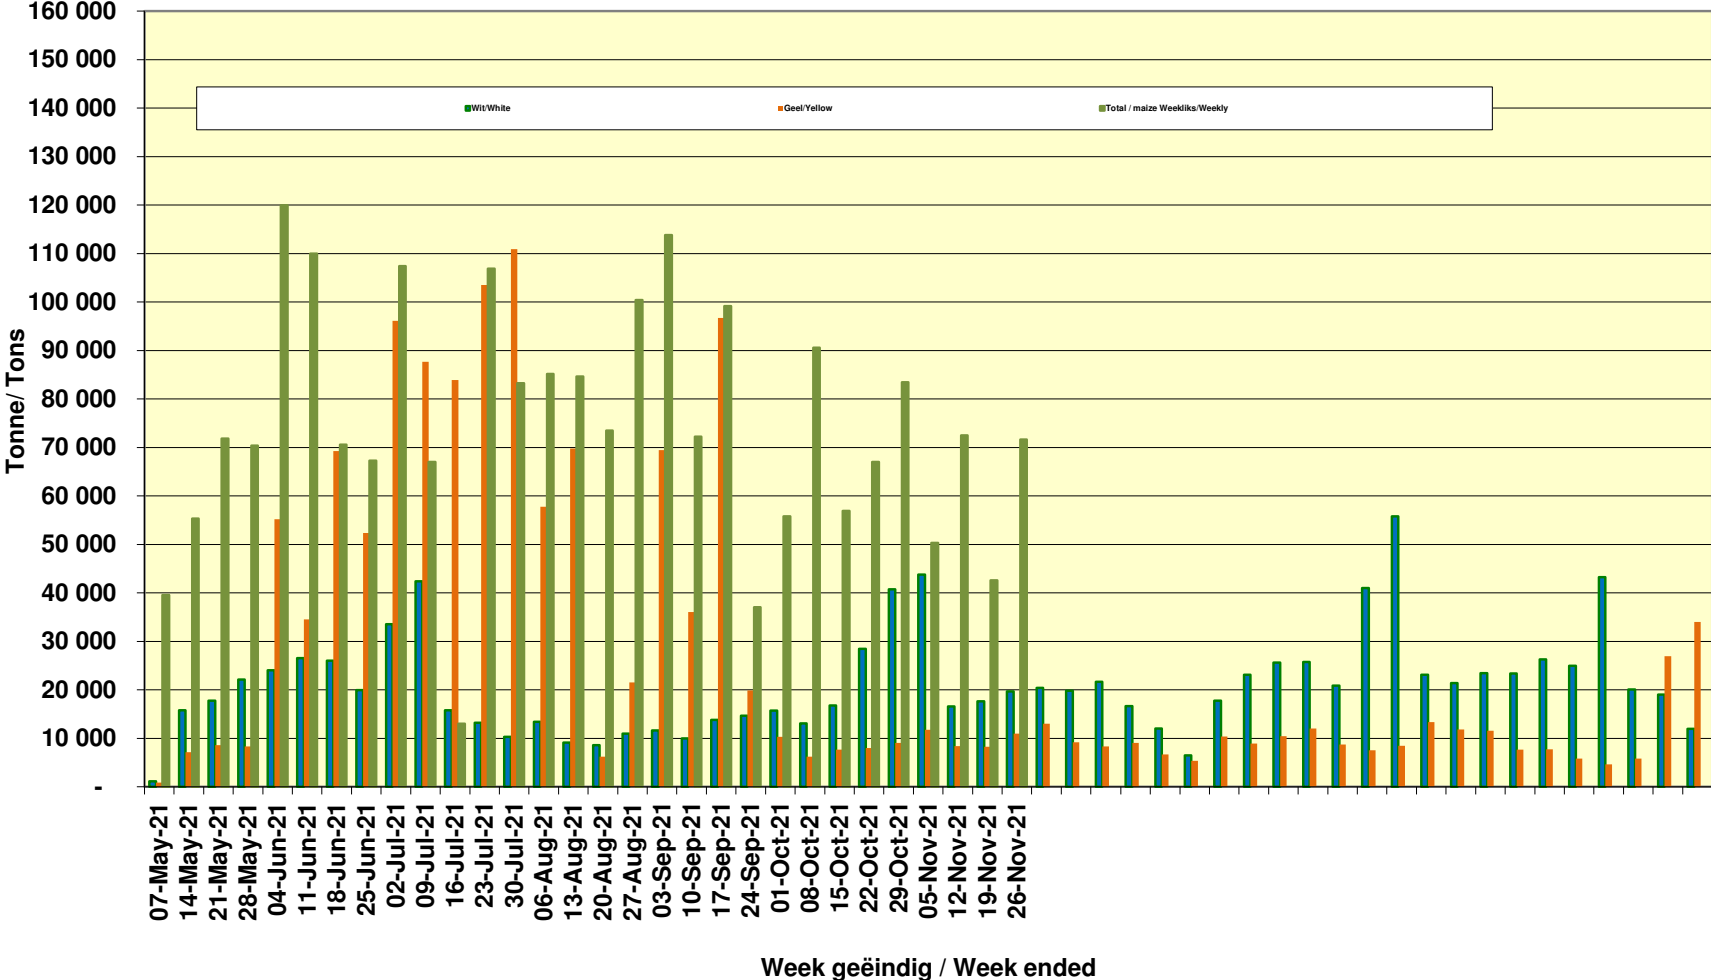

Yellow Maize Exports for 2021/22 (ton, %)

White Maize Exports for 2021/22 (ton, %)

Cumulative Exports of Yellow Maize for 2021/22

RSA Wekelijkse mielie-uitvoere RSA Weekly maize exports

Cumulative Exports of White Maize for 2021/22

Cumulative Exports of Maize for 2021/22