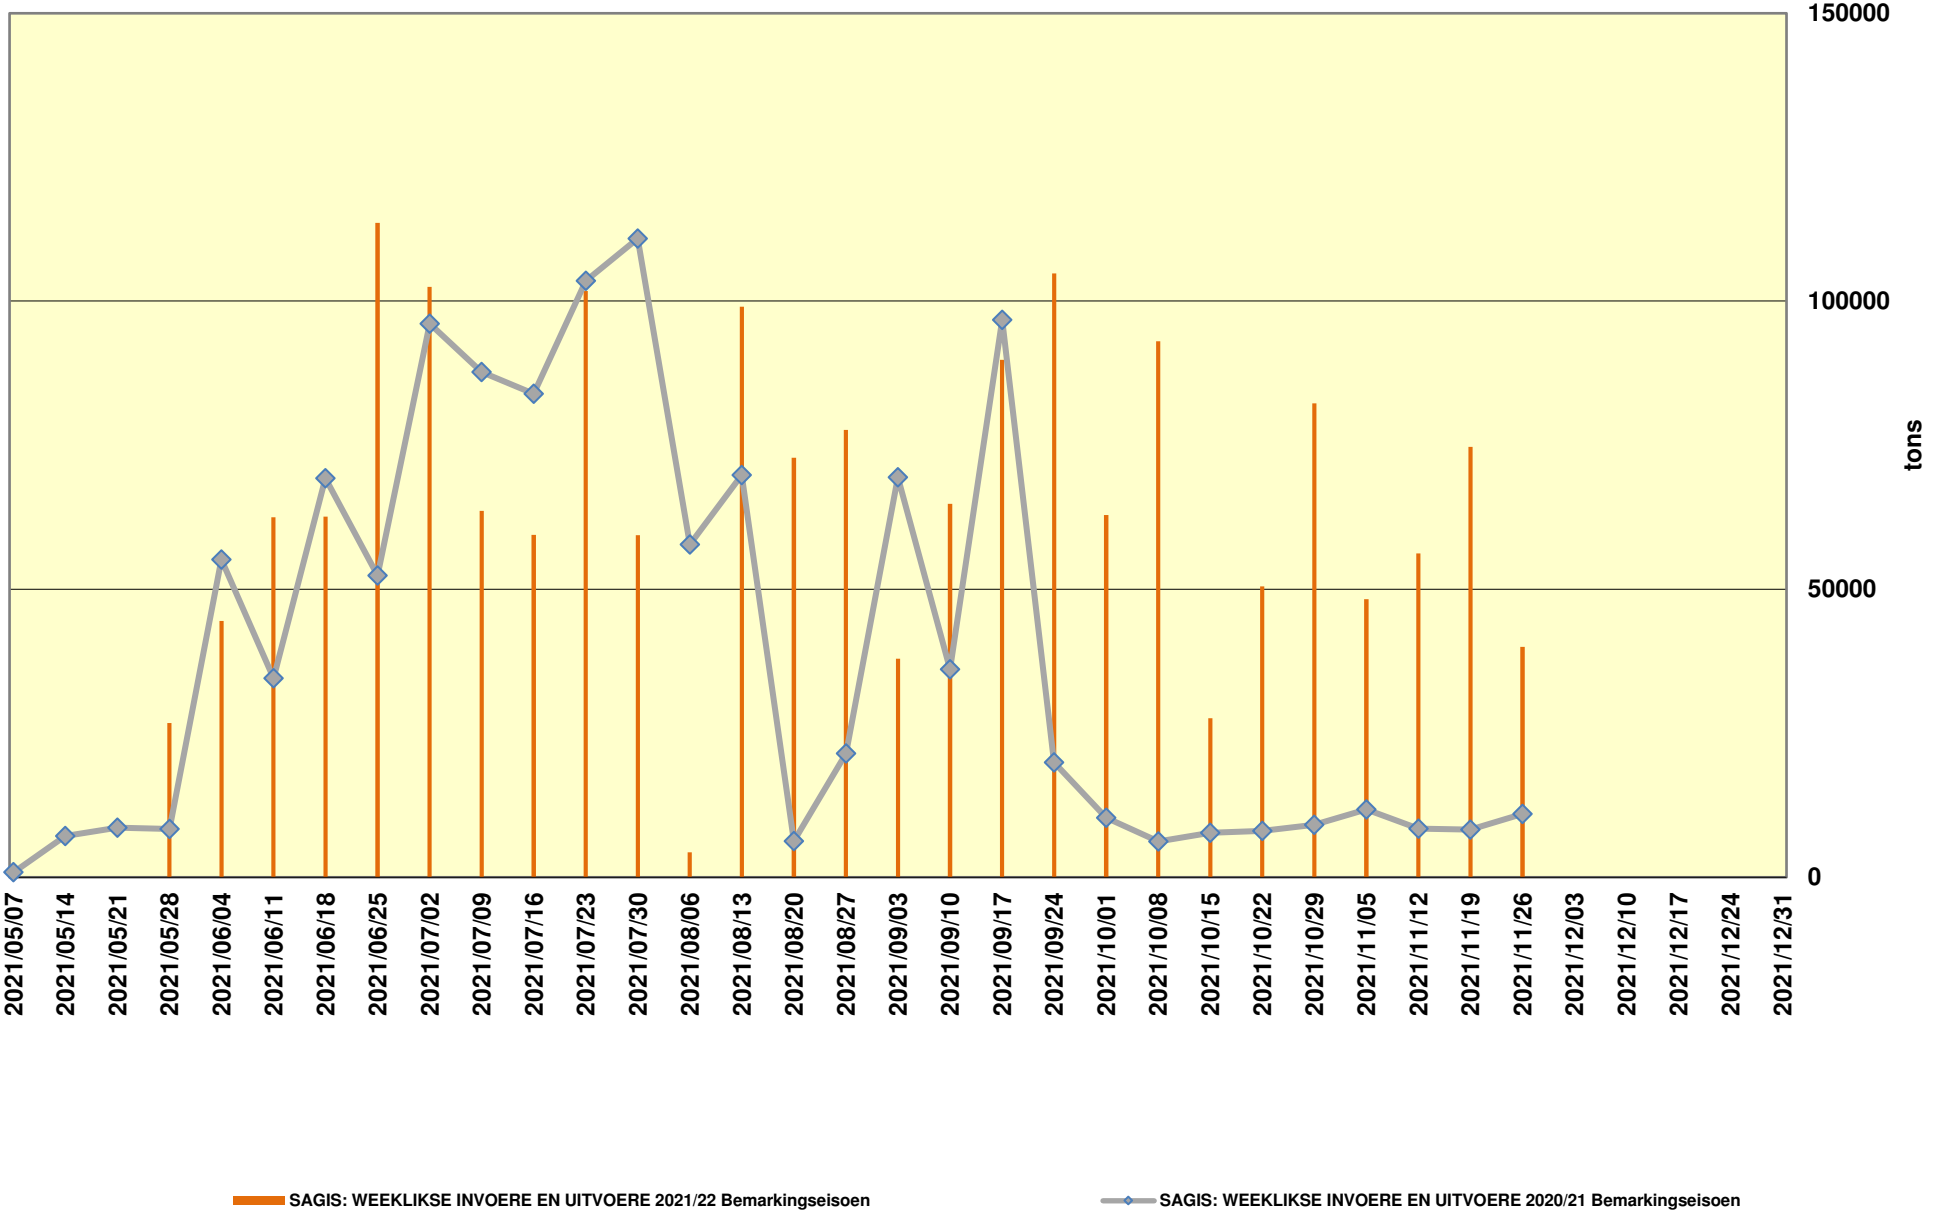

Yellow Maize Exports for 2021/22 (ton, %)

White Maize Exports for 2021/22 (ton, %)

Cumulative Exports of Yellow Maize for 2021/22

RSA Wekelijkse mielie-uitvoere RSA Weekly maize exports

Cumulative Exports of White Maize for 2021/22

Cumulative Exports of Maize for 2021/22