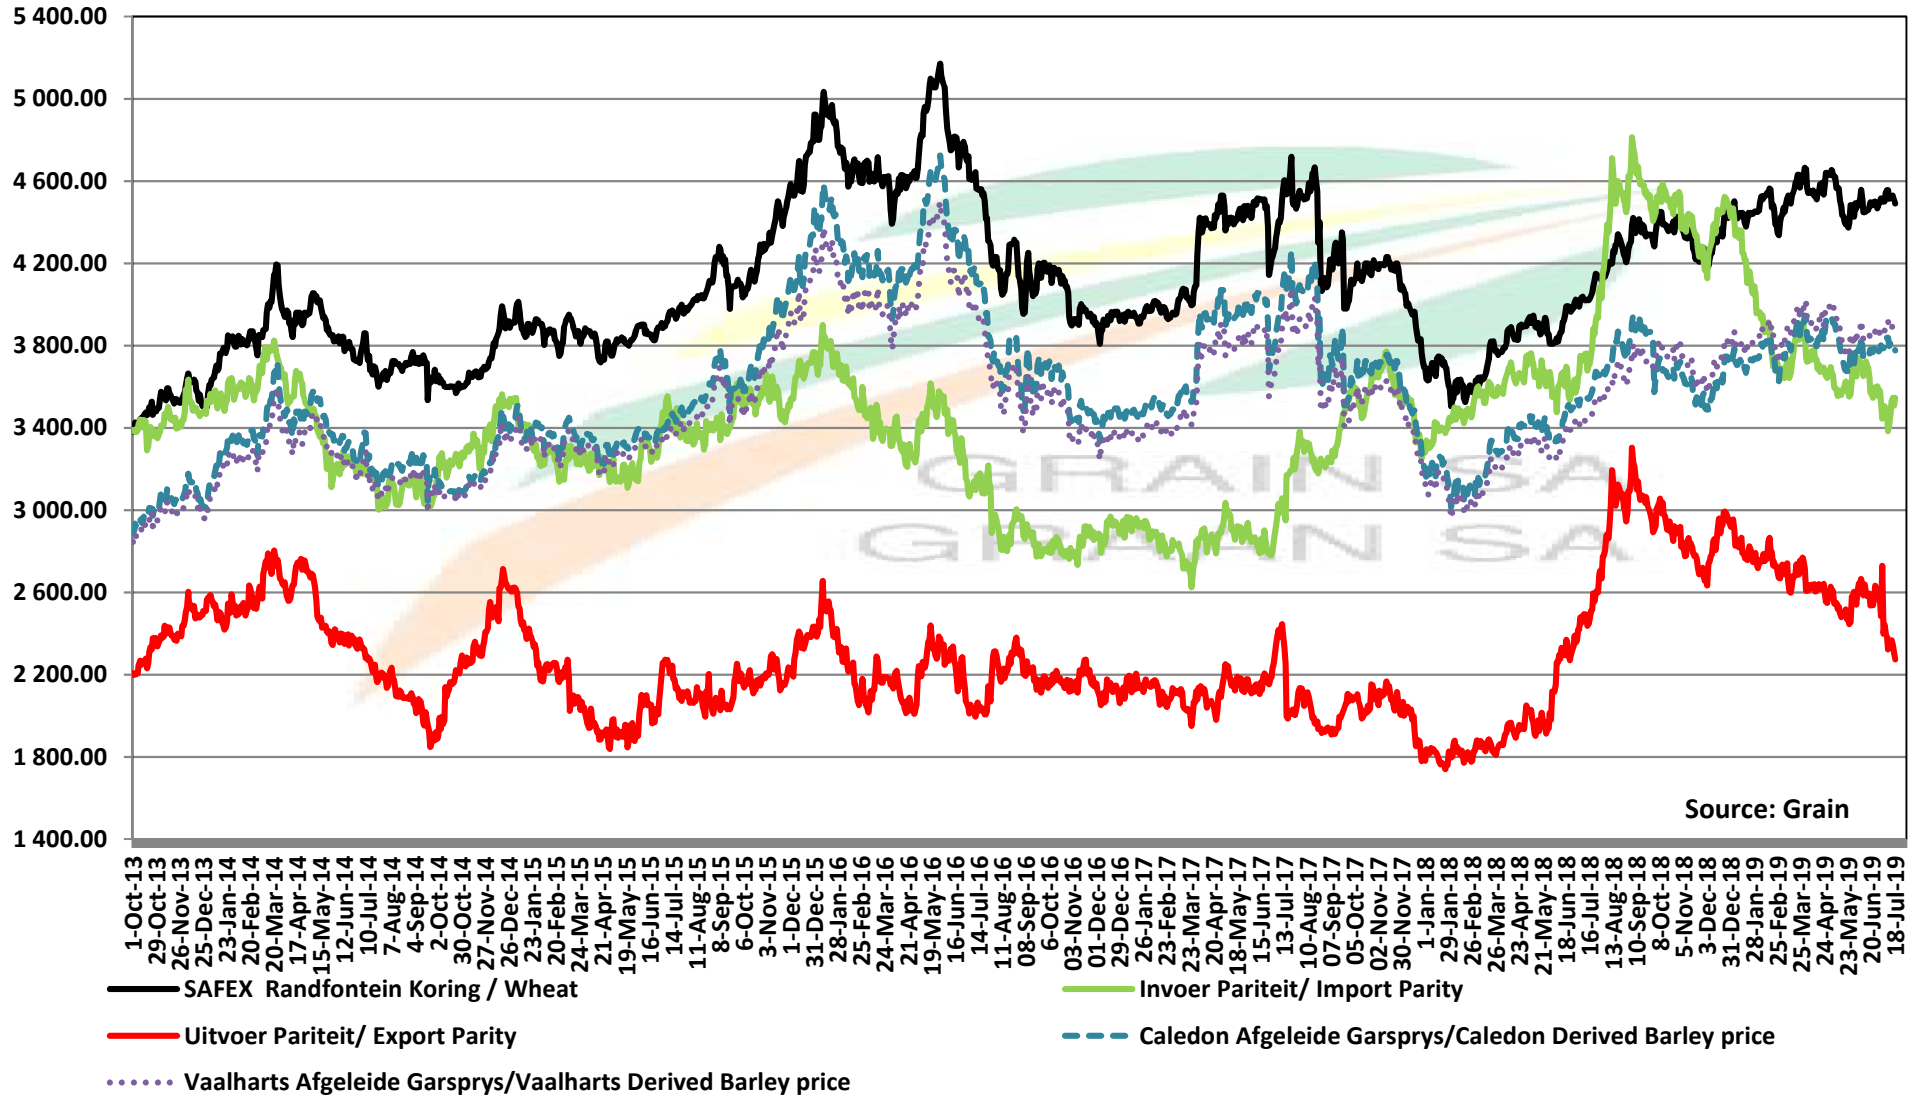

PRICES OF BARLEY DELIVERED IN RANDFONTEIN

PRYSE VAN GARS GELEWER IN RANDFONTEIN