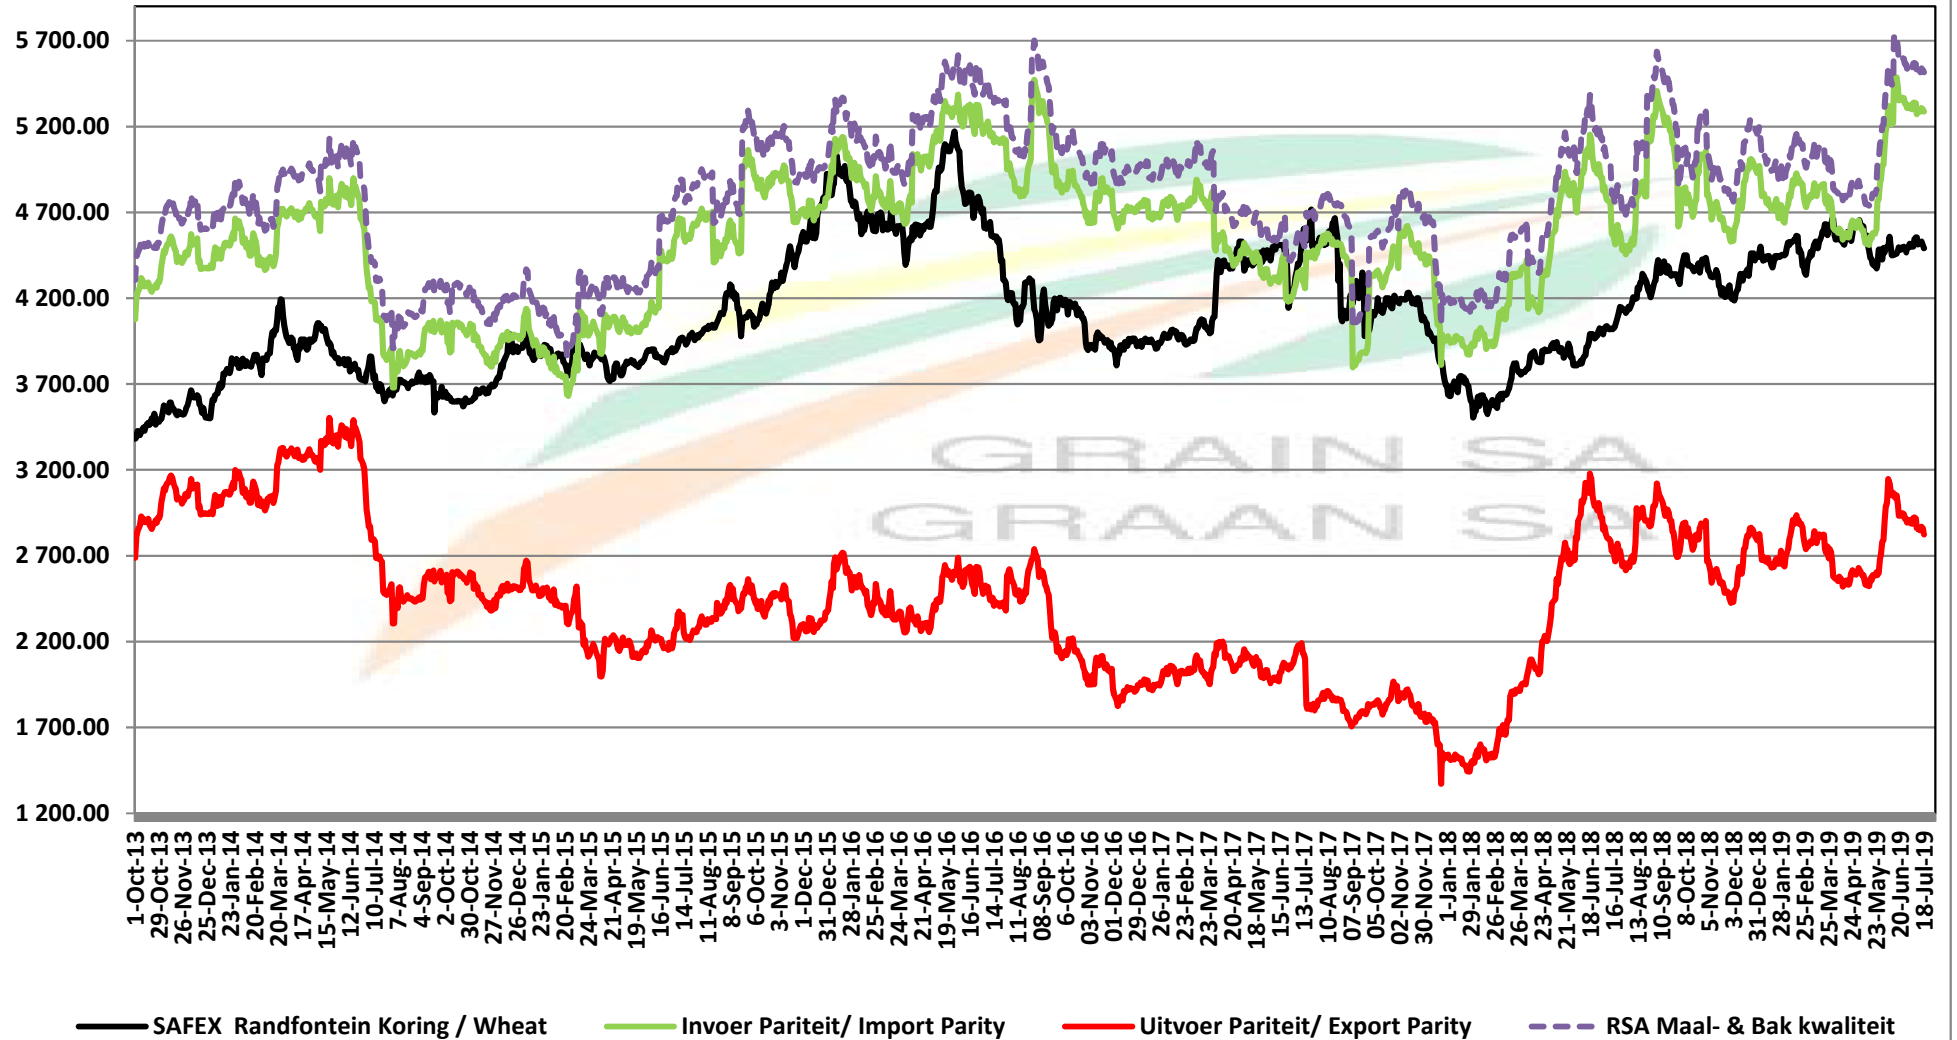

PRICES OF RSA AND ARGENTINE WHEAT DELIVERED IN RANDFONTEIN

PRYSE VAN RSA EN ARGENTYNSE KORING GELEWER IN RANDFONTEIN

Source: Grain SA

PRICES OF SOUTH AFRICAN AND USA WHEAT DELIVERED IN RANDFONTEIN

PRYSE VAN SUID AFRIKAANSE EN VSA KORING GELEWER IN RANDFONTEIN