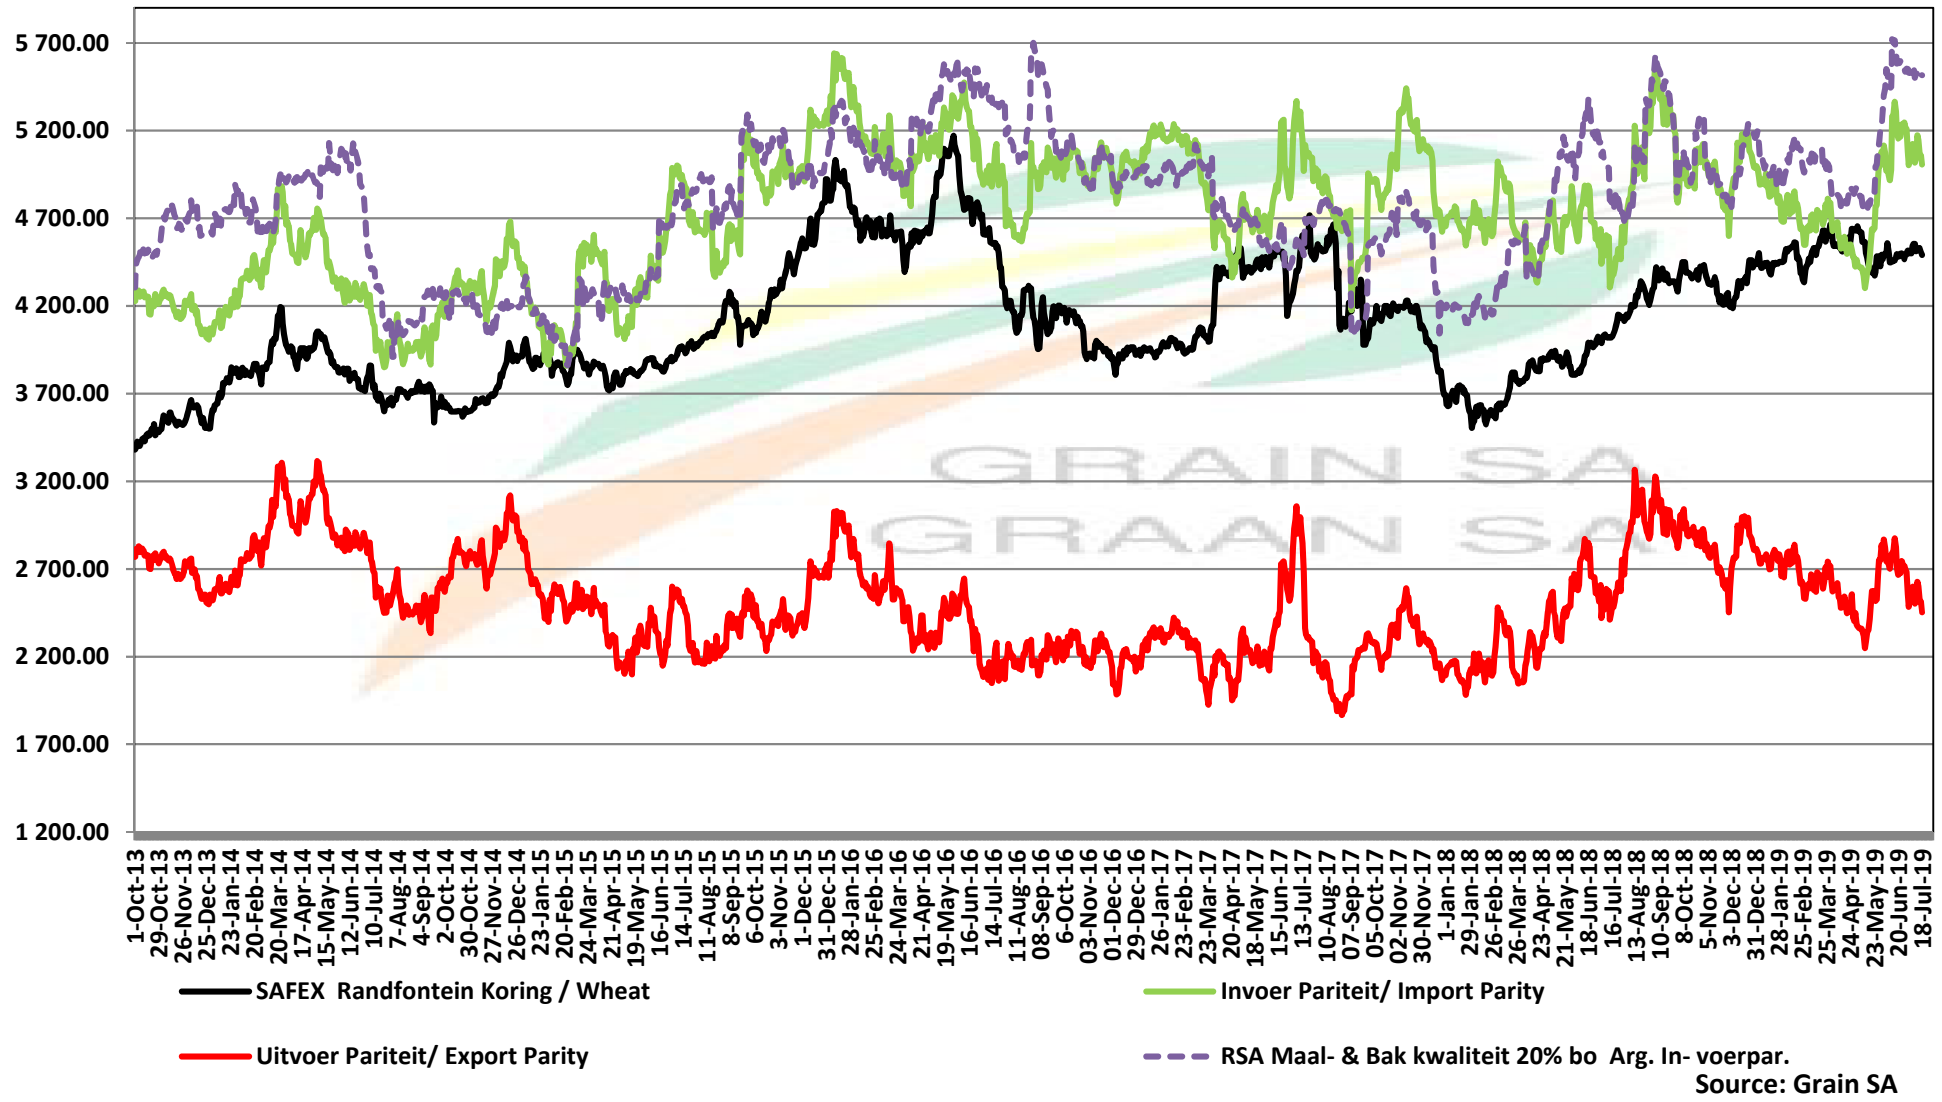

PRICES OF RSA AND ARGENTINE WHEAT DELIVERED IN RANDFONTEIN

PRYSE VAN RSA EN ARGENTYNSE KORING GELEWER IN RANDFONTEIN

Source: Grain SA

PRICES OF SOUTH AFRICAN AND USA WHEAT DELIVERED IN RANDFONTEIN

PRYSE VAN SUID AFRIKAANSE EN VSA KORING GELEWER IN RANDFONTEIN