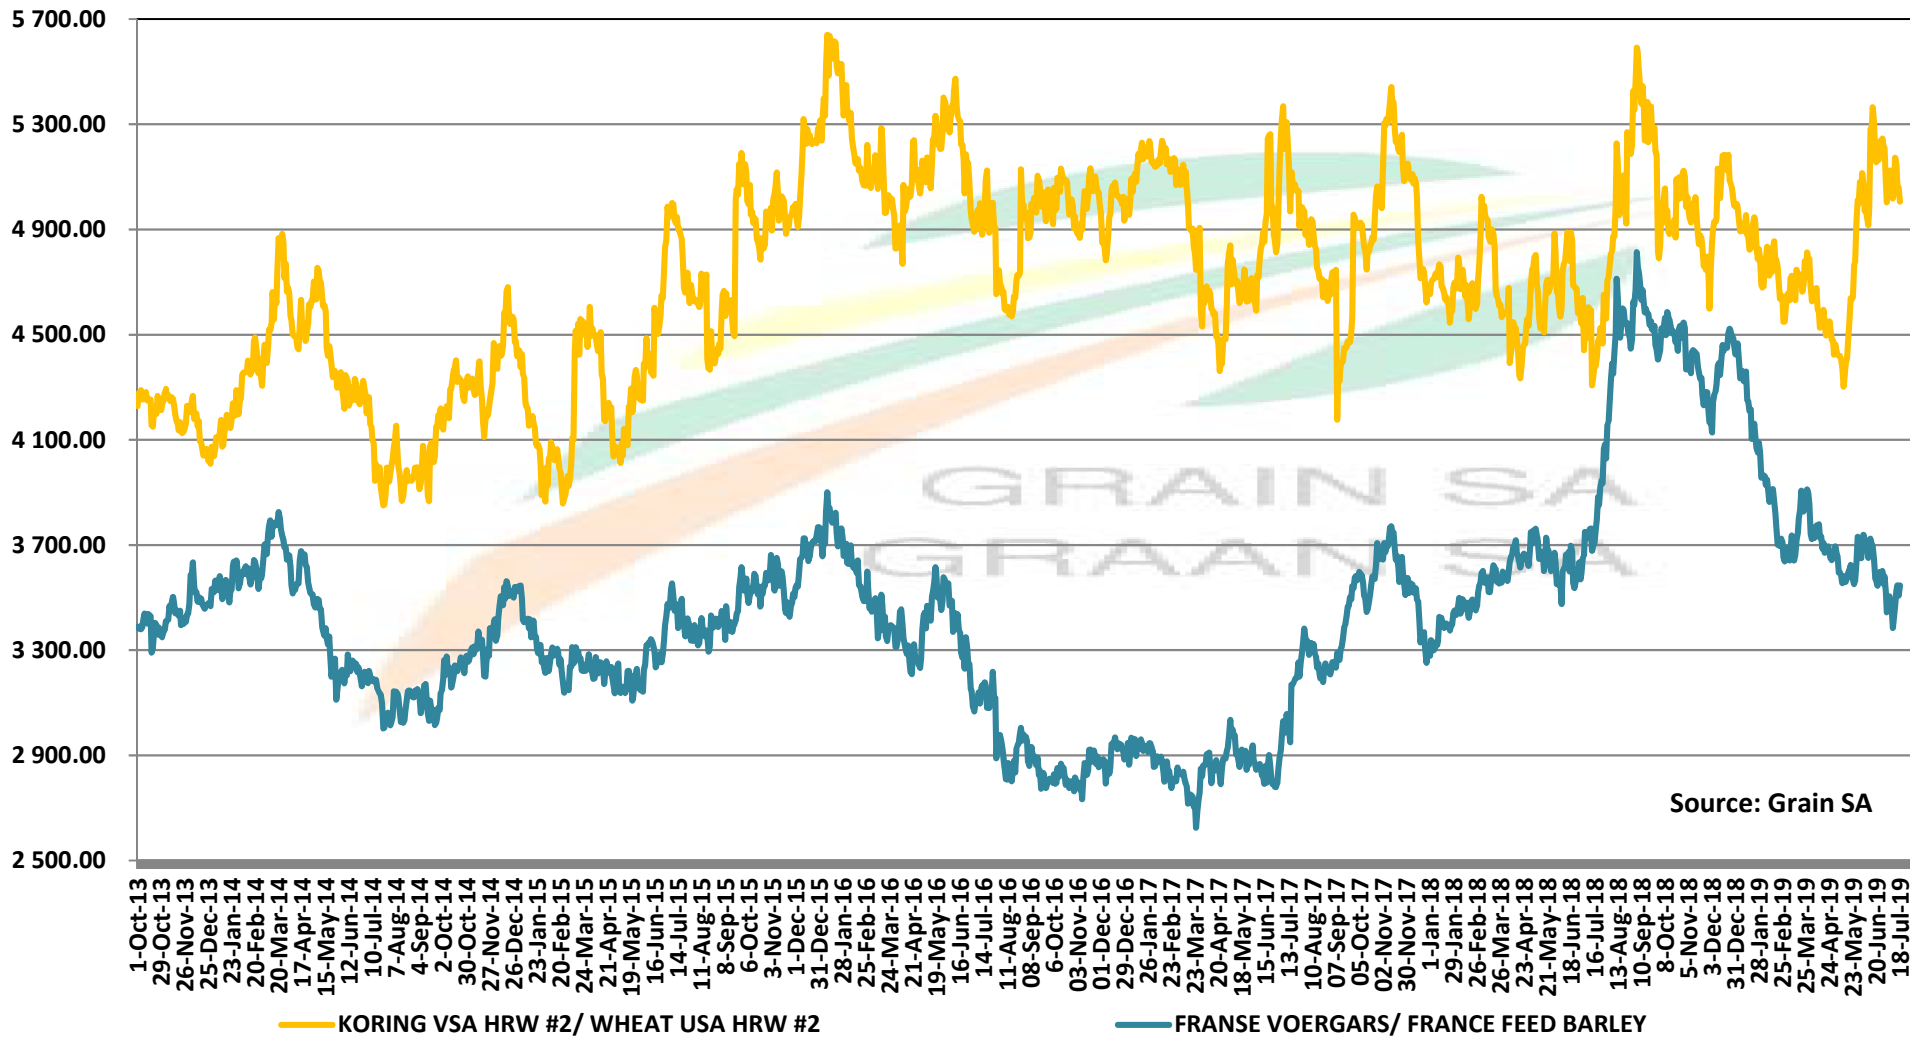

— SAFEX Randfontein Koring / Wheat

— HRW Koring Dbn Hawe Invoerpariteit/HRW Wheat Dbn Harbour Import Parity

— Arg Koring Dbn hawe Invoerpariteit/Arg Wheat Dbn Harbour Import Parity

PRICES OF BARLEY DELIVERED IN RANDFONTEIN

PRYSE VAN GARS GELEWER IN RANDFONTEIN

IMPORT PARITY OF USA HRW AND FRANCE FEED BARLEY

INVOERPARITEIT VAN VSA HRW KORING EN FRANSE VOERGARS

Source: Grain SA