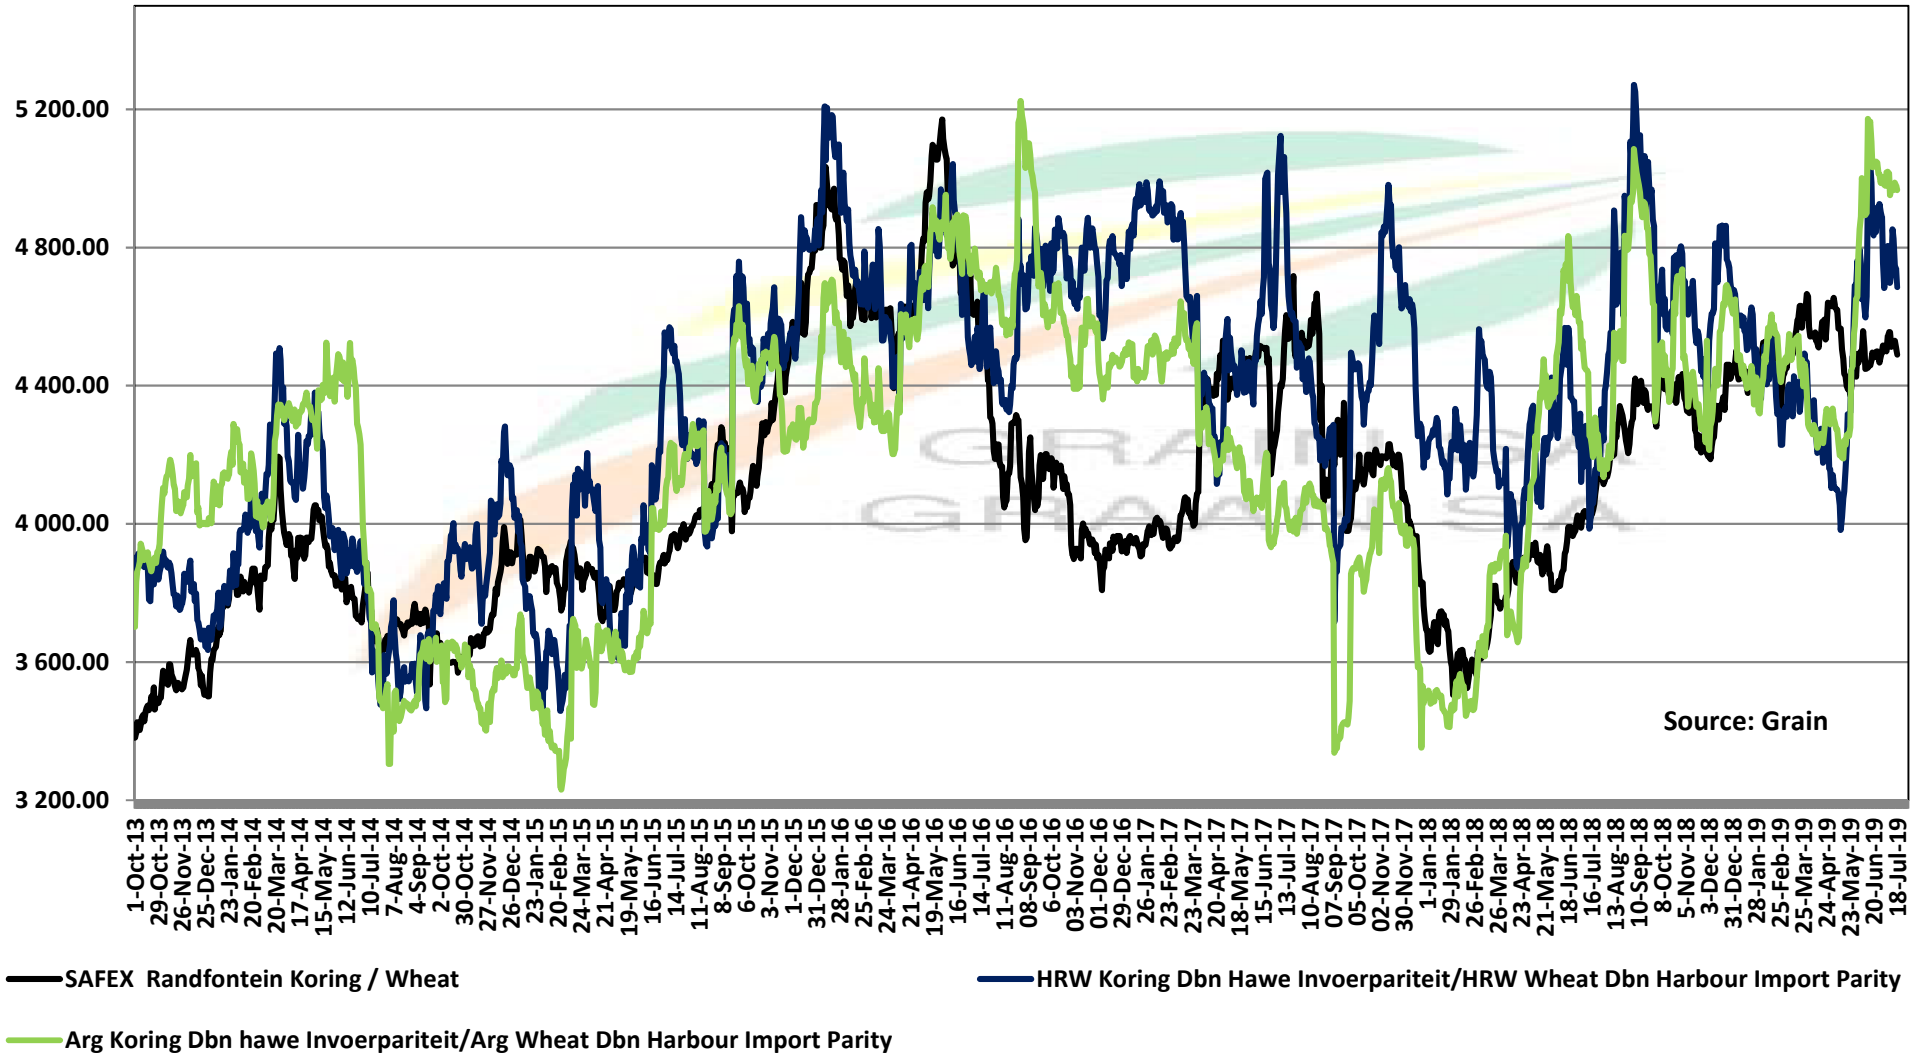

PRICES OF WHEAT DELIVERED IN DURBAN HARBOUR PRYSE VAN KORING VIR LEWERING IN DURBAN HAWE

— SAFEX Randfontein Koring / Wheat

— HRW Koring Dbn Hawe Invoerpariteit/HRW Wheat Dbn Harbour Import Parity

— Arg Koring Dbn hawe Invoerpariteit/Arg Wheat Dbn Harbour Import Parity