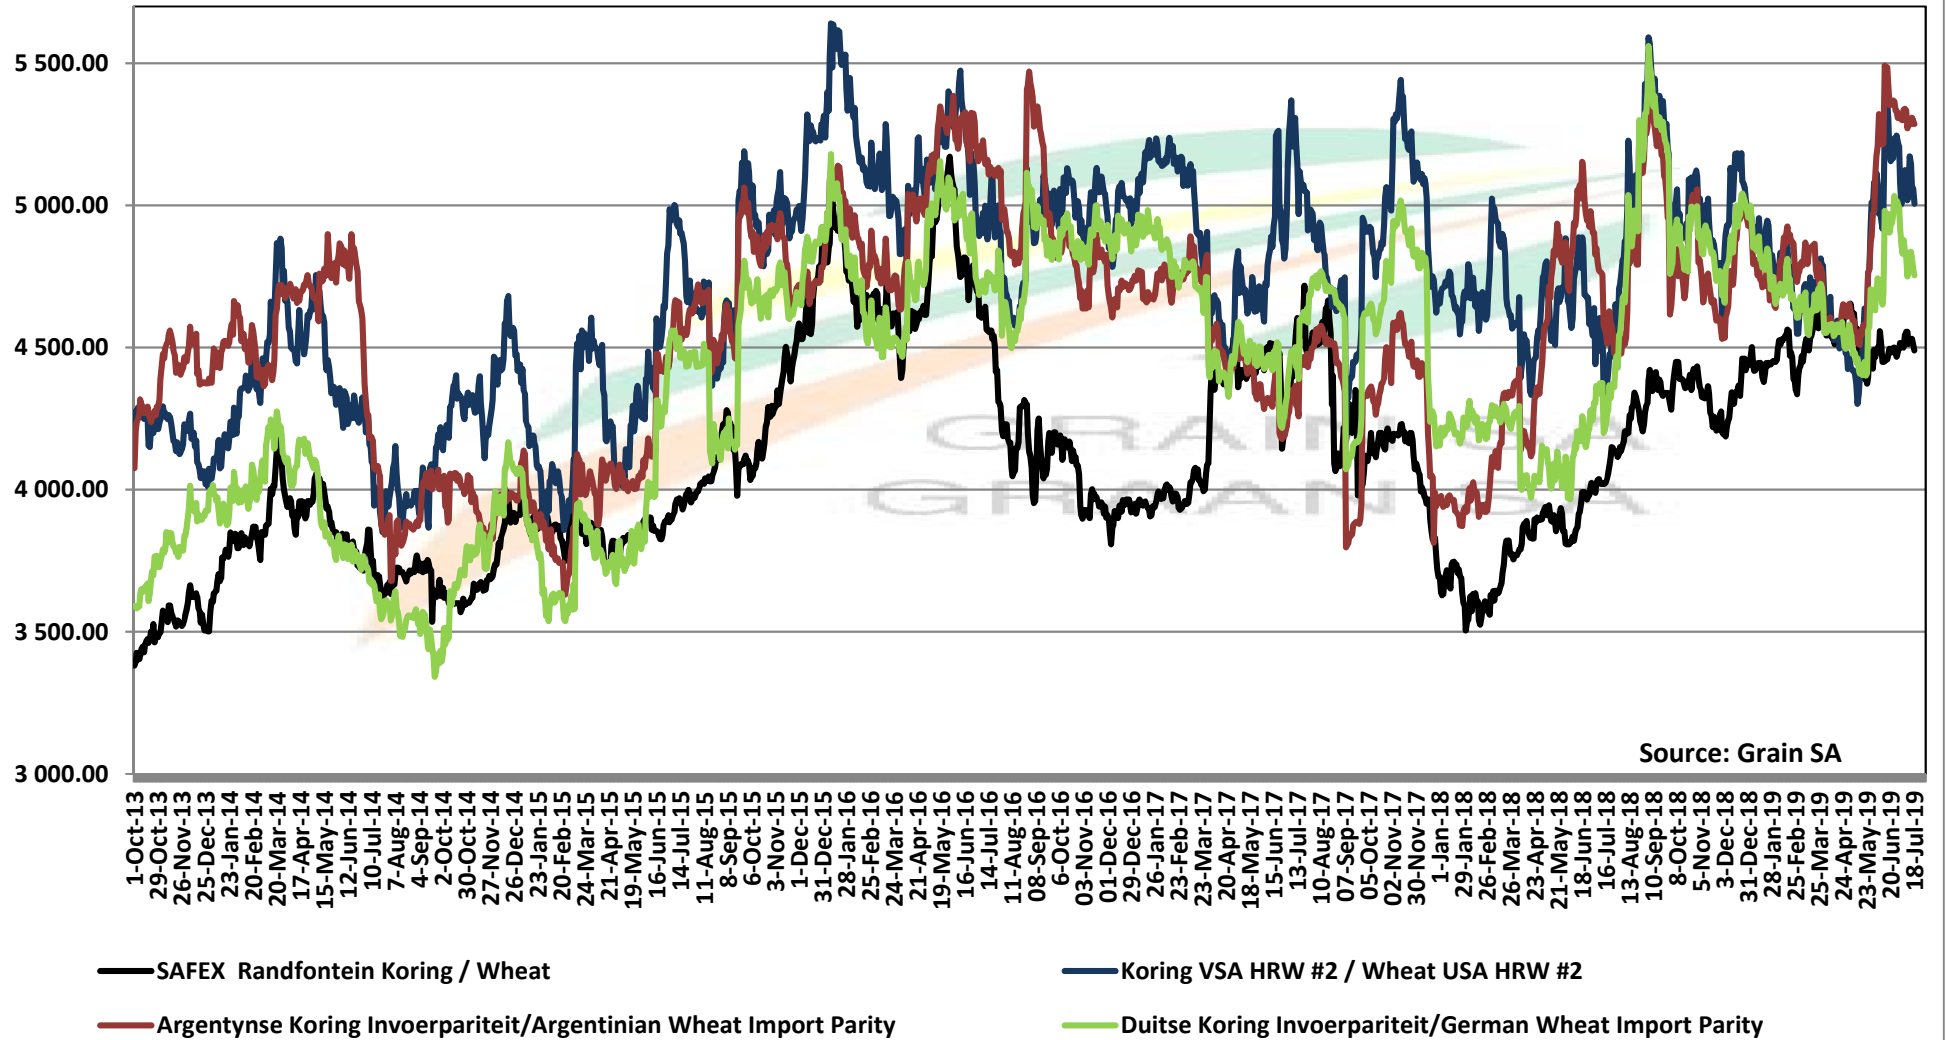

PRICES OF WHEAT DELIVERED IN RANDFONTEIN PRYSE VAN KORING GELEWER IN RANDFONTEIN