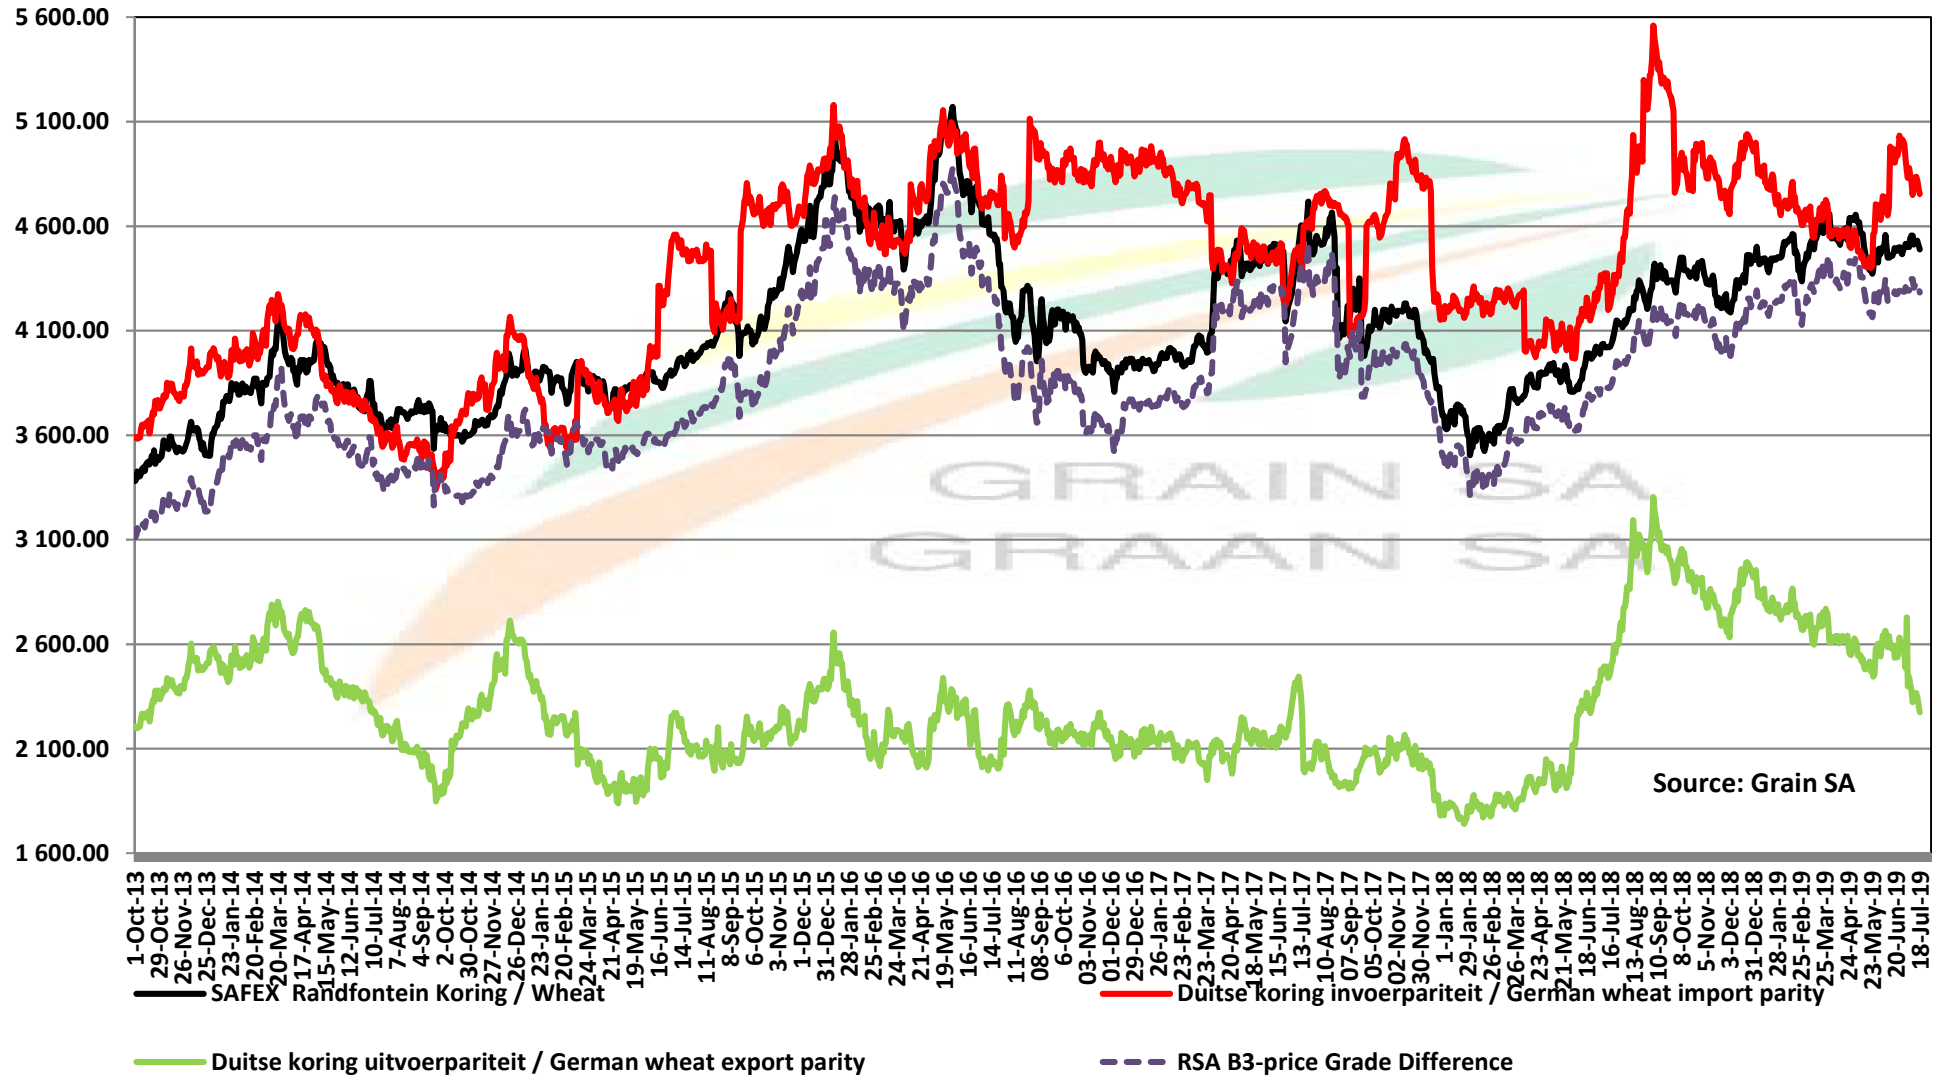

PRICES OF RSA AND GERMAN WHEAT DELIVERED IN RANDFONTEIN PRYSE VAN RSA EN DUITSTE KORING GELEWER IN RANDFONTEIN