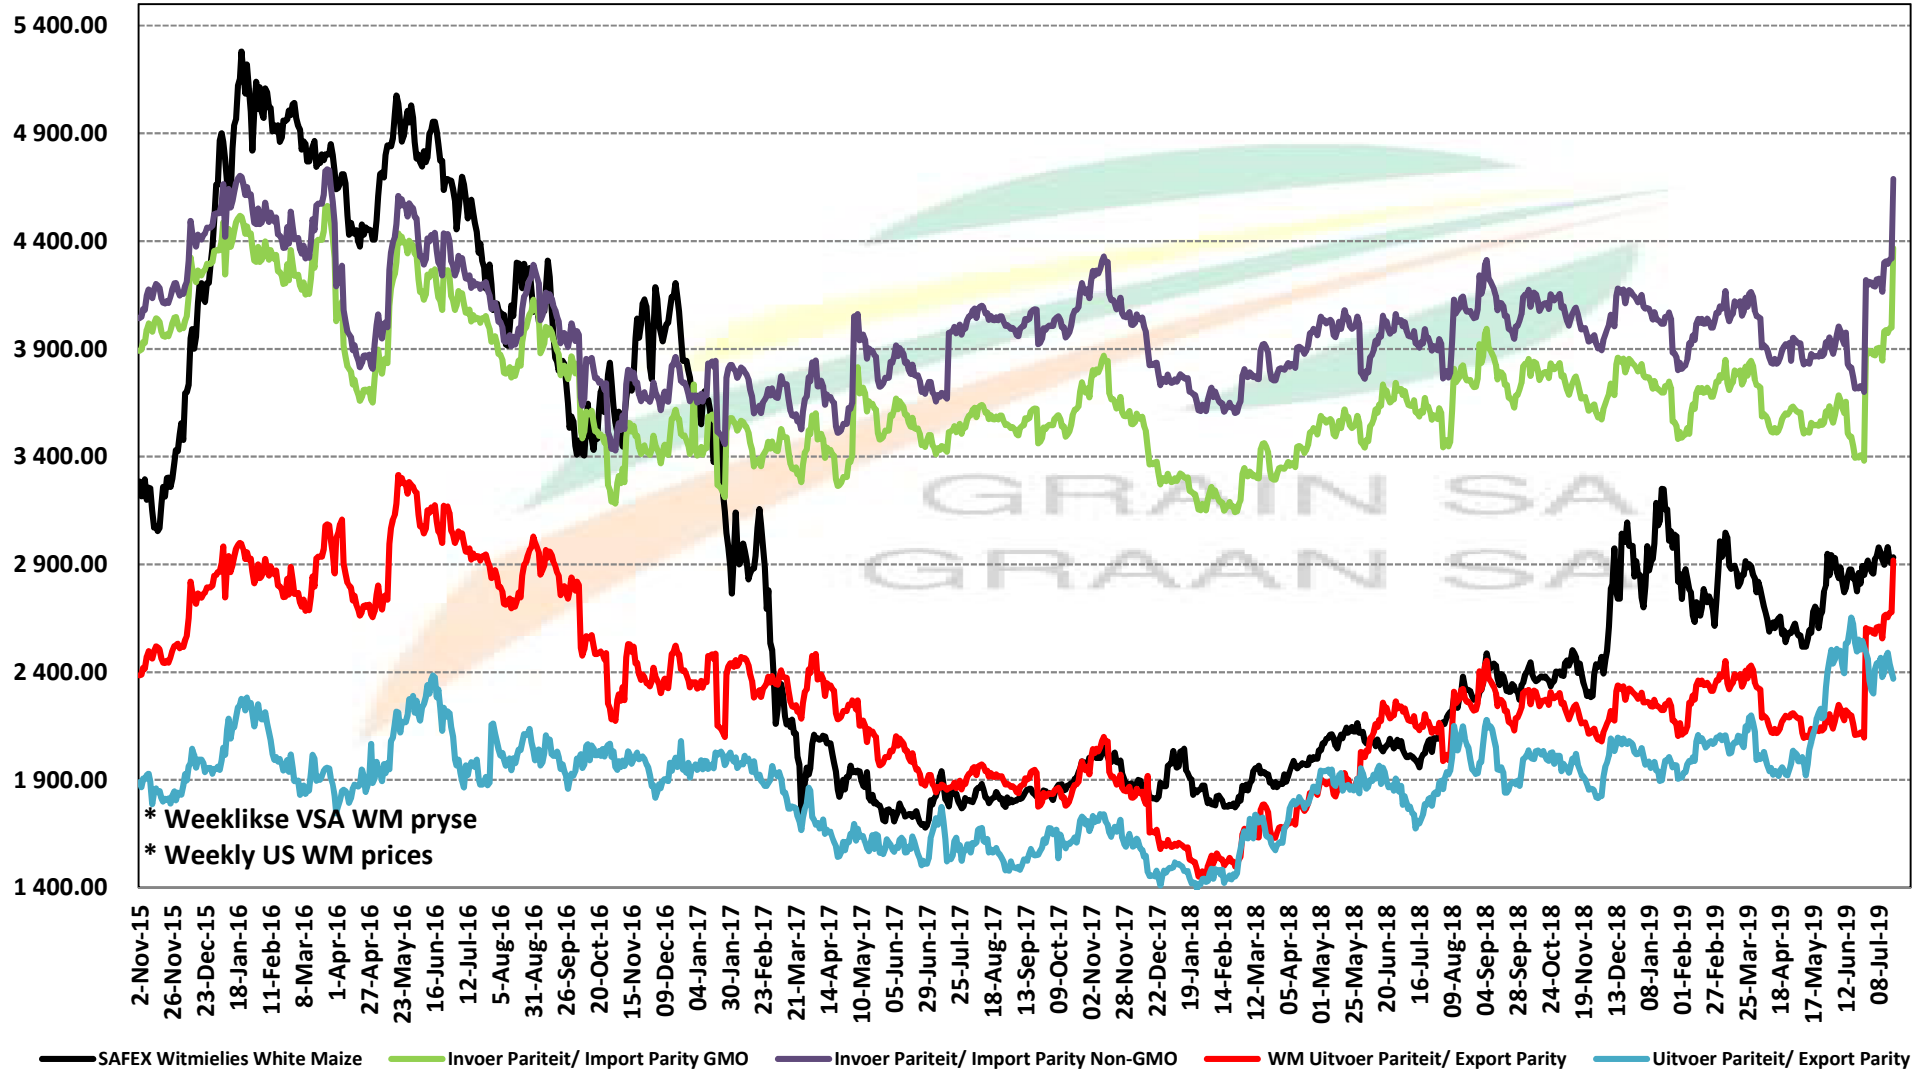

# PRICES OF USA SORGHUM DELIVERED IN RANDFONTEIN PRYSE VAN VSA SORGHUM GELEWER IN RANDFONTEIN

**\*PRICES OF USA WHITE MAIZE DELIVERED IN RANDFONTEIN**

**\*PRYSE VAN VSA WITMIELIES GELEWER IN RANDFONTEIN**

\* Weeklikse VSA WM pryse

\* Weekly US WM prices

Source: Grain SA

# PRICES OF USA YELLOW MAIZE DELIVERED IN RANDFONTEIN