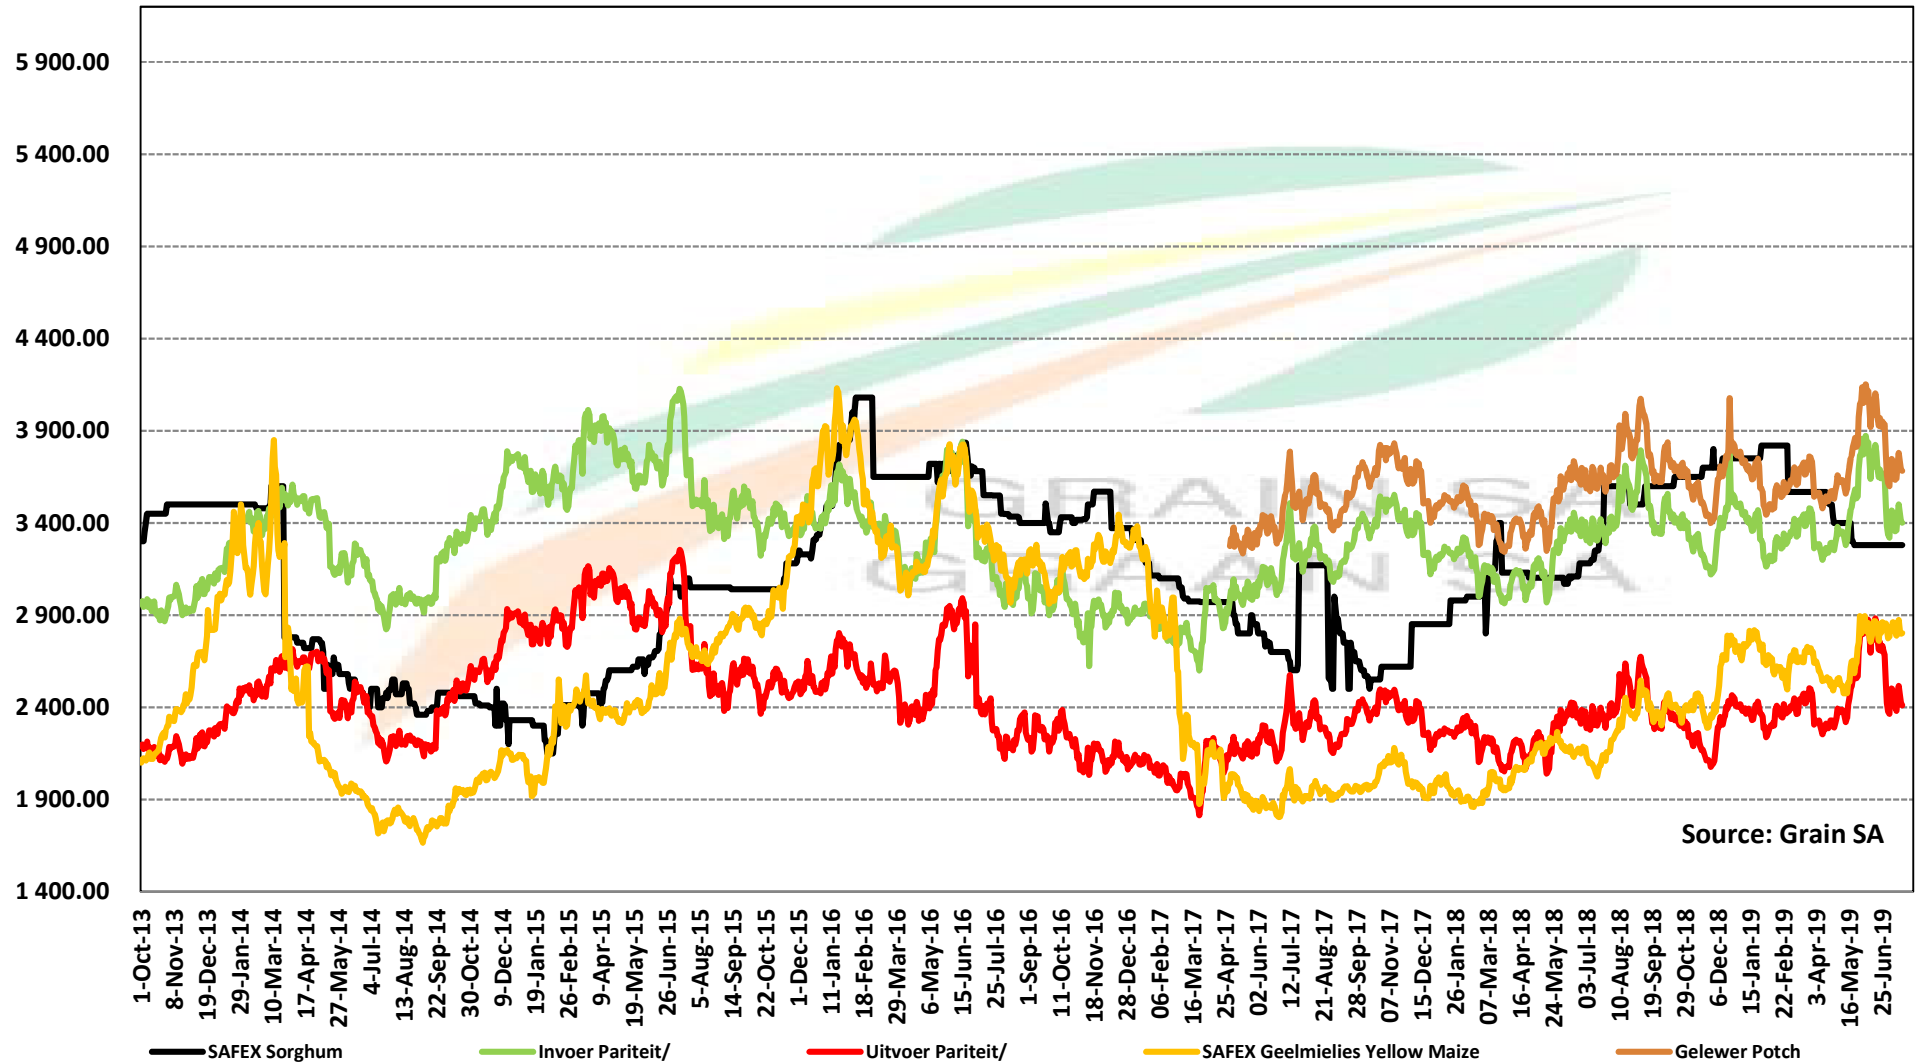

# PRICES OF USA SORGHUM DELIVERED IN RANDFONTEIN PRYSE VAN VSA SORGHUM GELEWER IN RANDFONTEIN

**\*PRICES OF USA WHITE MAIZE DELIVERED IN RANDFONTEIN**

**\*PRYSE VAN VSA WITMIELIES GELEWER IN RANDFONTEIN**

\* Weeklikse VSA WM pryse

\* Weekly US WM prices

Source: Grain SA