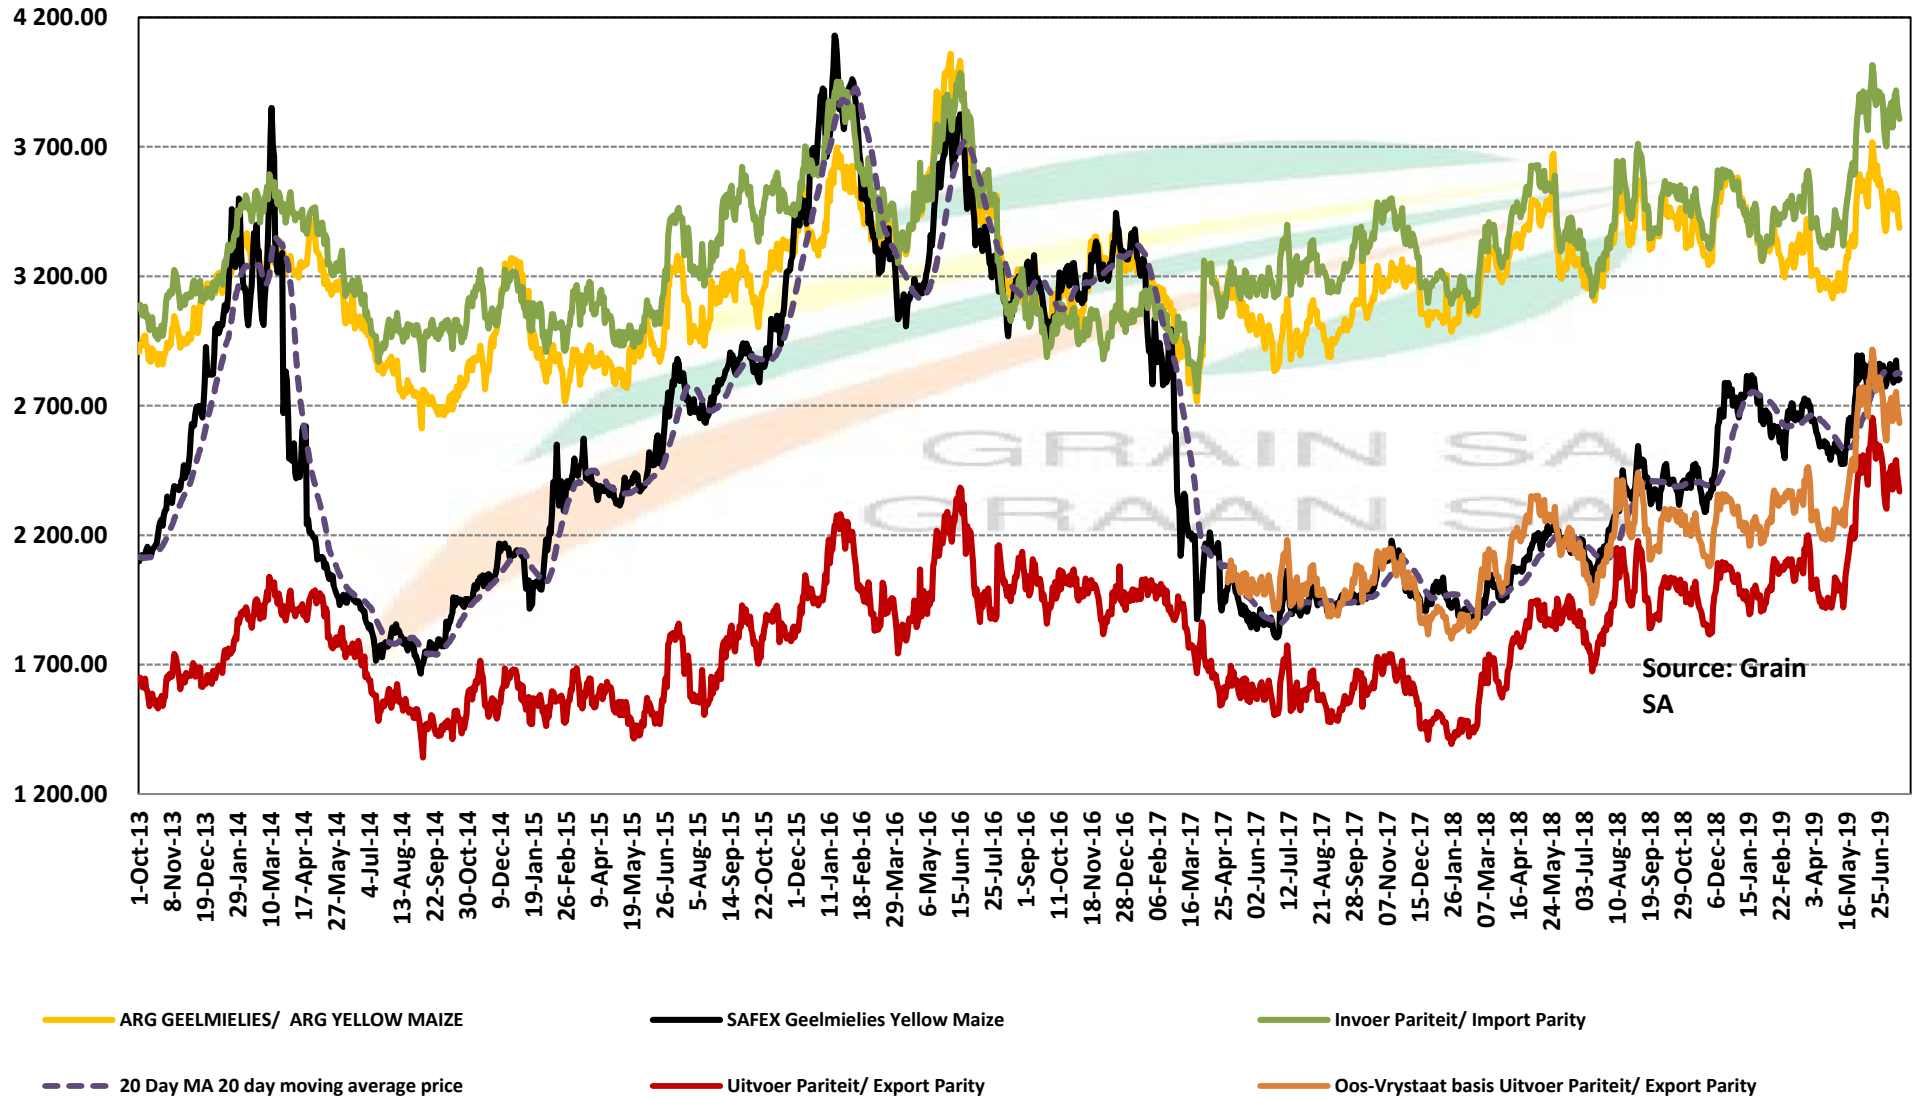

PRICES OF USA YELLOW MAIZE DELIVERED IN RANDFONTEIN

PRYSE VAN VSA GEELMIELIES GELEWER IN RANDFONTEIN