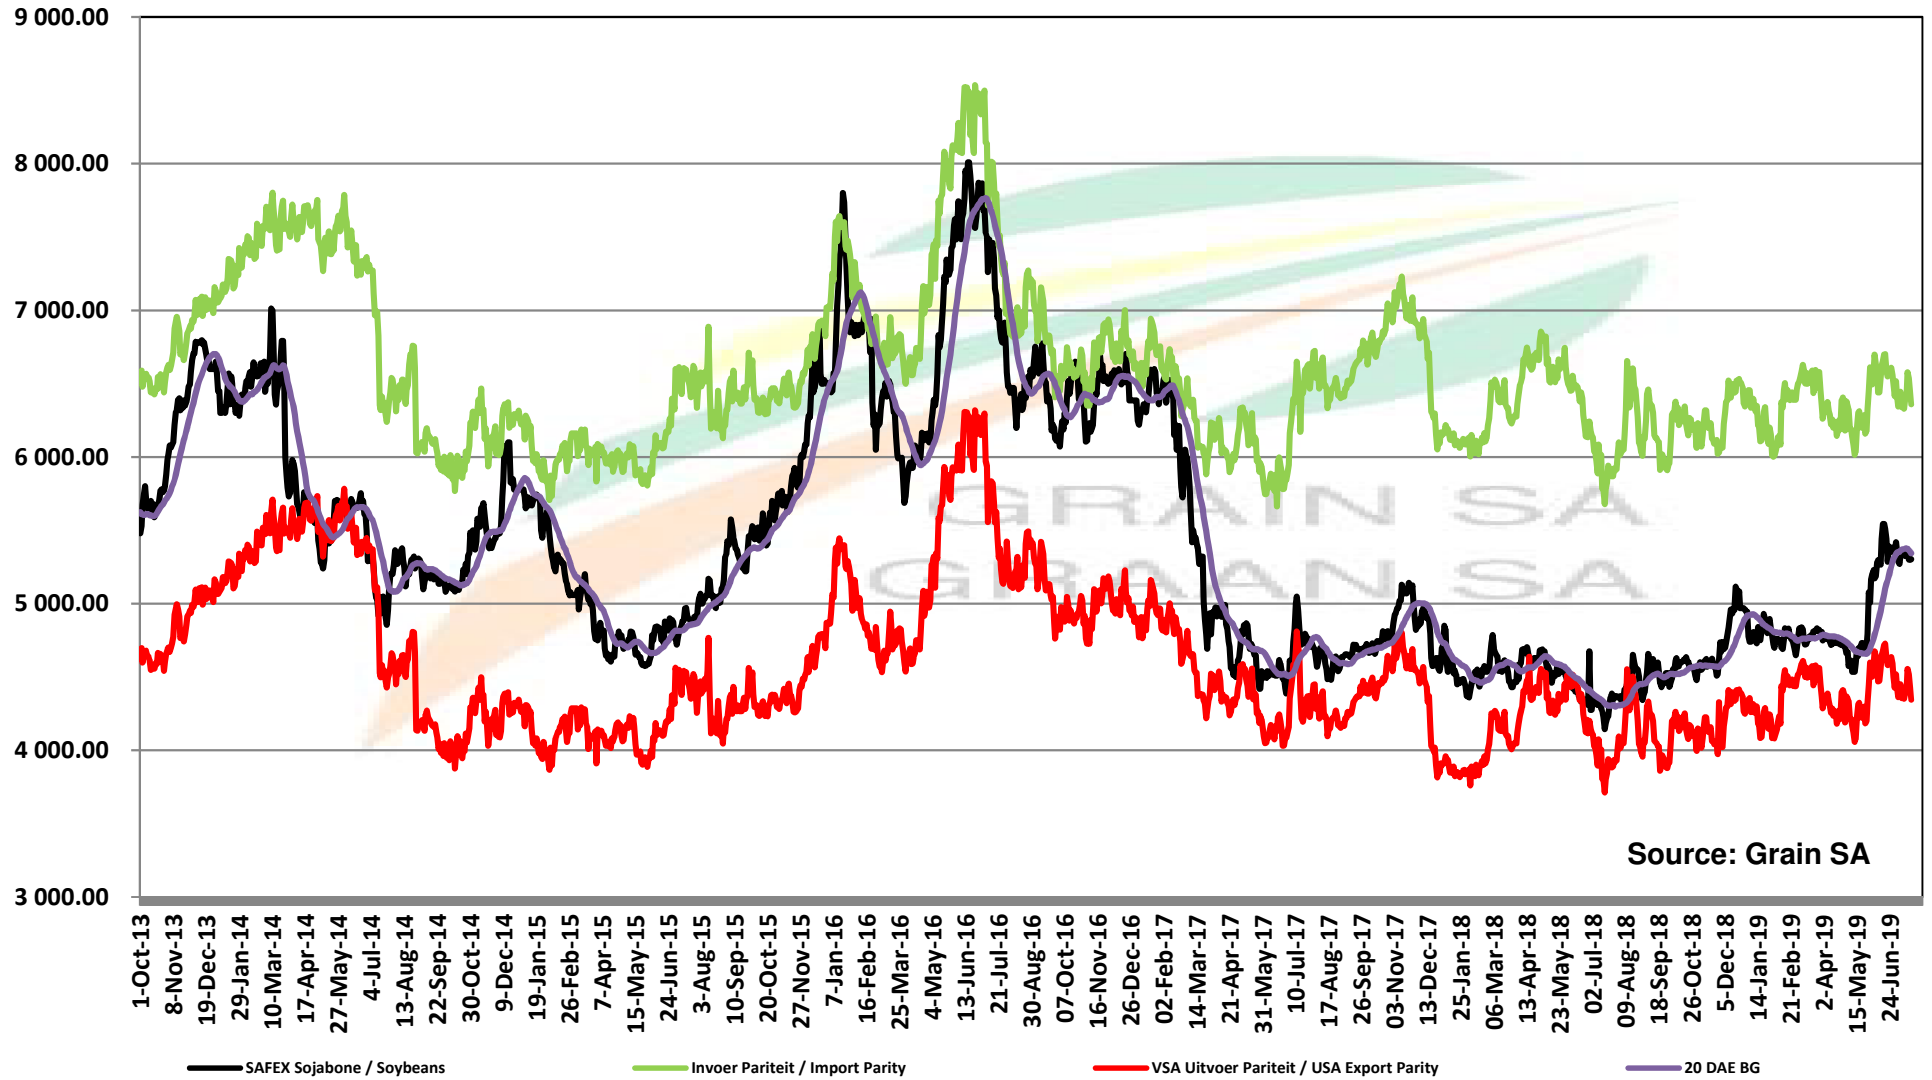

PRICES OF SOYBEAN SEED DELIVERED IN RANDFONTEIN PRYSE VAN SOJABOONSAAD GELEWER IN RANDFONTEIN