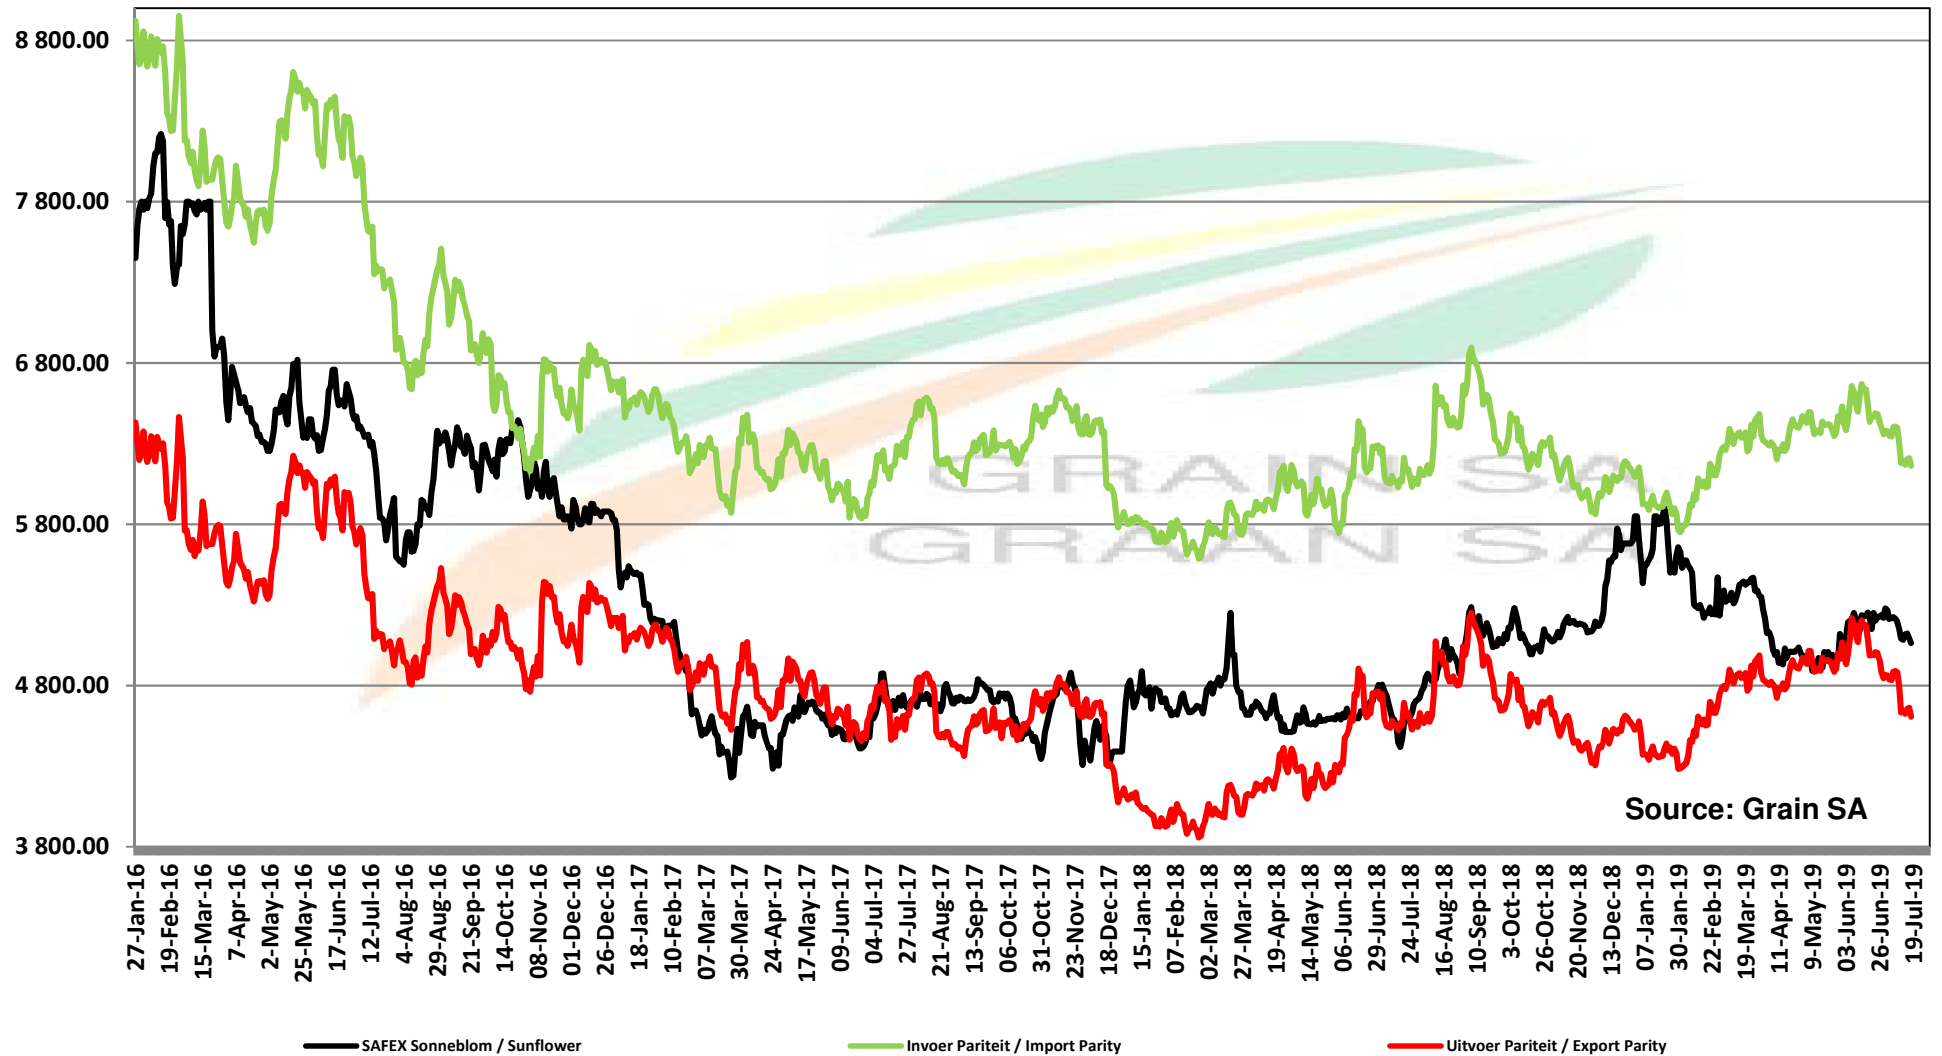

PRICES OF EU SUNFLOWER SEED DELIVERED IN RANDFONTEIN PRYSE VAN EU SONNEBLOMSAAD GELEWER IN RANDFONTEIN

Source: Grain SA