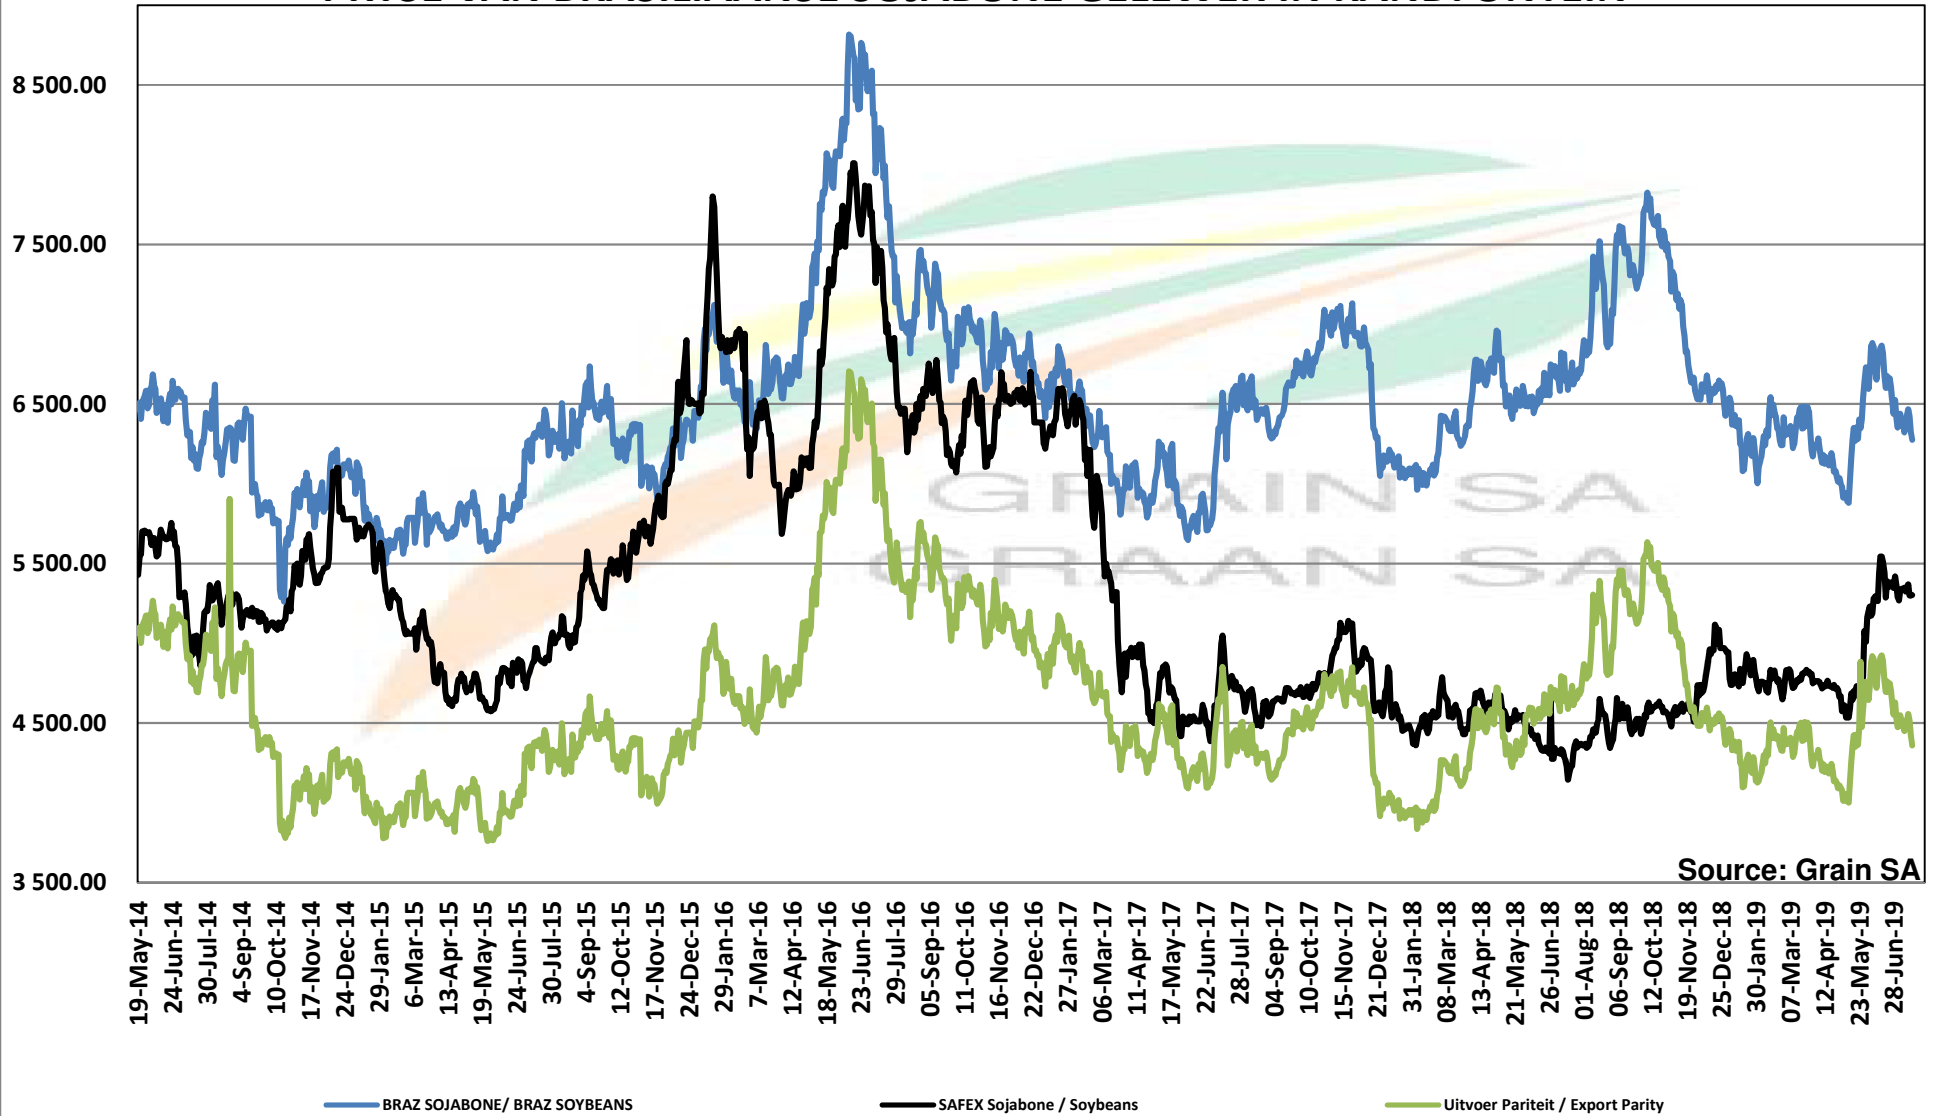

PRICES OF BRAZILIAN SOYBEAN DELIVERED IN RANDFONTEIN PRYSE VAN BRASILIAANSE SOJABONE GELEWER IN RANDFONTEIN

Source: Grain SA