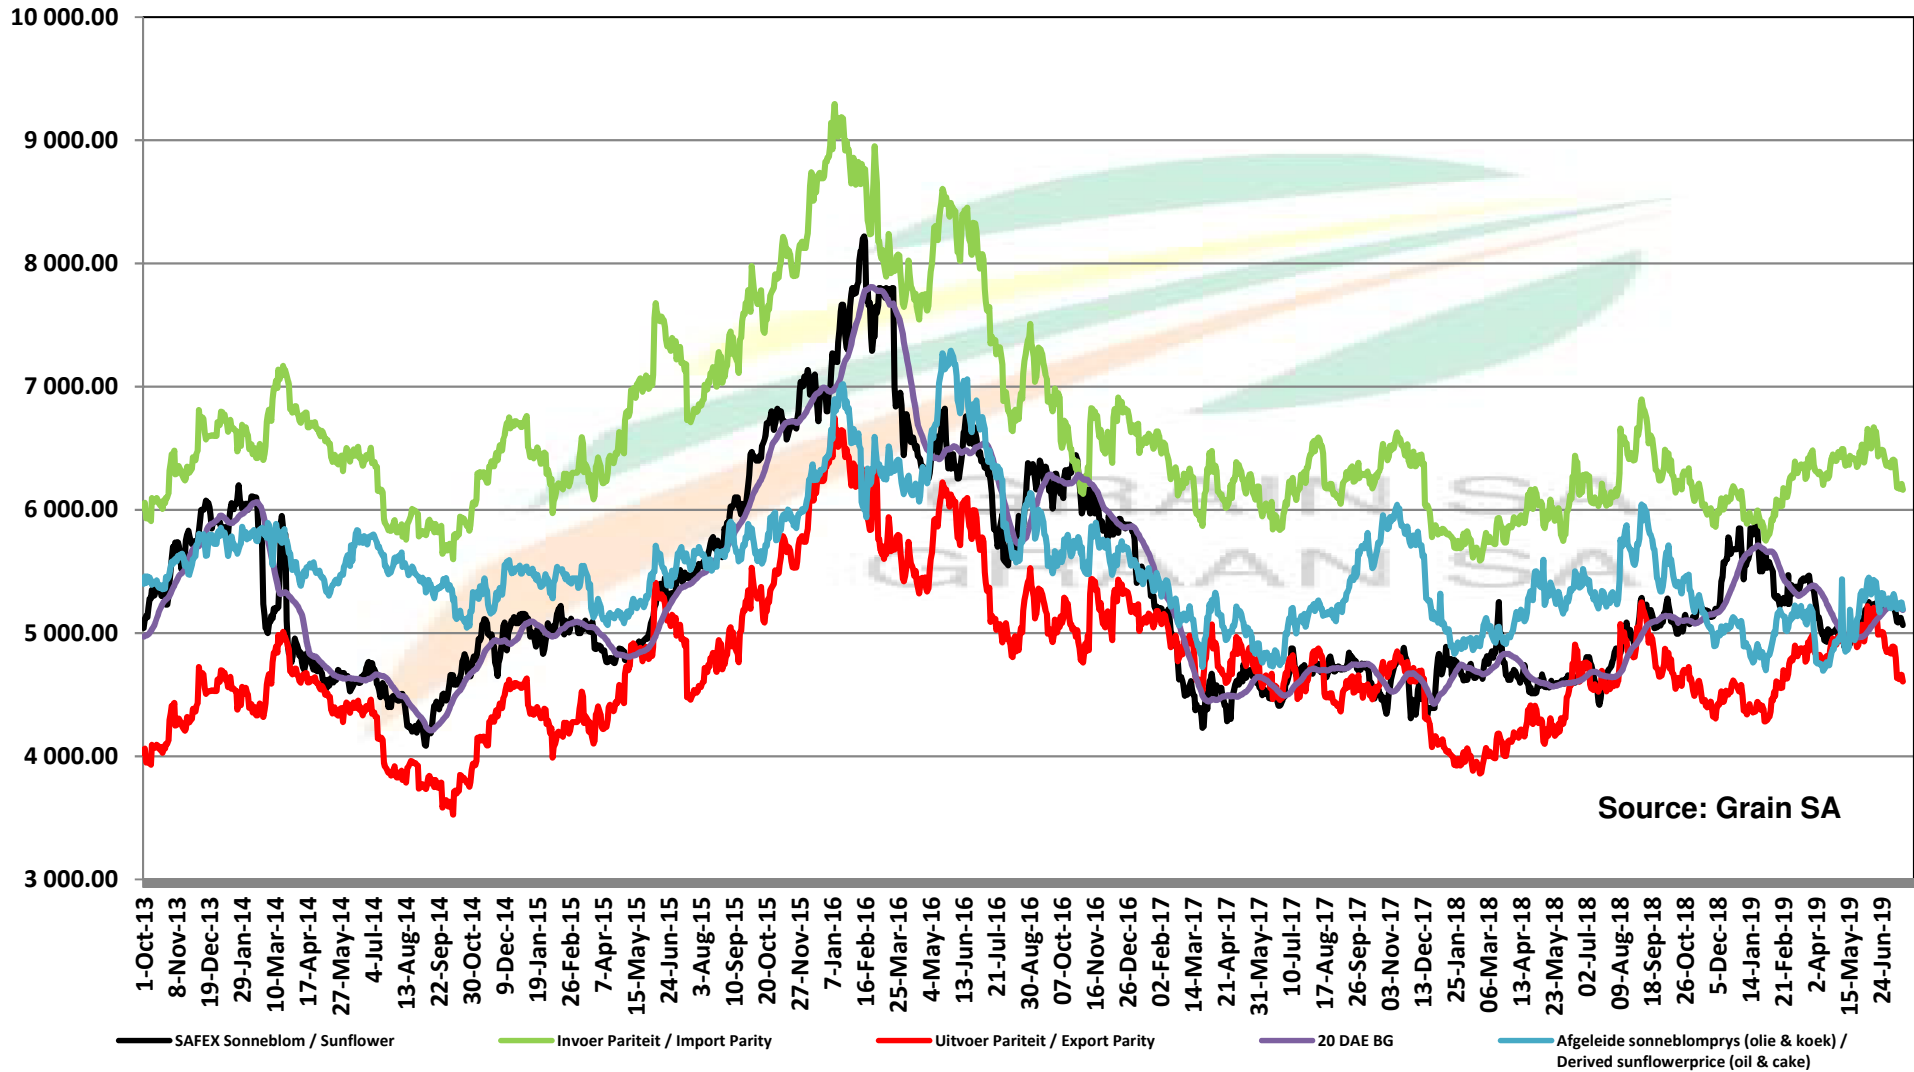

# PRICES OF EU SUNFLOWER SEED DELIVERED IN RANDFONTEIN PRYSE VAN EU SONNEBLOMSAAD GELEWER IN RANDFONTEIN

# PRICES OF EU SUNFLOWER SEED DELIVERED IN RANDFONTEIN PRYSE VAN EU SONNEBLOMSAAD GELEWER IN RANDFONTEIN

Source: Grain SA