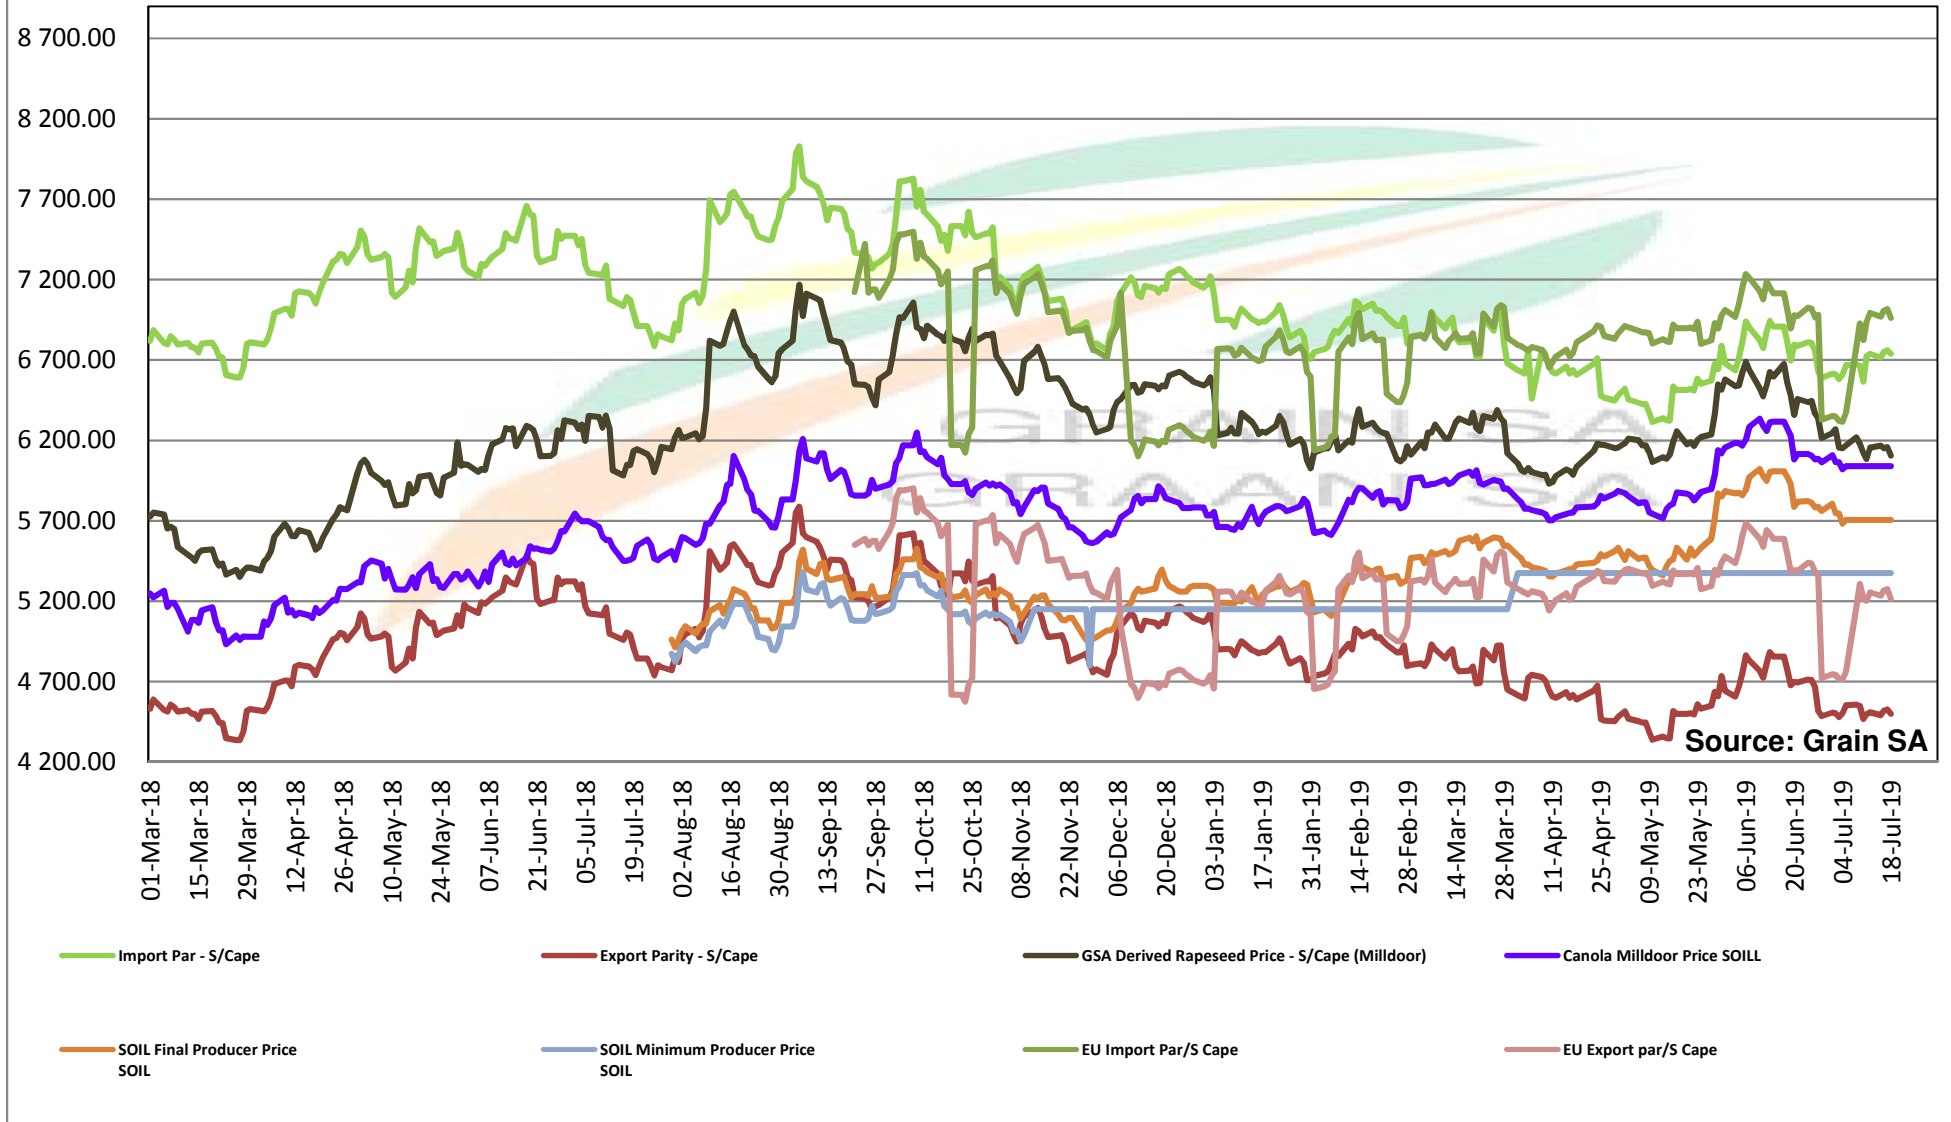

Prices of Canola in the South Cape (Swellendam)
Canolapryse in die Suid-Kaap (Swellendam)