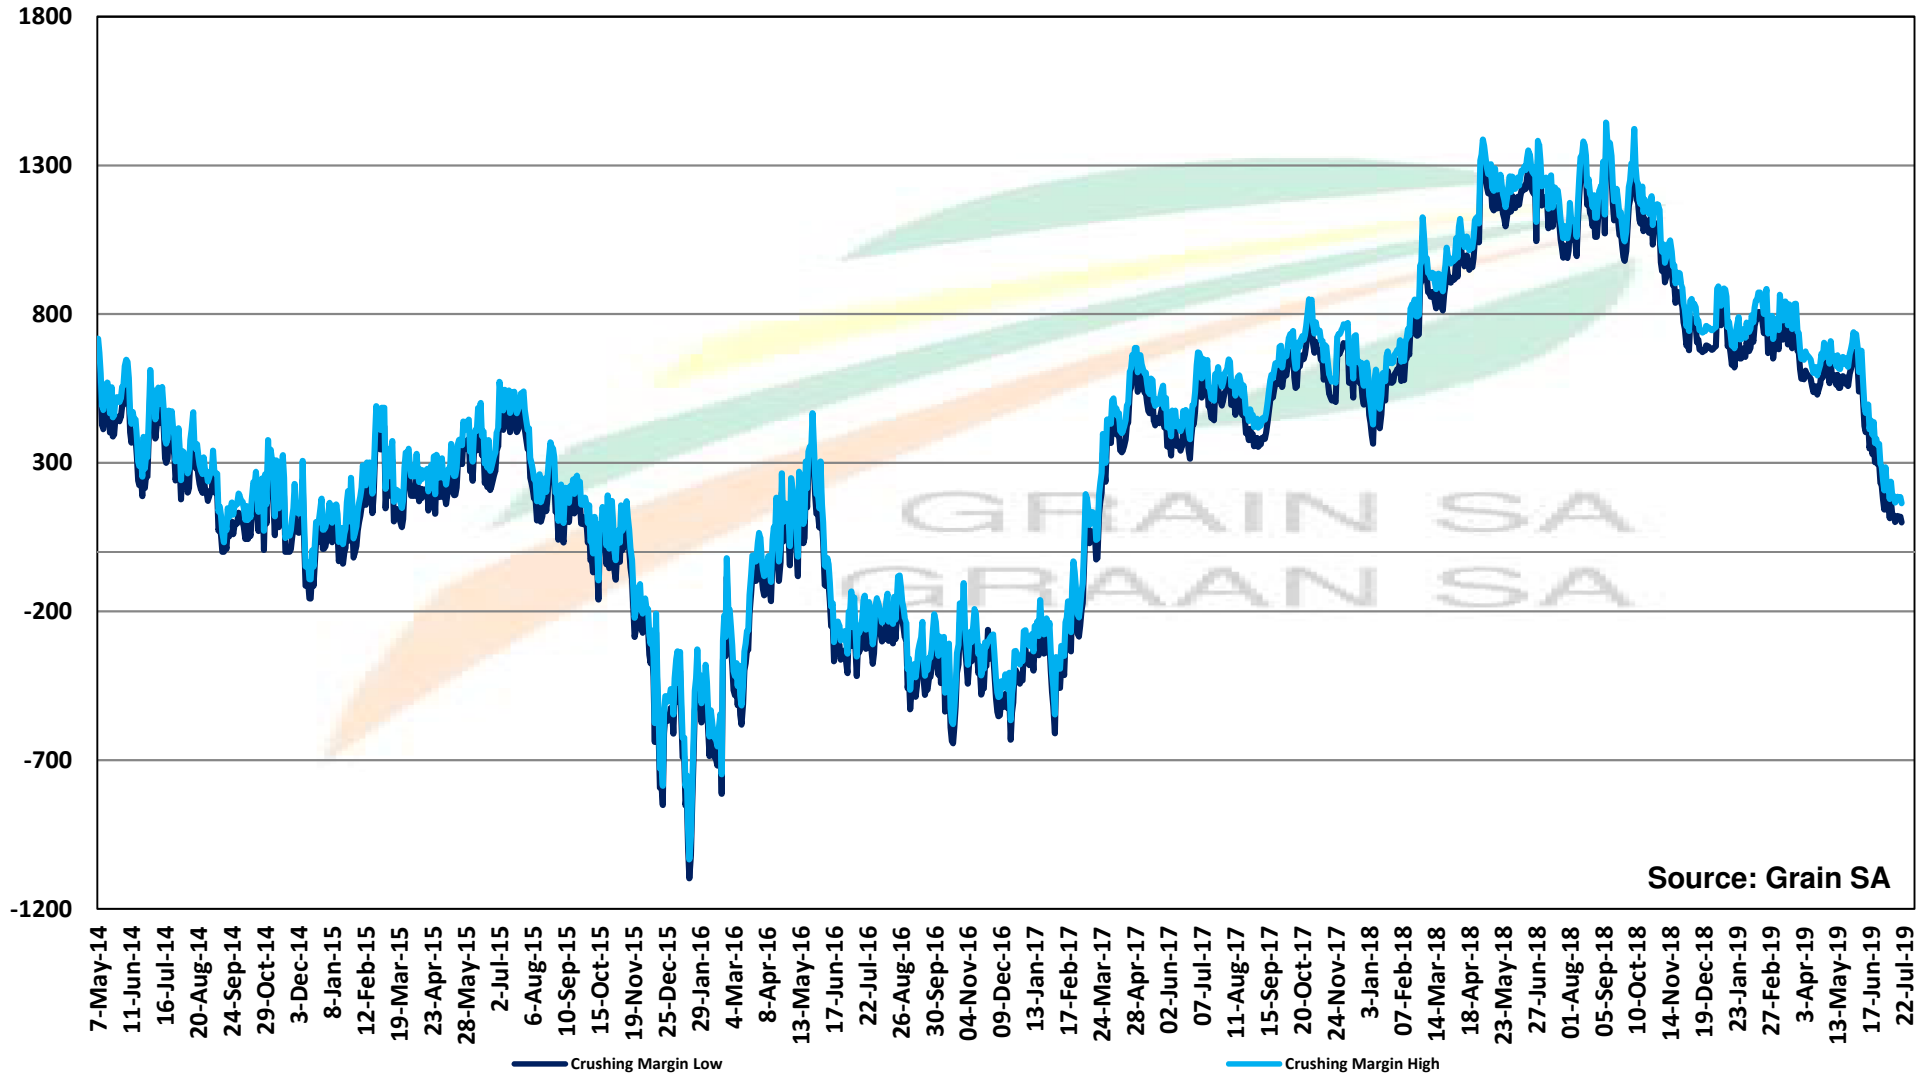

PRICES OF SOYBEAN CRUSHING MARGIN PRYSE VAN SOJABOON PERSMARGE

Source: Grain SA