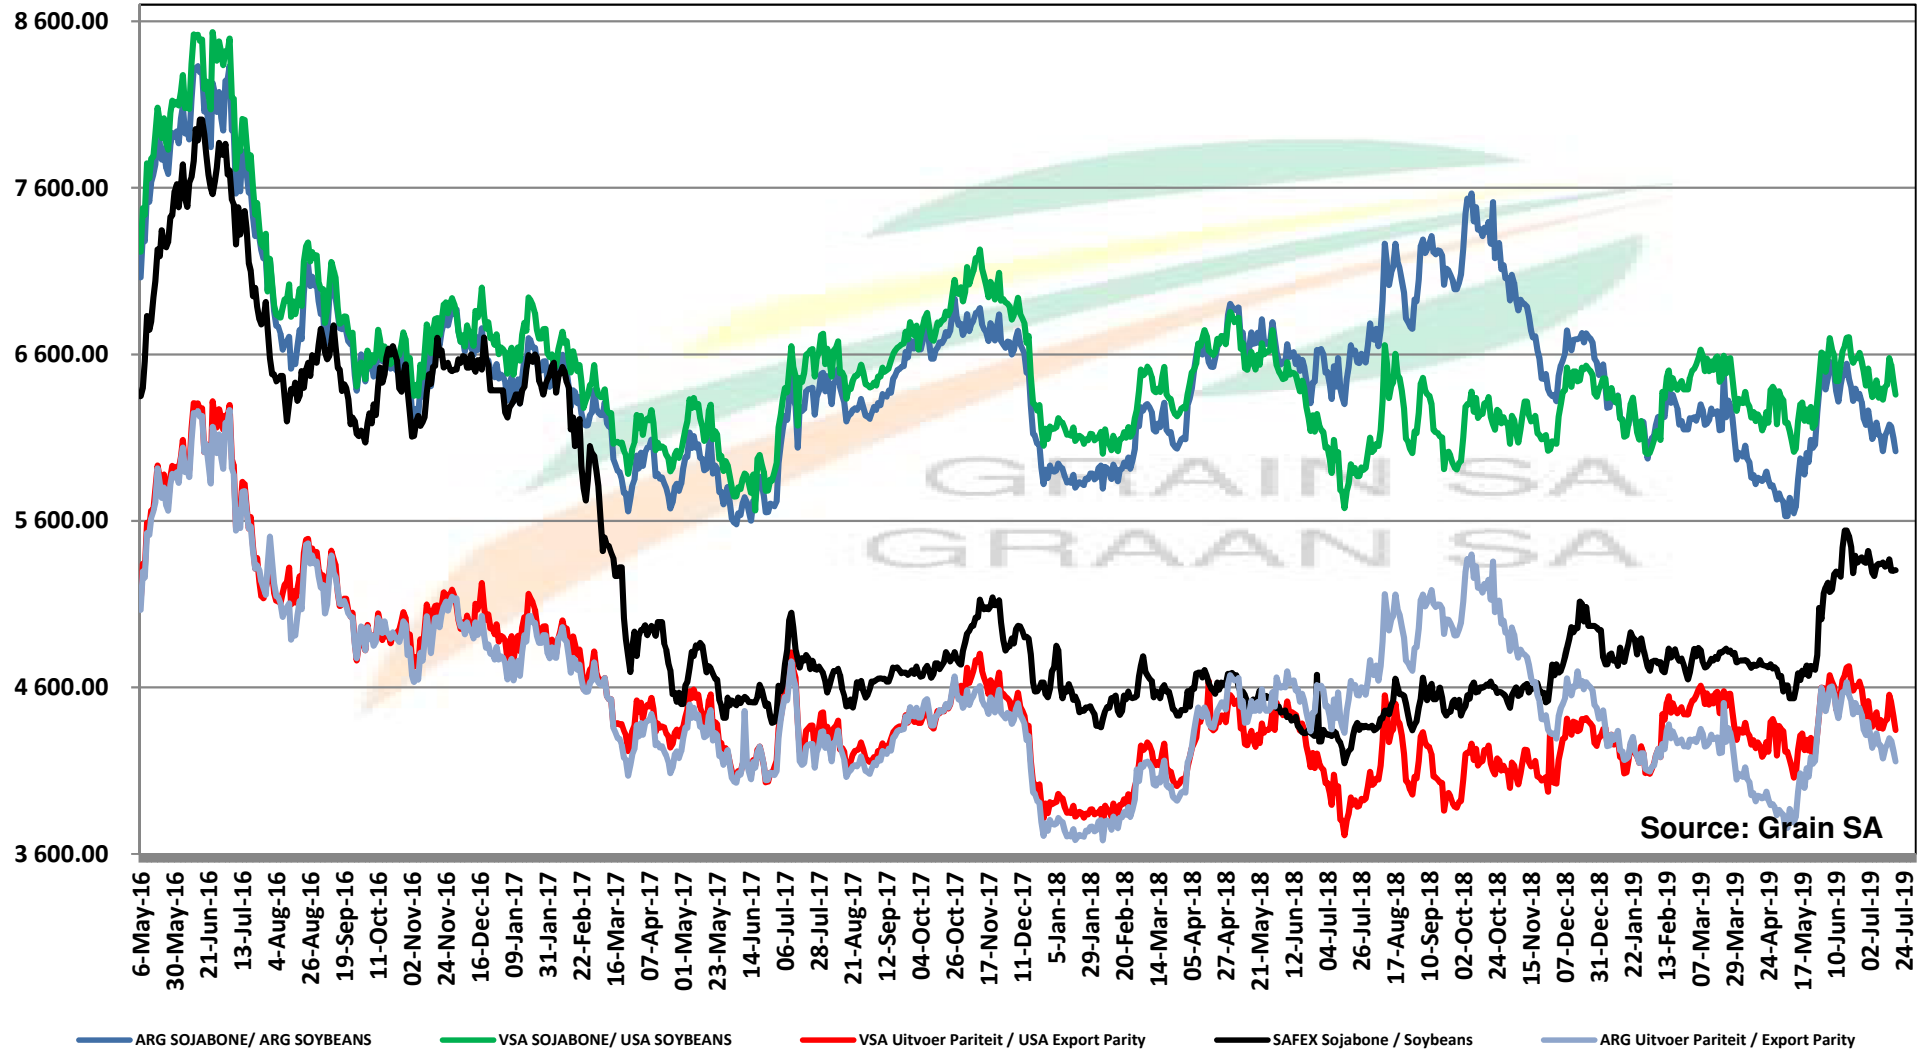

PRICES OF ARGENTINIAN SOYBEAN SEED DELIVERED IN RANDFONTEIN

PRYSE VAN ARGENTYNSE SOJABOONSAAD GELEWER IN RANDFONTEIN

Source: Grain SA