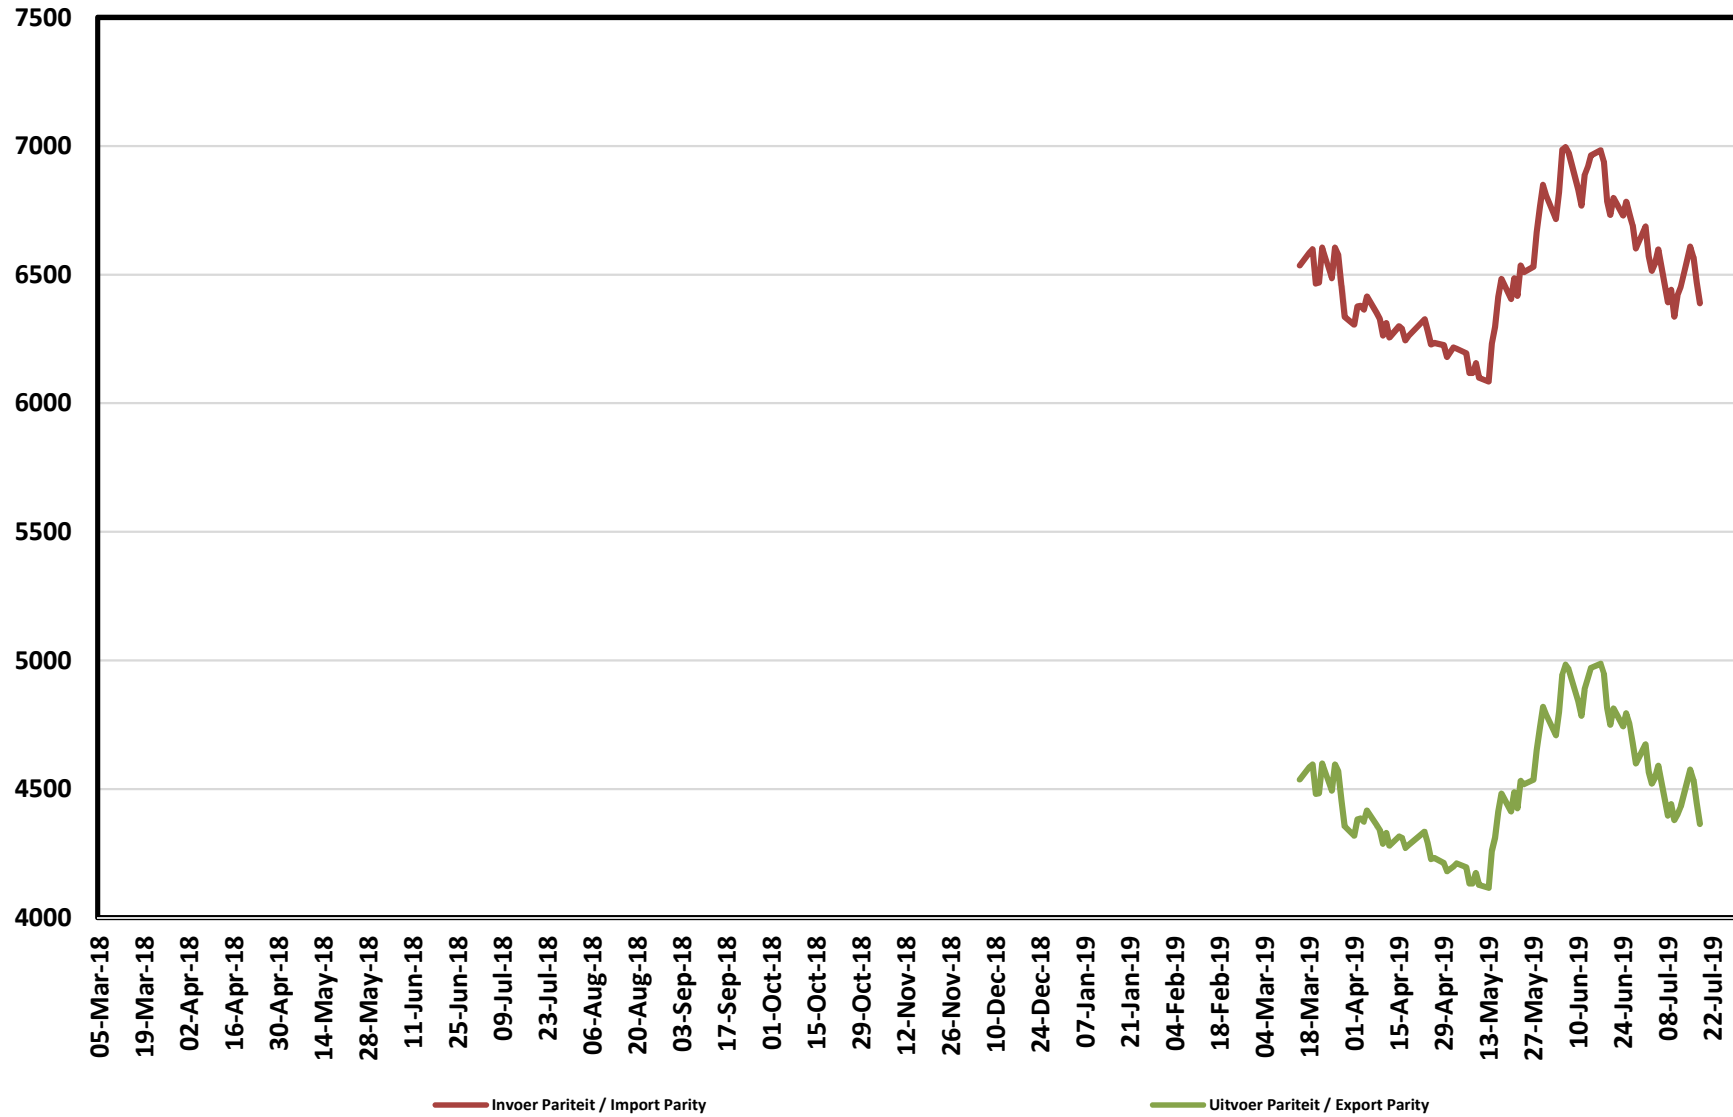

PRICES OF SOYBEAN SEED DELIVERED IN RANDFONTEIN MAY 2019
PRYSE VAN SOJABOONSAAD GELEWER IN RANDFONTEIN MAY 2019