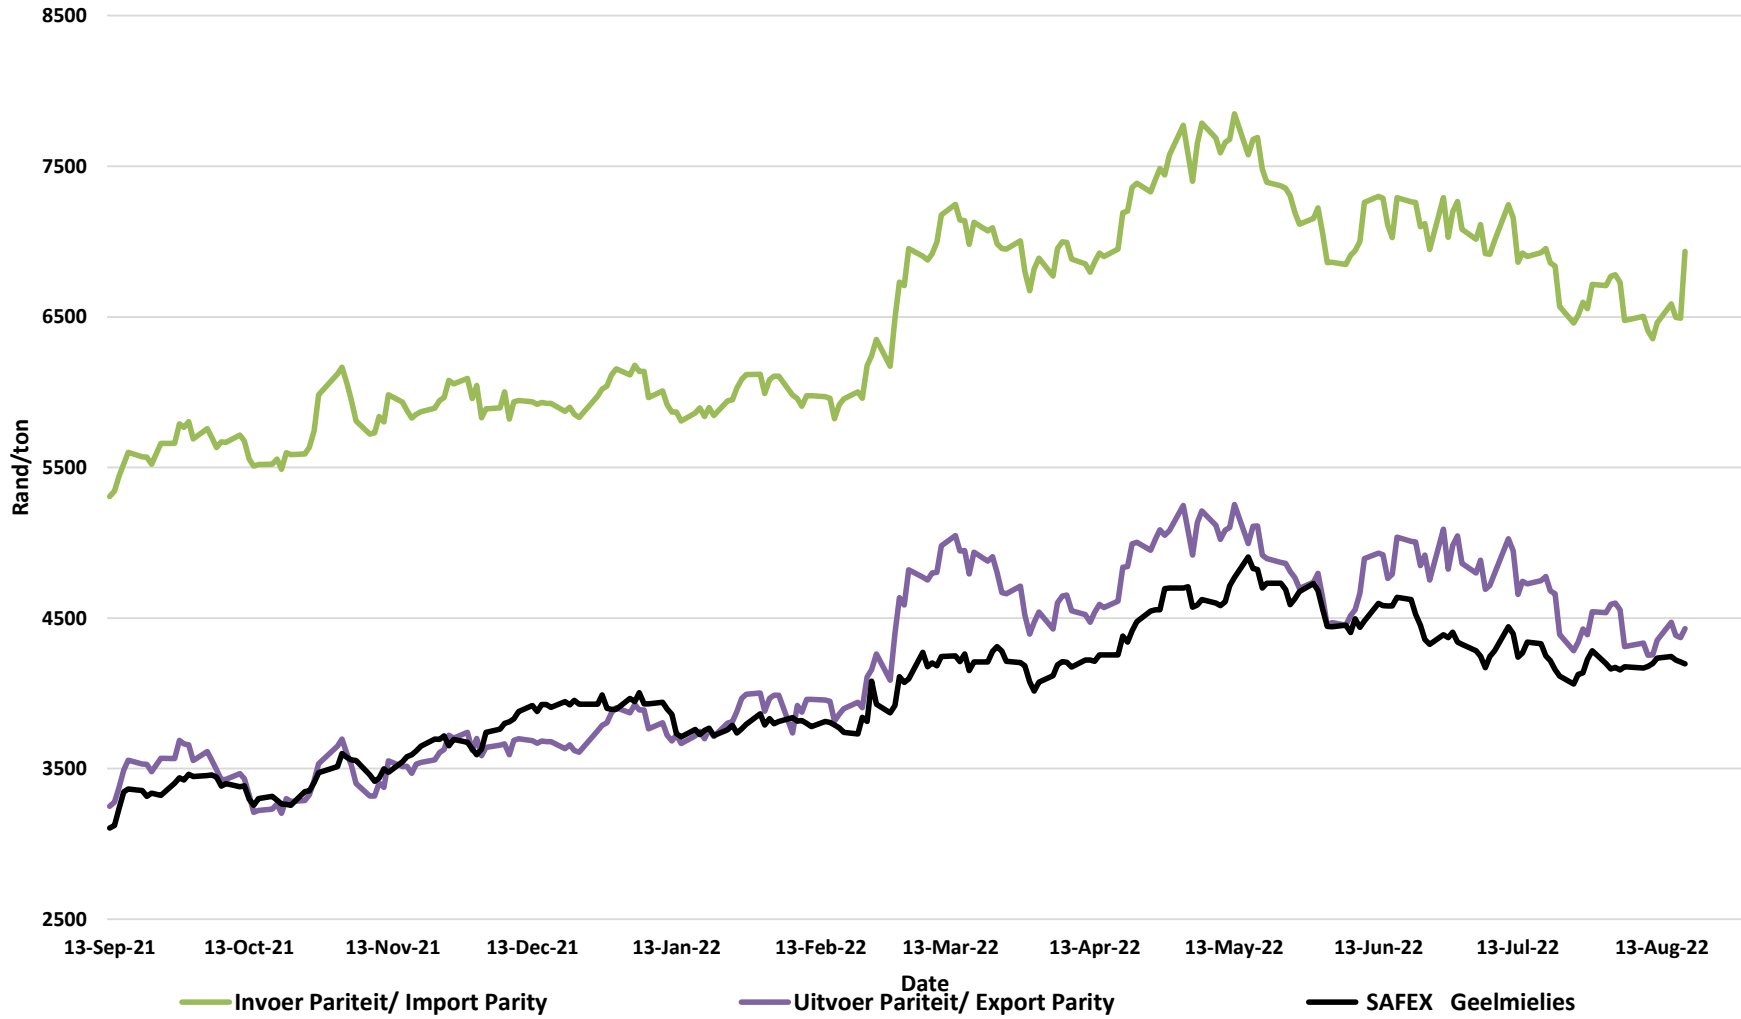

**PRICES OF Arg YELLOW MAIZE DELIVERED IN RANDFONTEIN**  
**PRYSE VAN Arg GEELMIELIES GELEWER IN RANDFONTEIN**

**PRICES OF USA YELLOW MAIZE DELIVERED IN RANDFONTEIN (Julie '22)**  
**PRYSE VAN VSA GEELMIELIES GELEWER IN RANDFONTEIN (July '22)**

# PRICES OF USA YELLOW MAIZE DELIVERED IN RANDFONTEIN (Sep '22) PRYSE VAN VSA GEELMIELIES GELEWER IN RANDFONTEIN (Sep '22)