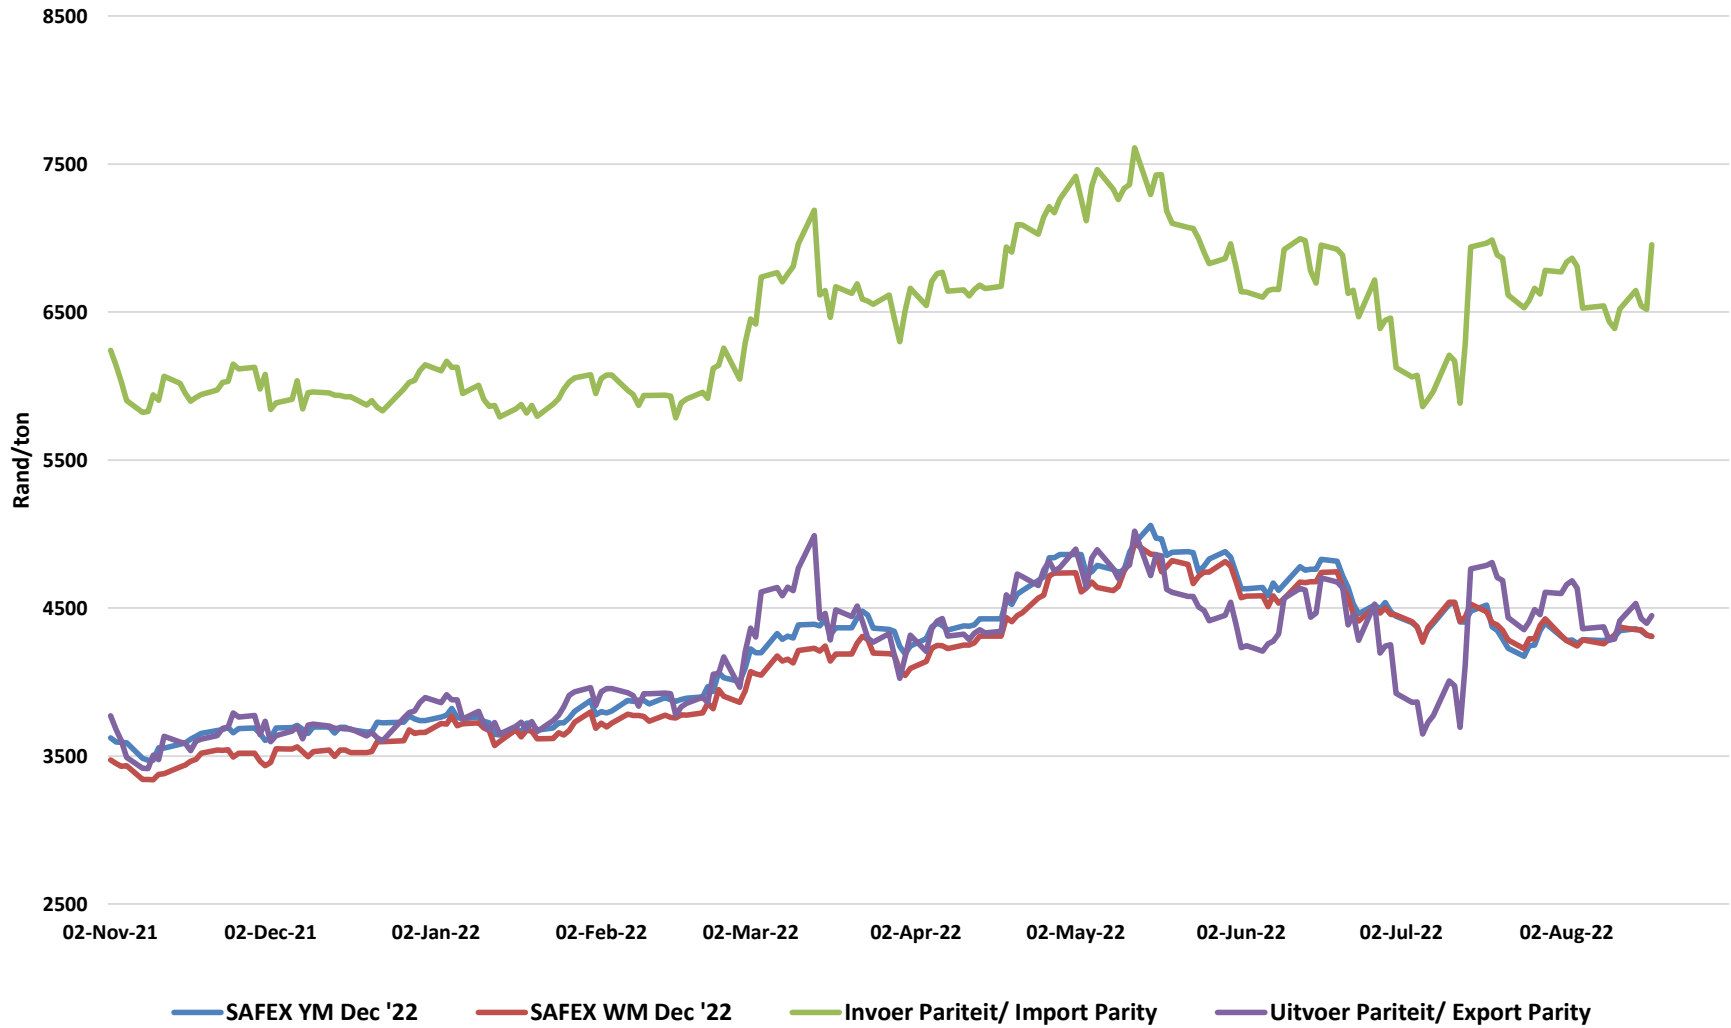

PRICES OF USA YELLOW MAIZE DELIVERED IN RANDFONTEIN (Des '22) PRYSE VAN VSA GEELMIELIES GELEWER IN RANDFONTEIN (Dec '22)