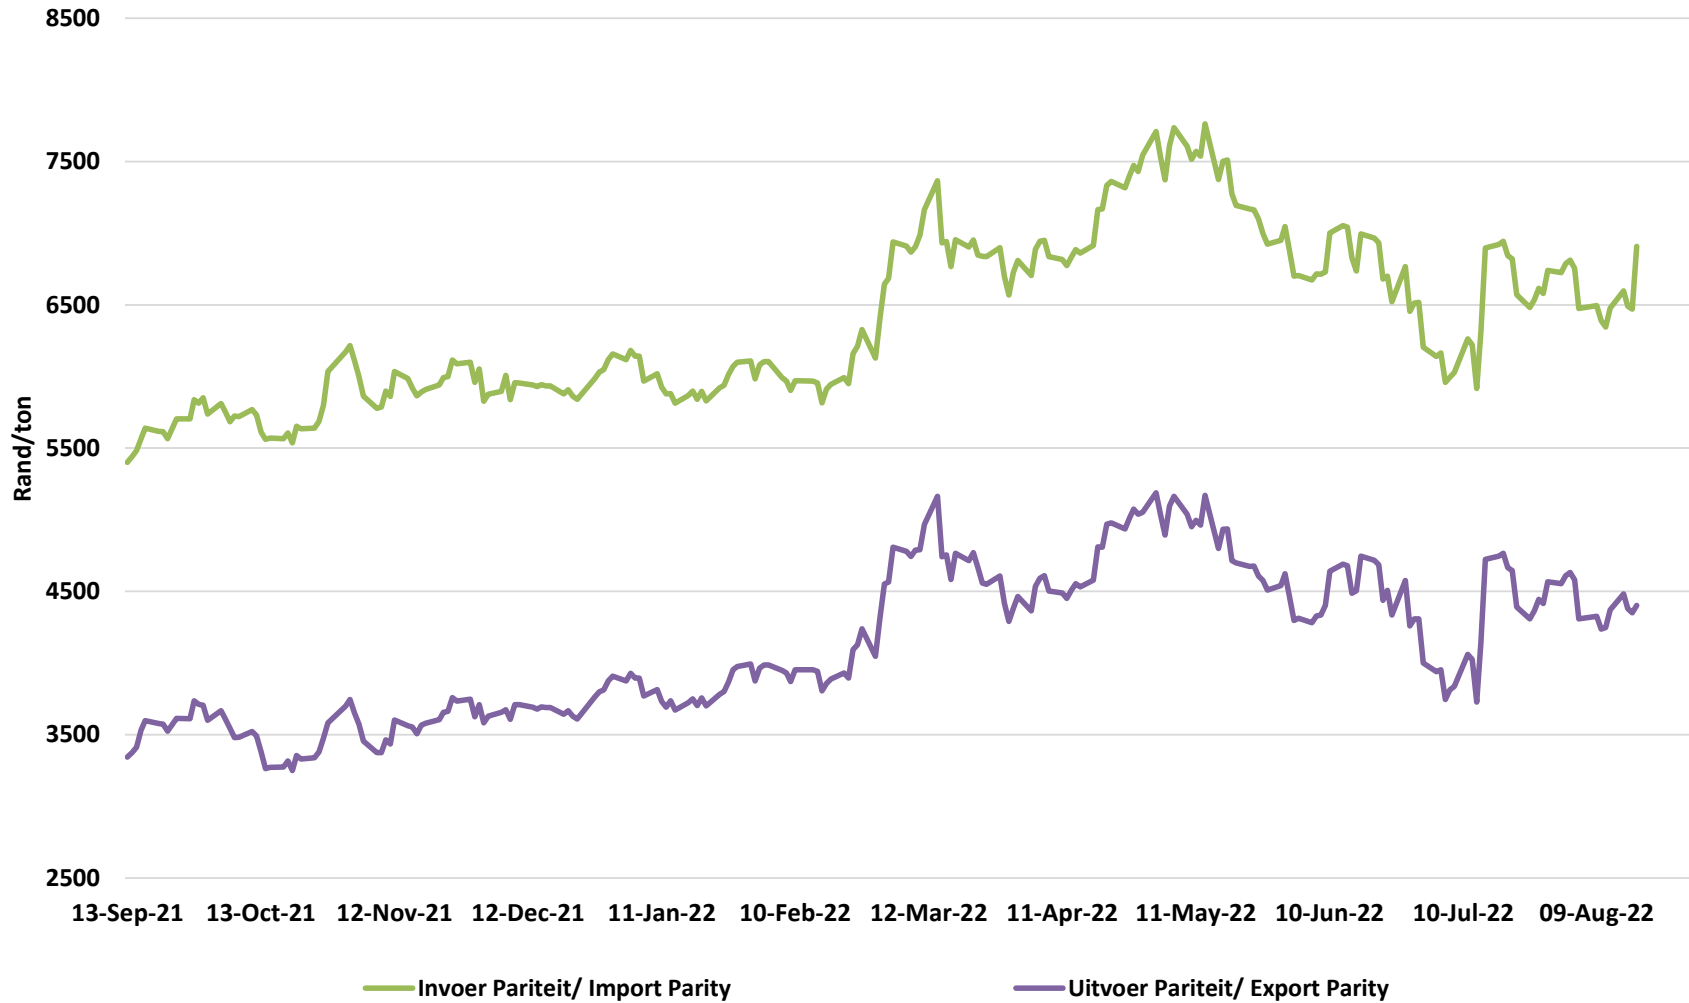

**PRICES OF Arg YELLOW MAIZE DELIVERED IN RANDFONTEIN**  
**PRYSE VAN Arg GEELMIELIES GELEWER IN RANDFONTEIN**

**PRICES OF USA YELLOW MAIZE DELIVERED IN RANDFONTEIN (Julie '22)**  
**PRYSE VAN VSA GEELMIELIES GELEWER IN RANDFONTEIN (July '22)**

# PRICES OF USA YELLOW MAIZE DELIVERED IN RANDFONTEIN (Sep '22) PRYSE VAN VSA GEELMIELIES GELEWER IN RANDFONTEIN (Sep '22)