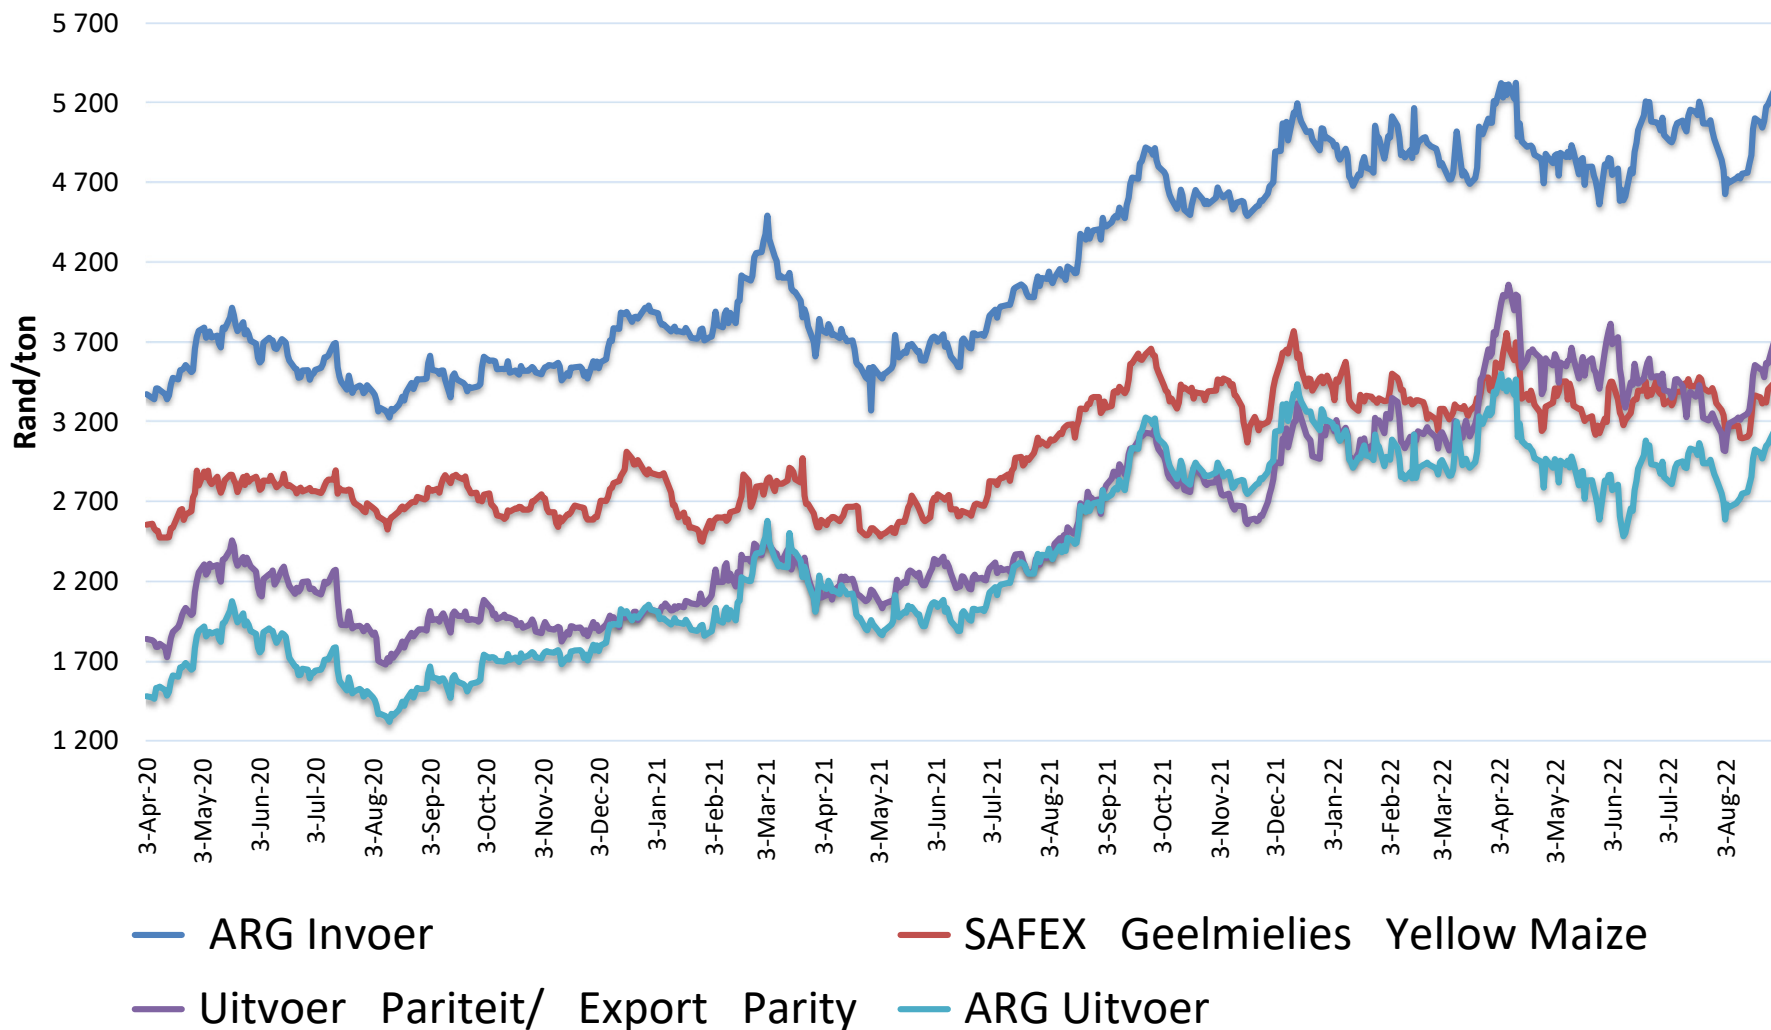

**PRICES OF Arg YELLOW MAIZE DELIVERED IN RANDFONTEIN**  
**PRYSE VAN Arg GEELMIELIES GELEWER IN RANDFONTEIN**

**PRICES OF USA YELLOW MAIZE DELIVERED IN RANDFONTEIN (Julie '22)**  
**PRYSE VAN VSA GEELMIELIES GELEWER IN RANDFONTEIN (July '22)**

# PRICES OF USA YELLOW MAIZE DELIVERED IN RANDFONTEIN (Sep '22) PRYSE VAN VSA GEELMIELIES GELEWER IN RANDFONTEIN (Sep '22)