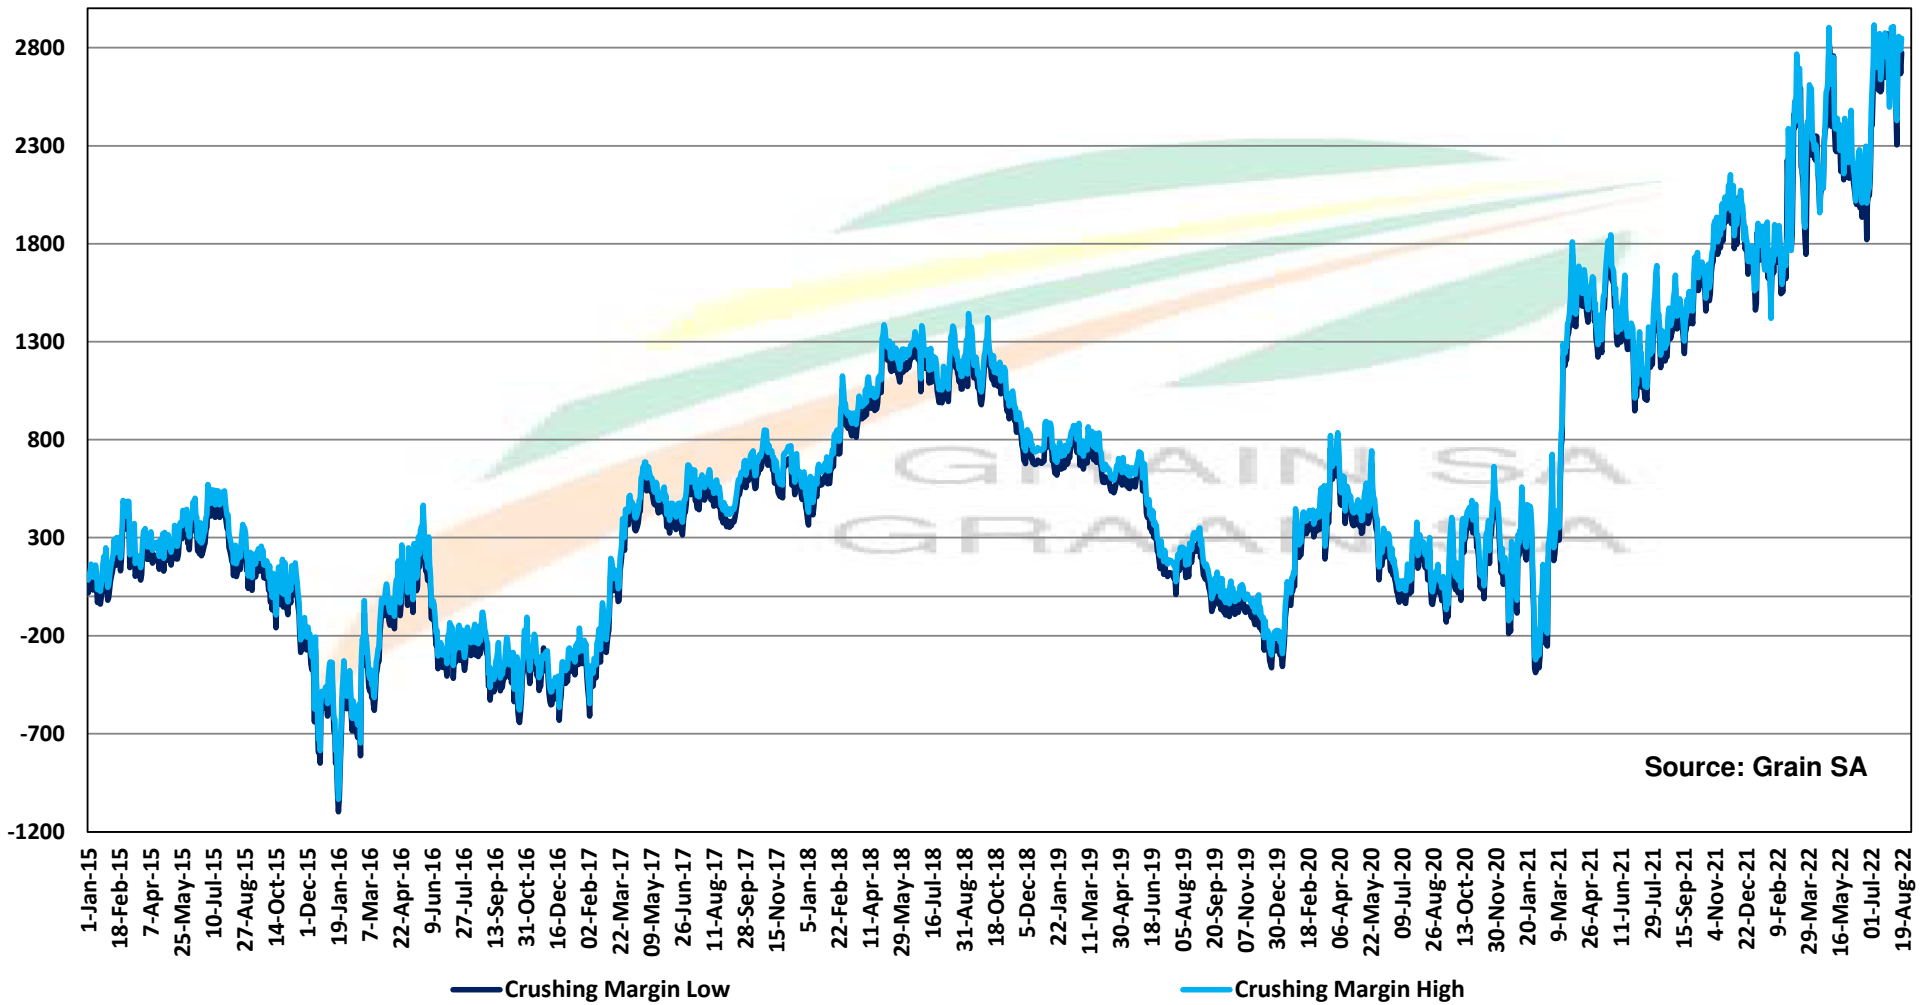

PRICES OF SOYBEAN CRUSHING MARGIN PRYSE VAN SOJABOON PERSMARGE