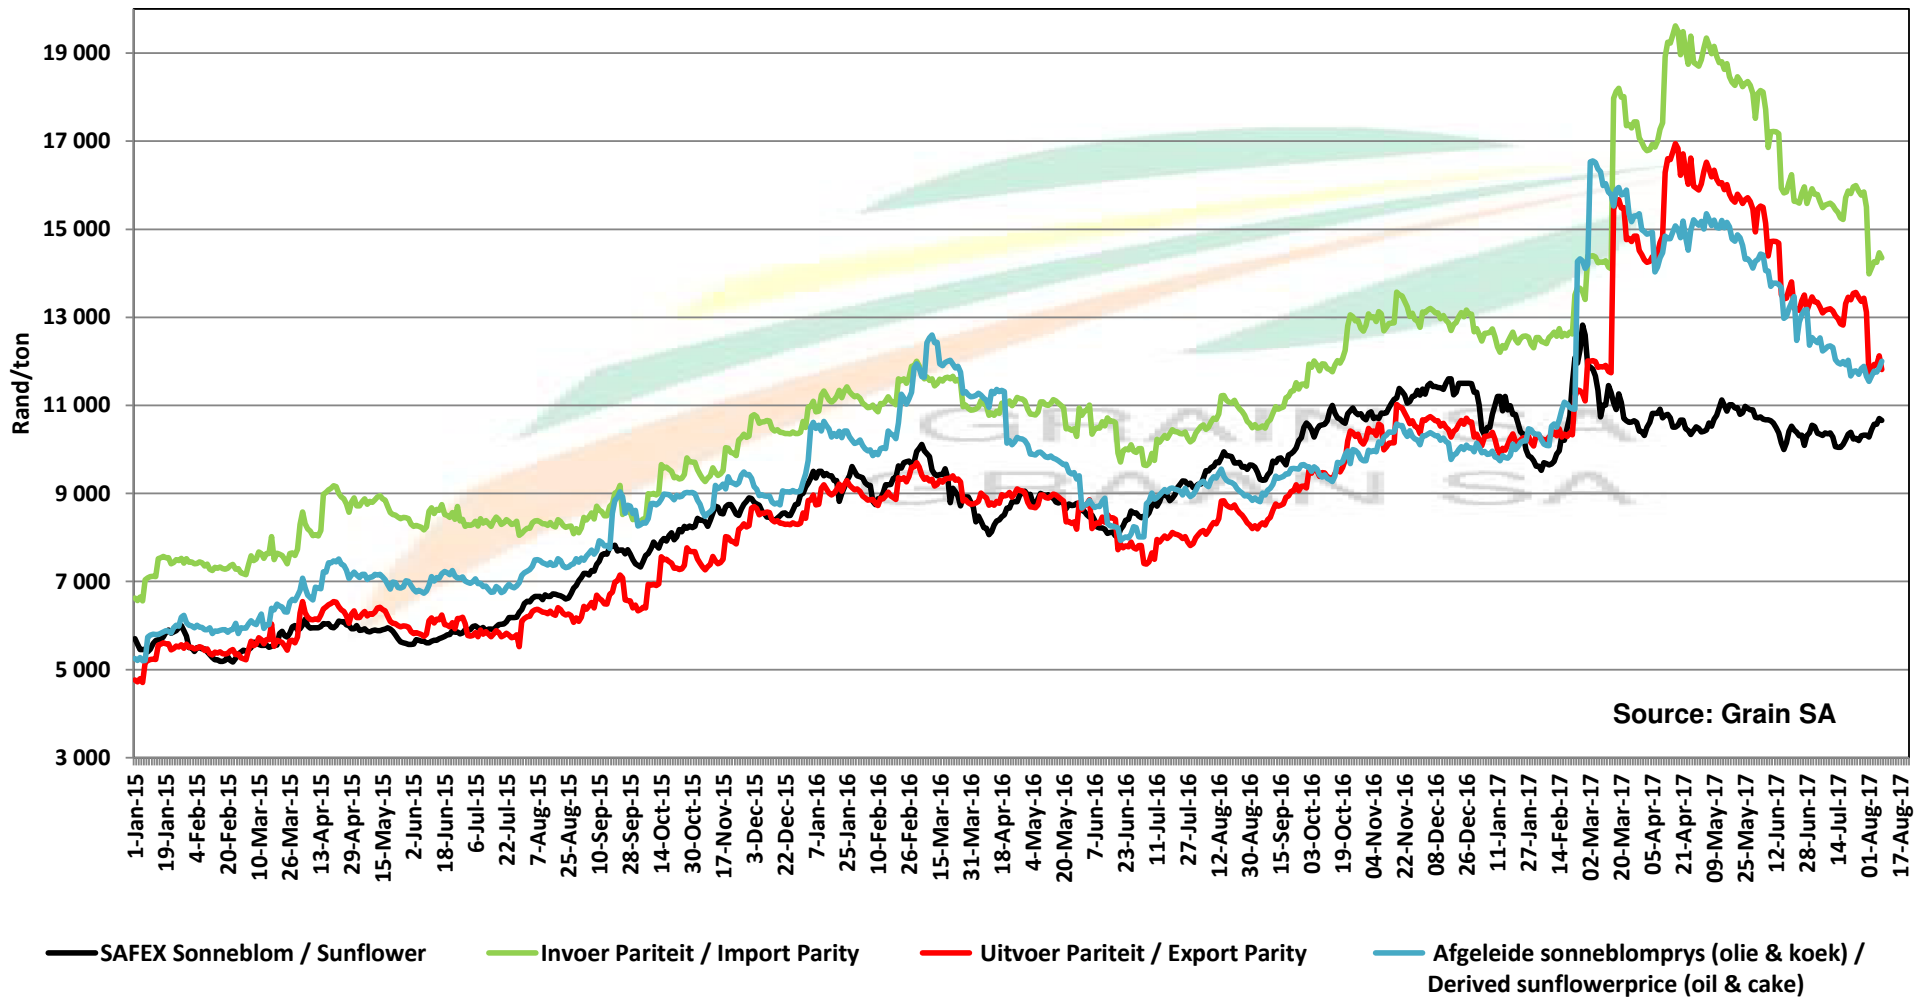

# PRICES OF EU SUNFLOWER SEED DELIVERED IN RANDFONTEIN PRYSE VAN EU SONNEBLOMSAAD GELEWER IN RANDFONTEIN

**PRICES OF EU SUNFLOWER SEED DELIVERED IN RANDFONTEIN**  
**PRYSE VAN EU SONNEBLOMSAAD GELEWER IN RANDFONTEIN**

# PRICES OF SOYBEAN SEED DELIVERED IN RANDFONTEIN PRYSE VAN SOJABOONSAAD GELEWER IN RANDFONTEIN