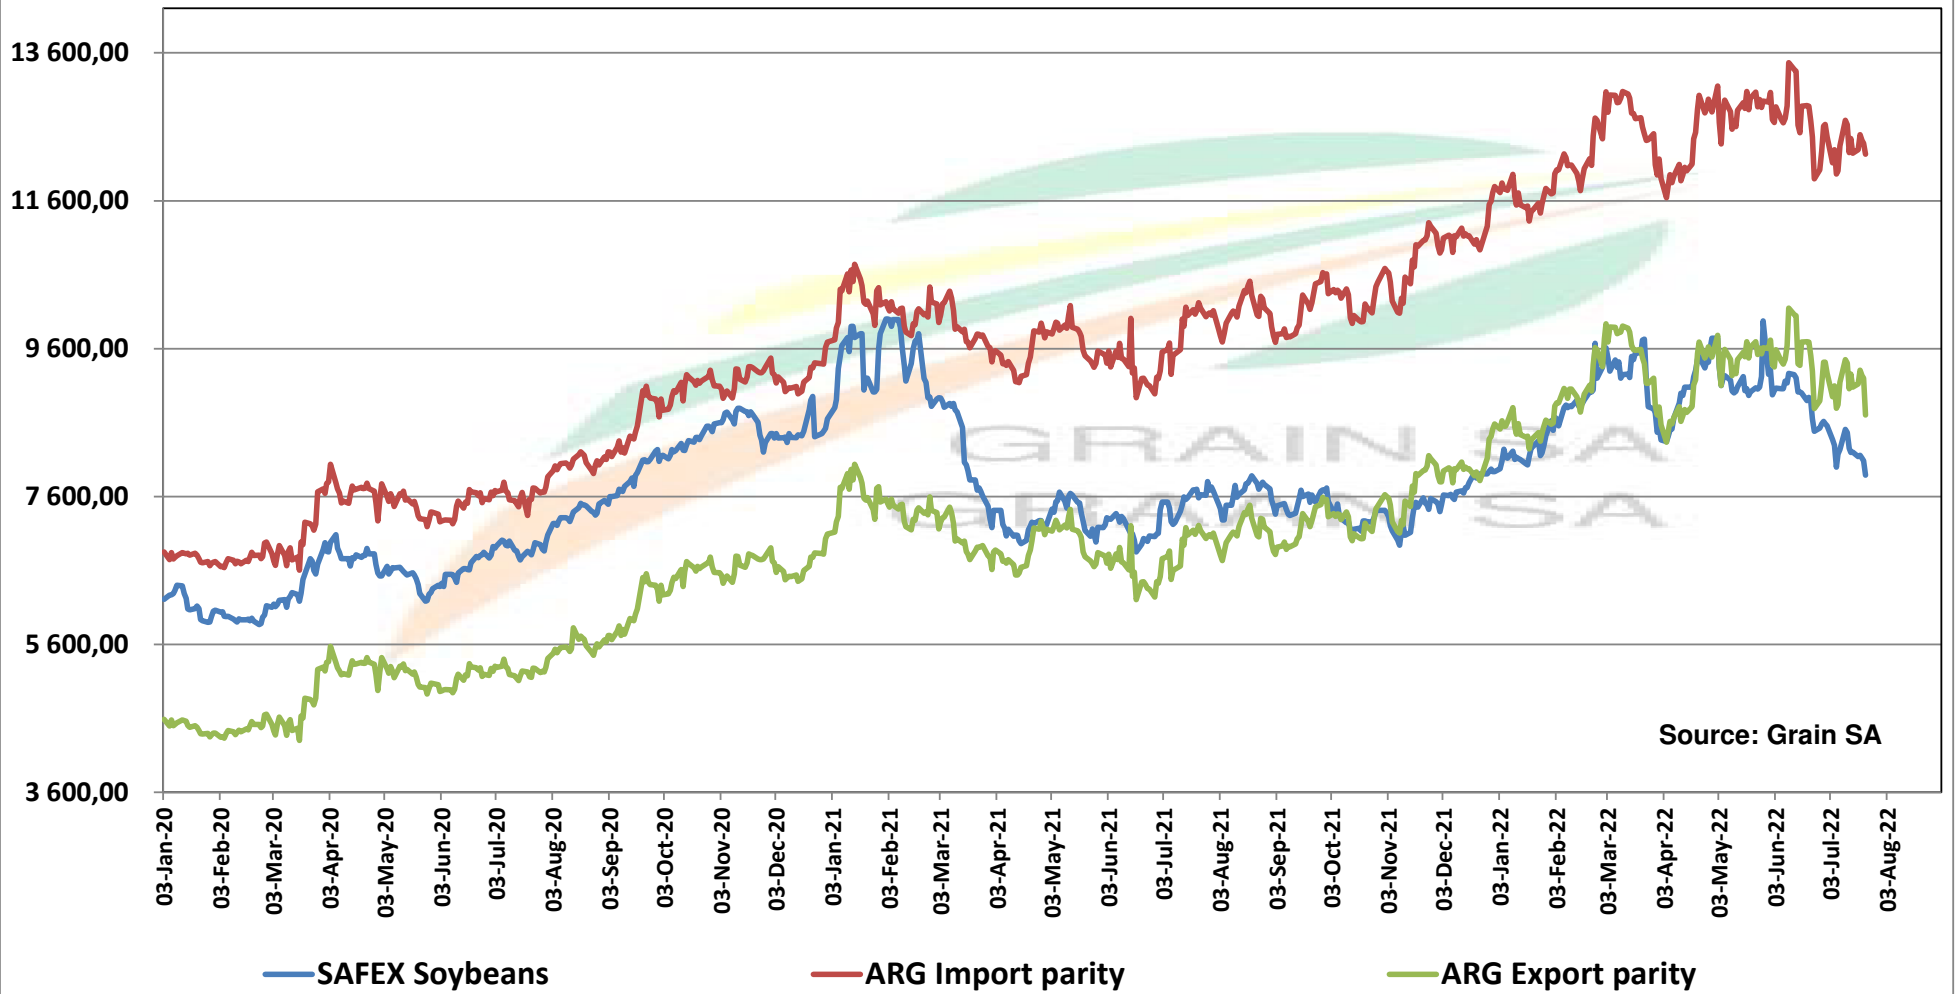

PRICES OF ARGENTINIAN SOYBEAN SEED DELIVERED IN RANDFONTEIN