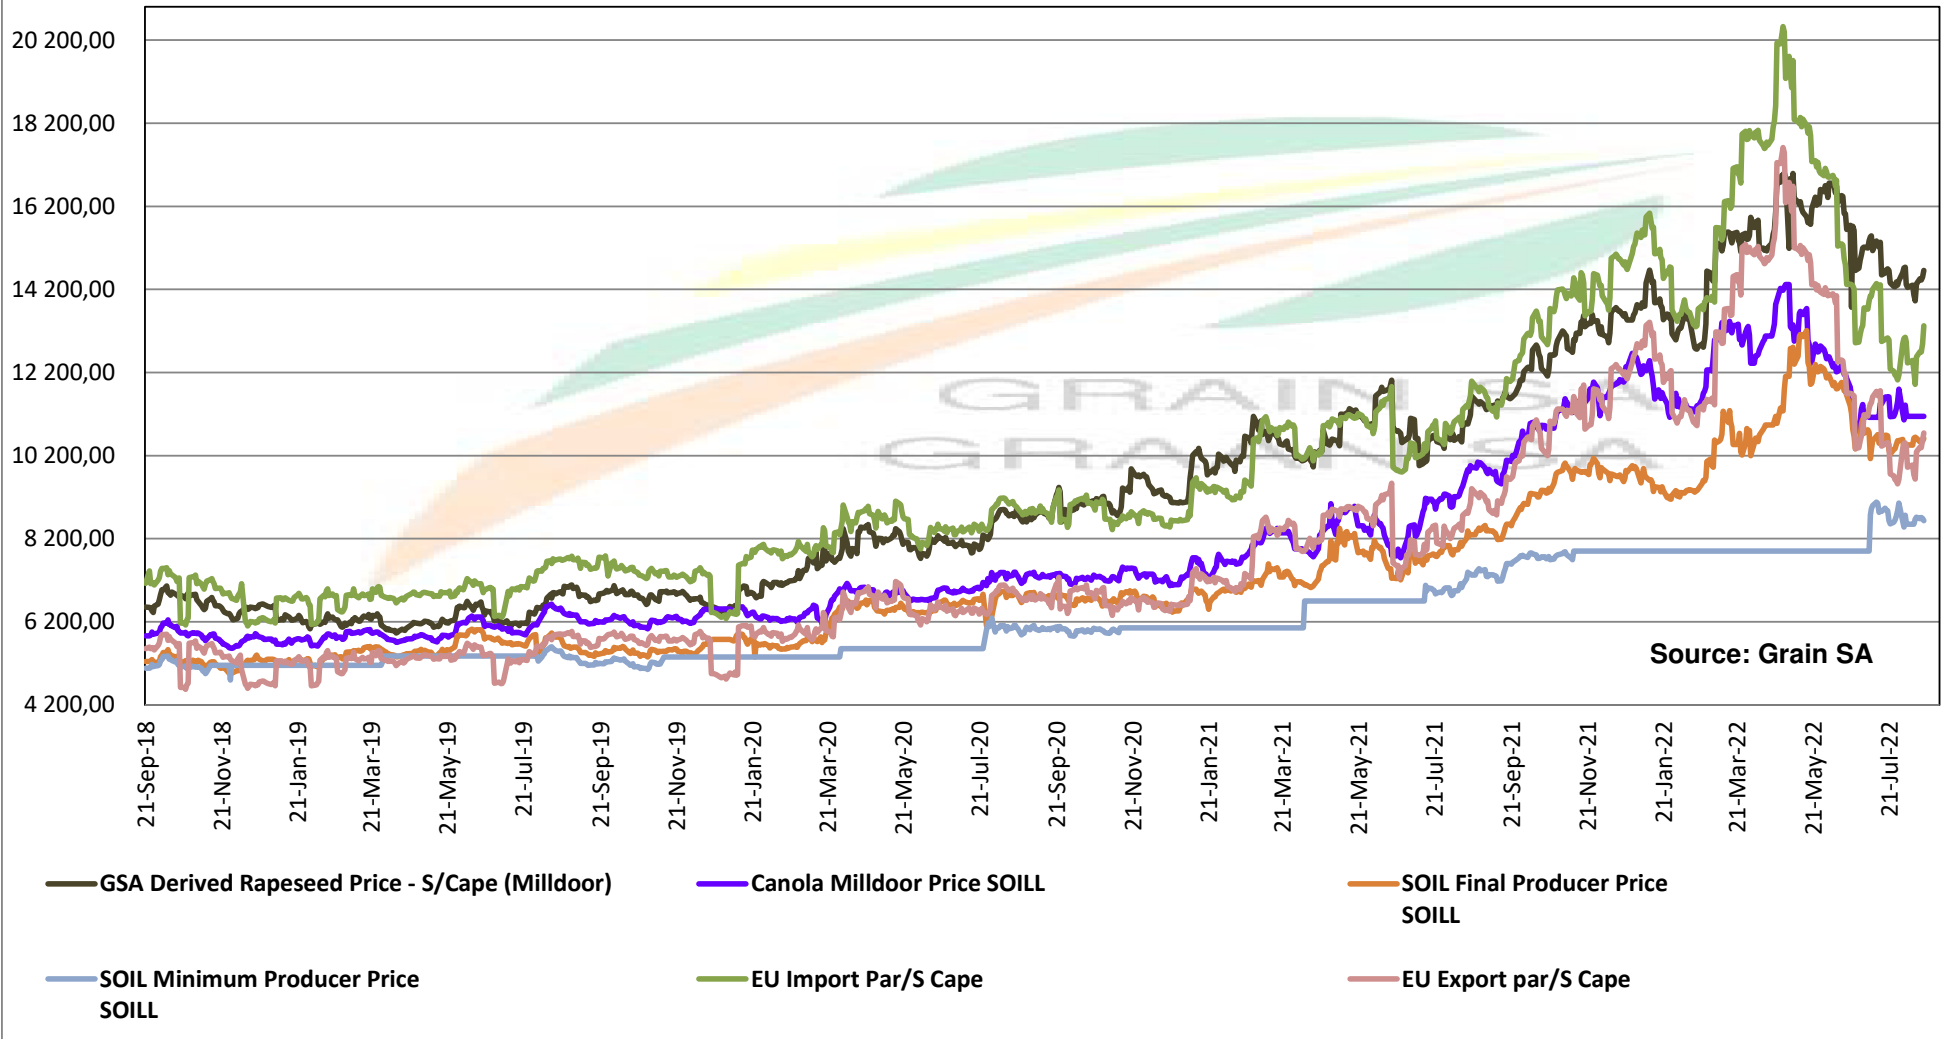

Prices of Canola in the South Cape (Swellendam)
Canolapryse in die Suid-Kaap (Swellendam)