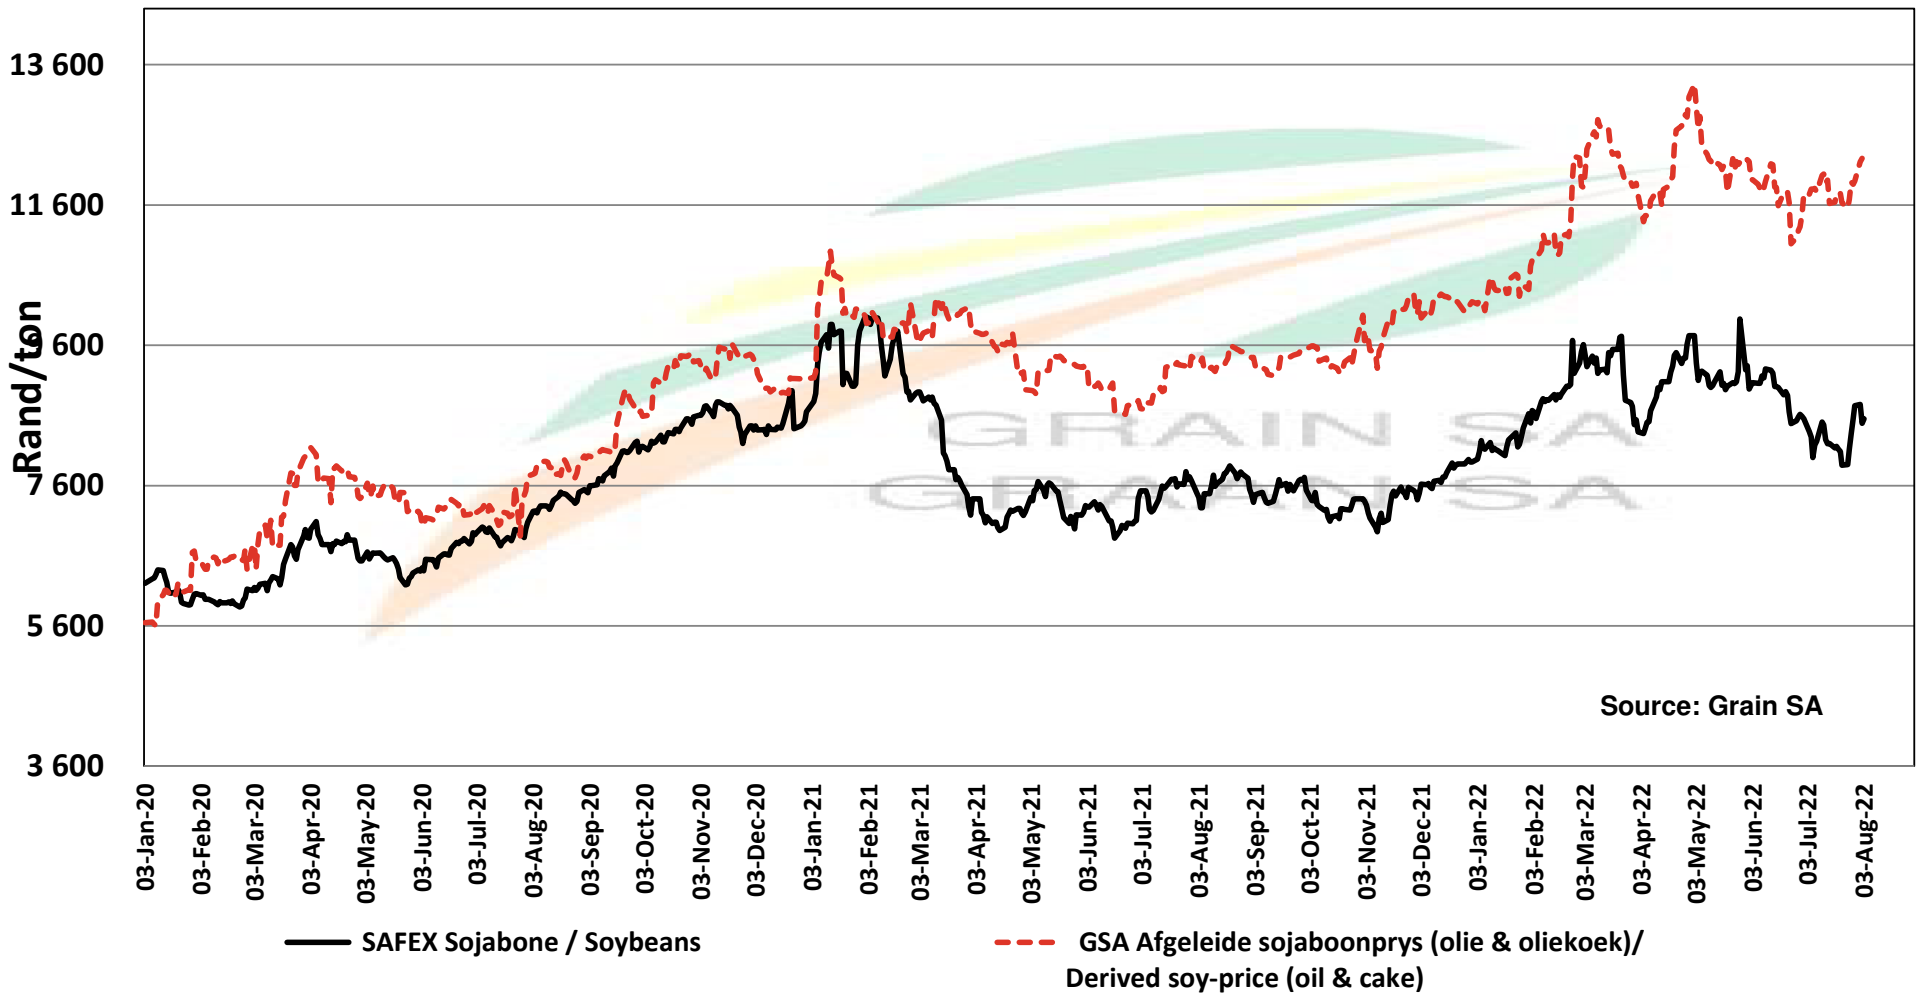

PRICES OF DERIVED SOYBEAN DELIVERED IN RANDFONTEIN
PRYSE VAN AFGELEIDE SOJABONE GELEWER IN RANDFONTEIN