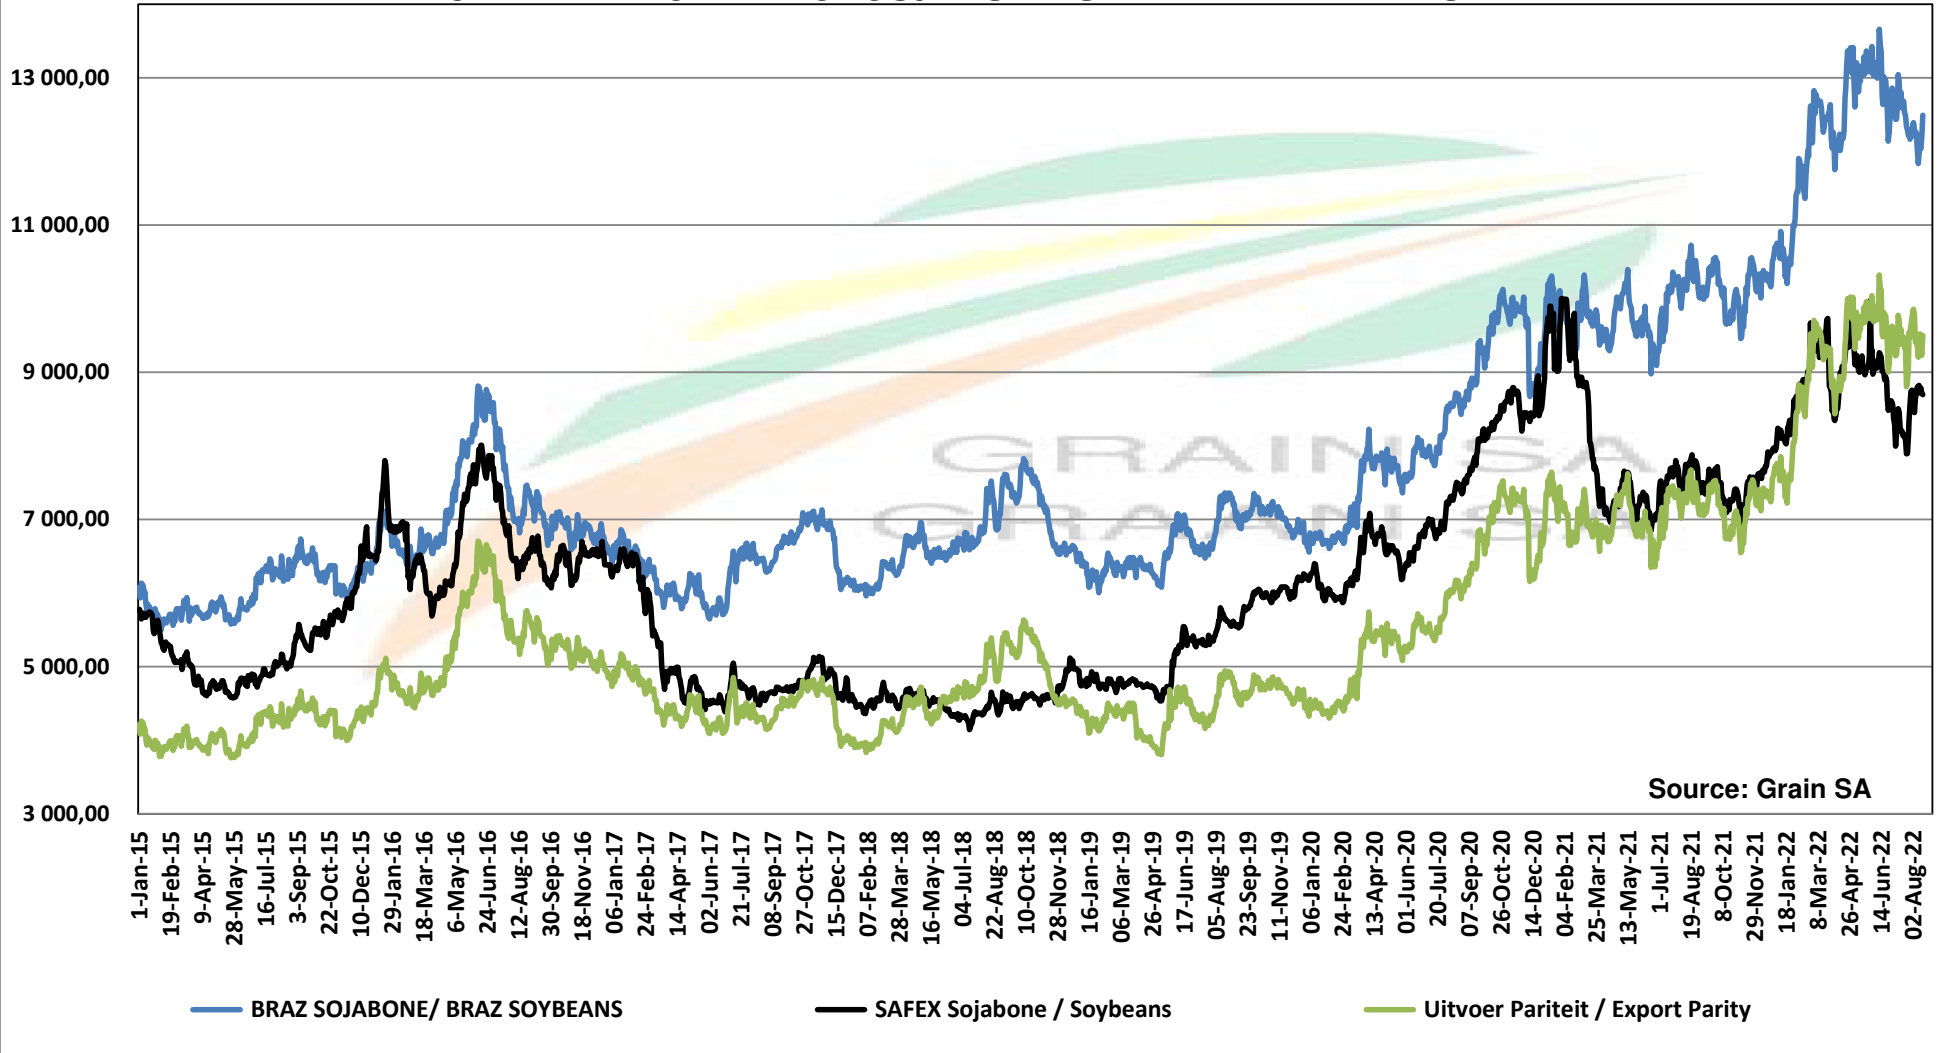

PRICES OF BRAZILIAN SOYBEAN DELIVERED IN RANDFONTEIN PRYSE VAN BRASILIAANSE SOJABONE GELEWER IN RANDFONTEIN