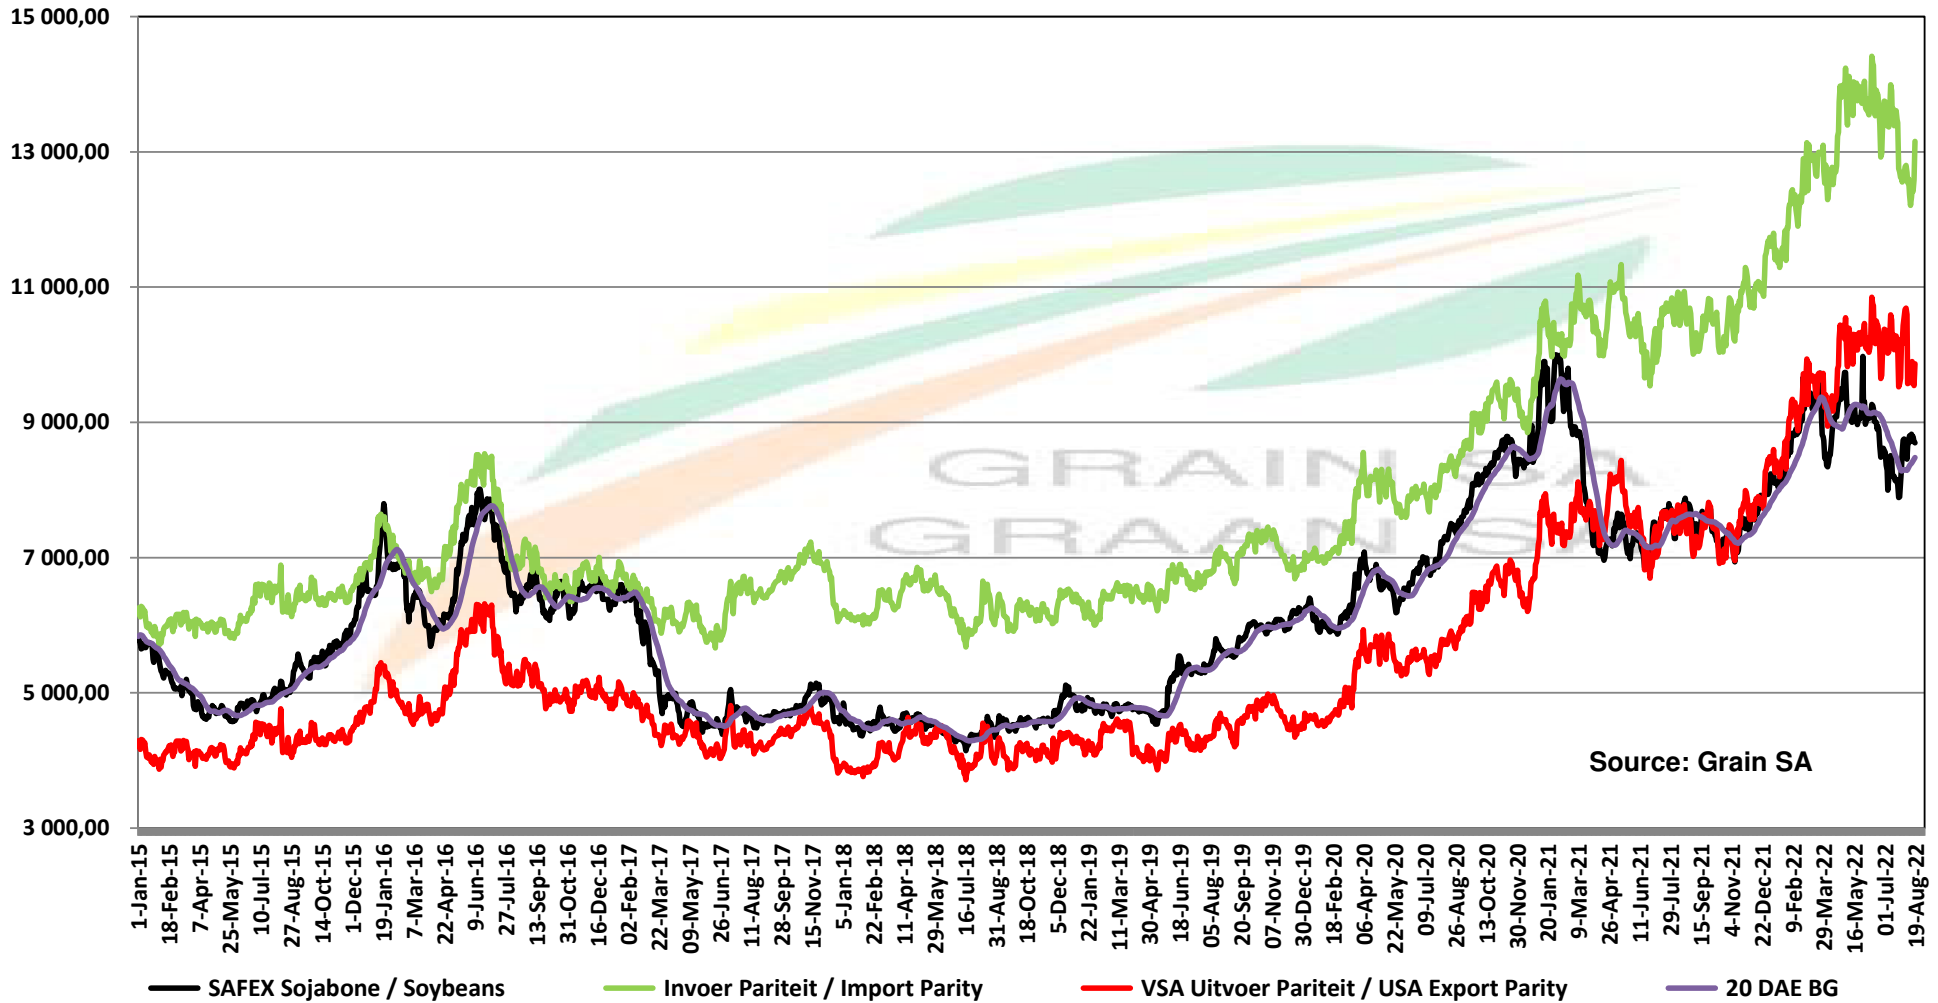

# PRICES OF EU SUNFLOWER SEED DELIVERED IN RANDFONTEIN PRYSE VAN EU SONNEBLOMSAAD GELEWER IN RANDFONTEIN

**PRICES OF EU SUNFLOWER SEED DELIVERED IN RANDFONTEIN**  
**PRYSE VAN EU SONNEBLOMSAAD GELEWER IN RANDFONTEIN**

# PRICES OF SOYBEAN SEED DELIVERED IN RANDFONTEIN PRYSE VAN SOJABOONSAAD GELEWER IN RANDFONTEIN