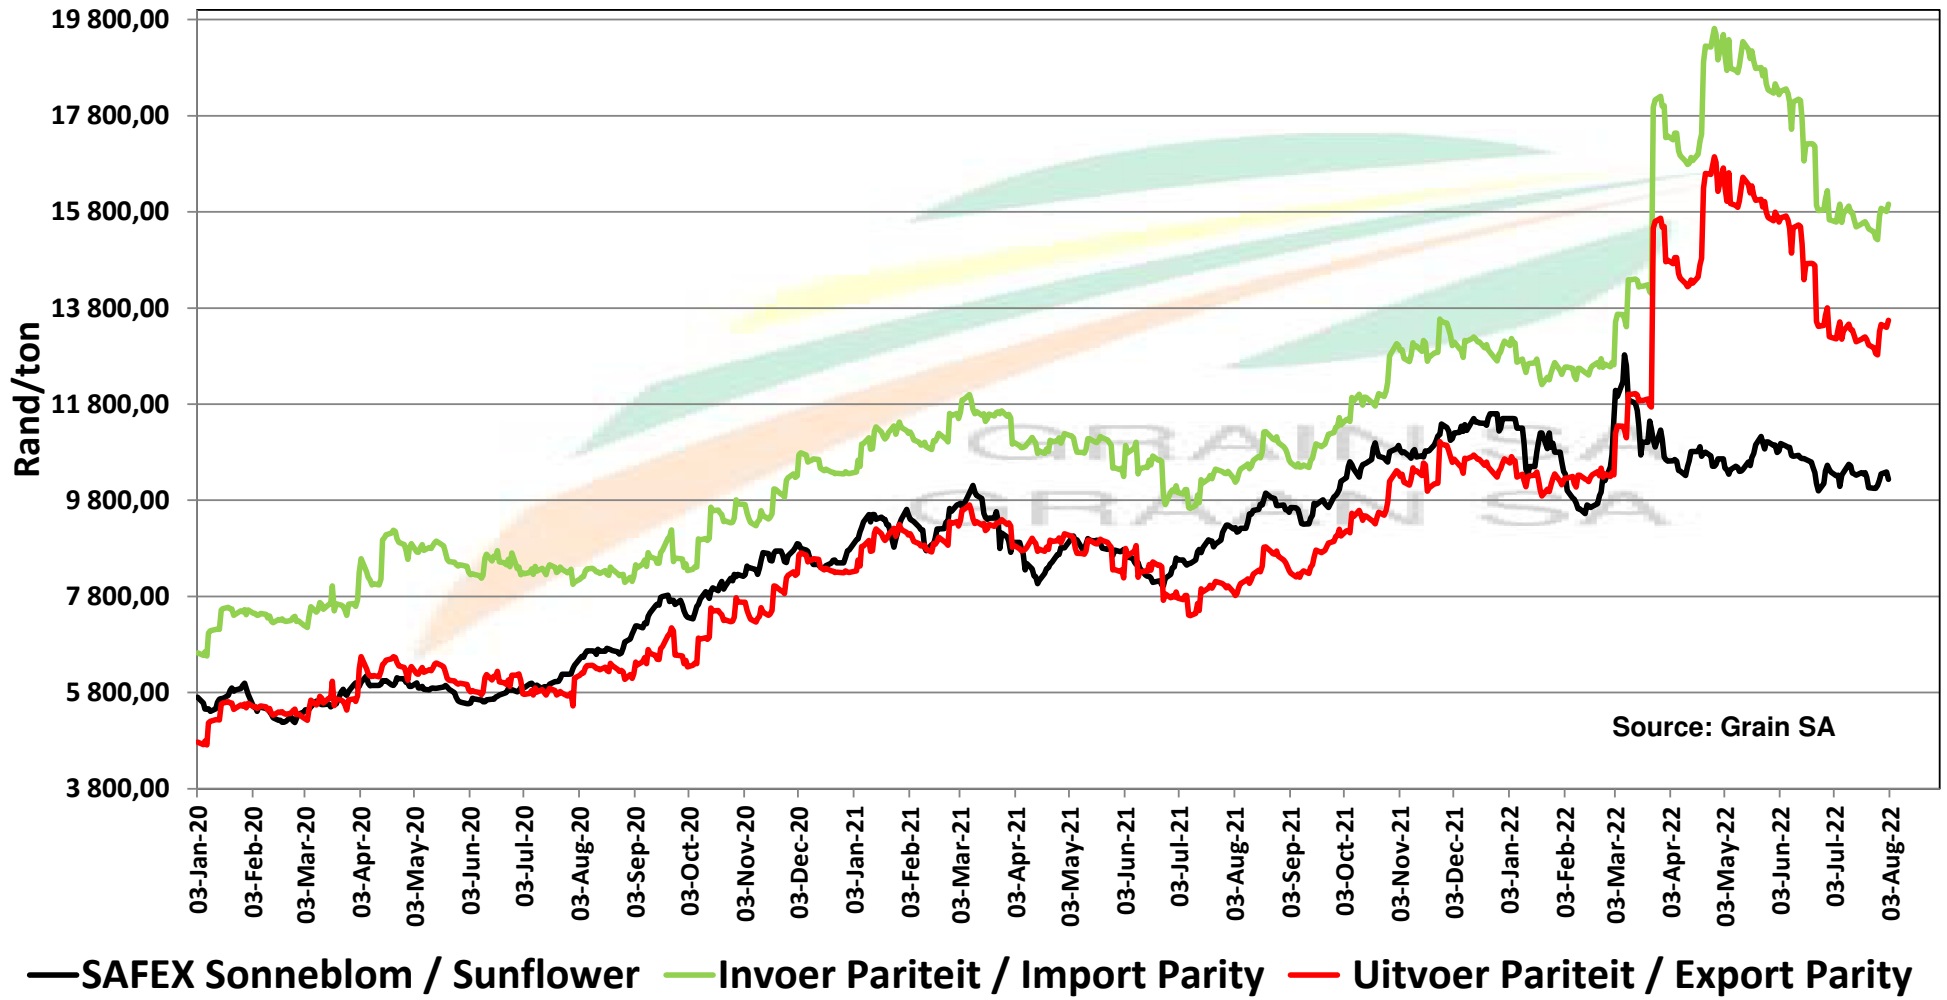

# PRICES OF EU SUNFLOWER SEED DELIVERED IN RANDFONTEIN PRYSE VAN EU SONNEBLOMSAAD GELEWER IN RANDFONTEIN

**PRICES OF EU SUNFLOWER SEED DELIVERED IN RANDFONTEIN**  
**PRYSE VAN EU SONNEBLOMSAAD GELEWER IN RANDFONTEIN**

# PRICES OF SOYBEAN SEED DELIVERED IN RANDFONTEIN PRYSE VAN SOJABOONSAAD GELEWER IN RANDFONTEIN