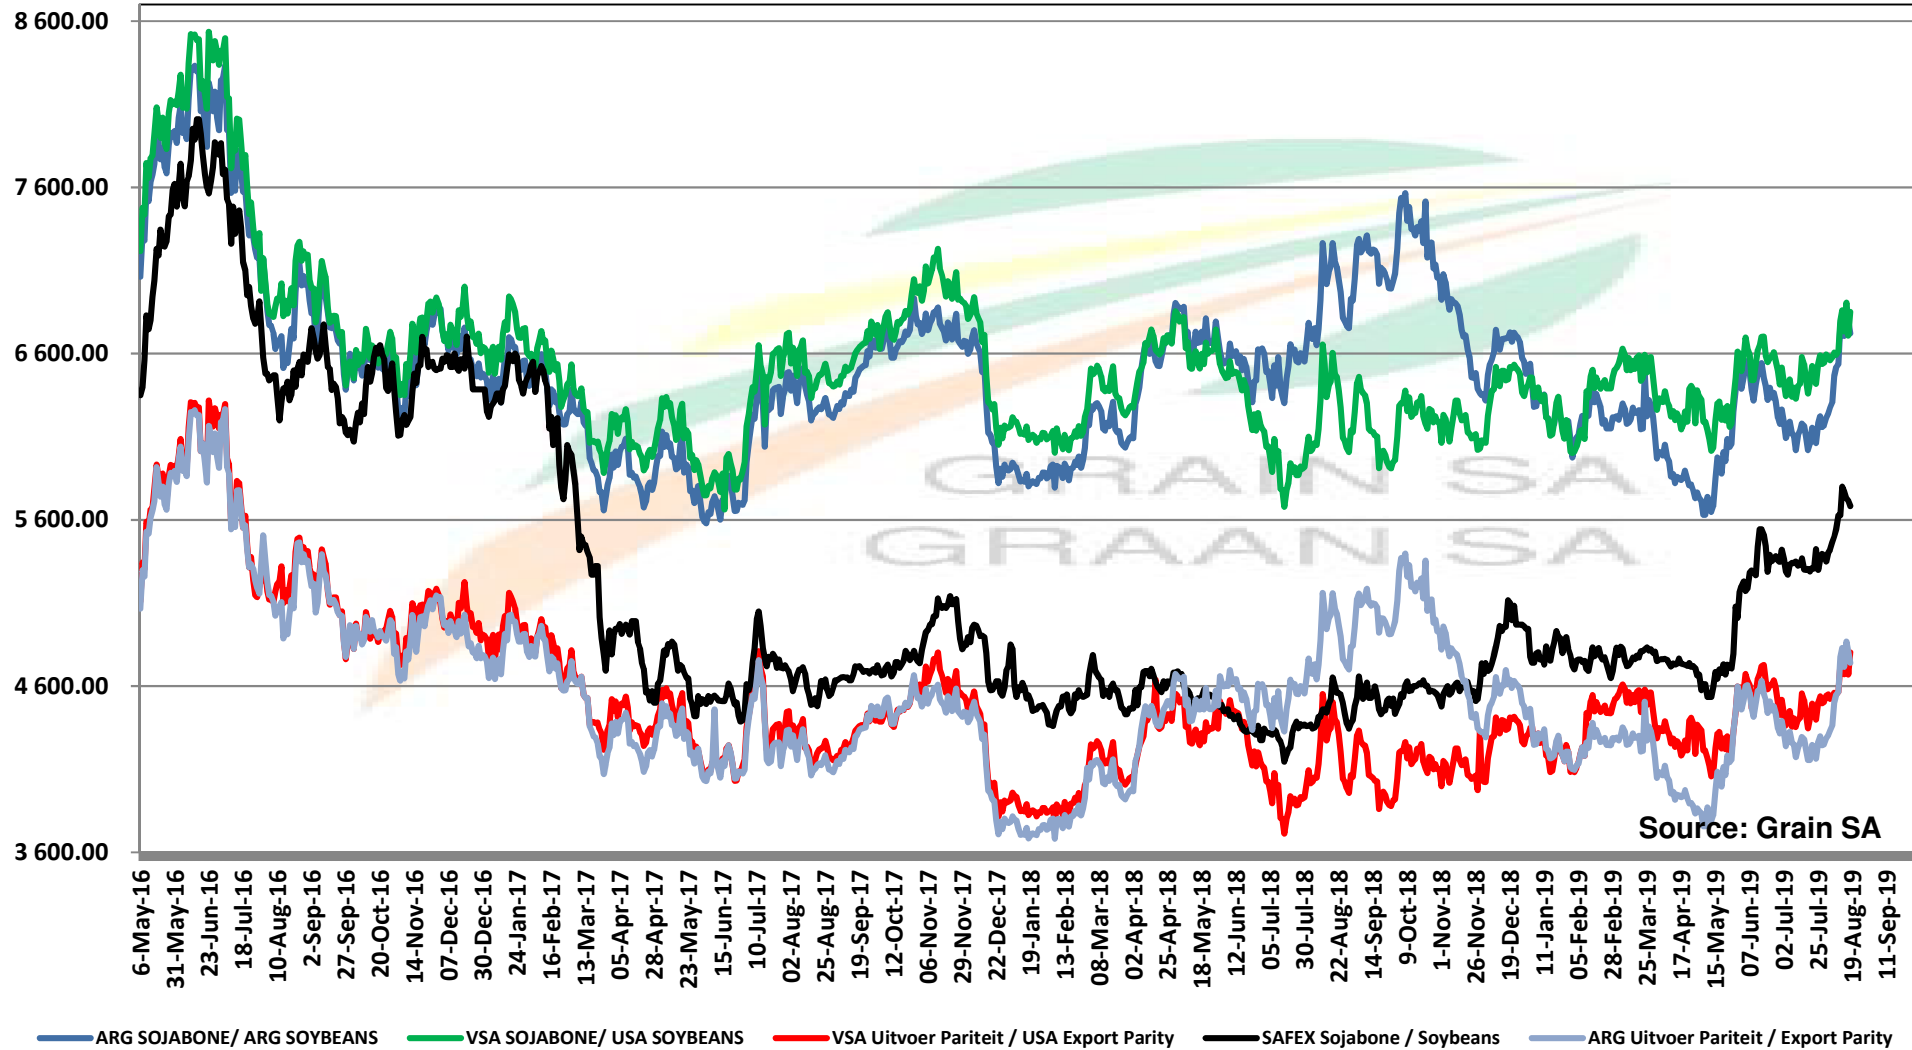

PRICES OF ARGENTINIAN SOYBEAN SEED DELIVERED IN RANDFONTEIN

PRYSE VAN ARGENTYNSE SOJABOONSAAD GELEWER IN RANDFONTEIN