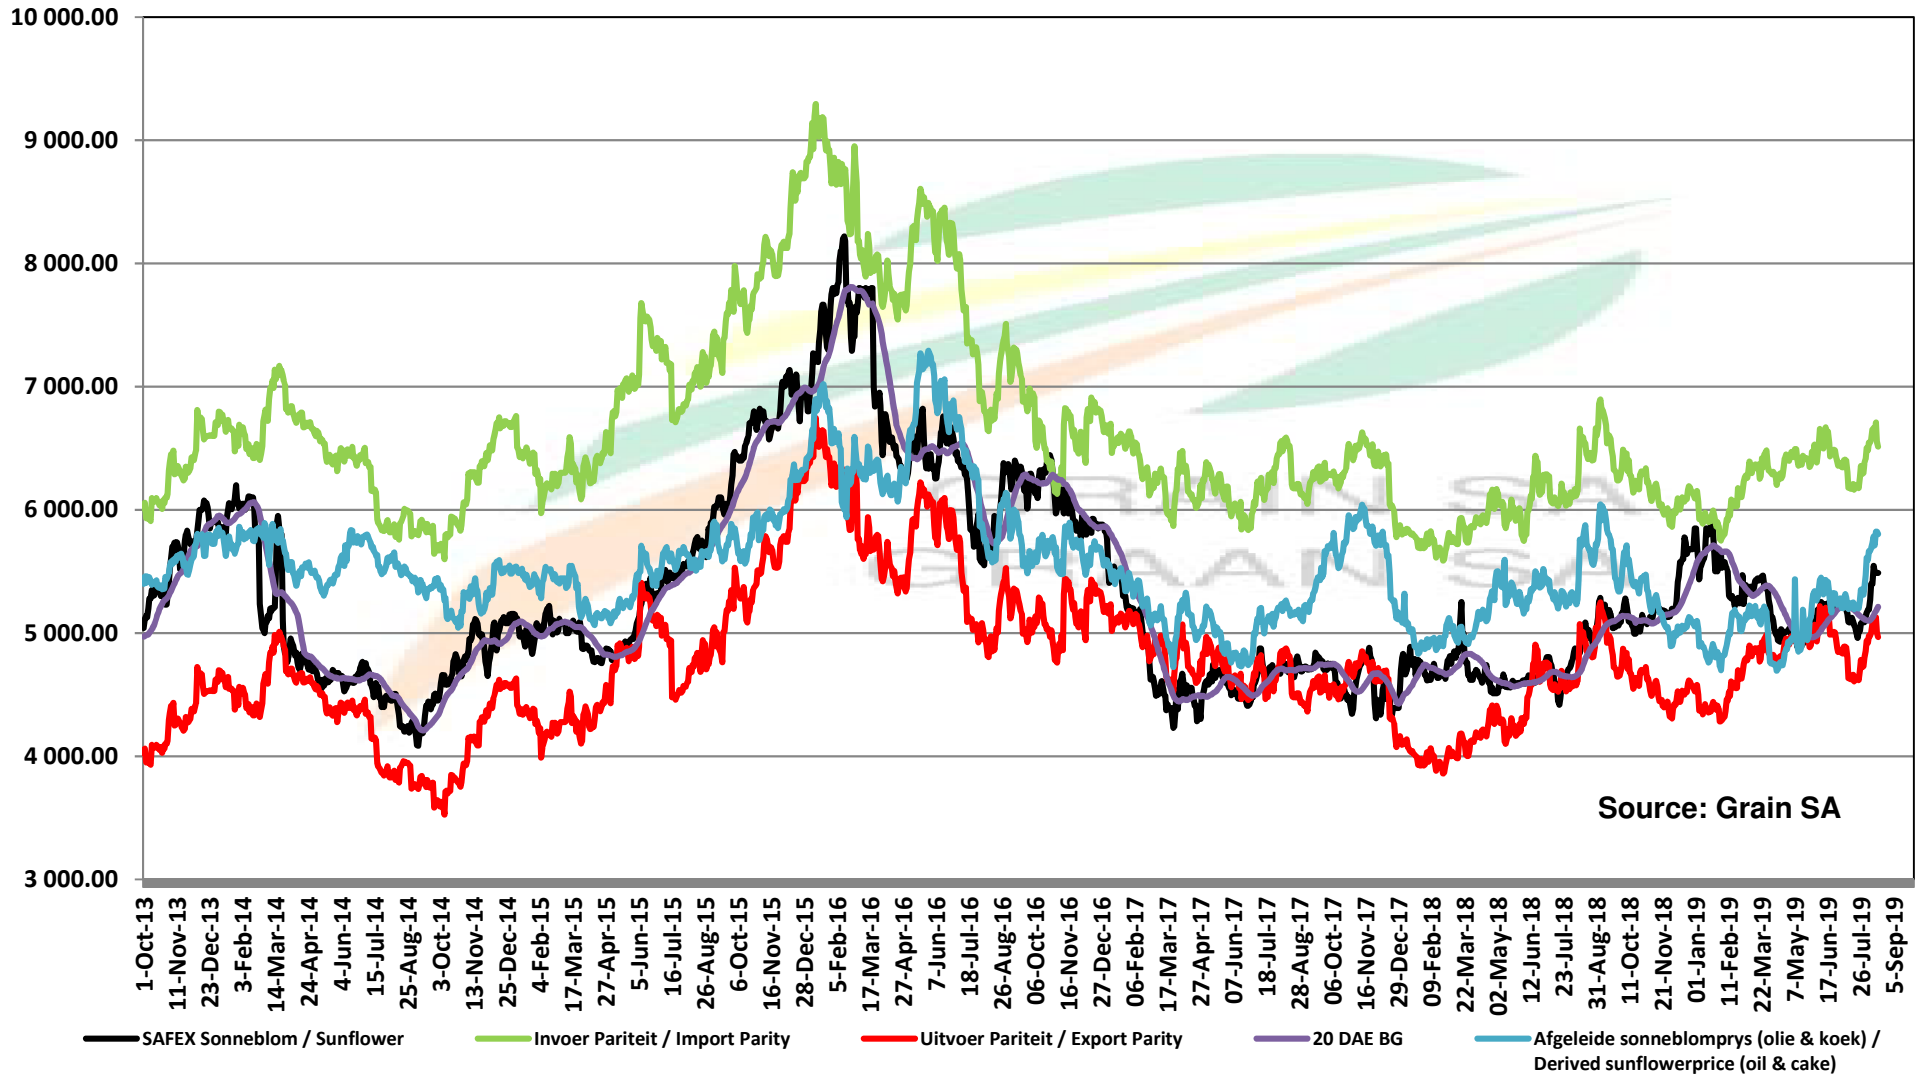

# PRICES OF EU SUNFLOWER SEED DELIVERED IN RANDFONTEIN PRYSE VAN EU SONNEBLMSAAD GELEWER IN RANDFONTEIN

Source: Grain SA