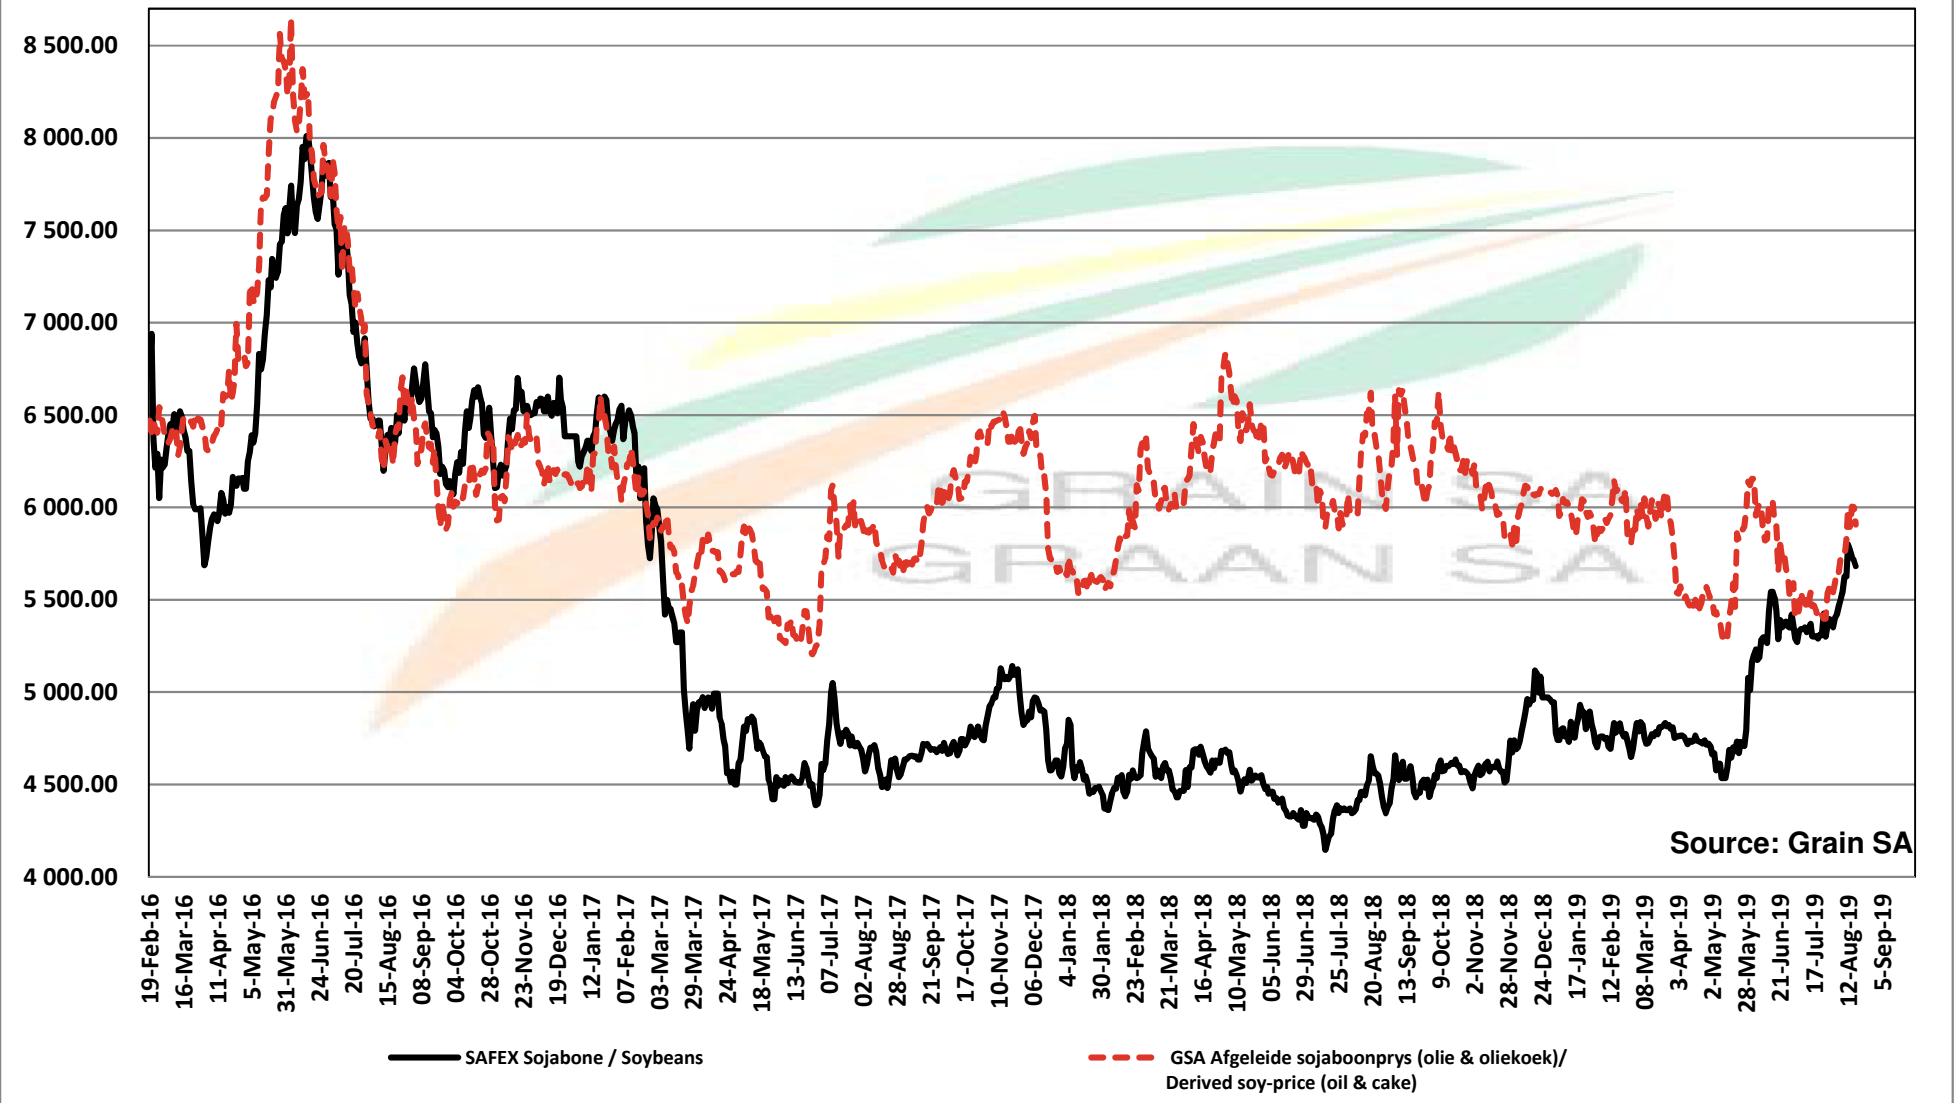

PRICES OF DERIVED SOYBEAN DELIVERED IN RANDFONTEIN

PRYSE VAN AFGELEIDE SOJABONE GELEWER IN RANDFONTEIN