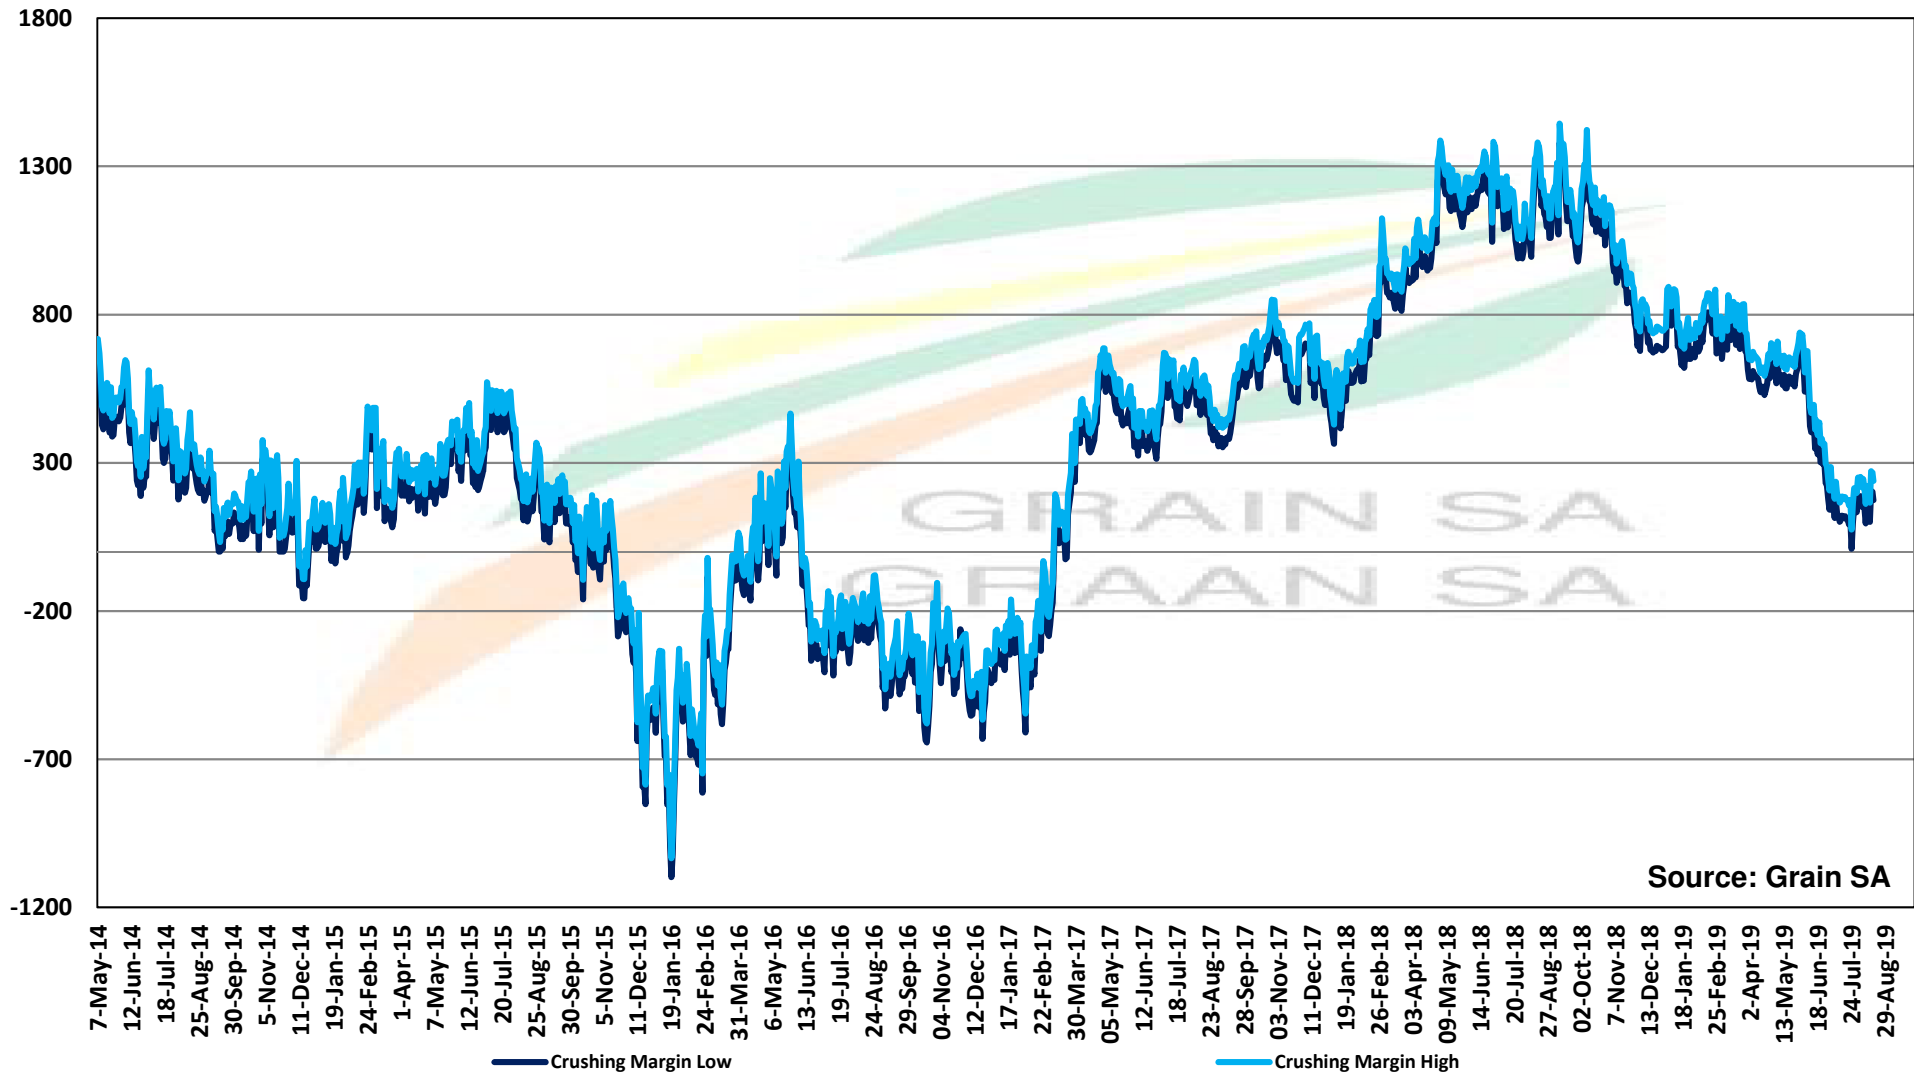

PRICES OF SOYBEAN CRUSHING MARGIN PRYSE VAN SOJABOON PERSMARGE

Source: Grain SA