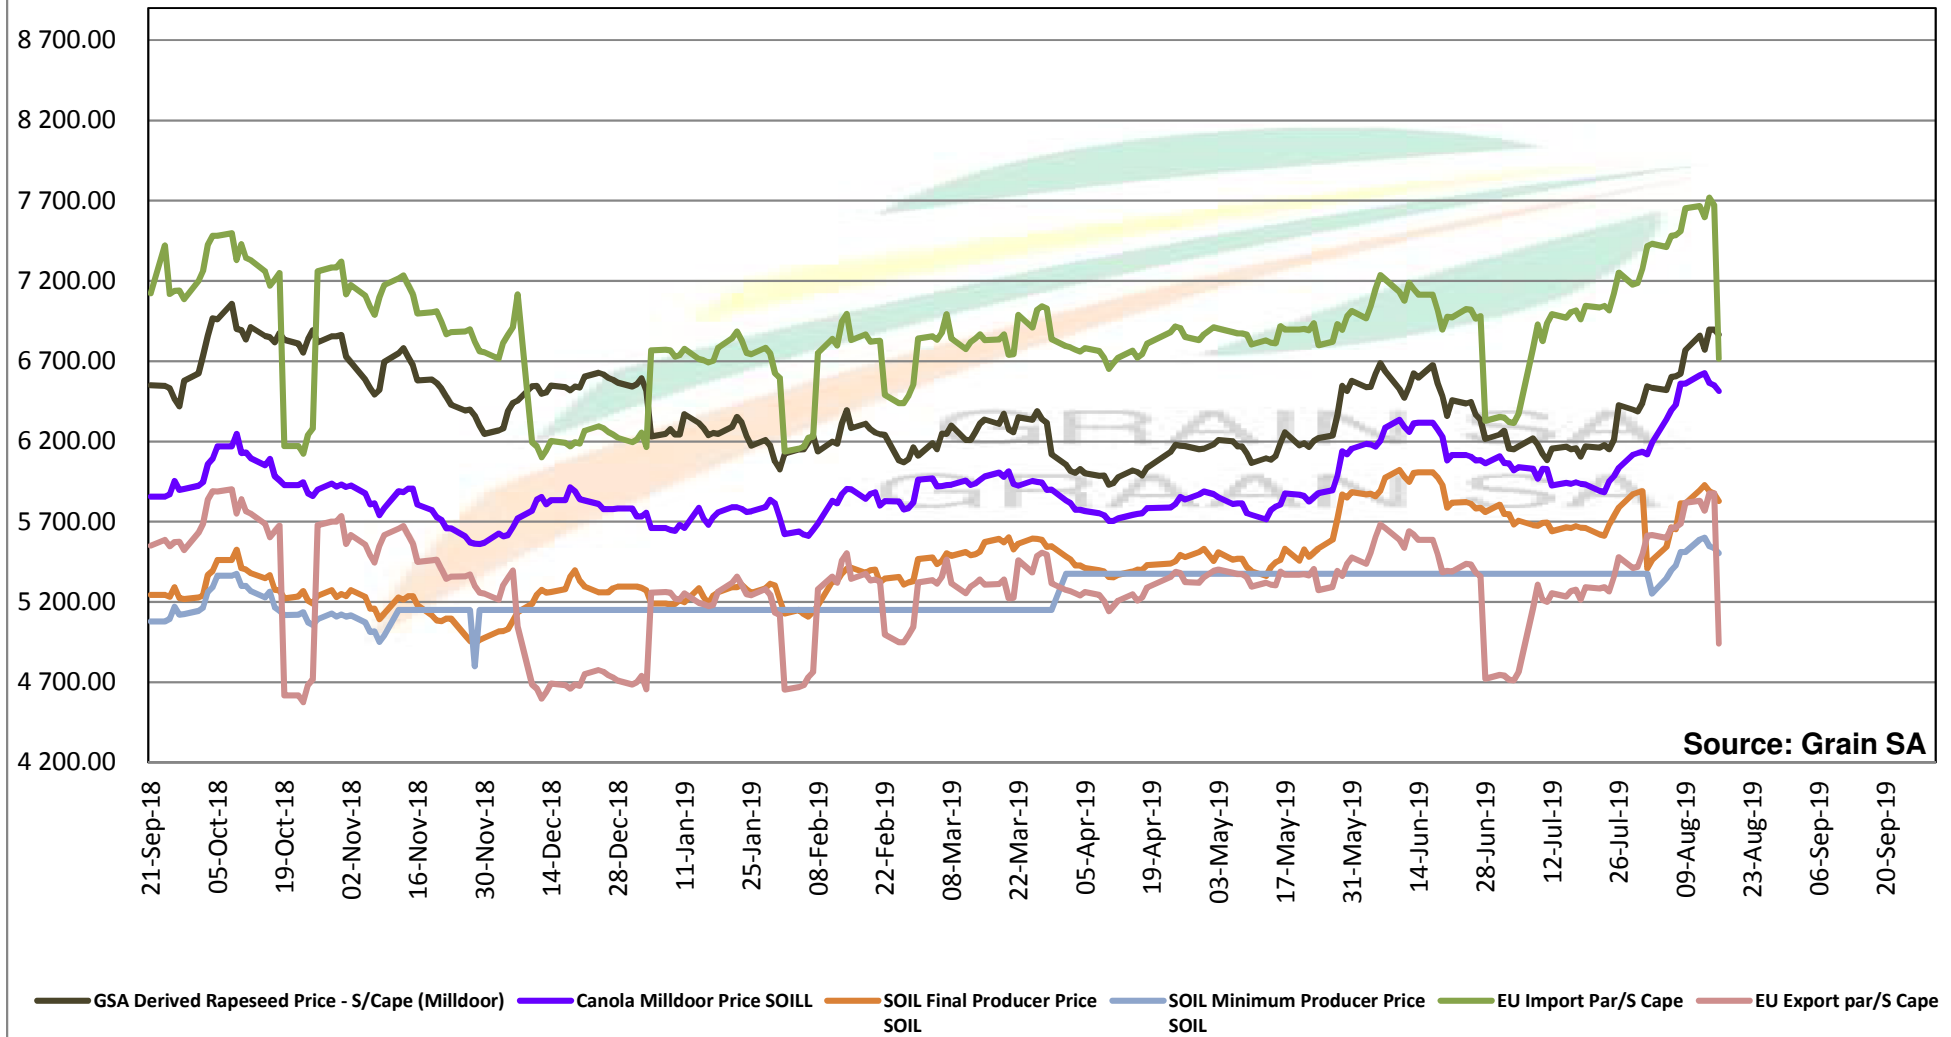

Prices of Canola in the South Cape (Swellendam)
Canolapryse in die Suid-Kaap (Swellendam)

Source: Grain SA