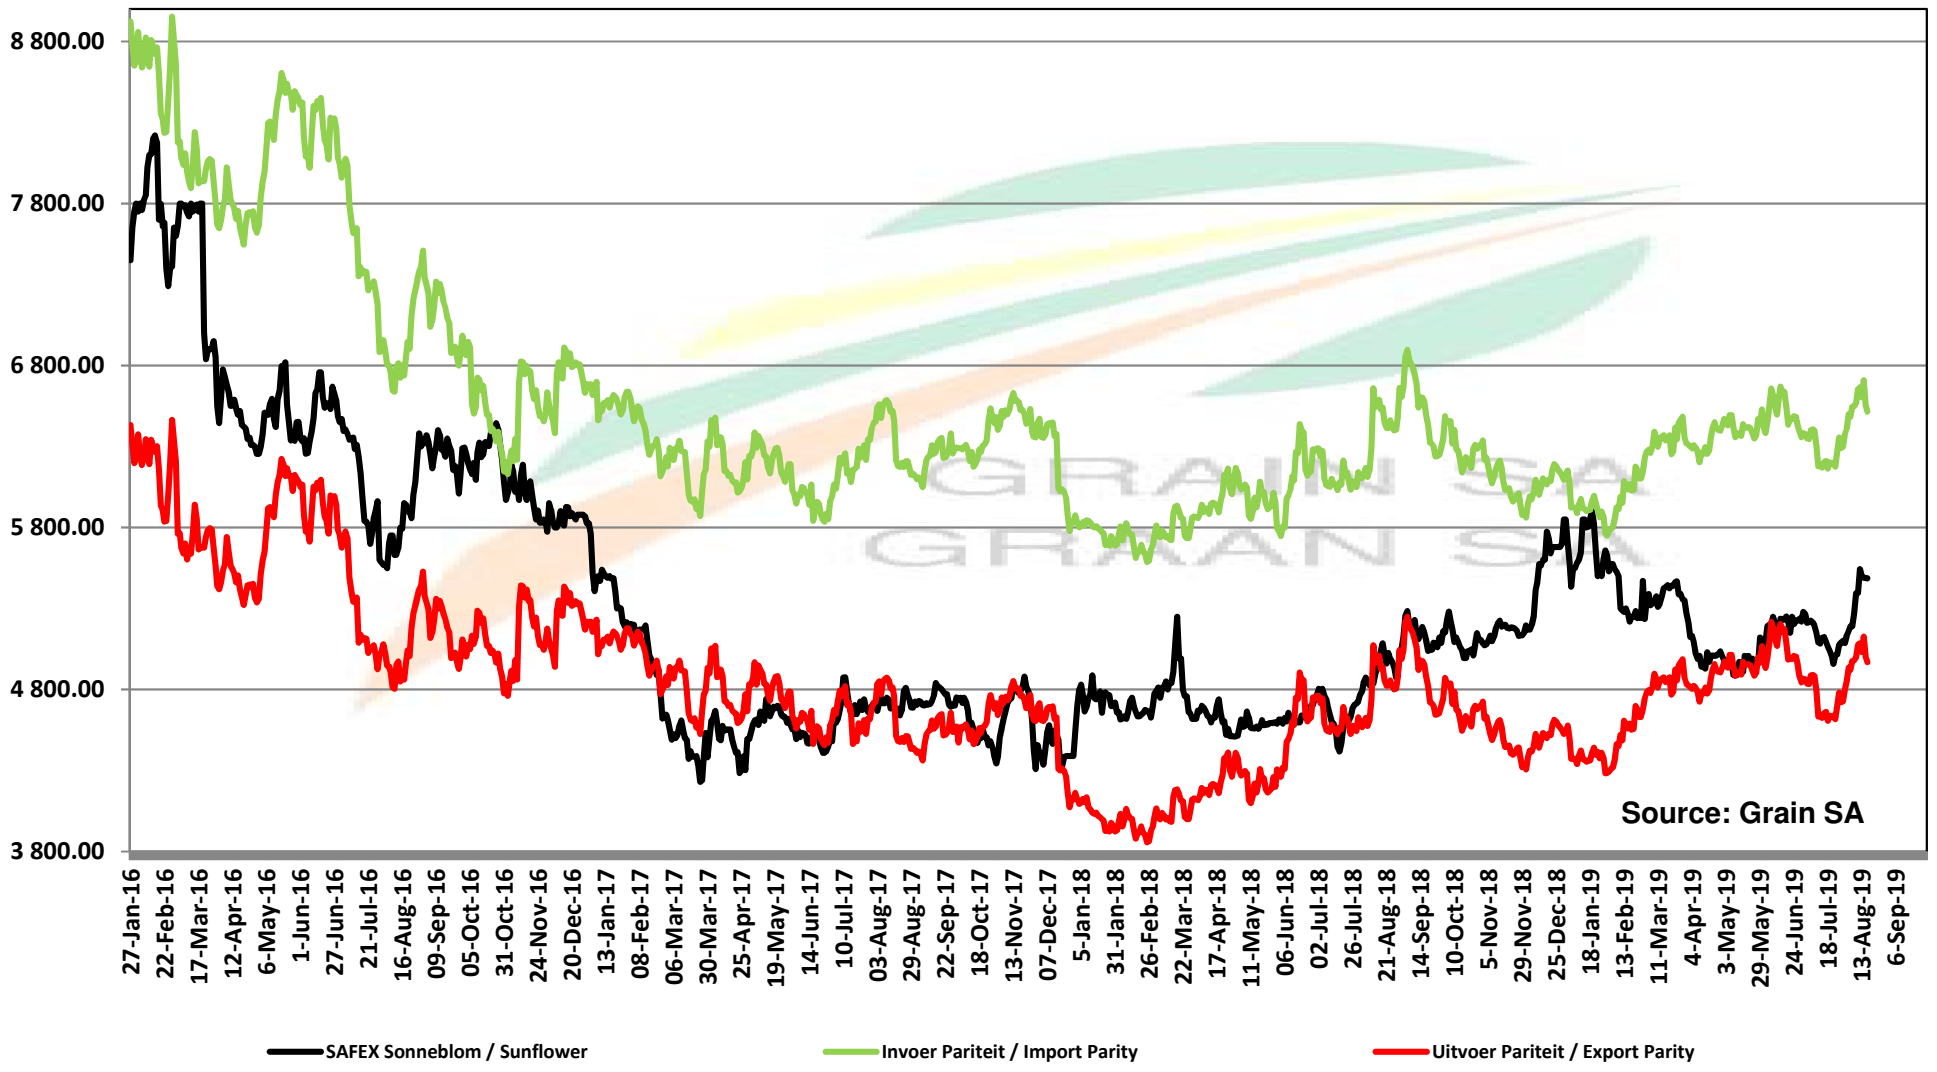

# PRICES OF EU SUNFLOWER SEED DELIVERED IN RANDFONTEIN PRYSE VAN EU SONNEBLMSAAD GELEWER IN RANDFONTEIN

Source: Grain SA

# PRICES OF EU SUNFLOWER SEED DELIVERED IN RANDFONTEIN PRYSE VAN EU SONNEBLOMSAAD GELEWER IN RANDFONTEIN

Source: Grain SA