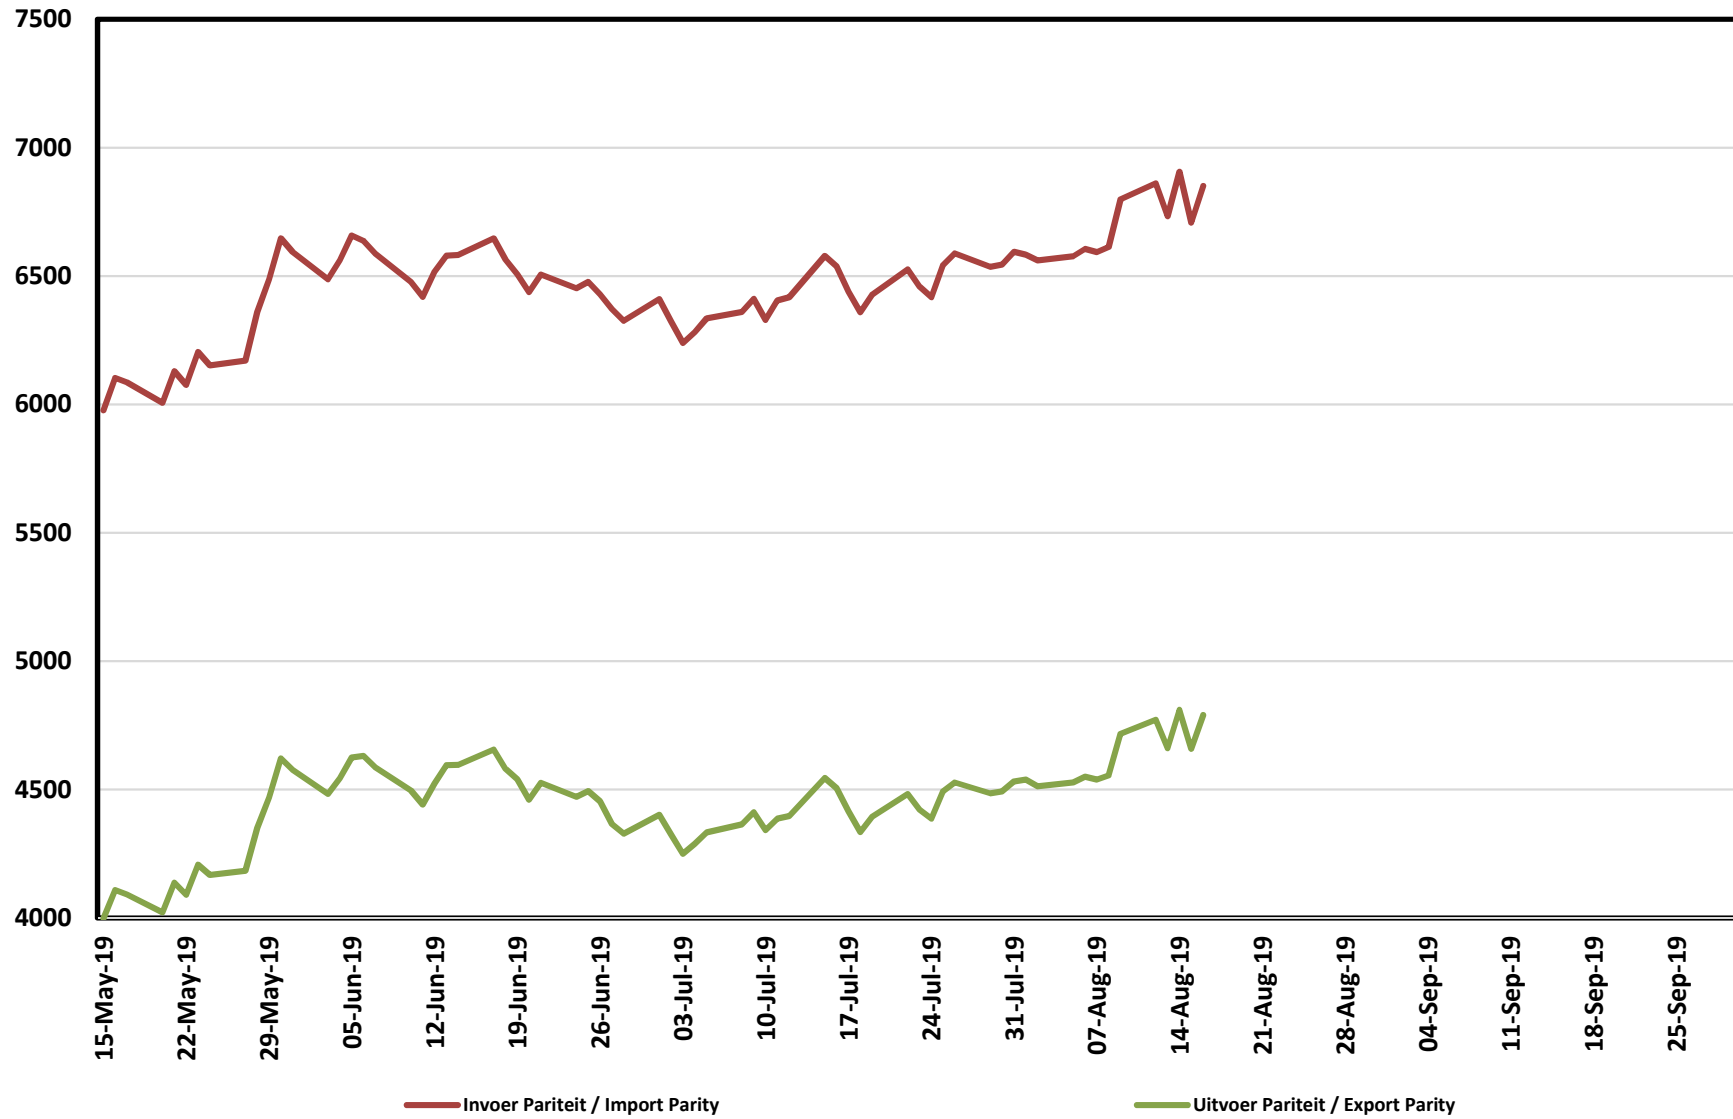

PRICES OF SOYBEAN SEED DELIVERED IN RANDFONTEIN AUG 2019
PRYSE VAN SOJABOONSAAD GELEWER IN RANDFONTEIN AUG 2019