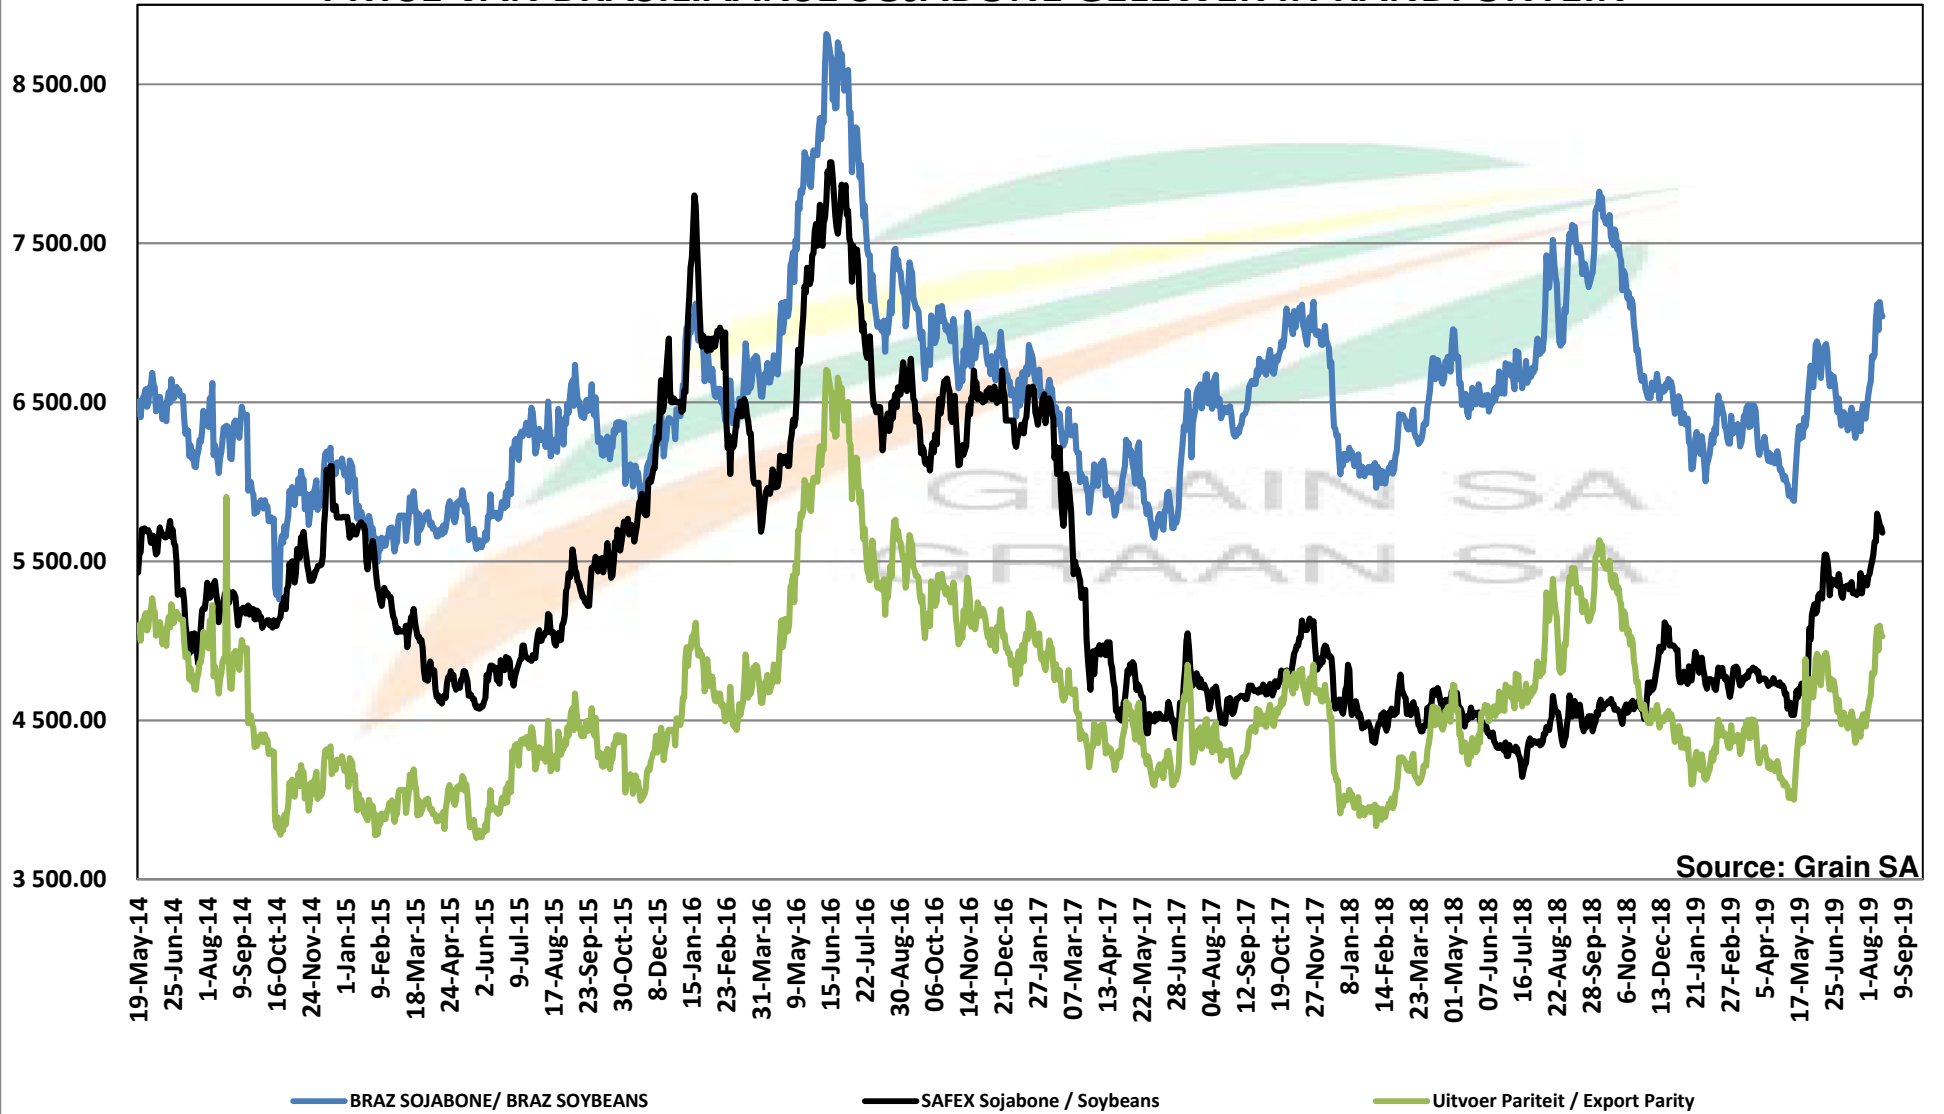

PRICES OF BRAZILIAN SOYBEAN DELIVERED IN RANDFONTEIN PRYSE VAN BRASILIAANSE SOJABONE GELEWER IN RANDFONTEIN

Source: Grain SA