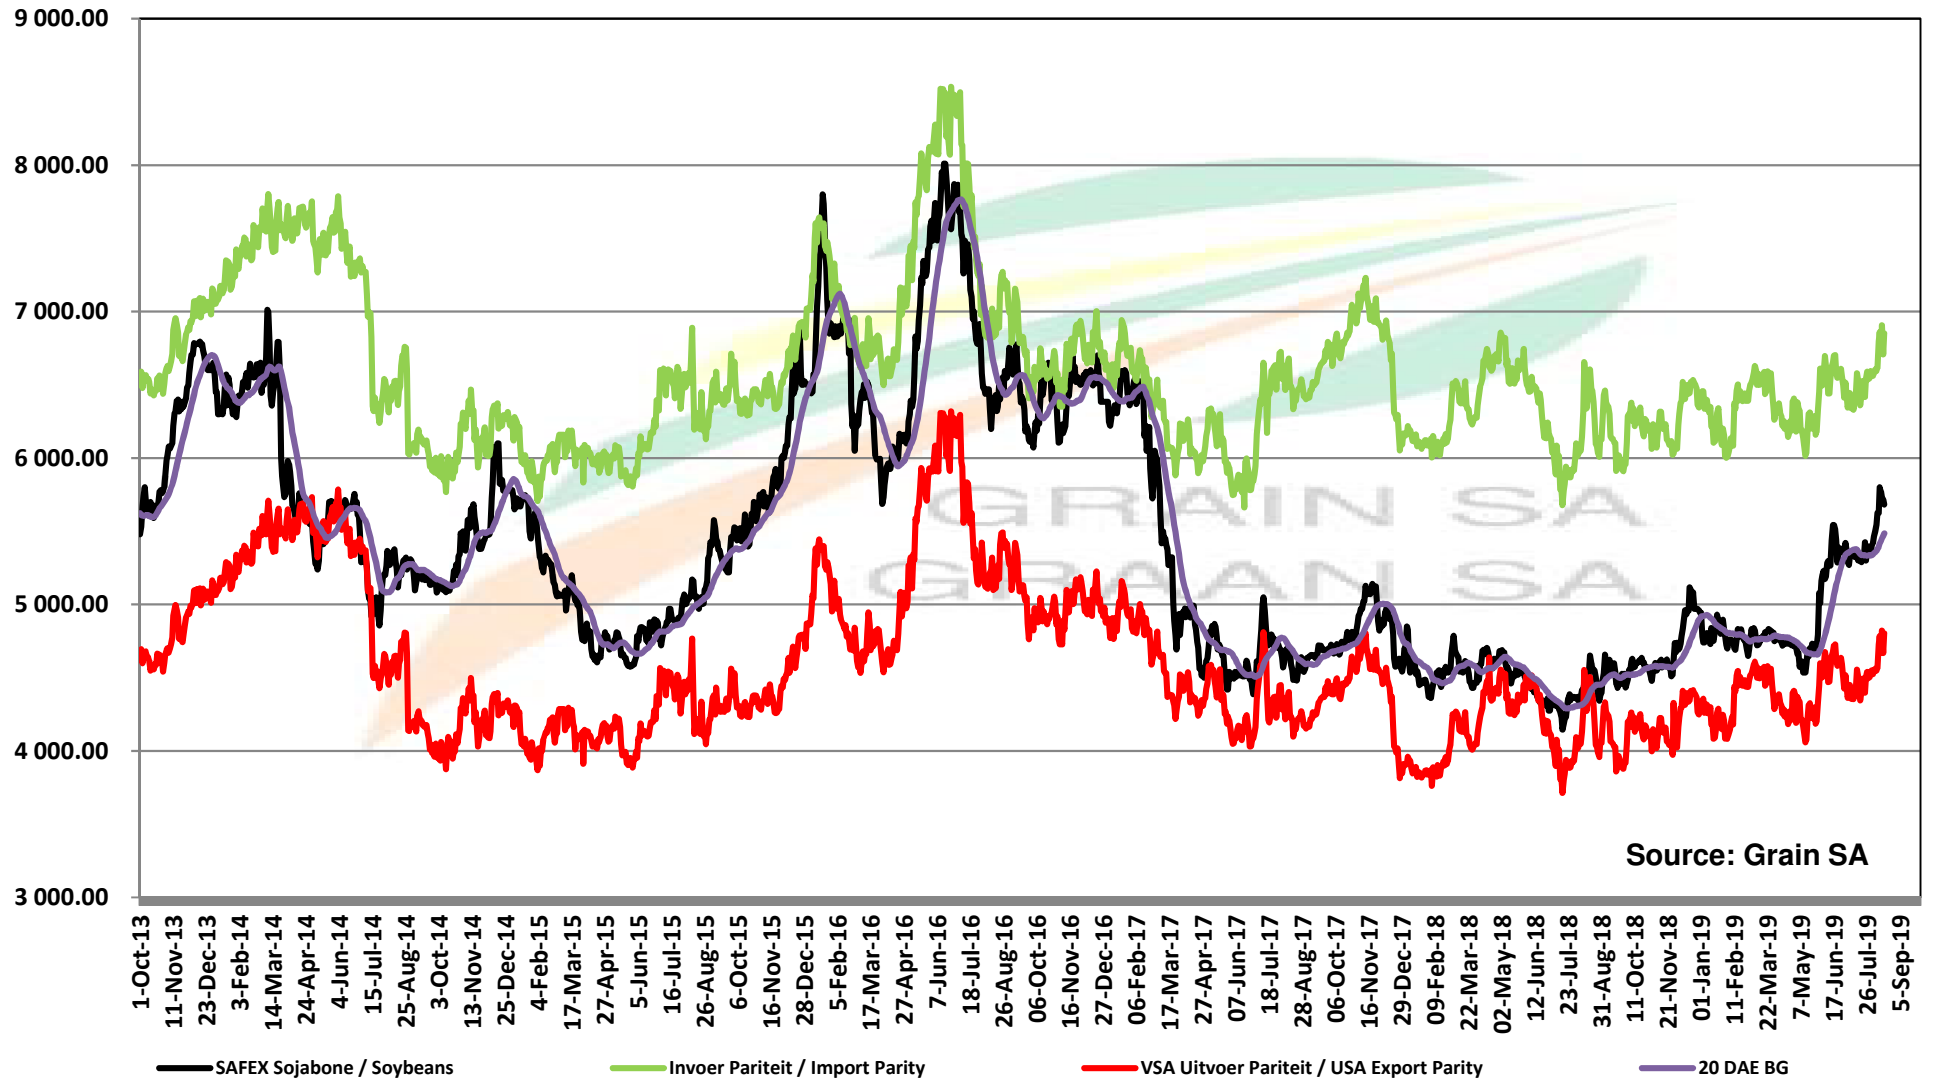

PRICES OF SOYBEAN SEED DELIVERED IN RANDFONTEIN PRYSE VAN SOJABOONSAAD GELEWER IN RANDFONTEIN

Source: Grain SA