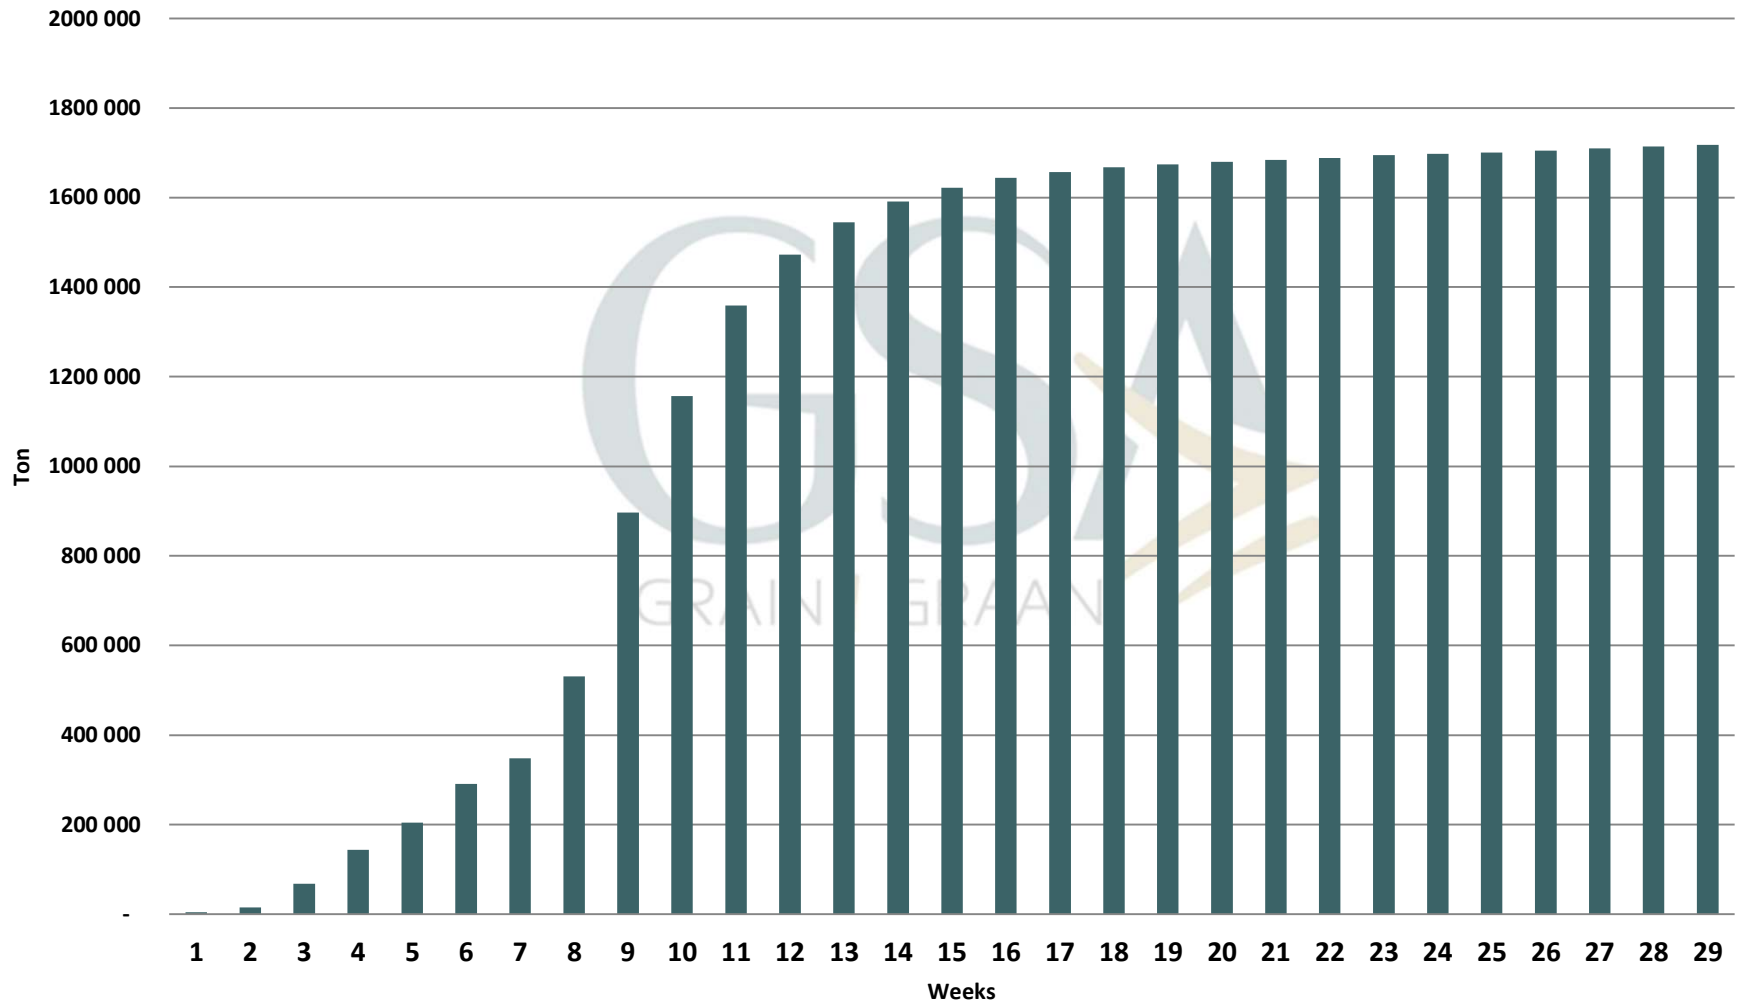

**Weeklikse sojaboon lewerings (Bemarkingsjaar: Maart tot Februarie)/
Weekly soybean deliveries (Marketing year March to February)**

Weeklikse kumulatiewe Sojaboon lewerings (Bemarkingsjaar: Maart 2024 tot Februarie 2025)

■ Sojabone/Soybeans

Total YTD soybean deliveries for the 2024/25 season vs previous season's