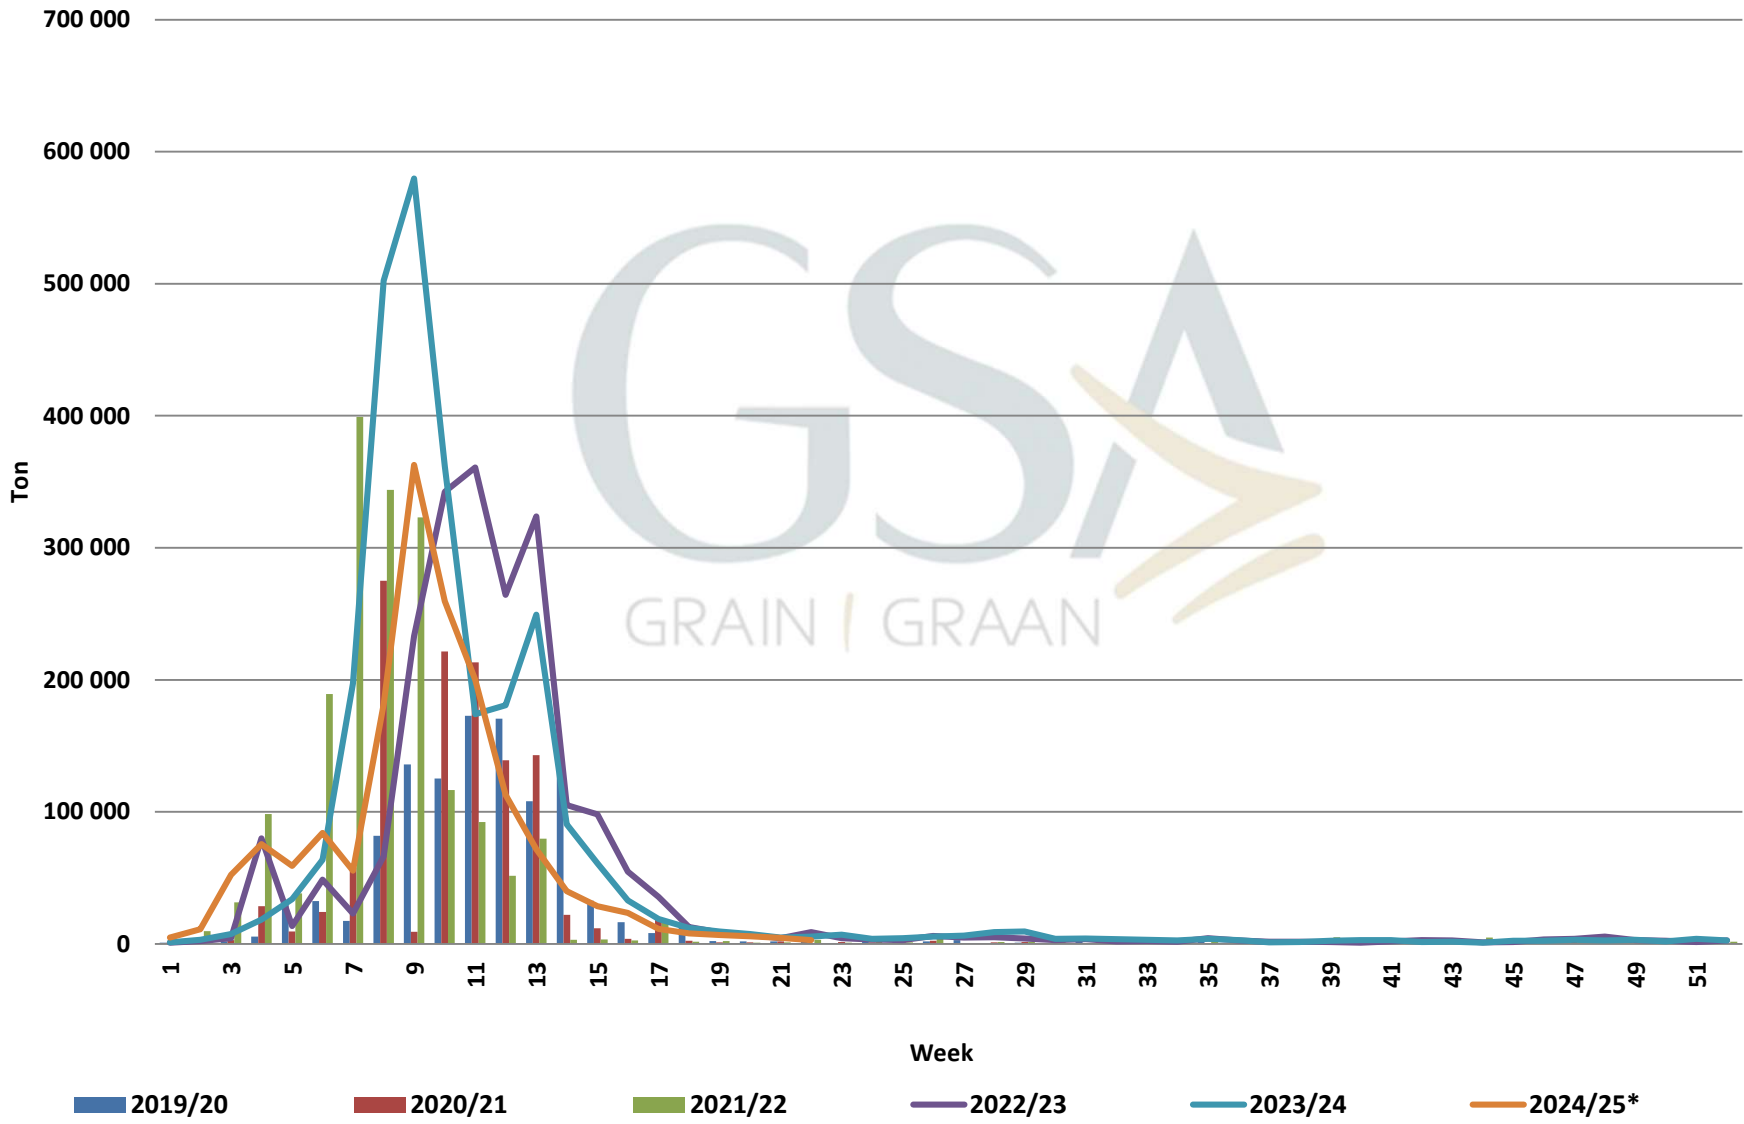

**Weeklikse sojaboon lewerings (Bemarkingsjaar: Maart tot Februarie)/
Weekly soybean deliveries (Marketing year March to February)**

Weeklikse kumulatiewe Sojaboon lewerings (Bemarkingsjaar: Maart 2024 tot Februarie 2025)

■ Sojabone/Soybeans

Total YTD soybean deliveries for the 2024/25 season vs previous season's