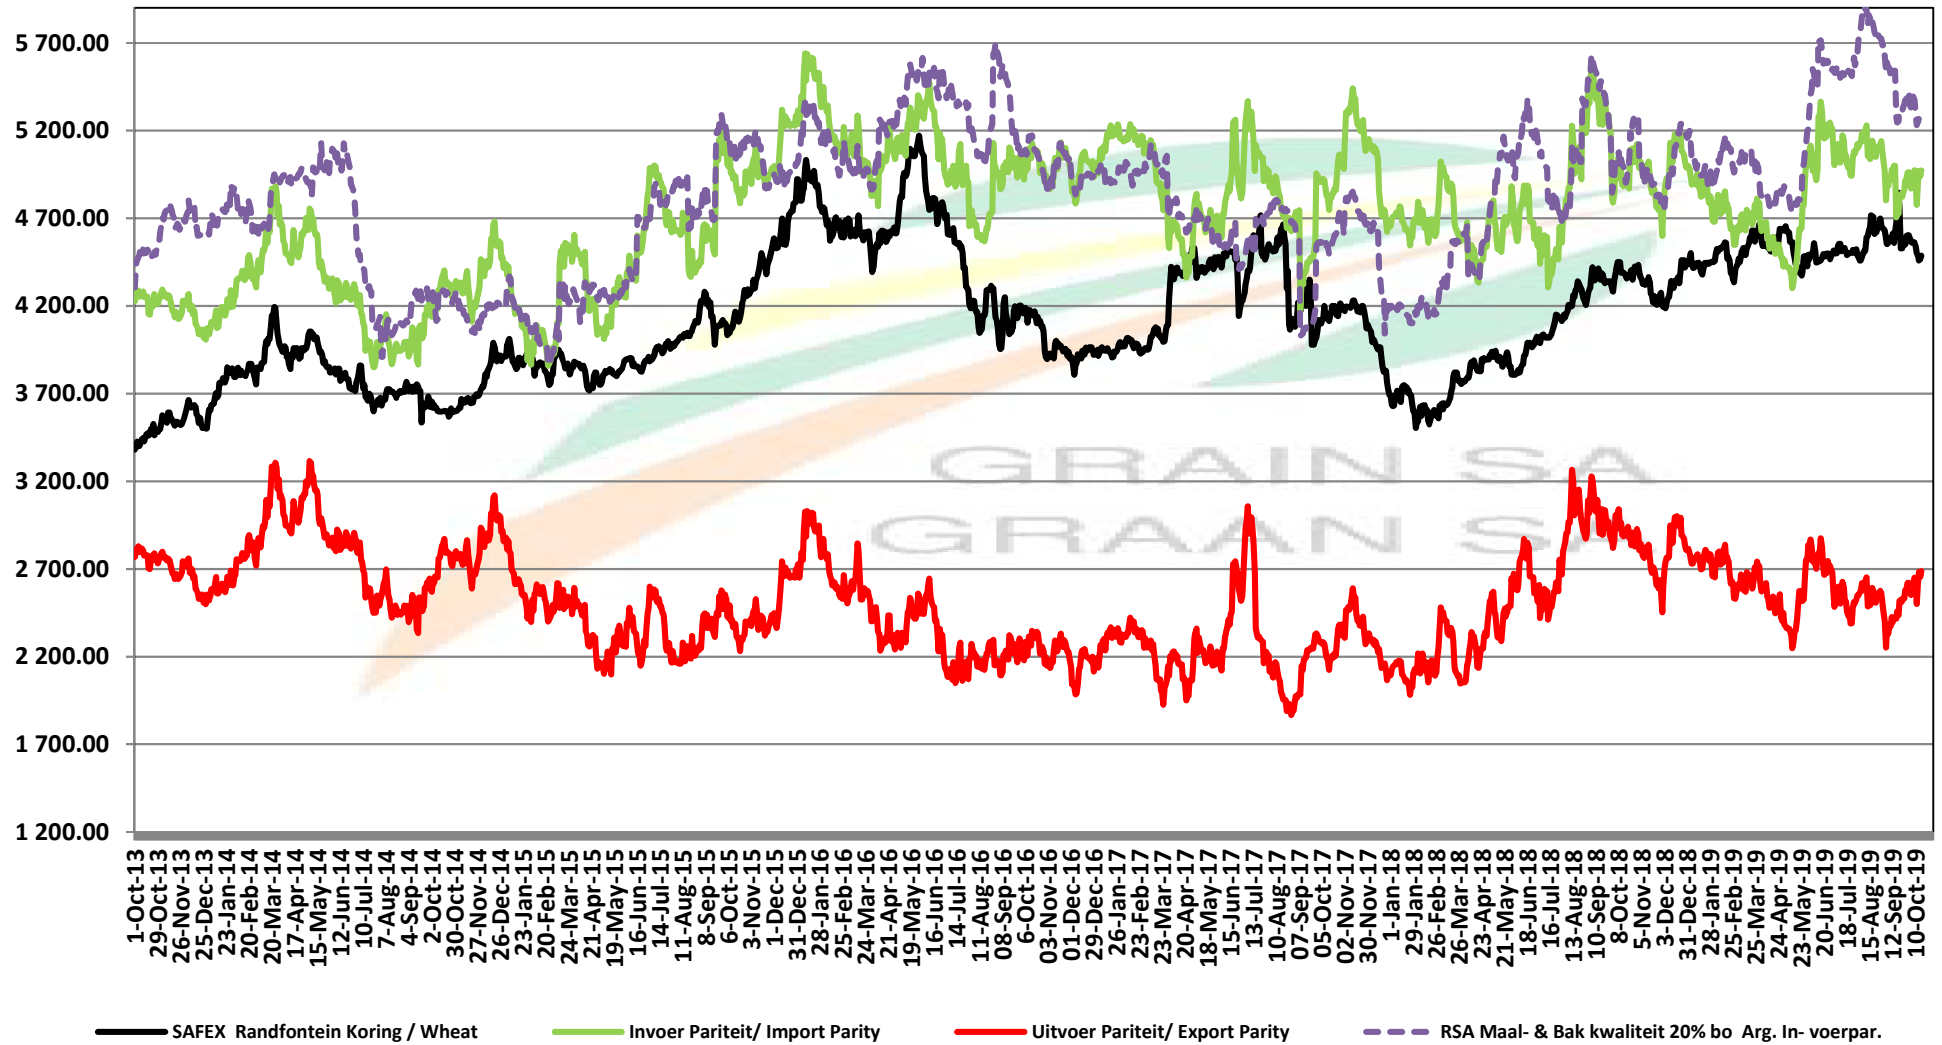

PRICES OF SOUTH AFRICAN AND USA WHEAT DELIVERED IN RANDFONTEIN

PRYSE VAN SUID AFRIKAANSE EN VSA KORING GELEWER IN RANDFONTEIN

Source: Grain SA