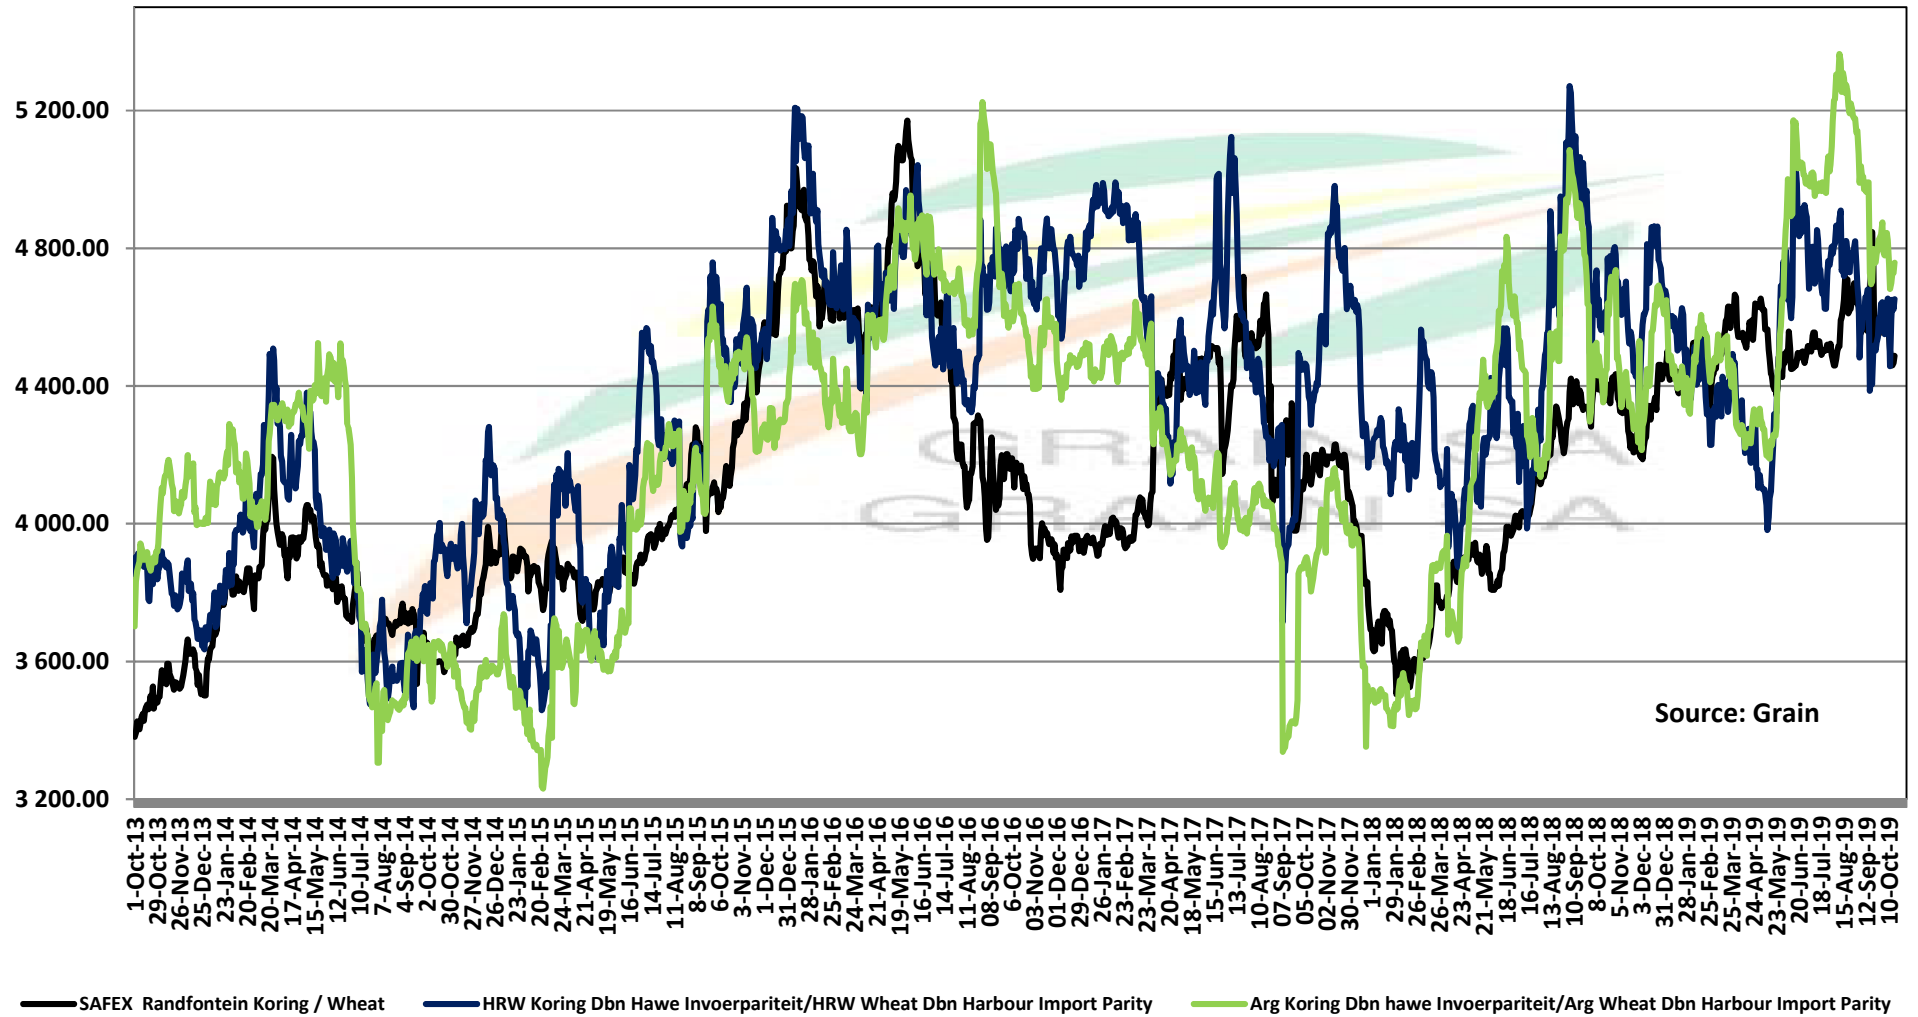

PRICES OF WHEAT DELIVERED IN DURBAN HARBOUR PRYSE VAN KORING VIR LEWERING IN DURBAN HAWE

— SAFEX Randfontein Koring / Wheat
— HRW Koring Dbn Hawe Invoerpariteit/HRW Wheat Dbn Harbour Import Parity
— Arg Koring Dbn hawe Invoerpariteit/Arg Wheat Dbn Harbour Import Parity