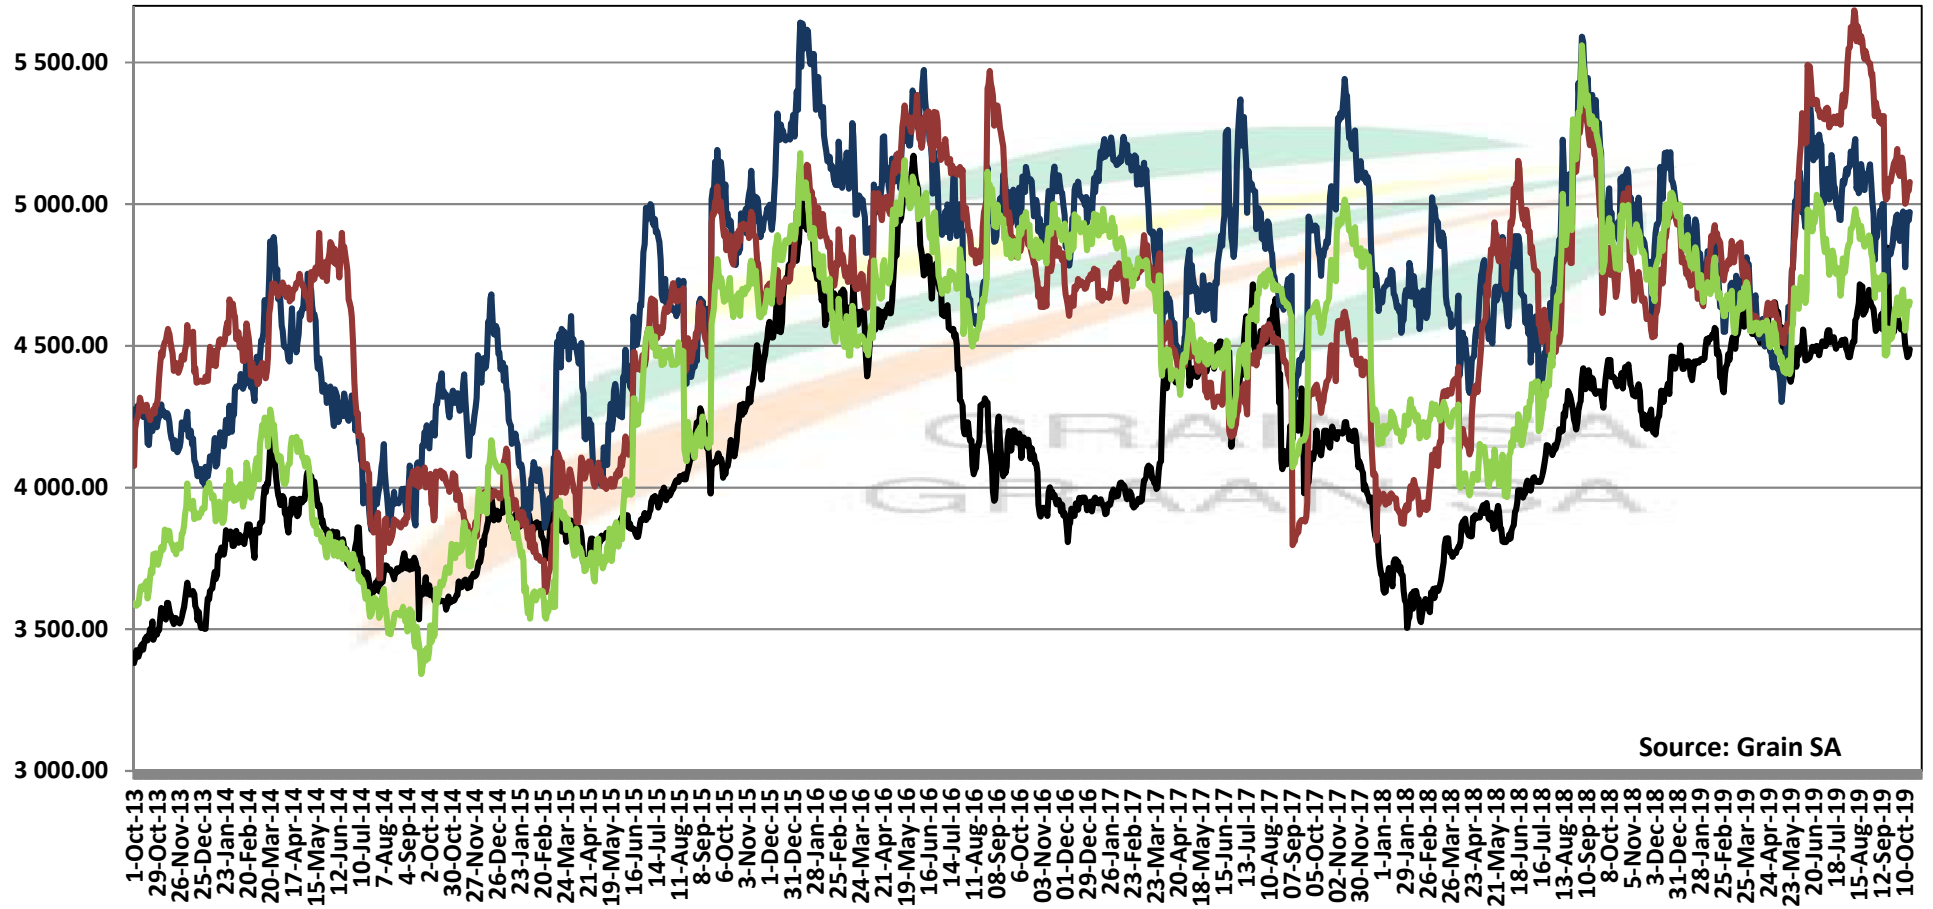

PRICES OF WHEAT DELIVERED IN RANDFONTEIN PRYSE VAN KORING GELEWER IN RANDFONTEIN

Source: Grain SA

- SAFEX Randfontein Koring / Wheat
- Koring VSA HRW #2 / Wheat USA HRW #2
- Argentynse Koring Invoerpariteit / Argentinian Wheat Import Parity
- Duitse Koring Invoerpariteit / German Wheat Import Parity