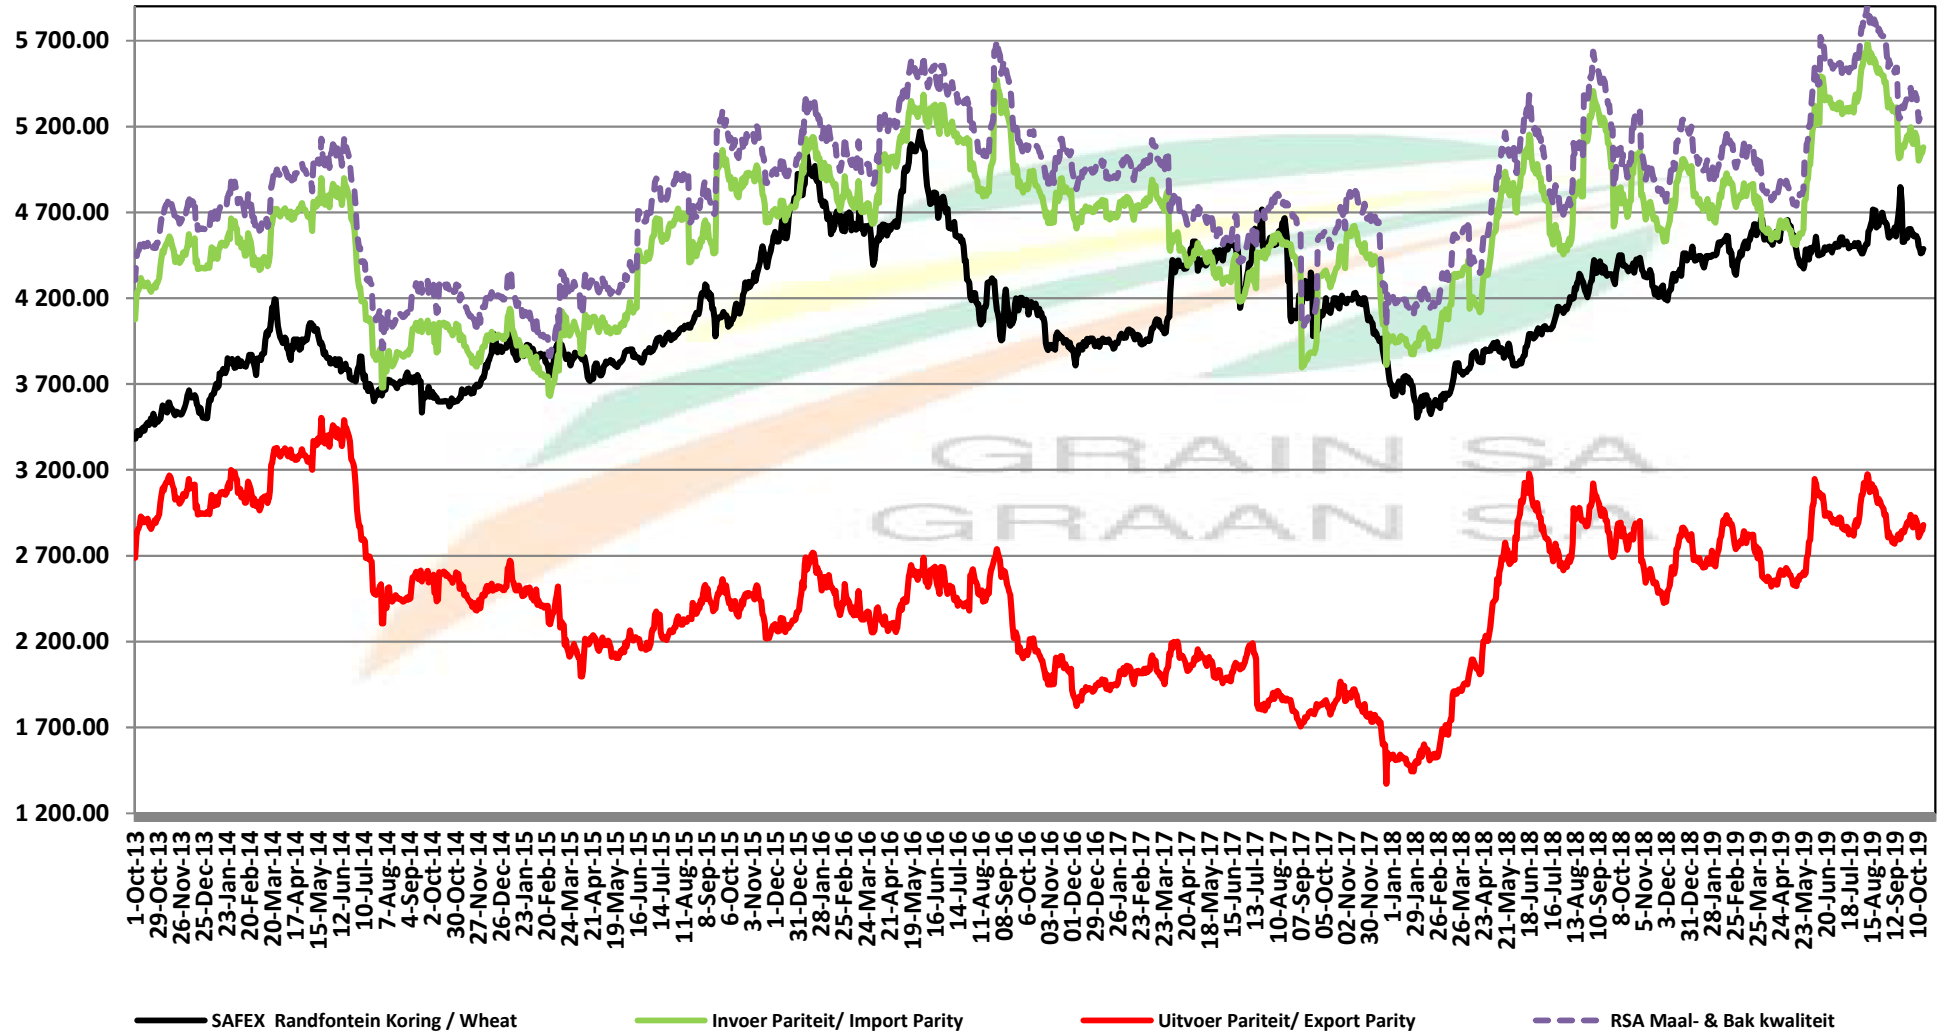

# PRICES OF RSA AND ARGENTINE WHEAT DELIVERED IN RANDFONTEIN PRYSE VAN RSA EN ARGENTYNSE KORING GELEWER IN RANDFONTEIN

Source: Grain SA

## PRYSE VAN SUID AFRIKAANSE EN VSA KORING GELEWER IN RANDFONTEIN

Source: Grain SA