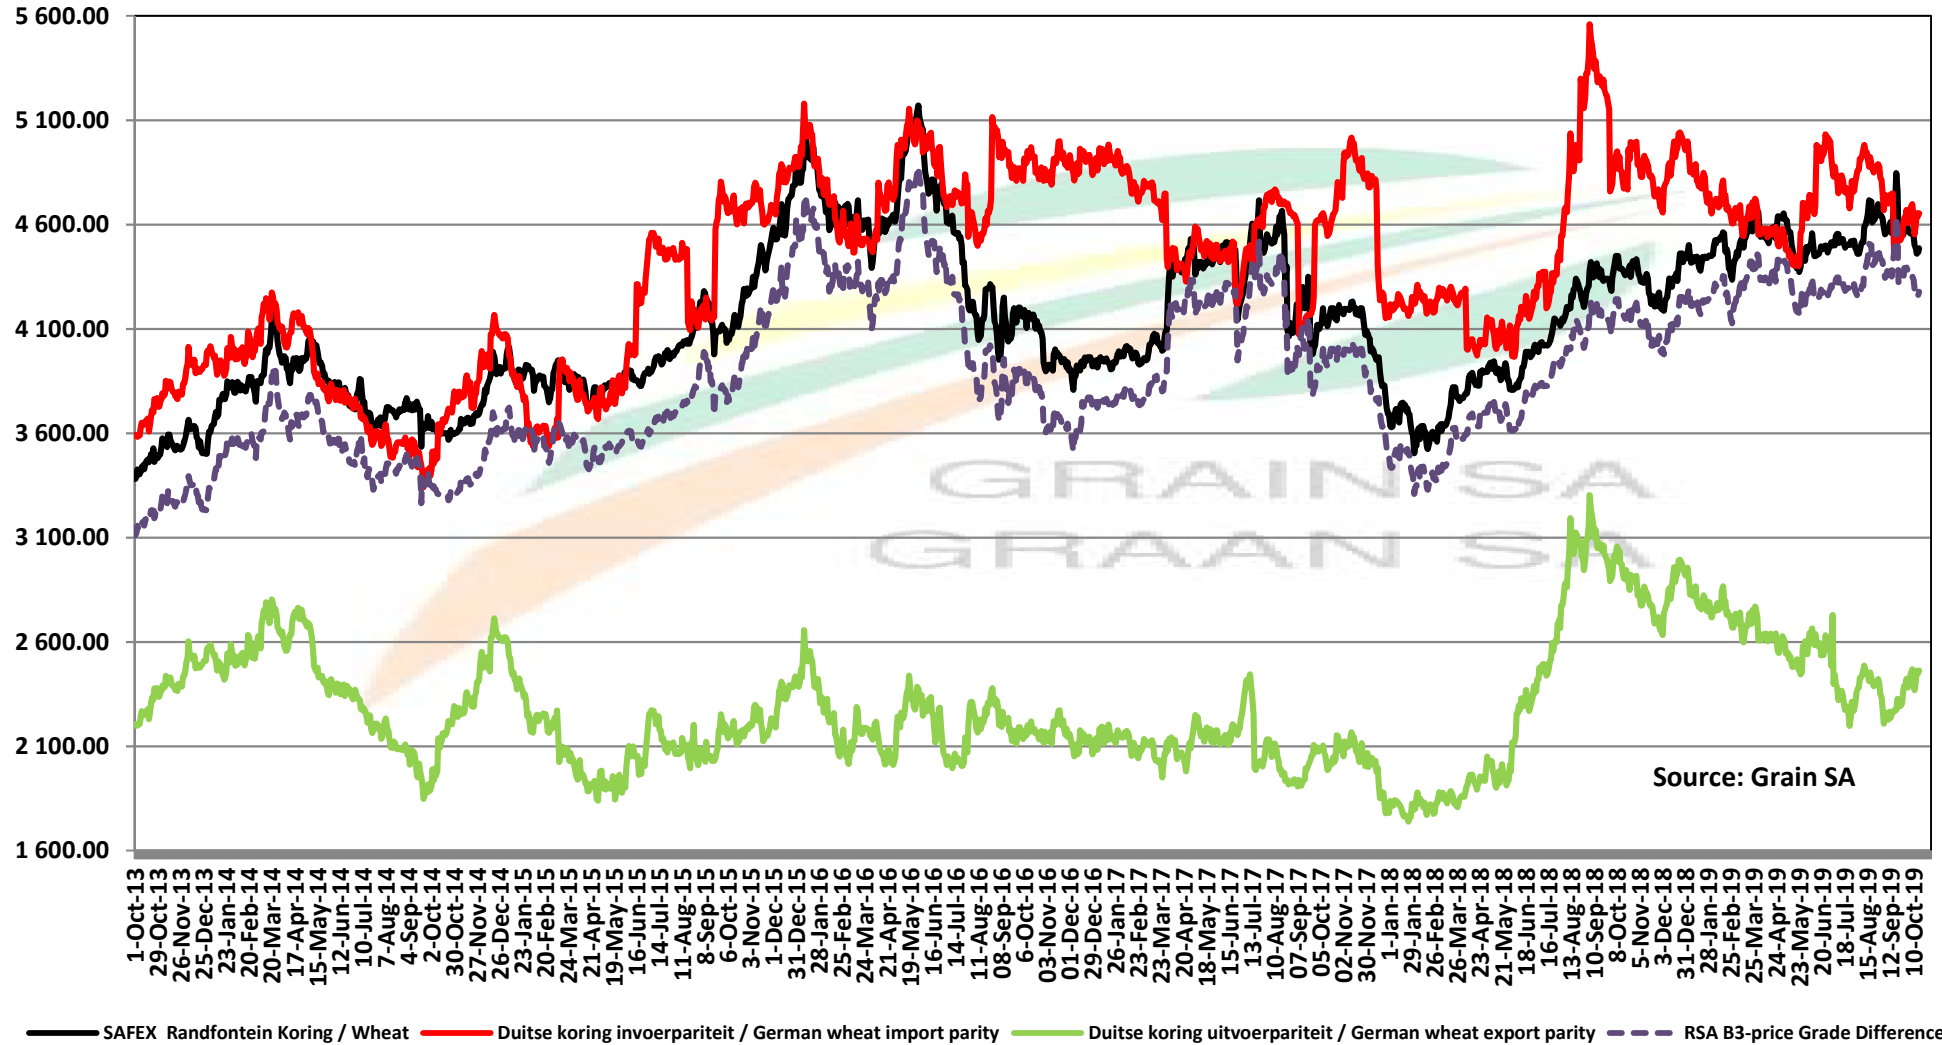

PRICES OF RSA AND GERMAN WHEAT DELIVERED IN RANDFONTEIN

PRYSE VAN RSA EN DUITSTE KORING GELEWER IN RANDFONTEIN