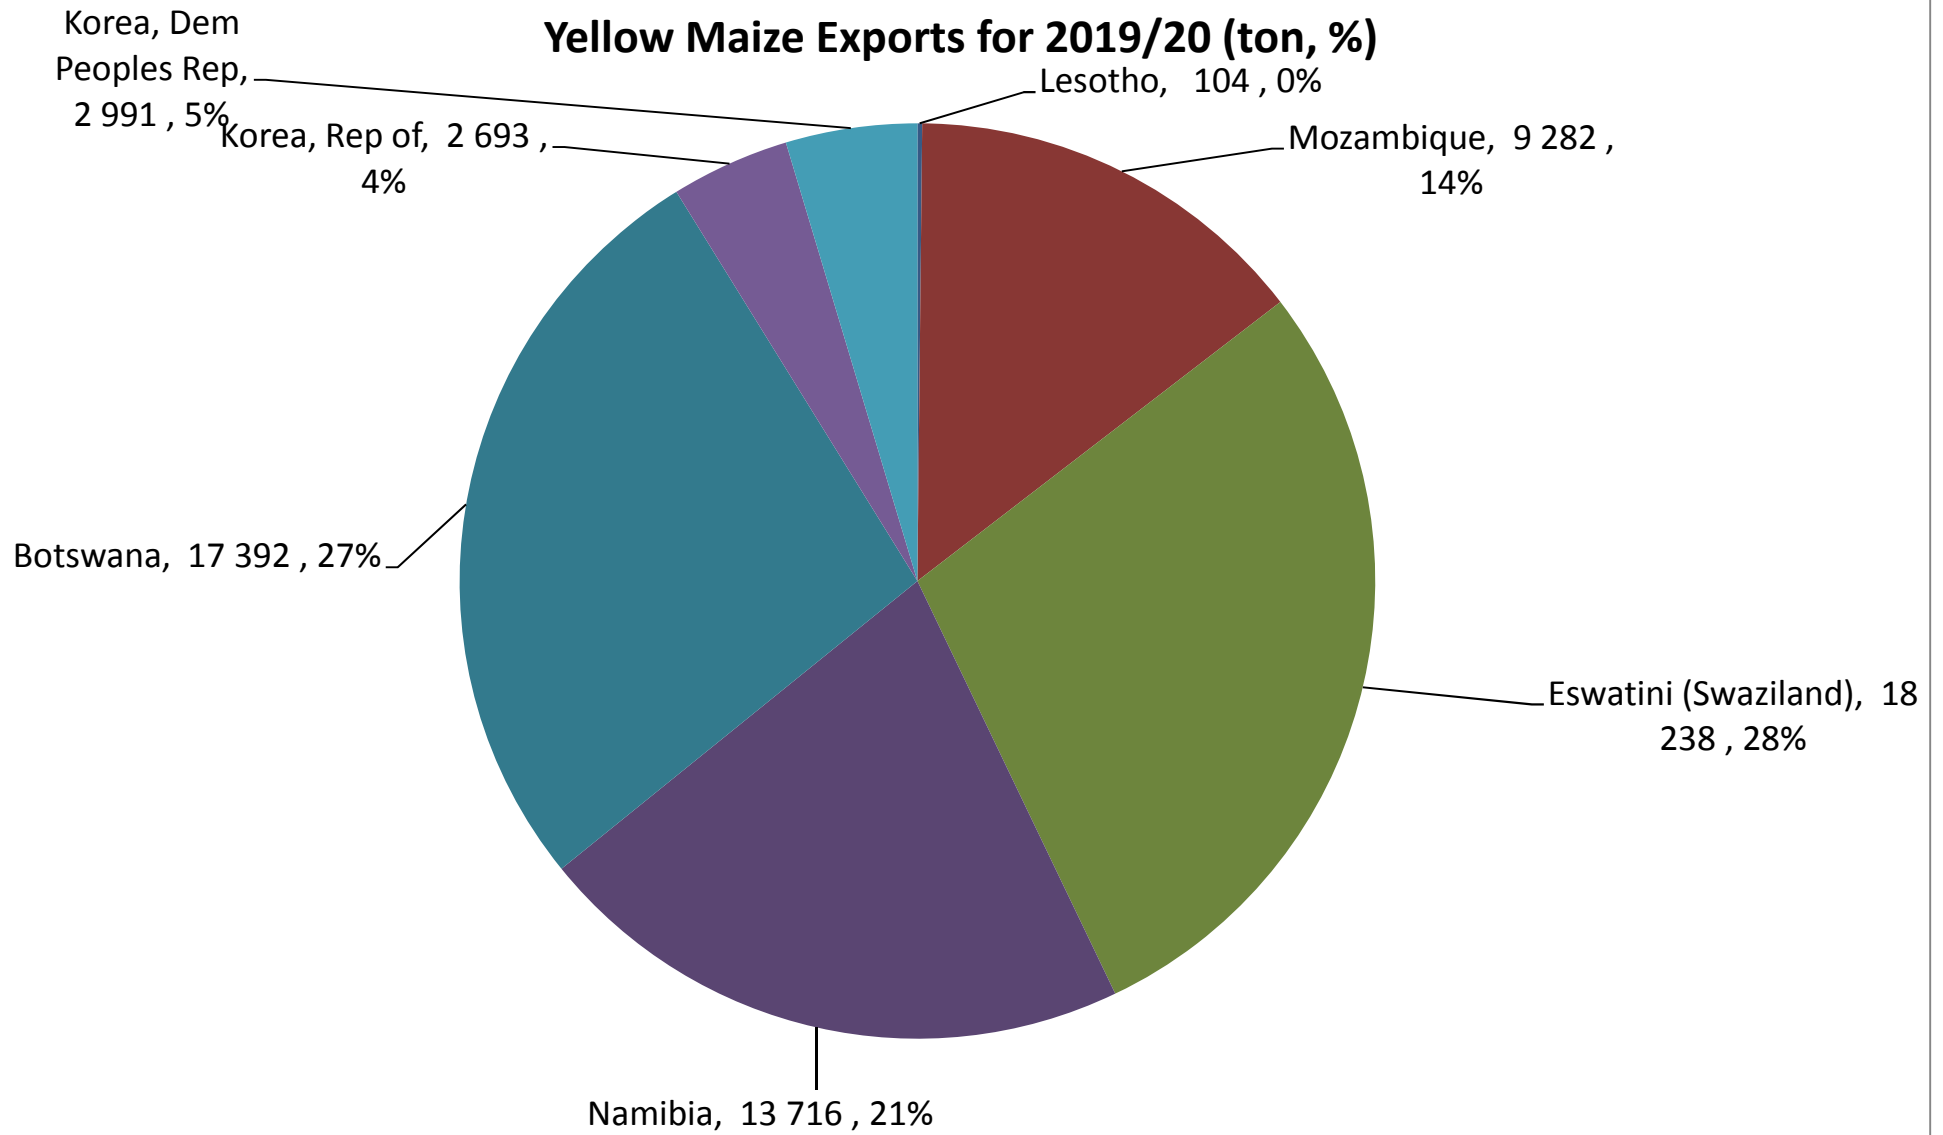

### Yellow Maize Exports for 2019/20 (ton, %)