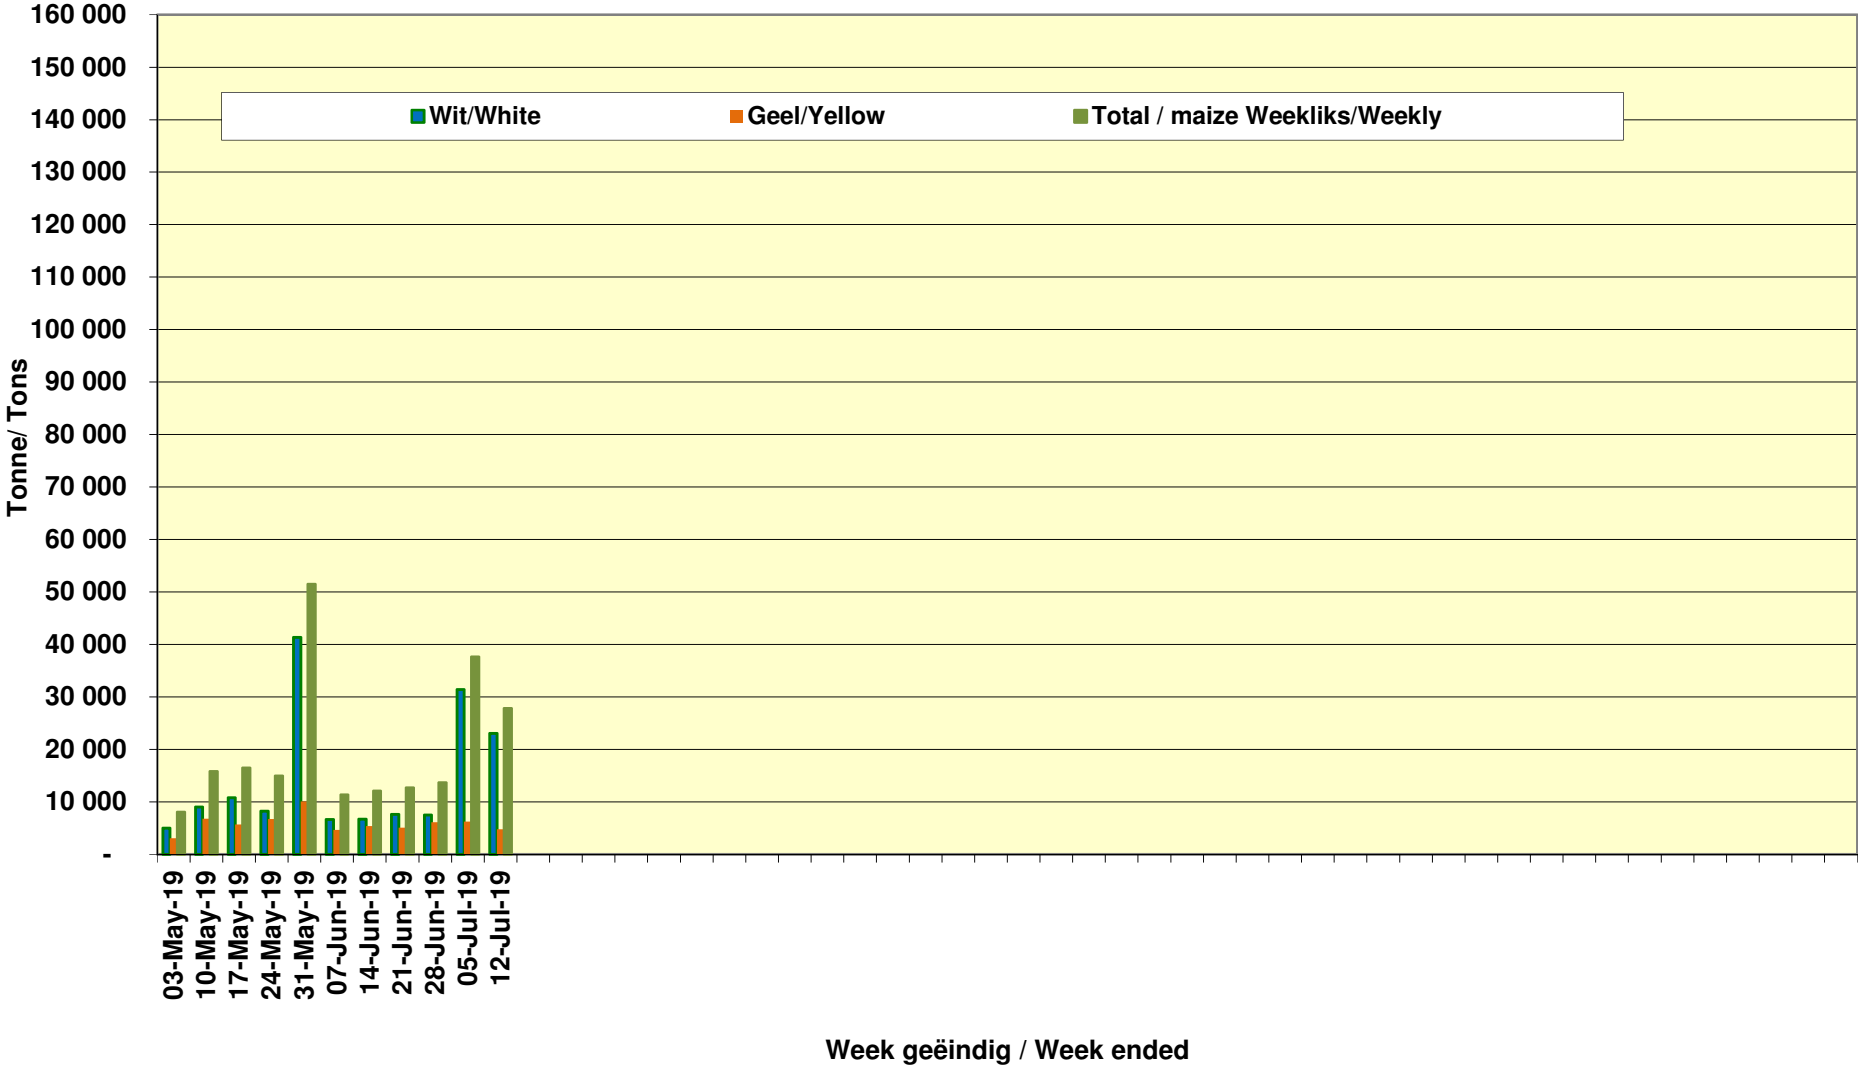

RSA Weeklikse mielie-uitvoere
RSA Weekly maize exports