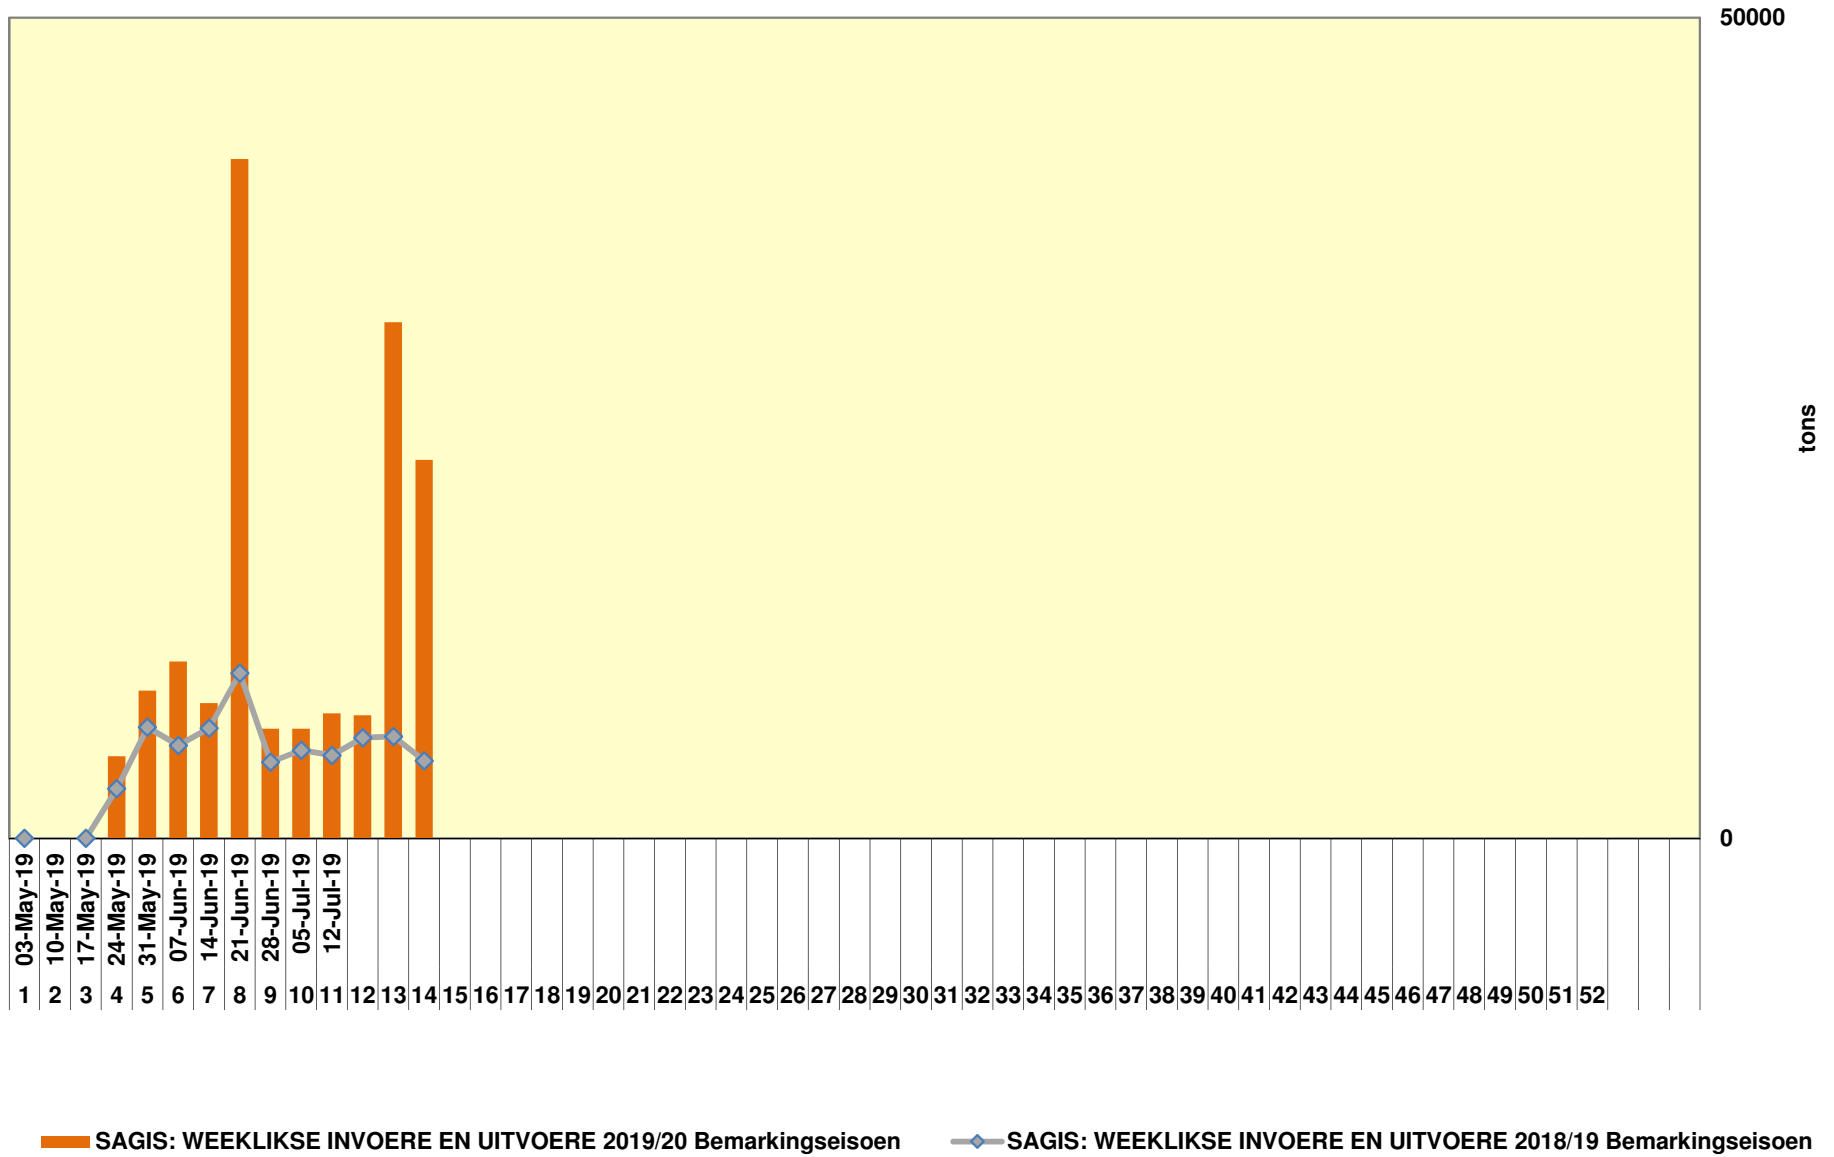

Cumulative Exports of Yellow Maize for 2017/18