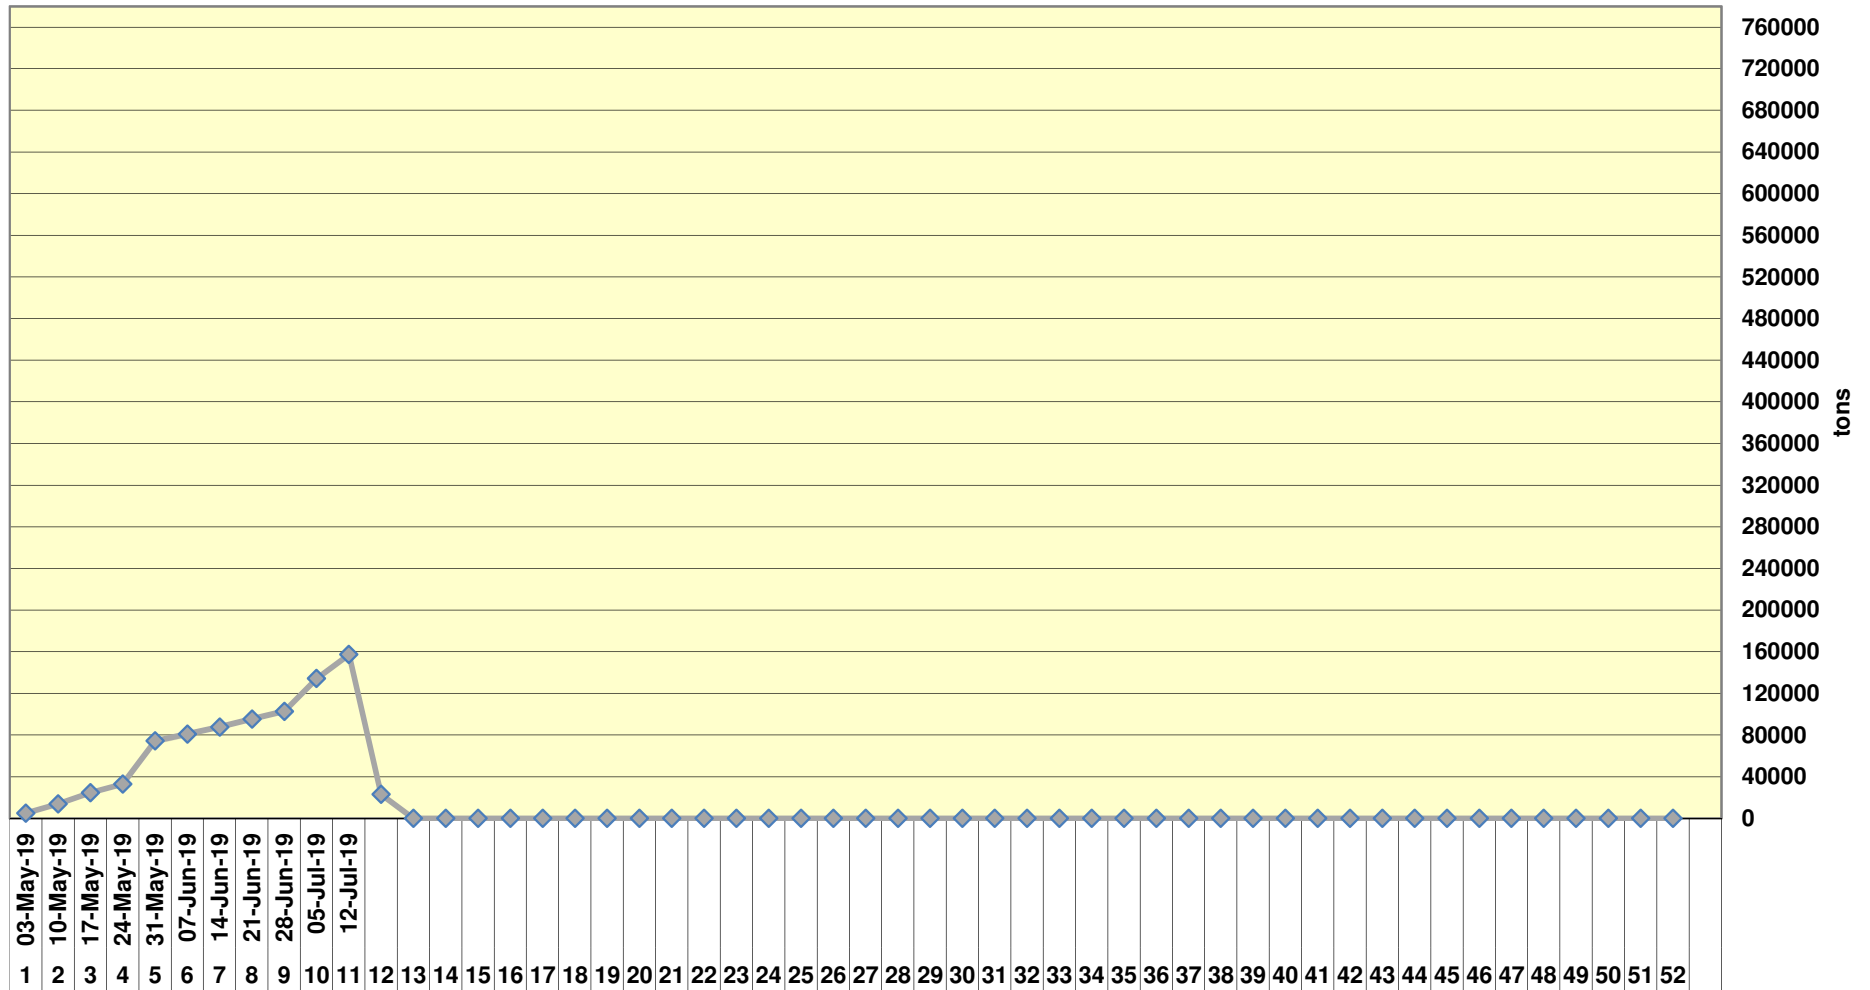

Cumulative Exports of White Maize for 2019/20

■ SAGIS: WEEKLIJKE INVOERE EN UITVOERE 2018/19 BemarKingseizoen

◆ SAGIS: WEEKLIJKE INVOERE EN UITVOERE 2019/20 BemarKingseizoen