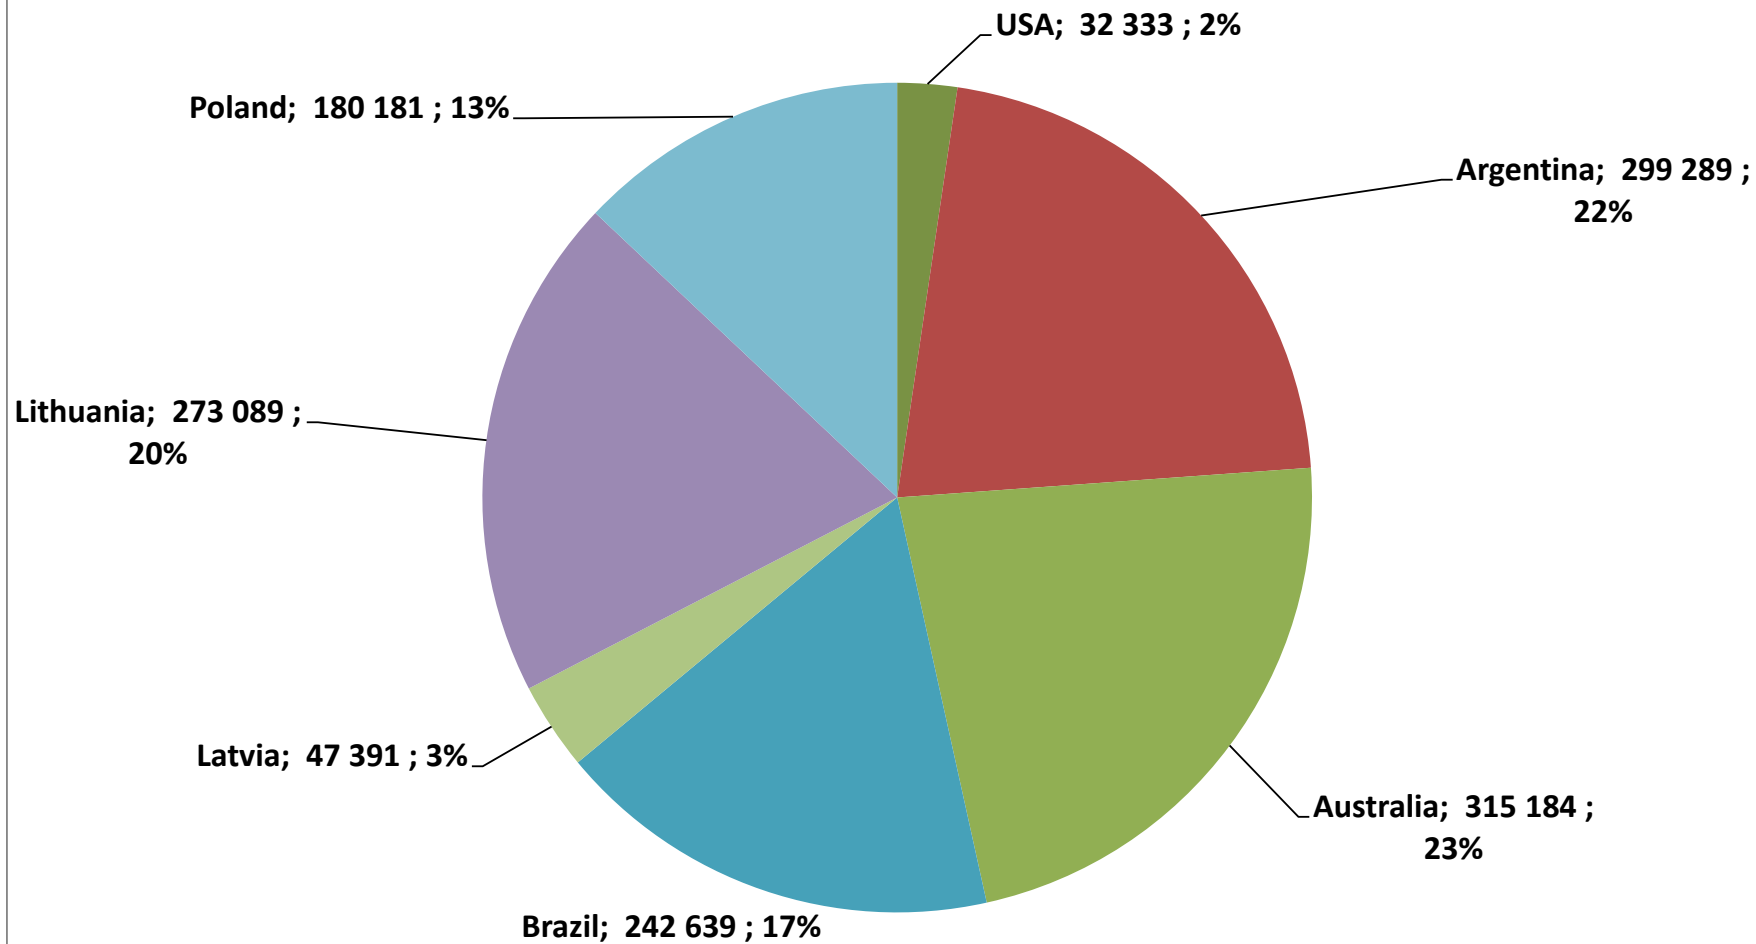

Koringinvoere/Wheat imports - 2020/2021 (ton)

Koringuitvoere/Wheat exports - 2020_21 (ton)