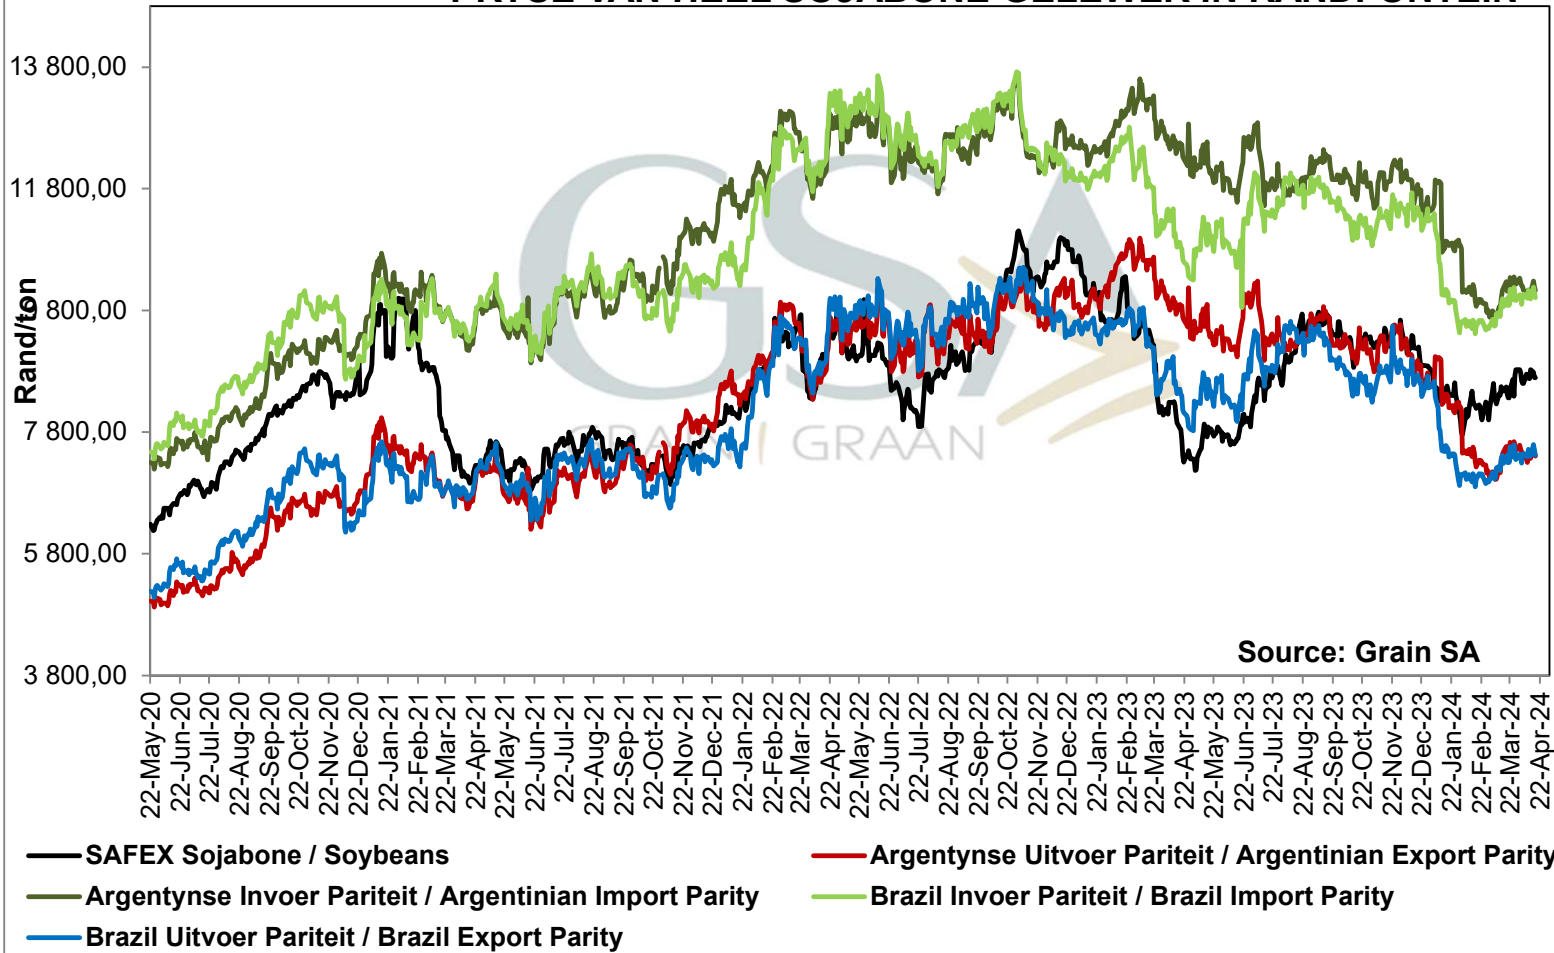

PRICES OF WHOLE SOYBEANS DELIVERED IN RANDFONTEIN PRYSE VAN HEEL SOJABONE GELEWER IN RANDFONTEIN