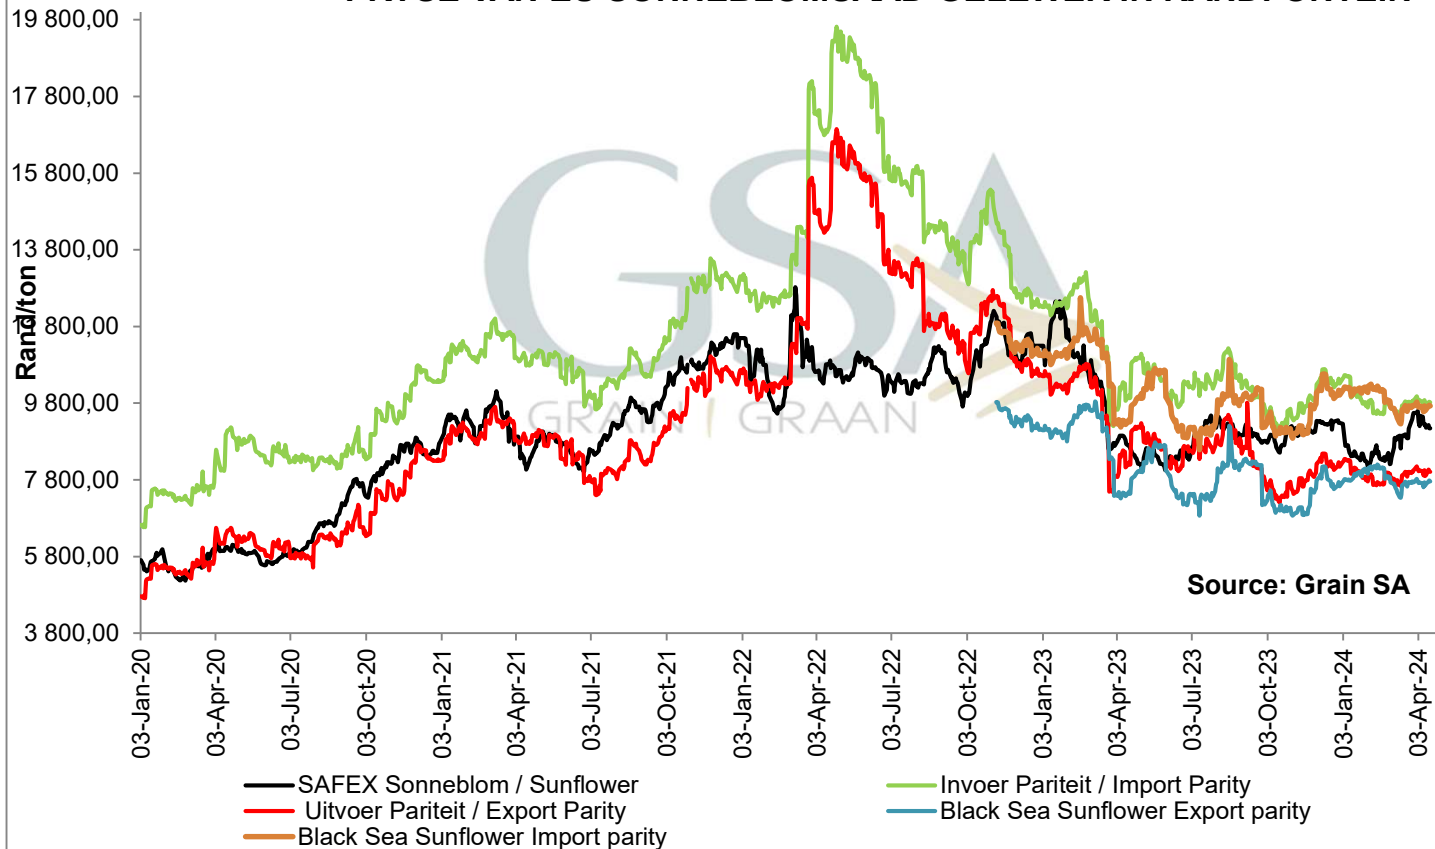

**PRICES OF EU SUNFLOWER SEED DELIVERED IN RANDFONTEIN
 PRYSE VAN EU SONNEBLOMSAAD GELEWER IN RANDFONTEIN**

PRICES OF EU SUNFLOWER SEED DELIVERED IN RANDFONTEIN PRYSE VAN EU SONNEBLOMSAAD GELEWER IN RANDFONTEIN