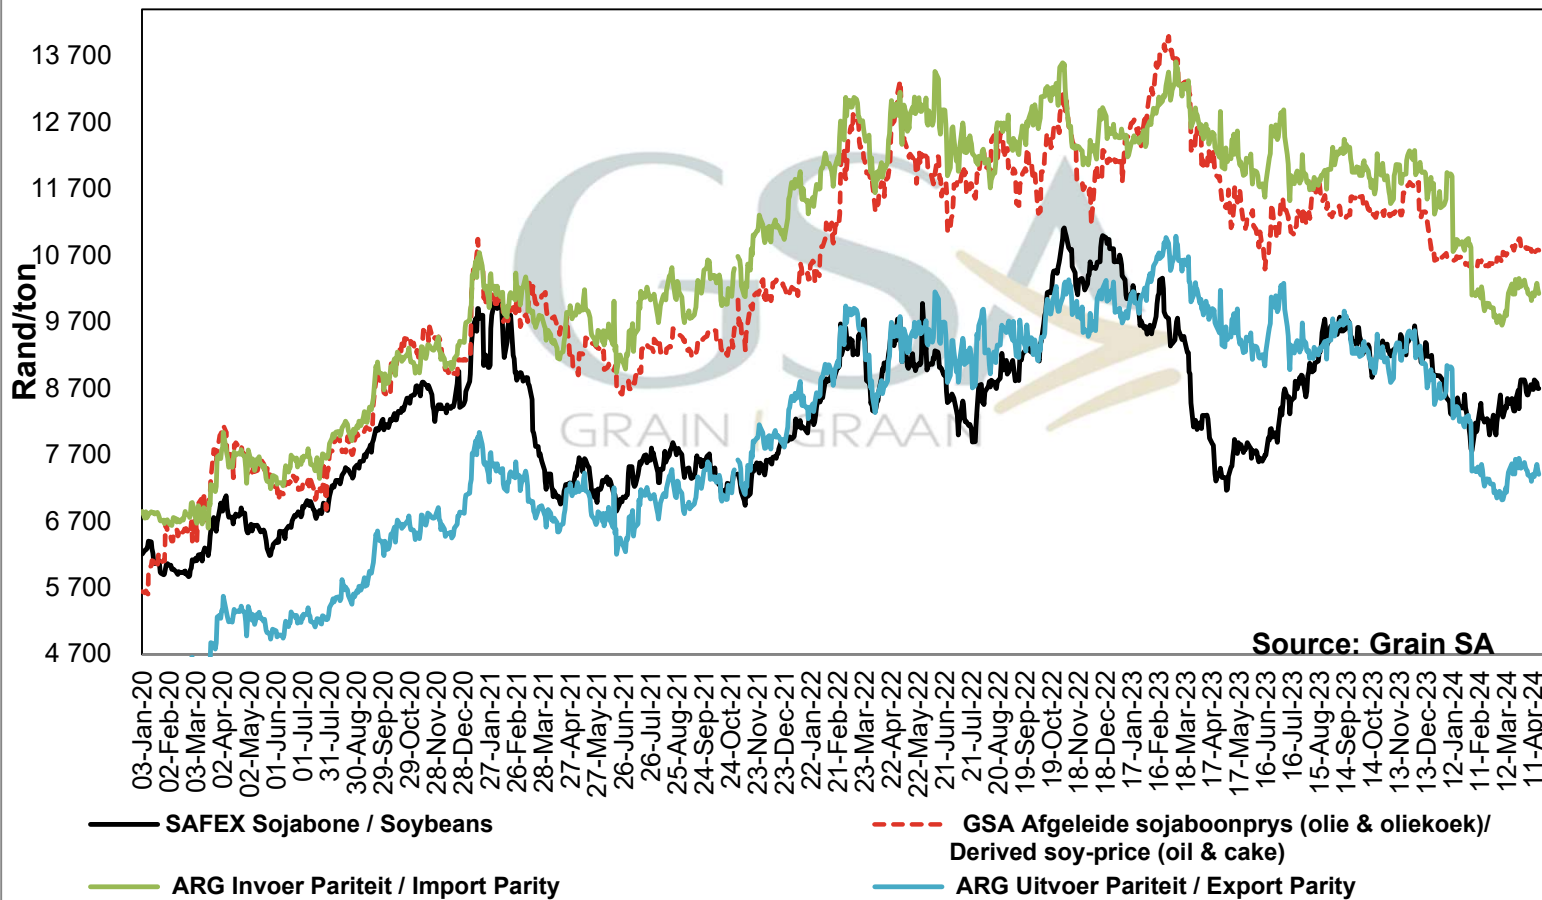

PRICES OF WHOLE SOYBEANS DELIVERED IN RANDFONTEIN PRYSE VAN HEEL SOJABONE GELEWER IN RANDFONTEIN

**PRICES OF SOYBEAN SEED DELIVERED IN RANDFONTEIN
 PRYSE VAN SOJABOONSAAD GELEWER IN RANDFONTEIN**

**PRICES OF ARGENTINIAN SOYBEAN SEED DELIVERED IN RANDFONTEIN
 PRYSE VAN ARGENTYNSE SOJABOON SAAD GELEWER IN RANDFONTEIN**

**PRICES OF BRAZILIAN SOYBEAN DELIVERED IN RANDFONTEIN
 PRYSE VAN BRASILIAANSE SOJABONE GELEWER IN RANDFONTEIN**

PRICES OF DERIVED SOYBEAN DELIVERED IN RANDFONTEIN PRYSE VAN AFGELEIDE SOJABONE GELEWER IN RANDFONTEIN