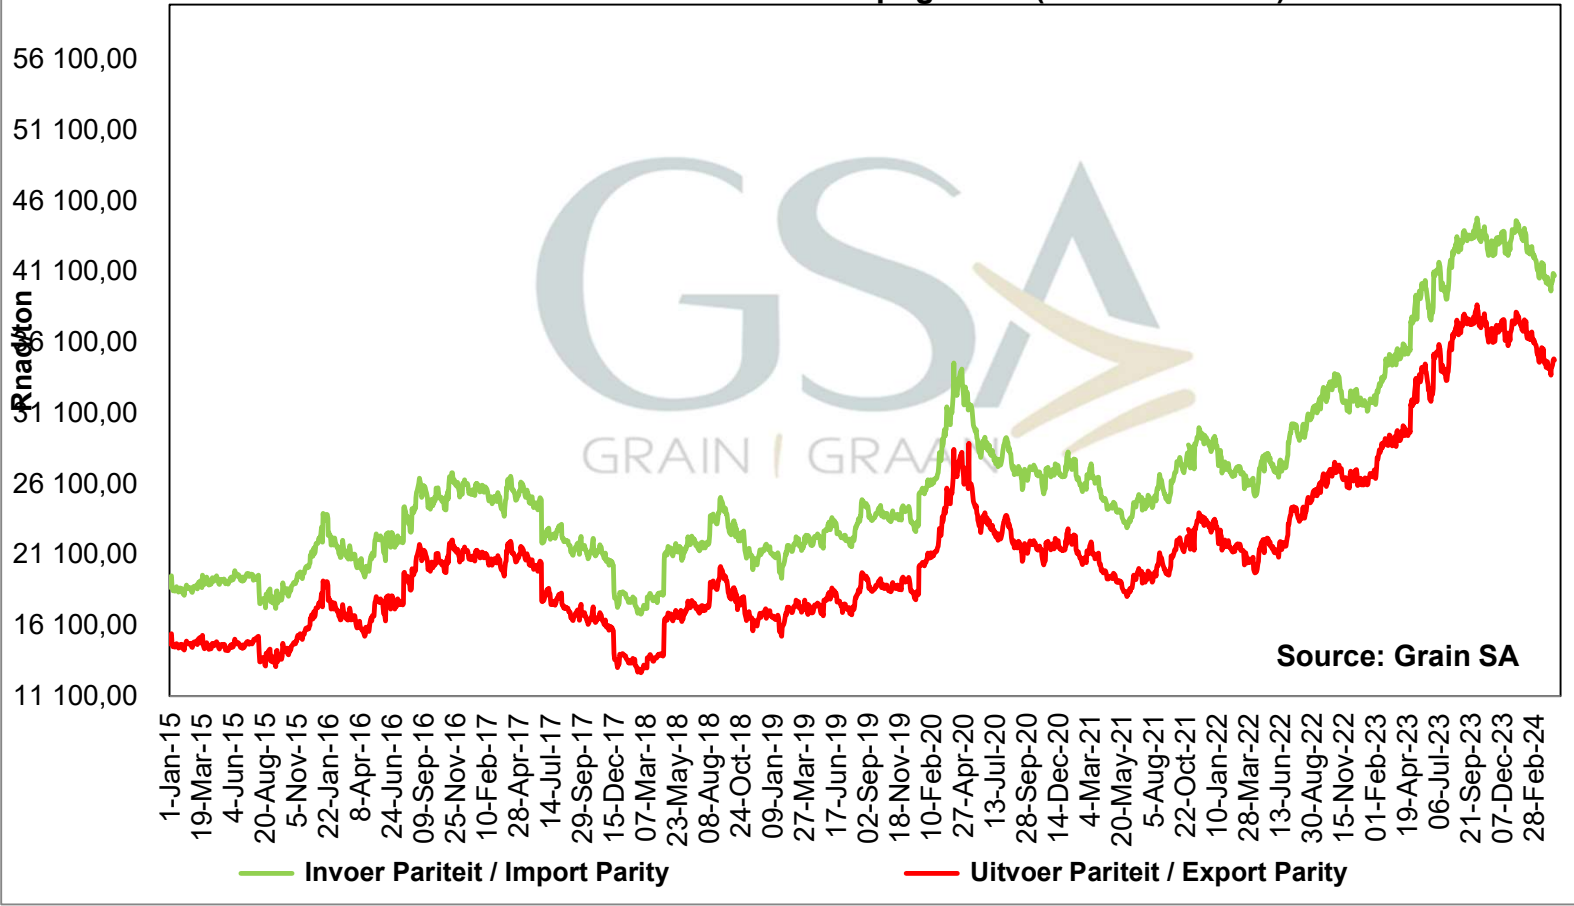

**PRICES OF PROCESSED AND GRADED USA CHOICE GRADE GROUNDNUTS
(40/50) (RANDFONTEIN)**
**PRYSE VAN UITGEDOP EN GESORTEERDE VSA KEURGRAAD GRONDBONE
MET 'N PITGROOTTE VAN 40/50 pitgrootte (RANDFONTEIN)**