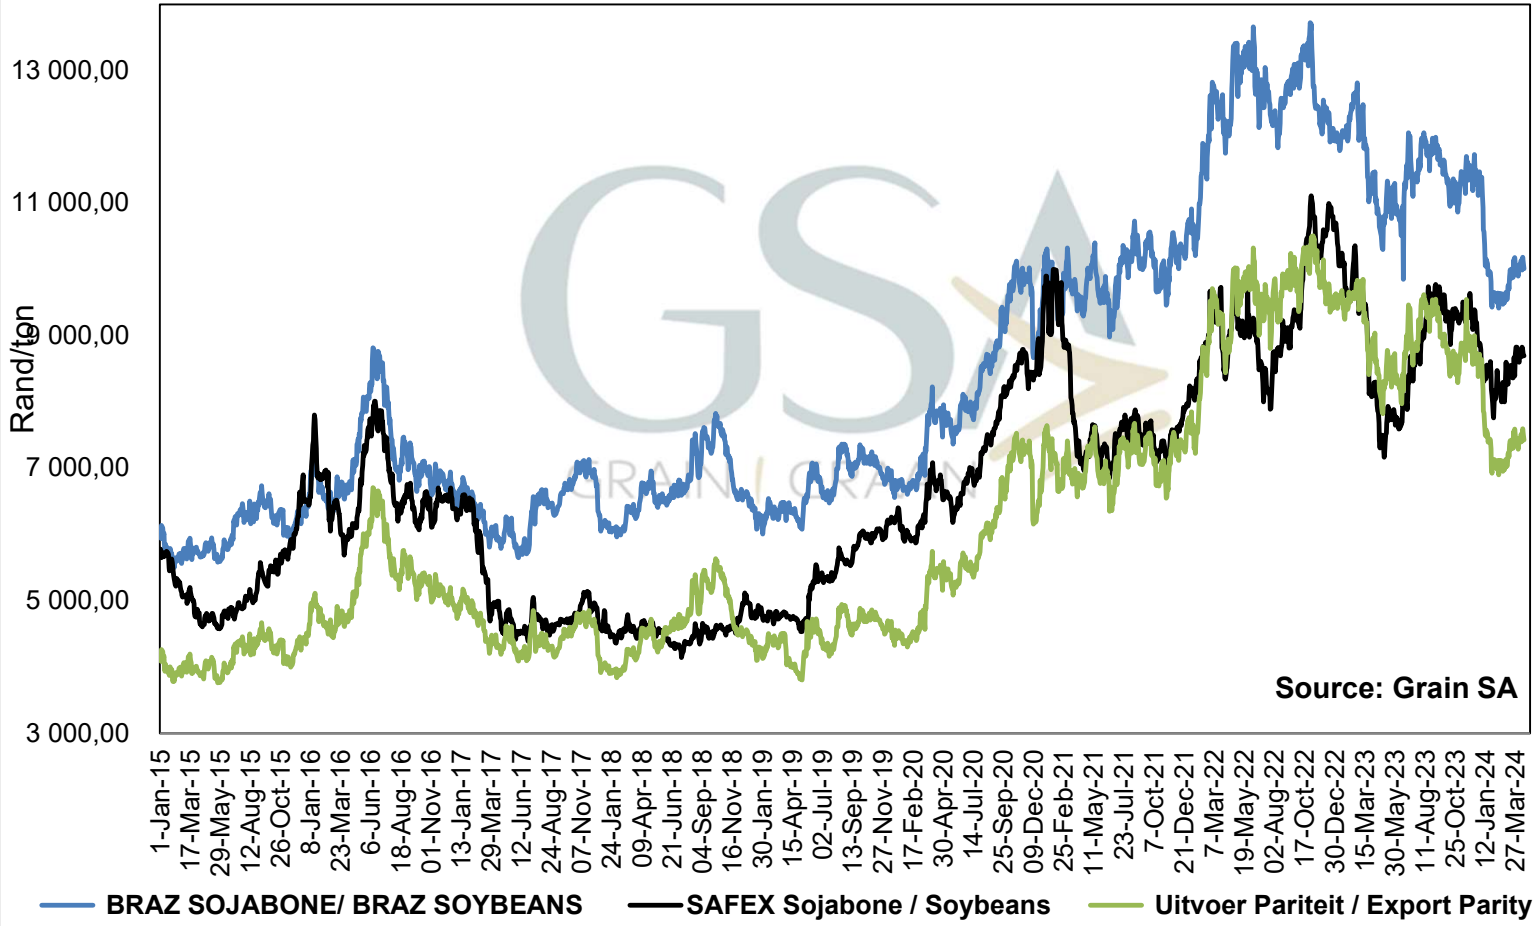

**PRICES OF BRAZILIAN SOYBEAN DELIVERED IN RANDFONTEIN
PRYSE VAN BRASILIAANSE SOJABONE GELEWER IN RANDFONTEIN**