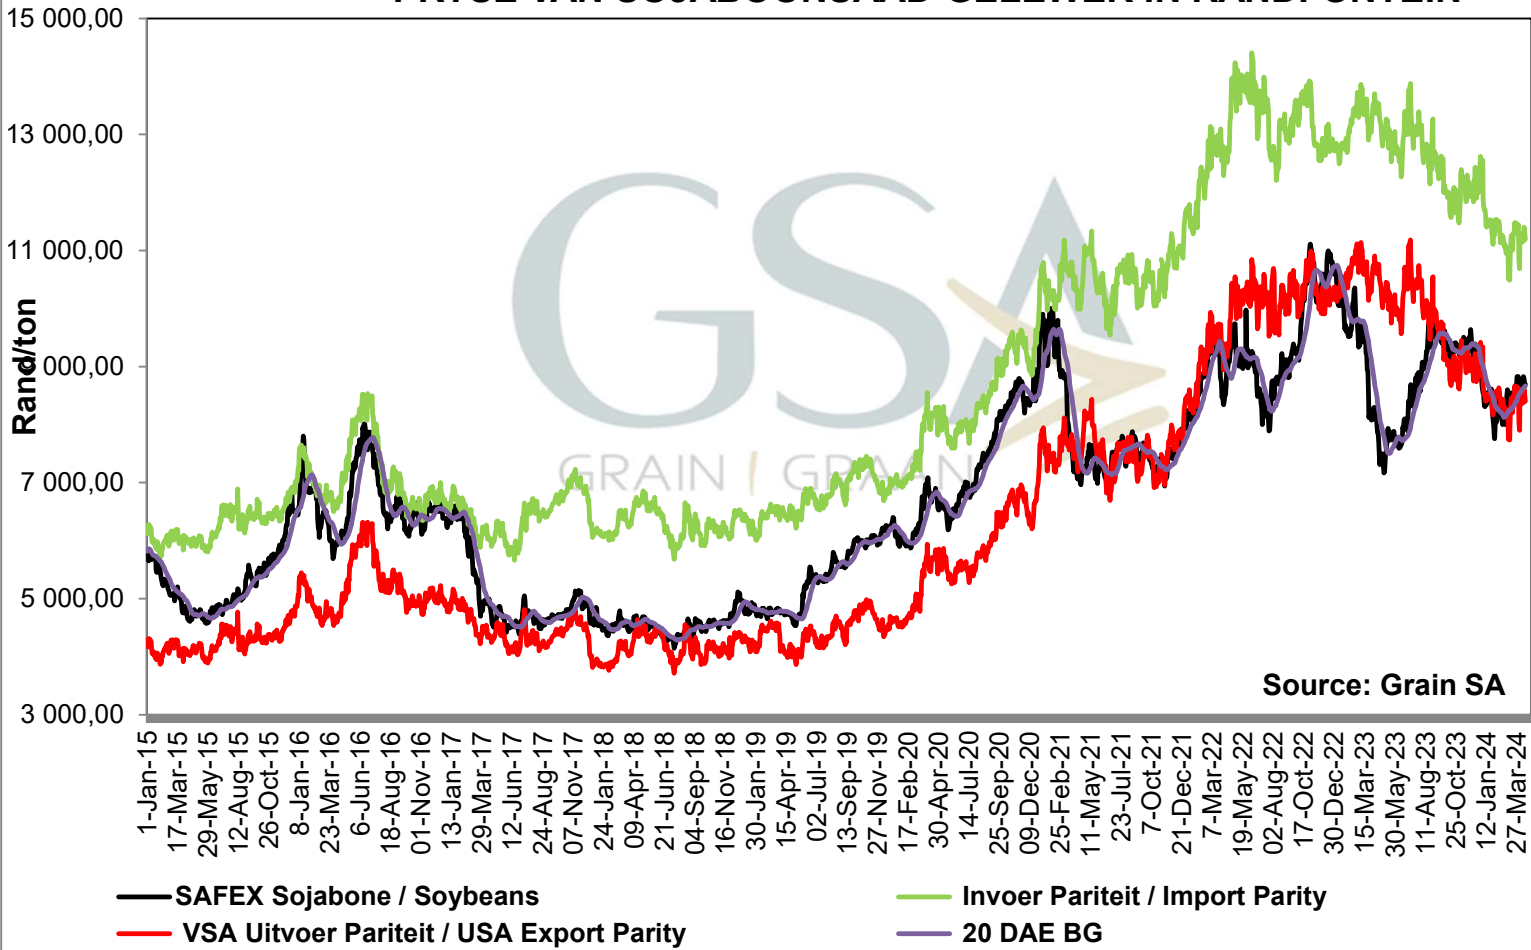

**PRICES OF SOYBEAN SEED DELIVERED IN RANDFONTEIN
PRYSE VAN SOJABOONSAAD GELEWER IN RANDFONTEIN**