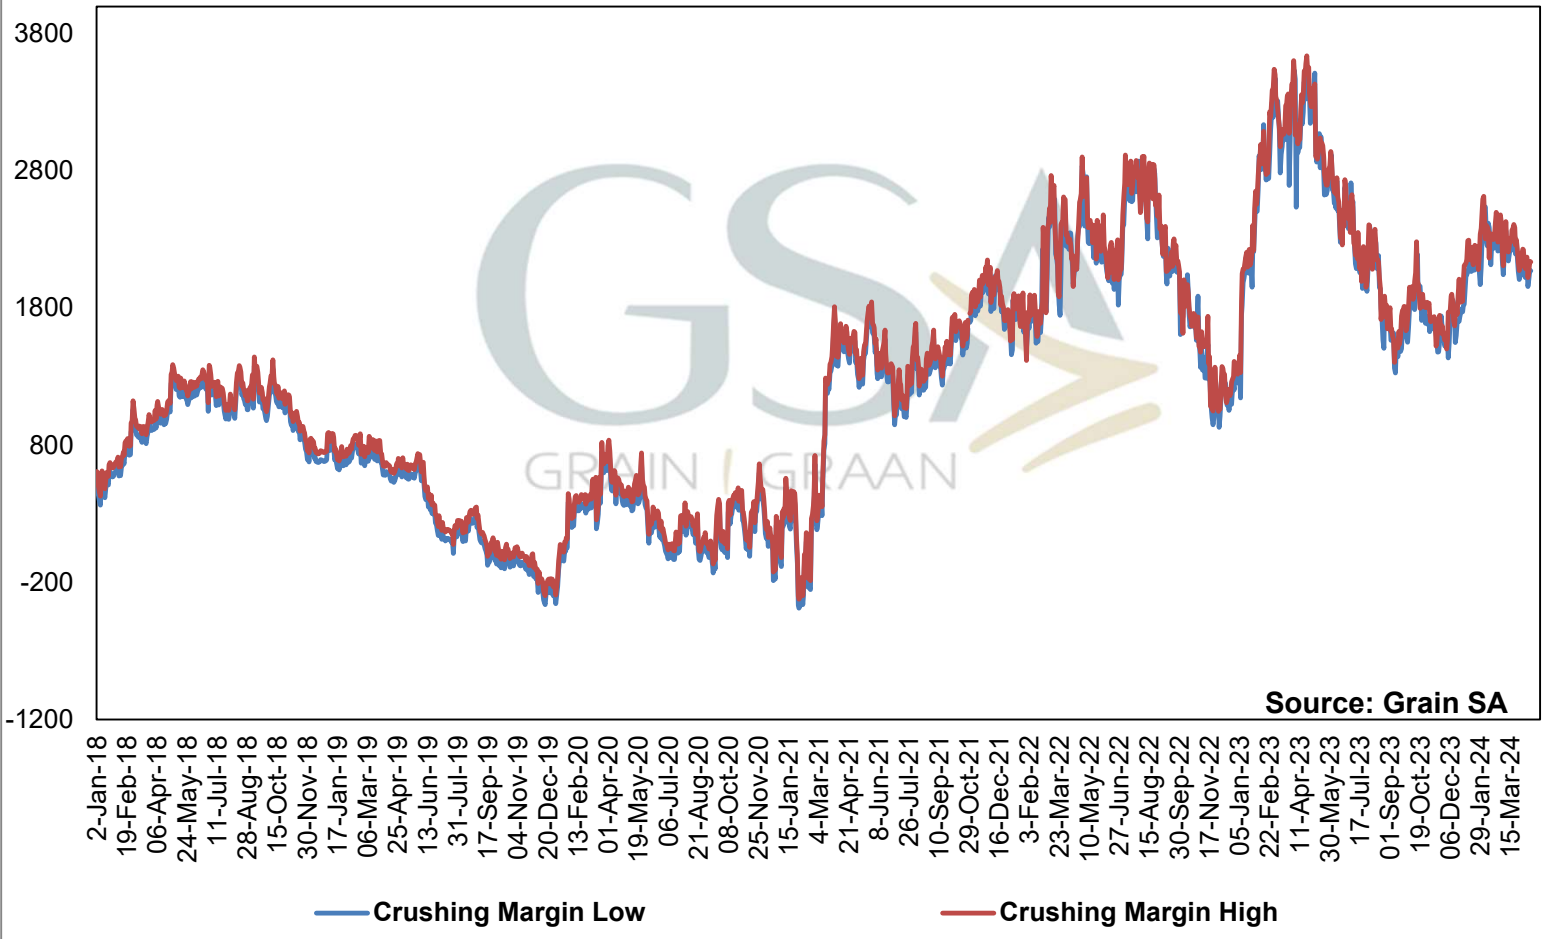

PRICES OF SOYBEAN CRUSHING MARGIN PRYSE VAN SOJABOON PERSMARGE