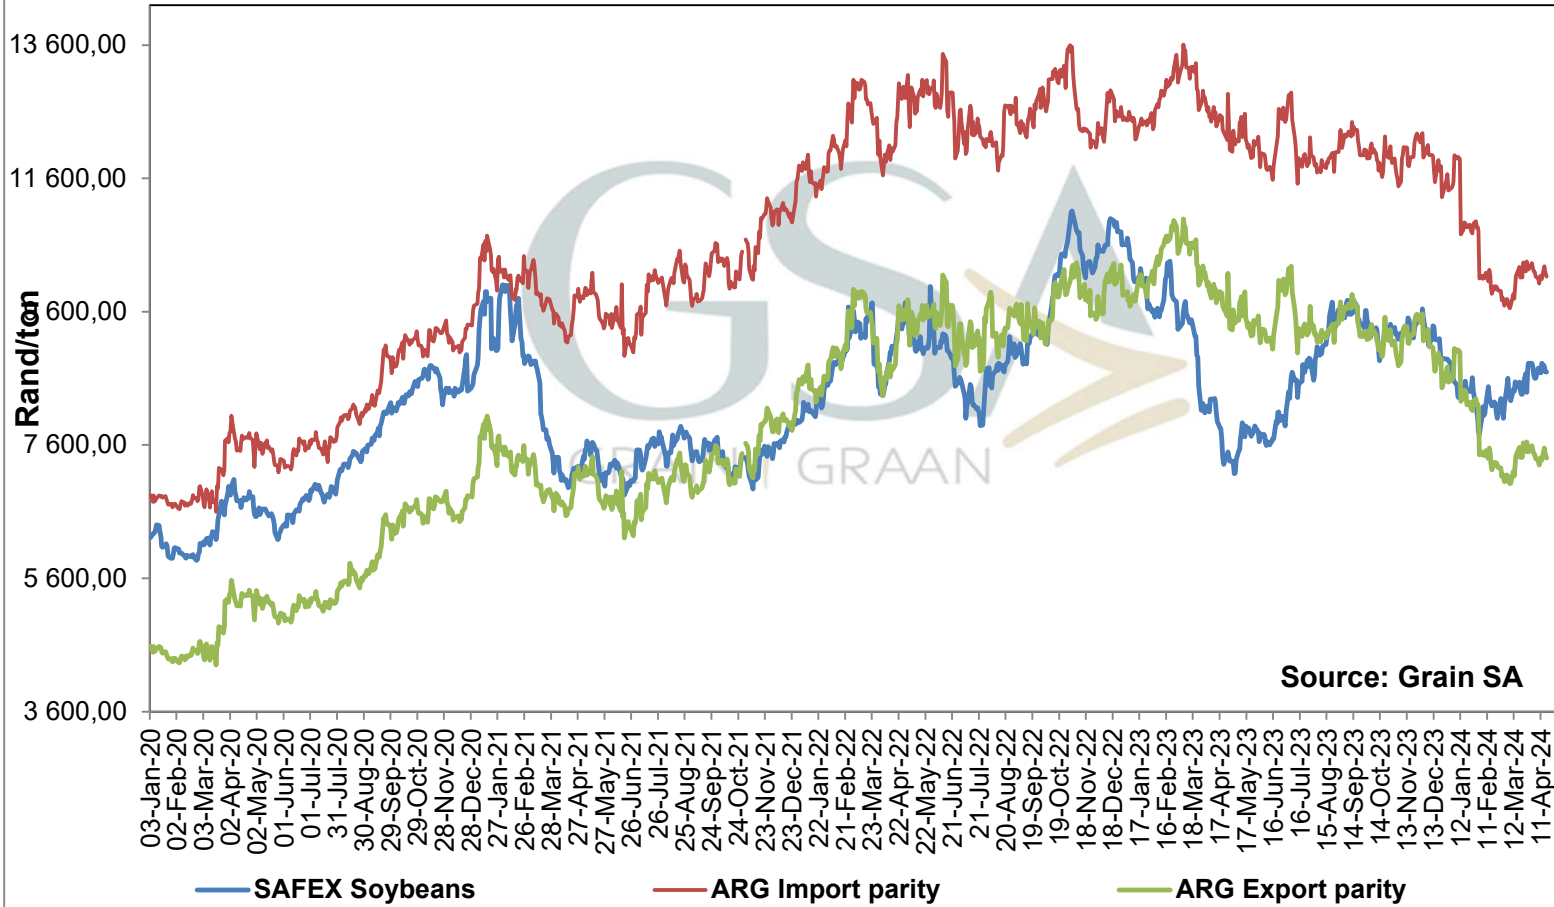

**PRICES OF ARGENTINIAN SOYBEAN SEED DELIVERED IN RANDFONTEIN
PRYSE VAN ARGENTYNSE SOJABOON SAAD GELEWER IN RANDFONTEIN**