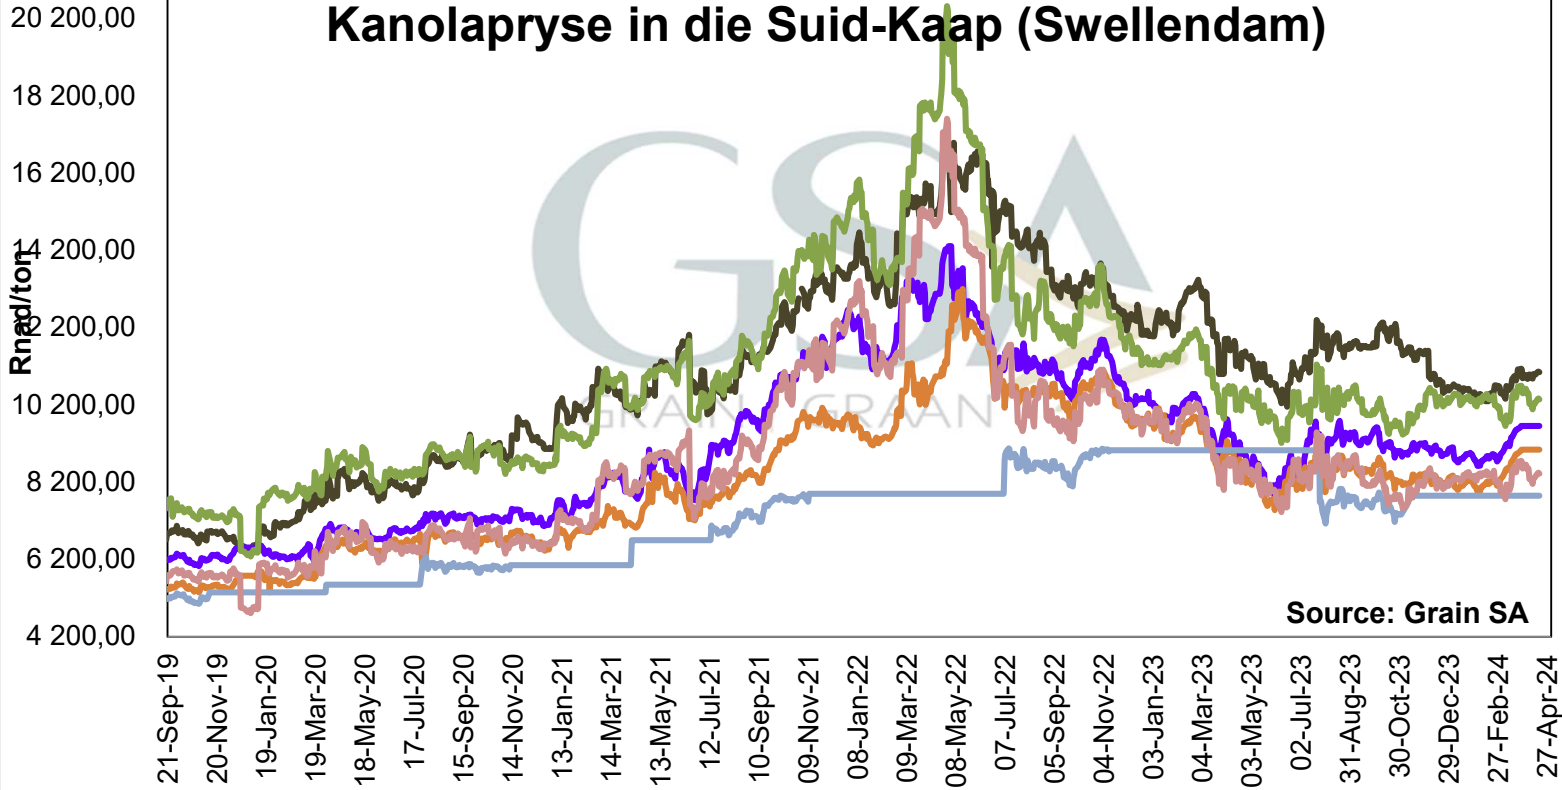

PRICES OF WHOLE SOYBEANS DELIVERED IN RANDFONTEIN PRYSE VAN HEEL SOJABONE GELEWER IN RANDFONTEIN

**PRICES OF SOYBEAN SEED DELIVERED IN RANDFONTEIN
 PRYSE VAN SOJABOONSAAD GELEWER IN RANDFONTEIN**

**PRICES OF ARGENTINIAN SOYBEAN SEED DELIVERED IN RANDFONTEIN
 PRYSE VAN ARGENTYNSE SOJABOON SAAD GELEWER IN RANDFONTEIN**

**PRICES OF BRAZILIAN SOYBEAN DELIVERED IN RANDFONTEIN
 PRYSE VAN BRASILIAANSE SOJABONE GELEWER IN RANDFONTEIN**

PRICES OF DERIVED SOYBEAN DELIVERED IN RANDFONTEIN PRYSE VAN AFGELEIDE SOJABONE GELEWER IN RANDFONTEIN

PRICES OF SOYBEAN CRUSHING MARGIN PRYSE VAN SOJABOON PERSMARGE

Prices of Canola in the South Cape (Swellendam)

Kanolapryse in die Suid-Kaap (Swellendam)

Source: Grain SA

- GSA Derived Rapeseed Price - S/Cape (Milldoor)
- Canola Milldoor Price SOILL
- SOIL Final Producer Price SOILL
- SOIL Minimum Producer Price SOILL