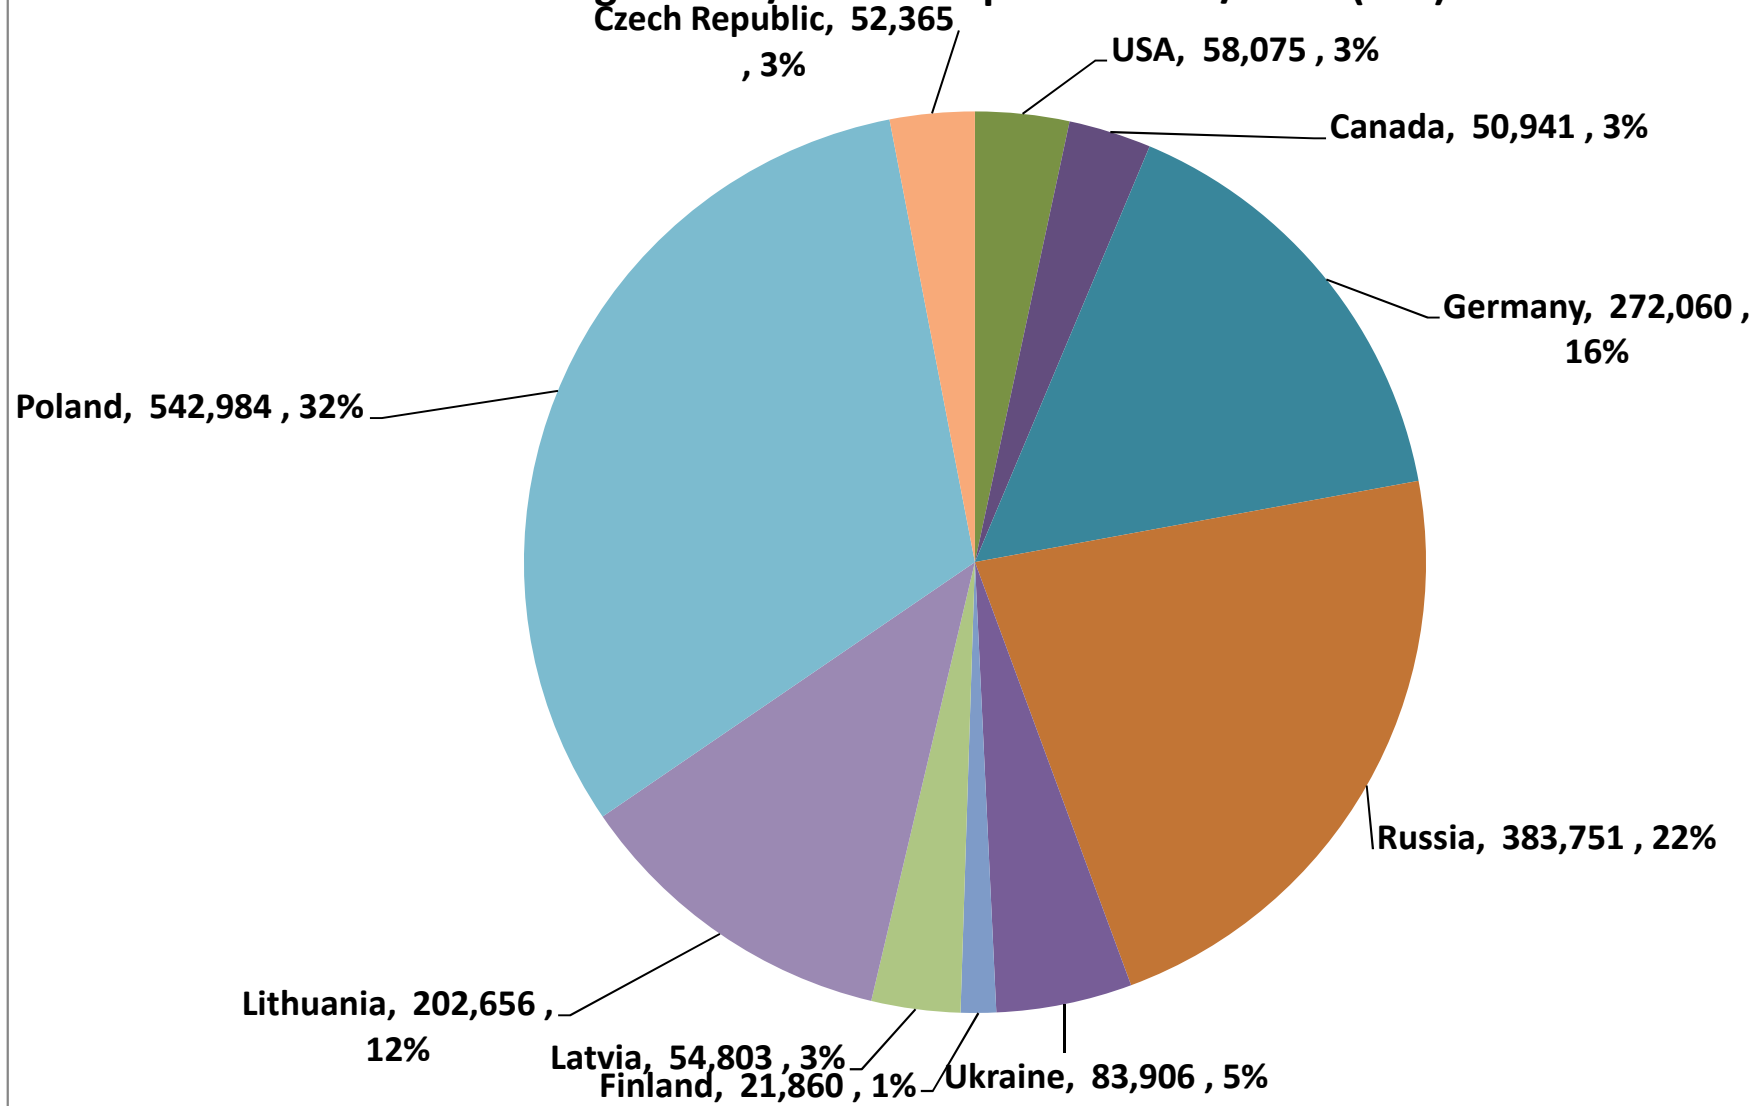

### Koringinvoere/Wheat imports - 2019/2020 (ton)

## Koringuitvoere/Wheat exports - 2019\_20 (ton)