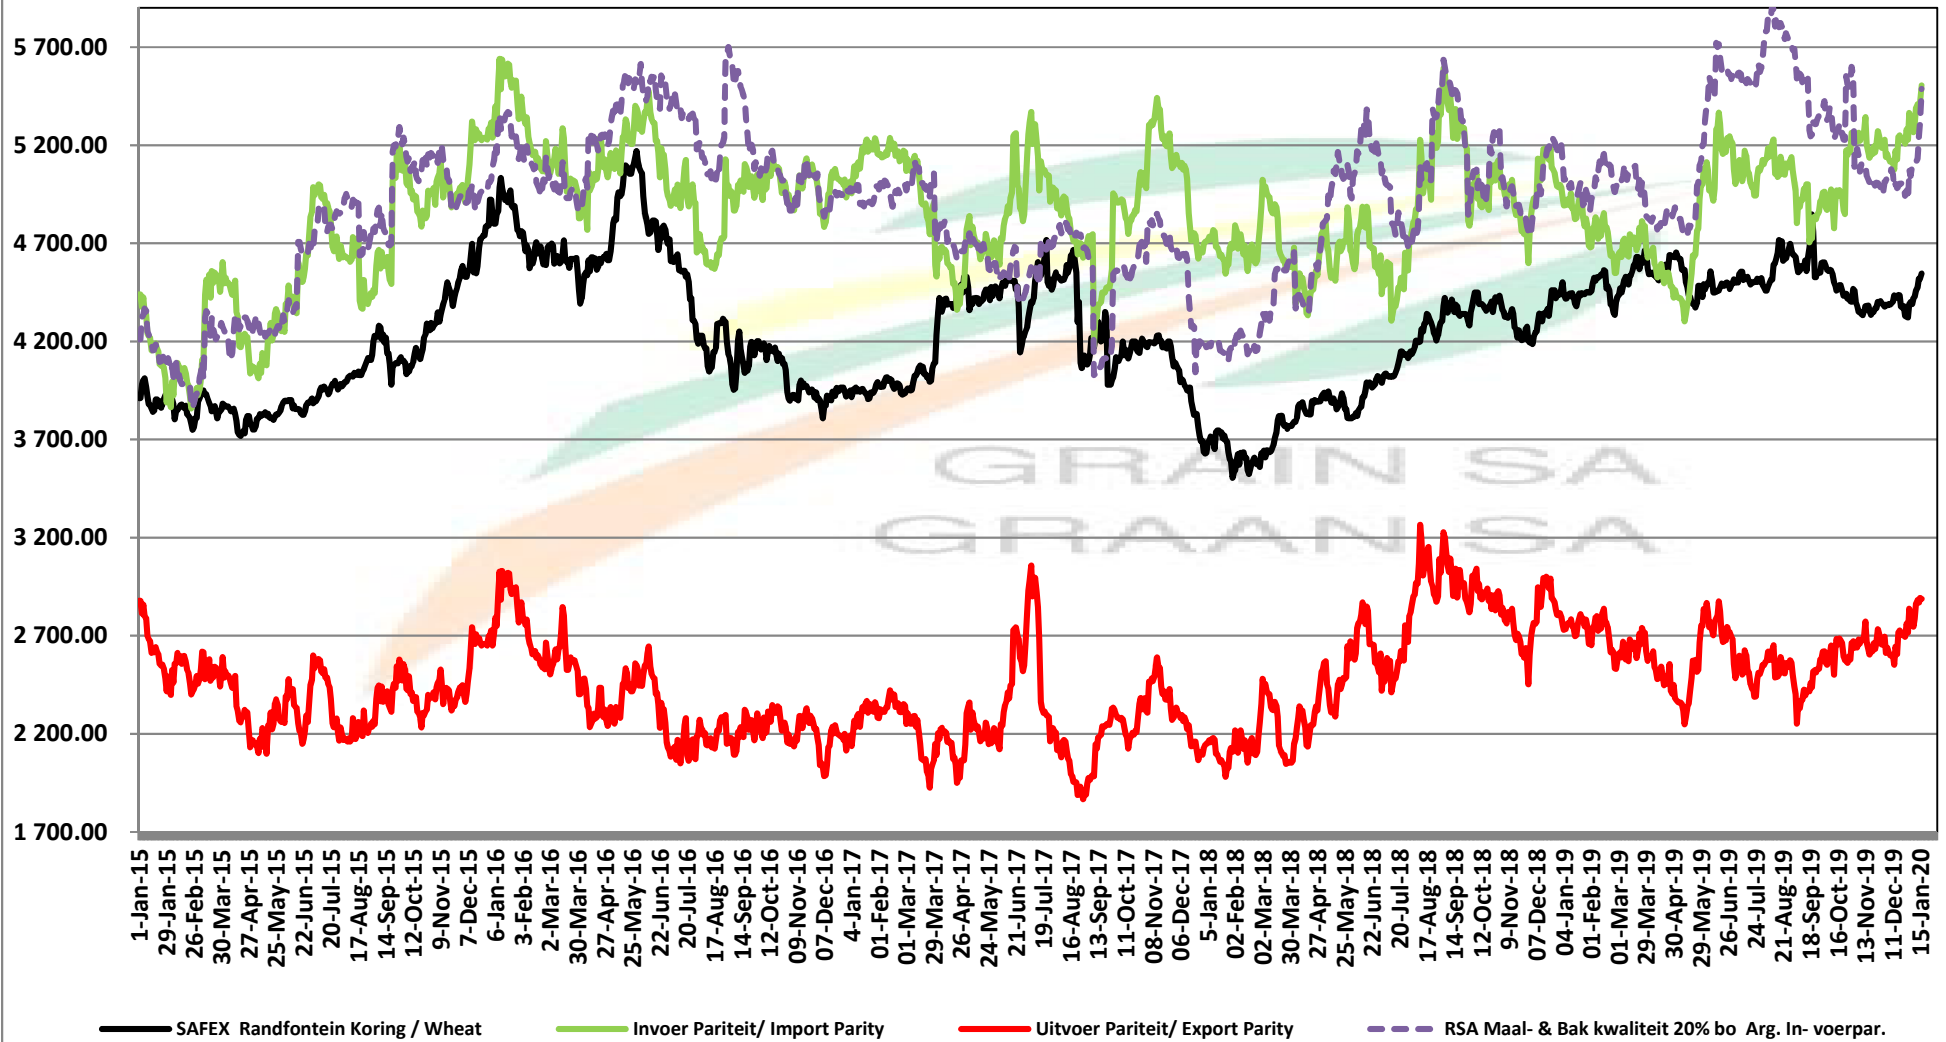

PRICES OF RSA AND ARGENTINE WHEAT DELIVERED IN RANDFONTEIN PRYSE VAN RSA EN ARGENTYNSE KORING GELEWER IN RANDFONTEIN

Source: Grain SA

PRICES OF SOUTH AFRICAN AND USA WHEAT DELIVERED IN RANDFONTEIN

PRYSE VAN SUID AFRIKAANSE EN VSA KORING GELEWER IN RANDFONTEIN

Source: Grain SA

PRICES OF WHEAT DELIVERED IN RANDFONTEIN PRYSE VAN KORING GELEWER IN RANDFONTEIN

PRICES OF RSA AND GERMAN WHEAT DELIVERED IN RANDFONTEIN

PRYSE VAN RSA EN DUITSTE KORING GELEWER IN RANDFONTEIN