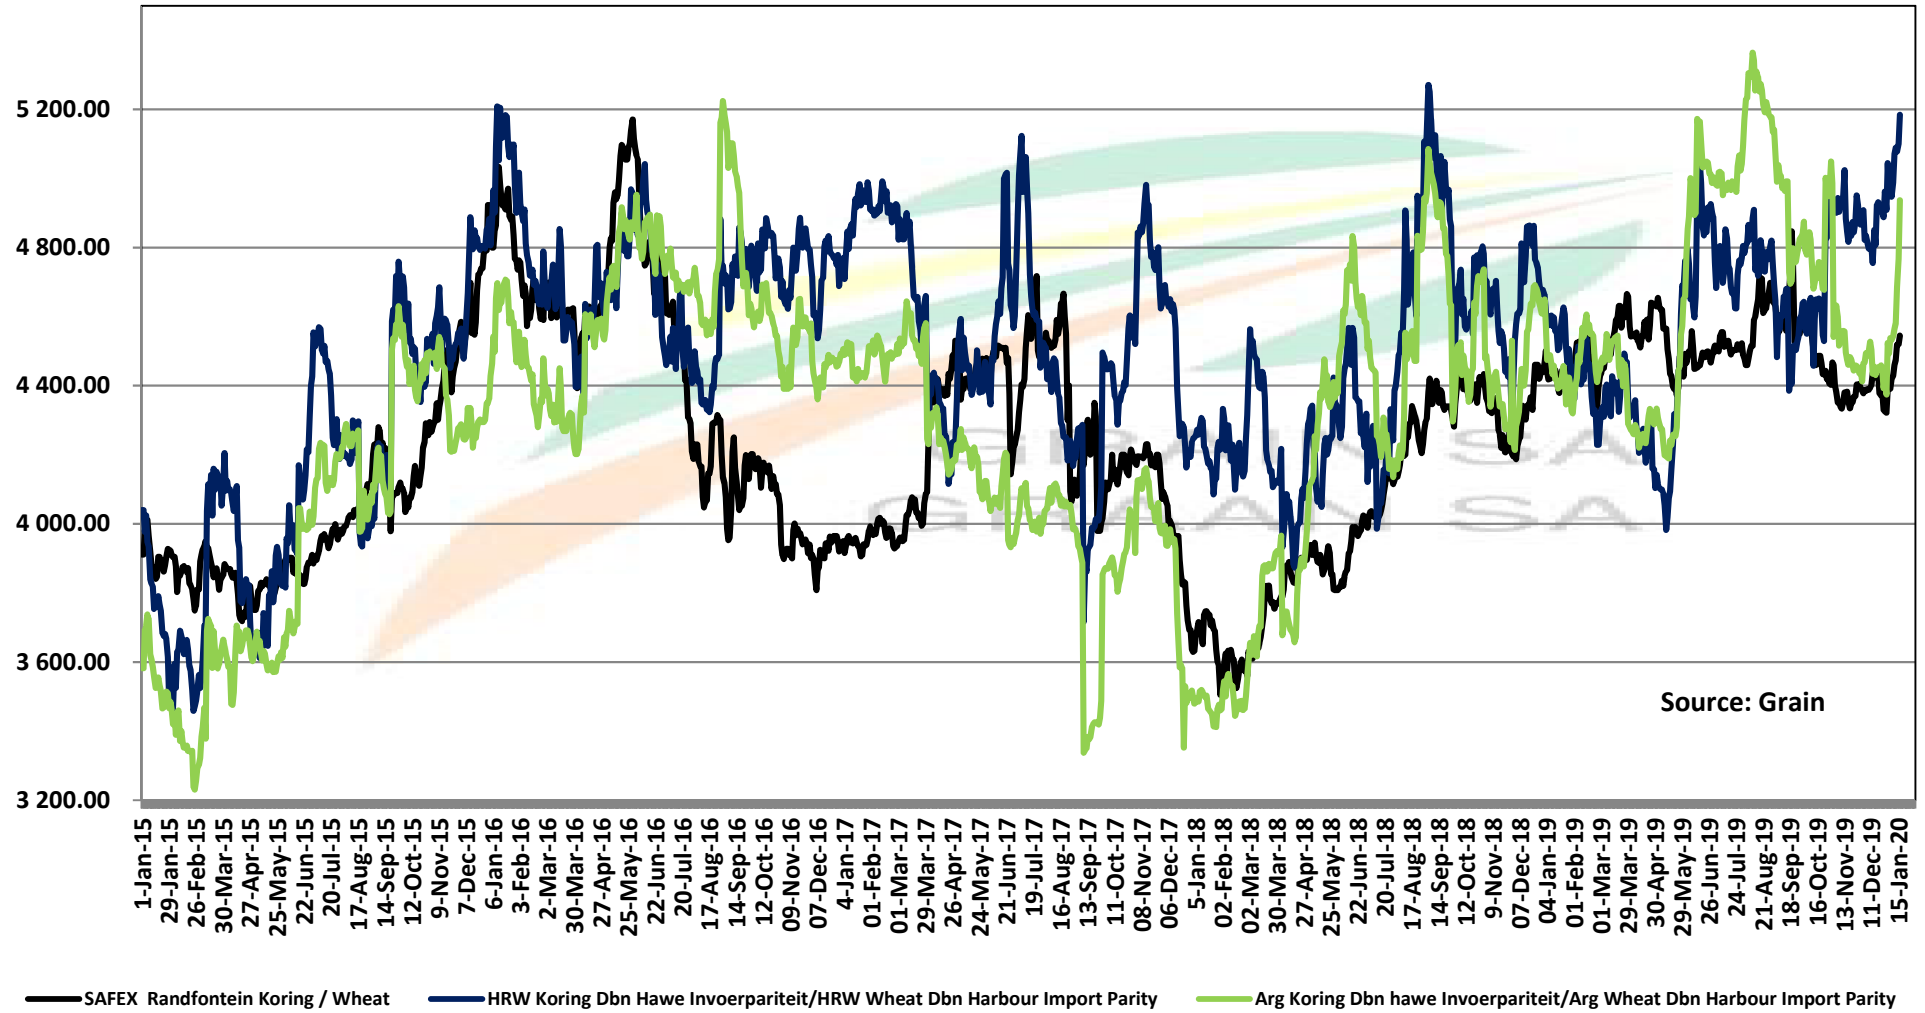

Source: Grain SA

PRICES OF WHEAT DELIVERED IN RANDFONTEIN PRYSE VAN KORING GELEWER IN RANDFONTEIN

PRICES OF RSA AND GERMAN WHEAT DELIVERED IN RANDFONTEIN

PRYSE VAN RSA EN DUITSTE KORING GELEWER IN RANDFONTEIN

Source: Grain SA

PRICES OF WHEAT DELIVERED IN DURBAN HARBOUR PRYSE VAN KORING VIR LEWERING IN DURBAN HAWE

PRICES OF BARLEY DELIVERED IN RANDFONTEIN

PRYSE VAN GARS GELEWER IN RANDFONTEIN

IMPORT PARITY OF USA HRW AND FRANCE FEED BARLEY