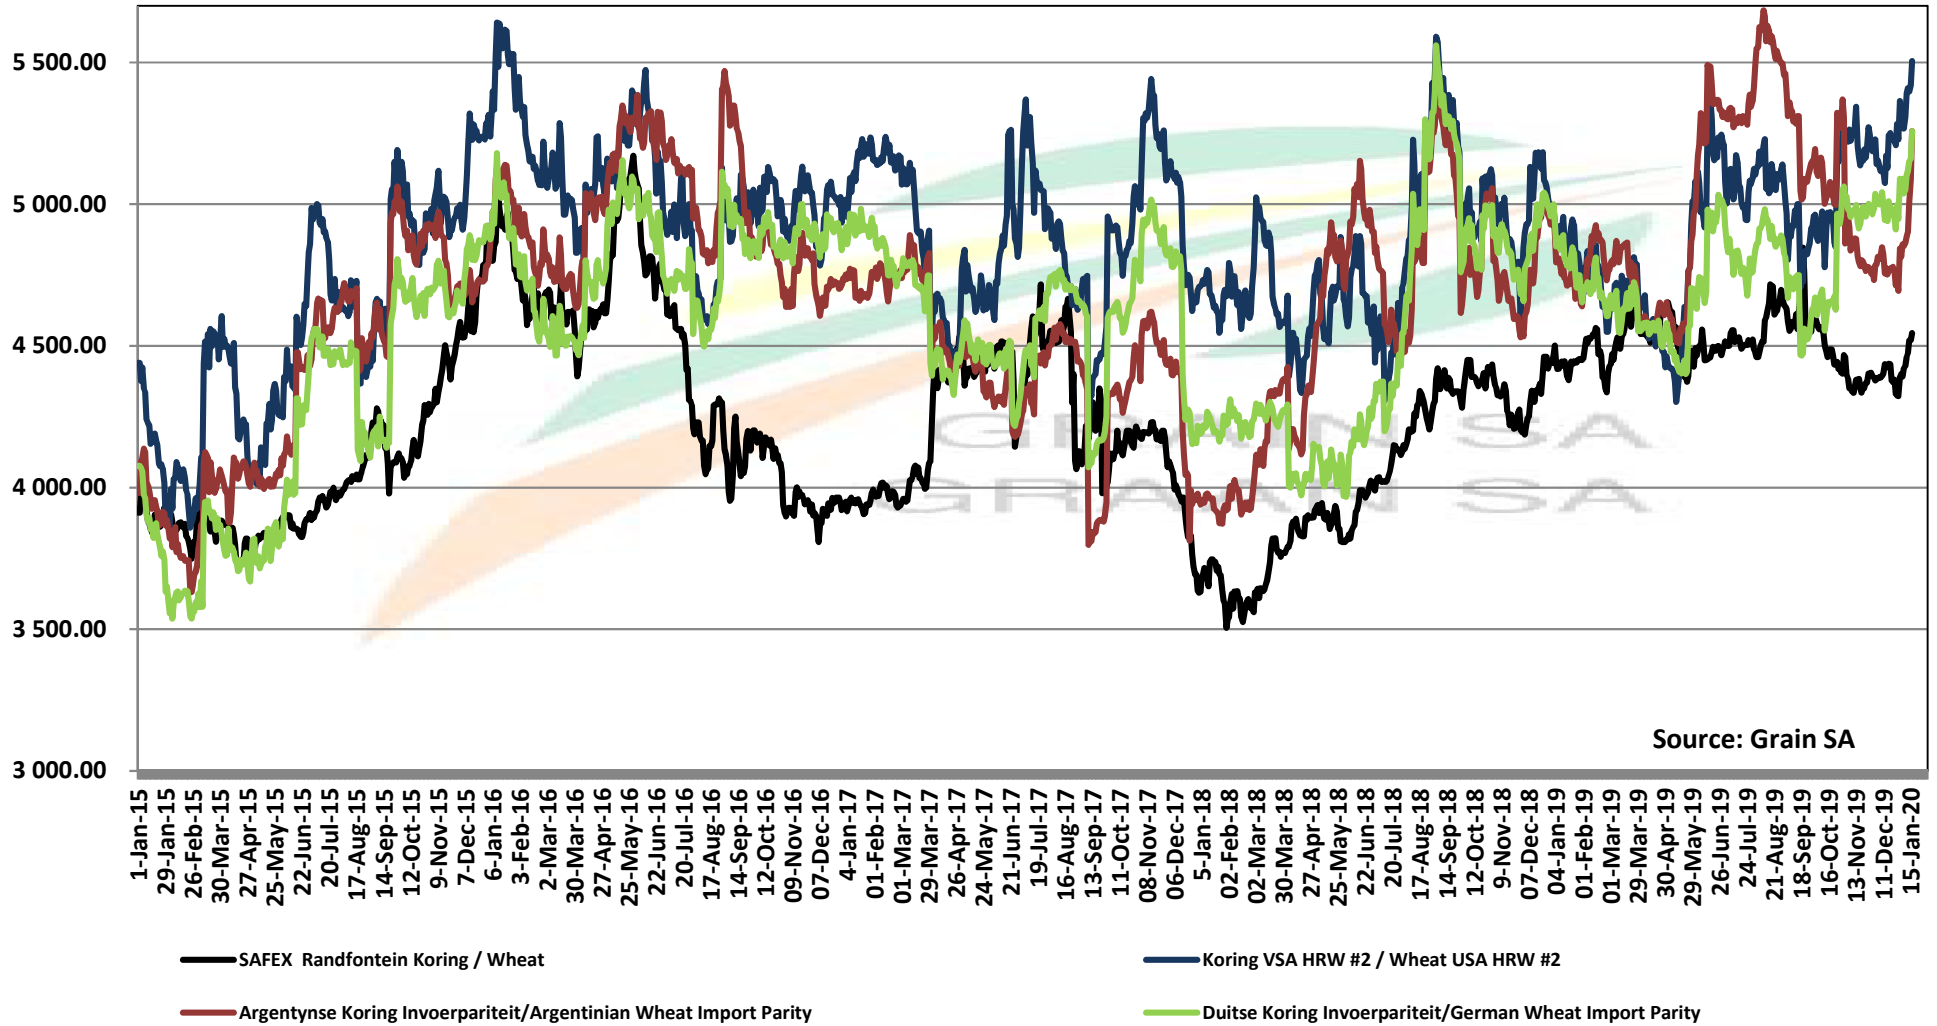

PRICES OF WHEAT DELIVERED IN RANDFONTEIN PRYSE VAN KORING GELEWER IN RANDFONTEIN