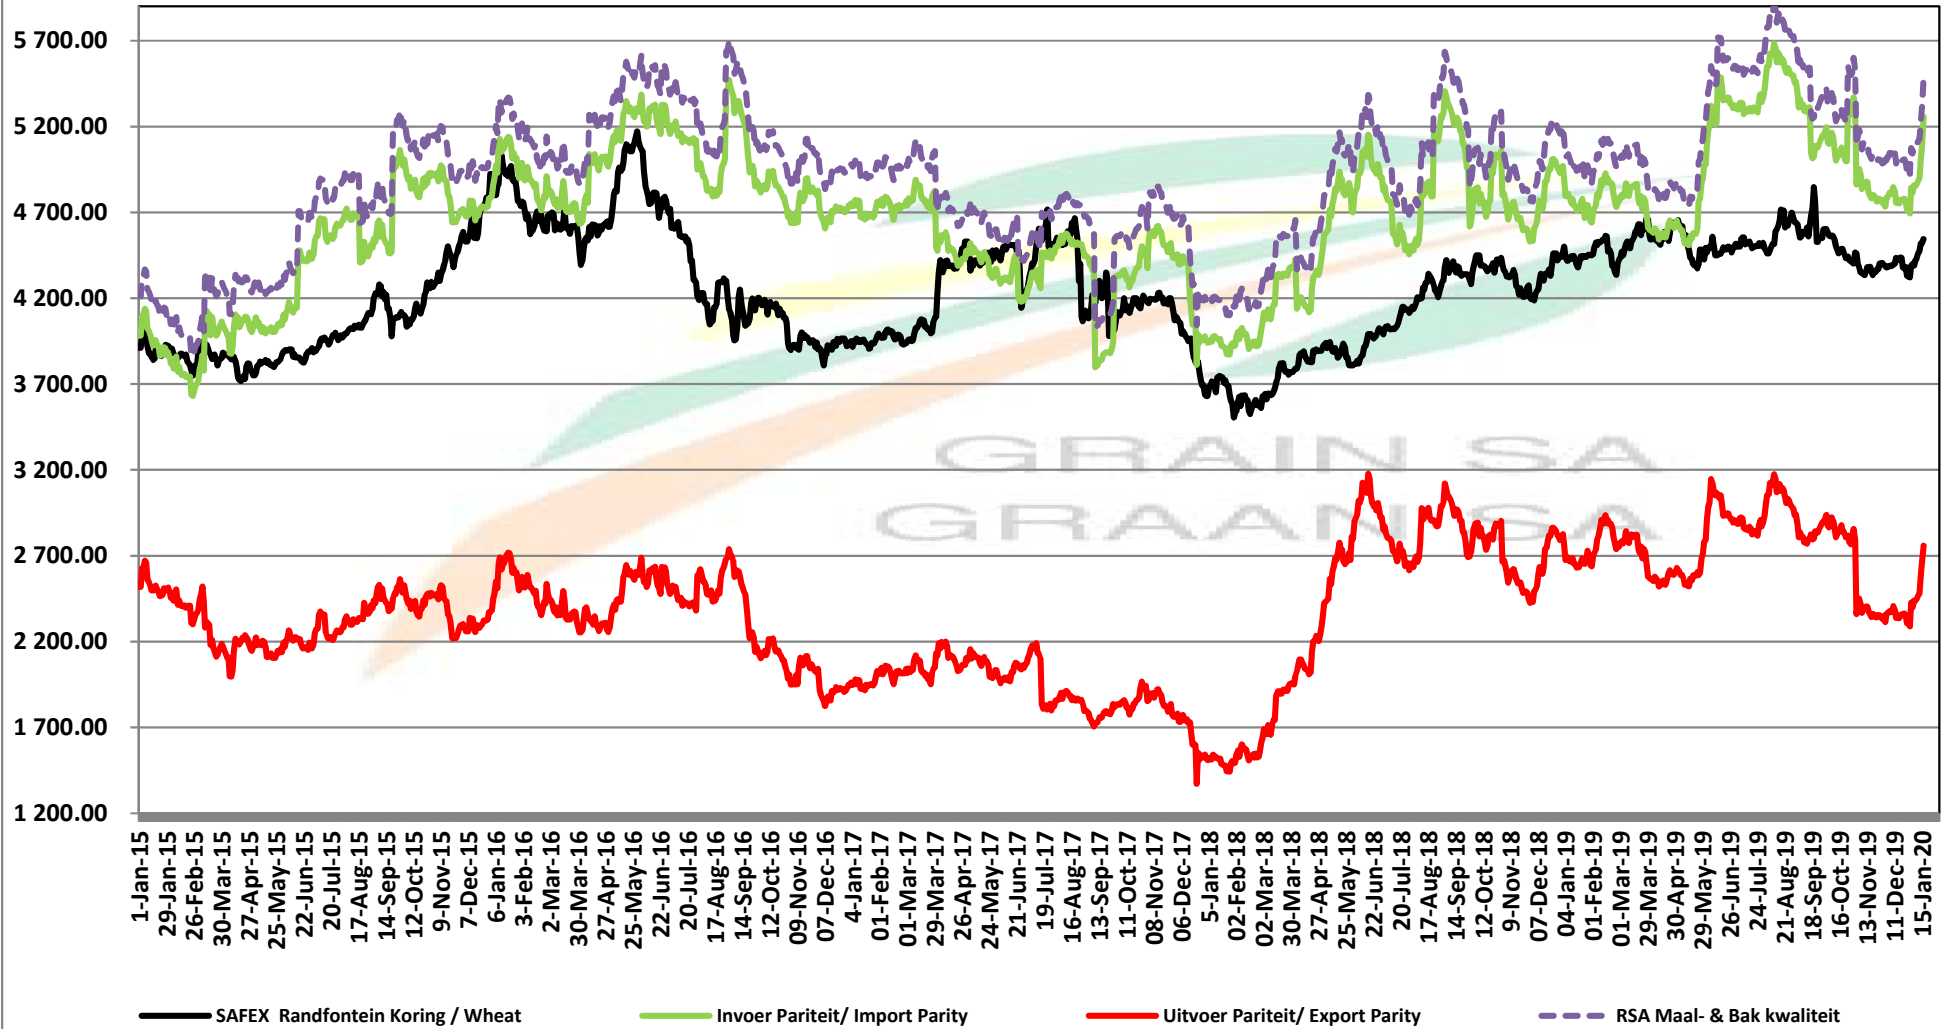

PRICES OF RSA AND ARGENTINE WHEAT DELIVERED IN RANDFONTEIN PRYSE VAN RSA EN ARGENTYNSE KORING GELEWER IN RANDFONTEIN

Source: Grain SA

PRICES OF SOUTH AFRICAN AND USA WHEAT DELIVERED IN RANDFONTEIN

PRYSE VAN SUID AFRIKAANSE EN VSA KORING GELEWER IN RANDFONTEIN

Source: Grain SA

PRICES OF WHEAT DELIVERED IN RANDFONTEIN PRYSE VAN KORING GELEWER IN RANDFONTEIN

PRICES OF RSA AND GERMAN WHEAT DELIVERED IN RANDFONTEIN

PRYSE VAN RSA EN DUITSTE KORING GELEWER IN RANDFONTEIN