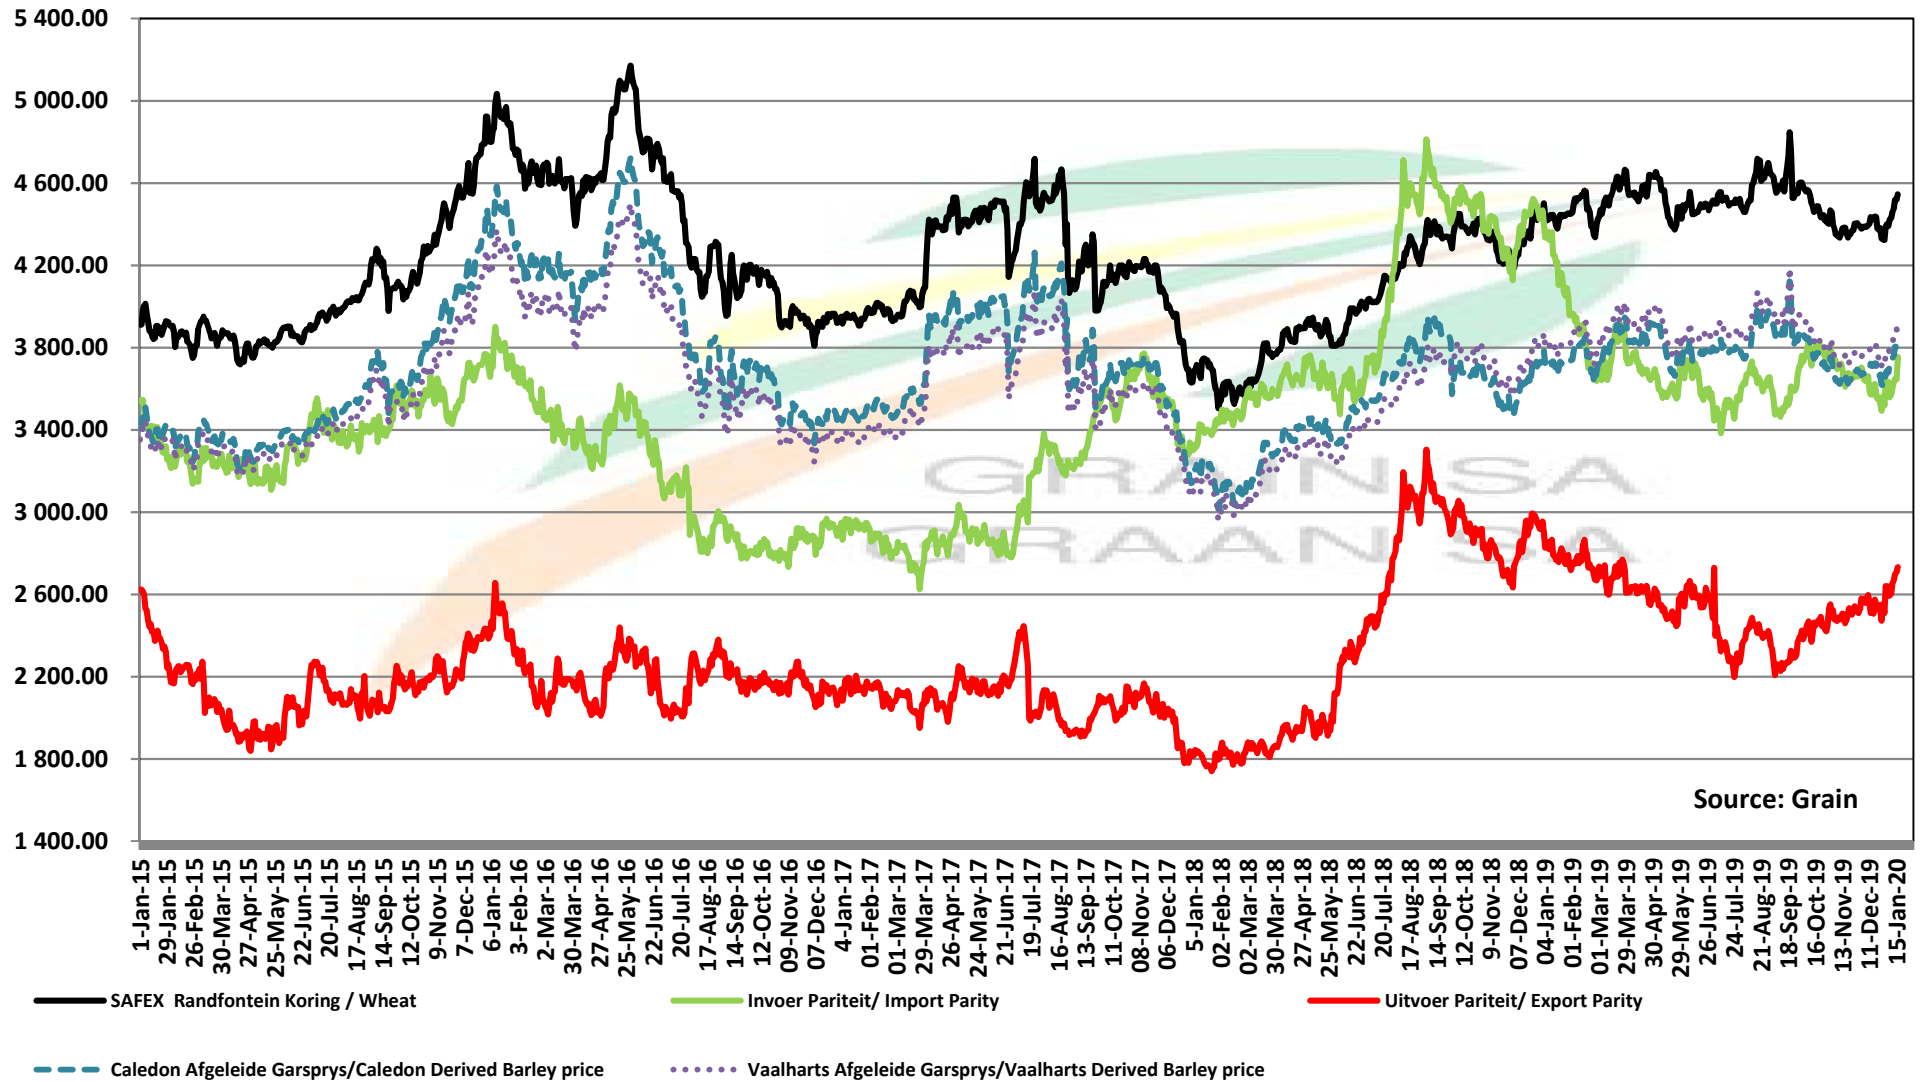

Source: Grain SA

PRICES OF WHEAT DELIVERED IN RANDFONTEIN PRYSE VAN KORING GELEWER IN RANDFONTEIN

PRICES OF RSA AND GERMAN WHEAT DELIVERED IN RANDFONTEIN

PRYSE VAN RSA EN DUITSTE KORING GELEWER IN RANDFONTEIN

Source: Grain SA

PRICES OF WHEAT DELIVERED IN DURBAN HARBOUR PRYSE VAN KORING VIR LEWERING IN DURBAN HAWE

PRICES OF BARLEY DELIVERED IN RANDFONTEIN

PRYSE VAN GARS GELEWER IN RANDFONTEIN

IMPORT PARITY OF USA HRW AND FRANCE FEED BARLEY