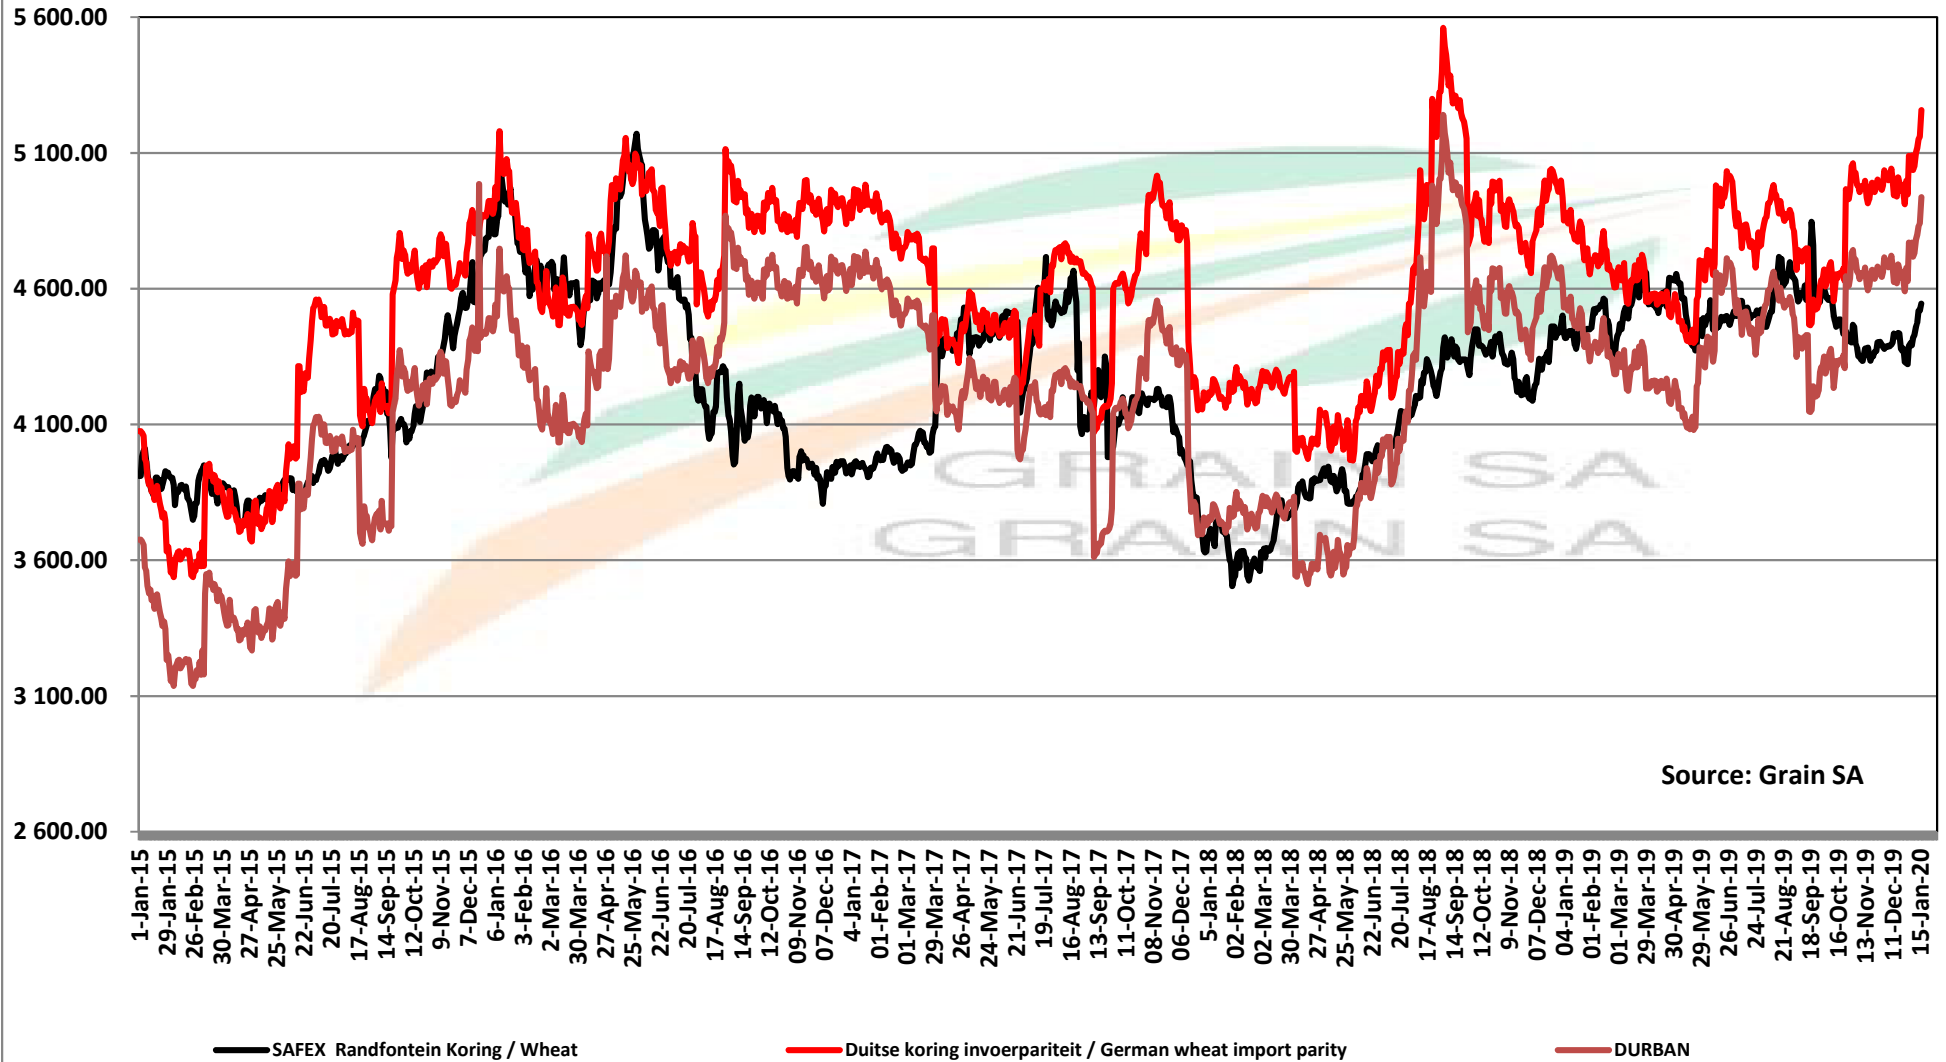

PRICES OF RSA AND GERMAN WHEAT DELIVERED IN RANDFONTEIN

PRYSE VAN RSA EN DUITSTE KORING GELEWER IN RANDFONTEIN

Source: Grain SA