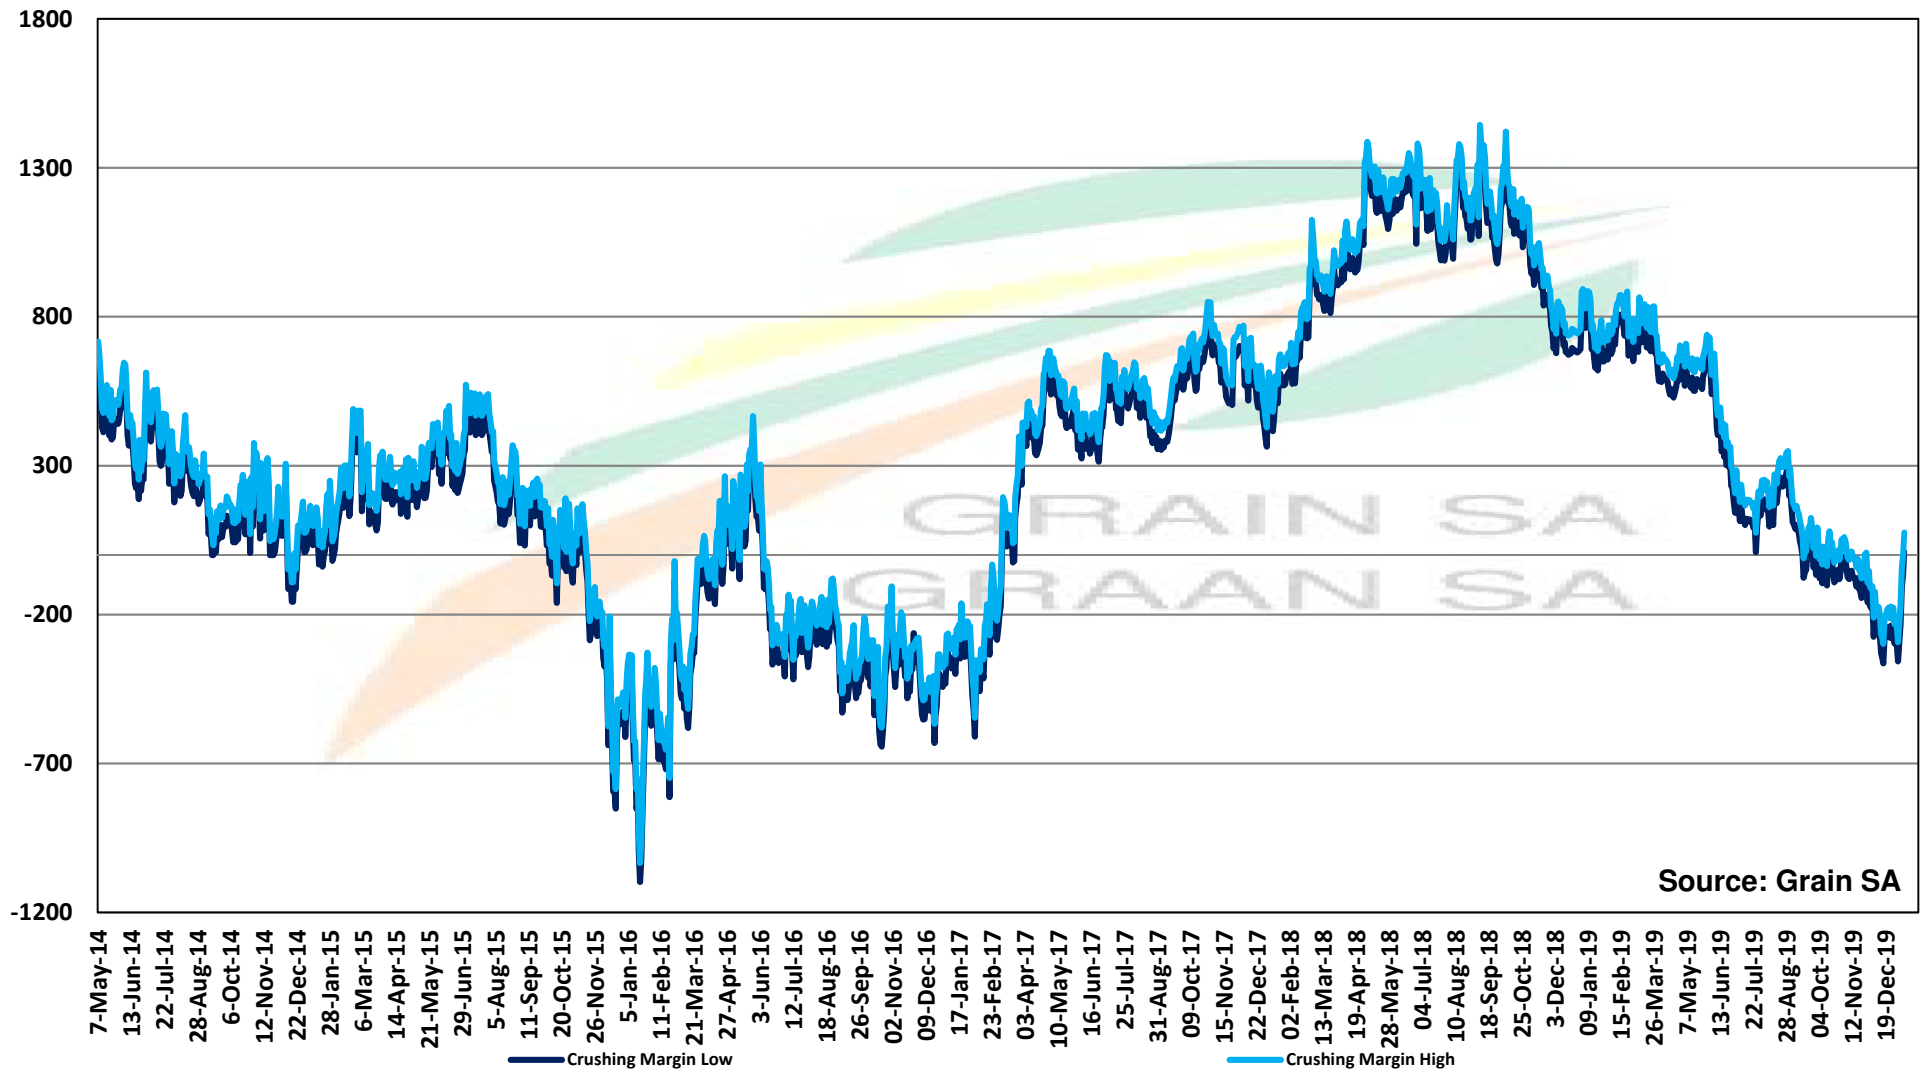

Source: Grain SA

PRICES OF DERIVED SOYBEAN DELIVERED IN RANDFONTEIN PRYSE VAN AFGELEIDE SOJABONE GELEWER IN RANDFONTEIN

Source: Grain SA

PRICES OF SOYBEAN CRUSHING MARGIN PRYSE VAN SOJABOON PERSMARGE

Source: Grain SA