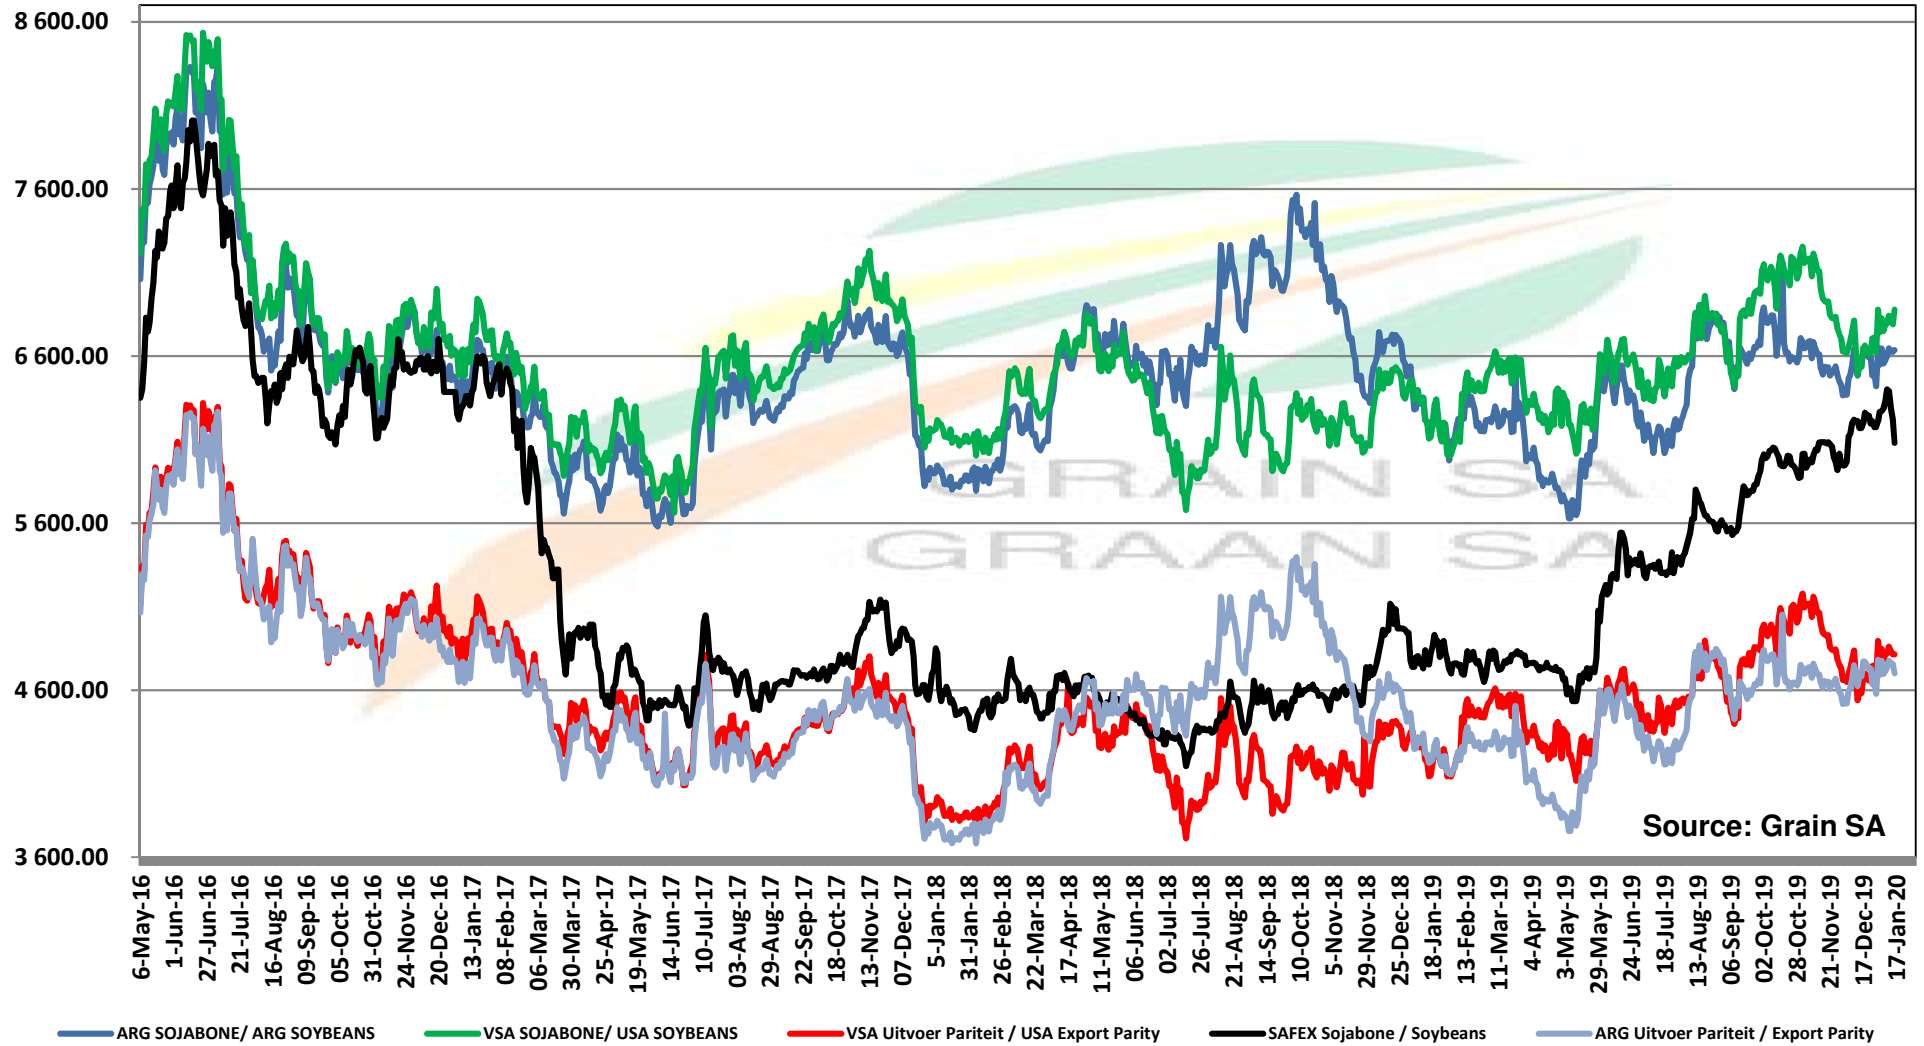

PRICES OF ARGENTINIAN SOYBEAN SEED DELIVERED IN RANDFONTEIN PRYSE VAN ARGENTYNSE SOJABOONSAAD GELEWER IN RANDFONTEIN

Source: Grain SA