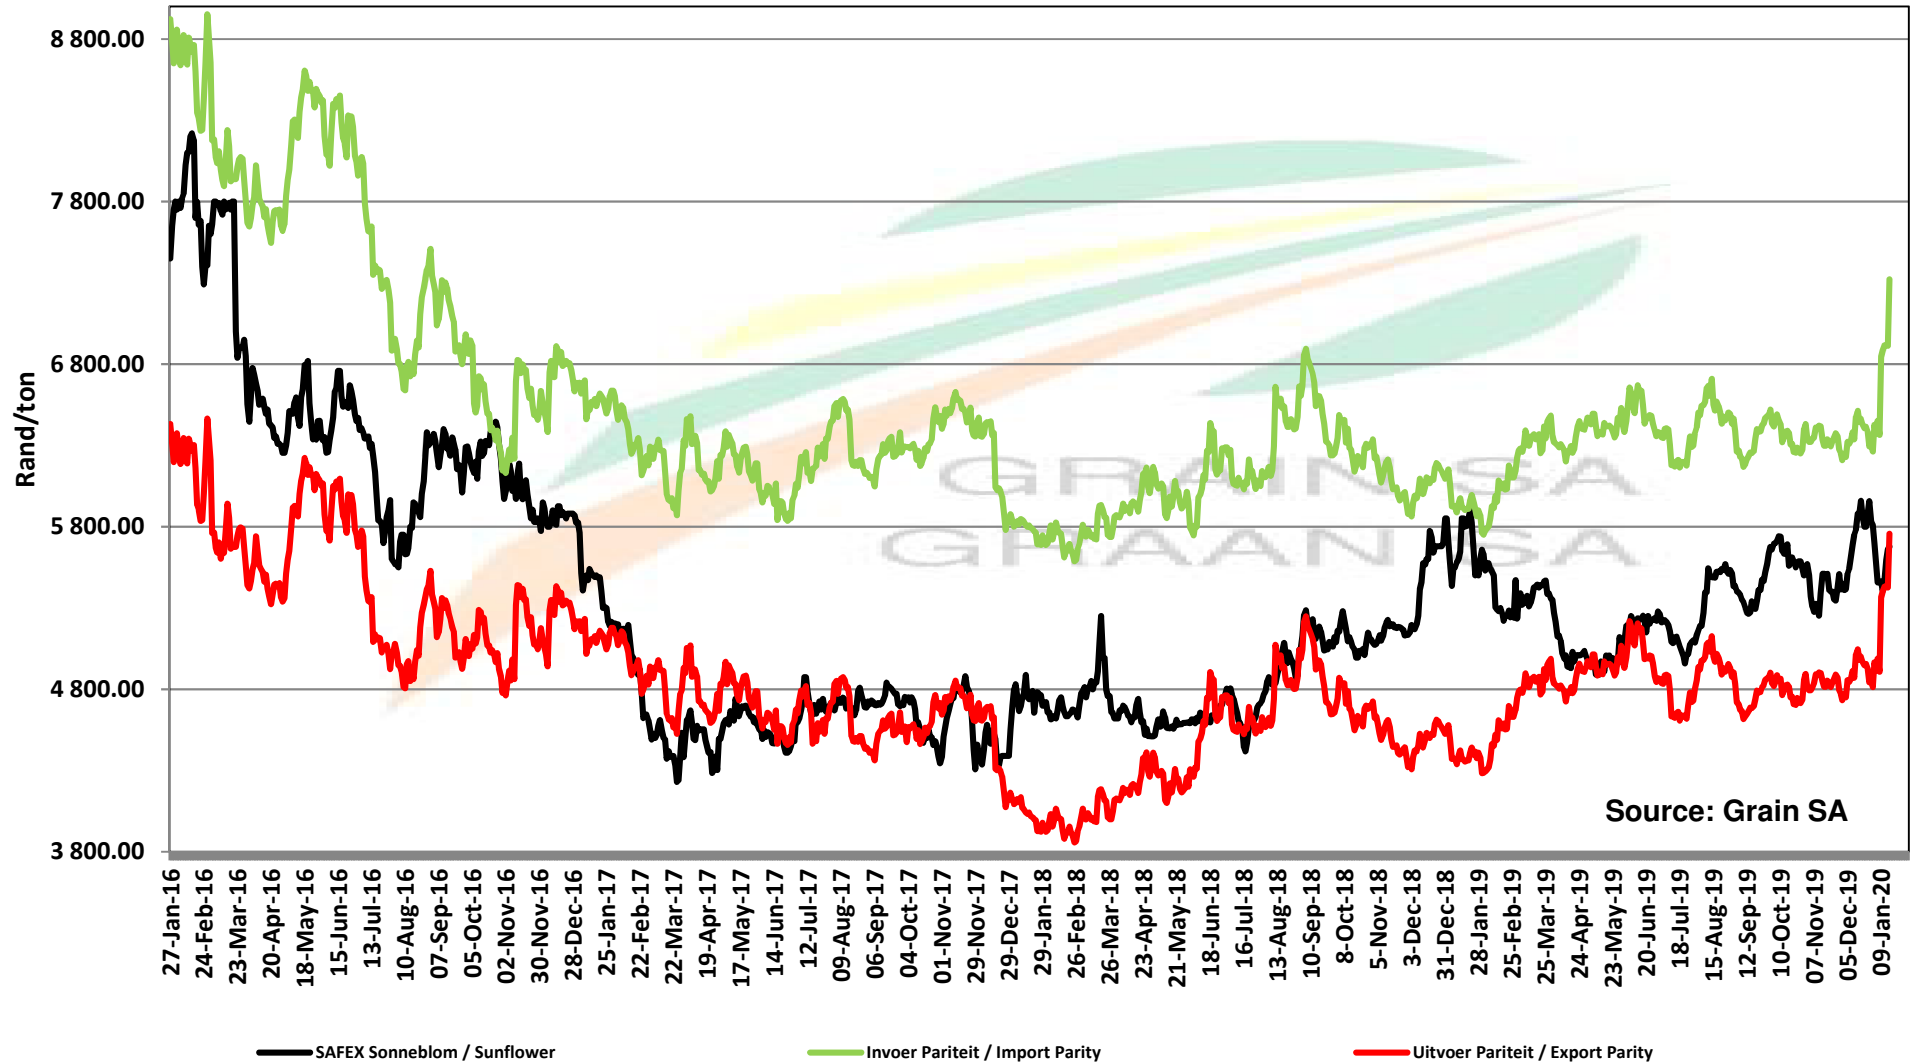

PRICES OF EU SUNFLOWER SEED DELIVERED IN RANDFONTEIN PRYSE VAN EU SONNEBLOMSAAD GELEWER IN RANDFONTEIN

Source: Grain SA

PRICES OF EU SUNFLOWER SEED DELIVERED IN RANDFONTEIN PRYSE VAN EU SONNEBLOMSAAD GELEWER IN RANDFONTEIN

Source: Grain SA

PRICES OF DERIVED SOYBEAN DELIVERED IN RANDFONTEIN PRYSE VAN AFGELEIDE SOJABONE GELEWER IN RANDFONTEIN

Source: Grain SA

PRICES OF SOYBEAN CRUSHING MARGIN PRYSE VAN SOJABOON PERSMARGE

Source: Grain SA