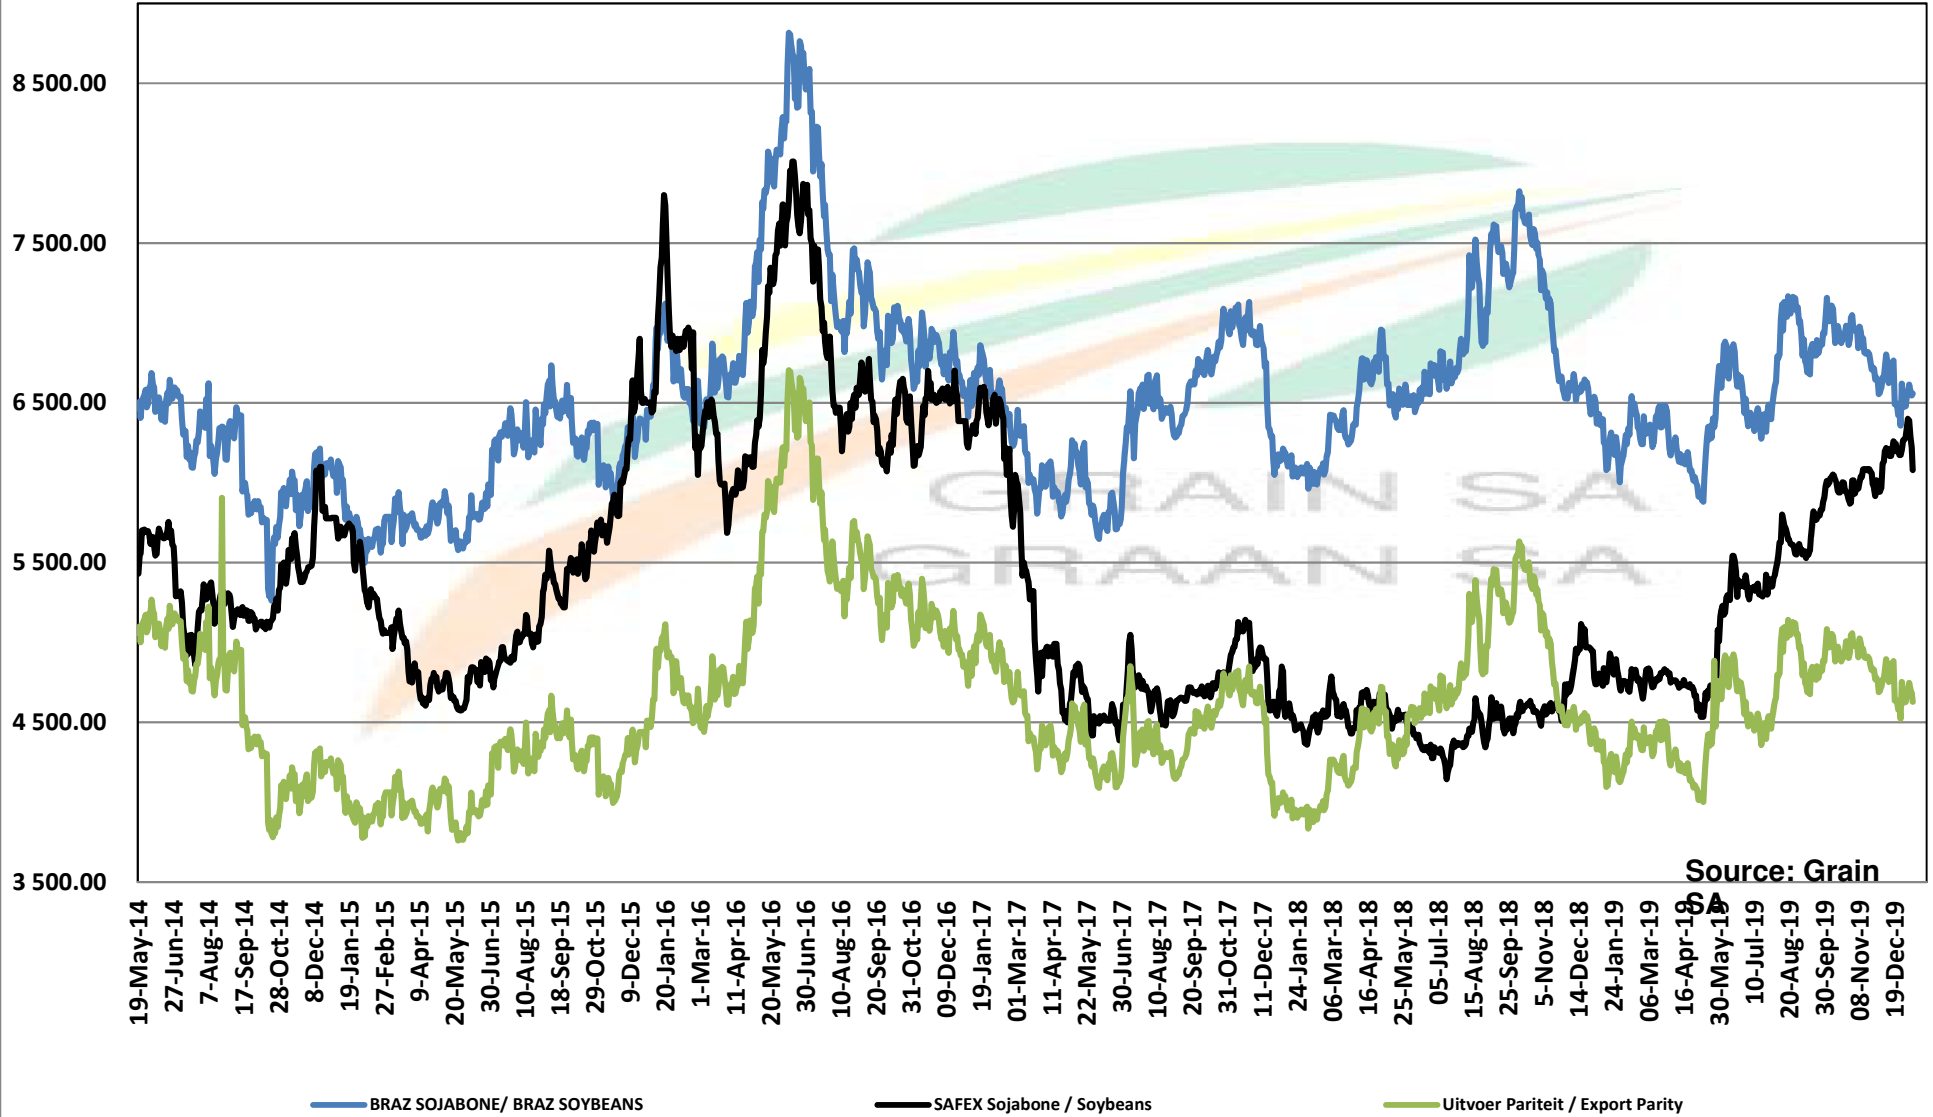

PRICES OF BRAZILIAN SOYBEAN DELIVERED IN RANDFONTEIN PRYSE VAN BRASILIAANSE SOJABONE GELEWER IN RANDFONTEIN