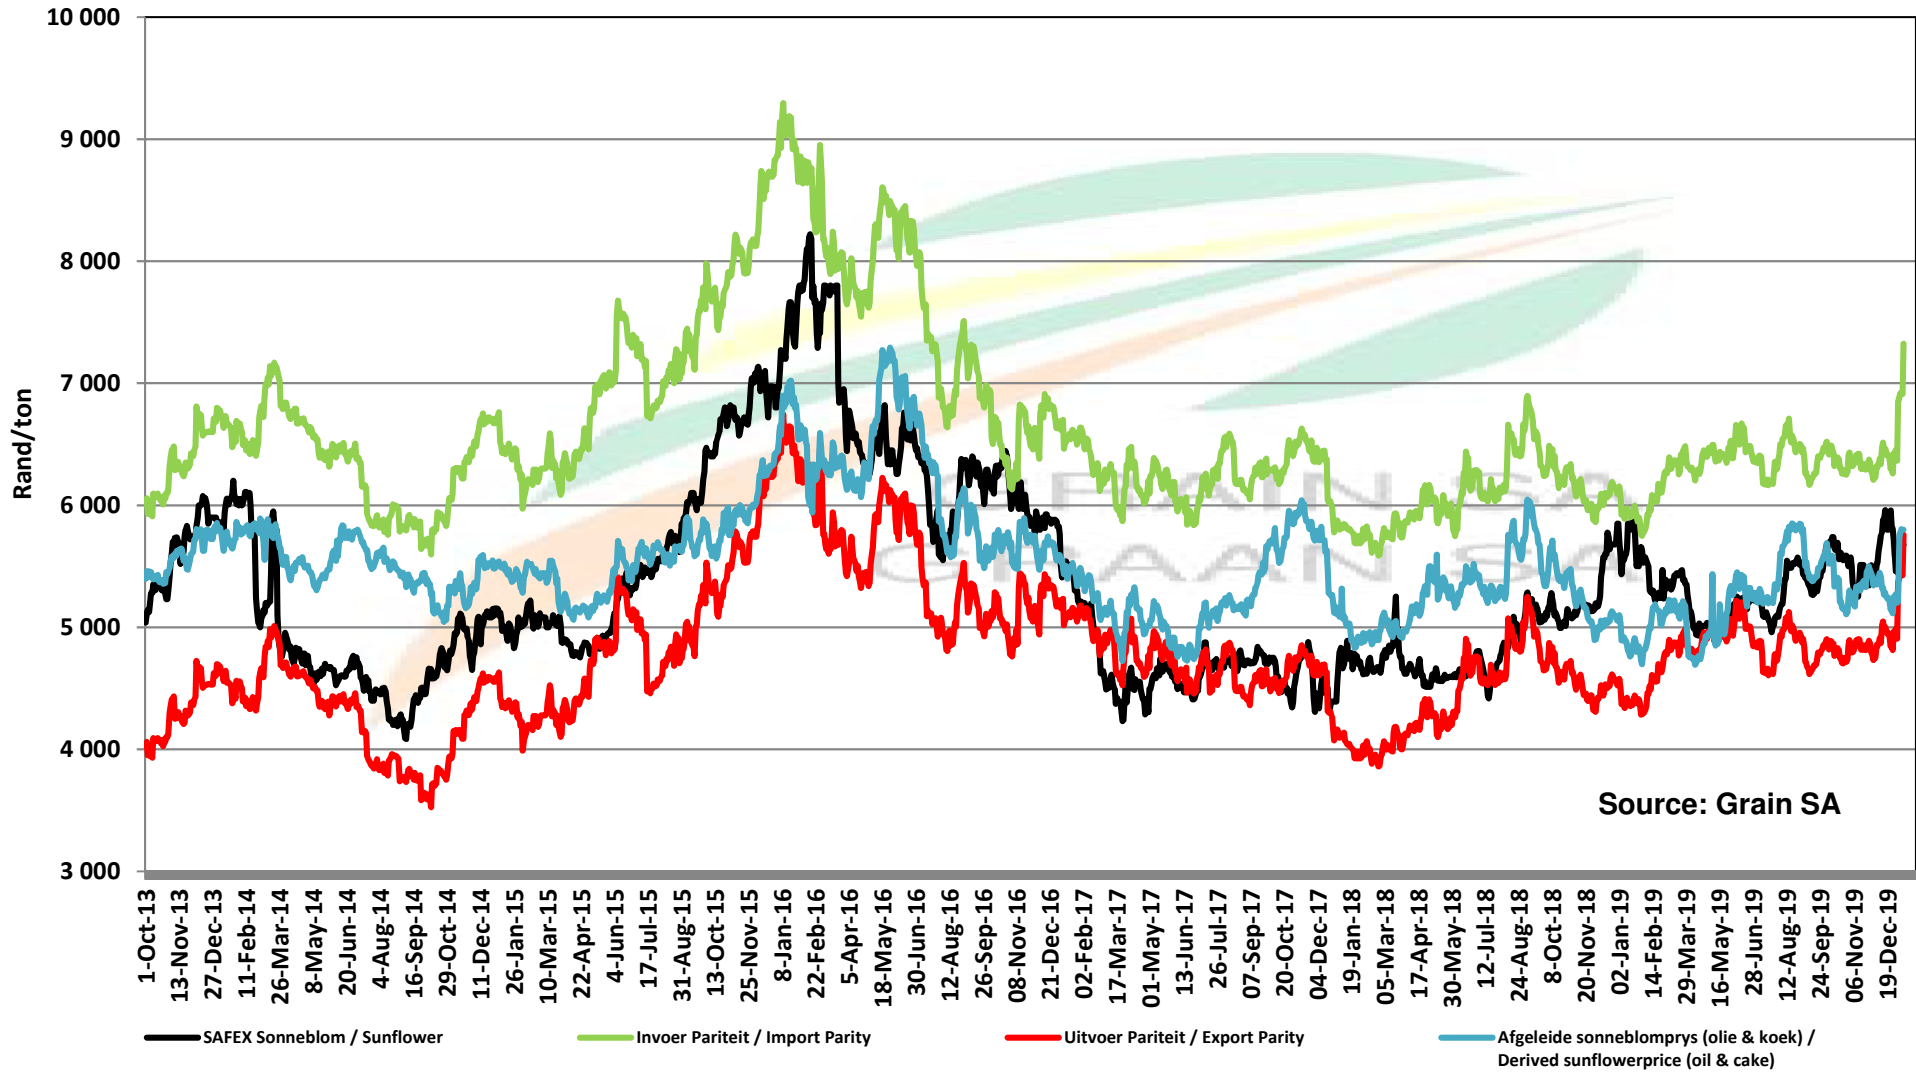

PRICES OF EU SUNFLOWER SEED DELIVERED IN RANDFONTEIN PRYSE VAN EU SONNEBLOMSAAD GELEWER IN RANDFONTEIN

Source: Grain SA

PRICES OF EU SUNFLOWER SEED DELIVERED IN RANDFONTEIN PRYSE VAN EU SONNEBLOMSAAD GELEWER IN RANDFONTEIN