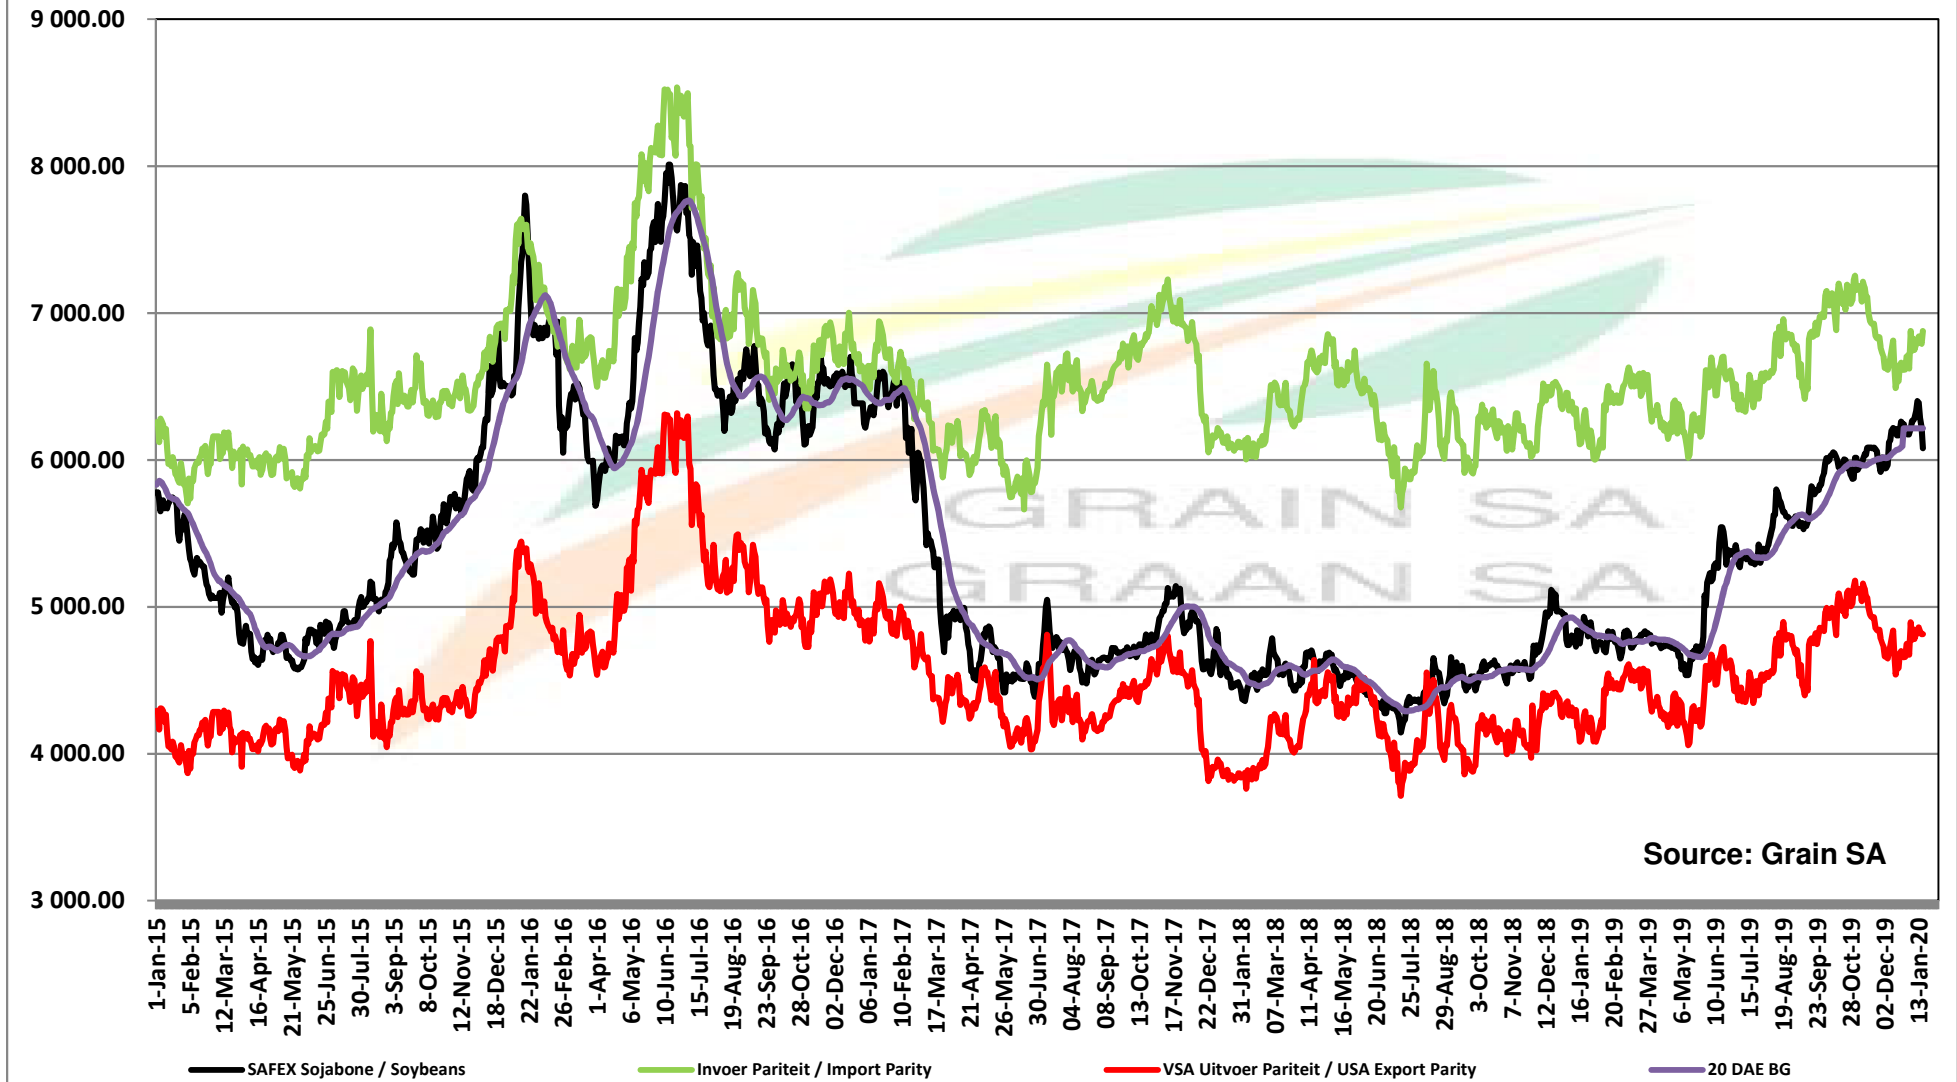

PRICES OF SOYBEAN SEED DELIVERED IN RANDFONTEIN PRYSE VAN SOJABOONSAAD GELEWER IN RANDFONTEIN