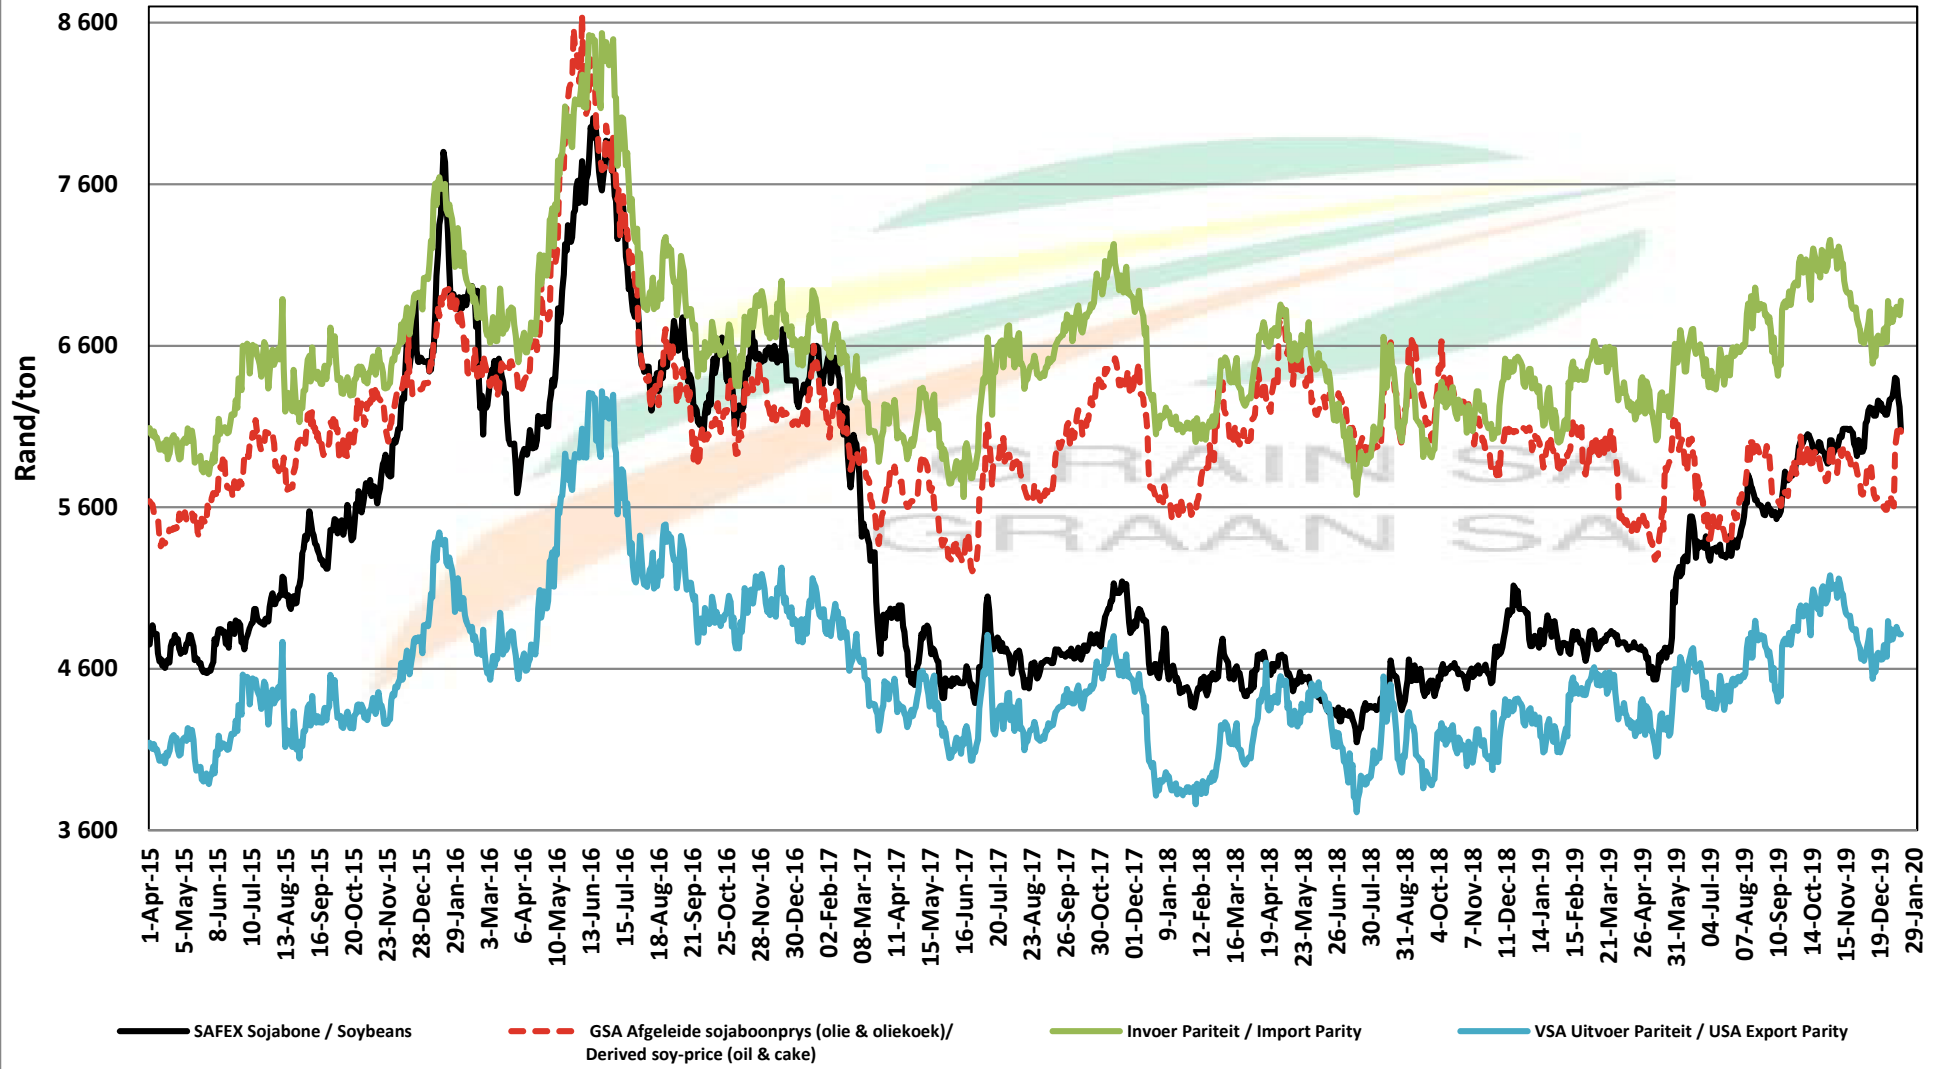

PRICES OF SOYBEAN SEED DELIVERED IN RANDFONTEIN PRYSE VAN SOJABOONSAAD GELEWER IN RANDFONTEIN

PRICES OF ARGENTINIAN SOYBEAN SEED DELIVERED IN RANDFONTEIN PRYSE VAN ARGENTYNSE SOJABOONSAAD GELEWER IN RANDFONTEIN

Source: Grain SA

PRICES OF DERIVED SOYBEAN DELIVERED IN RANDFONTEIN PRYSE VAN AFGELEIDE SOJABONE GELEWER IN RANDFONTEIN

Source: Grain SA

PRICES OF SOYBEAN CRUSHING MARGIN PRYSE VAN SOJABOON PERSMARGE

Source: Grain SA