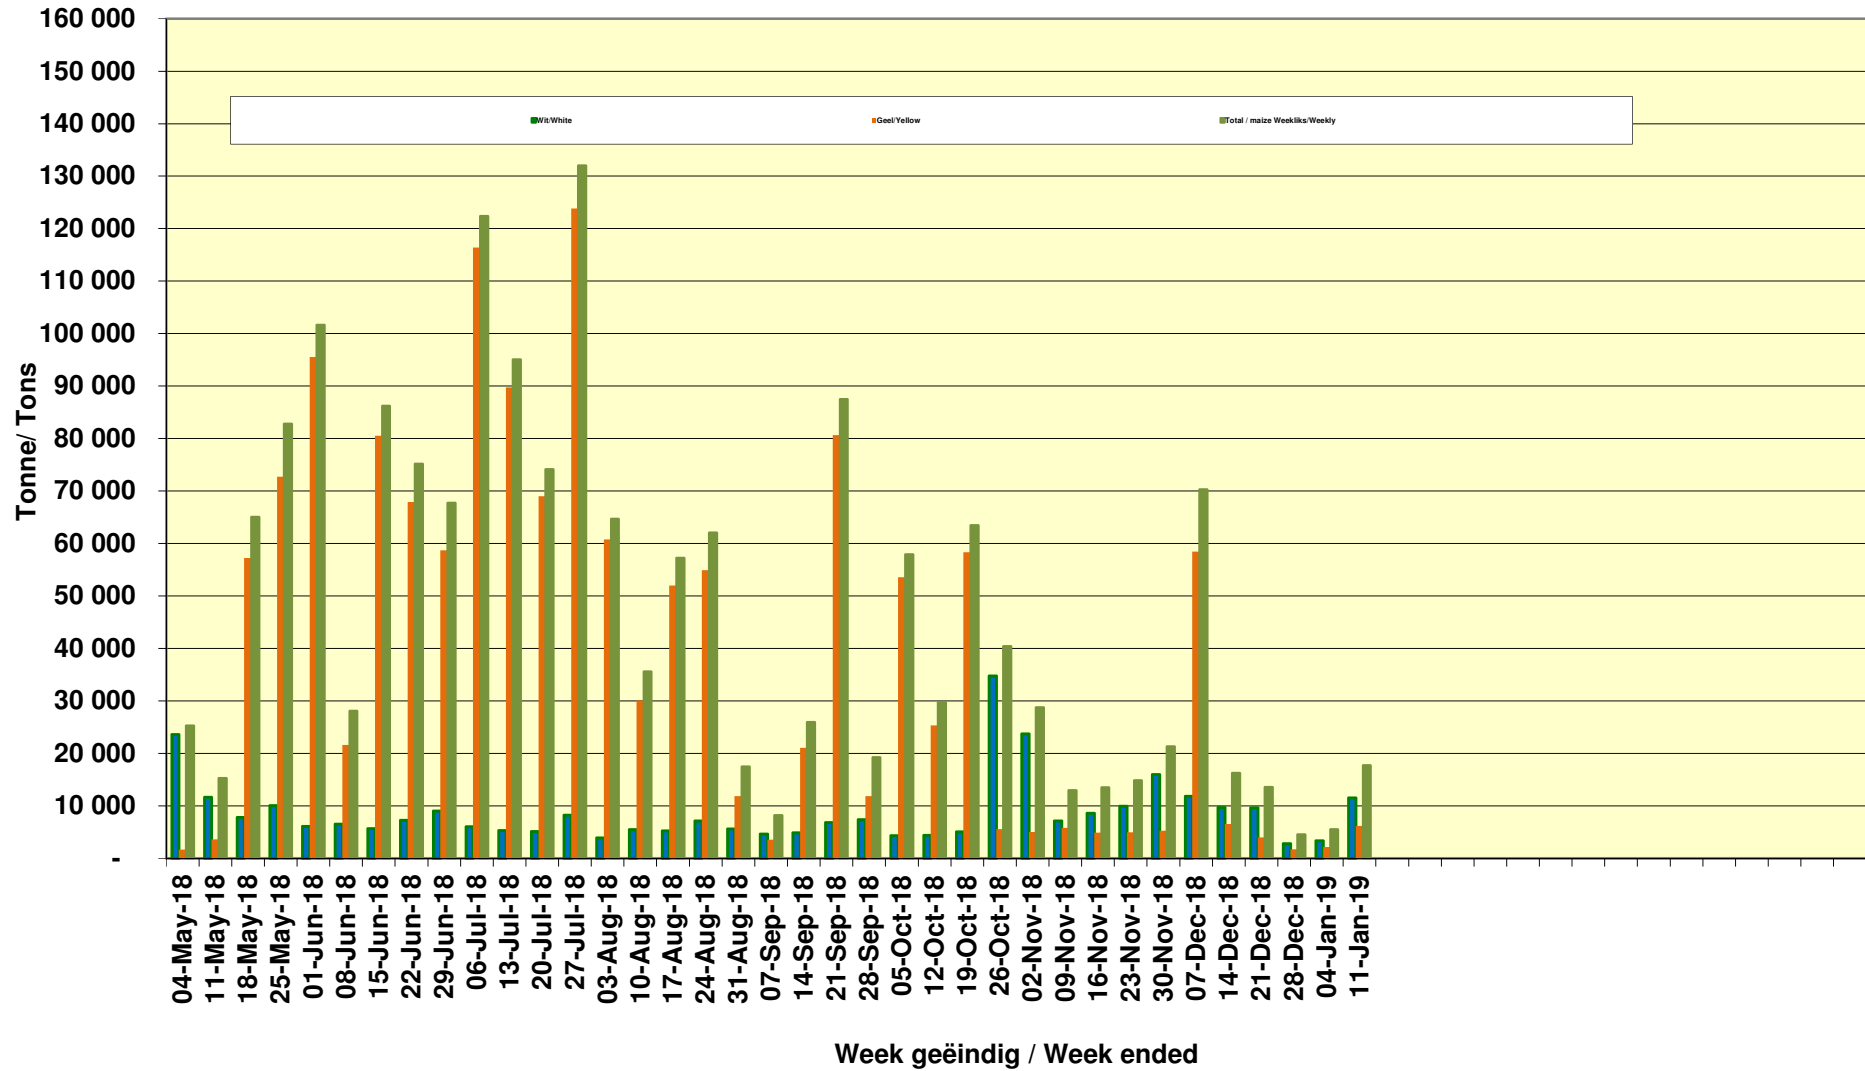

RSA Weeklikse mielie-uitvoere RSA Weekly maize exports