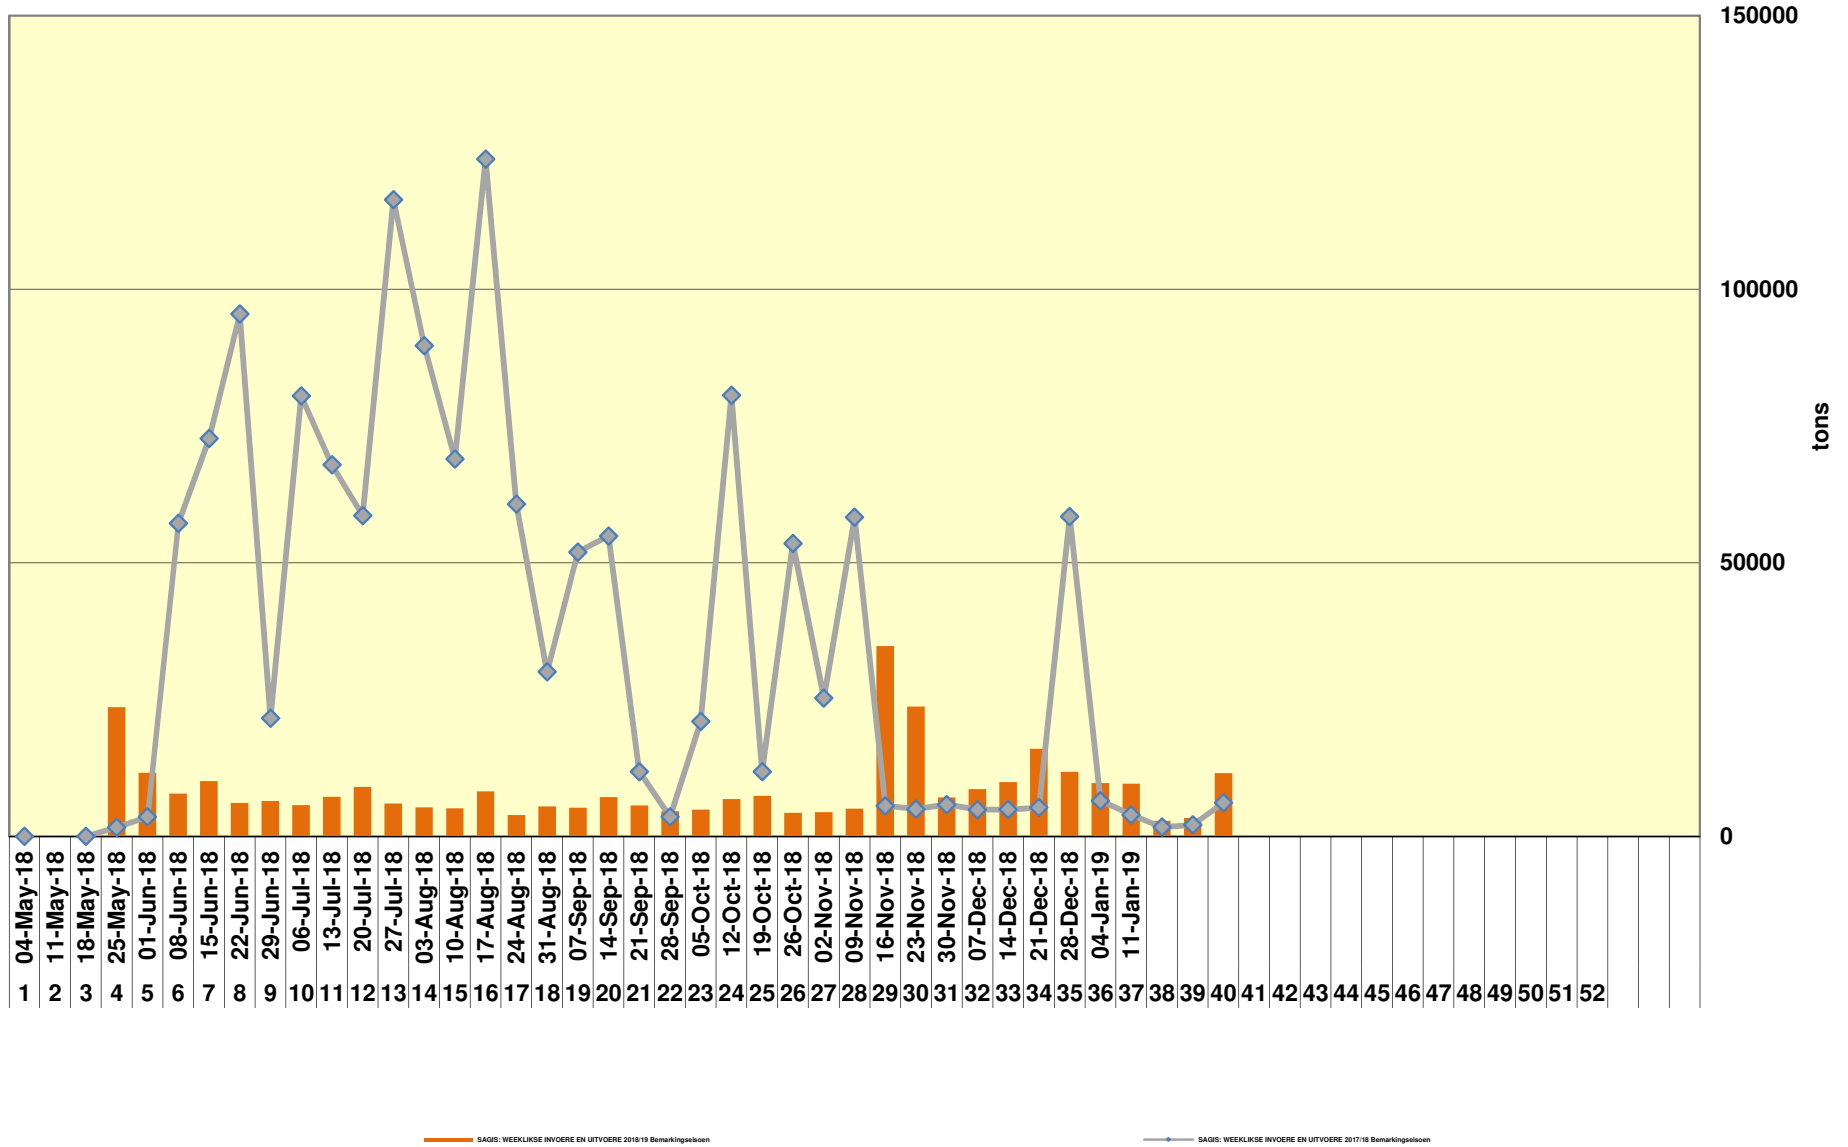

**Yellow Maize Exports for 2018/19 (ton, %)**

### White Maize Exports for 2017/18 (ton, %)

Cumulative Exports of Yellow Maize for 2017/18