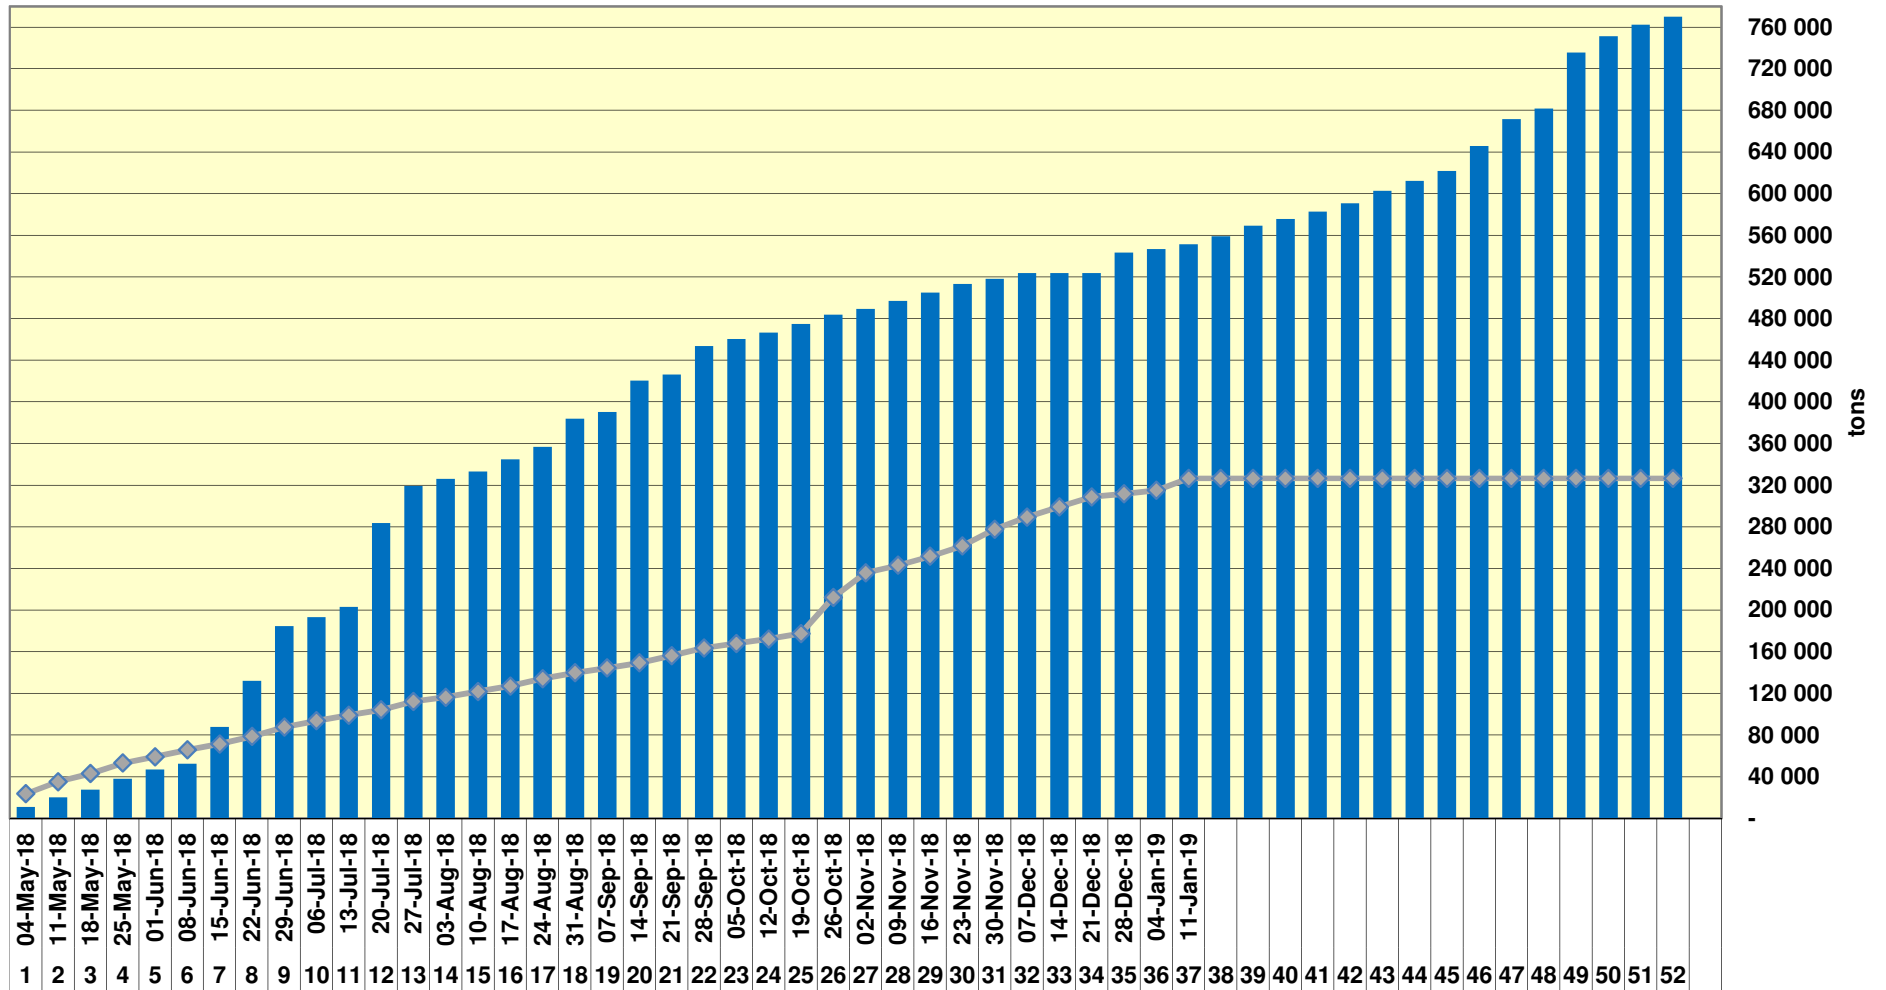

Cumulative Exports of White Maize for 2018/19

■ SAGIS: WEEKLIJSE INVOERE EN UITVOERE 2017/18 Bemakingsseizoen

◆ SAGIS: WEEKLIJSE INVOERE EN UITVOERE 2018/19 Bemakingsseizoen