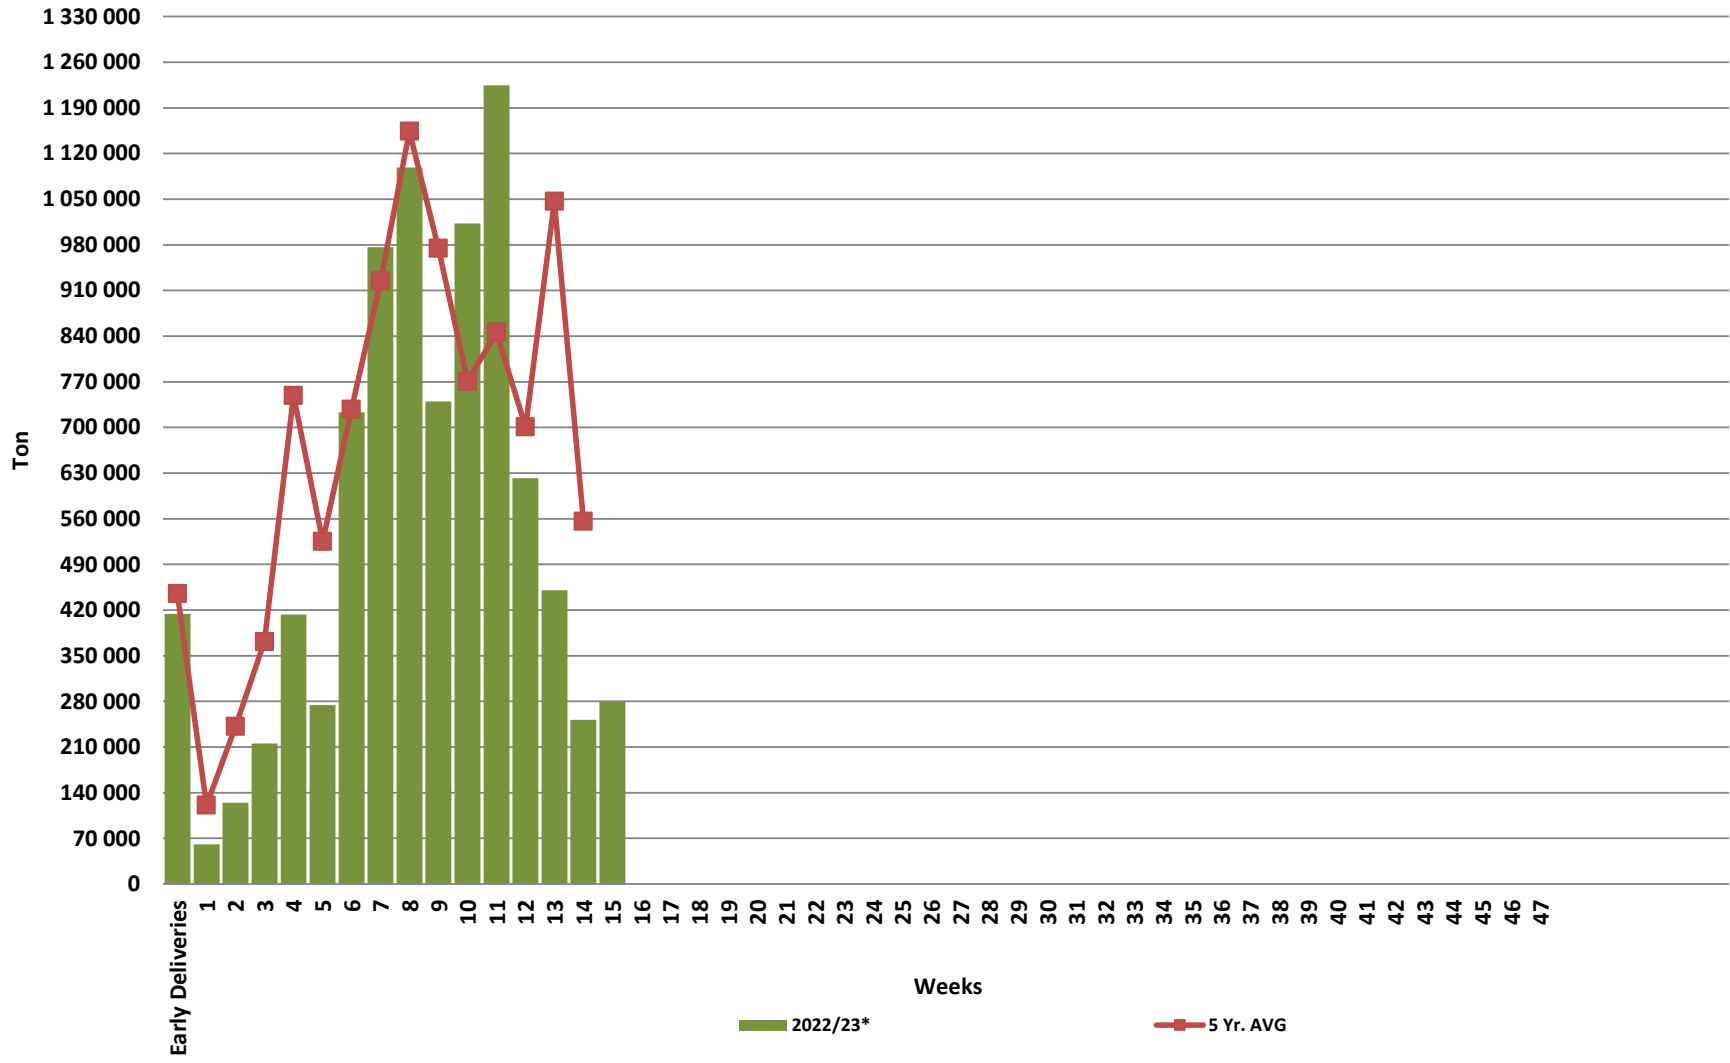

White Maize: Weekly producer deliveries

Yellow Maize: Weekly producer deliveries

Weeklikse mielielewerings (Bemarkingsjaar: Mei tot April 2020/21)

Weeklikse totale mielielewerings (Bemarkingsjaar: Mei tot April)

Weeklikse kumulatiewe mielielewerings (Bemarkingsjaar: Mei tot April)

Total YTD WM deliveries for the 2022/23 season vs previous season's

Total YTD YM deliveries for the 2022/23 season vs previous season's