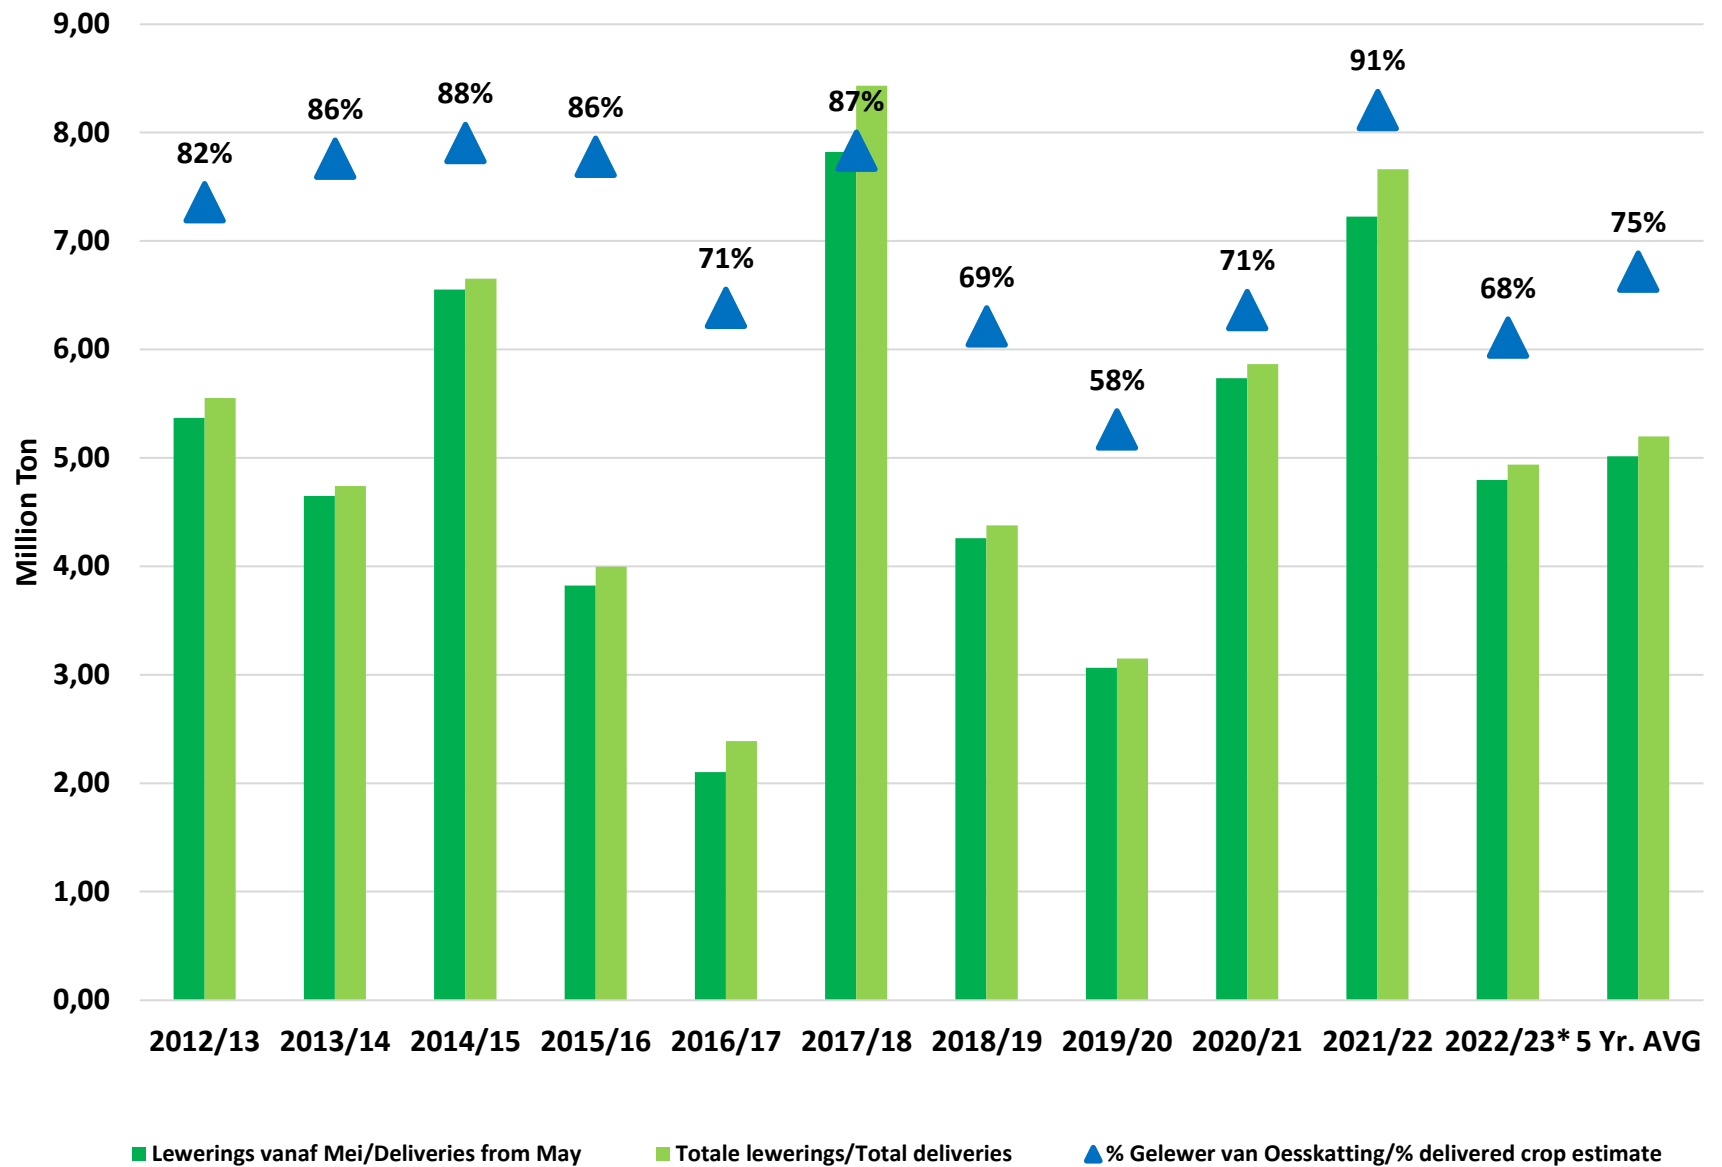

White Maize: Weekly producer deliveries

Yellow Maize: Weekly producer deliveries

Weeklikse mielielewerings (Bemarkingsjaar: Mei tot April 2020/21)

Weeklikse totale mielielewerings (Bemarkingsjaar: Mei tot April)

Weeklikse kumulatiewe mielielewerings (Bemarkingsjaar: Mei tot April)

Total YTD WM deliveries for the 2022/23 season vs previous season's

Total YTD YM deliveries for the 2022/23 season vs previous season's