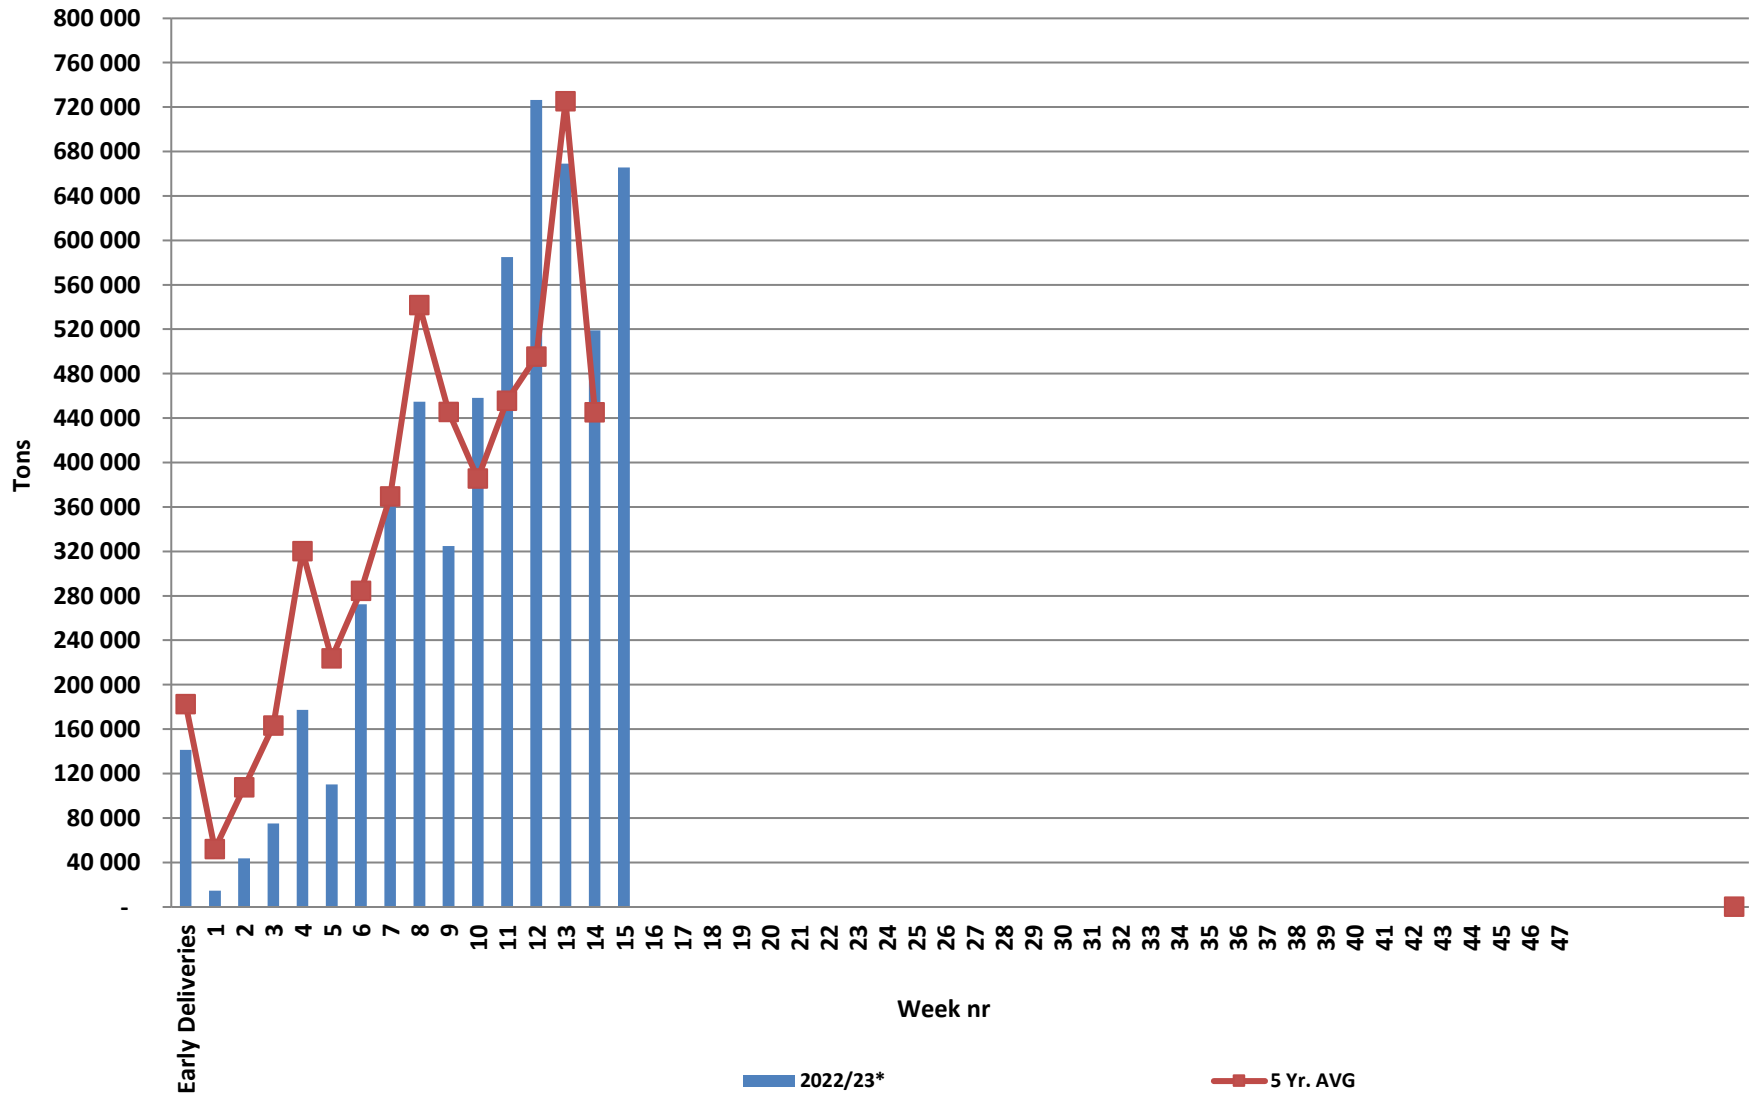

White Maize: Weekly producer deliveries

Yellow Maize: Weekly producer deliveries

Weeklikse mielielewerings (Bemarkingsjaar: Mei tot April 2020/21)

Weeklikse totale mielielewerings (Bemarkingsjaar: Mei tot April)

Weeklikse kumulatiewe mielielewerings (Bemarkingsjaar: Mei tot April)

Total YTD WM deliveries for the 2022/23 season vs previous season's

Total YTD YM deliveries for the 2022/23 season vs previous season's