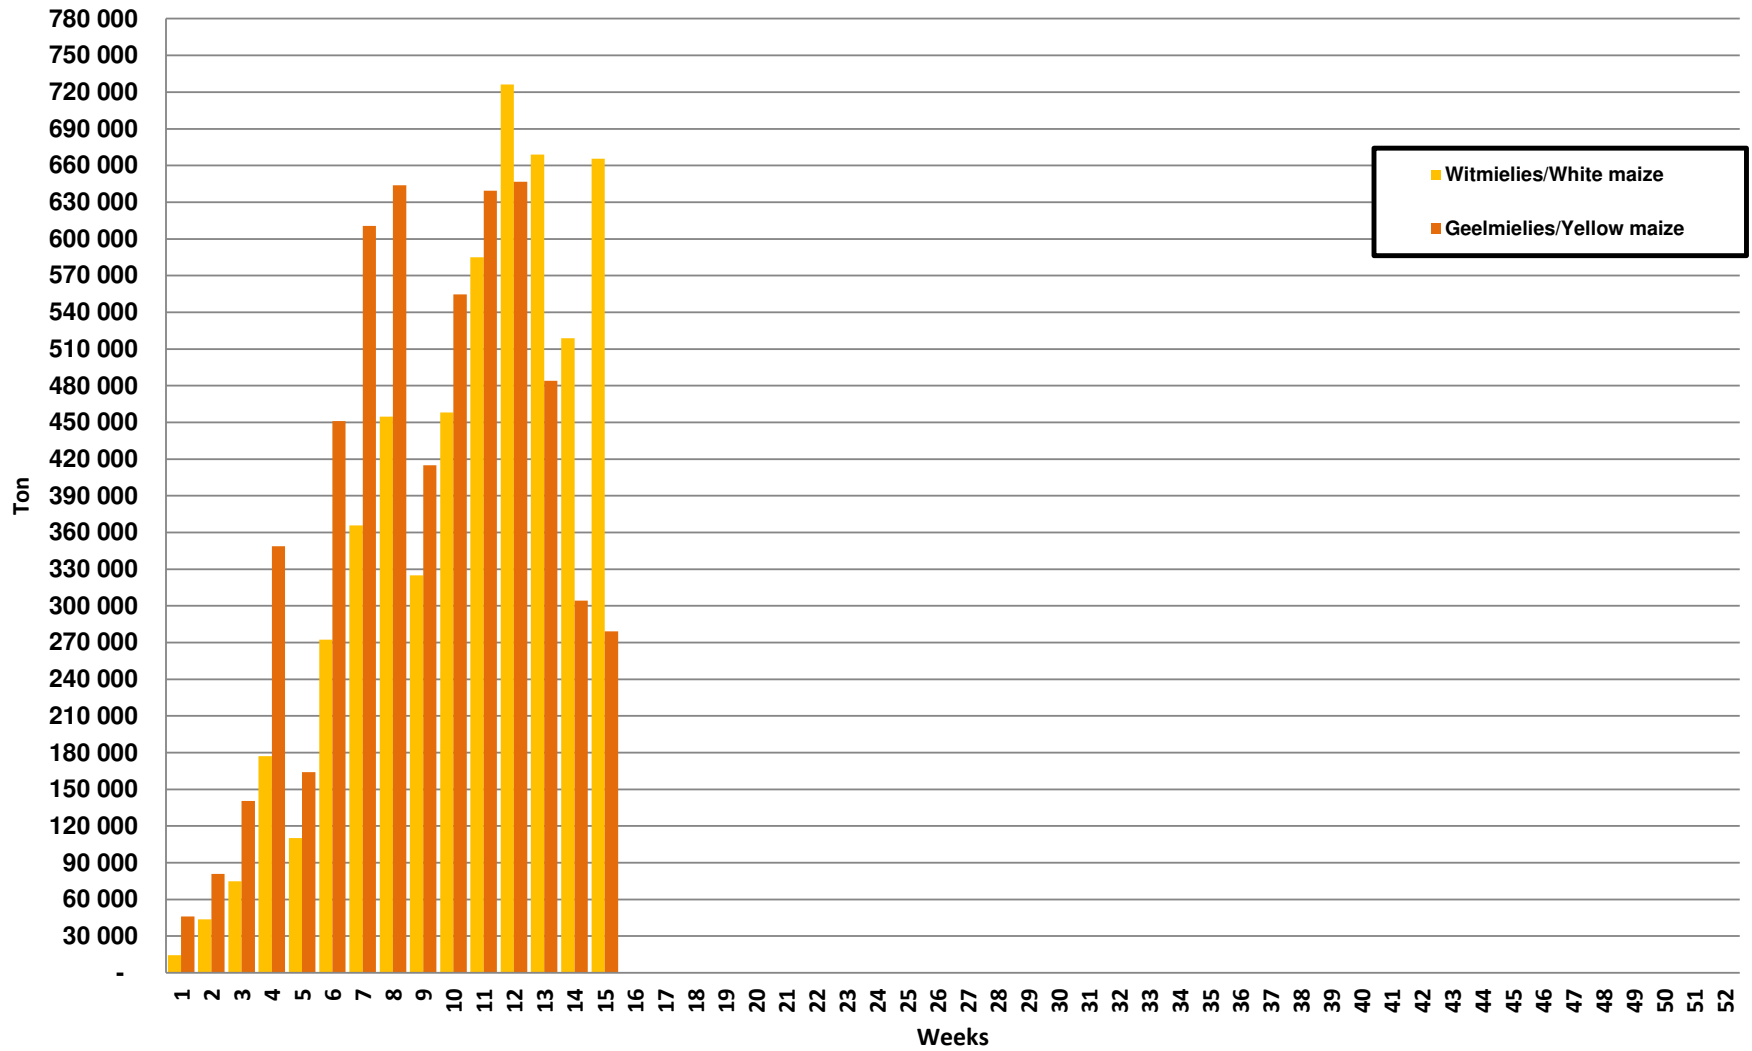

White Maize: Weekly producer deliveries

Yellow Maize: Weekly producer deliveries

Weeklikse mielielewerings (Bemarkingsjaar: Mei tot April 2020/21)

Weeklikse totale mielielewerings (Bemarkingsjaar: Mei tot April)

Weeklikse kumulatiewe mielielewerings (Bemarkingsjaar: Mei tot April)

Total YTD WM deliveries for the 2022/23 season vs previous season's

Total YTD YM deliveries for the 2022/23 season vs previous season's