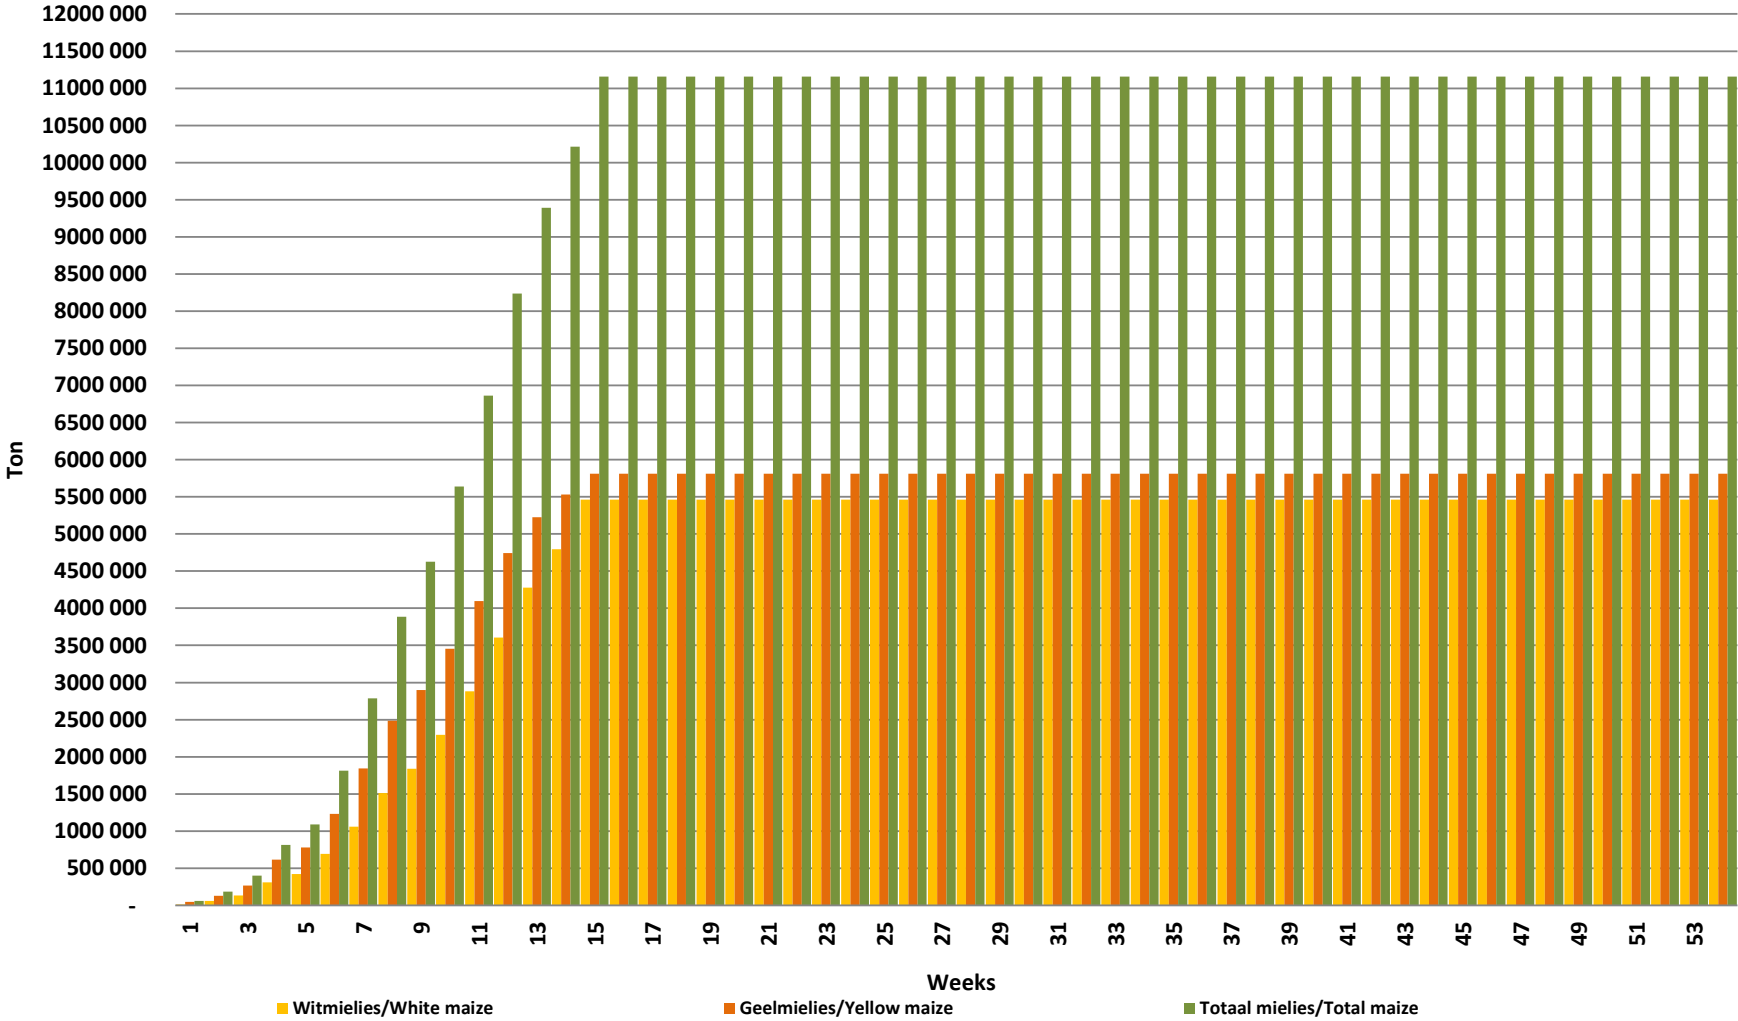

White Maize: Weekly producer deliveries

Yellow Maize: Weekly producer deliveries

Weeklikse mielielewerings (Bemarkingsjaar: Mei tot April 2020/21)

Weeklikse totale mielielewerings (Bemarkingsjaar: Mei tot April)

Weeklikse kumulatiewe mielielewerings (Bemarkingsjaar: Mei tot April)

Total YTD WM deliveries for the 2022/23 season vs previous season's

Total YTD YM deliveries for the 2022/23 season vs previous season's