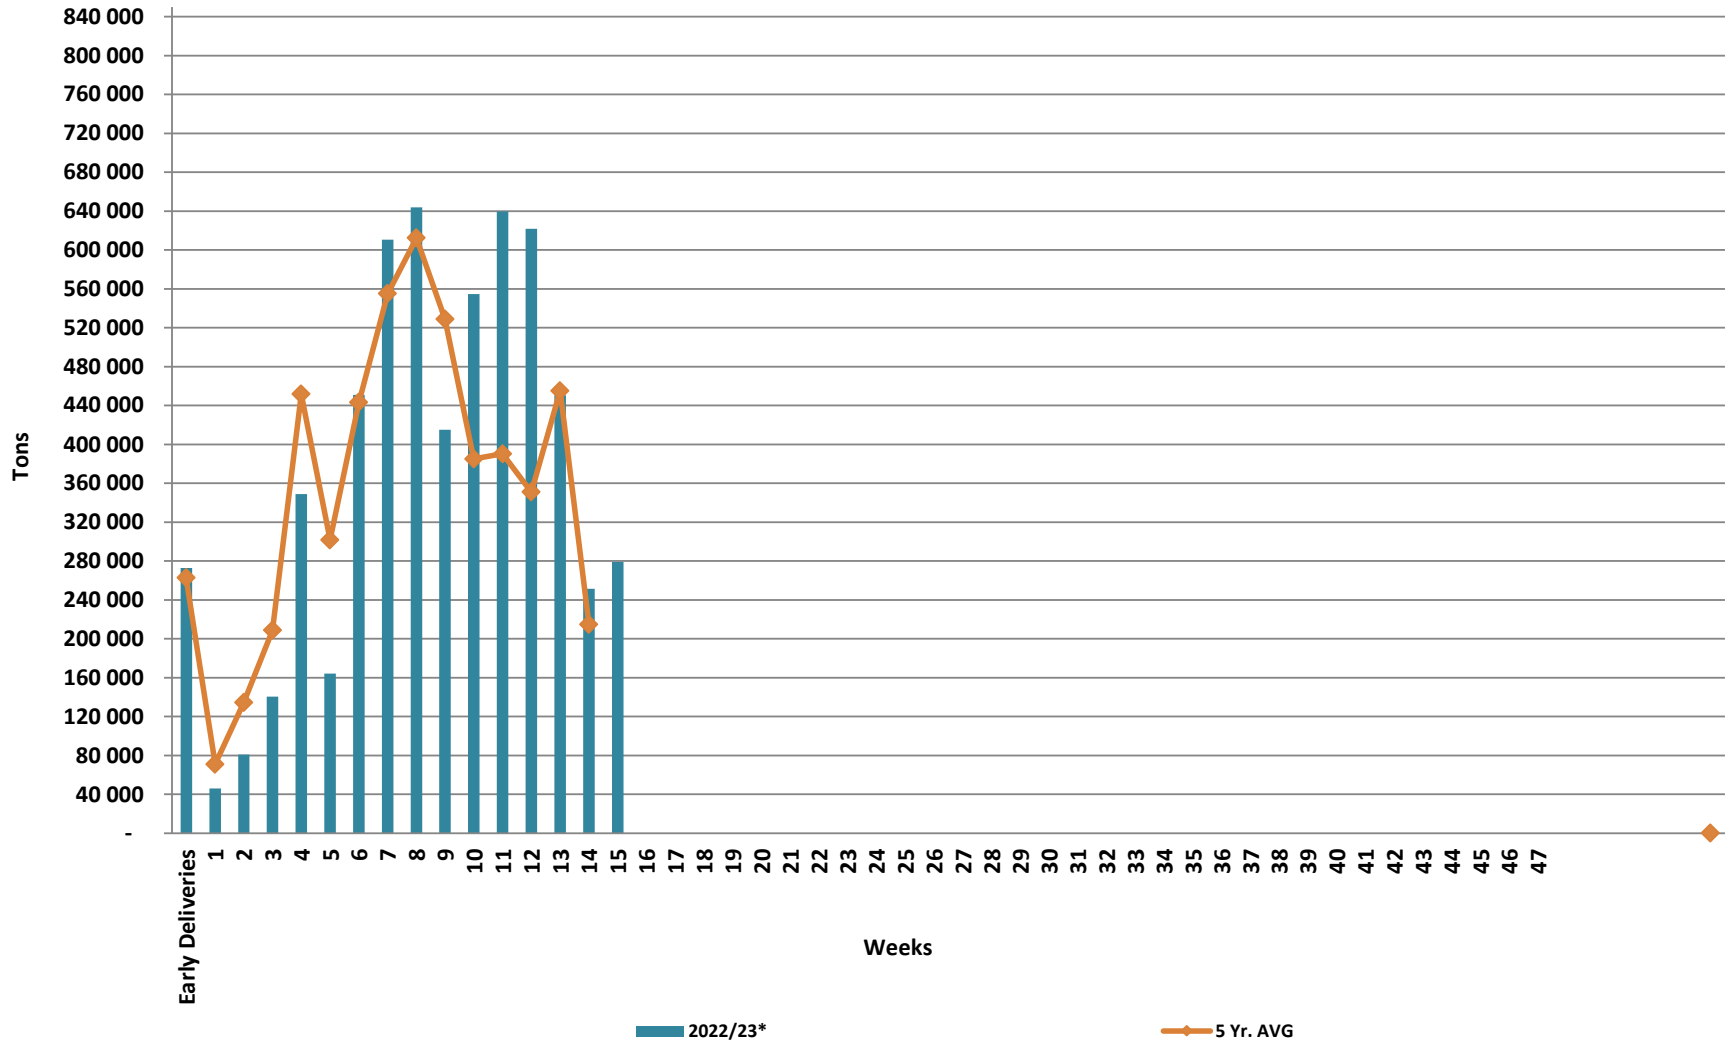

White Maize: Weekly producer deliveries

Yellow Maize: Weekly producer deliveries

Weeklikse mielielewerings (Bemarkingsjaar: Mei tot April 2020/21)

Weeklikse totale mielielewerings (Bemarkingsjaar: Mei tot April)

Weeklikse kumulatiewe mielielewerings (Bemarkingsjaar: Mei tot April)

Total YTD WM deliveries for the 2022/23 season vs previous season's

Total YTD YM deliveries for the 2022/23 season vs previous season's