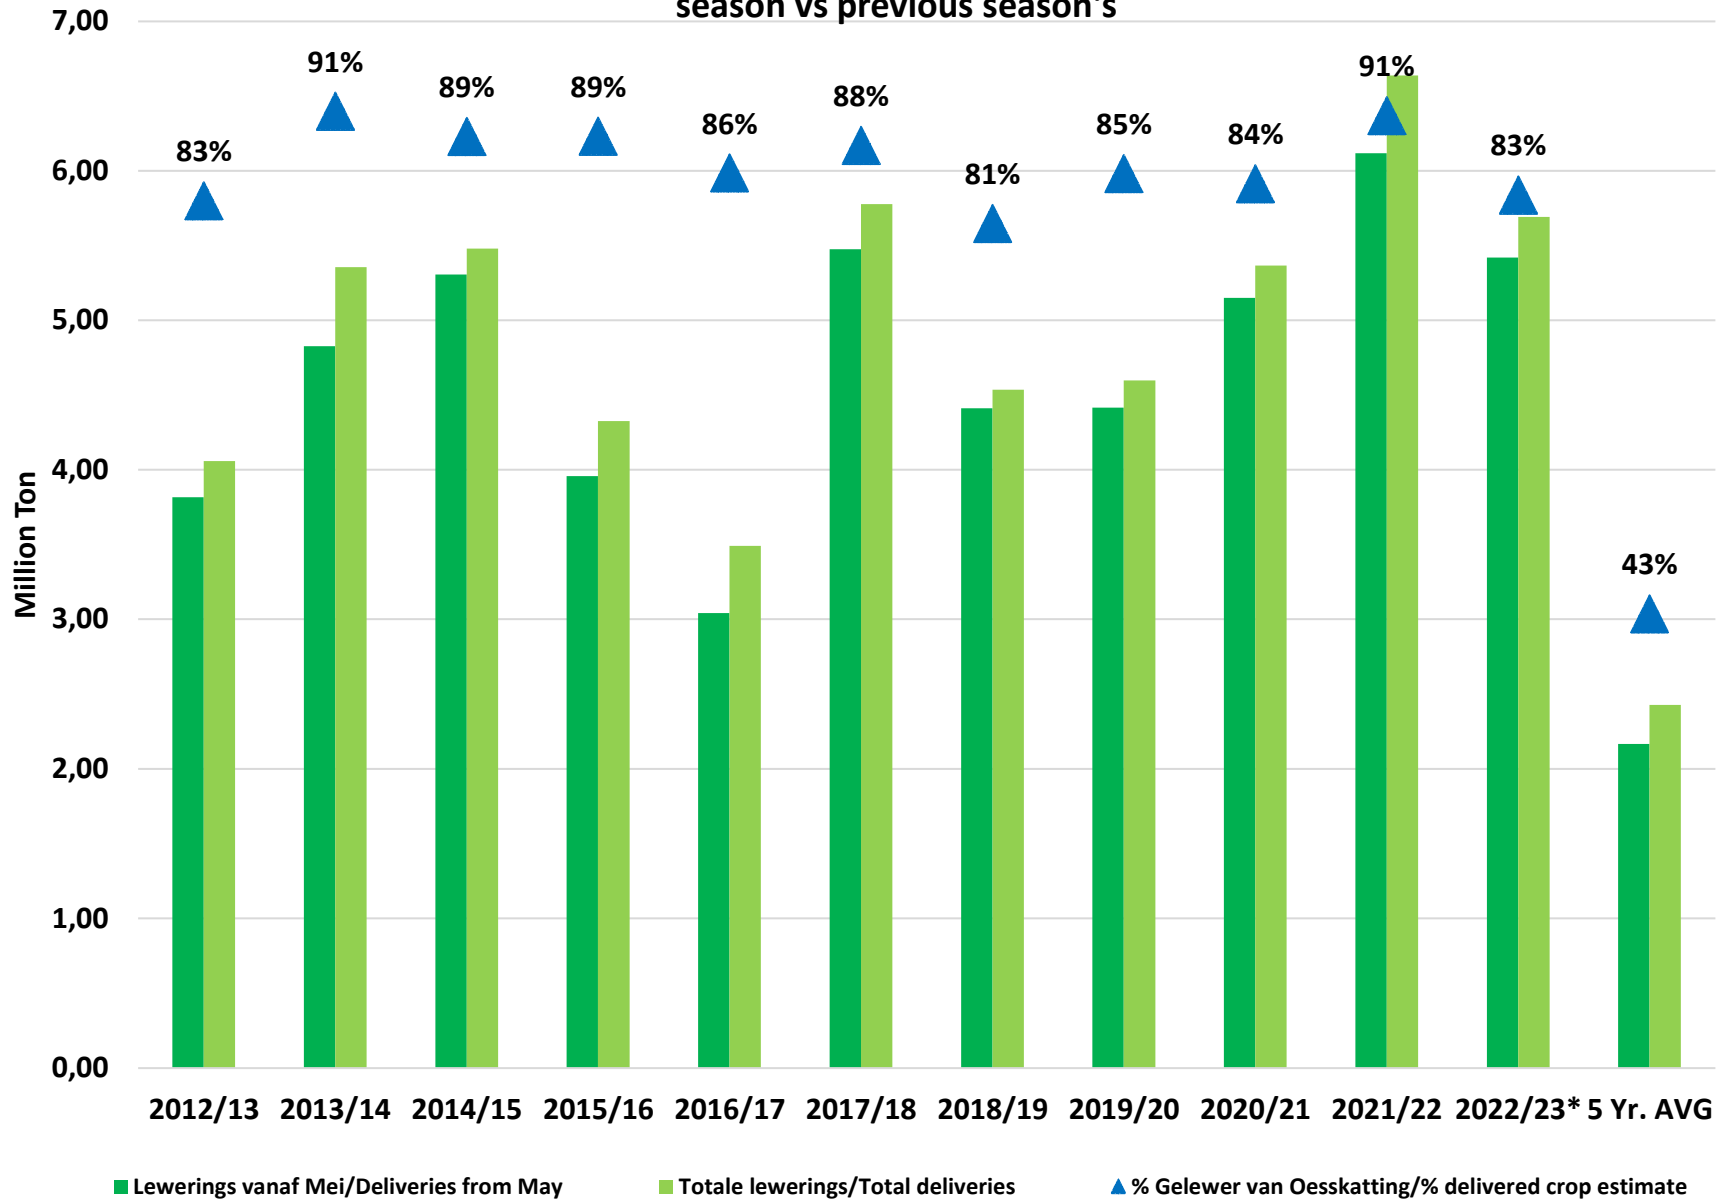

White Maize: Weekly producer deliveries

Yellow Maize: Weekly producer deliveries

Weeklikse mielielewerings (Bemarkingsjaar: Mei tot April 2020/21)

Weeklikse totale mielielewerings (Bemarkingsjaar: Mei tot April)

Weeklikse kumulatiewe mielielewerings (Bemarkingsjaar: Mei tot April)

Total YTD WM deliveries for the 2022/23 season vs previous season's

Total YTD YM deliveries for the 2022/23 season vs previous season's