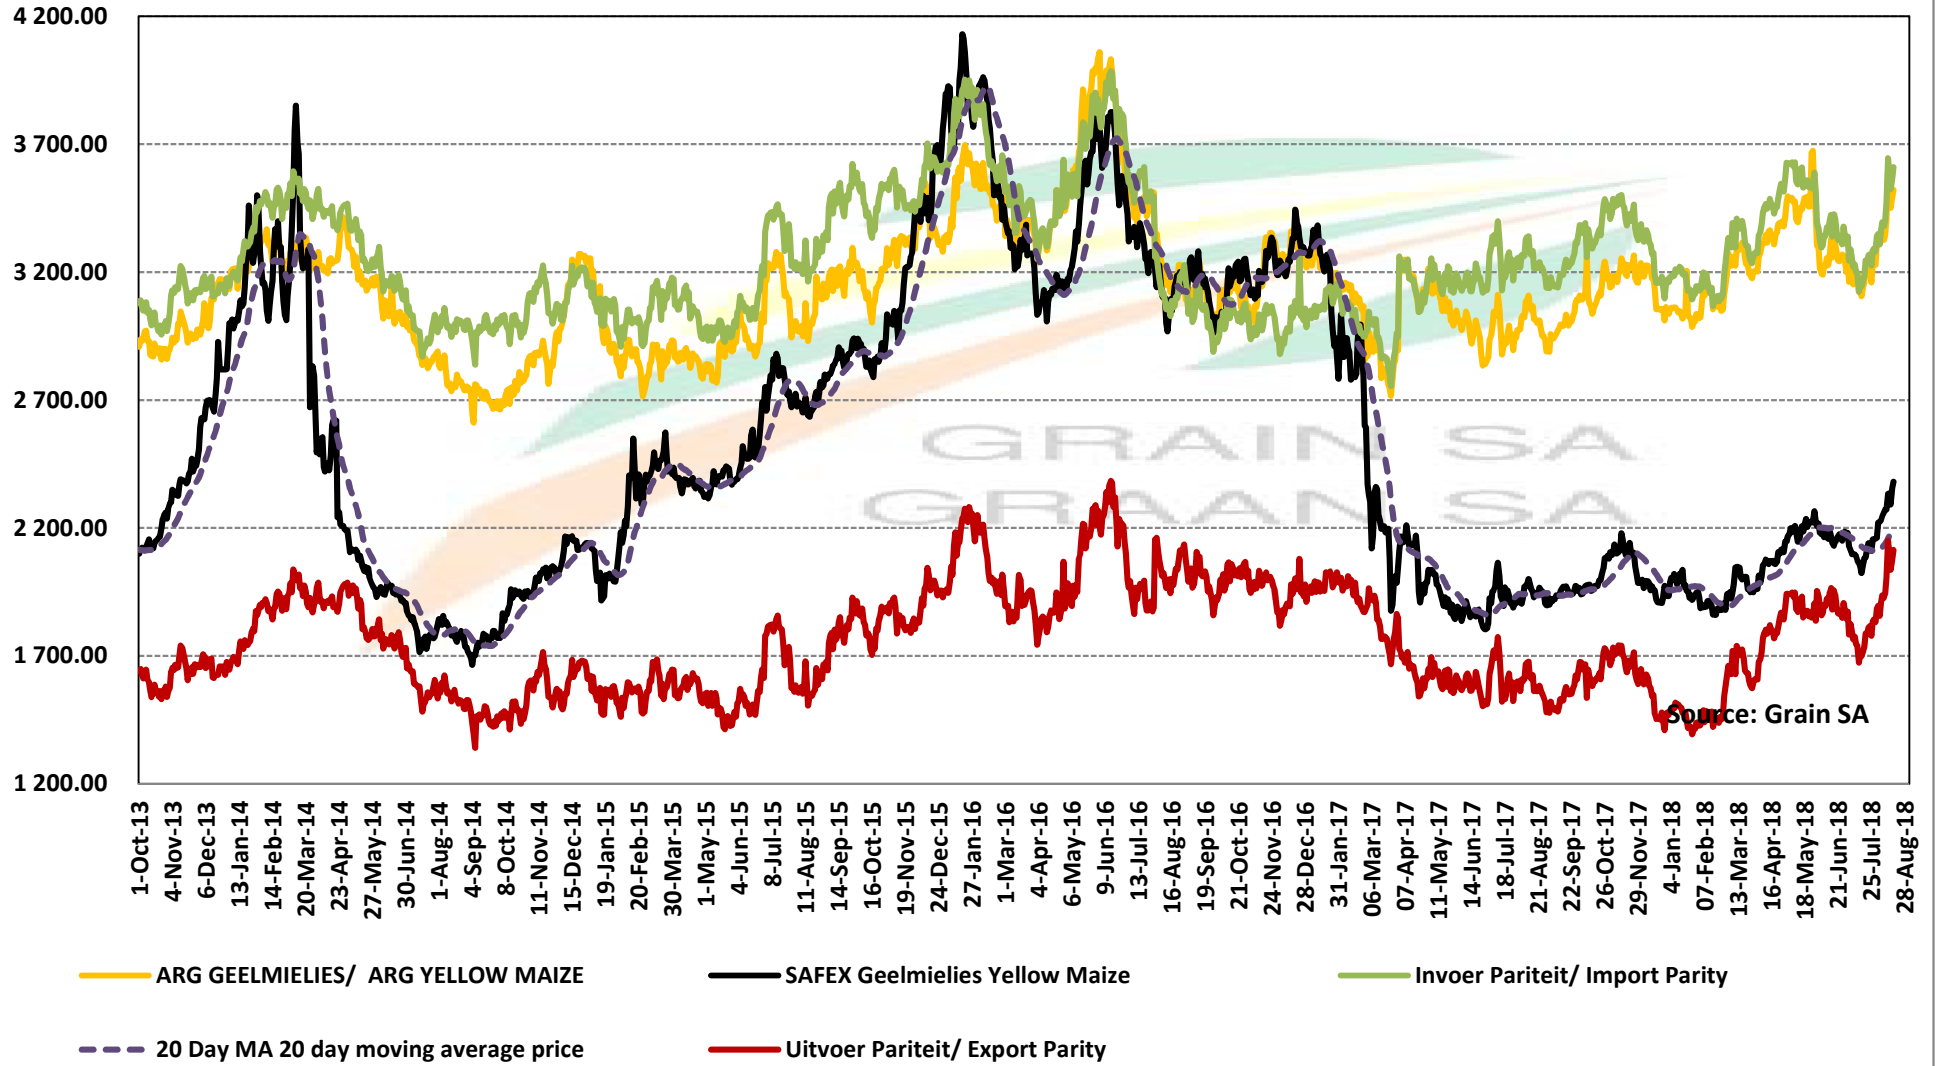

PRICES OF USA YELLOW MAIZE DELIVERED IN RANDFONTEIN

PRYSE VAN VSA GEELMIELIES GELEWER IN RANDFONTEIN