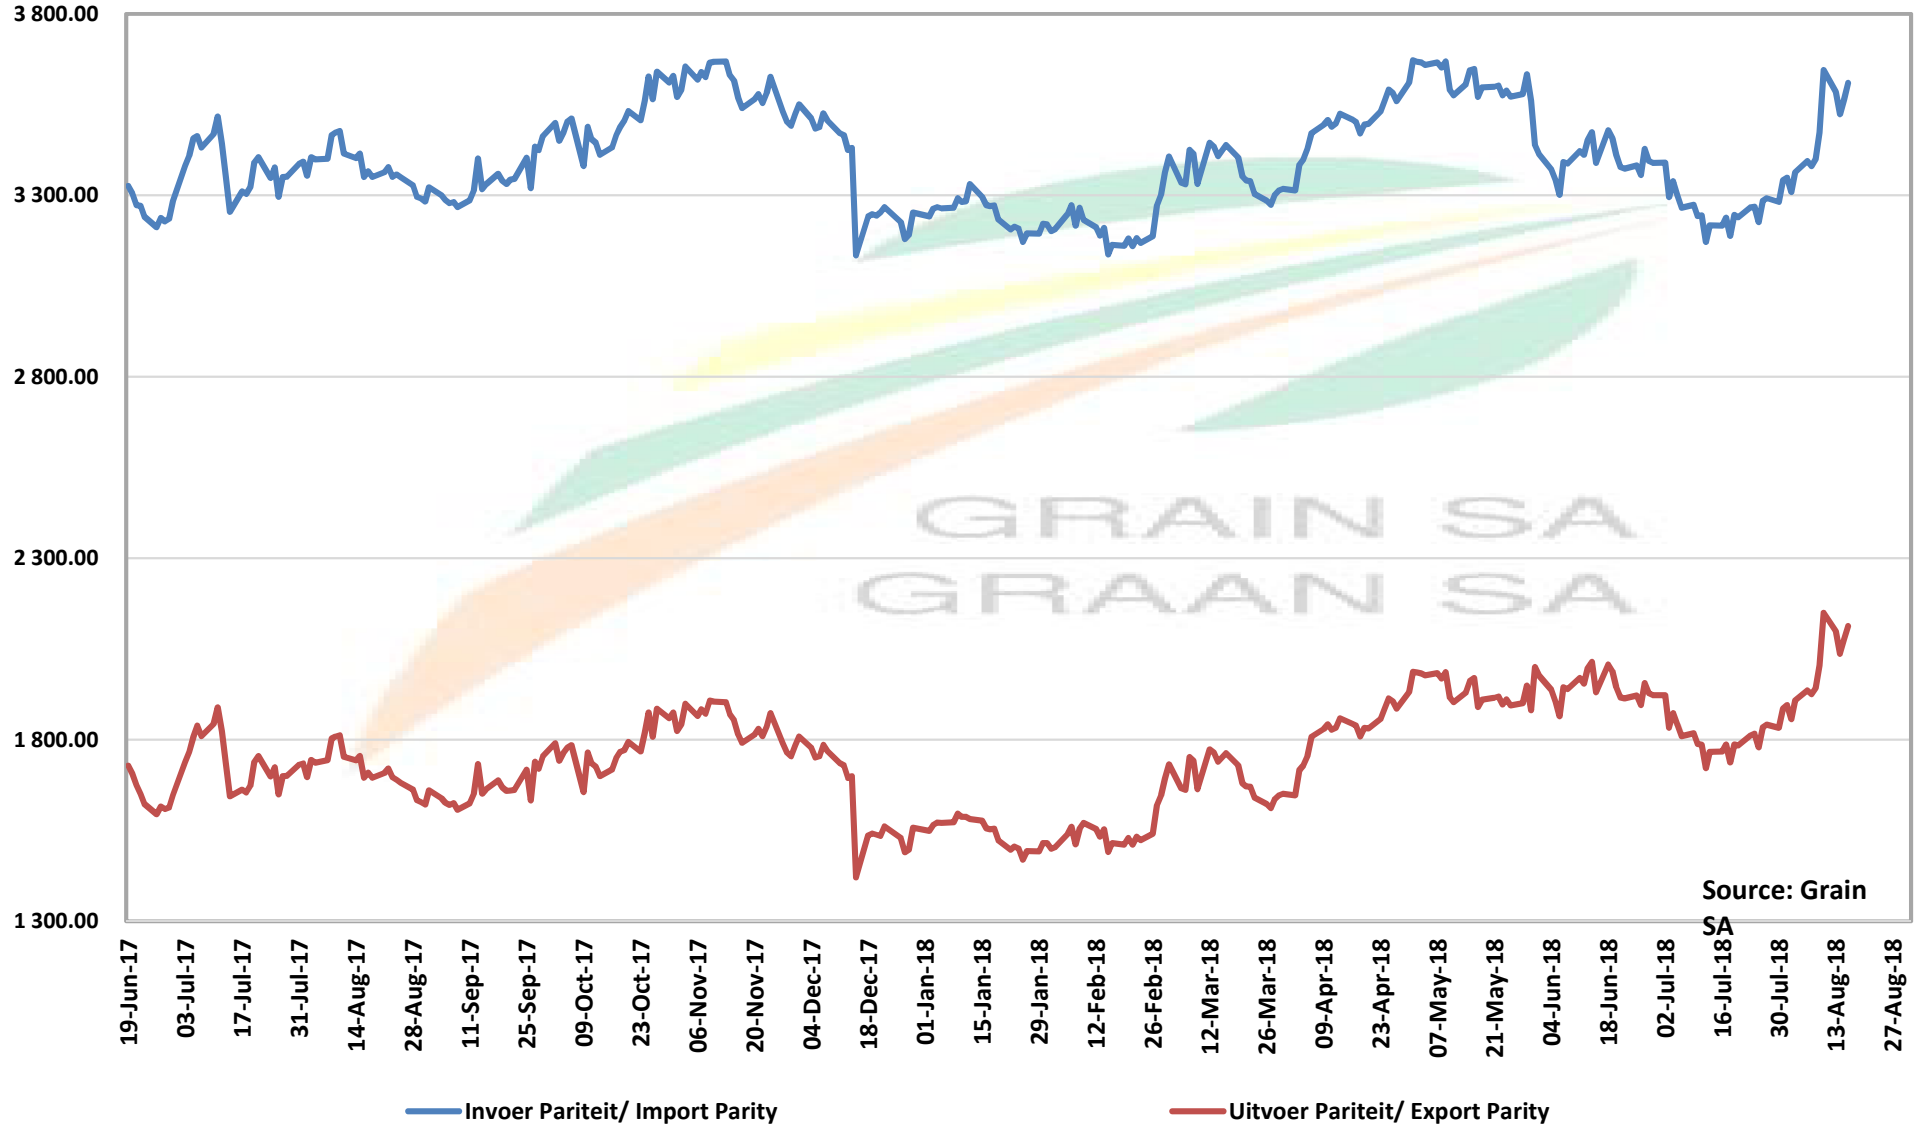

## PRYSE VAN VSA SORGHUM GELEWER IN RANDFONTEIN

**\*PRICES OF USA WHITE MAIZE DELIVERED IN RANDFONTEIN**

**\*PRYSE VAN VSA WITMIELIES GELEWER IN RANDFONTEIN**

# PRICES OF USA YELLOW MAIZE DELIVERED IN RANDFONTEIN

## PRYSE VAN VSA GEELMIELIES GELEWER IN RANDFONTEIN

**PRICES OF USA WHITE & YELLOW MAIZE DELIVERED IN SEP 2018 (RANDFONTEIN)**  
**PRYSE VAN VSA WITMIELIES & GEELMIELIESVIR LEWERING SEP 2018 (RANDFONTEIN)**  
 (Parity prices excludes premiums on WM/Pariteitspryse sluit nie premies op WM in nie)