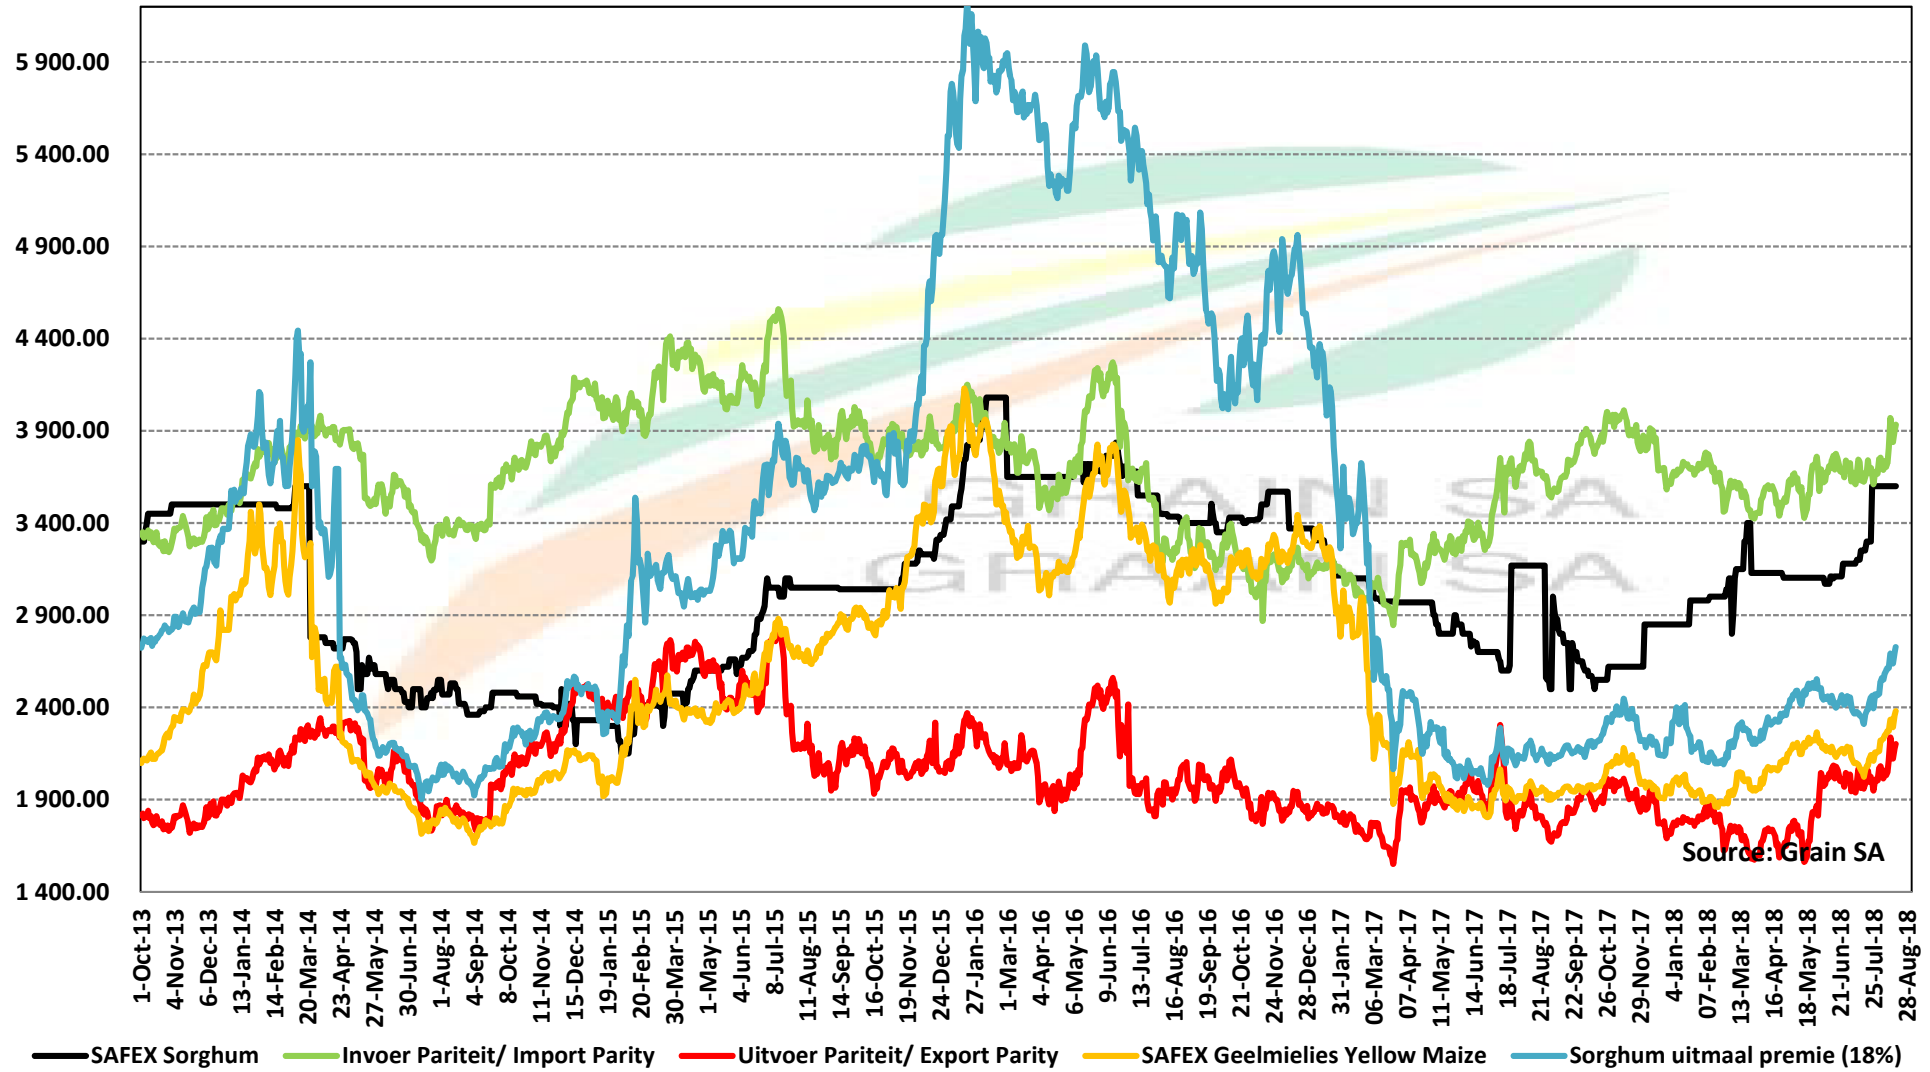

# PRICES OF USA SORGHUM DELIVERED IN RANDFONTEIN

## PRYSE VAN VSA SORGHUM GELEWER IN RANDFONTEIN

**\*PRICES OF USA WHITE MAIZE DELIVERED IN RANDFONTEIN**

**\*PRYSE VAN VSA WITMIELIES GELEWER IN RANDFONTEIN**