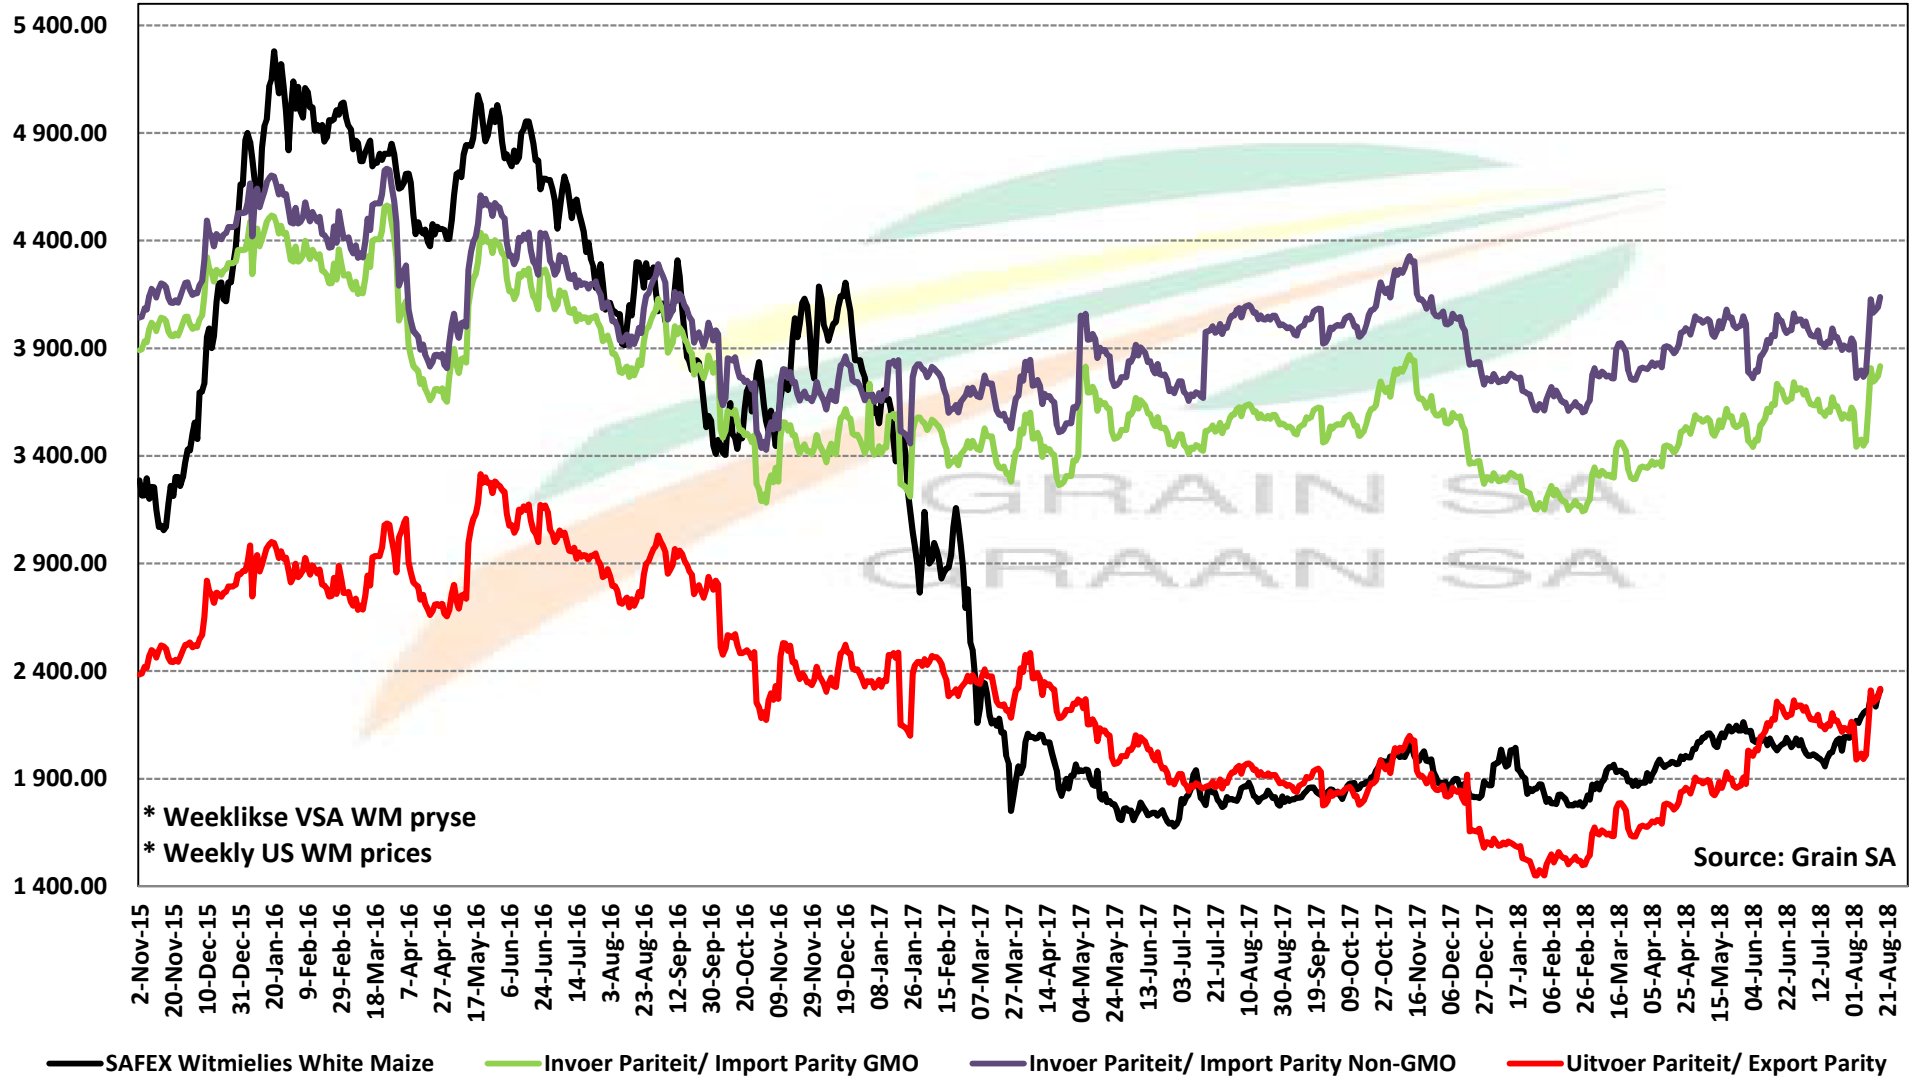

# PRICES OF USA SORGHUM DELIVERED IN RANDFONTEIN

## PRYSE VAN VSA SORGHUM GELEWER IN RANDFONTEIN

**\*PRICES OF USA WHITE MAIZE DELIVERED IN RANDFONTEIN**

**\*PRYSE VAN VSA WITMIELIES GELEWER IN RANDFONTEIN**