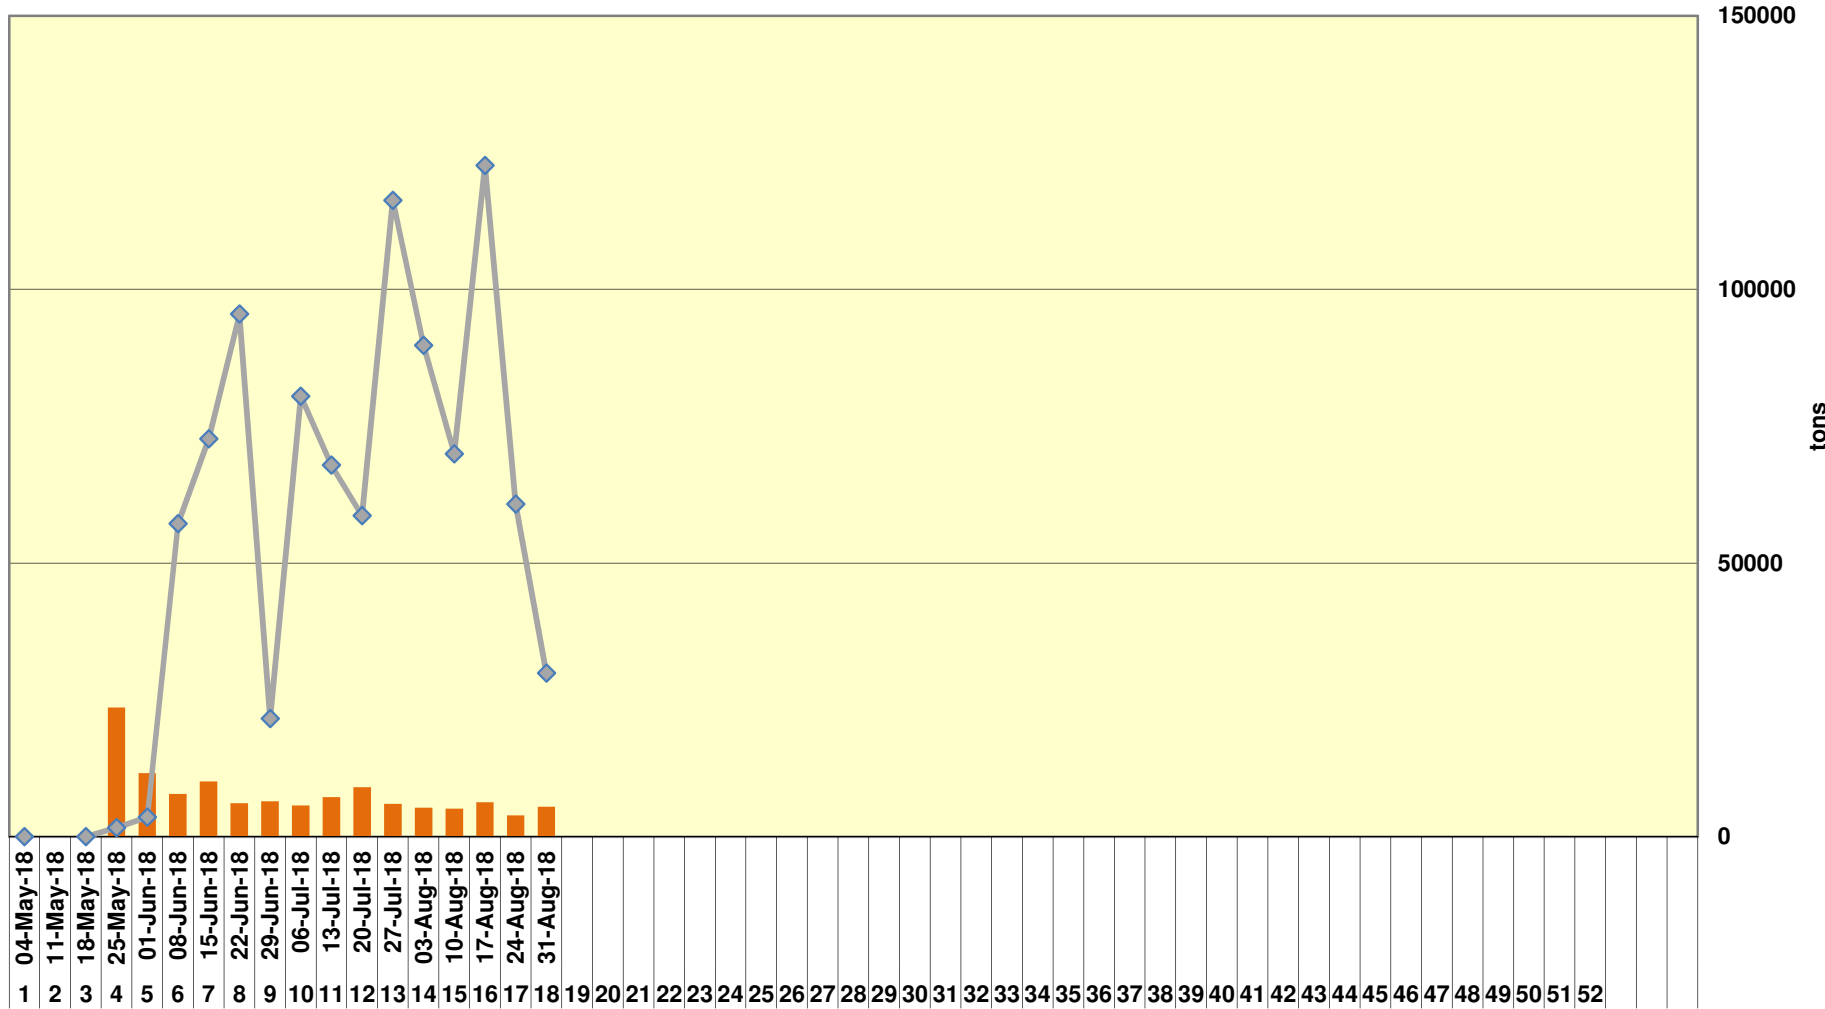

Cumulative Exports of Yellow Maize for 2017/18

■ SAGIS: WEEKLIJKE INVOERE EN UITVOERE 2018/19 Bemerkingselsoen

◆ SAGIS: WEEKLIJKE INVOERE EN UITVOERE 2017/18 Bemerkingselsoen