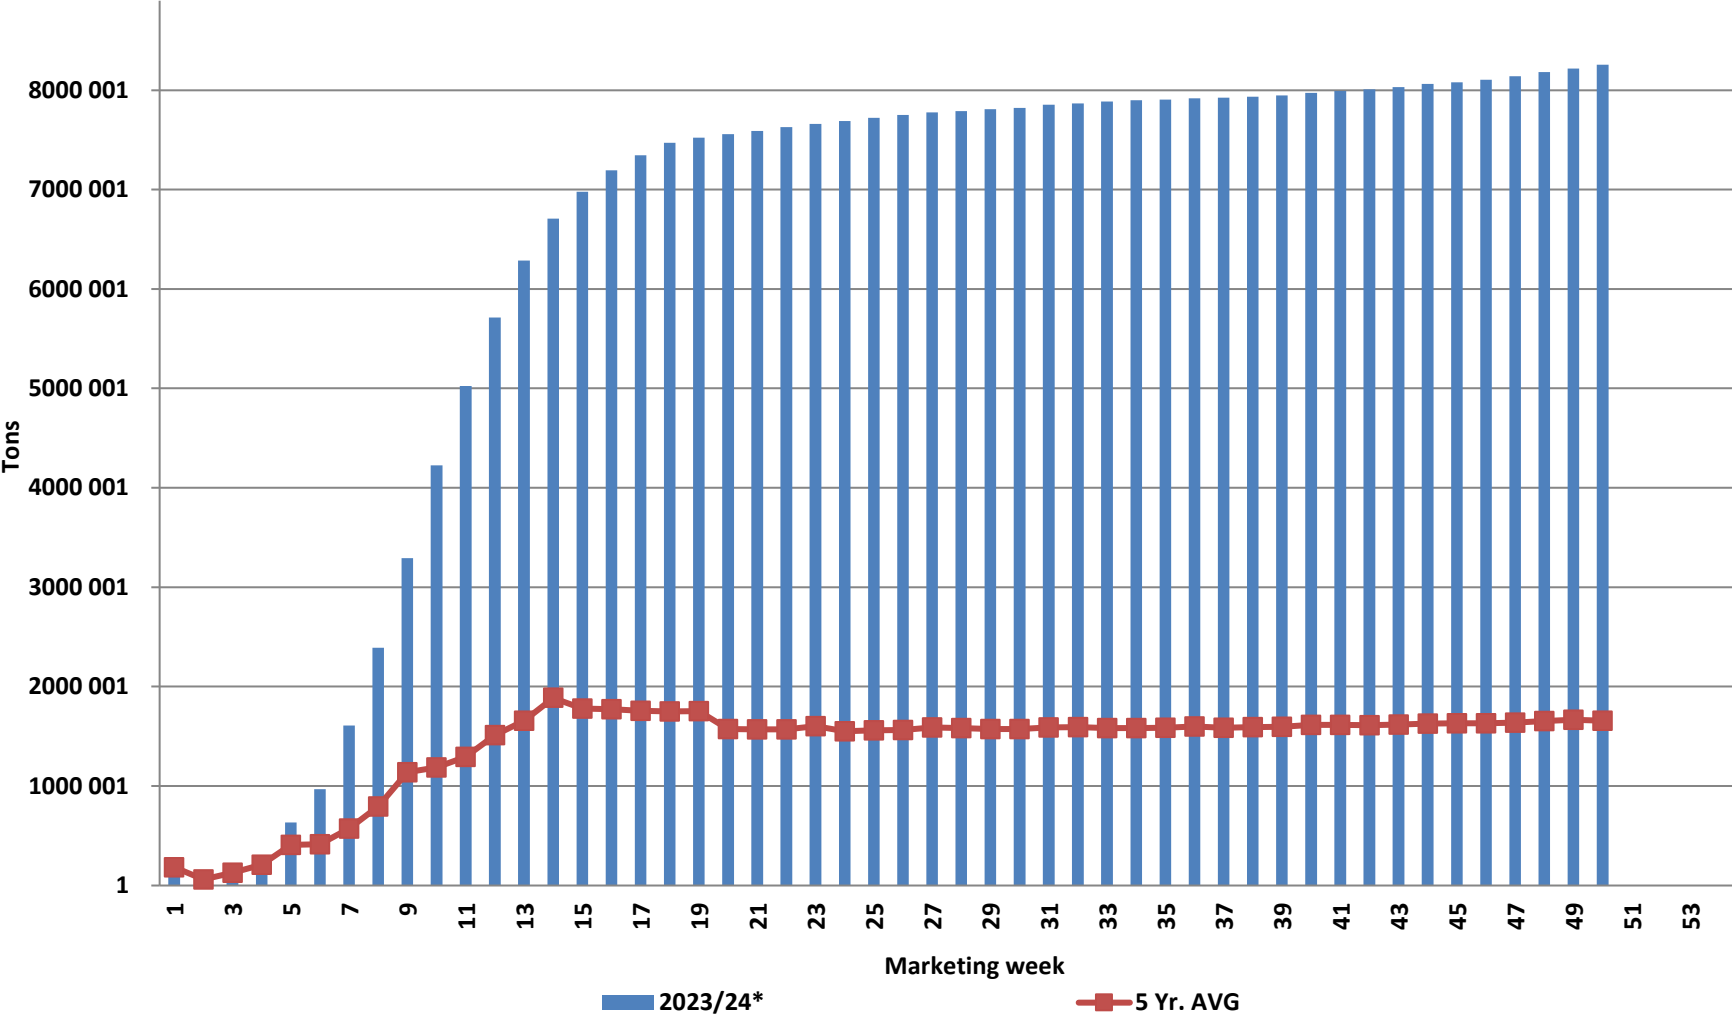

White Maize: Weekly producer deliveries

Yellow Maize: Weekly producer deliveries

Weeklikse mielielewerings (Bemarkingsjaar: Mei 2023 tot April 2024)

Weekly total maize deliveries (Marketing year: May 2023 to April 2024)

Weeklikse kumulatiewe mielielewerings (Bemarkingsjaar: Mei tot April)

Total YTD WM deliveries for the 2023/24 season vs previous season's

Total YTD YM deliveries for the 2023/24 season vs previous season's