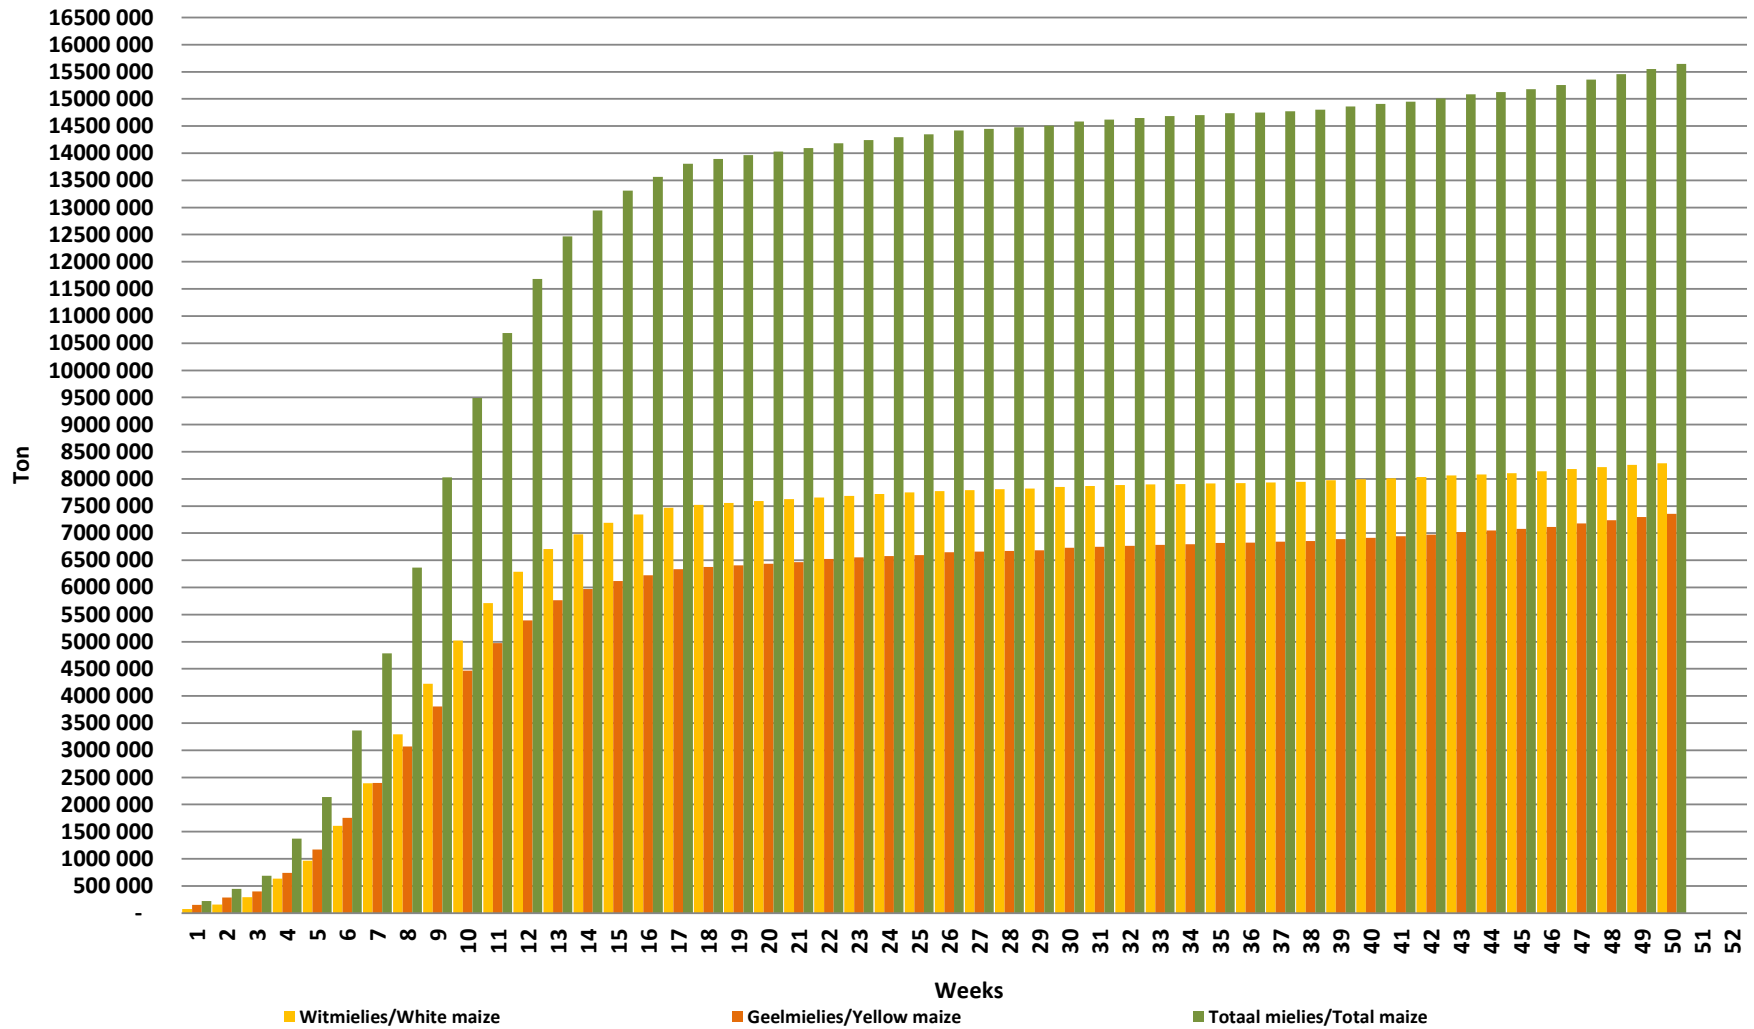

White Maize: Weekly producer deliveries

Yellow Maize: Weekly producer deliveries

Weeklikse mielielewerings (Bemarkingsjaar: Mei 2023 tot April 2024)

Weekly total maize deliveries (Marketing year: May 2023 to April 2024)

Weeklikse kumulatiewe mielielewerings (Bemarkingsjaar: Mei tot April)

Total YTD WM deliveries for the 2023/24 season vs previous season's

Total YTD YM deliveries for the 2023/24 season vs previous season's