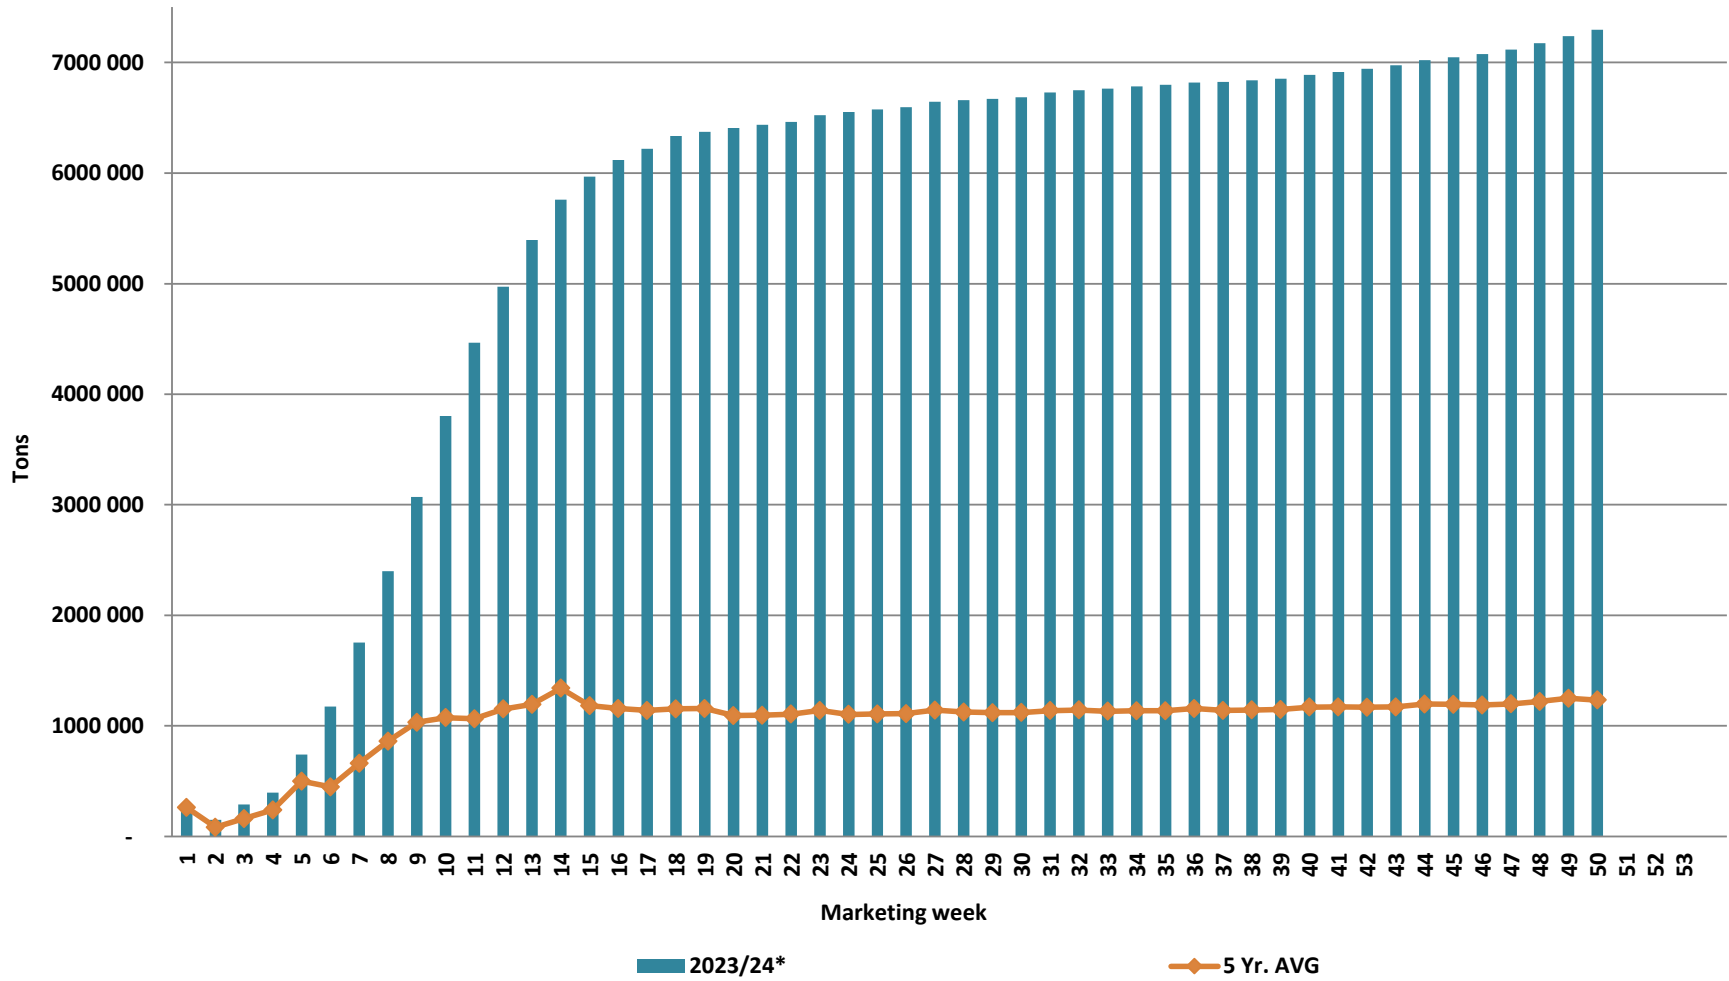

White Maize: Weekly producer deliveries

Yellow Maize: Weekly producer deliveries

Weeklikse mielielewerings (Bemarkingsjaar: Mei 2023 tot April 2024)

Weekly total maize deliveries (Marketing year: May 2023 to April 2024)

Weeklikse kumulatiewe mielielewerings (Bemarkingsjaar: Mei tot April)

Total YTD WM deliveries for the 2023/24 season vs previous season's

Total YTD YM deliveries for the 2023/24 season vs previous season's