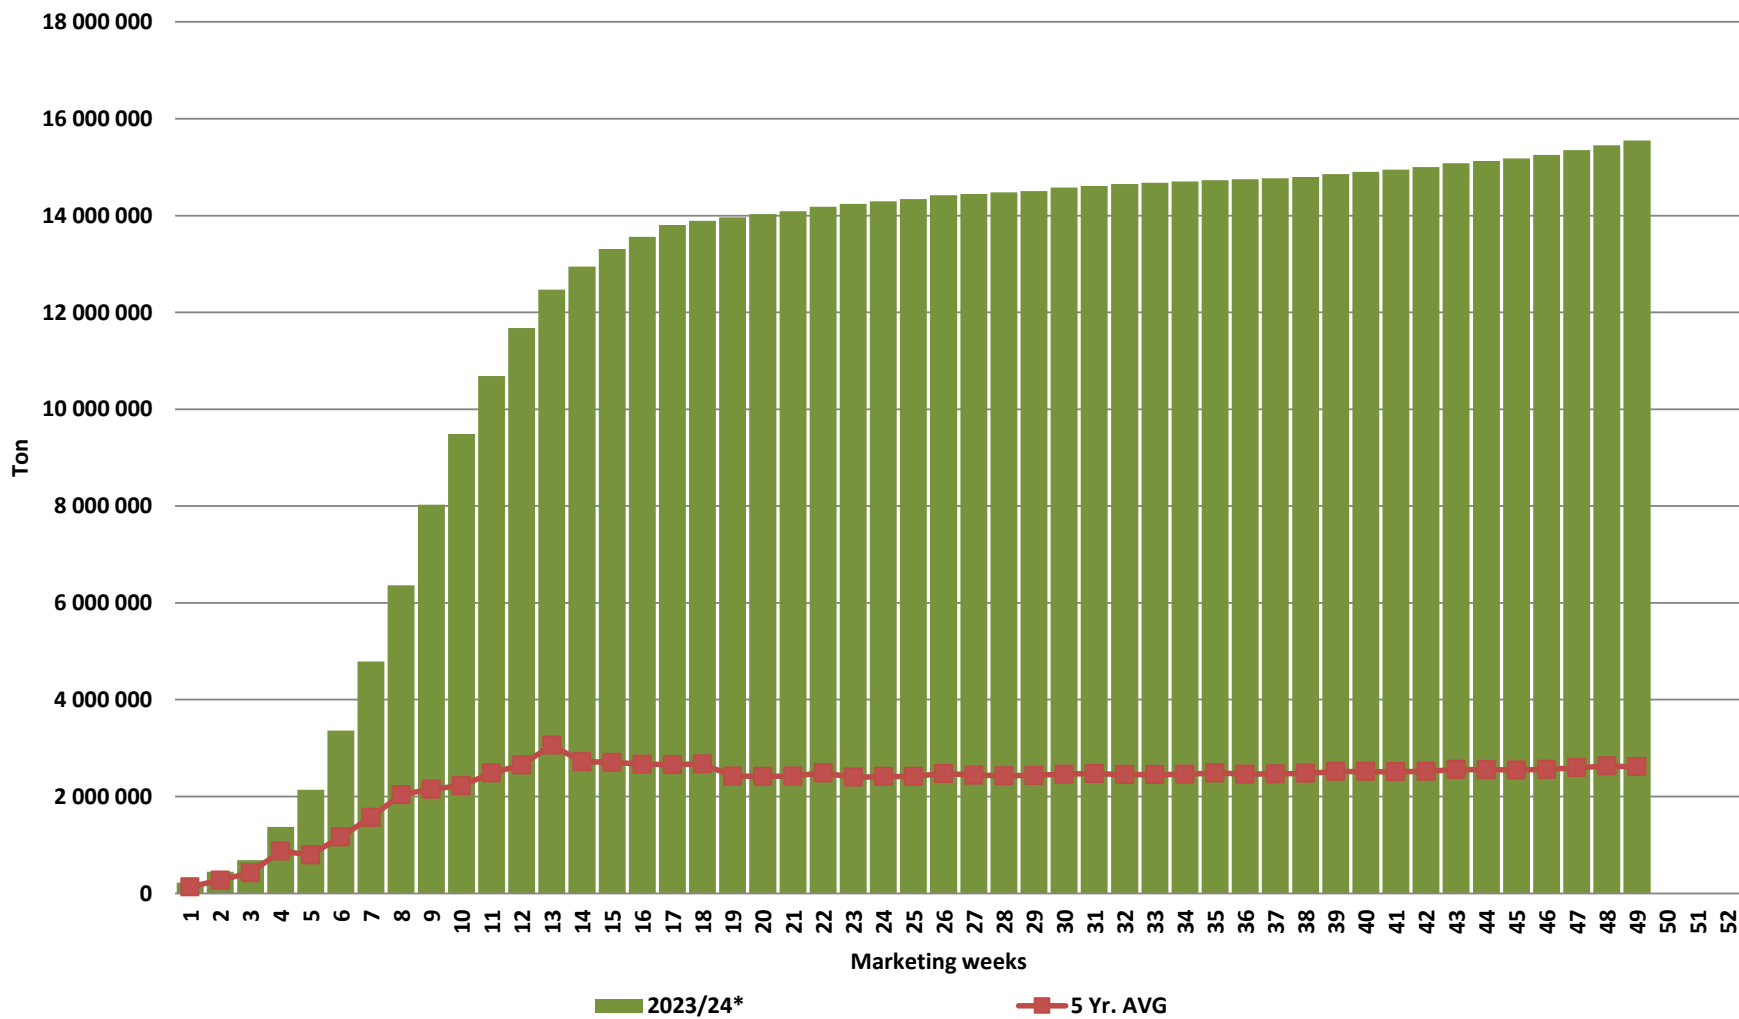

White Maize: Weekly producer deliveries

Yellow Maize: Weekly producer deliveries

Weeklikse mielielewerings (Bemarkingsjaar: Mei 2023 tot April 2024)

Weekly total maize deliveries (Marketing year: May 2023 to April 2024)

Weeklikse kumulatiewe mielielewerings (Bemarkingsjaar: Mei tot April)

Total YTD WM deliveries for the 2023/24 season vs previous season's

Total YTD YM deliveries for the 2023/24 season vs previous season's