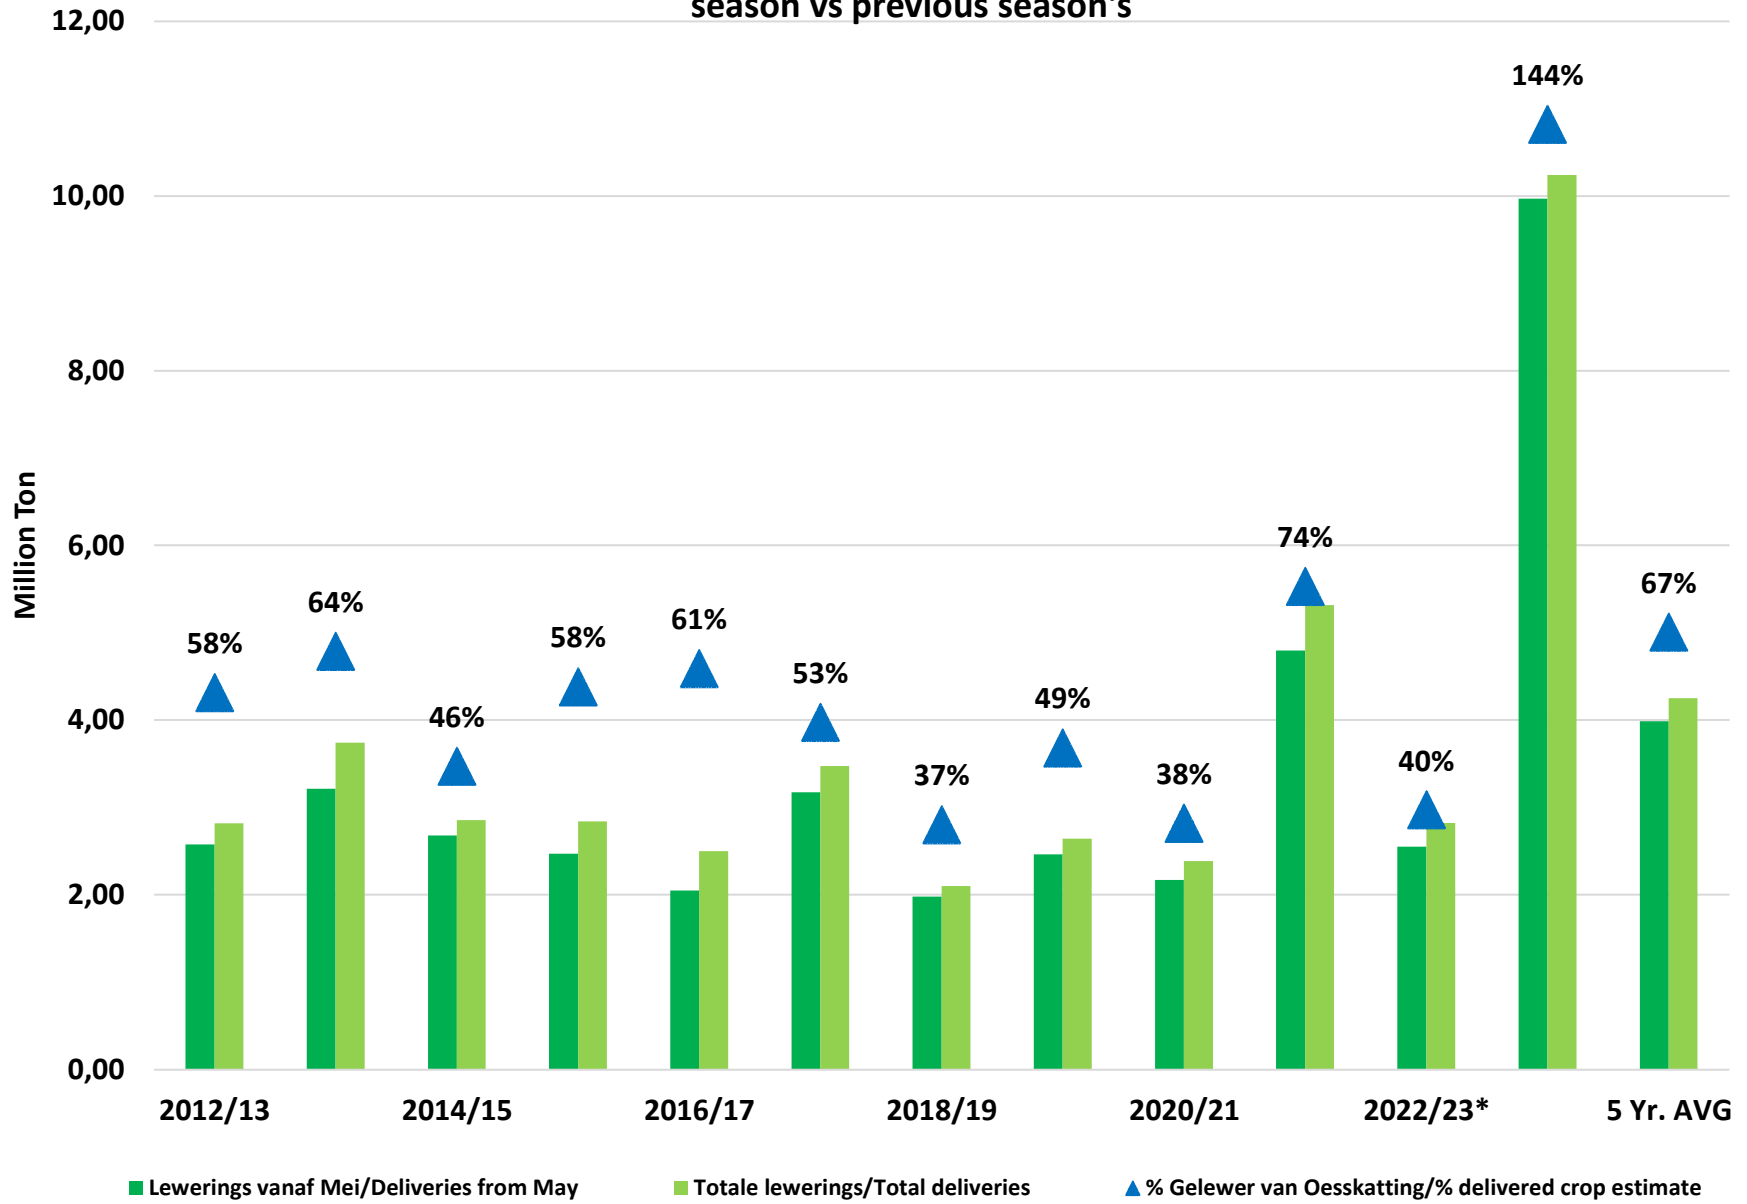

White Maize: Weekly producer deliveries

Yellow Maize: Weekly producer deliveries

Weeklikse mielielewerings (Bemarkingsjaar: Mei 2023 tot April 2024)

Weekly total maize deliveries (Marketing year: May 2023 to April 2024)

Weeklikse kumulatiewe mielielewerings (Bemarkingsjaar: Mei tot April)

Total YTD WM deliveries for the 2023/24 season vs previous season's

Total YTD YM deliveries for the 2023/24 season vs previous season's