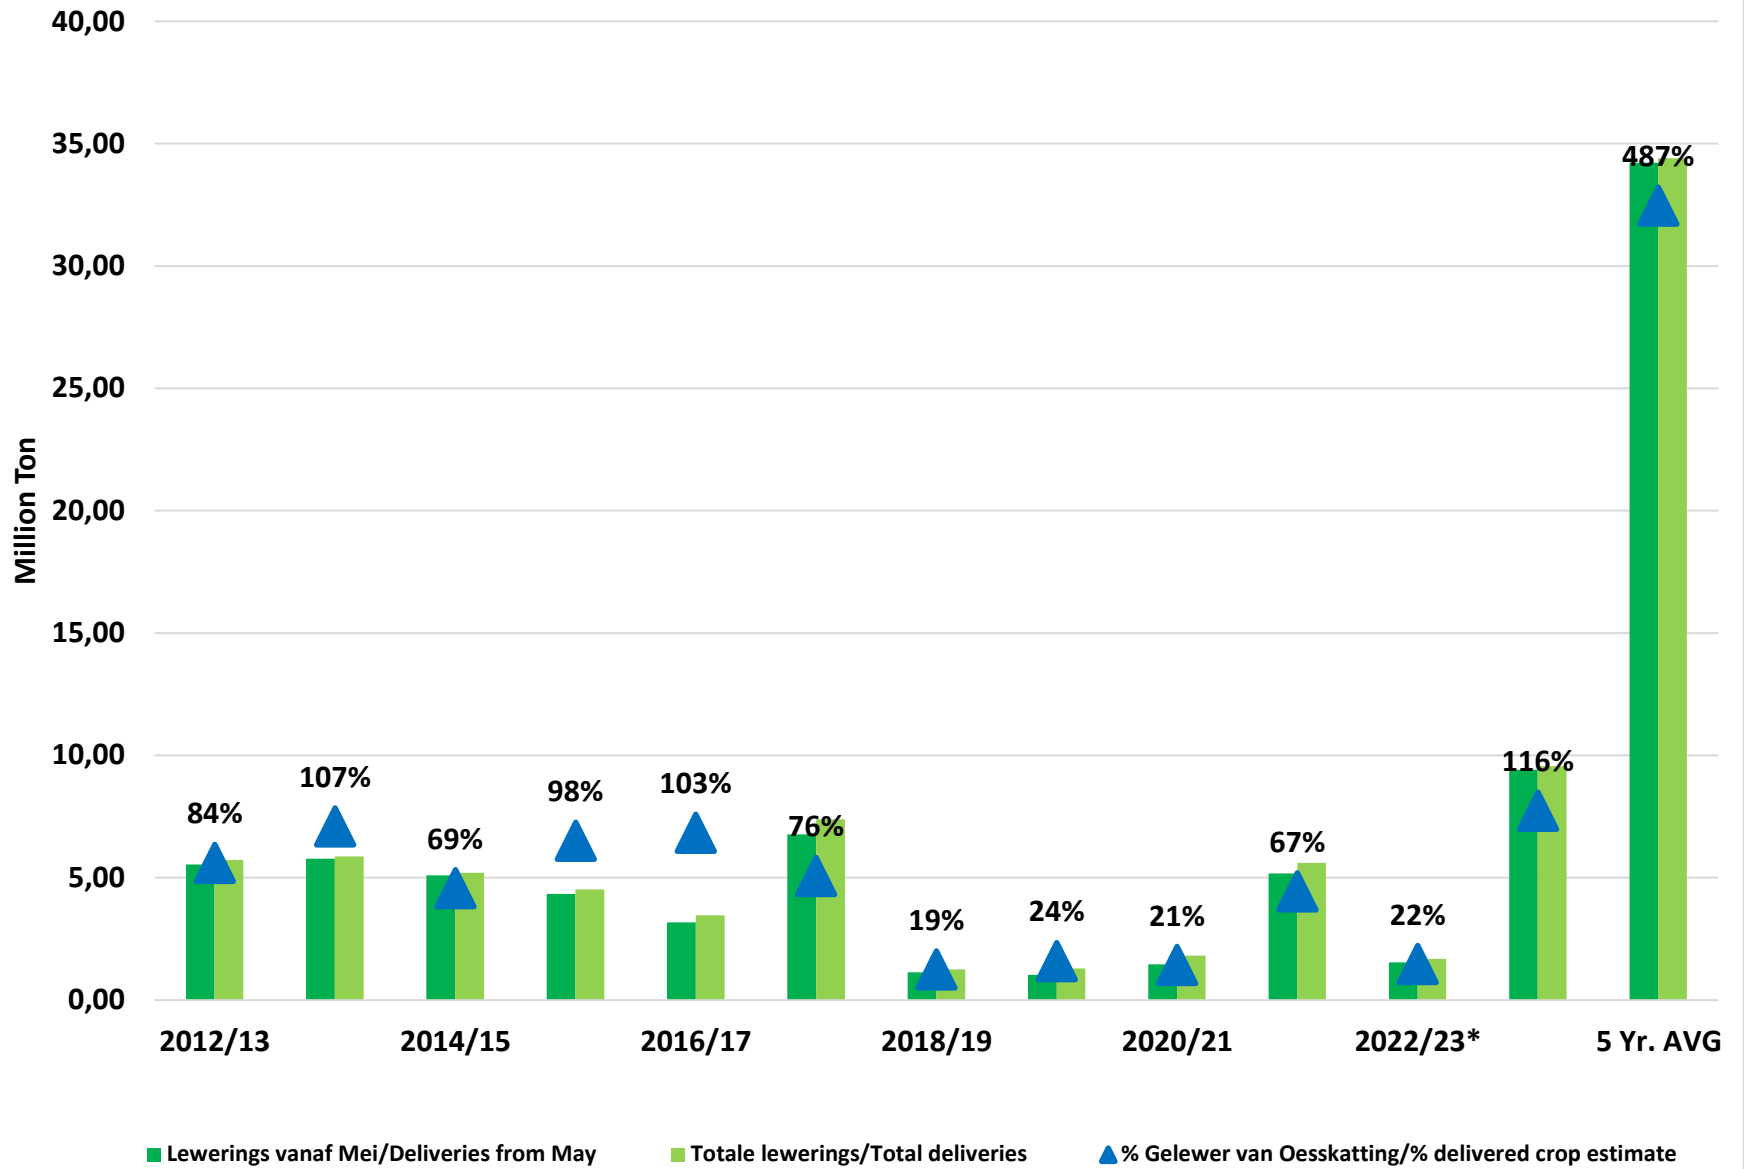

White Maize: Weekly producer deliveries

Yellow Maize: Weekly producer deliveries

Weeklikse mielielewerings (Bemarkingsjaar: Mei 2023 tot April 2024)

Weekly total maize deliveries (Marketing year: May 2023 to April 2024)

Weeklikse kumulatiewe mielielewerings (Bemarkingsjaar: Mei tot April)

Total YTD WM deliveries for the 2023/24 season vs previous season's

Total YTD YM deliveries for the 2023/24 season vs previous season's

Total YTD Maize deliveries for the 2023/24 season vs previous season's