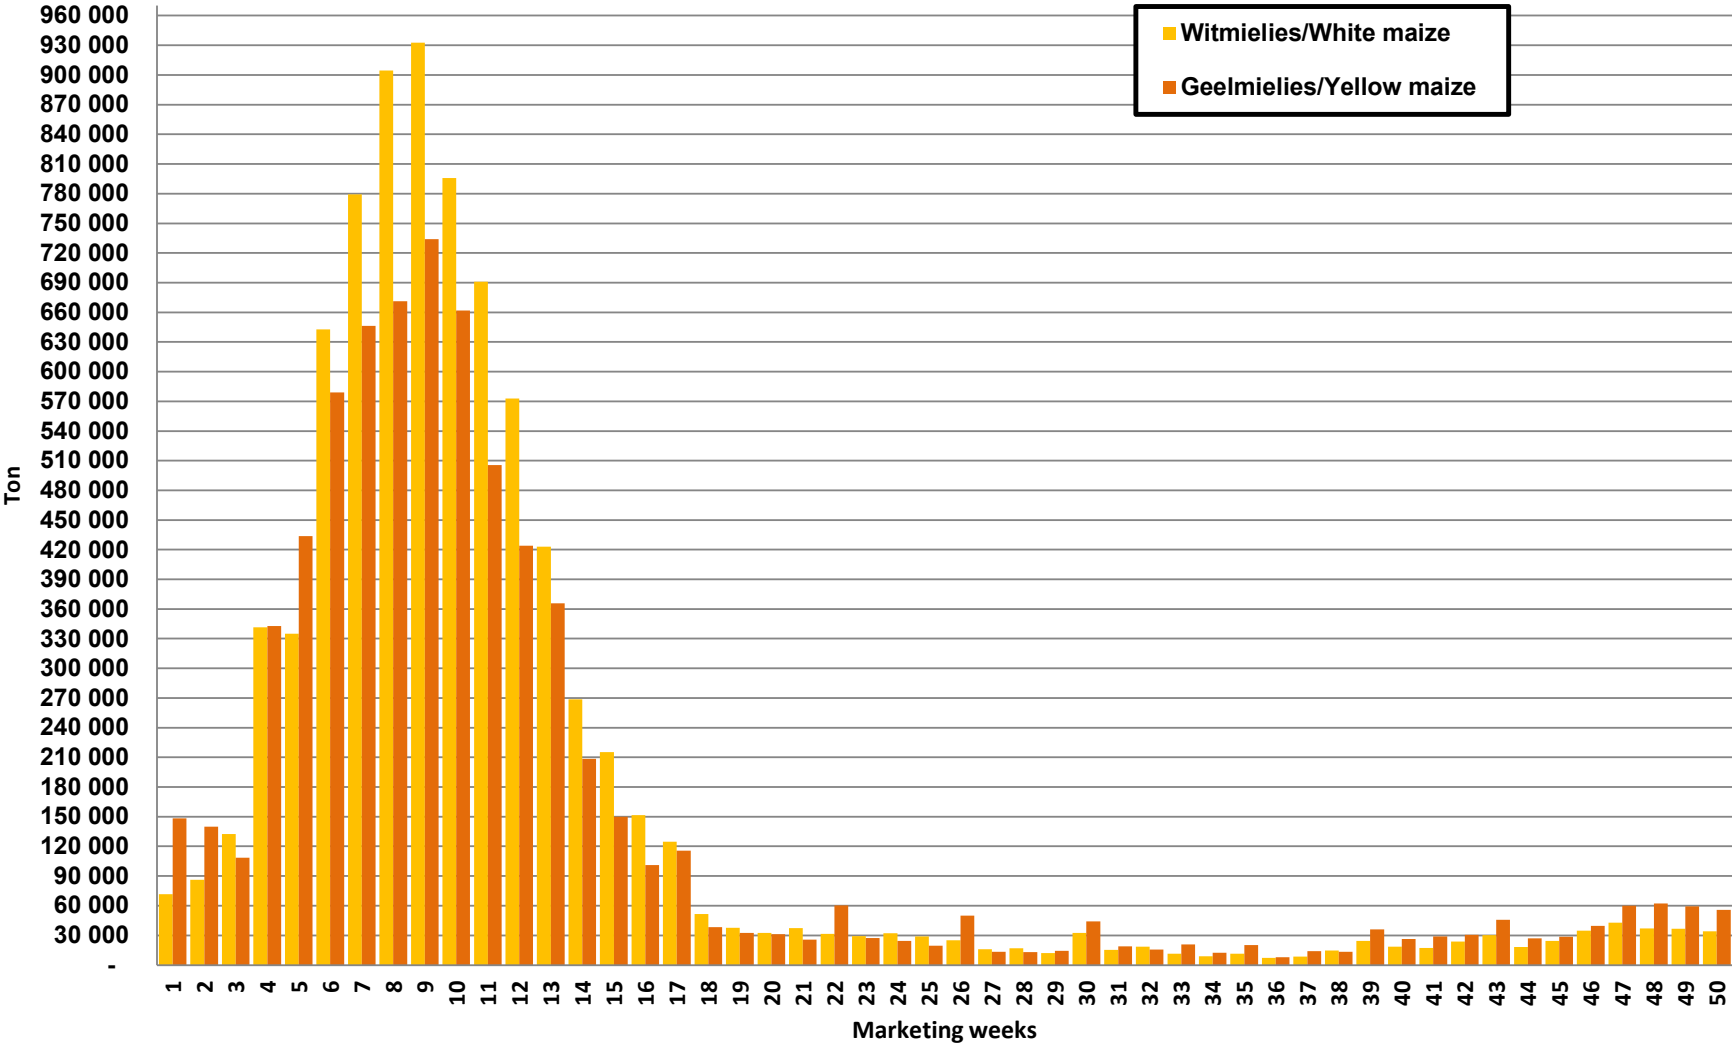

White Maize: Weekly producer deliveries

Yellow Maize: Weekly producer deliveries

Weeklikse mielielewerings (Bemarkingsjaar: Mei 2023 tot April 2024)

Weekly total maize deliveries (Marketing year: May 2023 to April 2024)

Weeklikse kumulatiewe mielielewerings (Bemarkingsjaar: Mei tot April)

Total YTD WM deliveries for the 2023/24 season vs previous season's

Total YTD YM deliveries for the 2023/24 season vs previous season's