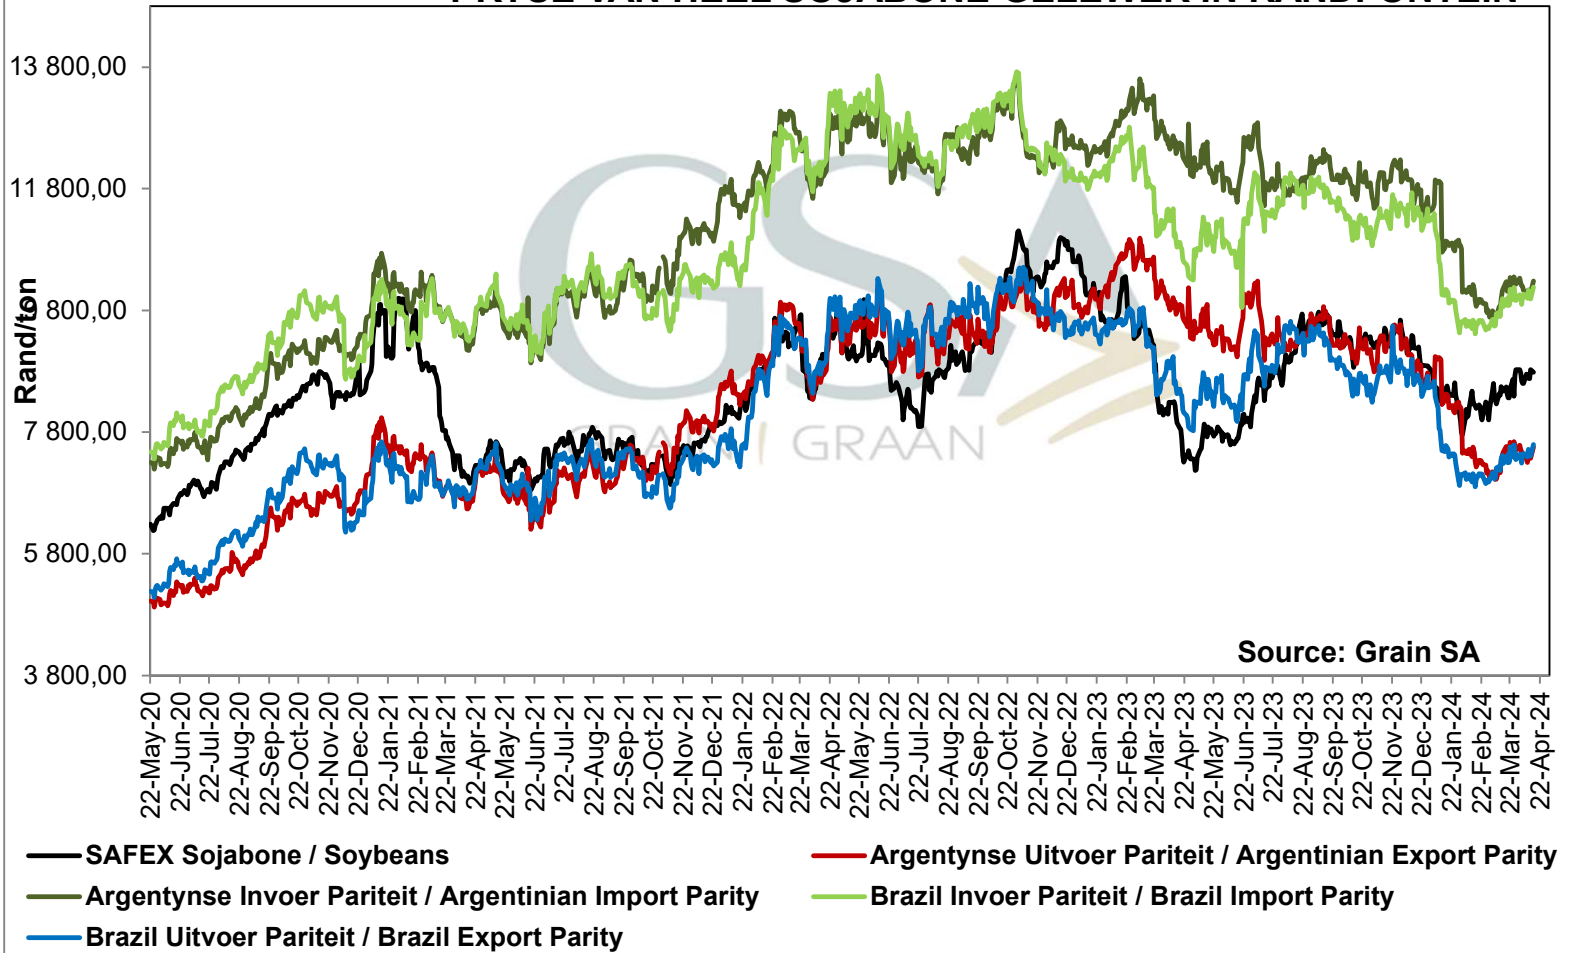

PRICES OF WHOLE SOYBEANS DELIVERED IN RANDFONTEIN PRYSE VAN HEEL SOJABONE GELEWER IN RANDFONTEIN