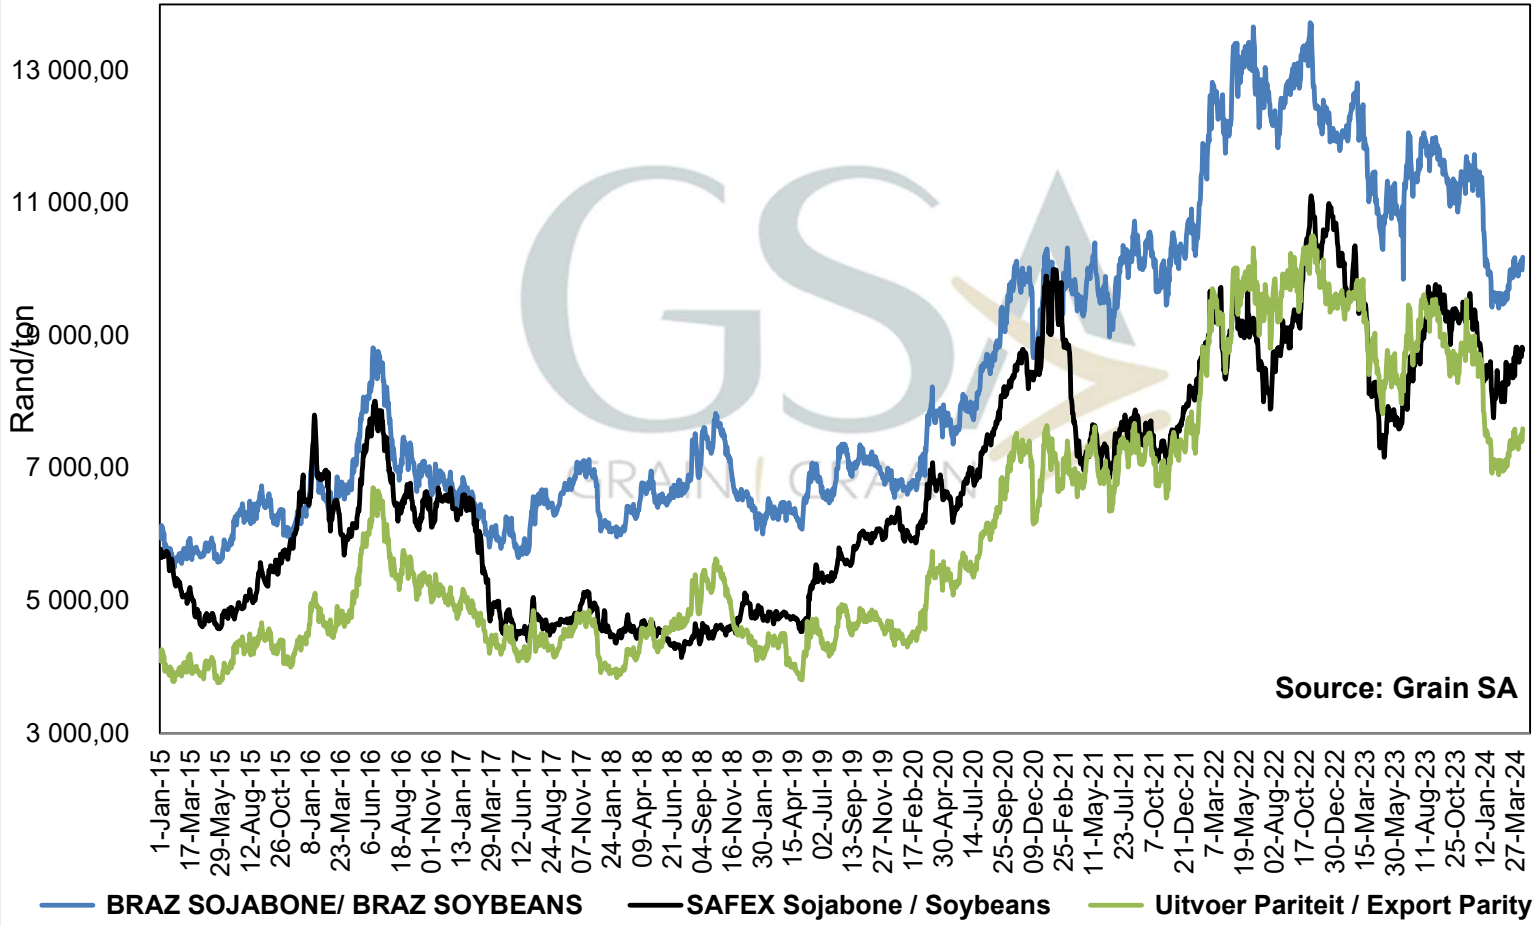

PRICES OF WHOLE SOYBEANS DELIVERED IN RANDFONTEIN PRYSE VAN HEEL SOJABONE GELEWER IN RANDFONTEIN

**PRICES OF SOYBEAN SEED DELIVERED IN RANDFONTEIN
 PRYSE VAN SOJABOONSAAD GELEWER IN RANDFONTEIN**

**PRICES OF ARGENTINIAN SOYBEAN SEED DELIVERED IN RANDFONTEIN
 PRYSE VAN ARGENTYNSE SOJABOON SAAD GELEWER IN RANDFONTEIN**

**PRICES OF BRAZILIAN SOYBEAN DELIVERED IN RANDFONTEIN
 PRYSE VAN BRASILIAANSE SOJABONE GELEWER IN RANDFONTEIN**

Source: Grain SA

PRICES OF DERIVED SOYBEAN DELIVERED IN RANDFONTEIN PRYSE VAN AFGELEIDE SOJABONE GELEWER IN RANDFONTEIN