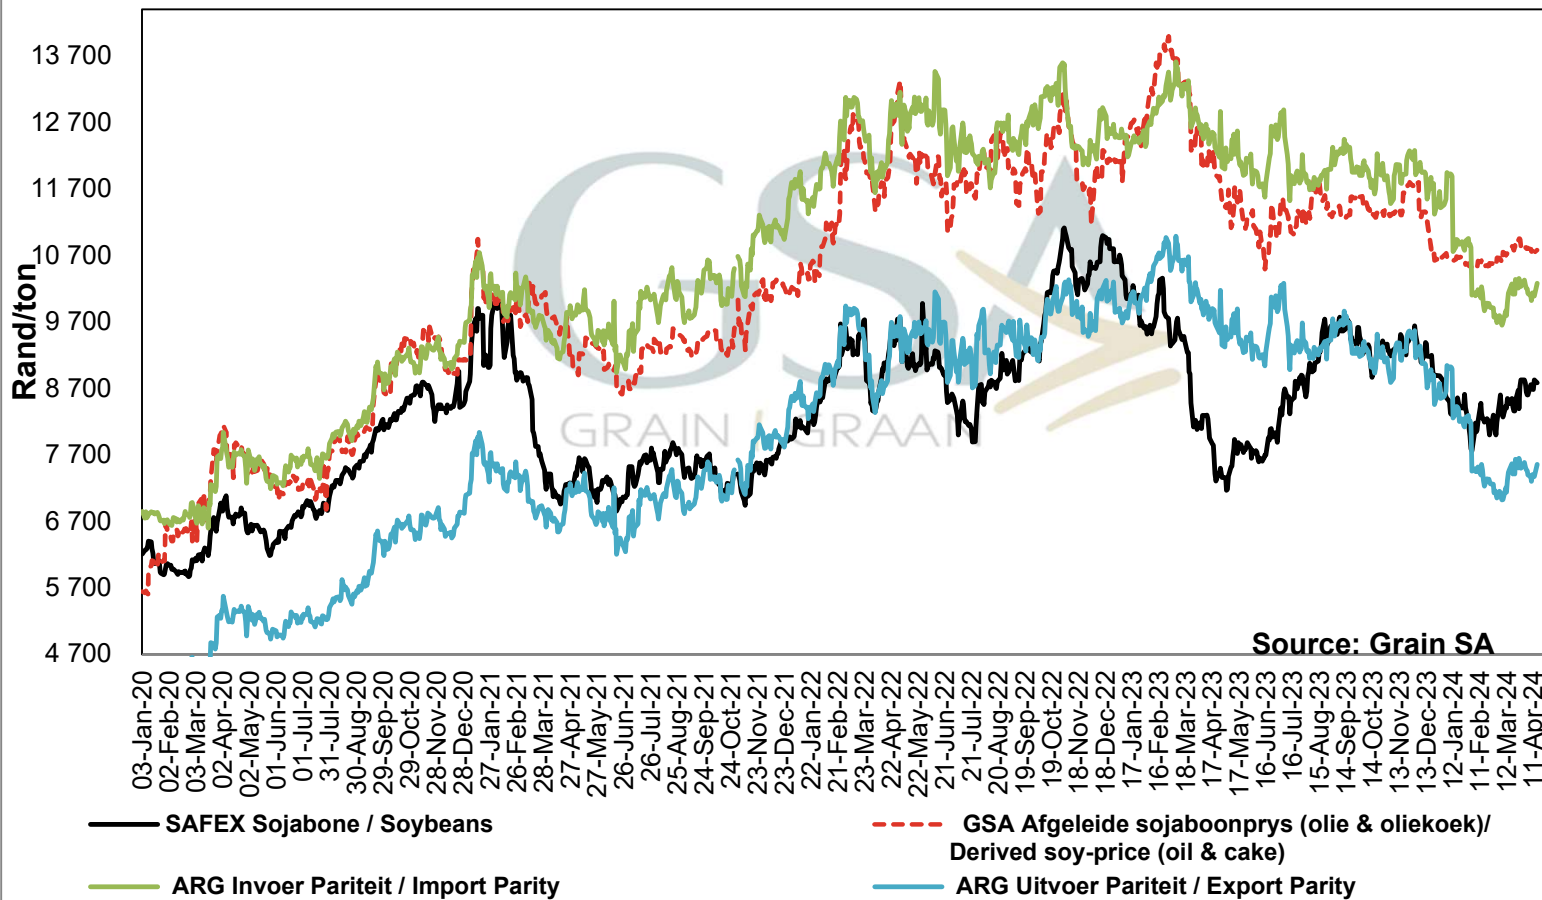

PRICES OF WHOLE SOYBEANS DELIVERED IN RANDFONTEIN PRYSE VAN HEEL SOJABONE GELEWER IN RANDFONTEIN

**PRICES OF SOYBEAN SEED DELIVERED IN RANDFONTEIN
 PRYSE VAN SOJABOONSAAD GELEWER IN RANDFONTEIN**

**PRICES OF ARGENTINIAN SOYBEAN SEED DELIVERED IN RANDFONTEIN
 PRYSE VAN ARGENTYNSE SOJABOON SAAD GELEWER IN RANDFONTEIN**

**PRICES OF BRAZILIAN SOYBEAN DELIVERED IN RANDFONTEIN
 PRYSE VAN BRASILIAANSE SOJABONE GELEWER IN RANDFONTEIN**

Source: Grain SA

PRICES OF DERIVED SOYBEAN DELIVERED IN RANDFONTEIN PRYSE VAN AFGELEIDE SOJABONE GELEWER IN RANDFONTEIN