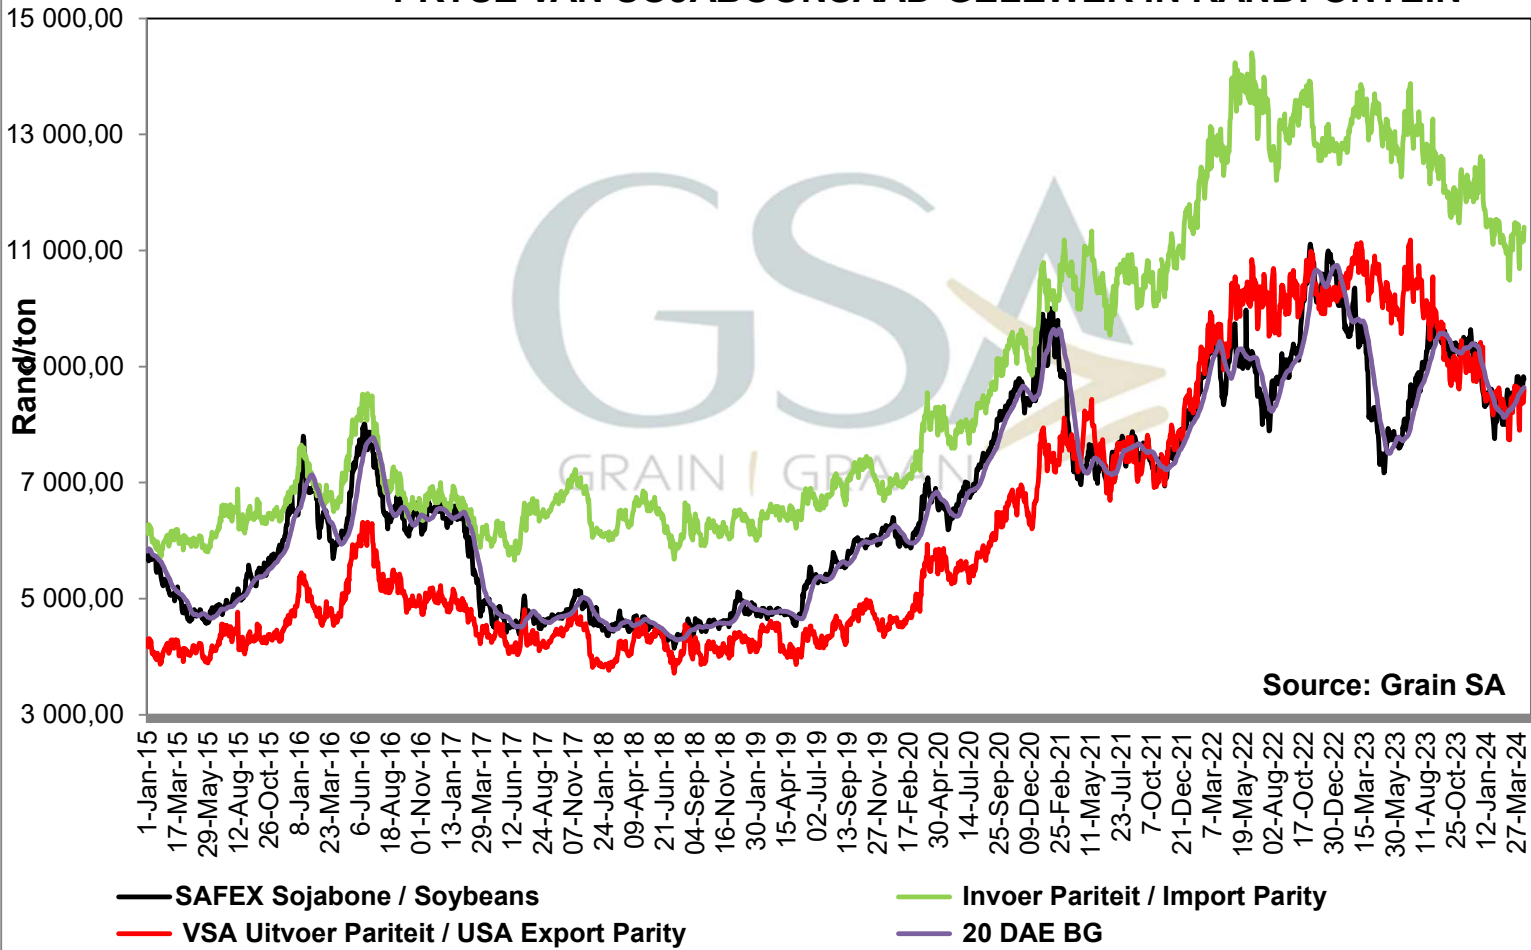

**PRICES OF SOYBEAN SEED DELIVERED IN RANDFONTEIN
PRYSE VAN SOJABOONSAAD GELEWER IN RANDFONTEIN**