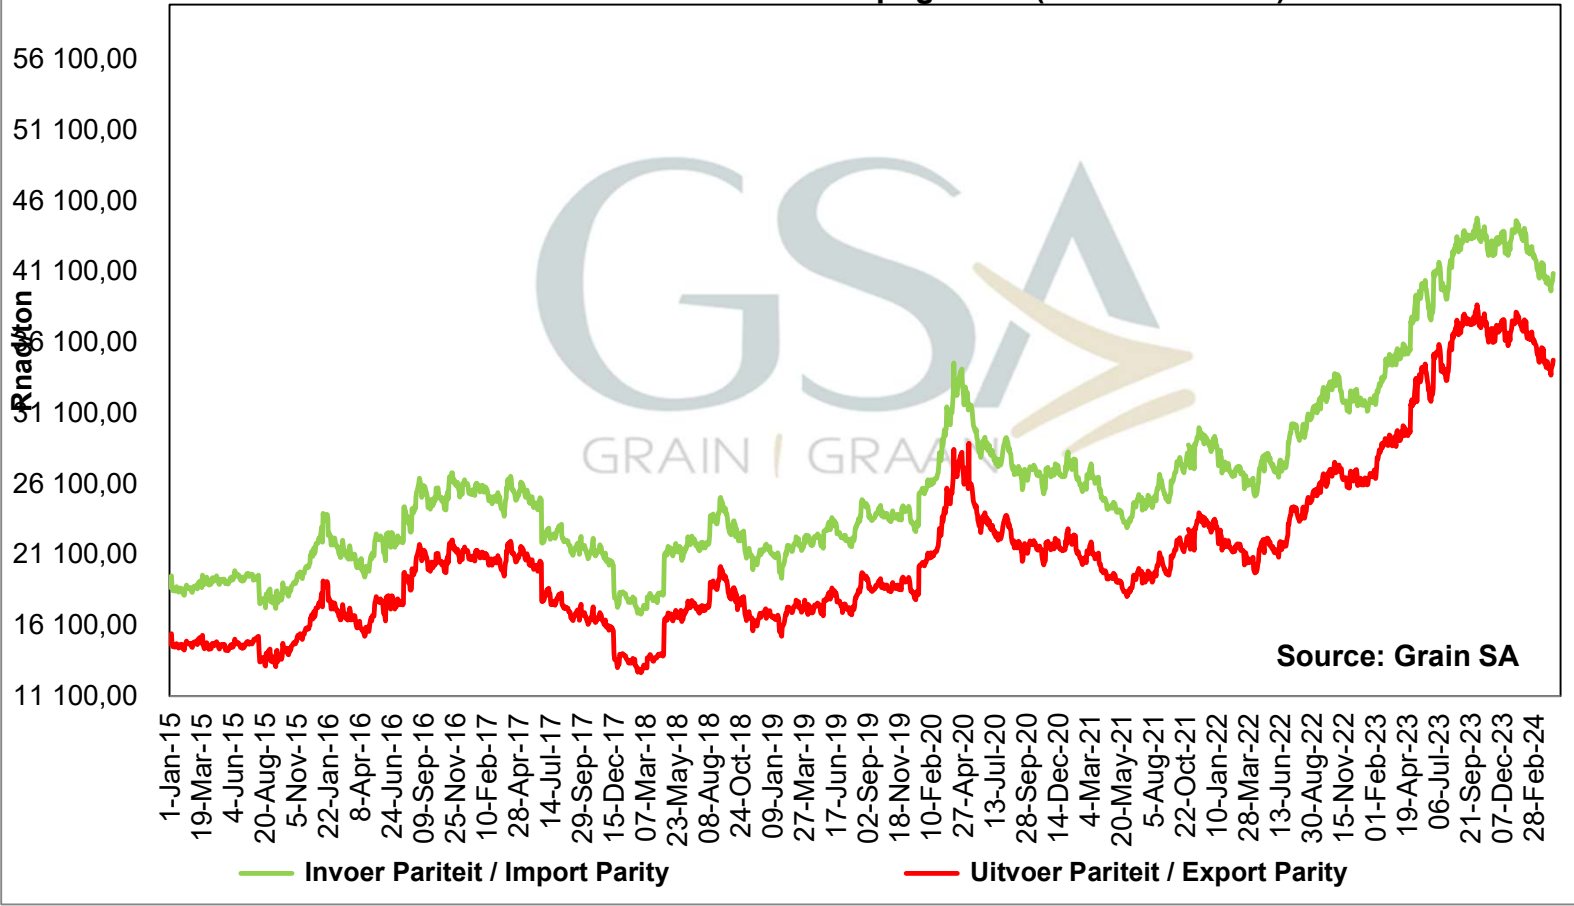

**PRICES OF PROCESSED AND GRADED USA CHOICE GRADE GROUNDNUTS
(40/50) (RANDFONTEIN)**
**PRYSE VAN UITGEDOP EN GESORTEERDE VSA KEURGRAAD GRONDBONE
MET 'N PITGROOTTE VAN 40/50 pitgrootte (RANDFONTEIN)**