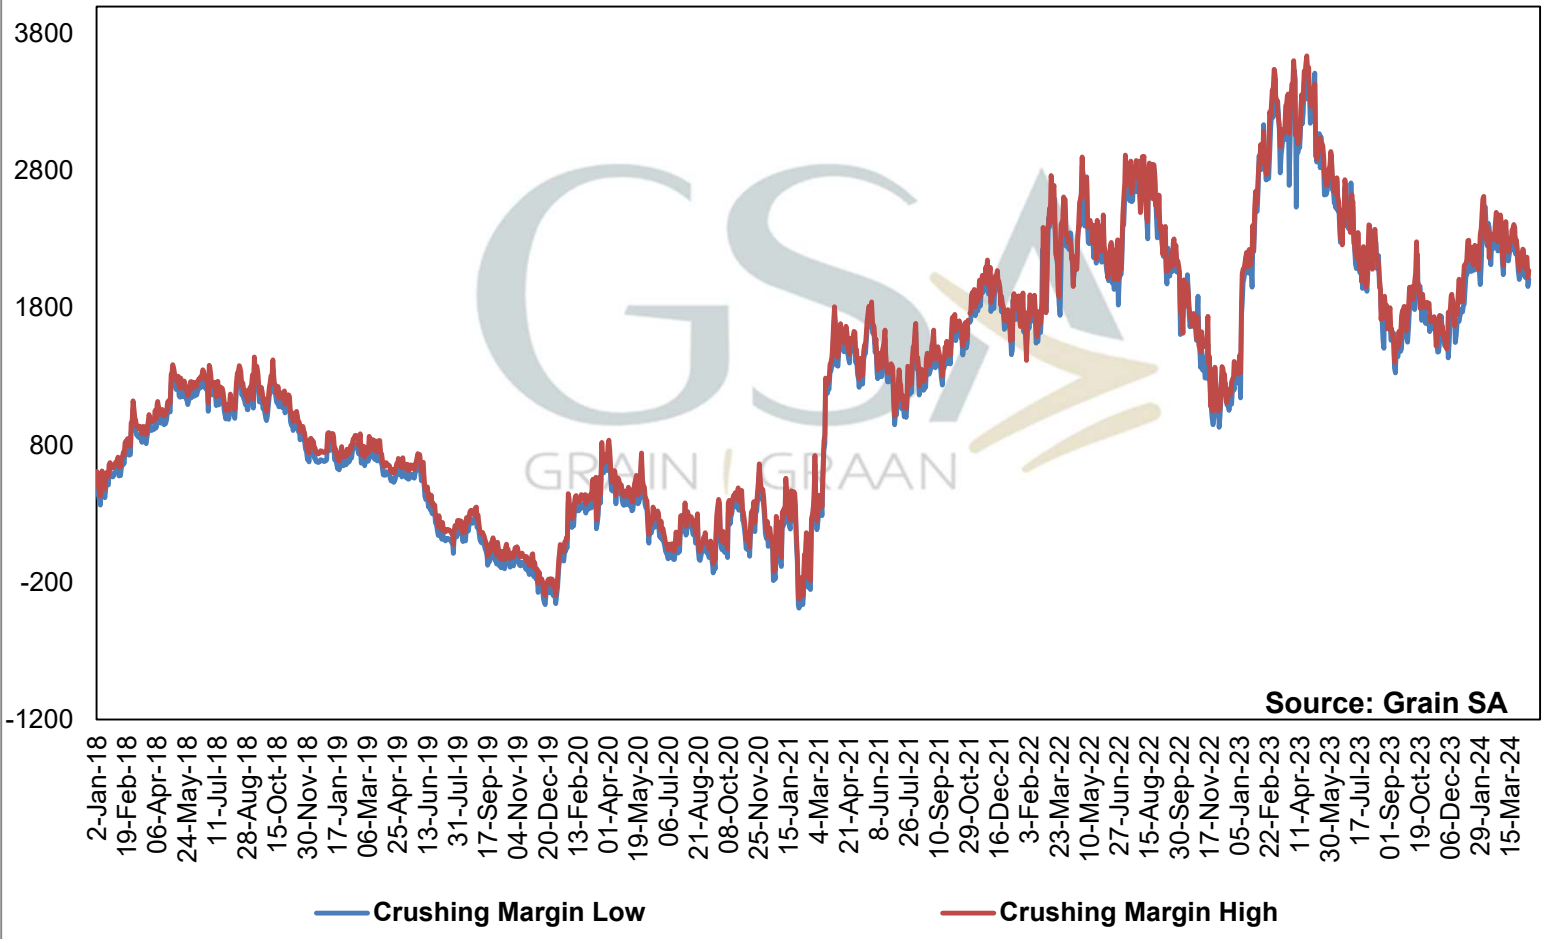

PRICES OF SOYBEAN CRUSHING MARGIN PRYSE VAN SOJABOON PERSMARGE