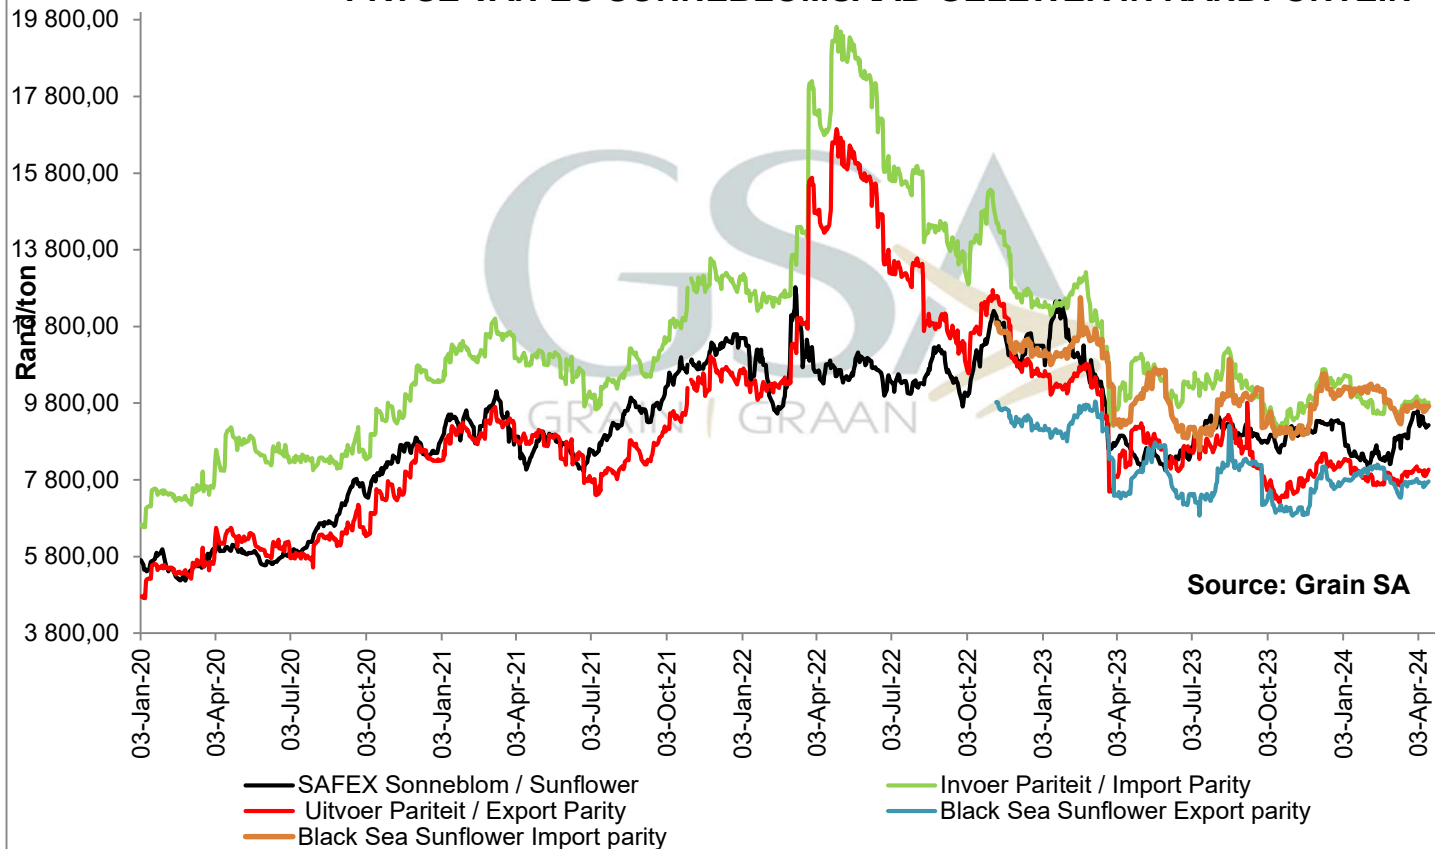

**PRICES OF EU SUNFLOWER SEED DELIVERED IN RANDFONTEIN
 PRYSE VAN EU SONNEBLOMSAAD GELEWER IN RANDFONTEIN**

PRICES OF EU SUNFLOWER SEED DELIVERED IN RANDFONTEIN PRYSE VAN EU SONNEBLOMSAAD GELEWER IN RANDFONTEIN