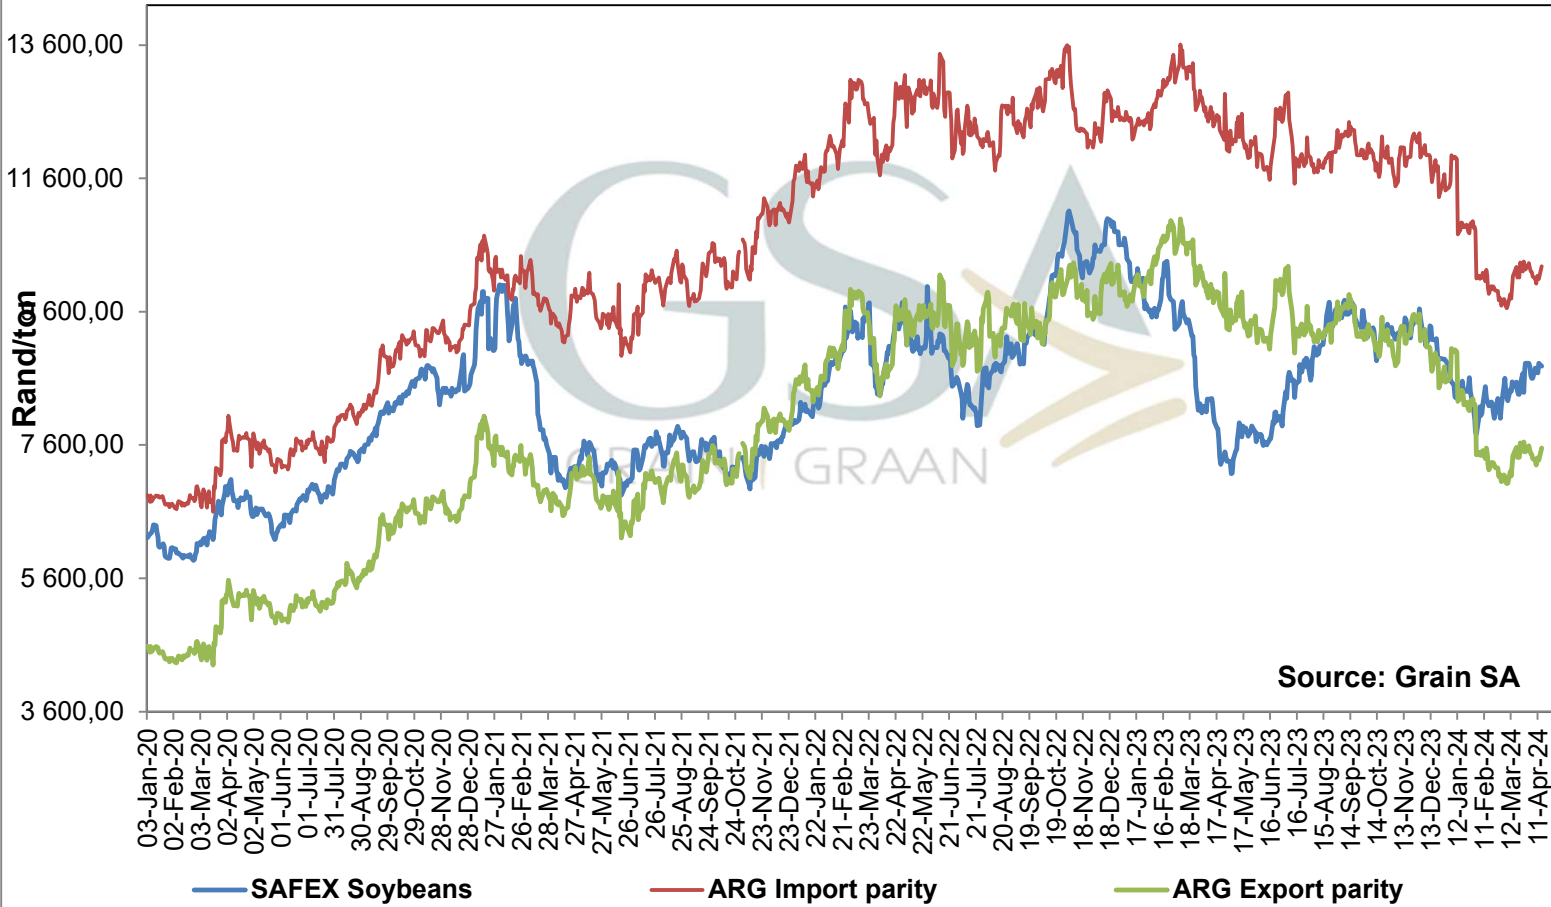

**PRICES OF ARGENTINIAN SOYBEAN SEED DELIVERED IN RANDFONTEIN
PRYSE VAN ARGENTYNSE SOJABOON SAAD GELEWER IN RANDFONTEIN**