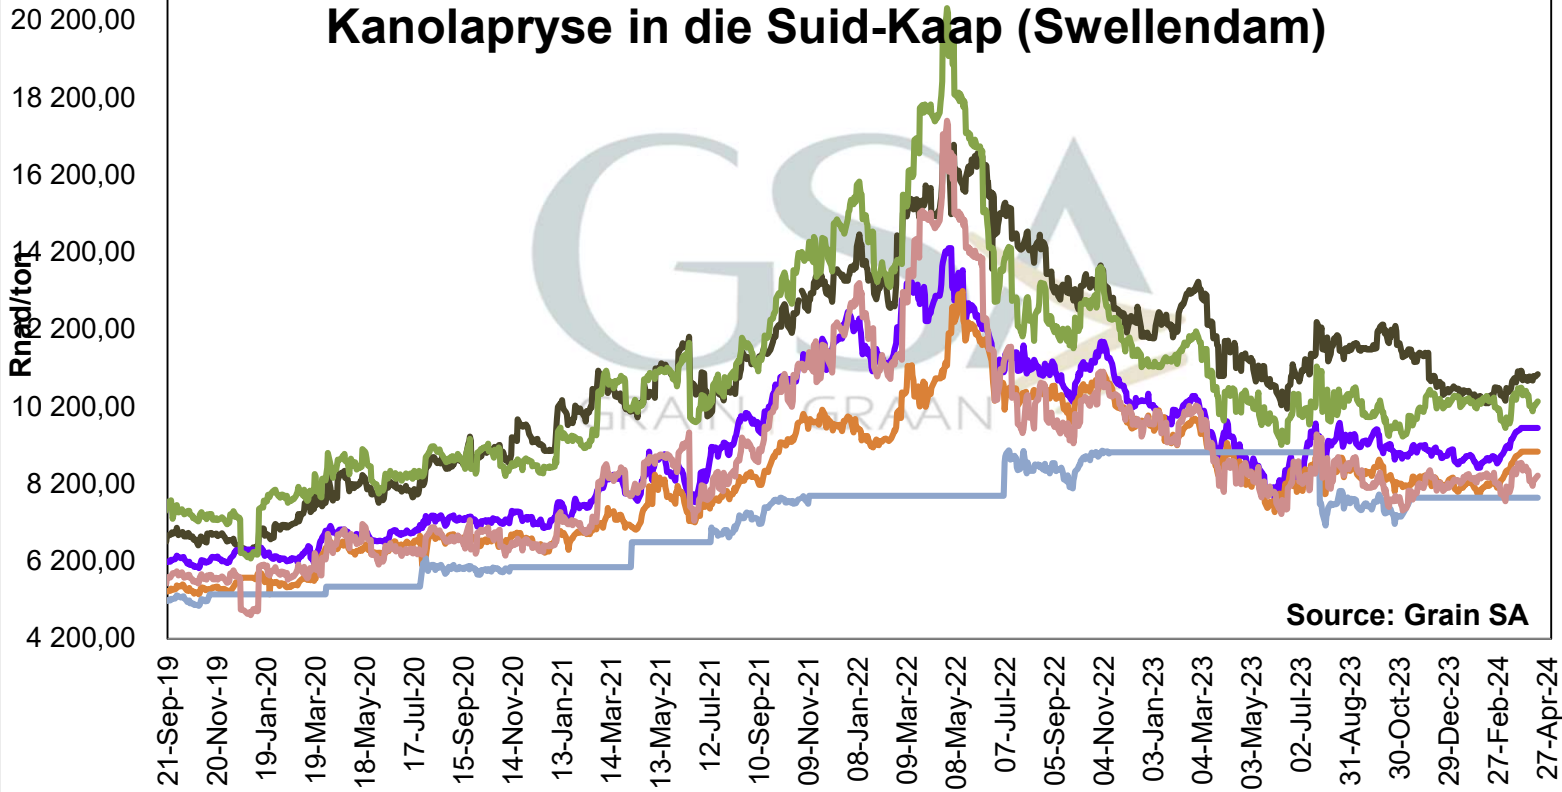

PRICES OF WHOLE SOYBEANS DELIVERED IN RANDFONTEIN PRYSE VAN HEEL SOJABONE GELEWER IN RANDFONTEIN

**PRICES OF SOYBEAN SEED DELIVERED IN RANDFONTEIN
 PRYSE VAN SOJABOONSAAD GELEWER IN RANDFONTEIN**

**PRICES OF ARGENTINIAN SOYBEAN SEED DELIVERED IN RANDFONTEIN
 PRYSE VAN ARGENTYNSE SOJABOON SAAD GELEWER IN RANDFONTEIN**

**PRICES OF BRAZILIAN SOYBEAN DELIVERED IN RANDFONTEIN
 PRYSE VAN BRASILIAANSE SOJABONE GELEWER IN RANDFONTEIN**

Source: Grain SA

PRICES OF DERIVED SOYBEAN DELIVERED IN RANDFONTEIN PRYSE VAN AFGELEIDE SOJABONE GELEWER IN RANDFONTEIN

PRICES OF SOYBEAN CRUSHING MARGIN PRYSE VAN SOJABOON PERSMARGE

Prices of Canola in the South Cape (Swellendam)

Kanolapryse in die Suid-Kaap (Swellendam)

Source: Grain SA

- GSA Derived Rapeseed Price - S/Cape (Milldoor)
- Canola Milldoor Price SOILL
- SOIL Final Producer Price SOILL
- SOIL Minimum Producer Price SOILL