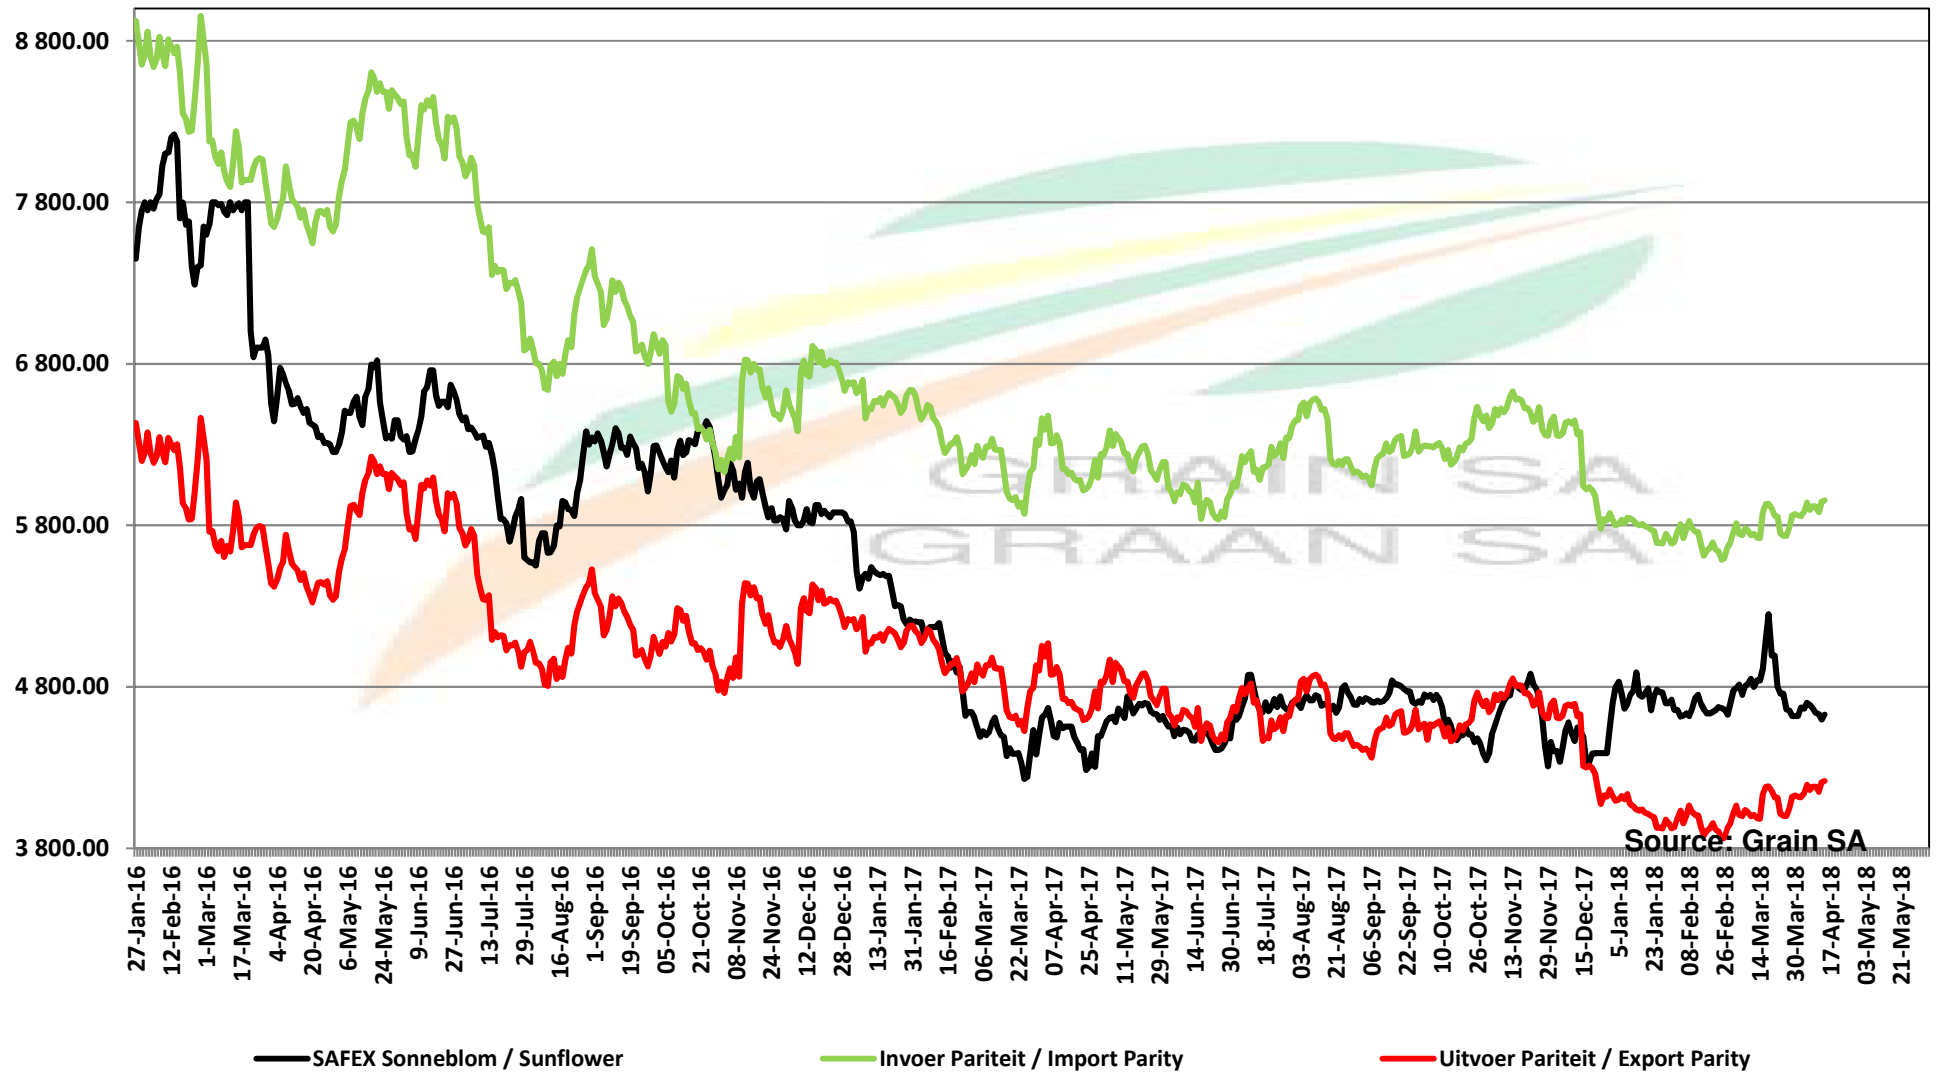

PRICES OF EU SUNFLOWER SEED DELIVERED IN RANDFONTEIN PRYSE VAN EU SONNEBLOMSAAD GELEWER IN RANDFONTEIN

Source: Grain SA

PRICES OF EU SUNFLOWER SEED DELIVERED IN RANDFONTEIN
PRYSE VAN EU SONNEBLOMSAAD GELEWER IN RANDFONTEIN