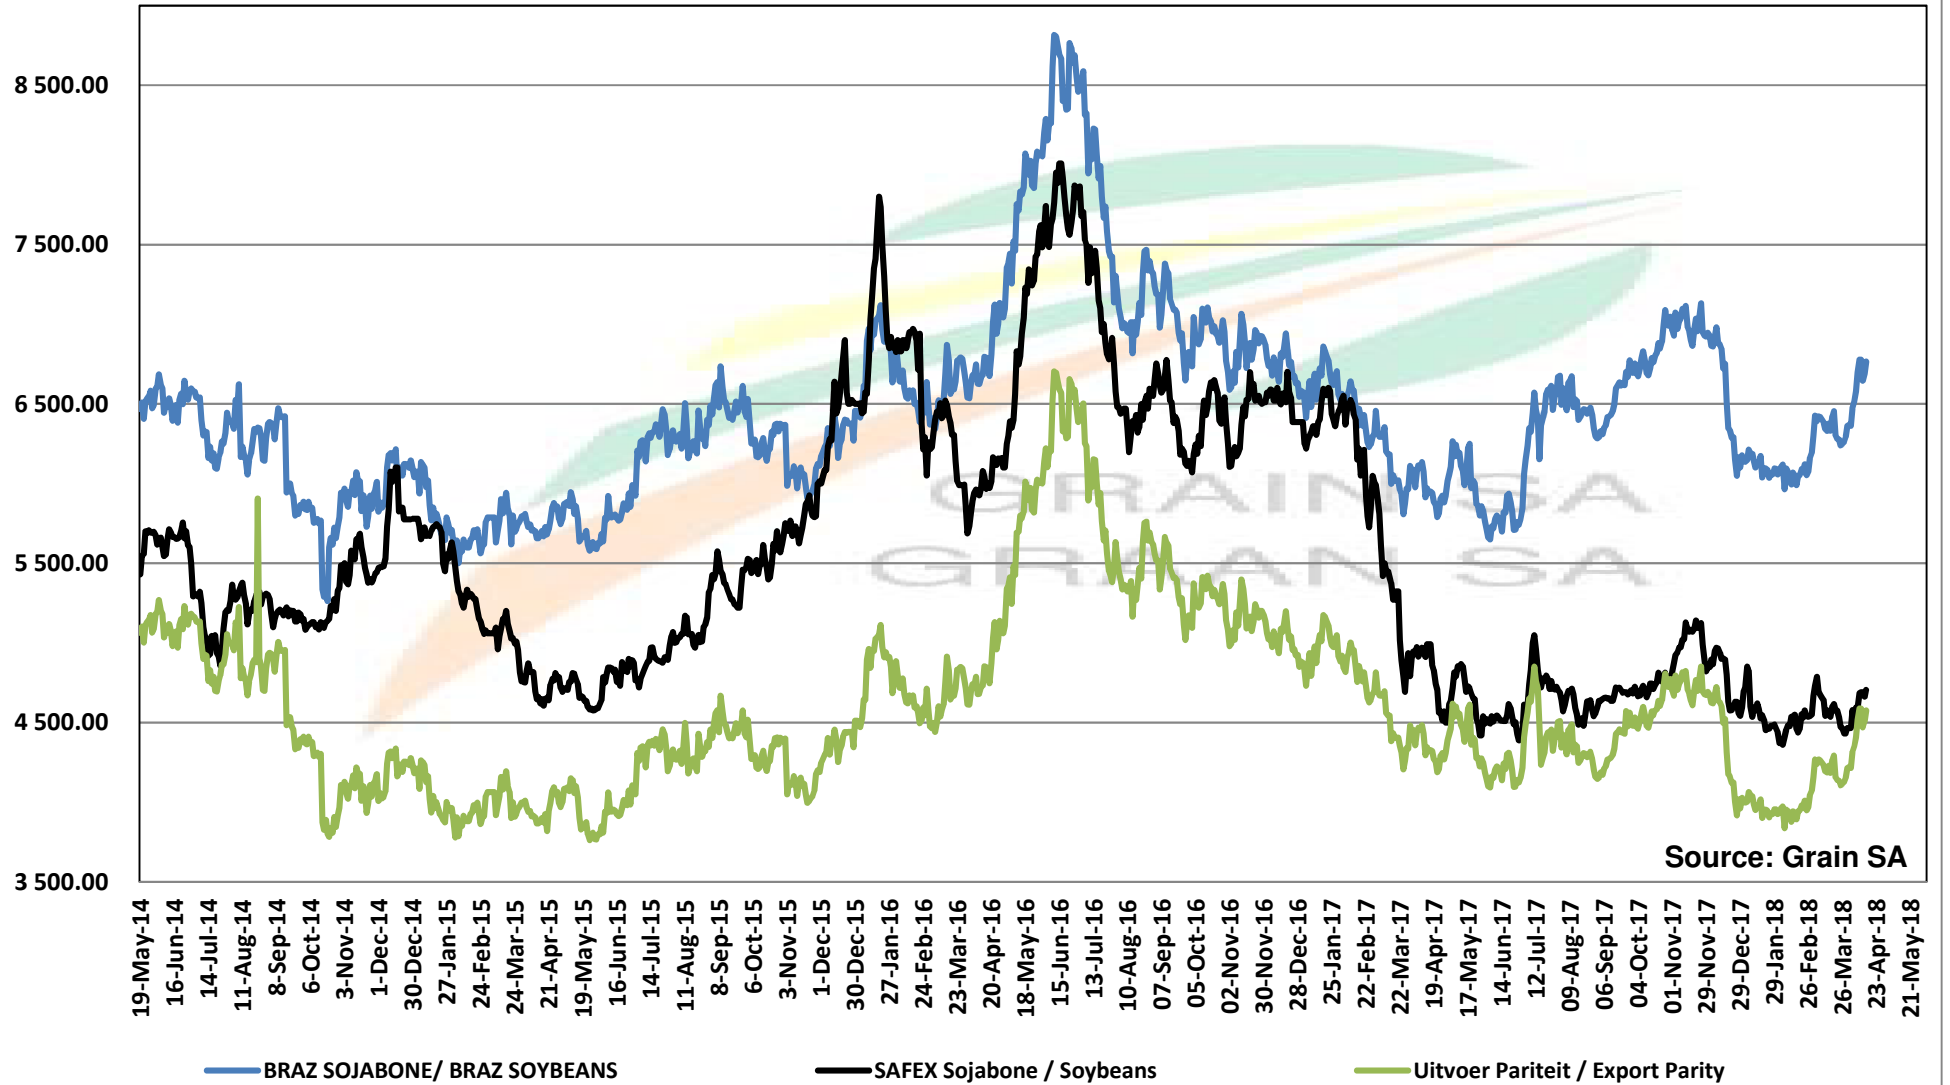

PRICES OF BRAZILIAN SOYBEAN DELIVERED IN RANDFONTEIN PRYSE VAN BRASILIAANSE SOJABONE GELEWER IN RANDFONTEIN

Source: Grain SA