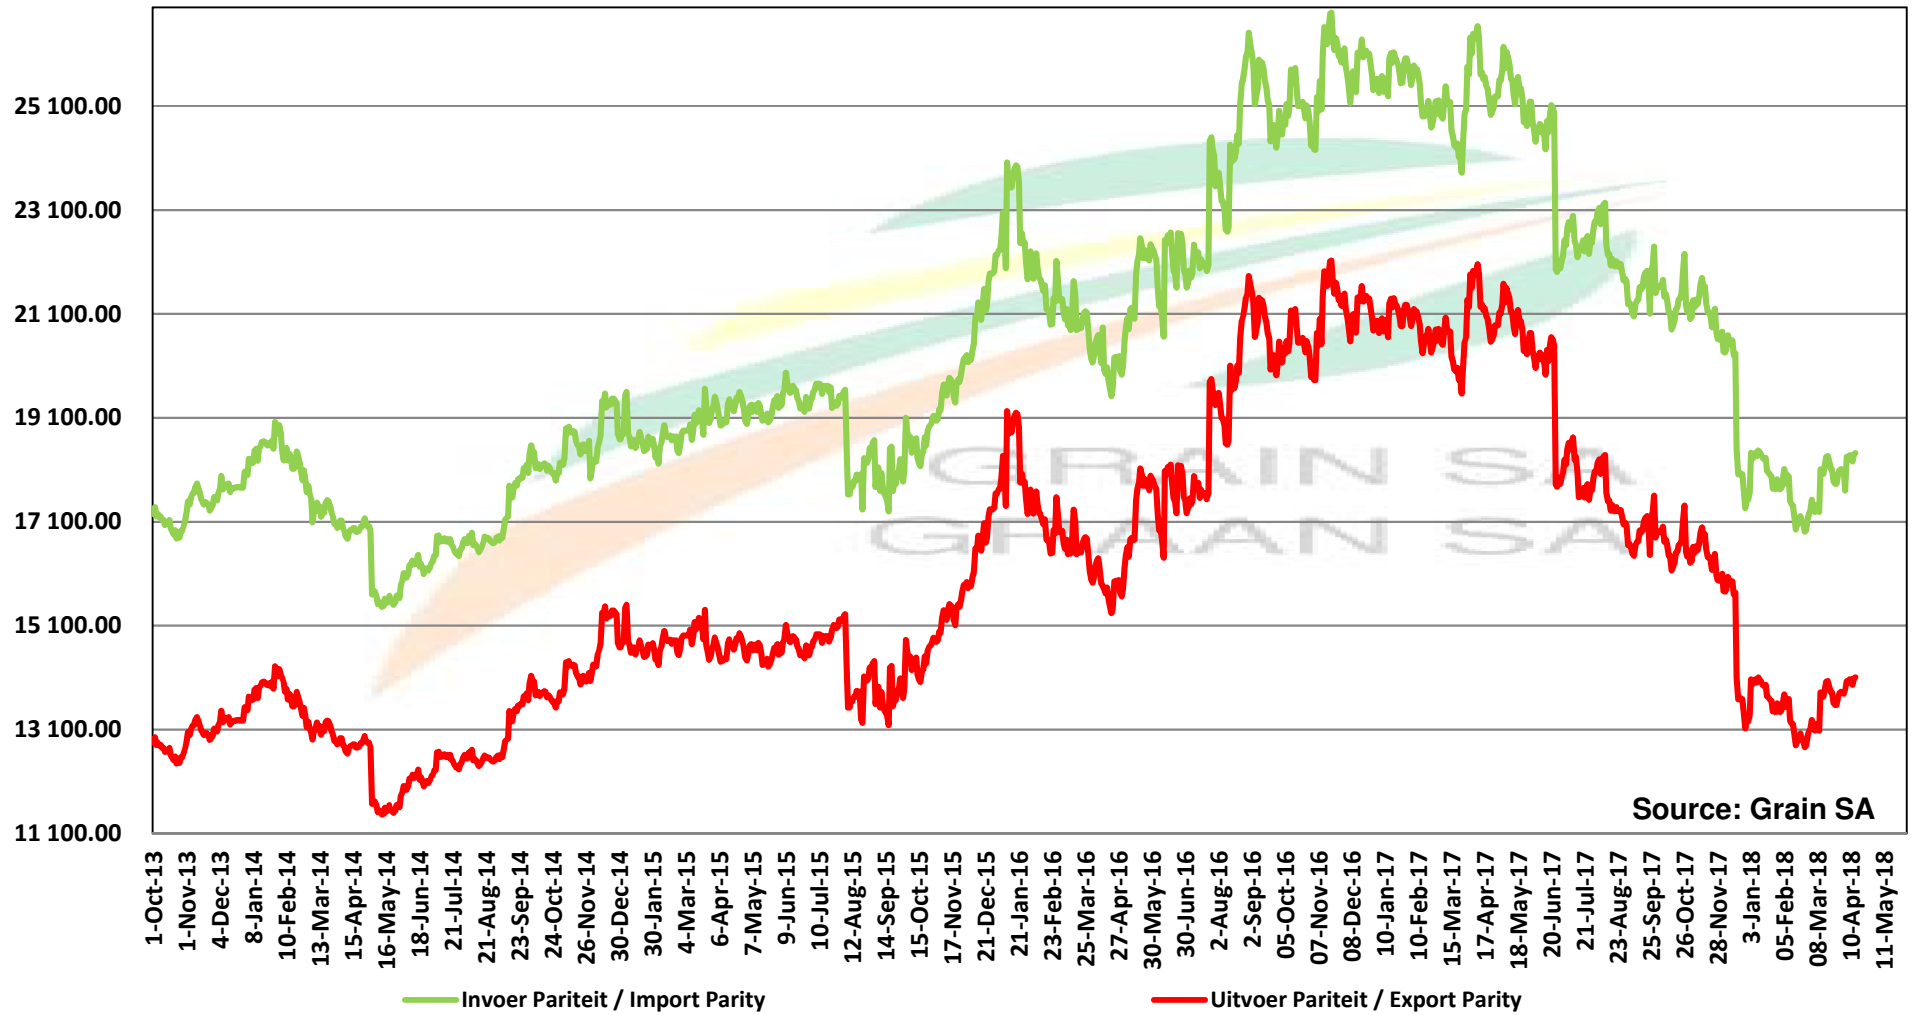

PRICES OF PROCESSED AND GRADED USA CHOICE GRADE GROUNDNUTS (40/50) (RANDFONTEIN)
PRYSE VAN UITGEDOP EN GESORTEERDE VSA KEURGRAAD GRONDBONE MET 'N PITGROOTTE VAN
40/50 pitgrootte (RANDFONTEIN)