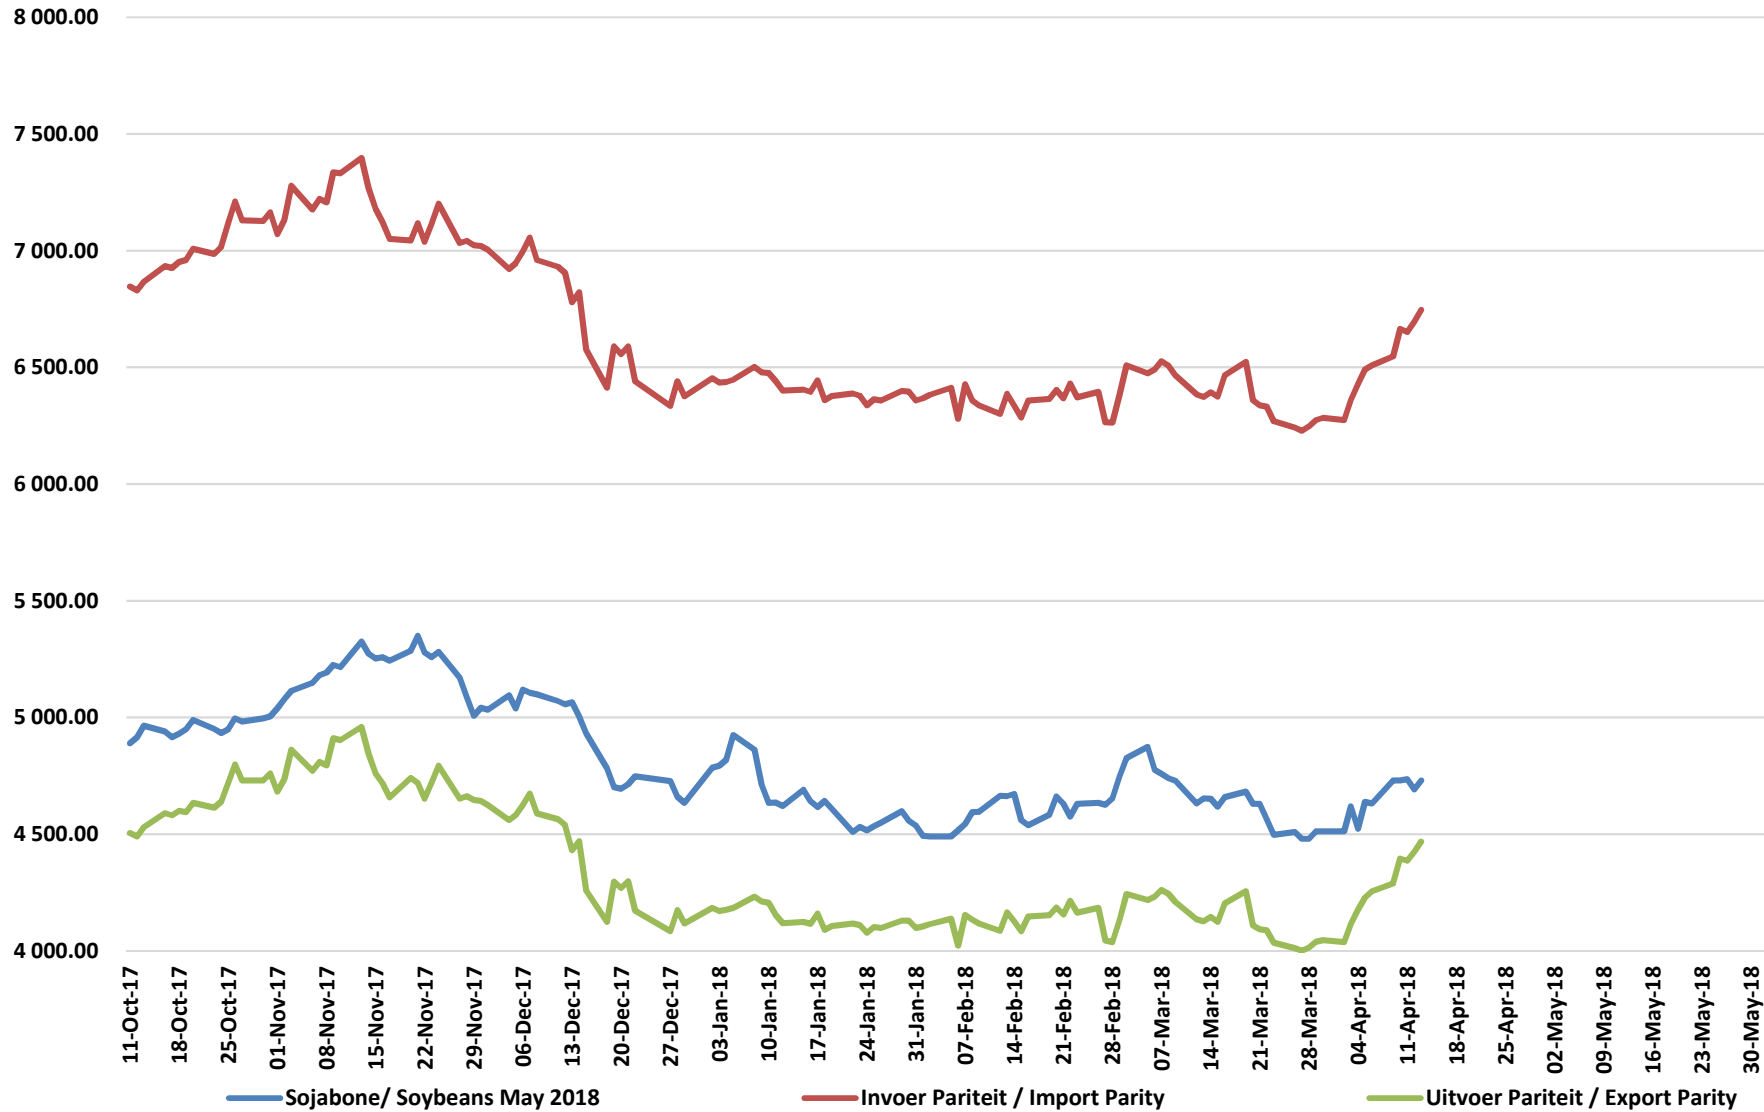

PRICES OF SOYBEAN SEED DELIVERED IN RANDFONTEIN May 2018
PRYSE VAN SOJABOONSAAD GELEWER IN RANDFONTEIN Mei 2018