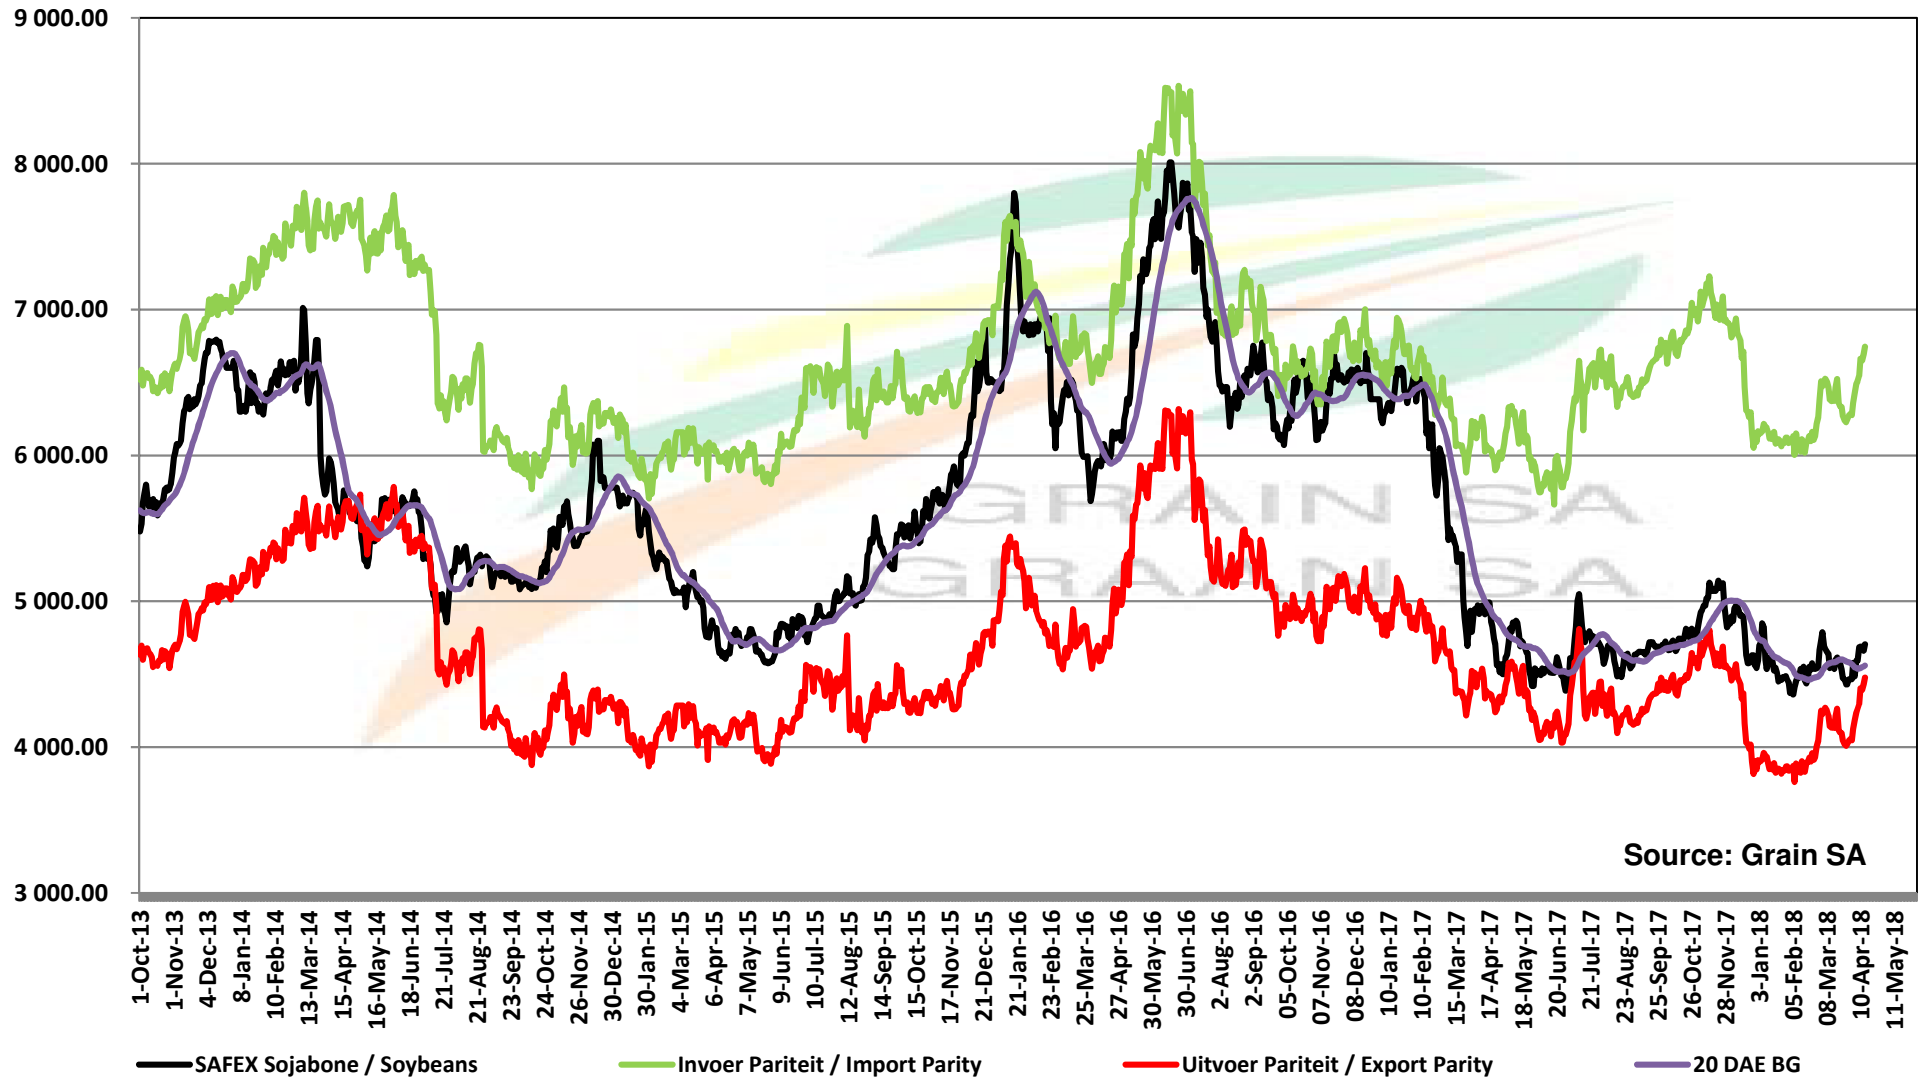

PRICES OF SOYBEAN SEED DELIVERED IN RANDFONTEIN PRYSE VAN SOJABOONSAAD GELEWER IN RANDFONTEIN

Source: Grain SA