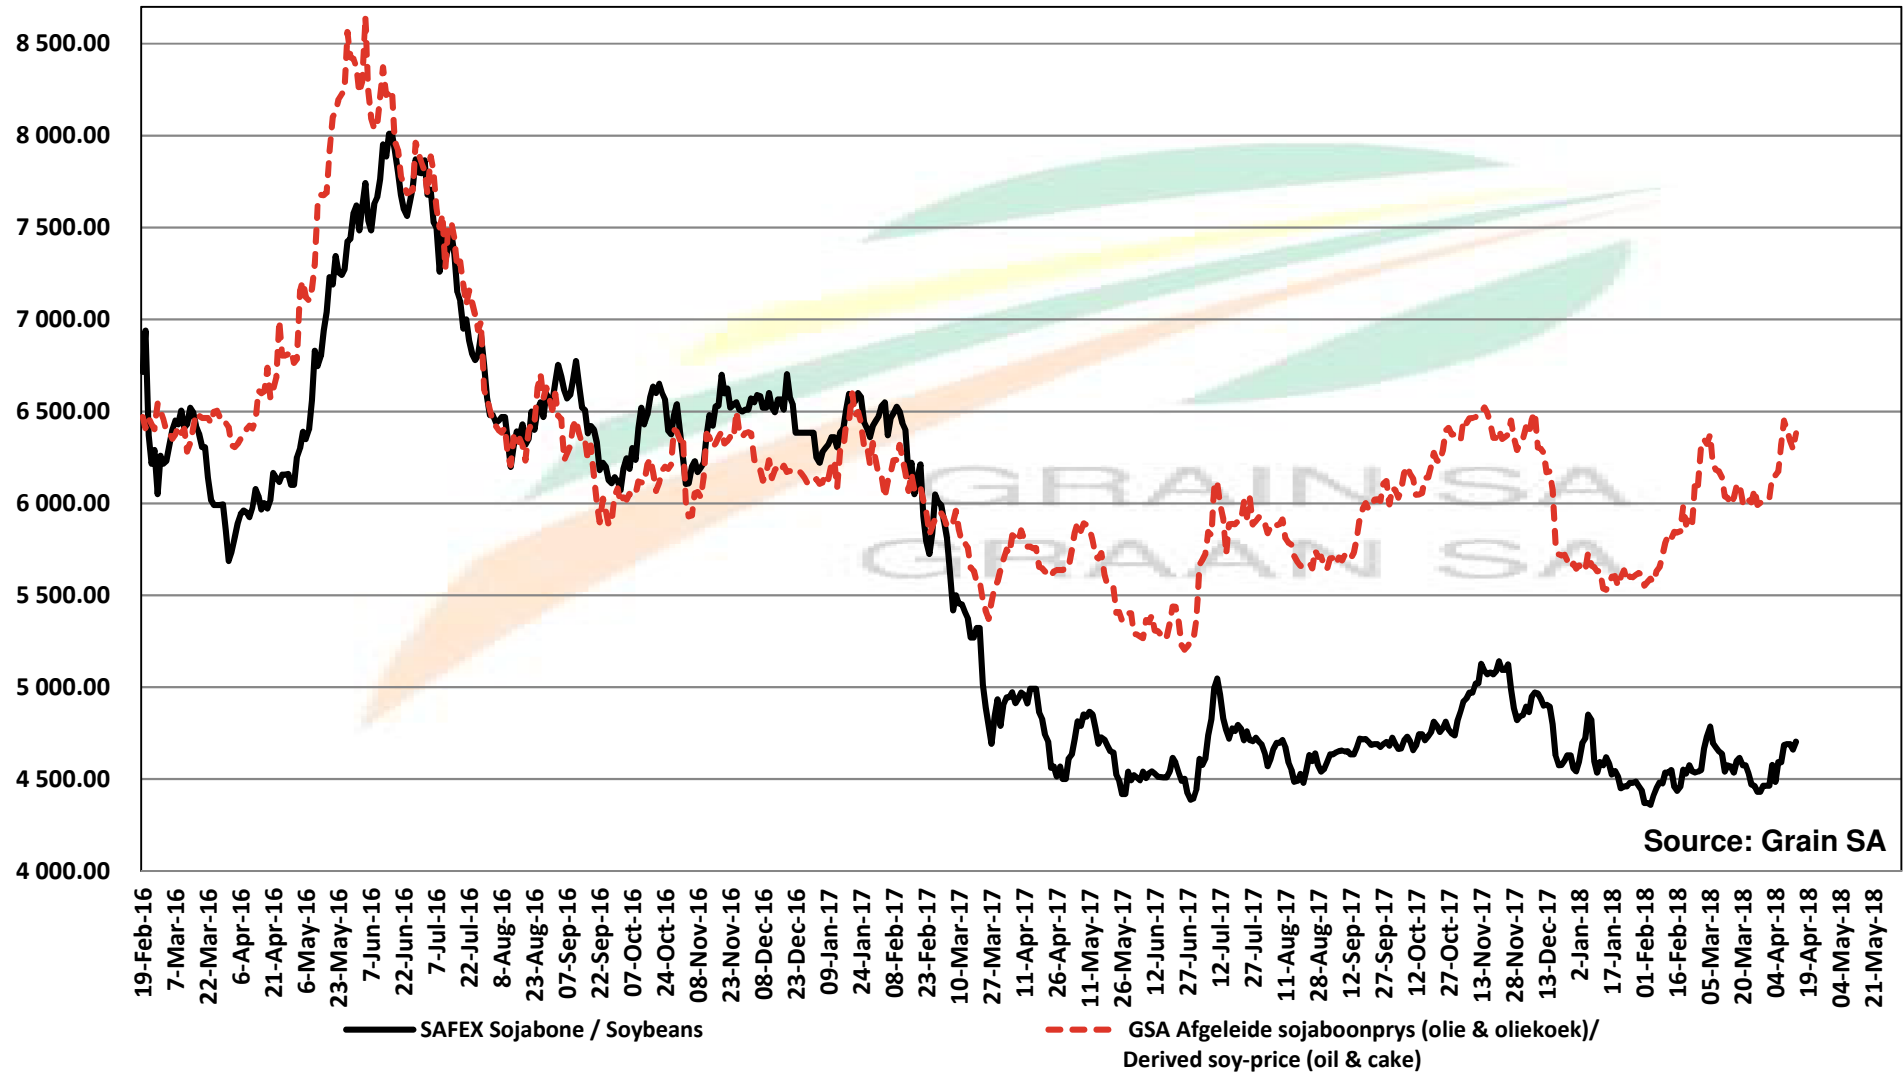

Source: Grain SA

PRICES OF SOYBEAN SEED DELIVERED IN RANDFONTEIN PRYSE VAN SOJABOONSAAD GELEWER IN RANDFONTEIN

Source: Grain SA

PRICES OF ARGENTINIAN SOYBEAN SEED DELIVERED IN RANDFONTEIN

PRYSE VAN ARGENTYNSE SOJABOONSAAD GELEWER IN RANDFONTEIN

PRICES OF DERIVED SOYBEAN DELIVERED IN RANDFONTEIN PRYSE VAN AFGELEIDE SOJABONE GELEWER IN RANDFONTEIN

PRICES OF SOYBEAN SEED DELIVERED IN RANDFONTEIN May 2018
PRYSE VAN SOJABOONSAAD GELEWER IN RANDFONTEIN Mei 2018