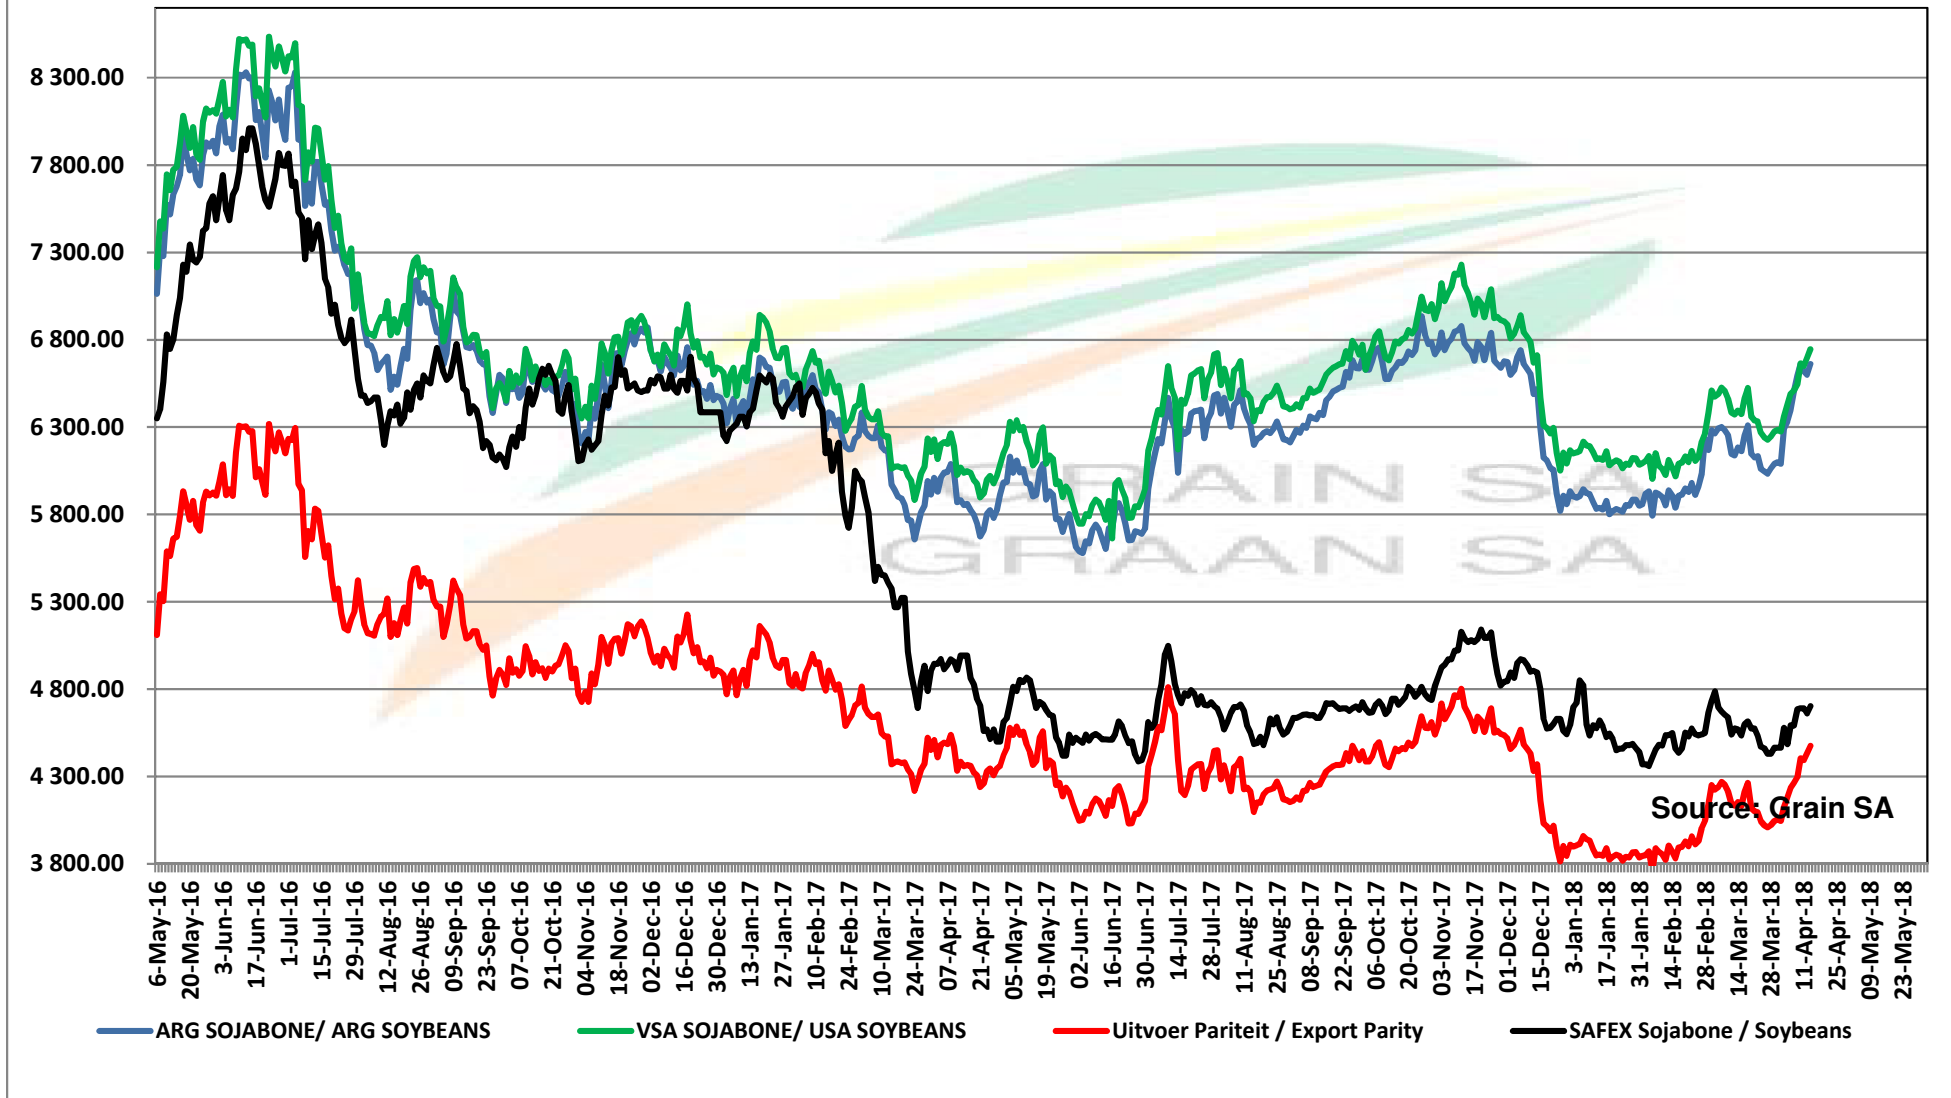

Source: Grain SA

PRICES OF SOYBEAN SEED DELIVERED IN RANDFONTEIN PRYSE VAN SOJABOONSAAD GELEWER IN RANDFONTEIN

Source: Grain SA

PRICES OF ARGENTINIAN SOYBEAN SEED DELIVERED IN RANDFONTEIN

PRYSE VAN ARGENTYNSE SOJABOONSAAD GELEWER IN RANDFONTEIN

PRICES OF DERIVED SOYBEAN DELIVERED IN RANDFONTEIN PRYSE VAN AFGELEIDE SOJABONE GELEWER IN RANDFONTEIN

PRICES OF SOYBEAN SEED DELIVERED IN RANDFONTEIN May 2018
PRYSE VAN SOJABOONSAAD GELEWER IN RANDFONTEIN Mei 2018