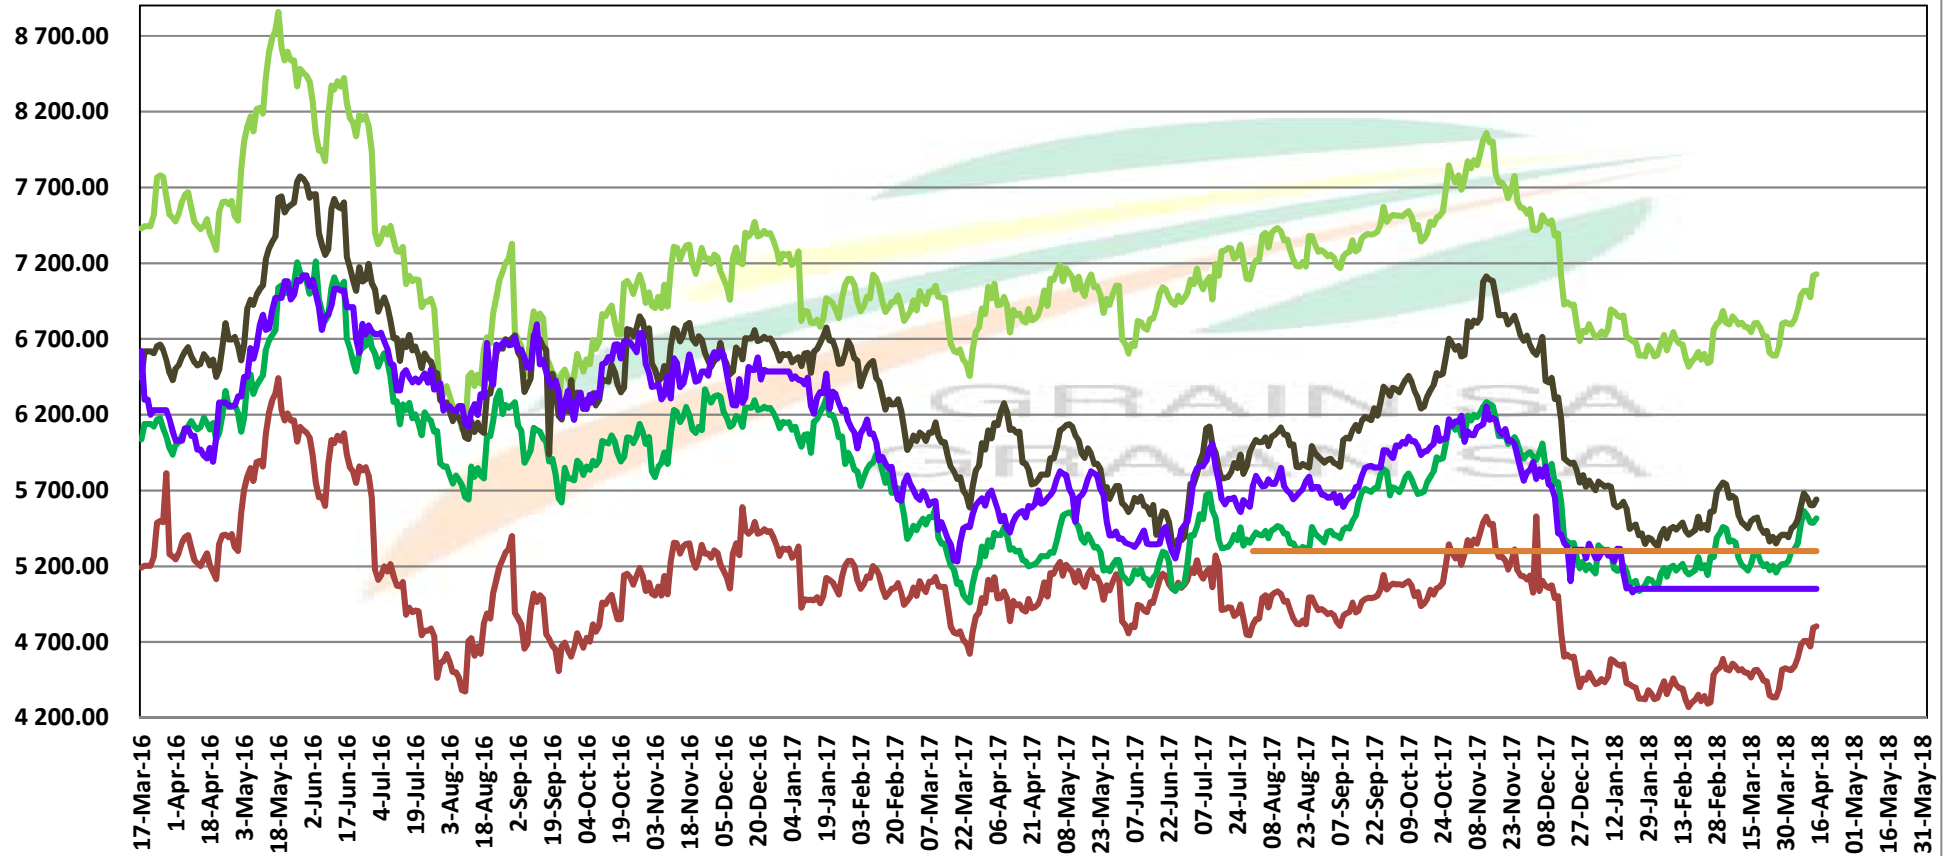

PRICES OF DERIVED SOYBEAN DELIVERED IN RANDFONTEIN PRYSE VAN AFGELEIDE SOJABONE GELEWER IN RANDFONTEIN

PRICES OF SOYBEAN SEED DELIVERED IN RANDFONTEIN May 2018
PRYSE VAN SOJABOONSAAD GELEWER IN RANDFONTEIN Mei 2018

PRICES OF SOYBEAN CRUSHING MARGIN PRYSE VAN SOJABOON PERSMARGE

PRICES OF BRAZILIAN SOYBEAN DELIVERED IN RANDFONTEIN PRYSE VAN BRASILIAANSE SOJABONE GELEWER IN RANDFONTEIN

Source: Grain SA

Prices of Canola in the South Cape (Swellendam) Canolapryse in die Suid-Kaap (Swellendam)

Source: Grain SA

- | | | |
|--|--|--|
| <ul style="list-style-type: none"> — Import Par - S/Cape — Export Parity - S/Cape — GSA Derived Canola Price - S/Cape (Milldoor) | <ul style="list-style-type: none"> — GSA Derived Rapeseed Price - S/Cape (Milldoor) — Canola Milldoor Price SOILL — SOIL Final Producer Price SOIL | |
|--|--|--|