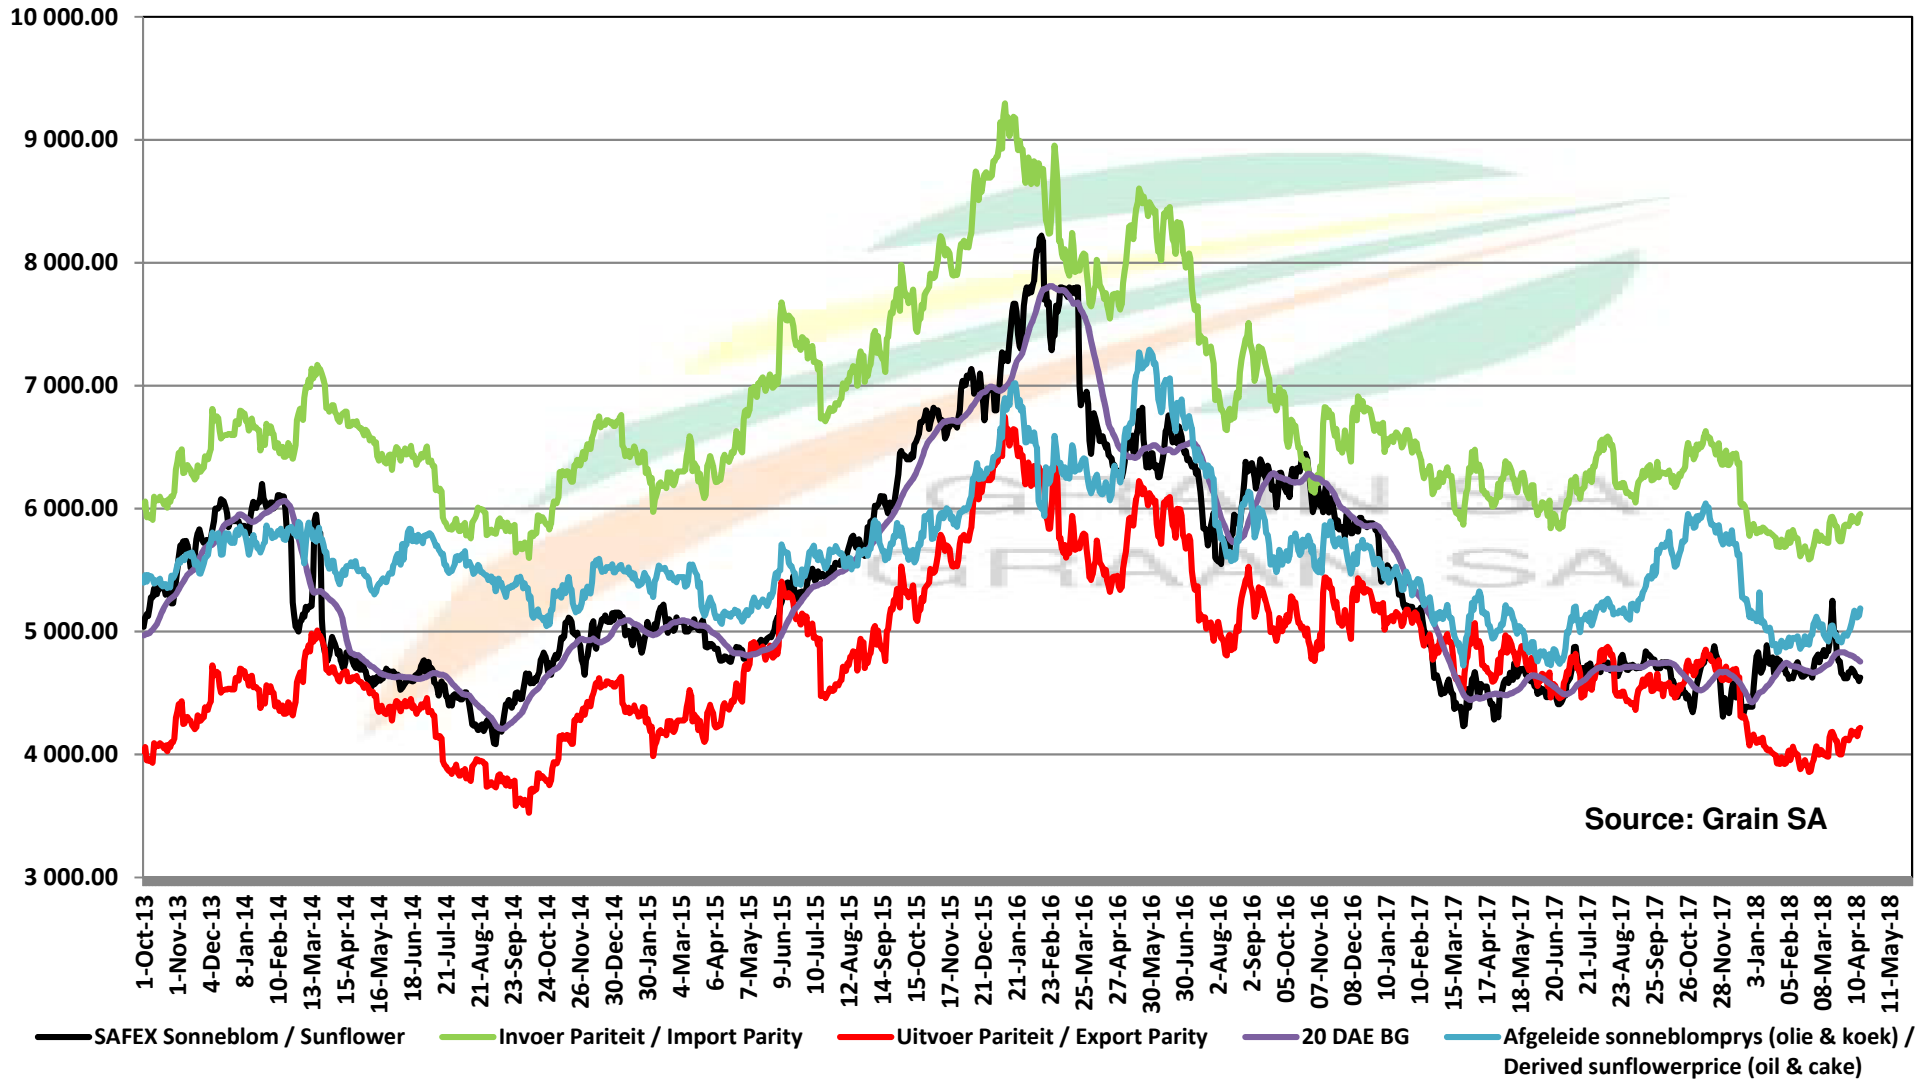

PRICES OF EU SUNFLOWER SEED DELIVERED IN RANDFONTEIN PRYSE VAN EU SONNEBLOMSAAD GELEWER IN RANDFONTEIN

Source: Grain SA

PRICES OF EU SUNFLOWER SEED DELIVERED IN RANDFONTEIN
PRYSE VAN EU SONNEBLOMSAAD GELEWER IN RANDFONTEIN

Source: Grain SA

PRICES OF SOYBEAN SEED DELIVERED IN RANDFONTEIN PRYSE VAN SOJABOONSAAD GELEWER IN RANDFONTEIN

Source: Grain SA

PRICES OF ARGENTINIAN SOYBEAN SEED DELIVERED IN RANDFONTEIN

PRYSE VAN ARGENTYNSE SOJABOONSAAD GELEWER IN RANDFONTEIN